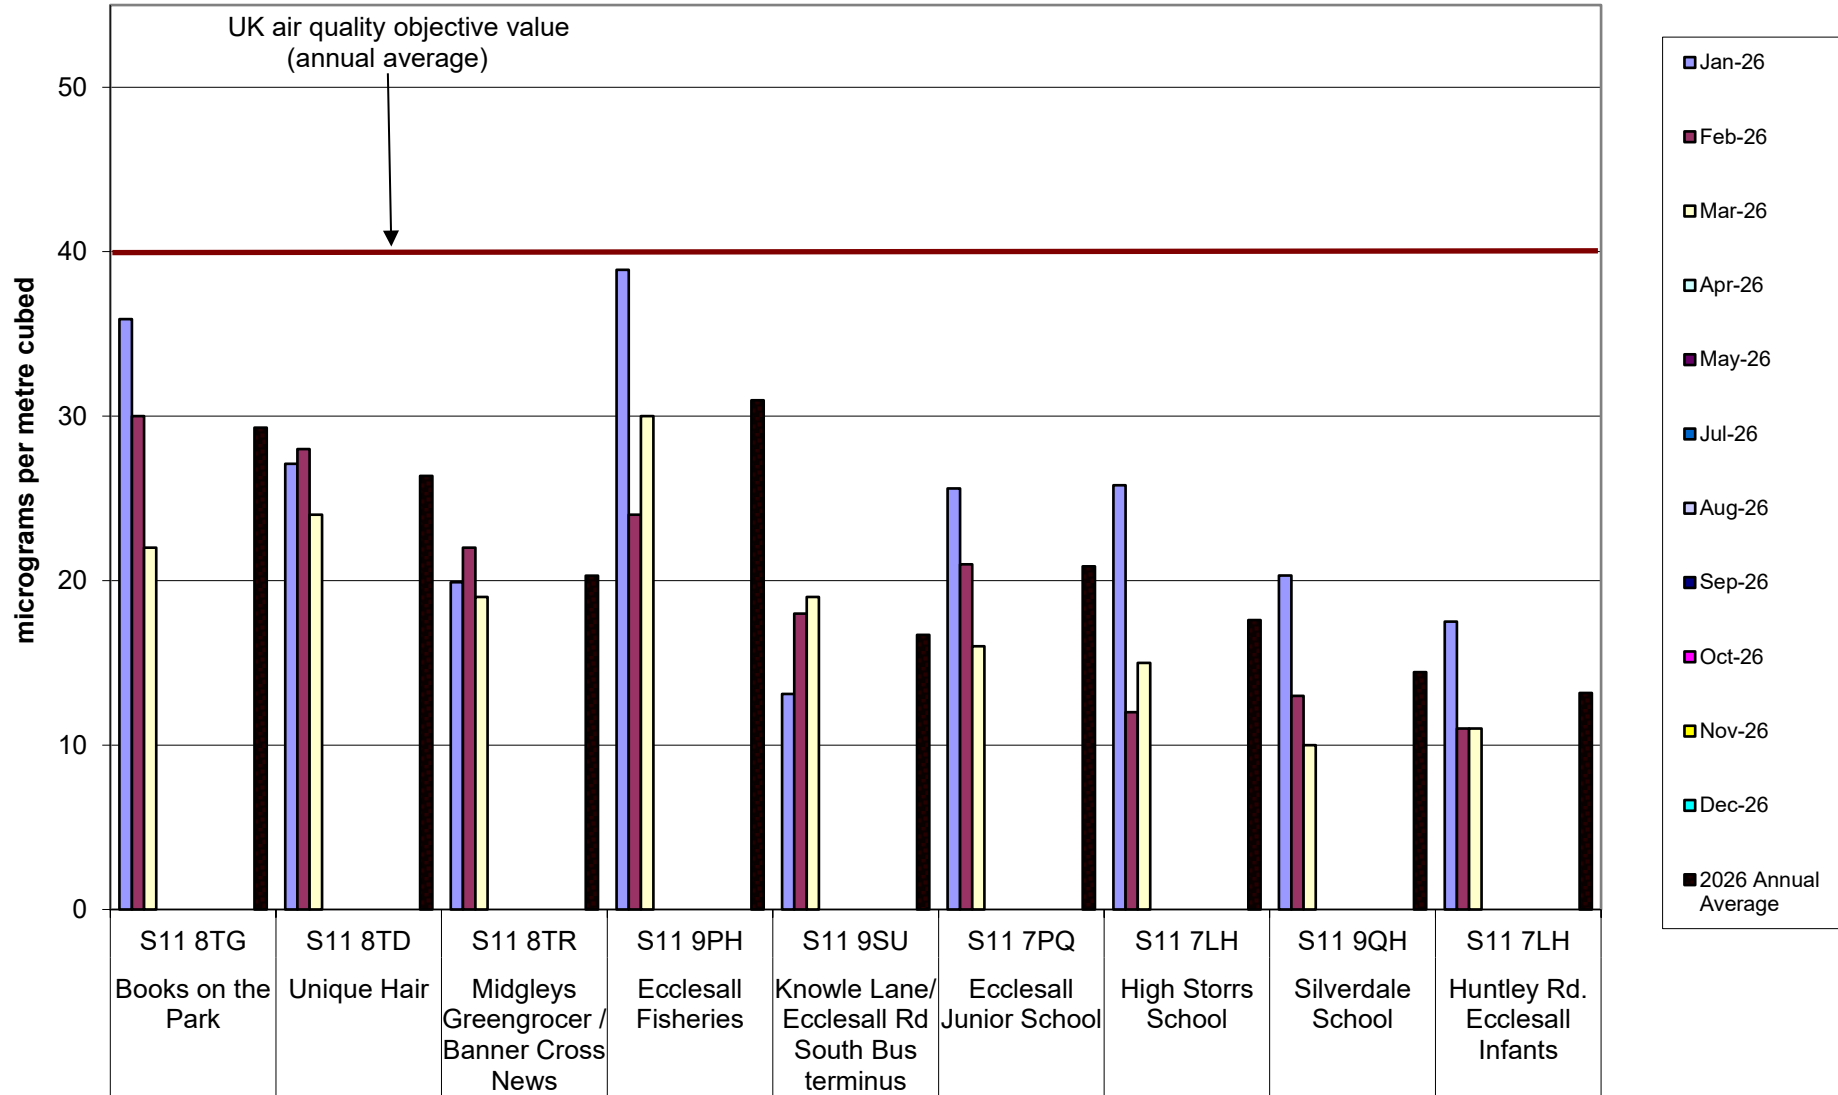

Abbeydale Road Corridor Community Air Quality Monitoring of Nitrogen Dioxide - Raw unadjusted data
2026

Burngreave Community Air Quality Monitoring of Nitrogen Dioxide - Raw unadjusted data
2026

Carterknowle and Millhouses Community Air Quality Monitoring of Nitrogen Dioxide - Raw unadjusted data
2026

Crookesmoor Community Air Quality Monitoring of Nitrogen Dioxide - Raw unadjusted data
2026

Darnall Community Air Quality Monitoring of Nitrogen Dioxide - Raw unadjusted data
2026

Ecclesall Community Air Quality Monitoring of Nitrogen Dioxide - Raw unadjusted data
2026

Kelham Community Air Quality Monitoring of Nitrogen Dioxide - Raw unadjusted data
2026

Heeley-Meersbrook Community Air Quality Monitoring of Nitrogen Dioxide - Raw unadjusted data
2026

Hunter's Bar School Community Air Quality Monitoring of Nitrogen Dioxide - Raw unadjusted data
2026