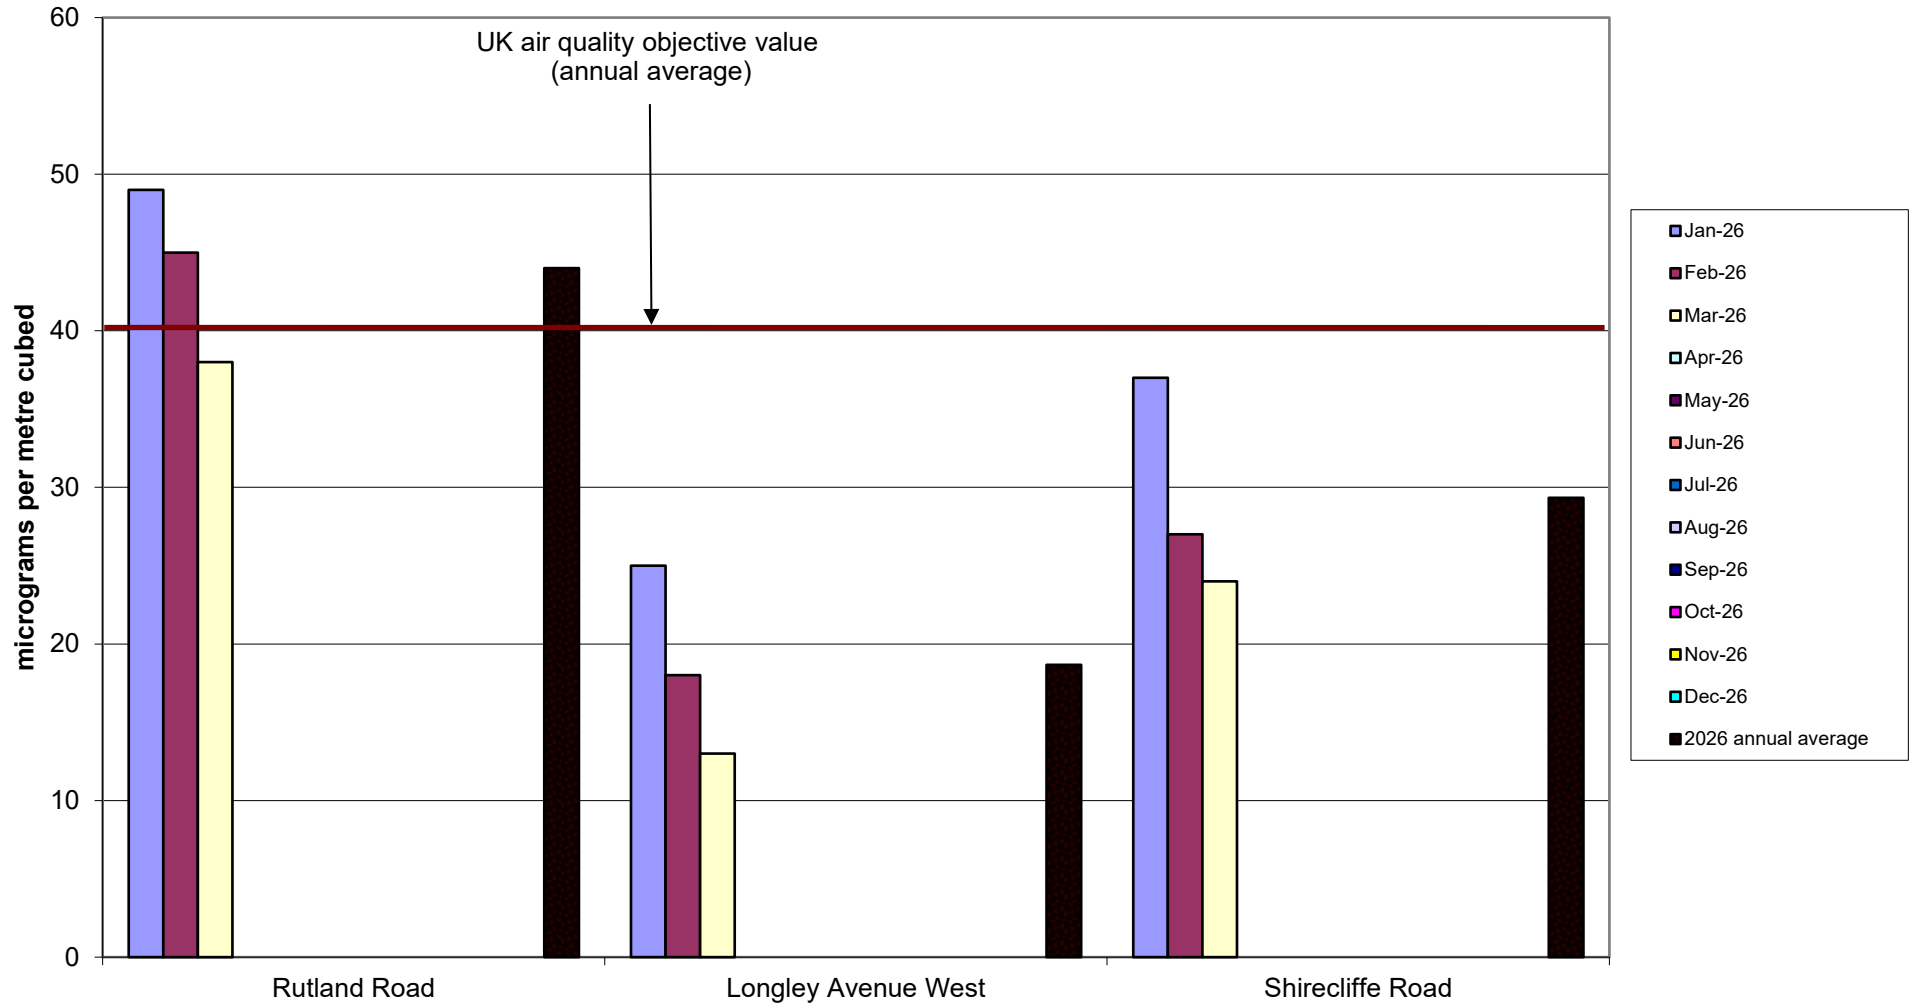

Kelham Community Air Quality Monitoring of Nitrogen Dioxide - Raw unadjusted data
2026

Heeley-Meersbrook Community Air Quality Monitoring of Nitrogen Dioxide - Raw unadjusted data
2026

Hunter's Bar School Community Air Quality Monitoring of Nitrogen Dioxide - Raw unadjusted data
2026

Miscellaneous Community Air Quality Monitoring of Nitrogen Dioxide - Raw unadjusted data
2026

Nether Edge Community Air Quality Monitoring of Nitrogen Dioxide - Raw unadjusted data
2026

Parkwood Springs Community Air Quality Monitoring of Nitrogen Dioxide - Raw unadjusted data
2026