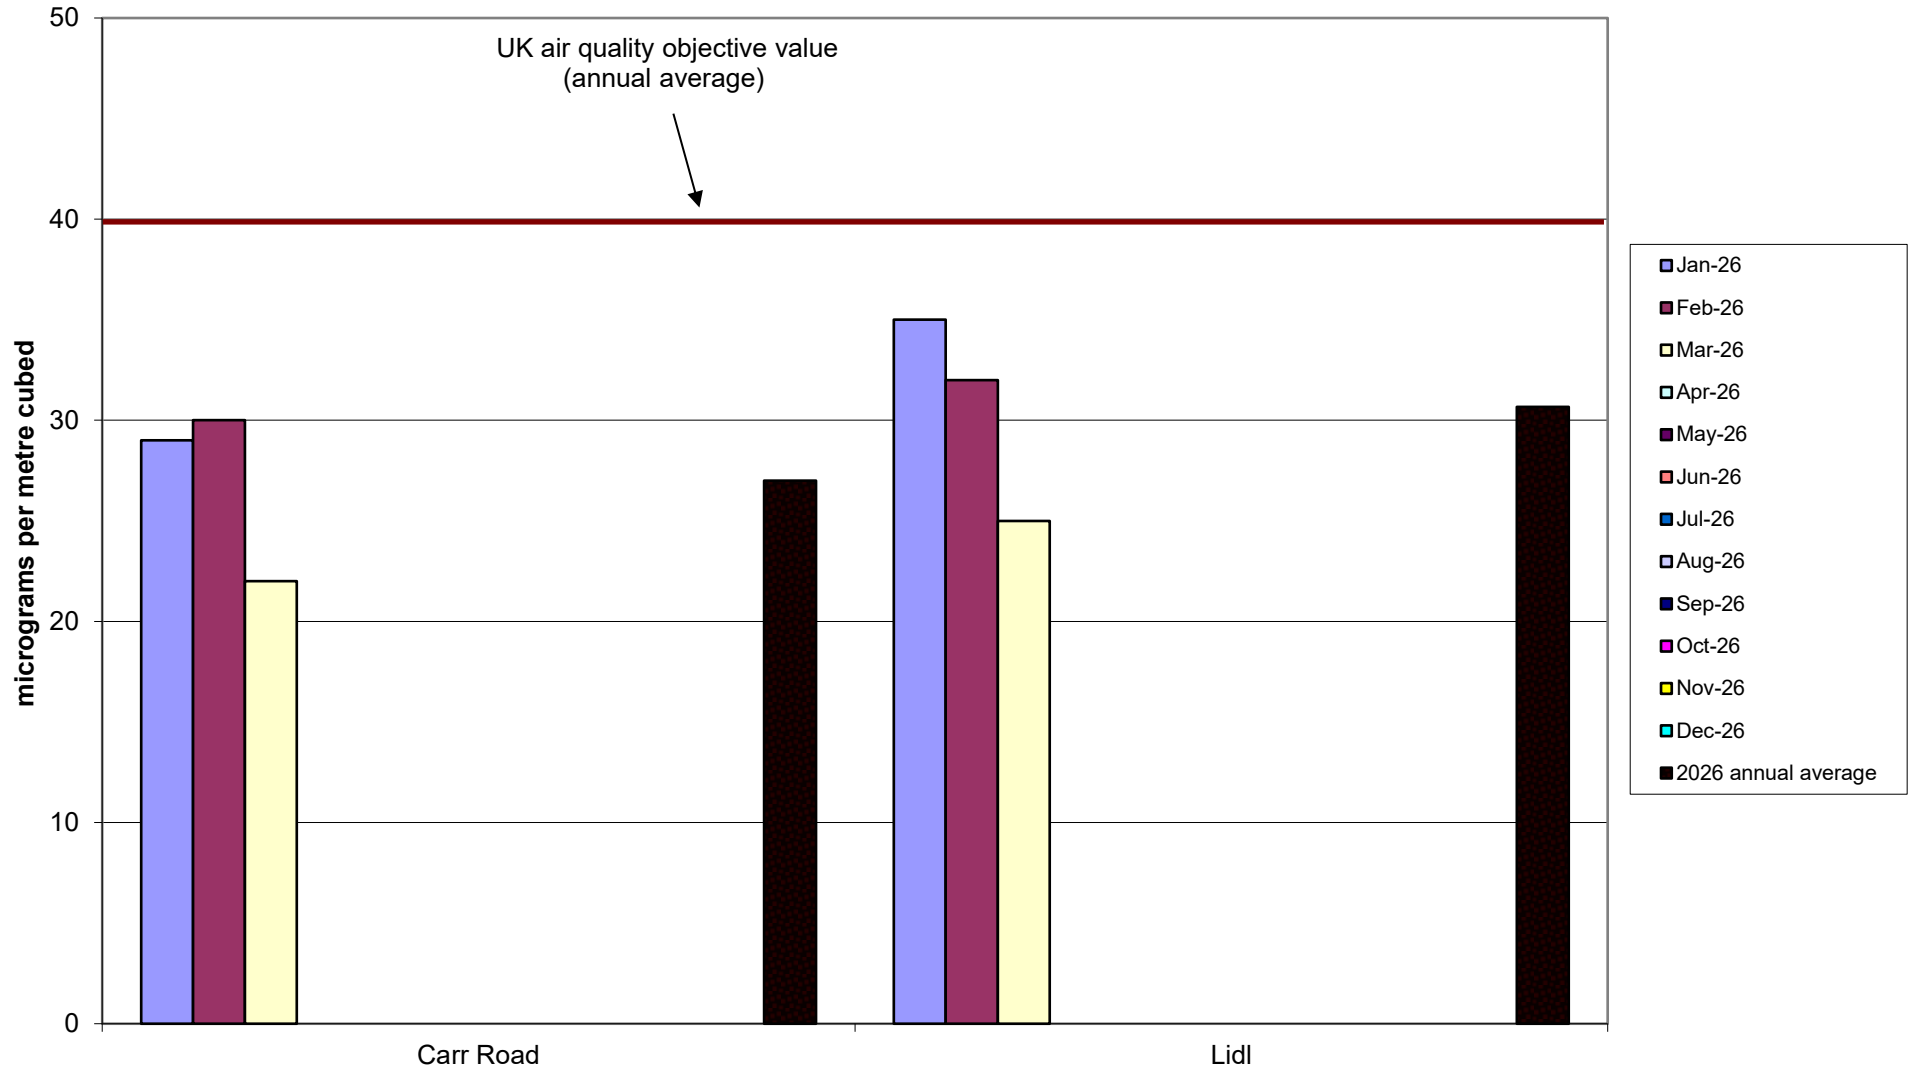

Kelham Community Air Quality Monitoring of Nitrogen Dioxide - Raw unadjusted data
2026

Heeley-Meersbrook Community Air Quality Monitoring of Nitrogen Dioxide - Raw unadjusted data
2026

Hunter's Bar School Community Air Quality Monitoring of Nitrogen Dioxide - Raw unadjusted data
2026

Miscellaneous Community Air Quality Monitoring of Nitrogen Dioxide - Raw unadjusted data
2026

Nether Edge Community Air Quality Monitoring of Nitrogen Dioxide - Raw unadjusted data
2026

Parkwood Springs Community Air Quality Monitoring of Nitrogen Dioxide - Raw unadjusted data
2026

Deepcar Community Air Quality Monitoring of Nitrogen Dioxide - Raw unadjusted data
2026

Hallam Community Air Quality Monitoring of Nitrogen Dioxide - Raw unadjusted data
2026

Kelham Community Air Quality Monitoring of Nitrogen Dioxide - Raw unadjusted data
2026