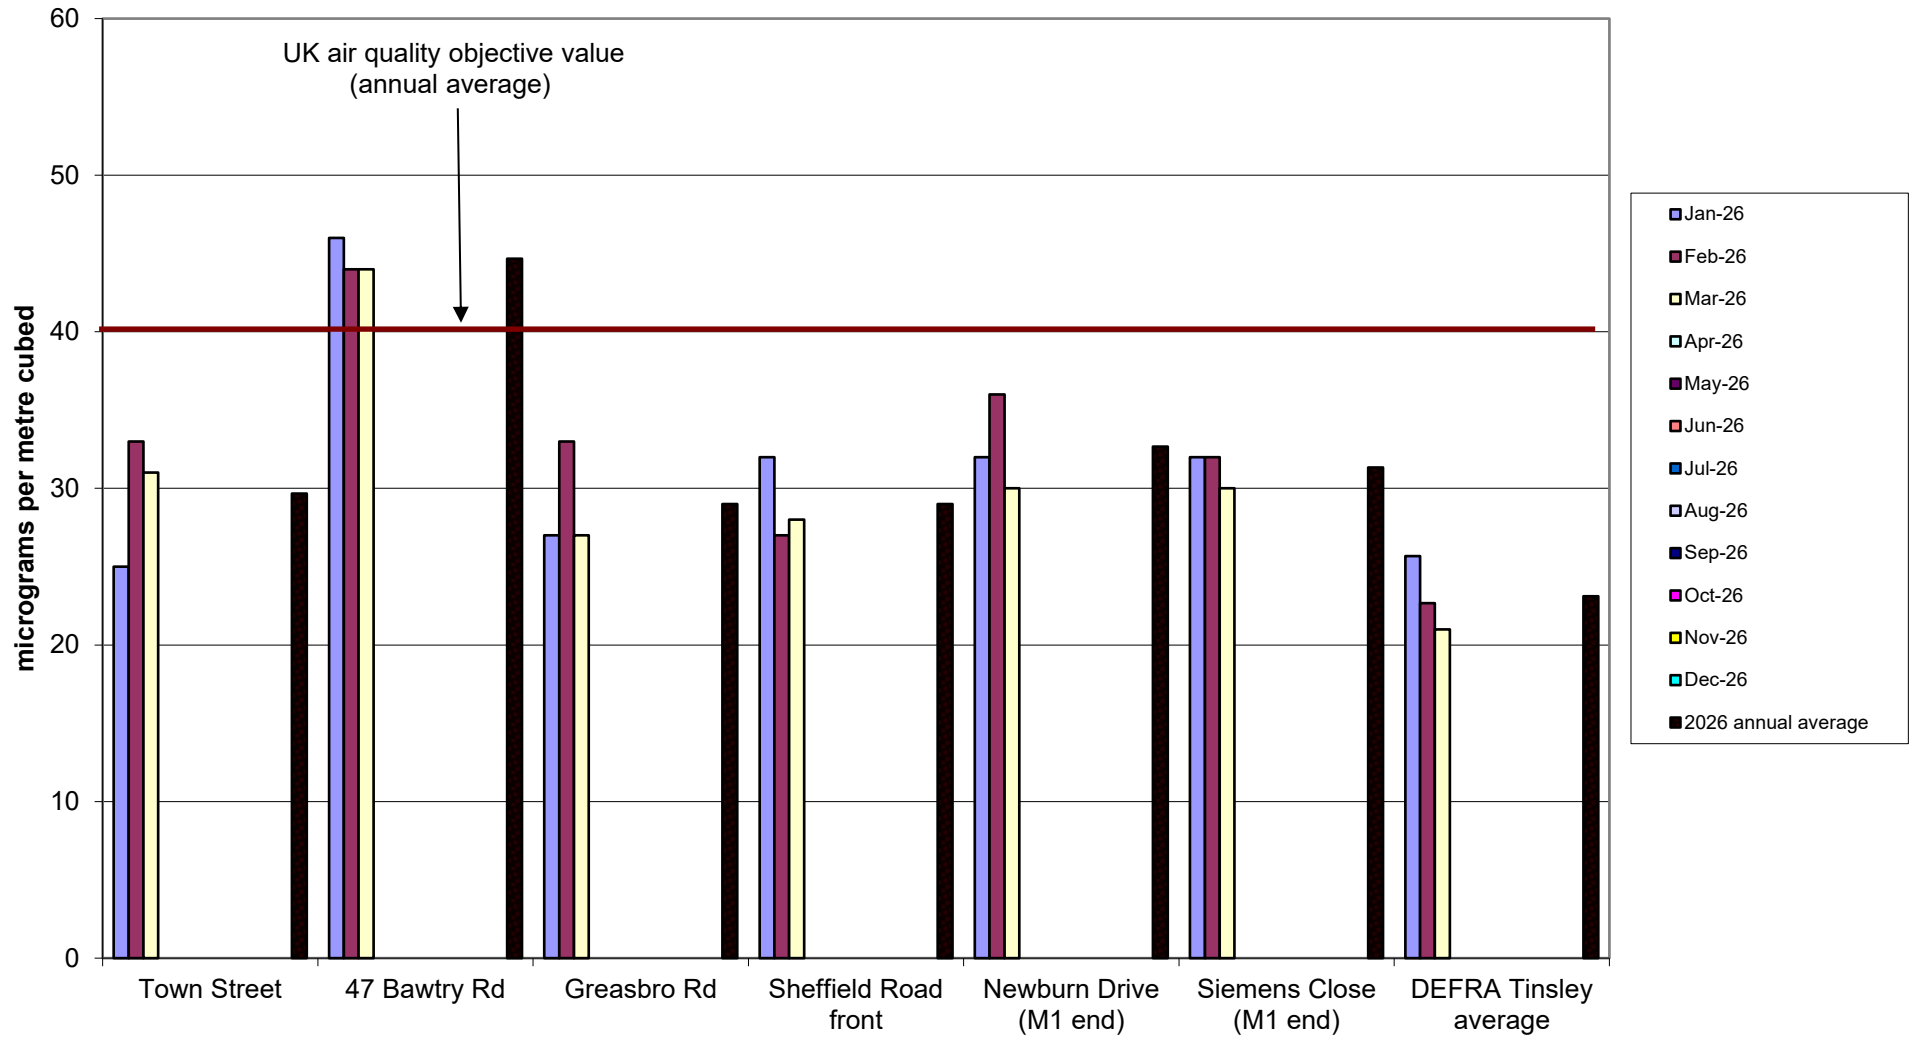

Miscellaneous Community Air Quality Monitoring of Nitrogen Dioxide - Raw unadjusted data
2026

Nether Edge Community Air Quality Monitoring of Nitrogen Dioxide - Raw unadjusted data
2026

Parkwood Springs Community Air Quality Monitoring of Nitrogen Dioxide - Raw unadjusted data
2026

Deepcar Community Air Quality Monitoring of Nitrogen Dioxide - Raw unadjusted data
2026

Hallam Community Air Quality Monitoring of Nitrogen Dioxide - Raw unadjusted data
2026

Kelham Community Air Quality Monitoring of Nitrogen Dioxide - Raw unadjusted data
2026

Tinsley Community Air Quality Monitoring of Nitrogen Dioxide - Raw unadjusted data
2026

Walkley Community Air Quality Monitoring of Nitrogen Dioxide - Raw unadjusted data
2026

Woodseats School Air Quality Monitoring of Nitrogen Dioxide - Raw unadjusted data
2026