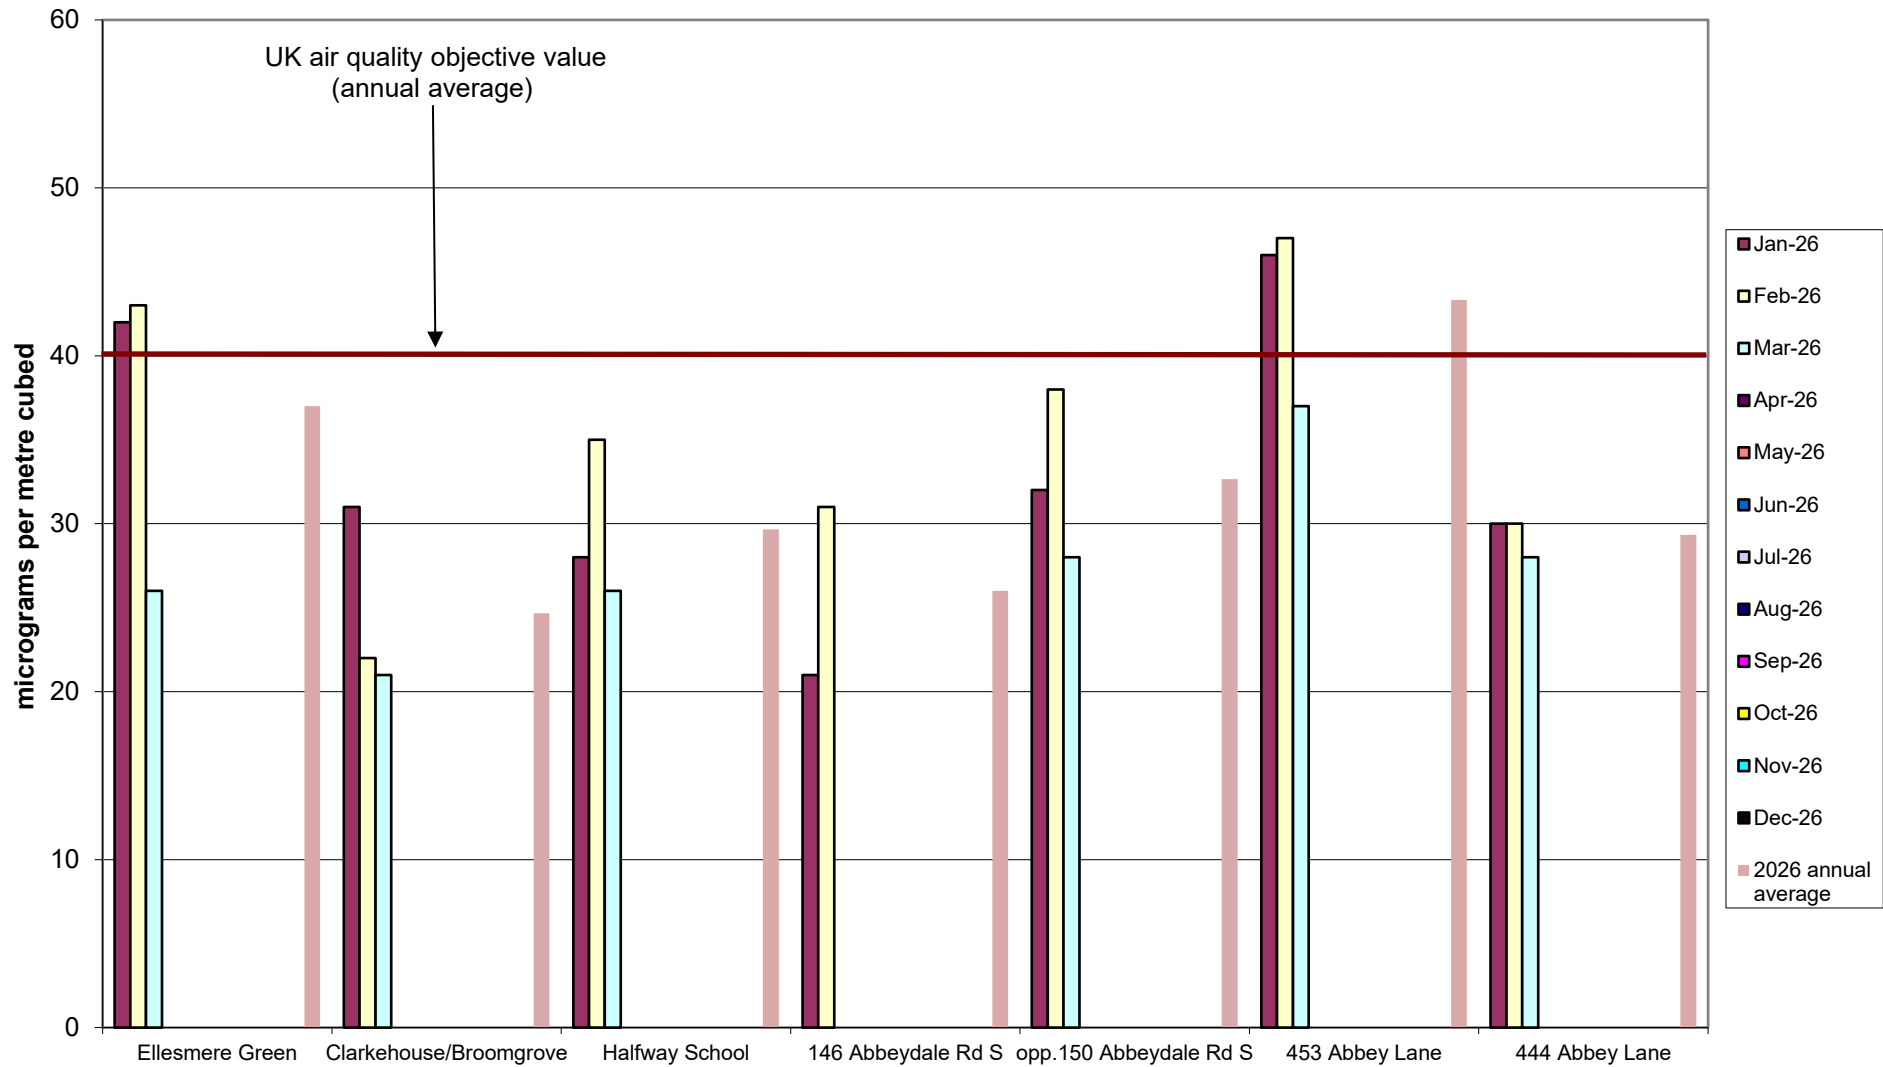

Kelham Community Air Quality Monitoring of Nitrogen Dioxide - Raw unadjusted data
2026

Heeley-Meersbrook Community Air Quality Monitoring of Nitrogen Dioxide - Raw unadjusted data
2026

Hunter's Bar School Community Air Quality Monitoring of Nitrogen Dioxide - Raw unadjusted data
2026

Miscellaneous Community Air Quality Monitoring of Nitrogen Dioxide - Raw unadjusted data
2026

Nether Edge Community Air Quality Monitoring of Nitrogen Dioxide - Raw unadjusted data
2026

Parkwood Springs Community Air Quality Monitoring of Nitrogen Dioxide - Raw unadjusted data
2026