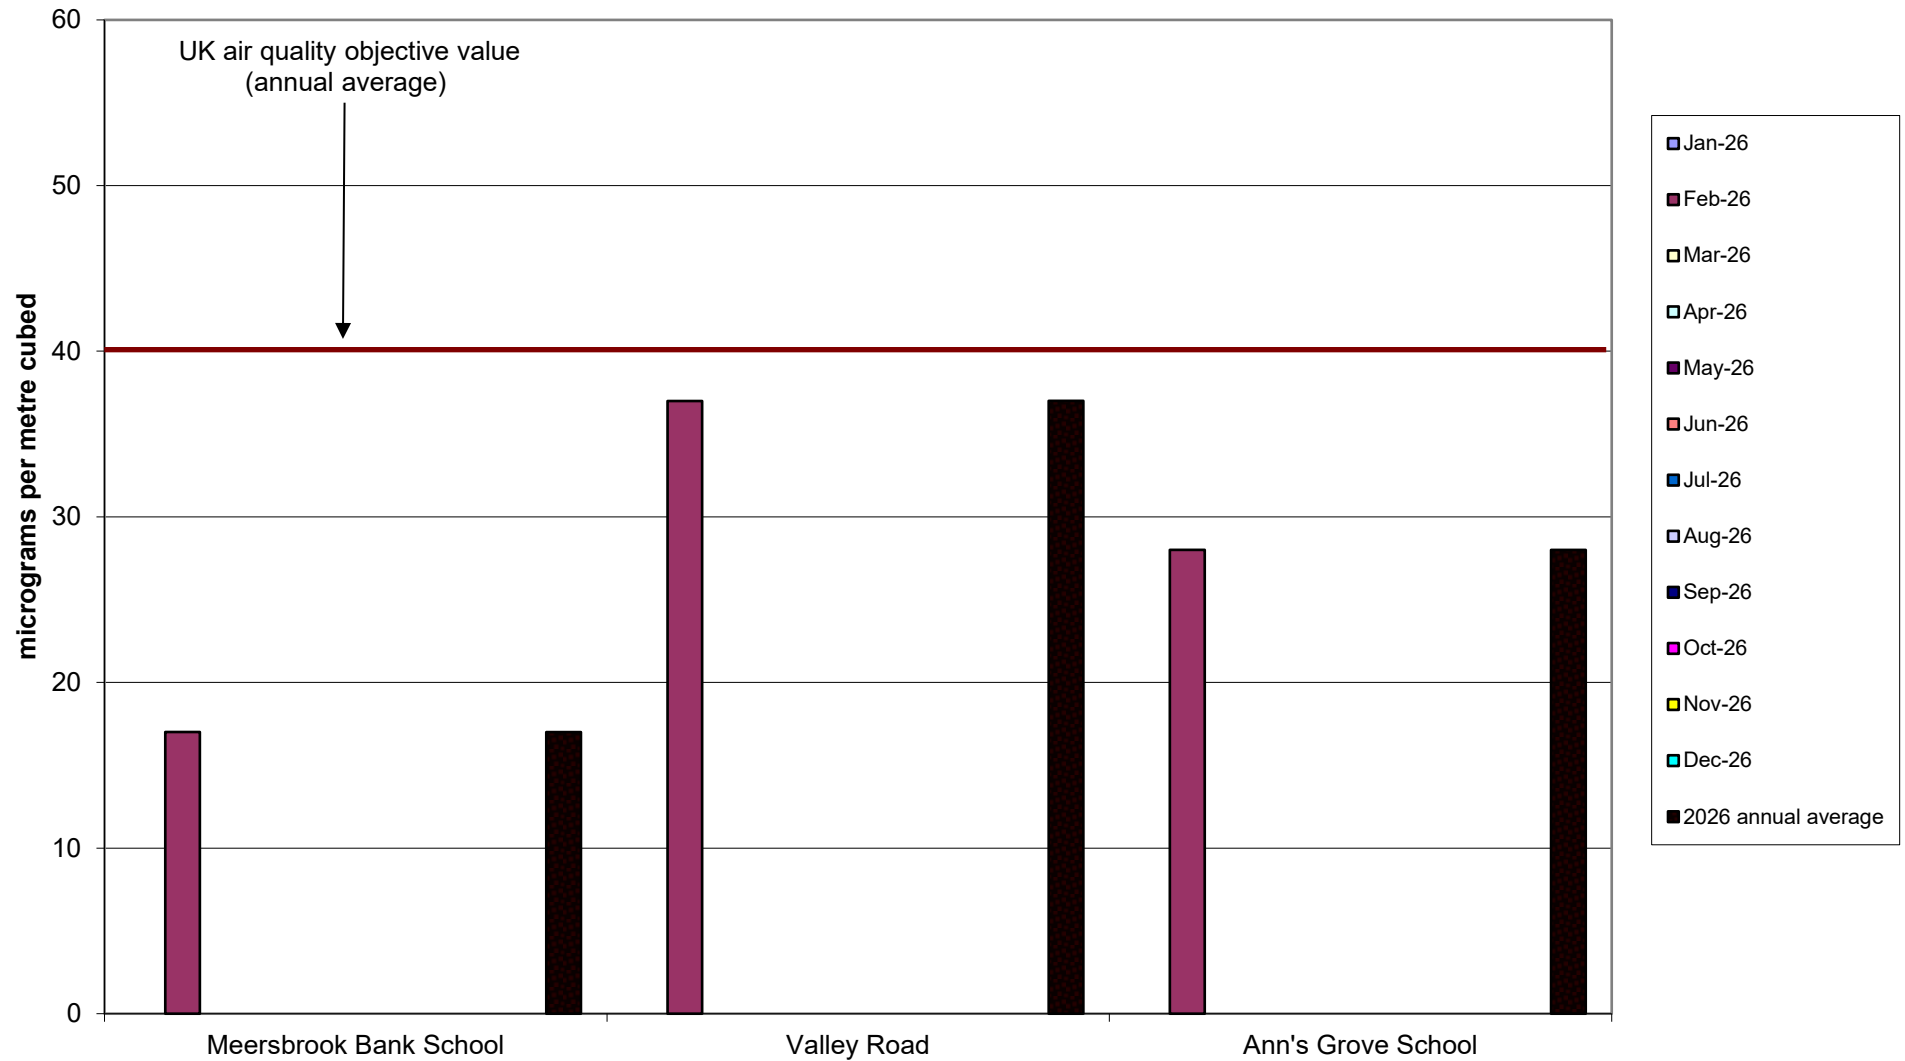

Crookesmoor Community Air Quality Monitoring of Nitrogen Dioxide - Raw unadjusted data
2026

Darnall Community Air Quality Monitoring of Nitrogen Dioxide - Raw unadjusted data
2026

Ecclesall Community Air Quality Monitoring of Nitrogen Dioxide - Raw unadjusted data
2026

Kelham Community Air Quality Monitoring of Nitrogen Dioxide - Raw unadjusted data
2026

Heeley-Meersbrook Community Air Quality Monitoring of Nitrogen Dioxide - Raw unadjusted data
2026

Hunter's Bar School Community Air Quality Monitoring of Nitrogen Dioxide - Raw unadjusted data
2026