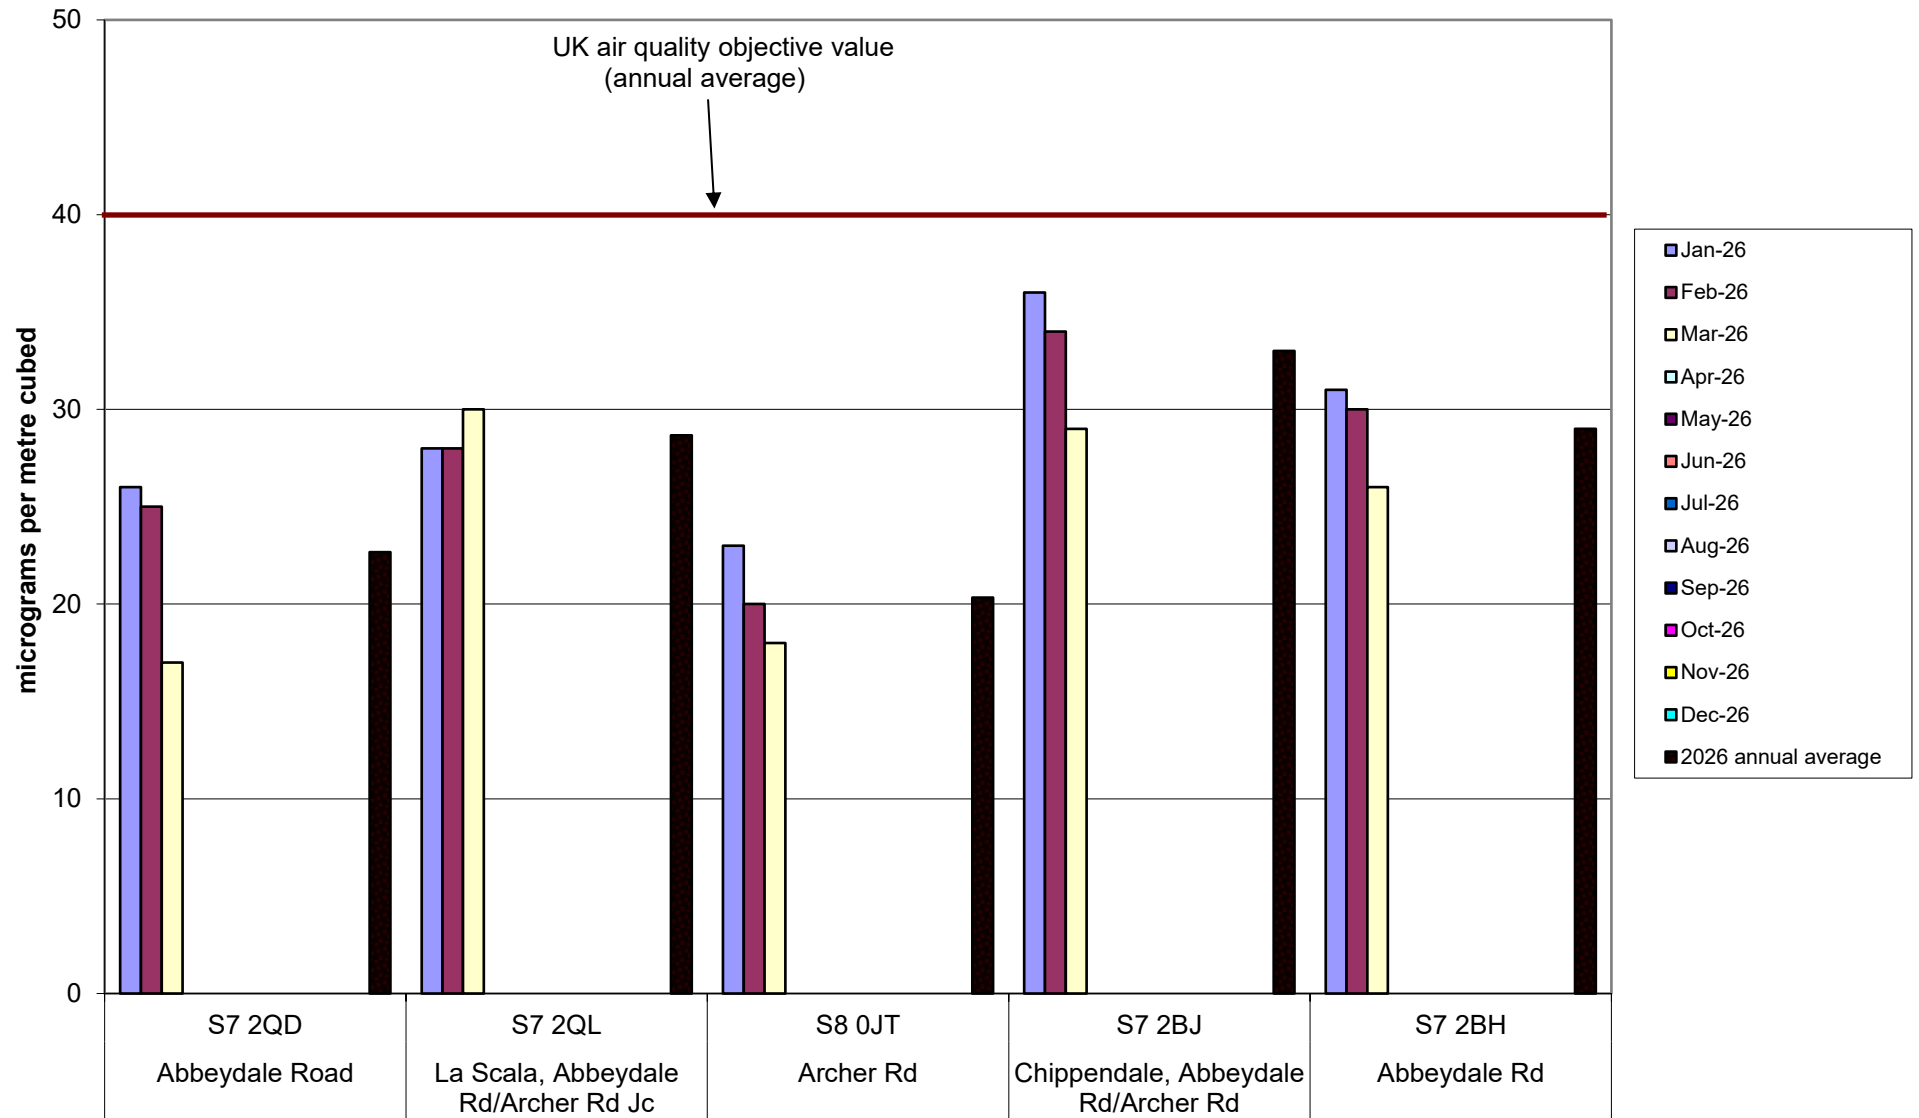

Abbeydale Road Corridor Community Air Quality Monitoring of Nitrogen Dioxide - Raw unadjusted data
2026

Burngreave Community Air Quality Monitoring of Nitrogen Dioxide - Raw unadjusted data
2026

Carterknowle and Millhouses Community Air Quality Monitoring of Nitrogen Dioxide - Raw unadjusted data
2026

Crookesmoor Community Air Quality Monitoring of Nitrogen Dioxide - Raw unadjusted data
2026

Darnall Community Air Quality Monitoring of Nitrogen Dioxide - Raw unadjusted data
2026

Ecclesall Community Air Quality Monitoring of Nitrogen Dioxide - Raw unadjusted data
2026

Kelham Community Air Quality Monitoring of Nitrogen Dioxide - Raw unadjusted data
2026

Heeley-Meersbrook Community Air Quality Monitoring of Nitrogen Dioxide - Raw unadjusted data
2026

Hunter's Bar School Community Air Quality Monitoring of Nitrogen Dioxide - Raw unadjusted data
2026