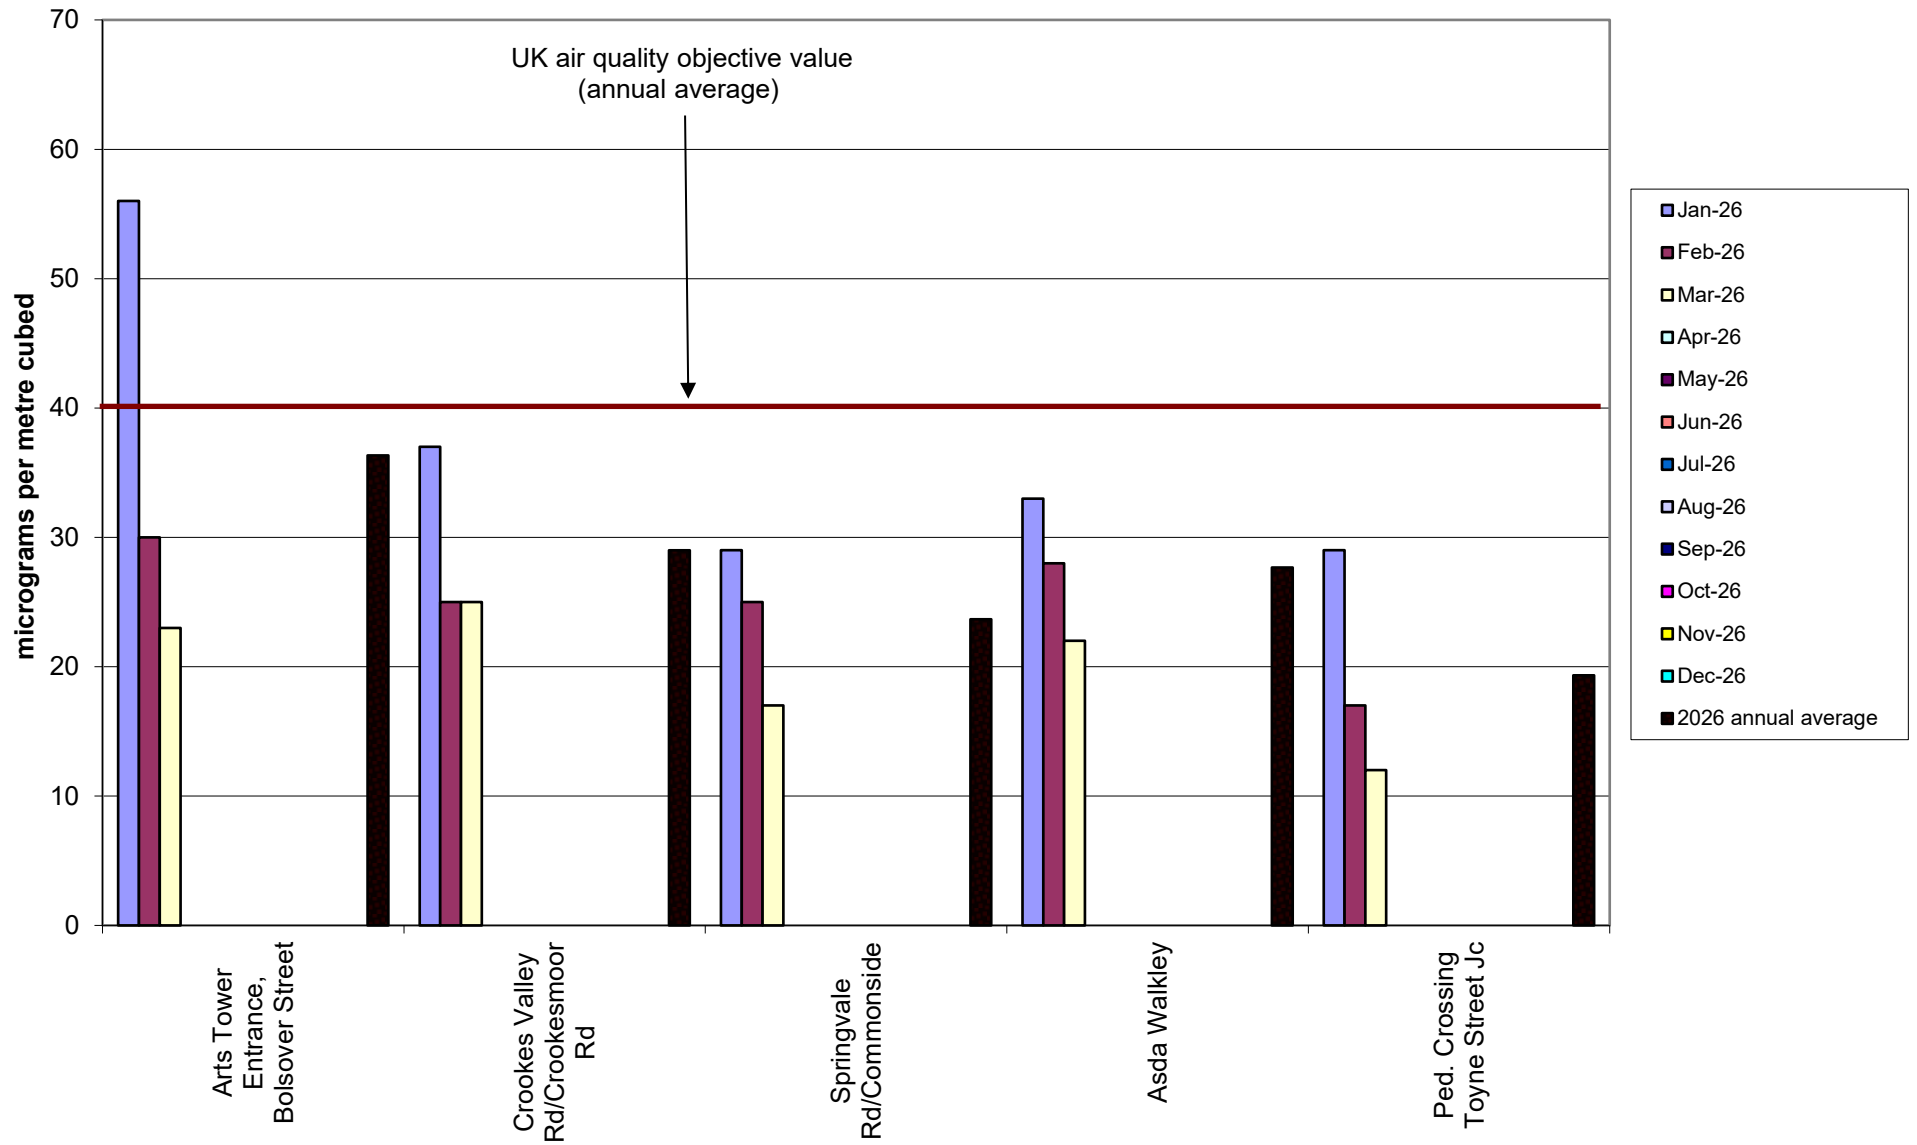

Abbeydale Road Corridor Community Air Quality Monitoring of Nitrogen Dioxide - Raw unadjusted data
2026

Burngreave Community Air Quality Monitoring of Nitrogen Dioxide - Raw unadjusted data
2026

Carterknowle and Millhouses Community Air Quality Monitoring of Nitrogen Dioxide - Raw unadjusted data
2026

Crookesmoor Community Air Quality Monitoring of Nitrogen Dioxide - Raw unadjusted data
2026

Darnall Community Air Quality Monitoring of Nitrogen Dioxide - Raw unadjusted data
2026

Ecclesall Community Air Quality Monitoring of Nitrogen Dioxide - Raw unadjusted data
2026

Kelham Community Air Quality Monitoring of Nitrogen Dioxide - Raw unadjusted data
2026

Heeley-Meersbrook Community Air Quality Monitoring of Nitrogen Dioxide - Raw unadjusted data
2026

Hunter's Bar School Community Air Quality Monitoring of Nitrogen Dioxide - Raw unadjusted data
2026