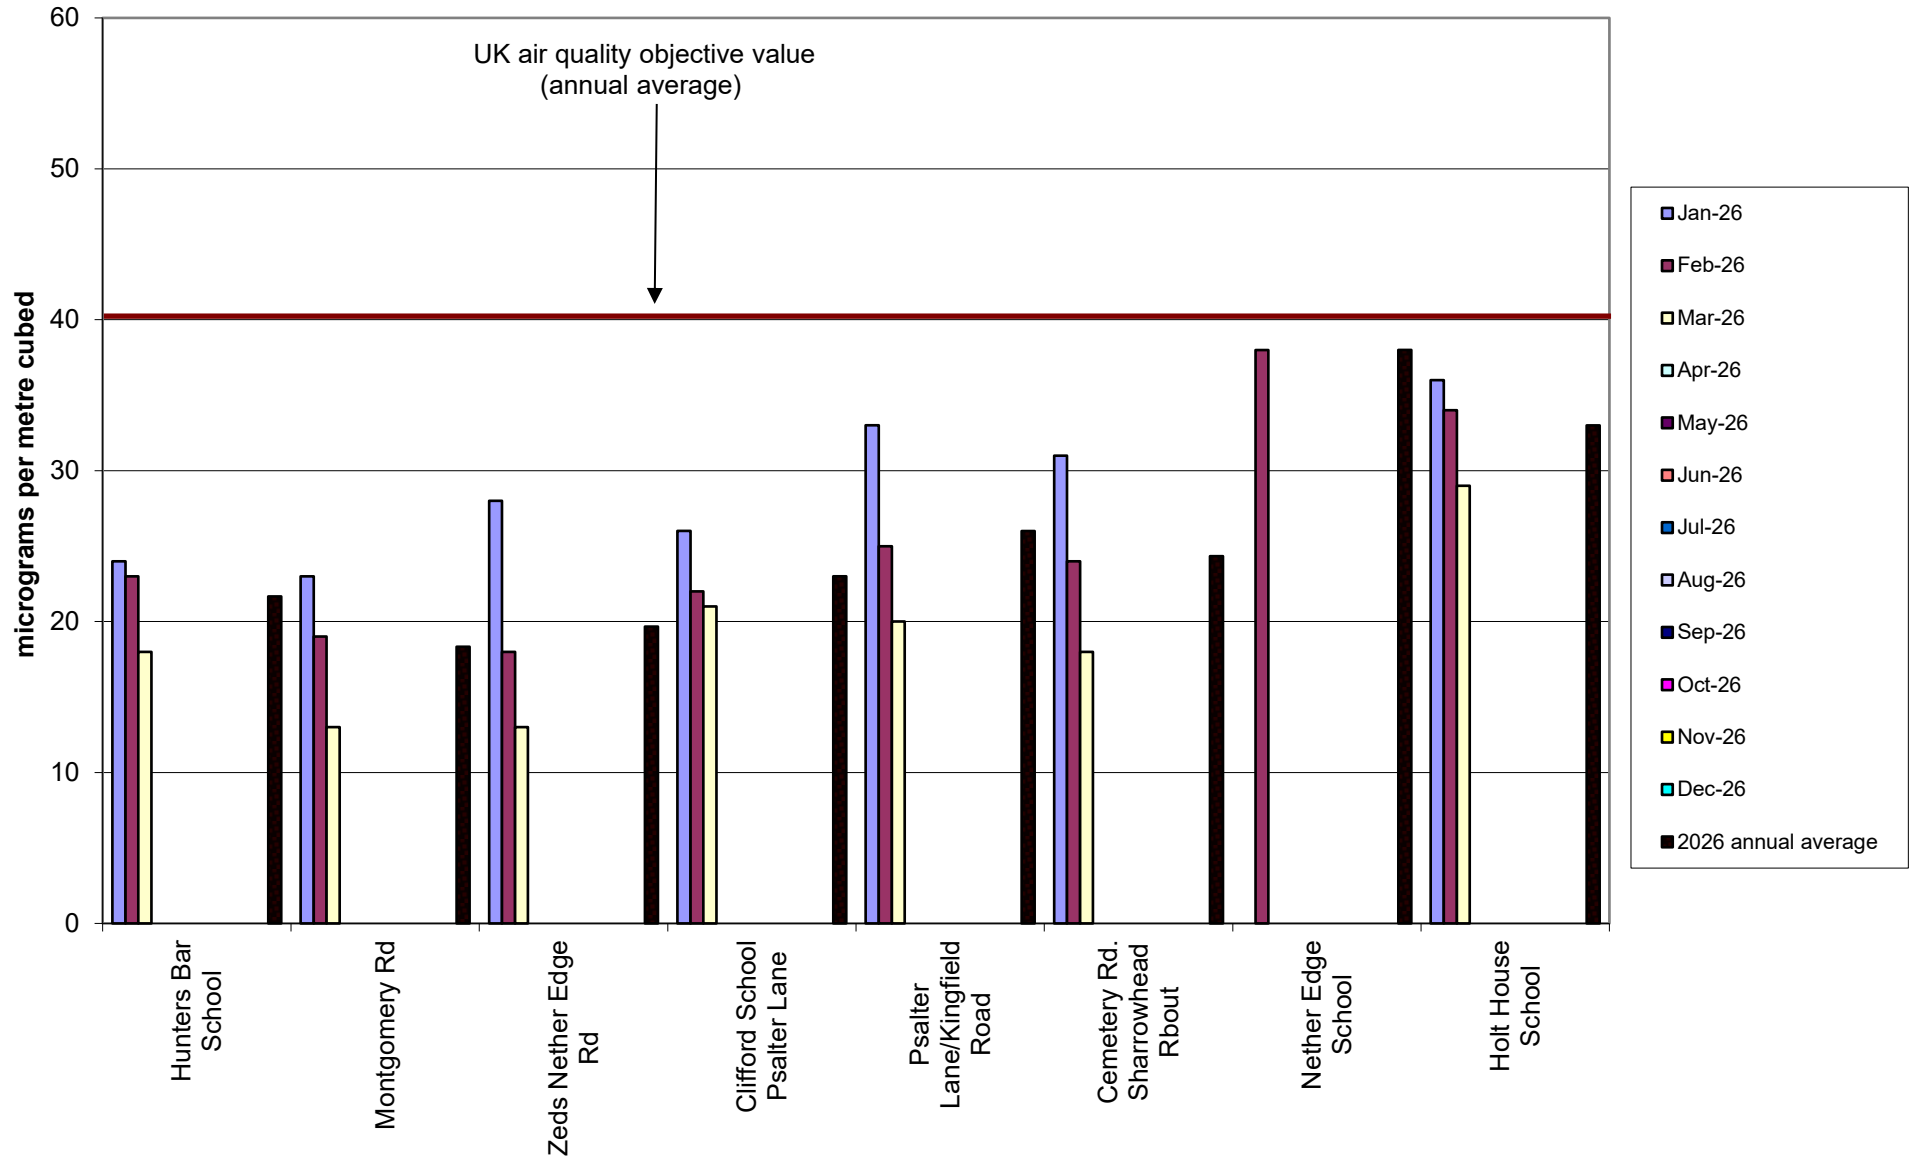

Crookesmoor Community Air Quality Monitoring of Nitrogen Dioxide - Raw unadjusted data
2026

Darnall Community Air Quality Monitoring of Nitrogen Dioxide - Raw unadjusted data
2026

Ecclesall Community Air Quality Monitoring of Nitrogen Dioxide - Raw unadjusted data
2026

Kelham Community Air Quality Monitoring of Nitrogen Dioxide - Raw unadjusted data
2026

Heeley-Meersbrook Community Air Quality Monitoring of Nitrogen Dioxide - Raw unadjusted data
2026

Hunter's Bar School Community Air Quality Monitoring of Nitrogen Dioxide - Raw unadjusted data
2026

Miscellaneous Community Air Quality Monitoring of Nitrogen Dioxide - Raw unadjusted data
2026

Nether Edge Community Air Quality Monitoring of Nitrogen Dioxide - Raw unadjusted data
2026

Parkwood Springs Community Air Quality Monitoring of Nitrogen Dioxide - Raw unadjusted data
2026