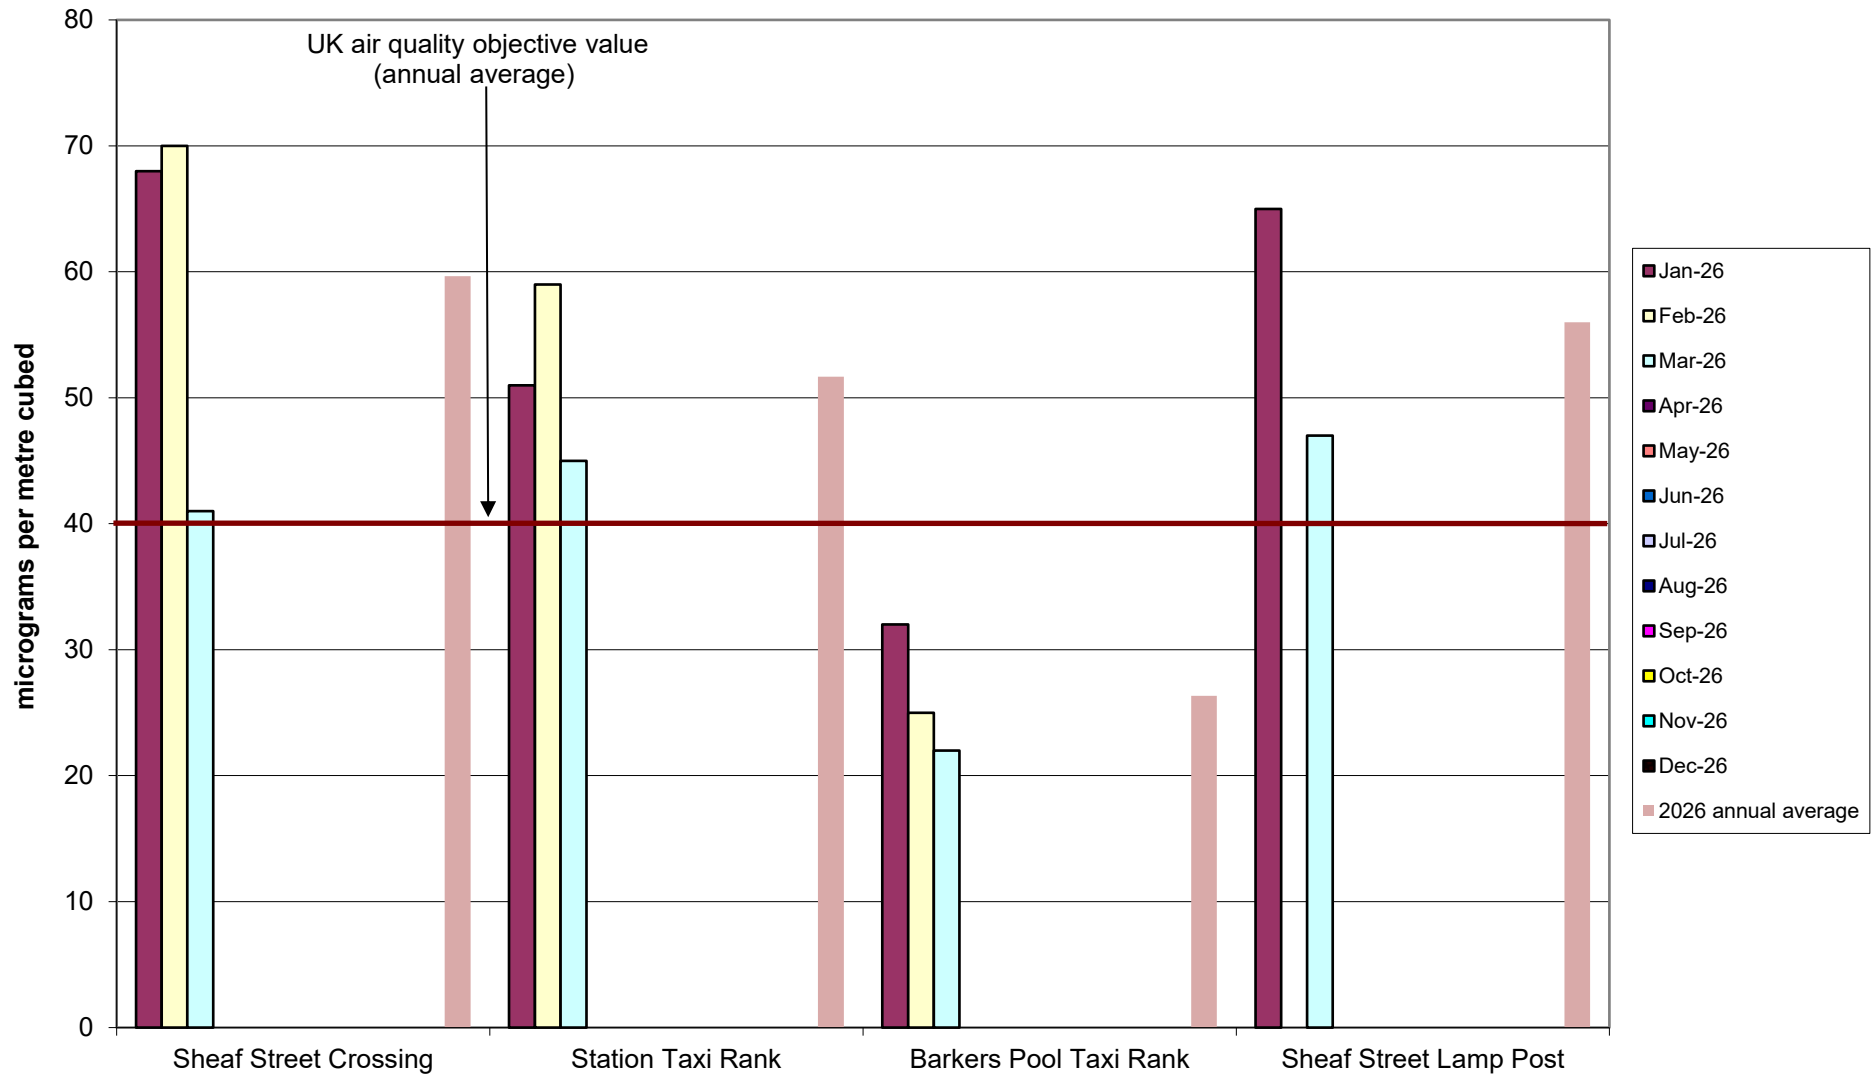

Kelham Community Air Quality Monitoring of Nitrogen Dioxide - Raw unadjusted data
2026

Heeley-Meersbrook Community Air Quality Monitoring of Nitrogen Dioxide - Raw unadjusted data
2026

Hunter's Bar School Community Air Quality Monitoring of Nitrogen Dioxide - Raw unadjusted data
2026

Miscellaneous Community Air Quality Monitoring of Nitrogen Dioxide - Raw unadjusted data
2026

Nether Edge Community Air Quality Monitoring of Nitrogen Dioxide - Raw unadjusted data
2026

Parkwood Springs Community Air Quality Monitoring of Nitrogen Dioxide - Raw unadjusted data
2026

Deepcar Community Air Quality Monitoring of Nitrogen Dioxide - Raw unadjusted data
2026

Hallam Community Air Quality Monitoring of Nitrogen Dioxide - Raw unadjusted data
2026

Kelham Community Air Quality Monitoring of Nitrogen Dioxide - Raw unadjusted data
2026