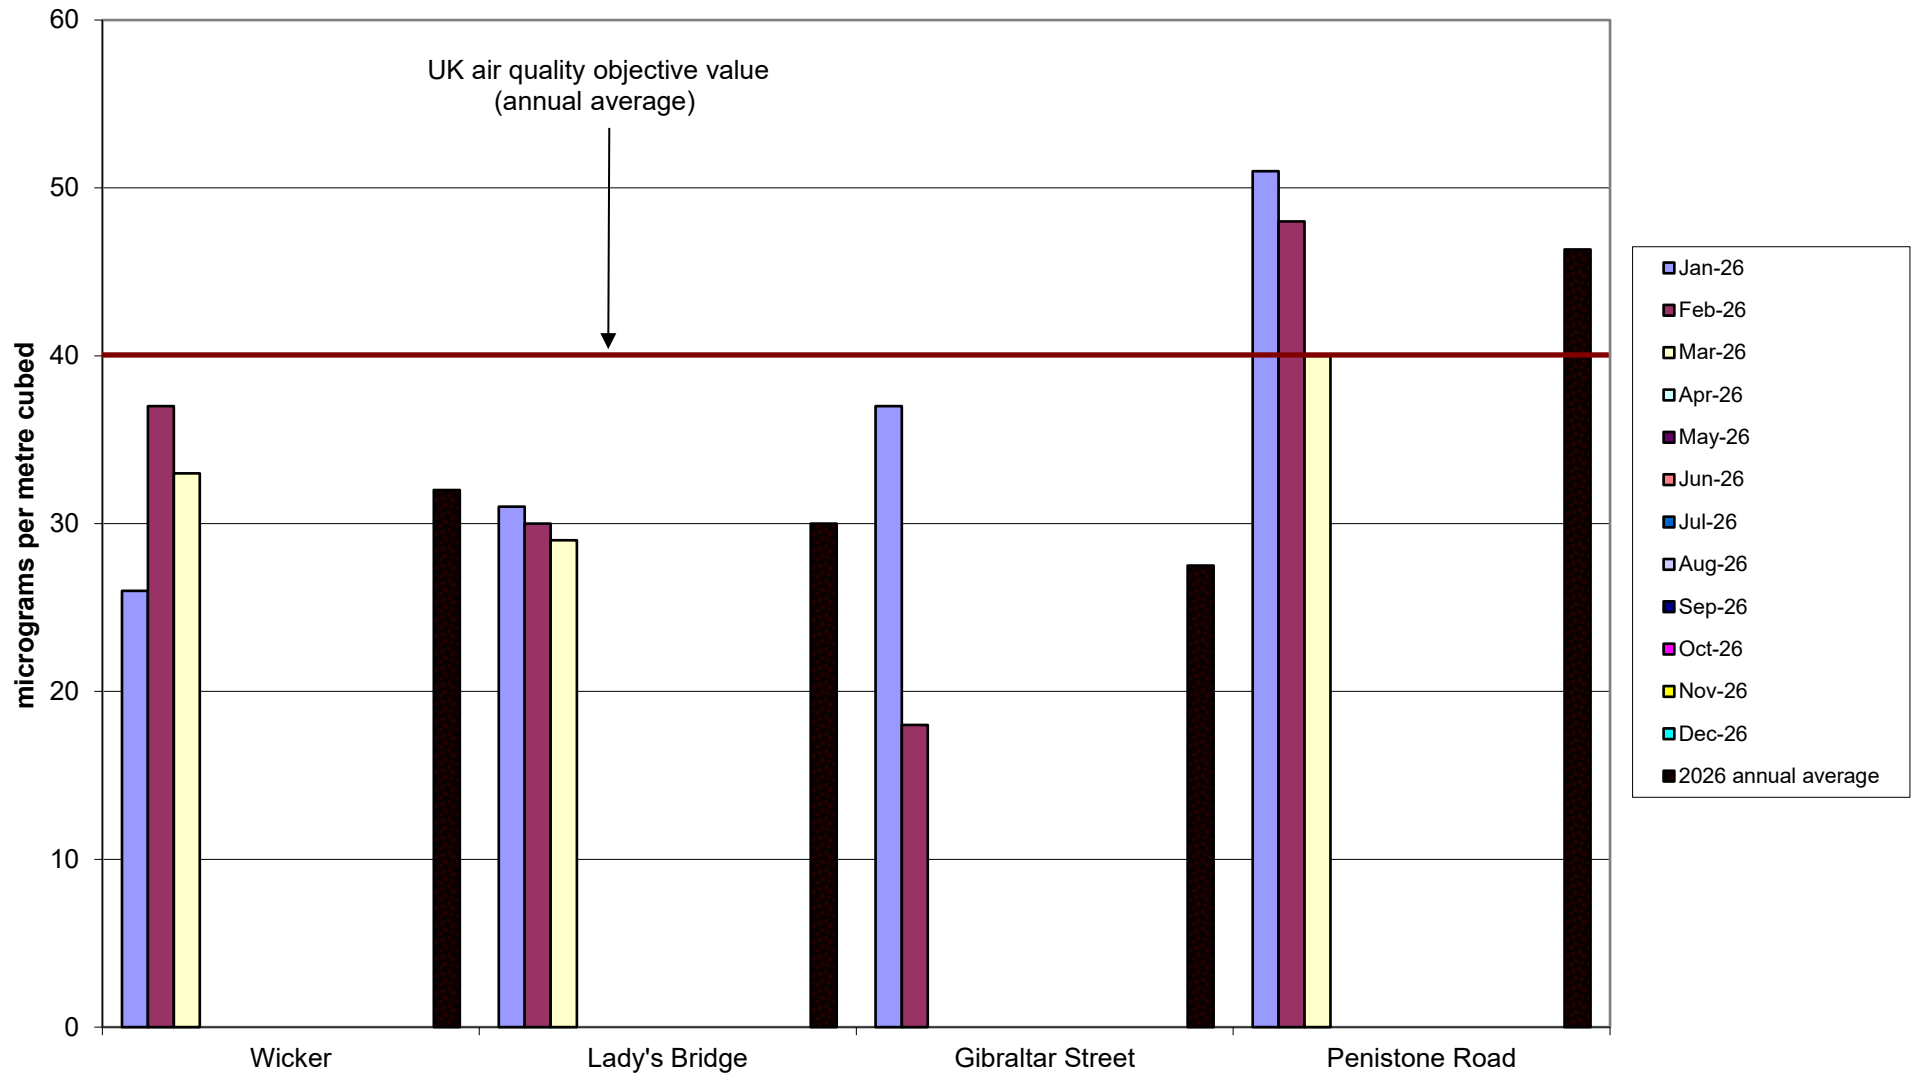

Miscellaneous Community Air Quality Monitoring of Nitrogen Dioxide - Raw unadjusted data
2026

Nether Edge Community Air Quality Monitoring of Nitrogen Dioxide - Raw unadjusted data
2026

Parkwood Springs Community Air Quality Monitoring of Nitrogen Dioxide - Raw unadjusted data
2026

Deepcar Community Air Quality Monitoring of Nitrogen Dioxide - Raw unadjusted data
2026

Hallam Community Air Quality Monitoring of Nitrogen Dioxide - Raw unadjusted data
2026

Kelham Community Air Quality Monitoring of Nitrogen Dioxide - Raw unadjusted data
2026