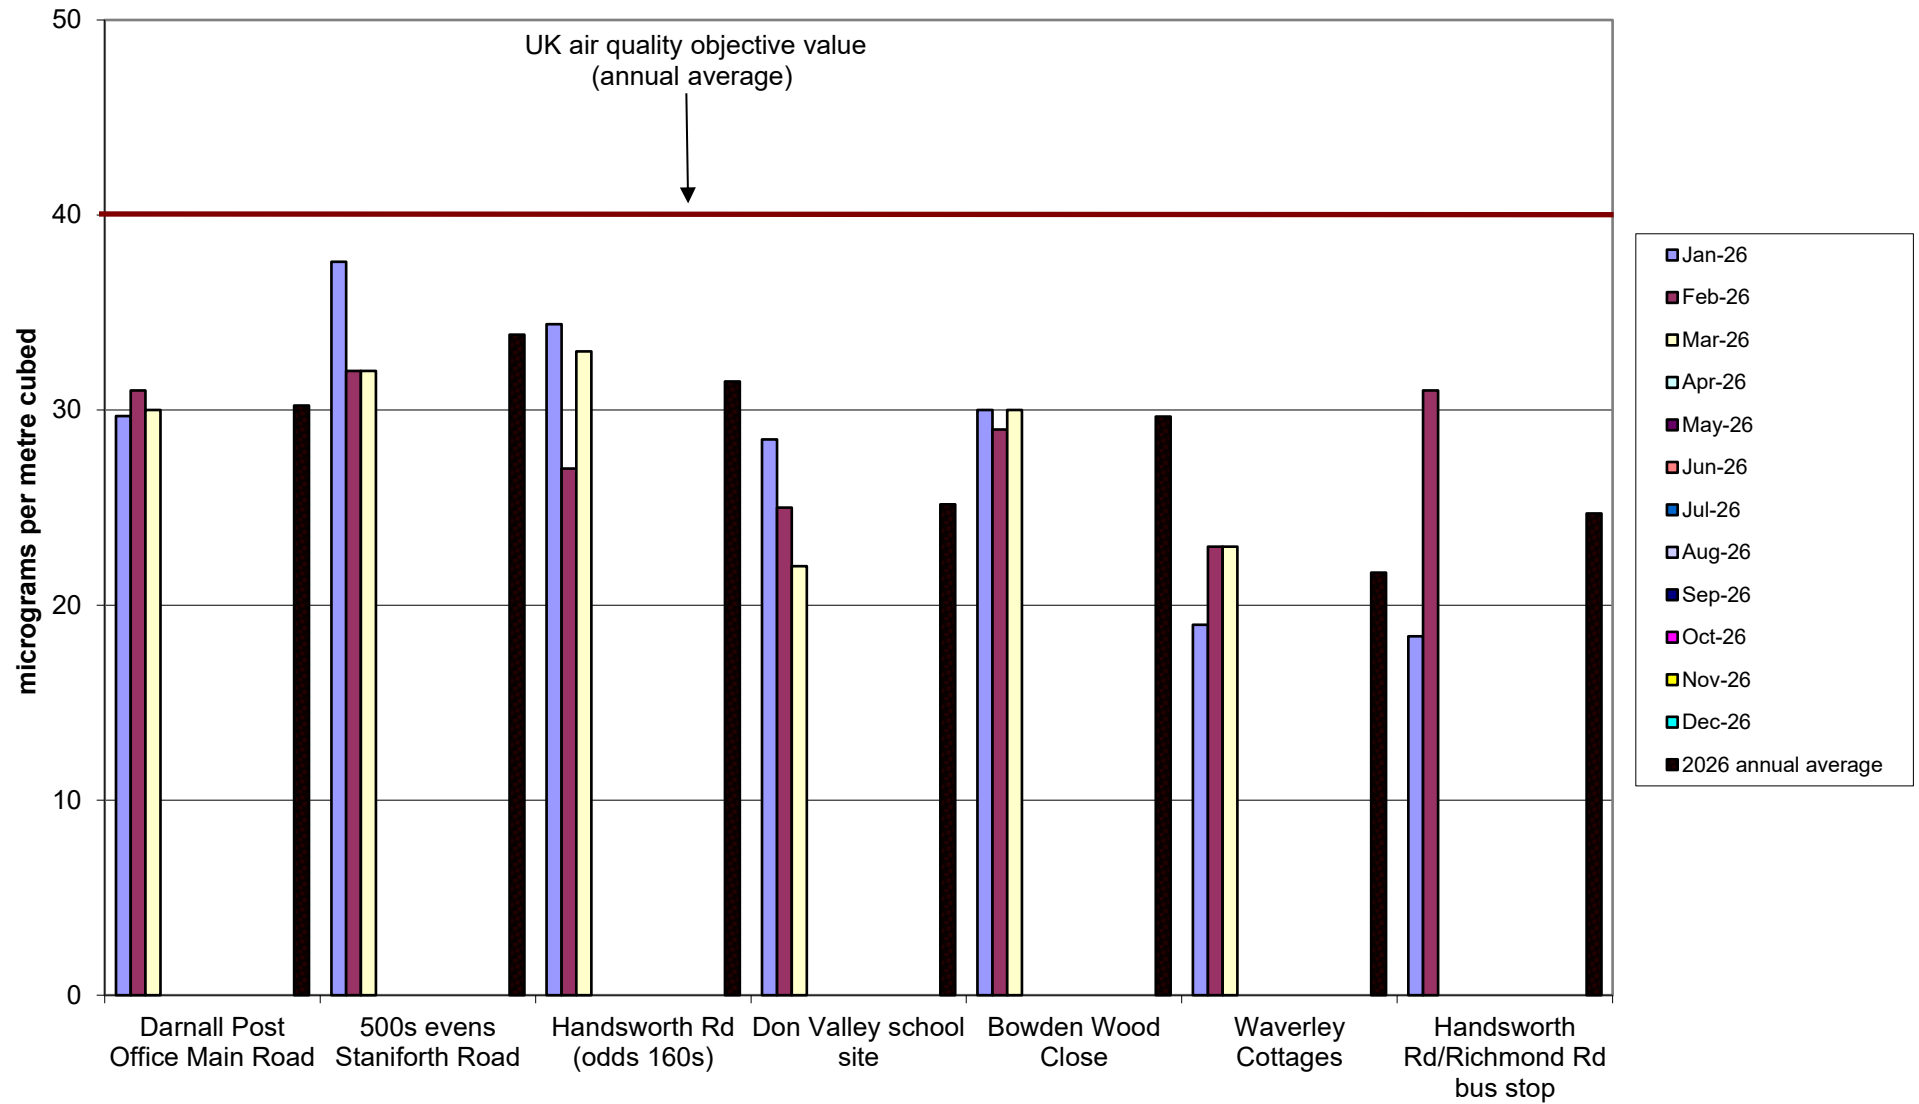

Abbeydale Road Corridor Community Air Quality Monitoring of Nitrogen Dioxide - Raw unadjusted data
2026

Burngreave Community Air Quality Monitoring of Nitrogen Dioxide - Raw unadjusted data
2026

Carterknowle and Millhouses Community Air Quality Monitoring of Nitrogen Dioxide - Raw unadjusted data
2026

Crookesmoor Community Air Quality Monitoring of Nitrogen Dioxide - Raw unadjusted data
2026

Darnall Community Air Quality Monitoring of Nitrogen Dioxide - Raw unadjusted data
2026

Ecclesall Community Air Quality Monitoring of Nitrogen Dioxide - Raw unadjusted data
2026