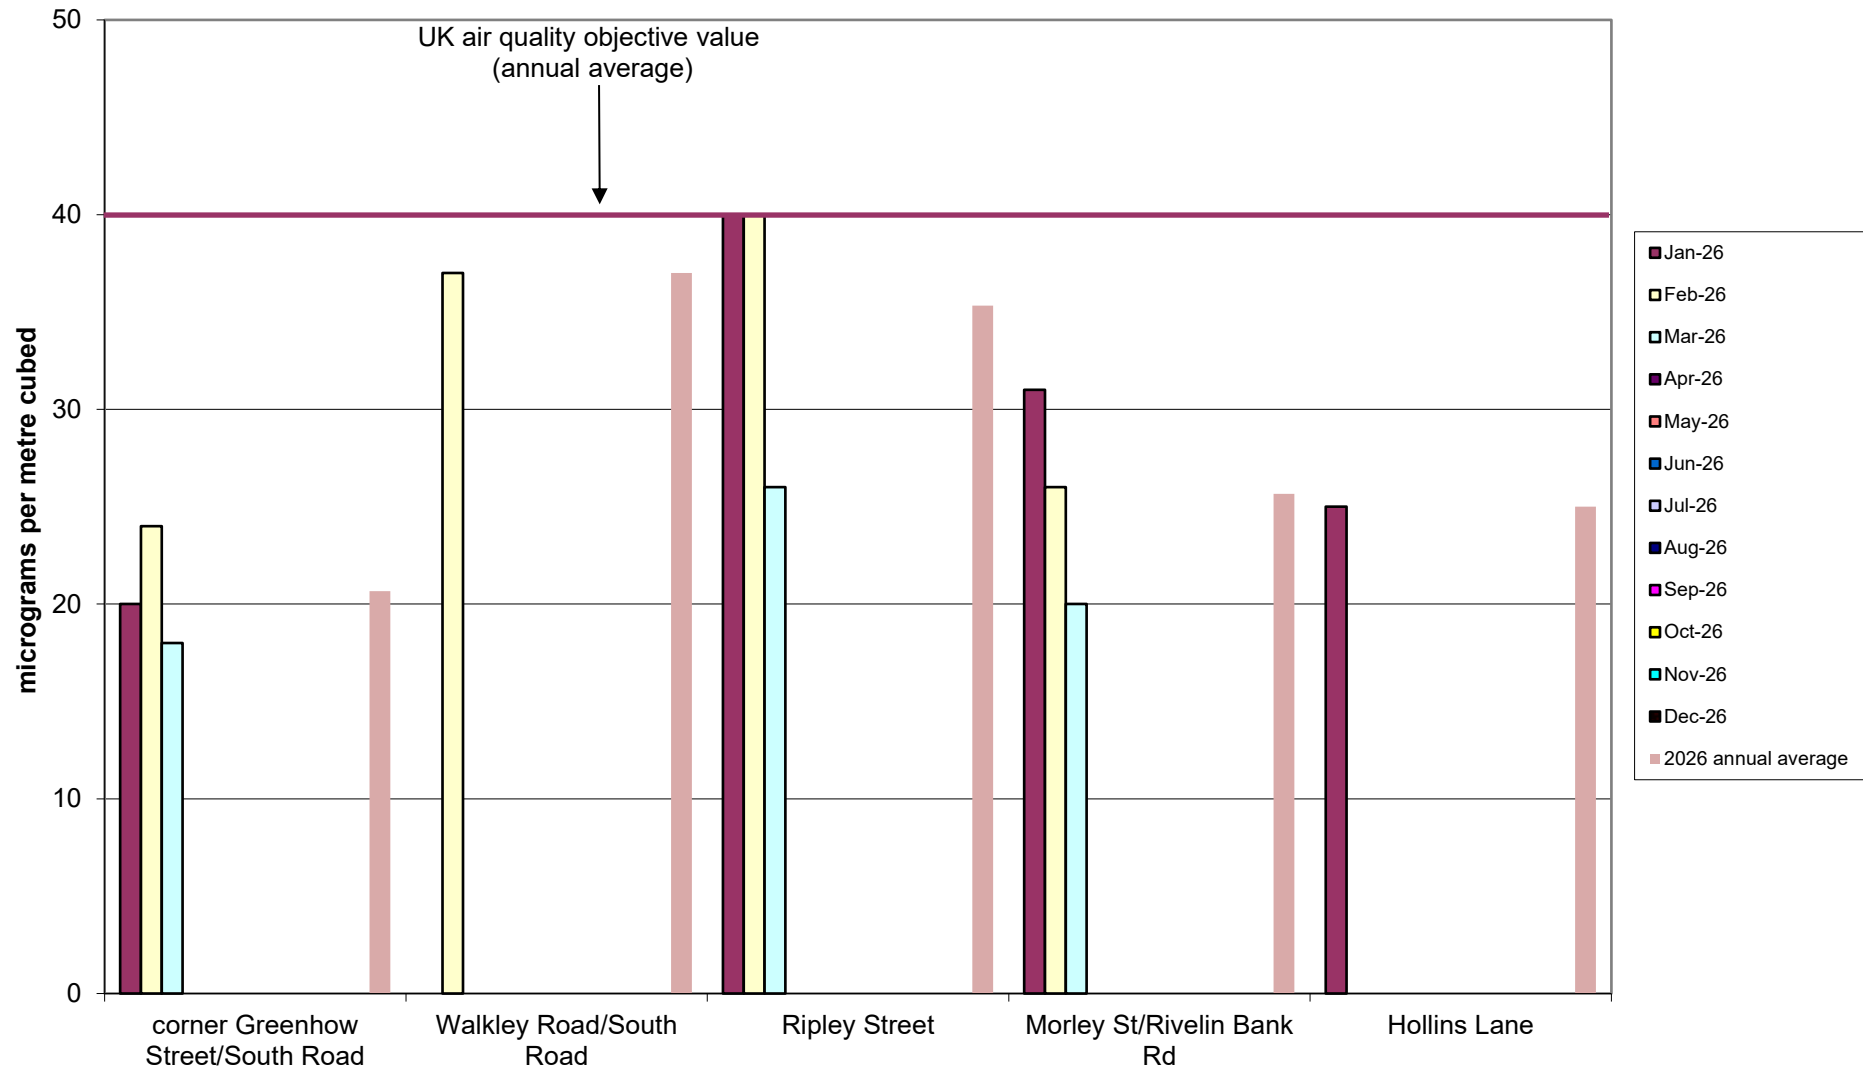

Deepcar Community Air Quality Monitoring of Nitrogen Dioxide - Raw unadjusted data
2026

Hallam Community Air Quality Monitoring of Nitrogen Dioxide - Raw unadjusted data
2026

Kelham Community Air Quality Monitoring of Nitrogen Dioxide - Raw unadjusted data
2026

Tinsley Community Air Quality Monitoring of Nitrogen Dioxide - Raw unadjusted data
2026

Walkley Community Air Quality Monitoring of Nitrogen Dioxide - Raw unadjusted data
2026

Woodseats School Air Quality Monitoring of Nitrogen Dioxide - Raw unadjusted data
2026