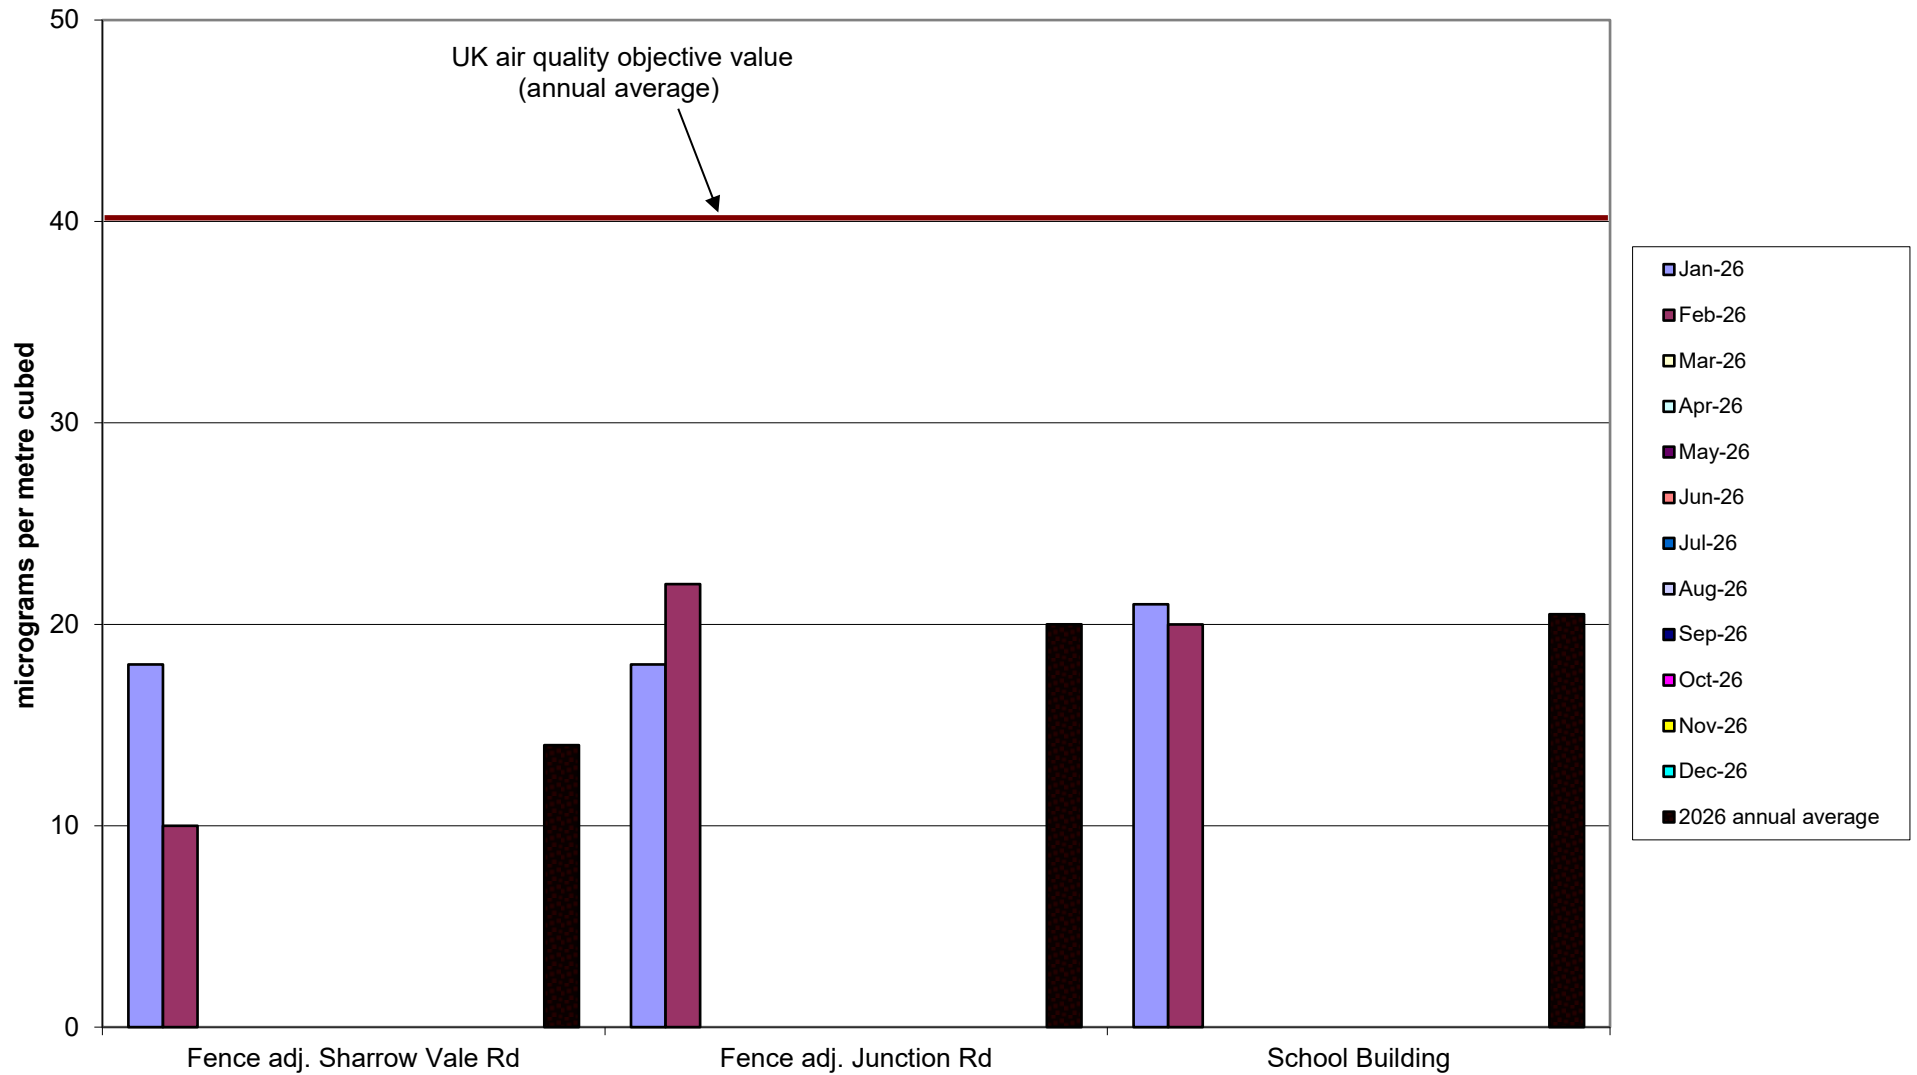

Crookesmoor Community Air Quality Monitoring of Nitrogen Dioxide - Raw unadjusted data
2026

Darnall Community Air Quality Monitoring of Nitrogen Dioxide - Raw unadjusted data
2026

Ecclesall Community Air Quality Monitoring of Nitrogen Dioxide - Raw unadjusted data
2026

Kelham Community Air Quality Monitoring of Nitrogen Dioxide - Raw unadjusted data
2026

Heeley-Meersbrook Community Air Quality Monitoring of Nitrogen Dioxide - Raw unadjusted data
2026

Hunter's Bar School Community Air Quality Monitoring of Nitrogen Dioxide - Raw unadjusted data
2026