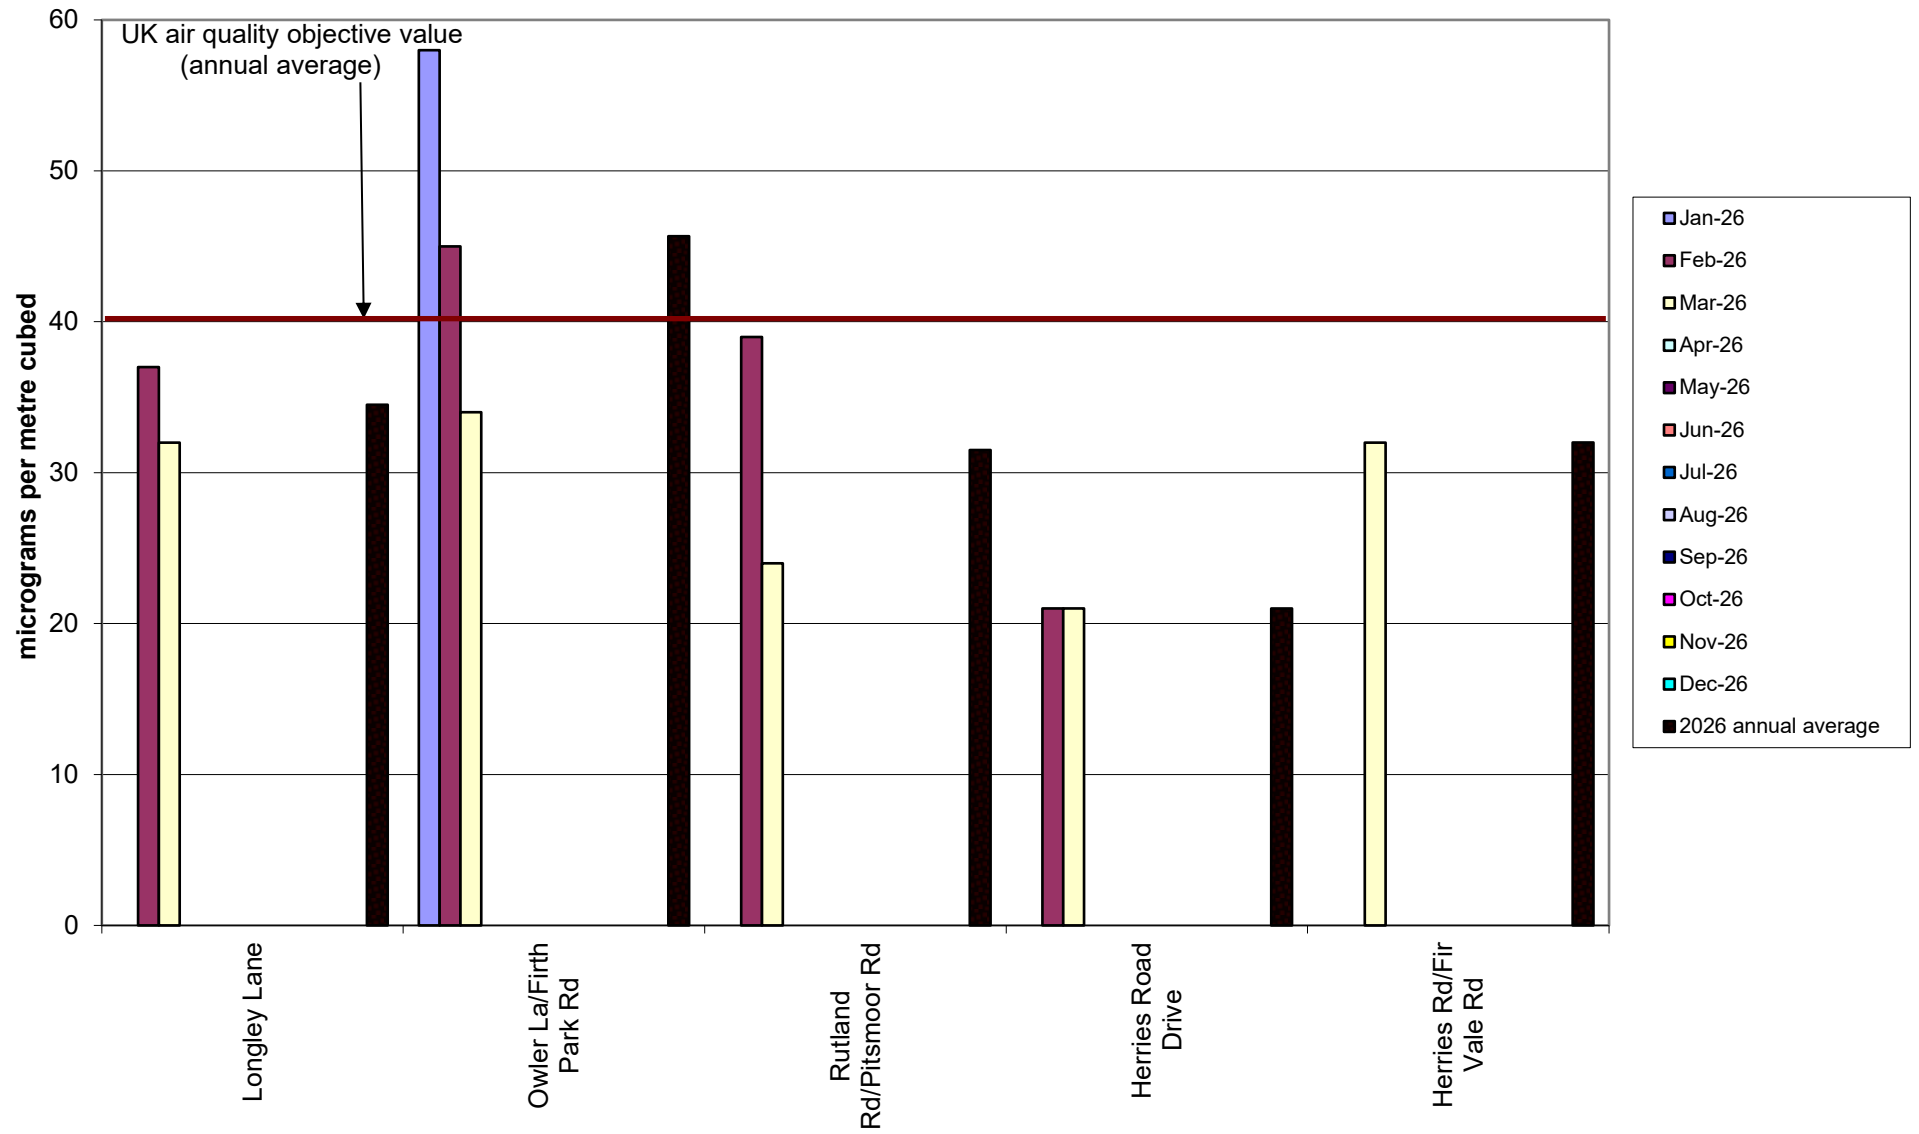

Abbeydale Road Corridor Community Air Quality Monitoring of Nitrogen Dioxide - Raw unadjusted data
2026

Burngreave Community Air Quality Monitoring of Nitrogen Dioxide - Raw unadjusted data
2026

Carterknowle and Millhouses Community Air Quality Monitoring of Nitrogen Dioxide - Raw unadjusted data
2026

Crookesmoor Community Air Quality Monitoring of Nitrogen Dioxide - Raw unadjusted data
2026

Darnall Community Air Quality Monitoring of Nitrogen Dioxide - Raw unadjusted data
2026

Ecclesall Community Air Quality Monitoring of Nitrogen Dioxide - Raw unadjusted data
2026

Kelham Community Air Quality Monitoring of Nitrogen Dioxide - Raw unadjusted data
2026

Heeley-Meersbrook Community Air Quality Monitoring of Nitrogen Dioxide - Raw unadjusted data
2026

Hunter's Bar School Community Air Quality Monitoring of Nitrogen Dioxide - Raw unadjusted data
2026