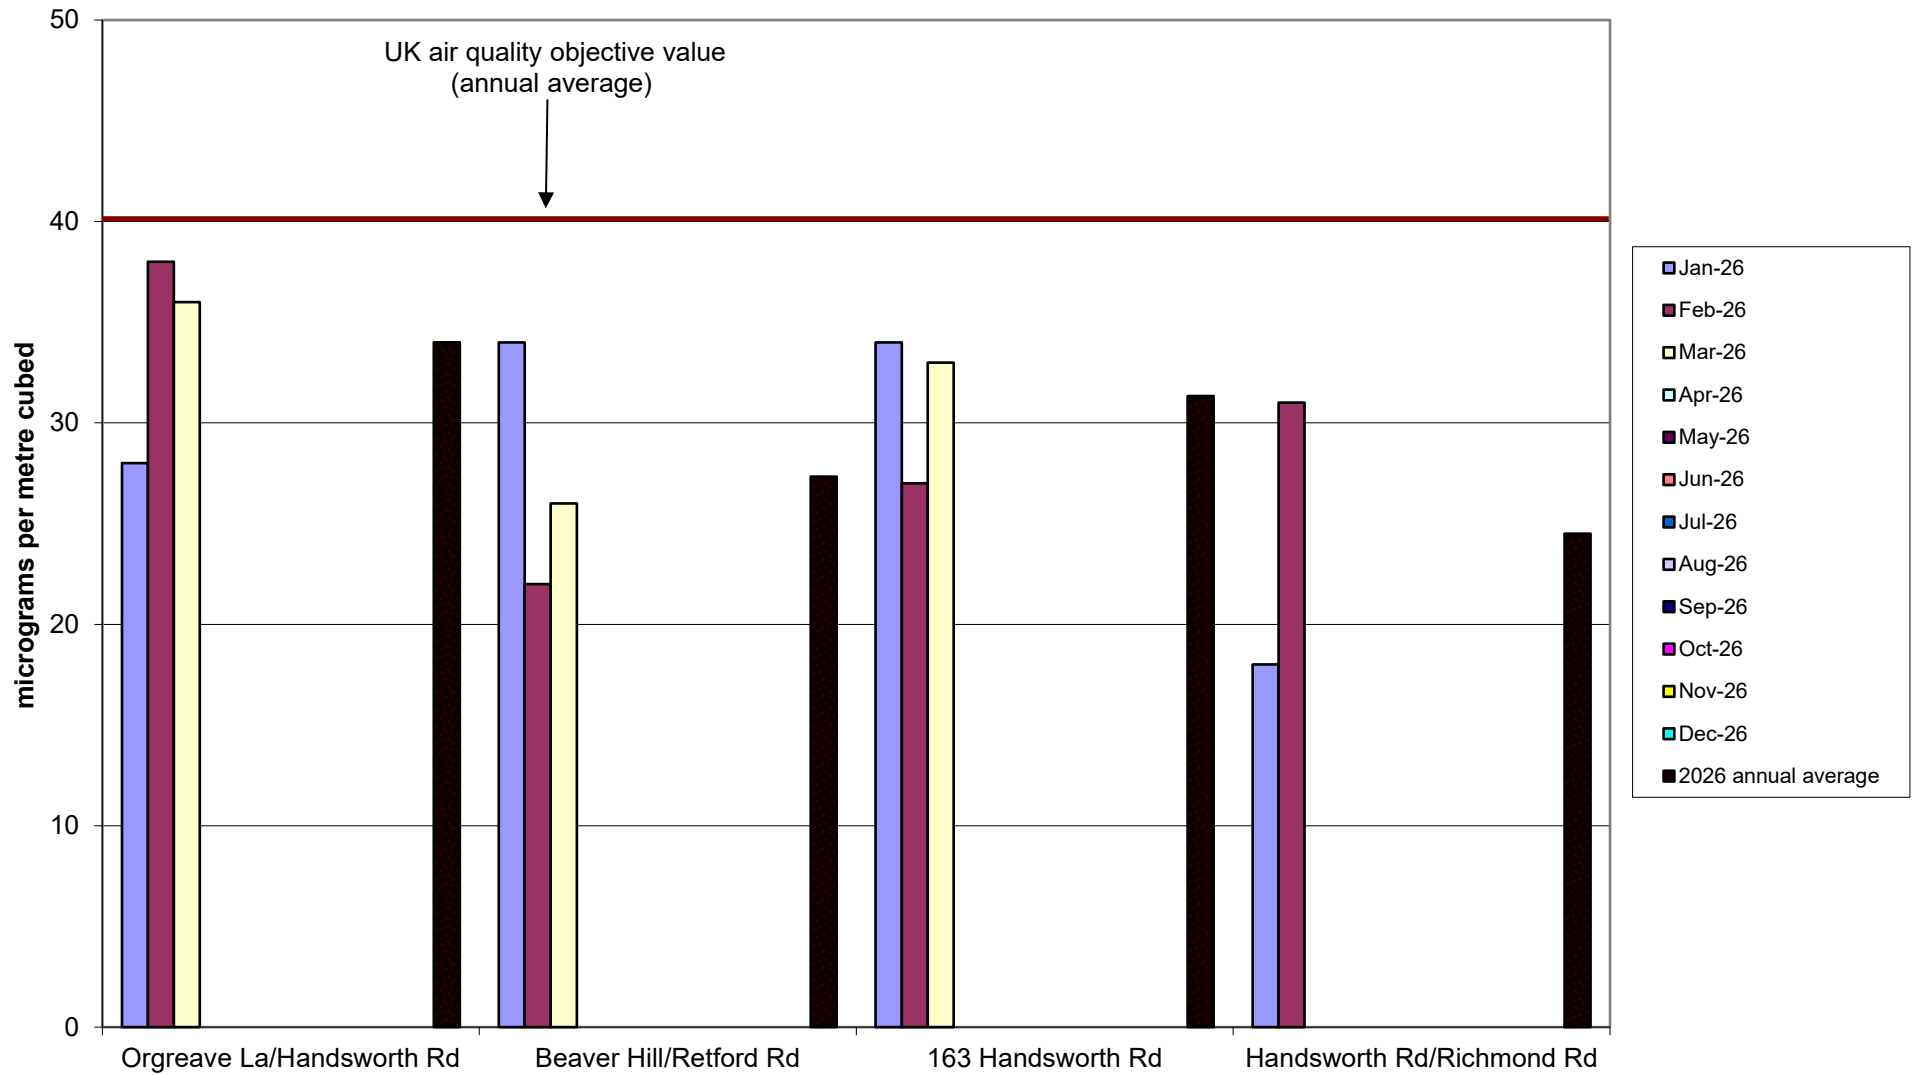

Crookesmoor Community Air Quality Monitoring of Nitrogen Dioxide - Raw unadjusted data
2026

Darnall Community Air Quality Monitoring of Nitrogen Dioxide - Raw unadjusted data
2026

Ecclesall Community Air Quality Monitoring of Nitrogen Dioxide - Raw unadjusted data
2026

Kelham Community Air Quality Monitoring of Nitrogen Dioxide - Raw unadjusted data
2026

Heeley-Meersbrook Community Air Quality Monitoring of Nitrogen Dioxide - Raw unadjusted data
2026

Hunter's Bar School Community Air Quality Monitoring of Nitrogen Dioxide - Raw unadjusted data
2026