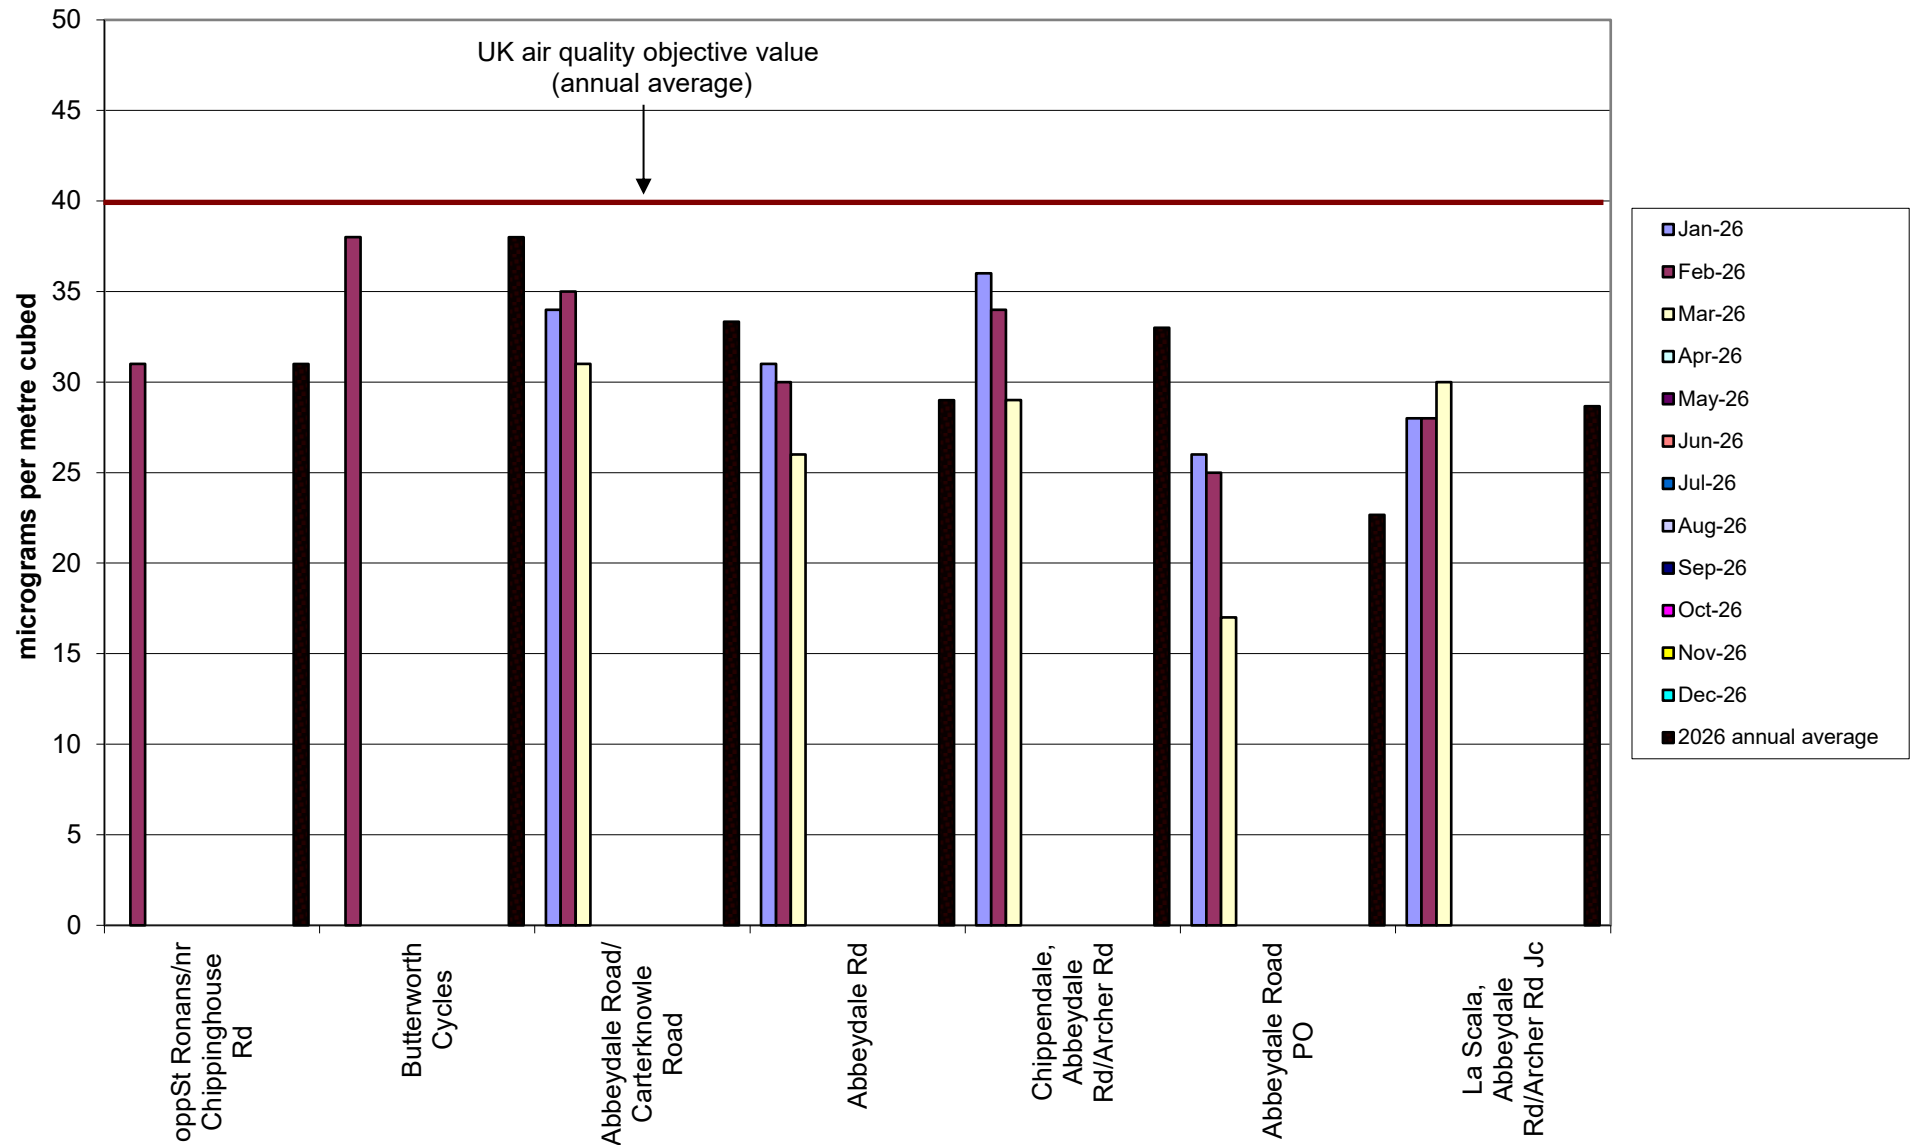

Abbeydale Road Corridor Community Air Quality Monitoring of Nitrogen Dioxide - Raw unadjusted data
2026

Burngreave Community Air Quality Monitoring of Nitrogen Dioxide - Raw unadjusted data
2026

Carterknowle and Millhouses Community Air Quality Monitoring of Nitrogen Dioxide - Raw unadjusted data
2026

Crookesmoor Community Air Quality Monitoring of Nitrogen Dioxide - Raw unadjusted data
2026

Darnall Community Air Quality Monitoring of Nitrogen Dioxide - Raw unadjusted data
2026

Ecclesall Community Air Quality Monitoring of Nitrogen Dioxide - Raw unadjusted data
2026

Kelham Community Air Quality Monitoring of Nitrogen Dioxide - Raw unadjusted data
2026

Heeley-Meersbrook Community Air Quality Monitoring of Nitrogen Dioxide - Raw unadjusted data
2026

Hunter's Bar School Community Air Quality Monitoring of Nitrogen Dioxide - Raw unadjusted data
2026