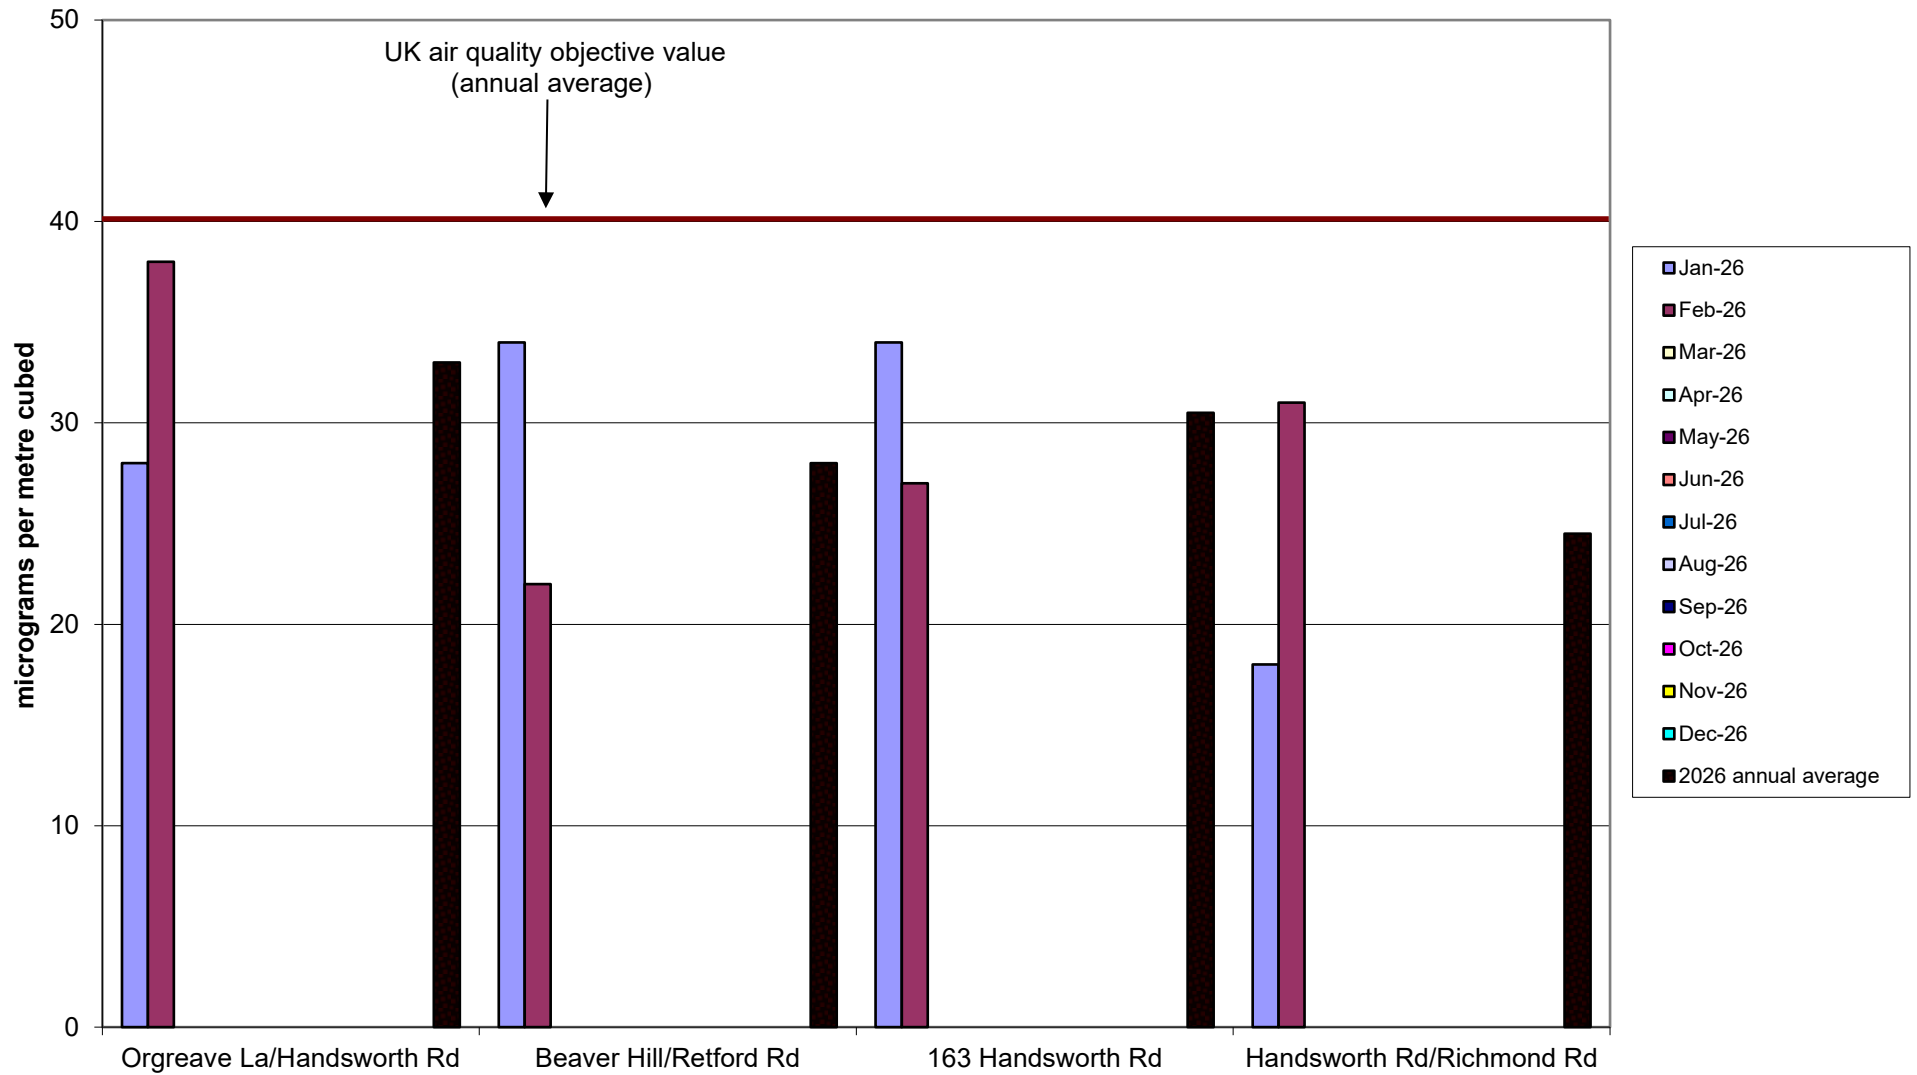

Crookesmoor Community Air Quality Monitoring of Nitrogen Dioxide - Raw unadjusted data  
2026

Darnall Community Air Quality Monitoring of Nitrogen Dioxide - Raw unadjusted data  
2026

Ecclesall Community Air Quality Monitoring of Nitrogen Dioxide - Raw unadjusted data  
2026

Kelham Community Air Quality Monitoring of Nitrogen Dioxide - Raw unadjusted data  
2026

Heeley-Meersbrook Community Air Quality Monitoring of Nitrogen Dioxide - Raw unadjusted data  
2026

Hunter's Bar School Community Air Quality Monitoring of Nitrogen Dioxide - Raw unadjusted data  
2026