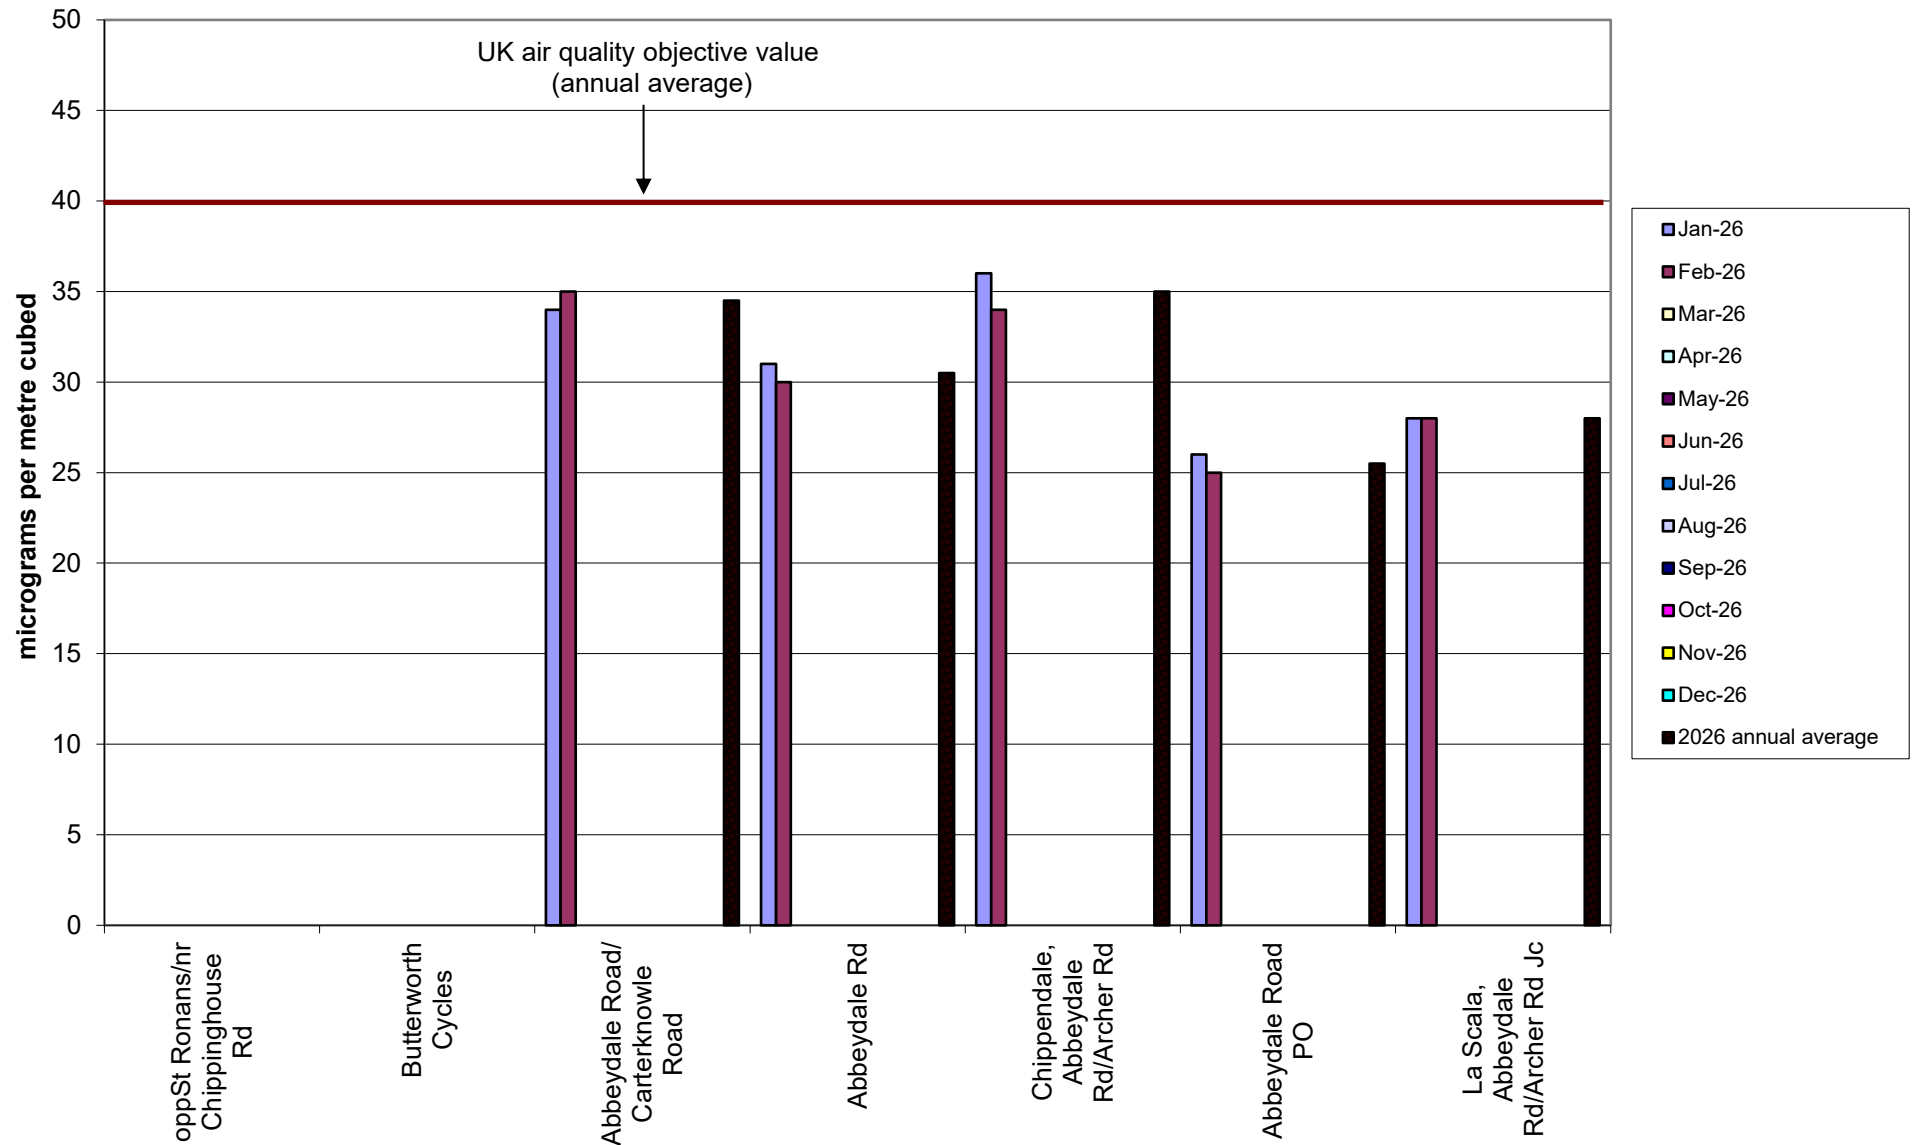

Abbeydale Road Corridor Community Air Quality Monitoring of Nitrogen Dioxide - Raw unadjusted data  
2026

Burngreave Community Air Quality Monitoring of Nitrogen Dioxide - Raw unadjusted data  
2026

Carterknowle and Millhouses Community Air Quality Monitoring of Nitrogen Dioxide - Raw unadjusted data  
2026

Crookesmoor Community Air Quality Monitoring of Nitrogen Dioxide - Raw unadjusted data  
2026

Darnall Community Air Quality Monitoring of Nitrogen Dioxide - Raw unadjusted data  
2026

Ecclesall Community Air Quality Monitoring of Nitrogen Dioxide - Raw unadjusted data  
2026

Kelham Community Air Quality Monitoring of Nitrogen Dioxide - Raw unadjusted data  
2026

Heeley-Meersbrook Community Air Quality Monitoring of Nitrogen Dioxide - Raw unadjusted data  
2026

Hunter's Bar School Community Air Quality Monitoring of Nitrogen Dioxide - Raw unadjusted data  
2026