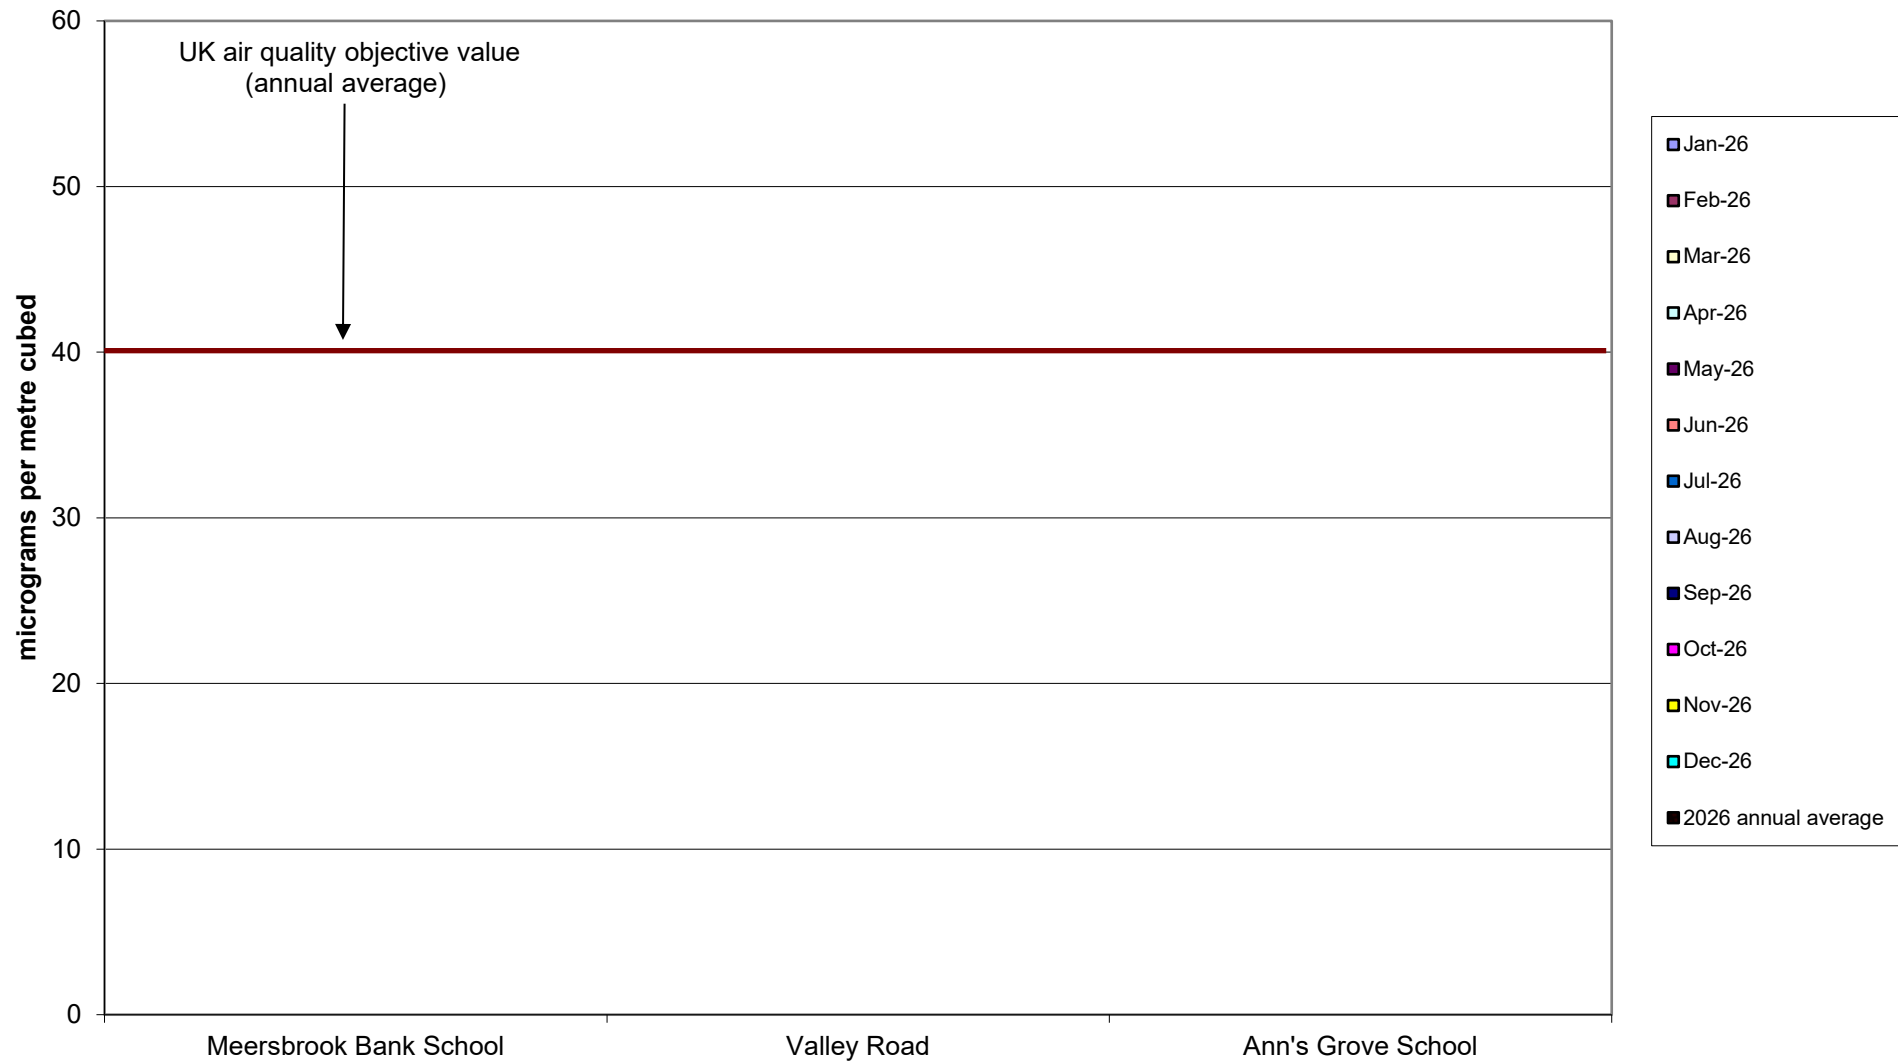

Crookesmoor Community Air Quality Monitoring of Nitrogen Dioxide - Raw unadjusted data  
2026

Darnall Community Air Quality Monitoring of Nitrogen Dioxide - Raw unadjusted data  
2026

Ecclesall Community Air Quality Monitoring of Nitrogen Dioxide - Raw unadjusted data  
2026

Kelham Community Air Quality Monitoring of Nitrogen Dioxide - Raw unadjusted data  
2026

Heeley-Meersbrook Community Air Quality Monitoring of Nitrogen Dioxide - Raw unadjusted data  
2026

Hunter's Bar School Community Air Quality Monitoring of Nitrogen Dioxide - Raw unadjusted data  
2026