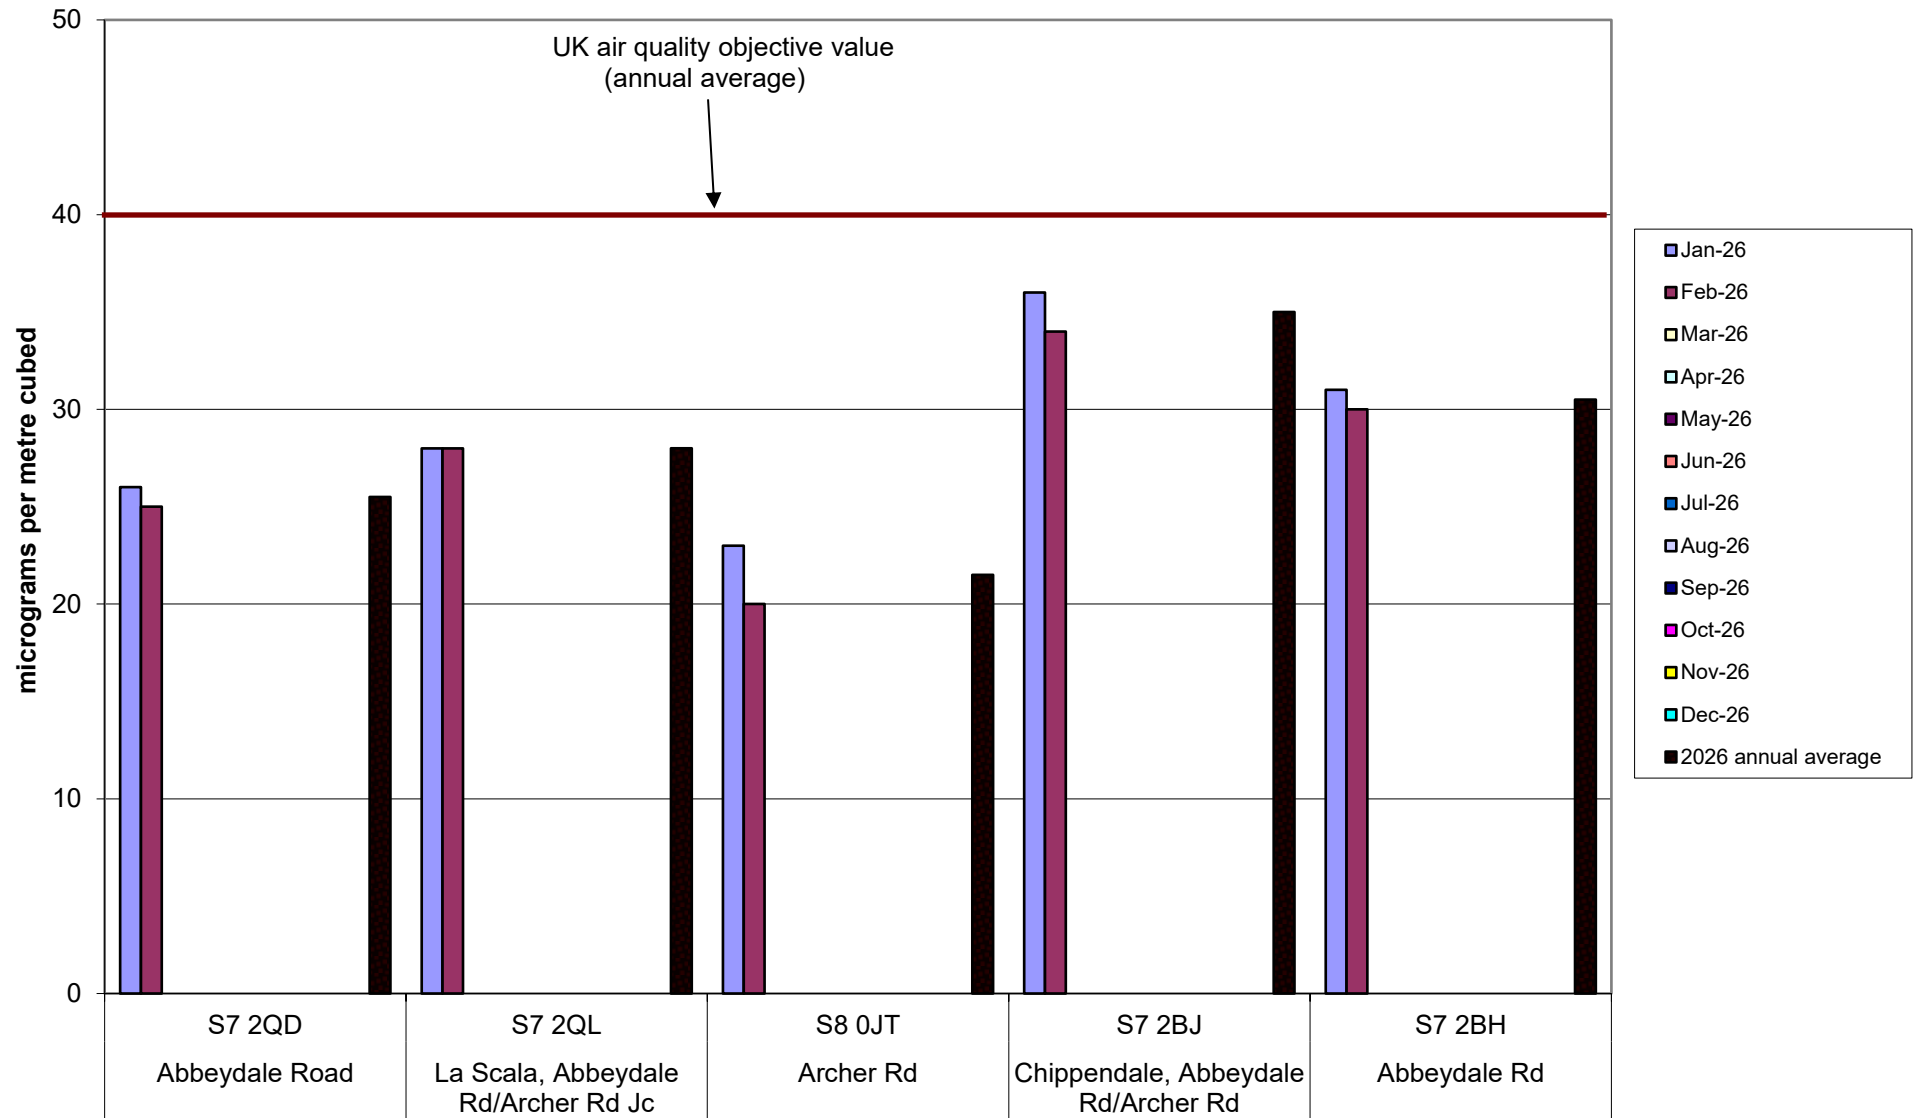

Abbeydale Road Corridor Community Air Quality Monitoring of Nitrogen Dioxide - Raw unadjusted data  
2026

Burngreave Community Air Quality Monitoring of Nitrogen Dioxide - Raw unadjusted data  
2026

Carterknowle and Millhouses Community Air Quality Monitoring of Nitrogen Dioxide - Raw unadjusted data  
2026

Crookesmoor Community Air Quality Monitoring of Nitrogen Dioxide - Raw unadjusted data  
2026

Darnall Community Air Quality Monitoring of Nitrogen Dioxide - Raw unadjusted data  
2026

Ecclesall Community Air Quality Monitoring of Nitrogen Dioxide - Raw unadjusted data  
2026

Kelham Community Air Quality Monitoring of Nitrogen Dioxide - Raw unadjusted data  
2026

Heeley-Meersbrook Community Air Quality Monitoring of Nitrogen Dioxide - Raw unadjusted data  
2026

Hunter's Bar School Community Air Quality Monitoring of Nitrogen Dioxide - Raw unadjusted data  
2026