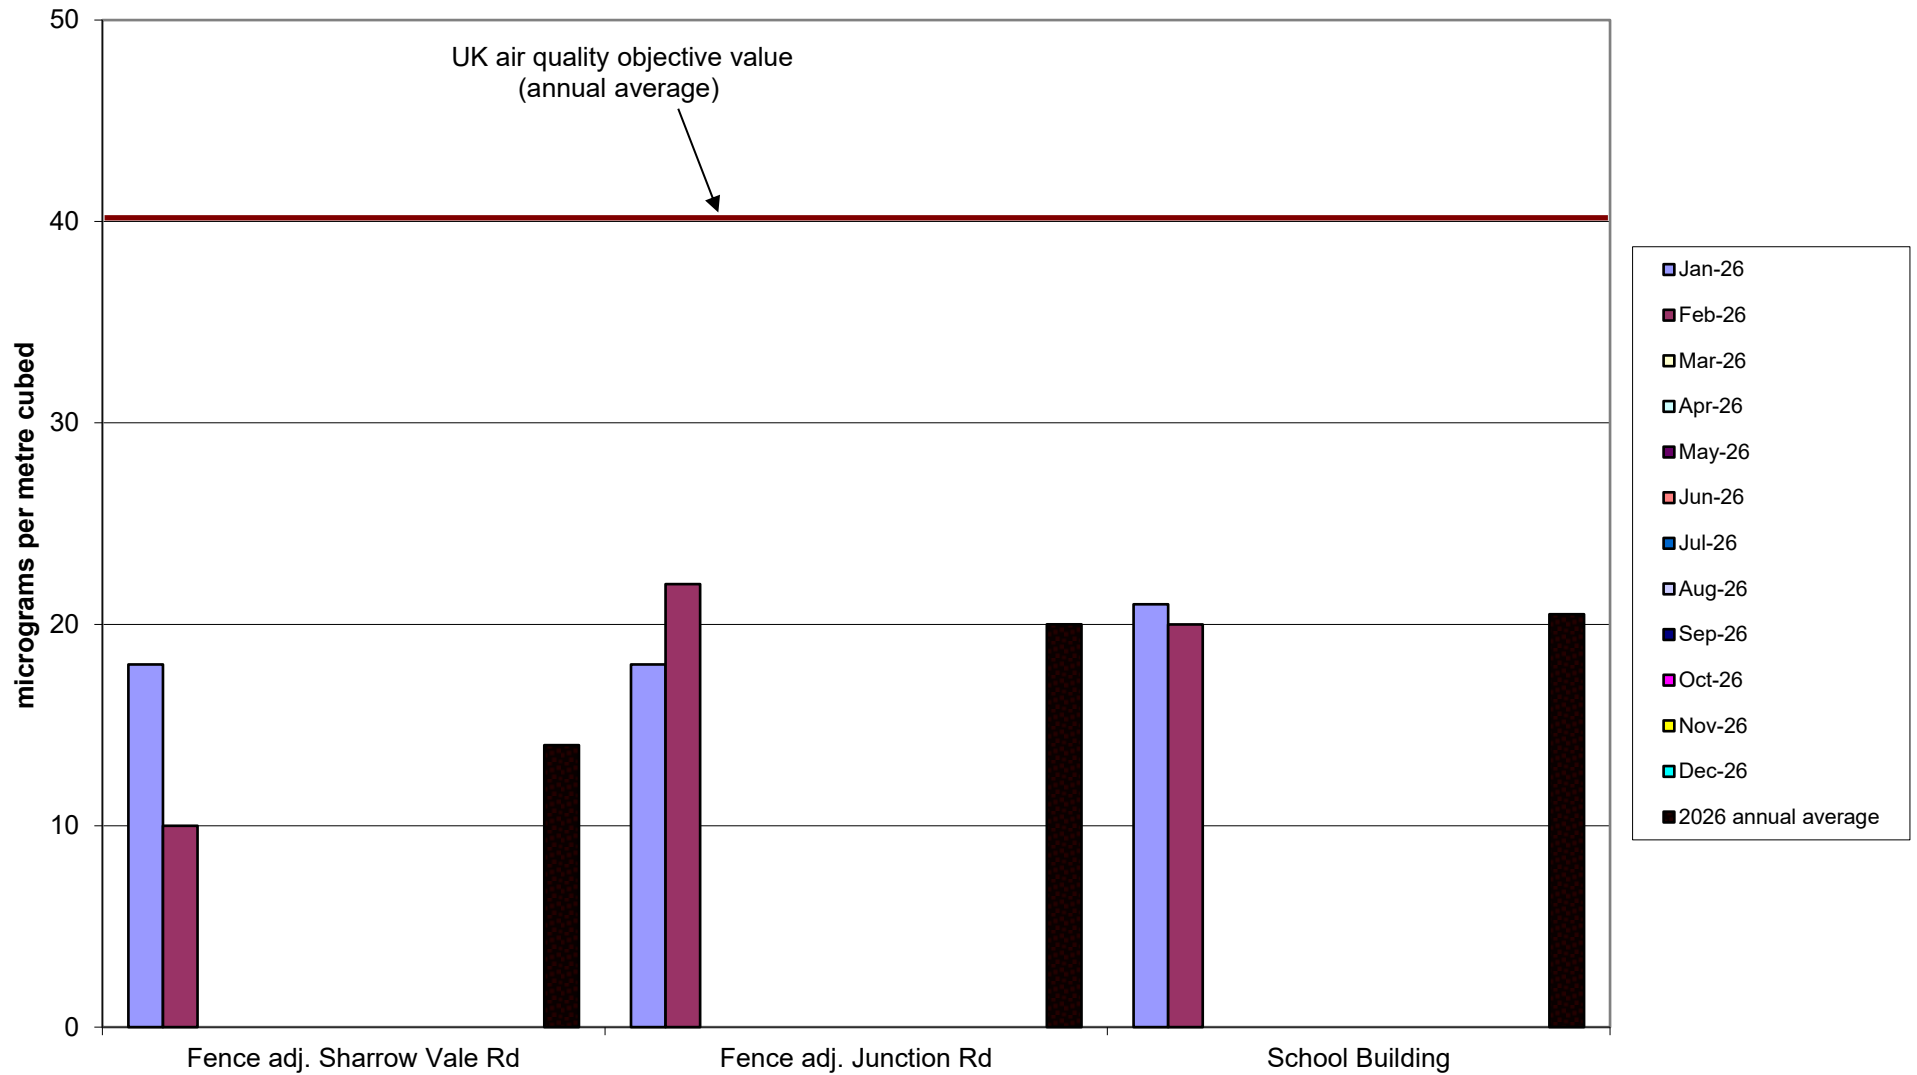

Crookesmoor Community Air Quality Monitoring of Nitrogen Dioxide - Raw unadjusted data  
2026

Darnall Community Air Quality Monitoring of Nitrogen Dioxide - Raw unadjusted data  
2026

Ecclesall Community Air Quality Monitoring of Nitrogen Dioxide - Raw unadjusted data  
2026

Kelham Community Air Quality Monitoring of Nitrogen Dioxide - Raw unadjusted data  
2026

Heeley-Meersbrook Community Air Quality Monitoring of Nitrogen Dioxide - Raw unadjusted data  
2026

Hunter's Bar School Community Air Quality Monitoring of Nitrogen Dioxide - Raw unadjusted data  
2026