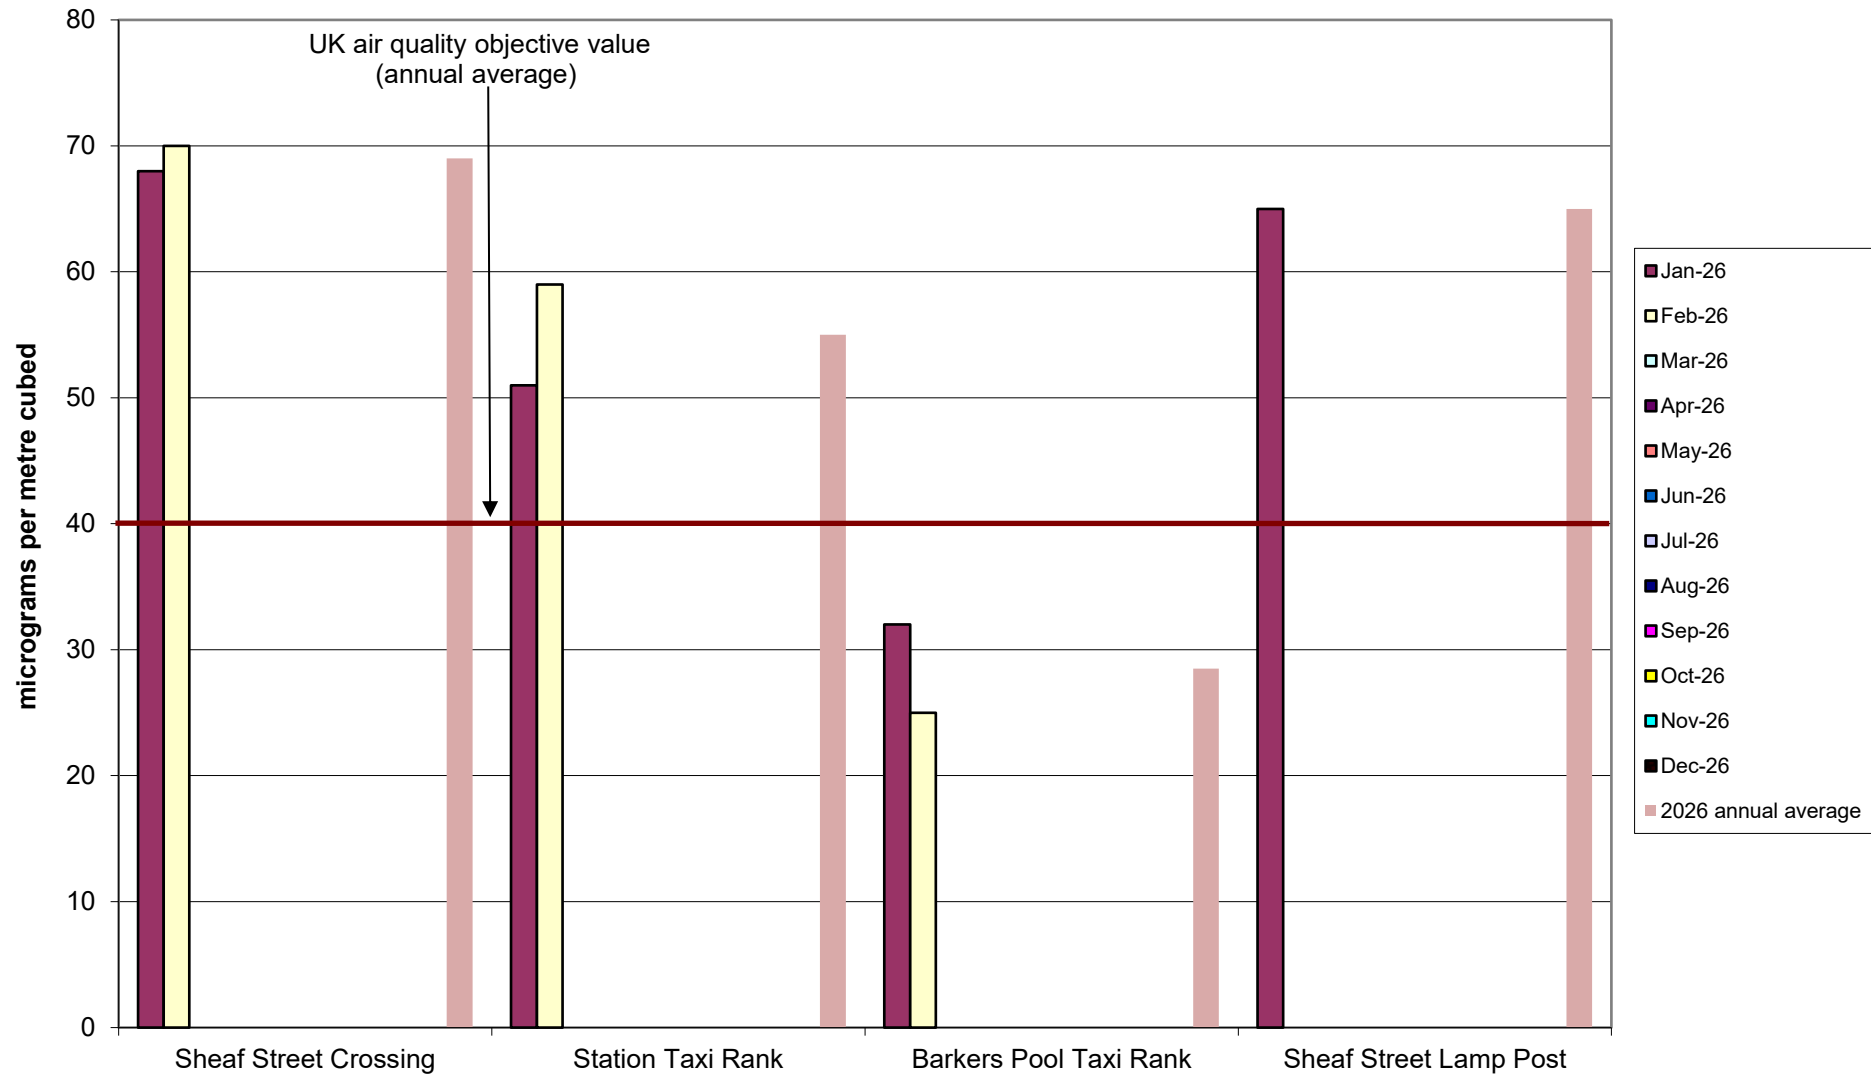

Kelham Community Air Quality Monitoring of Nitrogen Dioxide - Raw unadjusted data  
2026

Heeley-Meersbrook Community Air Quality Monitoring of Nitrogen Dioxide - Raw unadjusted data  
2026

Hunter's Bar School Community Air Quality Monitoring of Nitrogen Dioxide - Raw unadjusted data  
2026

Miscellaneous Community Air Quality Monitoring of Nitrogen Dioxide - Raw unadjusted data  
2026

Nether Edge Community Air Quality Monitoring of Nitrogen Dioxide - Raw unadjusted data  
2026

Parkwood Springs Community Air Quality Monitoring of Nitrogen Dioxide - Raw unadjusted data  
2026

Deepcar Community Air Quality Monitoring of Nitrogen Dioxide - Raw unadjusted data  
2026

Hallam Community Air Quality Monitoring of Nitrogen Dioxide - Raw unadjusted data  
2026

Kelham Community Air Quality Monitoring of Nitrogen Dioxide - Raw unadjusted data  
2026