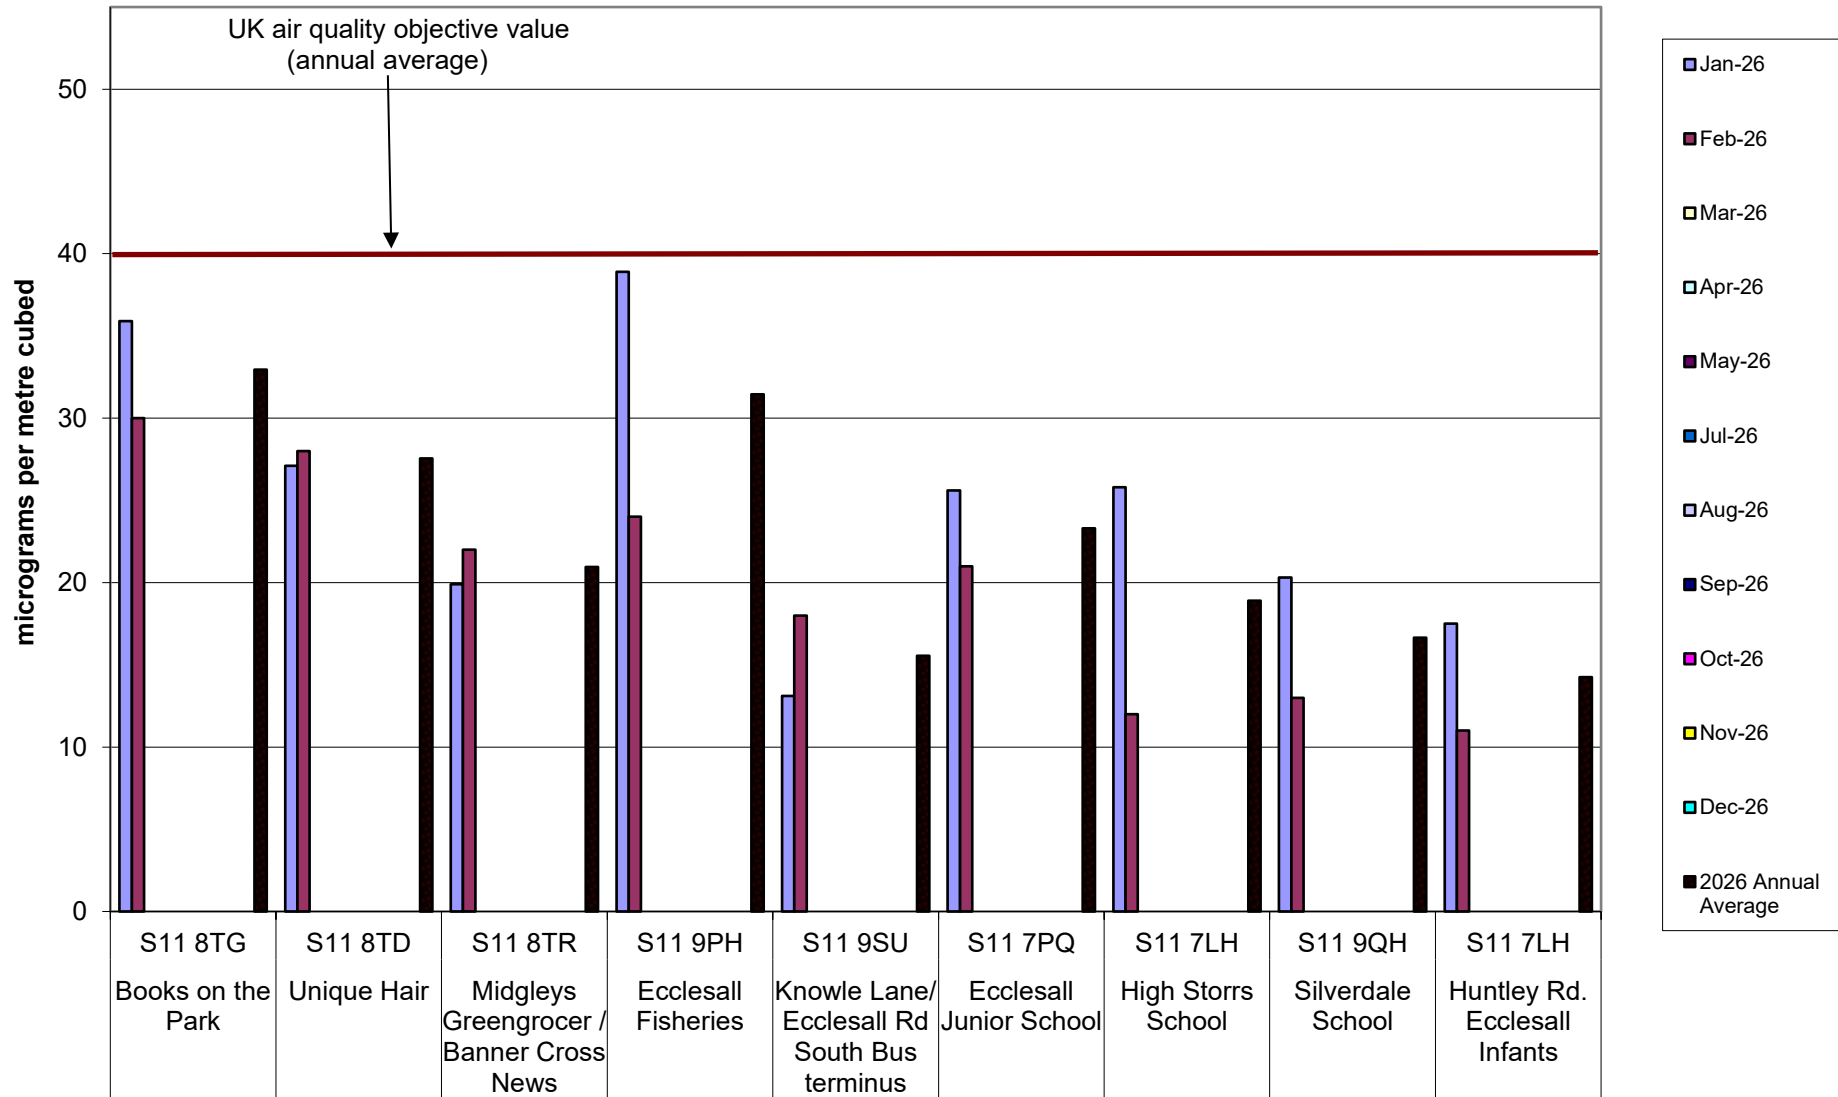

Abbeydale Road Corridor Community Air Quality Monitoring of Nitrogen Dioxide - Raw unadjusted data  
2026

Burngreave Community Air Quality Monitoring of Nitrogen Dioxide - Raw unadjusted data  
2026

Carterknowle and Millhouses Community Air Quality Monitoring of Nitrogen Dioxide - Raw unadjusted data  
2026

Crookesmoor Community Air Quality Monitoring of Nitrogen Dioxide - Raw unadjusted data  
2026

Darnall Community Air Quality Monitoring of Nitrogen Dioxide - Raw unadjusted data  
2026

Ecclesall Community Air Quality Monitoring of Nitrogen Dioxide - Raw unadjusted data  
2026