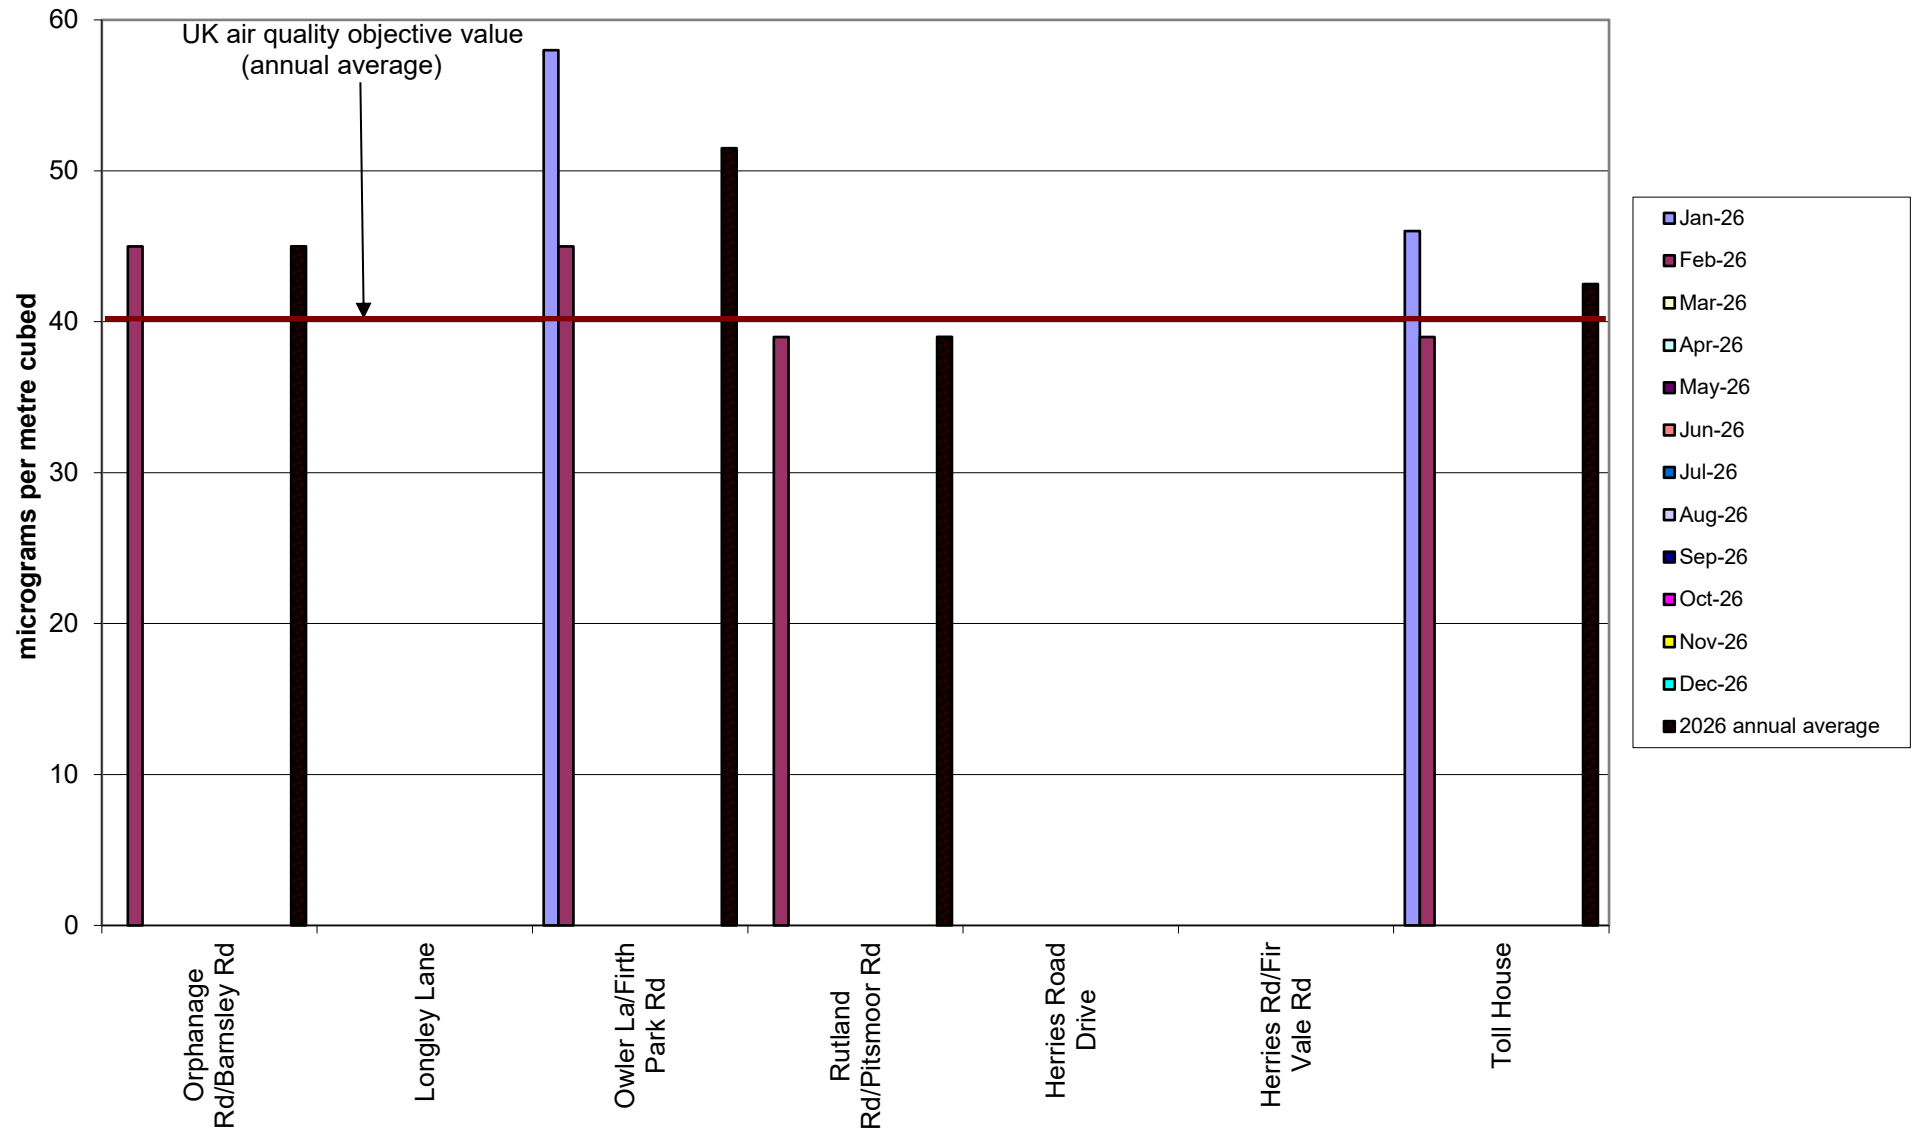

Abbeydale Road Corridor Community Air Quality Monitoring of Nitrogen Dioxide - Raw unadjusted data  
2026

Burngreave Community Air Quality Monitoring of Nitrogen Dioxide - Raw unadjusted data  
2026

Carterknowle and Millhouses Community Air Quality Monitoring of Nitrogen Dioxide - Raw unadjusted data  
2026

Crookesmoor Community Air Quality Monitoring of Nitrogen Dioxide - Raw unadjusted data  
2026

Darnall Community Air Quality Monitoring of Nitrogen Dioxide - Raw unadjusted data  
2026

Ecclesall Community Air Quality Monitoring of Nitrogen Dioxide - Raw unadjusted data  
2026

Kelham Community Air Quality Monitoring of Nitrogen Dioxide - Raw unadjusted data  
2026

Heeley-Meersbrook Community Air Quality Monitoring of Nitrogen Dioxide - Raw unadjusted data  
2026

Hunter's Bar School Community Air Quality Monitoring of Nitrogen Dioxide - Raw unadjusted data  
2026