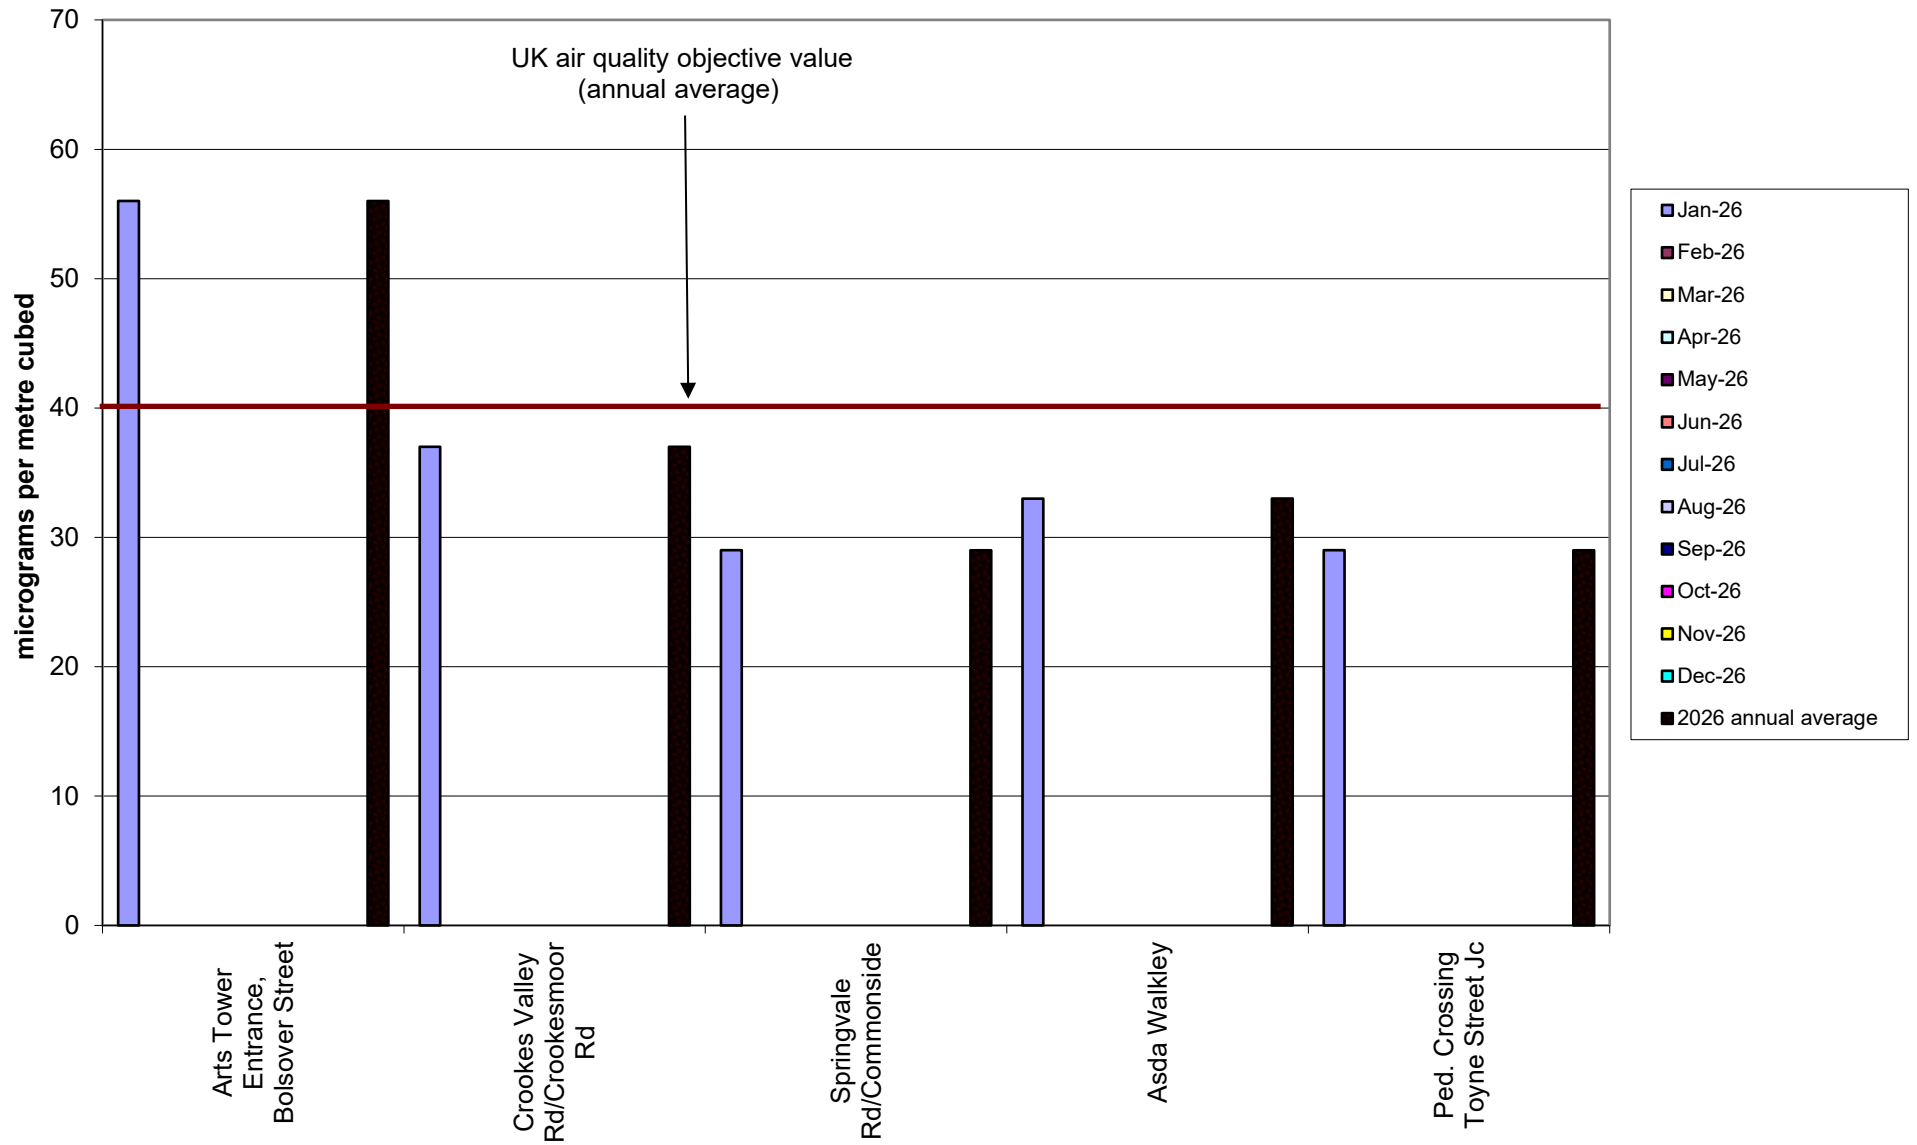

Abbeydale Road Corridor Community Air Quality Monitoring of Nitrogen Dioxide - Raw unadjusted data  
2026

Burngreave Community Air Quality Monitoring of Nitrogen Dioxide - Raw unadjusted data  
2026

Carterknowle and Millhouses Community Air Quality Monitoring of Nitrogen Dioxide - Raw unadjusted data  
2026

Crookesmoor Community Air Quality Monitoring of Nitrogen Dioxide - Raw unadjusted data  
2026

Darnall Community Air Quality Monitoring of Nitrogen Dioxide - Raw unadjusted data  
2026

Ecclesall Community Air Quality Monitoring of Nitrogen Dioxide - Raw unadjusted data  
2026

Kelham Community Air Quality Monitoring of Nitrogen Dioxide - Raw unadjusted data  
2026

Heeley-Meersbrook Community Air Quality Monitoring of Nitrogen Dioxide - Raw unadjusted data  
2026

Hunter's Bar School Community Air Quality Monitoring of Nitrogen Dioxide - Raw unadjusted data  
2026