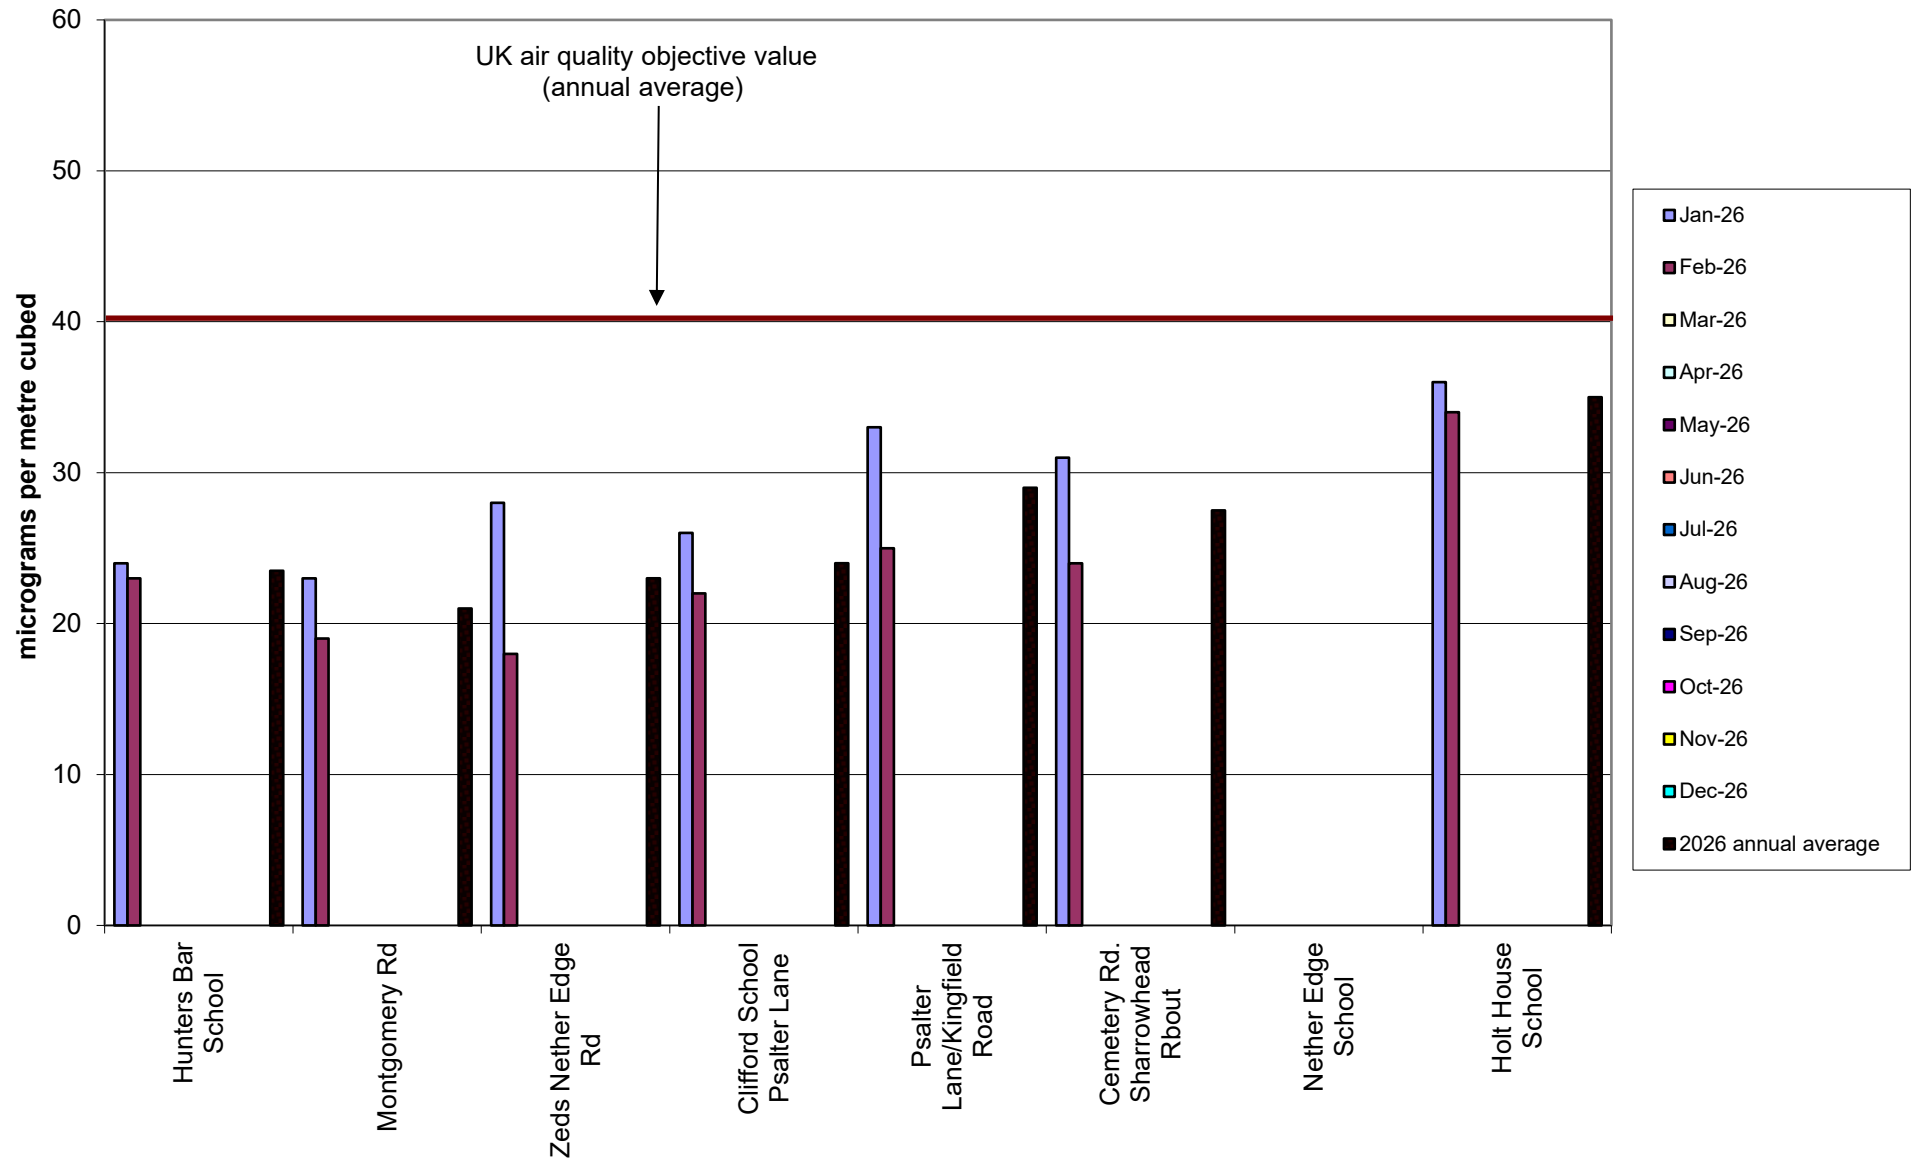

Crookesmoor Community Air Quality Monitoring of Nitrogen Dioxide - Raw unadjusted data  
2026

Darnall Community Air Quality Monitoring of Nitrogen Dioxide - Raw unadjusted data  
2026

Ecclesall Community Air Quality Monitoring of Nitrogen Dioxide - Raw unadjusted data  
2026

Kelham Community Air Quality Monitoring of Nitrogen Dioxide - Raw unadjusted data  
2026

Heeley-Meersbrook Community Air Quality Monitoring of Nitrogen Dioxide - Raw unadjusted data  
2026

Hunter's Bar School Community Air Quality Monitoring of Nitrogen Dioxide - Raw unadjusted data  
2026

Miscellaneous Community Air Quality Monitoring of Nitrogen Dioxide - Raw unadjusted data  
2026

Nether Edge Community Air Quality Monitoring of Nitrogen Dioxide - Raw unadjusted data  
2026

Parkwood Springs Community Air Quality Monitoring of Nitrogen Dioxide - Raw unadjusted data  
2026