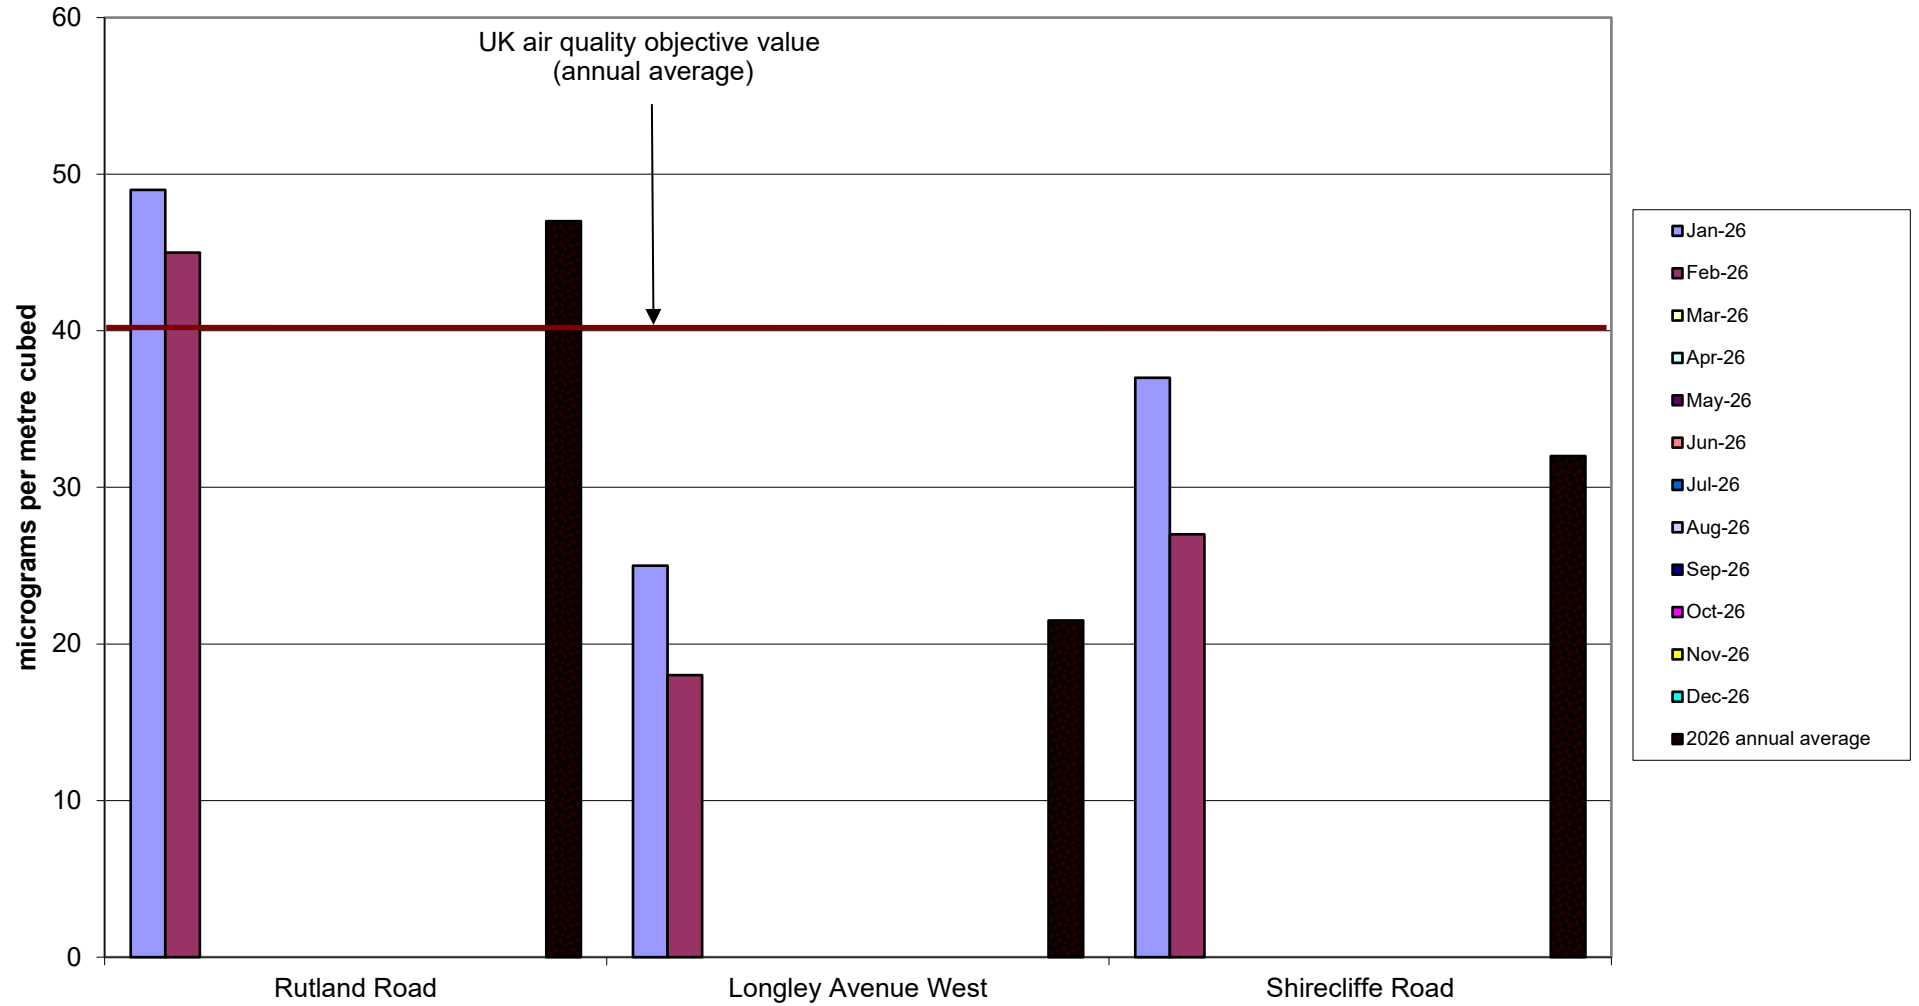

Kelham Community Air Quality Monitoring of Nitrogen Dioxide - Raw unadjusted data  
2026

Heeley-Meersbrook Community Air Quality Monitoring of Nitrogen Dioxide - Raw unadjusted data  
2026

Hunter's Bar School Community Air Quality Monitoring of Nitrogen Dioxide - Raw unadjusted data  
2026

Miscellaneous Community Air Quality Monitoring of Nitrogen Dioxide - Raw unadjusted data  
2026

Nether Edge Community Air Quality Monitoring of Nitrogen Dioxide - Raw unadjusted data  
2026

Parkwood Springs Community Air Quality Monitoring of Nitrogen Dioxide - Raw unadjusted data  
2026