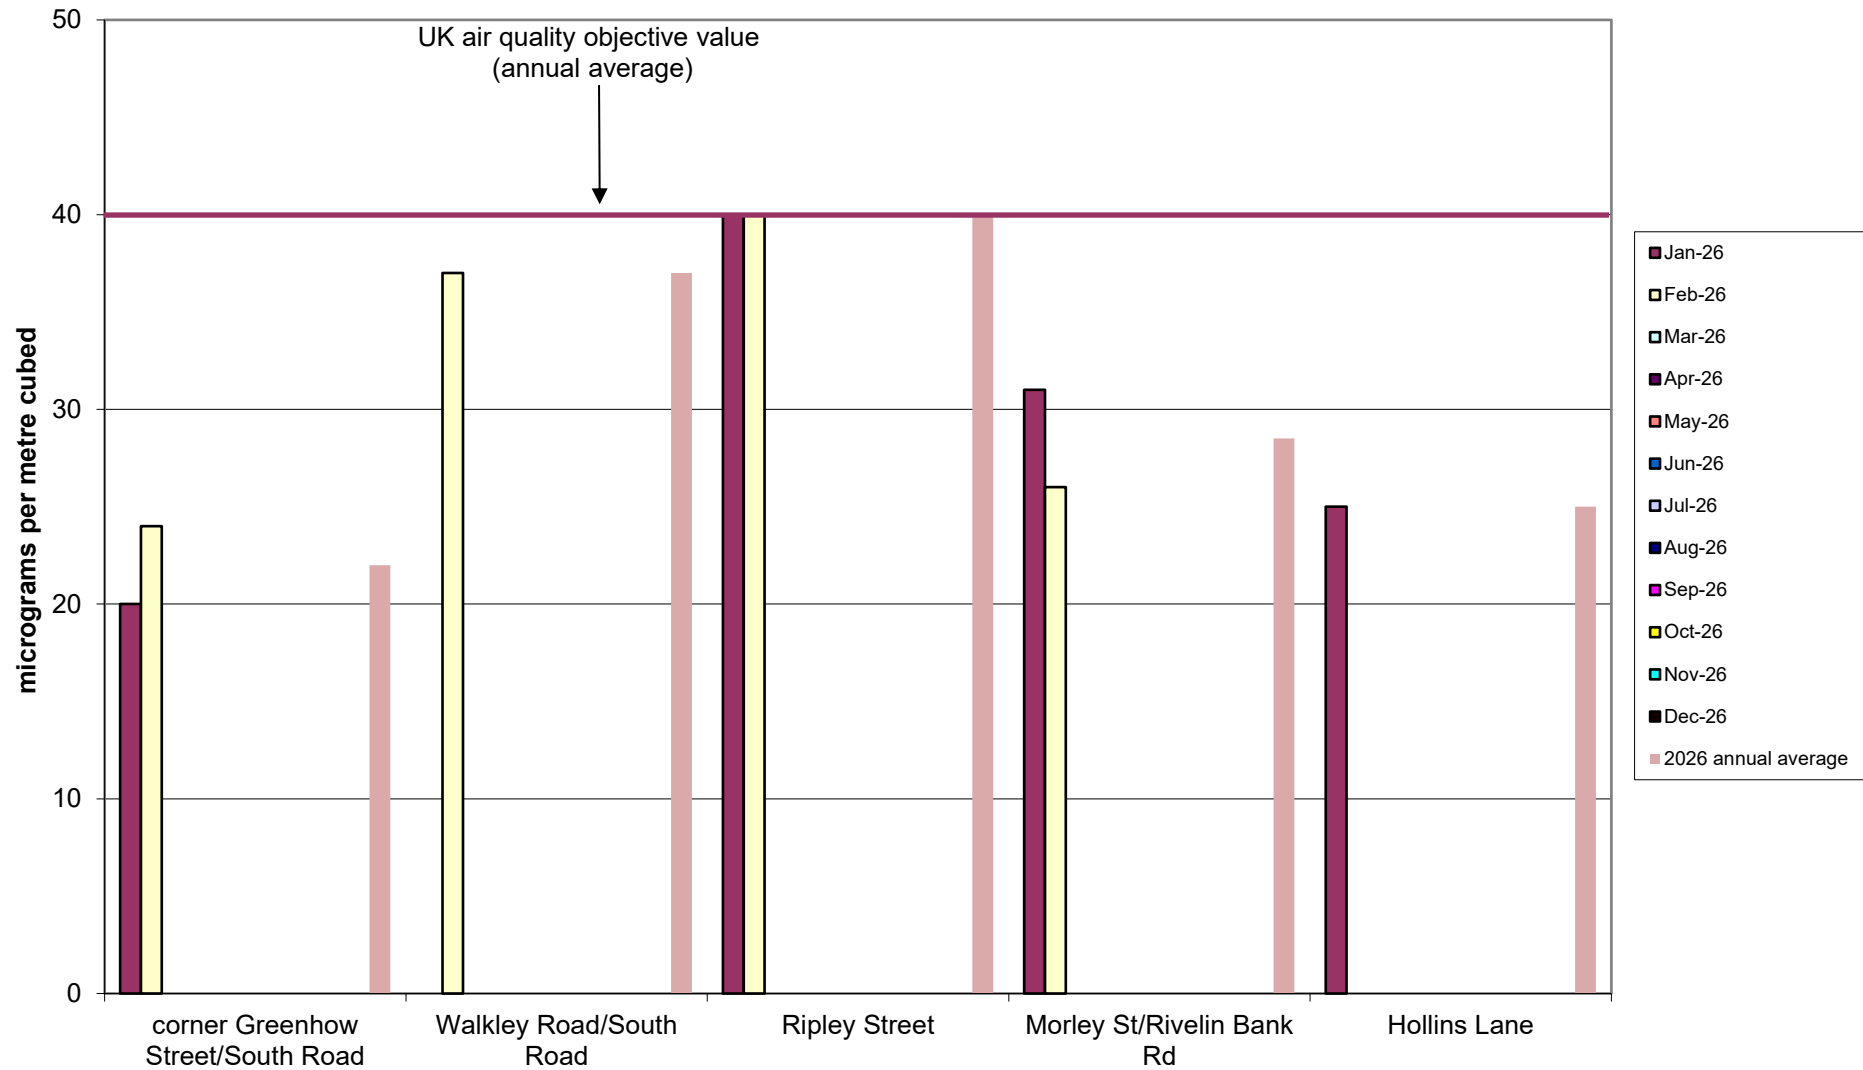

Deepcar Community Air Quality Monitoring of Nitrogen Dioxide - Raw unadjusted data  
2026

Hallam Community Air Quality Monitoring of Nitrogen Dioxide - Raw unadjusted data  
2026

Kelham Community Air Quality Monitoring of Nitrogen Dioxide - Raw unadjusted data  
2026

Tinsley Community Air Quality Monitoring of Nitrogen Dioxide - Raw unadjusted data  
2026

Walkley Community Air Quality Monitoring of Nitrogen Dioxide - Raw unadjusted data  
2026

Woodseats School Air Quality Monitoring of Nitrogen Dioxide - Raw unadjusted data  
2026