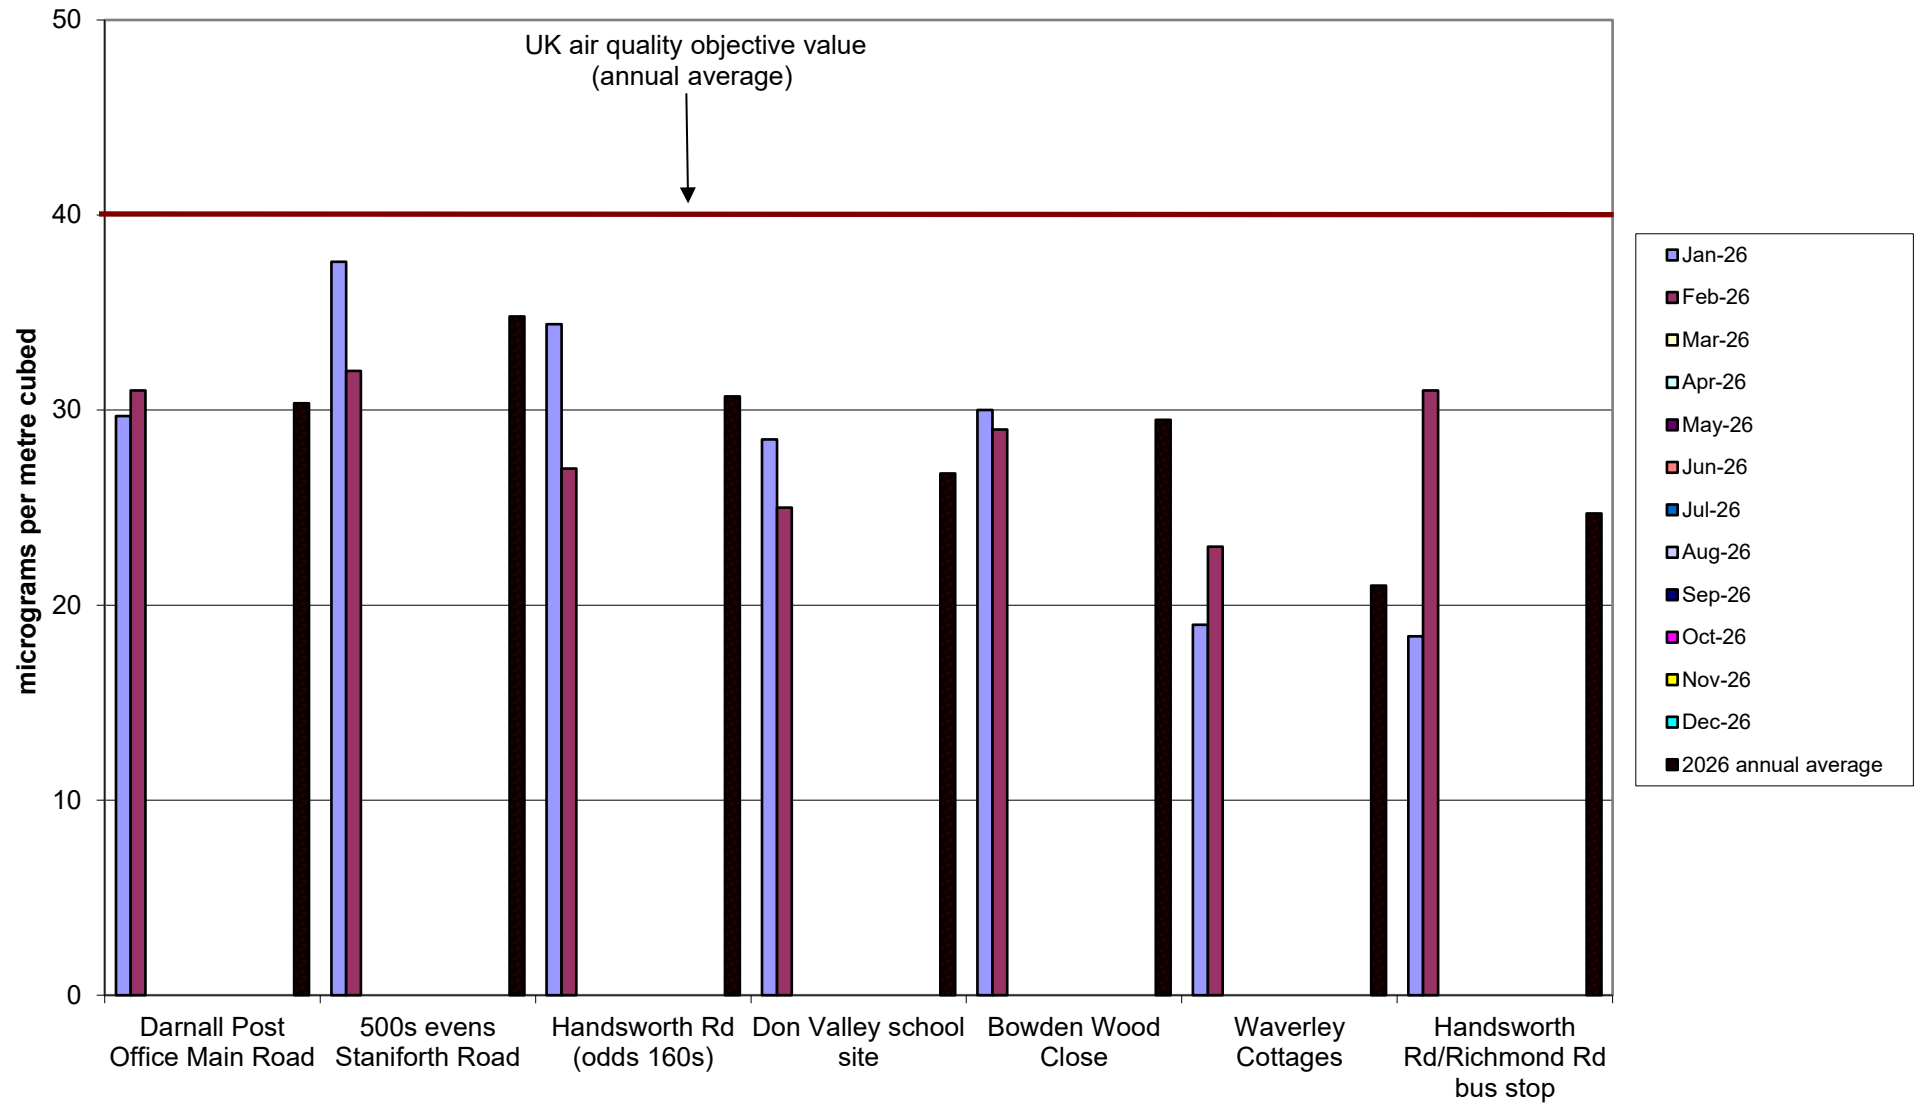

Abbeydale Road Corridor Community Air Quality Monitoring of Nitrogen Dioxide - Raw unadjusted data  
2026

Burngreave Community Air Quality Monitoring of Nitrogen Dioxide - Raw unadjusted data  
2026

Carterknowle and Millhouses Community Air Quality Monitoring of Nitrogen Dioxide - Raw unadjusted data  
2026

Crookesmoor Community Air Quality Monitoring of Nitrogen Dioxide - Raw unadjusted data  
2026

Darnall Community Air Quality Monitoring of Nitrogen Dioxide - Raw unadjusted data  
2026

Ecclesall Community Air Quality Monitoring of Nitrogen Dioxide - Raw unadjusted data  
2026