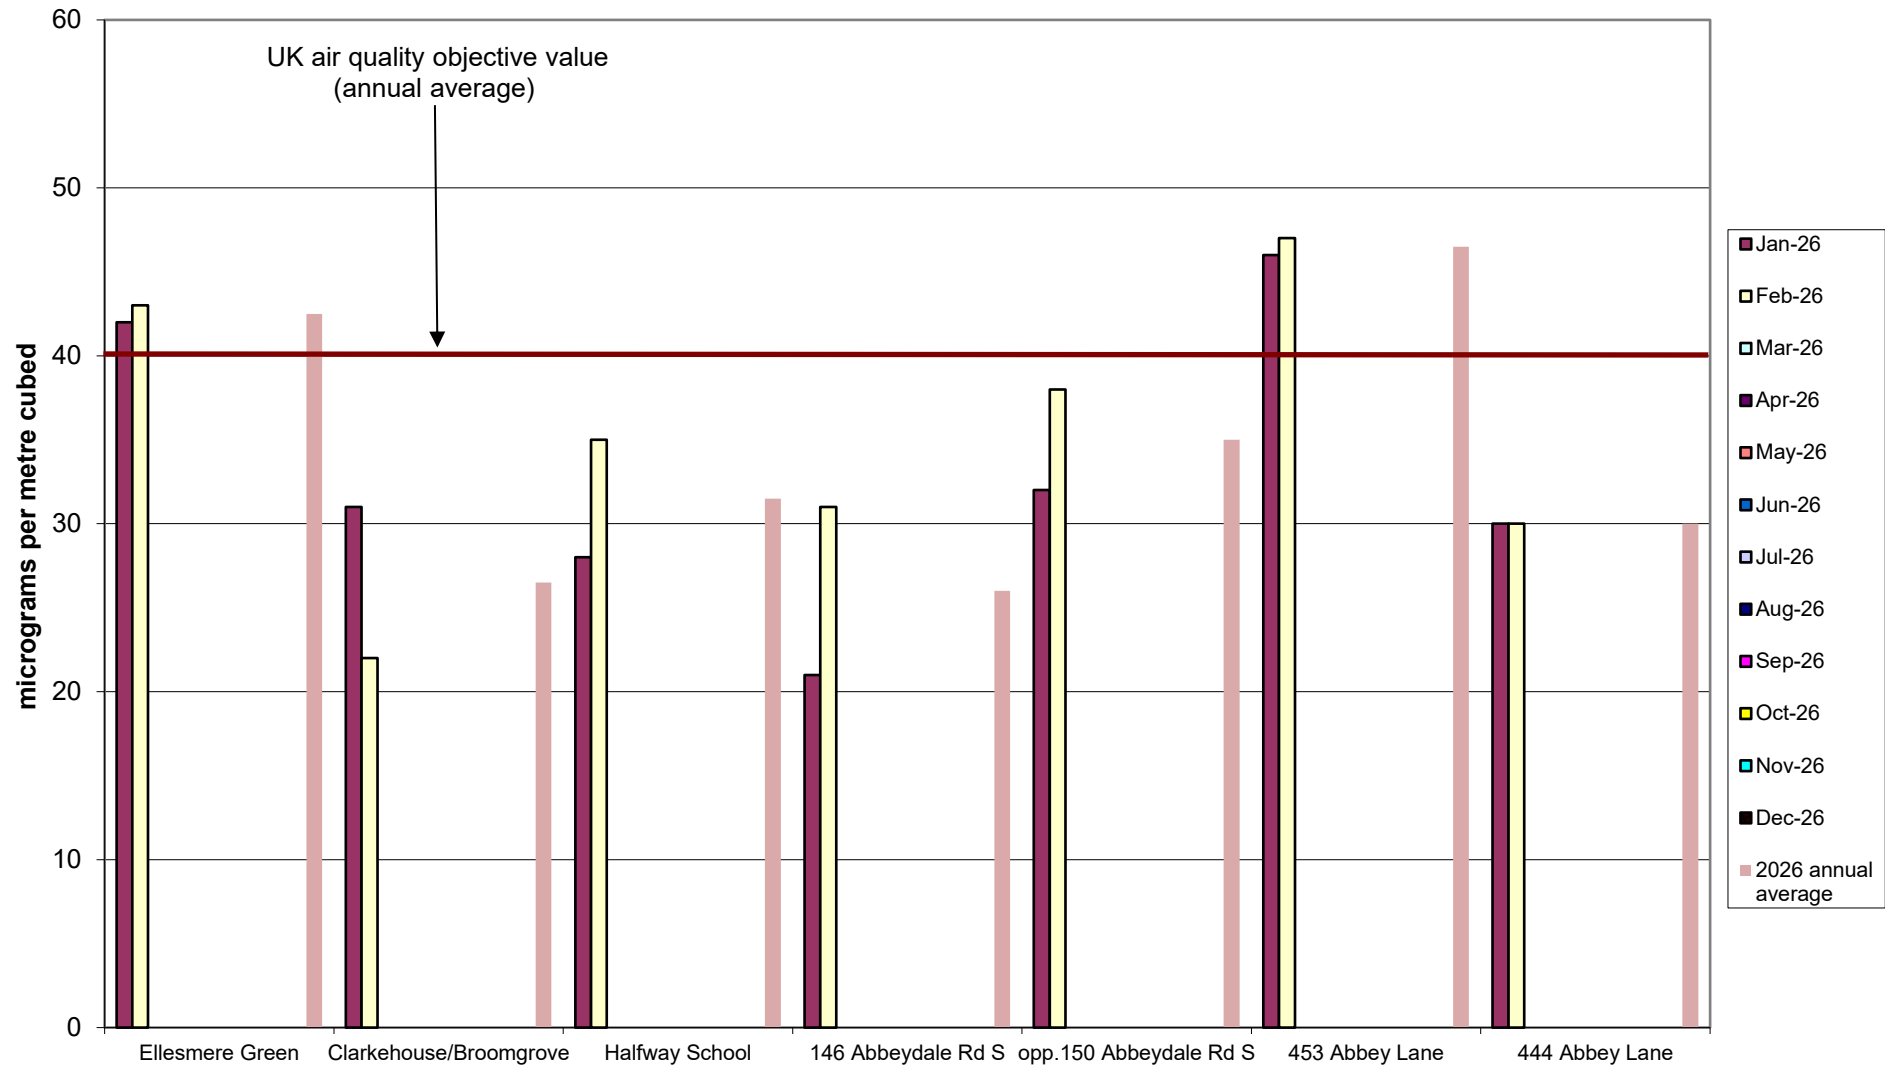

Kelham Community Air Quality Monitoring of Nitrogen Dioxide - Raw unadjusted data  
2026

Heeley-Meersbrook Community Air Quality Monitoring of Nitrogen Dioxide - Raw unadjusted data  
2026

Hunter's Bar School Community Air Quality Monitoring of Nitrogen Dioxide - Raw unadjusted data  
2026

Miscellaneous Community Air Quality Monitoring of Nitrogen Dioxide - Raw unadjusted data  
2026

Nether Edge Community Air Quality Monitoring of Nitrogen Dioxide - Raw unadjusted data  
2026

Parkwood Springs Community Air Quality Monitoring of Nitrogen Dioxide - Raw unadjusted data  
2026