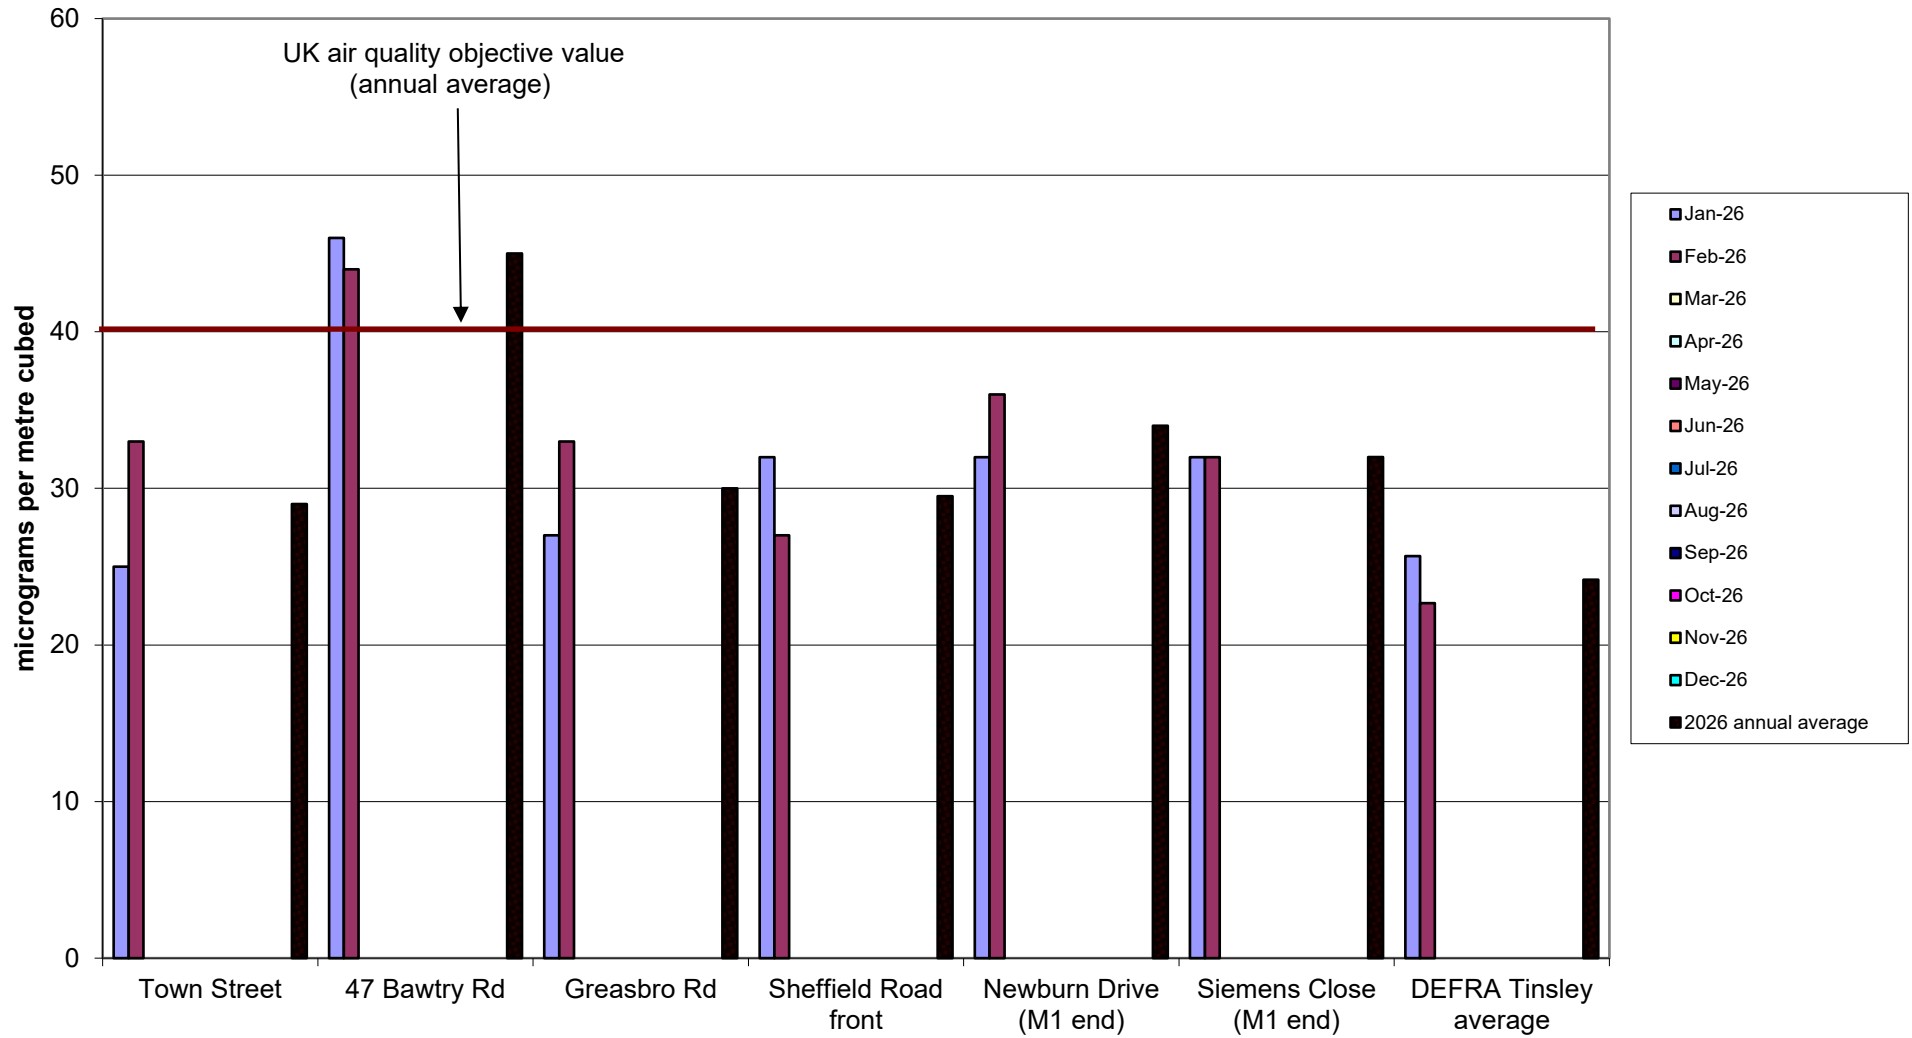

Deepcar Community Air Quality Monitoring of Nitrogen Dioxide - Raw unadjusted data  
2026

Hallam Community Air Quality Monitoring of Nitrogen Dioxide - Raw unadjusted data  
2026

Kelham Community Air Quality Monitoring of Nitrogen Dioxide - Raw unadjusted data  
2026

Tinsley Community Air Quality Monitoring of Nitrogen Dioxide - Raw unadjusted data  
2026

Walkley Community Air Quality Monitoring of Nitrogen Dioxide - Raw unadjusted data  
2026

Woodseats School Air Quality Monitoring of Nitrogen Dioxide - Raw unadjusted data  
2026