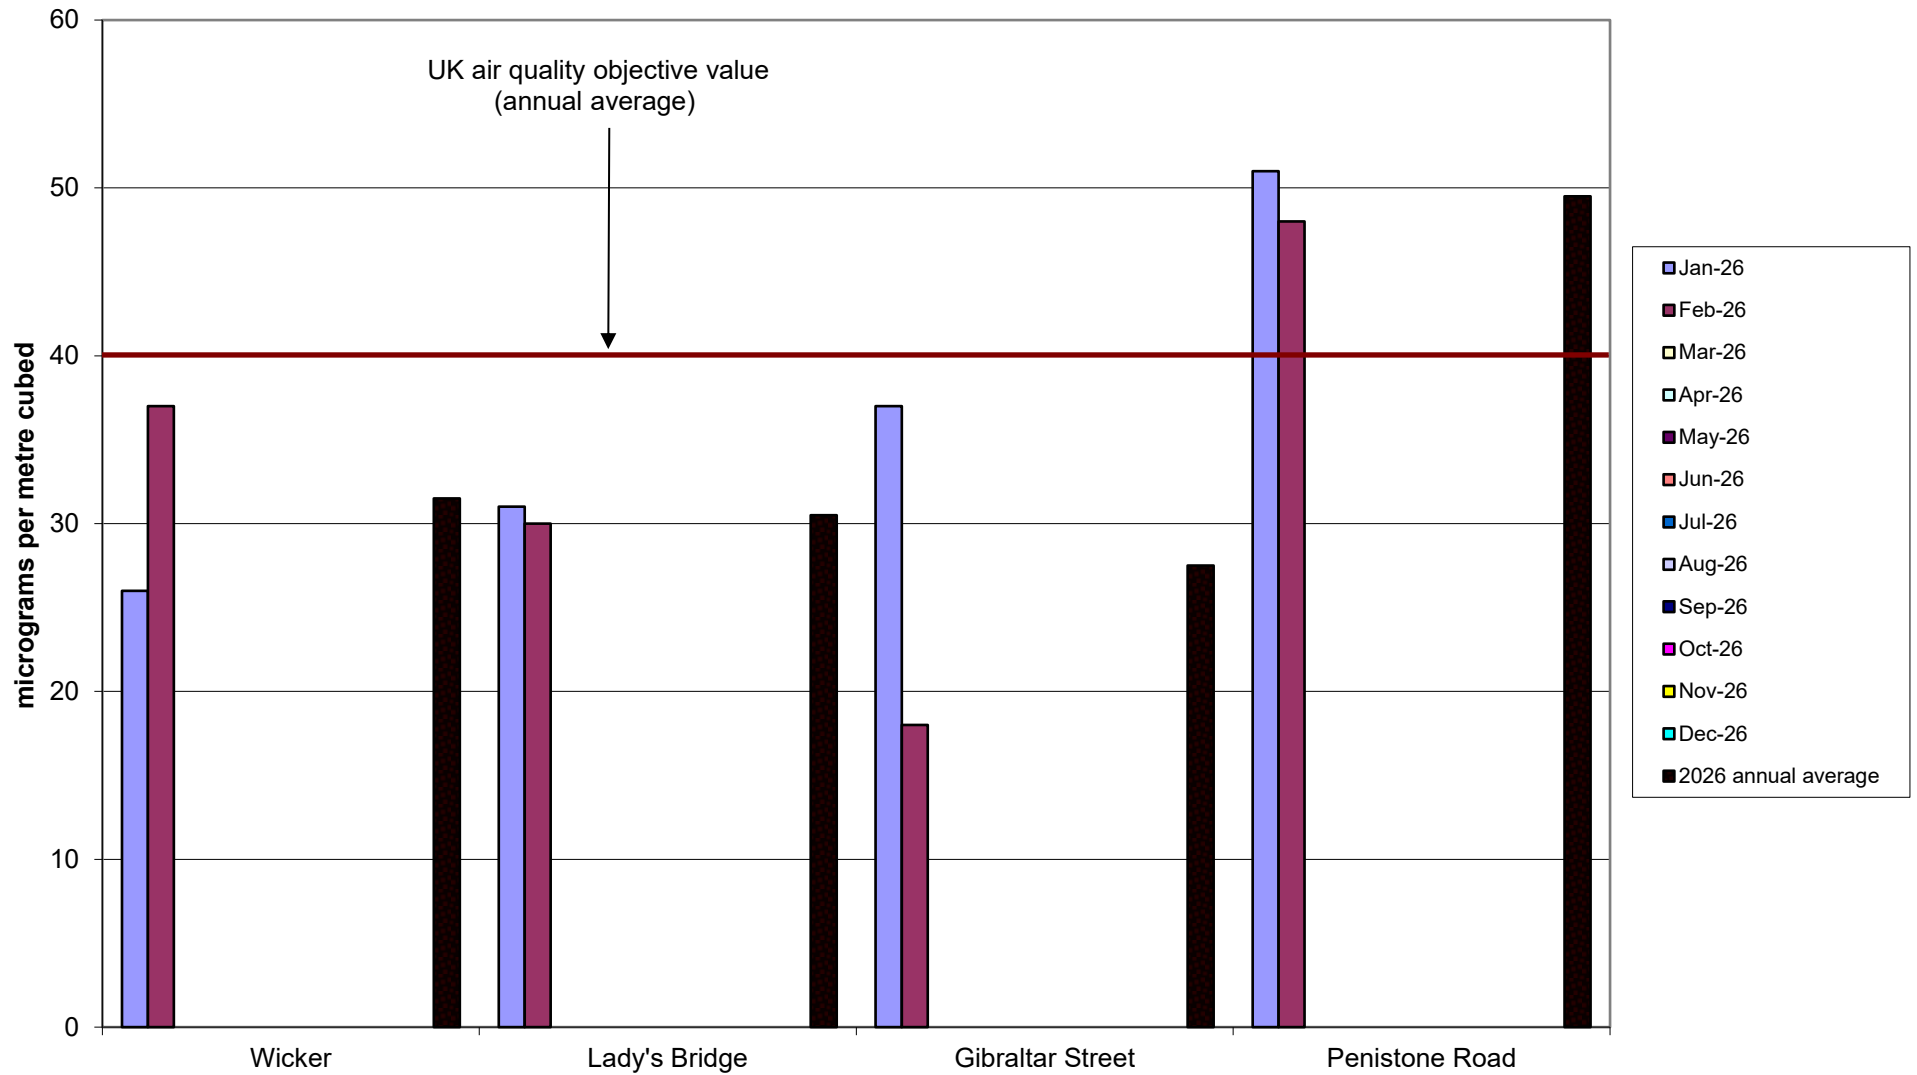

Miscellaneous Community Air Quality Monitoring of Nitrogen Dioxide - Raw unadjusted data  
2026

Nether Edge Community Air Quality Monitoring of Nitrogen Dioxide - Raw unadjusted data  
2026

Parkwood Springs Community Air Quality Monitoring of Nitrogen Dioxide - Raw unadjusted data  
2026

Deepcar Community Air Quality Monitoring of Nitrogen Dioxide - Raw unadjusted data  
2026

Hallam Community Air Quality Monitoring of Nitrogen Dioxide - Raw unadjusted data  
2026

Kelham Community Air Quality Monitoring of Nitrogen Dioxide - Raw unadjusted data  
2026