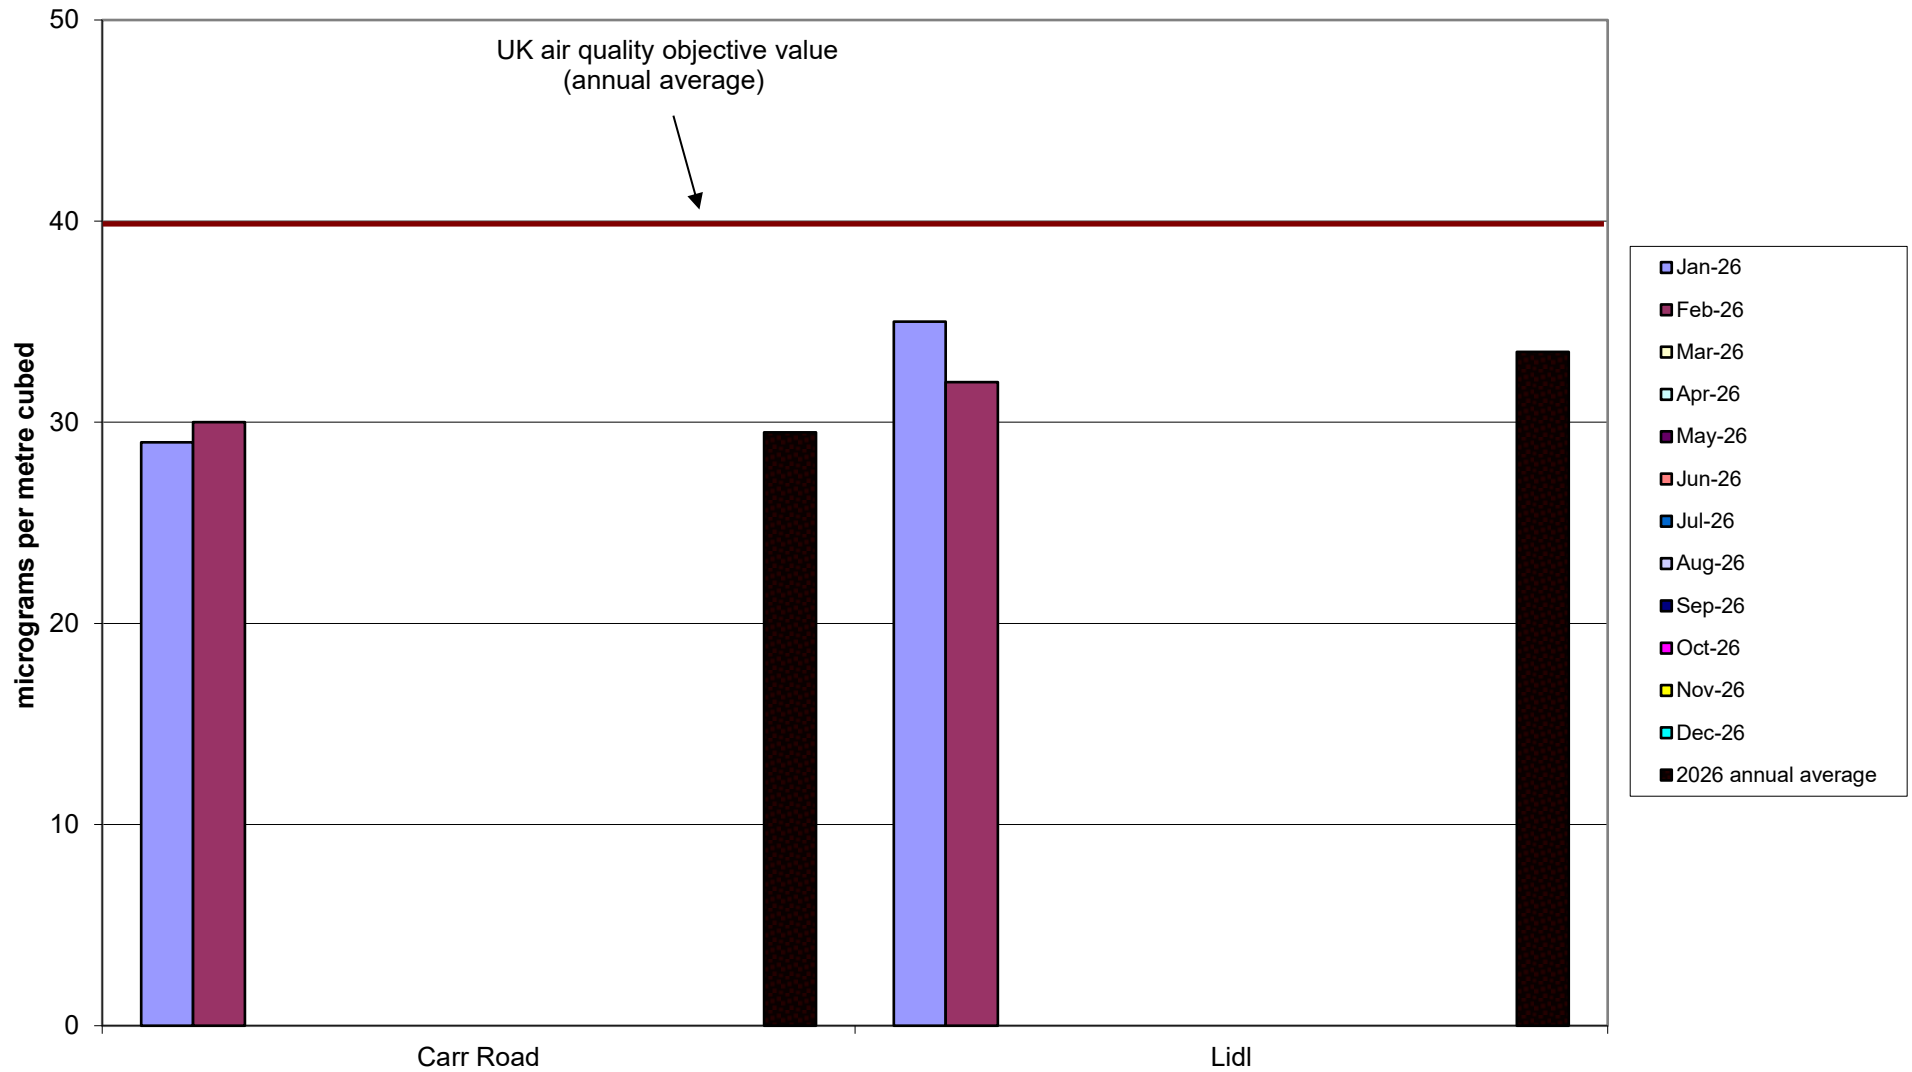

Kelham Community Air Quality Monitoring of Nitrogen Dioxide - Raw unadjusted data  
2026

Heeley-Meersbrook Community Air Quality Monitoring of Nitrogen Dioxide - Raw unadjusted data  
2026

Hunter's Bar School Community Air Quality Monitoring of Nitrogen Dioxide - Raw unadjusted data  
2026

Miscellaneous Community Air Quality Monitoring of Nitrogen Dioxide - Raw unadjusted data  
2026

Nether Edge Community Air Quality Monitoring of Nitrogen Dioxide - Raw unadjusted data  
2026

Parkwood Springs Community Air Quality Monitoring of Nitrogen Dioxide - Raw unadjusted data  
2026

Deepcar Community Air Quality Monitoring of Nitrogen Dioxide - Raw unadjusted data  
2026

Hallam Community Air Quality Monitoring of Nitrogen Dioxide - Raw unadjusted data  
2026

Kelham Community Air Quality Monitoring of Nitrogen Dioxide - Raw unadjusted data  
2026