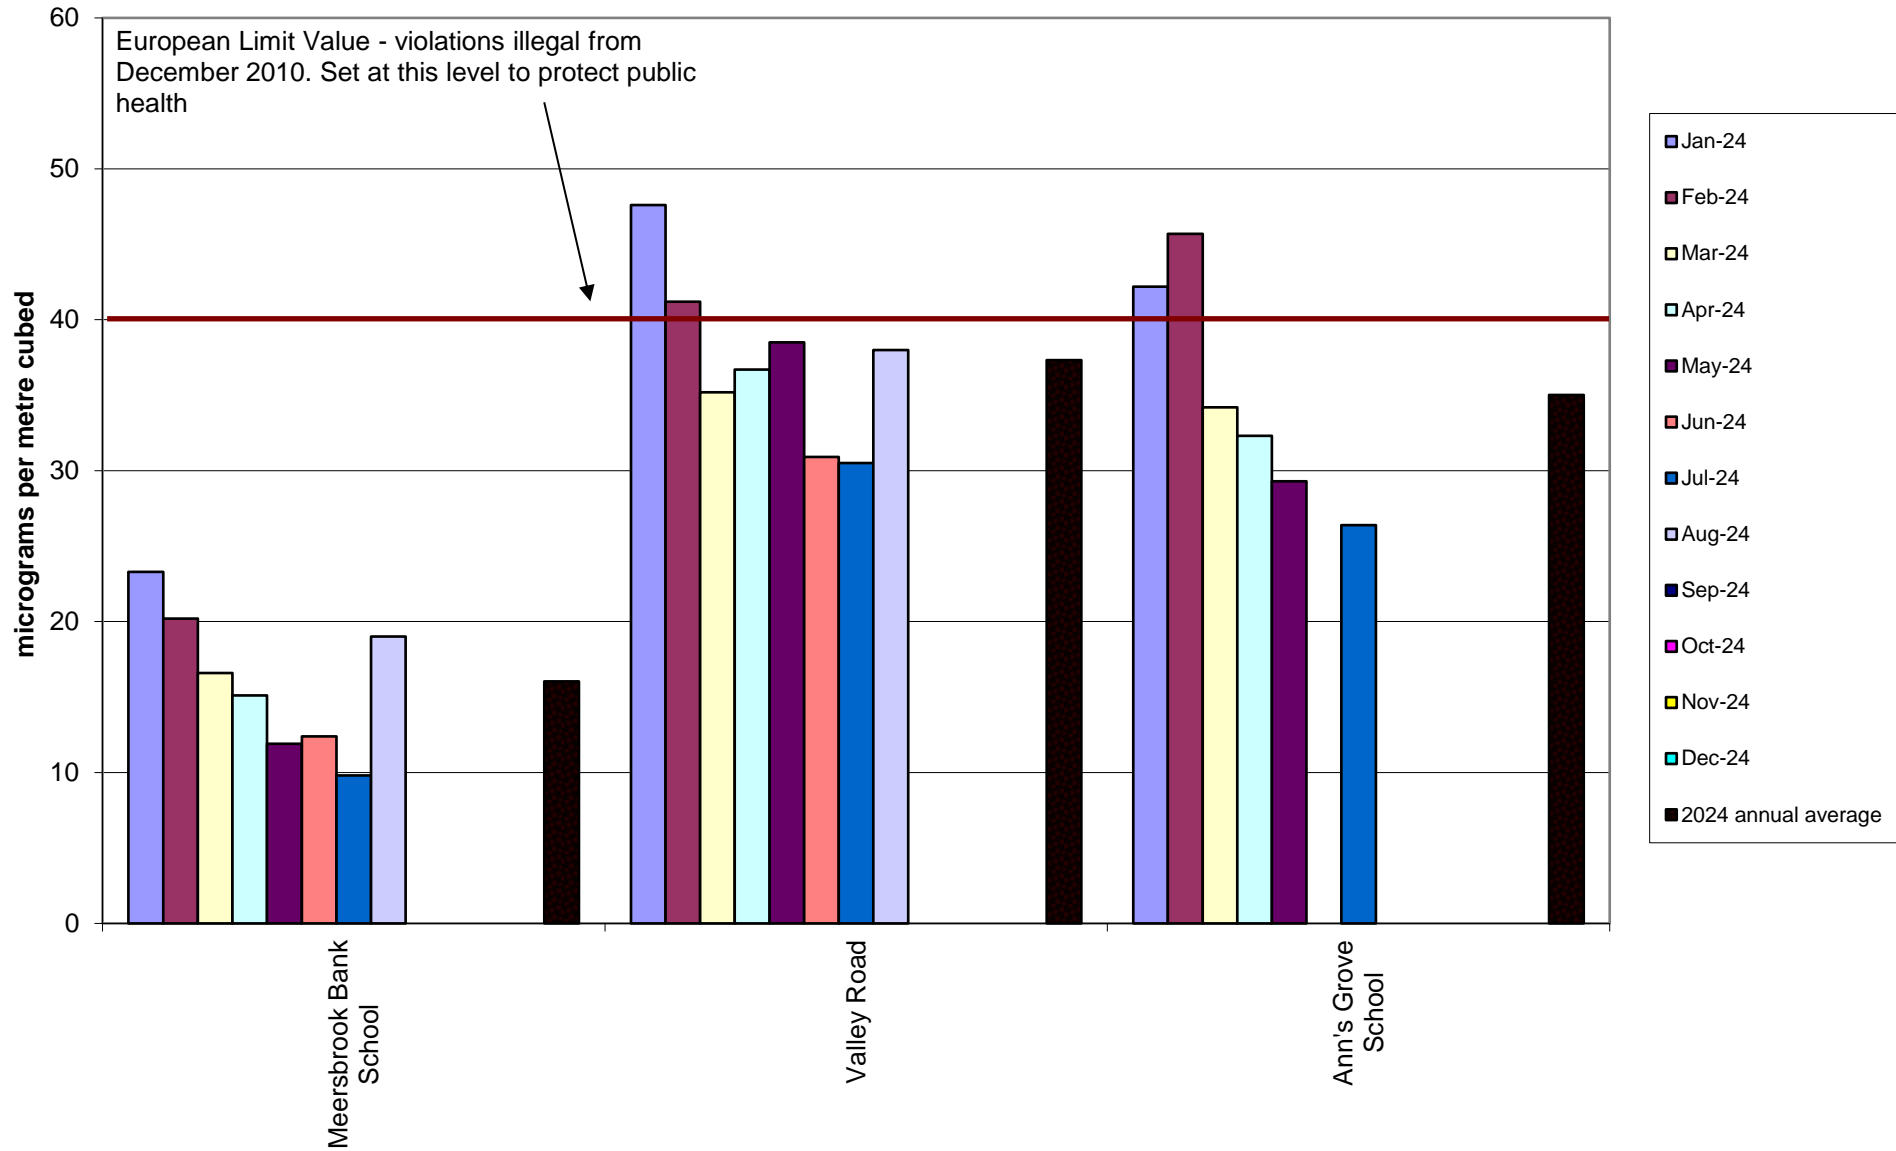

Clarkehouse Community Air Quality Monitoring of Nitrogen Dioxide
2024

Crookesmoor Community Air Quality Monitoring of Nitrogen Dioxide 2024

Darnall Community Air Quality Monitoring of Nitrogen Dioxide 2024

Deepcar Community Air Quality Monitoring of Nitrogen Dioxide
2024

Ecclesall Community Air Quality Monitoring of Nitrogen Dioxide
2024

Hallam Community Air Quality Monitoring of Nitrogen Dioxide 2024

Heeley-Meersbrook Community Air Quality Monitoring of Nitrogen Dioxide
2024

Hunter's Bar School Community Air Quality Monitoring of Nitrogen Dioxide
2024

Kelham Community Air Quality Monitoring of Nitrogen Dioxide
2024

Miscellaneous Community Air Quality Monitoring of Nitrogen Dioxide
2024