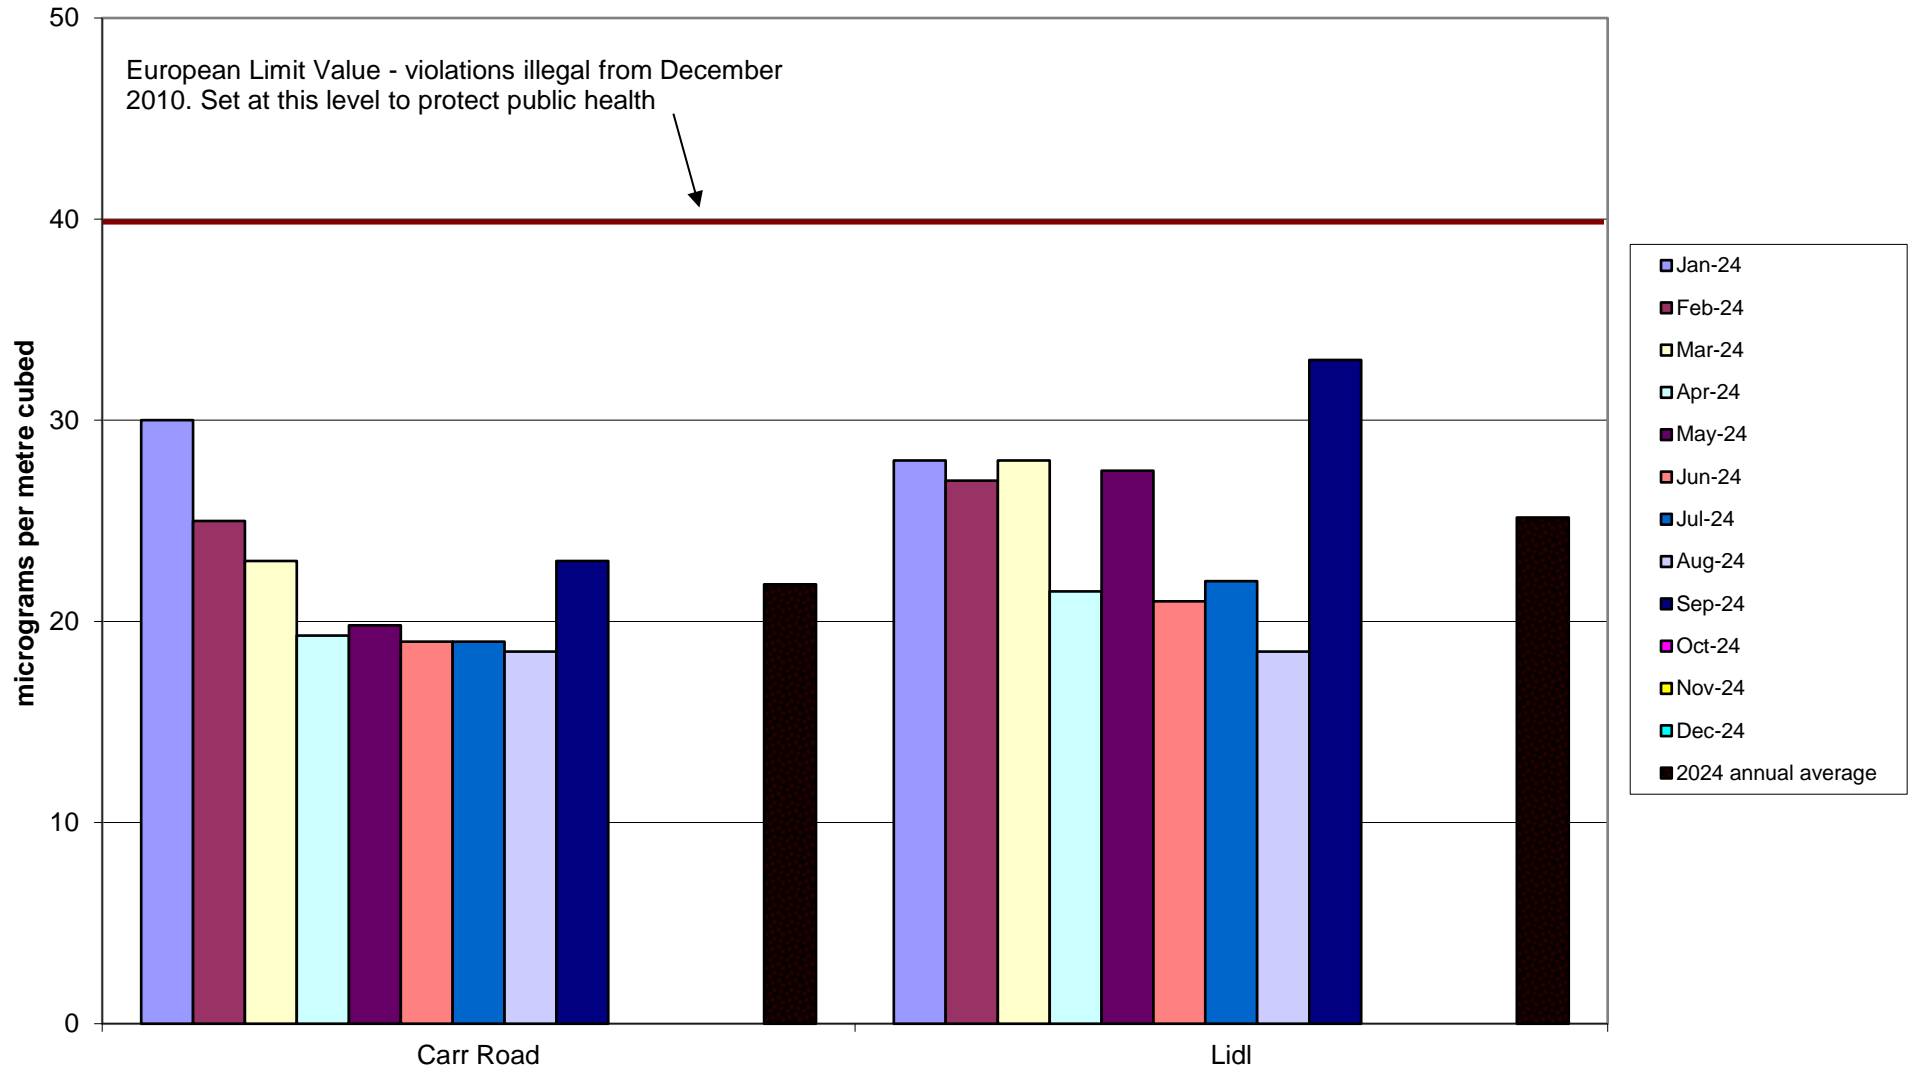

Clarkehouse Community Air Quality Monitoring of Nitrogen Dioxide
2024

Crookesmoor Community Air Quality Monitoring of Nitrogen Dioxide 2024

Darnall Community Air Quality Monitoring of Nitrogen Dioxide 2024

Deepcar Community Air Quality Monitoring of Nitrogen Dioxide
2024

Ecclesall Community Air Quality Monitoring of Nitrogen Dioxide
2024

Hallam Community Air Quality Monitoring of Nitrogen Dioxide 2024

Heeley-Meersbrook Community Air Quality Monitoring of Nitrogen Dioxide
2024