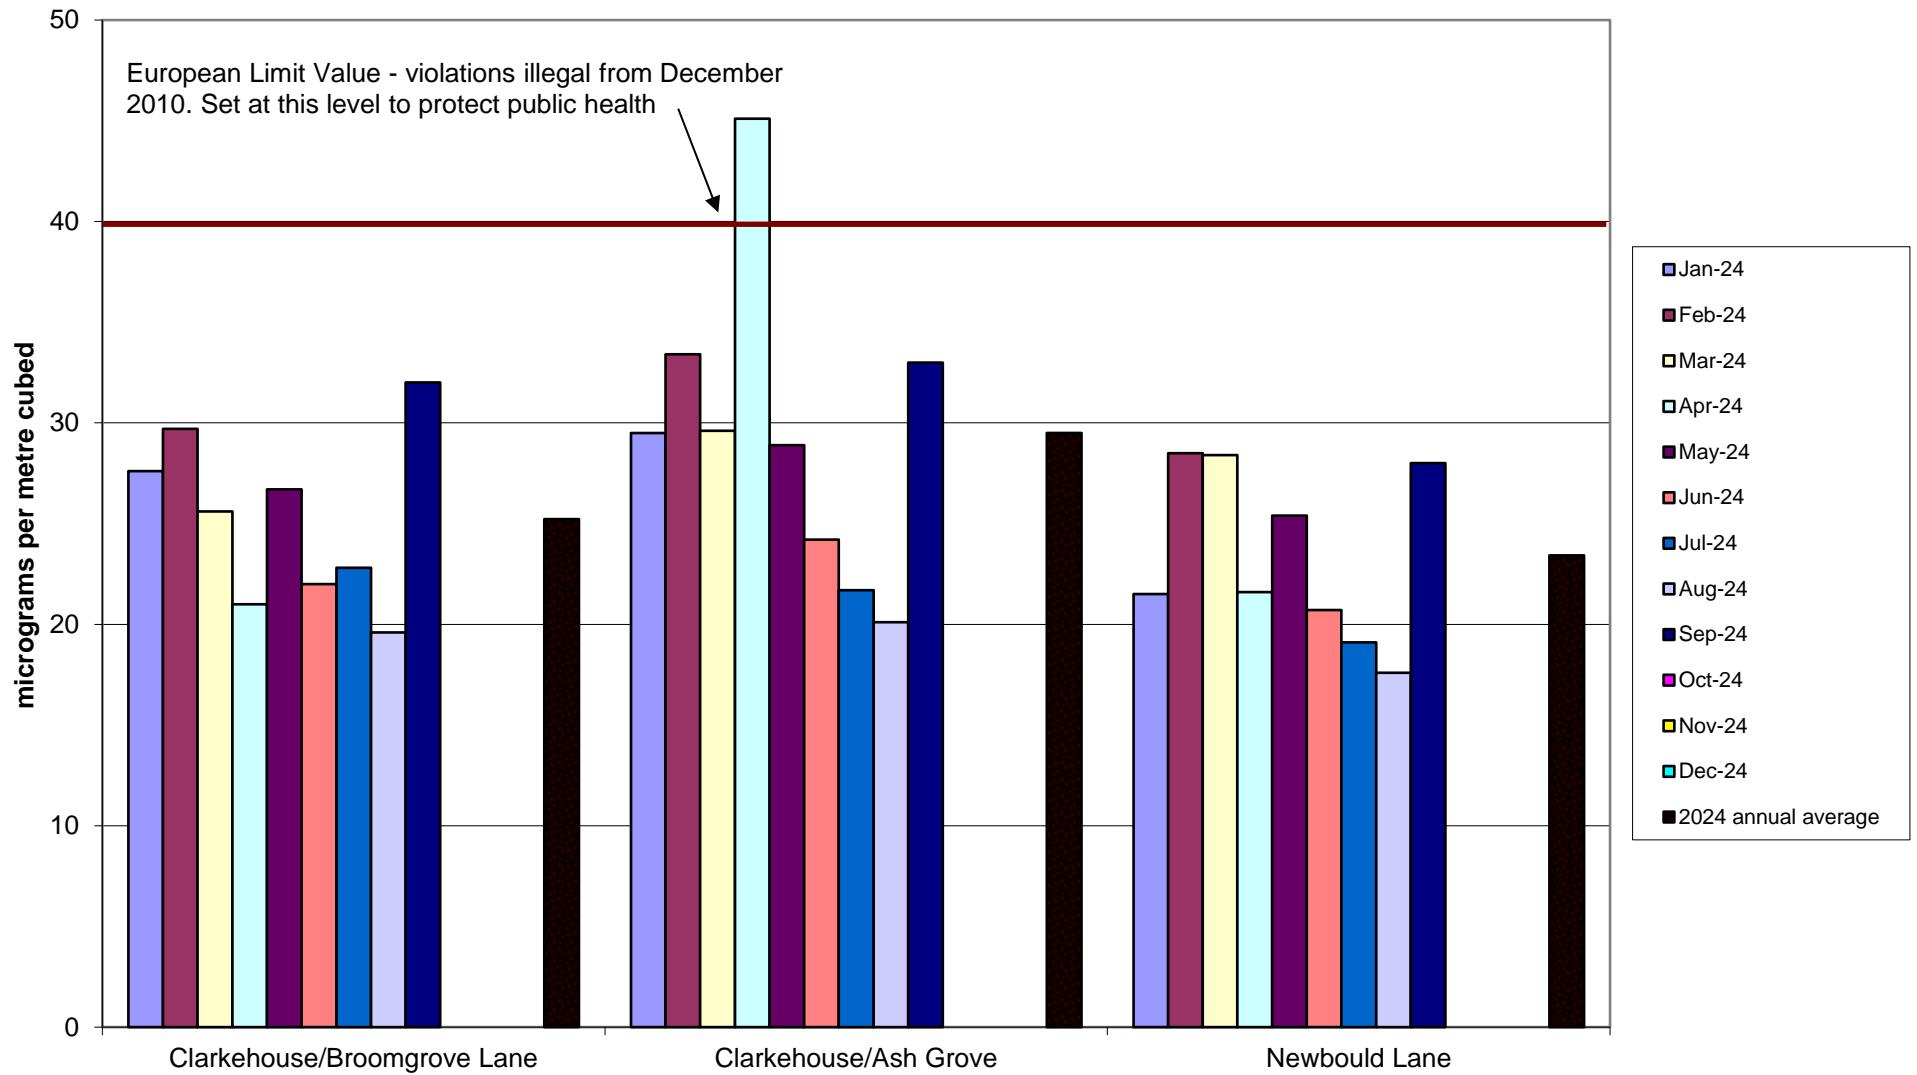

Abbeydale Road Corridor Community Air Quality Monitoring of Nitrogen Dioxide 2024

Burngreave Community Air Quality Monitoring of Nitrogen Dioxide 2024

Carterknowle and Millhouses Community Air Quality Monitoring of Nitrogen Dioxide
2024

Clarkehouse Community Air Quality Monitoring of Nitrogen Dioxide
2024

Crookesmoor Community Air Quality Monitoring of Nitrogen Dioxide 2024

Darnall Community Air Quality Monitoring of Nitrogen Dioxide 2024