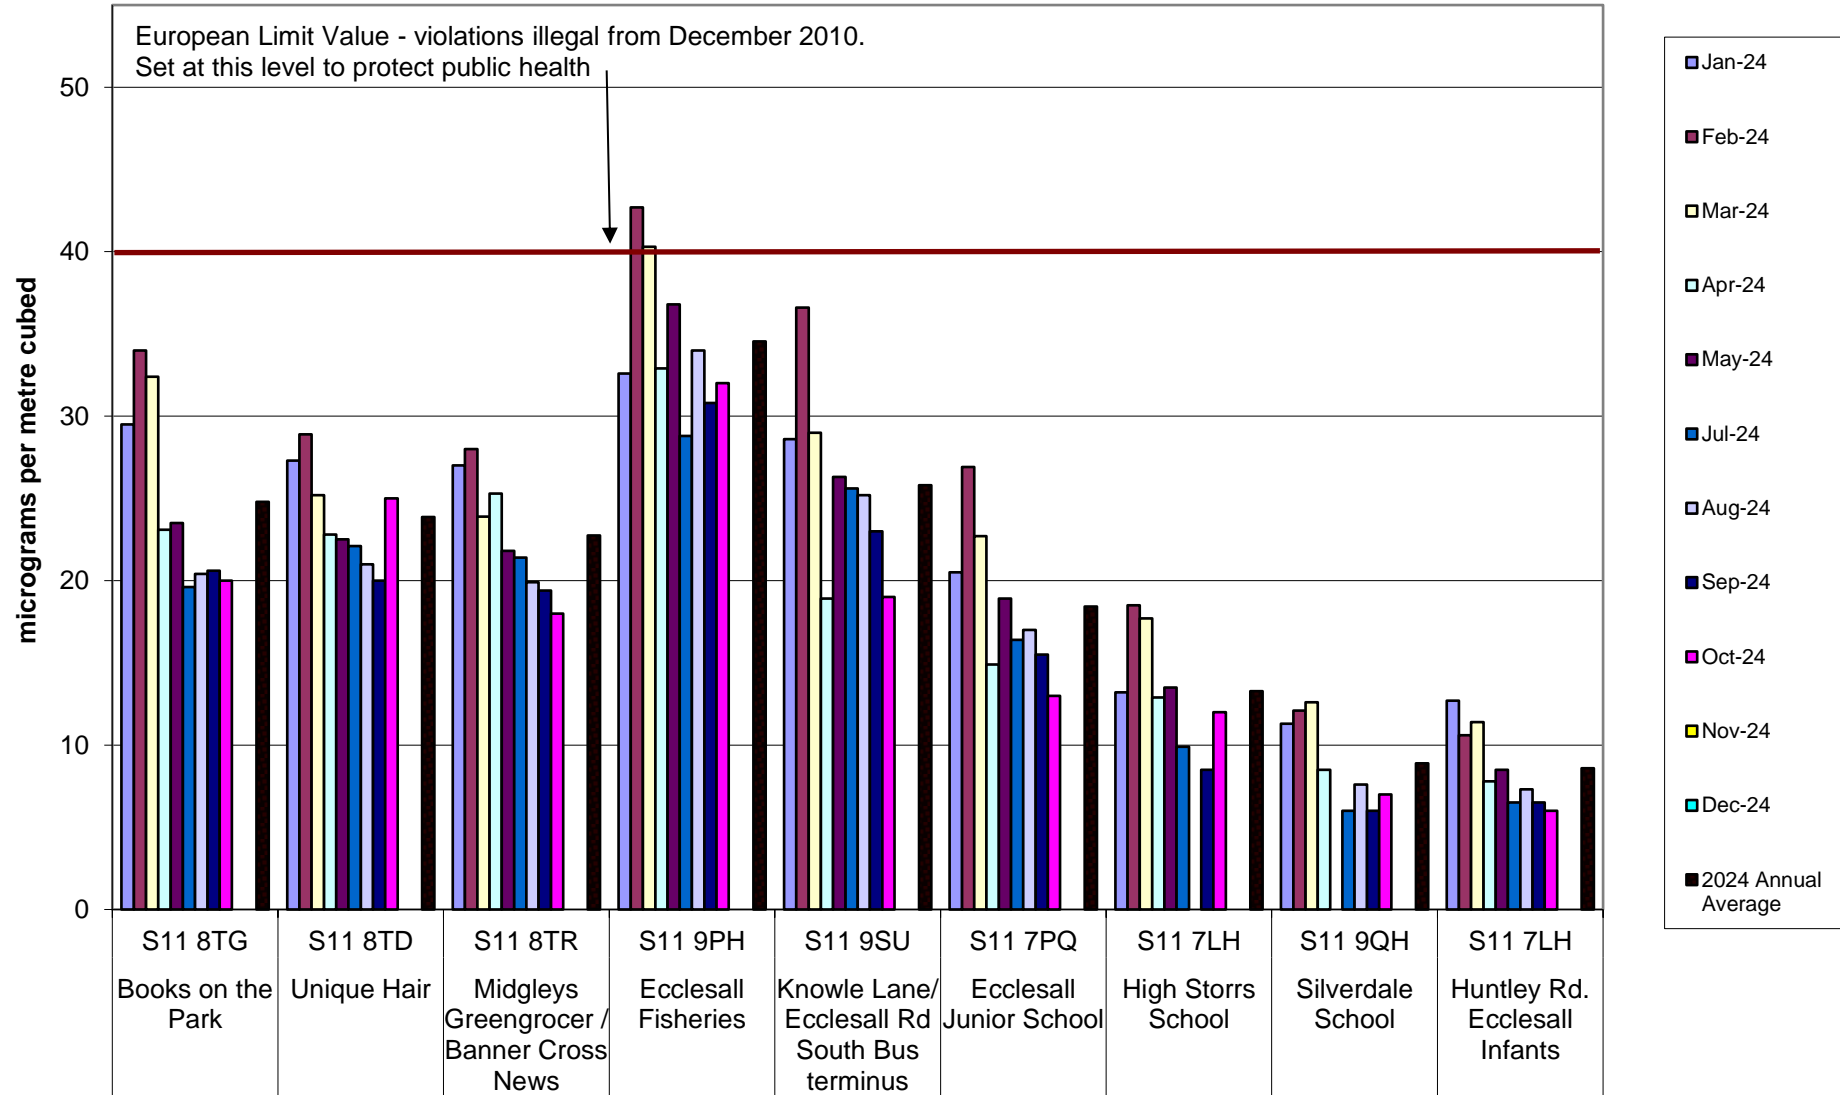

Clarkehouse Community Air Quality Monitoring of Nitrogen Dioxide
2024

Crookesmoor Community Air Quality Monitoring of Nitrogen Dioxide 2024

Darnall Community Air Quality Monitoring of Nitrogen Dioxide 2024

Deepcar Community Air Quality Monitoring of Nitrogen Dioxide
2024

Ecclesall Community Air Quality Monitoring of Nitrogen Dioxide
2024

Hallam Community Air Quality Monitoring of Nitrogen Dioxide 2024

Heeley-Meersbrook Community Air Quality Monitoring of Nitrogen Dioxide
2024