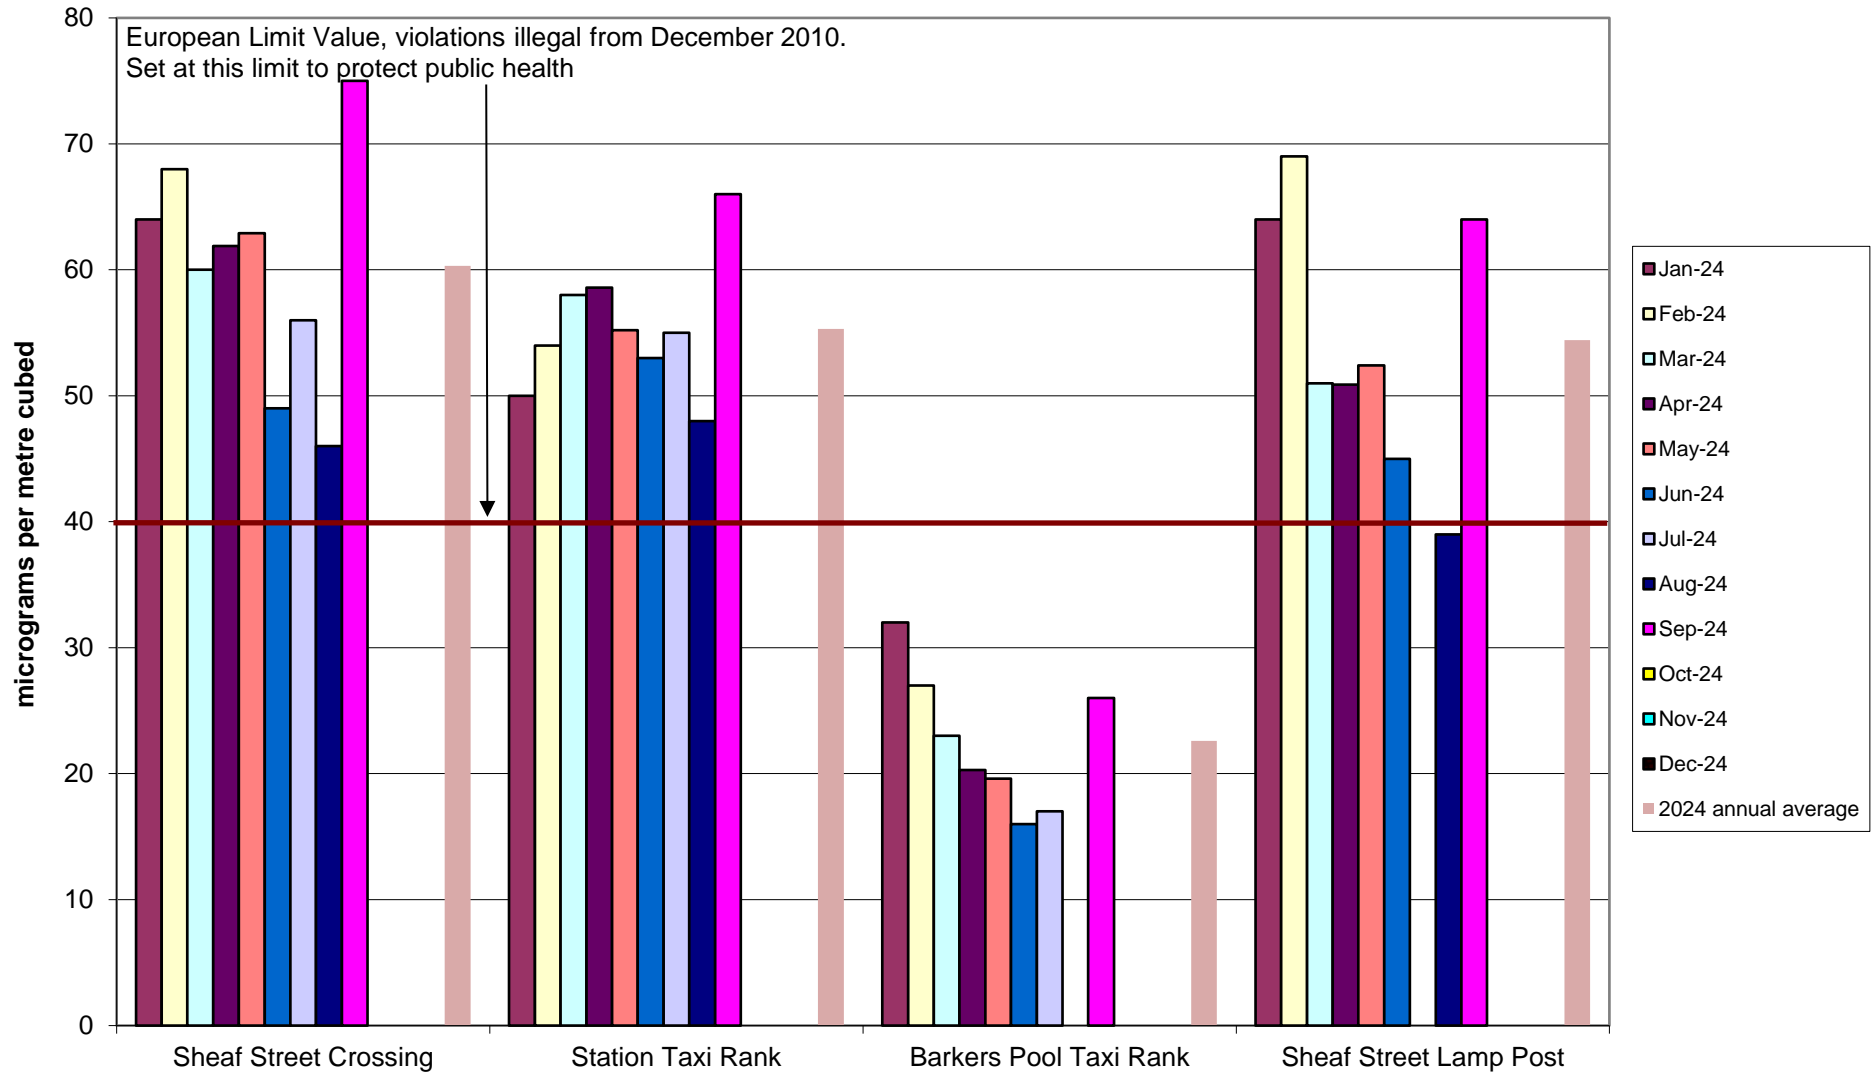

Hallam Community Air Quality Monitoring of Nitrogen Dioxide 2024