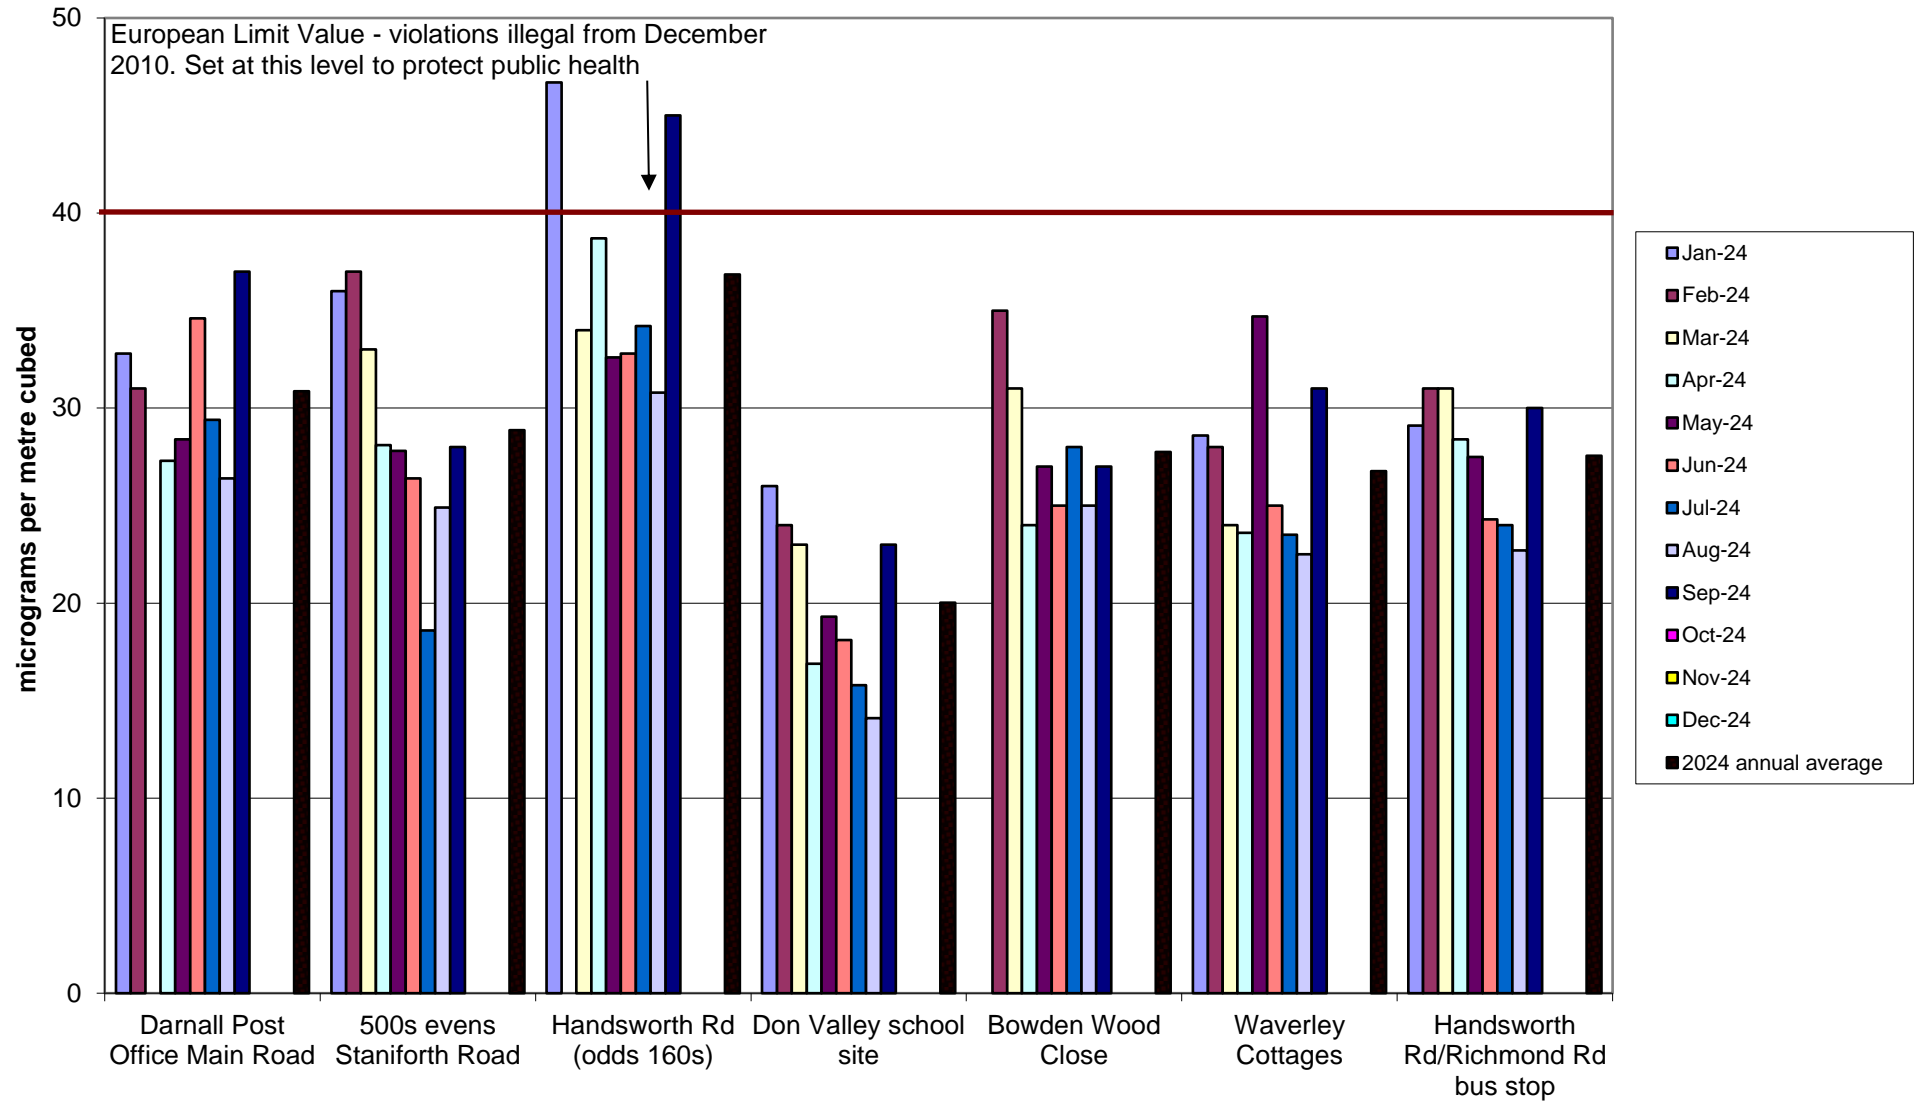

Abbeydale Road Corridor Community Air Quality Monitoring of Nitrogen Dioxide 2024

Burngreave Community Air Quality Monitoring of Nitrogen Dioxide 2024

Carterknowle and Millhouses Community Air Quality Monitoring of Nitrogen Dioxide
2024

Clarkehouse Community Air Quality Monitoring of Nitrogen Dioxide
2024

Crookesmoor Community Air Quality Monitoring of Nitrogen Dioxide 2024

Darnall Community Air Quality Monitoring of Nitrogen Dioxide 2024