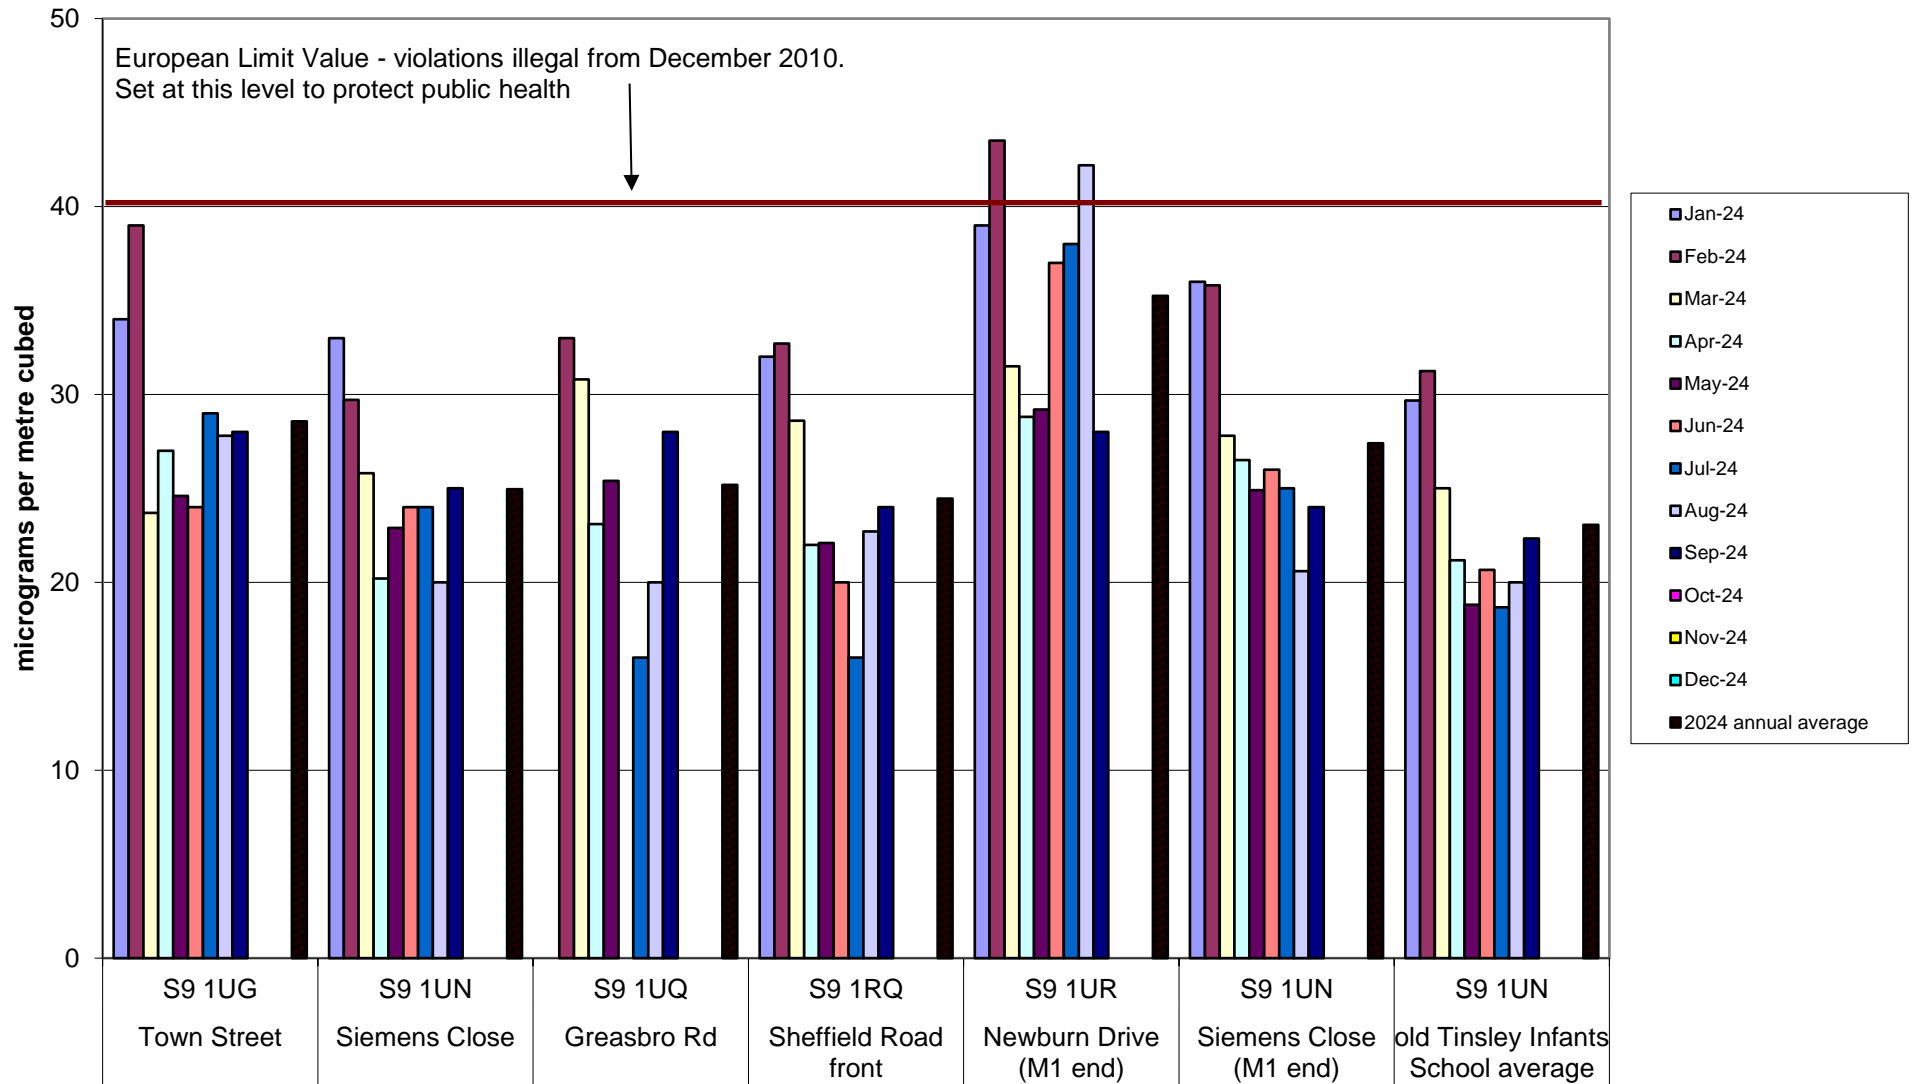

Hunter's Bar School Community Air Quality Monitoring of Nitrogen Dioxide
2024

Kelham Community Air Quality Monitoring of Nitrogen Dioxide
2024

Miscellaneous Community Air Quality Monitoring of Nitrogen Dioxide
2024

Nether Edge Community Air Quality Monitoring of Nitrogen Dioxide 2024

Parkwood Springs Community Air Quality Monitoring of Nitrogen Dioxide
2024

Tinsley Community Air Quality Monitoring of Nitrogen Dioxide
2024