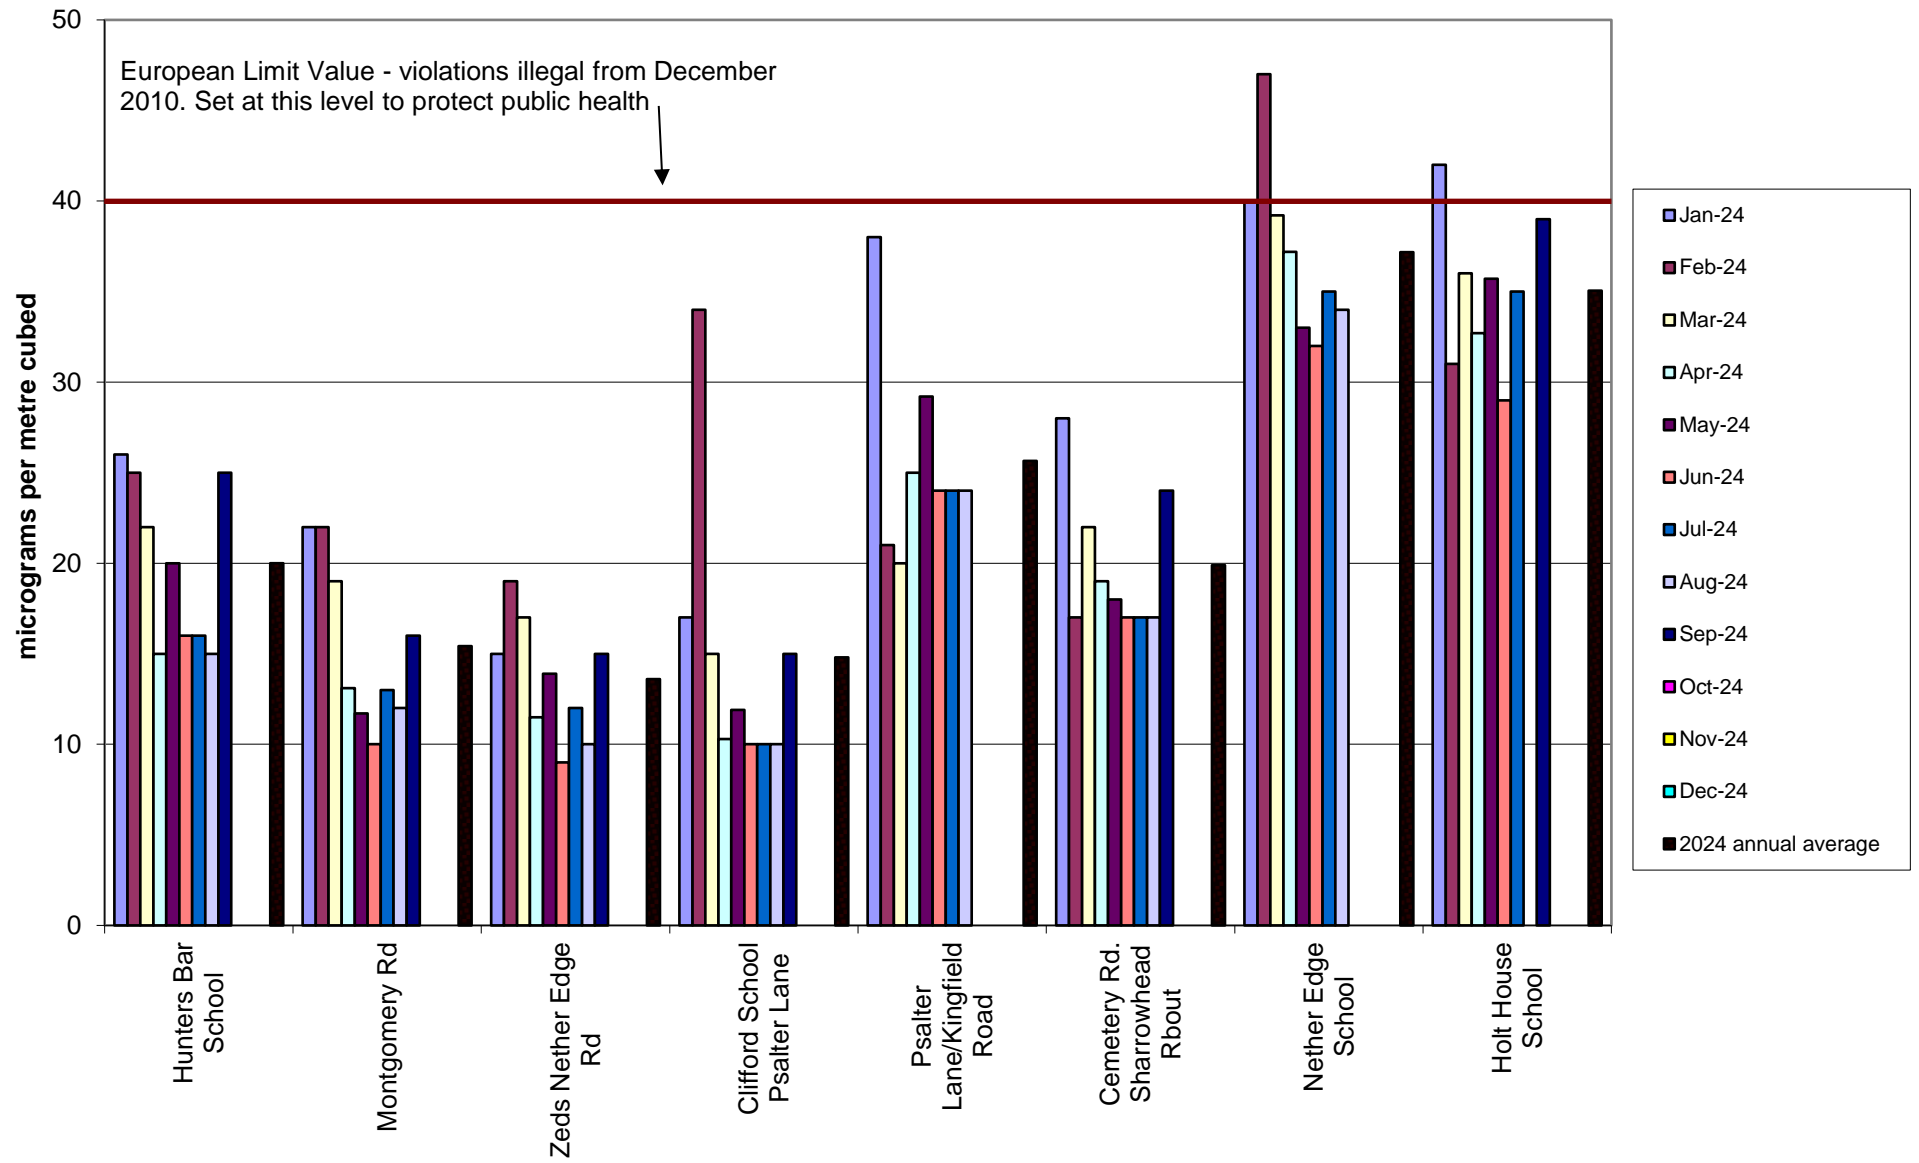

Deepcar Community Air Quality Monitoring of Nitrogen Dioxide
2024

Ecclesall Community Air Quality Monitoring of Nitrogen Dioxide
2024

Hallam Community Air Quality Monitoring of Nitrogen Dioxide 2024

Heeley-Meersbrook Community Air Quality Monitoring of Nitrogen Dioxide
2024

Hunter's Bar School Community Air Quality Monitoring of Nitrogen Dioxide
2024

Kelham Community Air Quality Monitoring of Nitrogen Dioxide
2024

Miscellaneous Community Air Quality Monitoring of Nitrogen Dioxide
2024

Nether Edge Community Air Quality Monitoring of Nitrogen Dioxide 2024

Parkwood Springs Community Air Quality Monitoring of Nitrogen Dioxide
2024

Tinsley Community Air Quality Monitoring of Nitrogen Dioxide
2024

Walkley Community Air Quality Monitoring of Nitrogen Dioxide 2024