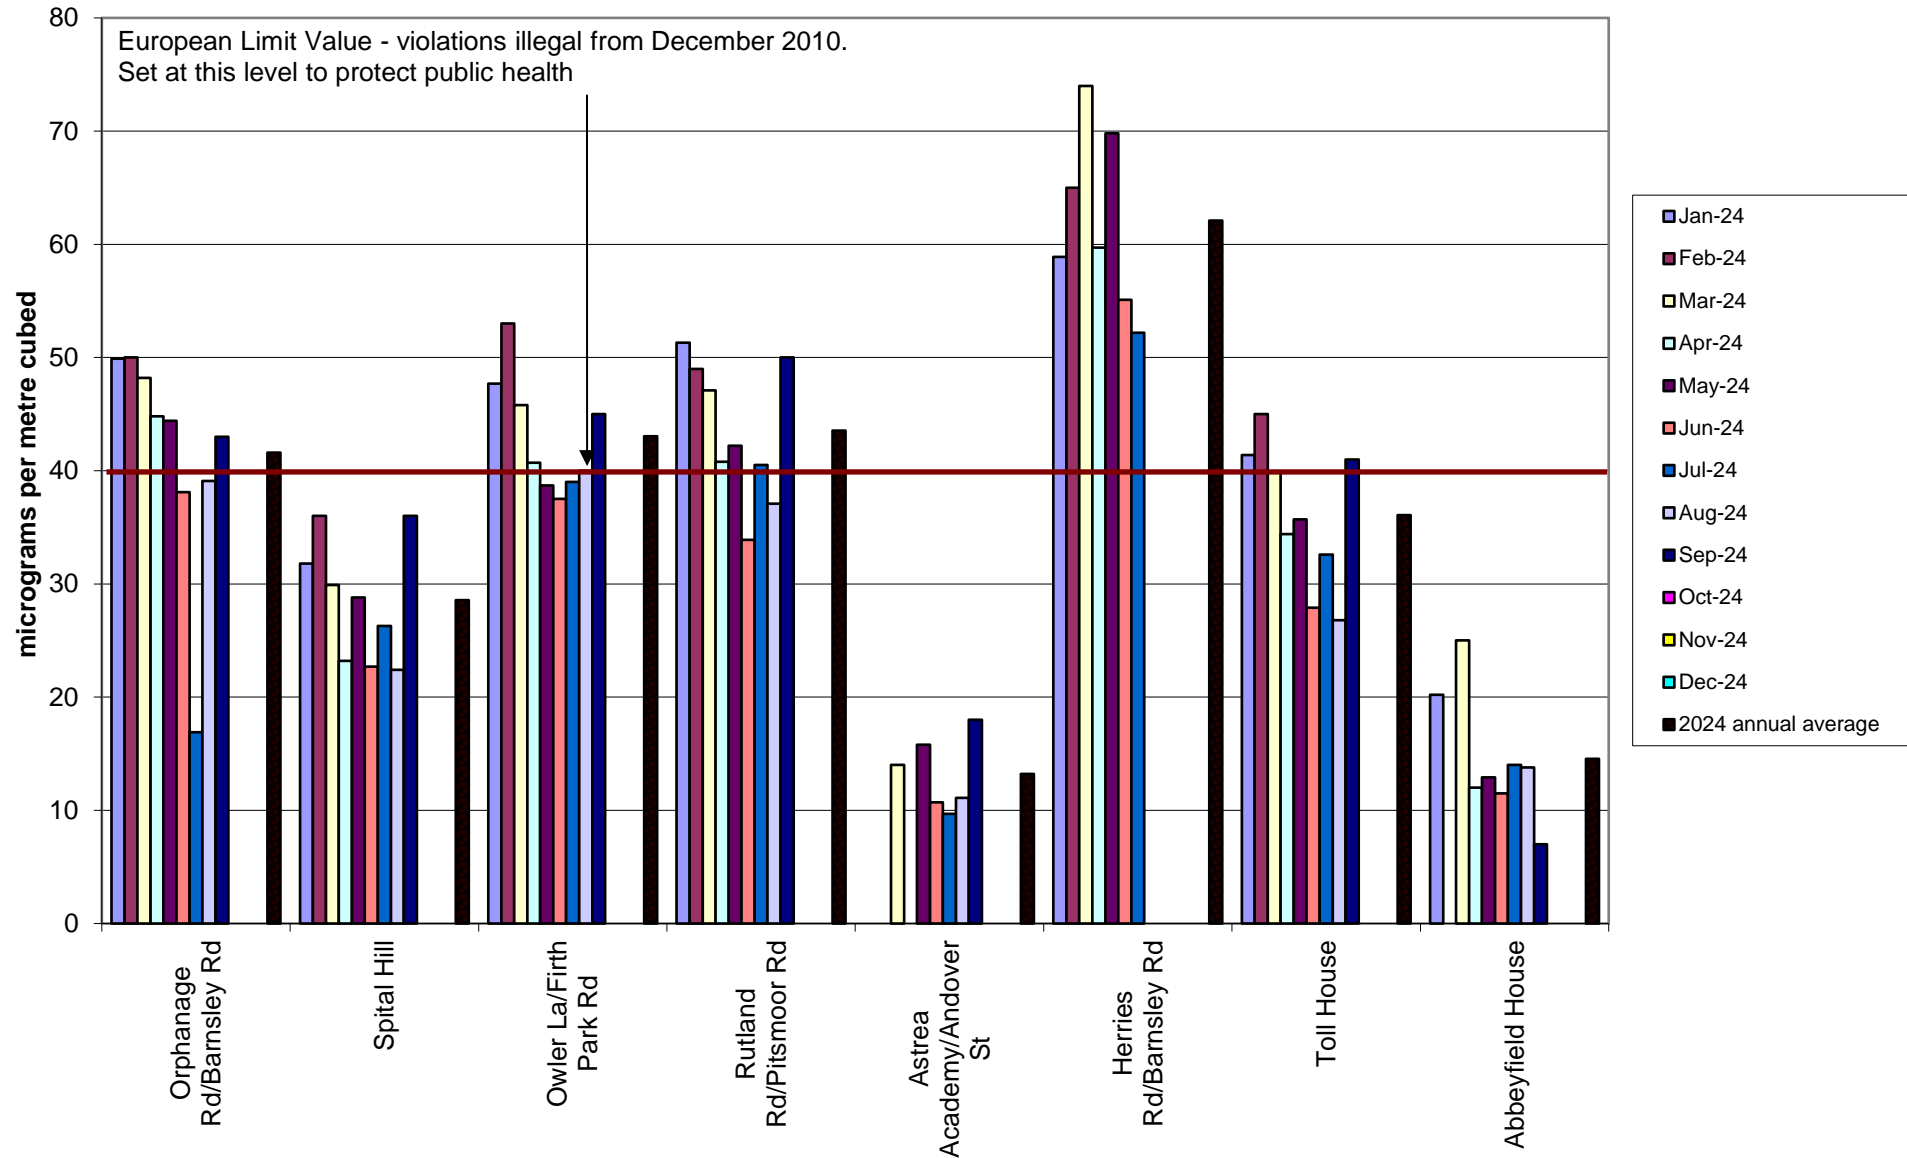

Abbeydale Road Corridor Community Air Quality Monitoring of Nitrogen Dioxide 2024

Burngreave Community Air Quality Monitoring of Nitrogen Dioxide 2024

Carterknowle and Millhouses Community Air Quality Monitoring of Nitrogen Dioxide
2024

Clarkehouse Community Air Quality Monitoring of Nitrogen Dioxide
2024

Crookesmoor Community Air Quality Monitoring of Nitrogen Dioxide 2024

Darnall Community Air Quality Monitoring of Nitrogen Dioxide 2024

Deepcar Community Air Quality Monitoring of Nitrogen Dioxide
2024

Ecclesall Community Air Quality Monitoring of Nitrogen Dioxide
2024

Hallam Community Air Quality Monitoring of Nitrogen Dioxide 2024

Heeley-Meersbrook Community Air Quality Monitoring of Nitrogen Dioxide
2024