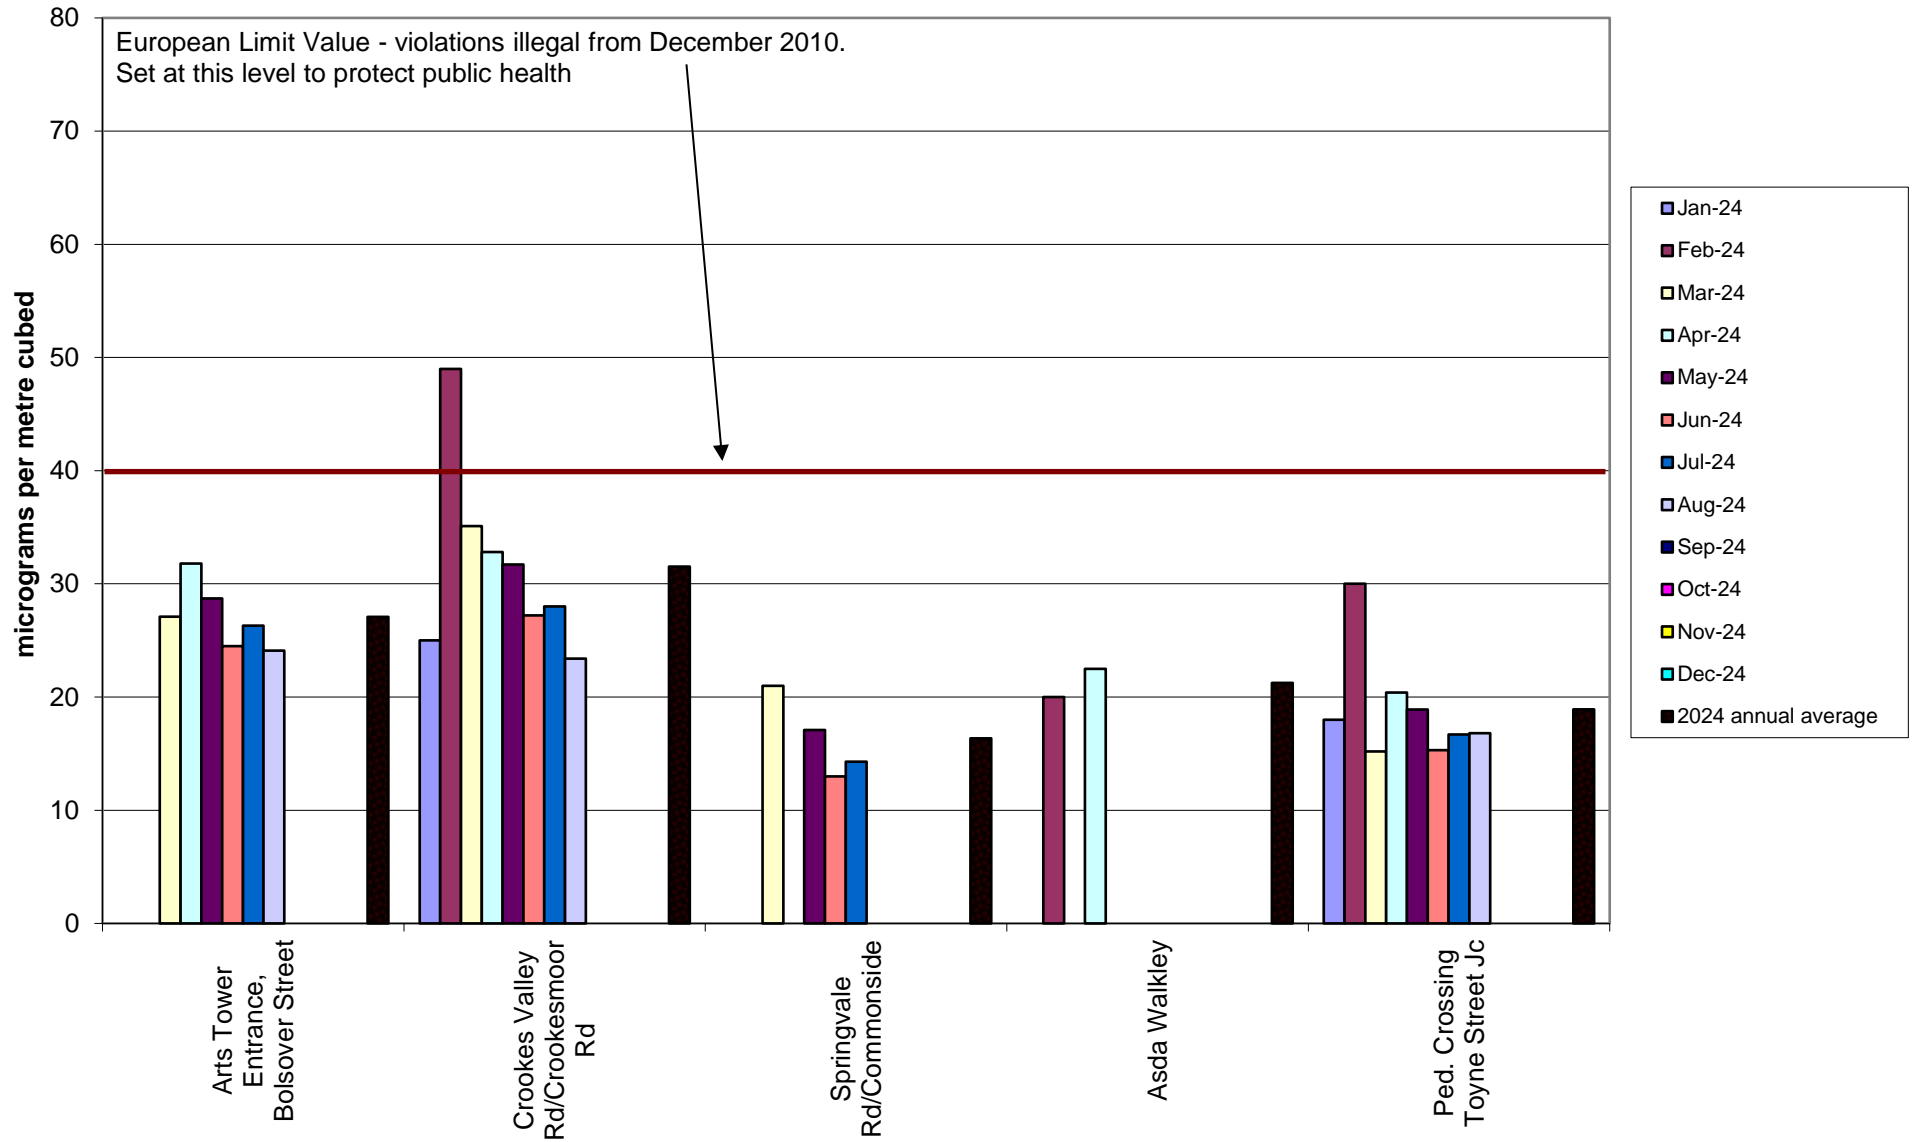

Abbeydale Road Corridor Community Air Quality Monitoring of Nitrogen Dioxide 2024

Burngreave Community Air Quality Monitoring of Nitrogen Dioxide 2024

Carterknowle and Millhouses Community Air Quality Monitoring of Nitrogen Dioxide
2024

Clarkehouse Community Air Quality Monitoring of Nitrogen Dioxide
2024

Crookesmoor Community Air Quality Monitoring of Nitrogen Dioxide 2024

Darnall Community Air Quality Monitoring of Nitrogen Dioxide 2024

Deepcar Community Air Quality Monitoring of Nitrogen Dioxide
2024

Ecclesall Community Air Quality Monitoring of Nitrogen Dioxide
2024

Hallam Community Air Quality Monitoring of Nitrogen Dioxide 2024

Heeley-Meersbrook Community Air Quality Monitoring of Nitrogen Dioxide
2024