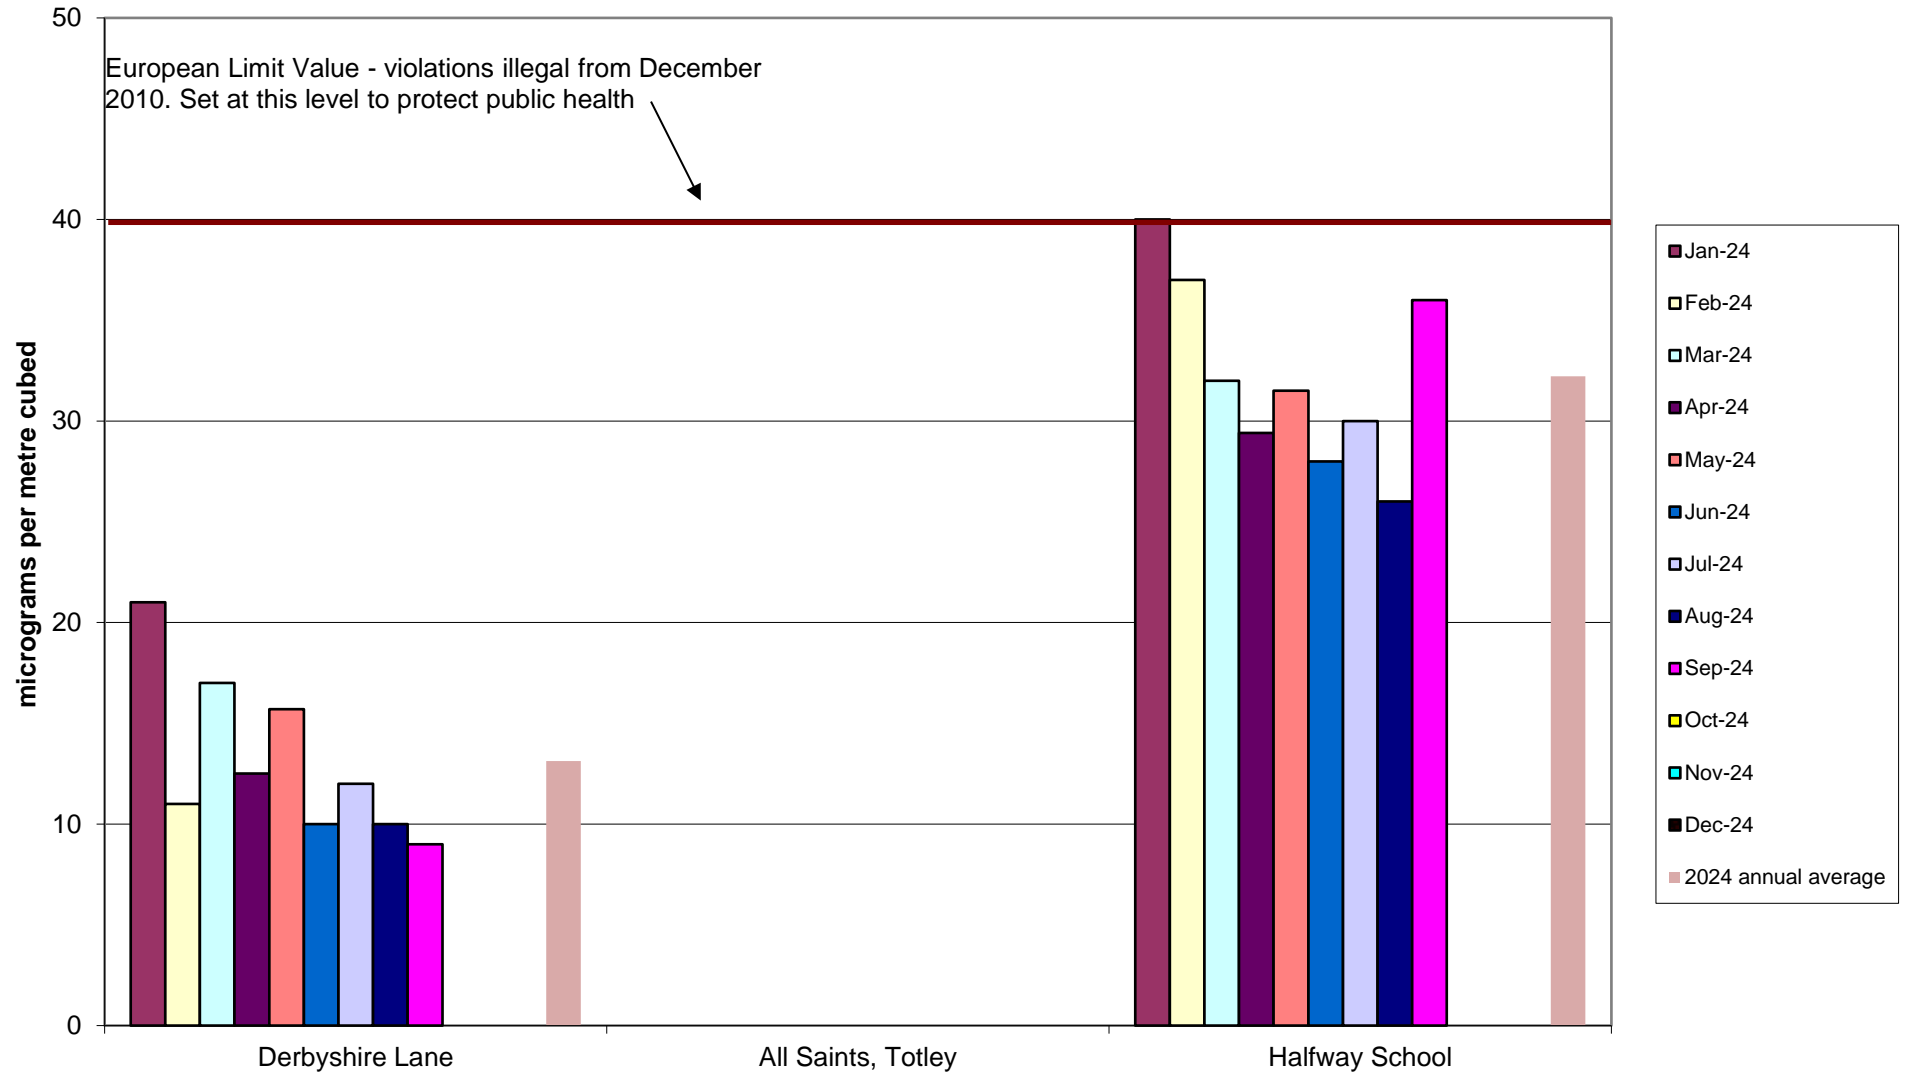

Miscellaneous Community Air Quality Monitoring of Nitrogen Dioxide
2024