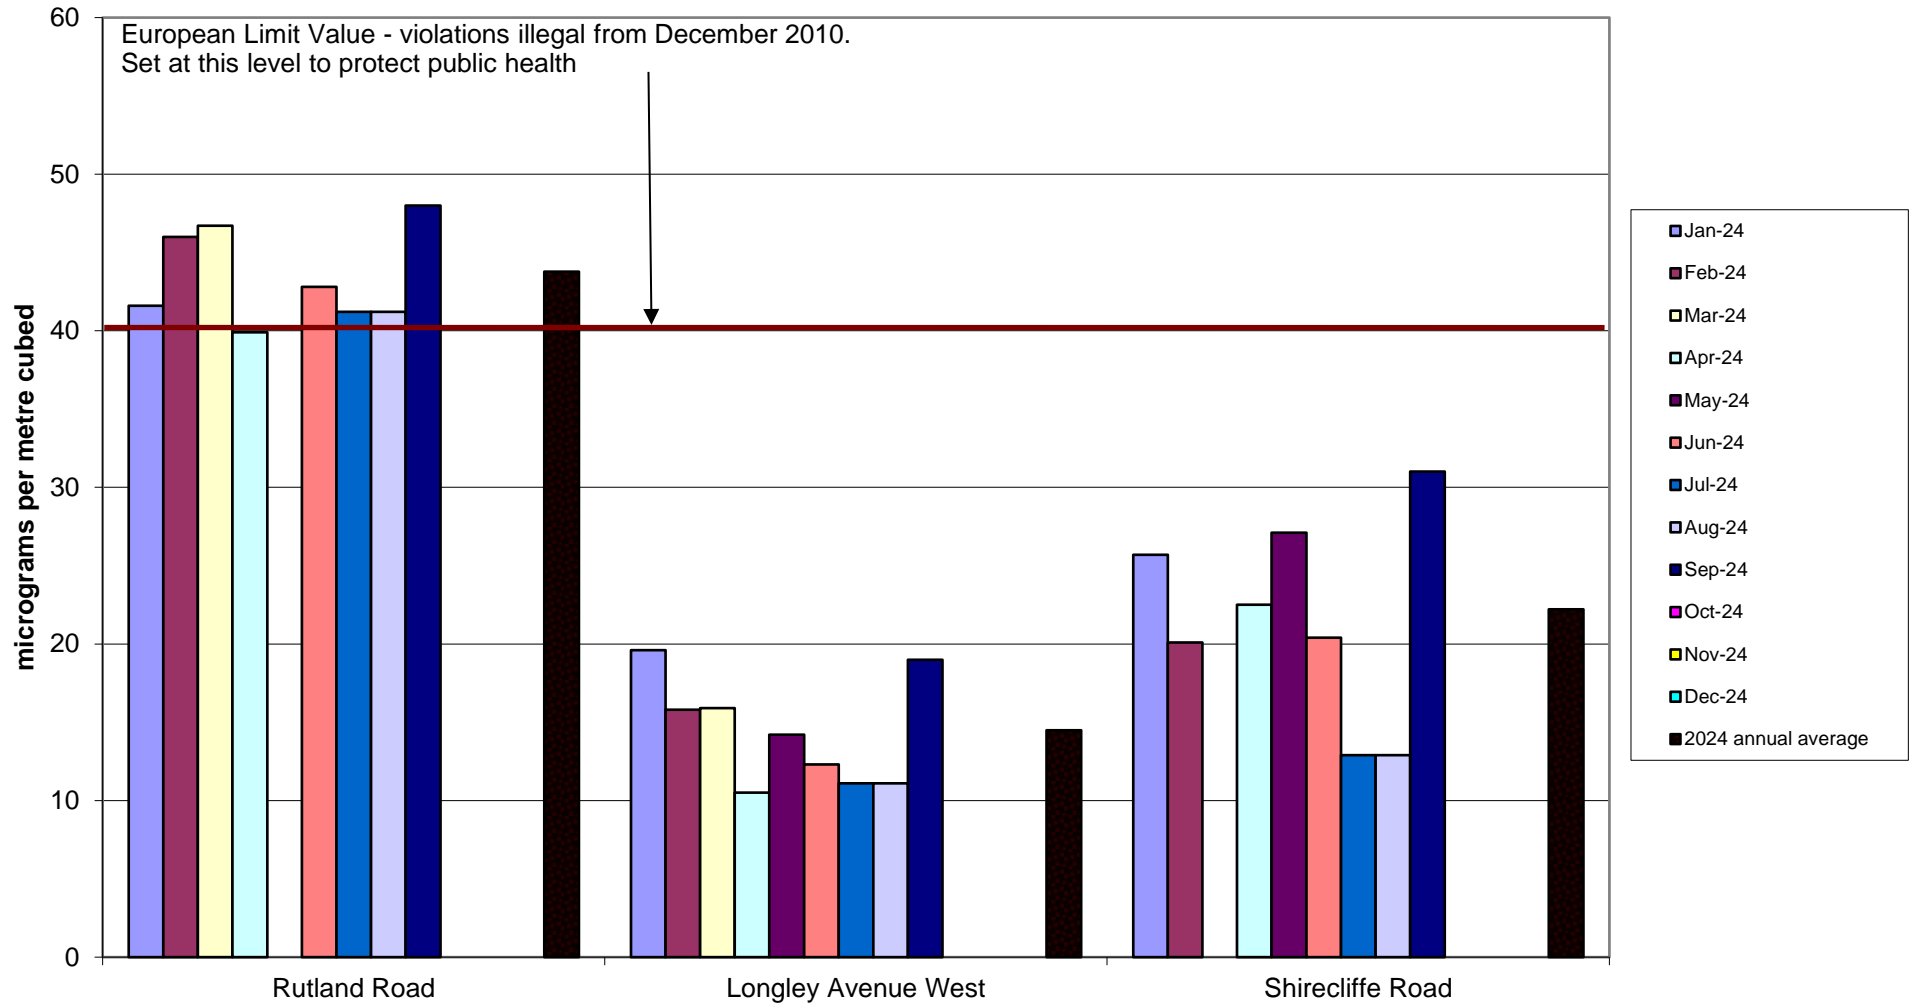

Parkwood Springs Community Air Quality Monitoring of Nitrogen Dioxide
2024