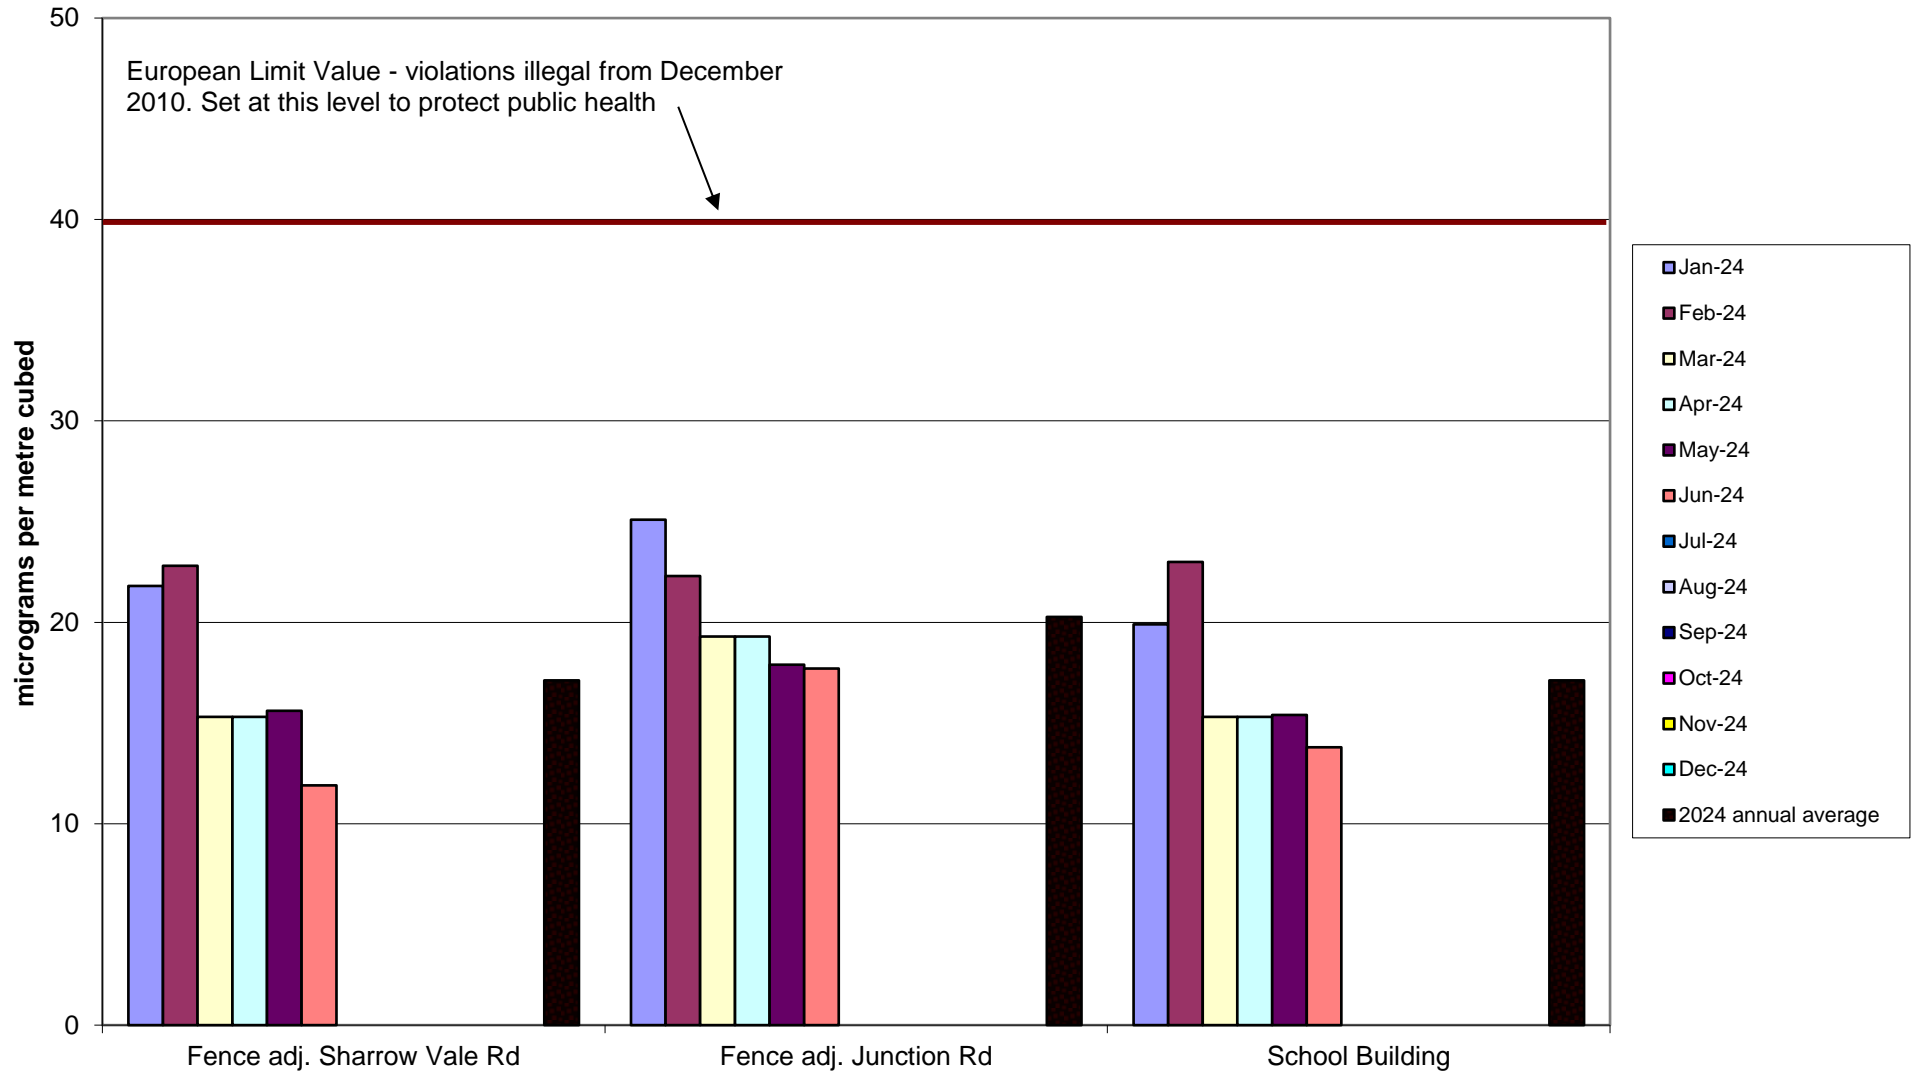

Hunter's Bar School Community Air Quality Monitoring of Nitrogen Dioxide
2024