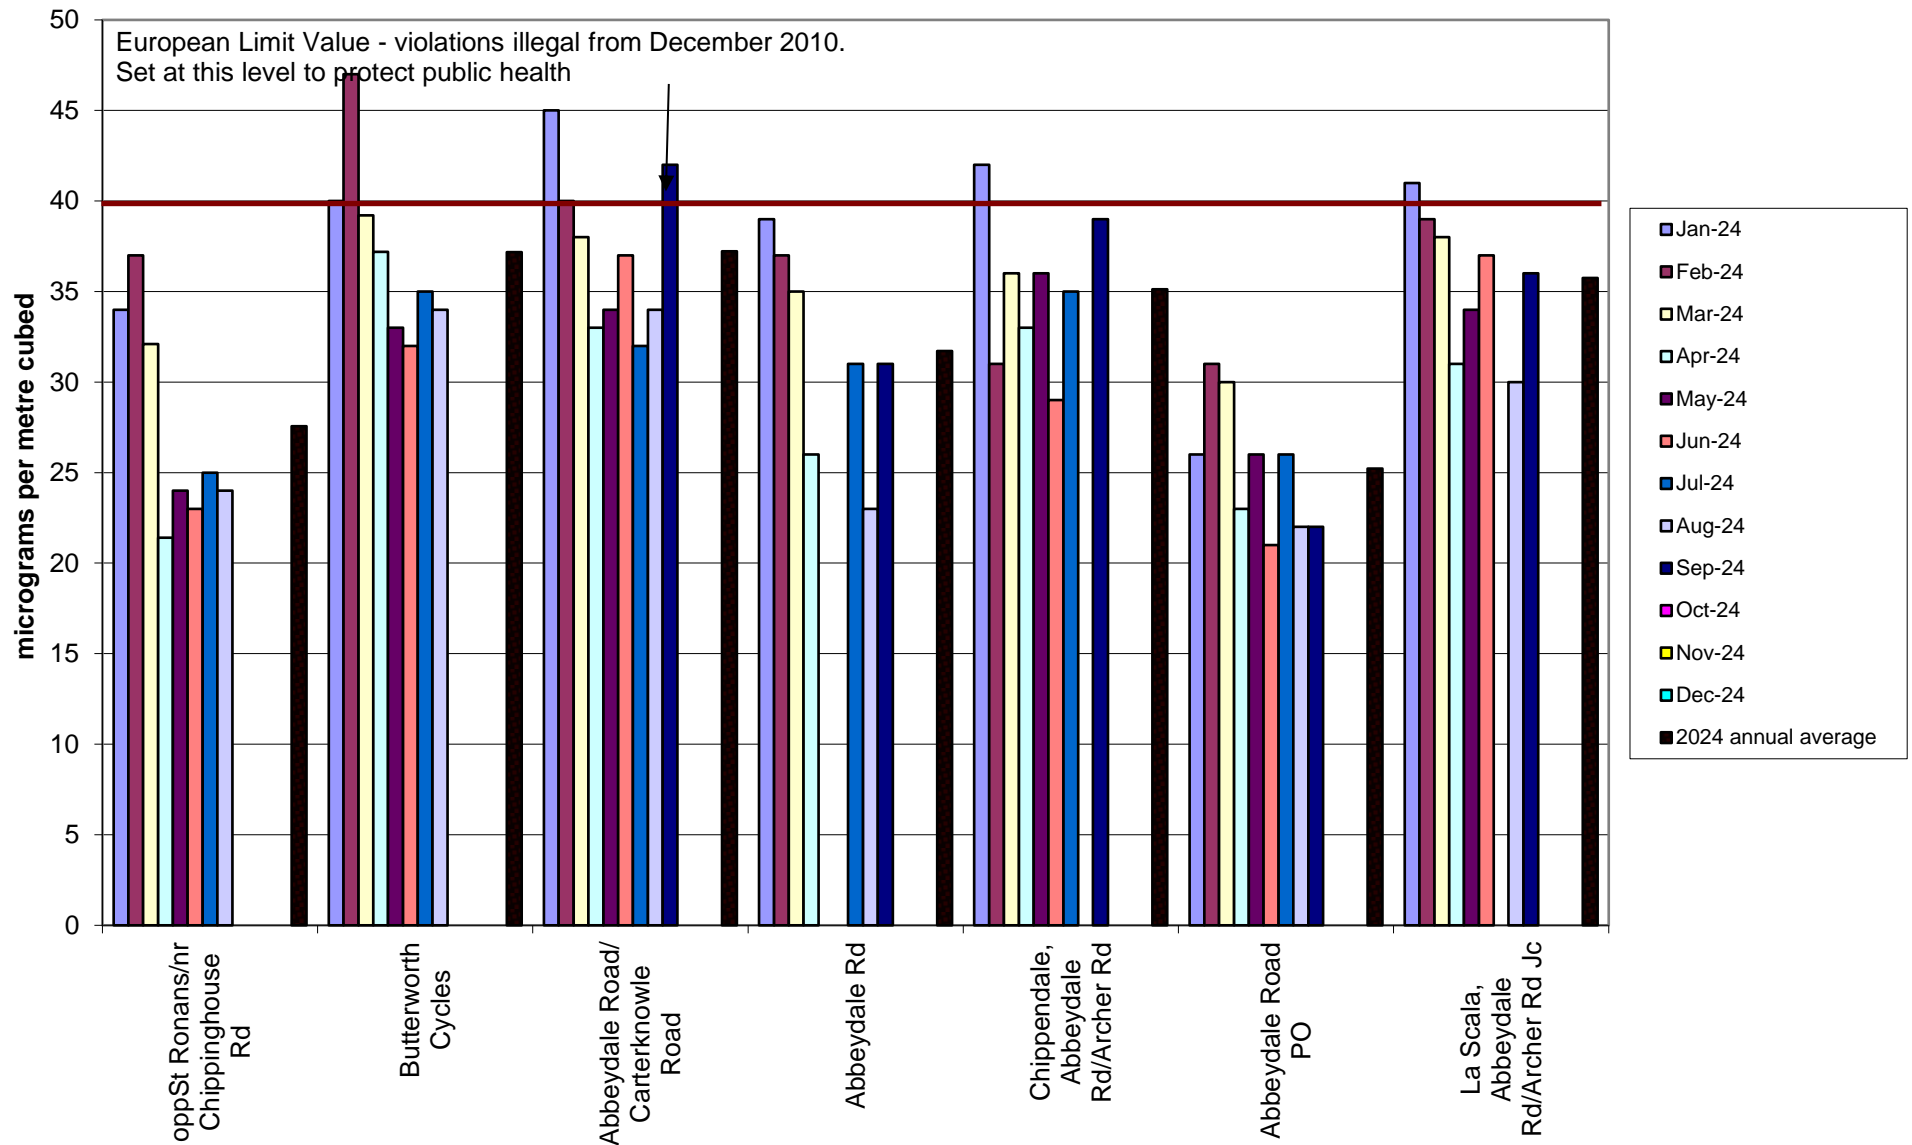

Abbeydale Road Corridor Community Air Quality Monitoring of Nitrogen Dioxide 2024

Burngreave Community Air Quality Monitoring of Nitrogen Dioxide 2024

Carterknowle and Millhouses Community Air Quality Monitoring of Nitrogen Dioxide
2024

Clarkehouse Community Air Quality Monitoring of Nitrogen Dioxide
2024

Crookesmoor Community Air Quality Monitoring of Nitrogen Dioxide 2024

Darnall Community Air Quality Monitoring of Nitrogen Dioxide 2024

Deepcar Community Air Quality Monitoring of Nitrogen Dioxide
2024

Ecclesall Community Air Quality Monitoring of Nitrogen Dioxide
2024

Hallam Community Air Quality Monitoring of Nitrogen Dioxide 2024

Heeley-Meersbrook Community Air Quality Monitoring of Nitrogen Dioxide
2024