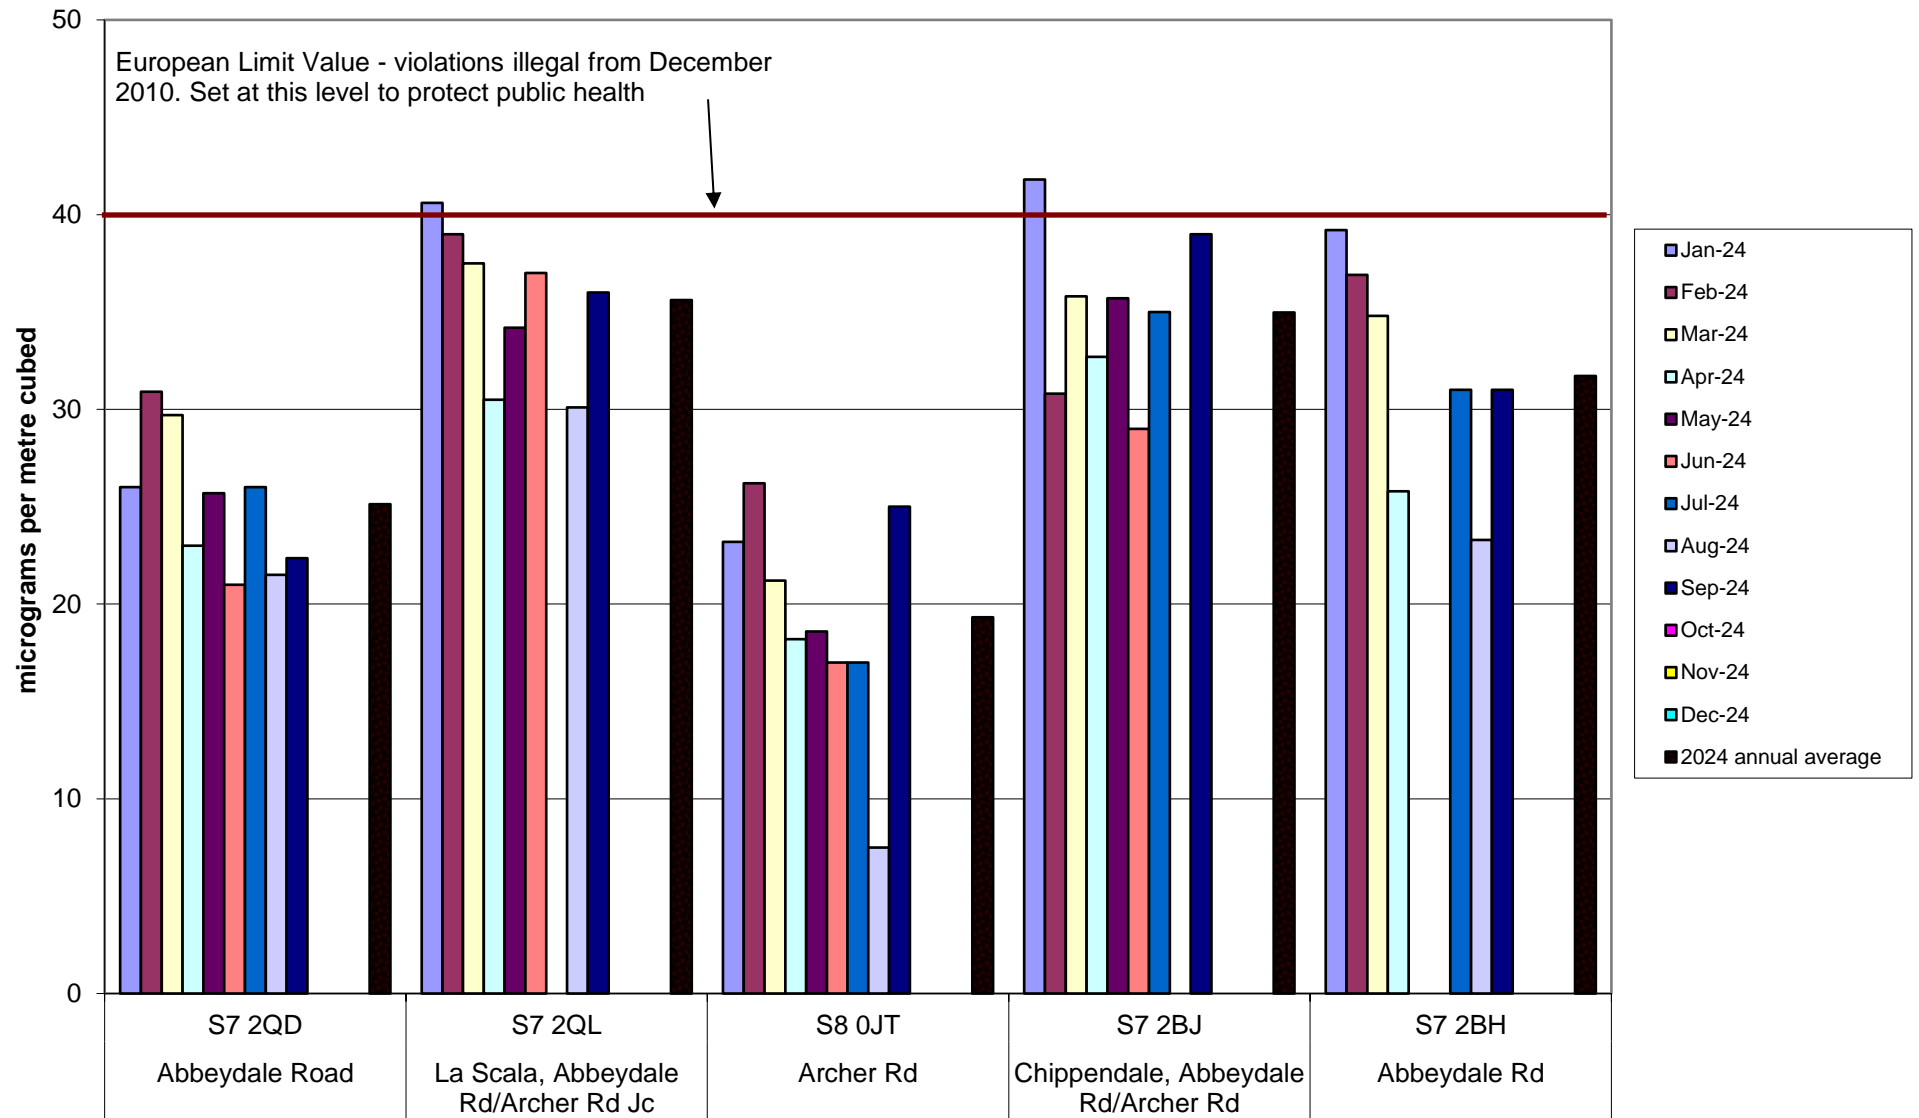

Abbeydale Road Corridor Community Air Quality Monitoring of Nitrogen Dioxide 2024

Burngreave Community Air Quality Monitoring of Nitrogen Dioxide 2024

Carterknowle and Millhouses Community Air Quality Monitoring of Nitrogen Dioxide
2024

Clarkehouse Community Air Quality Monitoring of Nitrogen Dioxide
2024

Crookesmoor Community Air Quality Monitoring of Nitrogen Dioxide 2024

Darnall Community Air Quality Monitoring of Nitrogen Dioxide 2024

Deepcar Community Air Quality Monitoring of Nitrogen Dioxide
2024

Ecclesall Community Air Quality Monitoring of Nitrogen Dioxide
2024

Hallam Community Air Quality Monitoring of Nitrogen Dioxide 2024

Heeley-Meersbrook Community Air Quality Monitoring of Nitrogen Dioxide
2024