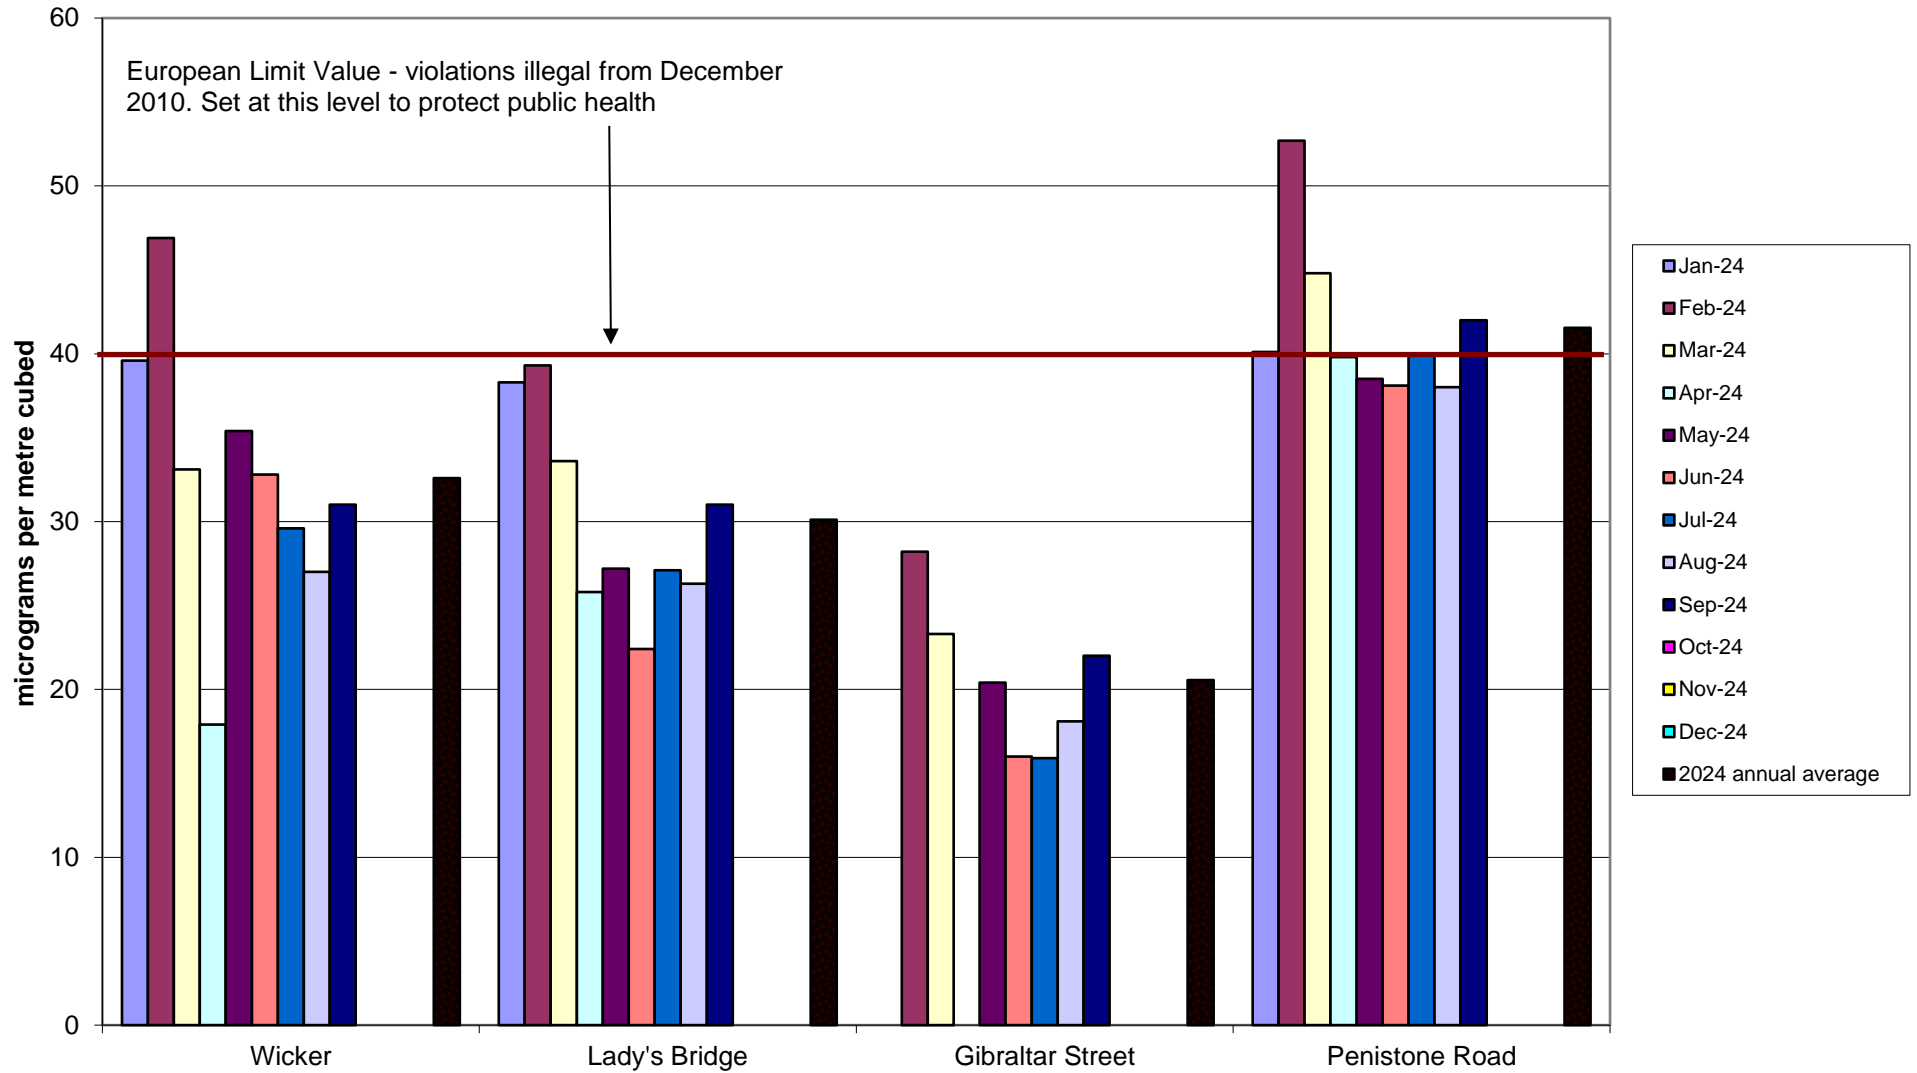

Kelham Community Air Quality Monitoring of Nitrogen Dioxide
2024