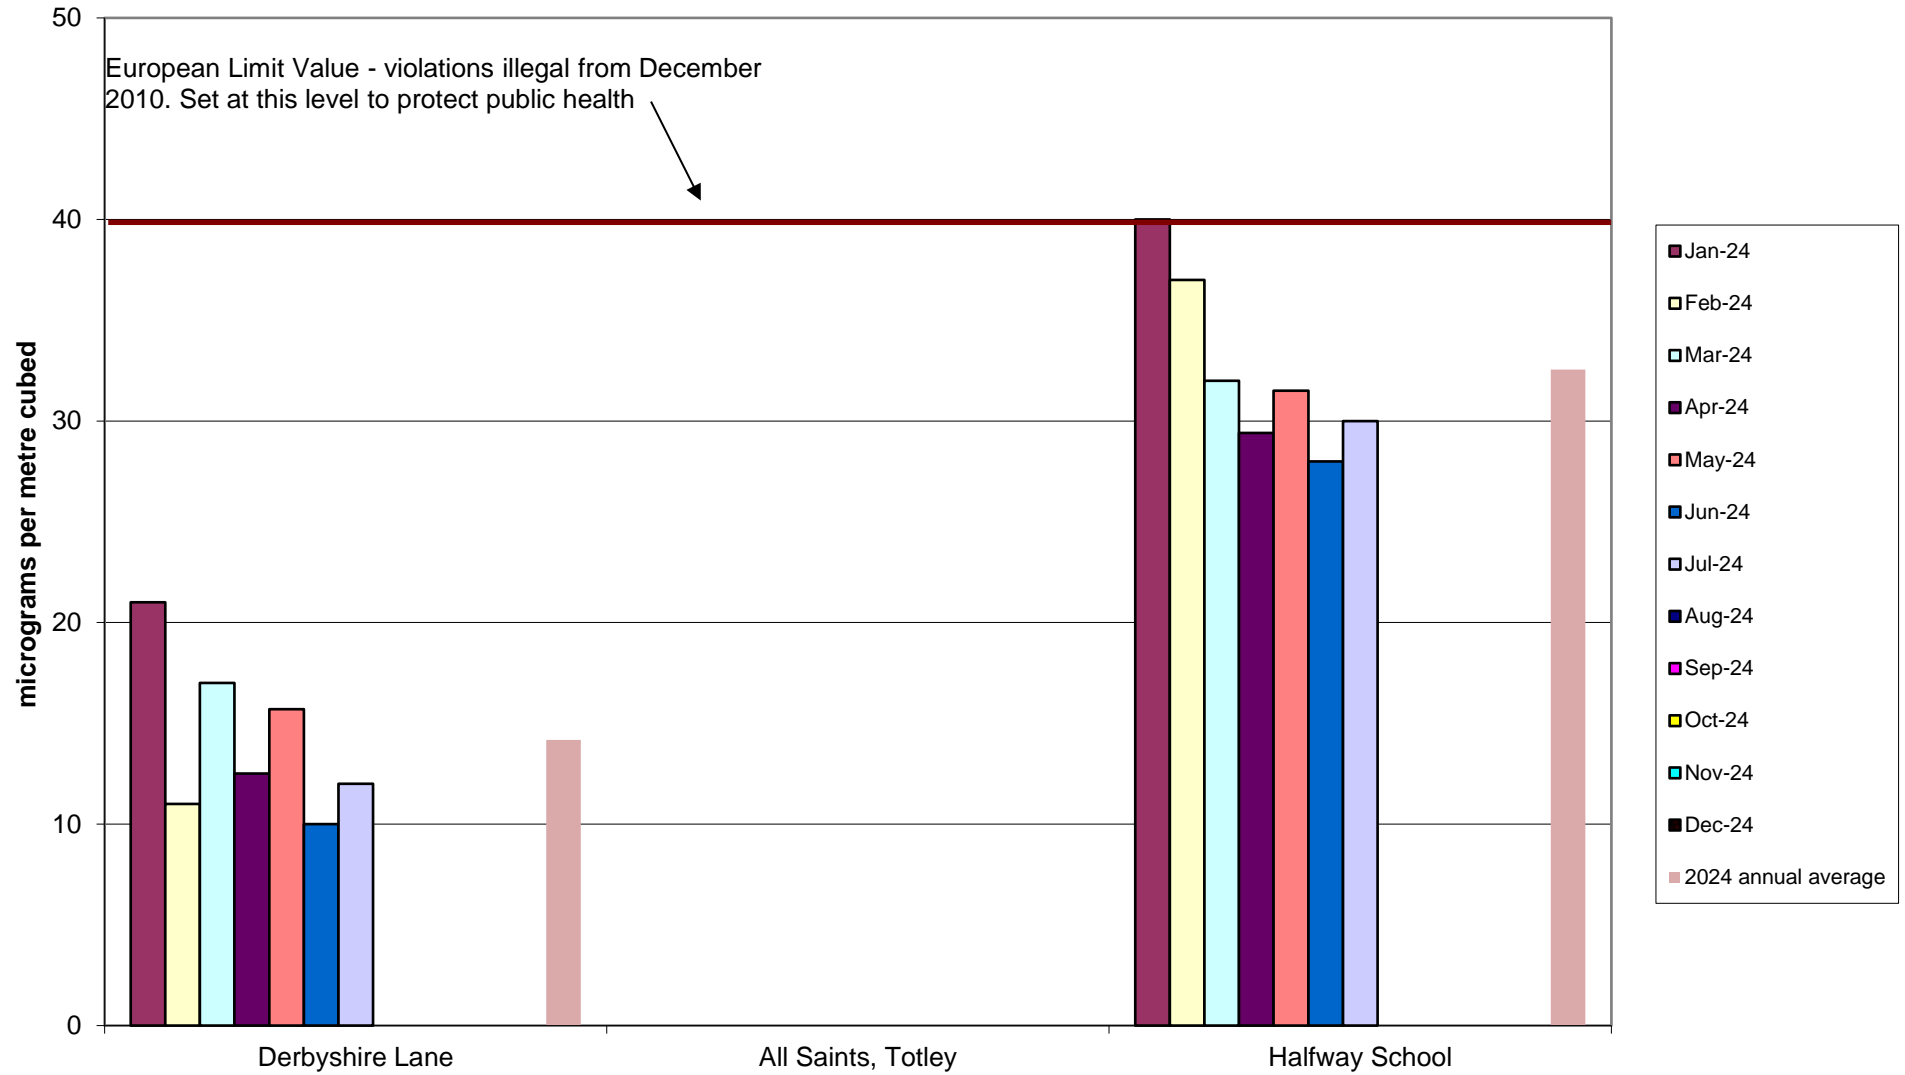

Miscellaneous Community Air Quality Monitoring of Nitrogen Dioxide
2024