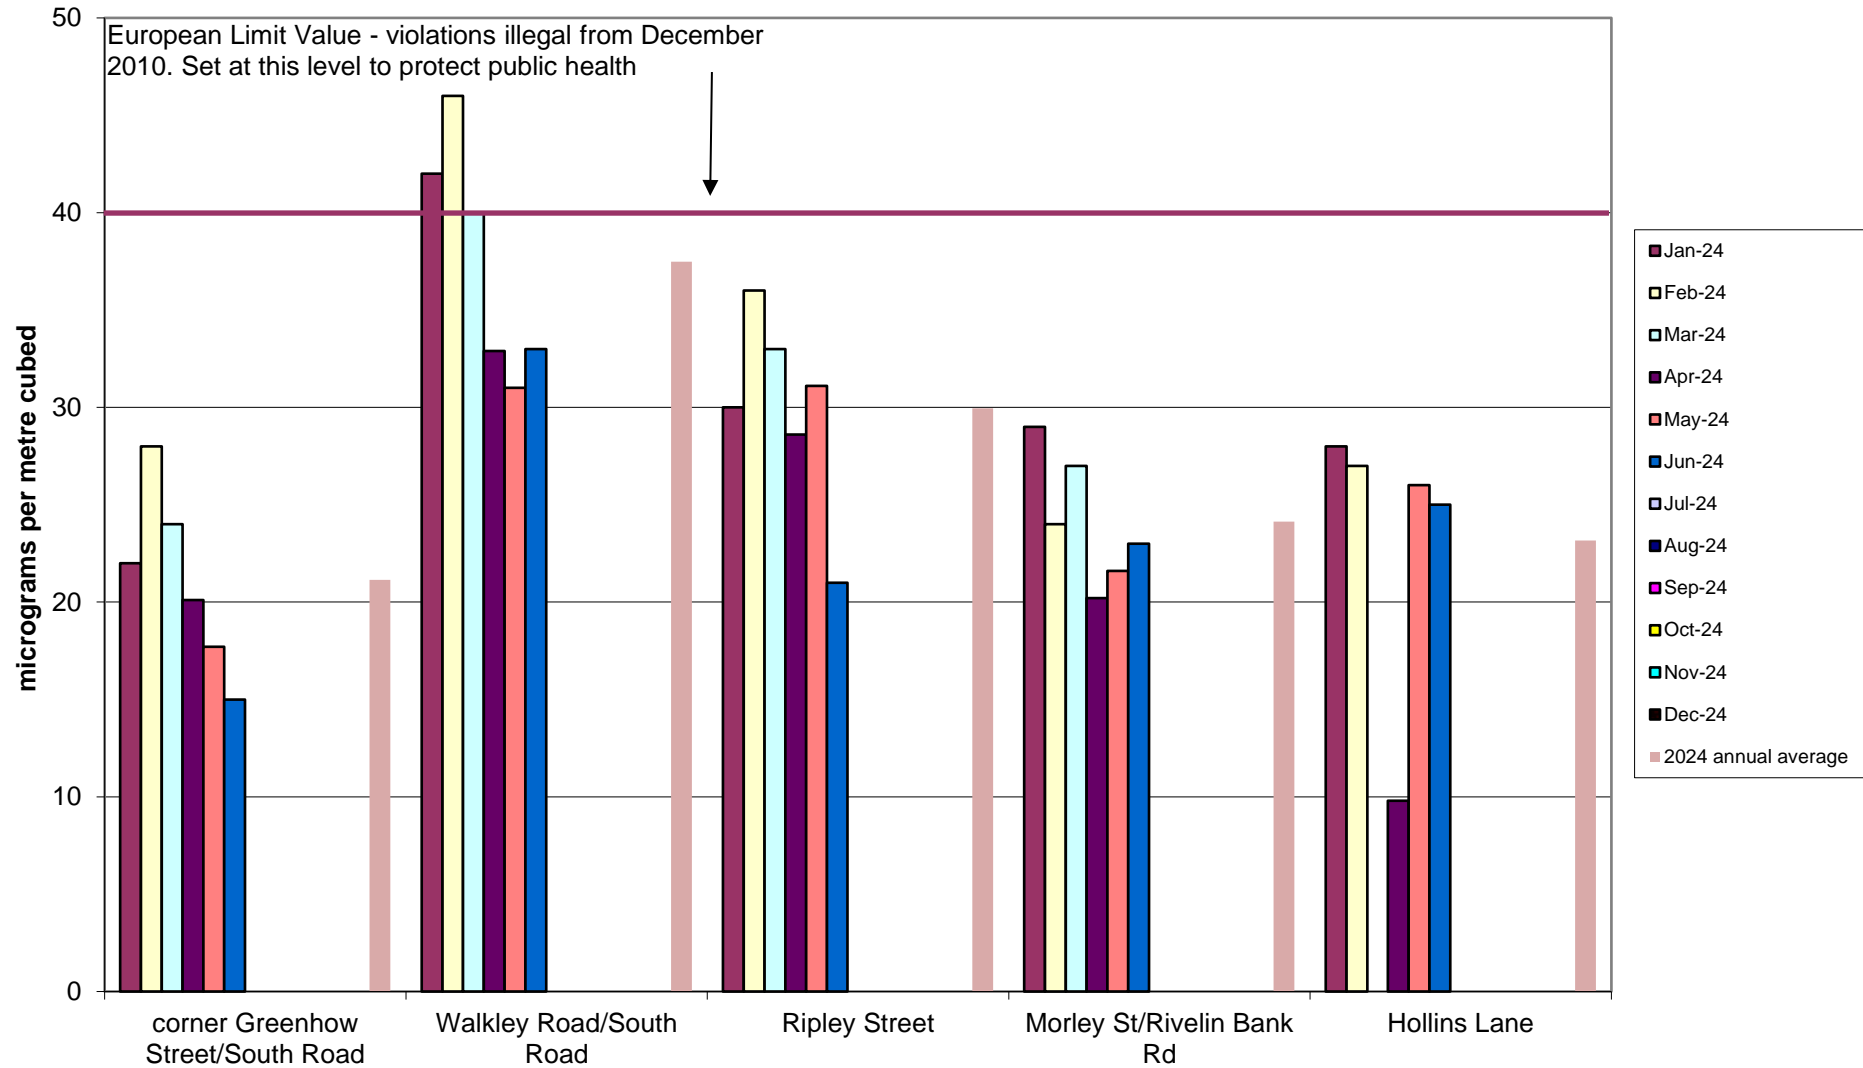

# Parkwood Springs Community Air Quality Monitoring of Nitrogen Dioxide 2024

Tinsley Community Air Quality Monitoring of Nitrogen Dioxide  
2024

# Walkley Community Air Quality Monitoring of Nitrogen Dioxide 2024