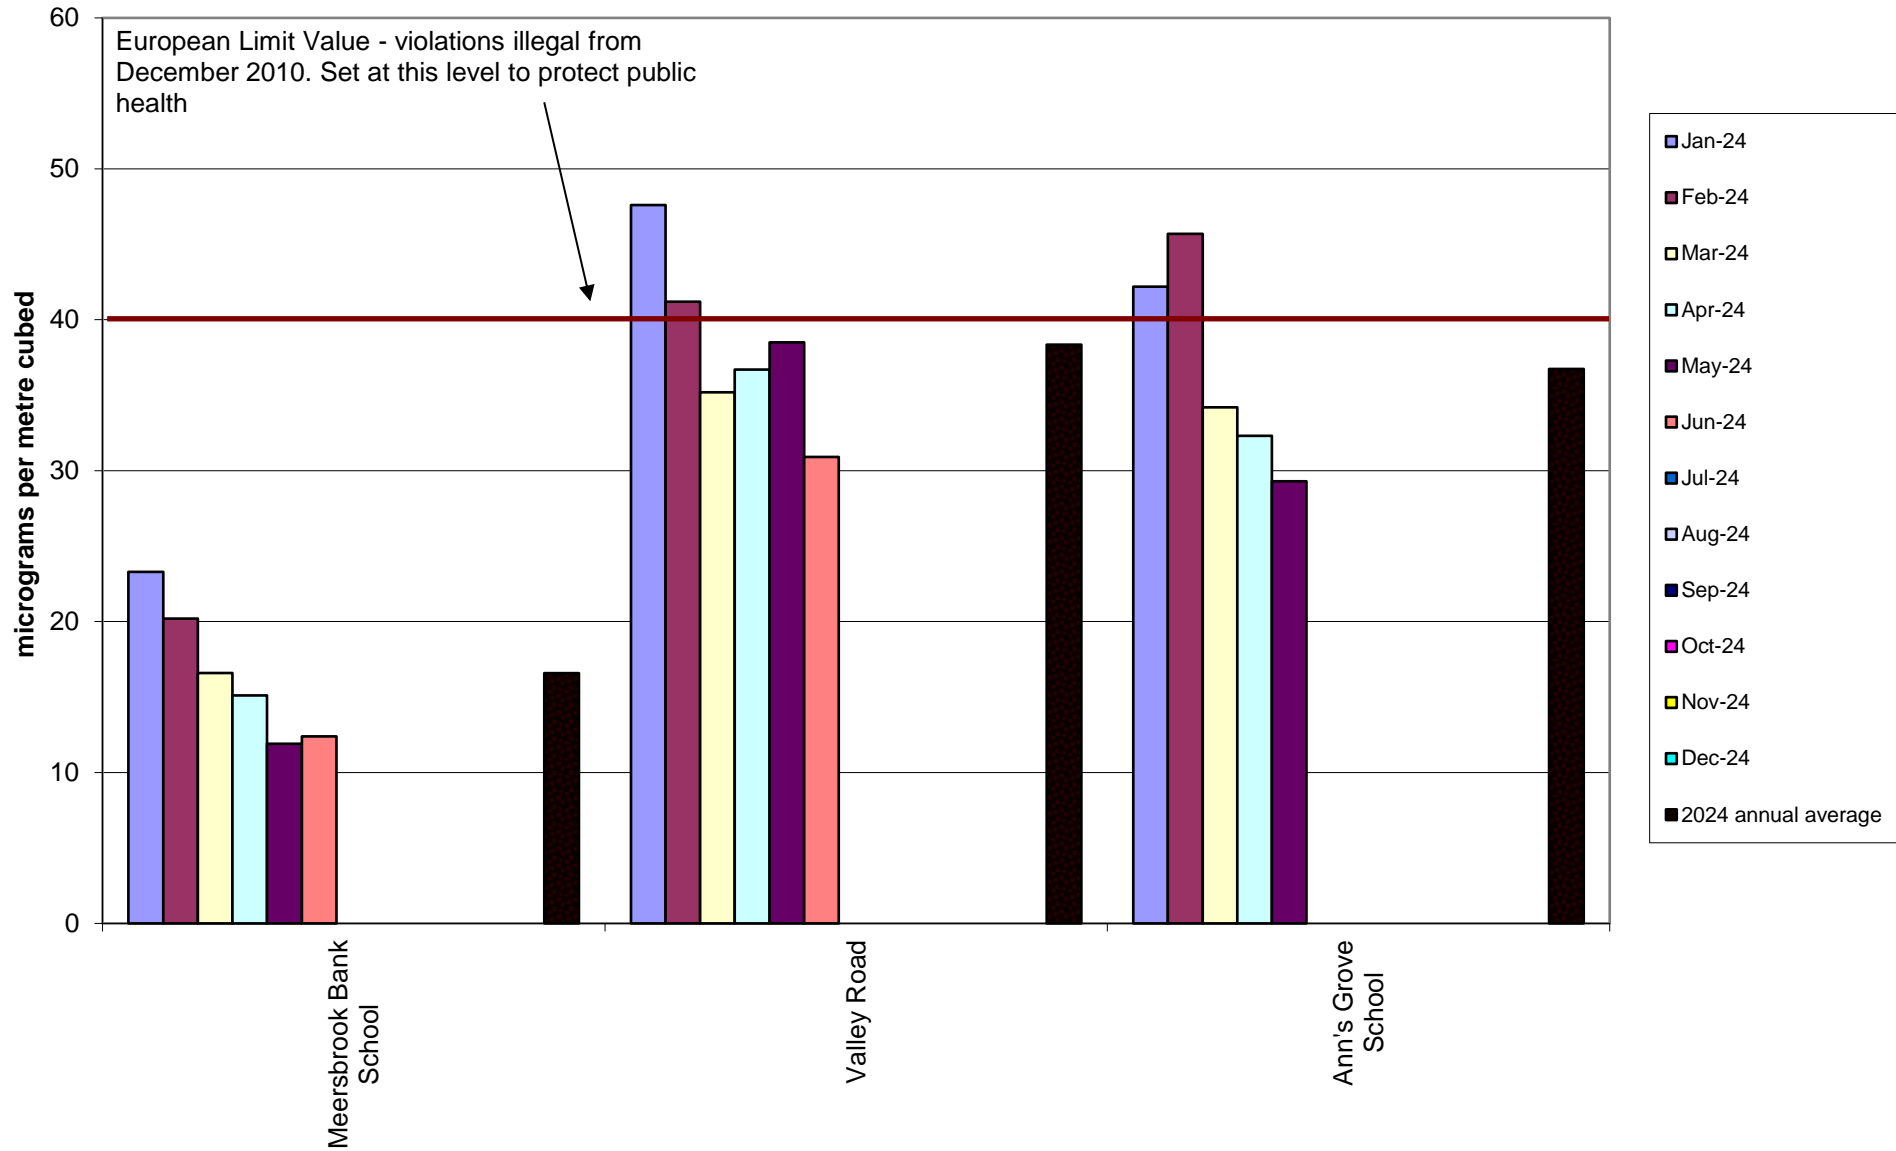

Heeley-Meersbrook Community Air Quality Monitoring of Nitrogen Dioxide 2024