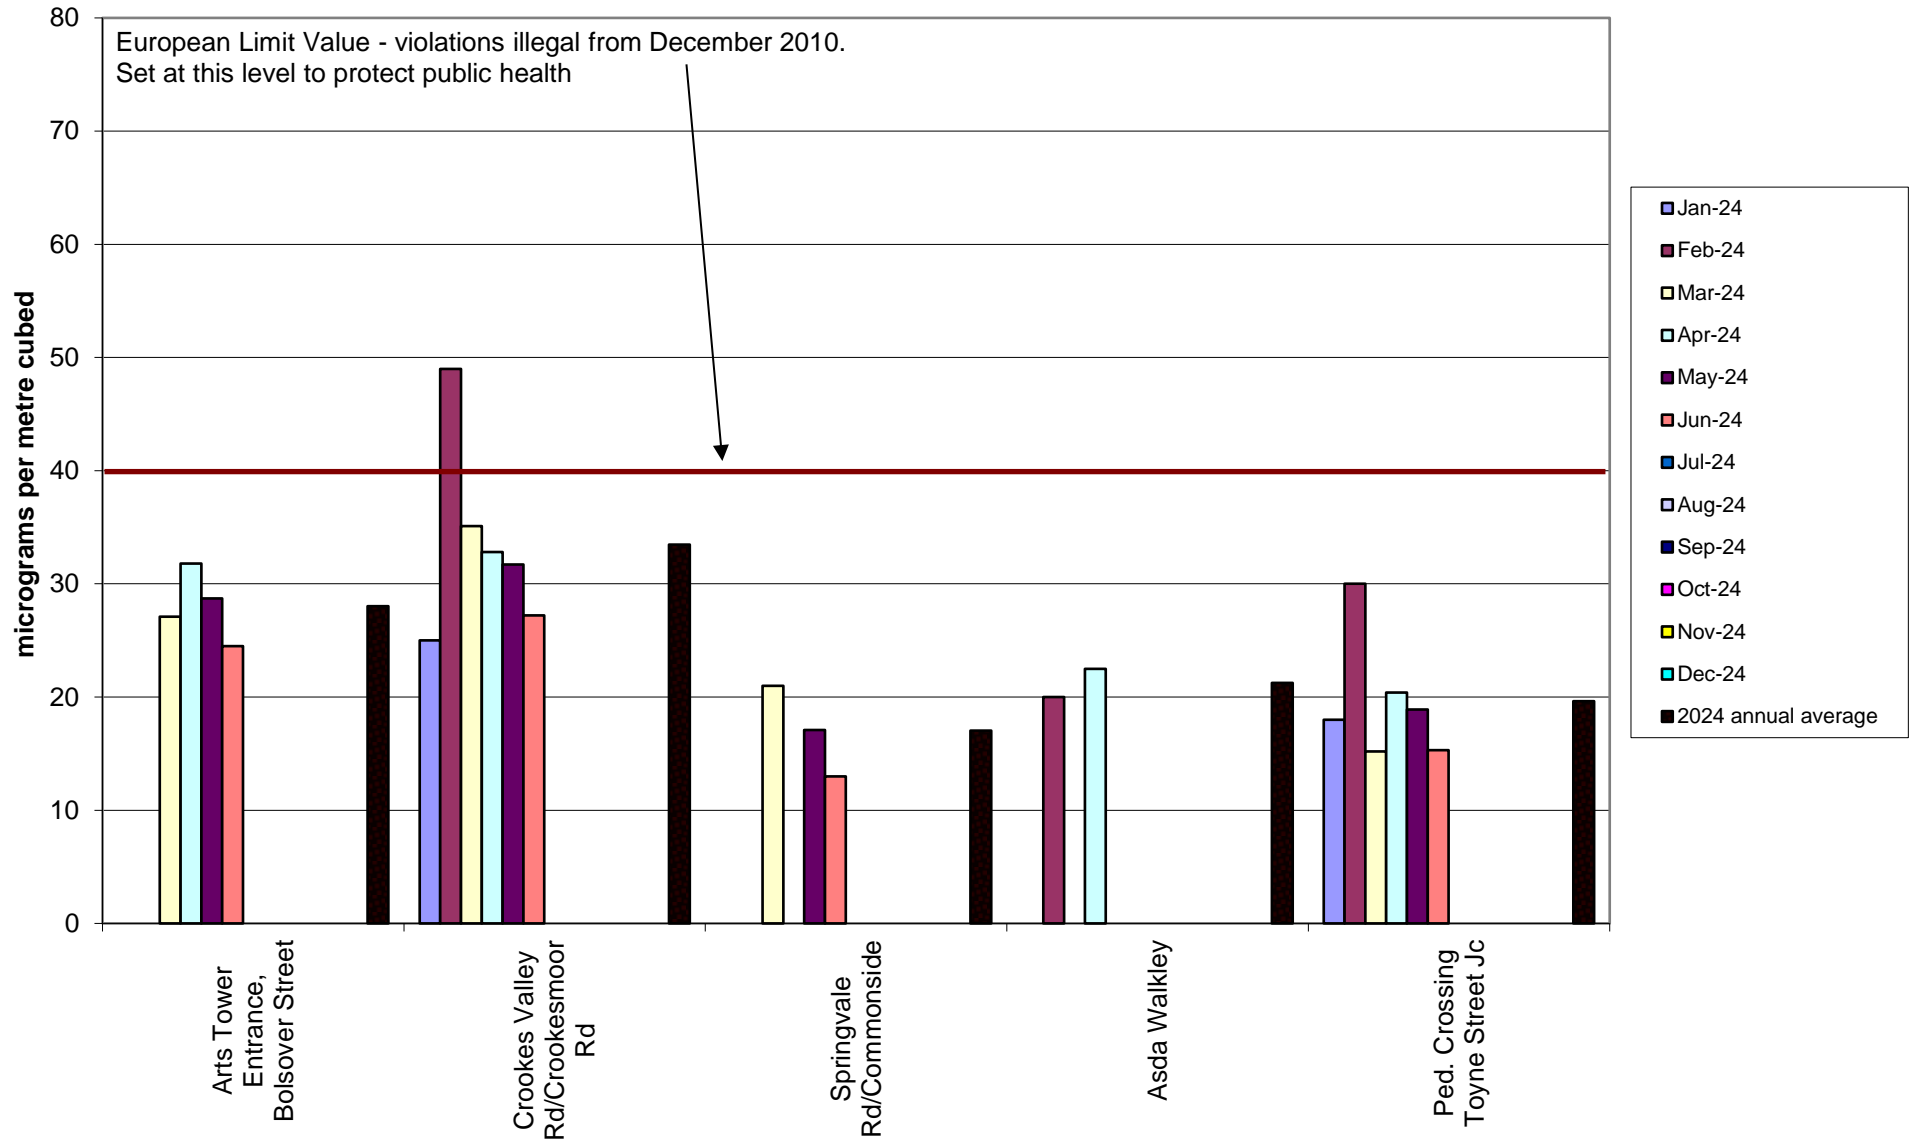

## Abbeydale Road Corridor Community Air Quality Monitoring of Nitrogen Dioxide 2024

Burngreave Community Air Quality Monitoring of Nitrogen Dioxide  
2024

Carterknowle and Millhouses Community Air Quality Monitoring of Nitrogen Dioxide  
2024

Clarkehouse Community Air Quality Monitoring of Nitrogen Dioxide  
2024

Crookesmoor Community Air Quality Monitoring of Nitrogen Dioxide  
2024