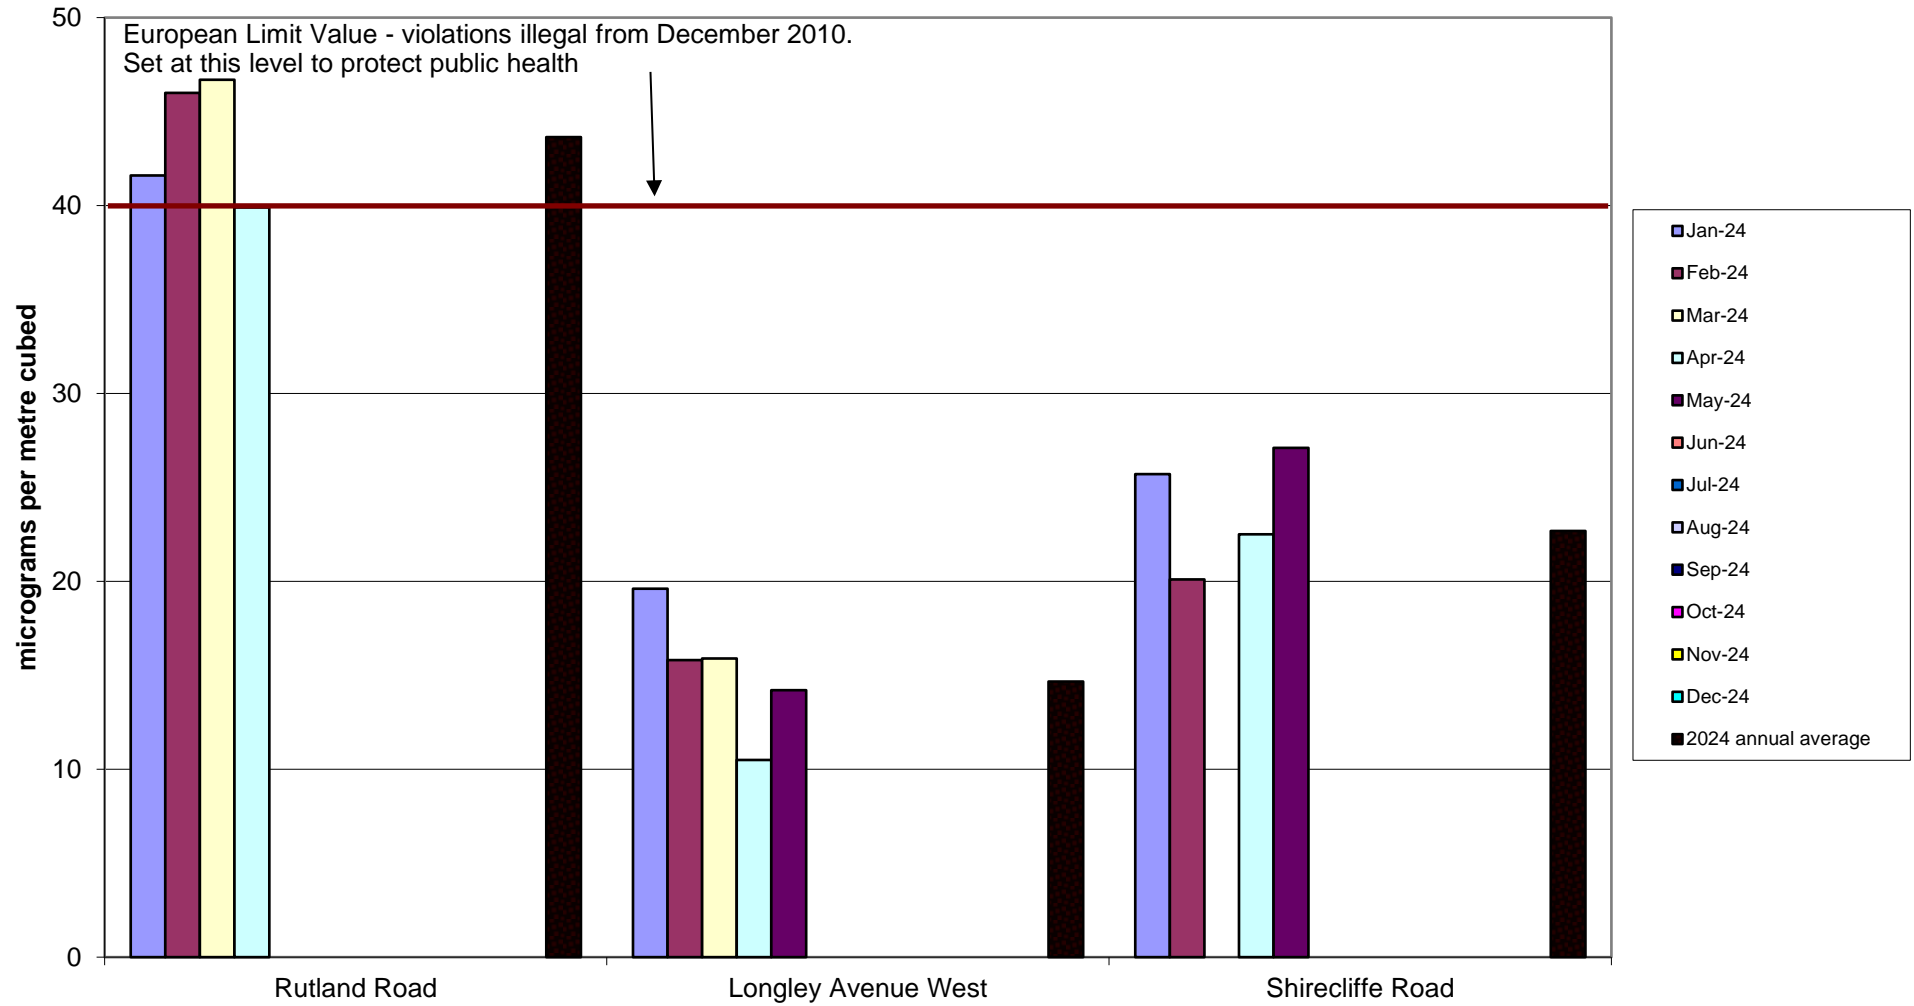

Parkwood Springs Community Air Quality Monitoring of Nitrogen Dioxide 2024