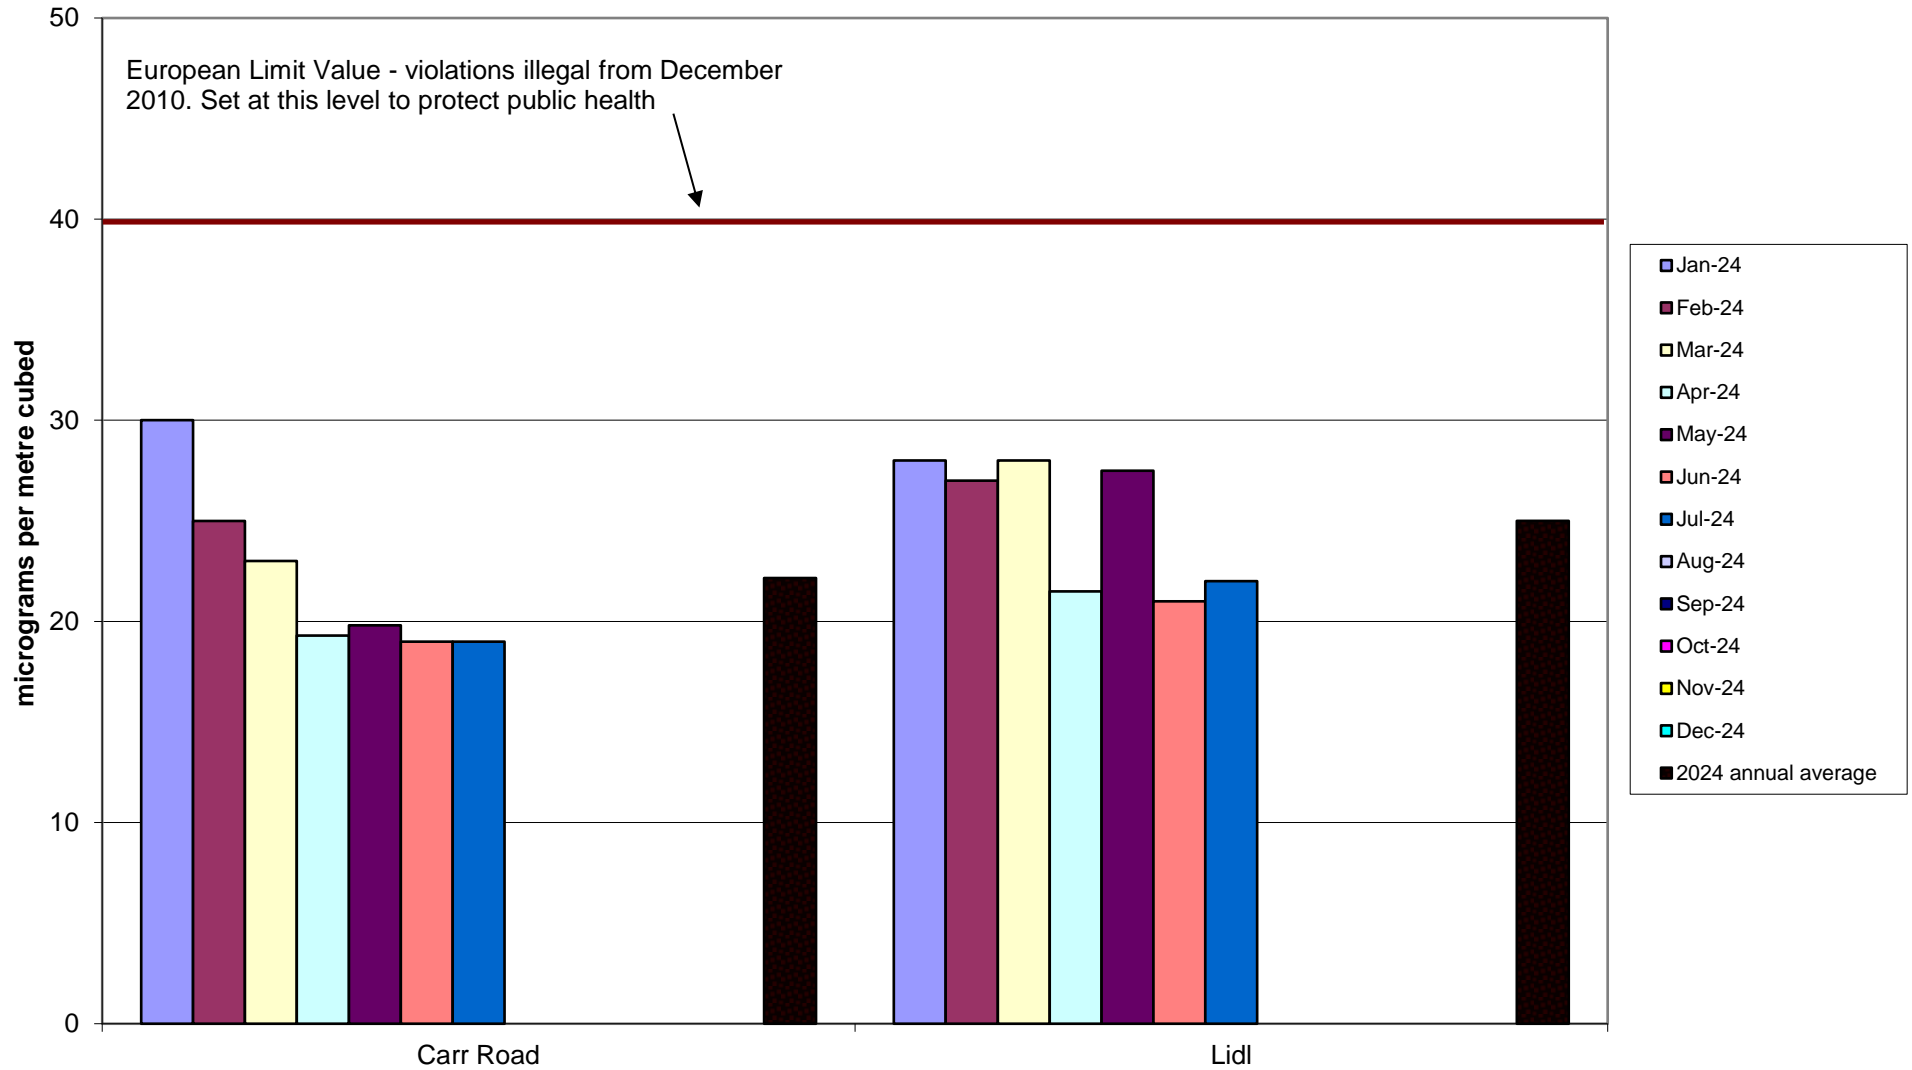

Deepcar Community Air Quality Monitoring of Nitrogen Dioxide 2024