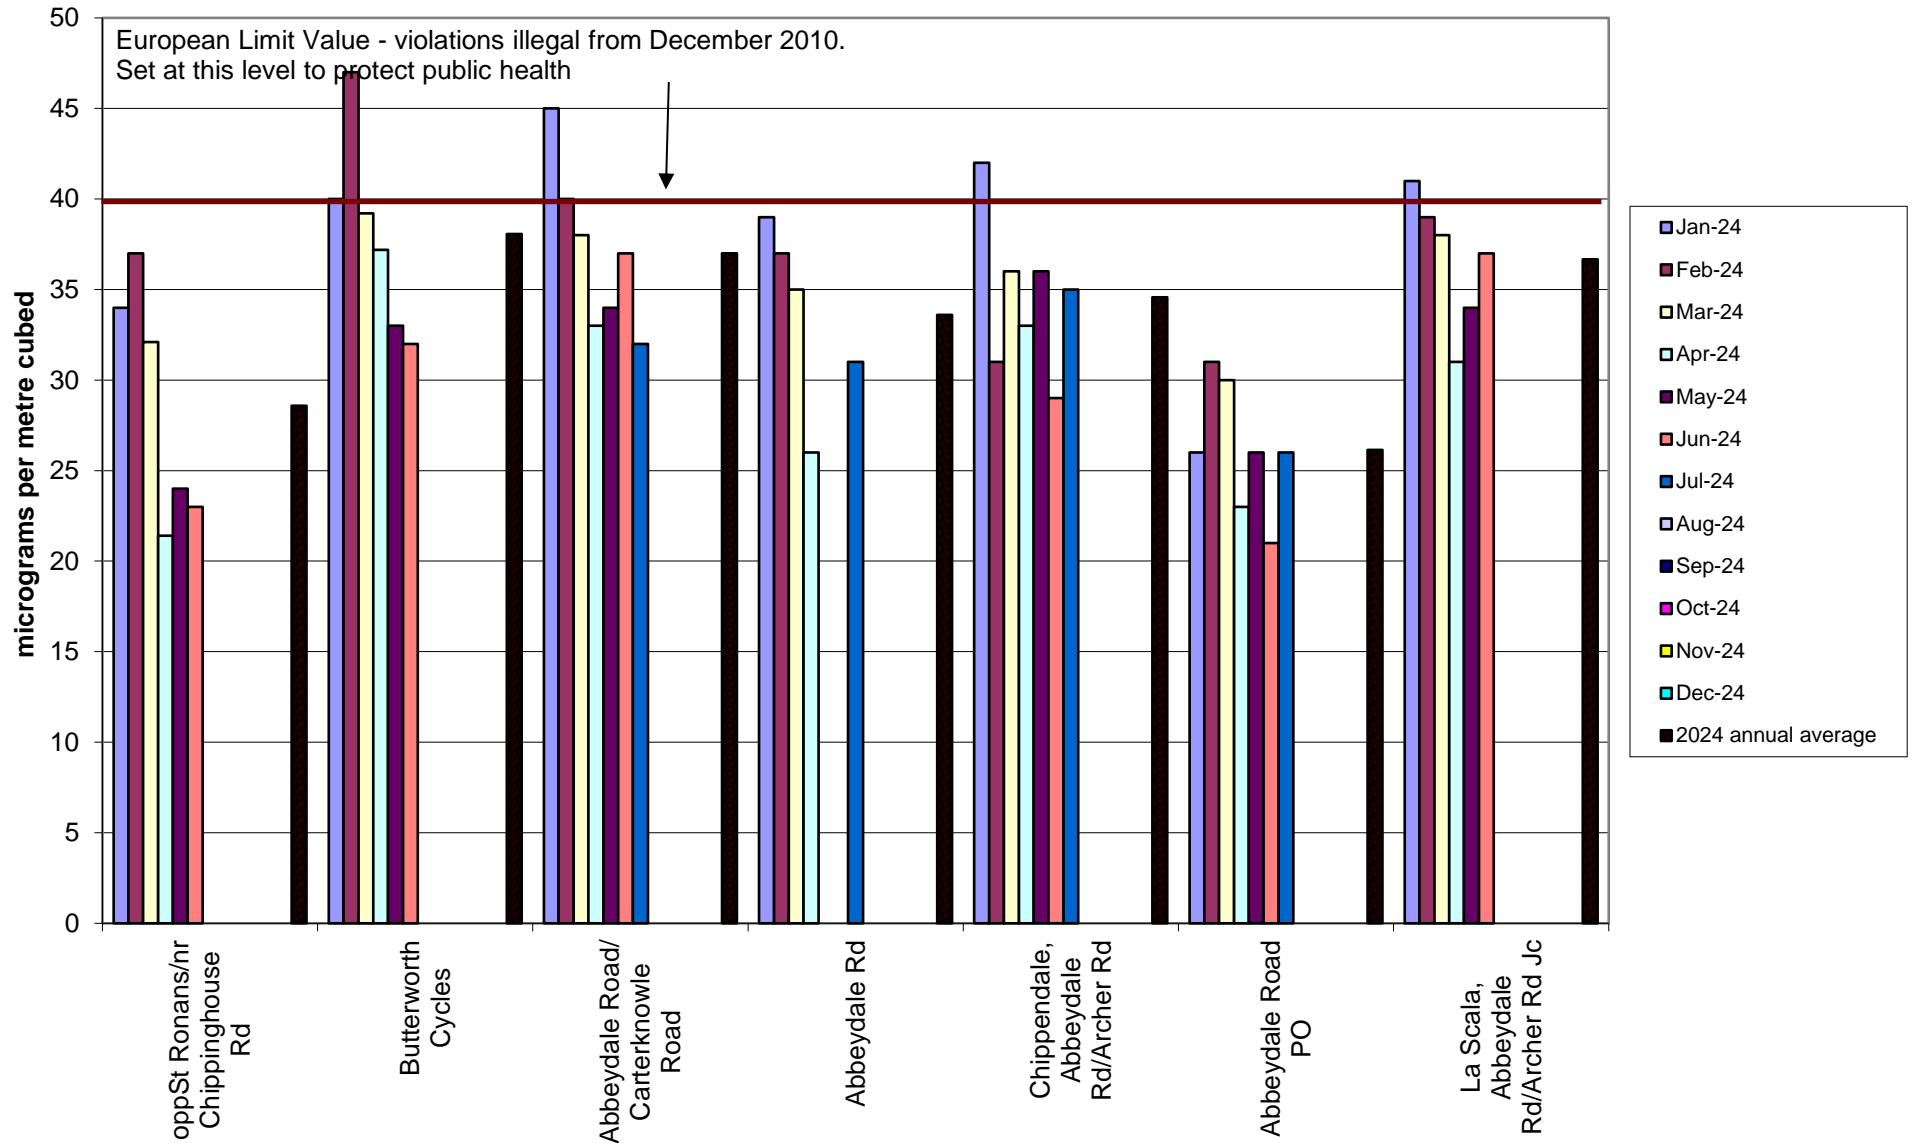

## Abbeydale Road Corridor Community Air Quality Monitoring of Nitrogen Dioxide 2024

Burngreave Community Air Quality Monitoring of Nitrogen Dioxide  
2024

Carterknowle and Millhouses Community Air Quality Monitoring of Nitrogen Dioxide  
2024

Clarkehouse Community Air Quality Monitoring of Nitrogen Dioxide  
2024

Crookesmoor Community Air Quality Monitoring of Nitrogen Dioxide  
2024