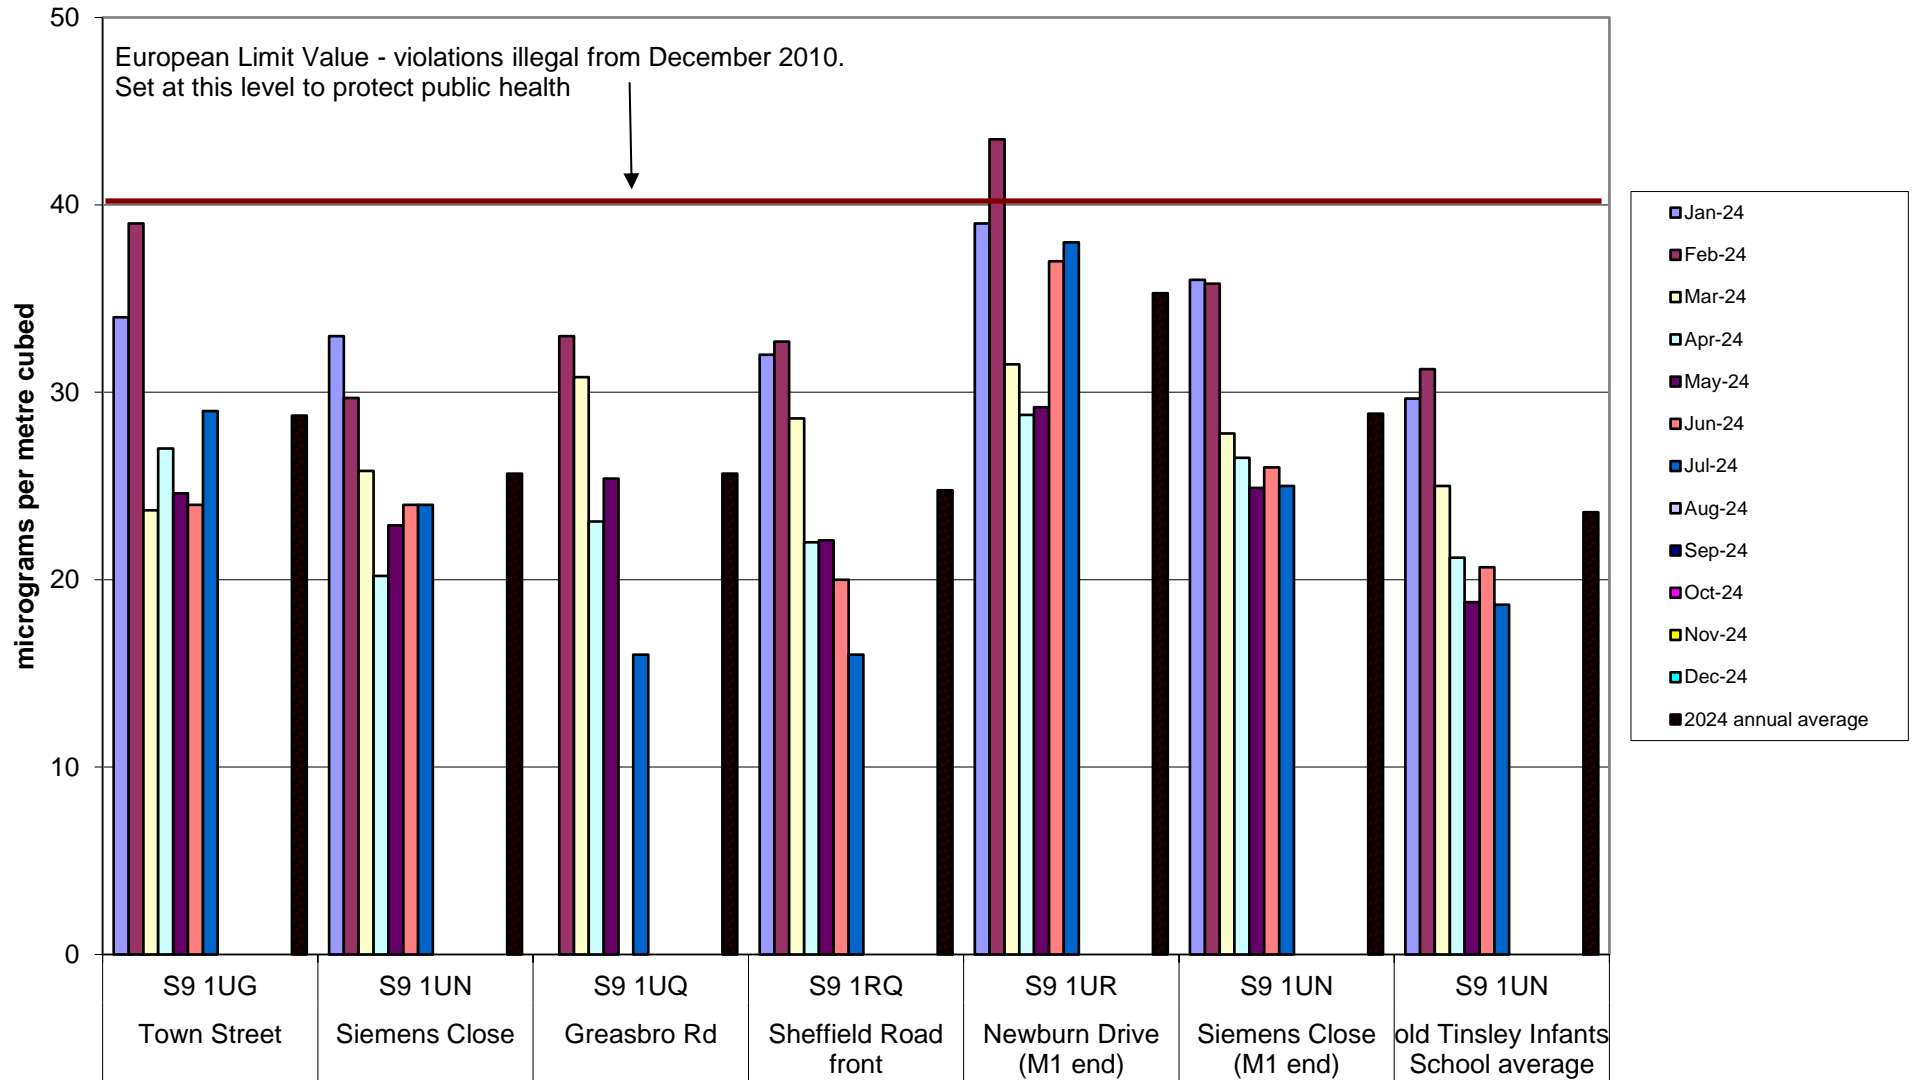

Tinsley Community Air Quality Monitoring of Nitrogen Dioxide
2024