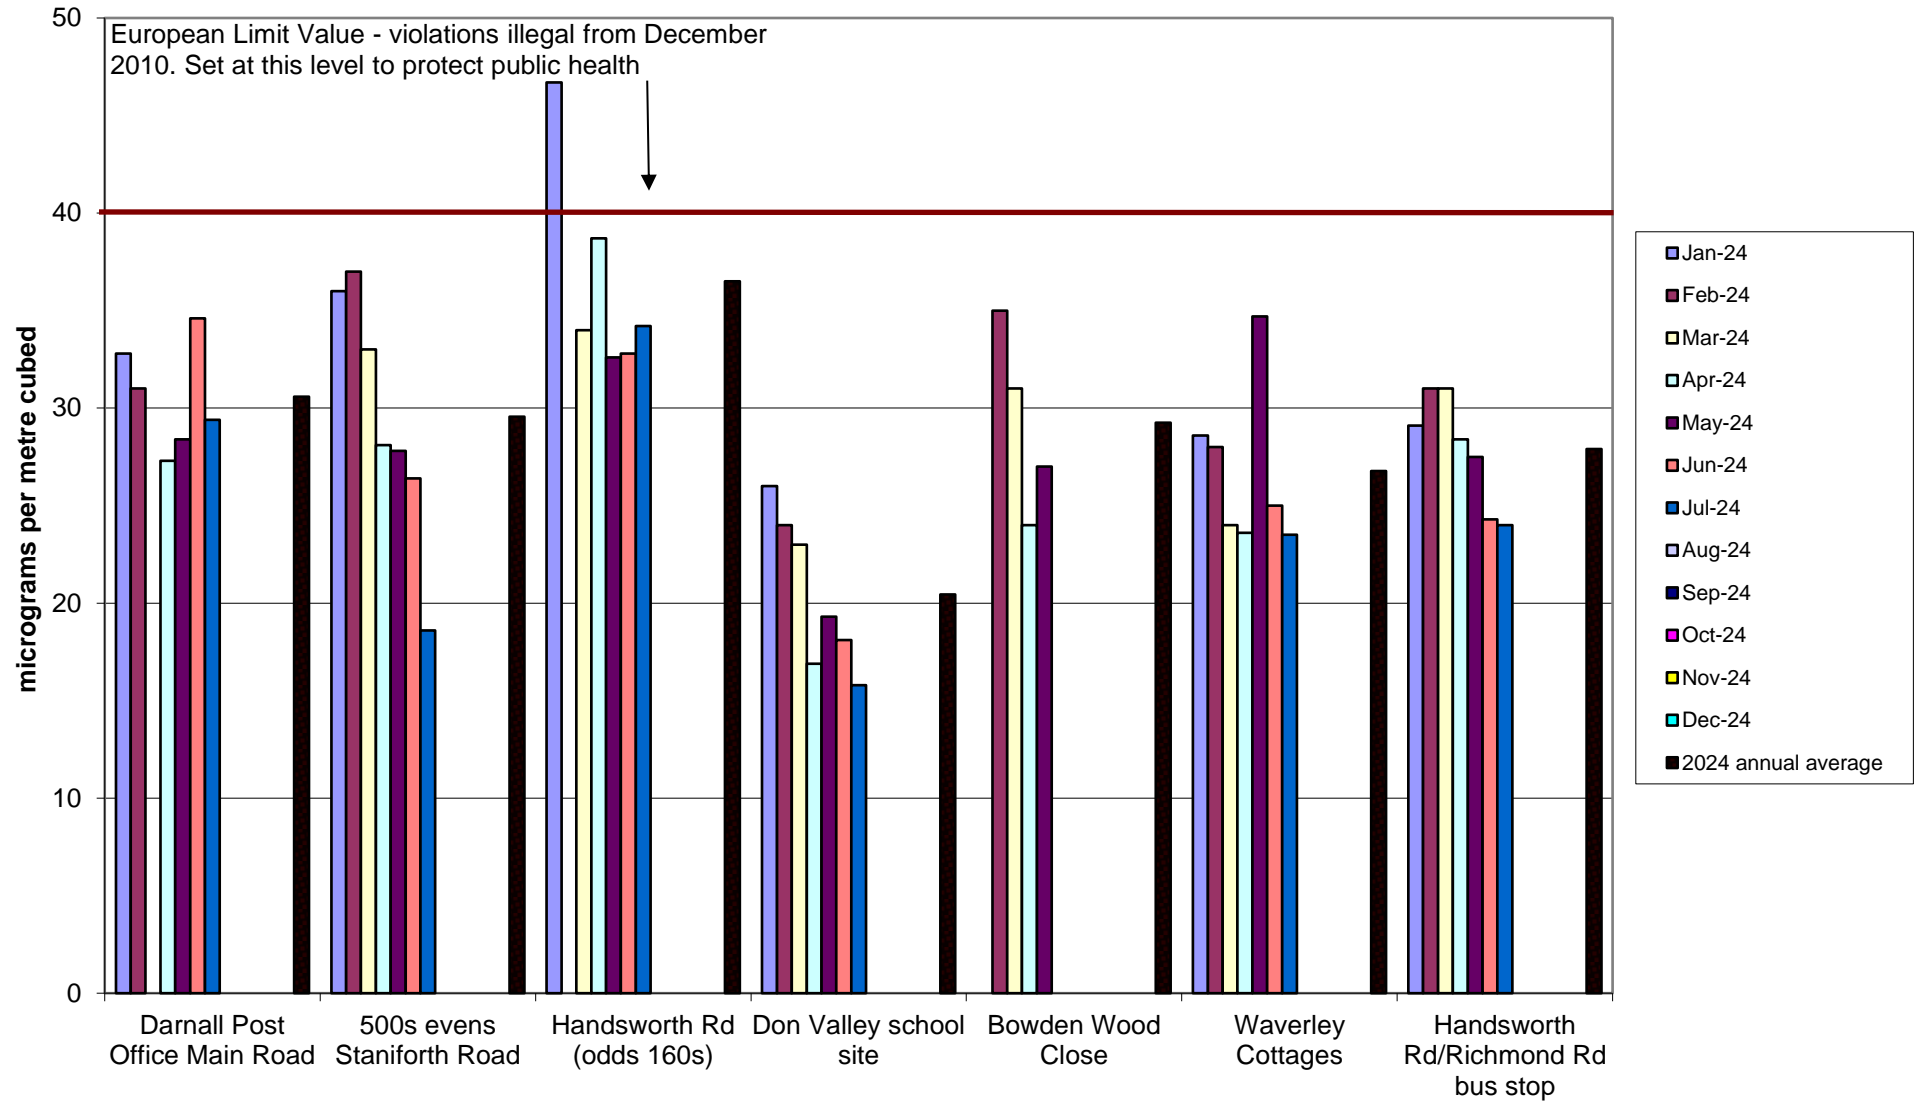

Darnall Community Air Quality Monitoring of Nitrogen Dioxide 2024