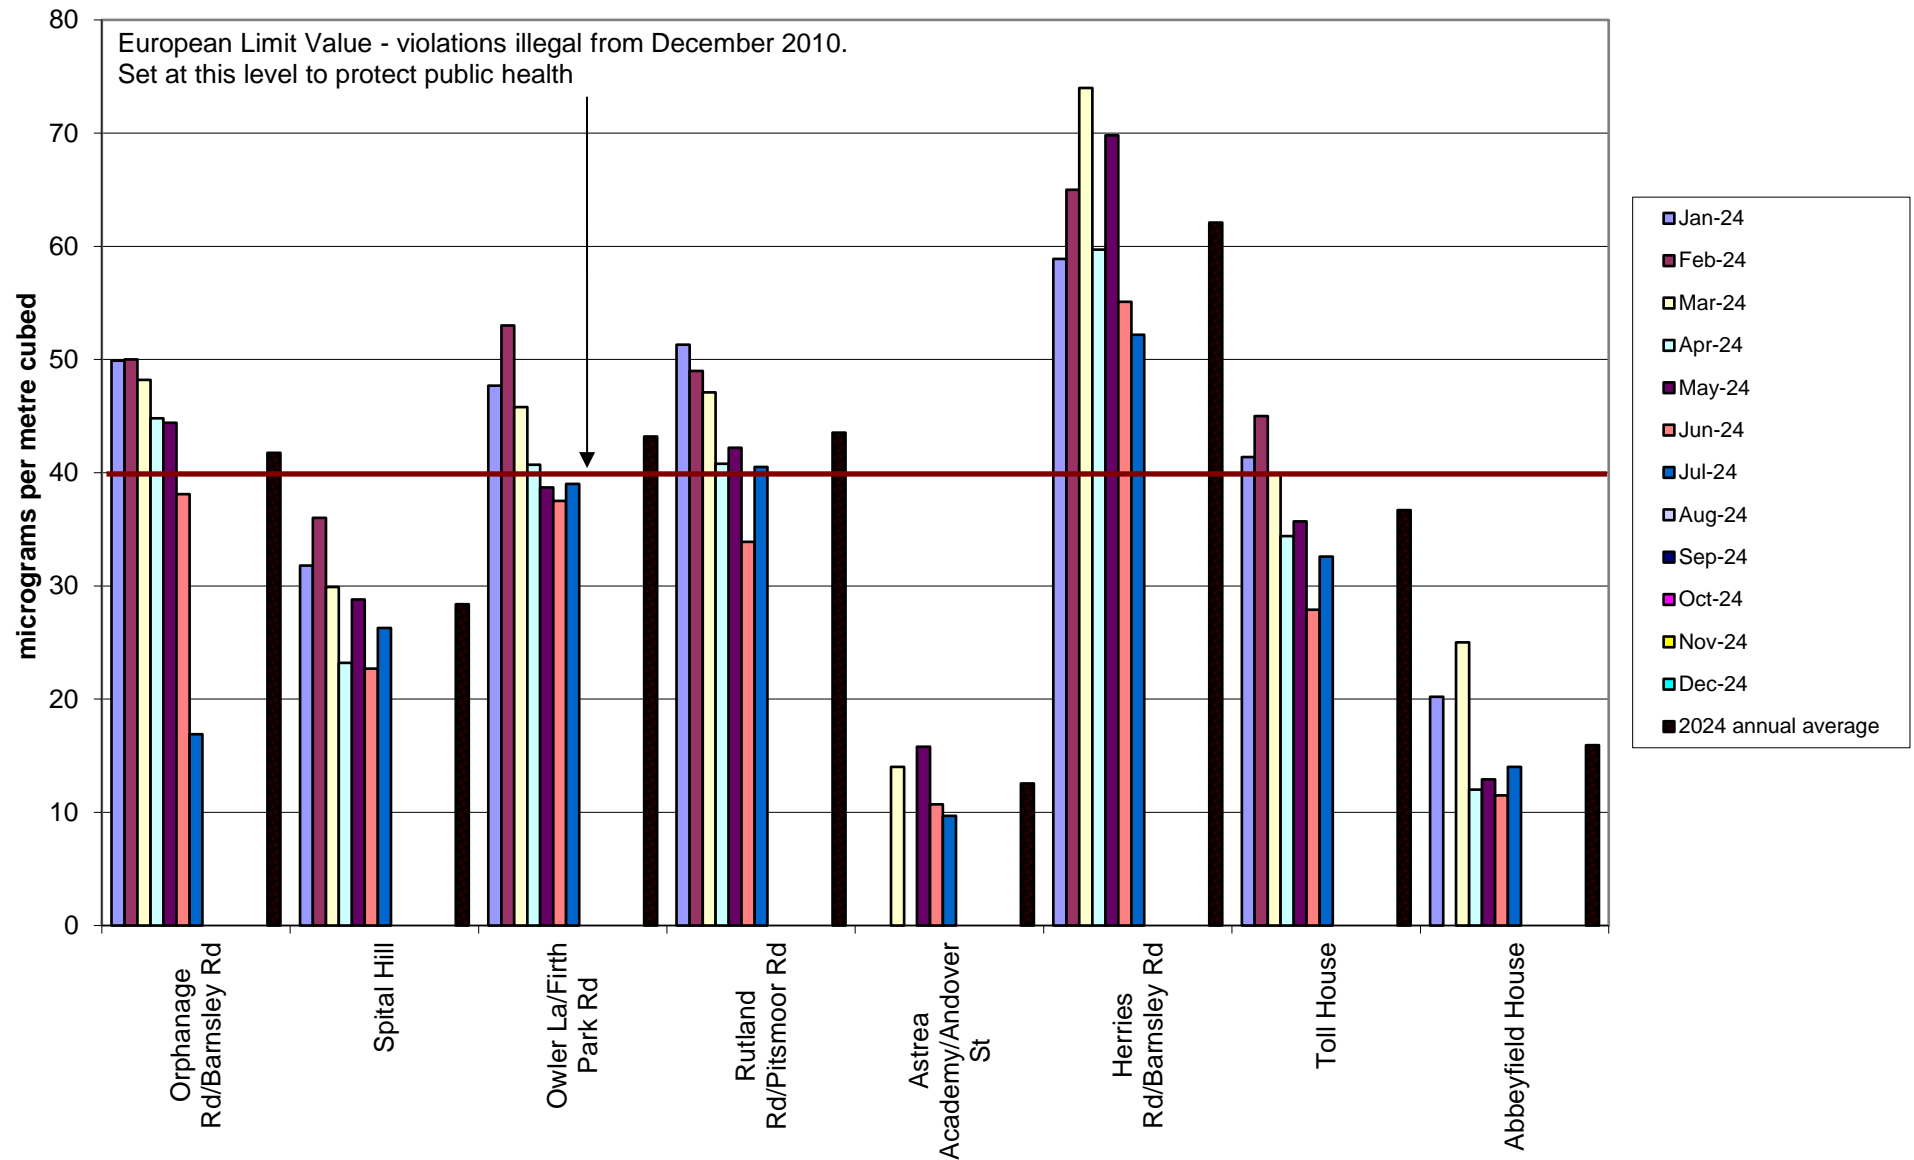

## Abbeydale Road Corridor Community Air Quality Monitoring of Nitrogen Dioxide 2024

Burngreave Community Air Quality Monitoring of Nitrogen Dioxide  
2024

Carterknowle and Millhouses Community Air Quality Monitoring of Nitrogen Dioxide  
2024

Clarkehouse Community Air Quality Monitoring of Nitrogen Dioxide  
2024

Crookesmoor Community Air Quality Monitoring of Nitrogen Dioxide  
2024