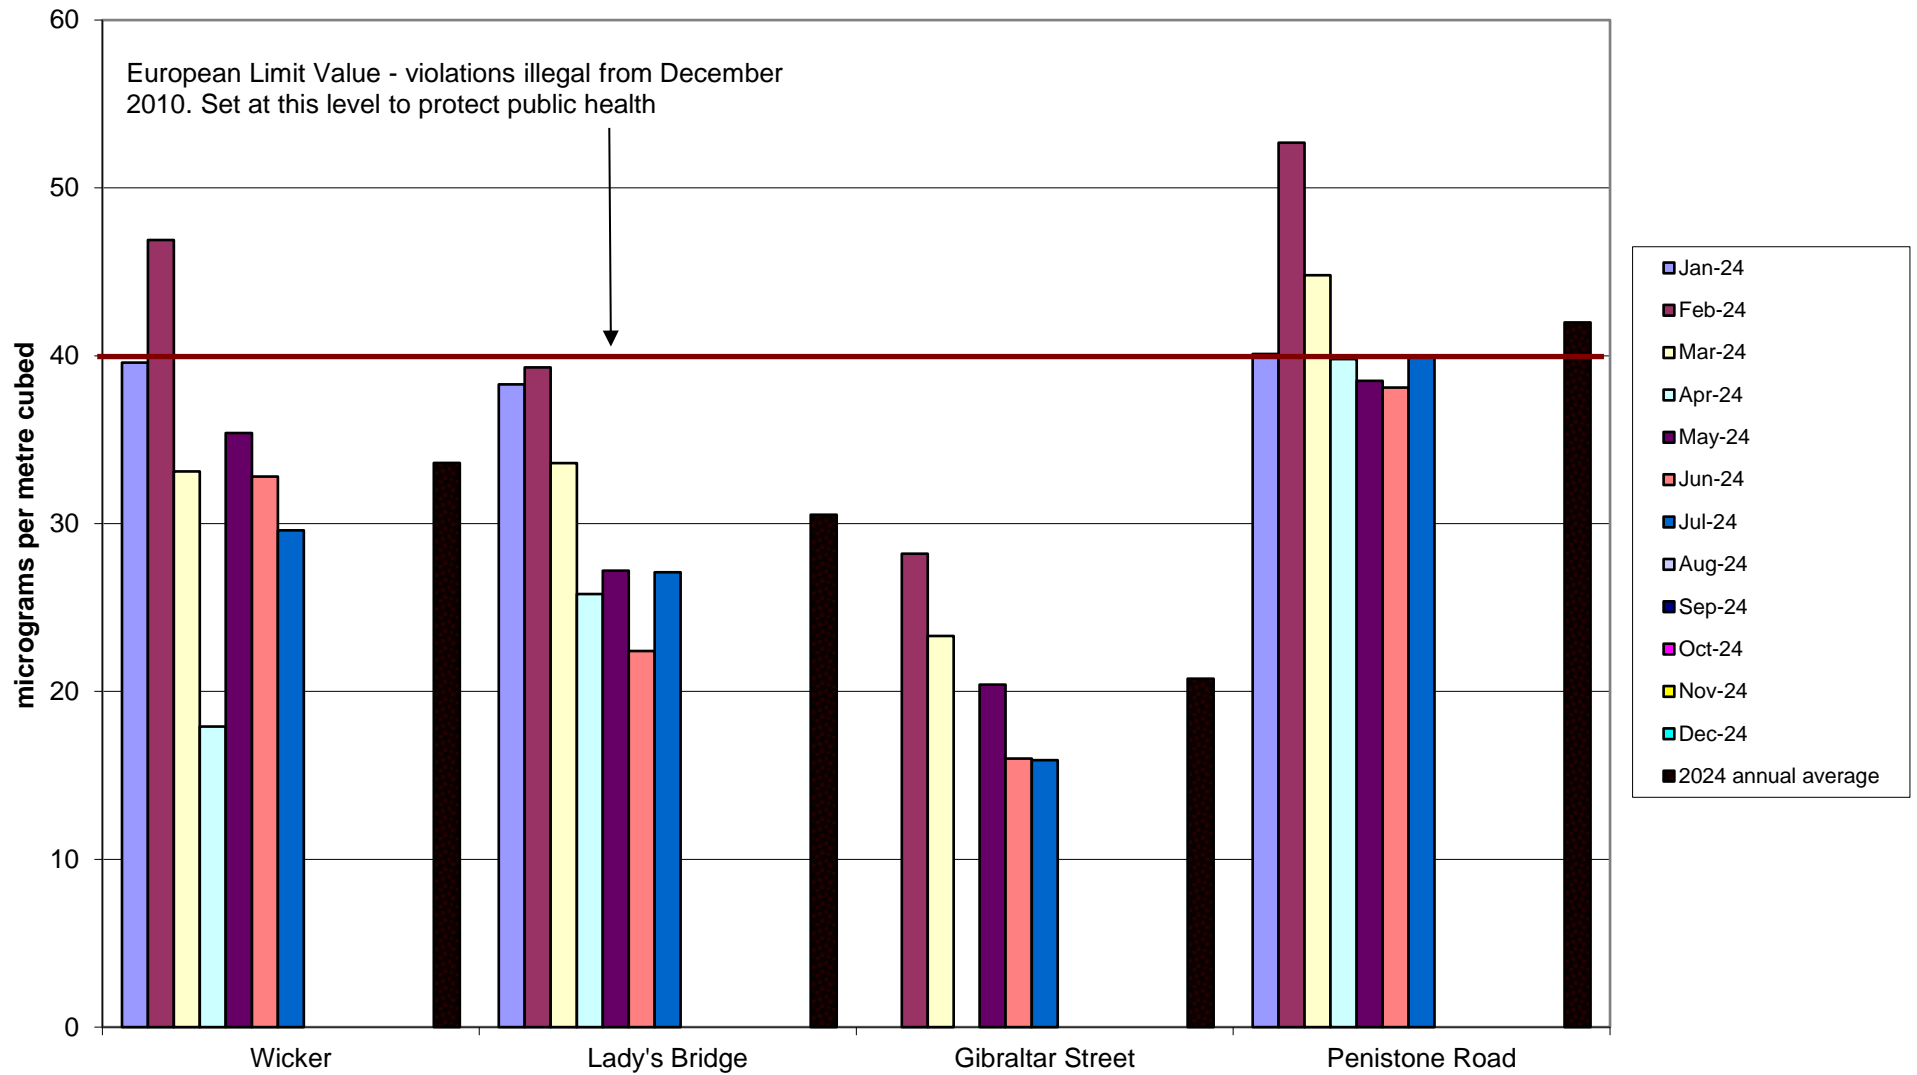

# Deepcar Community Air Quality Monitoring of Nitrogen Dioxide 2024

Ecclesall Community Air Quality Monitoring of Nitrogen Dioxide  
2024

## Hallam Community Air Quality Monitoring of Nitrogen Dioxide 2024

# Heeley-Meersbrook Community Air Quality Monitoring of Nitrogen Dioxide 2024

Hunter's Bar School Community Air Quality Monitoring of Nitrogen Dioxide  
2024

Kelham Community Air Quality Monitoring of Nitrogen Dioxide  
2024