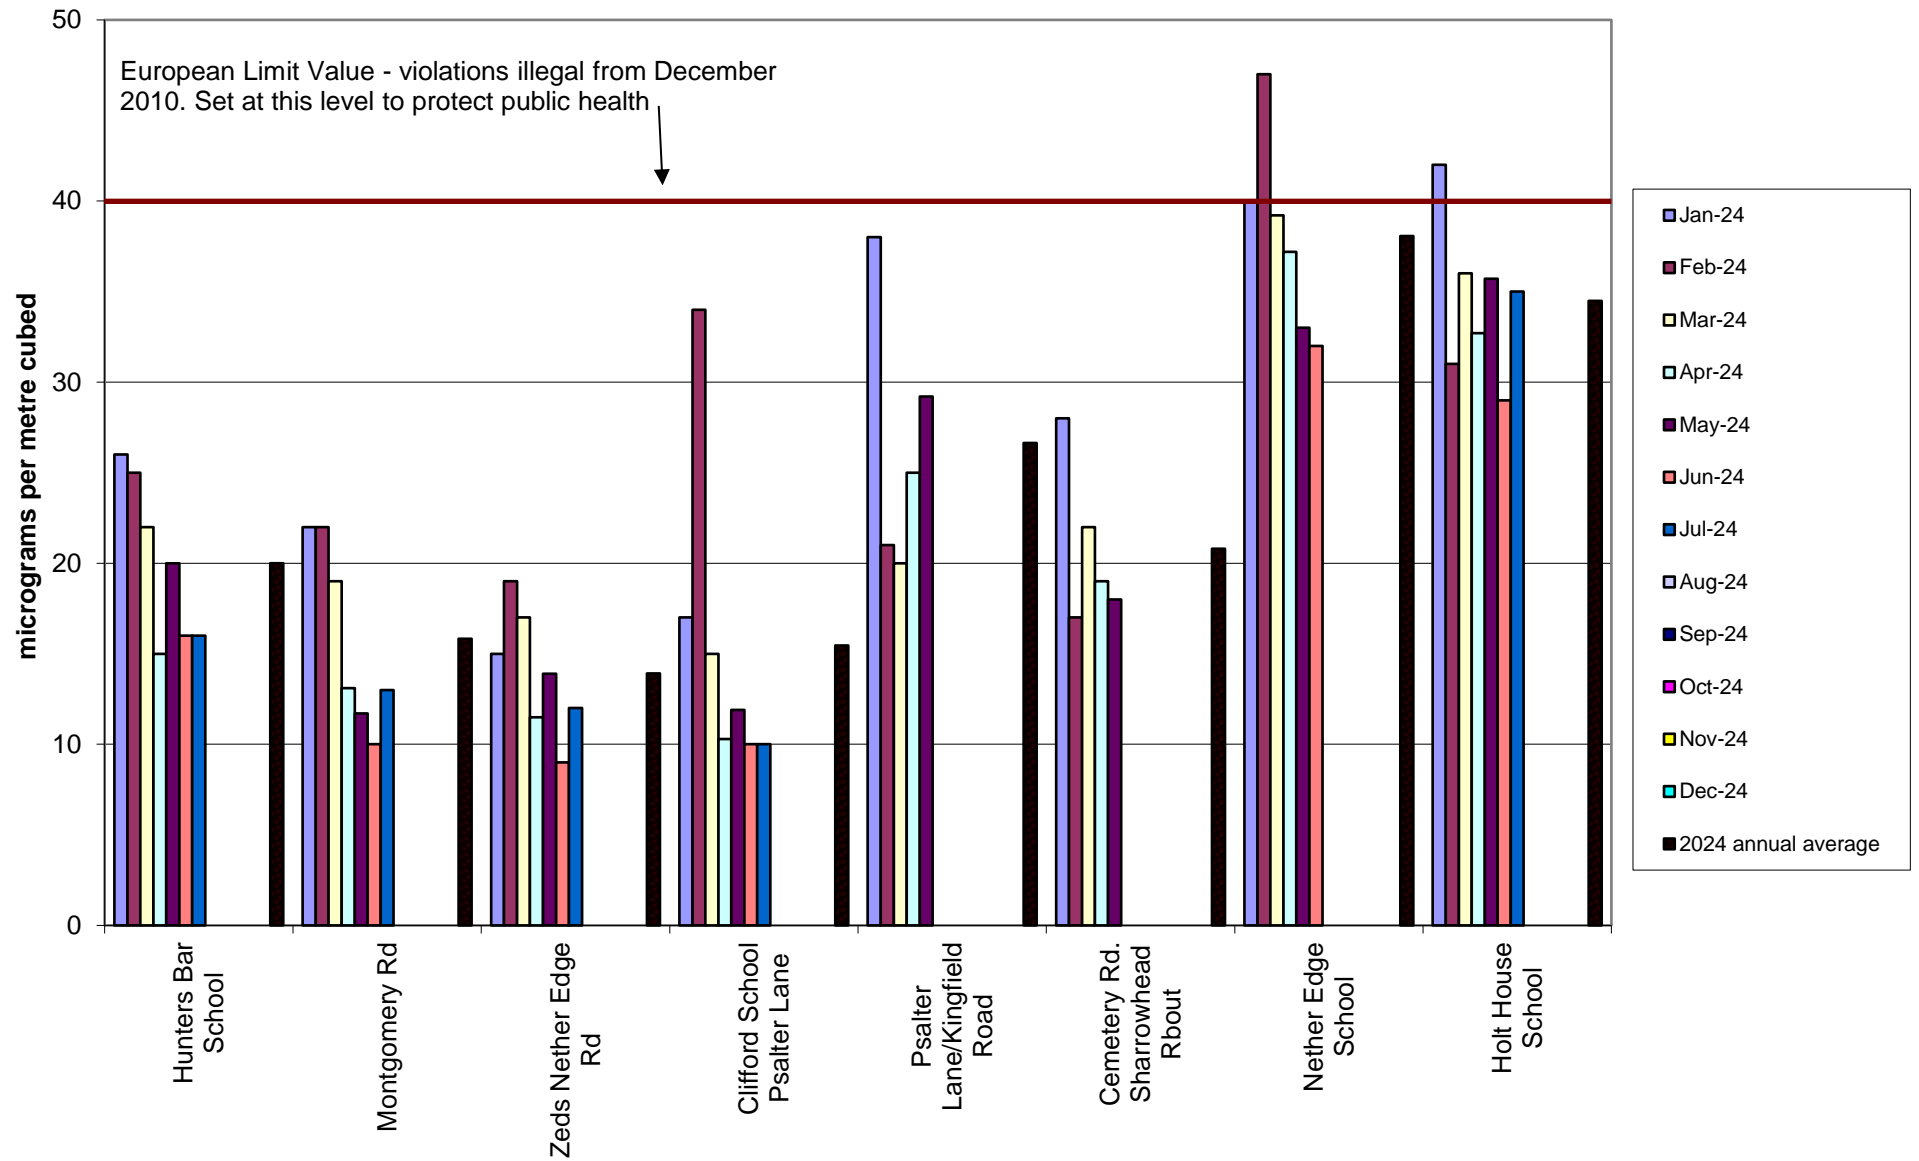

Nether Edge Community Air Quality Monitoring of Nitrogen Dioxide 2024