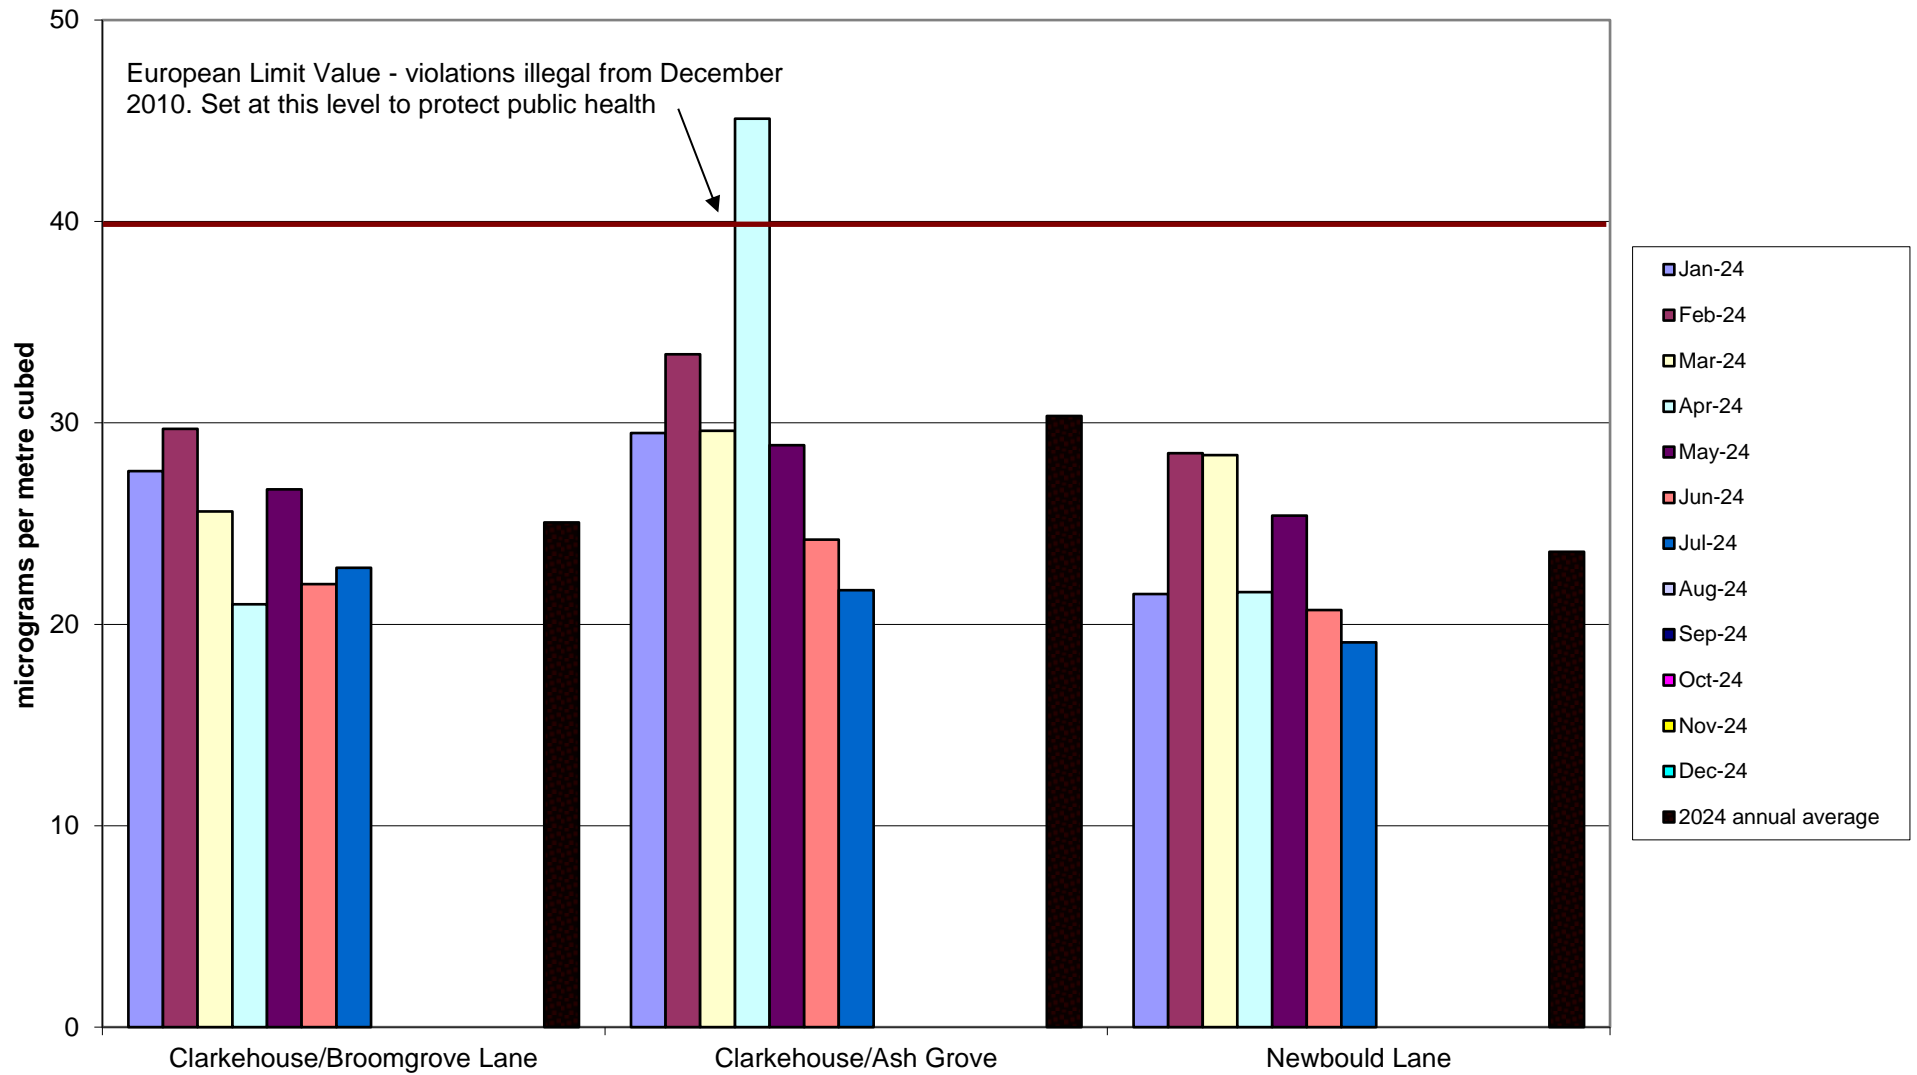

## Abbeydale Road Corridor Community Air Quality Monitoring of Nitrogen Dioxide 2024

Burngreave Community Air Quality Monitoring of Nitrogen Dioxide  
2024

Carterknowle and Millhouses Community Air Quality Monitoring of Nitrogen Dioxide  
2024

Clarkehouse Community Air Quality Monitoring of Nitrogen Dioxide  
2024

Crookesmoor Community Air Quality Monitoring of Nitrogen Dioxide  
2024