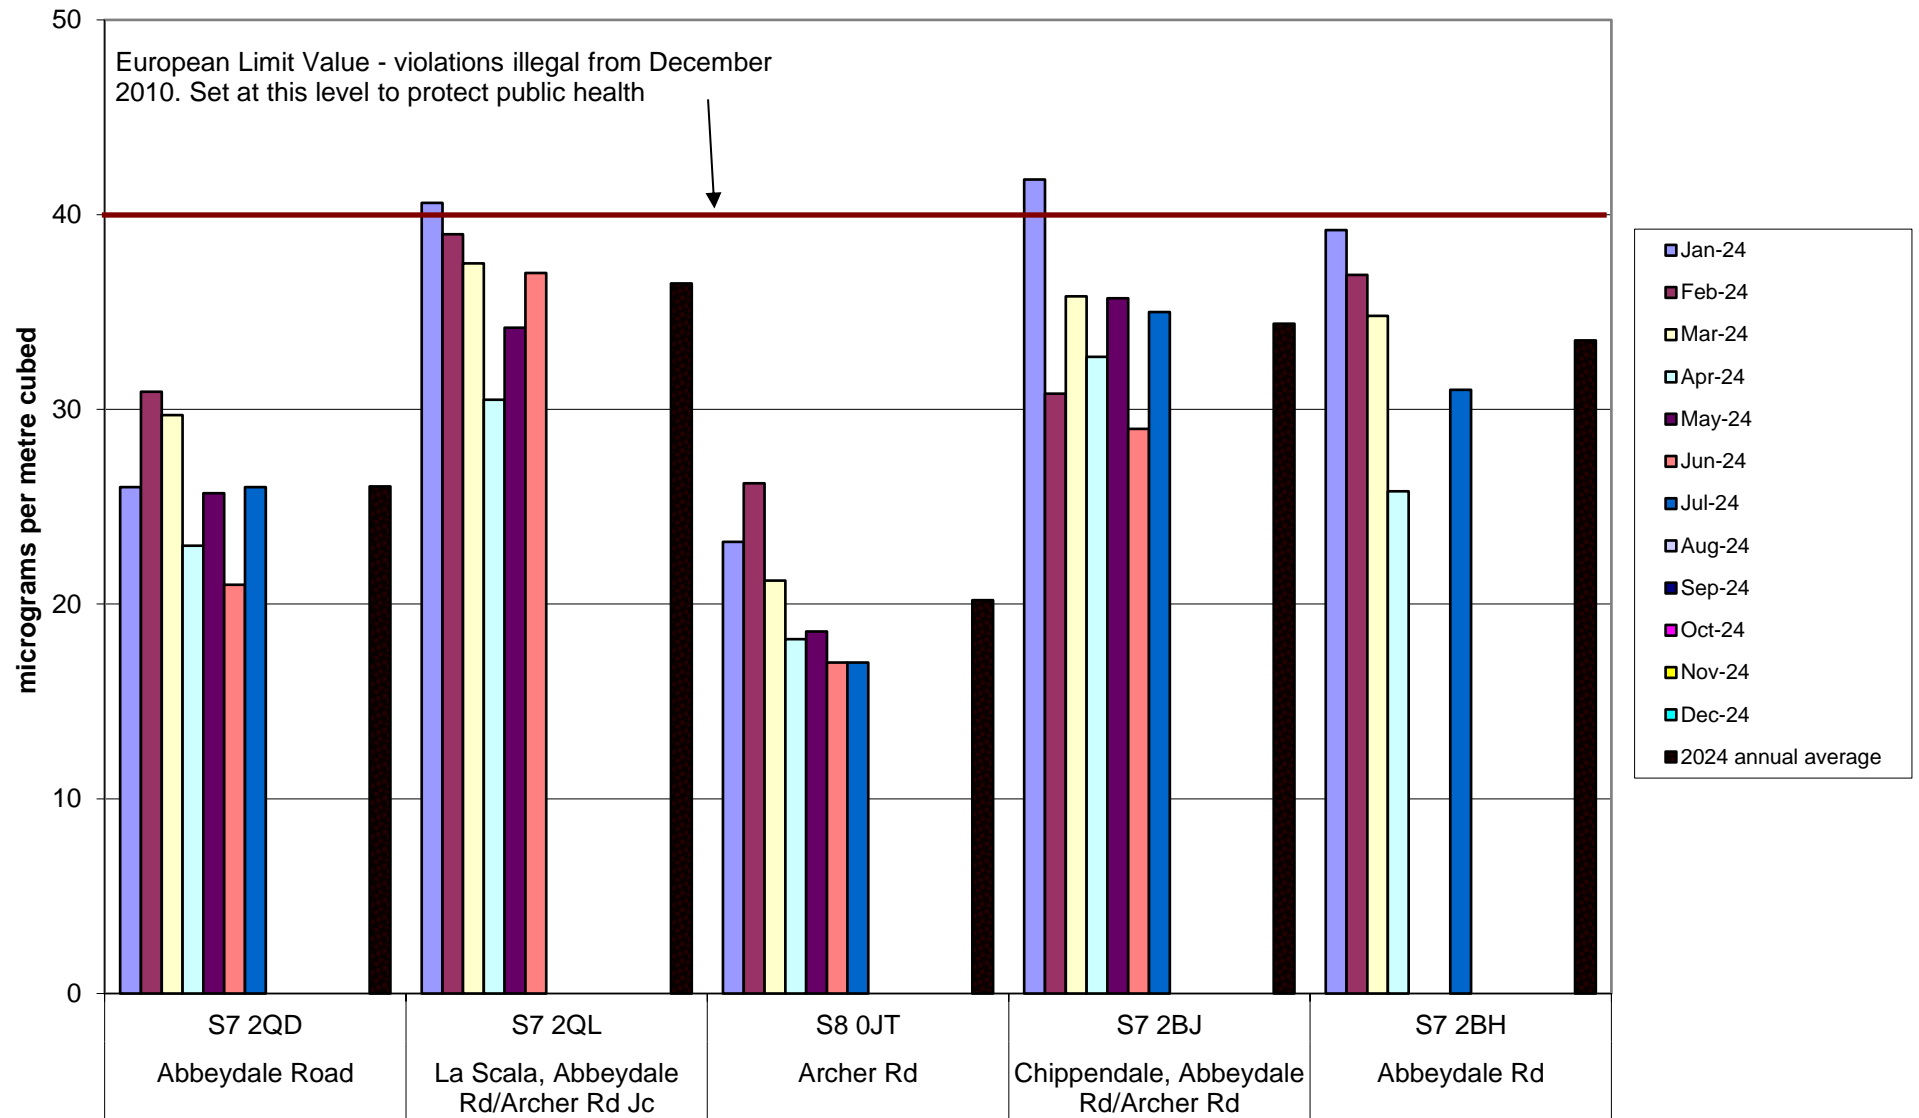

## Abbeydale Road Corridor Community Air Quality Monitoring of Nitrogen Dioxide 2024

Burngreave Community Air Quality Monitoring of Nitrogen Dioxide  
2024

Carterknowle and Millhouses Community Air Quality Monitoring of Nitrogen Dioxide  
2024

Clarkehouse Community Air Quality Monitoring of Nitrogen Dioxide  
2024

Crookesmoor Community Air Quality Monitoring of Nitrogen Dioxide  
2024