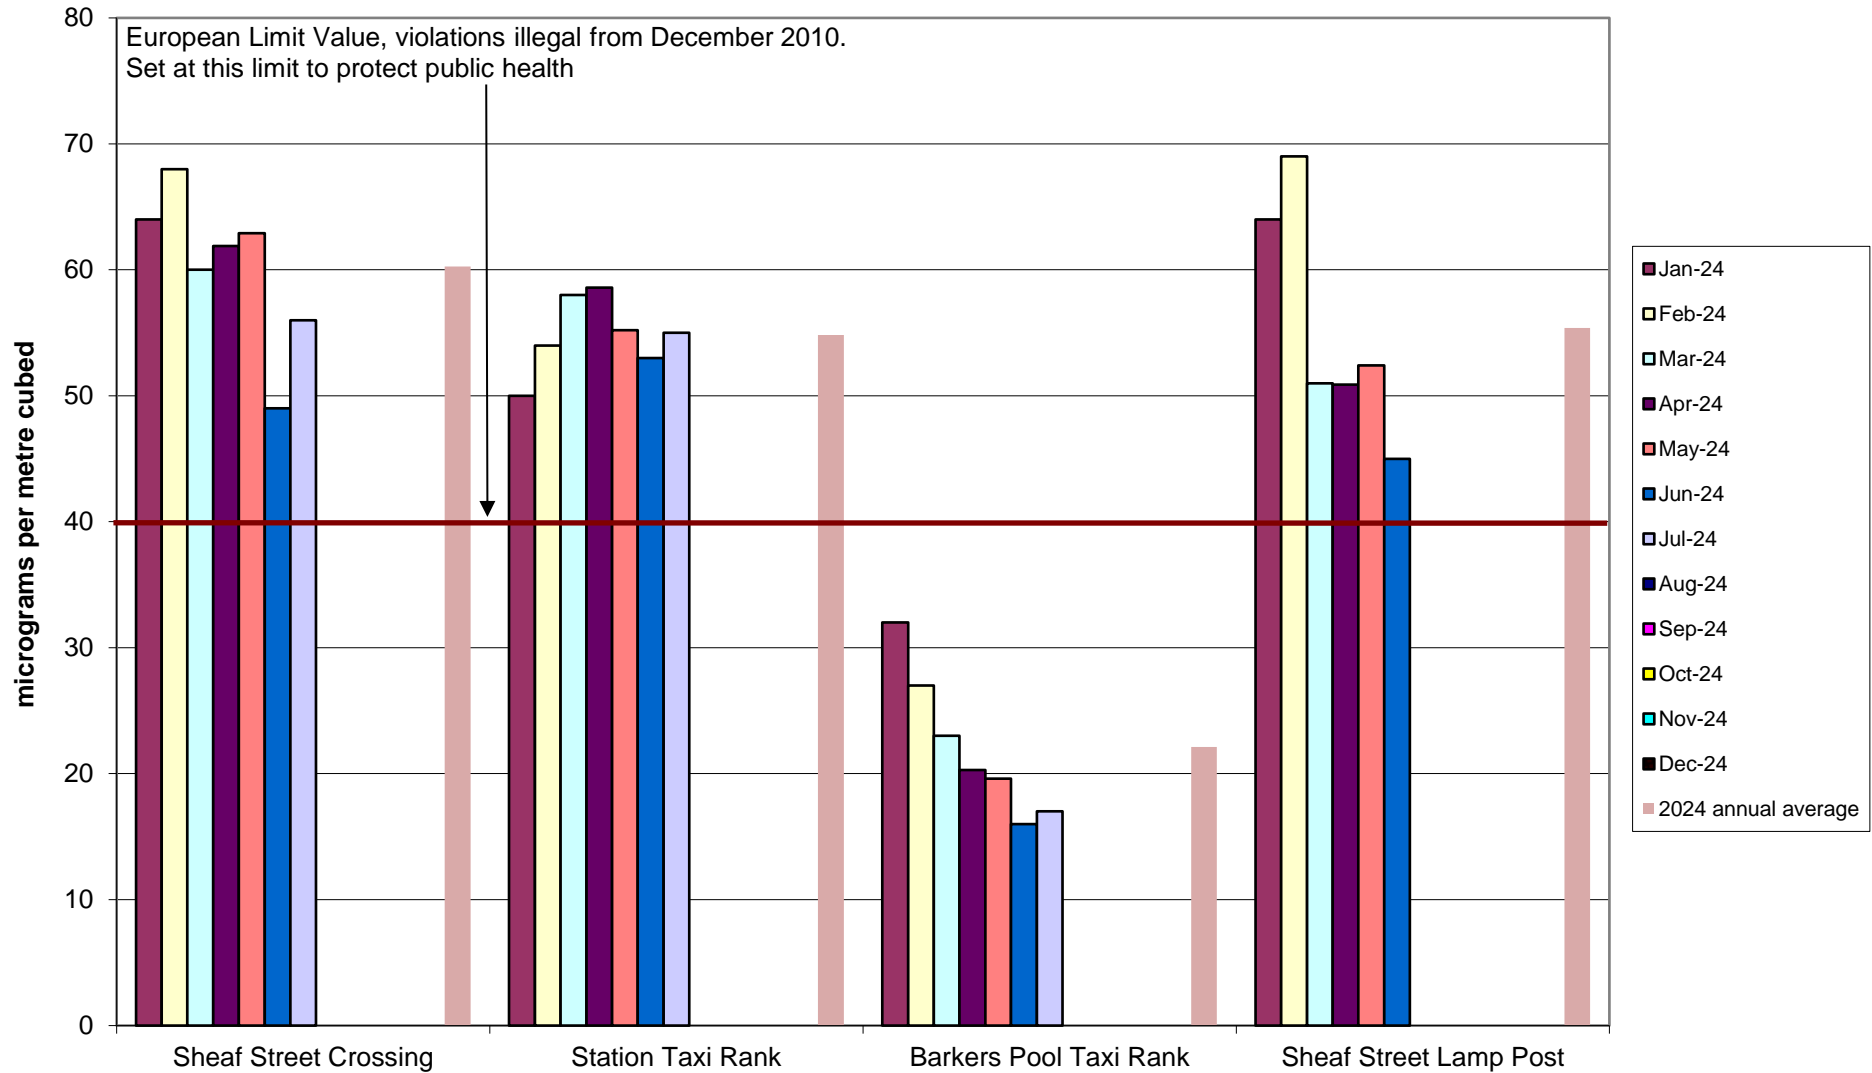

Hallam Community Air Quality Monitoring of Nitrogen Dioxide 2024