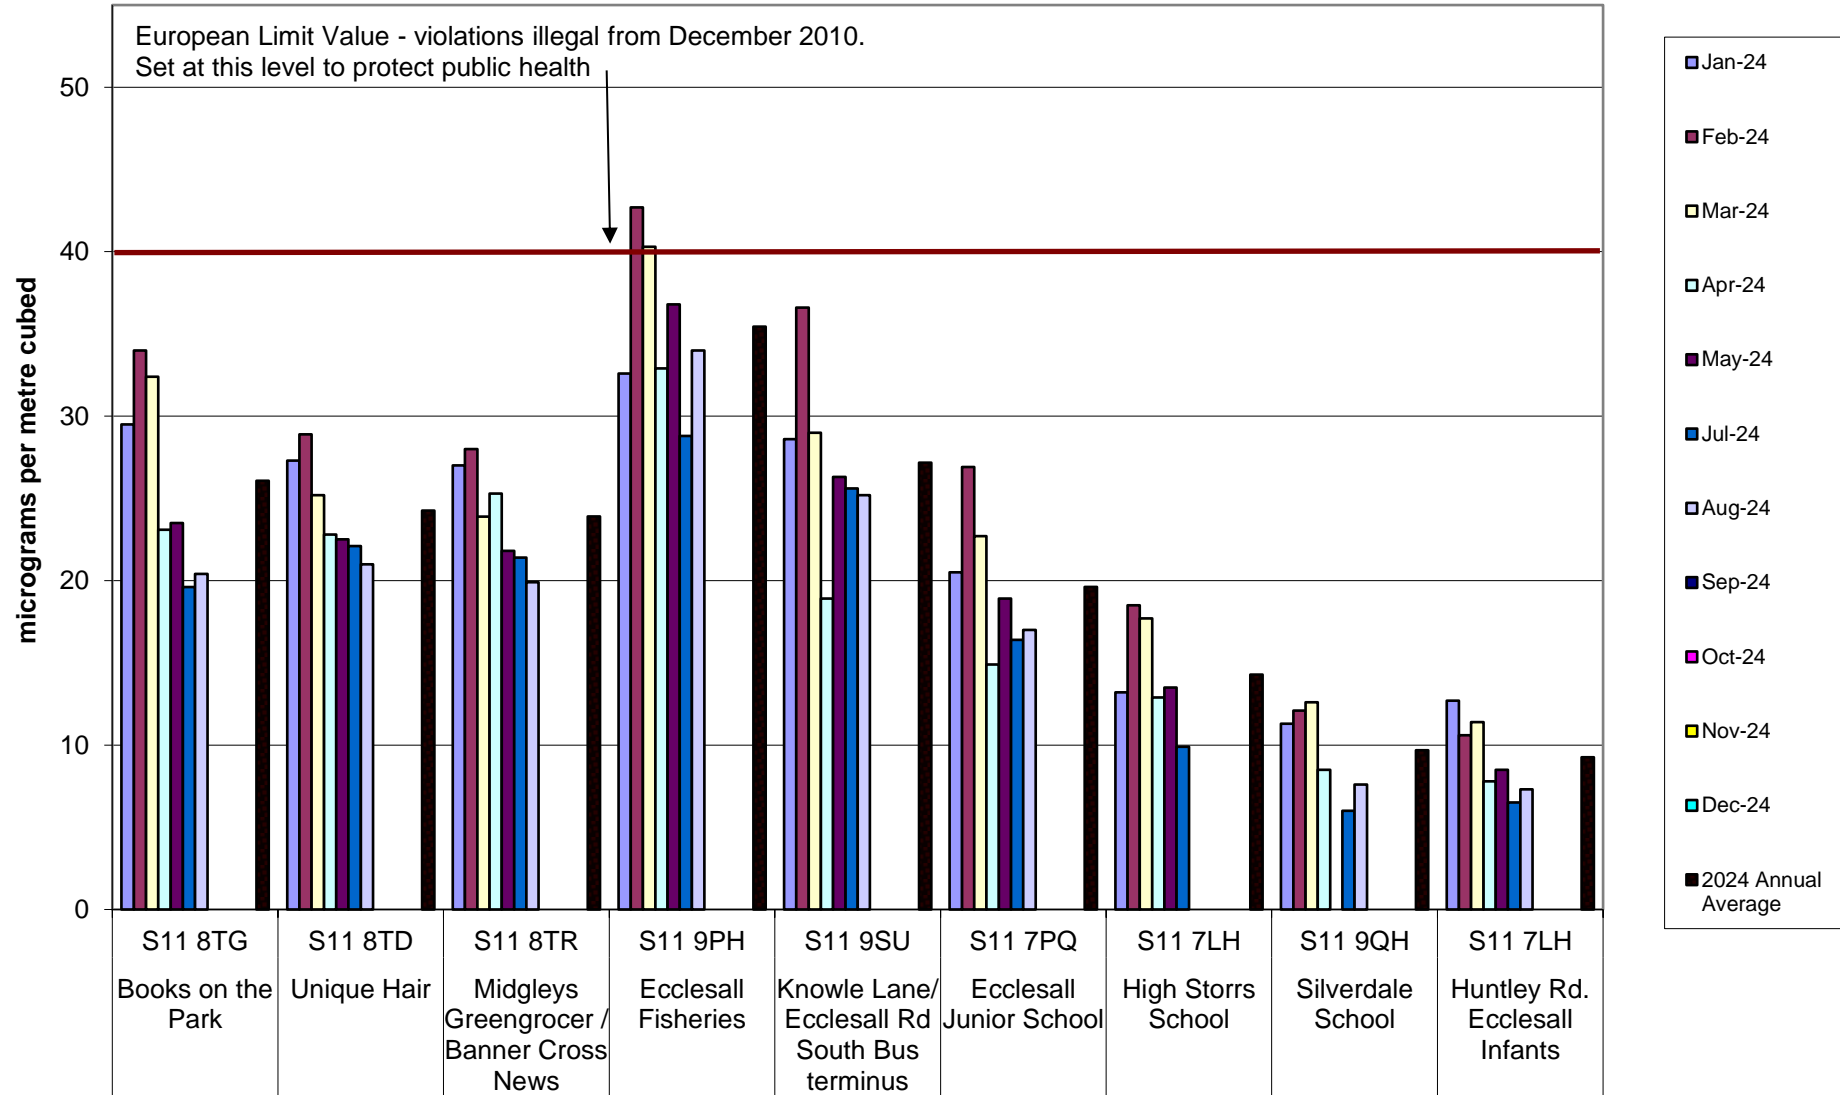

Ecclesall Community Air Quality Monitoring of Nitrogen Dioxide
2024