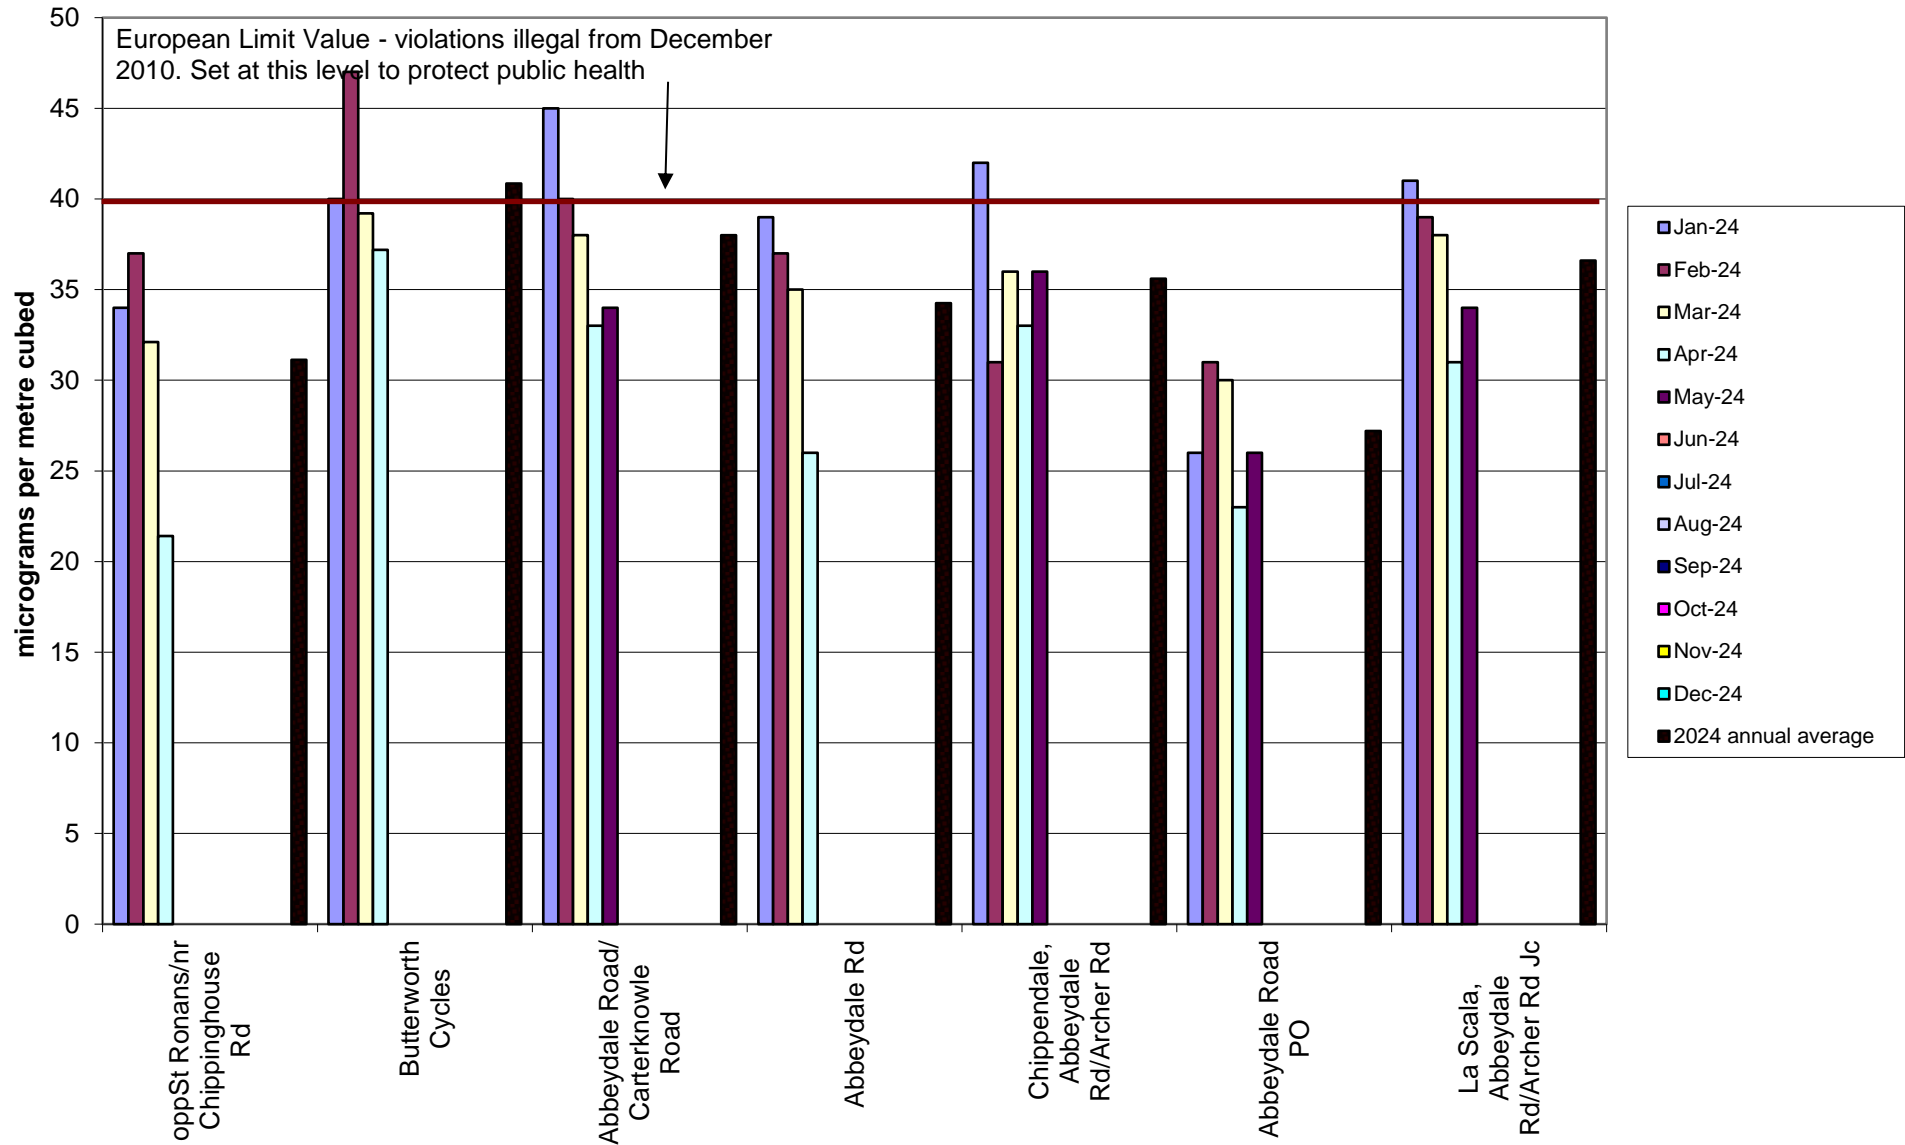

Abbeydale Road Corridor Community Air Quality Monitoring of Nitrogen Dioxide 2024

Burngreave Community Air Quality Monitoring of Nitrogen Dioxide 2024

Carterknowle and Millhouses Community Air Quality Monitoring of Nitrogen Dioxide
2024

Clarkehouse Community Air Quality Monitoring of Nitrogen Dioxide
2024

Crookesmoor Community Air Quality Monitoring of Nitrogen Dioxide 2024

Darnall Community Air Quality Monitoring of Nitrogen Dioxide 2024

Deepcar Community Air Quality Monitoring of Nitrogen Dioxide
2024

Ecclesall Community Air Quality Monitoring of Nitrogen Dioxide
2024

Hallam Community Air Quality Monitoring of Nitrogen Dioxide 2024

Heeley-Meersbrook Community Air Quality Monitoring of Nitrogen Dioxide 2024