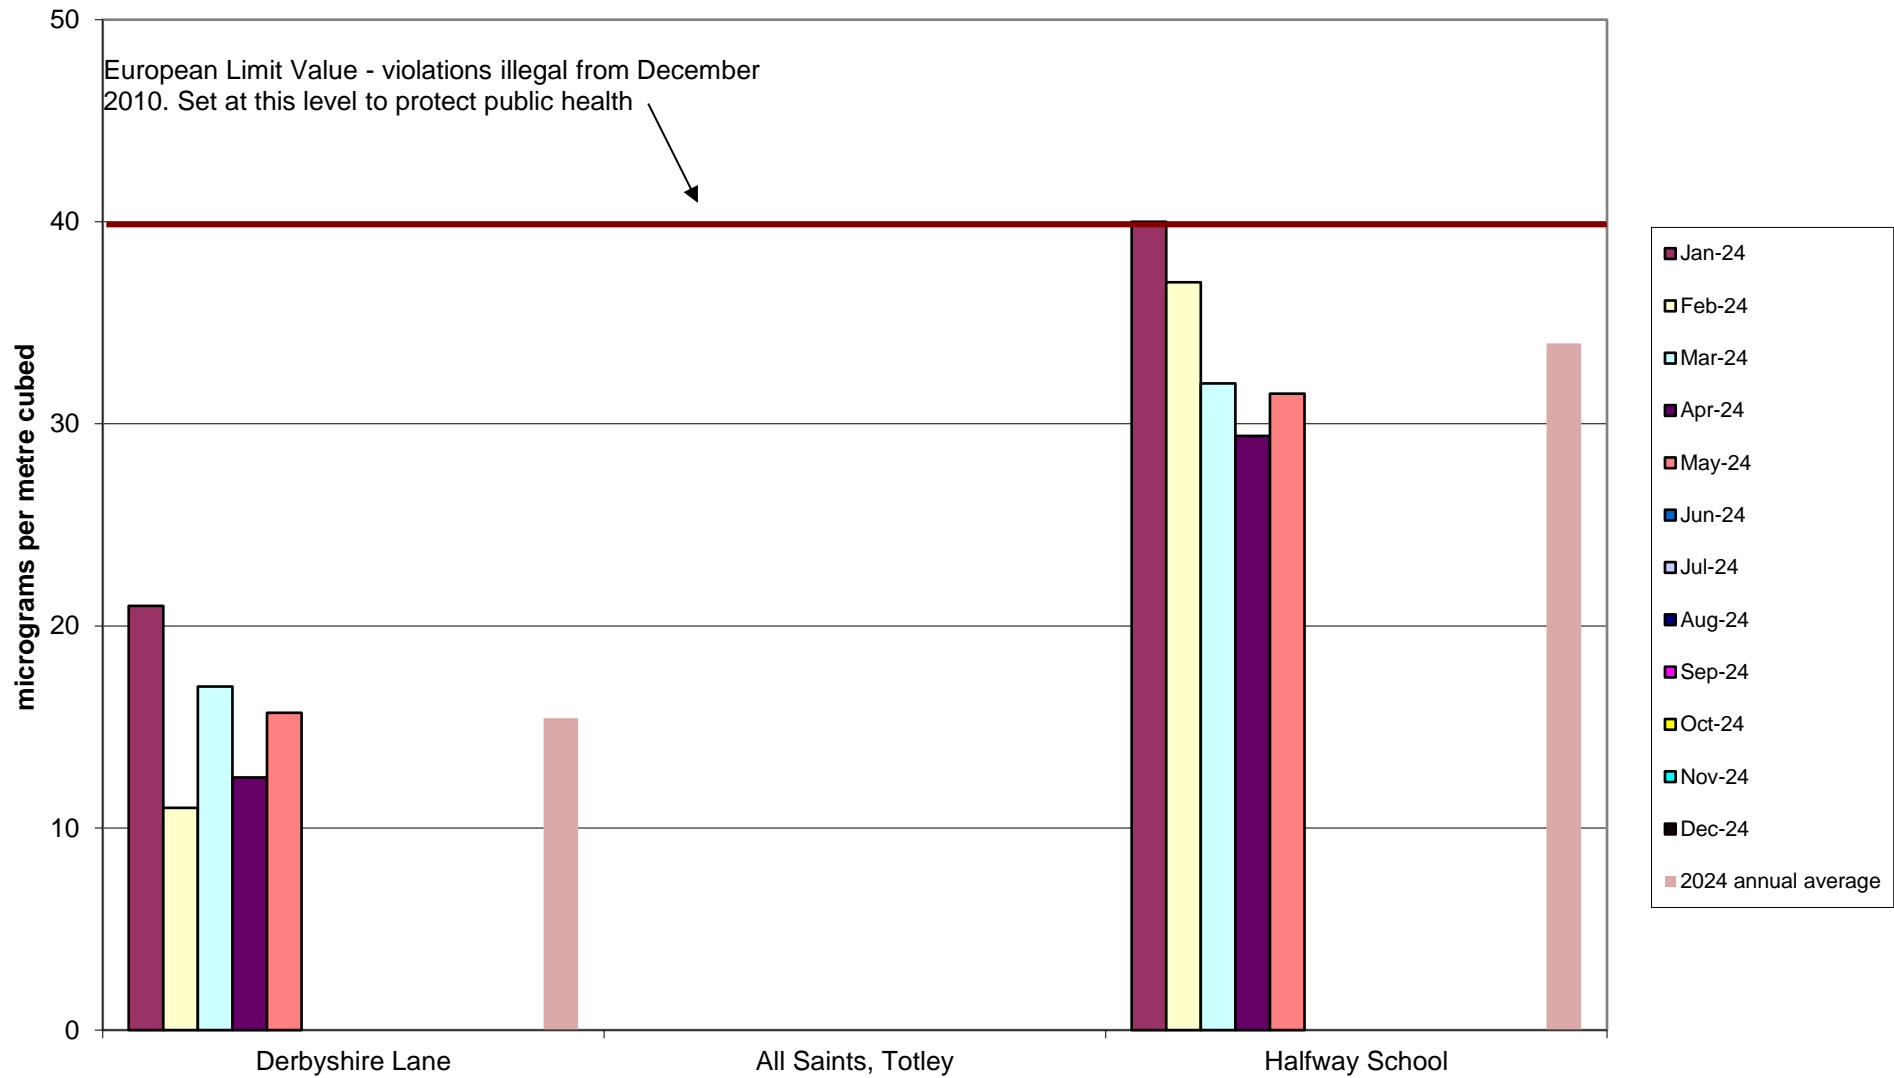

Clarkehouse Community Air Quality Monitoring of Nitrogen Dioxide
2024

Crookesmoor Community Air Quality Monitoring of Nitrogen Dioxide 2024

Darnall Community Air Quality Monitoring of Nitrogen Dioxide 2024

Deepcar Community Air Quality Monitoring of Nitrogen Dioxide
2024

Ecclesall Community Air Quality Monitoring of Nitrogen Dioxide
2024

Hallam Community Air Quality Monitoring of Nitrogen Dioxide 2024

Heeley-Meersbrook Community Air Quality Monitoring of Nitrogen Dioxide 2024

Hunter's Bar School Community Air Quality Monitoring of Nitrogen Dioxide
2024

Kelham Community Air Quality Monitoring of Nitrogen Dioxide
2024

Miscellaneous Community Air Quality Monitoring of Nitrogen Dioxide
2024