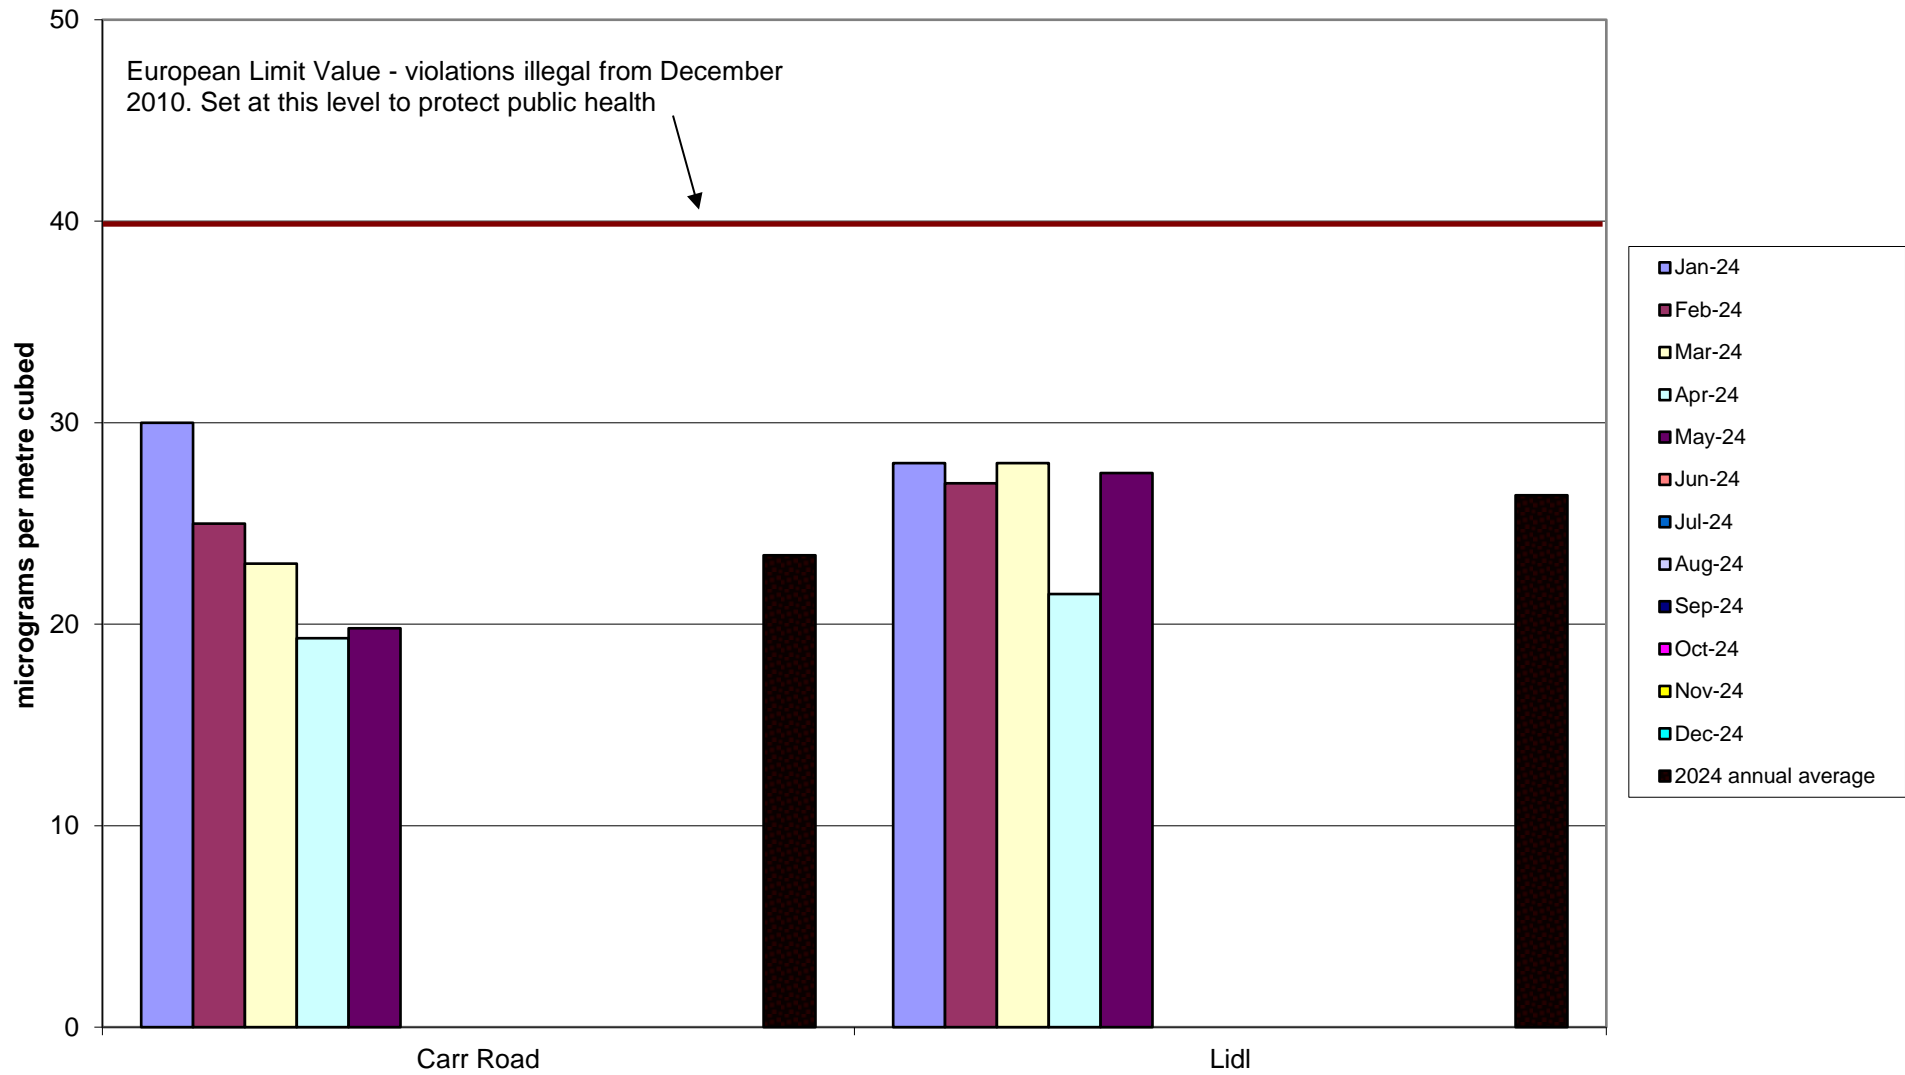

Clarkehouse Community Air Quality Monitoring of Nitrogen Dioxide
2024

Crookesmoor Community Air Quality Monitoring of Nitrogen Dioxide 2024

Darnall Community Air Quality Monitoring of Nitrogen Dioxide 2024

Deepcar Community Air Quality Monitoring of Nitrogen Dioxide
2024

Ecclesall Community Air Quality Monitoring of Nitrogen Dioxide
2024

Hallam Community Air Quality Monitoring of Nitrogen Dioxide 2024

Heeley-Meersbrook Community Air Quality Monitoring of Nitrogen Dioxide 2024