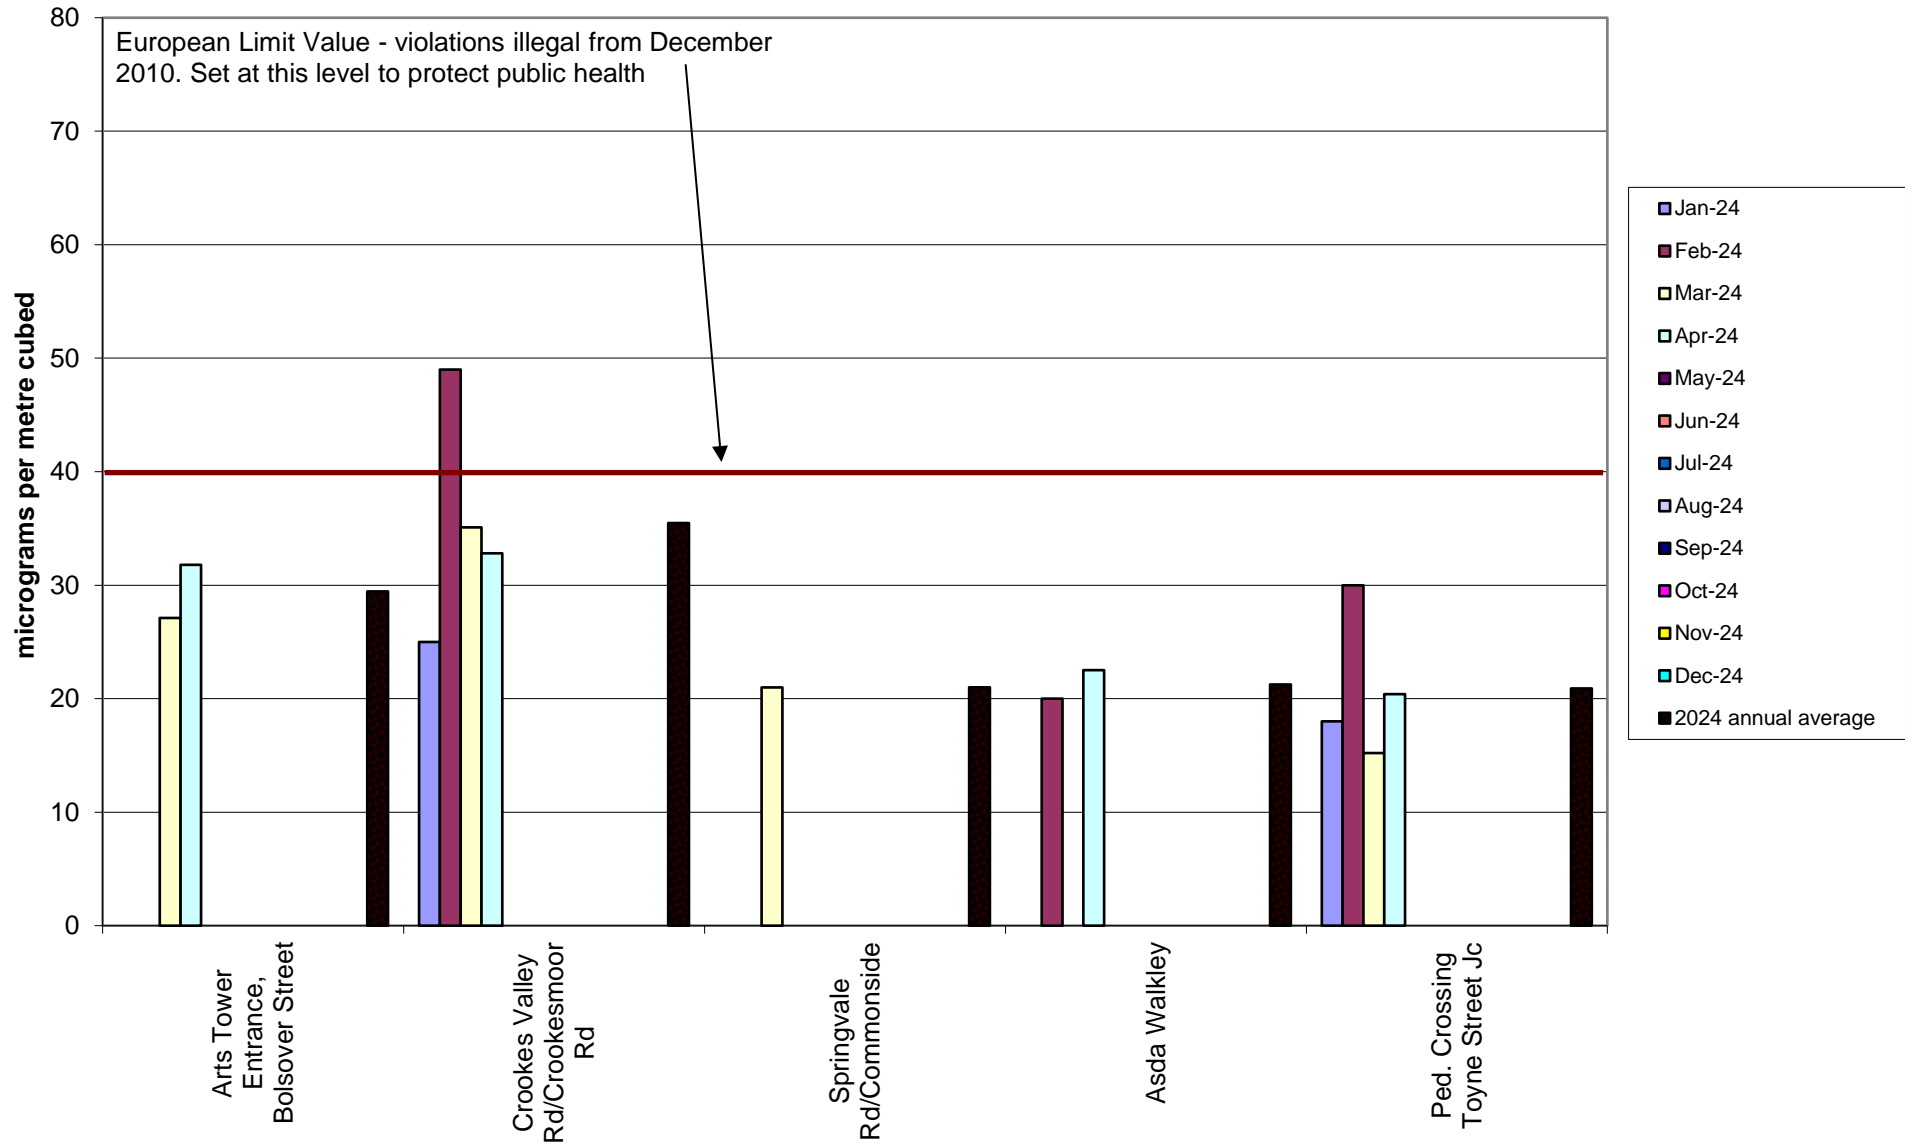

Abbeydale Road Corridor Community Air Quality Monitoring of Nitrogen Dioxide 2024

Burngreave Community Air Quality Monitoring of Nitrogen Dioxide 2024

Carterknowle and Millhouses Community Air Quality Monitoring of Nitrogen Dioxide
2024

Clarkehouse Community Air Quality Monitoring of Nitrogen Dioxide
2024

Crookesmoor Community Air Quality Monitoring of Nitrogen Dioxide 2024

Darnall Community Air Quality Monitoring of Nitrogen Dioxide 2024

Deepcar Community Air Quality Monitoring of Nitrogen Dioxide
2024

Ecclesall Community Air Quality Monitoring of Nitrogen Dioxide
2024

Hallam Community Air Quality Monitoring of Nitrogen Dioxide 2024

Heeley-Meersbrook Community Air Quality Monitoring of Nitrogen Dioxide 2024