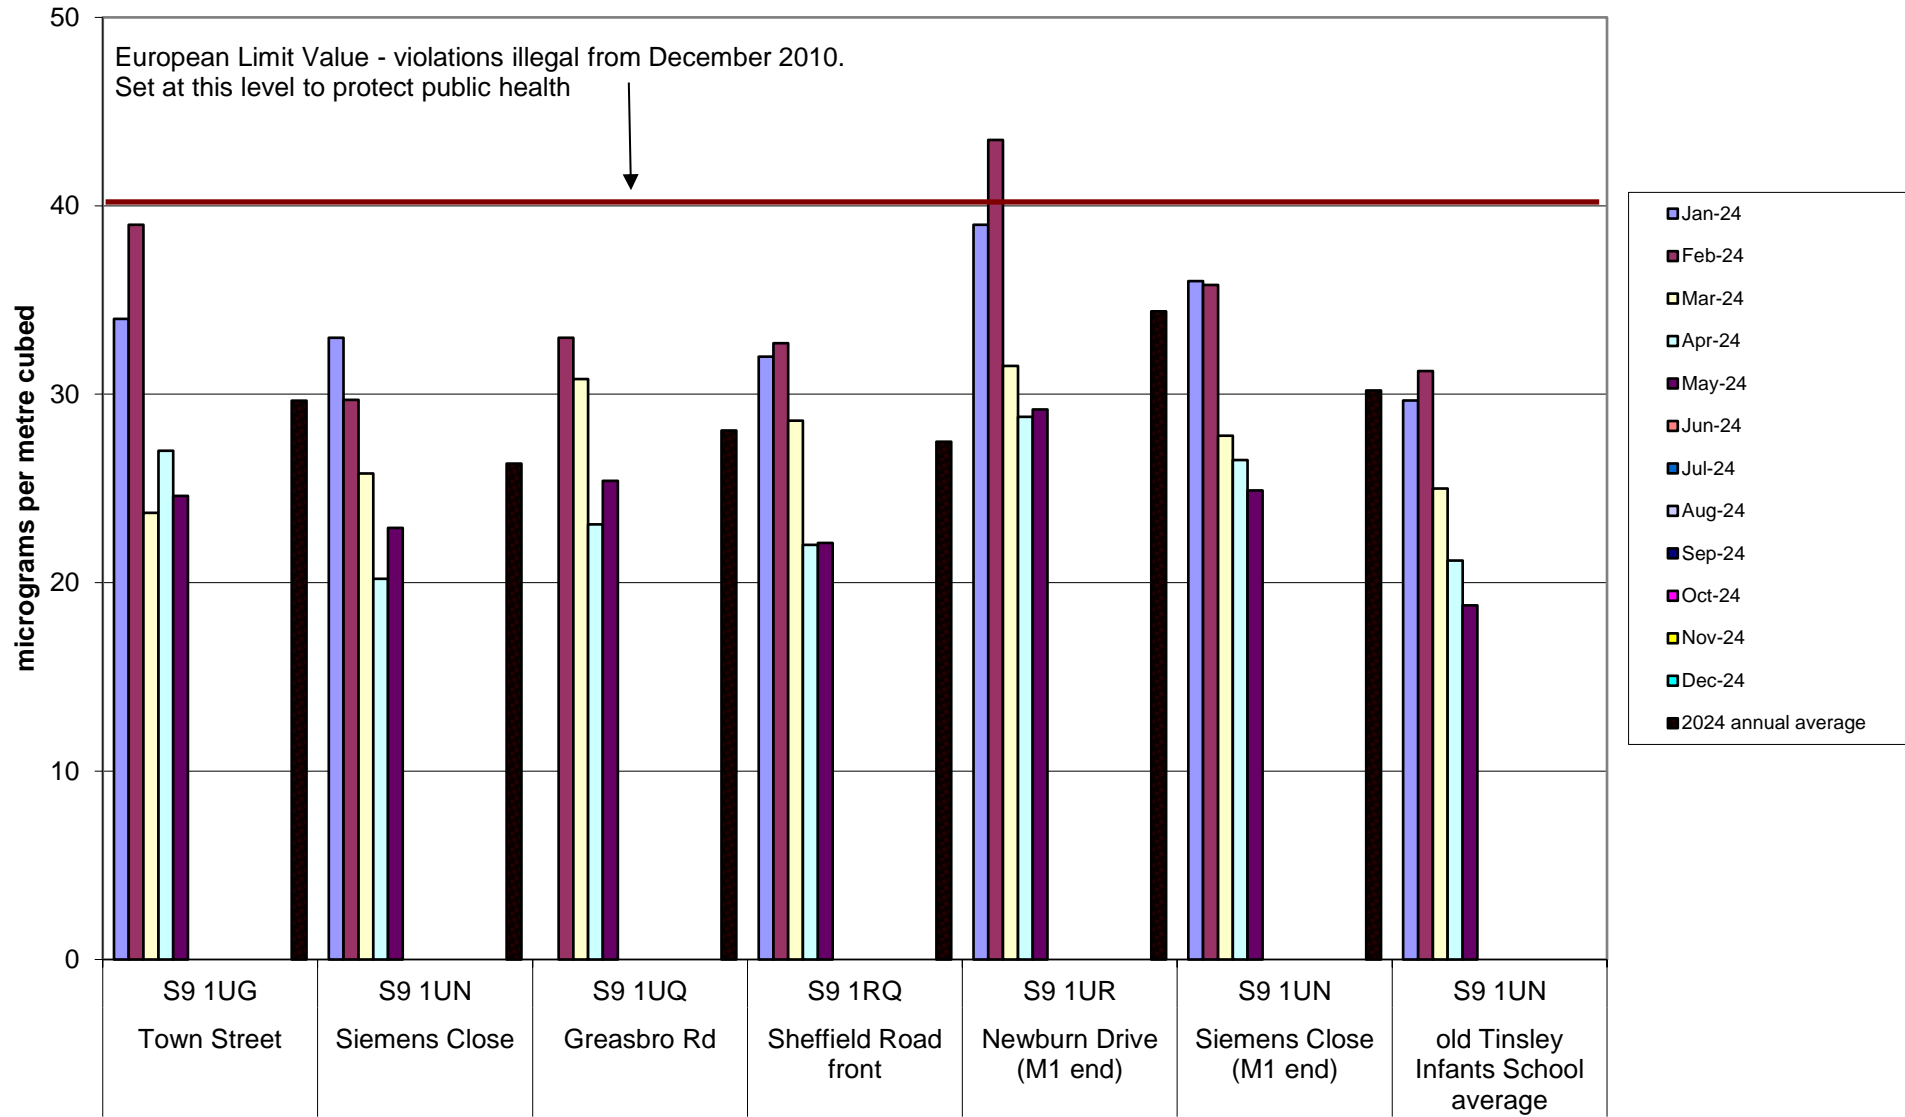

Deepcar Community Air Quality Monitoring of Nitrogen Dioxide
2024

Ecclesall Community Air Quality Monitoring of Nitrogen Dioxide
2024

Hallam Community Air Quality Monitoring of Nitrogen Dioxide 2024

Heeley-Meersbrook Community Air Quality Monitoring of Nitrogen Dioxide 2024

Hunter's Bar School Community Air Quality Monitoring of Nitrogen Dioxide
2024

Kelham Community Air Quality Monitoring of Nitrogen Dioxide
2024

Miscellaneous Community Air Quality Monitoring of Nitrogen Dioxide
2024

Nether Edge Community Air Quality Monitoring of Nitrogen Dioxide 2024

Parkwood Springs Community Air Quality Monitoring of Nitrogen Dioxide
2024

Tinsley Community Air Quality Monitoring of Nitrogen Dioxide
2024

Walkley Community Air Quality Monitoring of Nitrogen Dioxide 2024

Woodseats School Air Quality Monitoring of Nitrogen Dioxide 2024