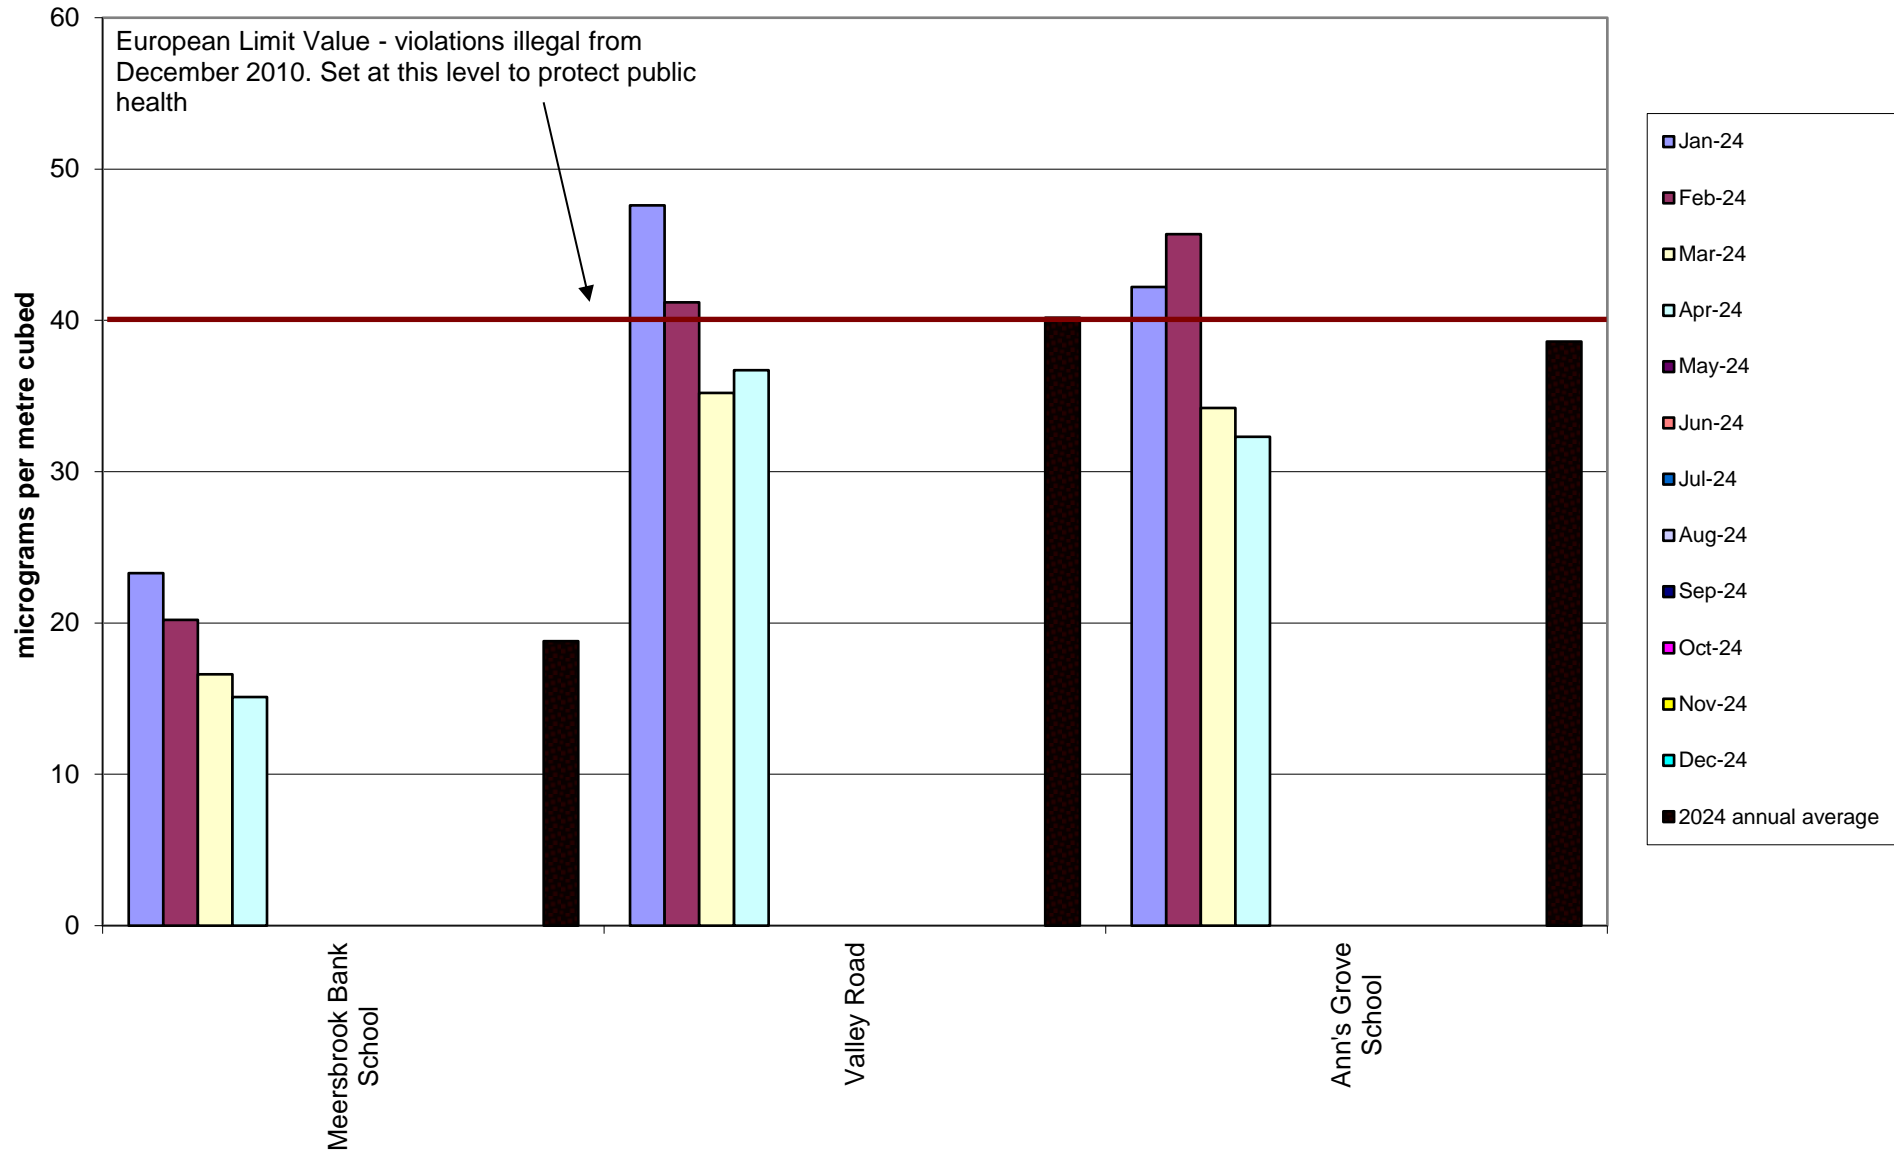

Clarkehouse Community Air Quality Monitoring of Nitrogen Dioxide
2024

Crookesmoor Community Air Quality Monitoring of Nitrogen Dioxide 2024

Darnall Community Air Quality Monitoring of Nitrogen Dioxide 2024

Deepcar Community Air Quality Monitoring of Nitrogen Dioxide
2024

Ecclesall Community Air Quality Monitoring of Nitrogen Dioxide
2024

Hallam Community Air Quality Monitoring of Nitrogen Dioxide 2024

Heeley-Meersbrook Community Air Quality Monitoring of Nitrogen Dioxide 2024

Hunter's Bar School Community Air Quality Monitoring of Nitrogen Dioxide
2024

Kelham Community Air Quality Monitoring of Nitrogen Dioxide
2024

Miscellaneous Community Air Quality Monitoring of Nitrogen Dioxide
2024