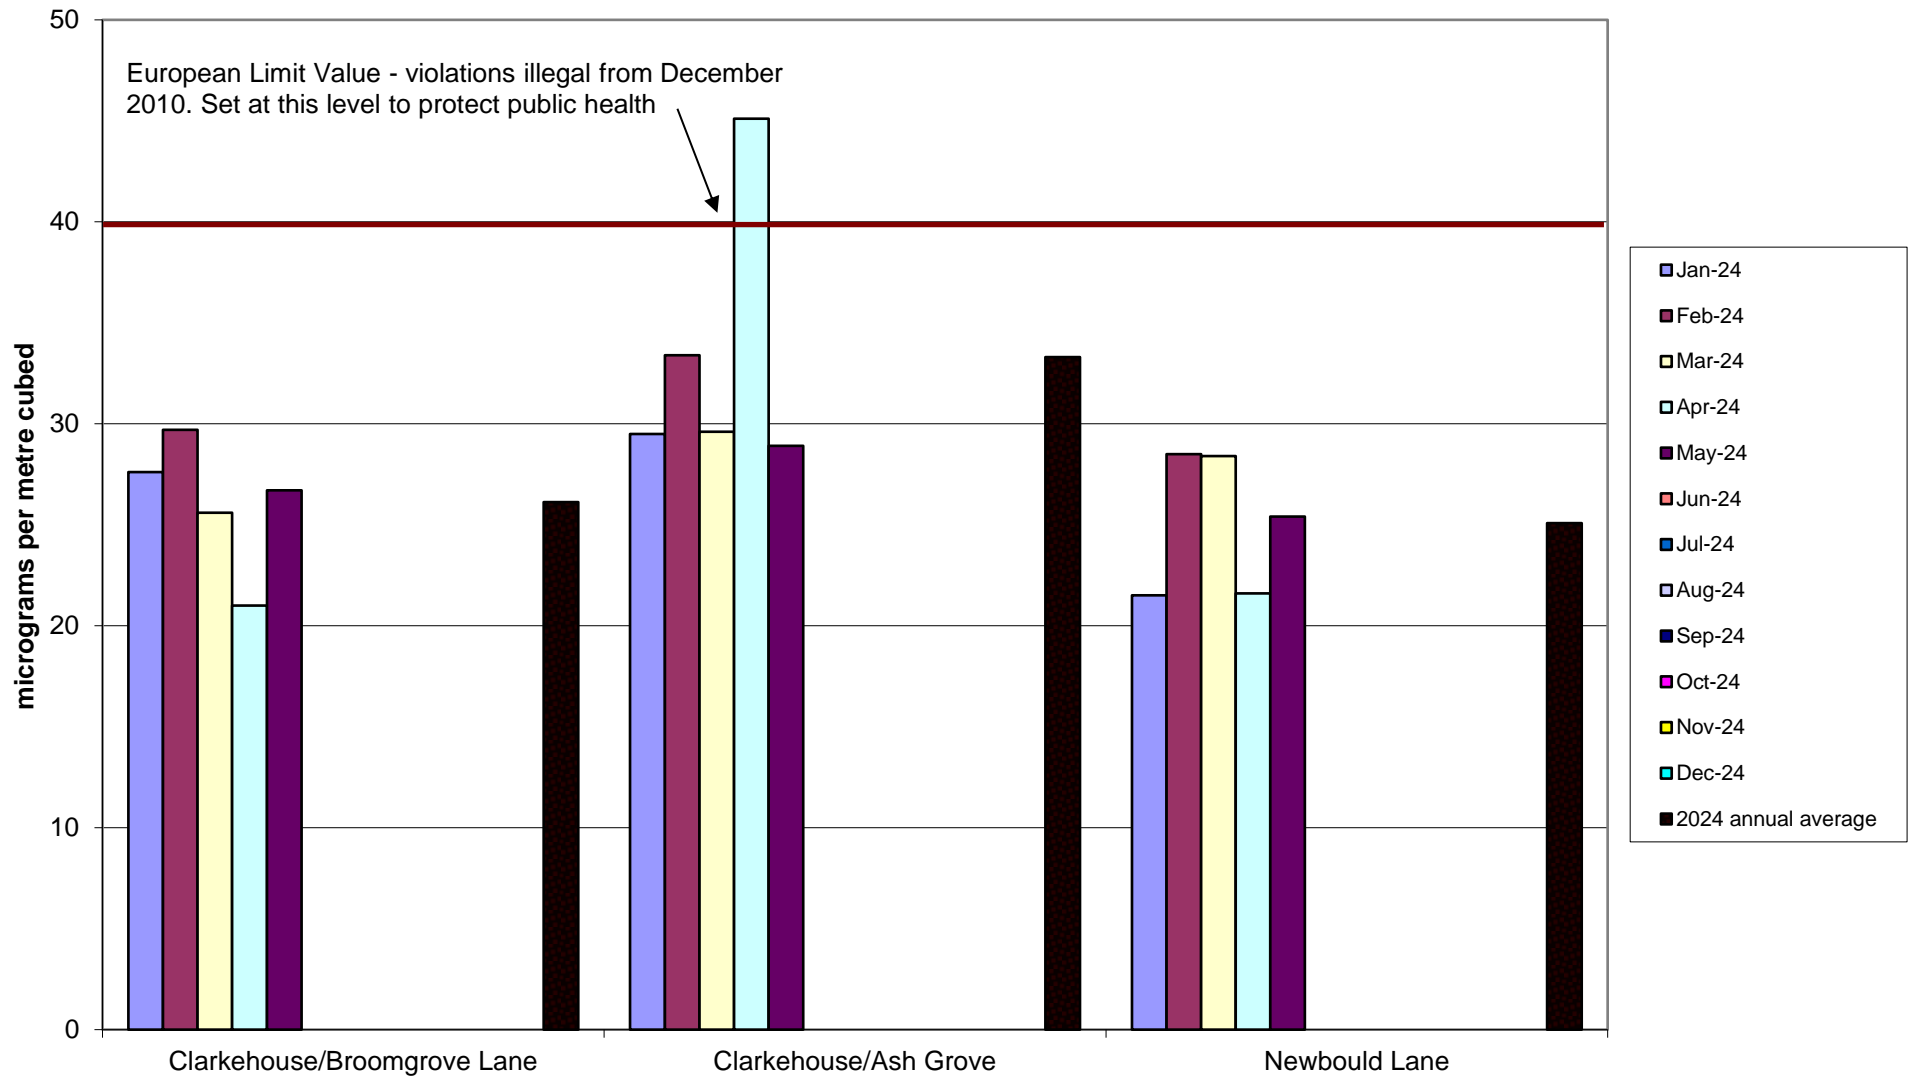

Abbeydale Road Corridor Community Air Quality Monitoring of Nitrogen Dioxide 2024

Burngreave Community Air Quality Monitoring of Nitrogen Dioxide 2024

Carterknowle and Millhouses Community Air Quality Monitoring of Nitrogen Dioxide
2024

Clarkehouse Community Air Quality Monitoring of Nitrogen Dioxide
2024

Crookesmoor Community Air Quality Monitoring of Nitrogen Dioxide 2024

Darnall Community Air Quality Monitoring of Nitrogen Dioxide 2024