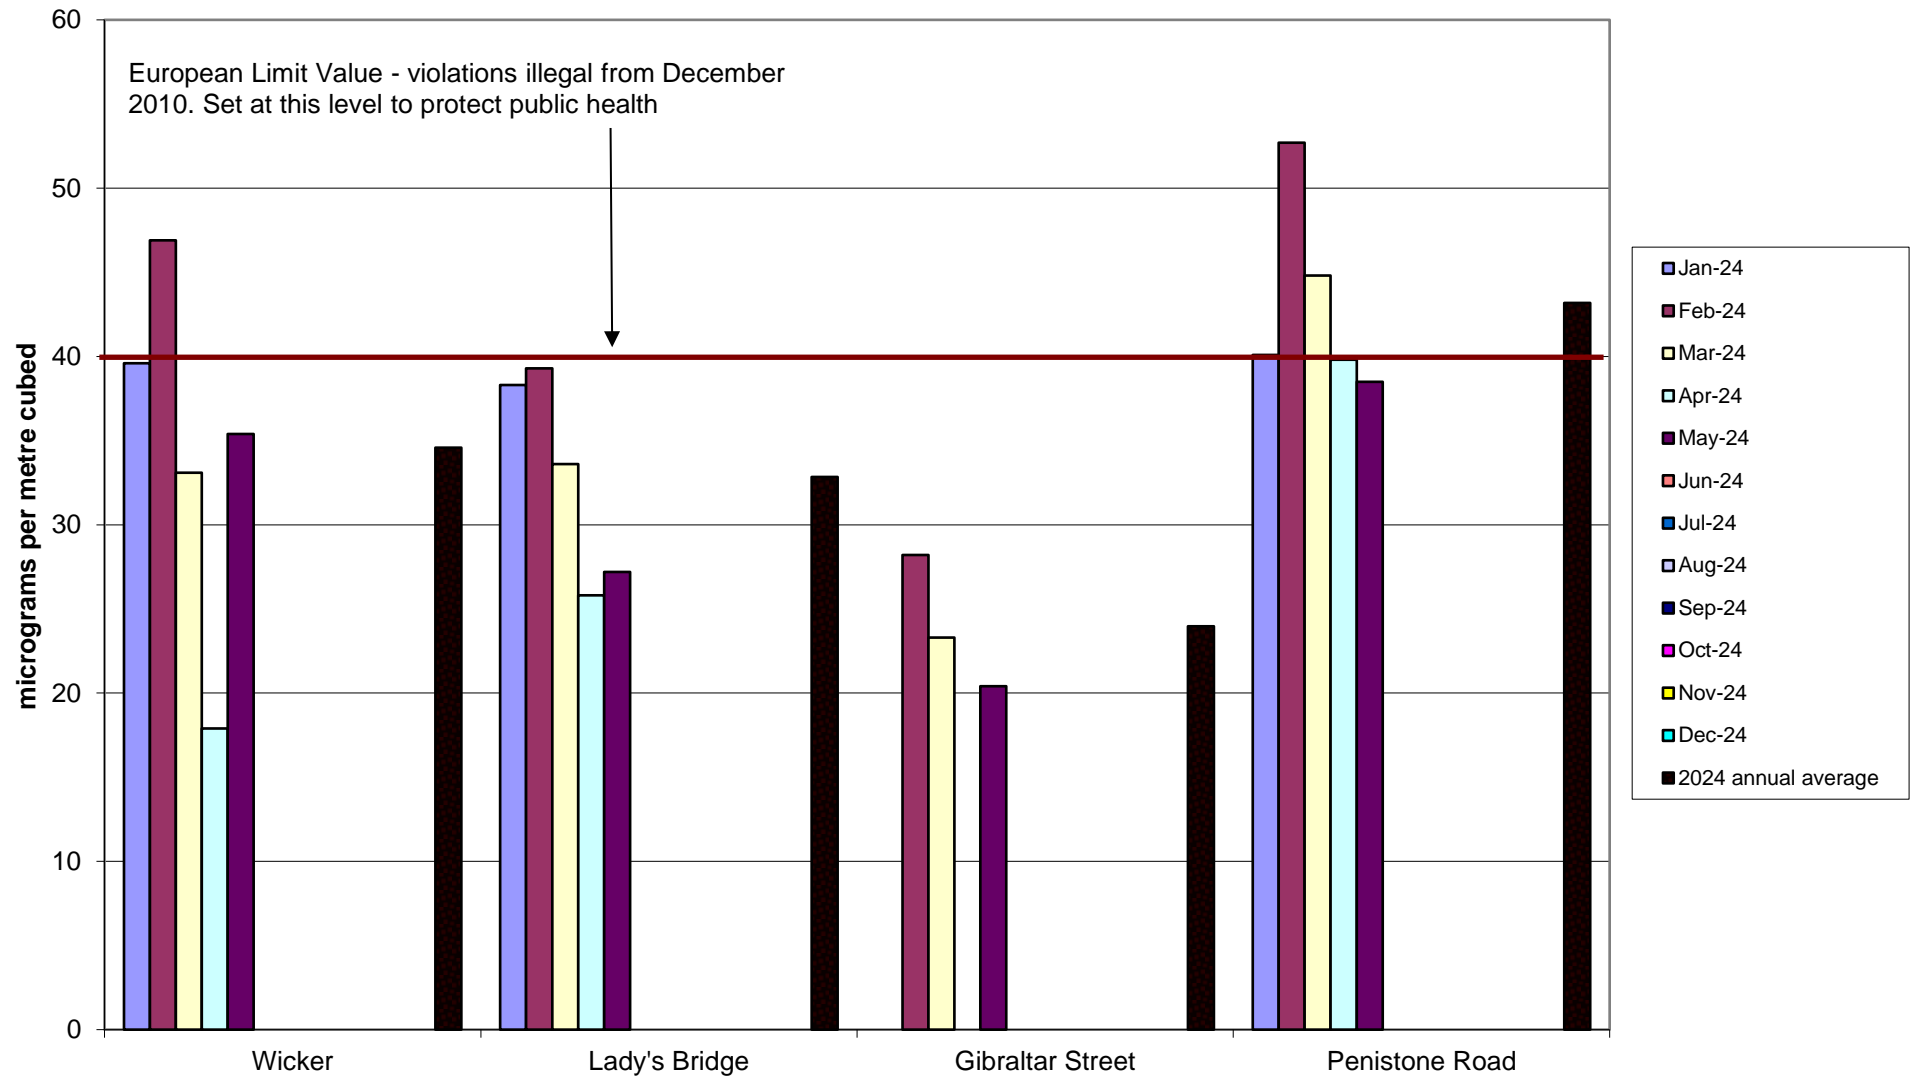

Kelham Community Air Quality Monitoring of Nitrogen Dioxide
2024