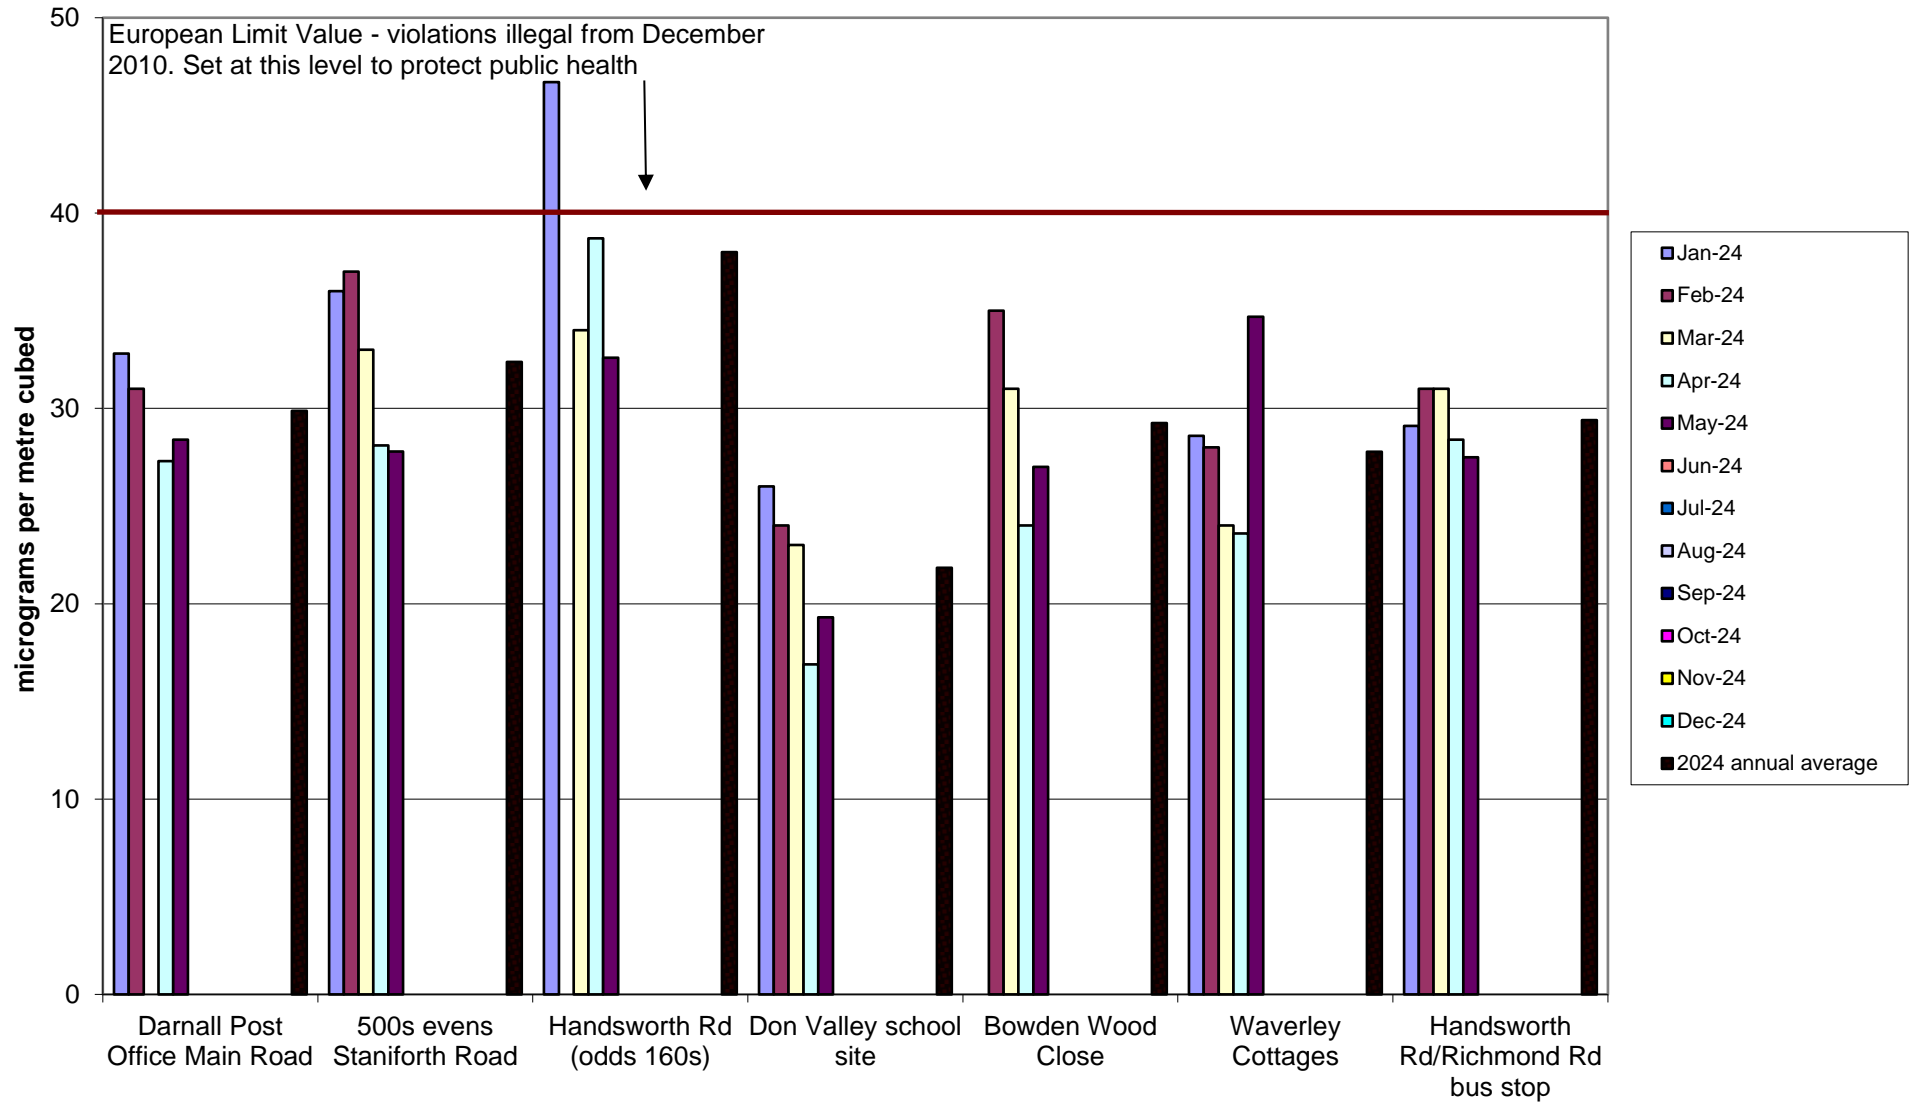

Abbeydale Road Corridor Community Air Quality Monitoring of Nitrogen Dioxide 2024

Burngreave Community Air Quality Monitoring of Nitrogen Dioxide 2024

Carterknowle and Millhouses Community Air Quality Monitoring of Nitrogen Dioxide
2024

Clarkehouse Community Air Quality Monitoring of Nitrogen Dioxide
2024

Crookesmoor Community Air Quality Monitoring of Nitrogen Dioxide 2024

Darnall Community Air Quality Monitoring of Nitrogen Dioxide 2024