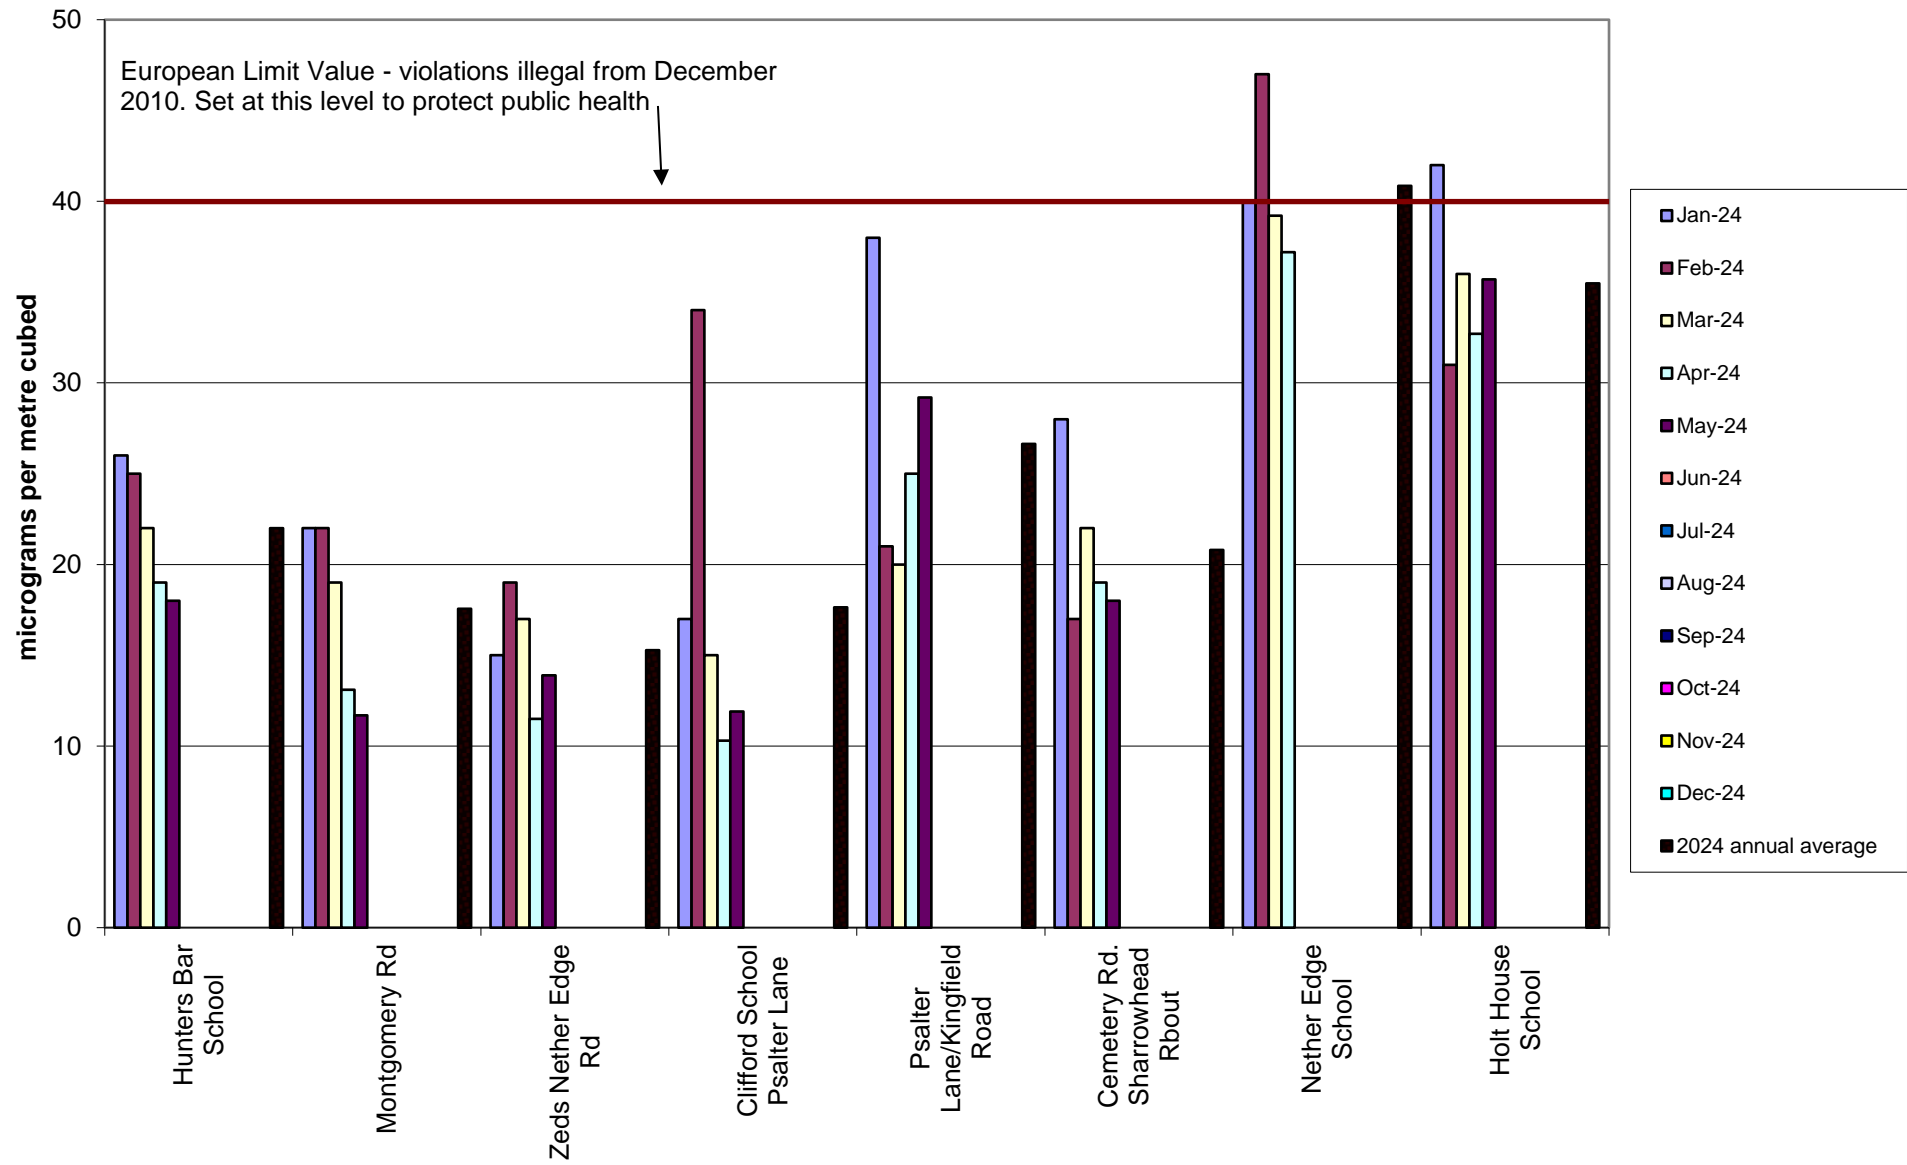

Clarkehouse Community Air Quality Monitoring of Nitrogen Dioxide
2024

Crookesmoor Community Air Quality Monitoring of Nitrogen Dioxide 2024

Darnall Community Air Quality Monitoring of Nitrogen Dioxide 2024

Deepcar Community Air Quality Monitoring of Nitrogen Dioxide
2024

Ecclesall Community Air Quality Monitoring of Nitrogen Dioxide
2024

Hallam Community Air Quality Monitoring of Nitrogen Dioxide 2024

Heeley-Meersbrook Community Air Quality Monitoring of Nitrogen Dioxide 2024

Hunter's Bar School Community Air Quality Monitoring of Nitrogen Dioxide
2024

Kelham Community Air Quality Monitoring of Nitrogen Dioxide
2024

Miscellaneous Community Air Quality Monitoring of Nitrogen Dioxide
2024

Nether Edge Community Air Quality Monitoring of Nitrogen Dioxide 2024

Parkwood Springs Community Air Quality Monitoring of Nitrogen Dioxide
2024

Tinsley Community Air Quality Monitoring of Nitrogen Dioxide
2024