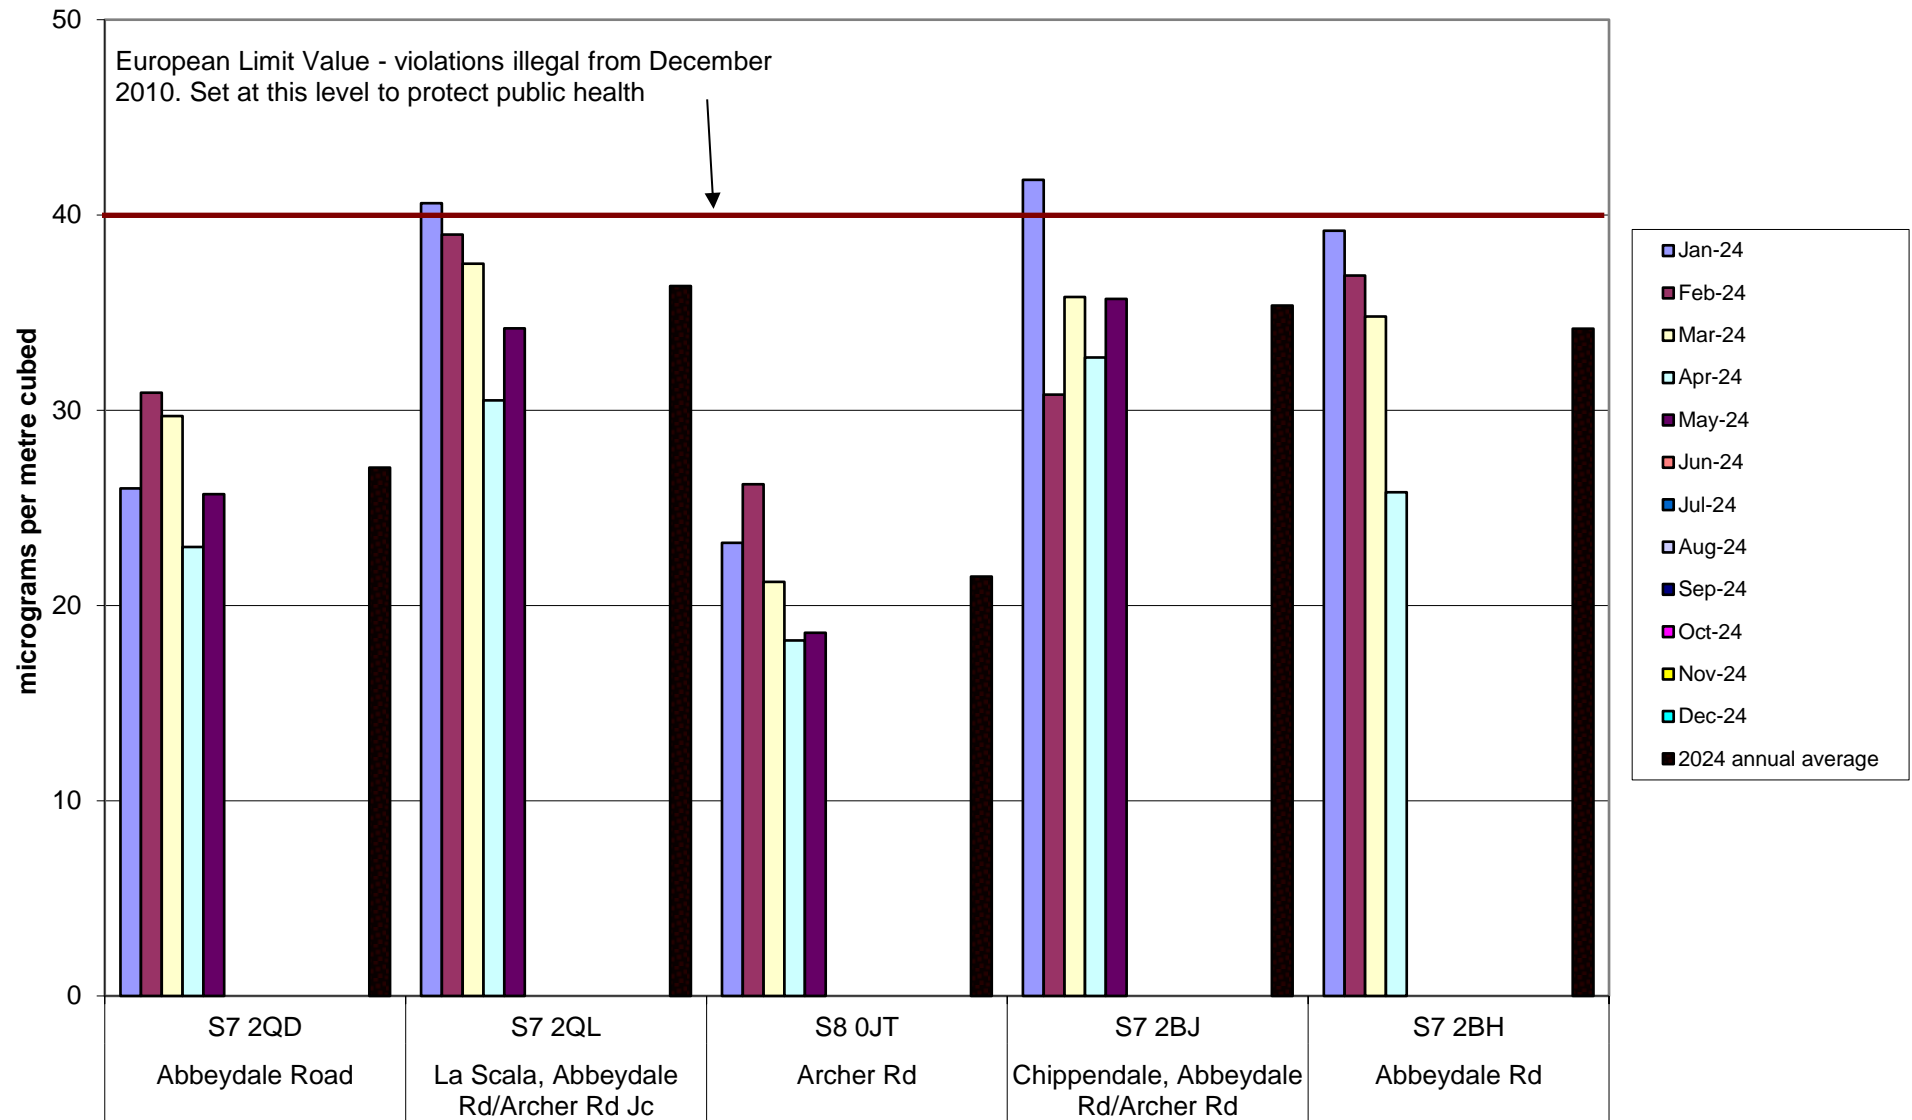

Abbeydale Road Corridor Community Air Quality Monitoring of Nitrogen Dioxide 2024

Burngreave Community Air Quality Monitoring of Nitrogen Dioxide 2024

Carterknowle and Millhouses Community Air Quality Monitoring of Nitrogen Dioxide
2024

Clarkehouse Community Air Quality Monitoring of Nitrogen Dioxide
2024

Crookesmoor Community Air Quality Monitoring of Nitrogen Dioxide 2024

Darnall Community Air Quality Monitoring of Nitrogen Dioxide 2024

Deepcar Community Air Quality Monitoring of Nitrogen Dioxide
2024

Ecclesall Community Air Quality Monitoring of Nitrogen Dioxide
2024

Hallam Community Air Quality Monitoring of Nitrogen Dioxide 2024

Heeley-Meersbrook Community Air Quality Monitoring of Nitrogen Dioxide 2024