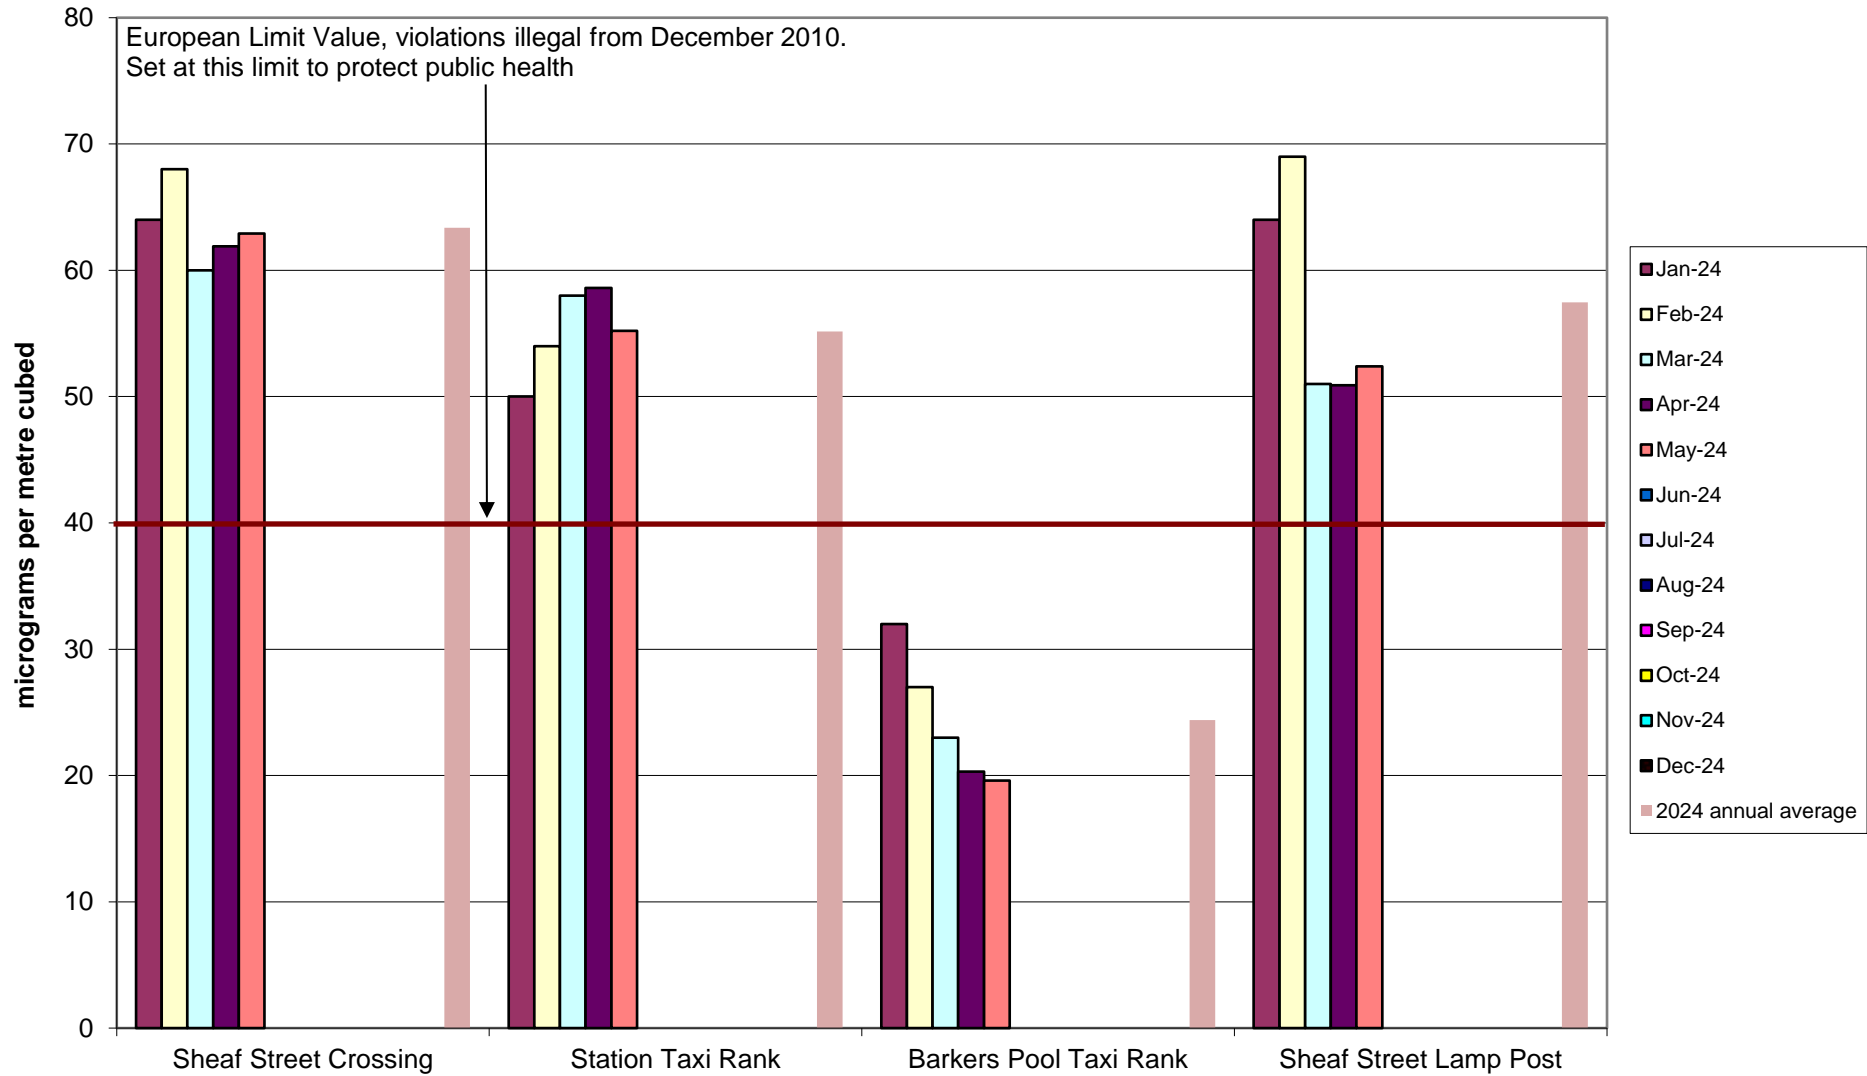

Clarkehouse Community Air Quality Monitoring of Nitrogen Dioxide
2024

Crookesmoor Community Air Quality Monitoring of Nitrogen Dioxide 2024

Darnall Community Air Quality Monitoring of Nitrogen Dioxide 2024

Deepcar Community Air Quality Monitoring of Nitrogen Dioxide
2024

Ecclesall Community Air Quality Monitoring of Nitrogen Dioxide
2024

Hallam Community Air Quality Monitoring of Nitrogen Dioxide 2024

Heeley-Meersbrook Community Air Quality Monitoring of Nitrogen Dioxide 2024