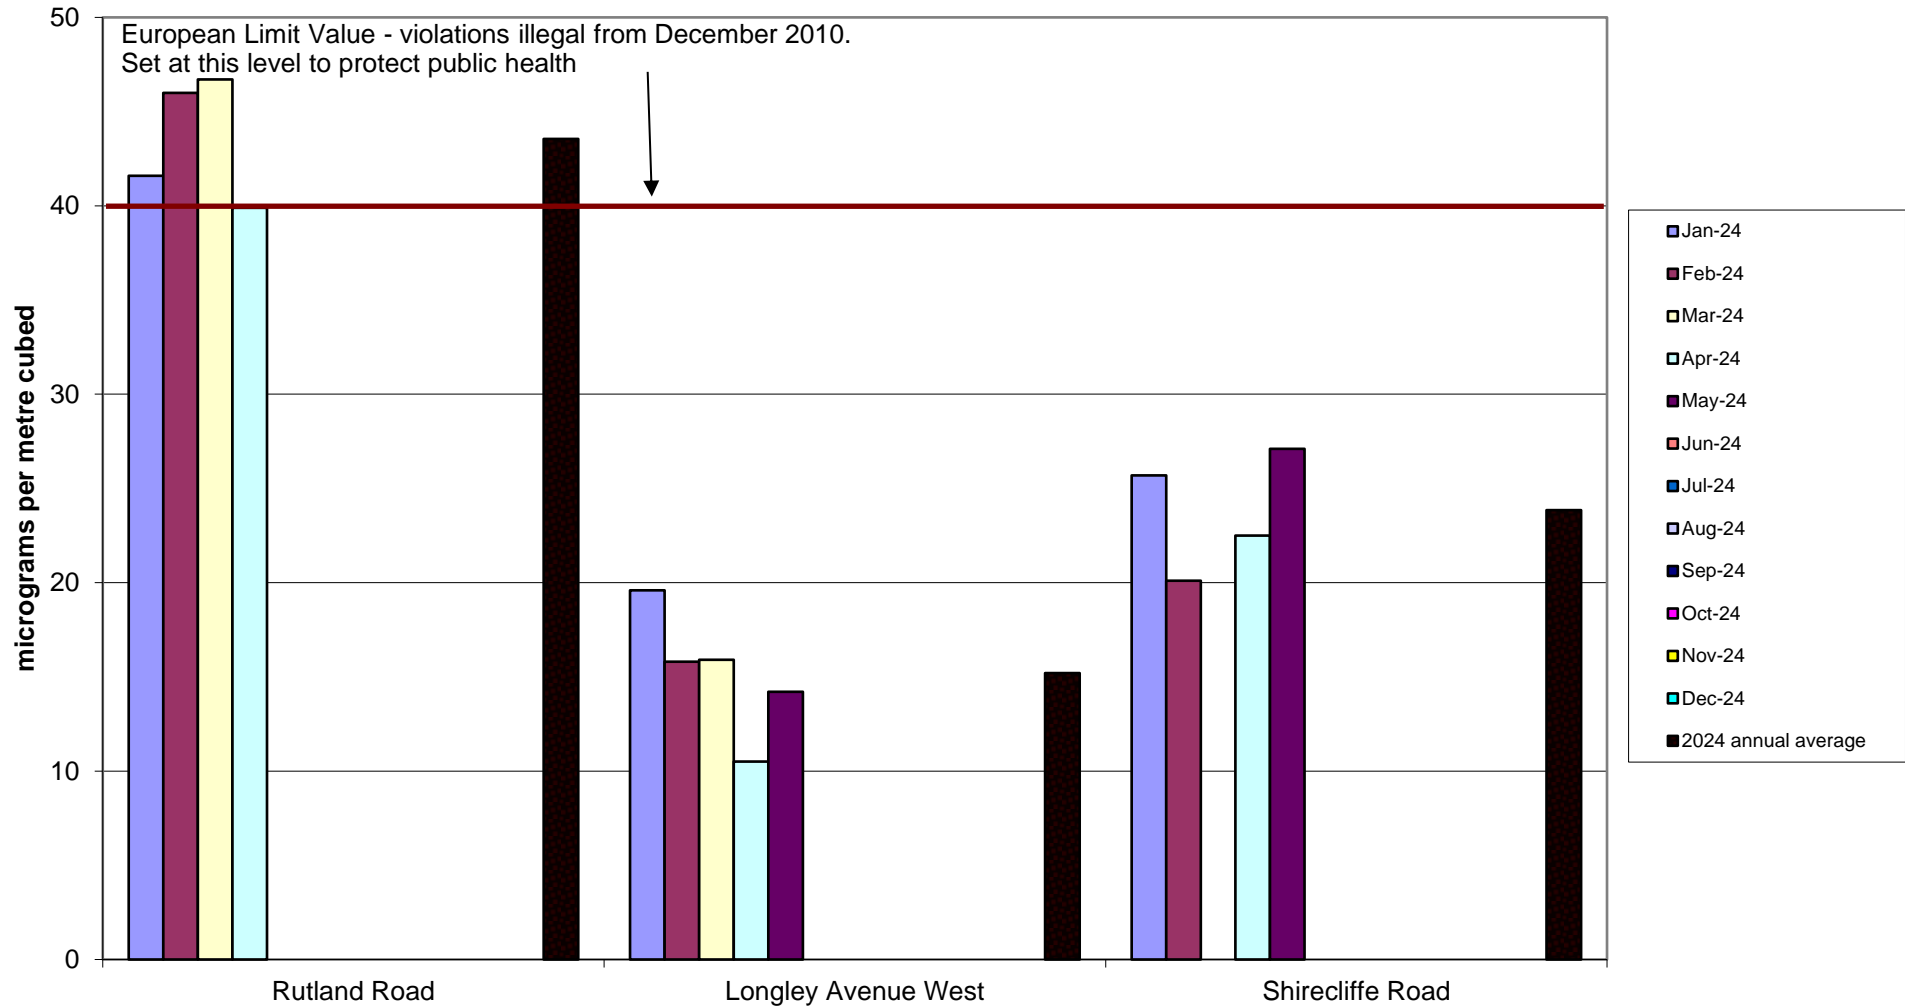

Hunter's Bar School Community Air Quality Monitoring of Nitrogen Dioxide
2024

Kelham Community Air Quality Monitoring of Nitrogen Dioxide
2024

Miscellaneous Community Air Quality Monitoring of Nitrogen Dioxide
2024

Nether Edge Community Air Quality Monitoring of Nitrogen Dioxide 2024

Parkwood Springs Community Air Quality Monitoring of Nitrogen Dioxide
2024

Tinsley Community Air Quality Monitoring of Nitrogen Dioxide
2024