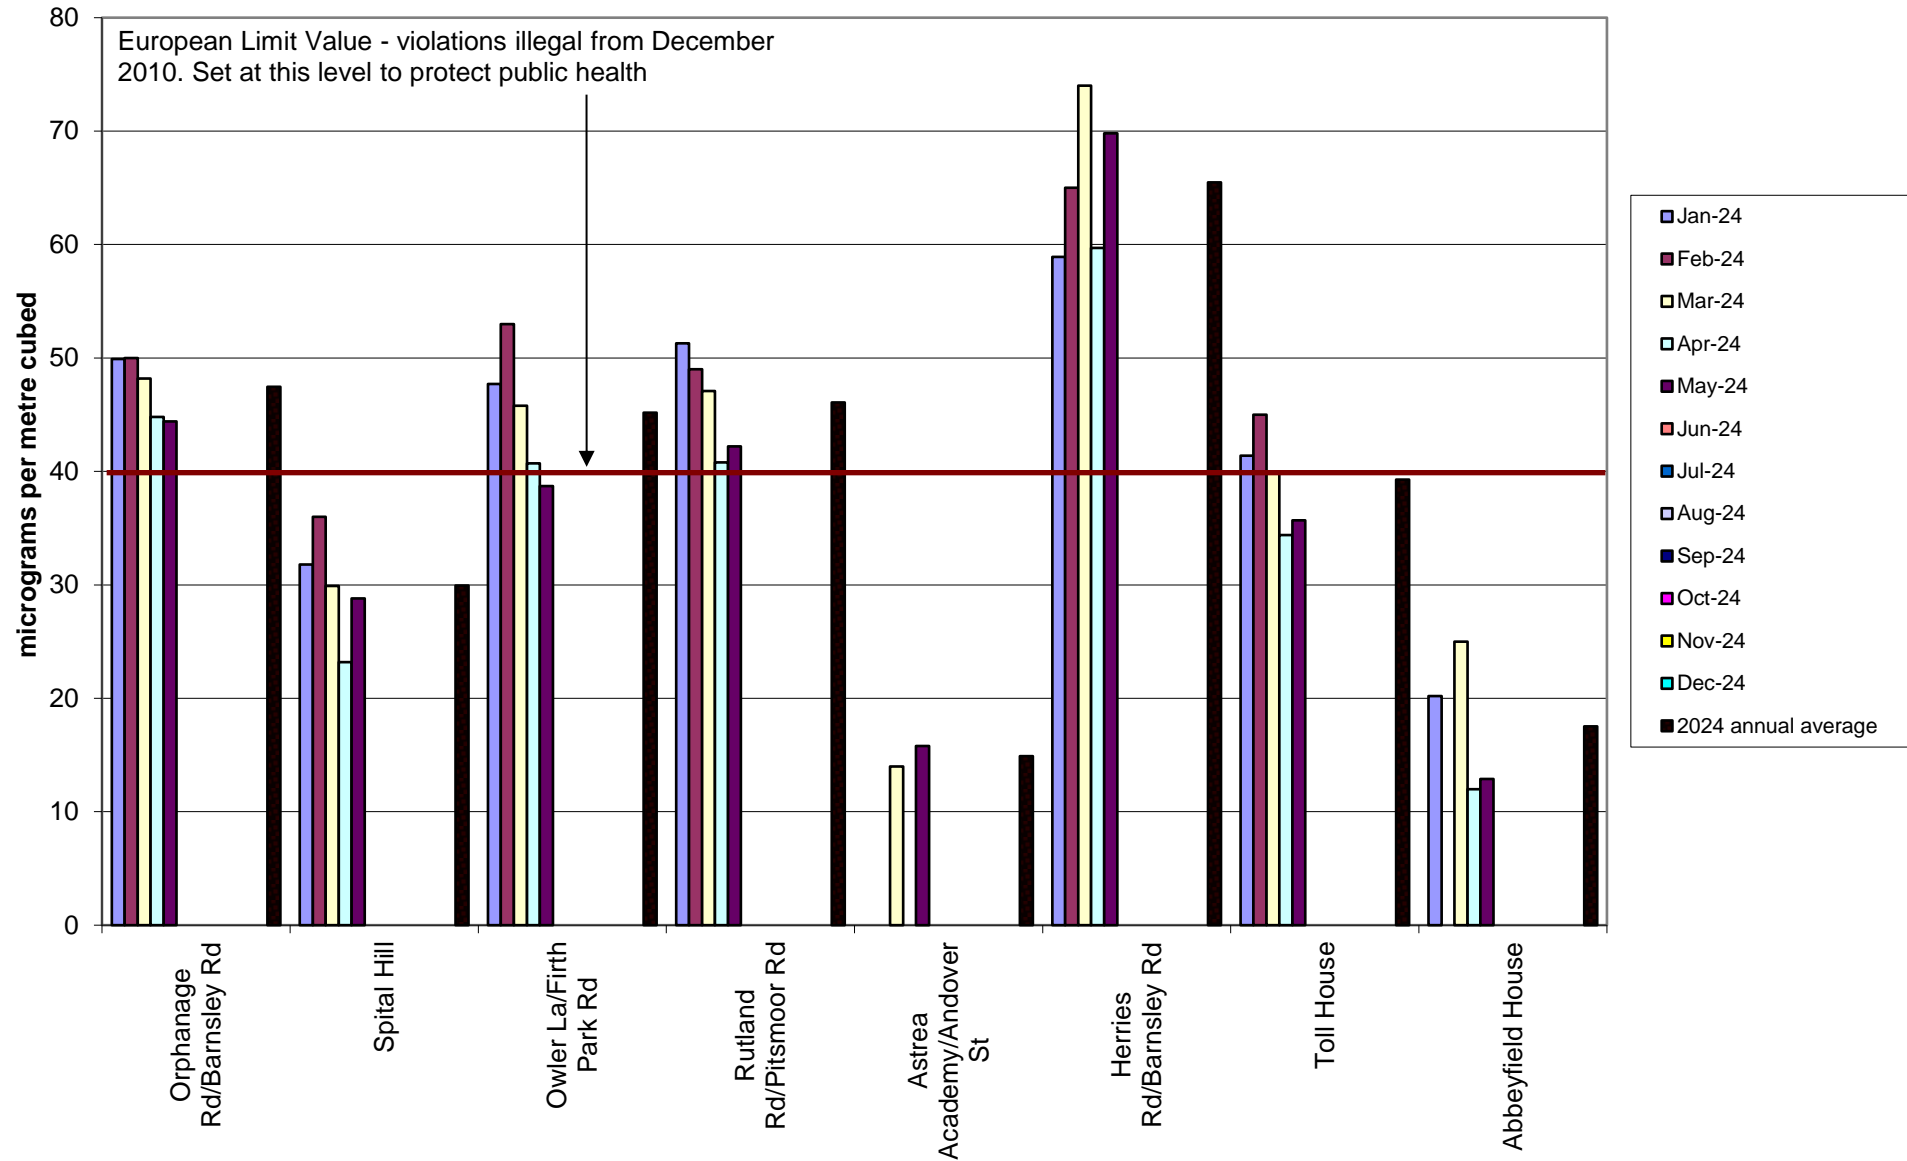

Abbeydale Road Corridor Community Air Quality Monitoring of Nitrogen Dioxide 2024

Burngreave Community Air Quality Monitoring of Nitrogen Dioxide 2024

Carterknowle and Millhouses Community Air Quality Monitoring of Nitrogen Dioxide
2024

Clarkehouse Community Air Quality Monitoring of Nitrogen Dioxide
2024

Crookesmoor Community Air Quality Monitoring of Nitrogen Dioxide 2024

Darnall Community Air Quality Monitoring of Nitrogen Dioxide 2024

Deepcar Community Air Quality Monitoring of Nitrogen Dioxide
2024

Ecclesall Community Air Quality Monitoring of Nitrogen Dioxide
2024

Hallam Community Air Quality Monitoring of Nitrogen Dioxide 2024

Heeley-Meersbrook Community Air Quality Monitoring of Nitrogen Dioxide 2024