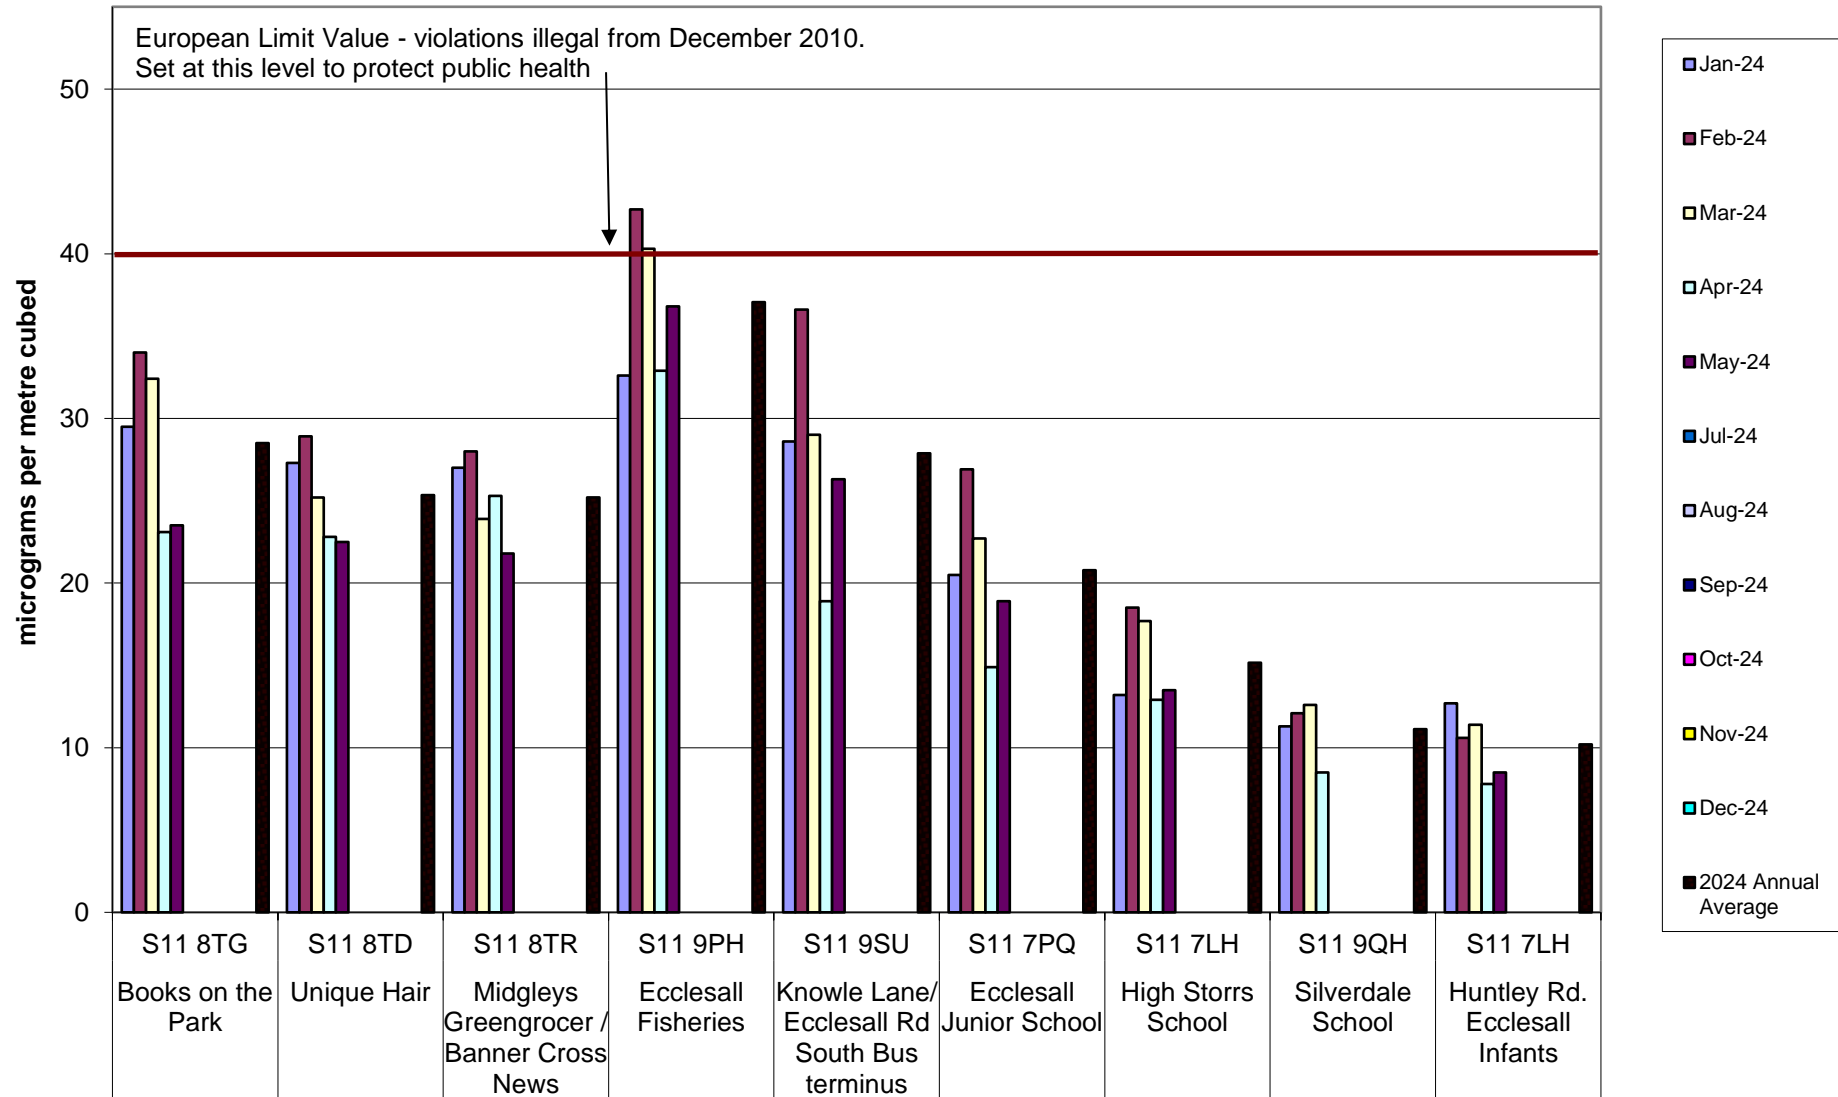

Clarkehouse Community Air Quality Monitoring of Nitrogen Dioxide
2024

Crookesmoor Community Air Quality Monitoring of Nitrogen Dioxide 2024

Darnall Community Air Quality Monitoring of Nitrogen Dioxide 2024

Deepcar Community Air Quality Monitoring of Nitrogen Dioxide
2024

Ecclesall Community Air Quality Monitoring of Nitrogen Dioxide
2024

Hallam Community Air Quality Monitoring of Nitrogen Dioxide 2024

Heeley-Meersbrook Community Air Quality Monitoring of Nitrogen Dioxide 2024