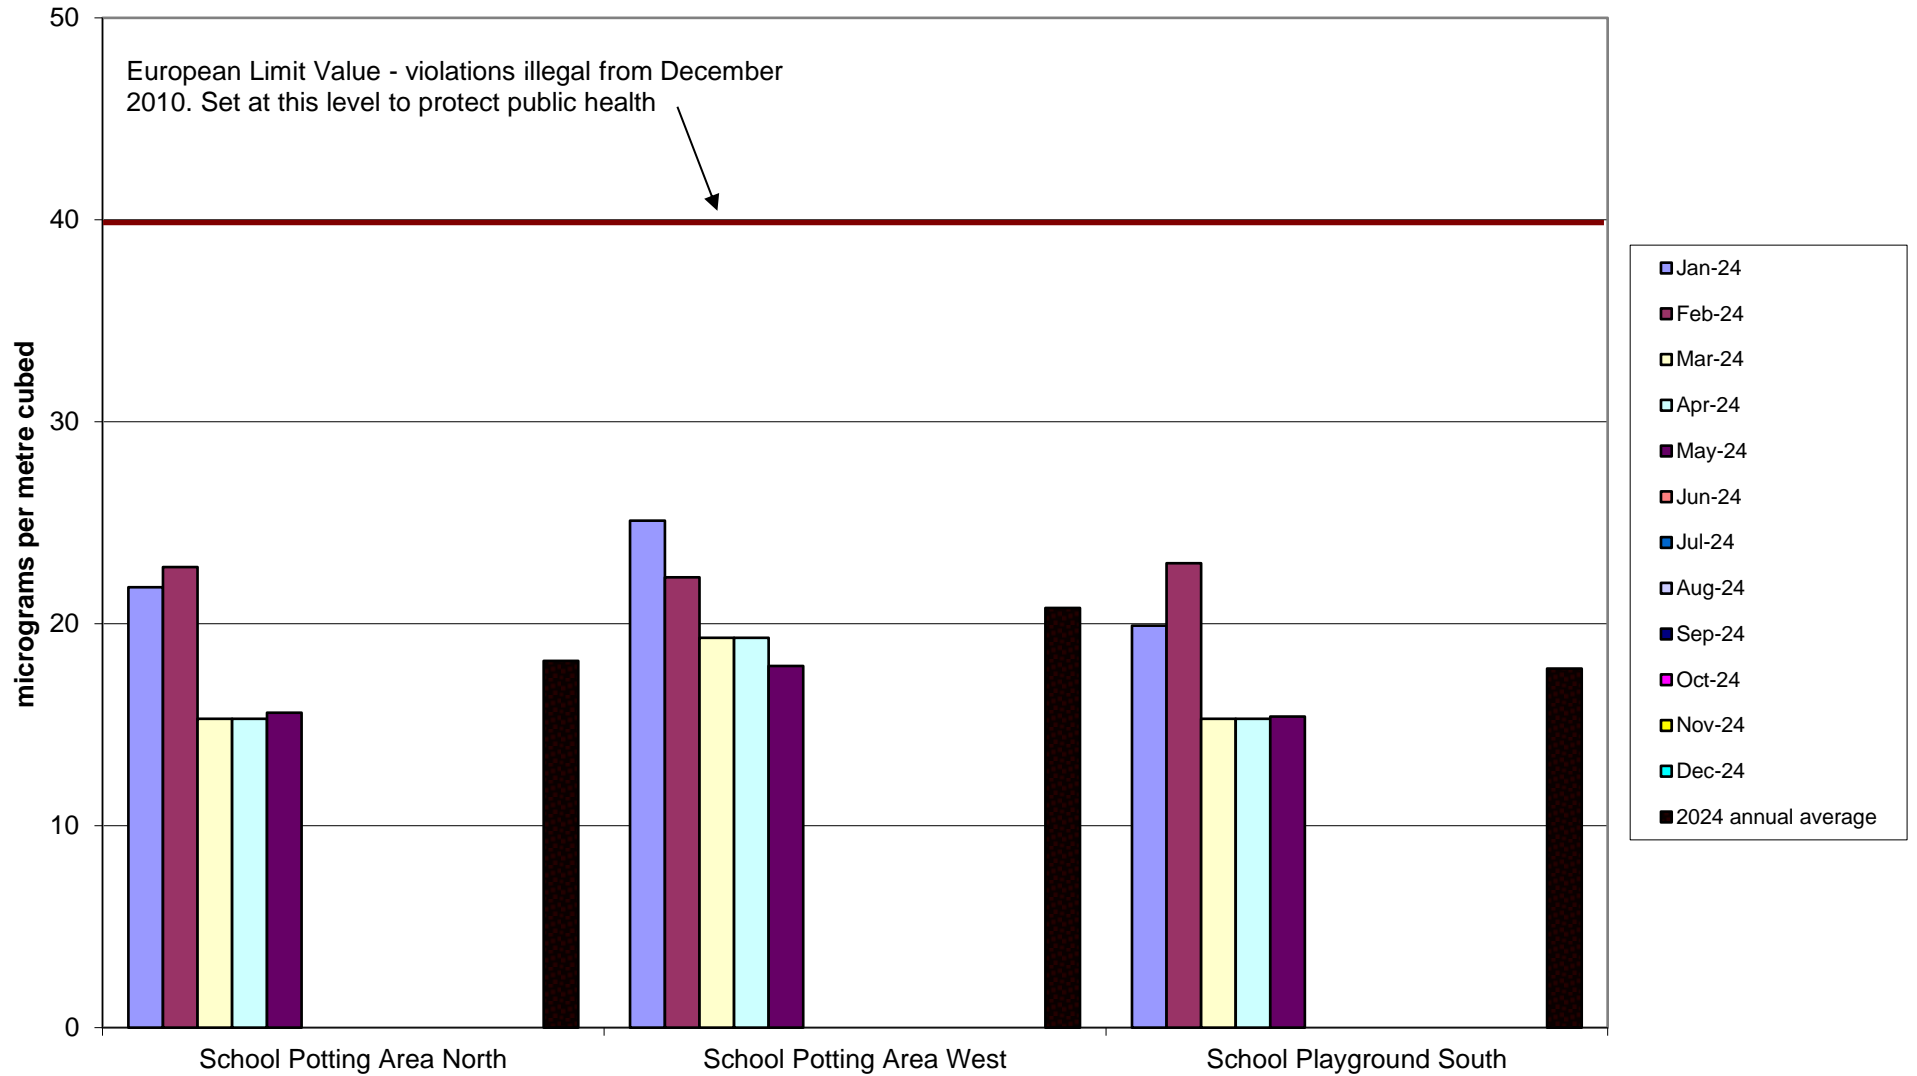

Hunter's Bar School Community Air Quality Monitoring of Nitrogen Dioxide
2024