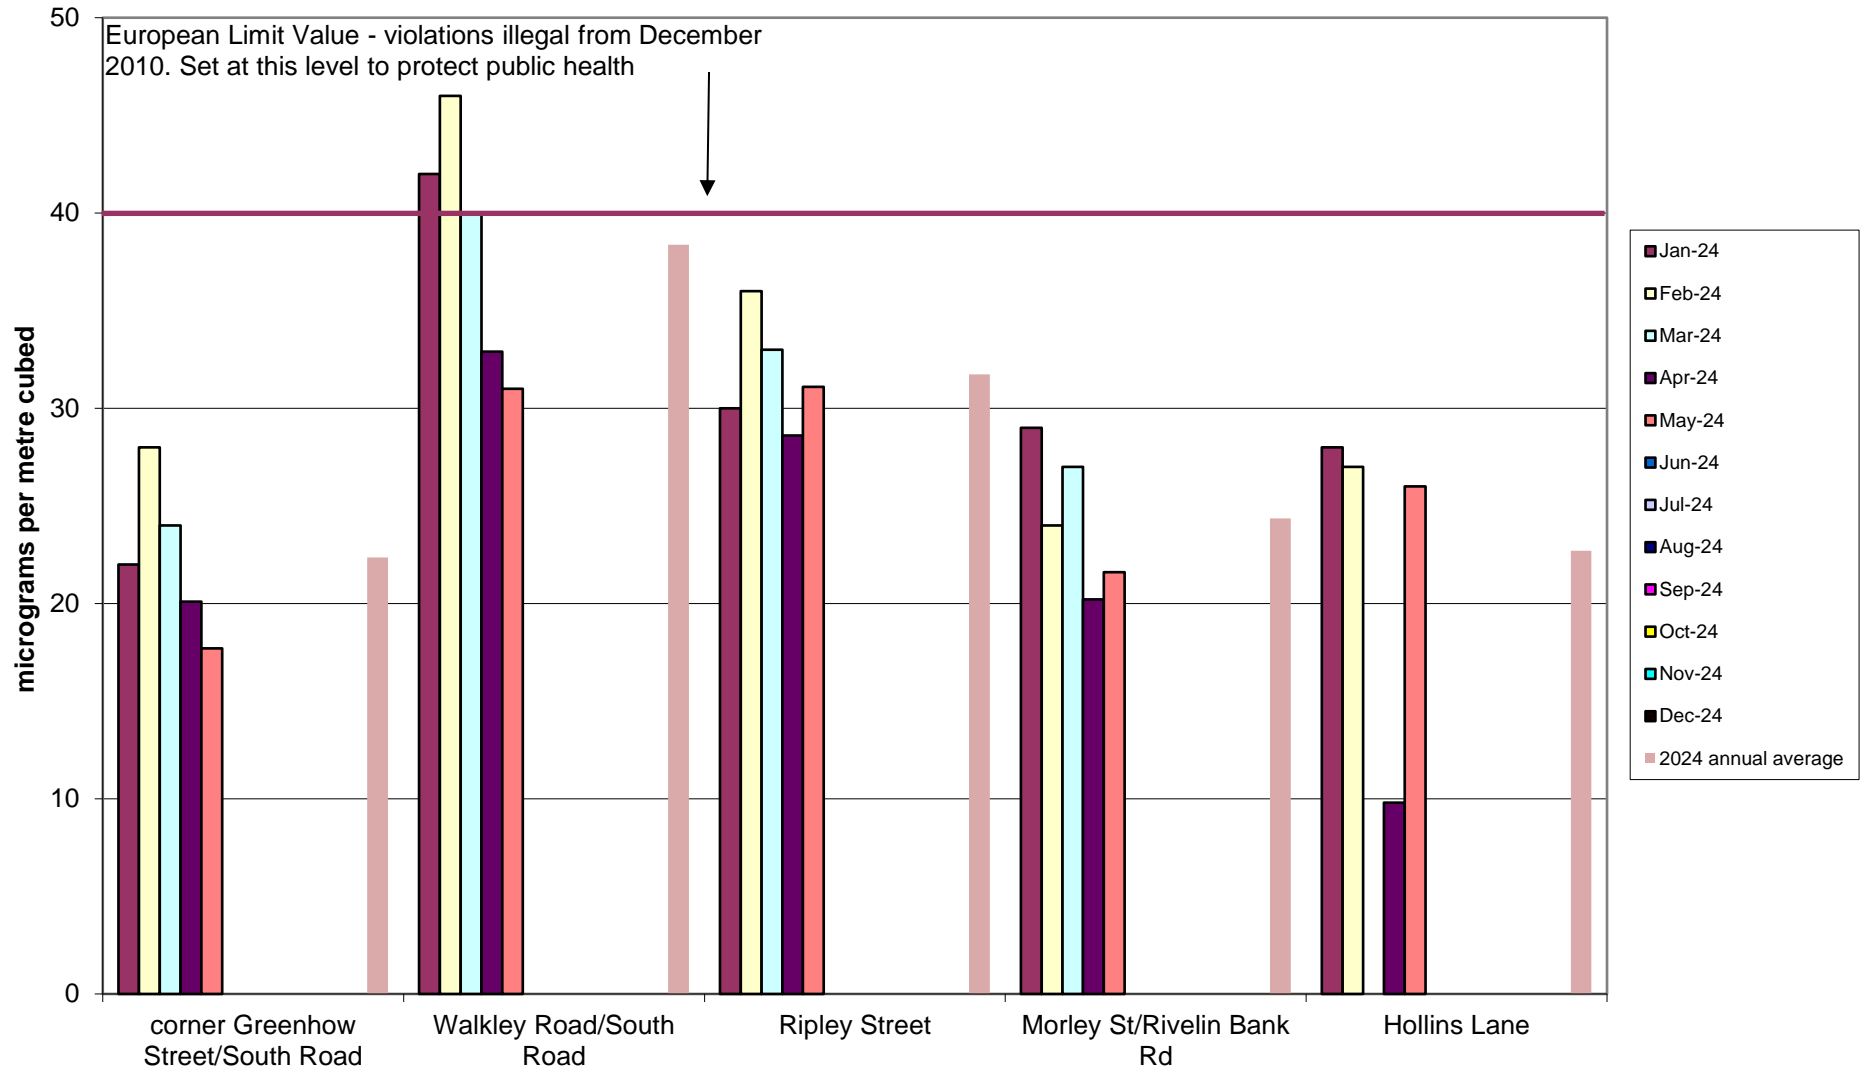

Nether Edge Community Air Quality Monitoring of Nitrogen Dioxide 2024

Parkwood Springs Community Air Quality Monitoring of Nitrogen Dioxide
2024

Tinsley Community Air Quality Monitoring of Nitrogen Dioxide
2024

Walkley Community Air Quality Monitoring of Nitrogen Dioxide 2024

Woodseats School Air Quality Monitoring of Nitrogen Dioxide 2024