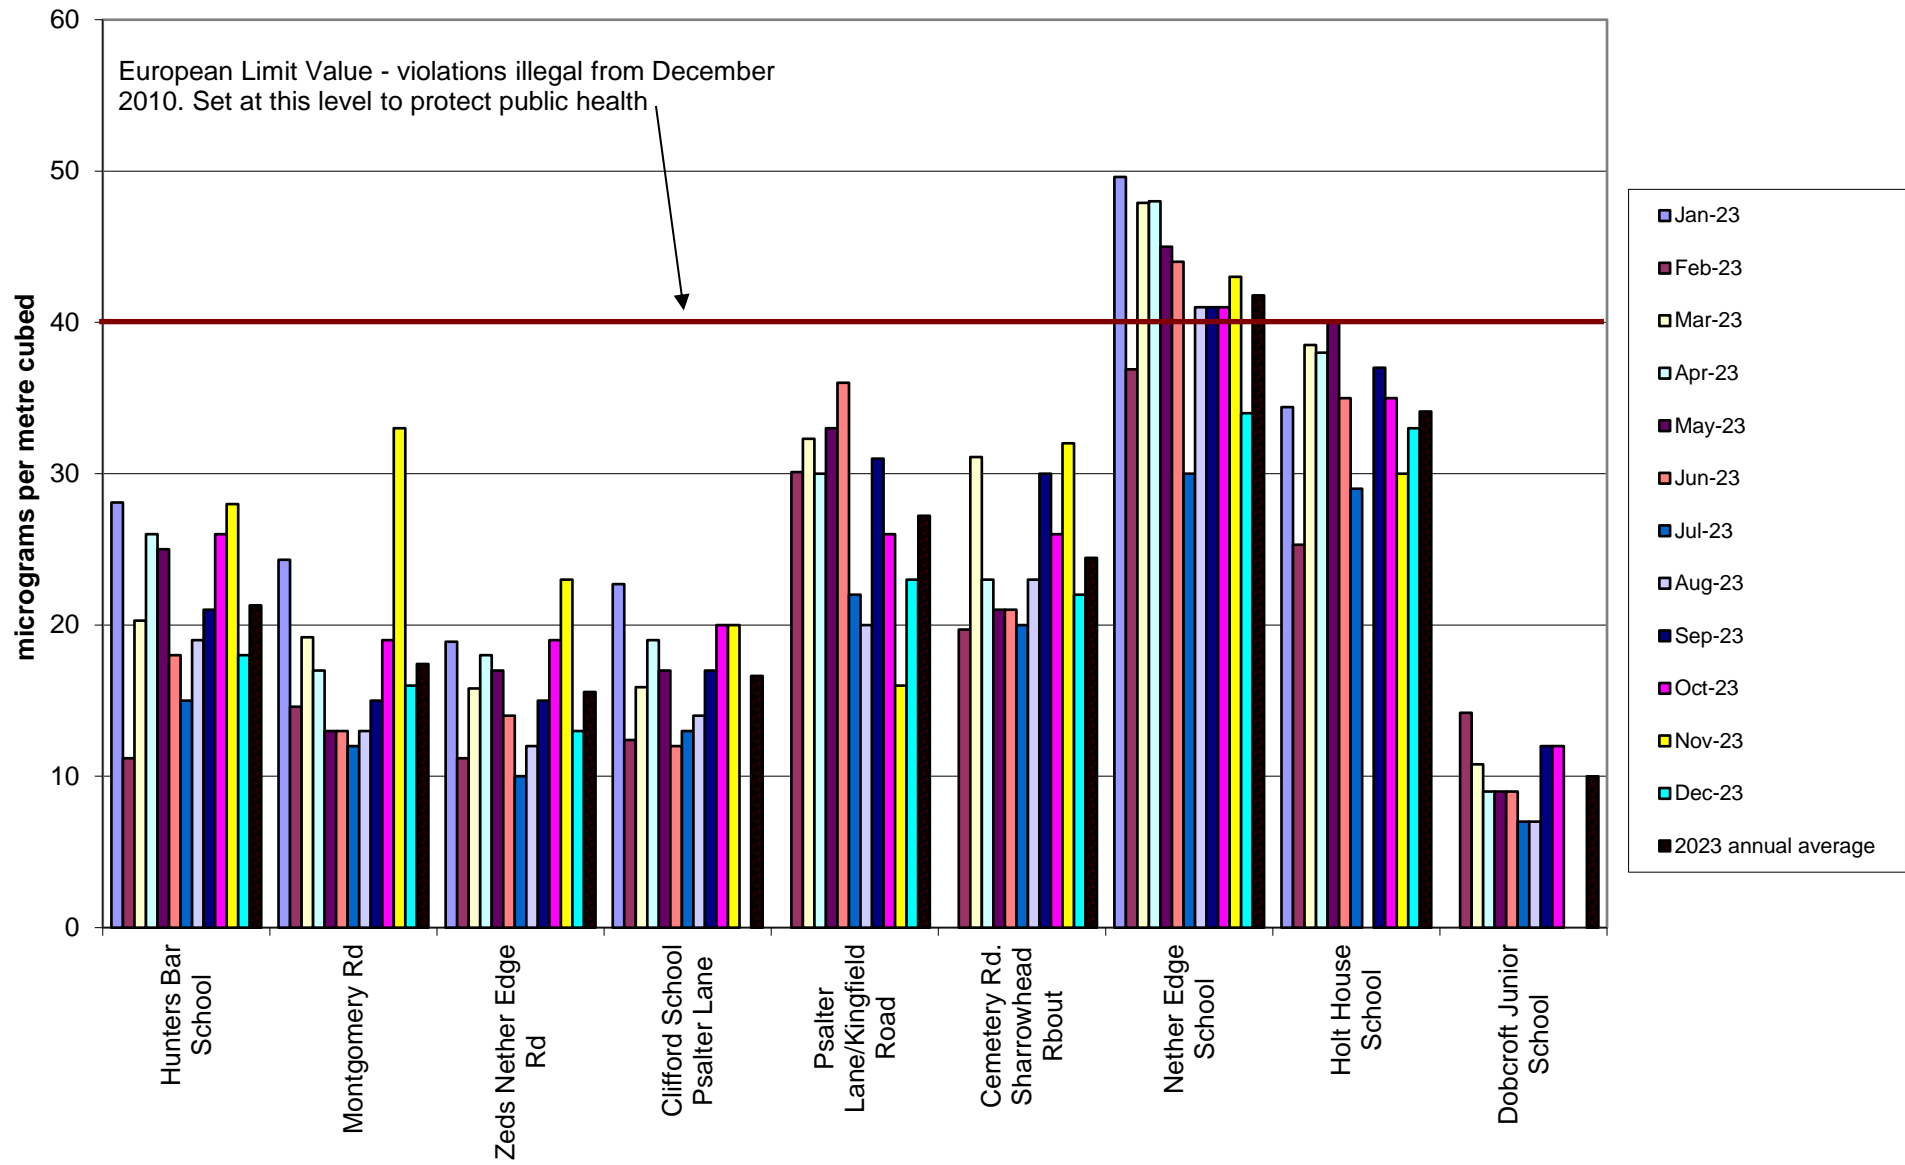

# Heeley-Meersbrook Community Air Quality Monitoring of Nitrogen Dioxide 2023

# Hunter's Bar School Community Air Quality Monitoring of Nitrogen Dioxide 2023

Kelham Community Air Quality Monitoring of Nitrogen Dioxide  
2023

Miscellaneous Community Air Quality Monitoring of Nitrogen Dioxide  
2023

# Nether Edge Community Air Quality Monitoring of Nitrogen Dioxide 2023