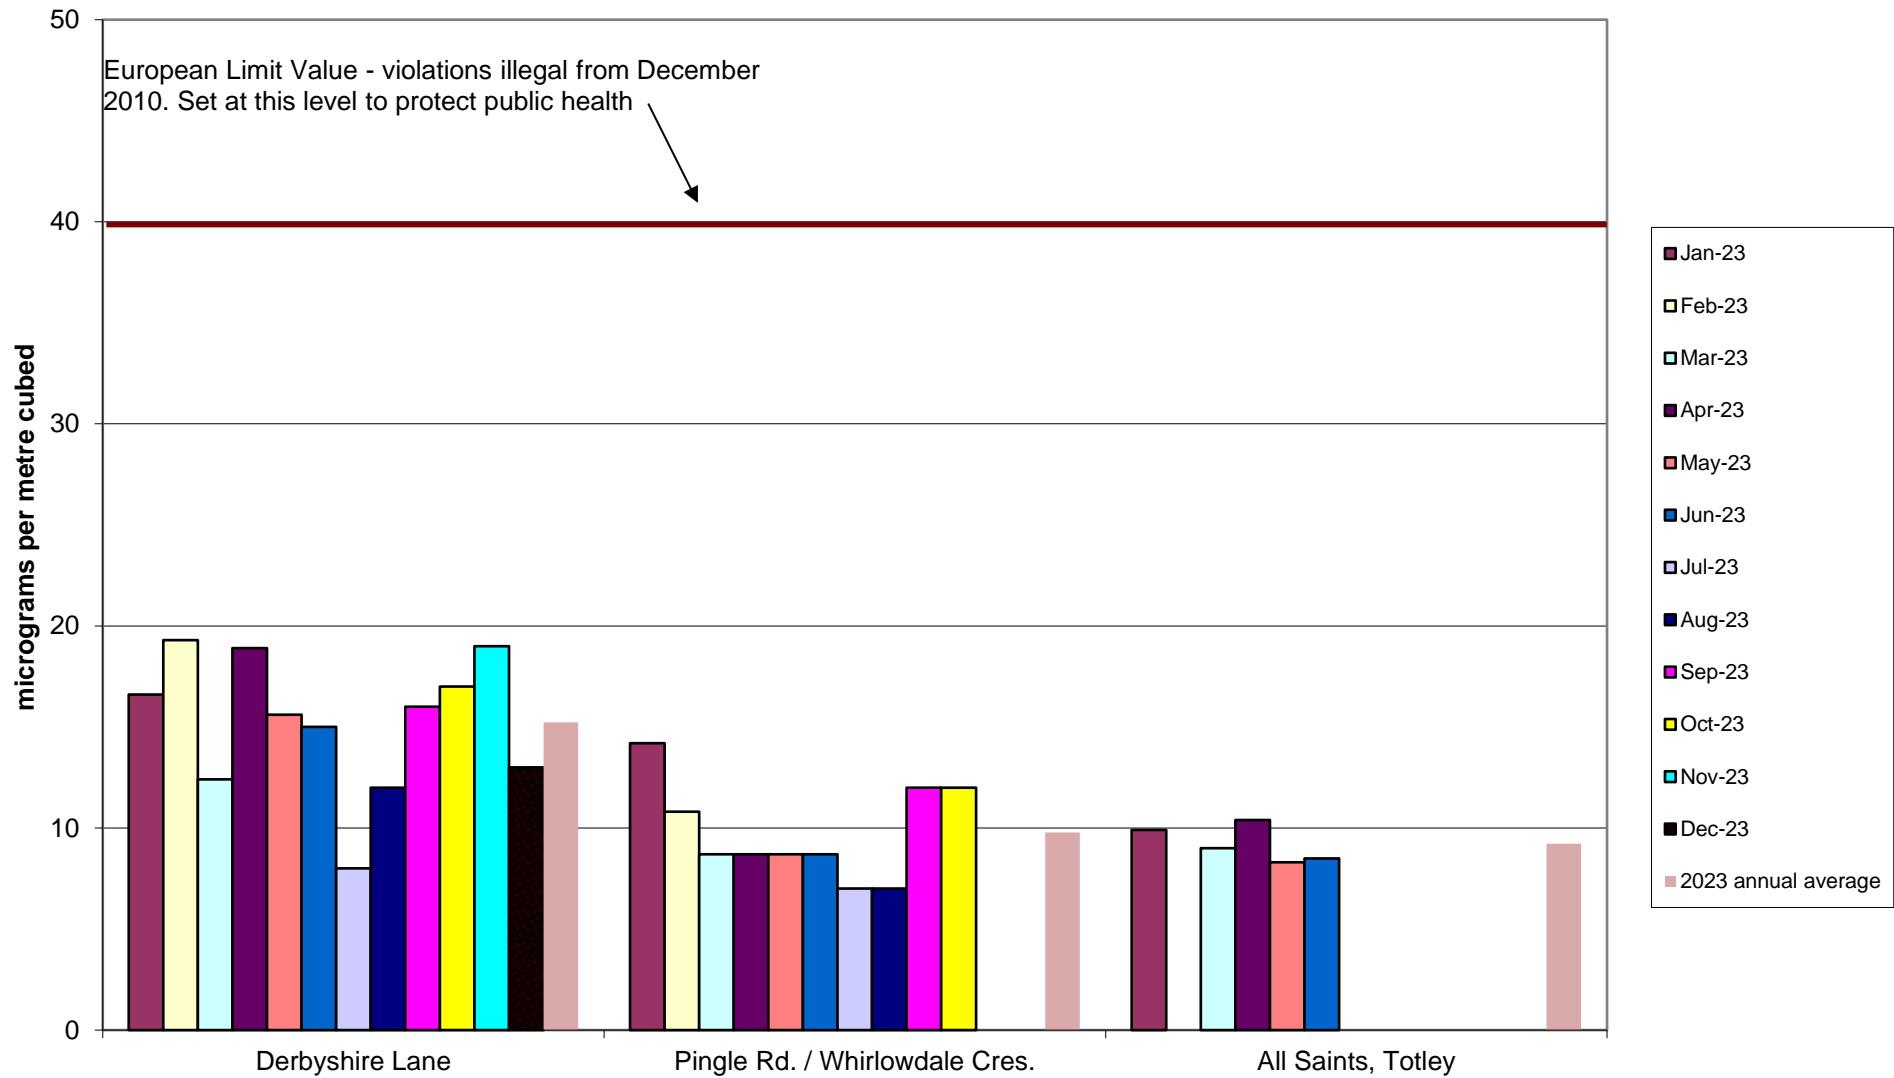

## Hallam Community Air Quality Monitoring of Nitrogen Dioxide 2023

# Heeley-Meersbrook Community Air Quality Monitoring of Nitrogen Dioxide 2023

# Hunter's Bar School Community Air Quality Monitoring of Nitrogen Dioxide 2023

Kelham Community Air Quality Monitoring of Nitrogen Dioxide  
2023

Miscellaneous Community Air Quality Monitoring of Nitrogen Dioxide  
2023