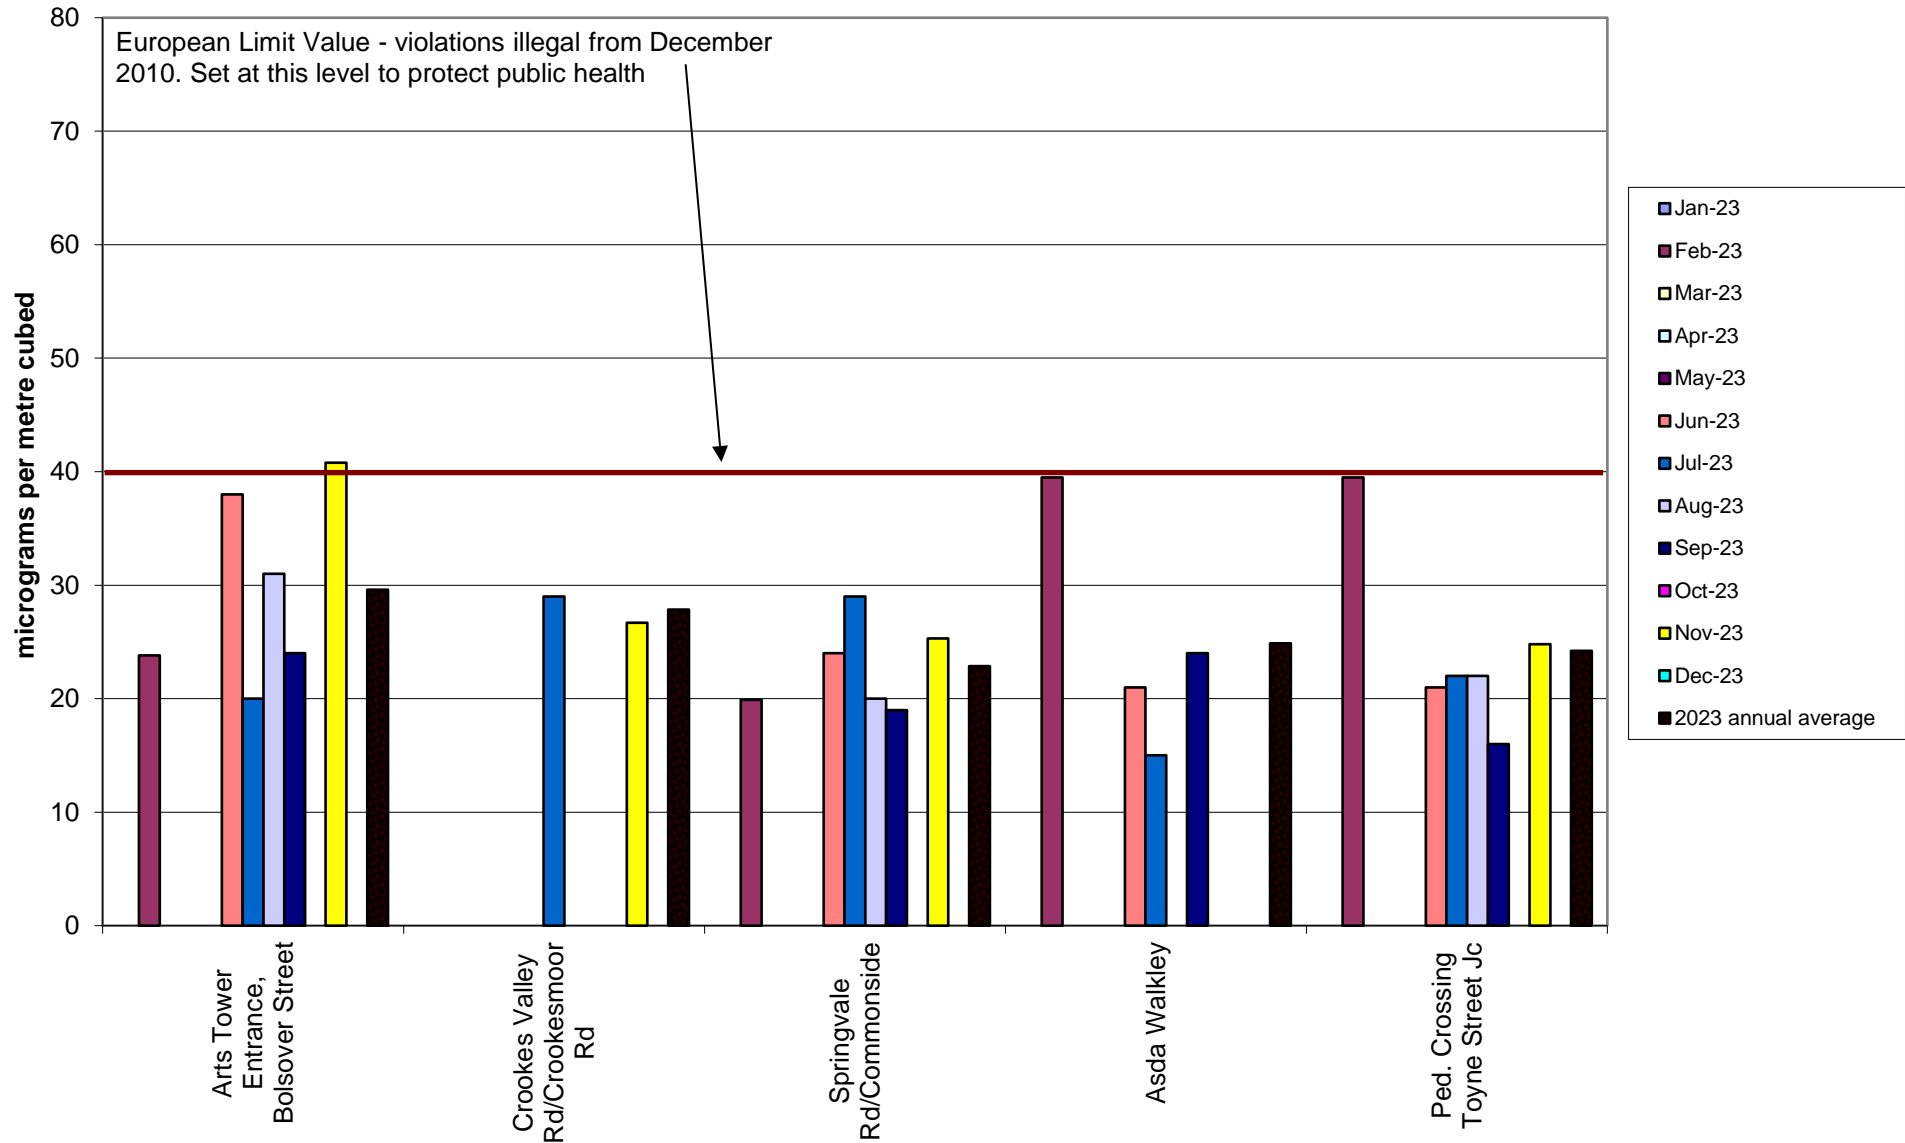

## Burngreave Community Air Quality Monitoring of Nitrogen Dioxide 2023

Carterknowle and Millhouses Community Air Quality Monitoring of Nitrogen Dioxide  
2023

Clarkehouse Community Air Quality Monitoring of Nitrogen Dioxide  
2023

Crookesmoor Community Air Quality Monitoring of Nitrogen Dioxide  
2023

Darnall Community Air Quality Monitoring of Nitrogen Dioxide  
2023

# Deepcar Community Air Quality Monitoring of Nitrogen Dioxide 2023

Ecclesall Community Air Quality Monitoring of Nitrogen Dioxide  
2023