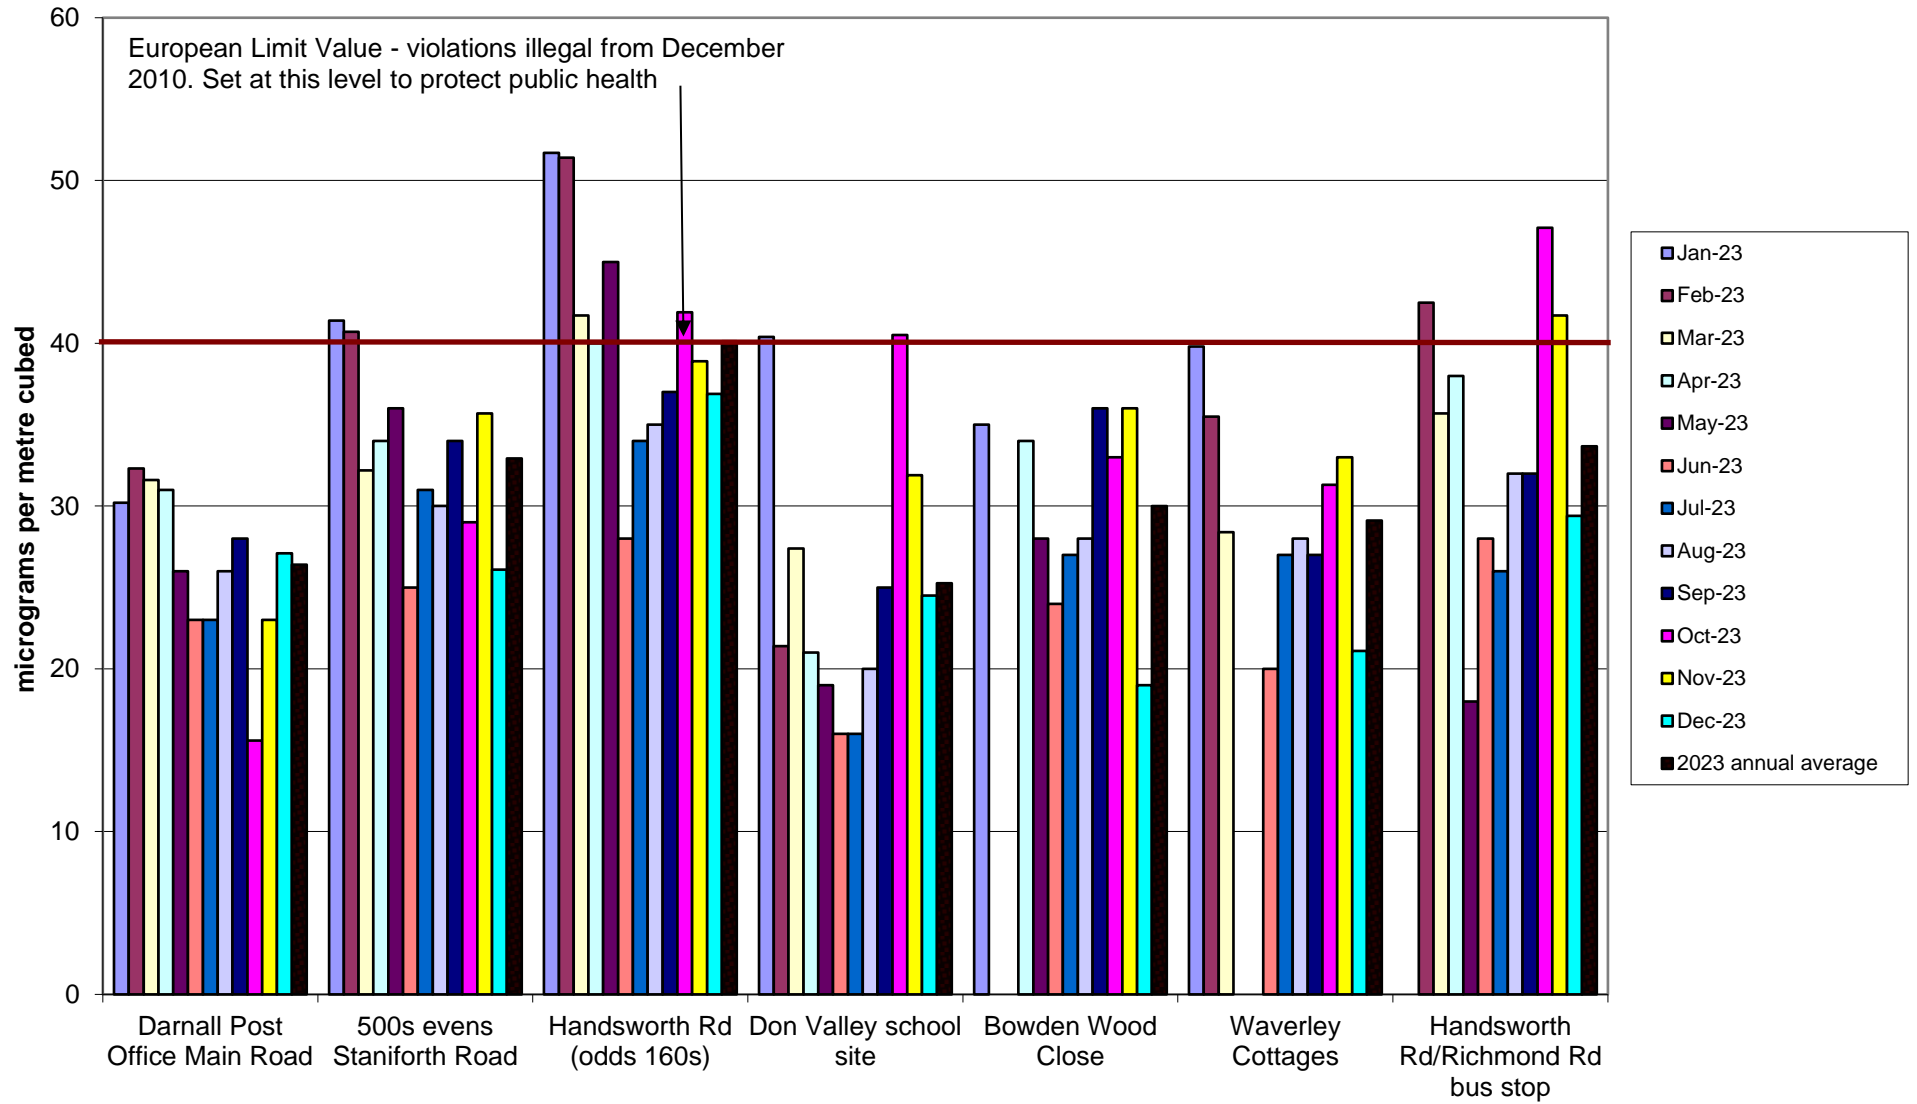

Darnall Community Air Quality Monitoring of Nitrogen Dioxide
2023