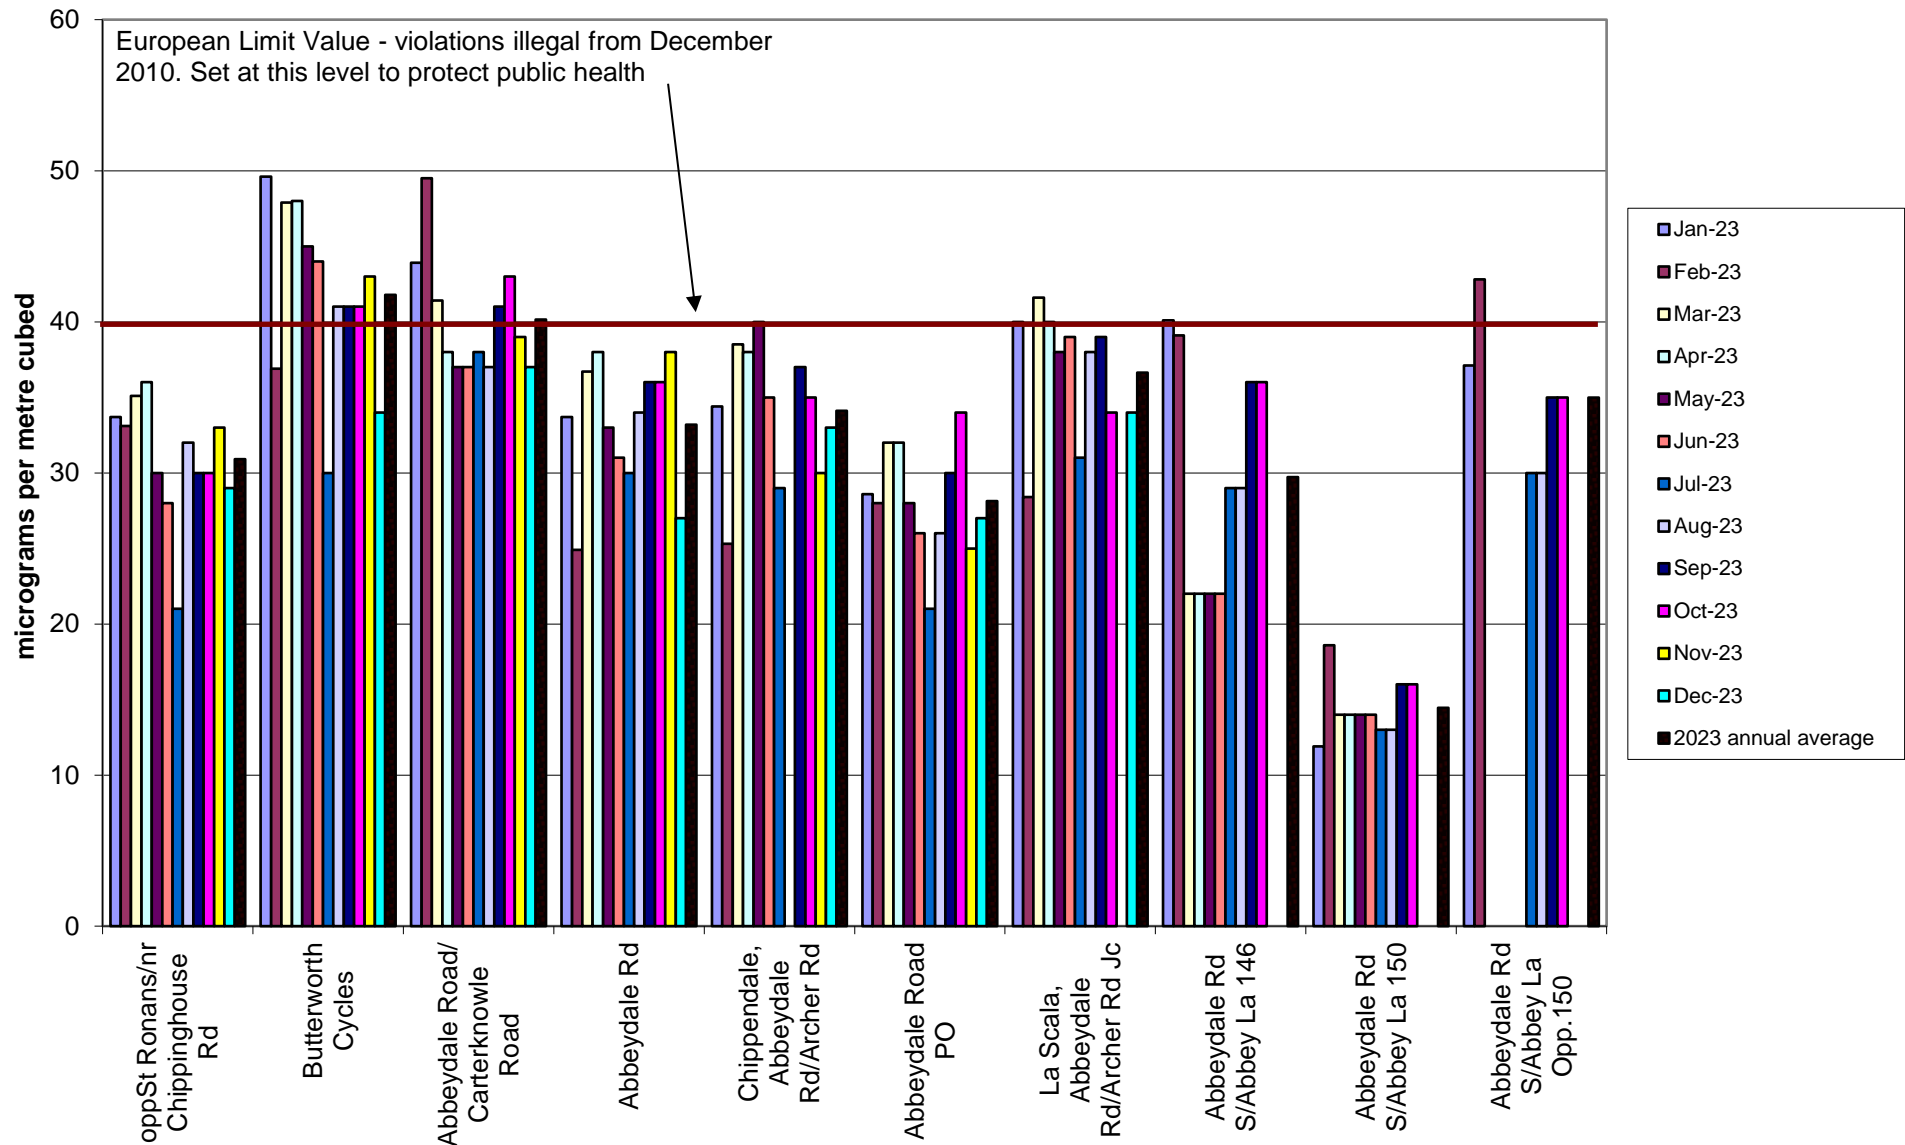

Abbeydale Road Corridor Community Air Quality Monitoring of Nitrogen Dioxide  
2023

## Burngreave Community Air Quality Monitoring of Nitrogen Dioxide 2023

Carterknowle and Millhouses Community Air Quality Monitoring of Nitrogen Dioxide  
2023

Clarkehouse Community Air Quality Monitoring of Nitrogen Dioxide  
2023