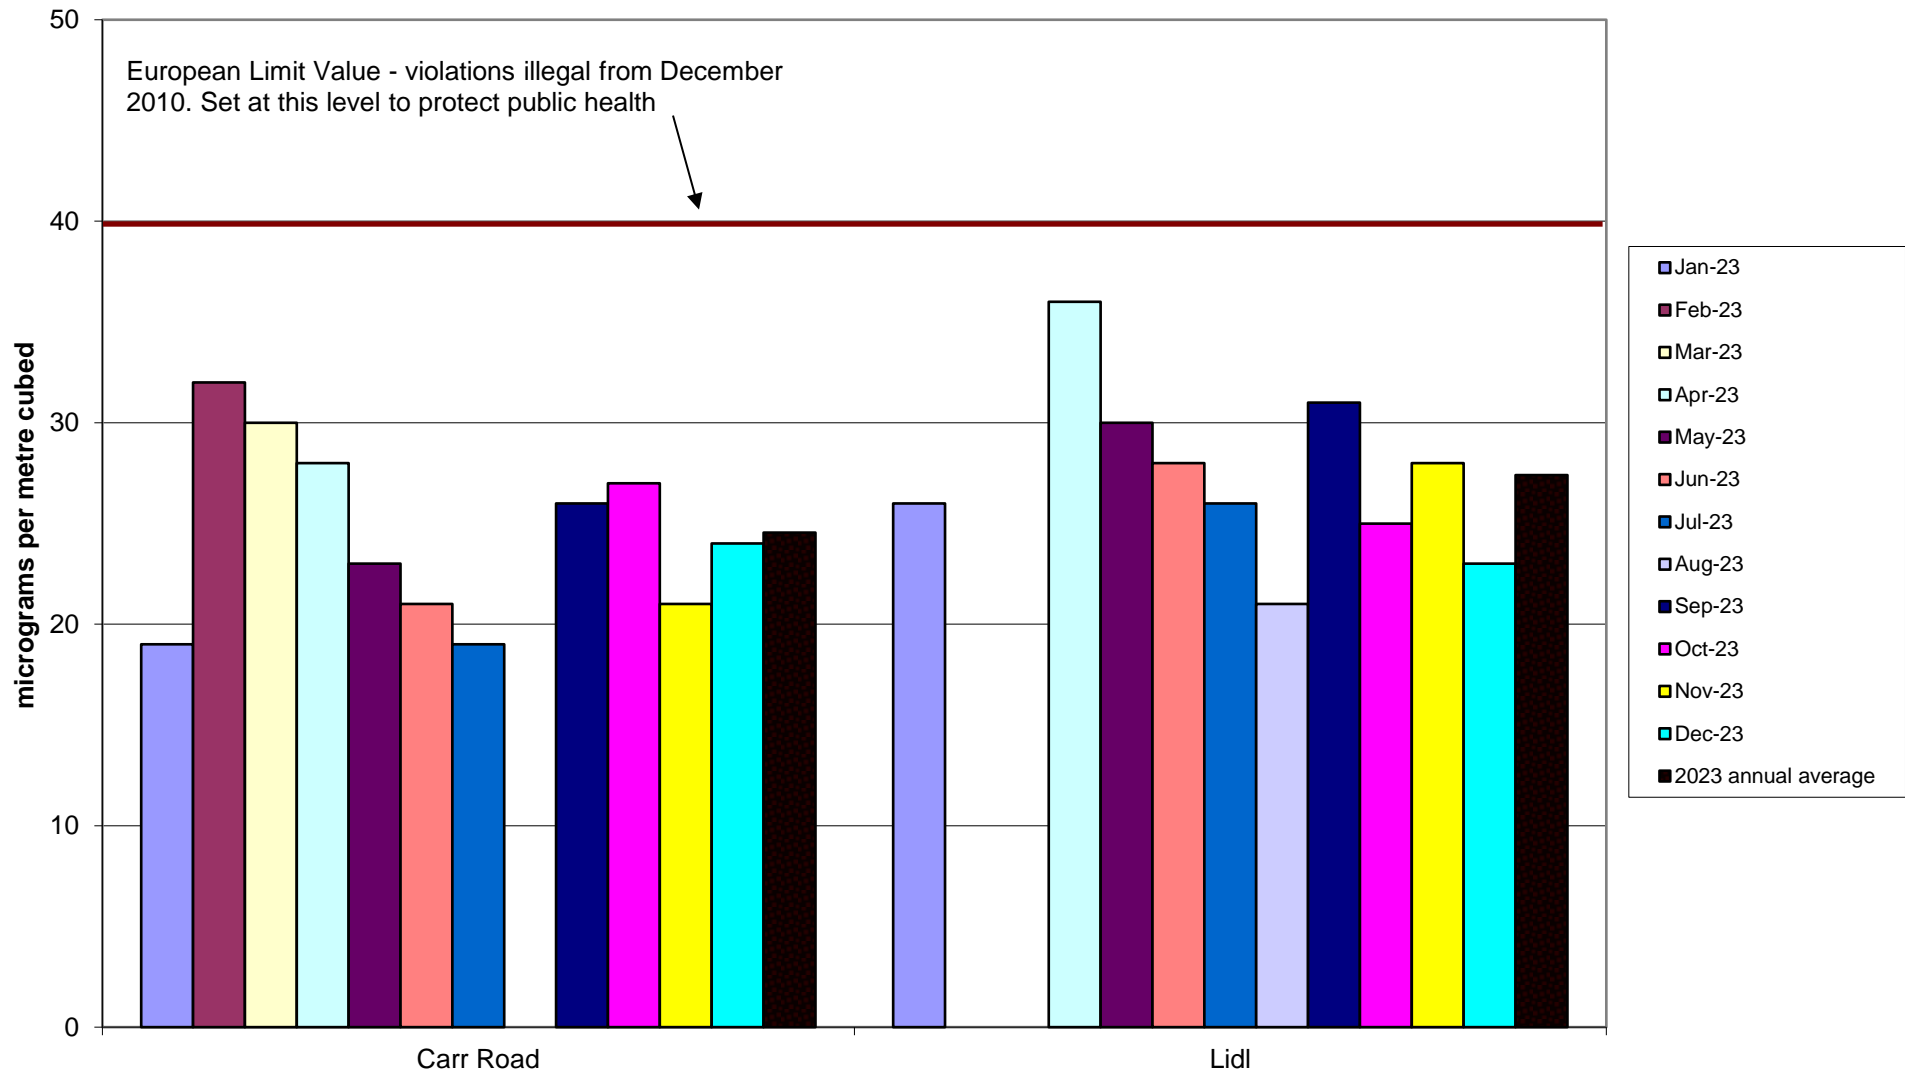

Deepcar Community Air Quality Monitoring of Nitrogen Dioxide 2023