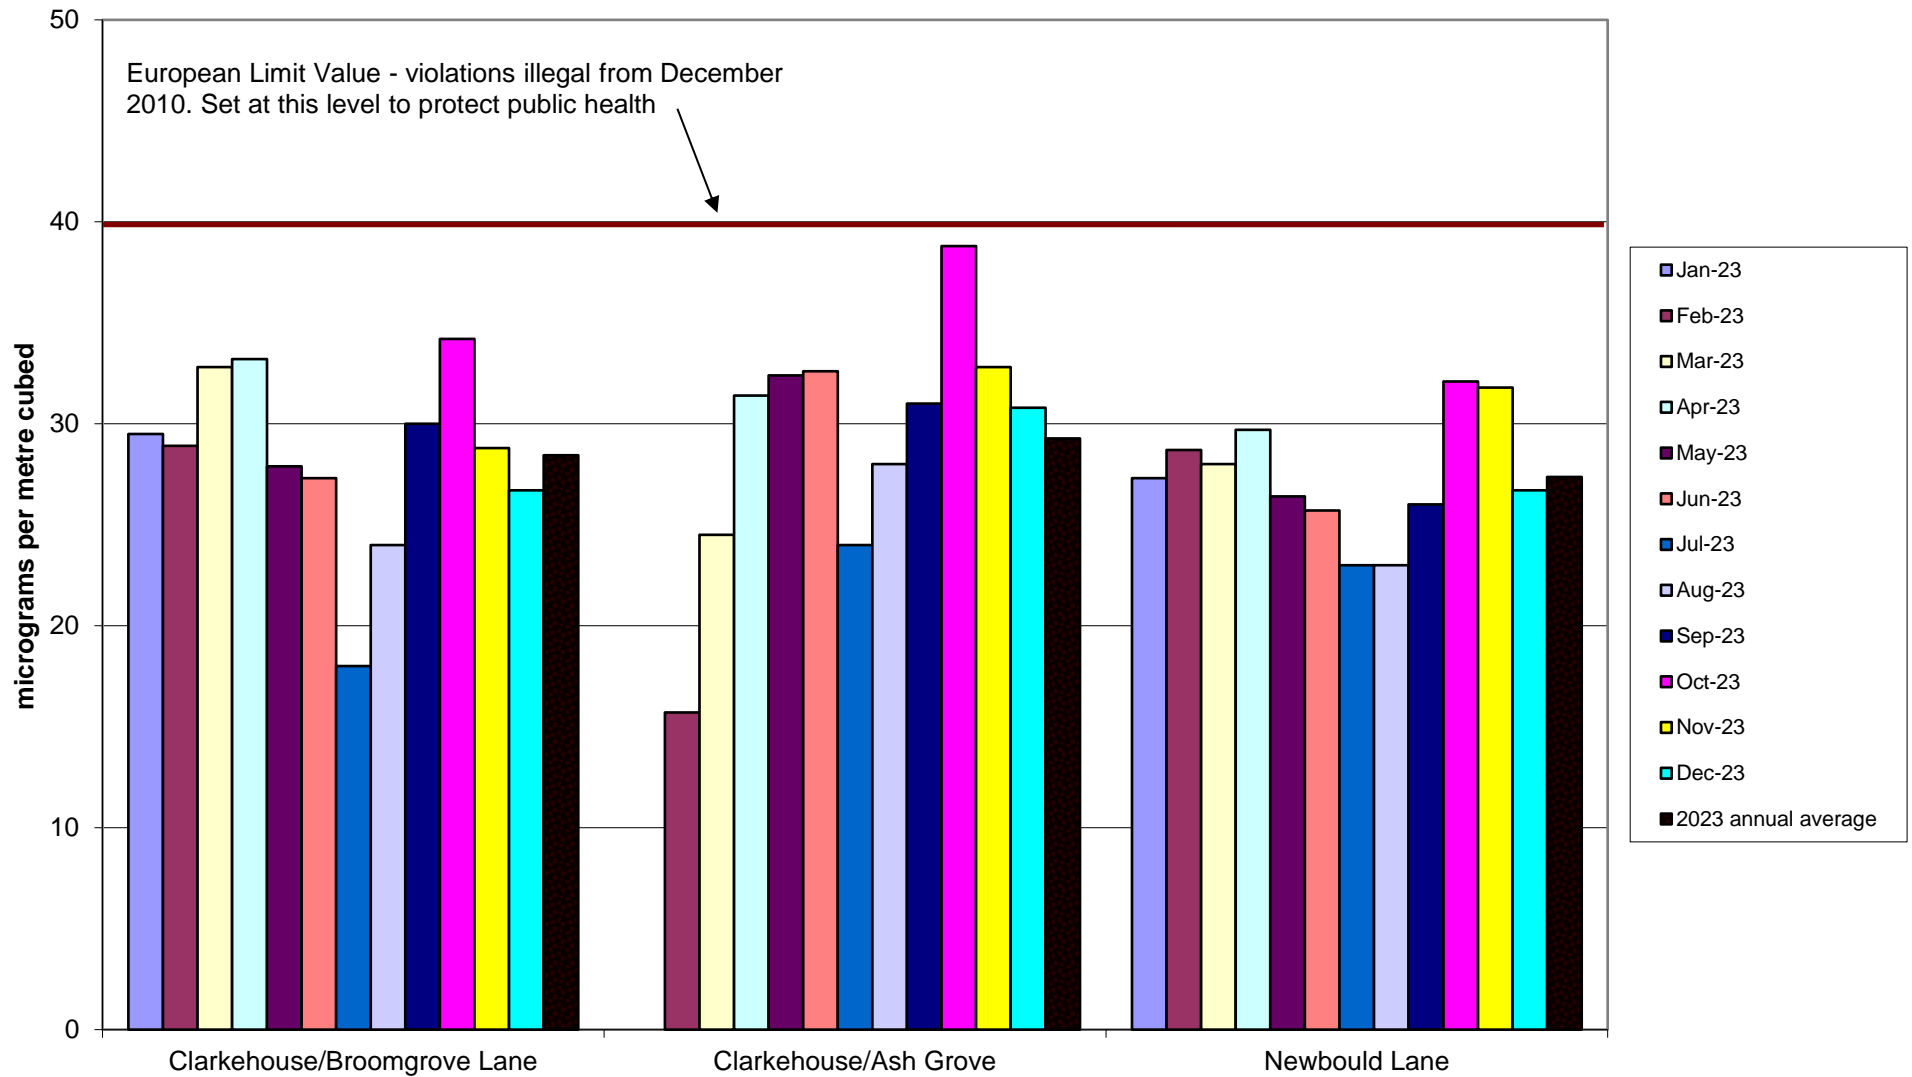

Abbeydale Road Corridor Community Air Quality Monitoring of Nitrogen Dioxide  
2023

## Burngreave Community Air Quality Monitoring of Nitrogen Dioxide 2023

Carterknowle and Millhouses Community Air Quality Monitoring of Nitrogen Dioxide  
2023

Clarkehouse Community Air Quality Monitoring of Nitrogen Dioxide  
2023