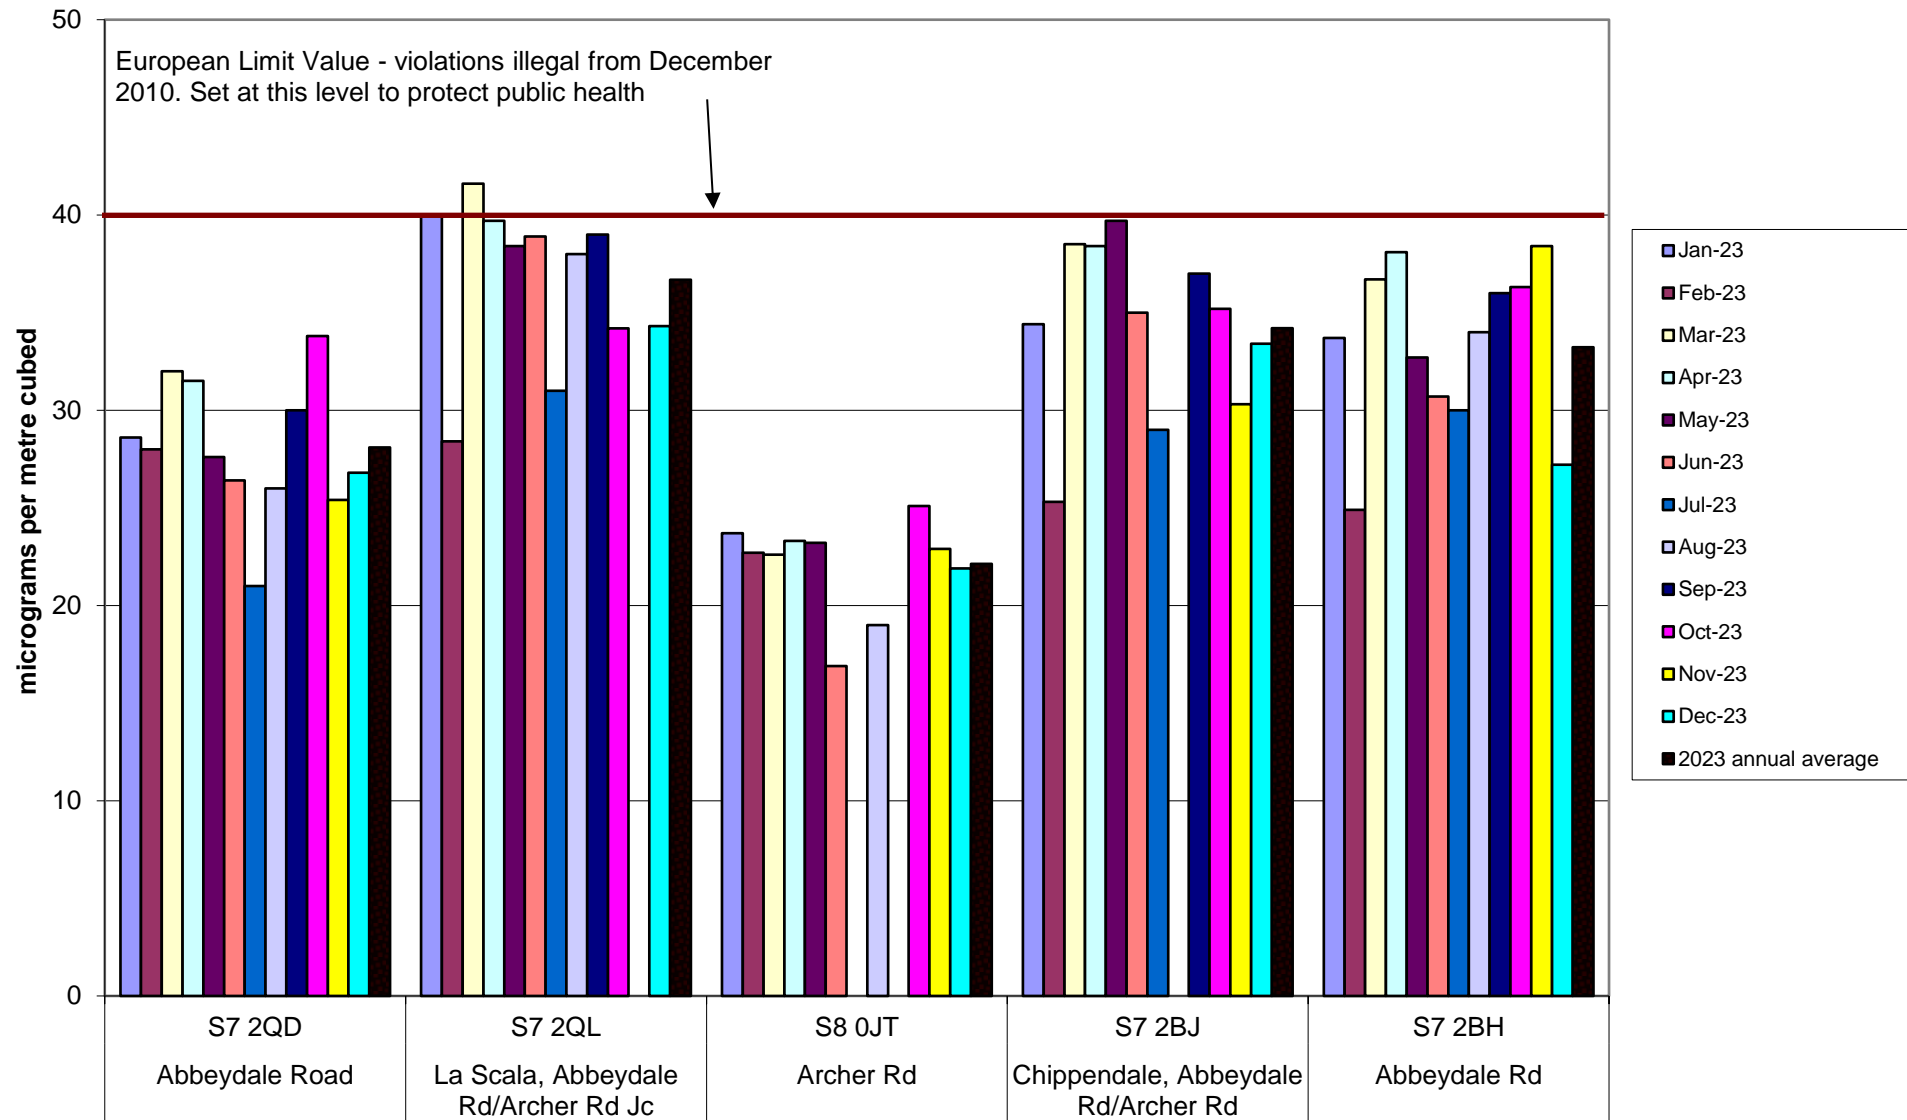

Abbeydale Road Corridor Community Air Quality Monitoring of Nitrogen Dioxide  
2023

## Burngreave Community Air Quality Monitoring of Nitrogen Dioxide 2023

Carterknowle and Millhouses Community Air Quality Monitoring of Nitrogen Dioxide  
2023

Clarkehouse Community Air Quality Monitoring of Nitrogen Dioxide  
2023