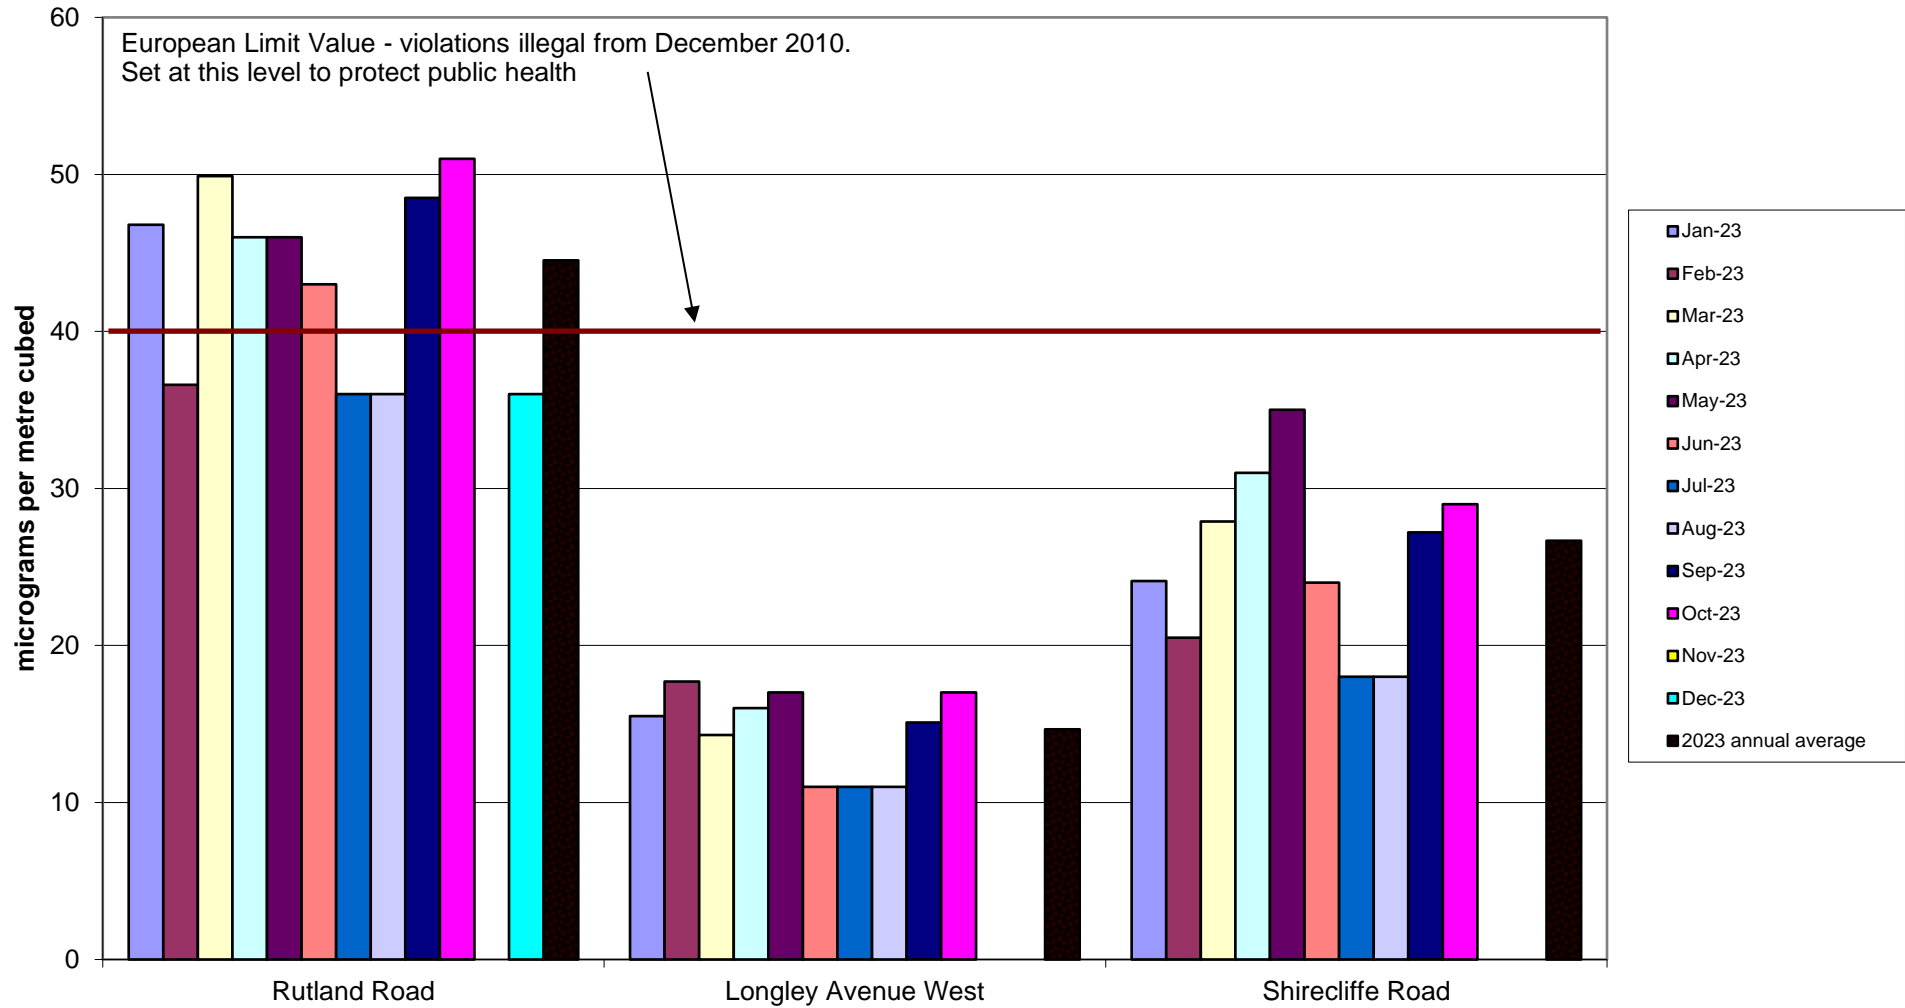

Parkwood Springs Community Air Quality Monitoring of Nitrogen Dioxide 2023