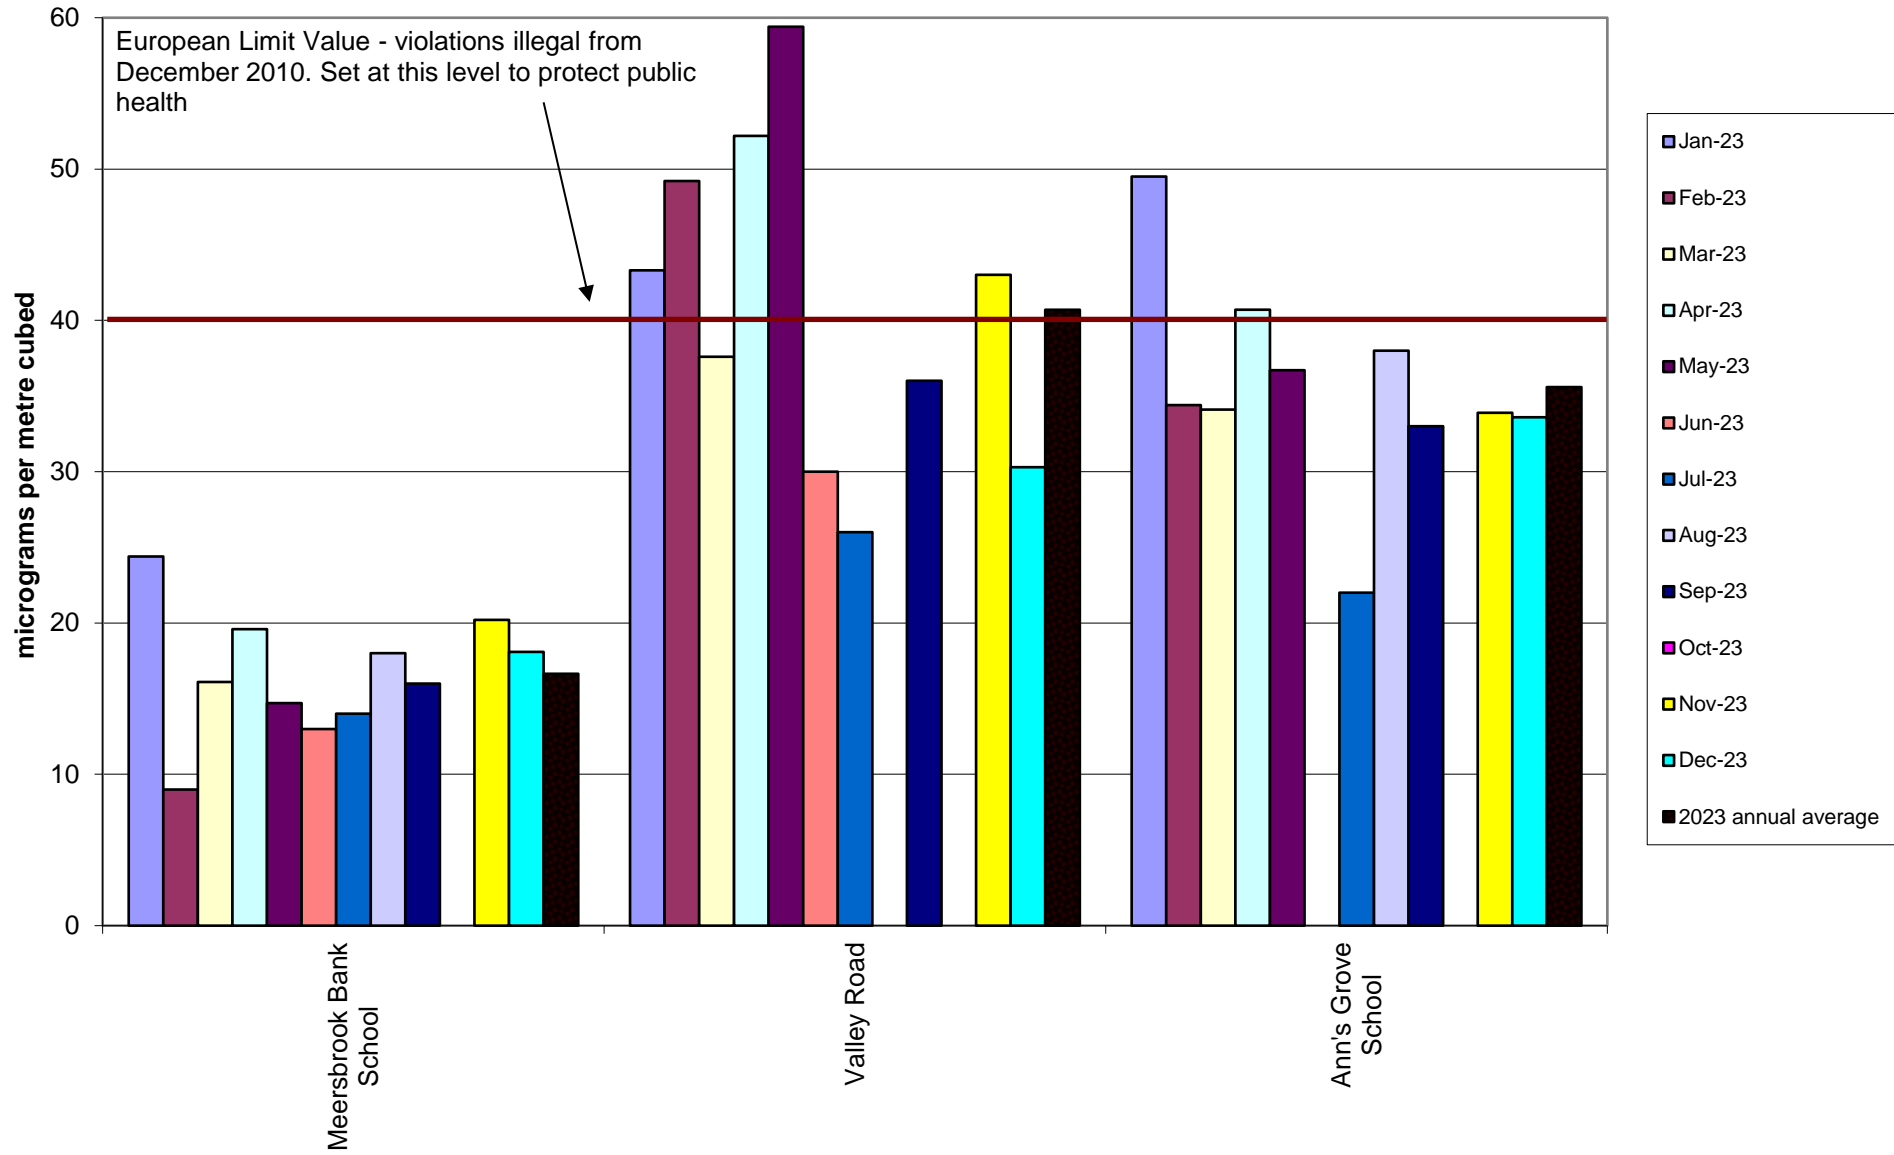

Crookesmoor Community Air Quality Monitoring of Nitrogen Dioxide  
2023

Darnall Community Air Quality Monitoring of Nitrogen Dioxide  
2023

# Deepcar Community Air Quality Monitoring of Nitrogen Dioxide 2023

Ecclesall Community Air Quality Monitoring of Nitrogen Dioxide  
2023

## Hallam Community Air Quality Monitoring of Nitrogen Dioxide 2023

# Heeley-Meersbrook Community Air Quality Monitoring of Nitrogen Dioxide 2023