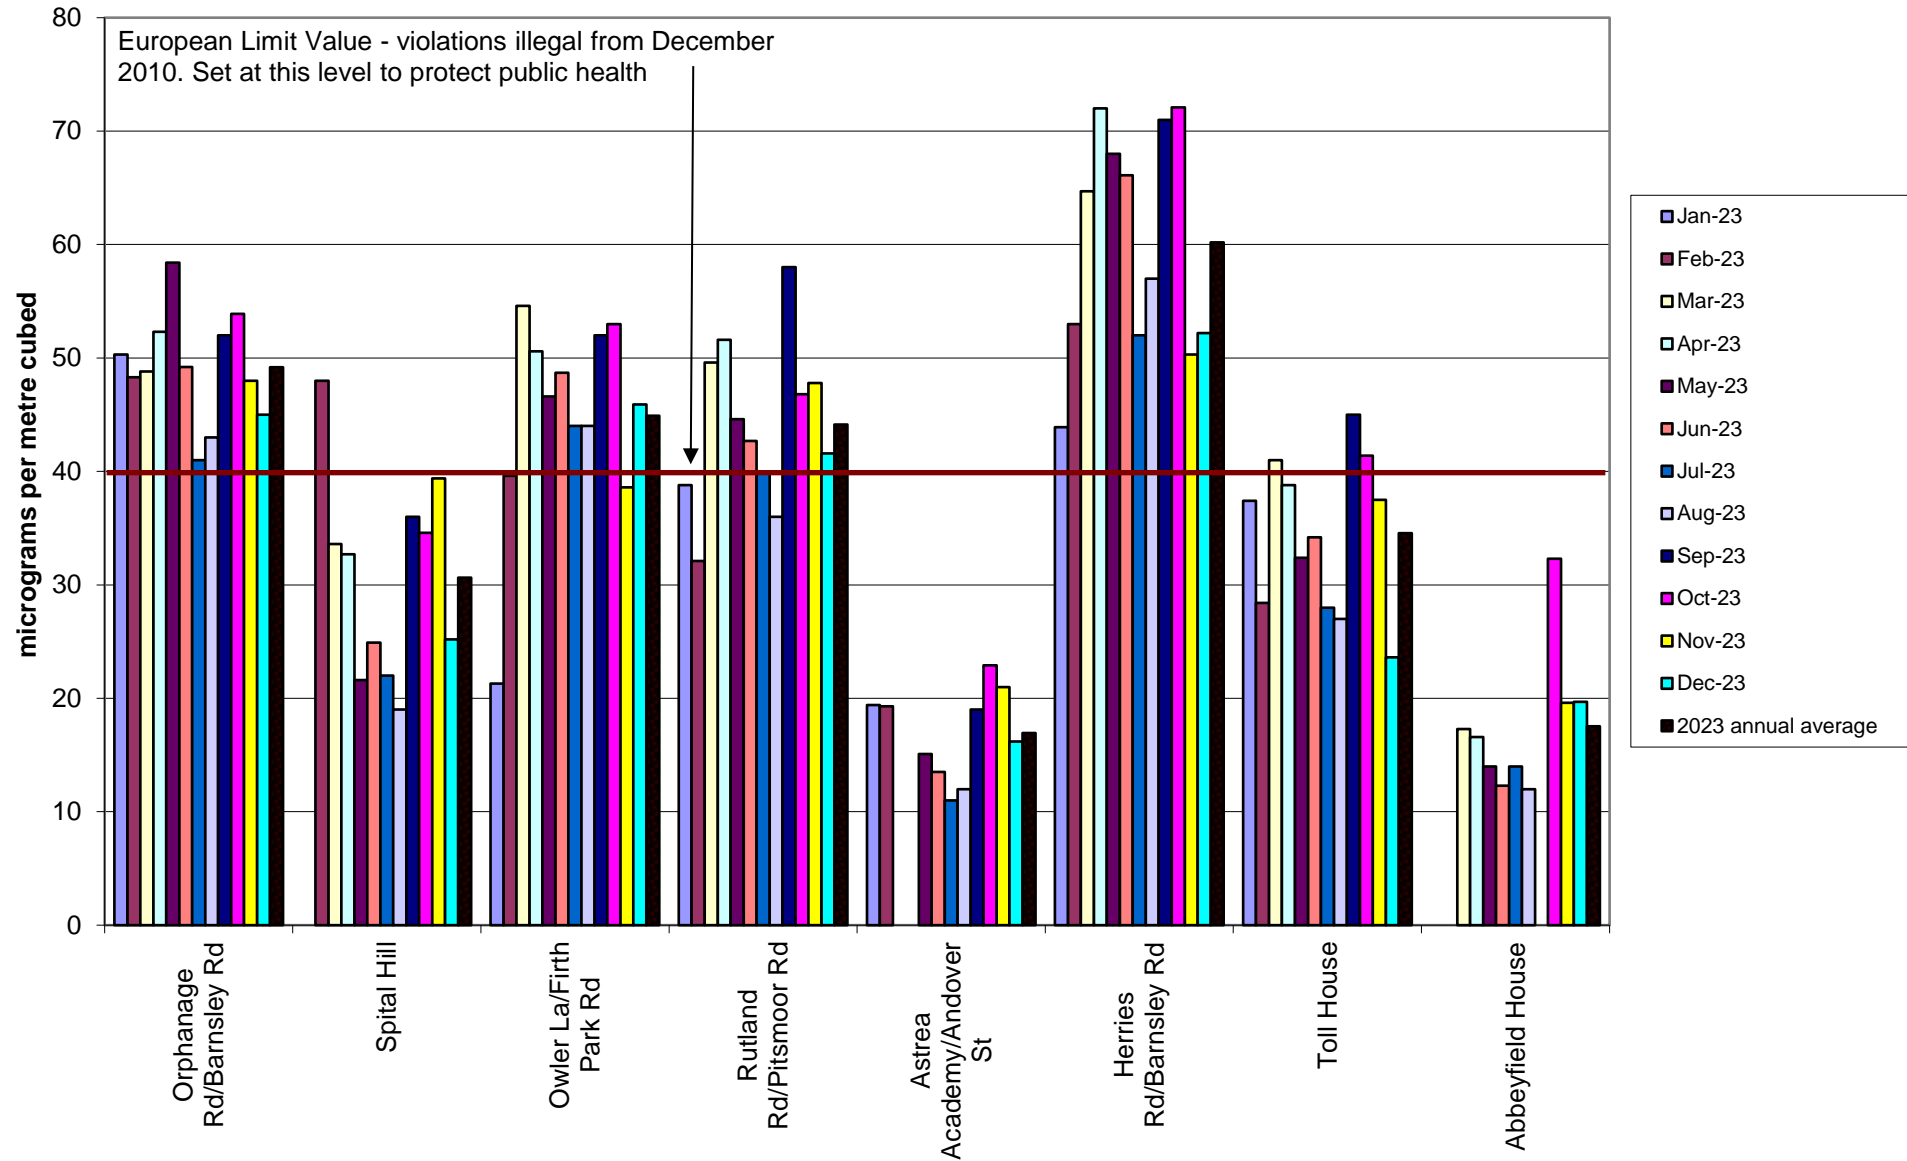

Abbeydale Road Corridor Community Air Quality Monitoring of Nitrogen Dioxide  
2023

## Burngreave Community Air Quality Monitoring of Nitrogen Dioxide 2023

Carterknowle and Millhouses Community Air Quality Monitoring of Nitrogen Dioxide  
2023

Clarkehouse Community Air Quality Monitoring of Nitrogen Dioxide  
2023