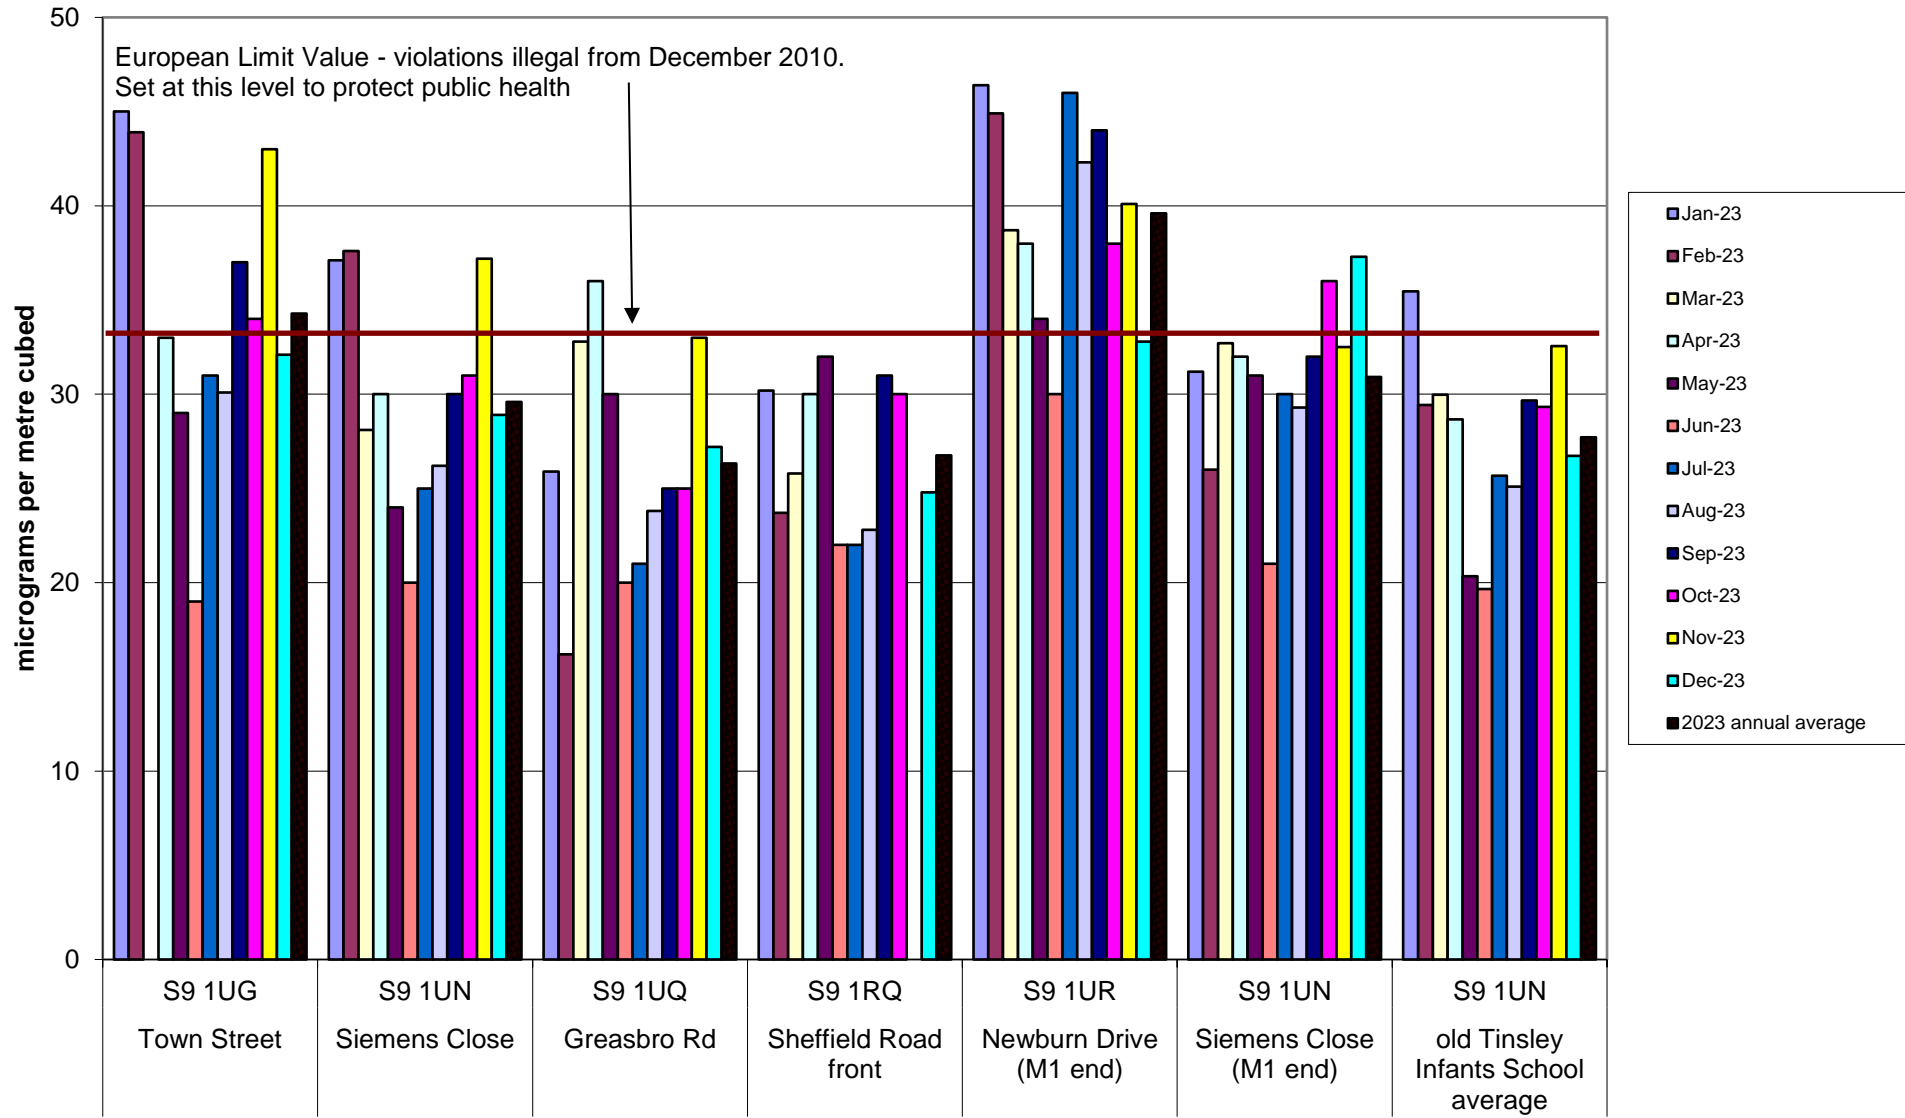

Tinsley Community Air Quality Monitoring of Nitrogen Dioxide
2023