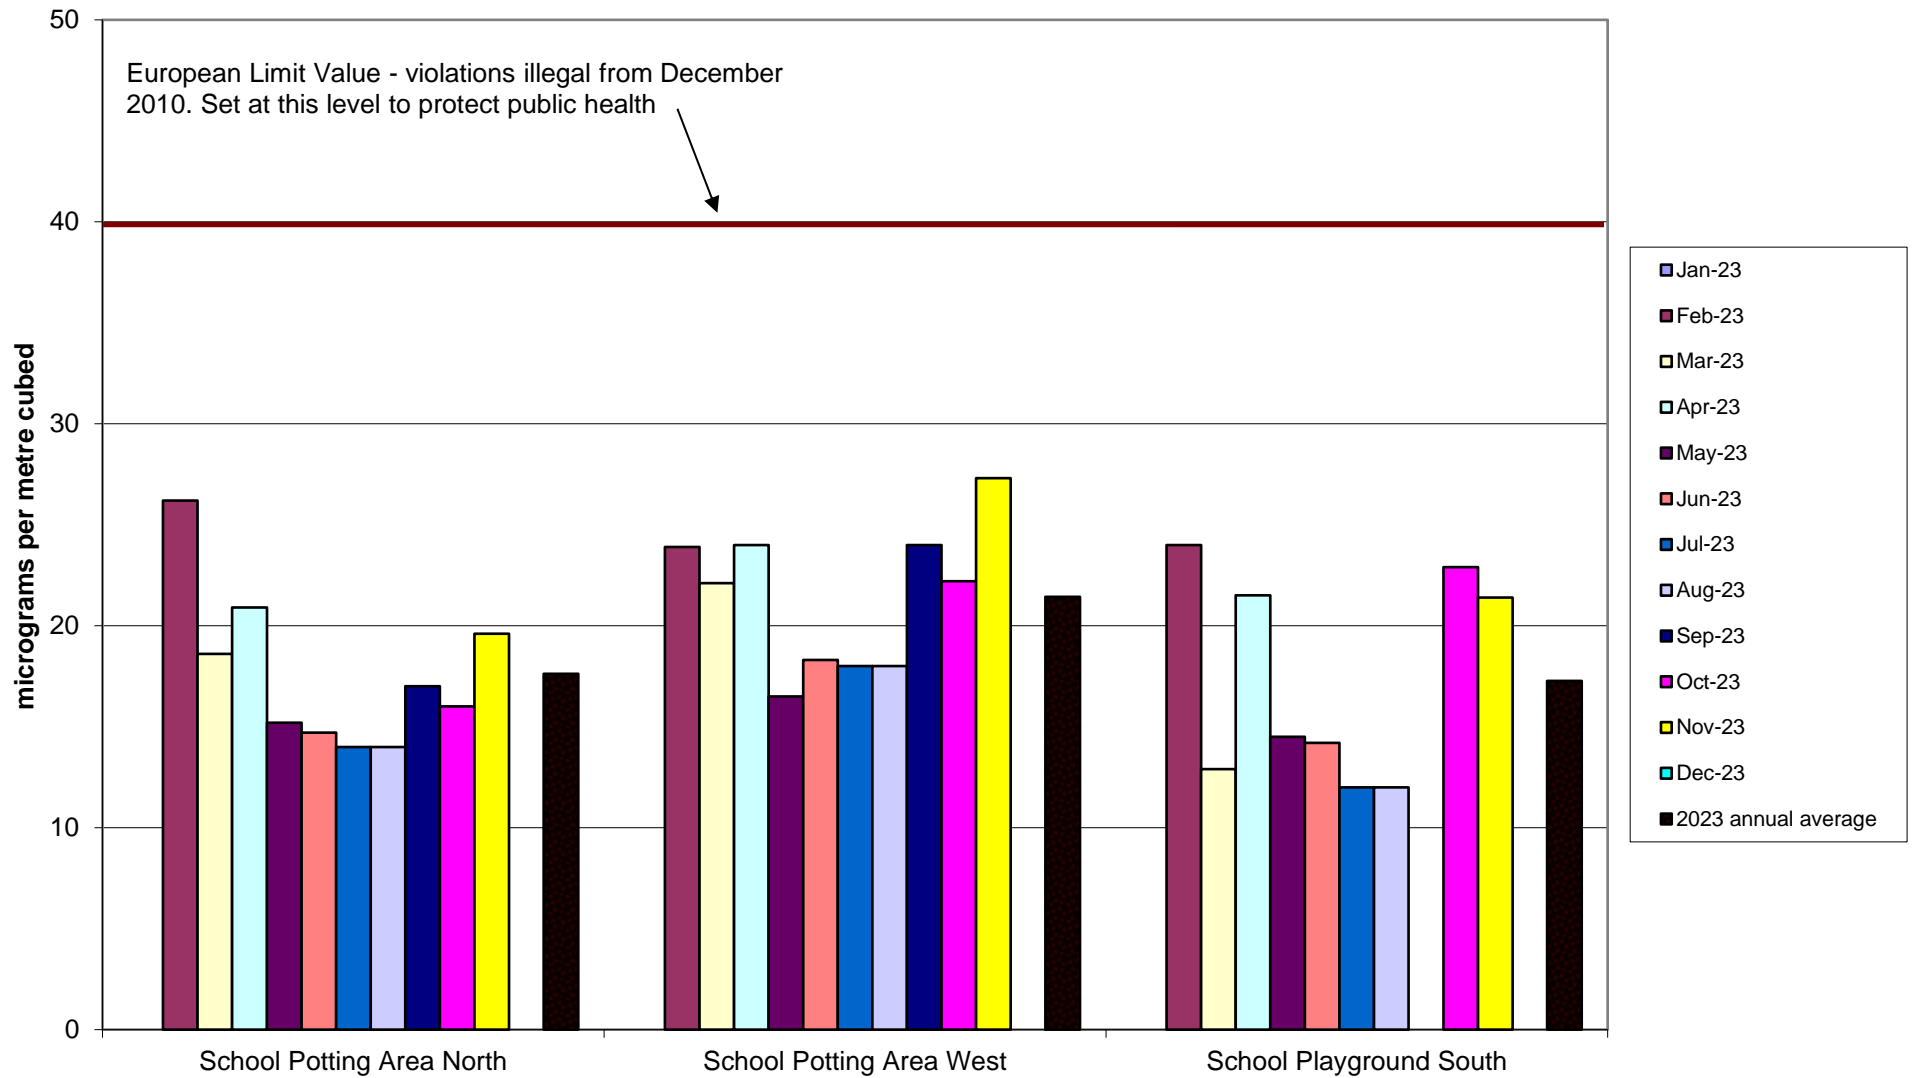

Hunter's Bar School Community Air Quality Monitoring of Nitrogen Dioxide 2023