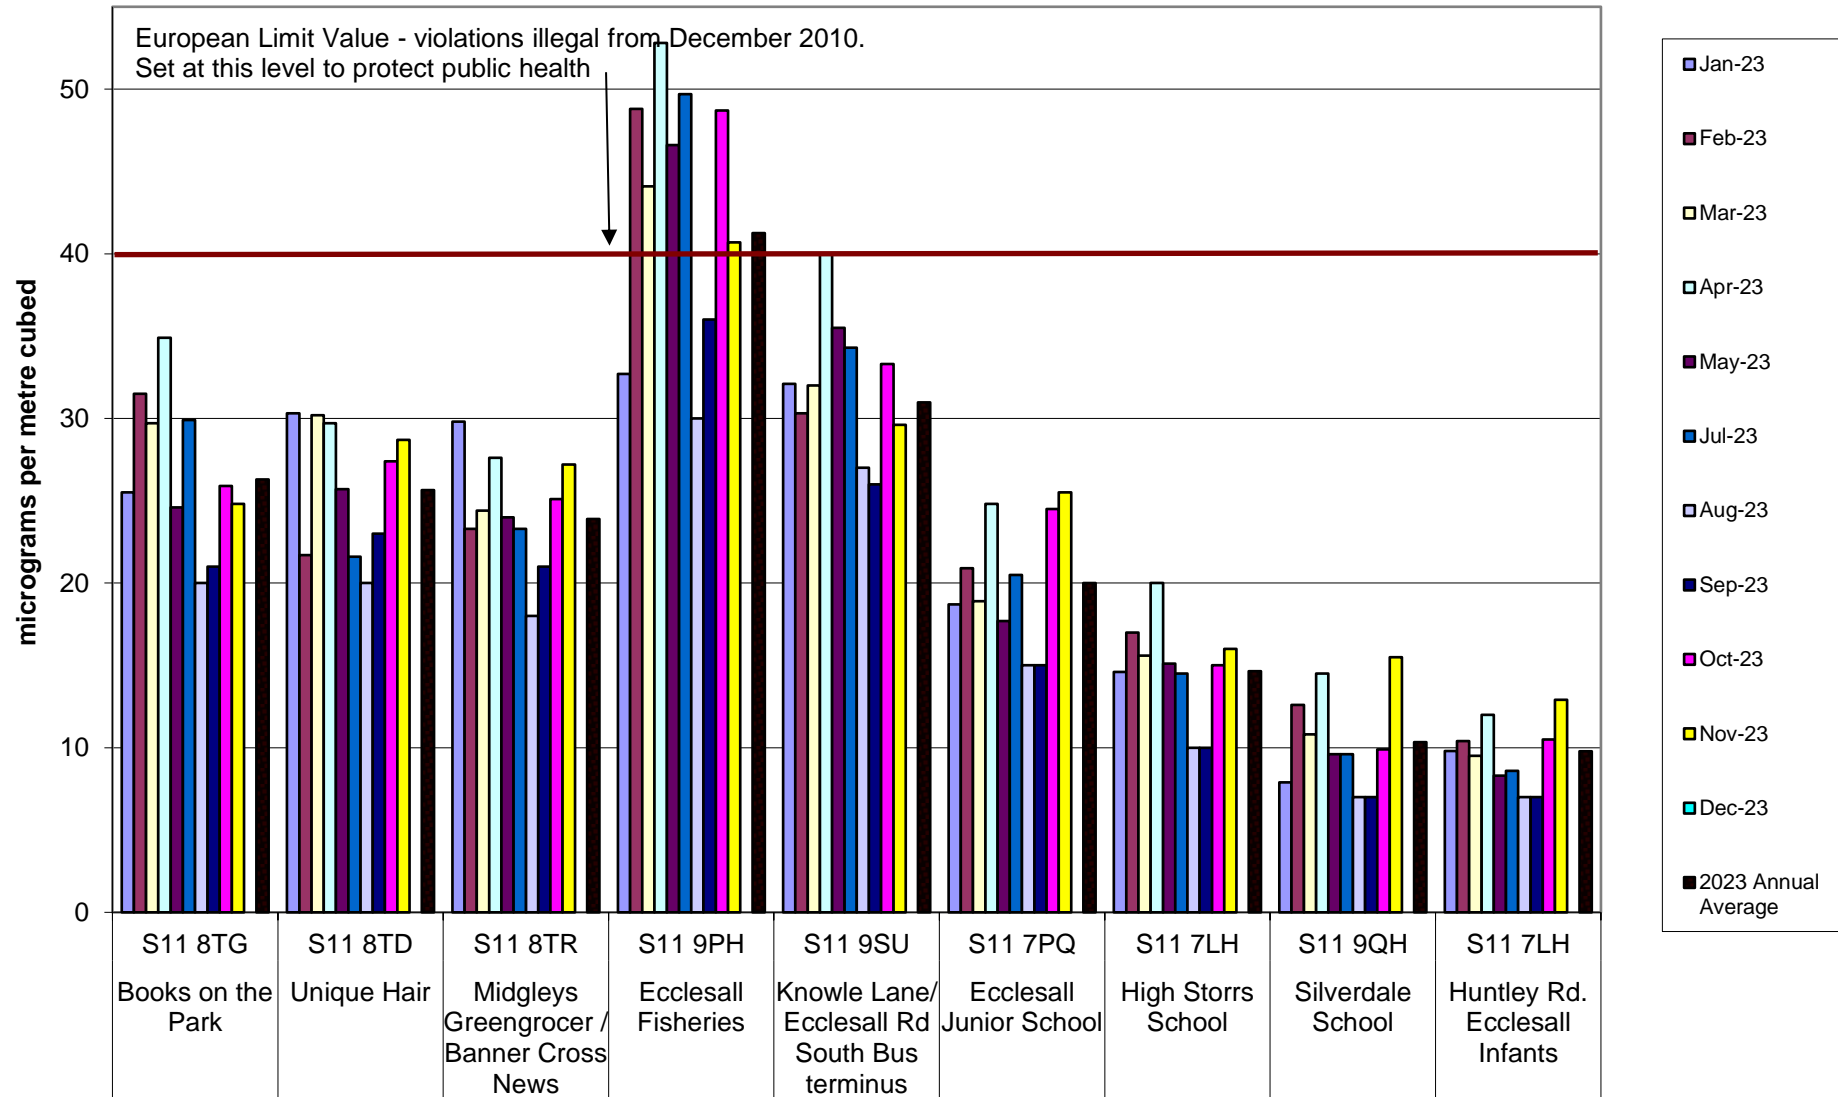

## Burngreave Community Air Quality Monitoring of Nitrogen Dioxide 2023

Carterknowle and Millhouses Community Air Quality Monitoring of Nitrogen Dioxide  
2023

Clarkehouse Community Air Quality Monitoring of Nitrogen Dioxide  
2023

Crookesmoor Community Air Quality Monitoring of Nitrogen Dioxide  
2023

Darnall Community Air Quality Monitoring of Nitrogen Dioxide  
2023

# Deepcar Community Air Quality Monitoring of Nitrogen Dioxide 2023

Ecclesall Community Air Quality Monitoring of Nitrogen Dioxide  
2023