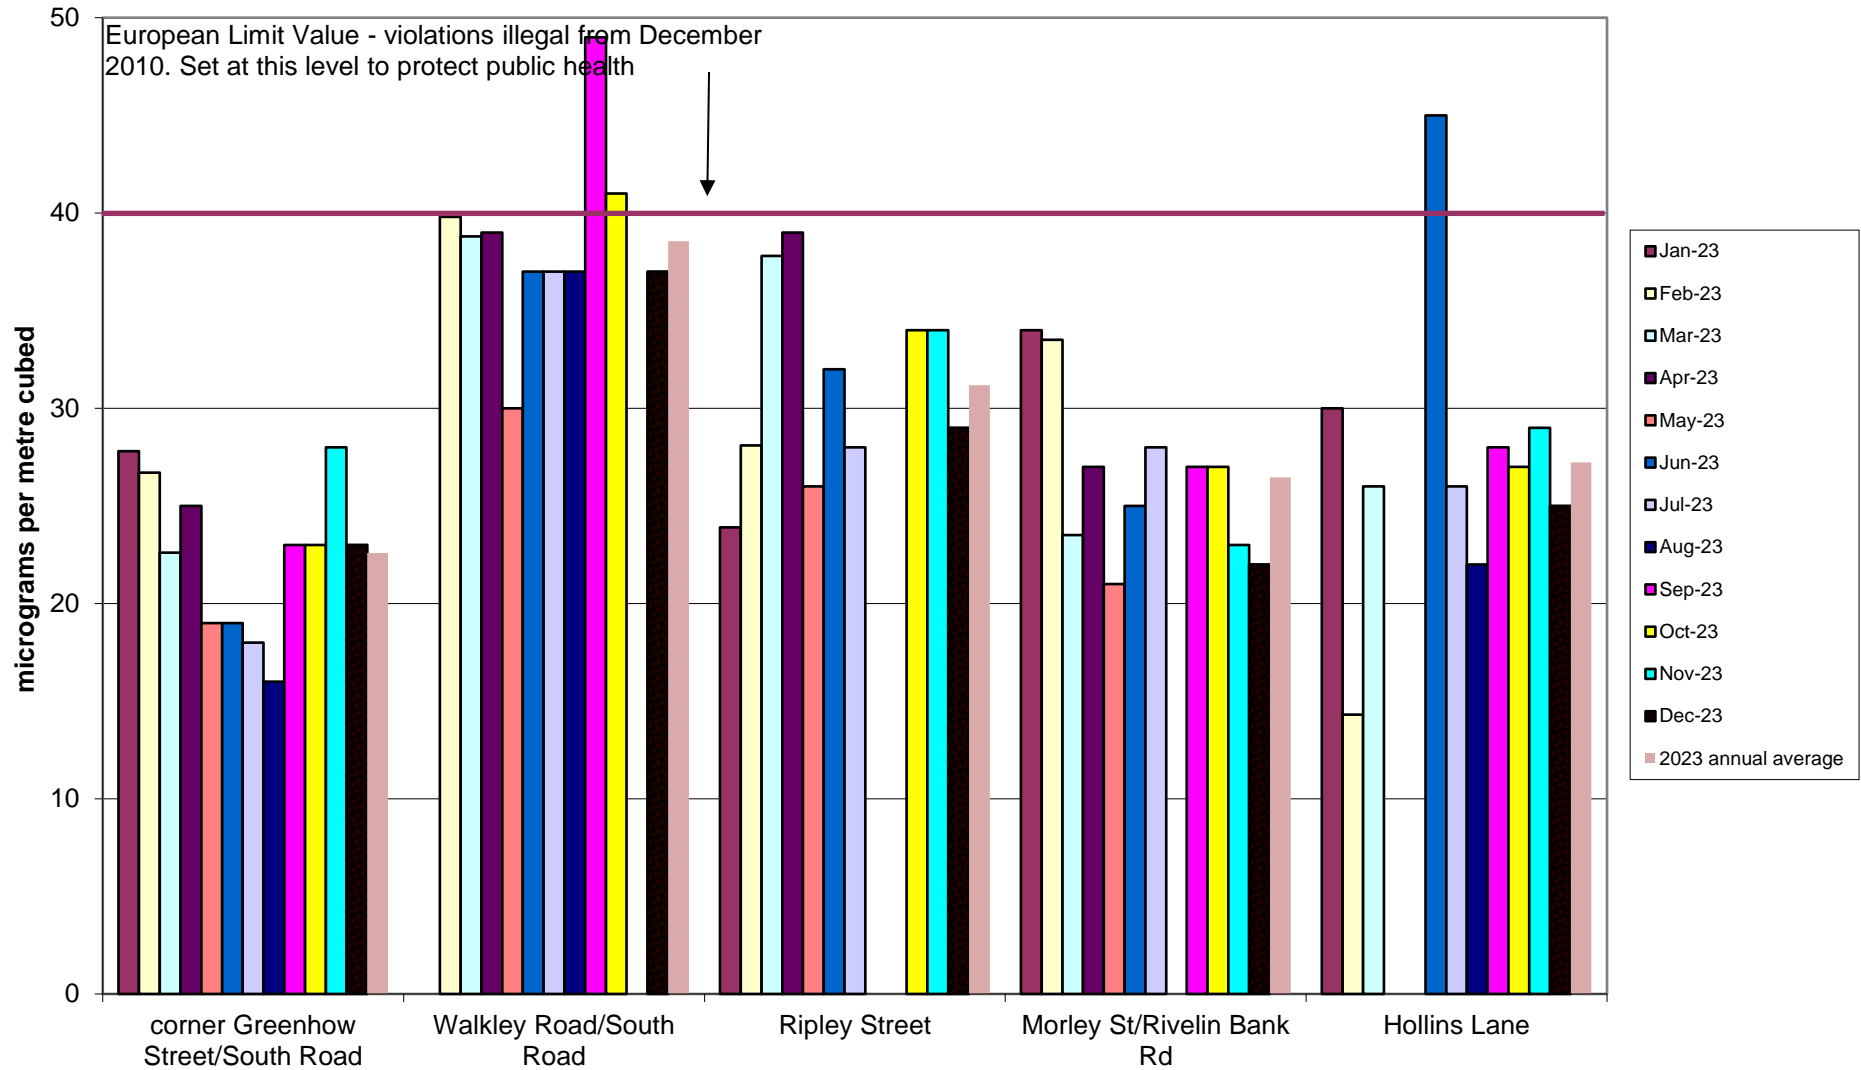

# Parkwood Springs Community Air Quality Monitoring of Nitrogen Dioxide 2023

Tinsley Community Air Quality Monitoring of Nitrogen Dioxide  
2023

Walkley Community Air Quality Monitoring of Nitrogen Dioxide  
2023