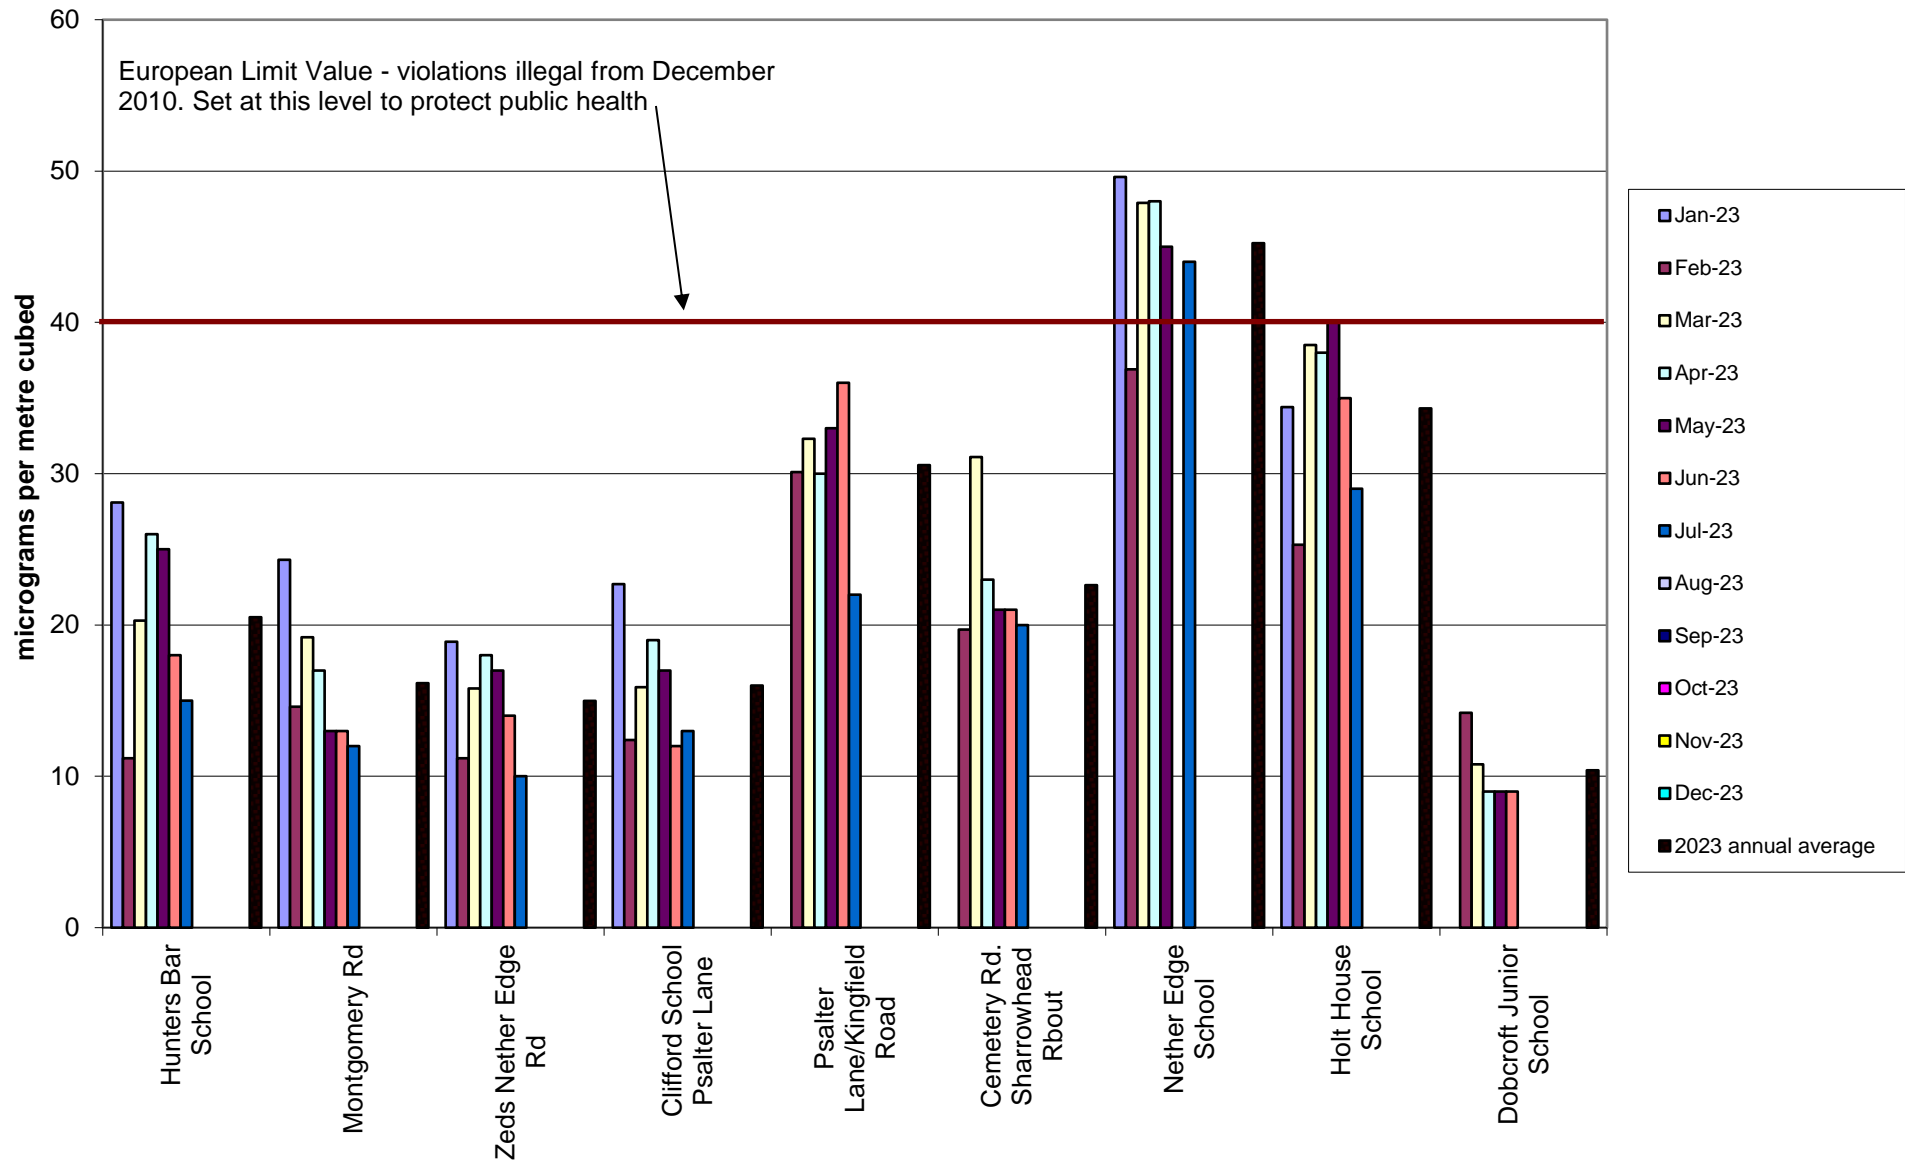

Deepcar Community Air Quality Monitoring of Nitrogen Dioxide
2023

Ecclesall Community Air Quality Monitoring of Nitrogen Dioxide
2023

Hallam Community Air Quality Monitoring of Nitrogen Dioxide
2023

Heeley-Meersbrook Community Air Quality Monitoring of Nitrogen Dioxide 2023

Hunter's Bar School Community Air Quality Monitoring of Nitrogen Dioxide 2023

Kelham Community Air Quality Monitoring of Nitrogen Dioxide
2023

Miscellaneous Community Air Quality Monitoring of Nitrogen Dioxide 2023

Nether Edge Community Air Quality Monitoring of Nitrogen Dioxide 2023

Parkwood Springs Community Air Quality Monitoring of Nitrogen Dioxide
2023

Tinsley Community Air Quality Monitoring of Nitrogen Dioxide
2023