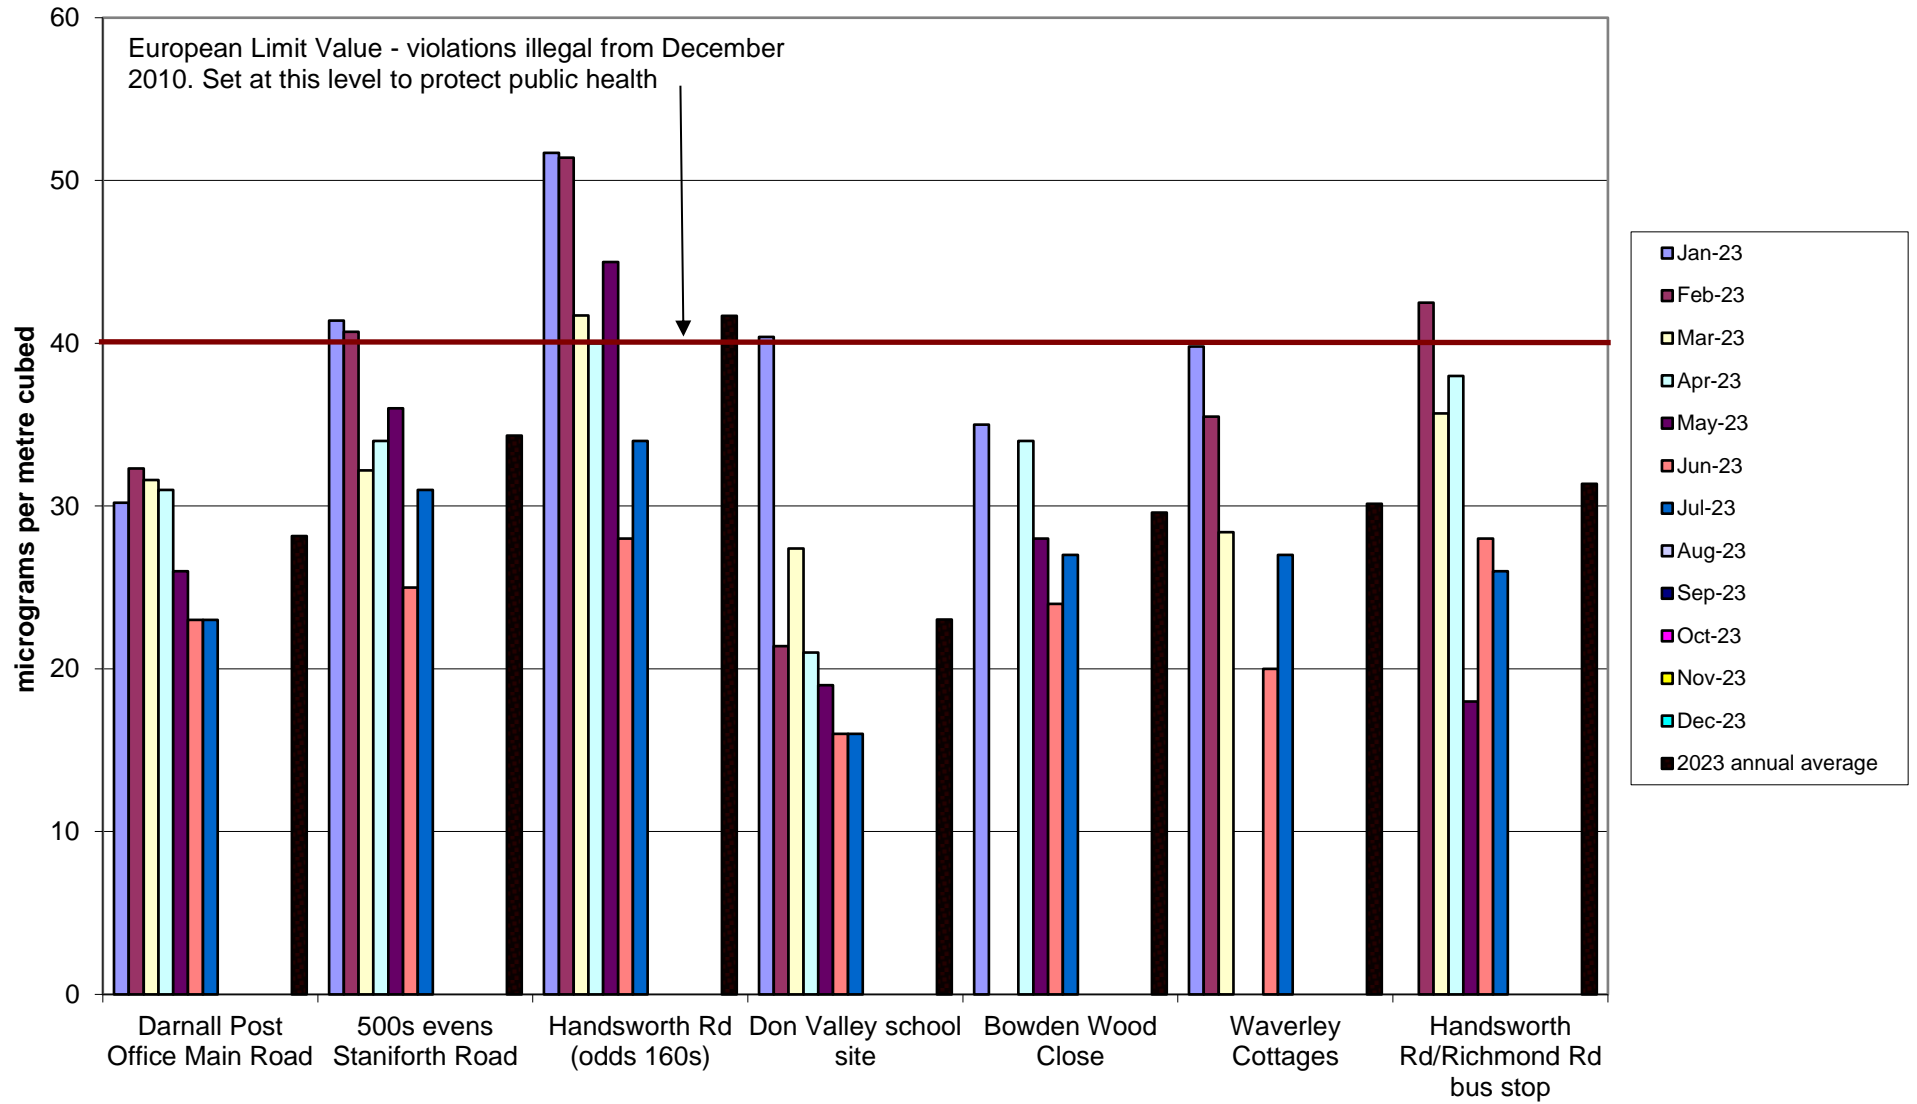

Abbeydale Road Corridor Community Air Quality Monitoring of Nitrogen Dioxide
2023

Burngreave Community Air Quality Monitoring of Nitrogen Dioxide 2023

Carterknowle and Millhouses Community Air Quality Monitoring of Nitrogen Dioxide
2023

Clarkehouse Community Air Quality Monitoring of Nitrogen Dioxide 2023

Crookesmoor Community Air Quality Monitoring of Nitrogen Dioxide 2023

Darnall Community Air Quality Monitoring of Nitrogen Dioxide
2023