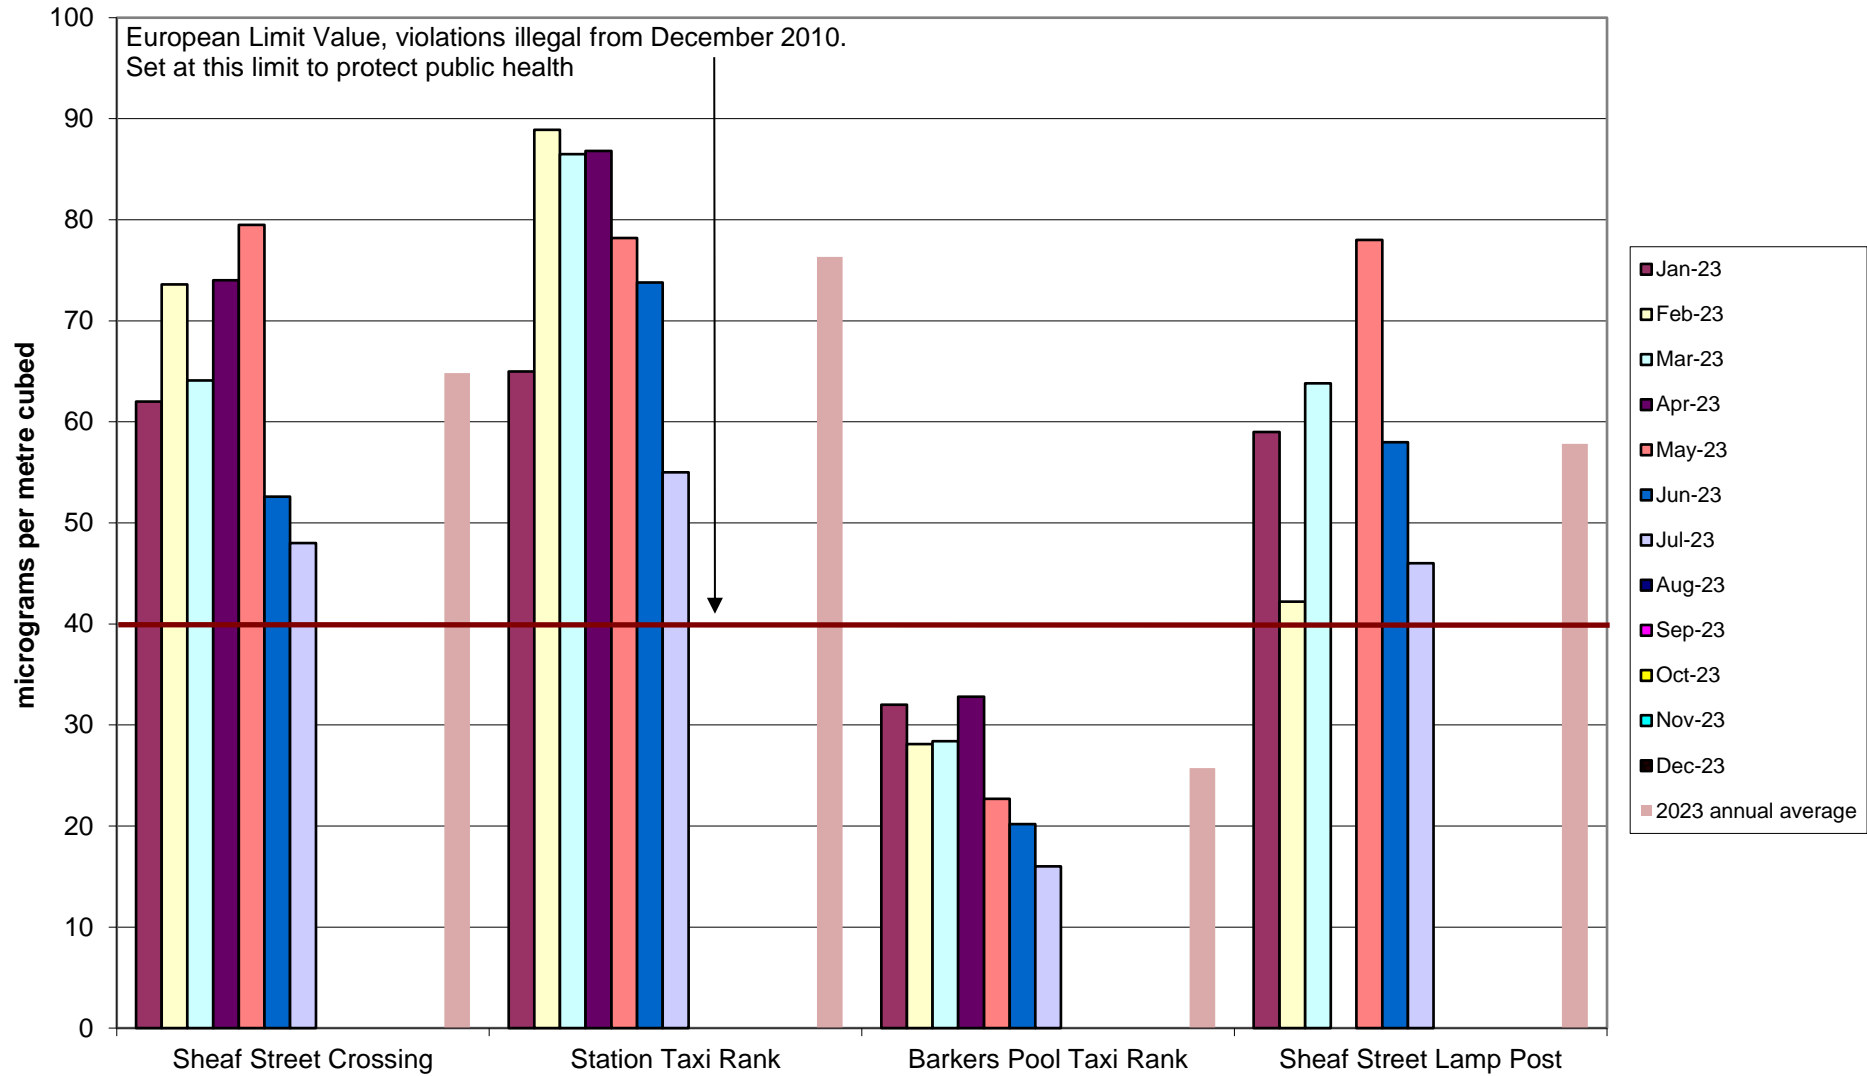

Clarkehouse Community Air Quality Monitoring of Nitrogen Dioxide 2023

Crookesmoor Community Air Quality Monitoring of Nitrogen Dioxide 2023

Darnall Community Air Quality Monitoring of Nitrogen Dioxide
2023

Deepcar Community Air Quality Monitoring of Nitrogen Dioxide
2023

Ecclesall Community Air Quality Monitoring of Nitrogen Dioxide
2023

Hallam Community Air Quality Monitoring of Nitrogen Dioxide
2023

Heeley-Meersbrook Community Air Quality Monitoring of Nitrogen Dioxide 2023