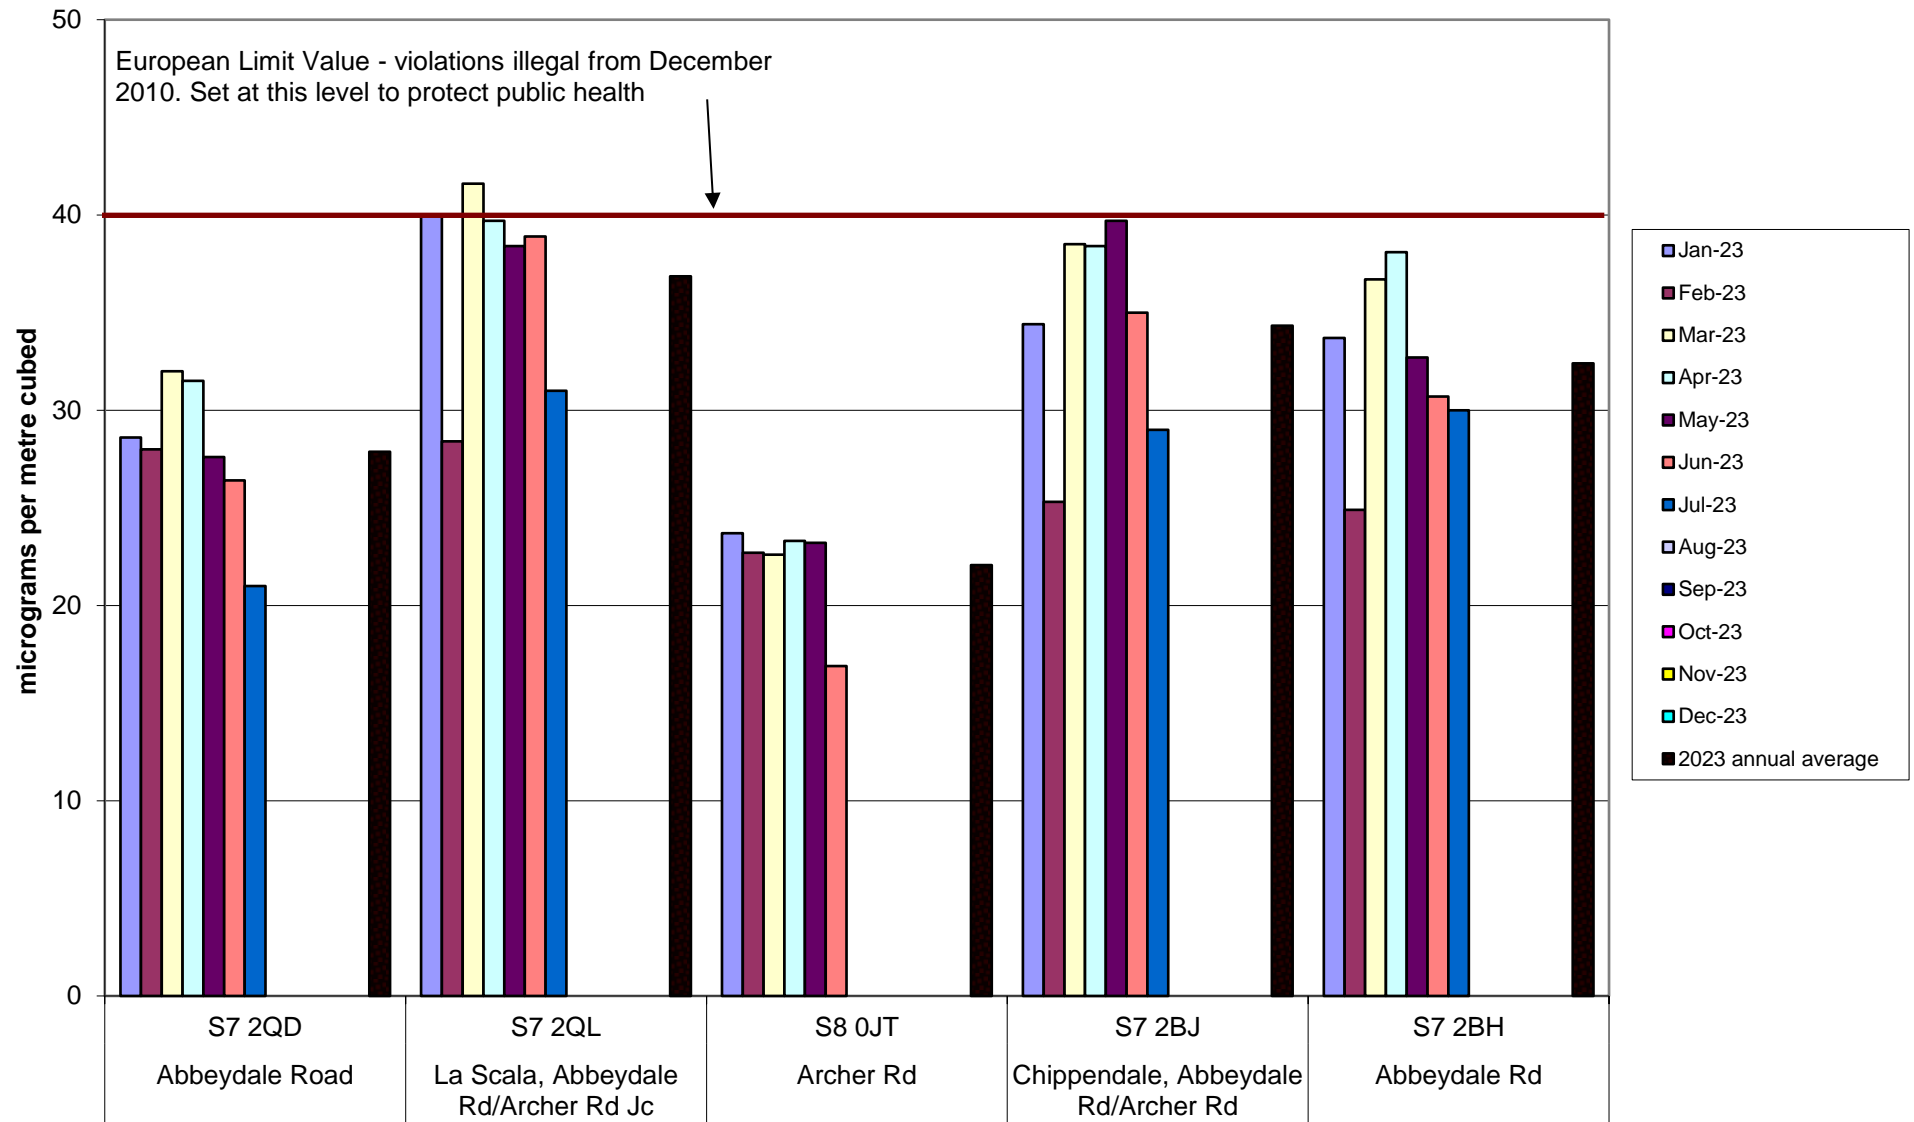

Abbeydale Road Corridor Community Air Quality Monitoring of Nitrogen Dioxide
2023

Burngreave Community Air Quality Monitoring of Nitrogen Dioxide 2023

Carterknowle and Millhouses Community Air Quality Monitoring of Nitrogen Dioxide
2023

Clarkehouse Community Air Quality Monitoring of Nitrogen Dioxide 2023

Crookesmoor Community Air Quality Monitoring of Nitrogen Dioxide 2023

Darnall Community Air Quality Monitoring of Nitrogen Dioxide
2023