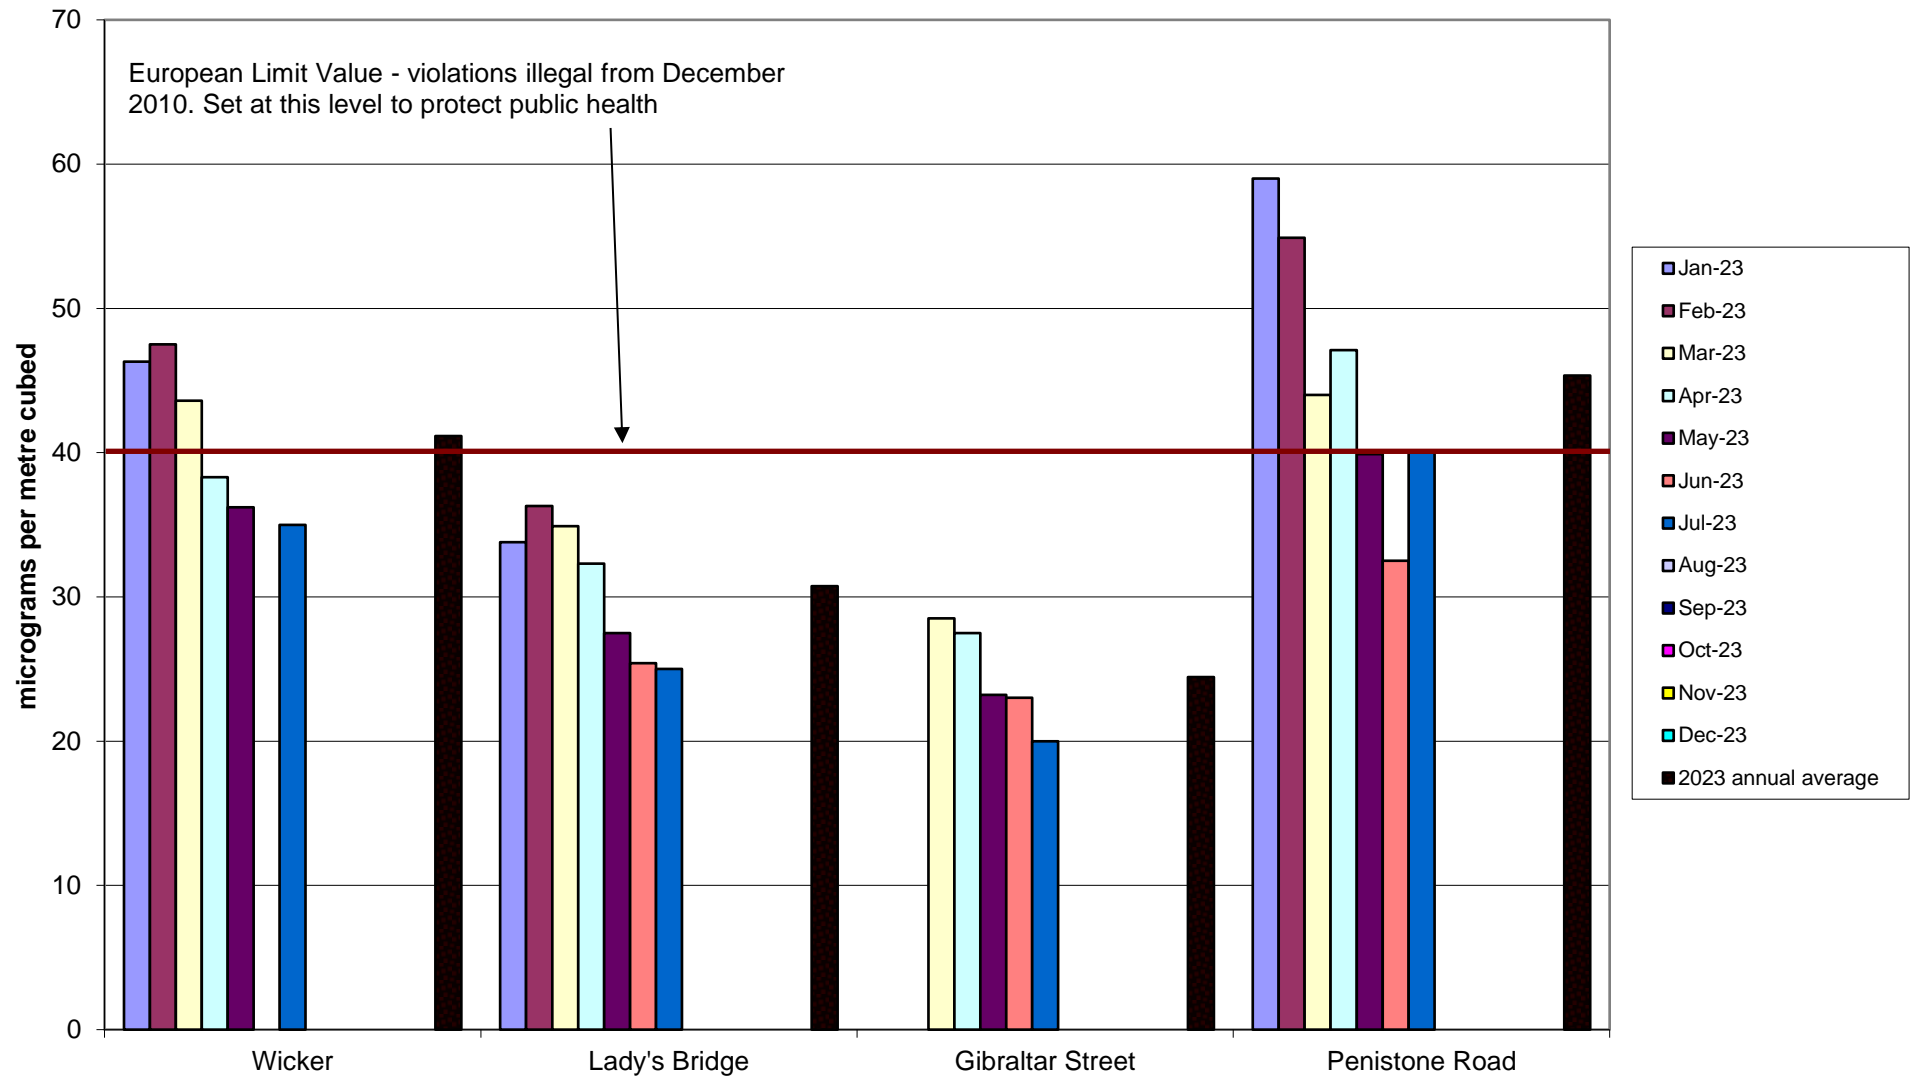

Kelham Community Air Quality Monitoring of Nitrogen Dioxide
2023