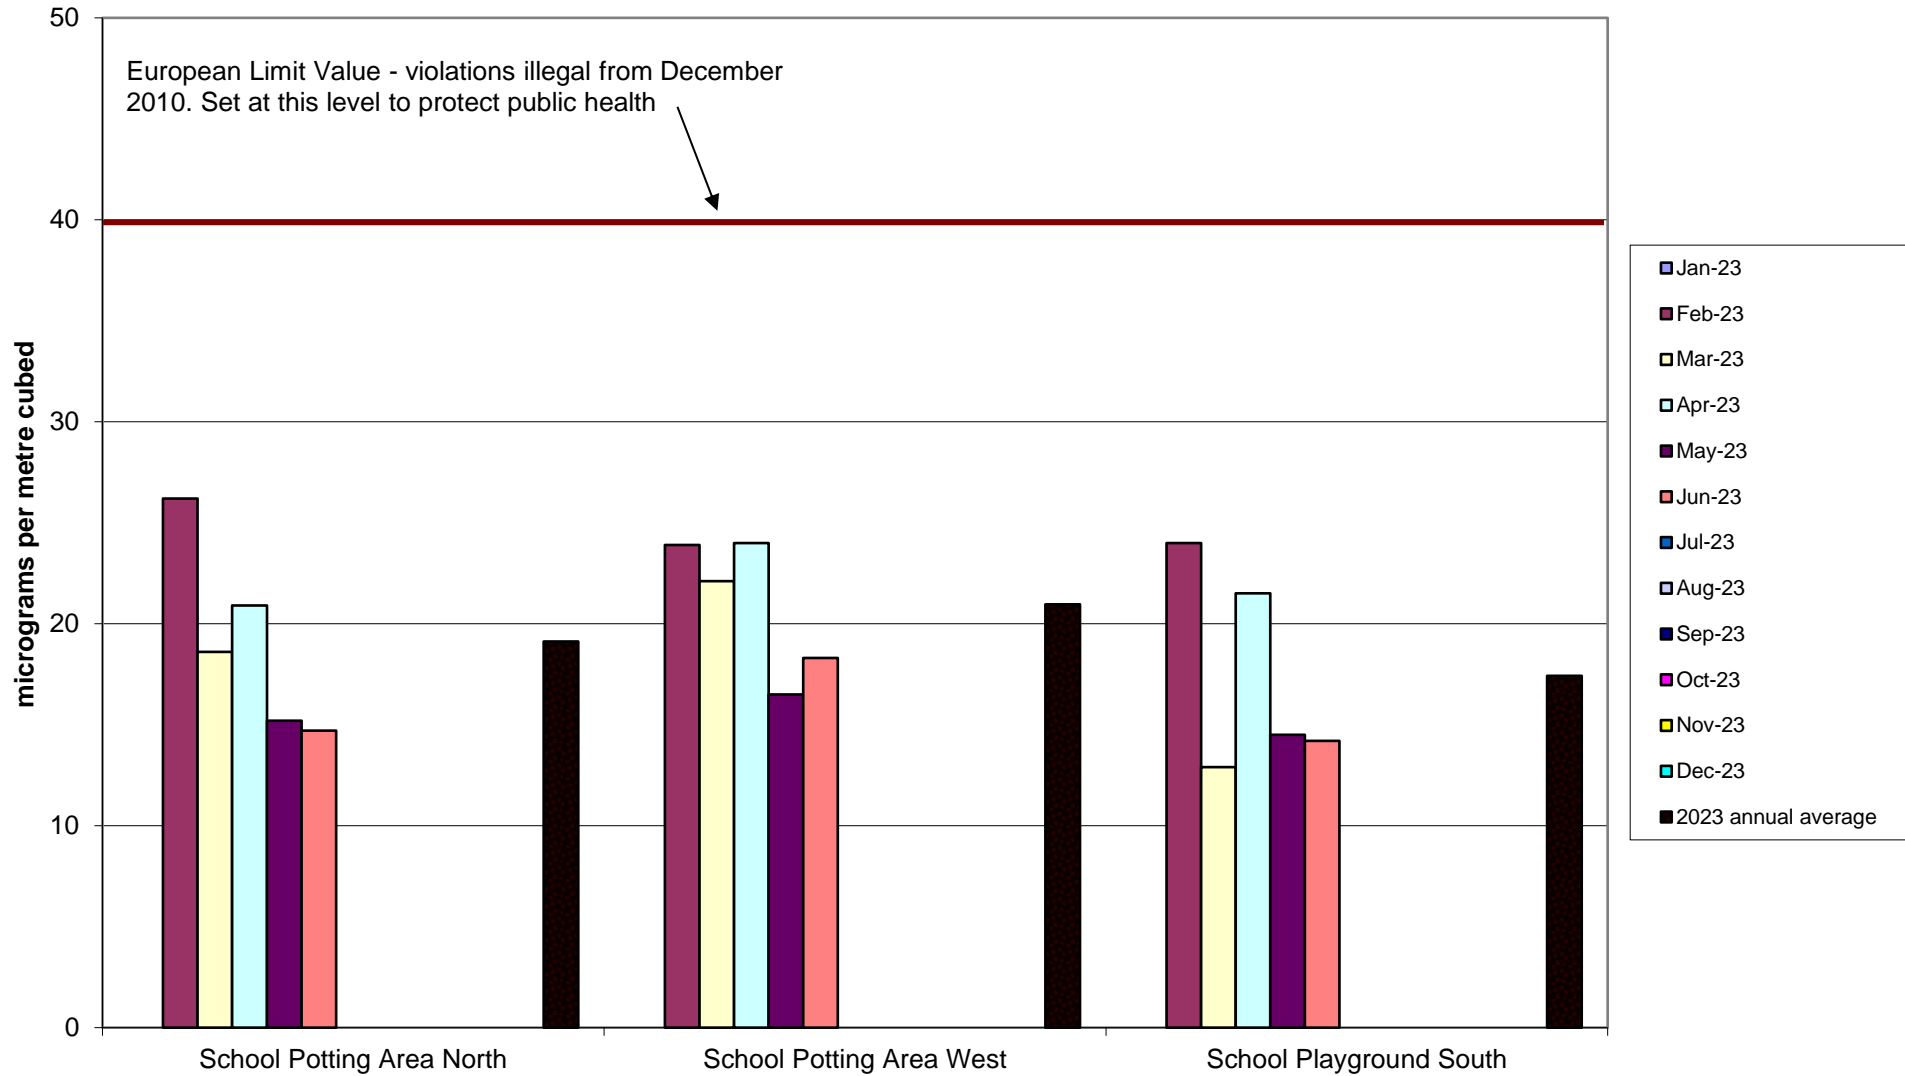

Hunter's Bar School Community Air Quality Monitoring of Nitrogen Dioxide 2023