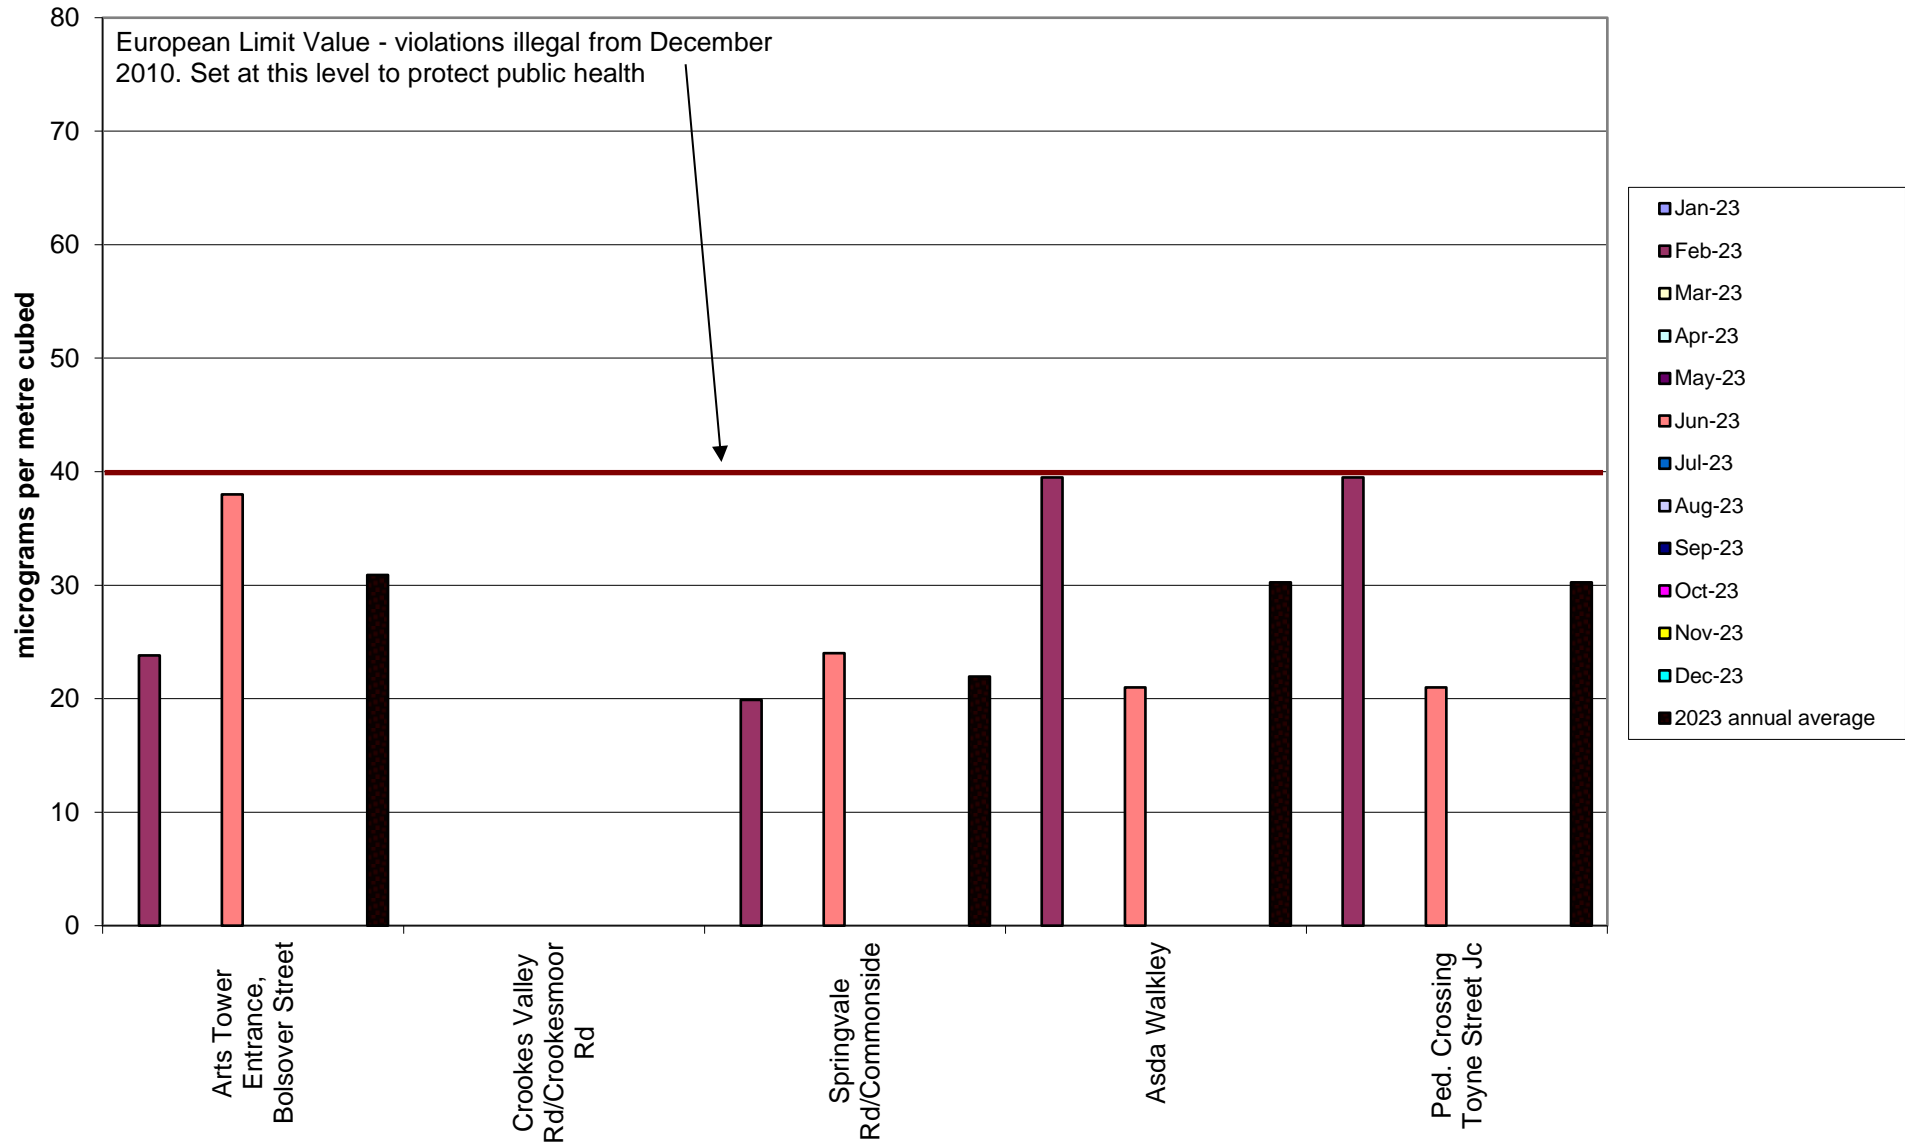

Abbeydale Road Corridor Community Air Quality Monitoring of Nitrogen Dioxide
2023

Burngreave Community Air Quality Monitoring of Nitrogen Dioxide 2023

Carterknowle and Millhouses Community Air Quality Monitoring of Nitrogen Dioxide
2023

Clarkehouse Community Air Quality Monitoring of Nitrogen Dioxide 2023

Crookesmoor Community Air Quality Monitoring of Nitrogen Dioxide 2023

Darnall Community Air Quality Monitoring of Nitrogen Dioxide
2023

Deepcar Community Air Quality Monitoring of Nitrogen Dioxide
2023

Ecclesall Community Air Quality Monitoring of Nitrogen Dioxide
2023

Hallam Community Air Quality Monitoring of Nitrogen Dioxide
2023

Heeley-Meersbrook Community Air Quality Monitoring of Nitrogen Dioxide 2023