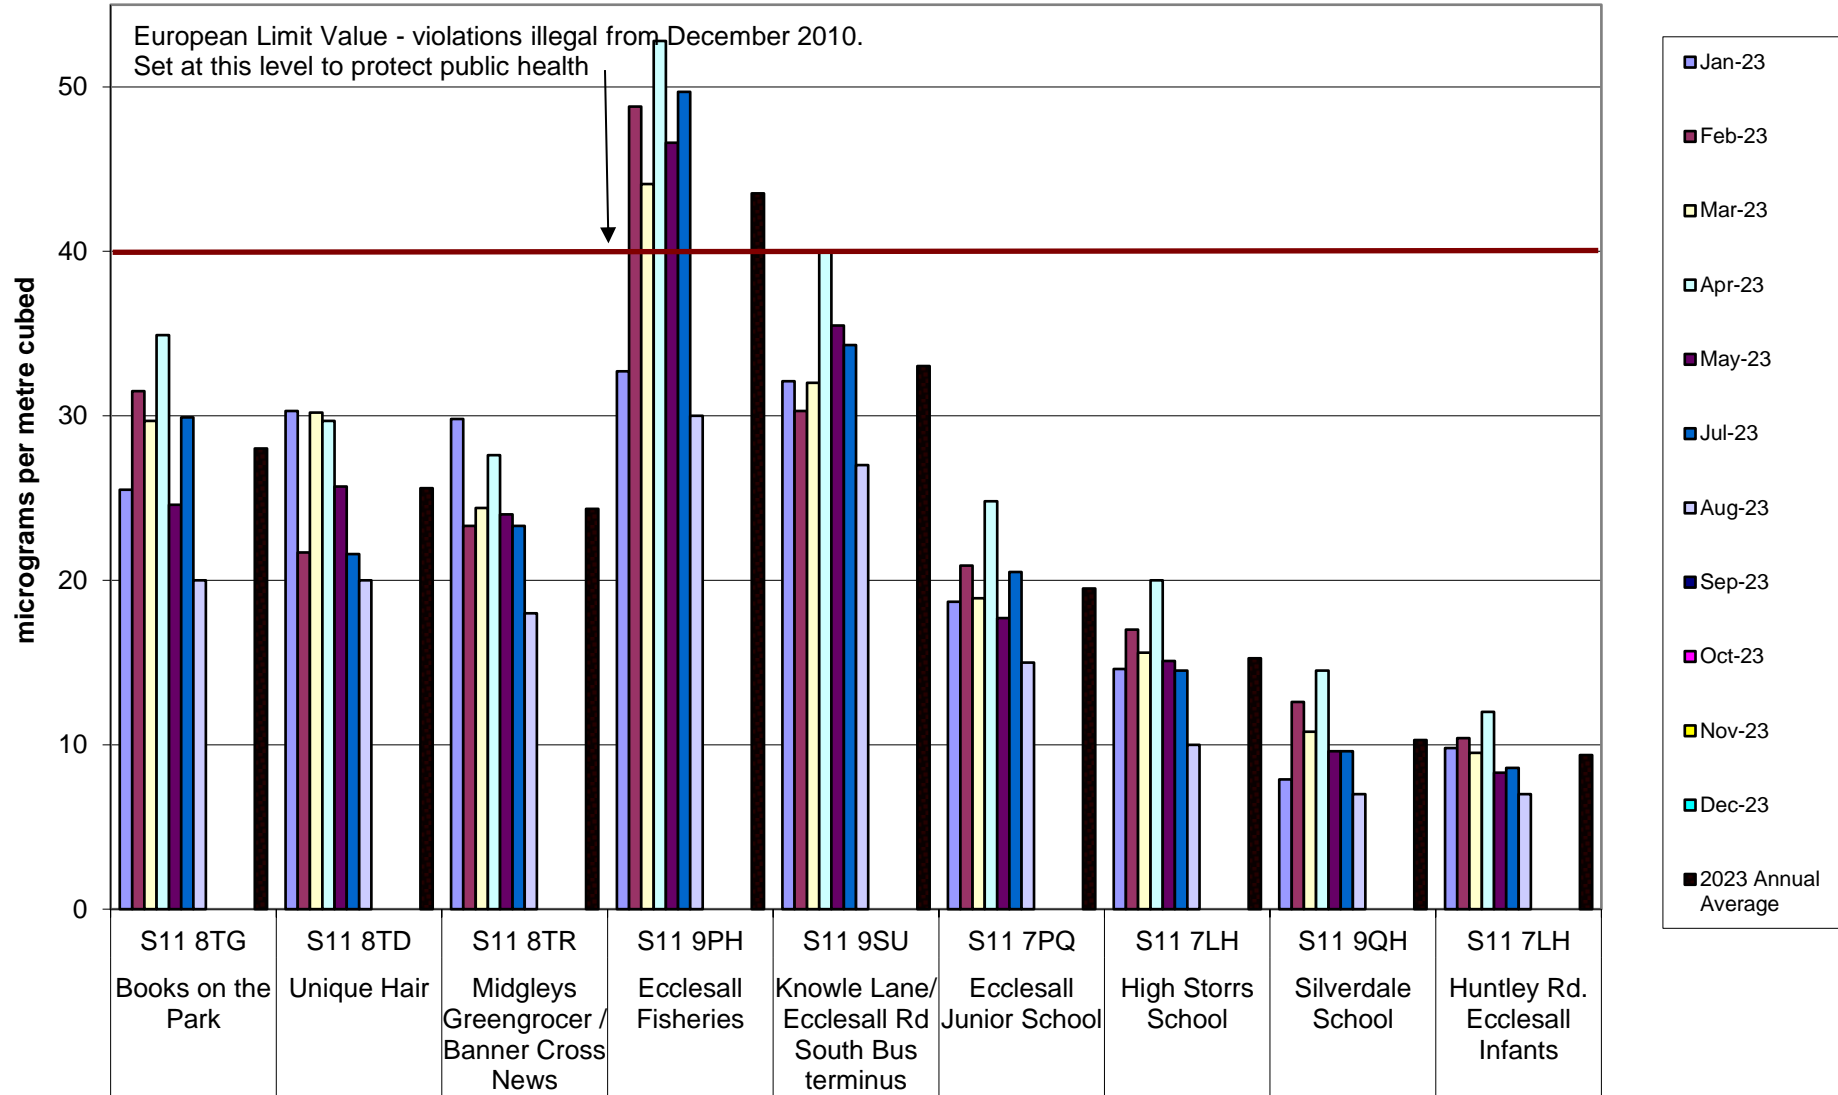

Clarkehouse Community Air Quality Monitoring of Nitrogen Dioxide 2023

Crookesmoor Community Air Quality Monitoring of Nitrogen Dioxide 2023

Darnall Community Air Quality Monitoring of Nitrogen Dioxide
2023

Deepcar Community Air Quality Monitoring of Nitrogen Dioxide
2023

Ecclesall Community Air Quality Monitoring of Nitrogen Dioxide
2023

Hallam Community Air Quality Monitoring of Nitrogen Dioxide
2023

Heeley-Meersbrook Community Air Quality Monitoring of Nitrogen Dioxide 2023