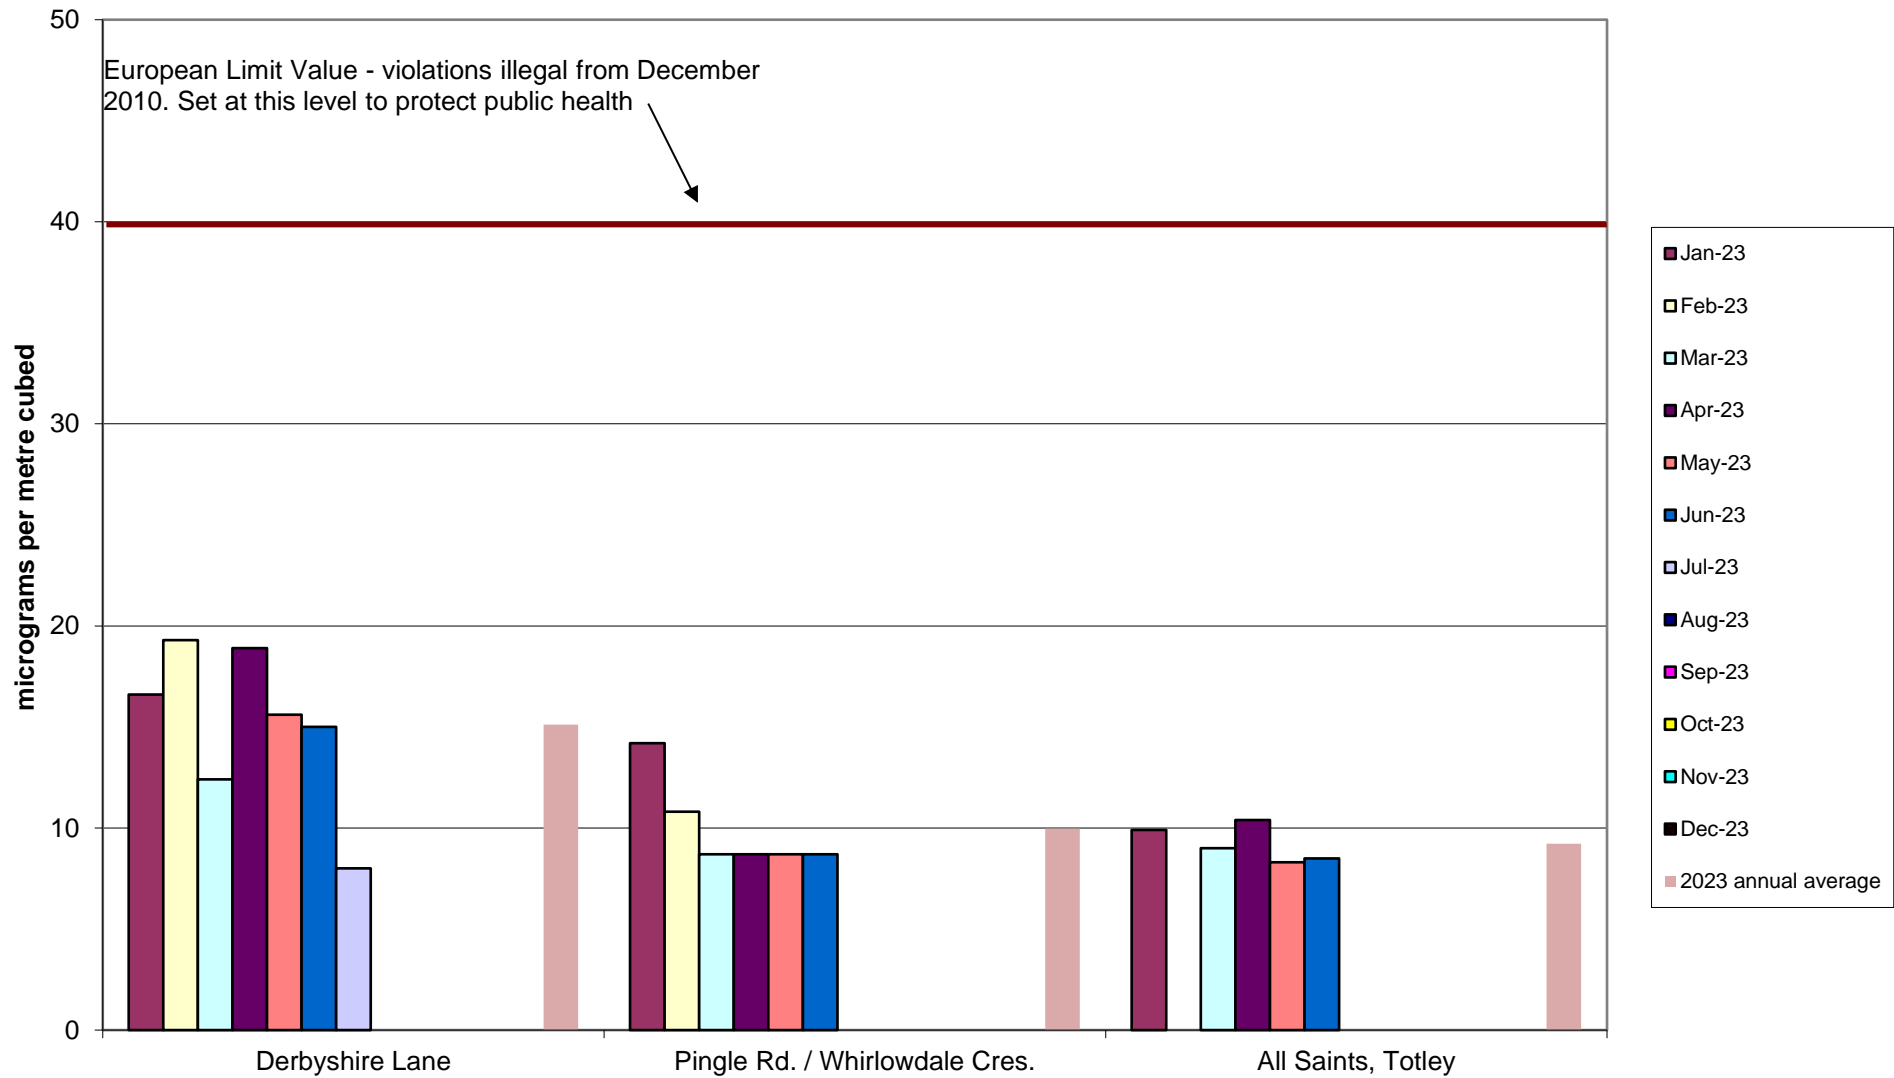

Clarkehouse Community Air Quality Monitoring of Nitrogen Dioxide 2023

Crookesmoor Community Air Quality Monitoring of Nitrogen Dioxide 2023

Darnall Community Air Quality Monitoring of Nitrogen Dioxide
2023

Deepcar Community Air Quality Monitoring of Nitrogen Dioxide
2023

Ecclesall Community Air Quality Monitoring of Nitrogen Dioxide
2023

Hallam Community Air Quality Monitoring of Nitrogen Dioxide
2023

Heeley-Meersbrook Community Air Quality Monitoring of Nitrogen Dioxide 2023

Hunter's Bar School Community Air Quality Monitoring of Nitrogen Dioxide 2023

Kelham Community Air Quality Monitoring of Nitrogen Dioxide
2023

Miscellaneous Community Air Quality Monitoring of Nitrogen Dioxide 2023