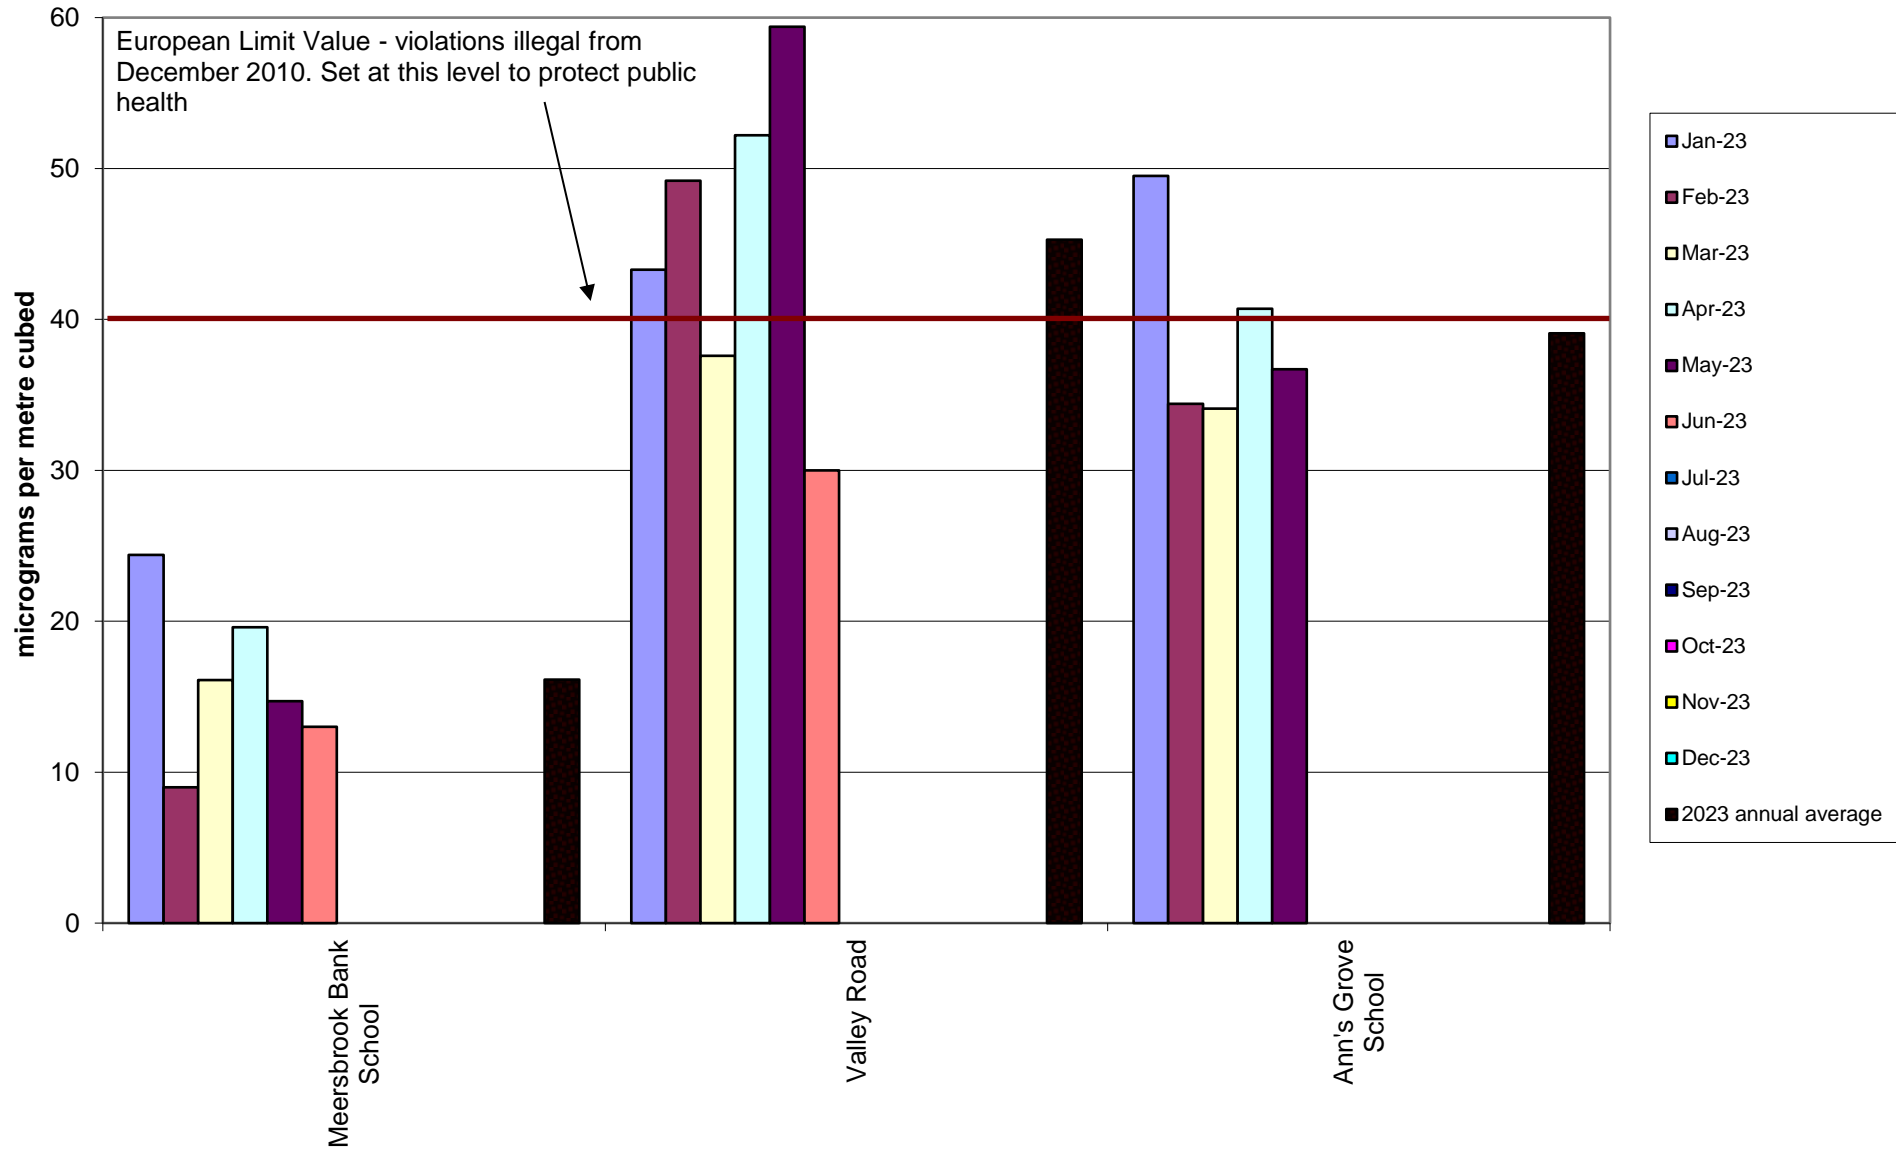

Clarkehouse Community Air Quality Monitoring of Nitrogen Dioxide 2023

Crookesmoor Community Air Quality Monitoring of Nitrogen Dioxide 2023

Darnall Community Air Quality Monitoring of Nitrogen Dioxide
2023

Deepcar Community Air Quality Monitoring of Nitrogen Dioxide
2023

Ecclesall Community Air Quality Monitoring of Nitrogen Dioxide
2023

Hallam Community Air Quality Monitoring of Nitrogen Dioxide
2023

Heeley-Meersbrook Community Air Quality Monitoring of Nitrogen Dioxide 2023

Hunter's Bar School Community Air Quality Monitoring of Nitrogen Dioxide 2023

Kelham Community Air Quality Monitoring of Nitrogen Dioxide
2023

Miscellaneous Community Air Quality Monitoring of Nitrogen Dioxide 2023