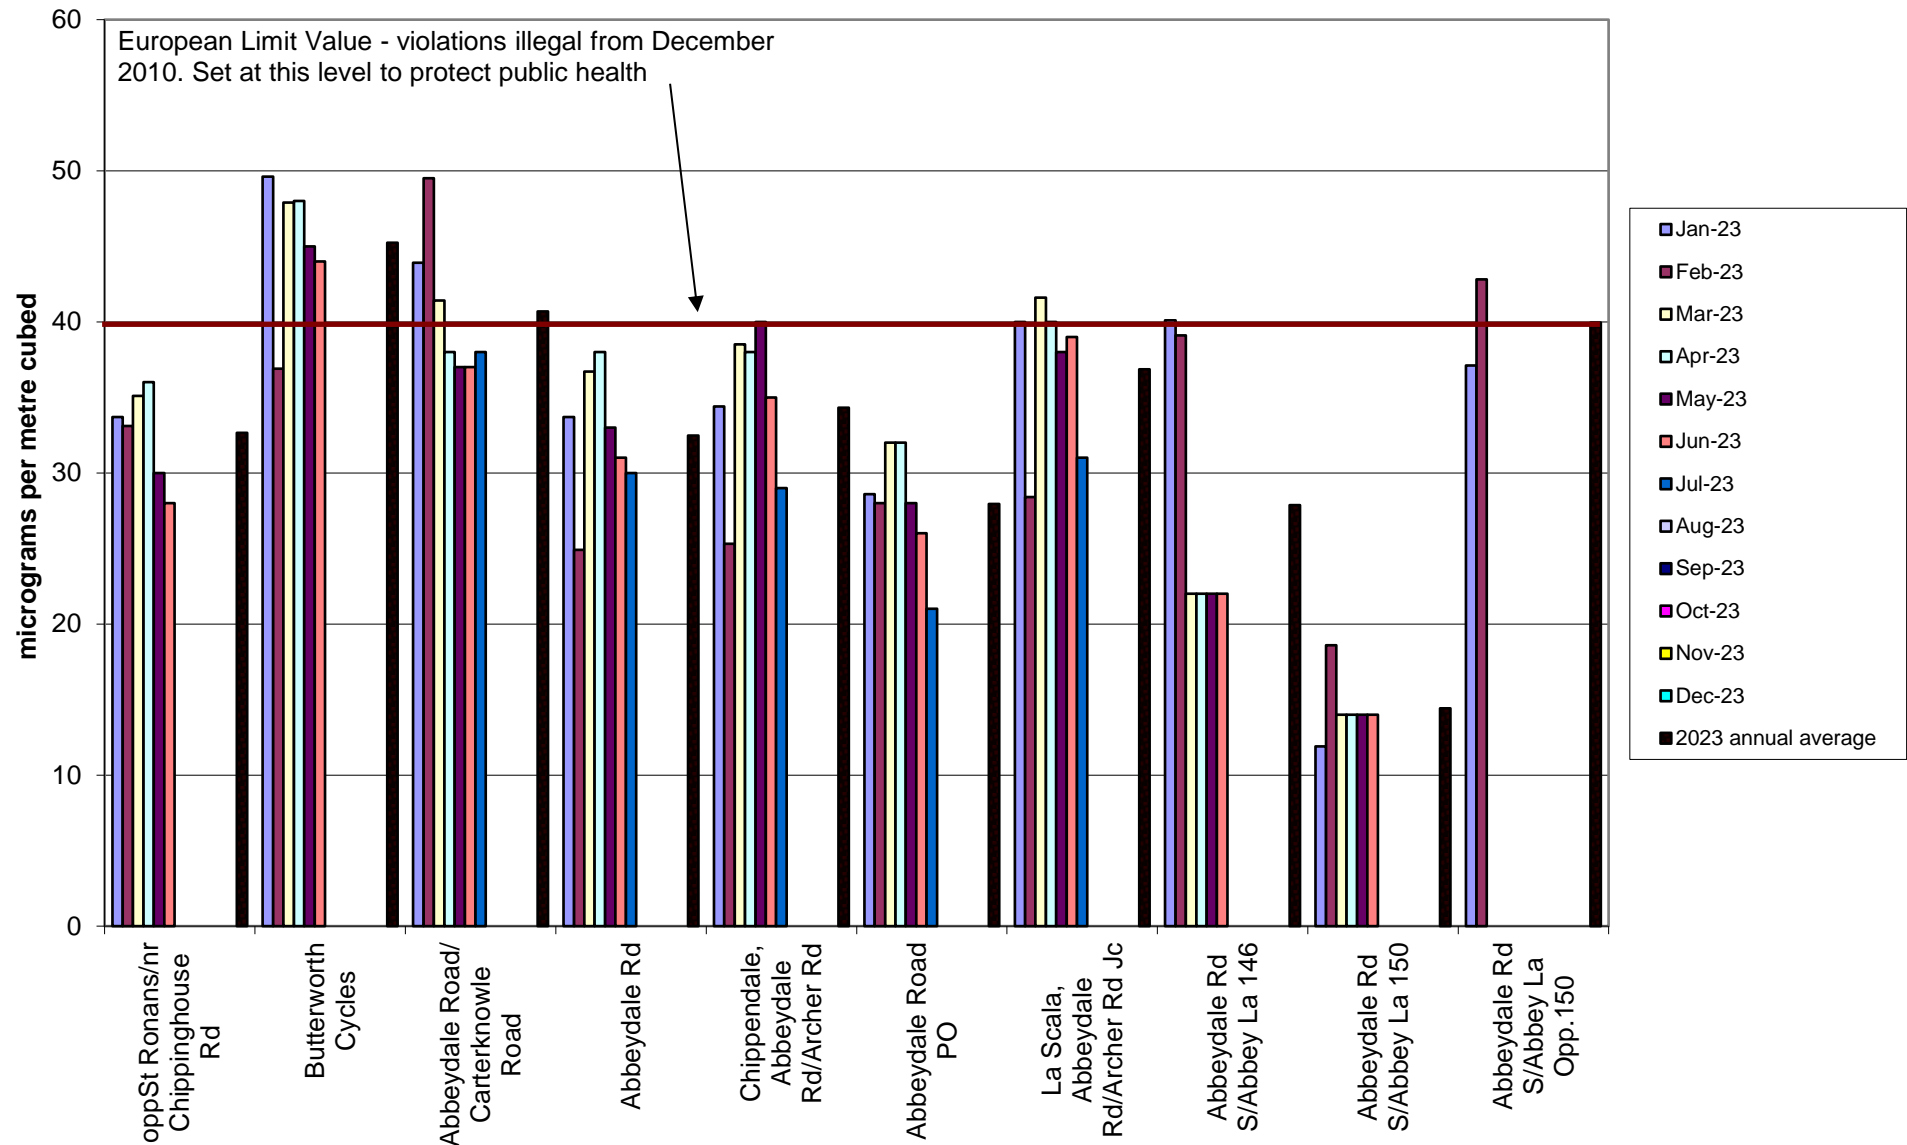

Abbeydale Road Corridor Community Air Quality Monitoring of Nitrogen Dioxide
2023

Burngreave Community Air Quality Monitoring of Nitrogen Dioxide 2023

Carterknowle and Millhouses Community Air Quality Monitoring of Nitrogen Dioxide
2023

Clarkehouse Community Air Quality Monitoring of Nitrogen Dioxide 2023

Crookesmoor Community Air Quality Monitoring of Nitrogen Dioxide 2023

Darnall Community Air Quality Monitoring of Nitrogen Dioxide
2023

Deepcar Community Air Quality Monitoring of Nitrogen Dioxide
2023

Ecclesall Community Air Quality Monitoring of Nitrogen Dioxide
2023

Hallam Community Air Quality Monitoring of Nitrogen Dioxide
2023

Heeley-Meersbrook Community Air Quality Monitoring of Nitrogen Dioxide 2023