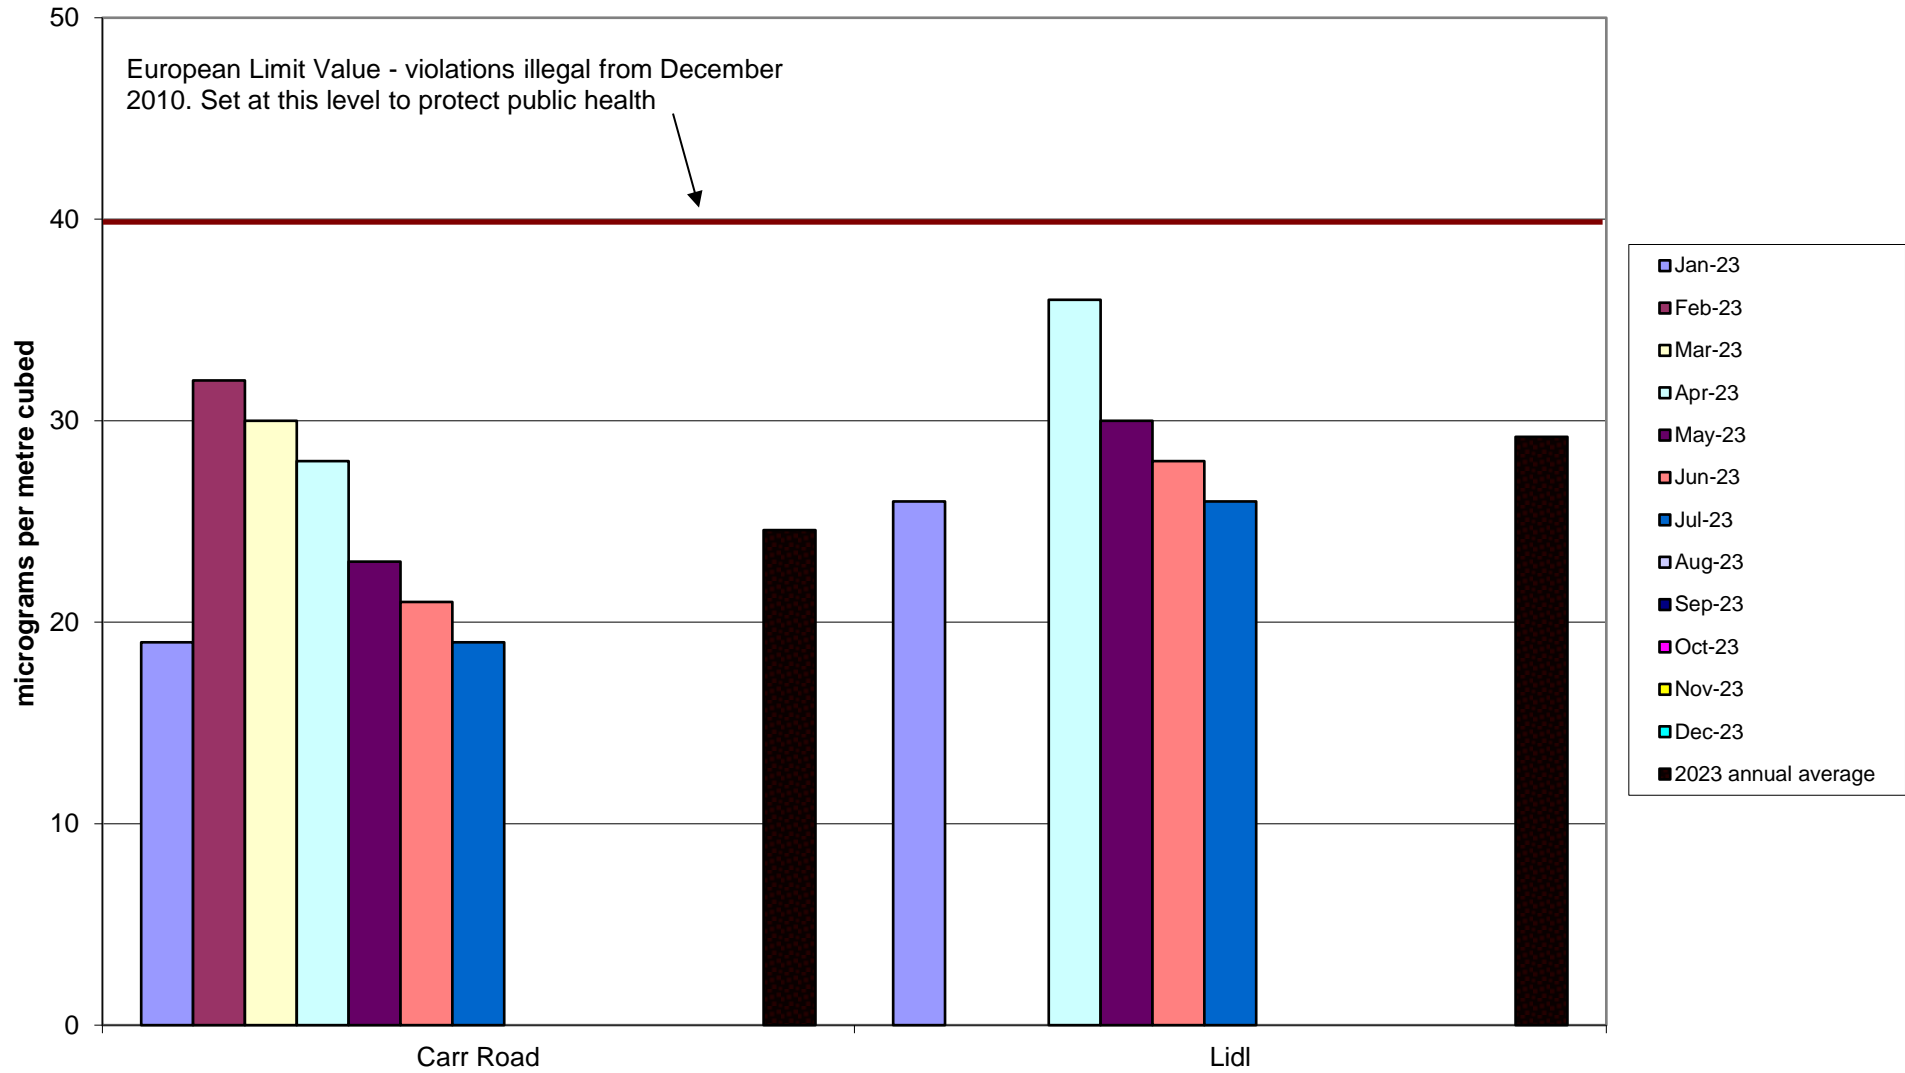

Clarkehouse Community Air Quality Monitoring of Nitrogen Dioxide 2023

Crookesmoor Community Air Quality Monitoring of Nitrogen Dioxide 2023

Darnall Community Air Quality Monitoring of Nitrogen Dioxide
2023

Deepcar Community Air Quality Monitoring of Nitrogen Dioxide
2023

Ecclesall Community Air Quality Monitoring of Nitrogen Dioxide
2023

Hallam Community Air Quality Monitoring of Nitrogen Dioxide
2023

Heeley-Meersbrook Community Air Quality Monitoring of Nitrogen Dioxide 2023