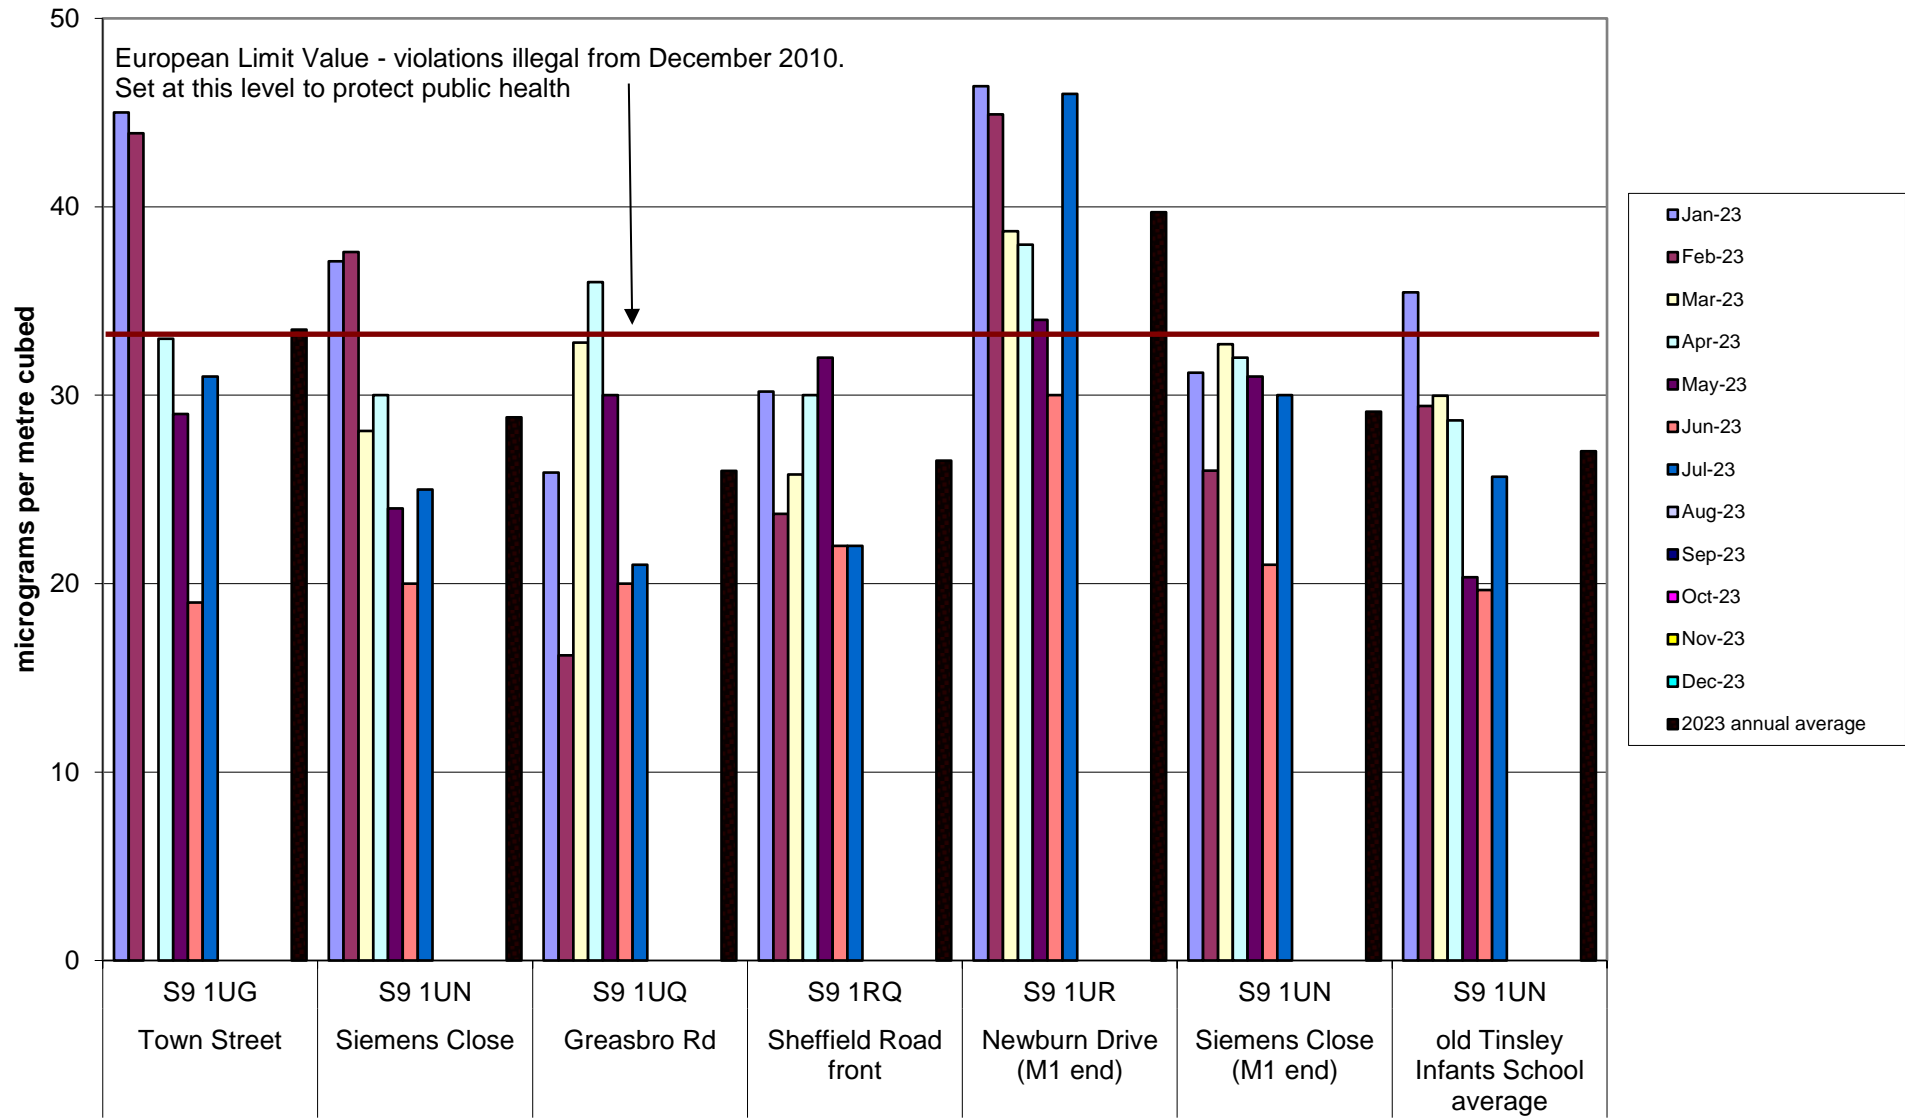

Deepcar Community Air Quality Monitoring of Nitrogen Dioxide
2023

Ecclesall Community Air Quality Monitoring of Nitrogen Dioxide
2023

Hallam Community Air Quality Monitoring of Nitrogen Dioxide
2023

Heeley-Meersbrook Community Air Quality Monitoring of Nitrogen Dioxide 2023

Hunter's Bar School Community Air Quality Monitoring of Nitrogen Dioxide 2023

Kelham Community Air Quality Monitoring of Nitrogen Dioxide
2023

Miscellaneous Community Air Quality Monitoring of Nitrogen Dioxide 2023

Nether Edge Community Air Quality Monitoring of Nitrogen Dioxide 2023

Parkwood Springs Community Air Quality Monitoring of Nitrogen Dioxide
2023

Tinsley Community Air Quality Monitoring of Nitrogen Dioxide
2023