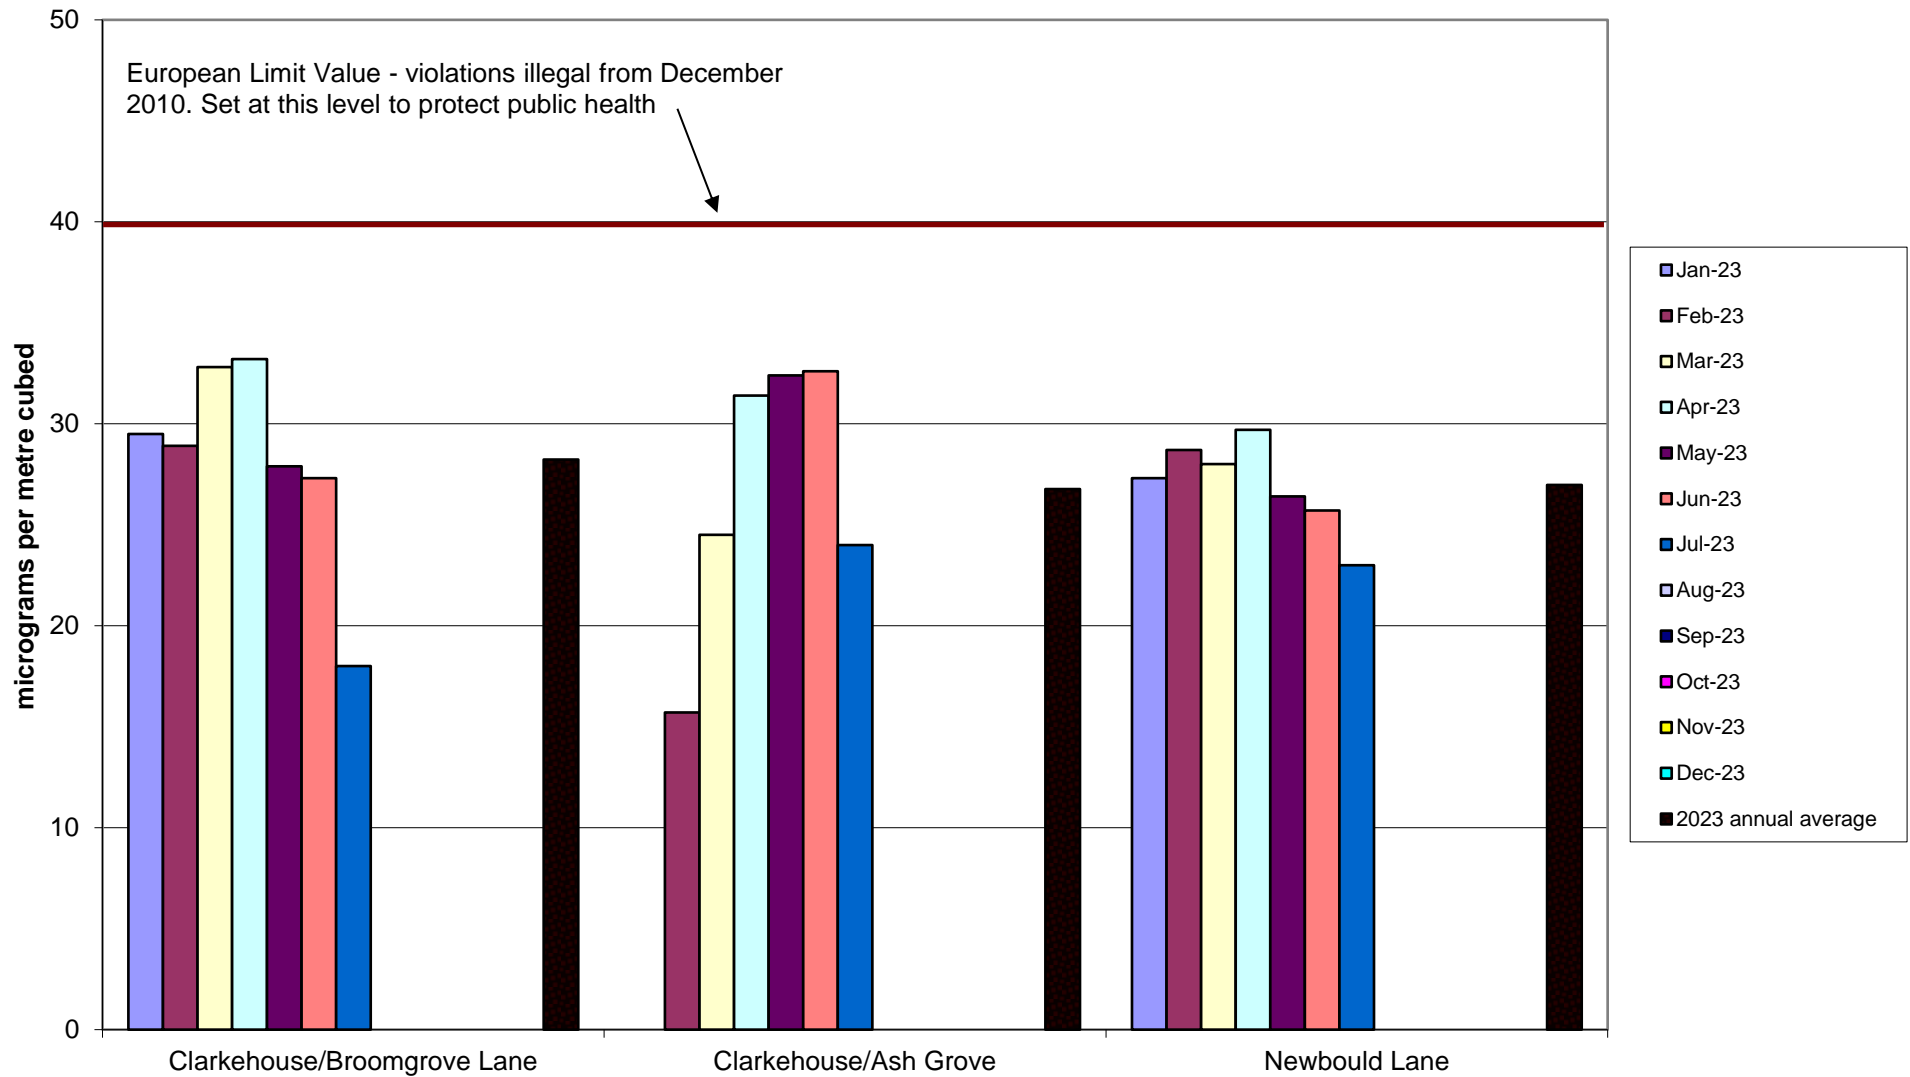

Abbeydale Road Corridor Community Air Quality Monitoring of Nitrogen Dioxide
2023

Burngreave Community Air Quality Monitoring of Nitrogen Dioxide 2023

Carterknowle and Millhouses Community Air Quality Monitoring of Nitrogen Dioxide
2023

Clarkehouse Community Air Quality Monitoring of Nitrogen Dioxide 2023

Crookesmoor Community Air Quality Monitoring of Nitrogen Dioxide 2023

Darnall Community Air Quality Monitoring of Nitrogen Dioxide
2023