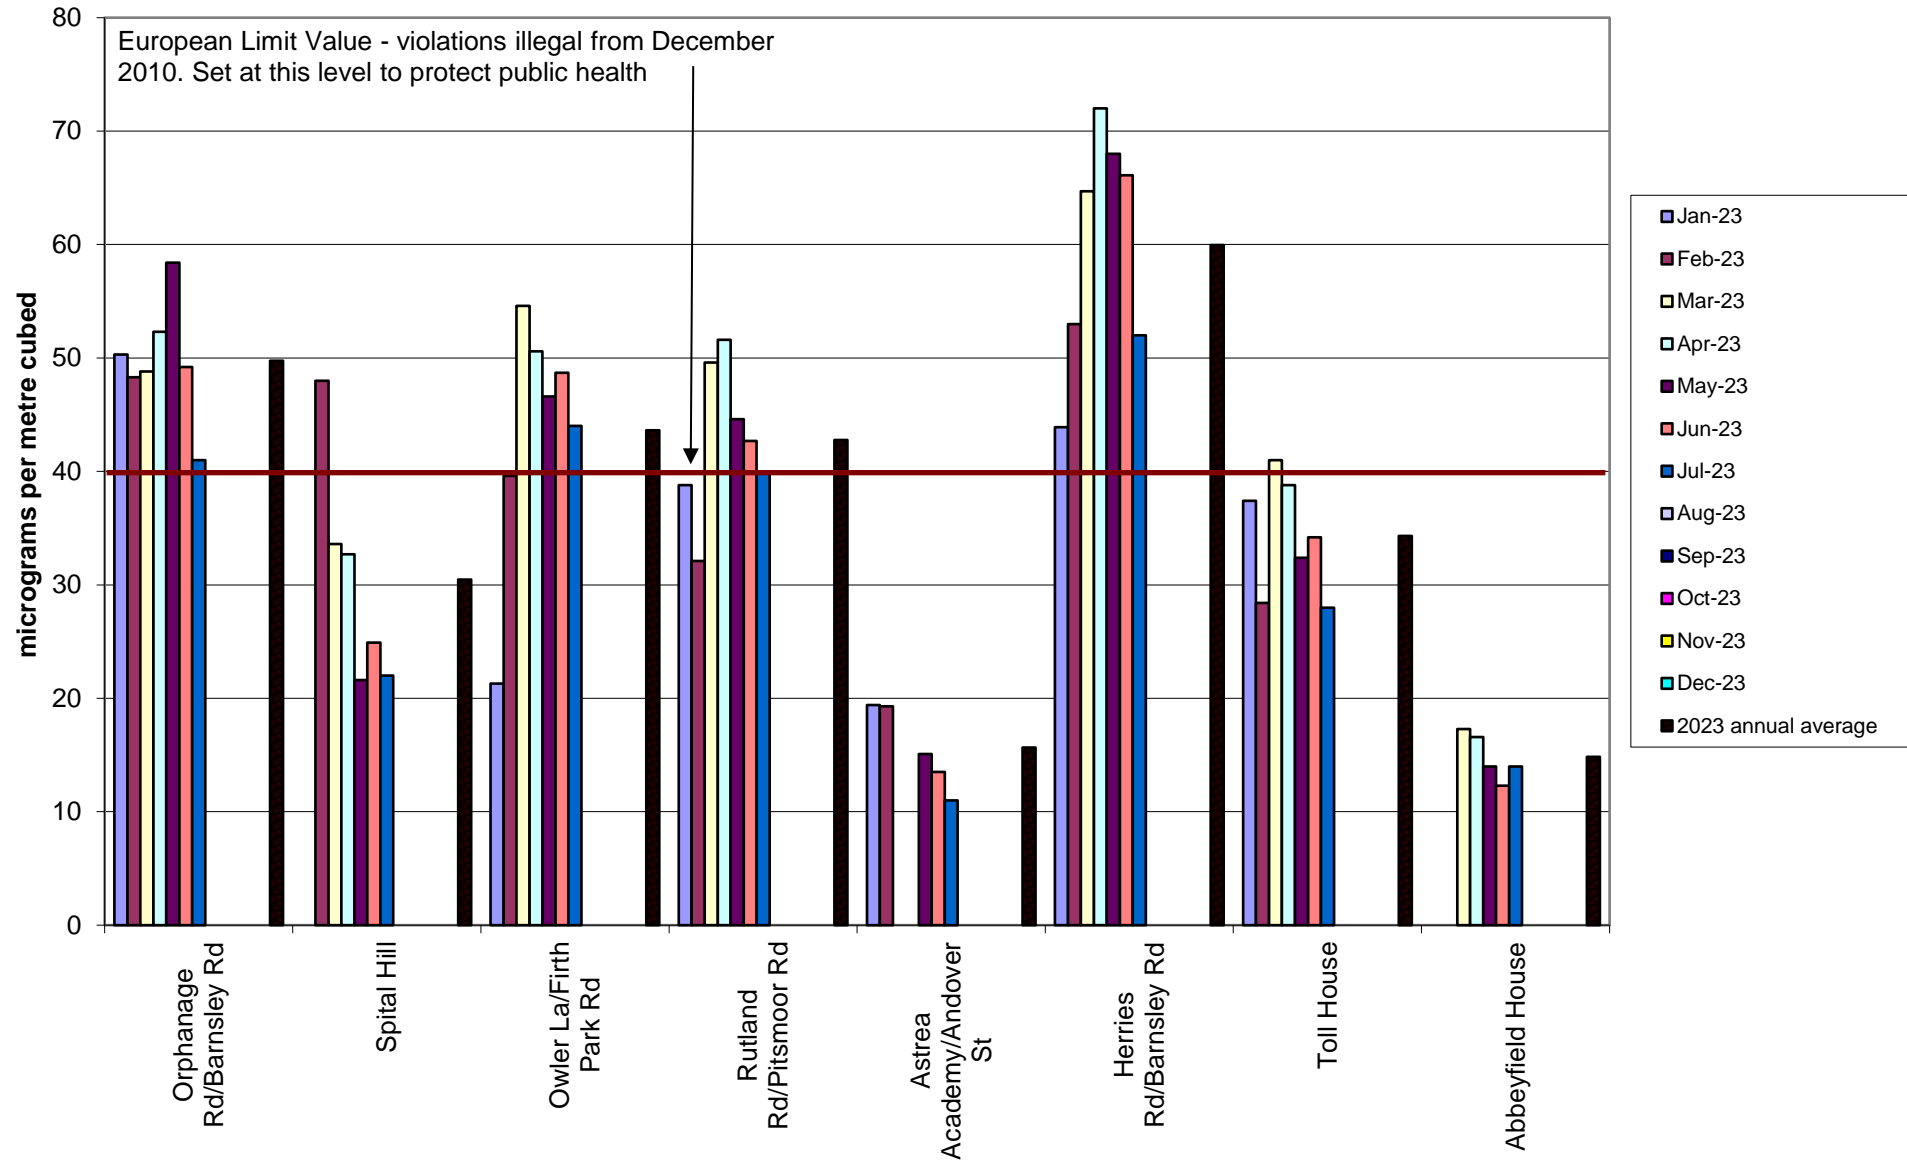

Abbeydale Road Corridor Community Air Quality Monitoring of Nitrogen Dioxide
2023

Burngreave Community Air Quality Monitoring of Nitrogen Dioxide 2023

Carterknowle and Millhouses Community Air Quality Monitoring of Nitrogen Dioxide
2023

Clarkehouse Community Air Quality Monitoring of Nitrogen Dioxide 2023

Crookesmoor Community Air Quality Monitoring of Nitrogen Dioxide 2023

Darnall Community Air Quality Monitoring of Nitrogen Dioxide
2023

Deepcar Community Air Quality Monitoring of Nitrogen Dioxide
2023

Ecclesall Community Air Quality Monitoring of Nitrogen Dioxide
2023

Hallam Community Air Quality Monitoring of Nitrogen Dioxide
2023

Heeley-Meersbrook Community Air Quality Monitoring of Nitrogen Dioxide 2023