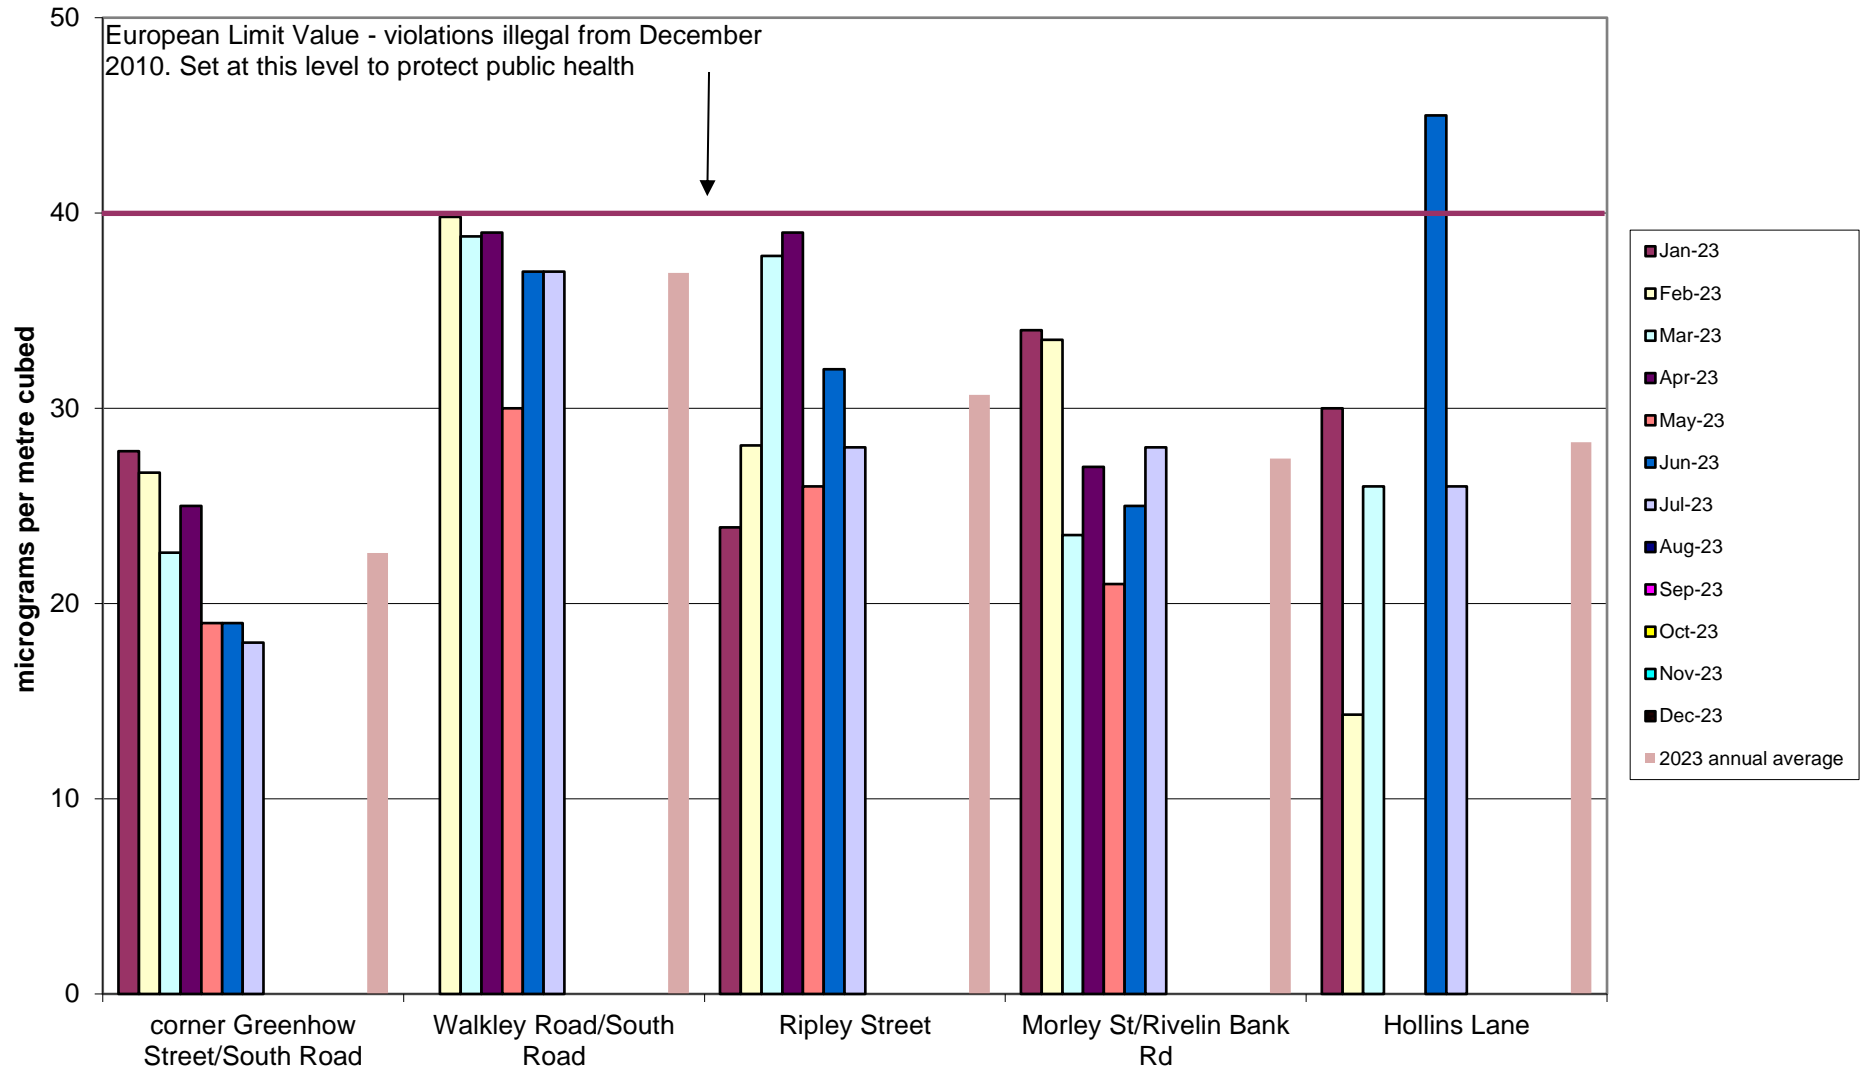

Nether Edge Community Air Quality Monitoring of Nitrogen Dioxide 2023

Parkwood Springs Community Air Quality Monitoring of Nitrogen Dioxide
2023

Tinsley Community Air Quality Monitoring of Nitrogen Dioxide
2023

Walkley Community Air Quality Monitoring of Nitrogen Dioxide
2023

Woodseats School Air Quality Monitoring of Nitrogen Dioxide
2023