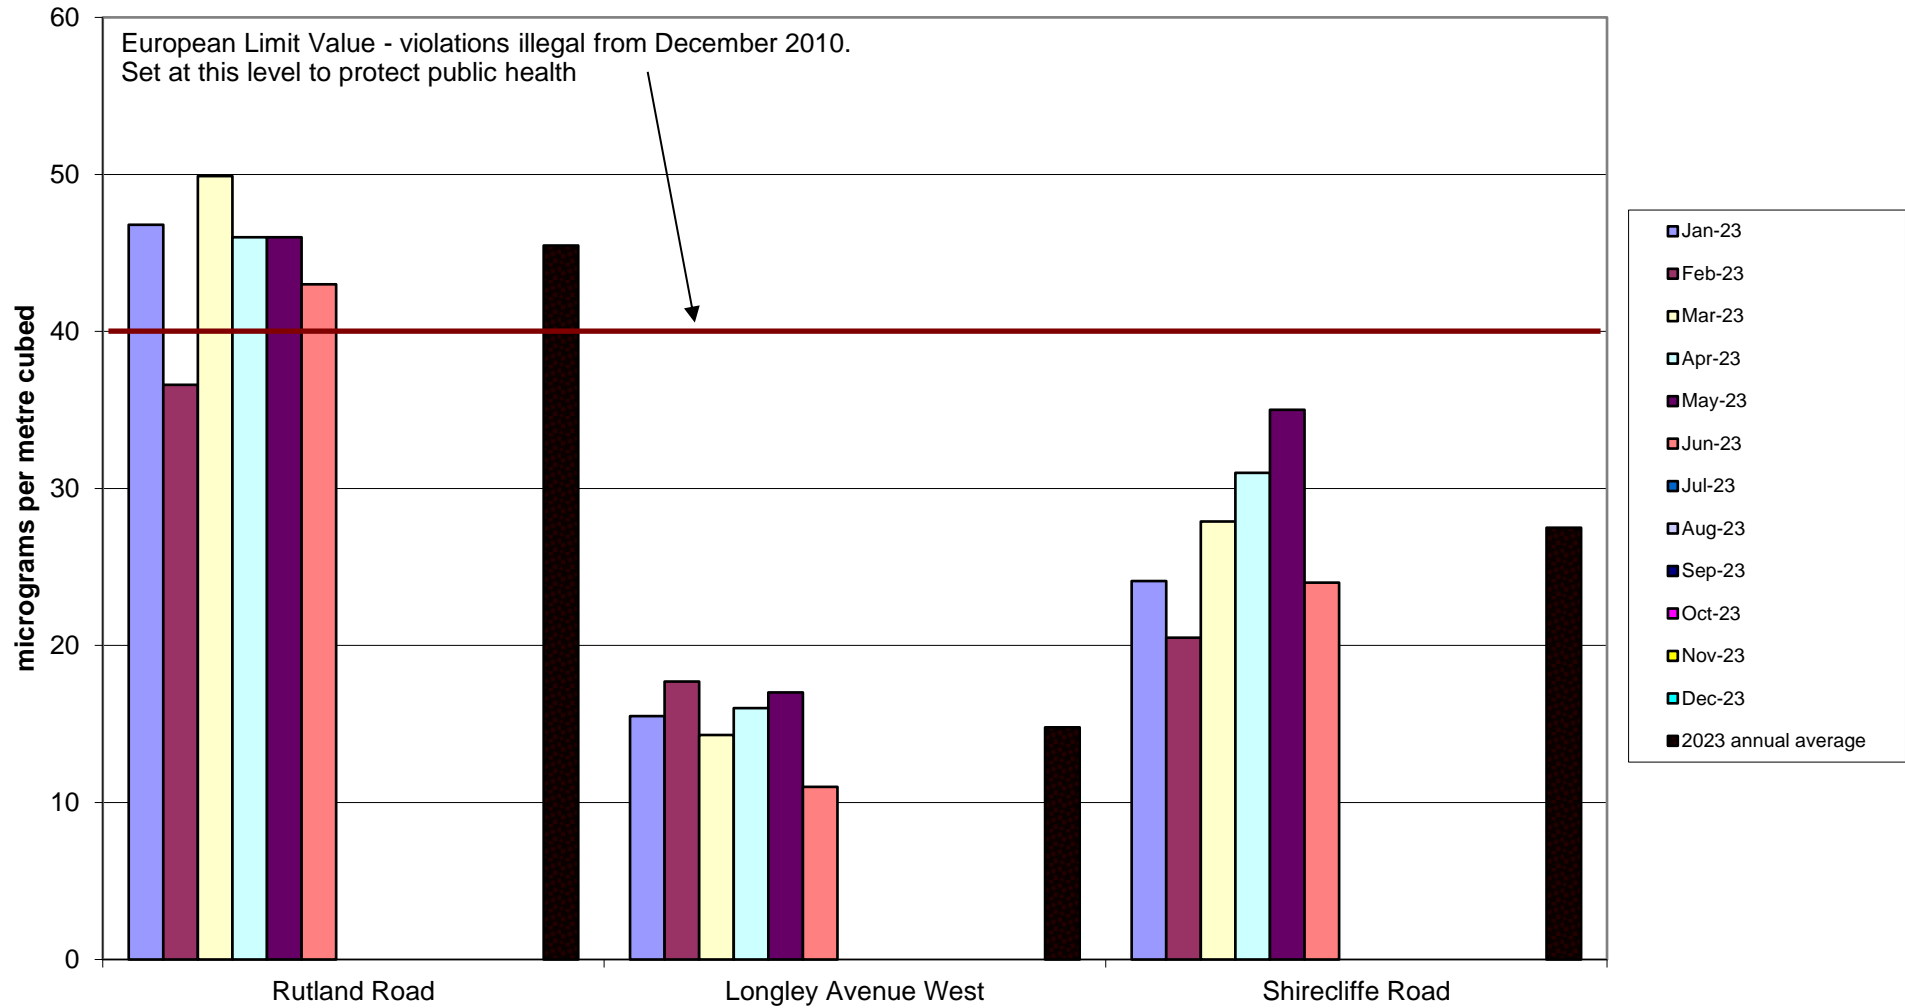

Hunter's Bar School Community Air Quality Monitoring of Nitrogen Dioxide 2023

Kelham Community Air Quality Monitoring of Nitrogen Dioxide
2023

Miscellaneous Community Air Quality Monitoring of Nitrogen Dioxide 2023

Nether Edge Community Air Quality Monitoring of Nitrogen Dioxide 2023

Parkwood Springs Community Air Quality Monitoring of Nitrogen Dioxide
2023

Tinsley Community Air Quality Monitoring of Nitrogen Dioxide
2023