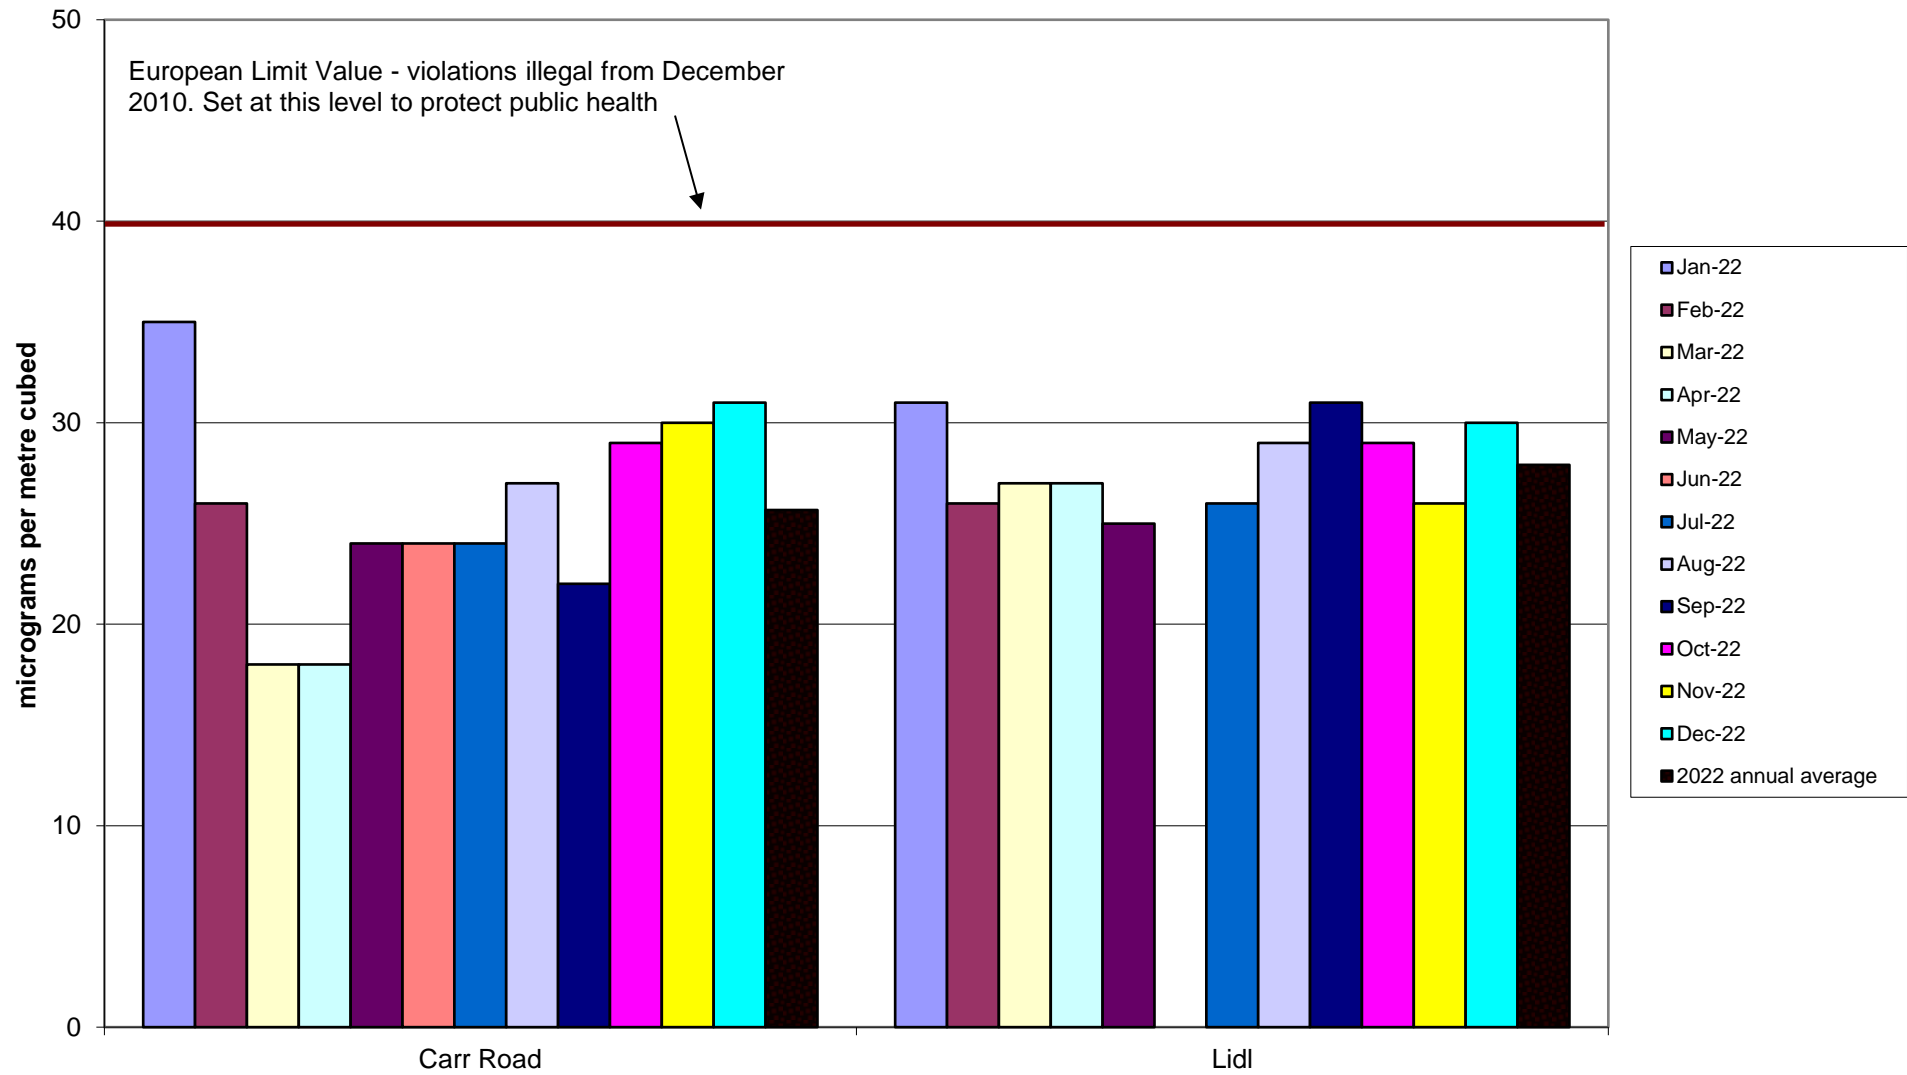

Abbeydale Road Corridor Community Air Quality Monitoring of Nitrogen Dioxide
2022

Burngreave Community Air Quality Monitoring of Nitrogen Dioxide
2022

Carterknowle and Millhouses Community Air Quality Monitoring of Nitrogen Dioxide
2022

Crookesmoor Community Air Quality Monitoring of Nitrogen Dioxide
2022

Darnall Community Air Quality Monitoring of Nitrogen Dioxide
2022

Deepcar Community Air Quality Monitoring of Nitrogen Dioxide
2022

Ecclesall Community Air Quality Monitoring of Nitrogen Dioxide
2022