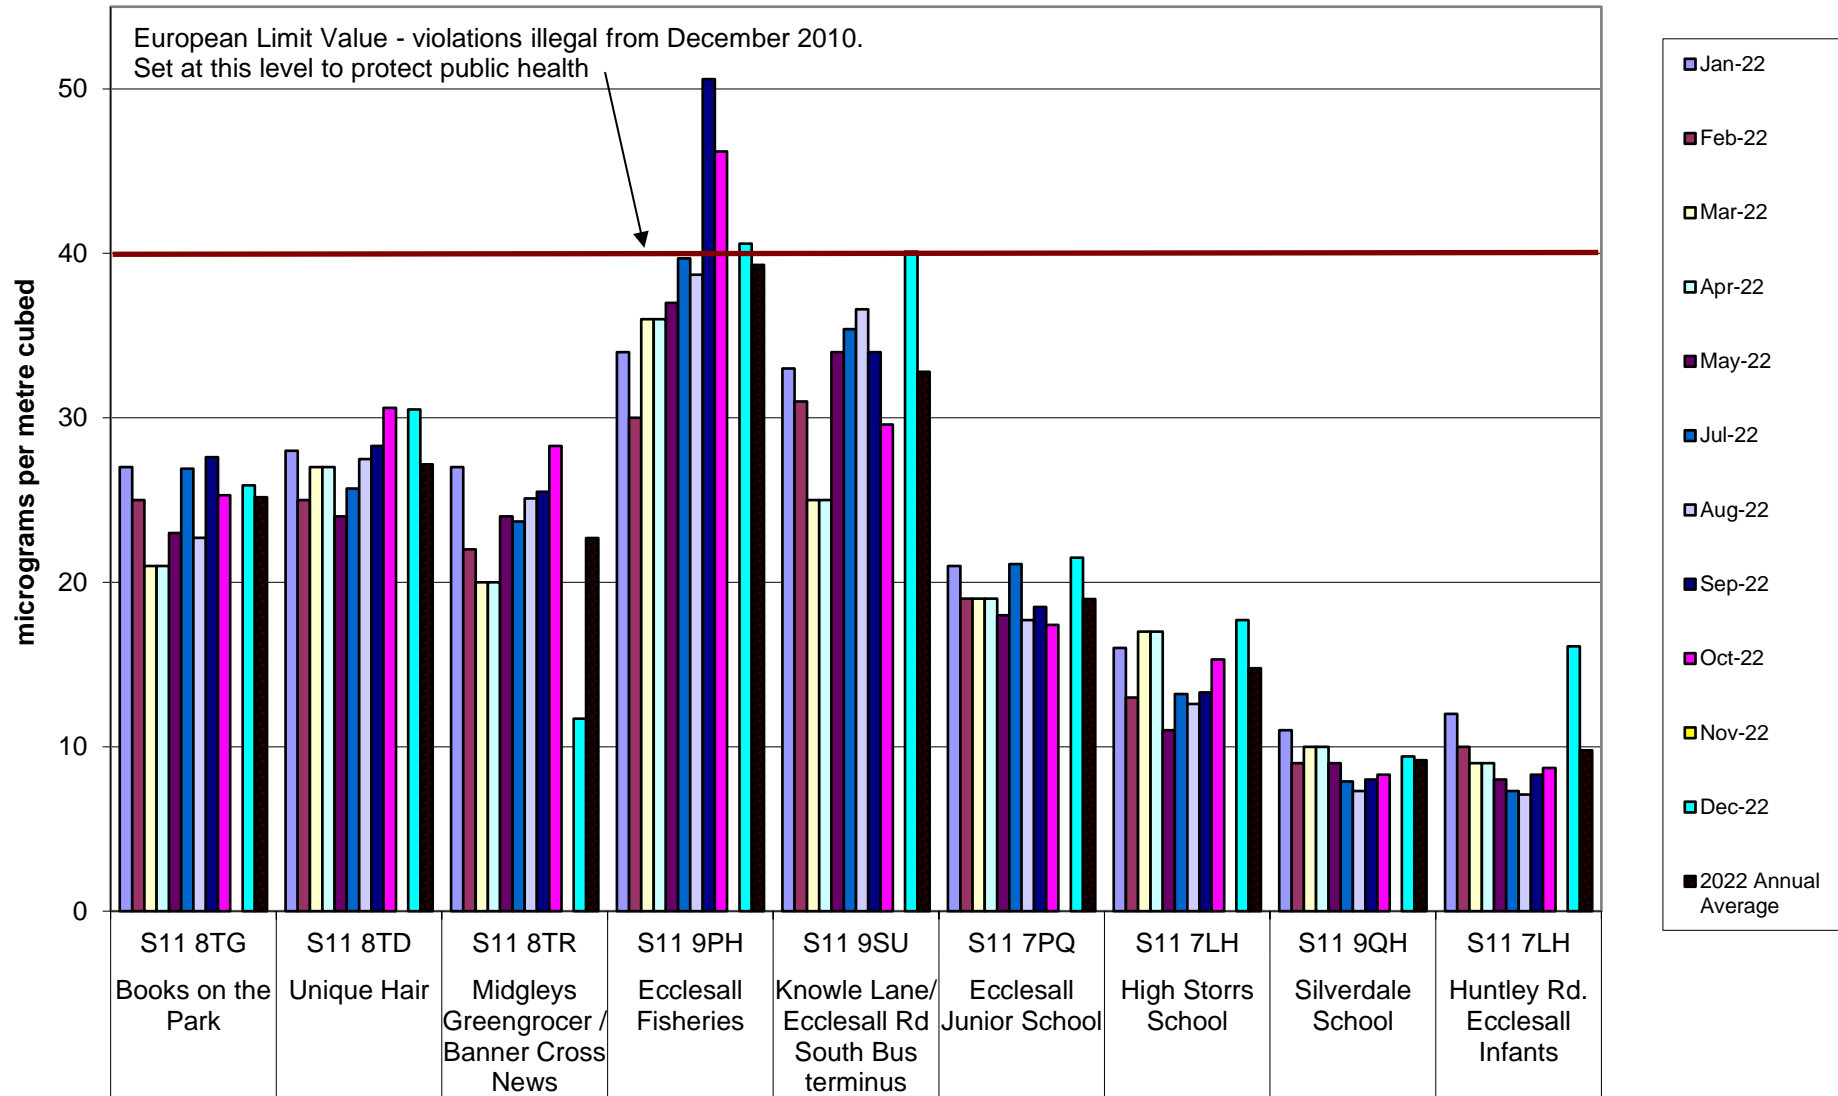

Crookesmoor Community Air Quality Monitoring of Nitrogen Dioxide
2022

Darnall Community Air Quality Monitoring of Nitrogen Dioxide
2022

Deepcar Community Air Quality Monitoring of Nitrogen Dioxide
2022

Ecclesall Community Air Quality Monitoring of Nitrogen Dioxide
2022

Hallam Community Air Quality Monitoring of Nitrogen Dioxide 2022

Heeley-Meersbrook Community Air Quality Monitoring of Nitrogen Dioxide 2022

Hunter's Bar School Community Air Quality Monitoring of Nitrogen Dioxide 2022