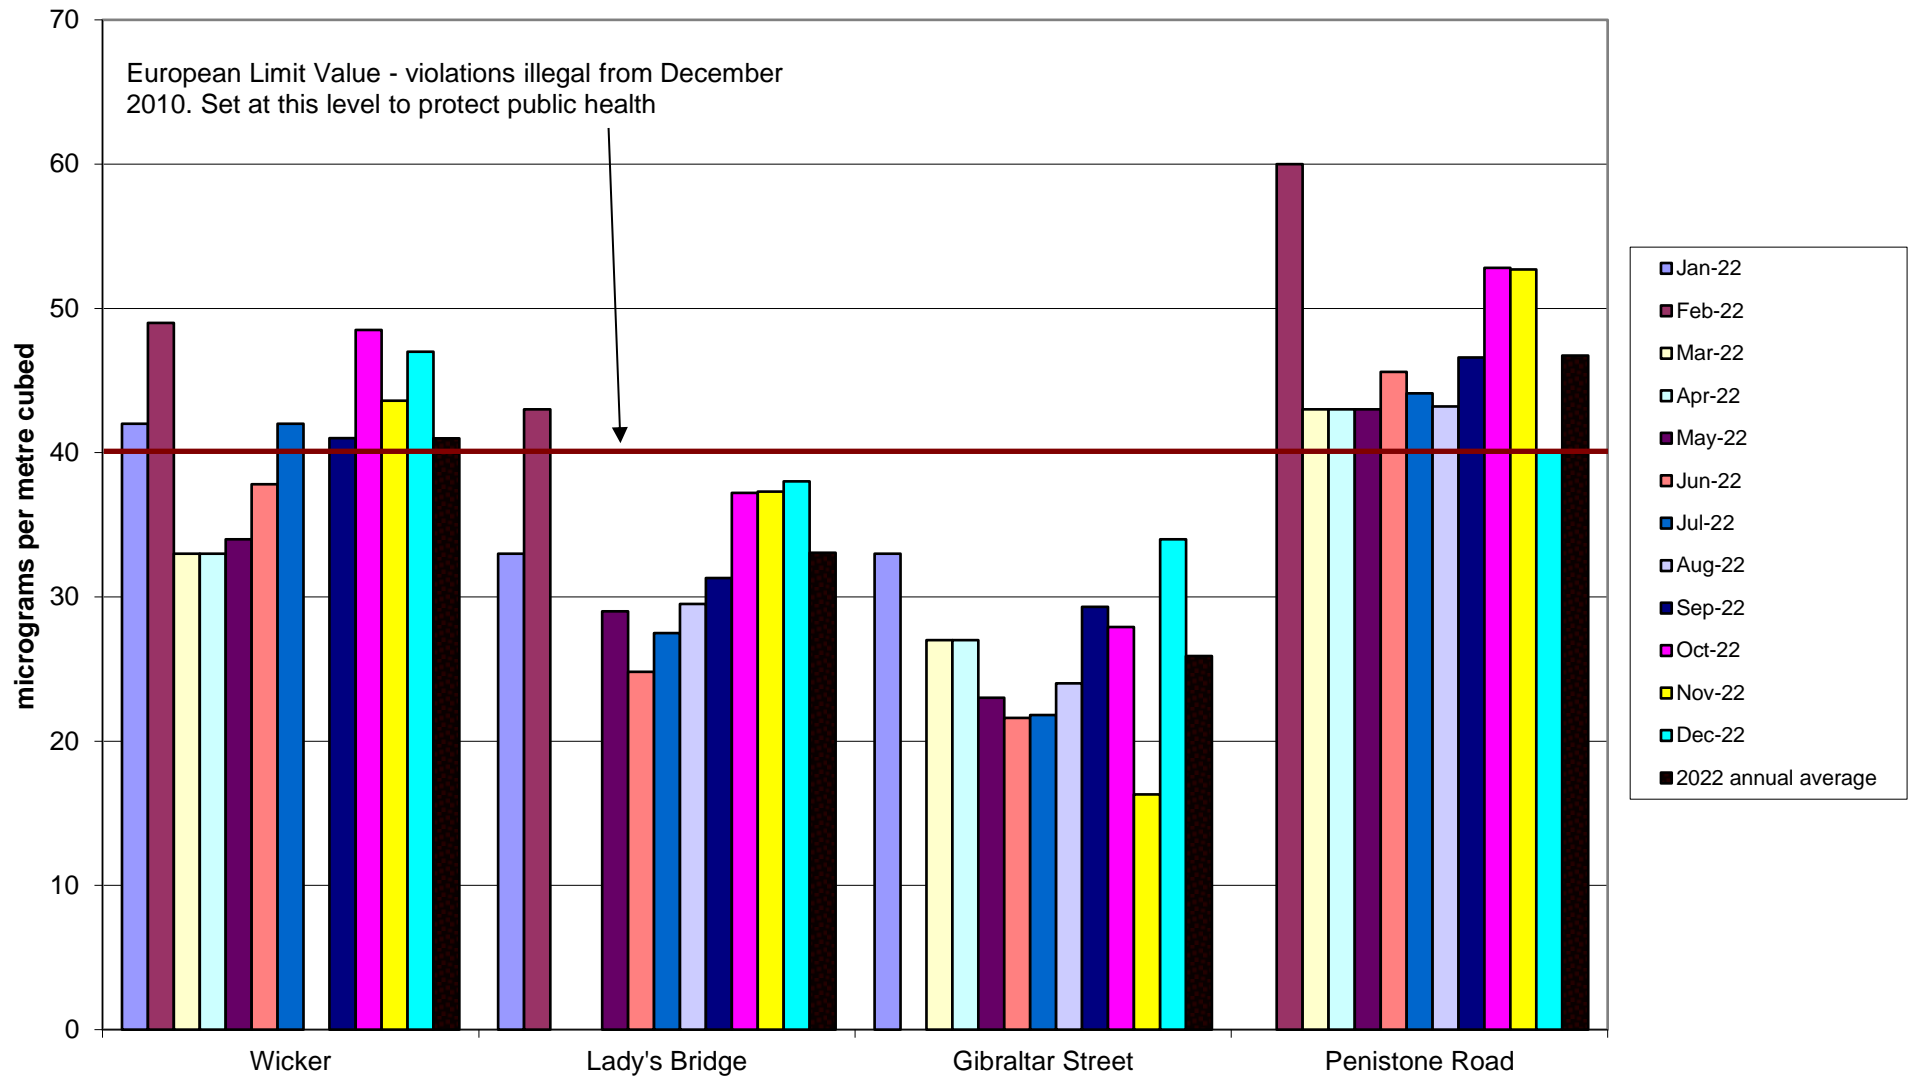

Crookesmoor Community Air Quality Monitoring of Nitrogen Dioxide
2022

Darnall Community Air Quality Monitoring of Nitrogen Dioxide
2022

Deepcar Community Air Quality Monitoring of Nitrogen Dioxide
2022

Ecclesall Community Air Quality Monitoring of Nitrogen Dioxide
2022

Hallam Community Air Quality Monitoring of Nitrogen Dioxide 2022

Heeley-Meersbrook Community Air Quality Monitoring of Nitrogen Dioxide 2022

Hunter's Bar School Community Air Quality Monitoring of Nitrogen Dioxide 2022

Kelham Community Air Quality Monitoring of Nitrogen Dioxide
2022

Miscellaneous Community Air Quality Monitoring of Nitrogen Dioxide
2022

Nether Edge Community Air Quality Monitoring of Nitrogen Dioxide 2022