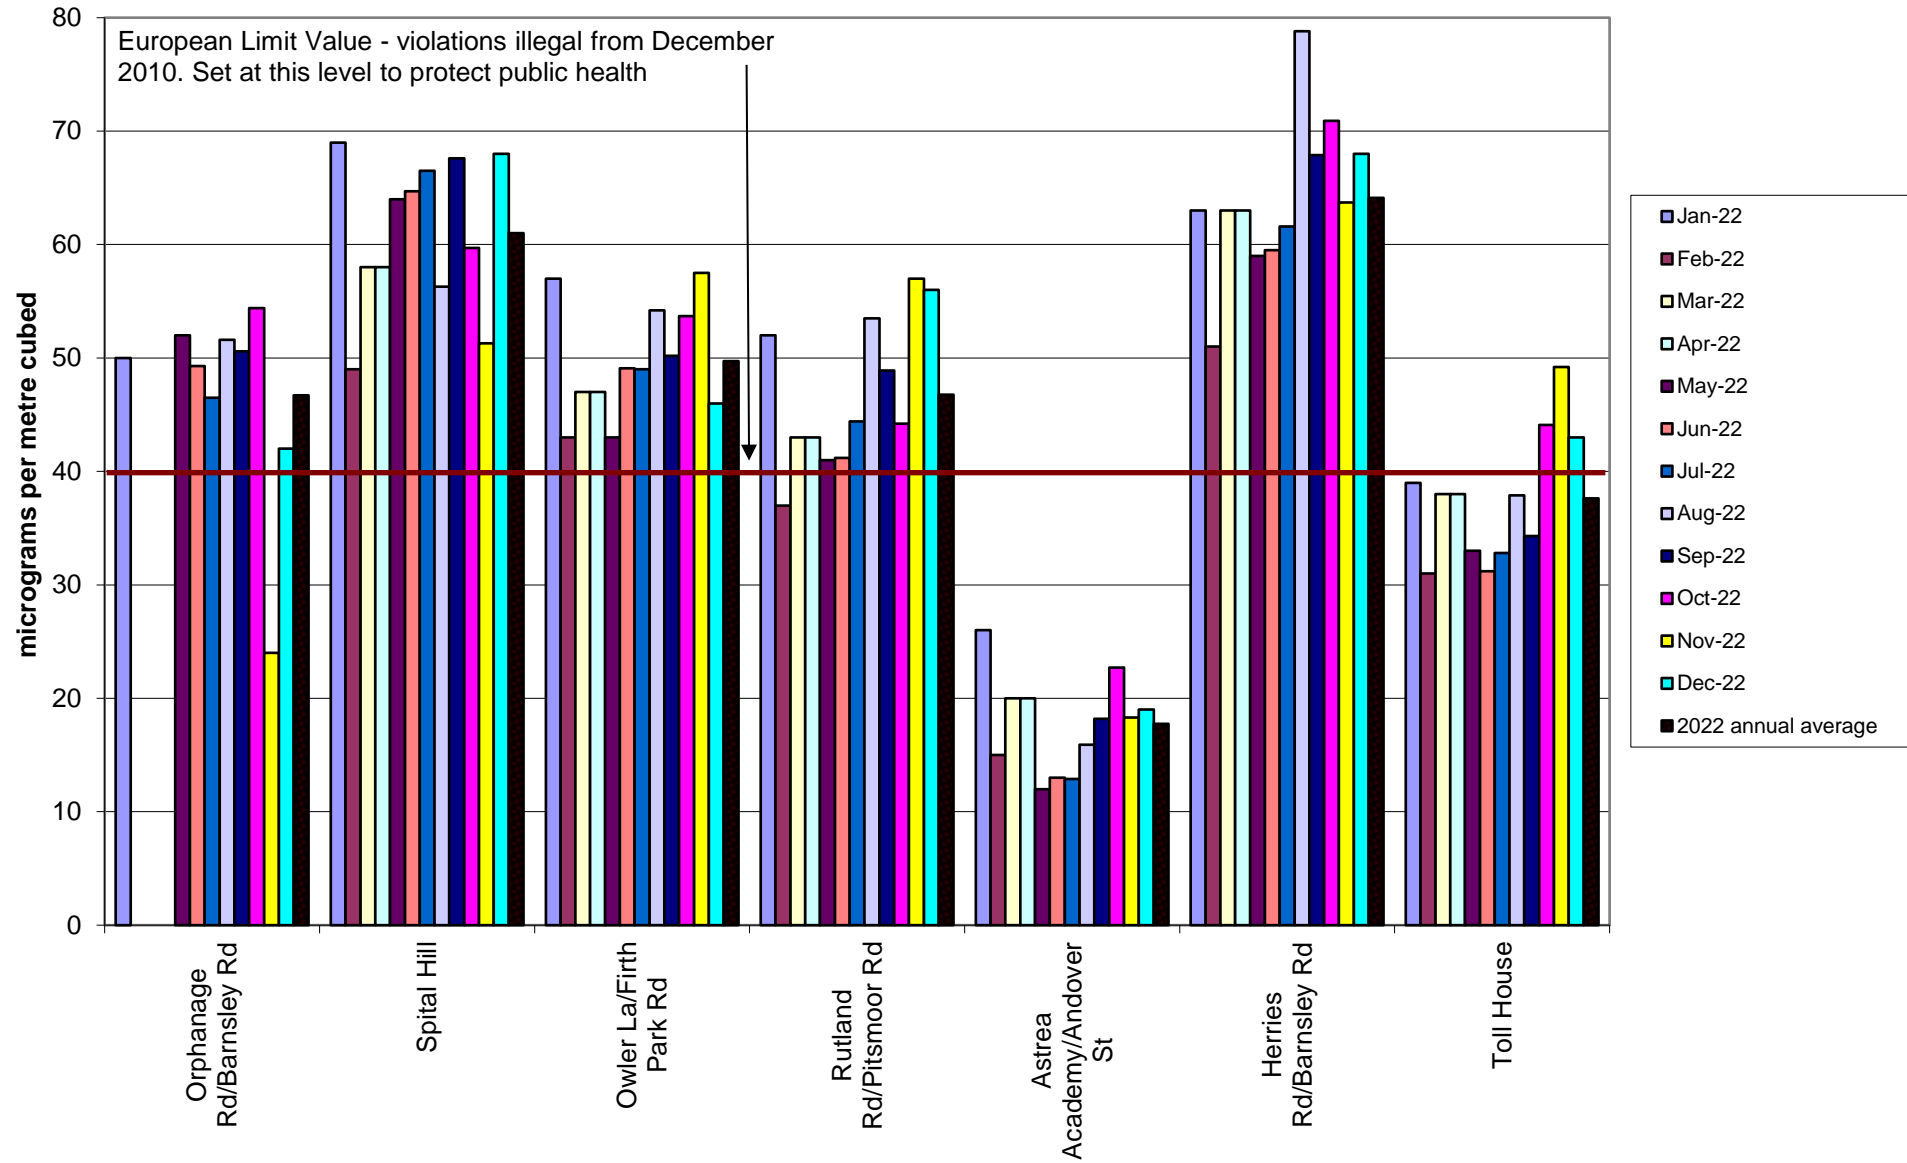

Abbeydale Road Corridor Community Air Quality Monitoring of Nitrogen Dioxide
2022

Burngreave Community Air Quality Monitoring of Nitrogen Dioxide
2022

Carterknowle and Millhouses Community Air Quality Monitoring of Nitrogen Dioxide
2022

Crookesmoor Community Air Quality Monitoring of Nitrogen Dioxide
2022

Darnall Community Air Quality Monitoring of Nitrogen Dioxide
2022

Deepcar Community Air Quality Monitoring of Nitrogen Dioxide
2022

Ecclesall Community Air Quality Monitoring of Nitrogen Dioxide
2022

Hallam Community Air Quality Monitoring of Nitrogen Dioxide 2022

Heeley-Meersbrook Community Air Quality Monitoring of Nitrogen Dioxide 2022

Hunter's Bar School Community Air Quality Monitoring of Nitrogen Dioxide 2022