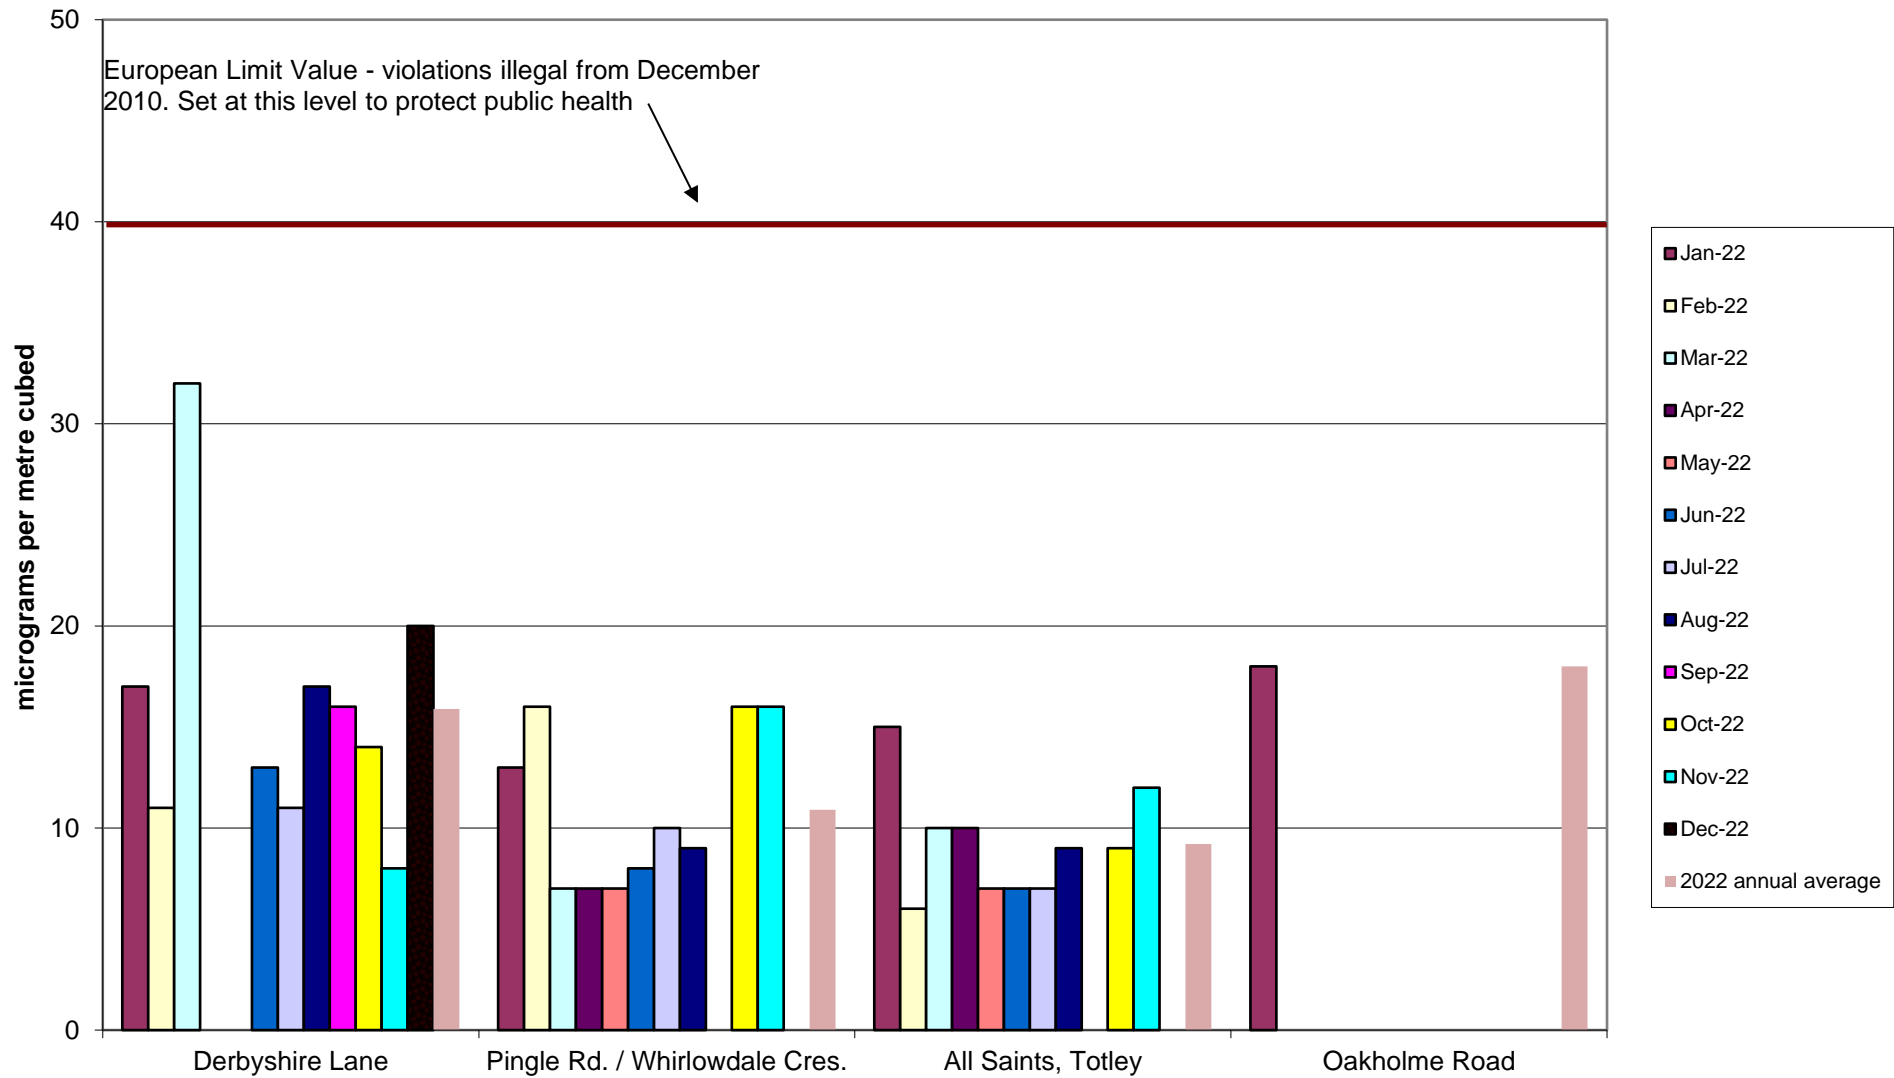

Crookesmoor Community Air Quality Monitoring of Nitrogen Dioxide
2022

Darnall Community Air Quality Monitoring of Nitrogen Dioxide
2022

Deepcar Community Air Quality Monitoring of Nitrogen Dioxide
2022

Ecclesall Community Air Quality Monitoring of Nitrogen Dioxide
2022

Hallam Community Air Quality Monitoring of Nitrogen Dioxide 2022

Heeley-Meersbrook Community Air Quality Monitoring of Nitrogen Dioxide 2022

Hunter's Bar School Community Air Quality Monitoring of Nitrogen Dioxide 2022

Kelham Community Air Quality Monitoring of Nitrogen Dioxide
2022

Miscellaneous Community Air Quality Monitoring of Nitrogen Dioxide
2022

Nether Edge Community Air Quality Monitoring of Nitrogen Dioxide 2022