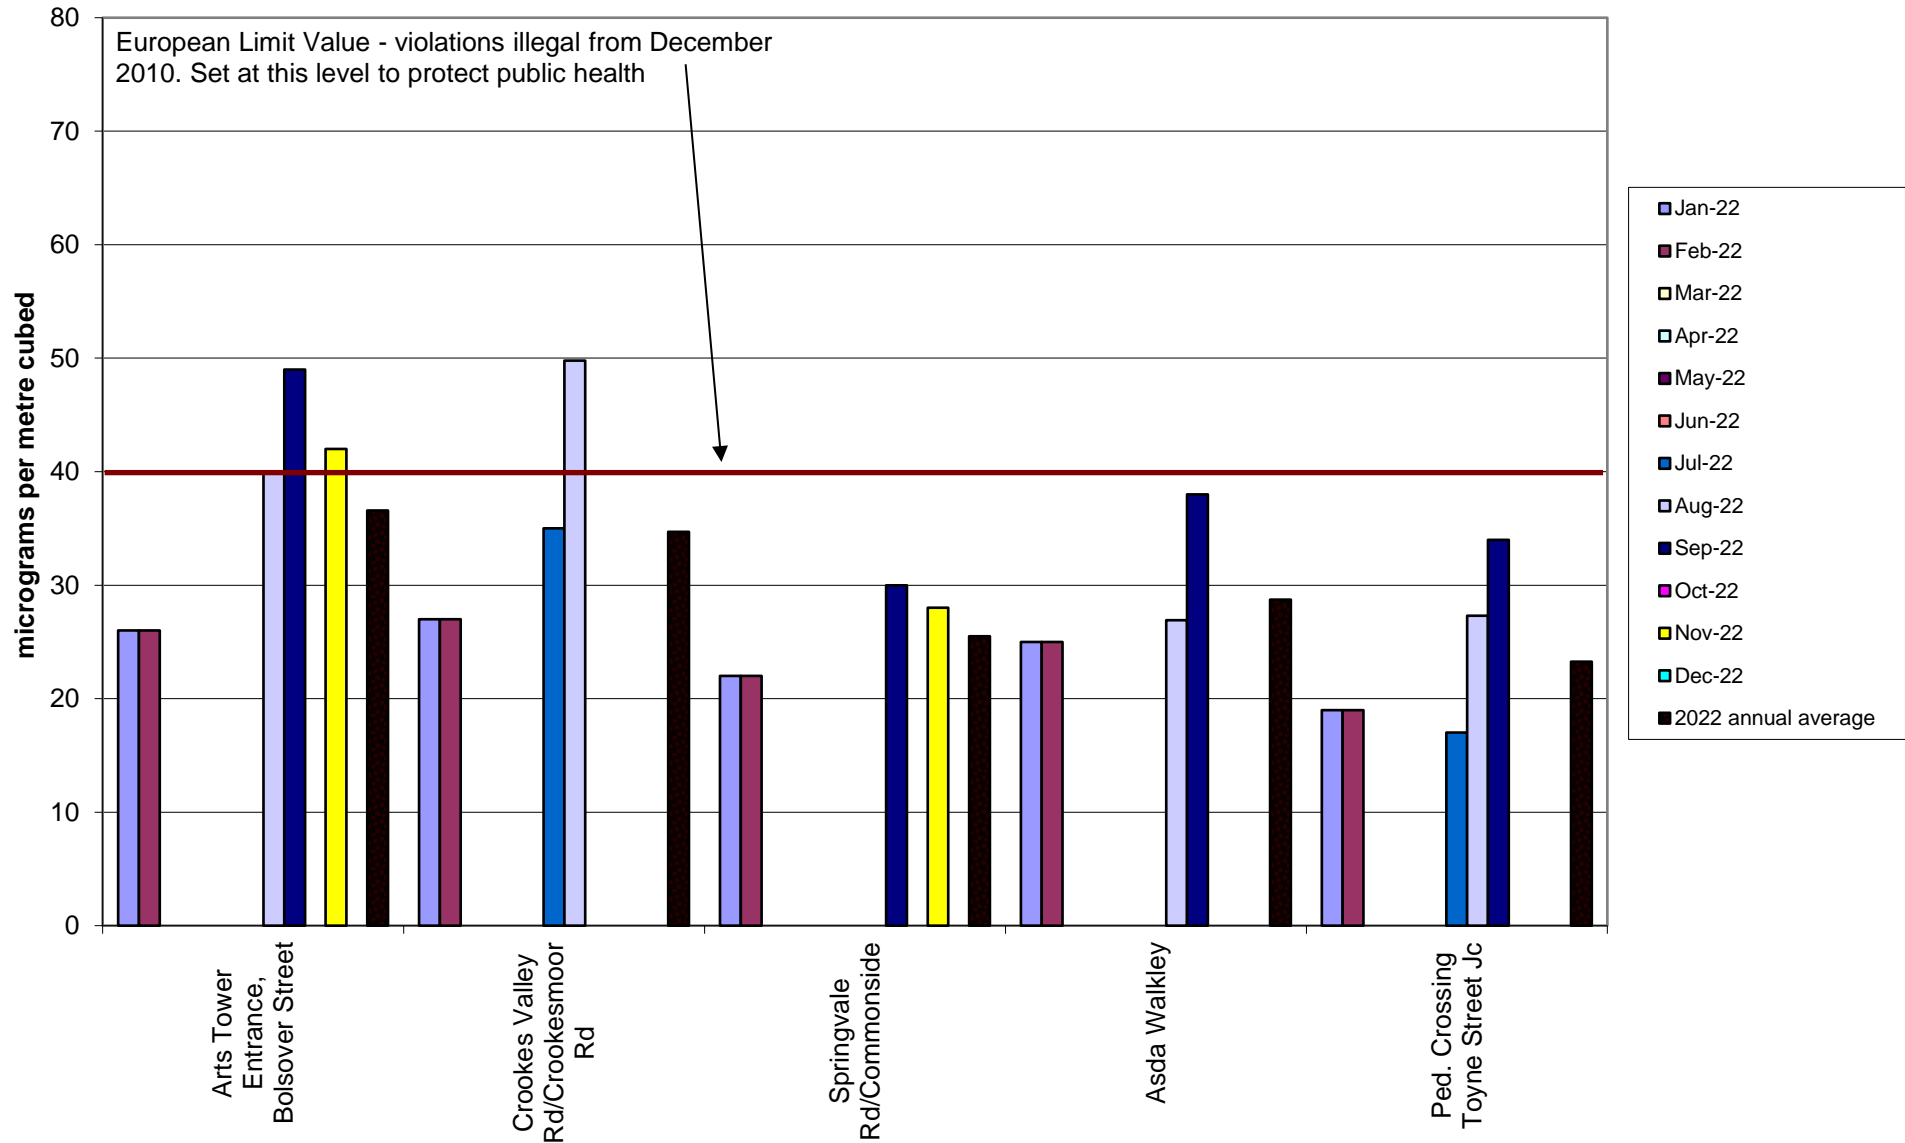

Abbeydale Road Corridor Community Air Quality Monitoring of Nitrogen Dioxide
2022

Burngreave Community Air Quality Monitoring of Nitrogen Dioxide
2022

Carterknowle and Millhouses Community Air Quality Monitoring of Nitrogen Dioxide
2022

Crookesmoor Community Air Quality Monitoring of Nitrogen Dioxide
2022

Darnall Community Air Quality Monitoring of Nitrogen Dioxide
2022

Deepcar Community Air Quality Monitoring of Nitrogen Dioxide
2022

Ecclesall Community Air Quality Monitoring of Nitrogen Dioxide
2022

Hallam Community Air Quality Monitoring of Nitrogen Dioxide 2022

Heeley-Meersbrook Community Air Quality Monitoring of Nitrogen Dioxide 2022

Hunter's Bar School Community Air Quality Monitoring of Nitrogen Dioxide 2022