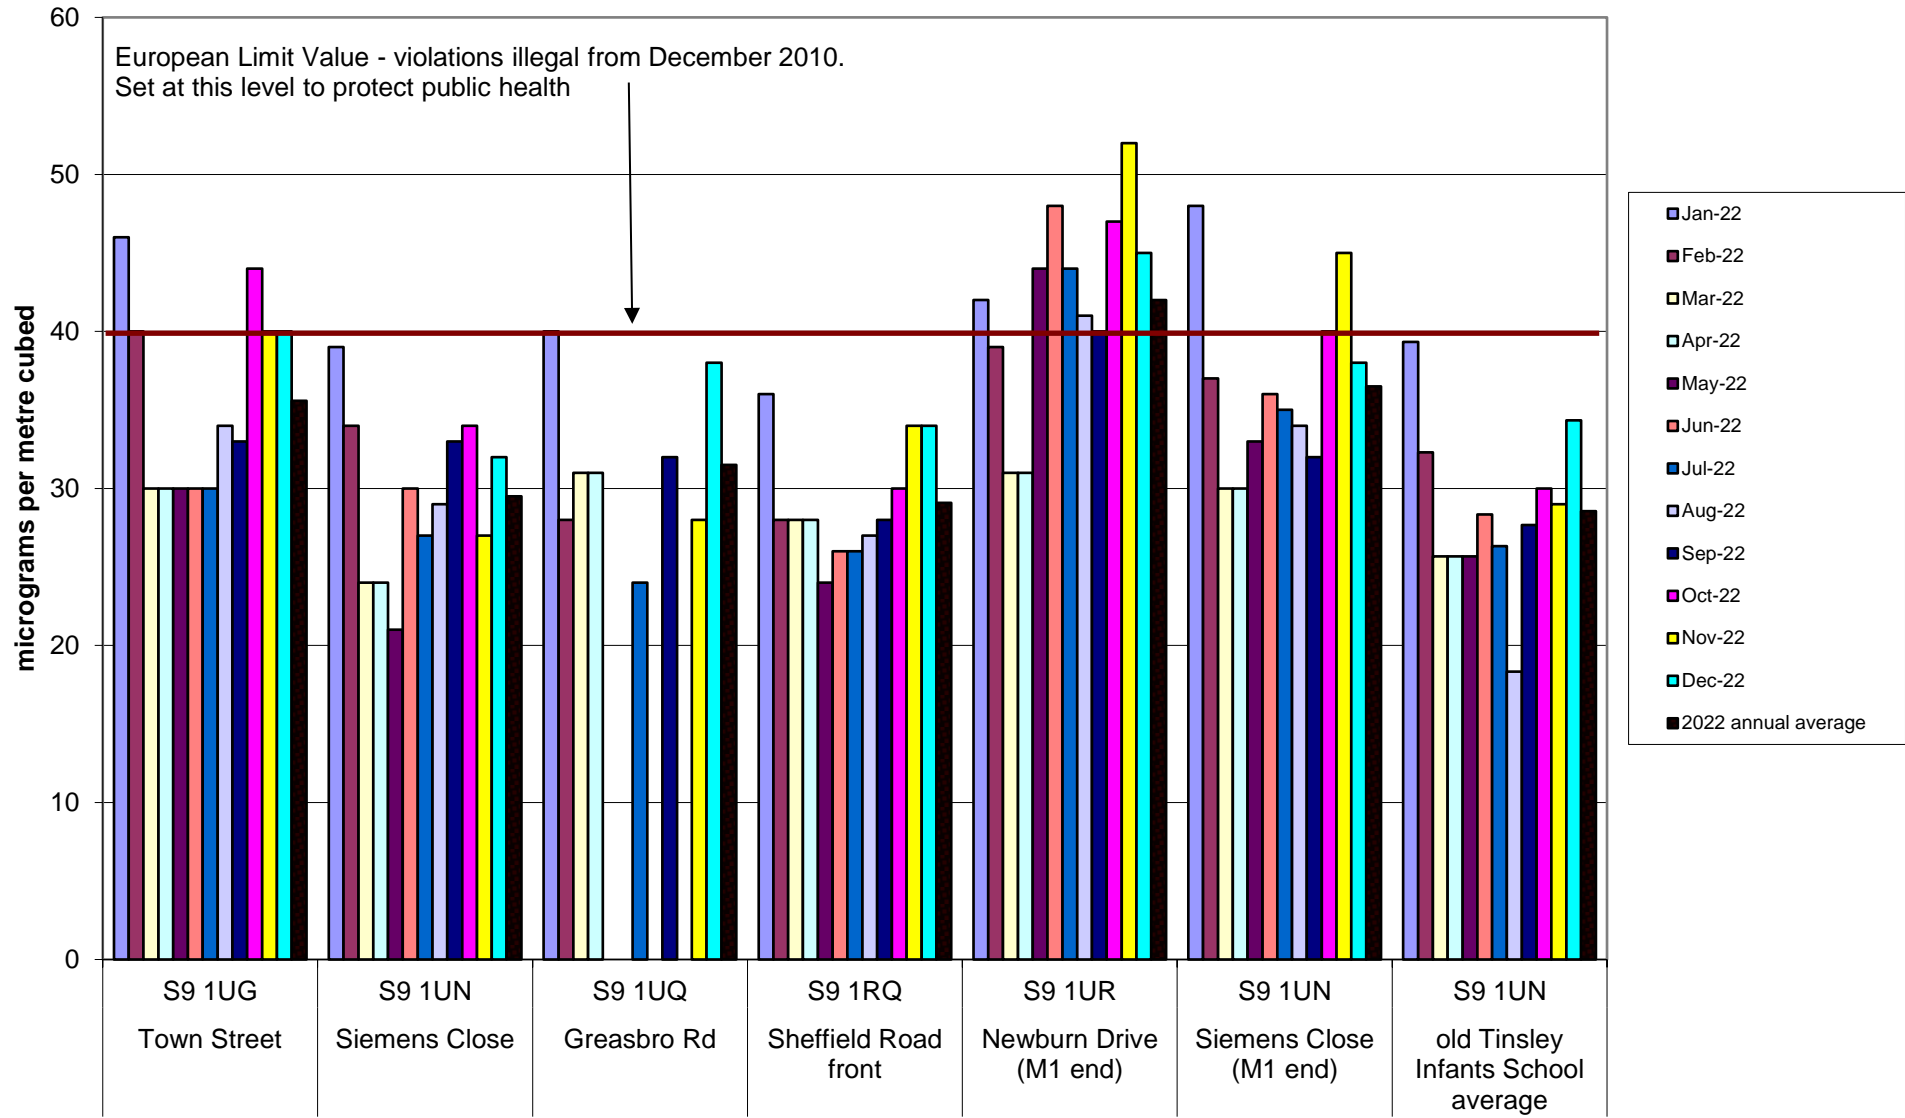

Hallam Community Air Quality Monitoring of Nitrogen Dioxide 2022

Heeley-Meersbrook Community Air Quality Monitoring of Nitrogen Dioxide 2022

Hunter's Bar School Community Air Quality Monitoring of Nitrogen Dioxide 2022

Kelham Community Air Quality Monitoring of Nitrogen Dioxide
2022

Miscellaneous Community Air Quality Monitoring of Nitrogen Dioxide
2022

Nether Edge Community Air Quality Monitoring of Nitrogen Dioxide 2022

Parkwood Springs Community Air Quality Monitoring of Nitrogen Dioxide
2022

Tinsley Community Air Quality Monitoring of Nitrogen Dioxide
2022

Walkley Community Air Quality Monitoring of Nitrogen Dioxide
2022