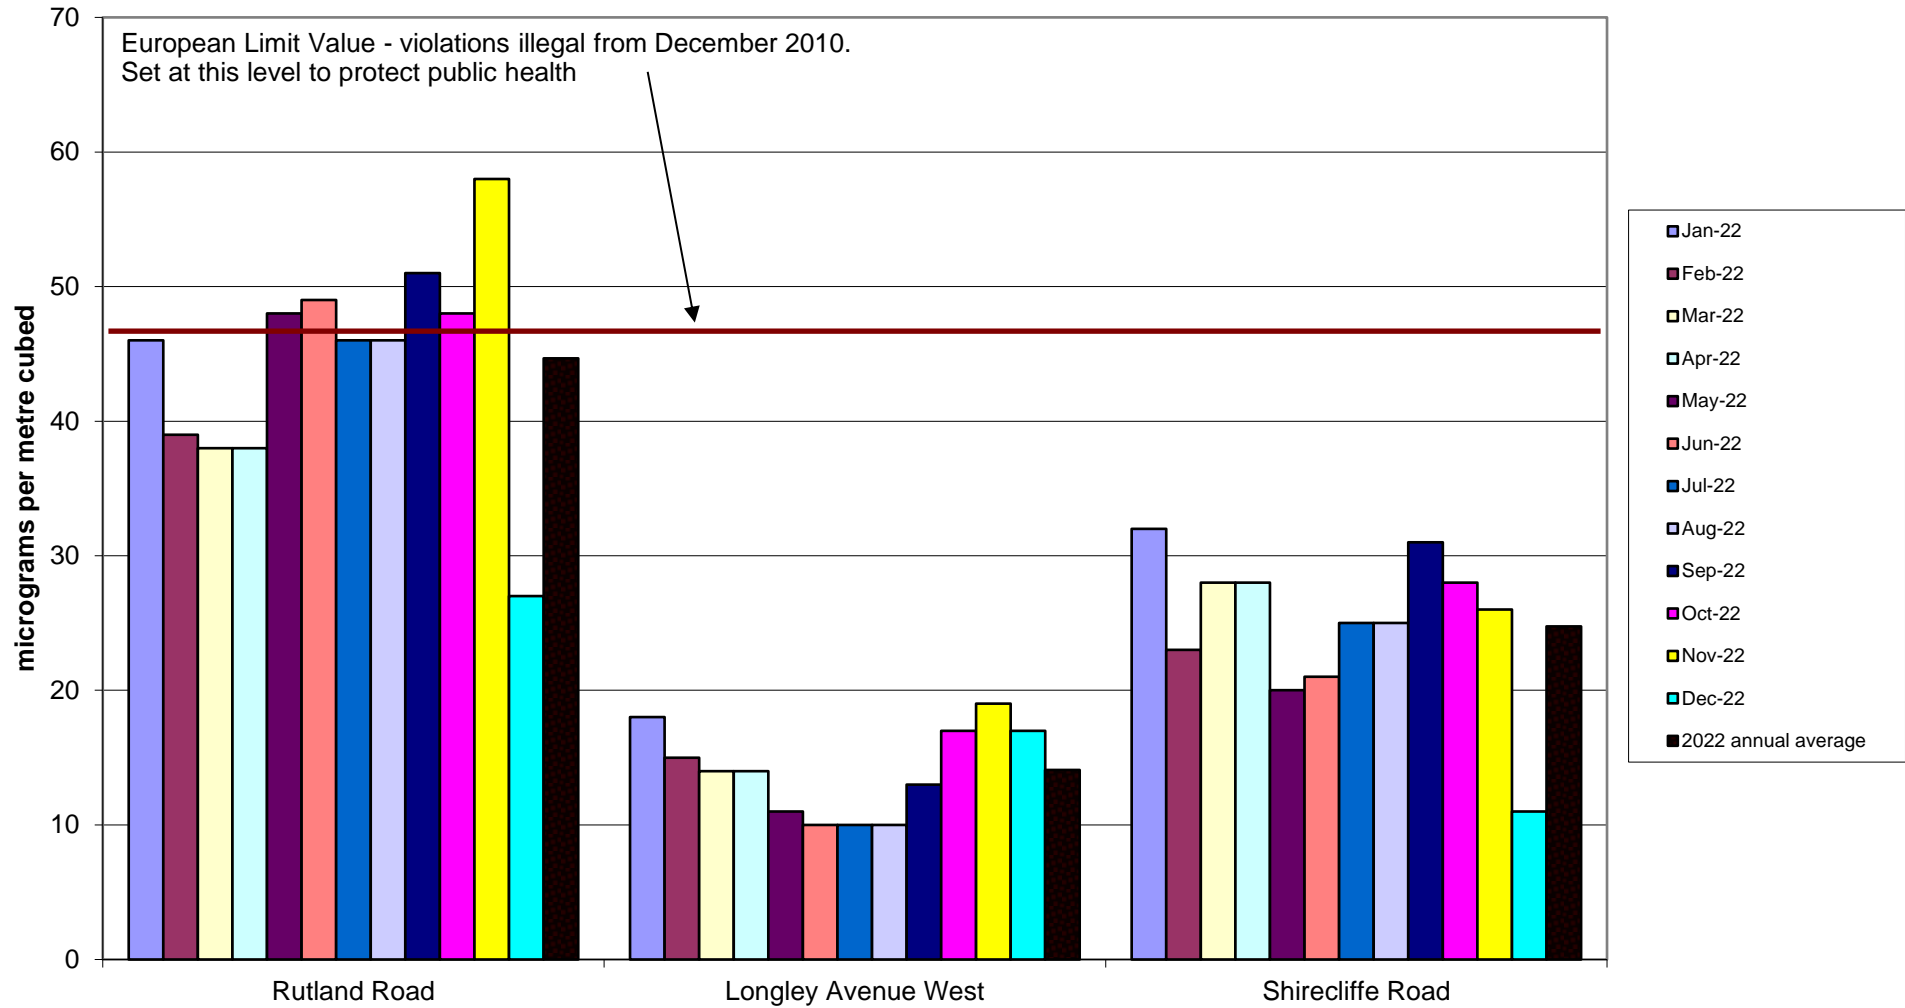

Hallam Community Air Quality Monitoring of Nitrogen Dioxide 2022

Heeley-Meersbrook Community Air Quality Monitoring of Nitrogen Dioxide 2022

Hunter's Bar School Community Air Quality Monitoring of Nitrogen Dioxide 2022

Kelham Community Air Quality Monitoring of Nitrogen Dioxide
2022

Miscellaneous Community Air Quality Monitoring of Nitrogen Dioxide
2022

Nether Edge Community Air Quality Monitoring of Nitrogen Dioxide 2022

Parkwood Springs Community Air Quality Monitoring of Nitrogen Dioxide
2022

Tinsley Community Air Quality Monitoring of Nitrogen Dioxide
2022

Walkley Community Air Quality Monitoring of Nitrogen Dioxide
2022