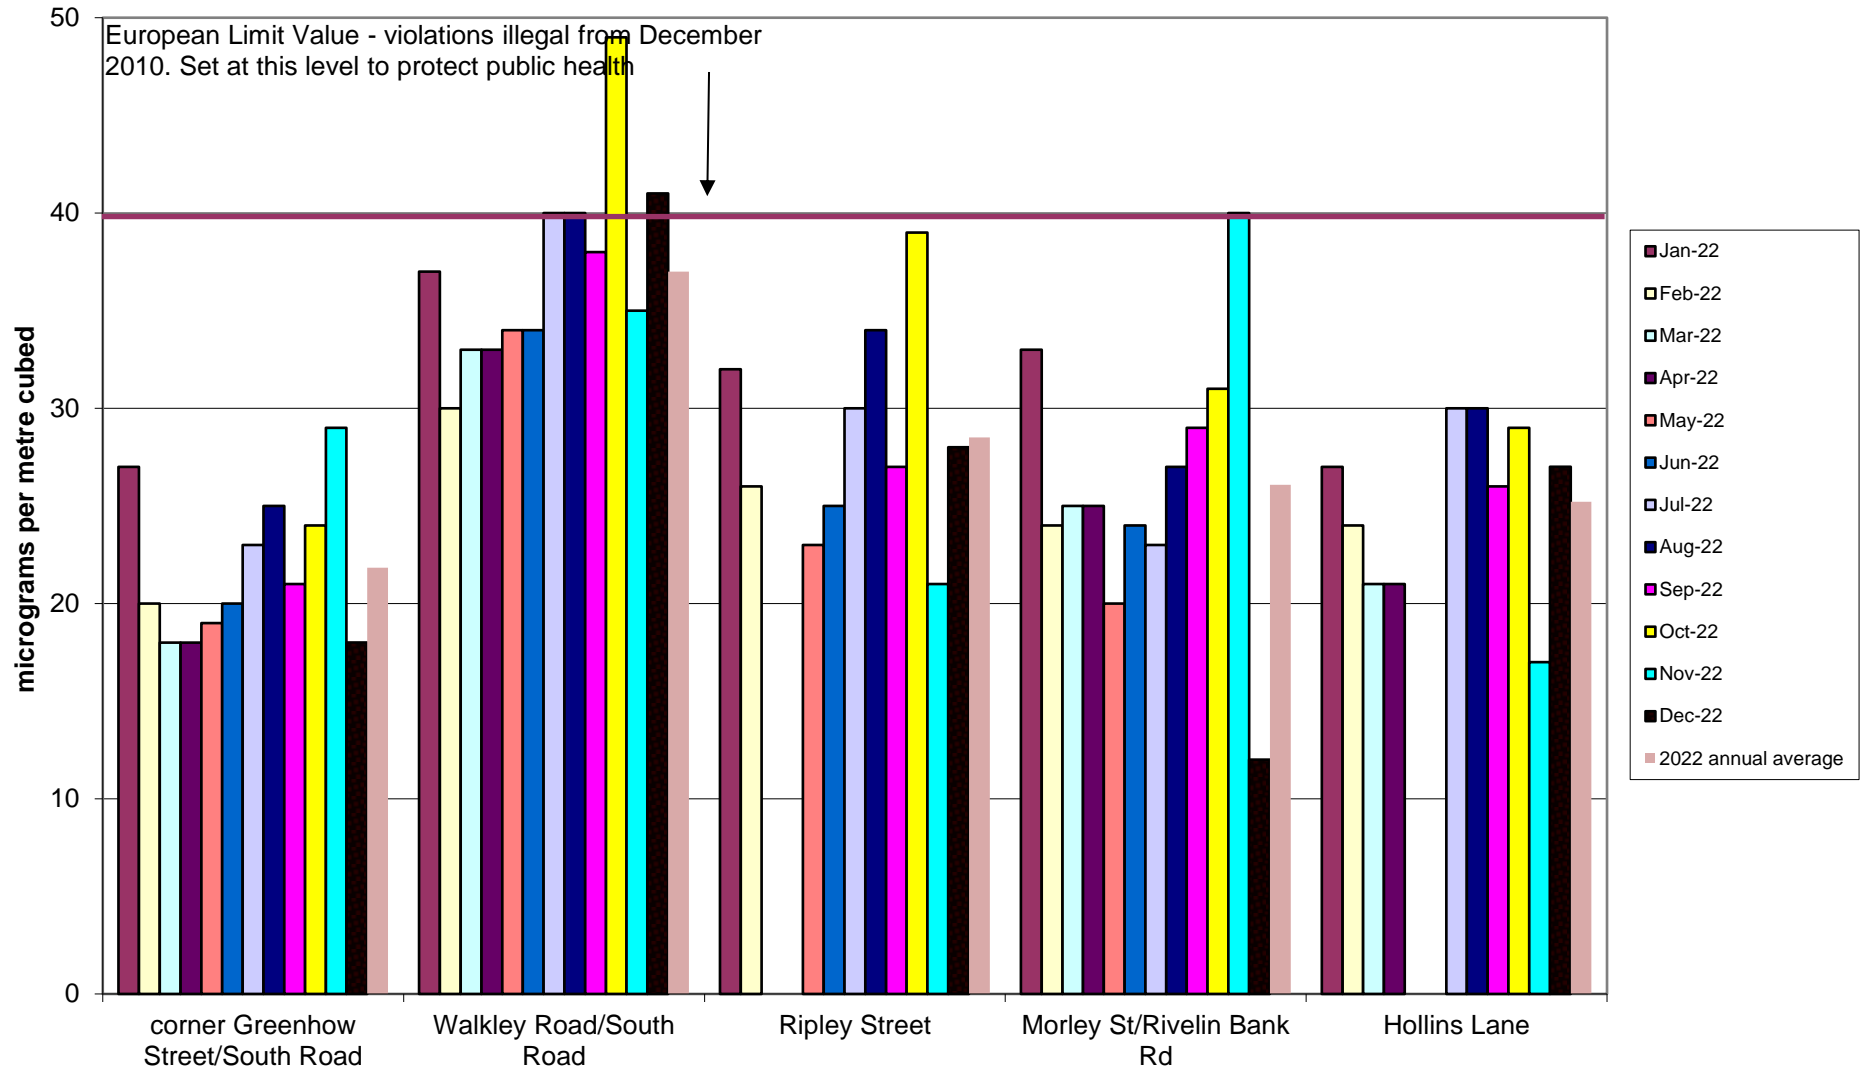

Walkley Community Air Quality Monitoring of Nitrogen Dioxide
2022