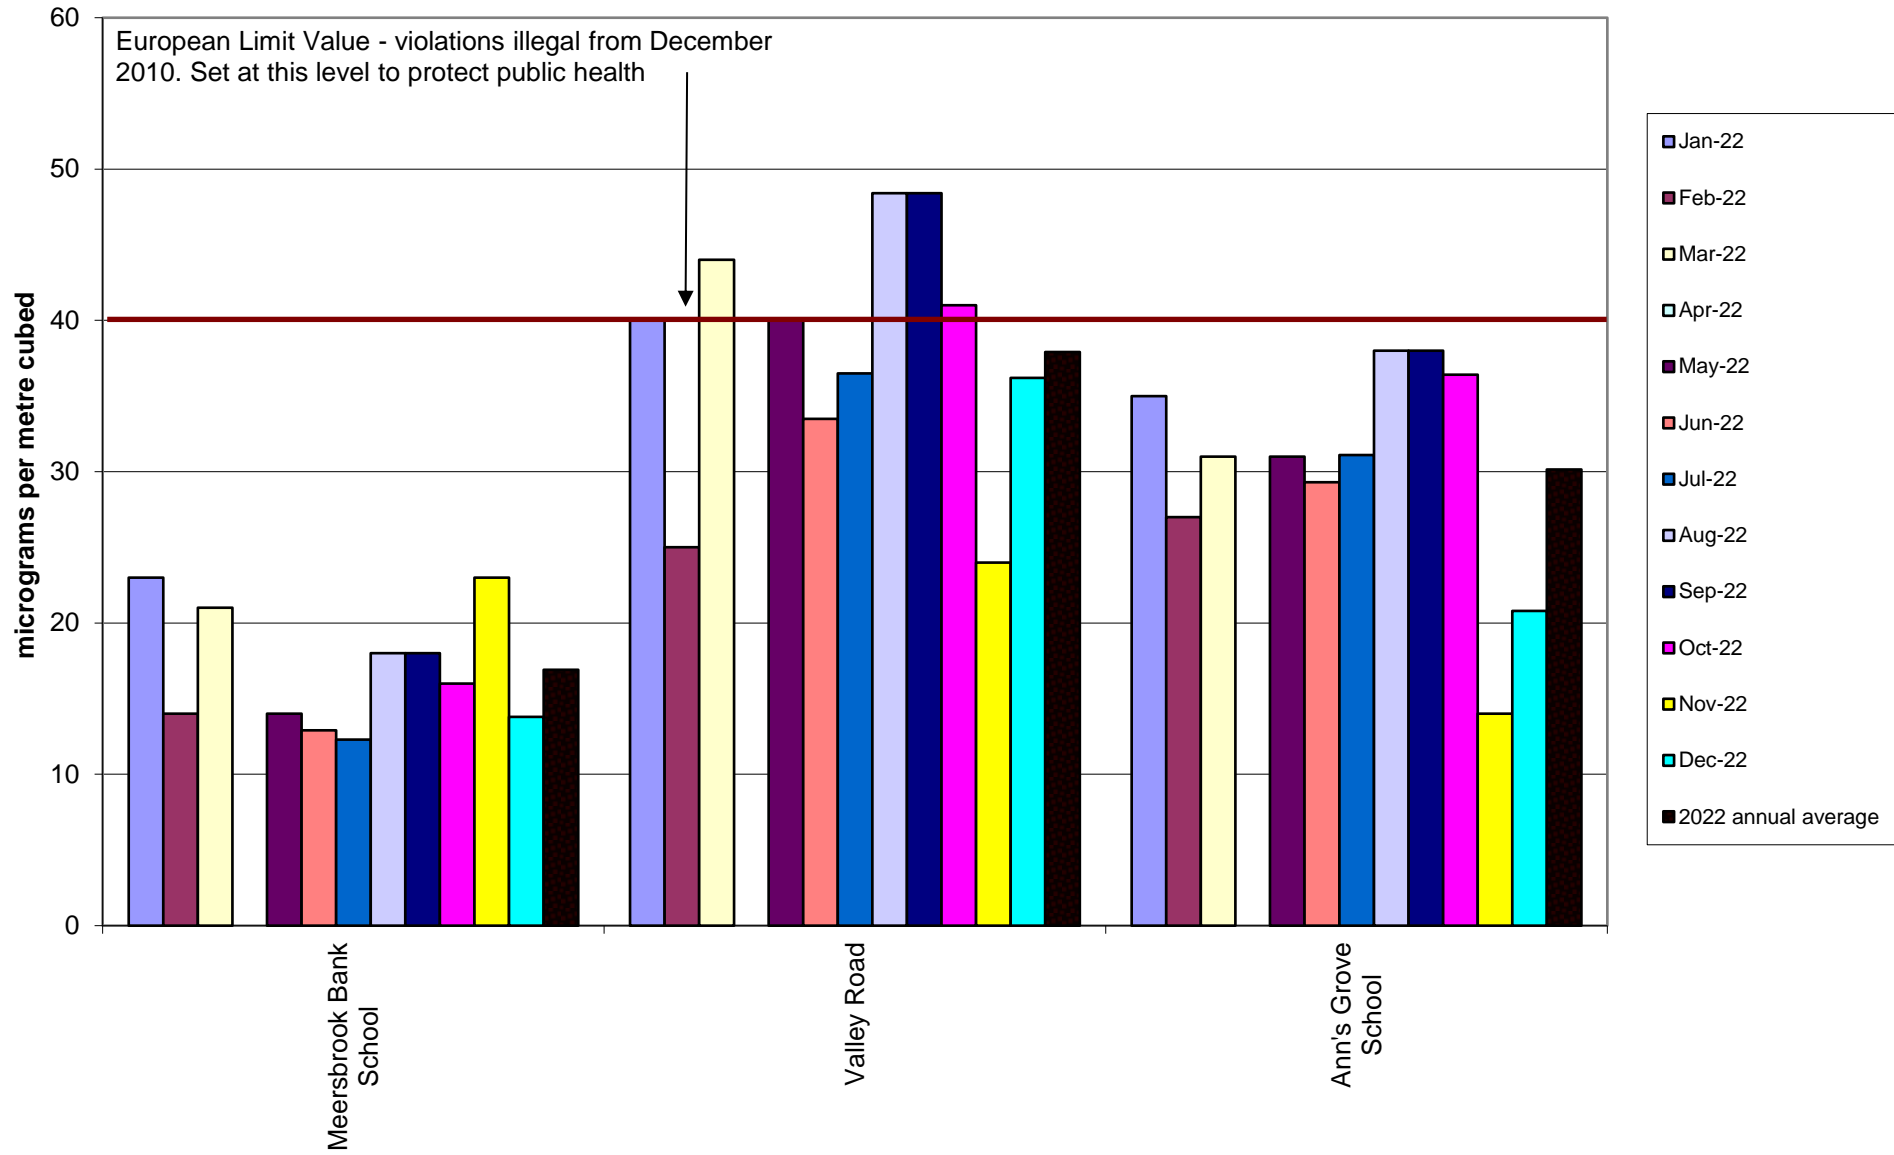

Crookesmoor Community Air Quality Monitoring of Nitrogen Dioxide
2022

Darnall Community Air Quality Monitoring of Nitrogen Dioxide
2022

Deepcar Community Air Quality Monitoring of Nitrogen Dioxide
2022

Ecclesall Community Air Quality Monitoring of Nitrogen Dioxide
2022

Hallam Community Air Quality Monitoring of Nitrogen Dioxide 2022

Heeley-Meersbrook Community Air Quality Monitoring of Nitrogen Dioxide 2022

Hunter's Bar School Community Air Quality Monitoring of Nitrogen Dioxide 2022