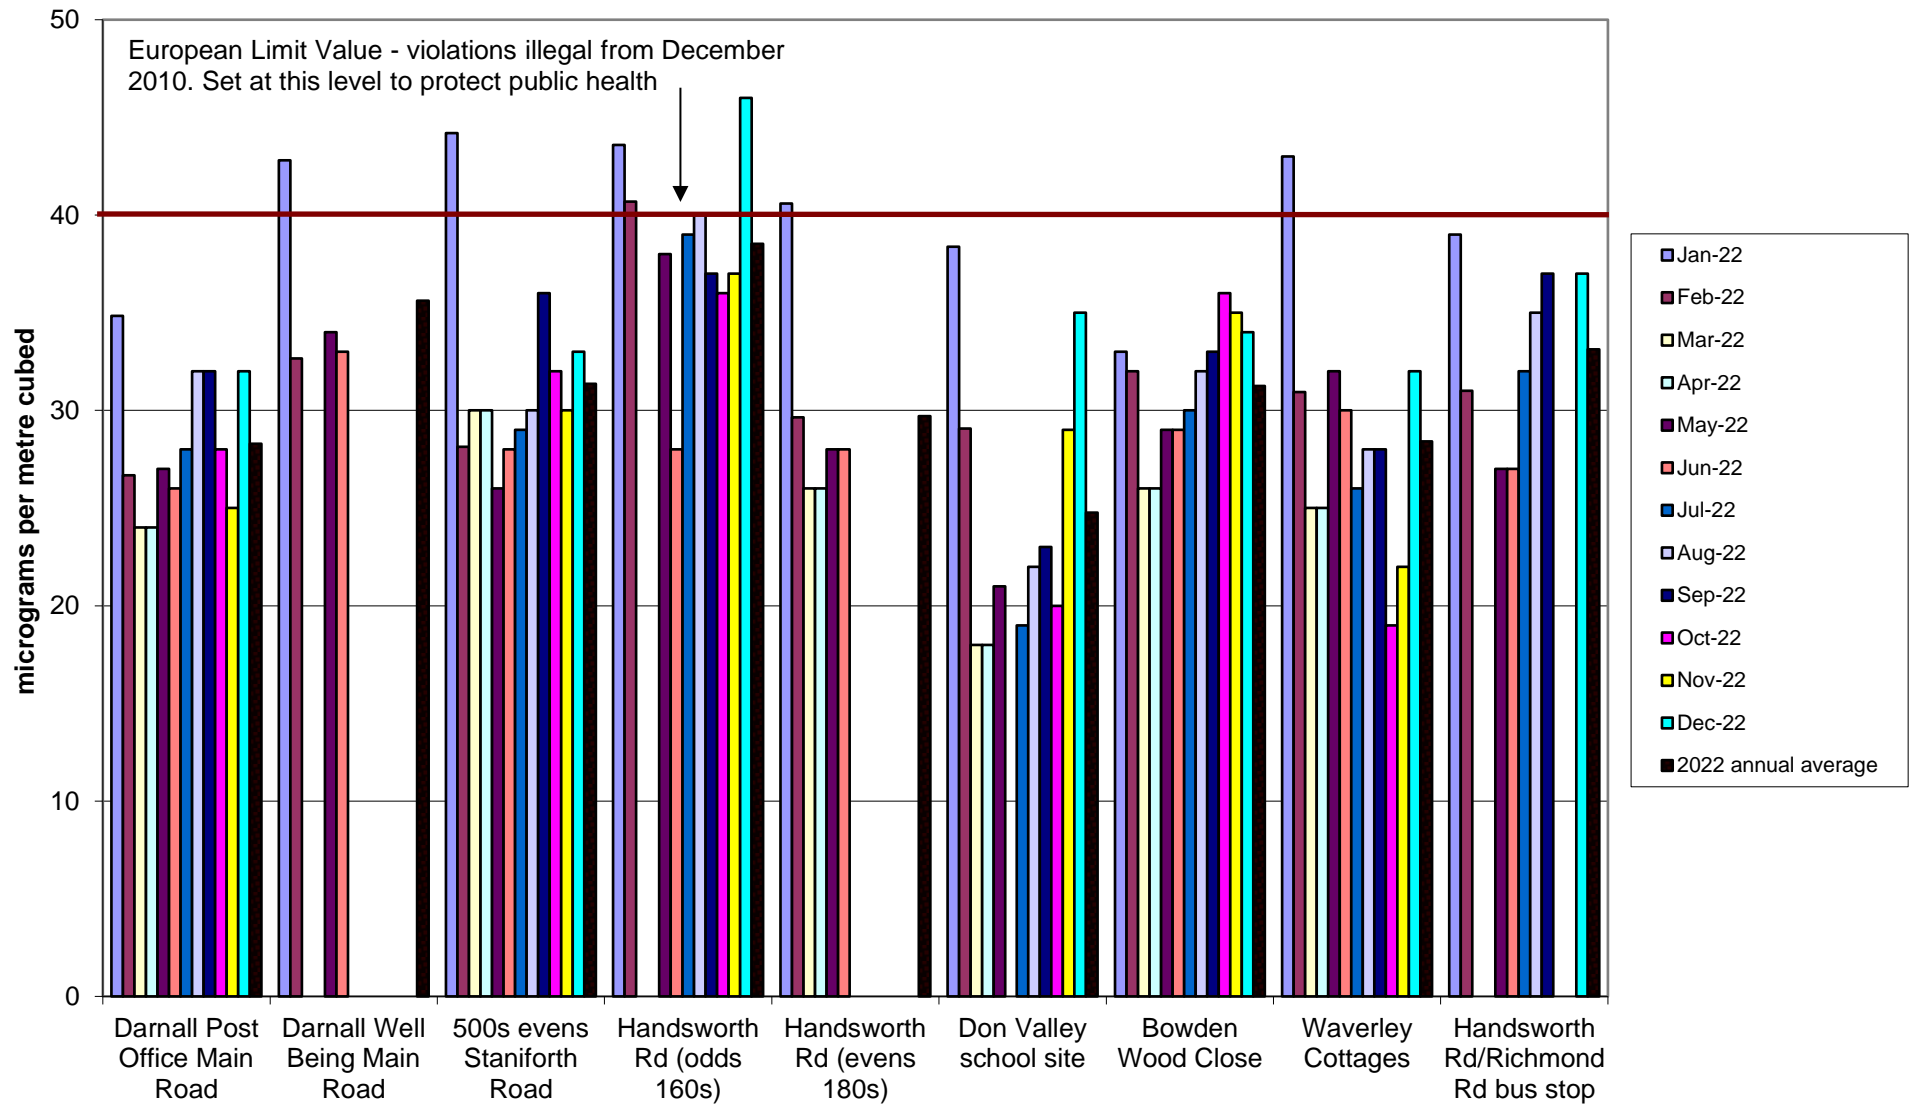

Abbeydale Road Corridor Community Air Quality Monitoring of Nitrogen Dioxide
2022

Burngreave Community Air Quality Monitoring of Nitrogen Dioxide
2022

Carterknowle and Millhouses Community Air Quality Monitoring of Nitrogen Dioxide
2022

Crookesmoor Community Air Quality Monitoring of Nitrogen Dioxide
2022

Darnall Community Air Quality Monitoring of Nitrogen Dioxide
2022

Deepcar Community Air Quality Monitoring of Nitrogen Dioxide
2022

Ecclesall Community Air Quality Monitoring of Nitrogen Dioxide
2022