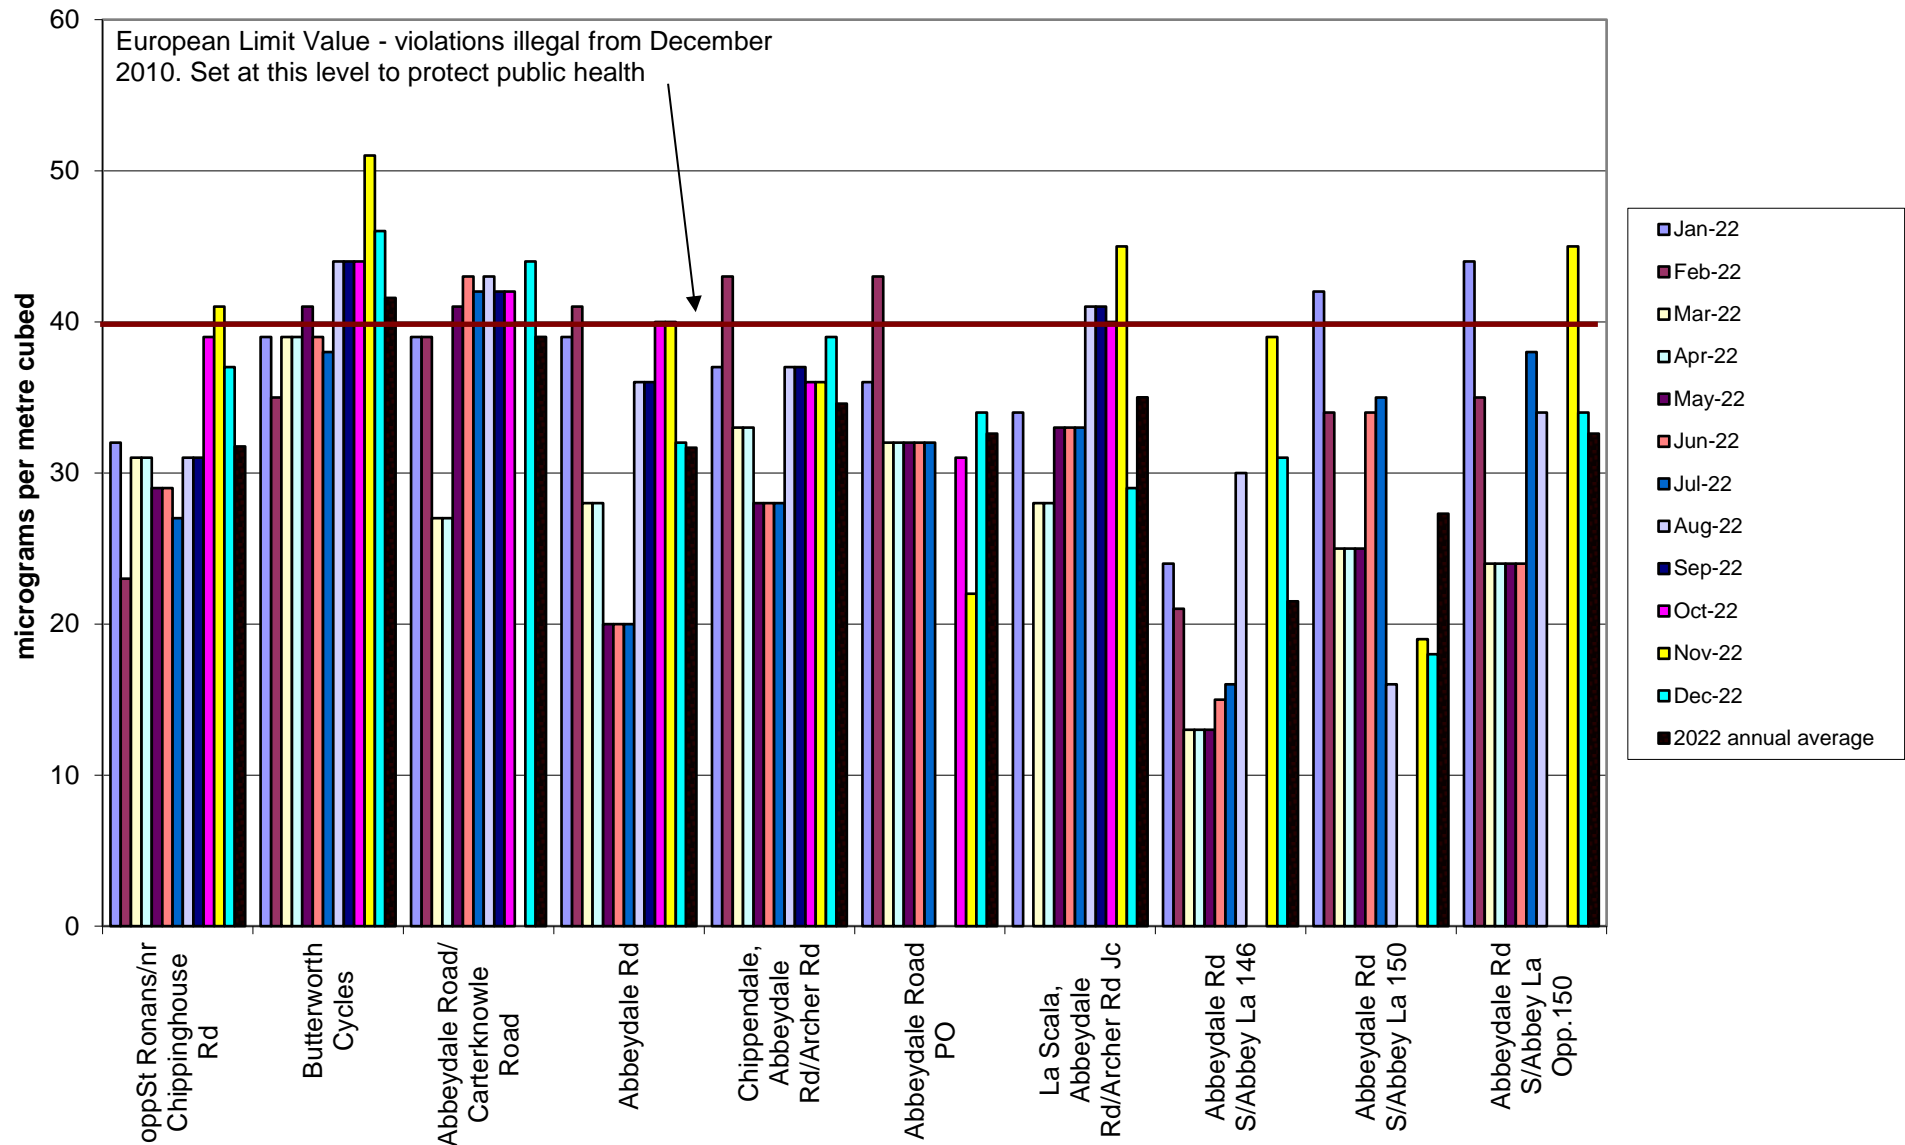

Abbeydale Road Corridor Community Air Quality Monitoring of Nitrogen Dioxide
2022

Burngreave Community Air Quality Monitoring of Nitrogen Dioxide
2022

Carterknowle and Millhouses Community Air Quality Monitoring of Nitrogen Dioxide
2022

Crookesmoor Community Air Quality Monitoring of Nitrogen Dioxide
2022

Darnall Community Air Quality Monitoring of Nitrogen Dioxide
2022

Deepcar Community Air Quality Monitoring of Nitrogen Dioxide
2022

Ecclesall Community Air Quality Monitoring of Nitrogen Dioxide
2022

Hallam Community Air Quality Monitoring of Nitrogen Dioxide 2022

Heeley-Meersbrook Community Air Quality Monitoring of Nitrogen Dioxide 2022

Hunter's Bar School Community Air Quality Monitoring of Nitrogen Dioxide 2022