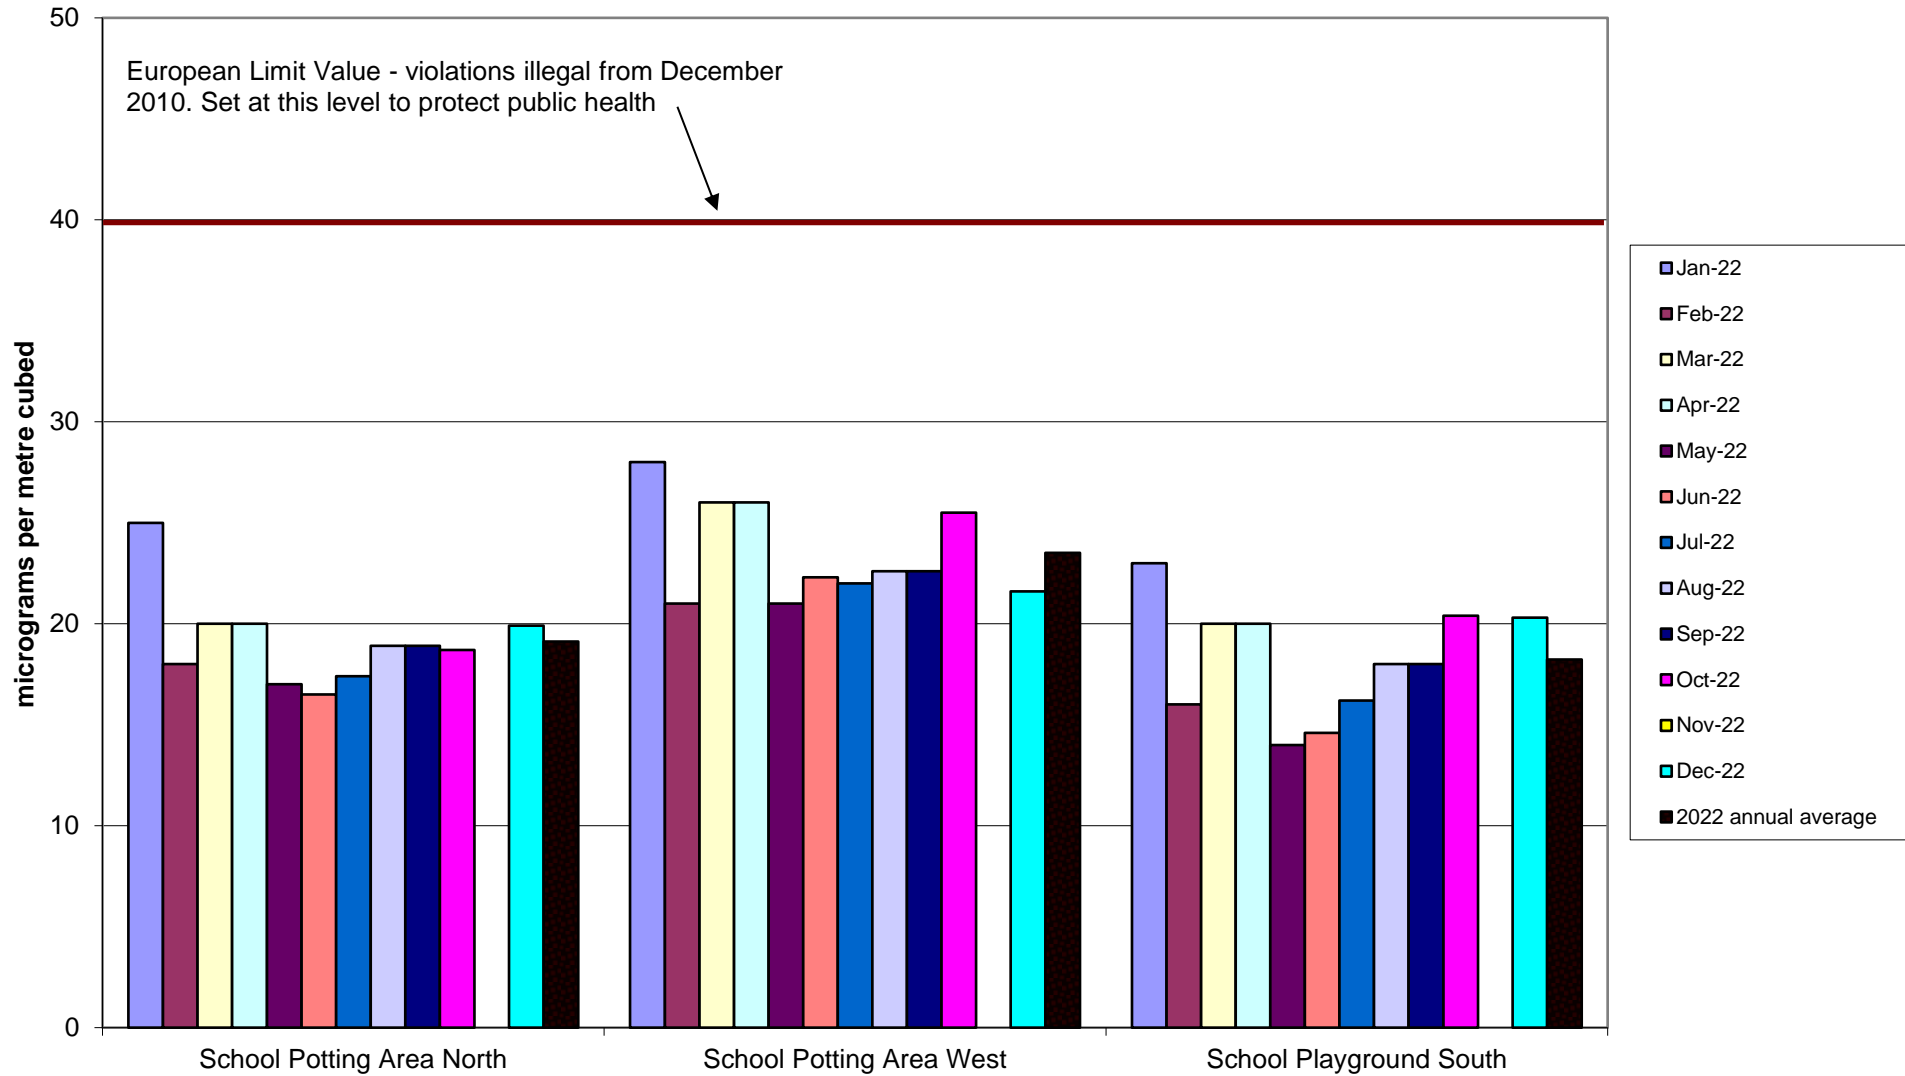

Crookesmoor Community Air Quality Monitoring of Nitrogen Dioxide
2022

Darnall Community Air Quality Monitoring of Nitrogen Dioxide
2022

Deepcar Community Air Quality Monitoring of Nitrogen Dioxide
2022

Ecclesall Community Air Quality Monitoring of Nitrogen Dioxide
2022

Hallam Community Air Quality Monitoring of Nitrogen Dioxide 2022

Heeley-Meersbrook Community Air Quality Monitoring of Nitrogen Dioxide 2022

Hunter's Bar School Community Air Quality Monitoring of Nitrogen Dioxide 2022