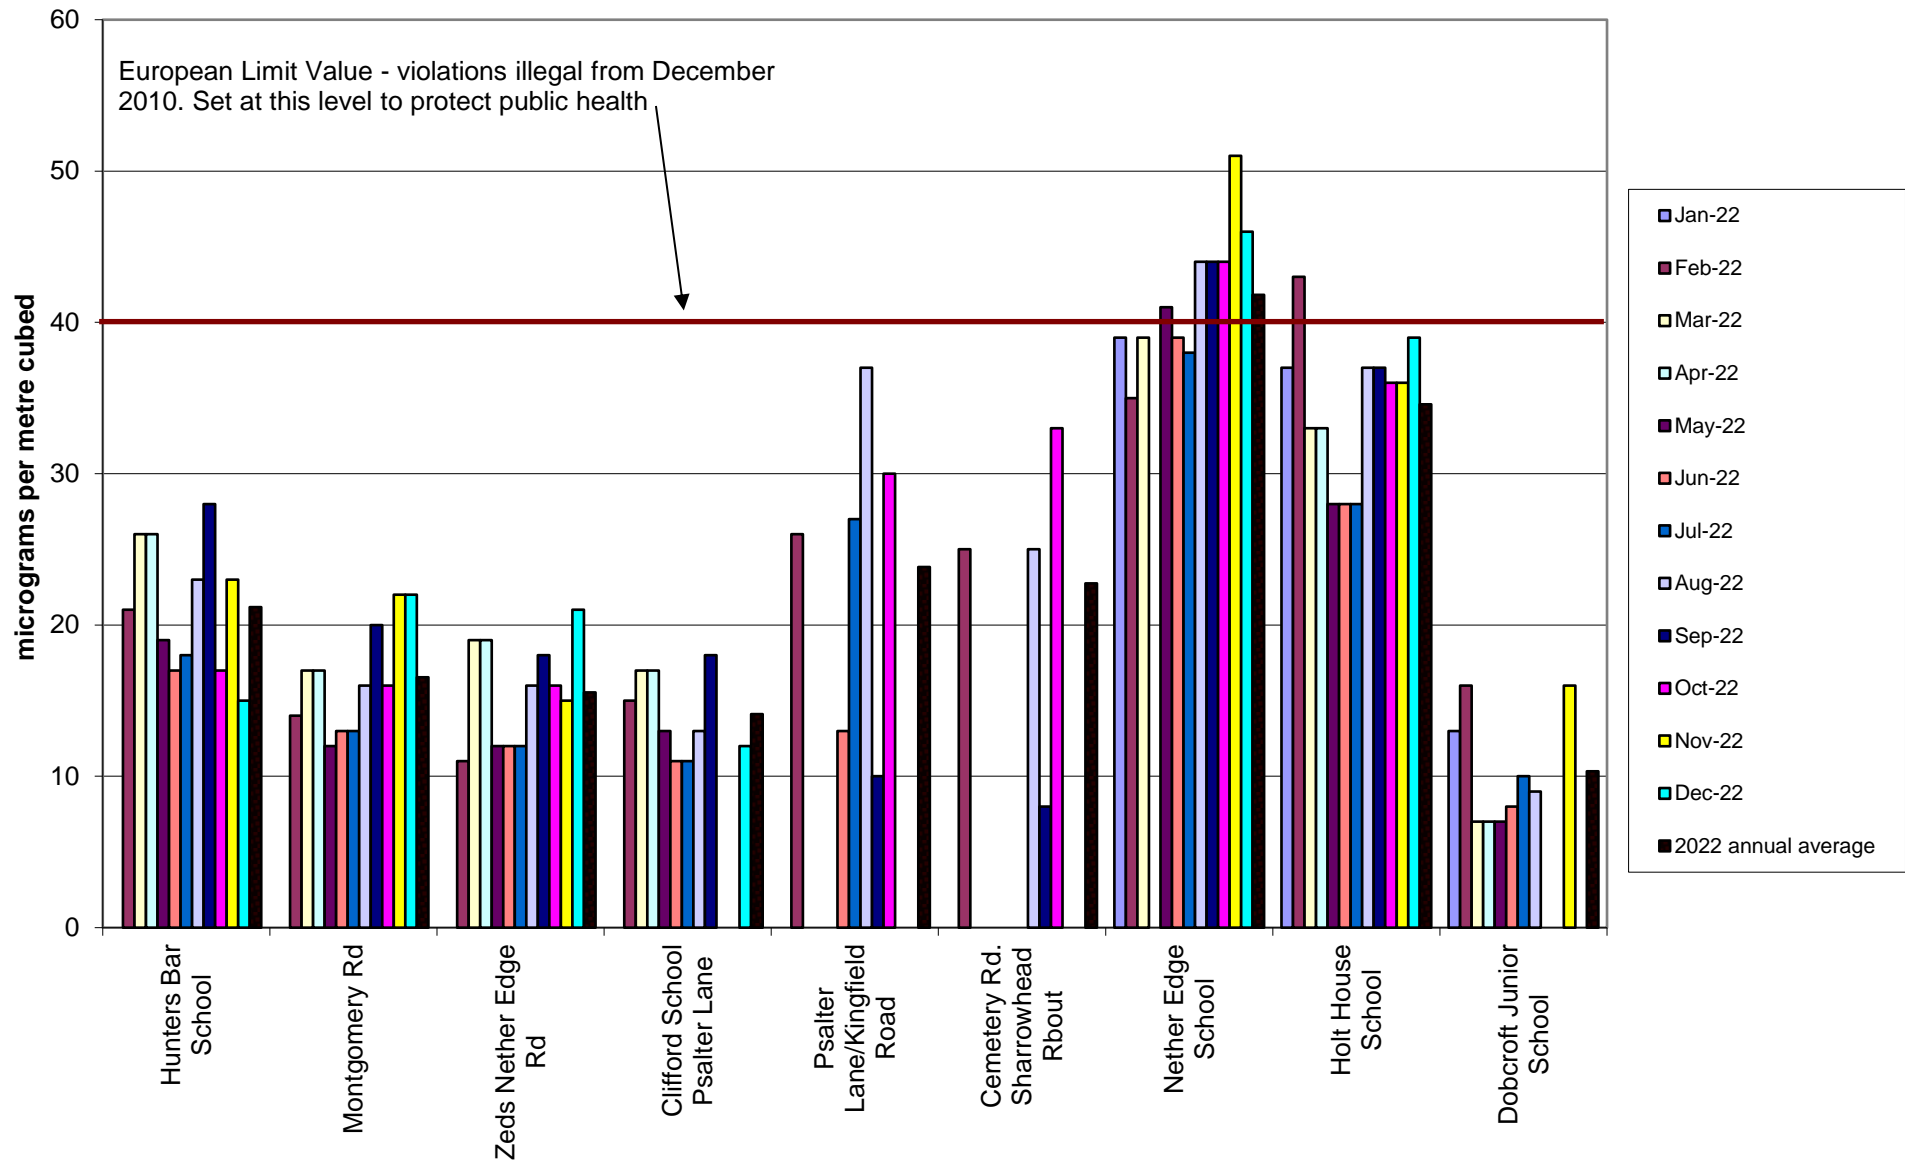

Crookesmoor Community Air Quality Monitoring of Nitrogen Dioxide
2022

Darnall Community Air Quality Monitoring of Nitrogen Dioxide
2022

Deepcar Community Air Quality Monitoring of Nitrogen Dioxide
2022

Ecclesall Community Air Quality Monitoring of Nitrogen Dioxide
2022

Hallam Community Air Quality Monitoring of Nitrogen Dioxide 2022

Heeley-Meersbrook Community Air Quality Monitoring of Nitrogen Dioxide 2022

Hunter's Bar School Community Air Quality Monitoring of Nitrogen Dioxide 2022

Kelham Community Air Quality Monitoring of Nitrogen Dioxide
2022

Miscellaneous Community Air Quality Monitoring of Nitrogen Dioxide
2022

Nether Edge Community Air Quality Monitoring of Nitrogen Dioxide 2022