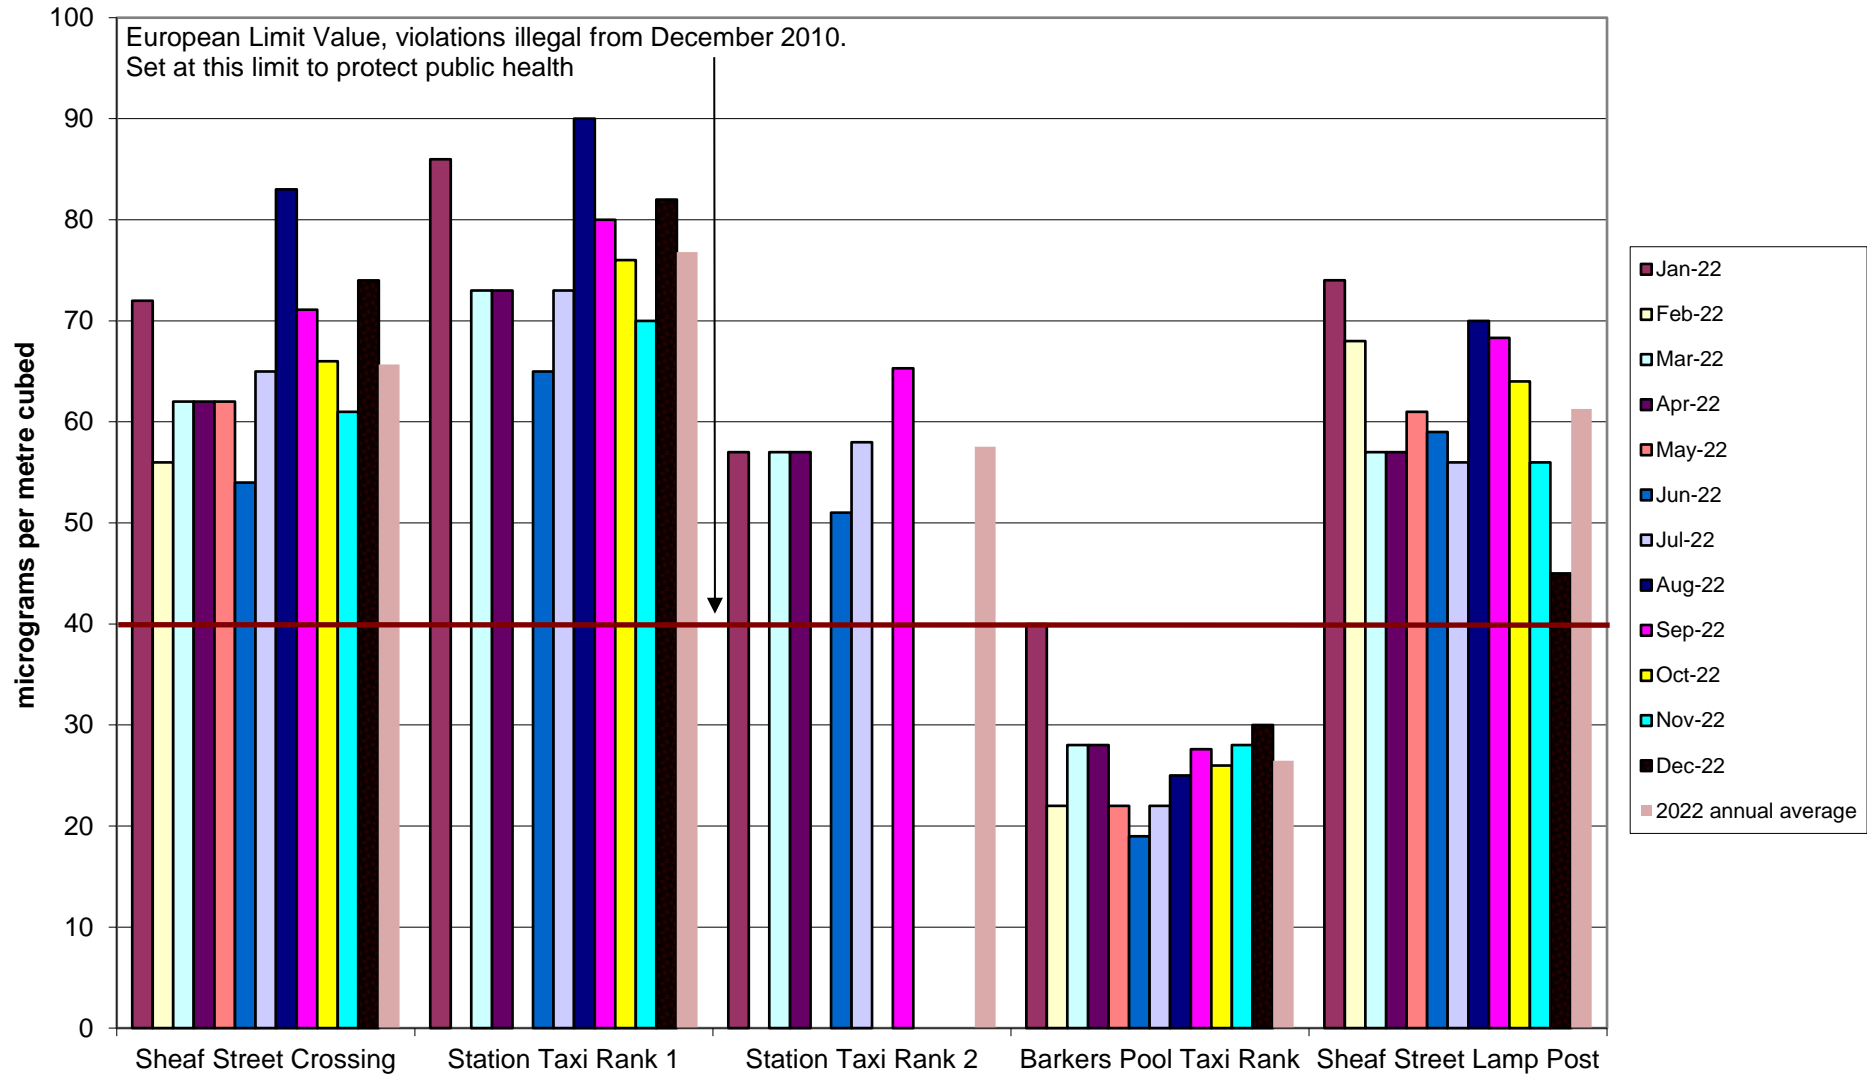

Hallam Community Air Quality Monitoring of Nitrogen Dioxide 2022