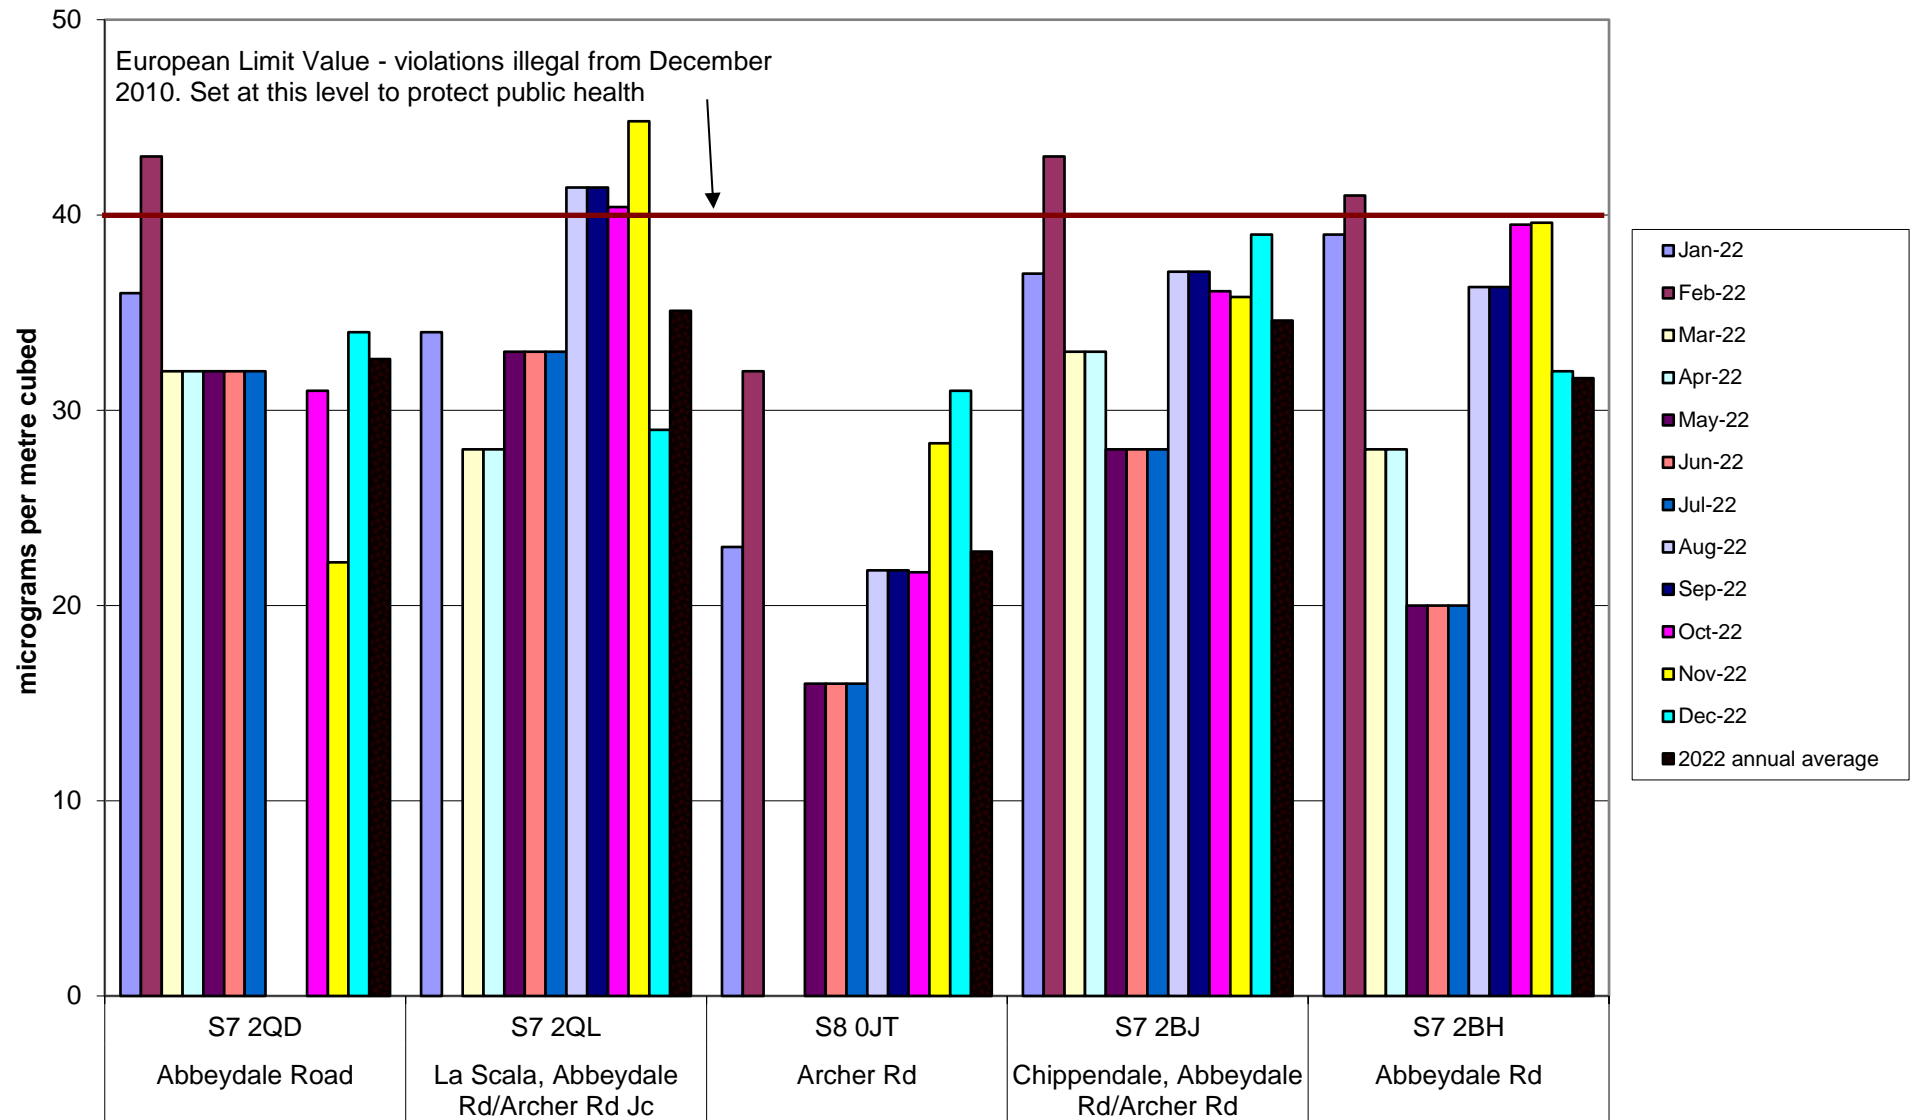

Abbeydale Road Corridor Community Air Quality Monitoring of Nitrogen Dioxide
2022

Burngreave Community Air Quality Monitoring of Nitrogen Dioxide
2022

Carterknowle and Millhouses Community Air Quality Monitoring of Nitrogen Dioxide
2022

Crookesmoor Community Air Quality Monitoring of Nitrogen Dioxide
2022

Darnall Community Air Quality Monitoring of Nitrogen Dioxide
2022

Deepcar Community Air Quality Monitoring of Nitrogen Dioxide
2022

Ecclesall Community Air Quality Monitoring of Nitrogen Dioxide
2022

Hallam Community Air Quality Monitoring of Nitrogen Dioxide 2022

Heeley-Meersbrook Community Air Quality Monitoring of Nitrogen Dioxide 2022

Hunter's Bar School Community Air Quality Monitoring of Nitrogen Dioxide 2022