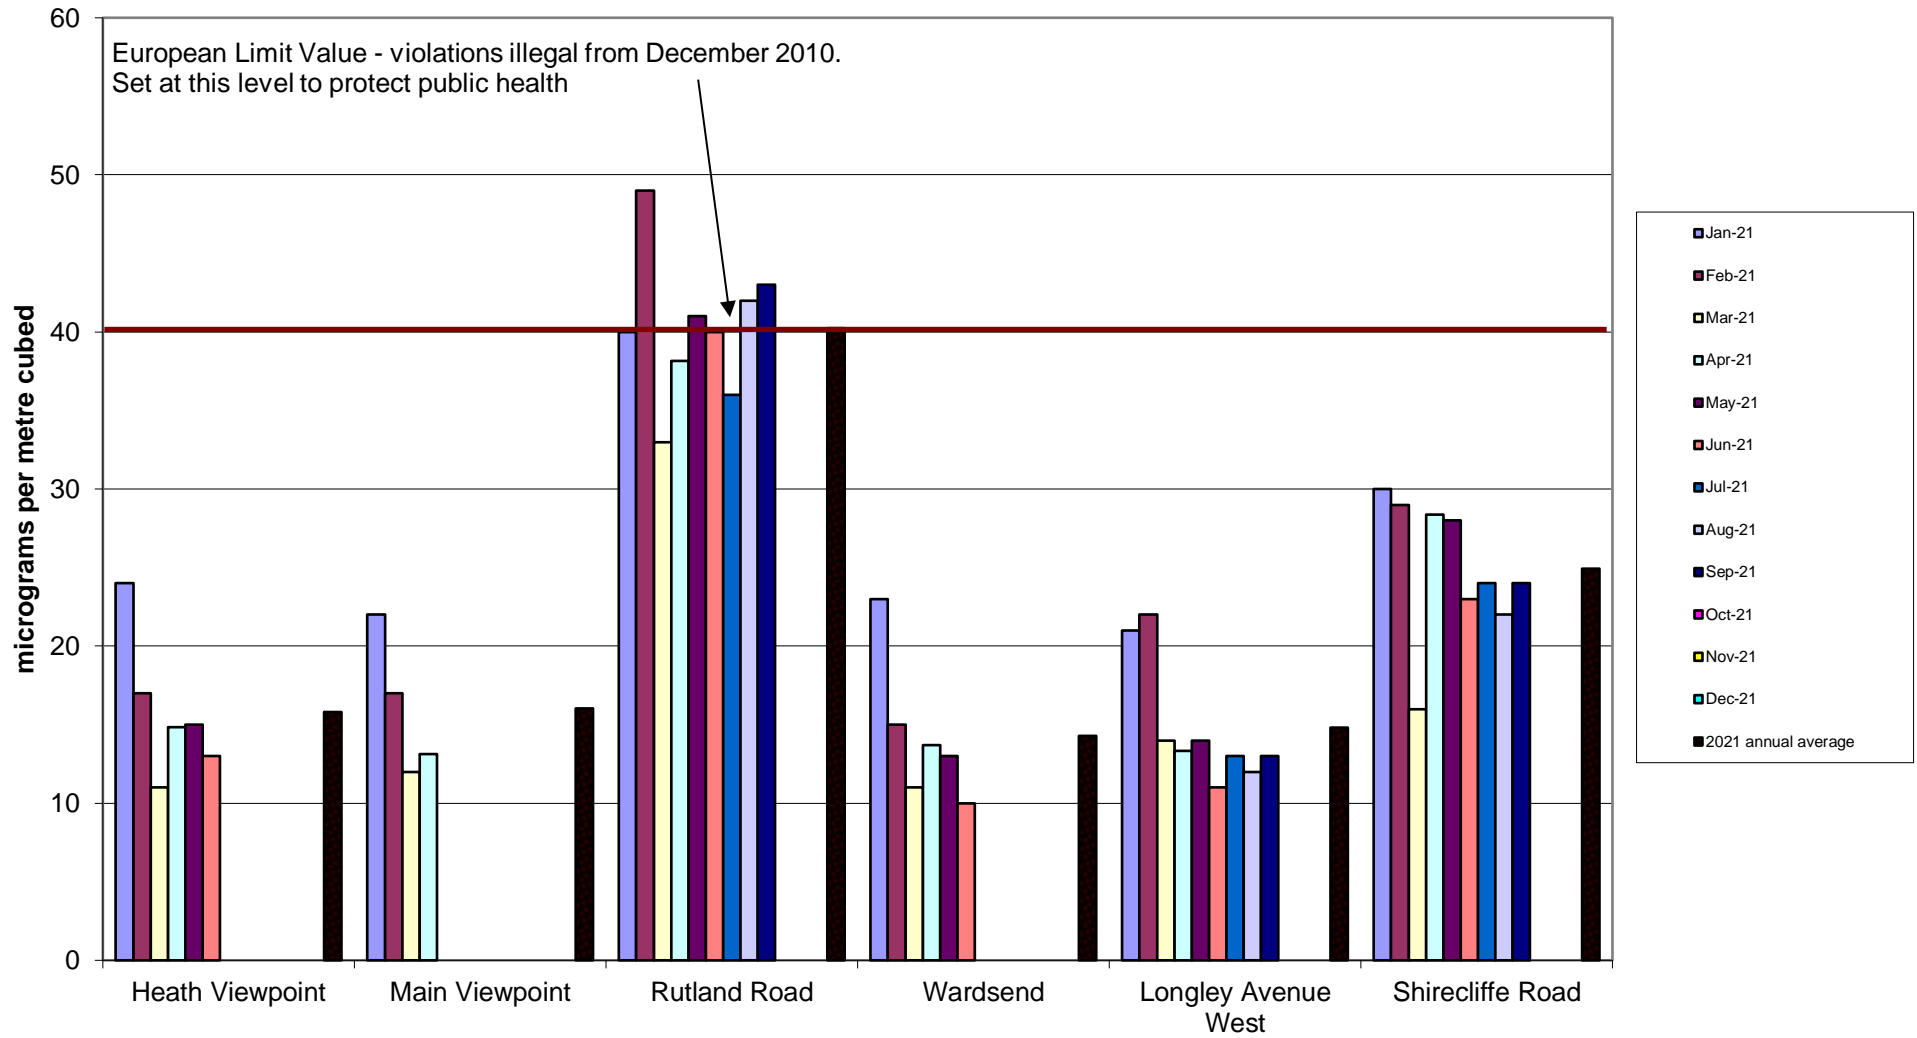

Hallam Community Air Quality Monitoring of Nitrogen Dioxide 2021

Heeley-Meersbrook Community Air Quality Monitoring of Nitrogen Dioxide
2021

Hunter's Bar School Community Air Quality Monitoring of Nitrogen Dioxide
2021

Kelham Community Air Quality Monitoring of Nitrogen Dioxide 2021

Miscellaneous Community Air Quality Monitoring of Nitrogen Dioxide
2021

Nether Edge Community Air Quality Monitoring of Nitrogen Dioxide 2021

Parkwood Springs Community Air Quality Monitoring of Nitrogen Dioxide
2021

Tinsley Community Air Quality Monitoring of Nitrogen Dioxide 2021

Walkley Community Air Quality Monitoring of Nitrogen Dioxide 2021