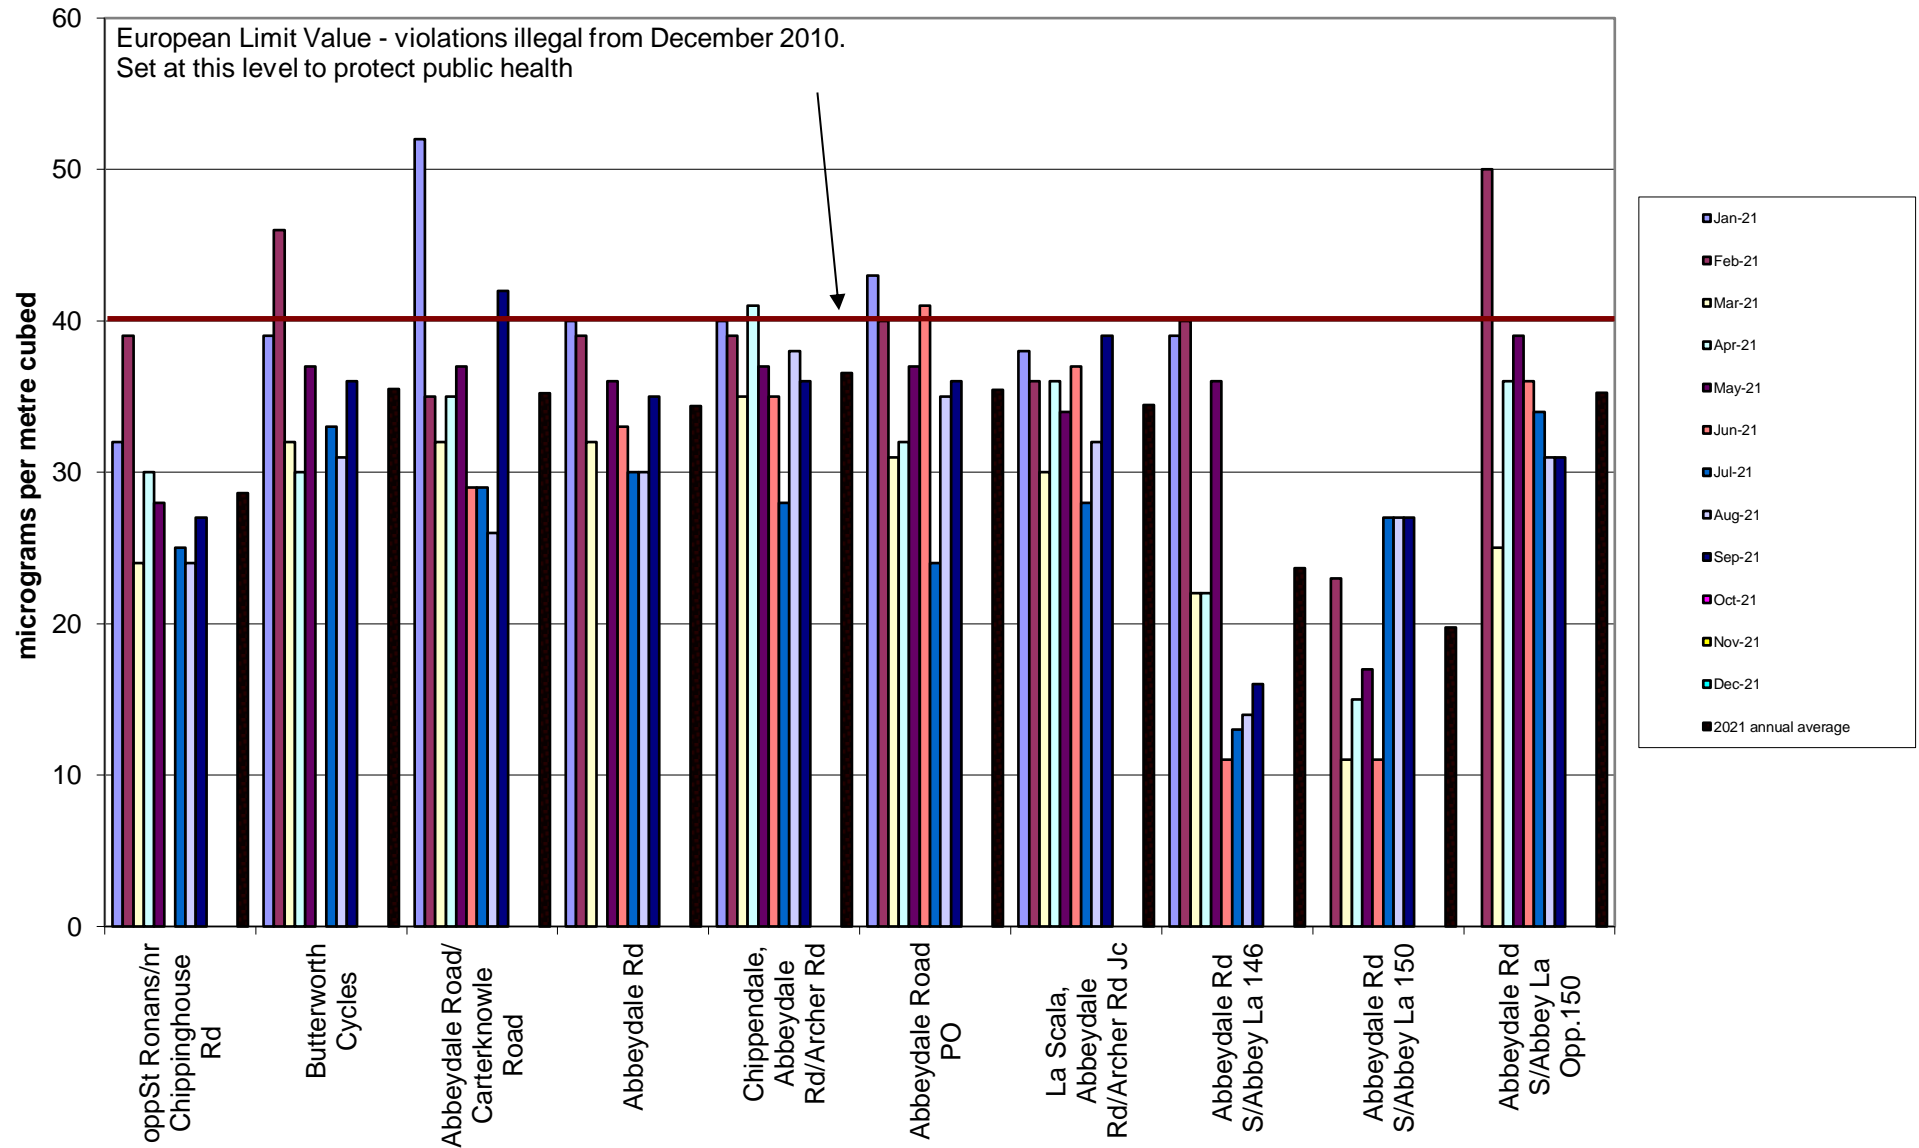

Abbeydale Road Corridor Community Air Quality Monitoring of Nitrogen Dioxide 2021

Burngreave Community Air Quality Monitoring of Nitrogen Dioxide 2021

Carterknowle and Millhouses Community Air Quality Monitoring of Nitrogen Dioxide
2021

Crookesmoor Community Air Quality Monitoring of Nitrogen Dioxide 2021

Darnall Community Air Quality Monitoring of Nitrogen Dioxide
2021

Deepcar Community Air Quality Monitoring of Nitrogen Dioxide
2021

Ecclesall Community Air Quality Monitoring of Nitrogen Dioxide 2020

Hallam Community Air Quality Monitoring of Nitrogen Dioxide 2021

Heeley-Meersbrook Community Air Quality Monitoring of Nitrogen Dioxide
2021

Hunter's Bar School Community Air Quality Monitoring of Nitrogen Dioxide
2021