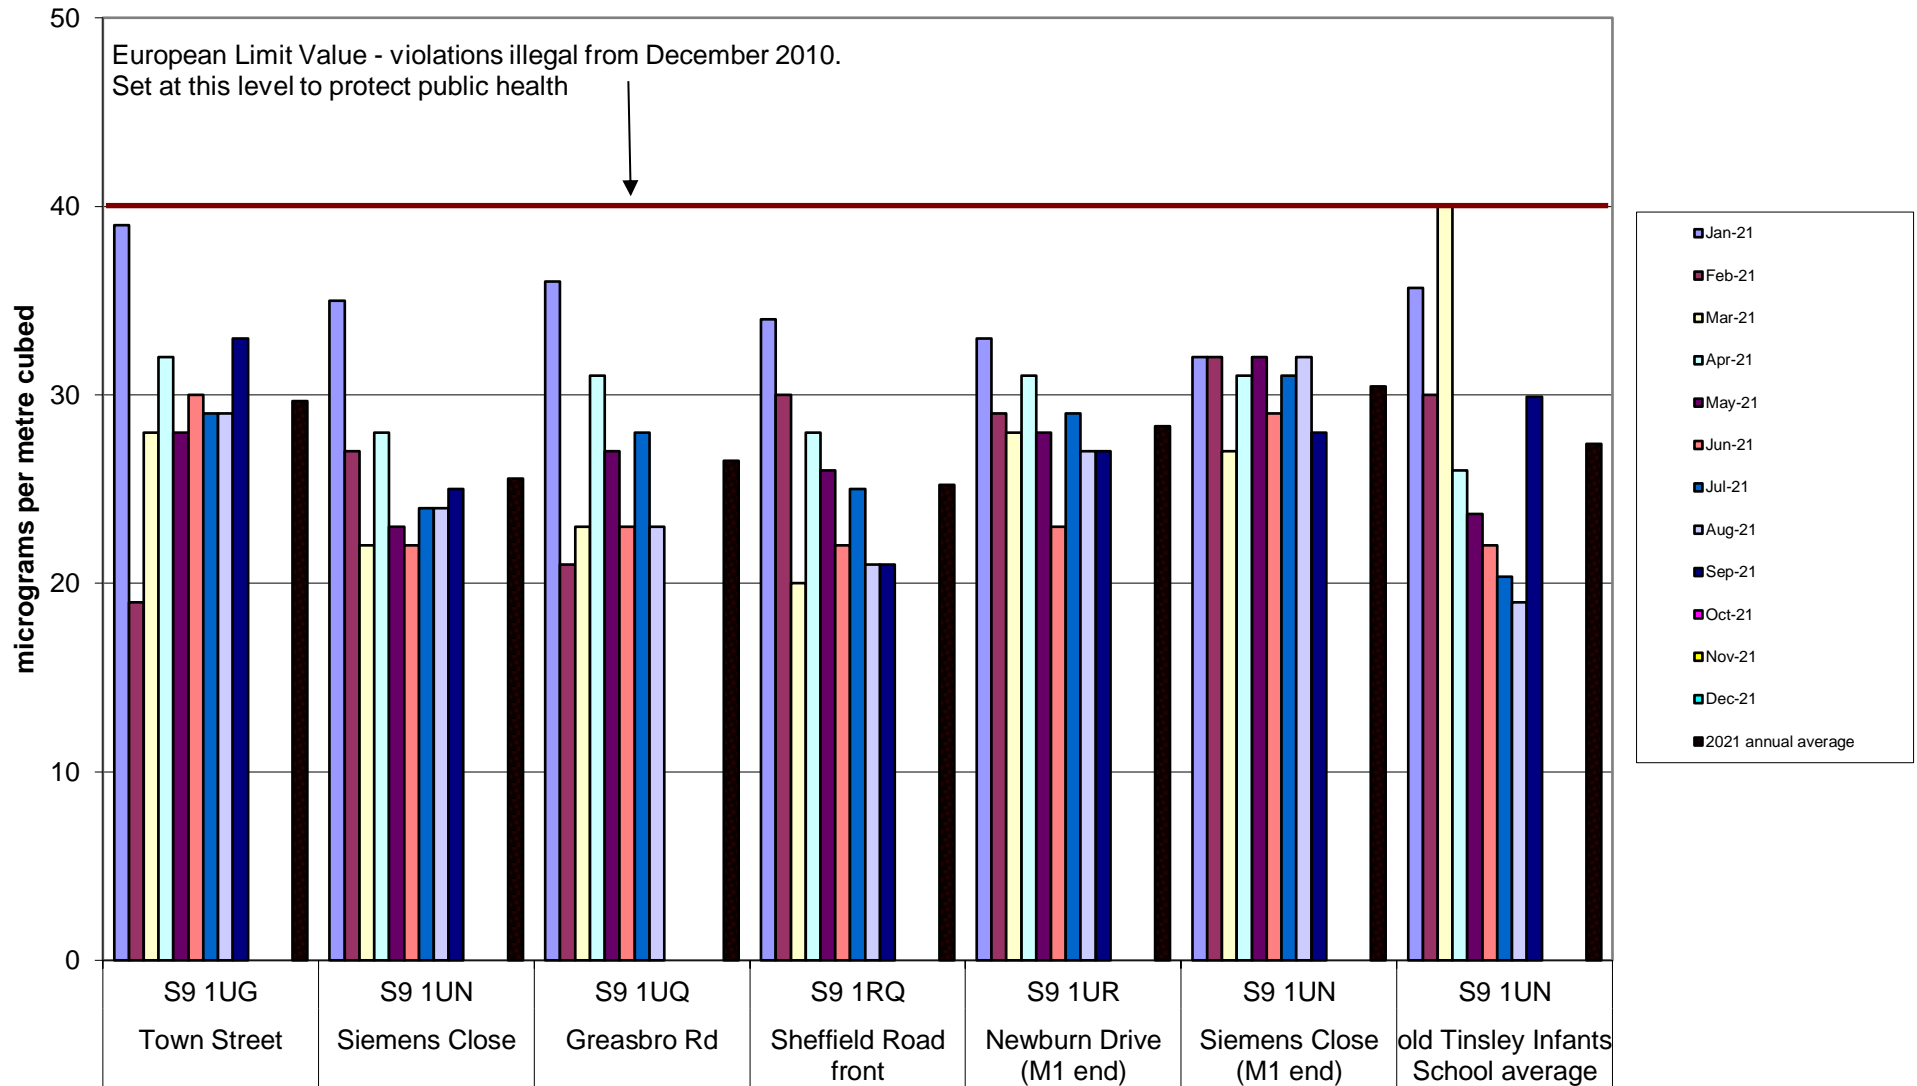

Hallam Community Air Quality Monitoring of Nitrogen Dioxide 2021

Heeley-Meersbrook Community Air Quality Monitoring of Nitrogen Dioxide
2021

Hunter's Bar School Community Air Quality Monitoring of Nitrogen Dioxide
2021

Kelham Community Air Quality Monitoring of Nitrogen Dioxide 2021

Miscellaneous Community Air Quality Monitoring of Nitrogen Dioxide
2021

Nether Edge Community Air Quality Monitoring of Nitrogen Dioxide 2021

Parkwood Springs Community Air Quality Monitoring of Nitrogen Dioxide
2021

Tinsley Community Air Quality Monitoring of Nitrogen Dioxide 2021

Walkley Community Air Quality Monitoring of Nitrogen Dioxide 2021