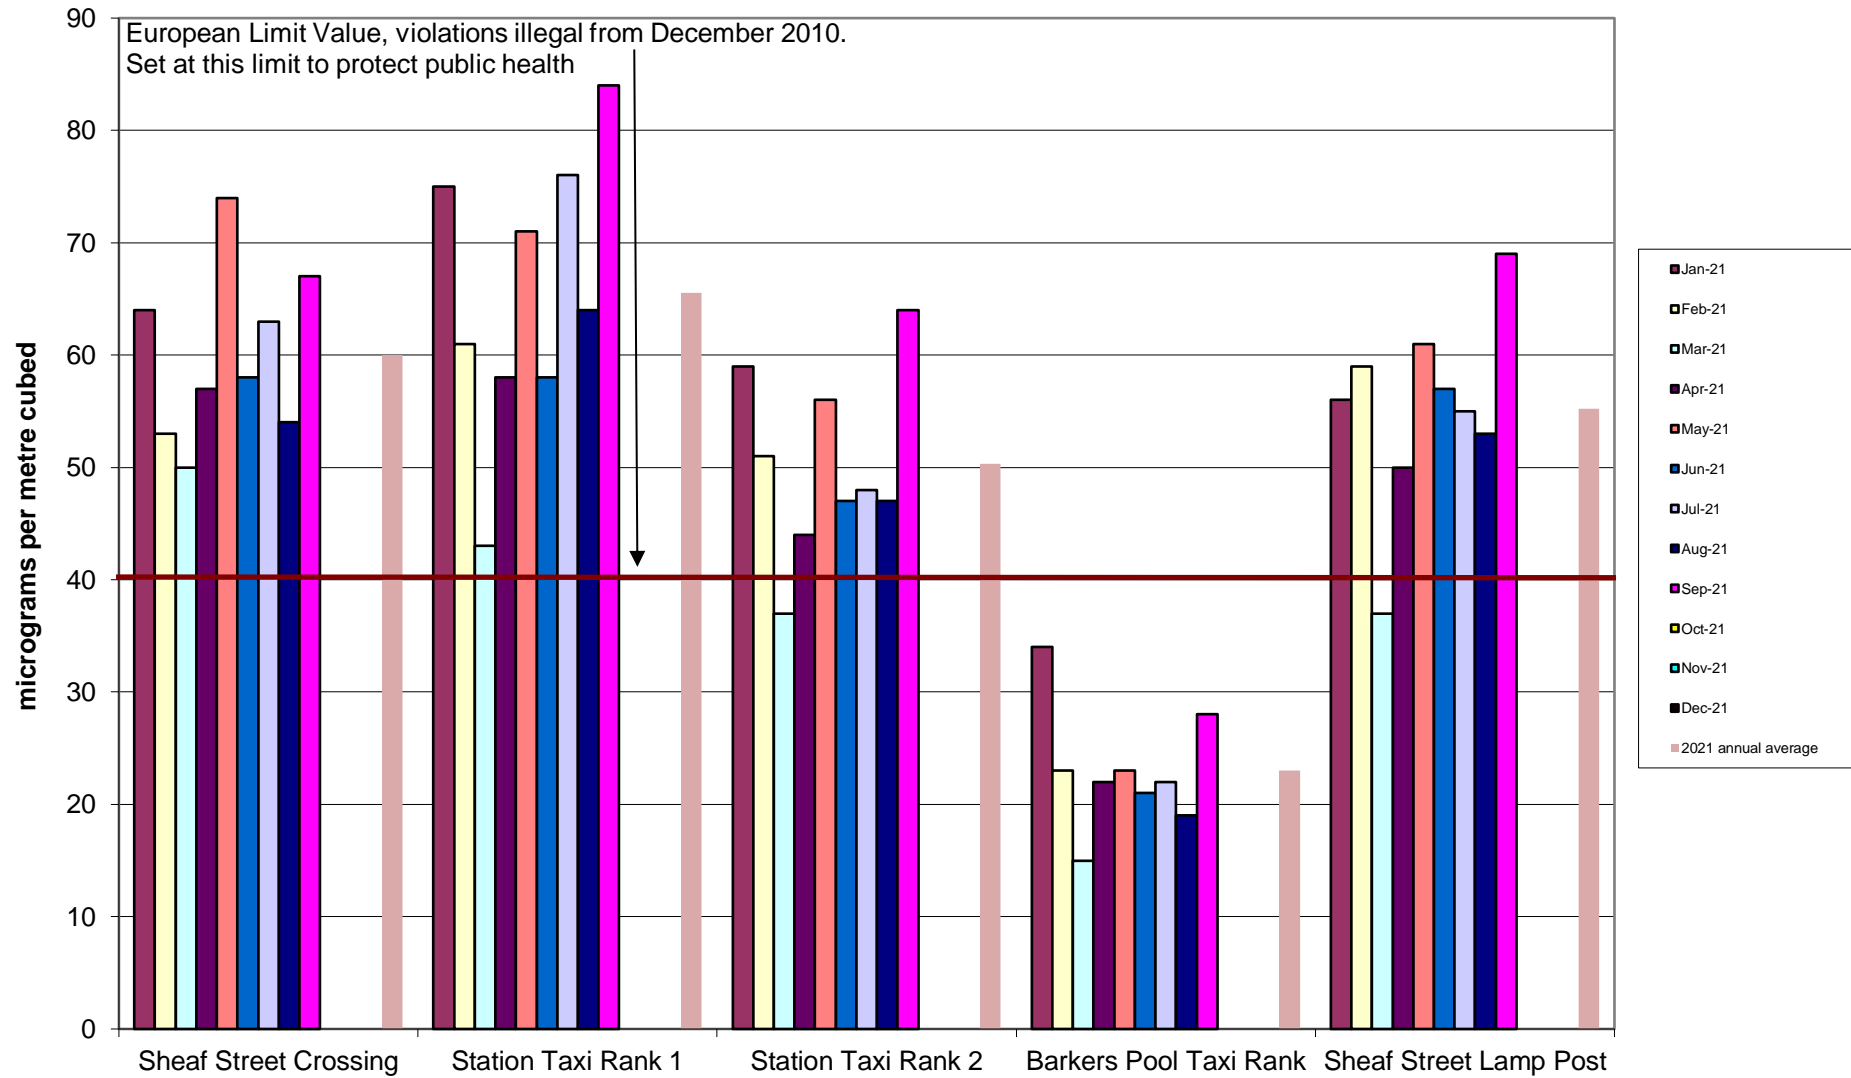

Hallam Community Air Quality Monitoring of Nitrogen Dioxide 2021