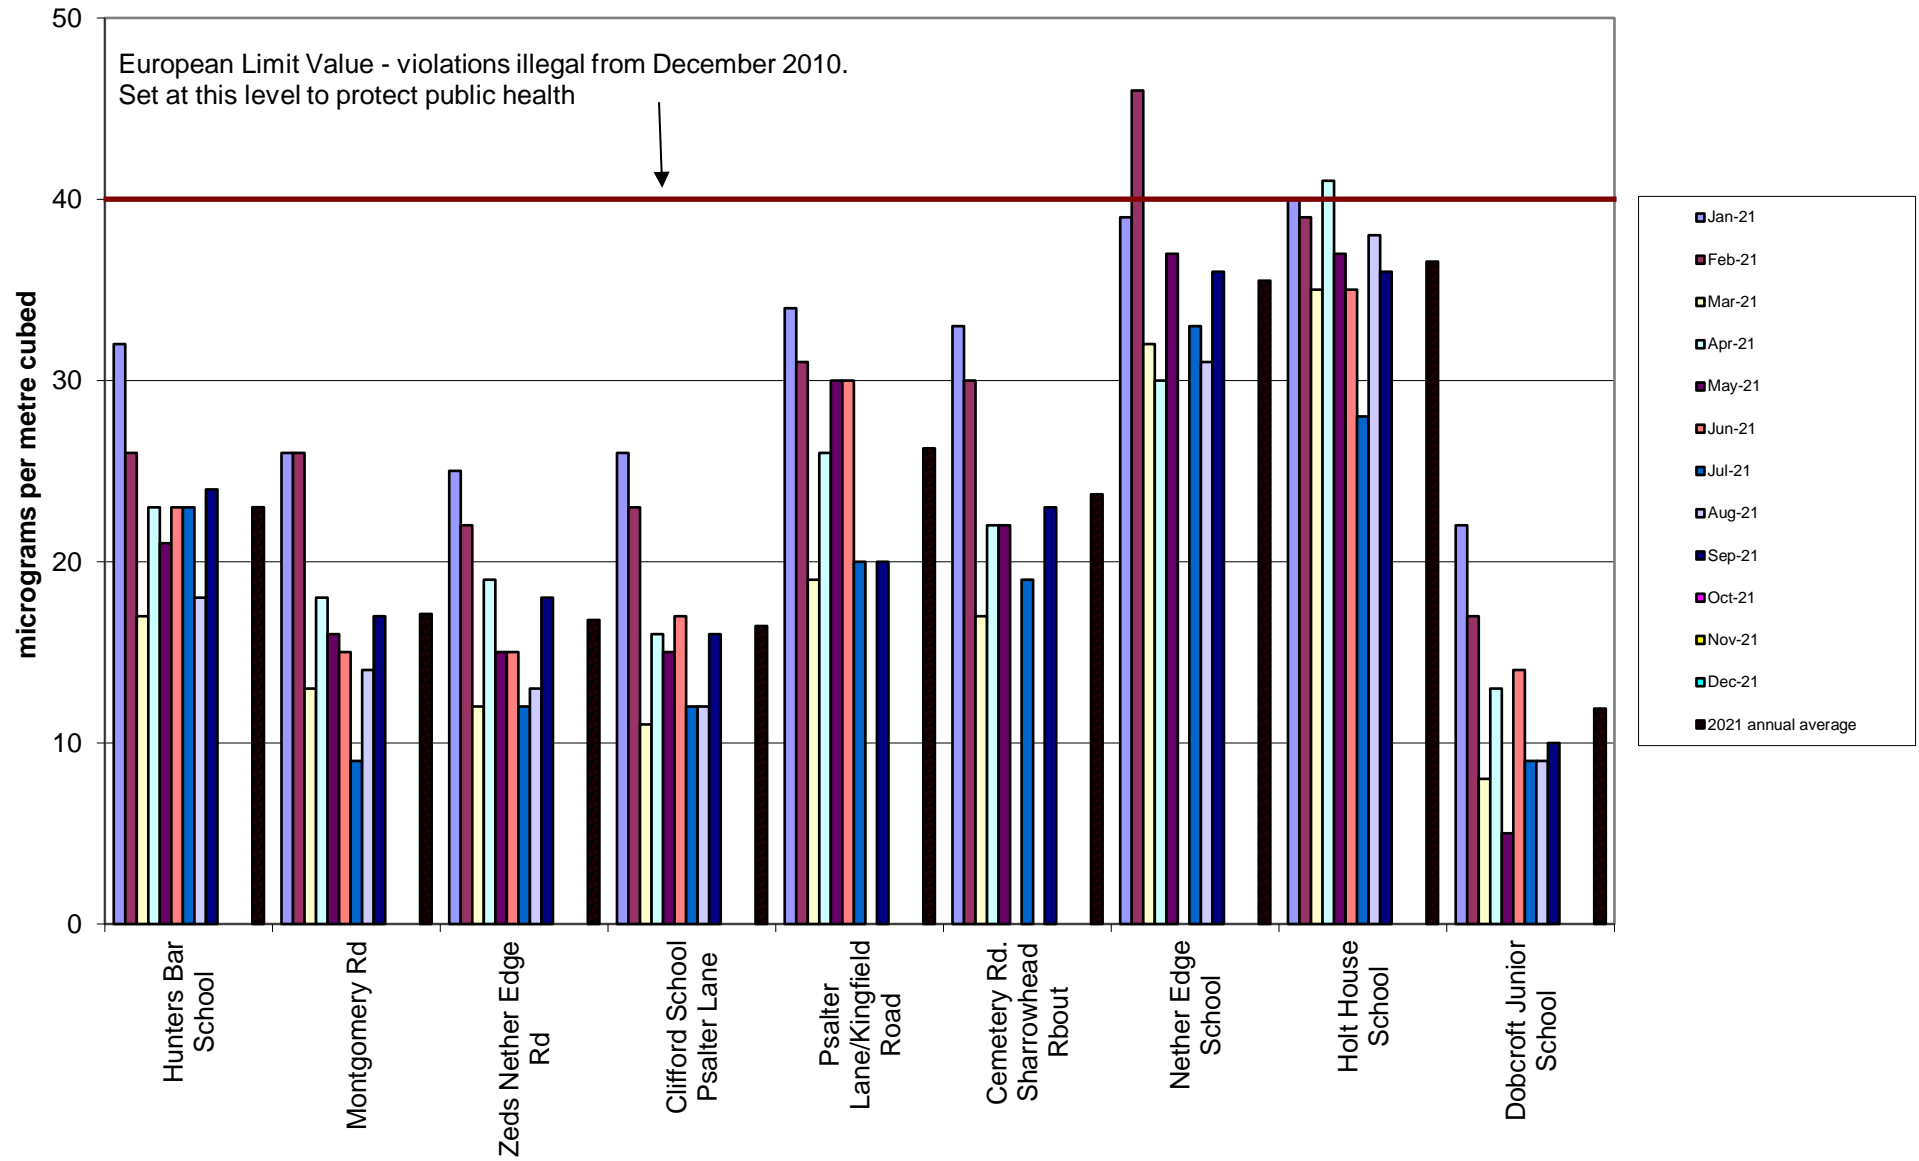

Crookesmoor Community Air Quality Monitoring of Nitrogen Dioxide 2021

Darnall Community Air Quality Monitoring of Nitrogen Dioxide
2021

Deepcar Community Air Quality Monitoring of Nitrogen Dioxide
2021

Ecclesall Community Air Quality Monitoring of Nitrogen Dioxide 2020

Hallam Community Air Quality Monitoring of Nitrogen Dioxide 2021

Heeley-Meersbrook Community Air Quality Monitoring of Nitrogen Dioxide
2021

Hunter's Bar School Community Air Quality Monitoring of Nitrogen Dioxide
2021

Kelham Community Air Quality Monitoring of Nitrogen Dioxide 2021

Miscellaneous Community Air Quality Monitoring of Nitrogen Dioxide
2021

Nether Edge Community Air Quality Monitoring of Nitrogen Dioxide 2021