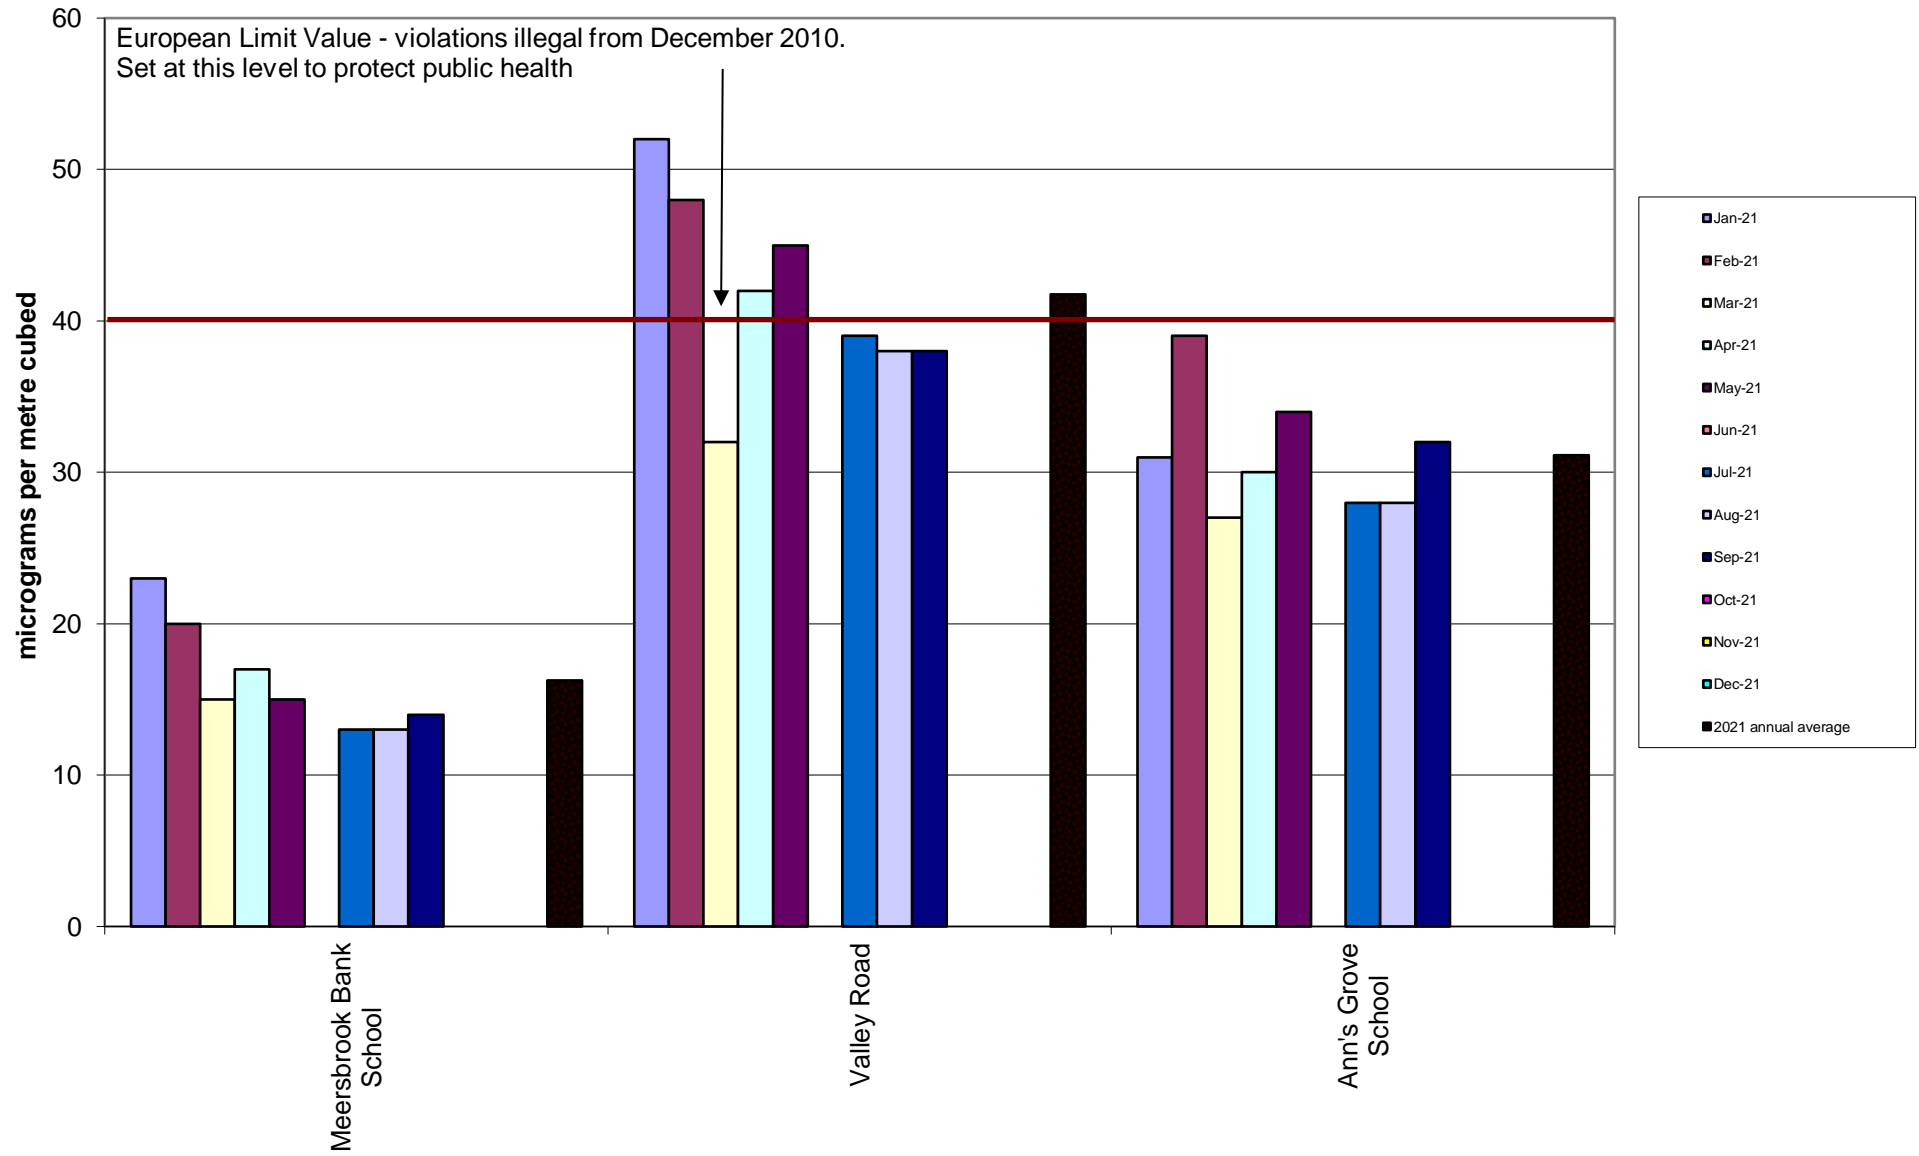

Crookesmoor Community Air Quality Monitoring of Nitrogen Dioxide 2021

Darnall Community Air Quality Monitoring of Nitrogen Dioxide
2021

Deepcar Community Air Quality Monitoring of Nitrogen Dioxide
2021

Ecclesall Community Air Quality Monitoring of Nitrogen Dioxide 2020

Hallam Community Air Quality Monitoring of Nitrogen Dioxide 2021

Heeley-Meersbrook Community Air Quality Monitoring of Nitrogen Dioxide
2021

Hunter's Bar School Community Air Quality Monitoring of Nitrogen Dioxide
2021