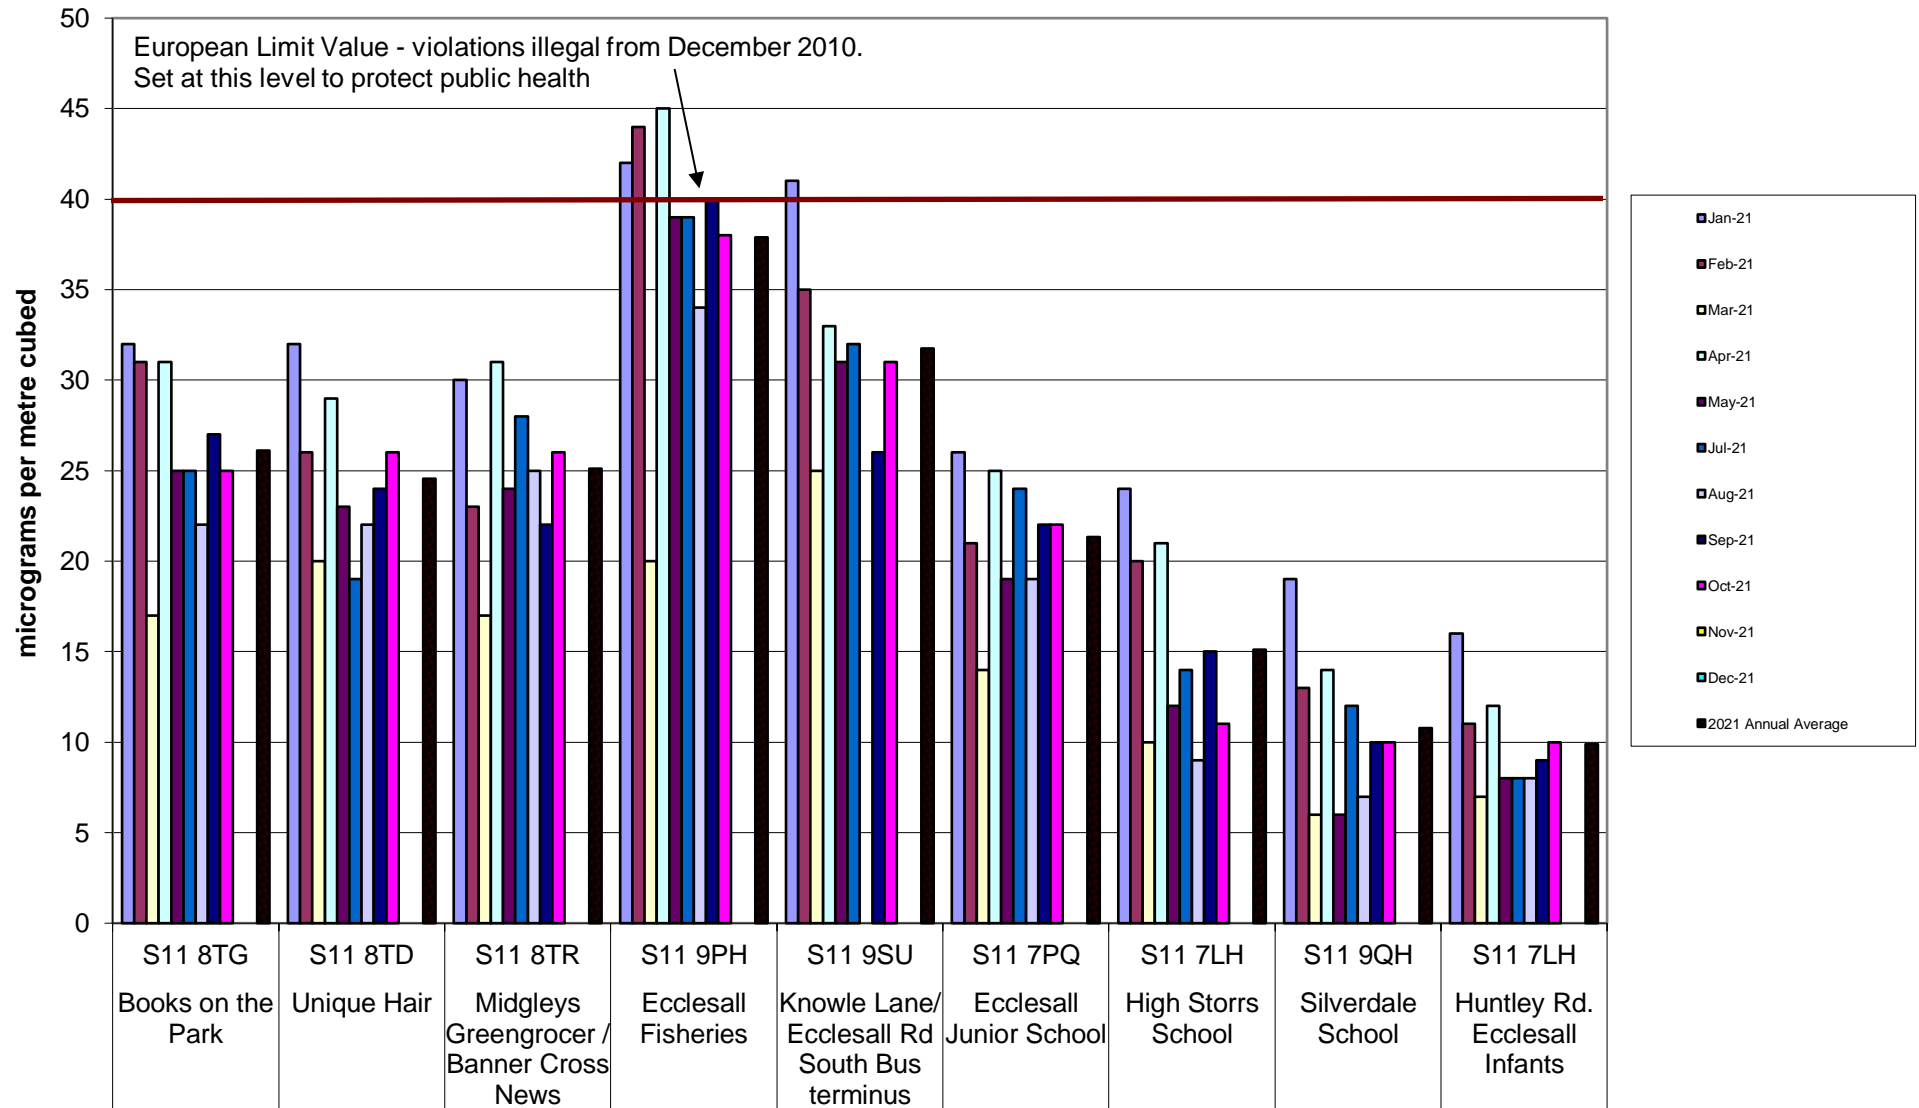

Crookesmoor Community Air Quality Monitoring of Nitrogen Dioxide 2021

Darnall Community Air Quality Monitoring of Nitrogen Dioxide
2021

Deepcar Community Air Quality Monitoring of Nitrogen Dioxide
2021

Ecclesall Community Air Quality Monitoring of Nitrogen Dioxide 2020

Hallam Community Air Quality Monitoring of Nitrogen Dioxide 2021

Heeley-Meersbrook Community Air Quality Monitoring of Nitrogen Dioxide
2021

Hunter's Bar School Community Air Quality Monitoring of Nitrogen Dioxide
2021