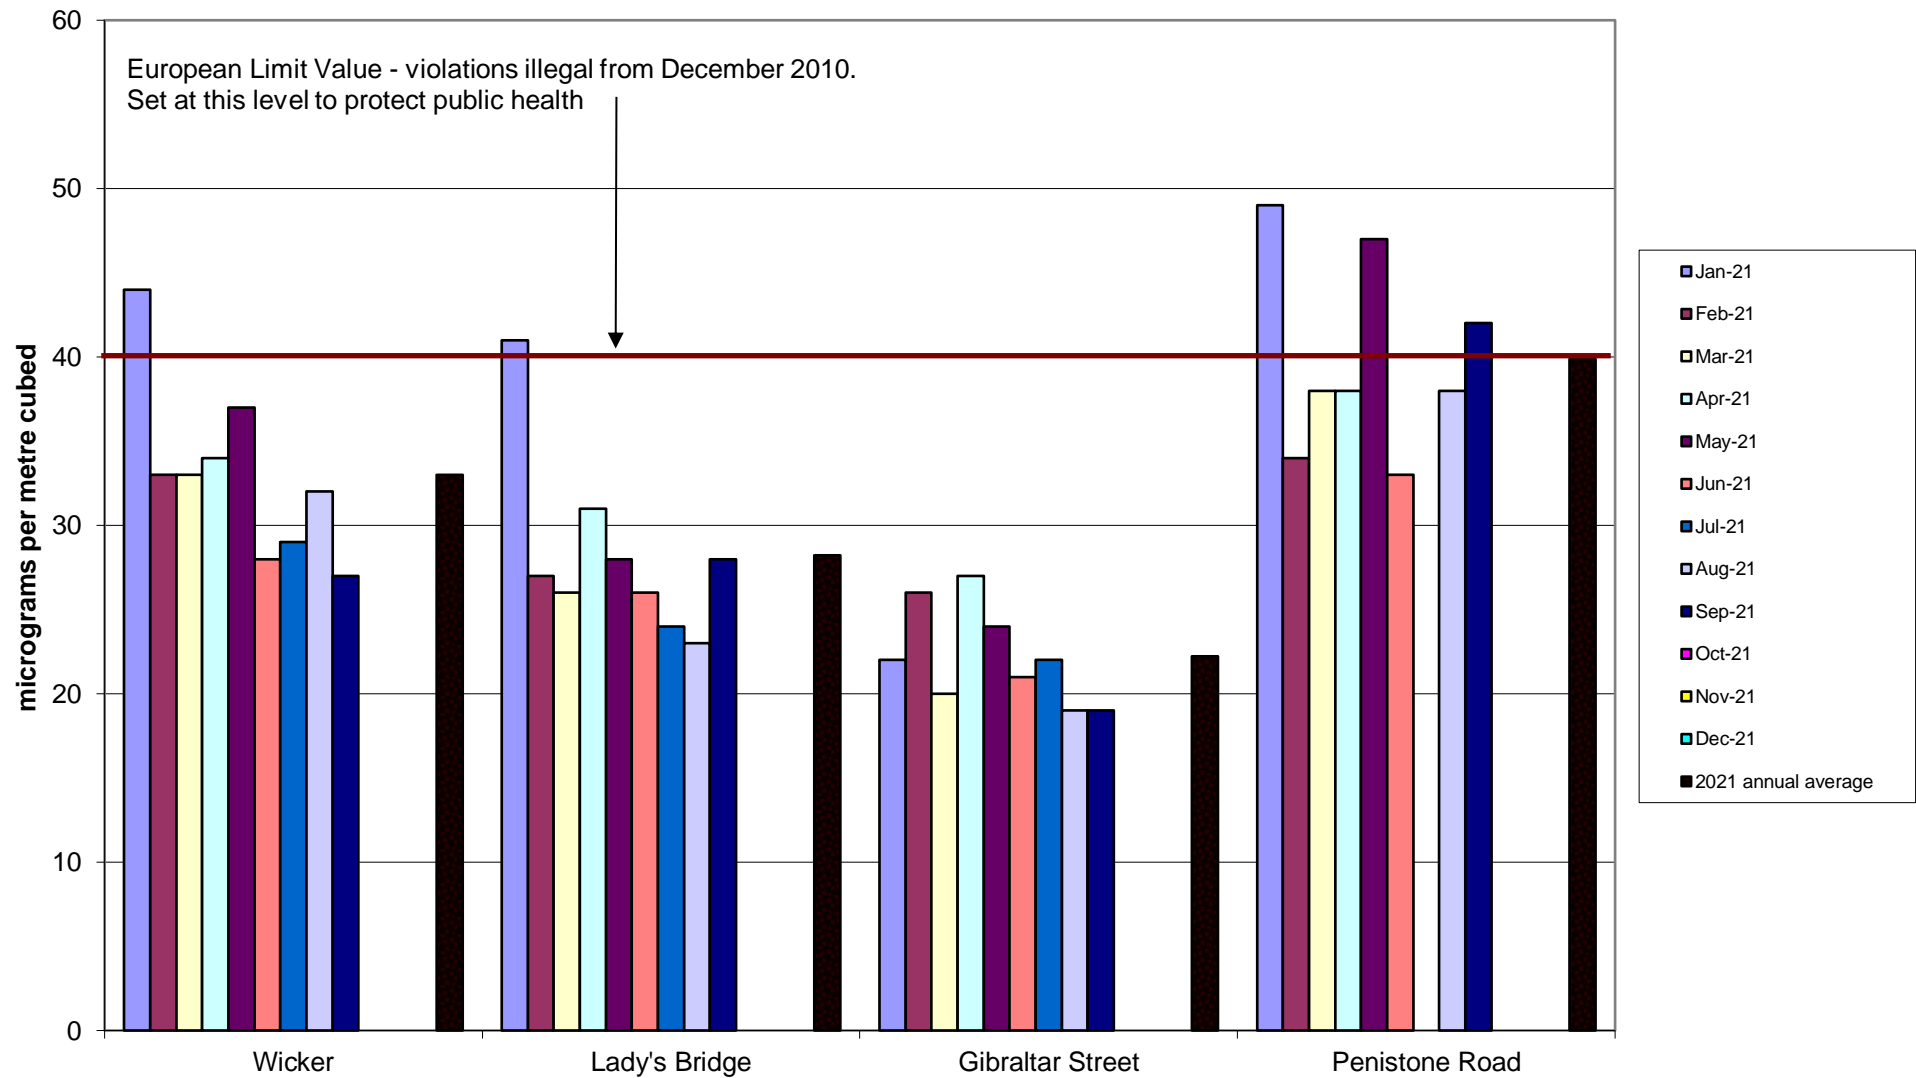

Hallam Community Air Quality Monitoring of Nitrogen Dioxide 2021

Heeley-Meersbrook Community Air Quality Monitoring of Nitrogen Dioxide
2021

Hunter's Bar School Community Air Quality Monitoring of Nitrogen Dioxide
2021

Kelham Community Air Quality Monitoring of Nitrogen Dioxide 2021

Miscellaneous Community Air Quality Monitoring of Nitrogen Dioxide
2021

Nether Edge Community Air Quality Monitoring of Nitrogen Dioxide 2021