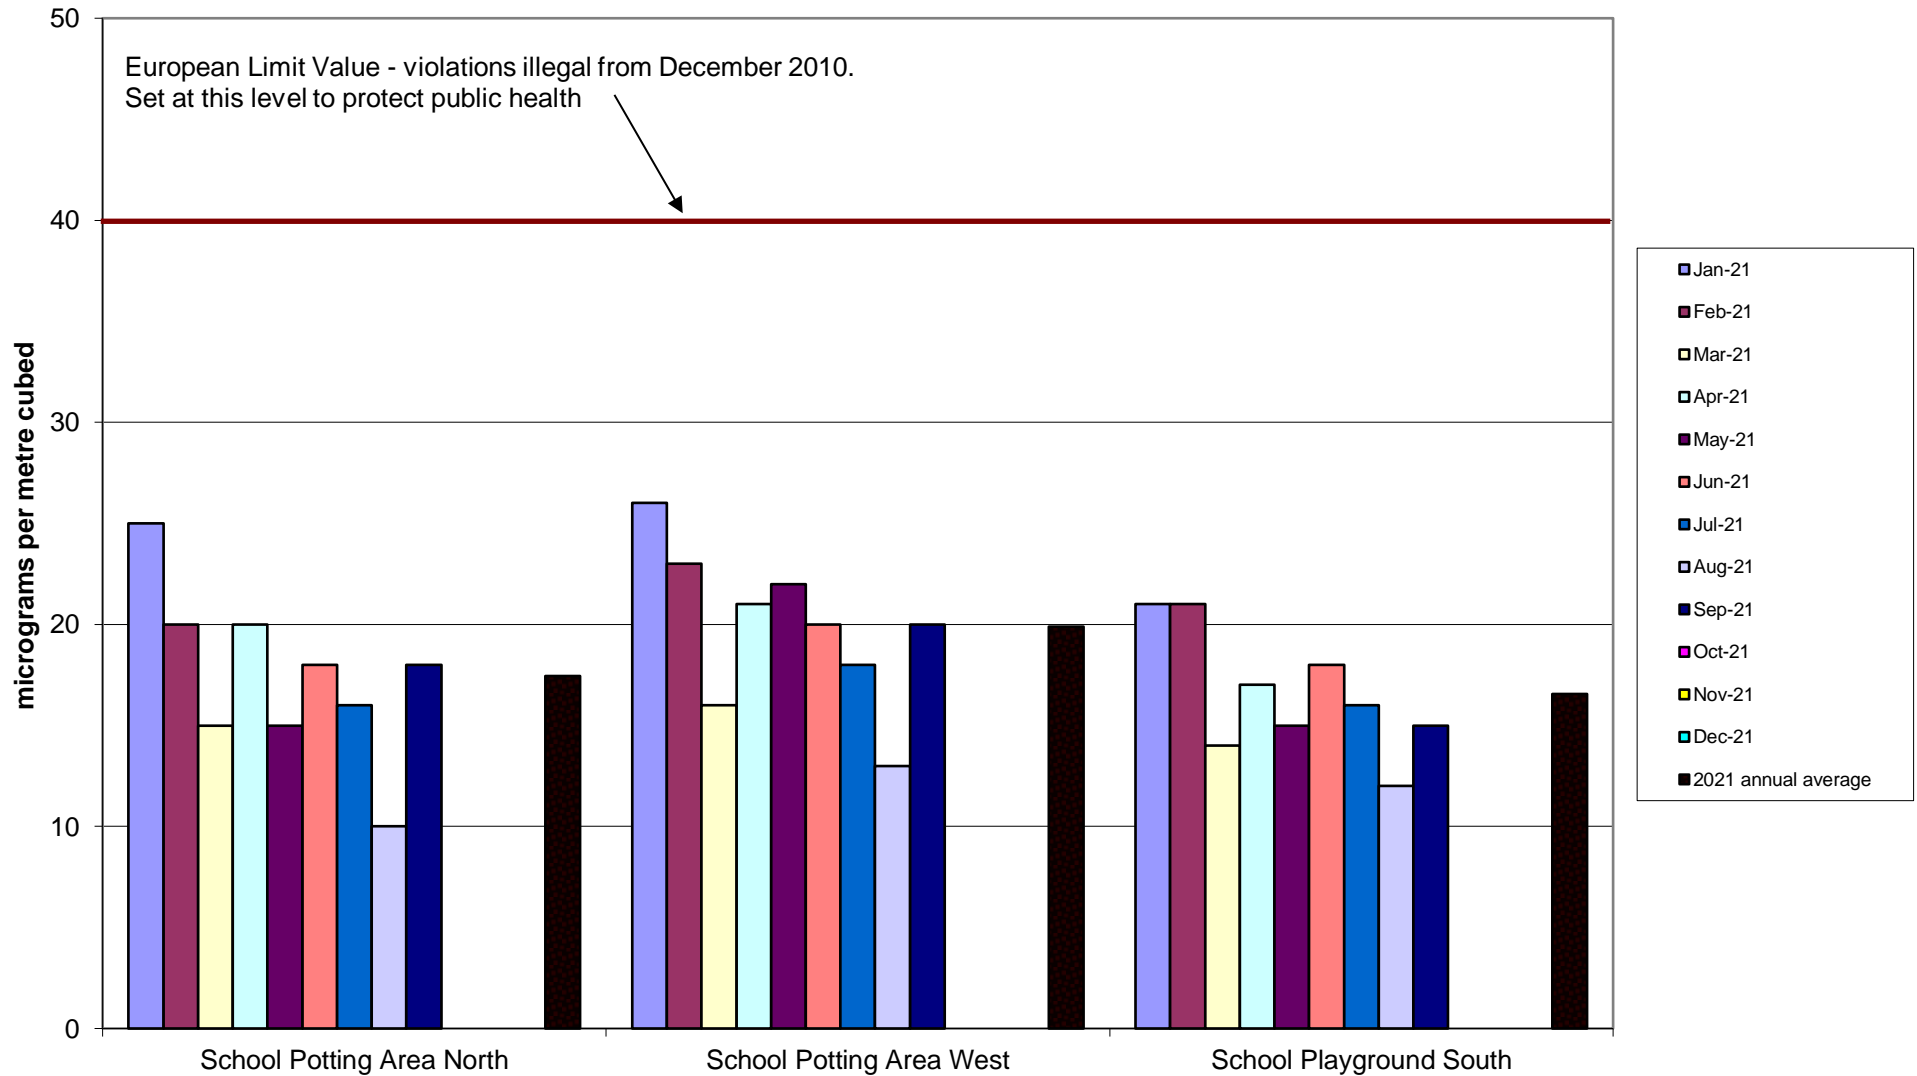

Crookesmoor Community Air Quality Monitoring of Nitrogen Dioxide 2021

Darnall Community Air Quality Monitoring of Nitrogen Dioxide
2021

Deepcar Community Air Quality Monitoring of Nitrogen Dioxide
2021

Ecclesall Community Air Quality Monitoring of Nitrogen Dioxide 2020

Hallam Community Air Quality Monitoring of Nitrogen Dioxide 2021

Heeley-Meersbrook Community Air Quality Monitoring of Nitrogen Dioxide
2021

Hunter's Bar School Community Air Quality Monitoring of Nitrogen Dioxide
2021