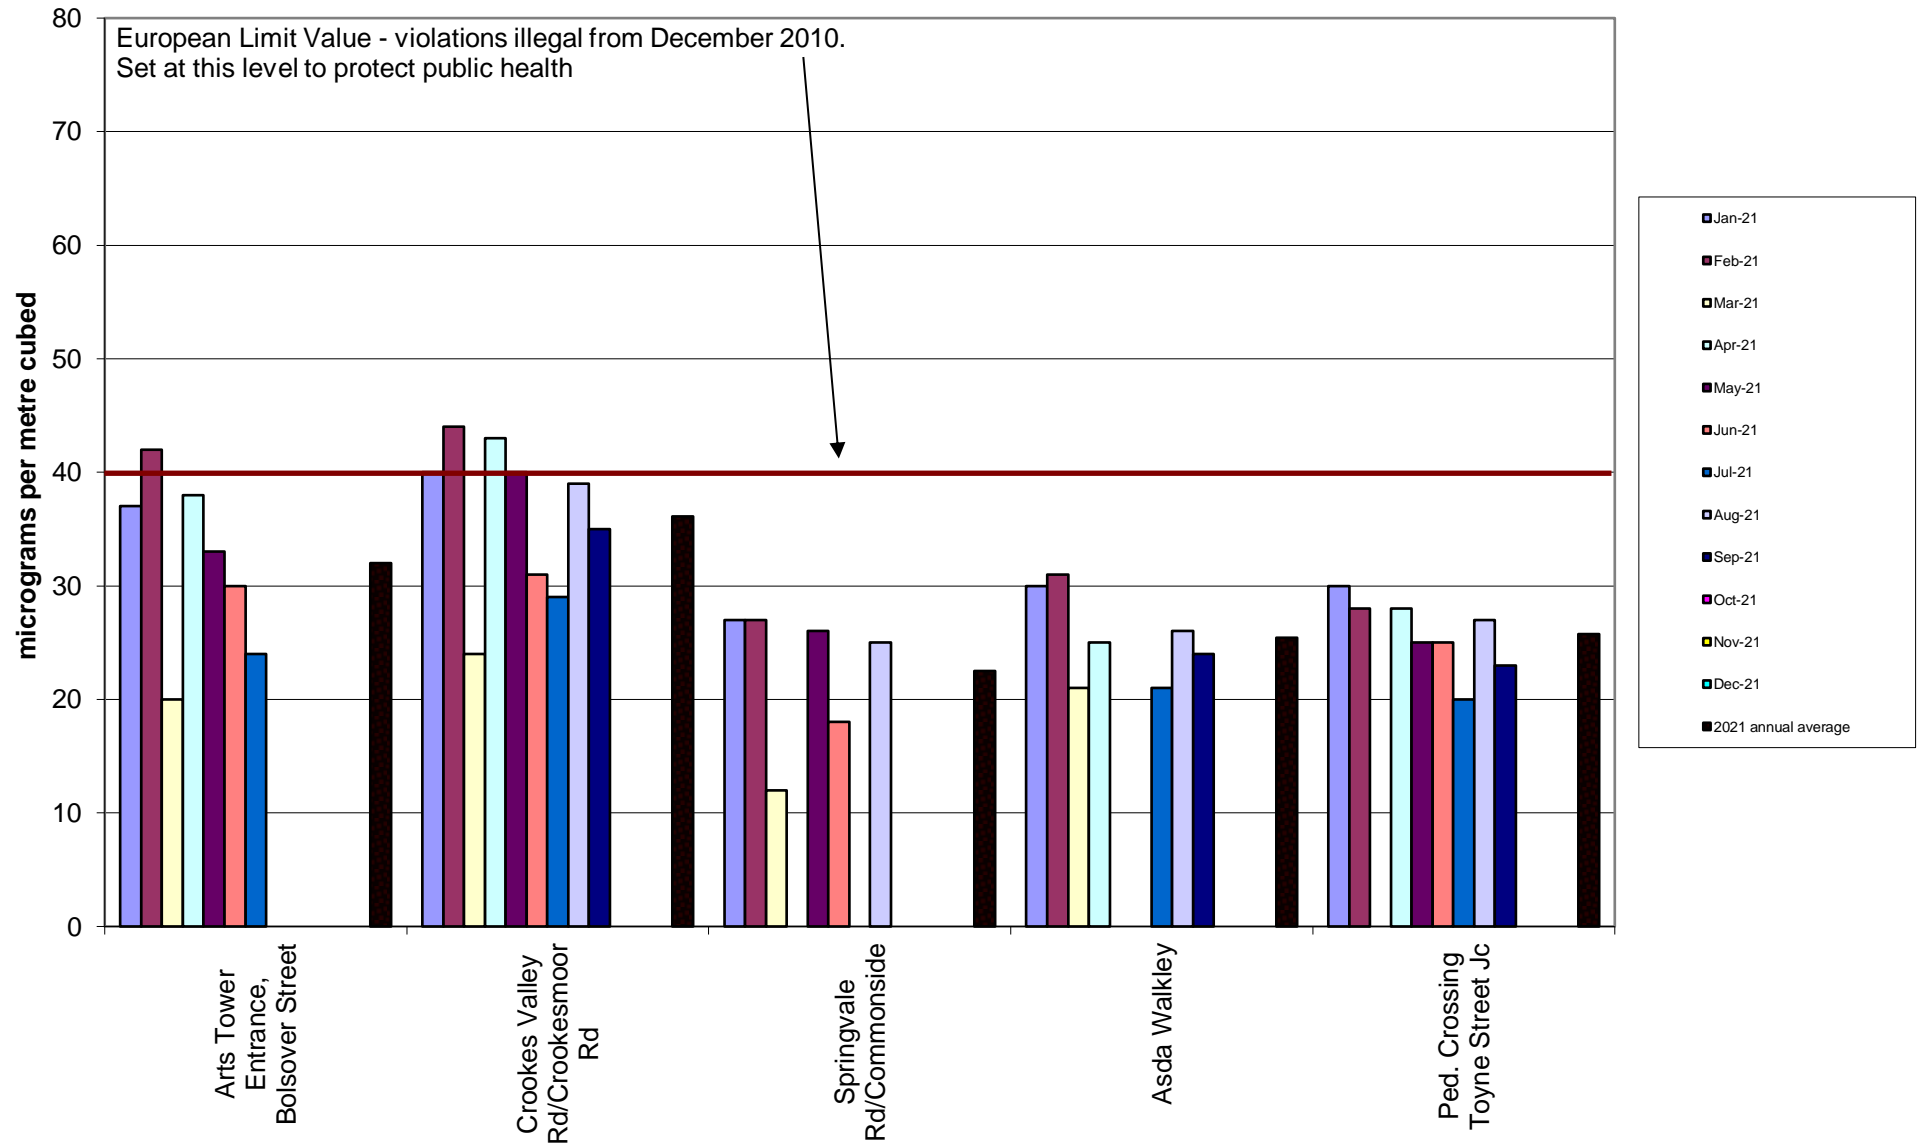

Abbeydale Road Corridor Community Air Quality Monitoring of Nitrogen Dioxide 2021

Burngreave Community Air Quality Monitoring of Nitrogen Dioxide 2021

Carterknowle and Millhouses Community Air Quality Monitoring of Nitrogen Dioxide
2021

Crookesmoor Community Air Quality Monitoring of Nitrogen Dioxide 2021

Darnall Community Air Quality Monitoring of Nitrogen Dioxide
2021

Deepcar Community Air Quality Monitoring of Nitrogen Dioxide
2021

Ecclesall Community Air Quality Monitoring of Nitrogen Dioxide 2020

Hallam Community Air Quality Monitoring of Nitrogen Dioxide 2021

Heeley-Meersbrook Community Air Quality Monitoring of Nitrogen Dioxide
2021

Hunter's Bar School Community Air Quality Monitoring of Nitrogen Dioxide
2021