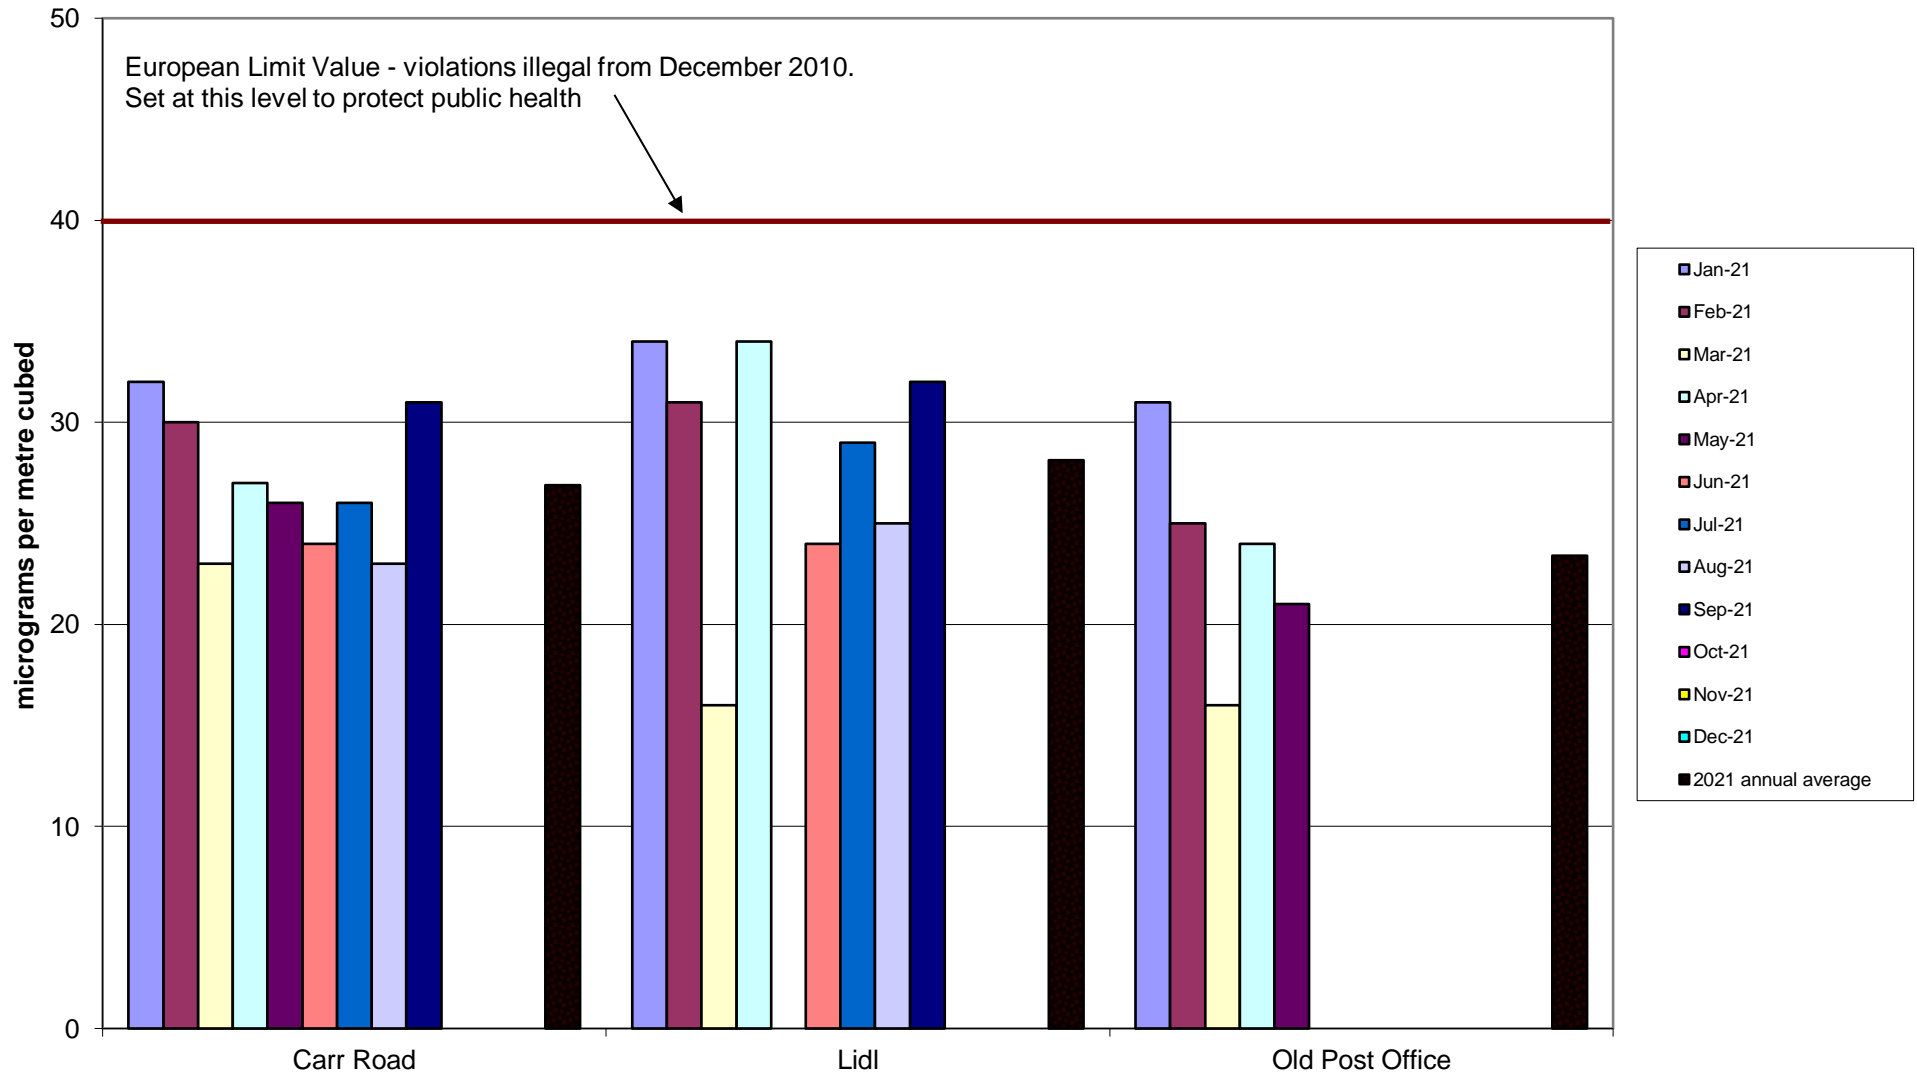

Abbeydale Road Corridor Community Air Quality Monitoring of Nitrogen Dioxide 2021

Burngreave Community Air Quality Monitoring of Nitrogen Dioxide 2021

Carterknowle and Millhouses Community Air Quality Monitoring of Nitrogen Dioxide
2021

Crookesmoor Community Air Quality Monitoring of Nitrogen Dioxide 2021

Darnall Community Air Quality Monitoring of Nitrogen Dioxide
2021

Deepcar Community Air Quality Monitoring of Nitrogen Dioxide
2021

Ecclesall Community Air Quality Monitoring of Nitrogen Dioxide 2020