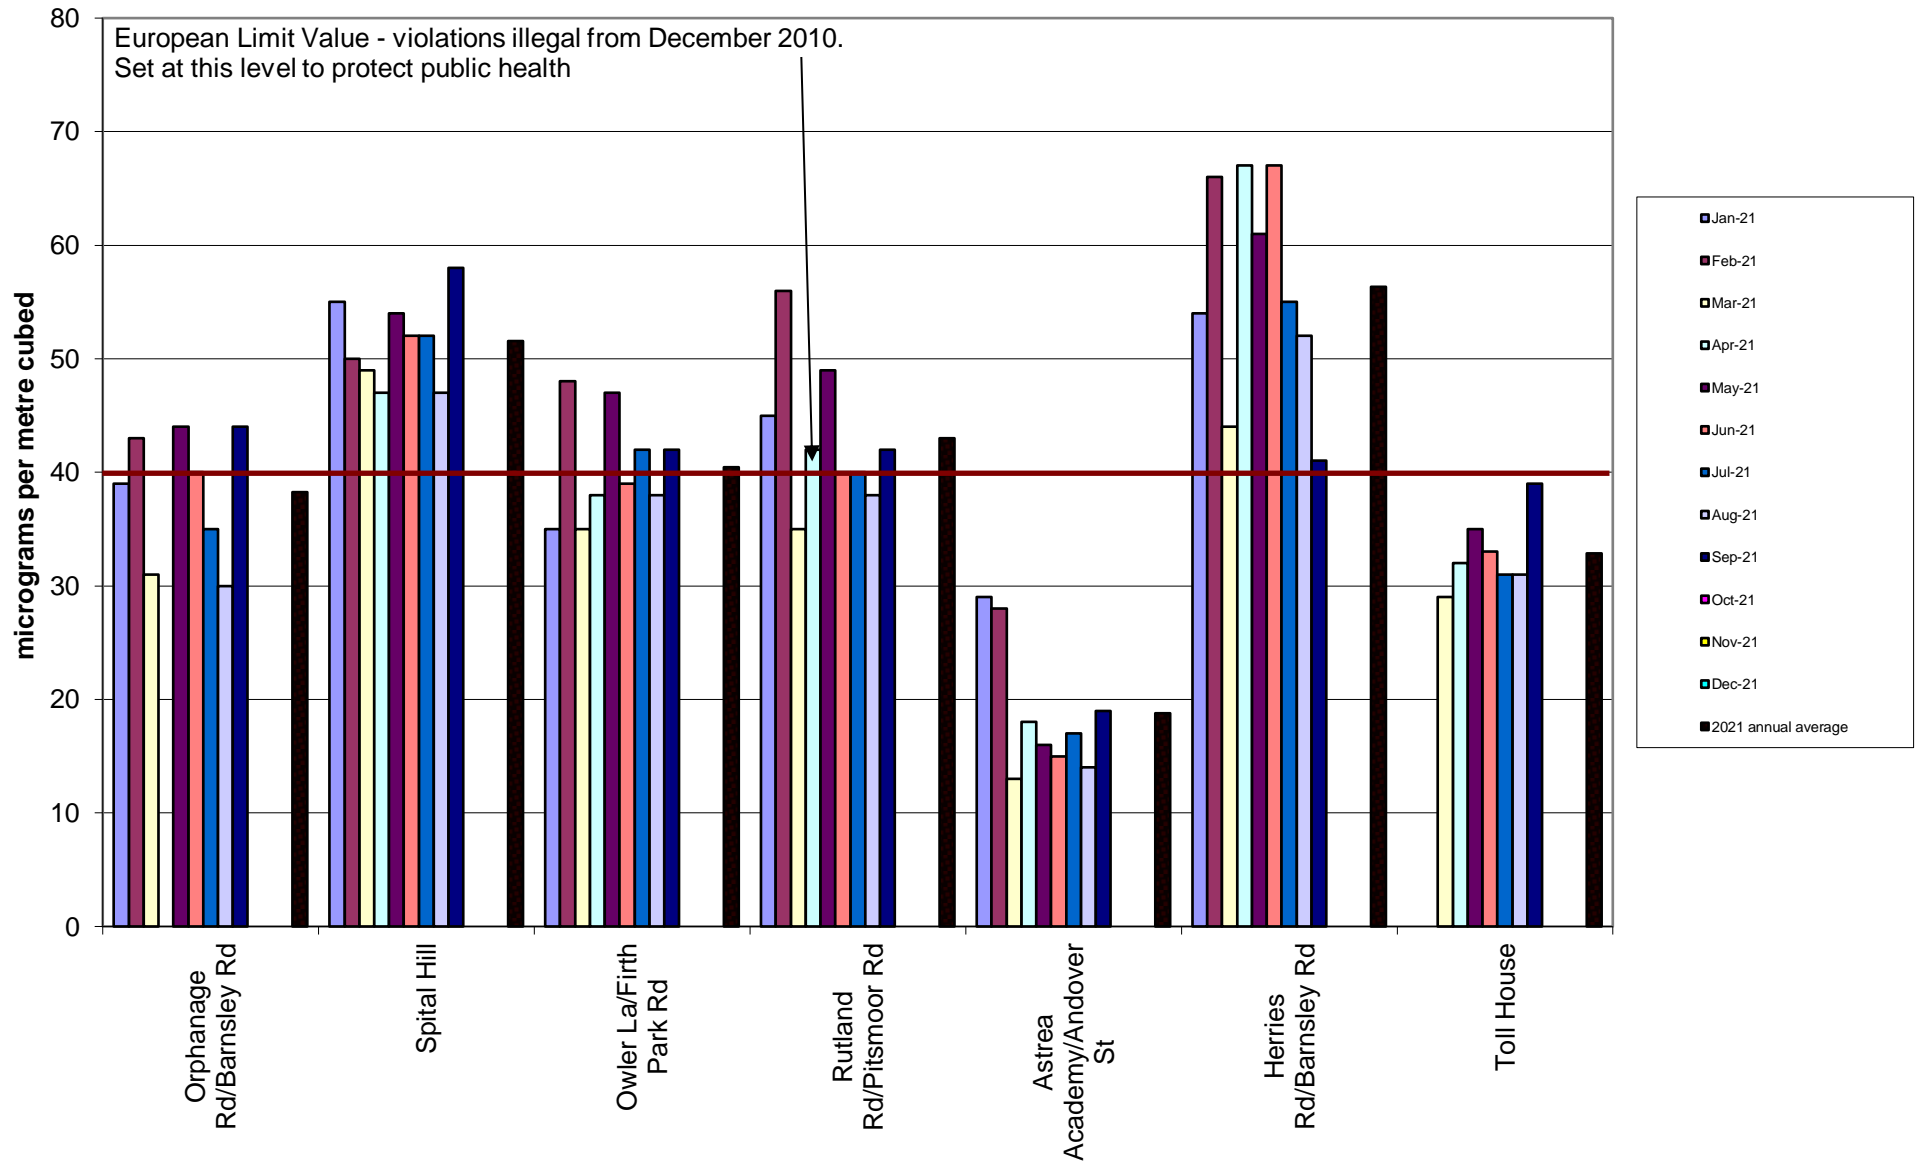

Abbeydale Road Corridor Community Air Quality Monitoring of Nitrogen Dioxide 2021

Burngreave Community Air Quality Monitoring of Nitrogen Dioxide 2021

Carterknowle and Millhouses Community Air Quality Monitoring of Nitrogen Dioxide
2021

Crookesmoor Community Air Quality Monitoring of Nitrogen Dioxide 2021

Darnall Community Air Quality Monitoring of Nitrogen Dioxide
2021

Deepcar Community Air Quality Monitoring of Nitrogen Dioxide
2021

Ecclesall Community Air Quality Monitoring of Nitrogen Dioxide 2020

Hallam Community Air Quality Monitoring of Nitrogen Dioxide 2021

Heeley-Meersbrook Community Air Quality Monitoring of Nitrogen Dioxide
2021

Hunter's Bar School Community Air Quality Monitoring of Nitrogen Dioxide
2021