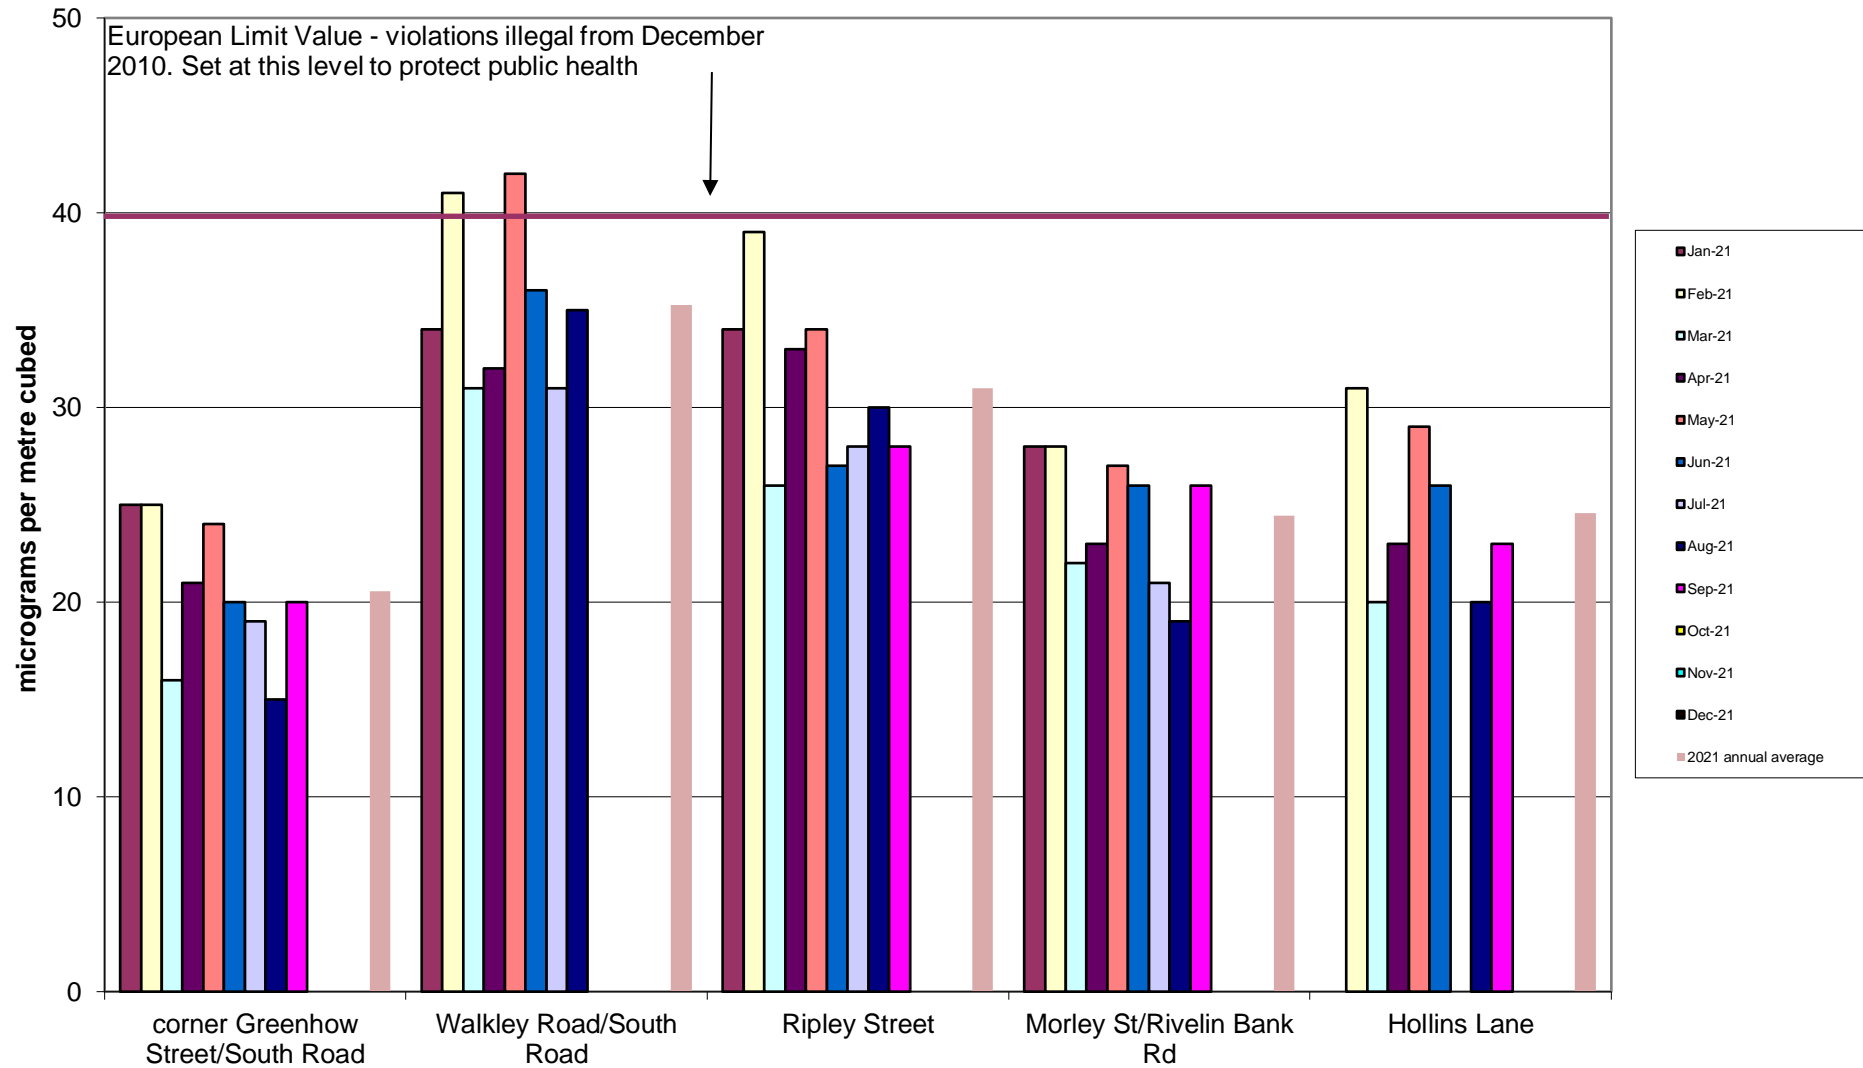

Kelham Community Air Quality Monitoring of Nitrogen Dioxide 2021

Miscellaneous Community Air Quality Monitoring of Nitrogen Dioxide
2021

Nether Edge Community Air Quality Monitoring of Nitrogen Dioxide 2021

Parkwood Springs Community Air Quality Monitoring of Nitrogen Dioxide
2021

Tinsley Community Air Quality Monitoring of Nitrogen Dioxide 2021

Walkley Community Air Quality Monitoring of Nitrogen Dioxide 2021