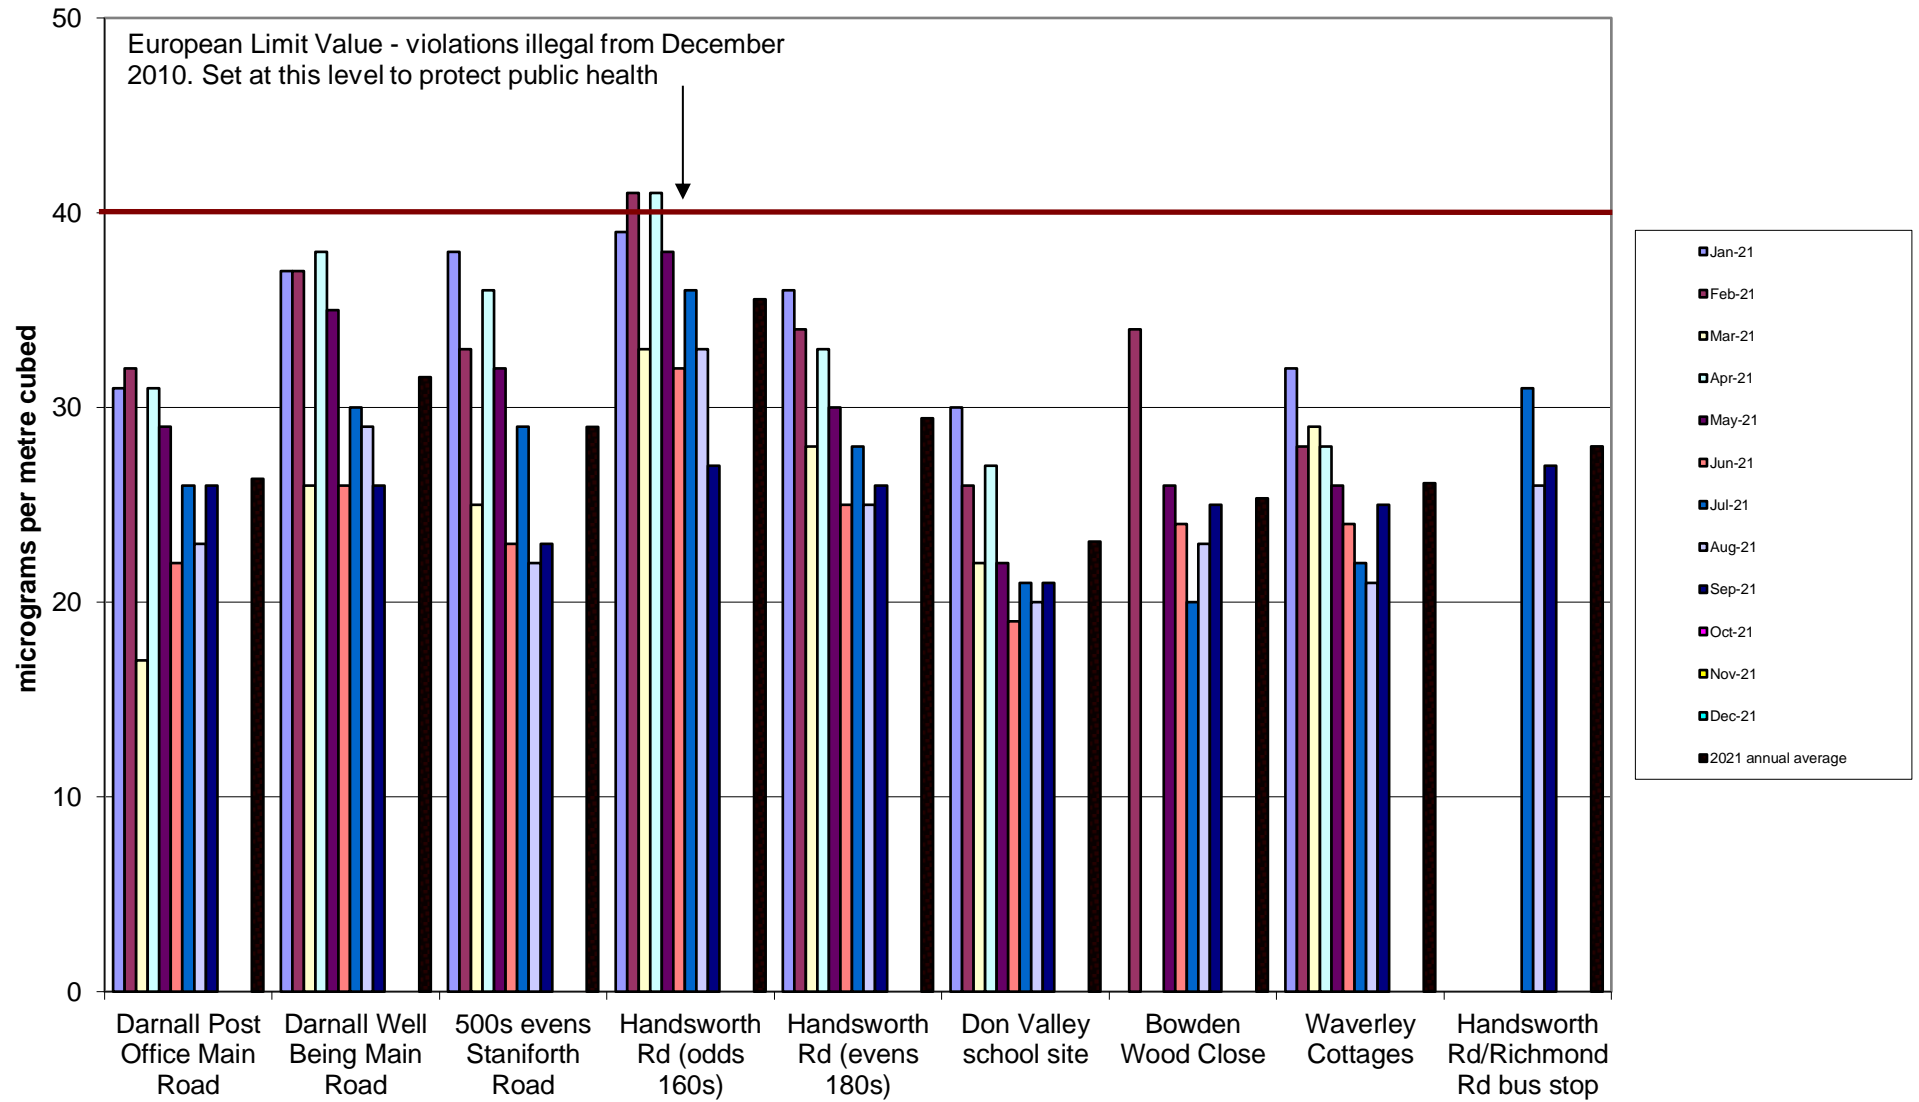

Abbeydale Road Corridor Community Air Quality Monitoring of Nitrogen Dioxide 2021

Burngreave Community Air Quality Monitoring of Nitrogen Dioxide 2021

Carterknowle and Millhouses Community Air Quality Monitoring of Nitrogen Dioxide
2021

Crookesmoor Community Air Quality Monitoring of Nitrogen Dioxide 2021

Darnall Community Air Quality Monitoring of Nitrogen Dioxide
2021

Deepcar Community Air Quality Monitoring of Nitrogen Dioxide
2021

Ecclesall Community Air Quality Monitoring of Nitrogen Dioxide 2020