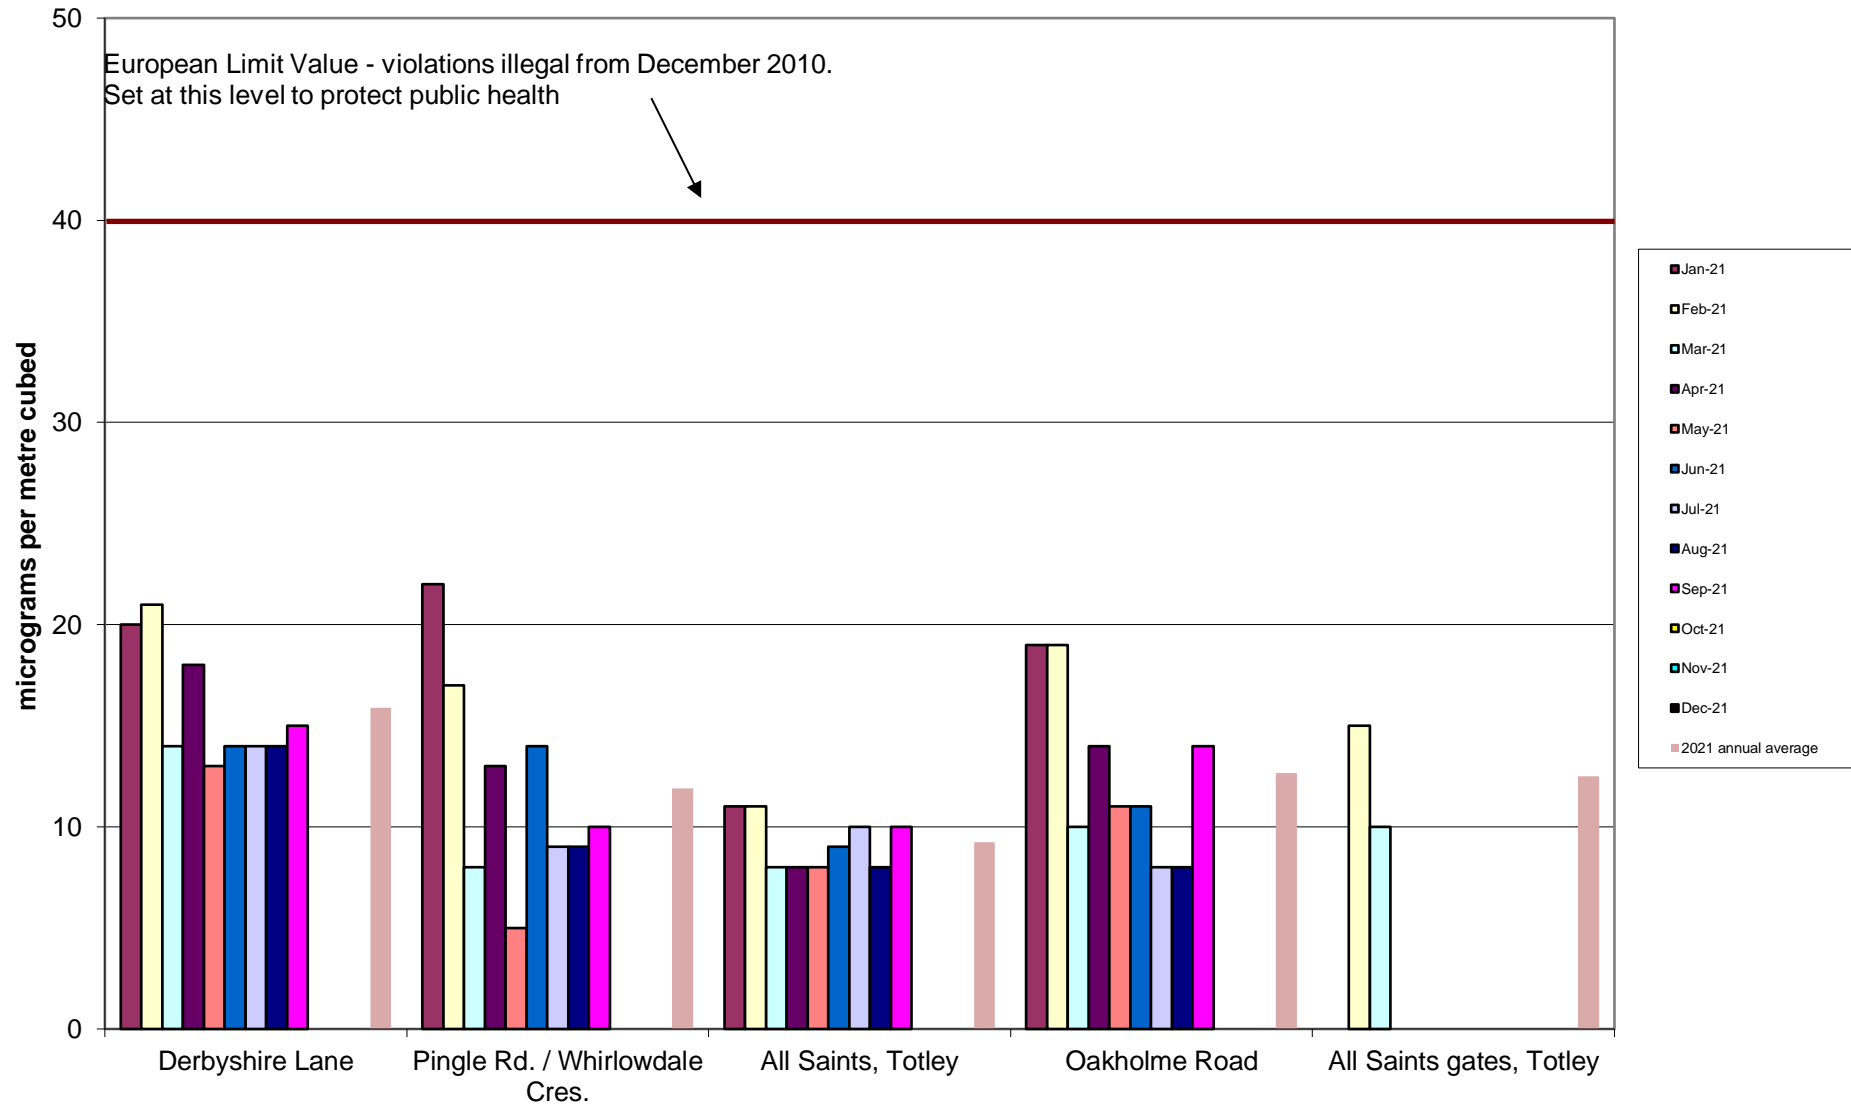

Hallam Community Air Quality Monitoring of Nitrogen Dioxide 2021

Heeley-Meersbrook Community Air Quality Monitoring of Nitrogen Dioxide
2021

Hunter's Bar School Community Air Quality Monitoring of Nitrogen Dioxide
2021

Kelham Community Air Quality Monitoring of Nitrogen Dioxide 2021

Miscellaneous Community Air Quality Monitoring of Nitrogen Dioxide
2021

Nether Edge Community Air Quality Monitoring of Nitrogen Dioxide 2021