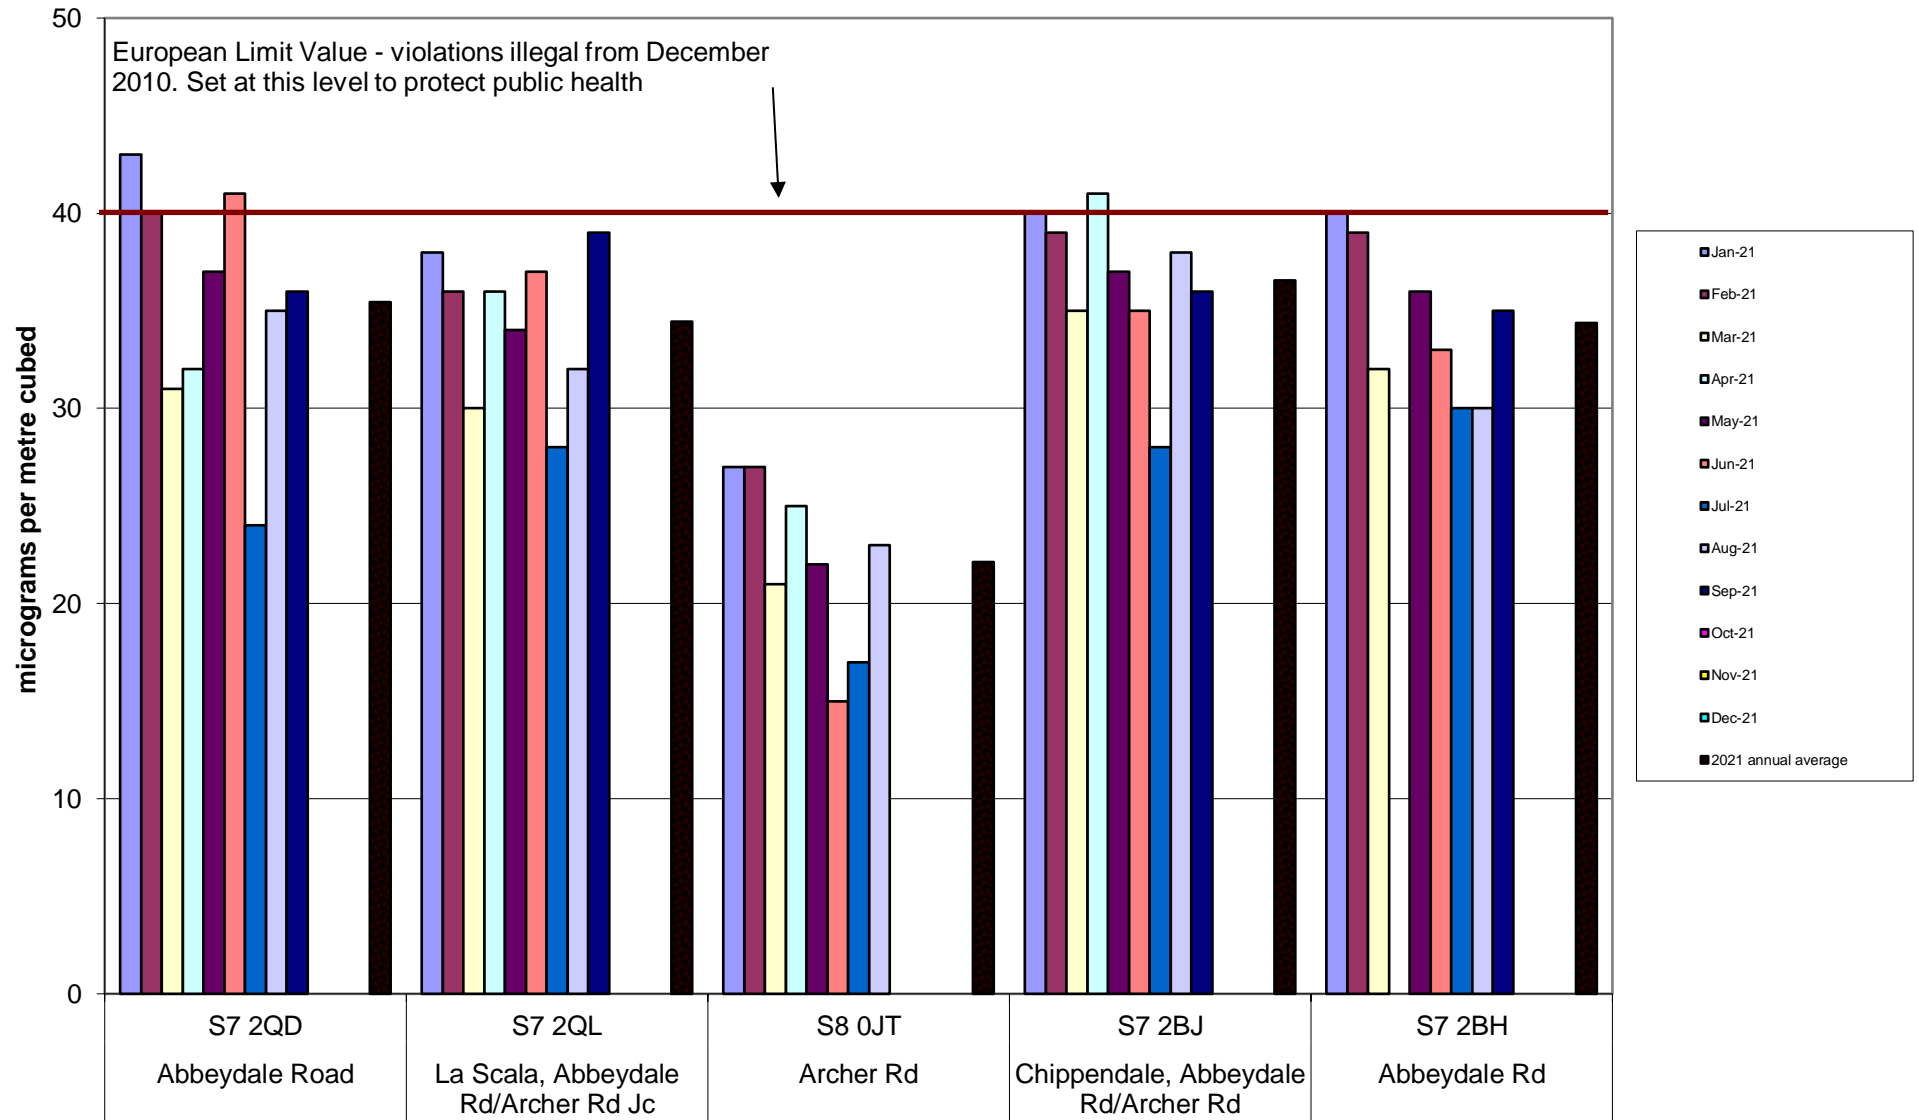

Abbeydale Road Corridor Community Air Quality Monitoring of Nitrogen Dioxide 2021

Burngreave Community Air Quality Monitoring of Nitrogen Dioxide 2021

Carterknowle and Millhouses Community Air Quality Monitoring of Nitrogen Dioxide
2021

Crookesmoor Community Air Quality Monitoring of Nitrogen Dioxide 2021

Darnall Community Air Quality Monitoring of Nitrogen Dioxide
2021

Deepcar Community Air Quality Monitoring of Nitrogen Dioxide
2021

Ecclesall Community Air Quality Monitoring of Nitrogen Dioxide 2020

Hallam Community Air Quality Monitoring of Nitrogen Dioxide 2021

Heeley-Meersbrook Community Air Quality Monitoring of Nitrogen Dioxide
2021

Hunter's Bar School Community Air Quality Monitoring of Nitrogen Dioxide
2021