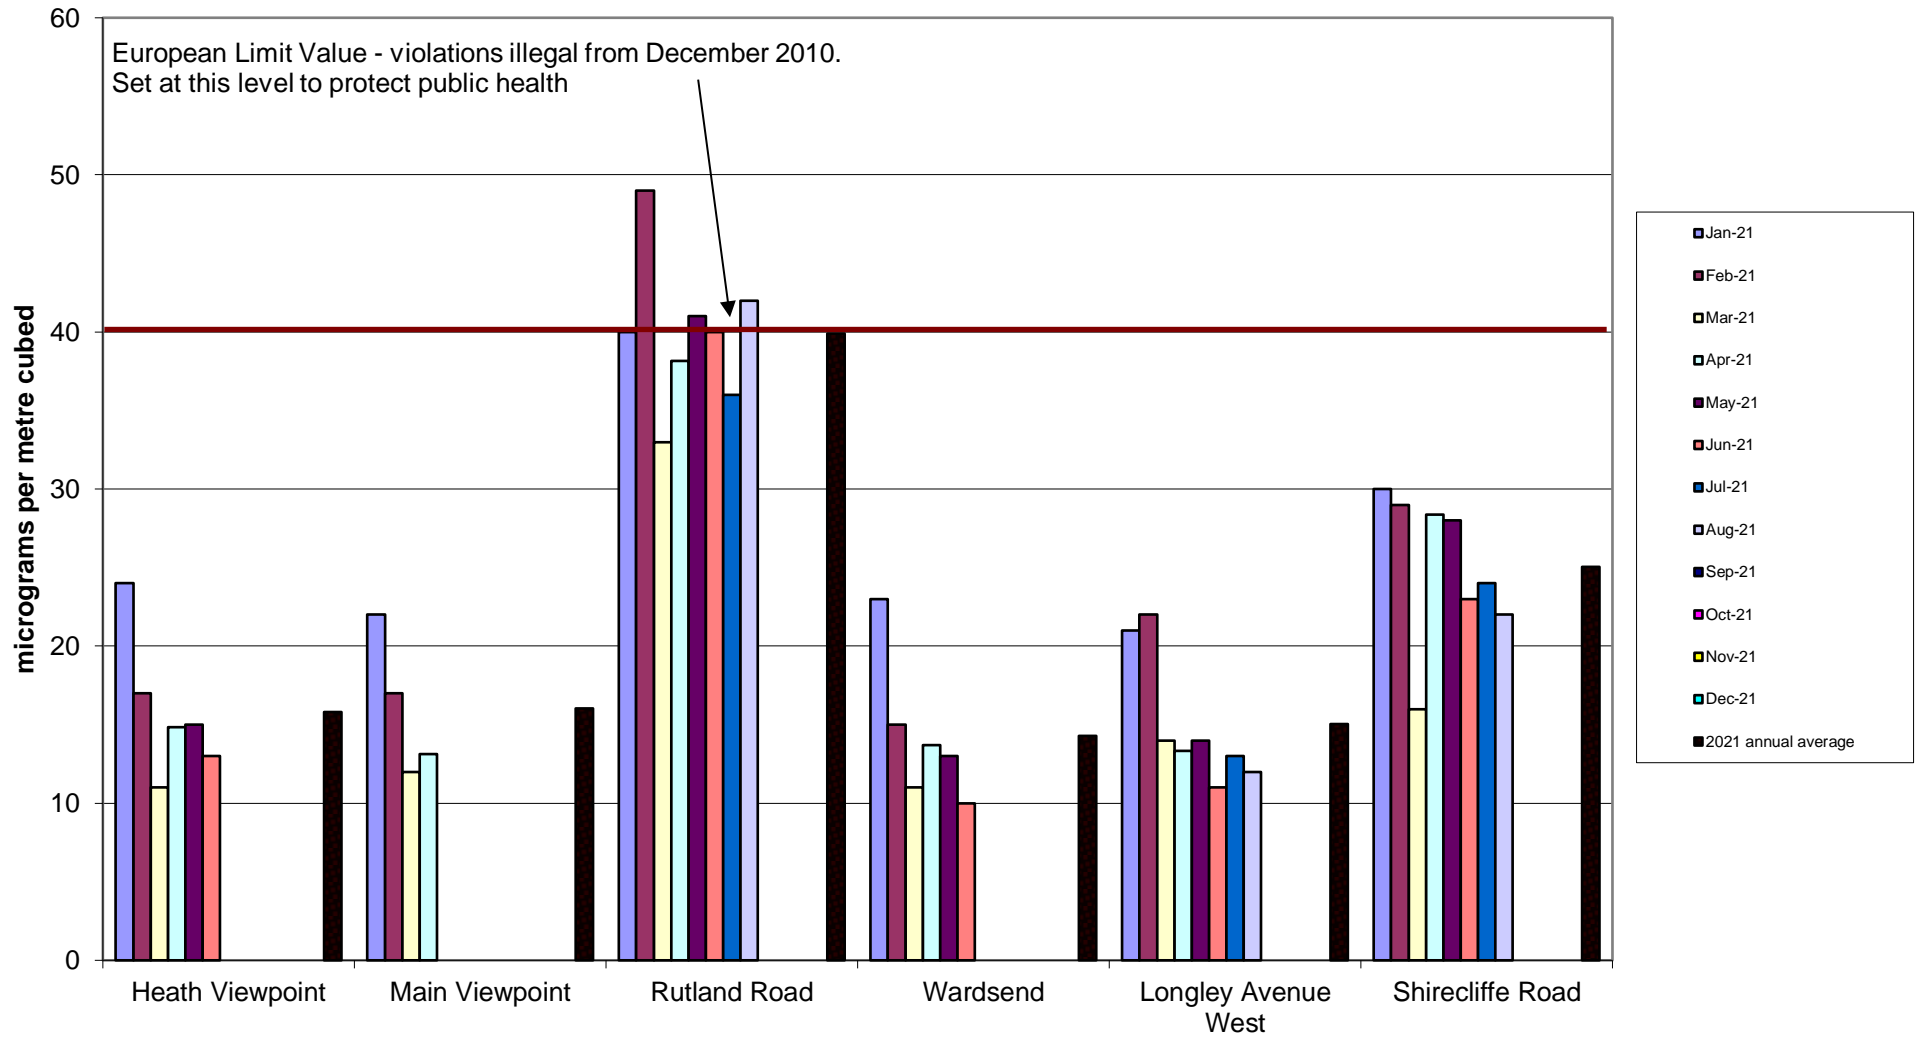

Hallam Community Air Quality Monitoring of Nitrogen Dioxide 2021

Heeley-Meersbrook Community Air Quality Monitoring of Nitrogen Dioxide 2021

Hunter's Bar School Community Air Quality Monitoring of Nitrogen Dioxide
2021

Kelham Community Air Quality Monitoring of Nitrogen Dioxide
2021

Kelham Island CA Community Air Quality Monitoring of Nitrogen Dioxide 2021

Miscellaneous Community Air Quality Monitoring of Nitrogen Dioxide
2021

Nether Edge Community Air Quality Monitoring of Nitrogen Dioxide 2021

Parkwood Springs Community Air Quality Monitoring of Nitrogen Dioxide
2021

Tinsley Community Air Quality Monitoring of Nitrogen Dioxide
2021

Walkley Community Air Quality Monitoring of Nitrogen Dioxide 2021

Woodseats School Air Quality Monitoring of Nitrogen Dioxide
2021