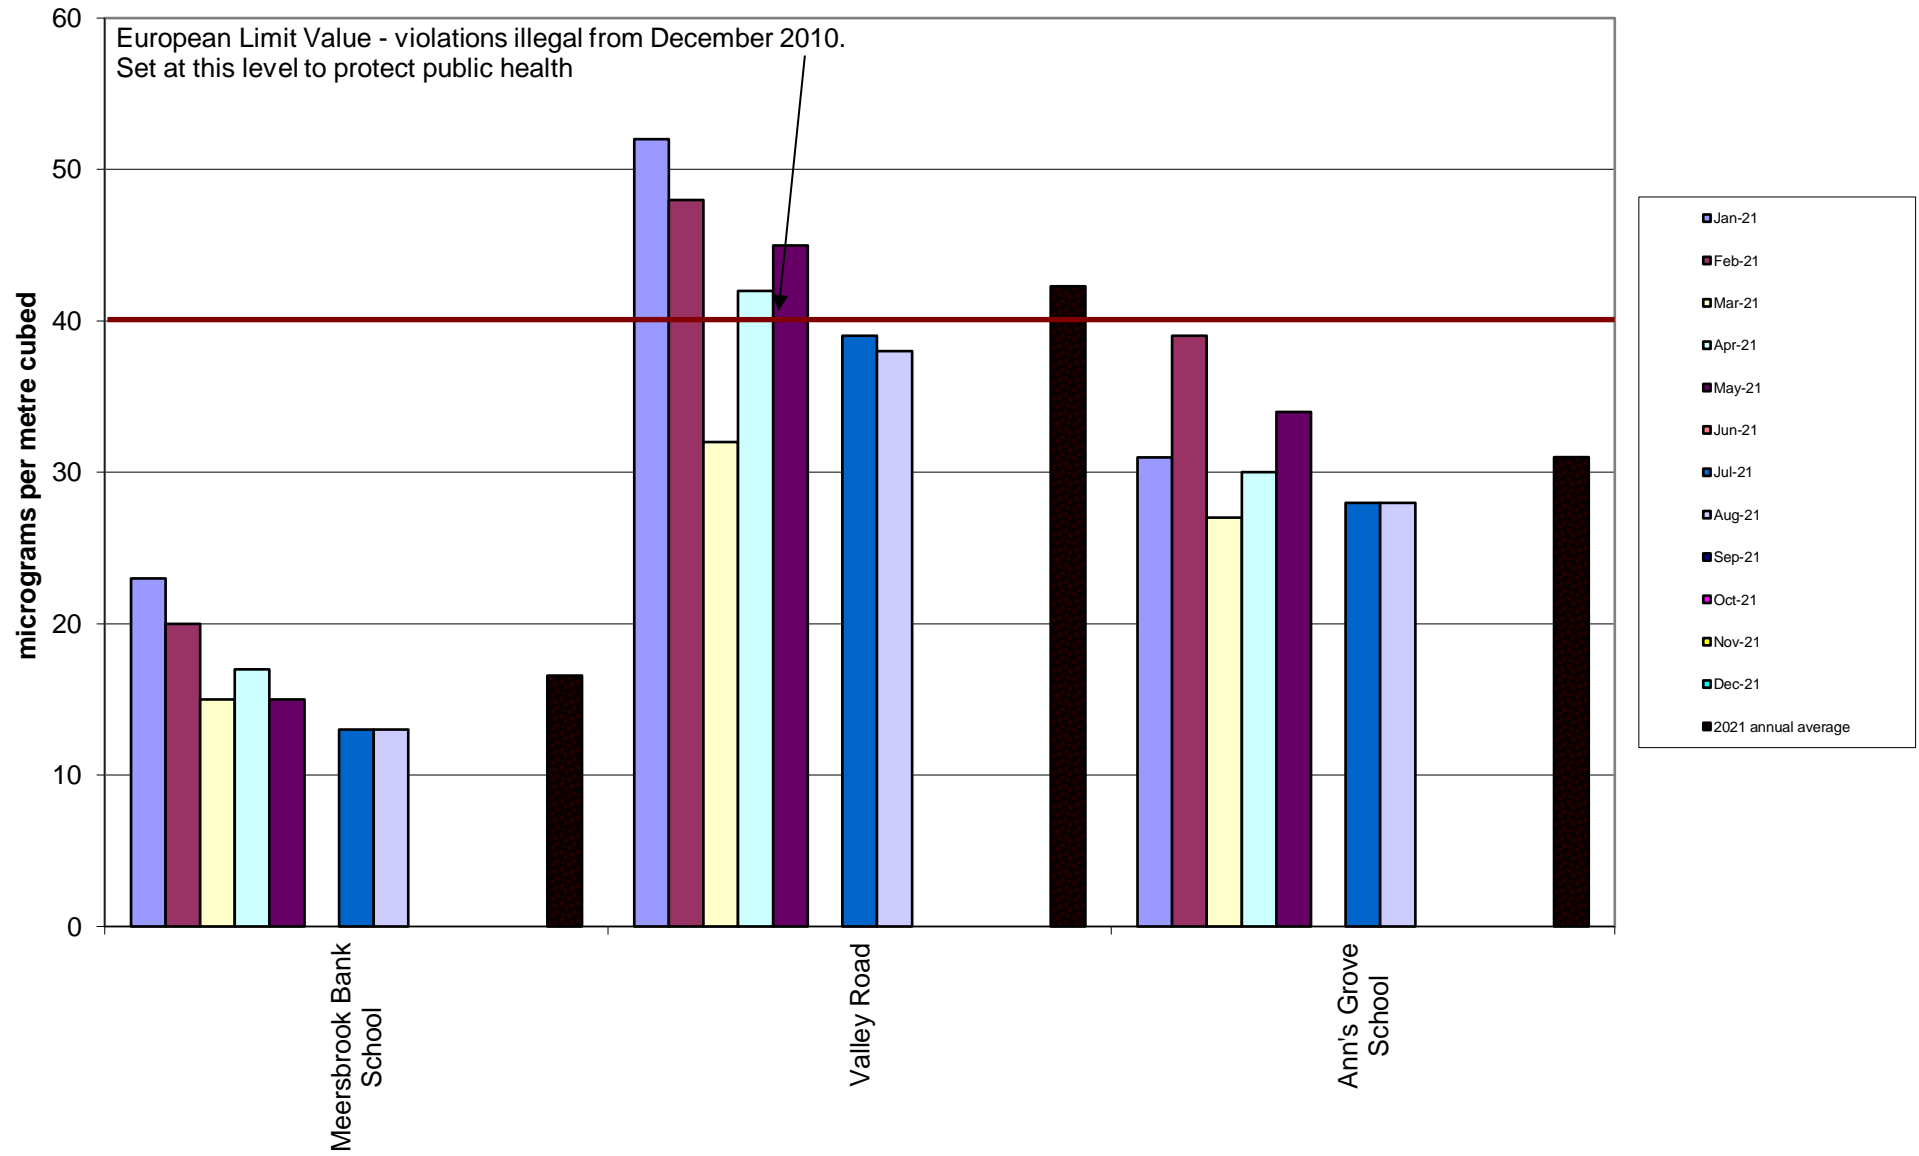

Crookesmoor Community Air Quality Monitoring of Nitrogen Dioxide 2021

Darnall Community Air Quality Monitoring of Nitrogen Dioxide 2021

Deepcar Community Air Quality Monitoring of Nitrogen Dioxide
2021

Ecclesall Community Air Quality Monitoring of Nitrogen Dioxide 2020

Hallam Community Air Quality Monitoring of Nitrogen Dioxide 2021

Heeley-Meersbrook Community Air Quality Monitoring of Nitrogen Dioxide 2021

Hunter's Bar School Community Air Quality Monitoring of Nitrogen Dioxide
2021