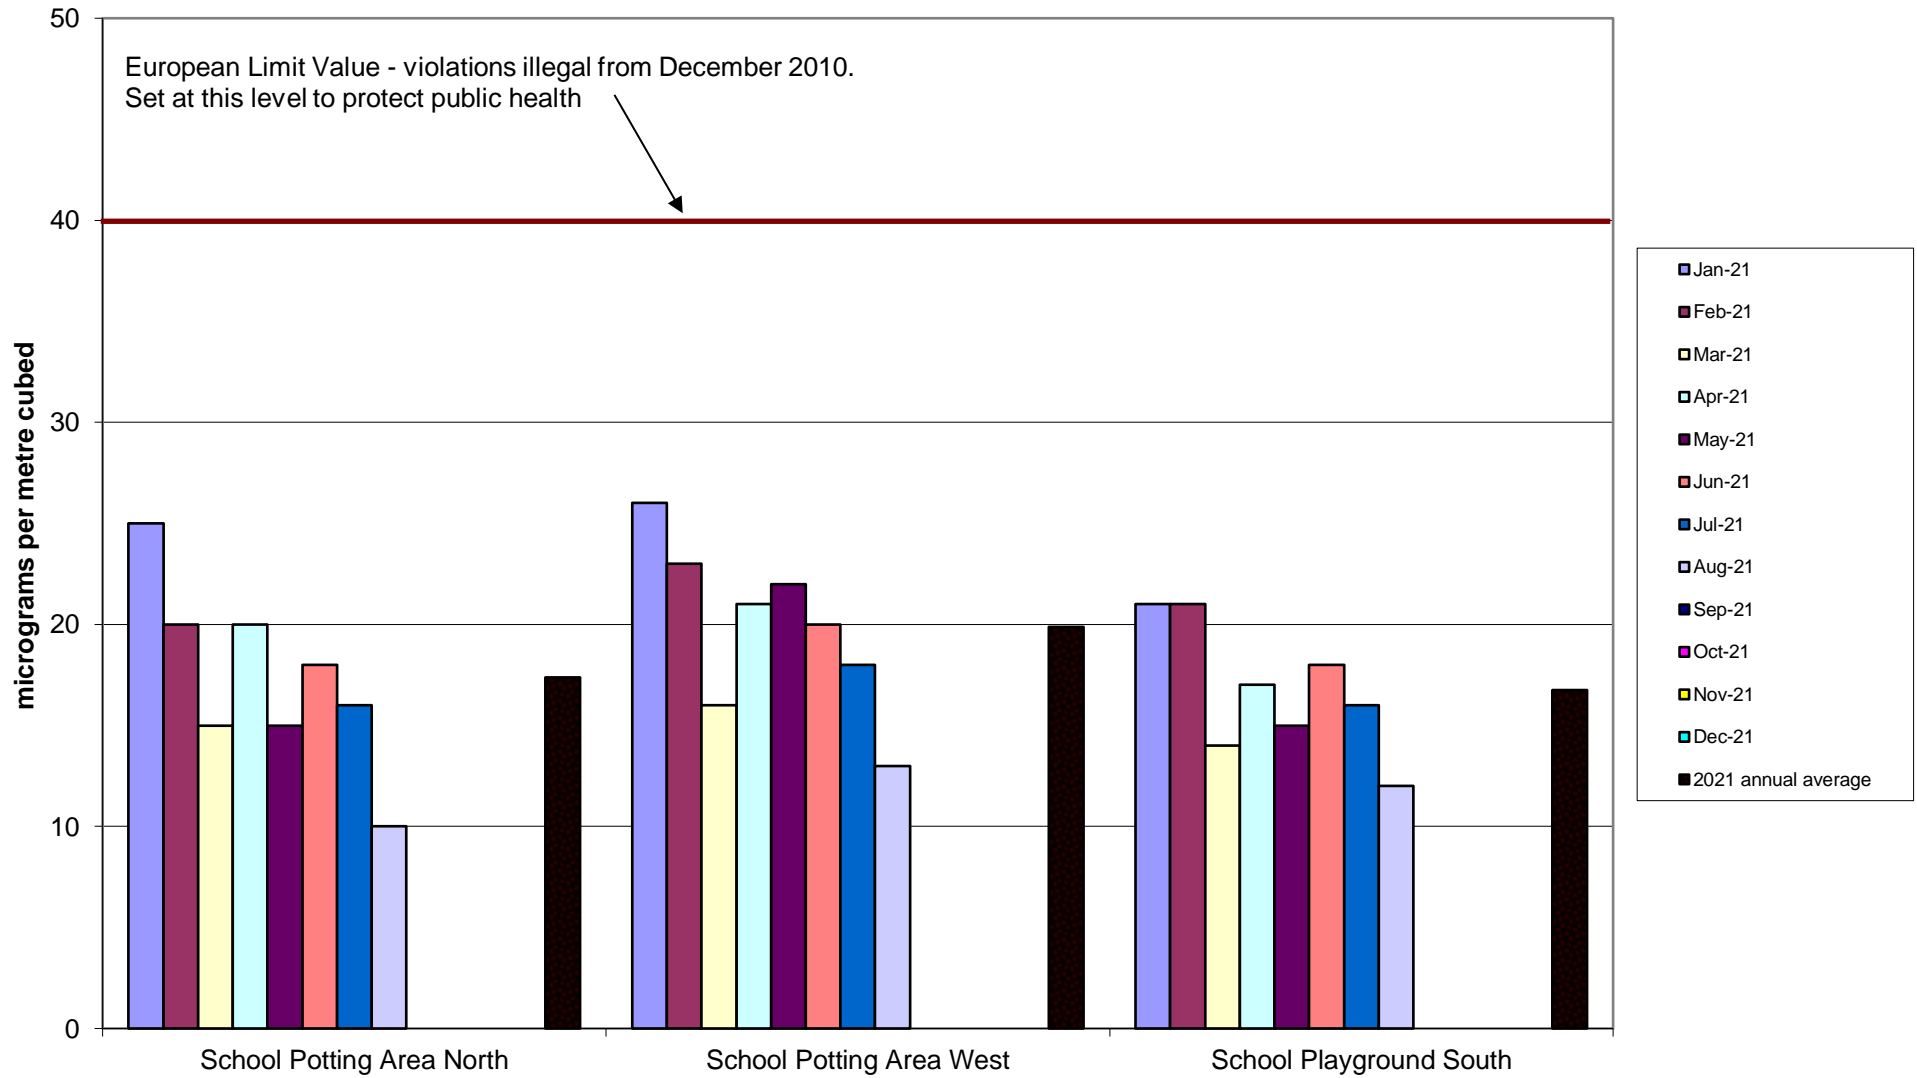

Crookesmoor Community Air Quality Monitoring of Nitrogen Dioxide 2021

Darnall Community Air Quality Monitoring of Nitrogen Dioxide 2021

Deepcar Community Air Quality Monitoring of Nitrogen Dioxide
2021

Ecclesall Community Air Quality Monitoring of Nitrogen Dioxide 2020

Hallam Community Air Quality Monitoring of Nitrogen Dioxide 2021

Heeley-Meersbrook Community Air Quality Monitoring of Nitrogen Dioxide 2021

Hunter's Bar School Community Air Quality Monitoring of Nitrogen Dioxide
2021