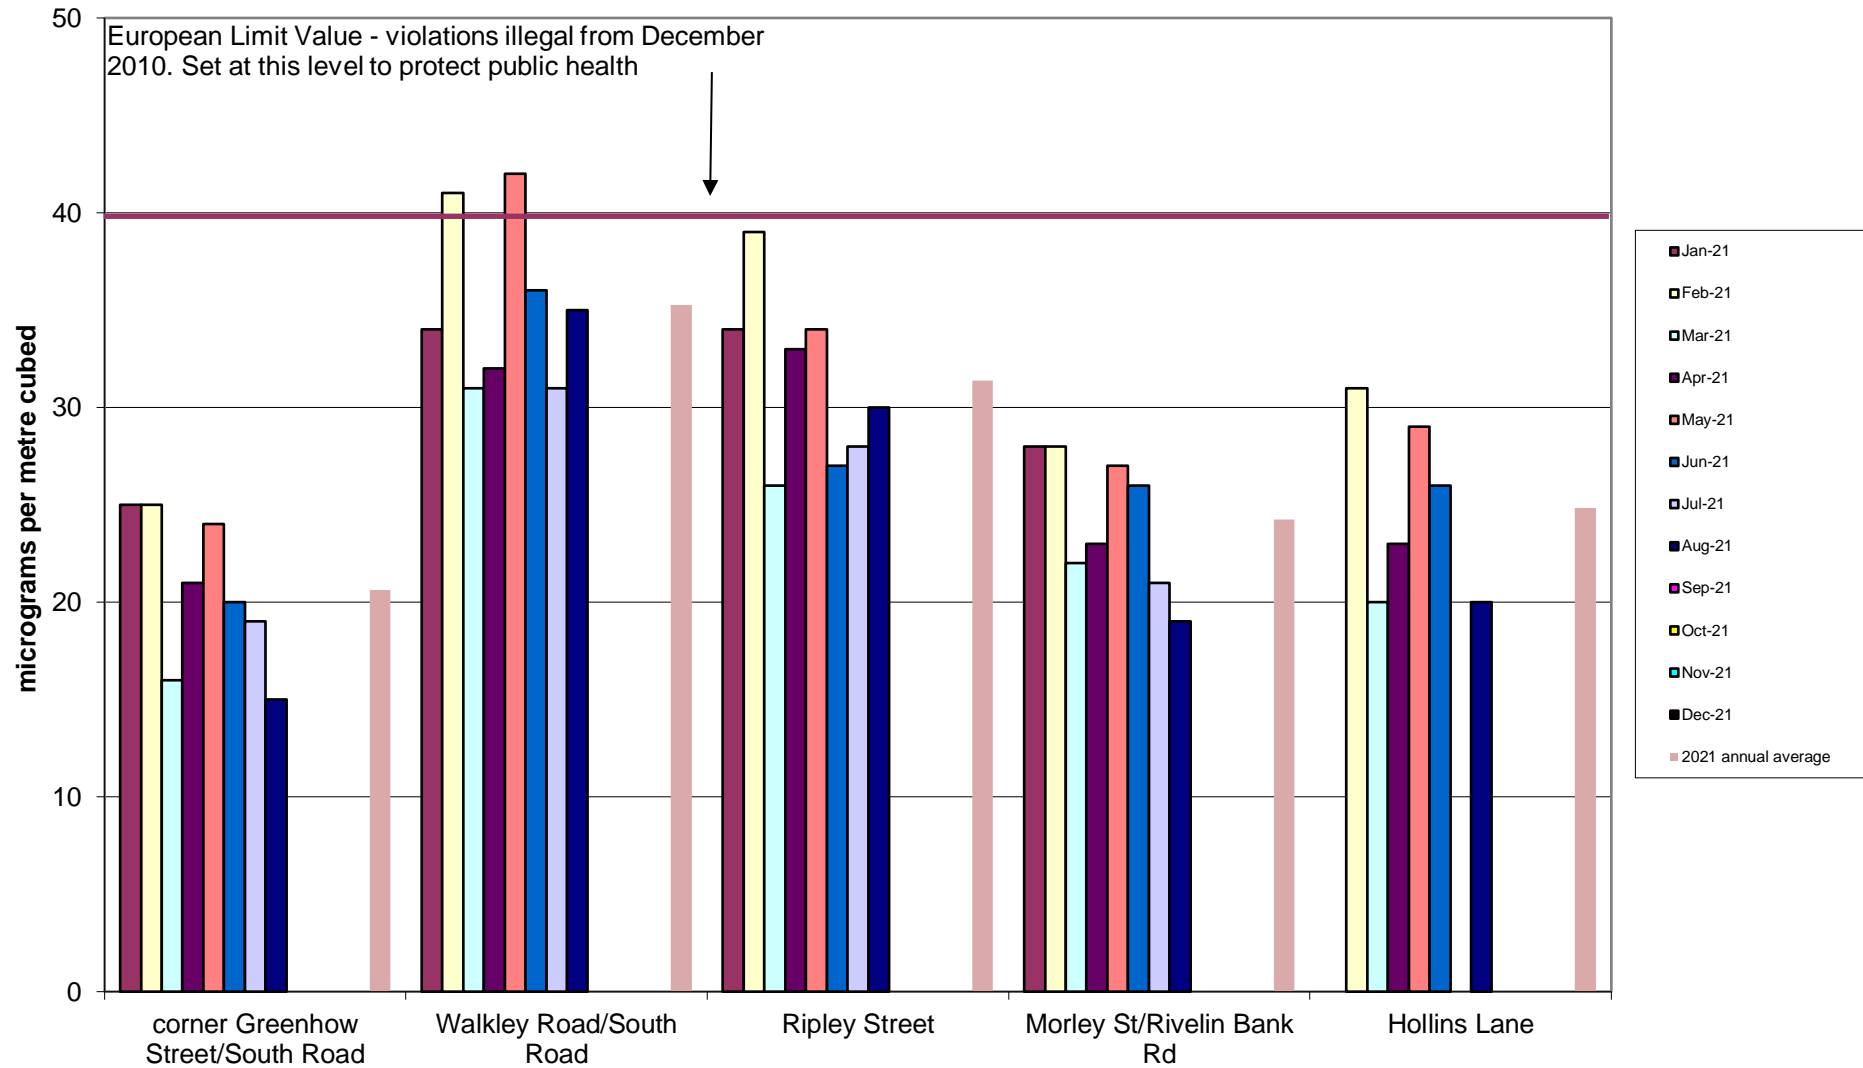

Nether Edge Community Air Quality Monitoring of Nitrogen Dioxide 2021

Parkwood Springs Community Air Quality Monitoring of Nitrogen Dioxide
2021

Tinsley Community Air Quality Monitoring of Nitrogen Dioxide
2021

Walkley Community Air Quality Monitoring of Nitrogen Dioxide 2021

Woodseats School Air Quality Monitoring of Nitrogen Dioxide
2021