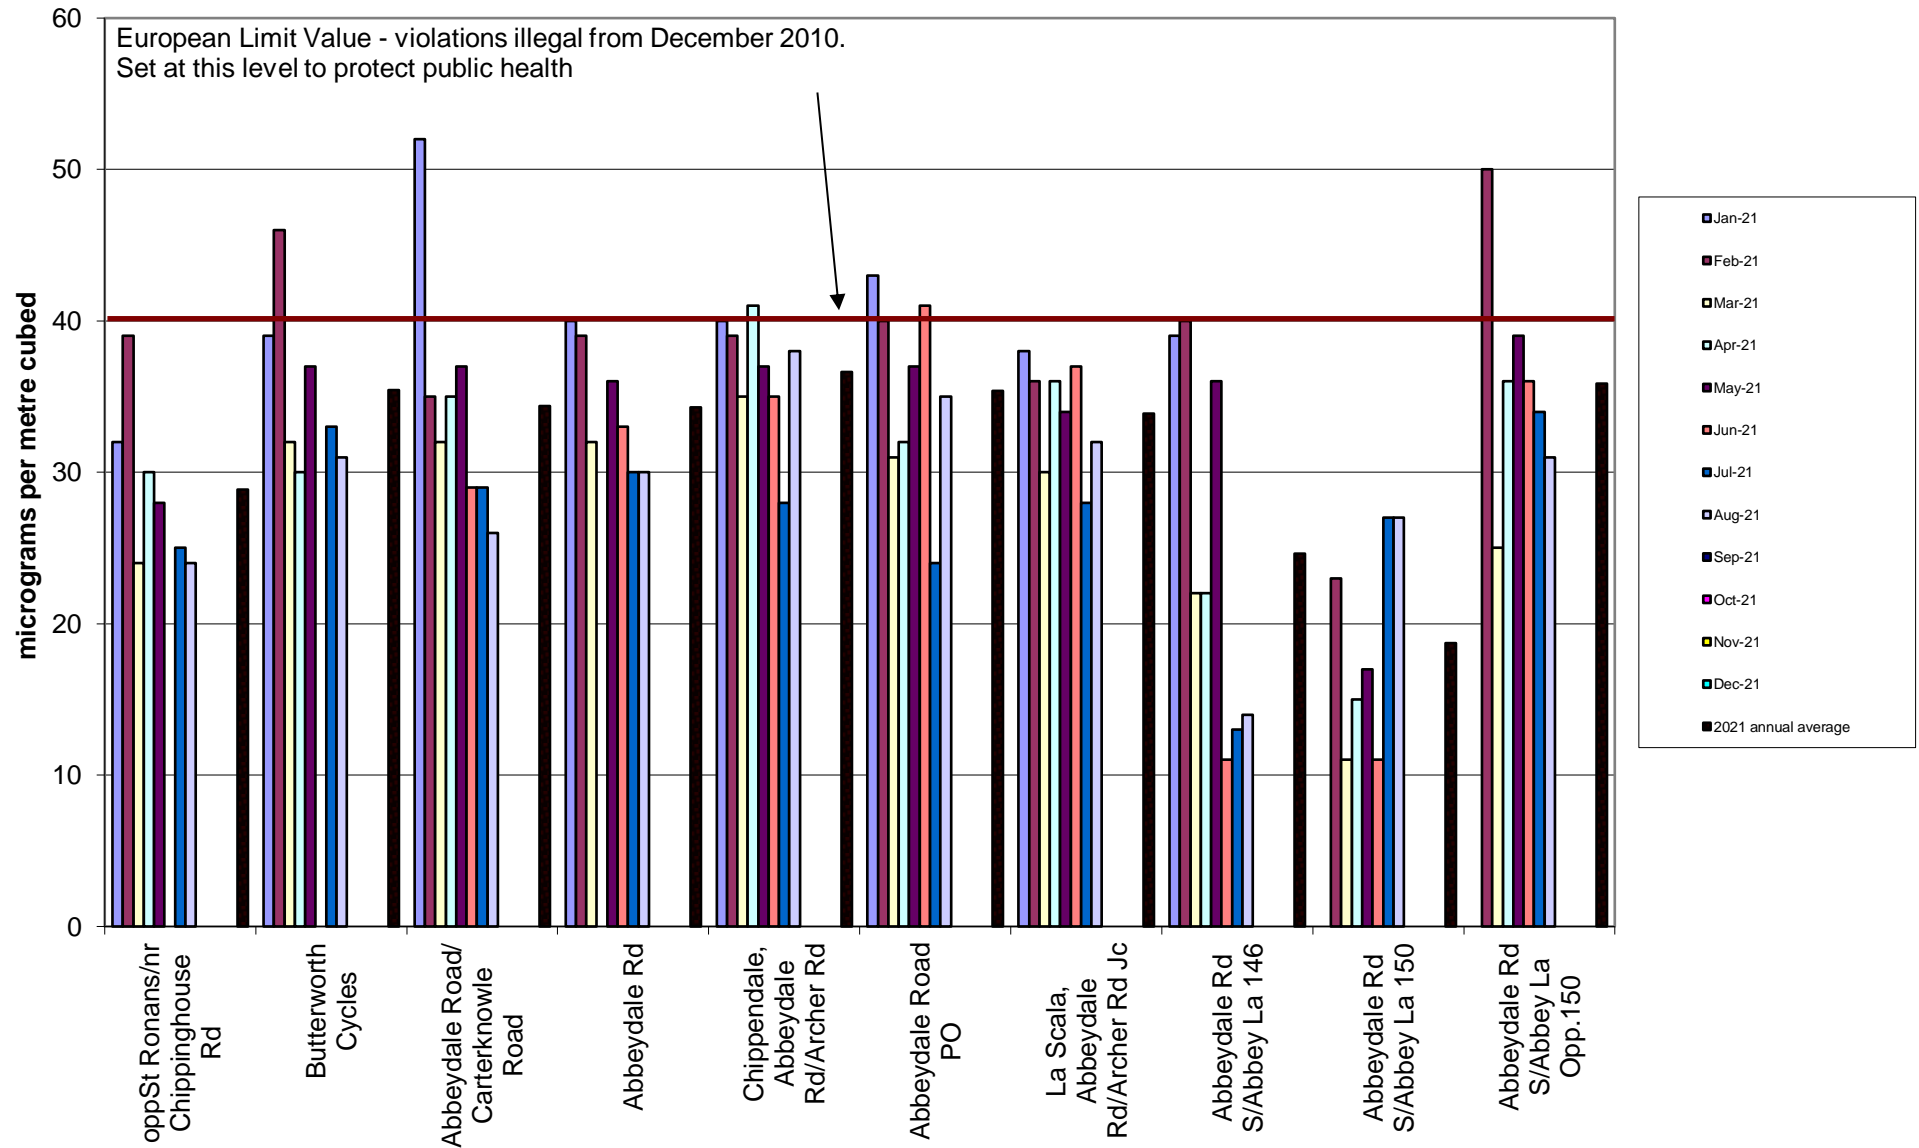

Abbeydale Road Corridor Community Air Quality Monitoring of Nitrogen Dioxide 2021

Burngreave Community Air Quality Monitoring of Nitrogen Dioxide
2021

Carterknowle and Millhouses Community Air Quality Monitoring of Nitrogen Dioxide
2021

Crookesmoor Community Air Quality Monitoring of Nitrogen Dioxide 2021

Darnall Community Air Quality Monitoring of Nitrogen Dioxide 2021

Deepcar Community Air Quality Monitoring of Nitrogen Dioxide
2021

Ecclesall Community Air Quality Monitoring of Nitrogen Dioxide 2020

Hallam Community Air Quality Monitoring of Nitrogen Dioxide 2021

Heeley-Meersbrook Community Air Quality Monitoring of Nitrogen Dioxide 2021

Hunter's Bar School Community Air Quality Monitoring of Nitrogen Dioxide
2021