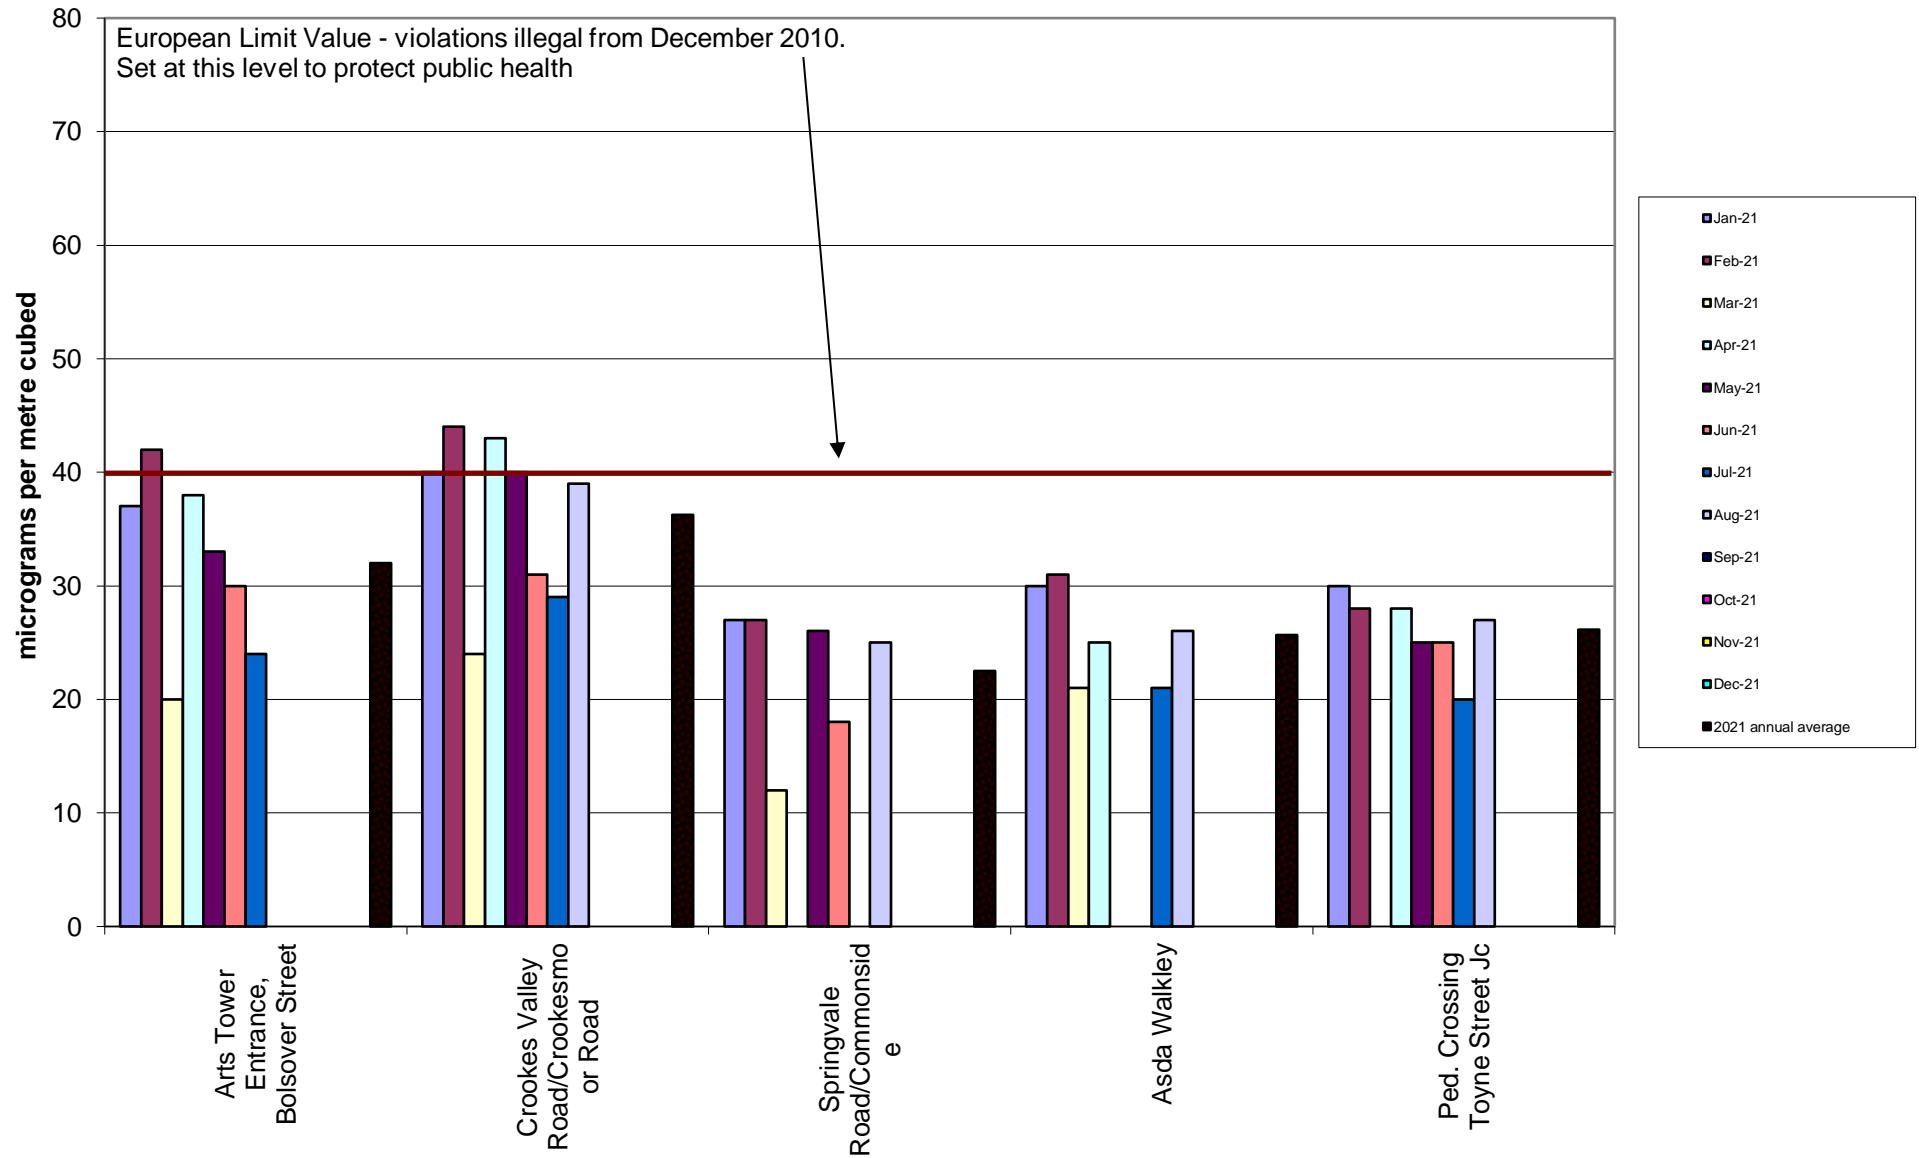

Abbeydale Road Corridor Community Air Quality Monitoring of Nitrogen Dioxide 2021

Burngreave Community Air Quality Monitoring of Nitrogen Dioxide
2021

Carterknowle and Millhouses Community Air Quality Monitoring of Nitrogen Dioxide
2021

Crookesmoor Community Air Quality Monitoring of Nitrogen Dioxide 2021

Darnall Community Air Quality Monitoring of Nitrogen Dioxide 2021

Deepcar Community Air Quality Monitoring of Nitrogen Dioxide
2021

Ecclesall Community Air Quality Monitoring of Nitrogen Dioxide 2020

Hallam Community Air Quality Monitoring of Nitrogen Dioxide 2021

Heeley-Meersbrook Community Air Quality Monitoring of Nitrogen Dioxide 2021

Hunter's Bar School Community Air Quality Monitoring of Nitrogen Dioxide
2021