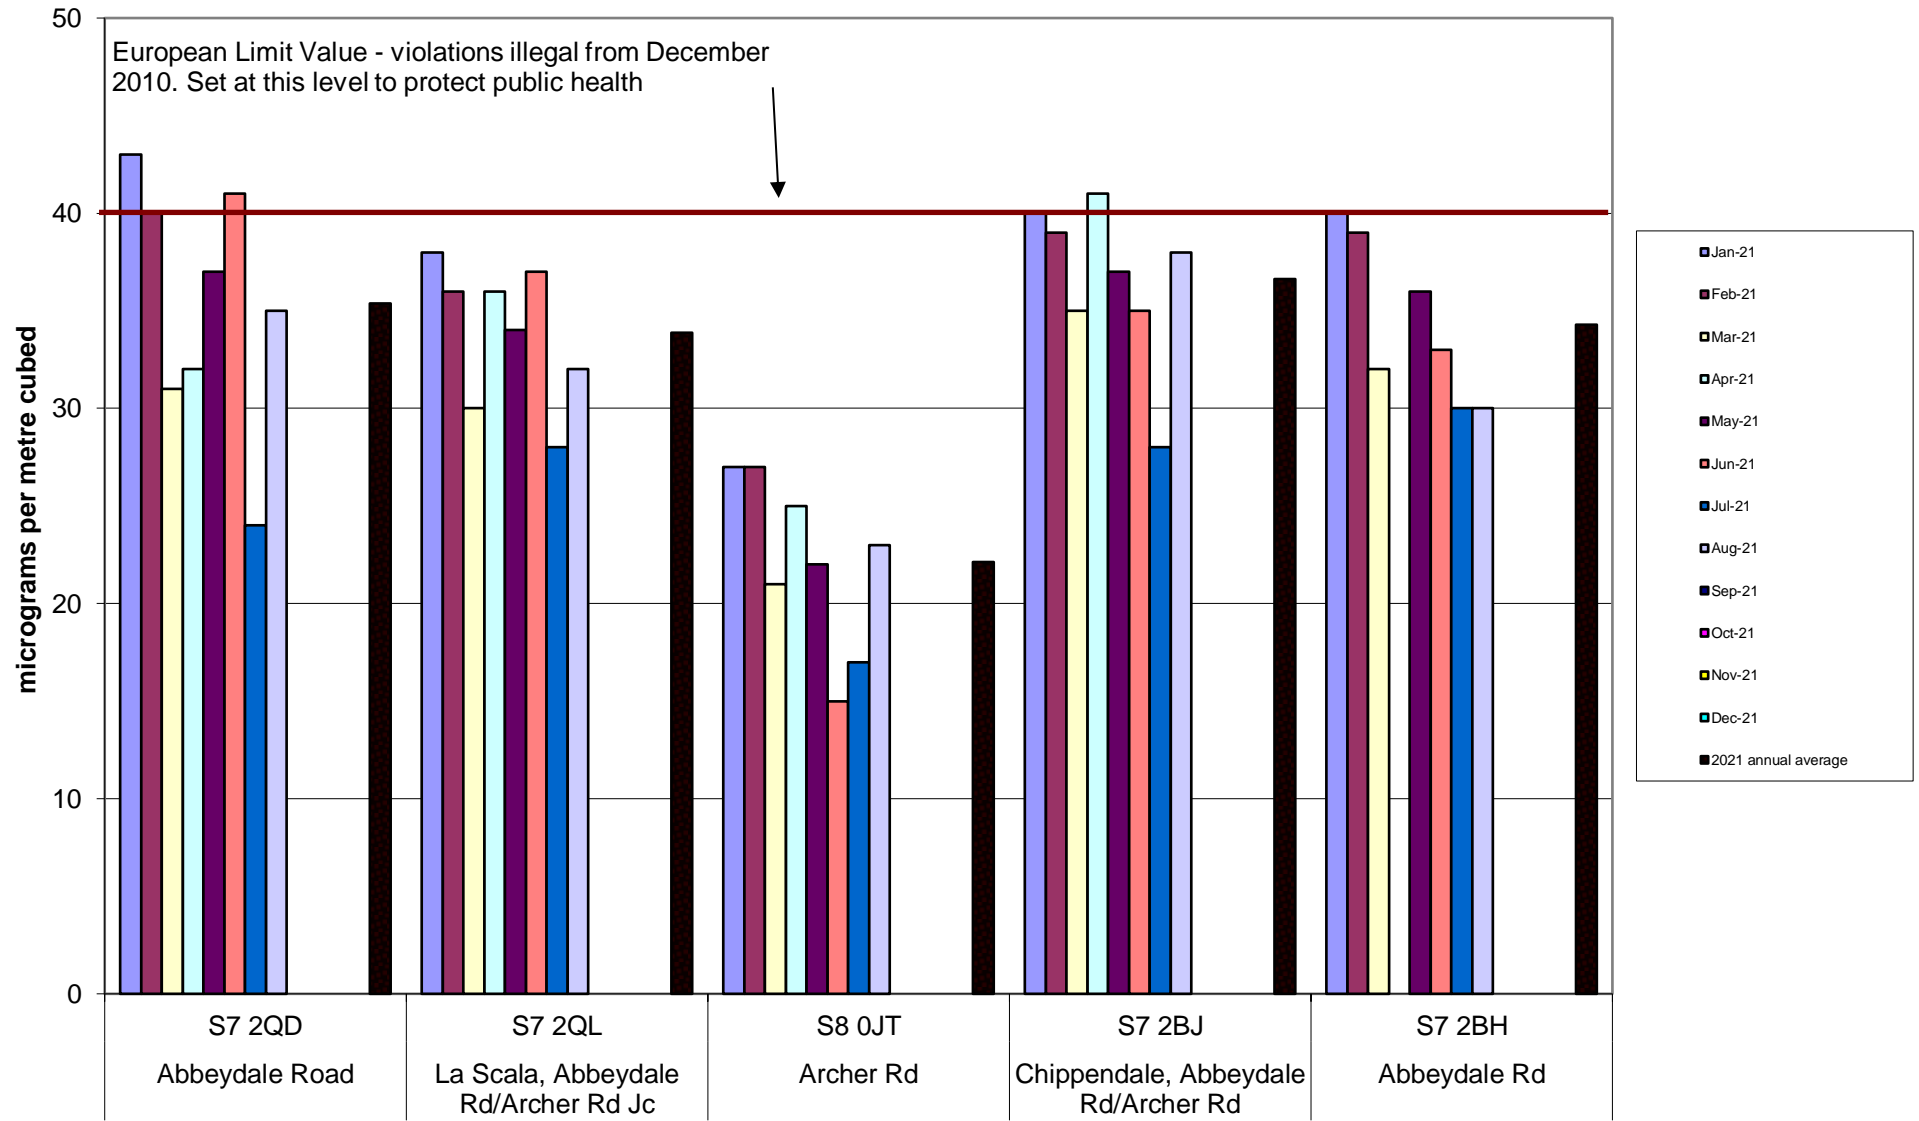

Abbeydale Road Corridor Community Air Quality Monitoring of Nitrogen Dioxide 2021

Burngreave Community Air Quality Monitoring of Nitrogen Dioxide
2021

Carterknowle and Millhouses Community Air Quality Monitoring of Nitrogen Dioxide
2021

Crookesmoor Community Air Quality Monitoring of Nitrogen Dioxide 2021

Darnall Community Air Quality Monitoring of Nitrogen Dioxide 2021

Deepcar Community Air Quality Monitoring of Nitrogen Dioxide
2021

Ecclesall Community Air Quality Monitoring of Nitrogen Dioxide 2020