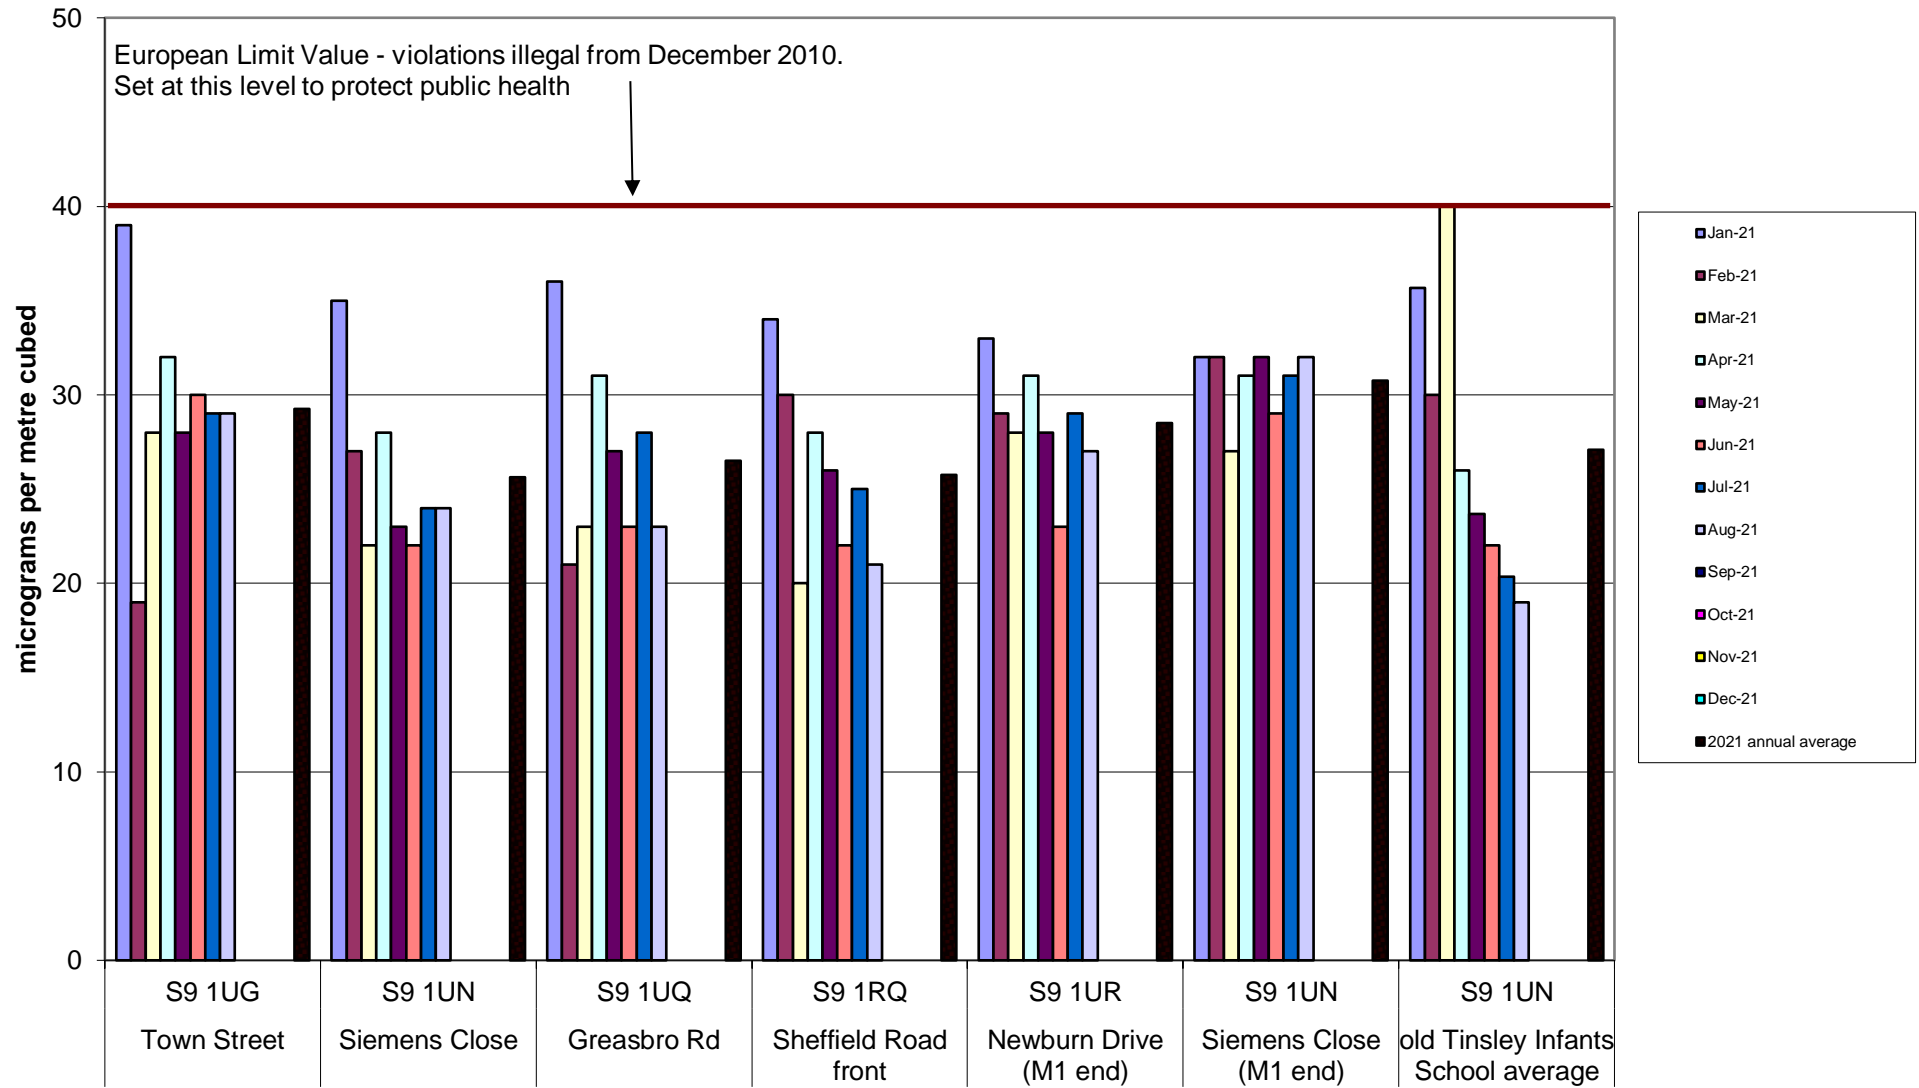

Hallam Community Air Quality Monitoring of Nitrogen Dioxide 2021

Heeley-Meersbrook Community Air Quality Monitoring of Nitrogen Dioxide 2021

Hunter's Bar School Community Air Quality Monitoring of Nitrogen Dioxide
2021

Kelham Community Air Quality Monitoring of Nitrogen Dioxide
2021

Kelham Island CA Community Air Quality Monitoring of Nitrogen Dioxide 2021

Miscellaneous Community Air Quality Monitoring of Nitrogen Dioxide
2021

Nether Edge Community Air Quality Monitoring of Nitrogen Dioxide 2021

Parkwood Springs Community Air Quality Monitoring of Nitrogen Dioxide
2021

Tinsley Community Air Quality Monitoring of Nitrogen Dioxide
2021