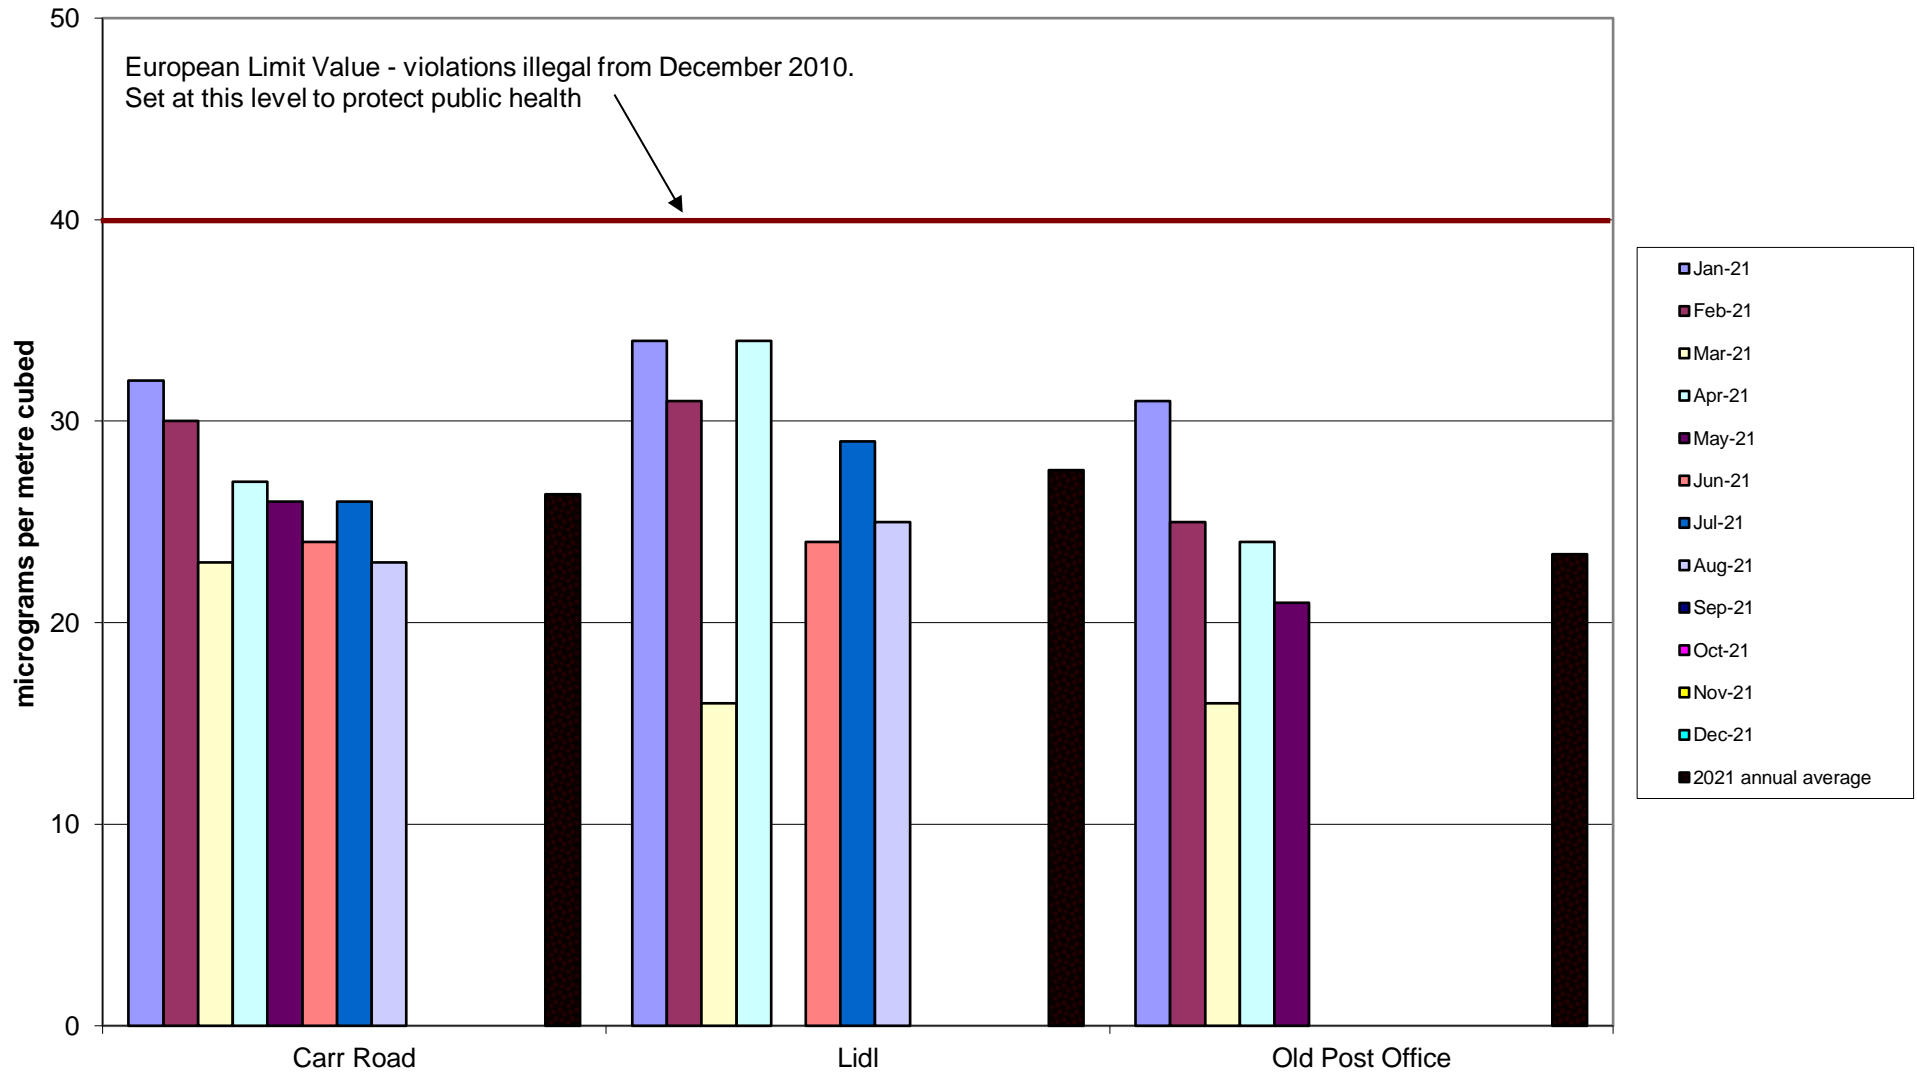

Abbeydale Road Corridor Community Air Quality Monitoring of Nitrogen Dioxide 2021

Burngreave Community Air Quality Monitoring of Nitrogen Dioxide
2021

Carterknowle and Millhouses Community Air Quality Monitoring of Nitrogen Dioxide
2021

Crookesmoor Community Air Quality Monitoring of Nitrogen Dioxide 2021

Darnall Community Air Quality Monitoring of Nitrogen Dioxide 2021

Deepcar Community Air Quality Monitoring of Nitrogen Dioxide
2021

Ecclesall Community Air Quality Monitoring of Nitrogen Dioxide 2020