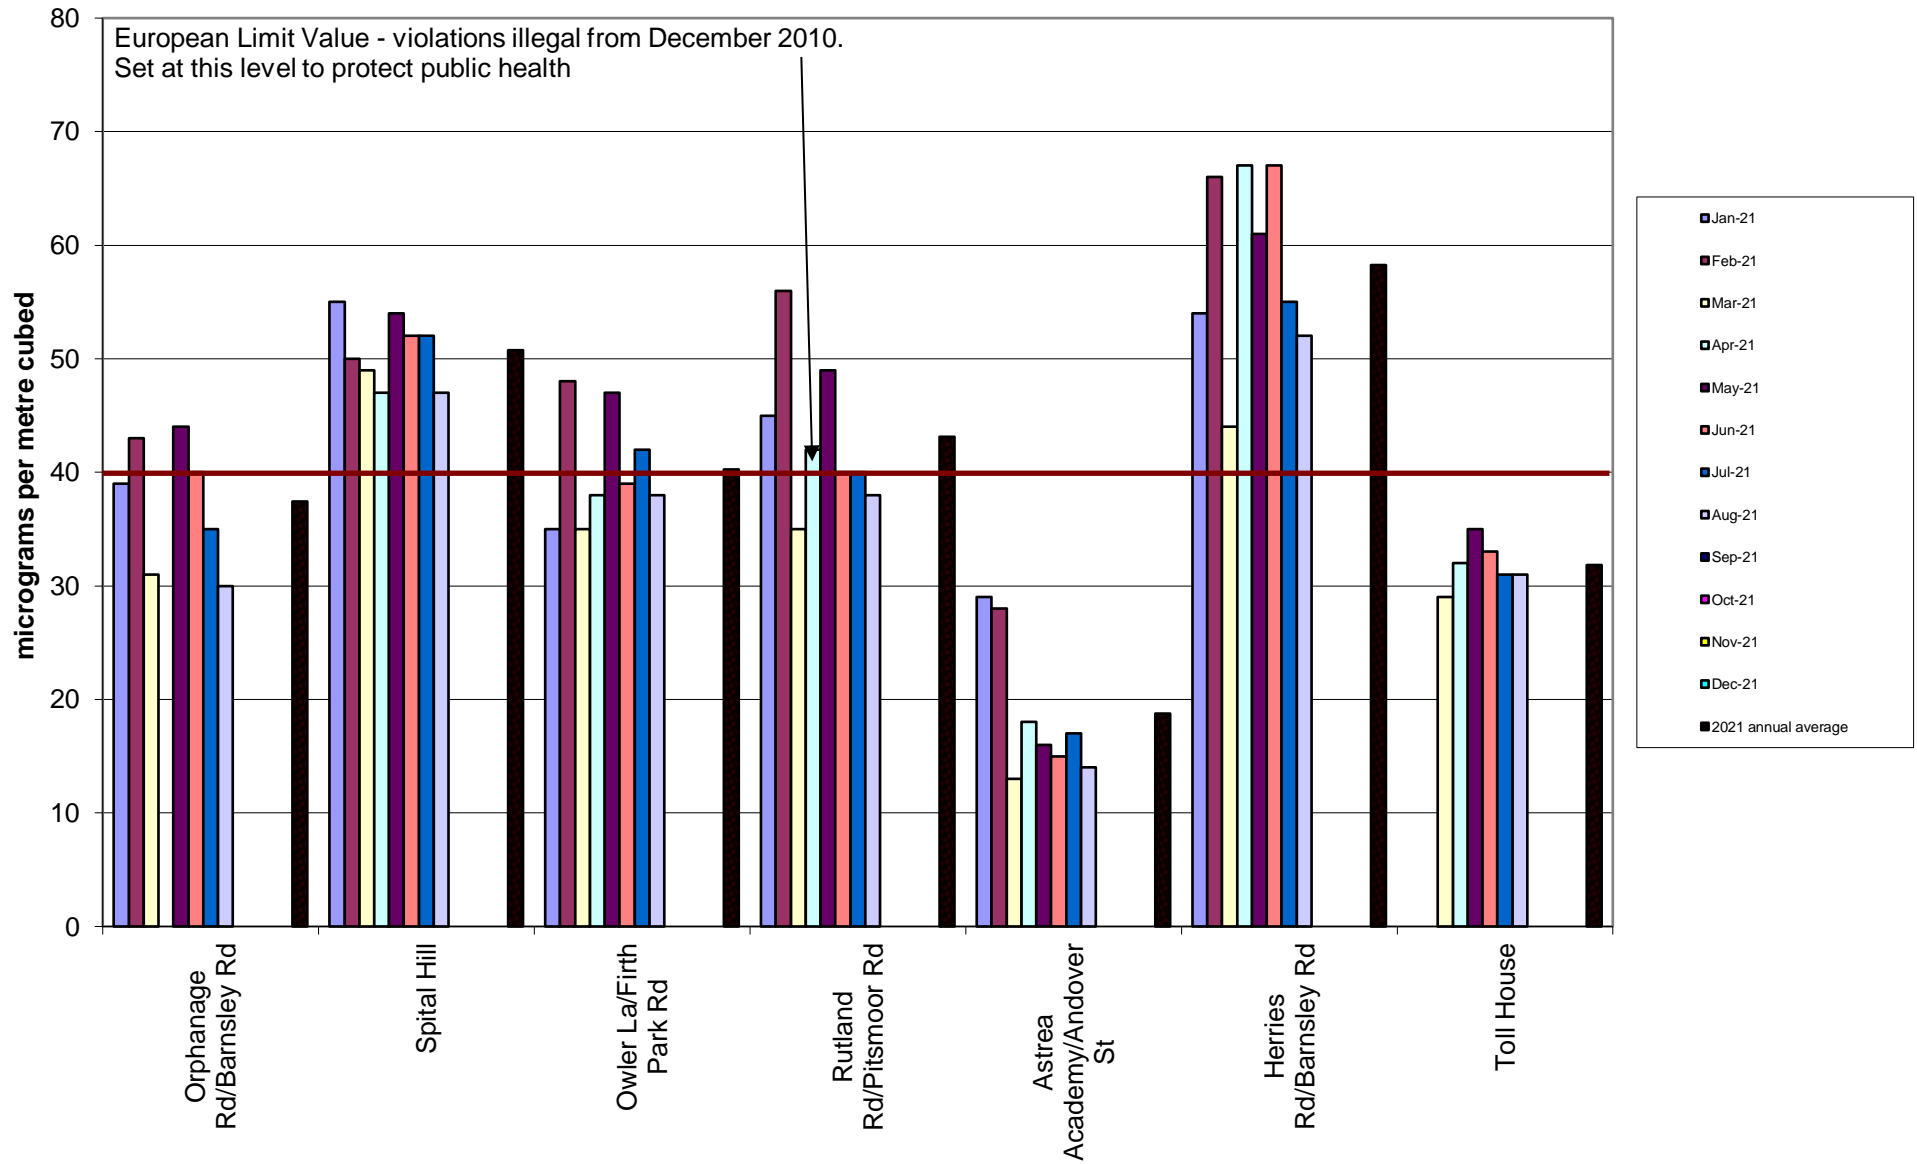

Abbeydale Road Corridor Community Air Quality Monitoring of Nitrogen Dioxide 2021

Burngreave Community Air Quality Monitoring of Nitrogen Dioxide
2021

Carterknowle and Millhouses Community Air Quality Monitoring of Nitrogen Dioxide
2021

Crookesmoor Community Air Quality Monitoring of Nitrogen Dioxide 2021

Darnall Community Air Quality Monitoring of Nitrogen Dioxide 2021

Deepcar Community Air Quality Monitoring of Nitrogen Dioxide
2021

Ecclesall Community Air Quality Monitoring of Nitrogen Dioxide 2020

Hallam Community Air Quality Monitoring of Nitrogen Dioxide 2021

Heeley-Meersbrook Community Air Quality Monitoring of Nitrogen Dioxide 2021

Hunter's Bar School Community Air Quality Monitoring of Nitrogen Dioxide
2021