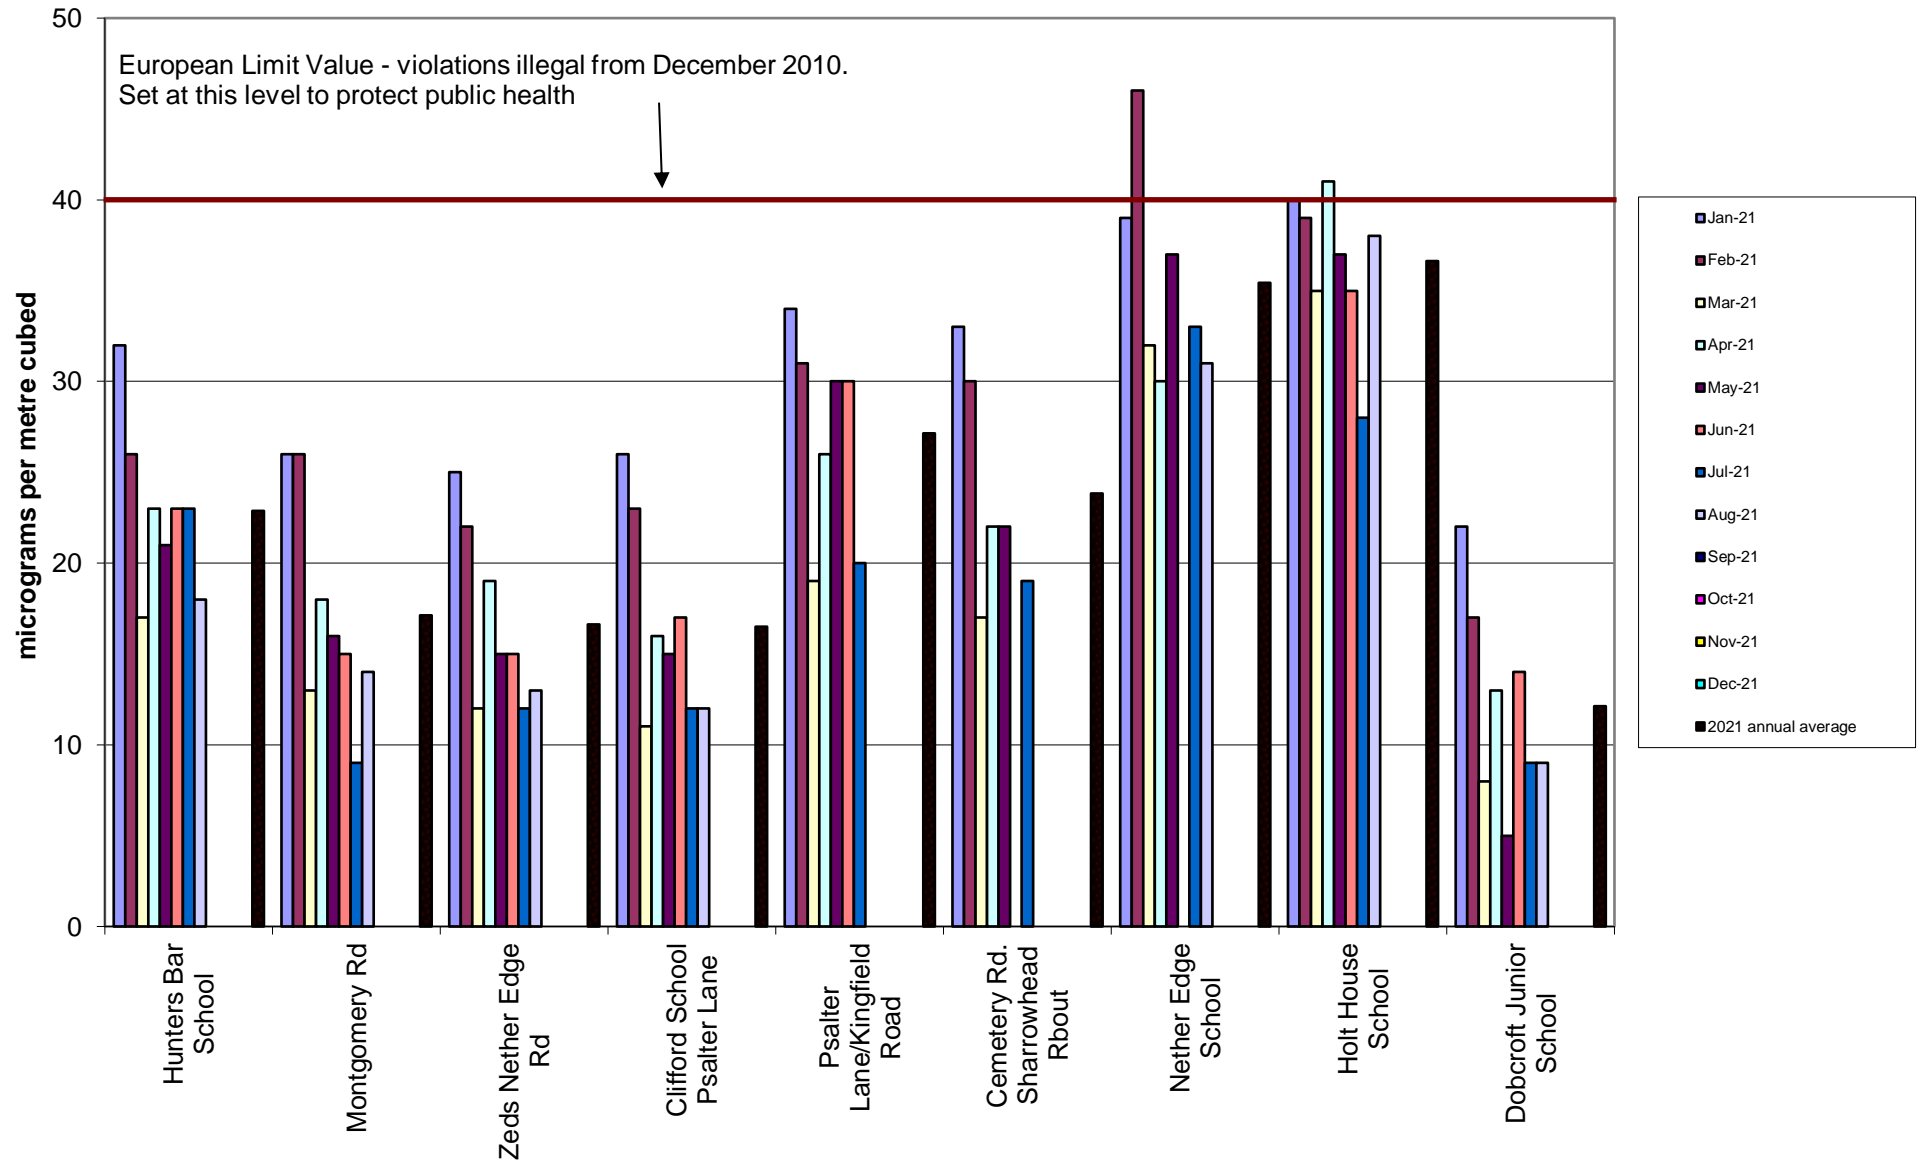

Hallam Community Air Quality Monitoring of Nitrogen Dioxide 2021

Heeley-Meersbrook Community Air Quality Monitoring of Nitrogen Dioxide 2021

Hunter's Bar School Community Air Quality Monitoring of Nitrogen Dioxide
2021

Kelham Community Air Quality Monitoring of Nitrogen Dioxide
2021

Kelham Island CA Community Air Quality Monitoring of Nitrogen Dioxide 2021

Miscellaneous Community Air Quality Monitoring of Nitrogen Dioxide
2021

Nether Edge Community Air Quality Monitoring of Nitrogen Dioxide 2021

Parkwood Springs Community Air Quality Monitoring of Nitrogen Dioxide
2021

Tinsley Community Air Quality Monitoring of Nitrogen Dioxide
2021

Walkley Community Air Quality Monitoring of Nitrogen Dioxide 2021

Woodseats School Air Quality Monitoring of Nitrogen Dioxide
2021