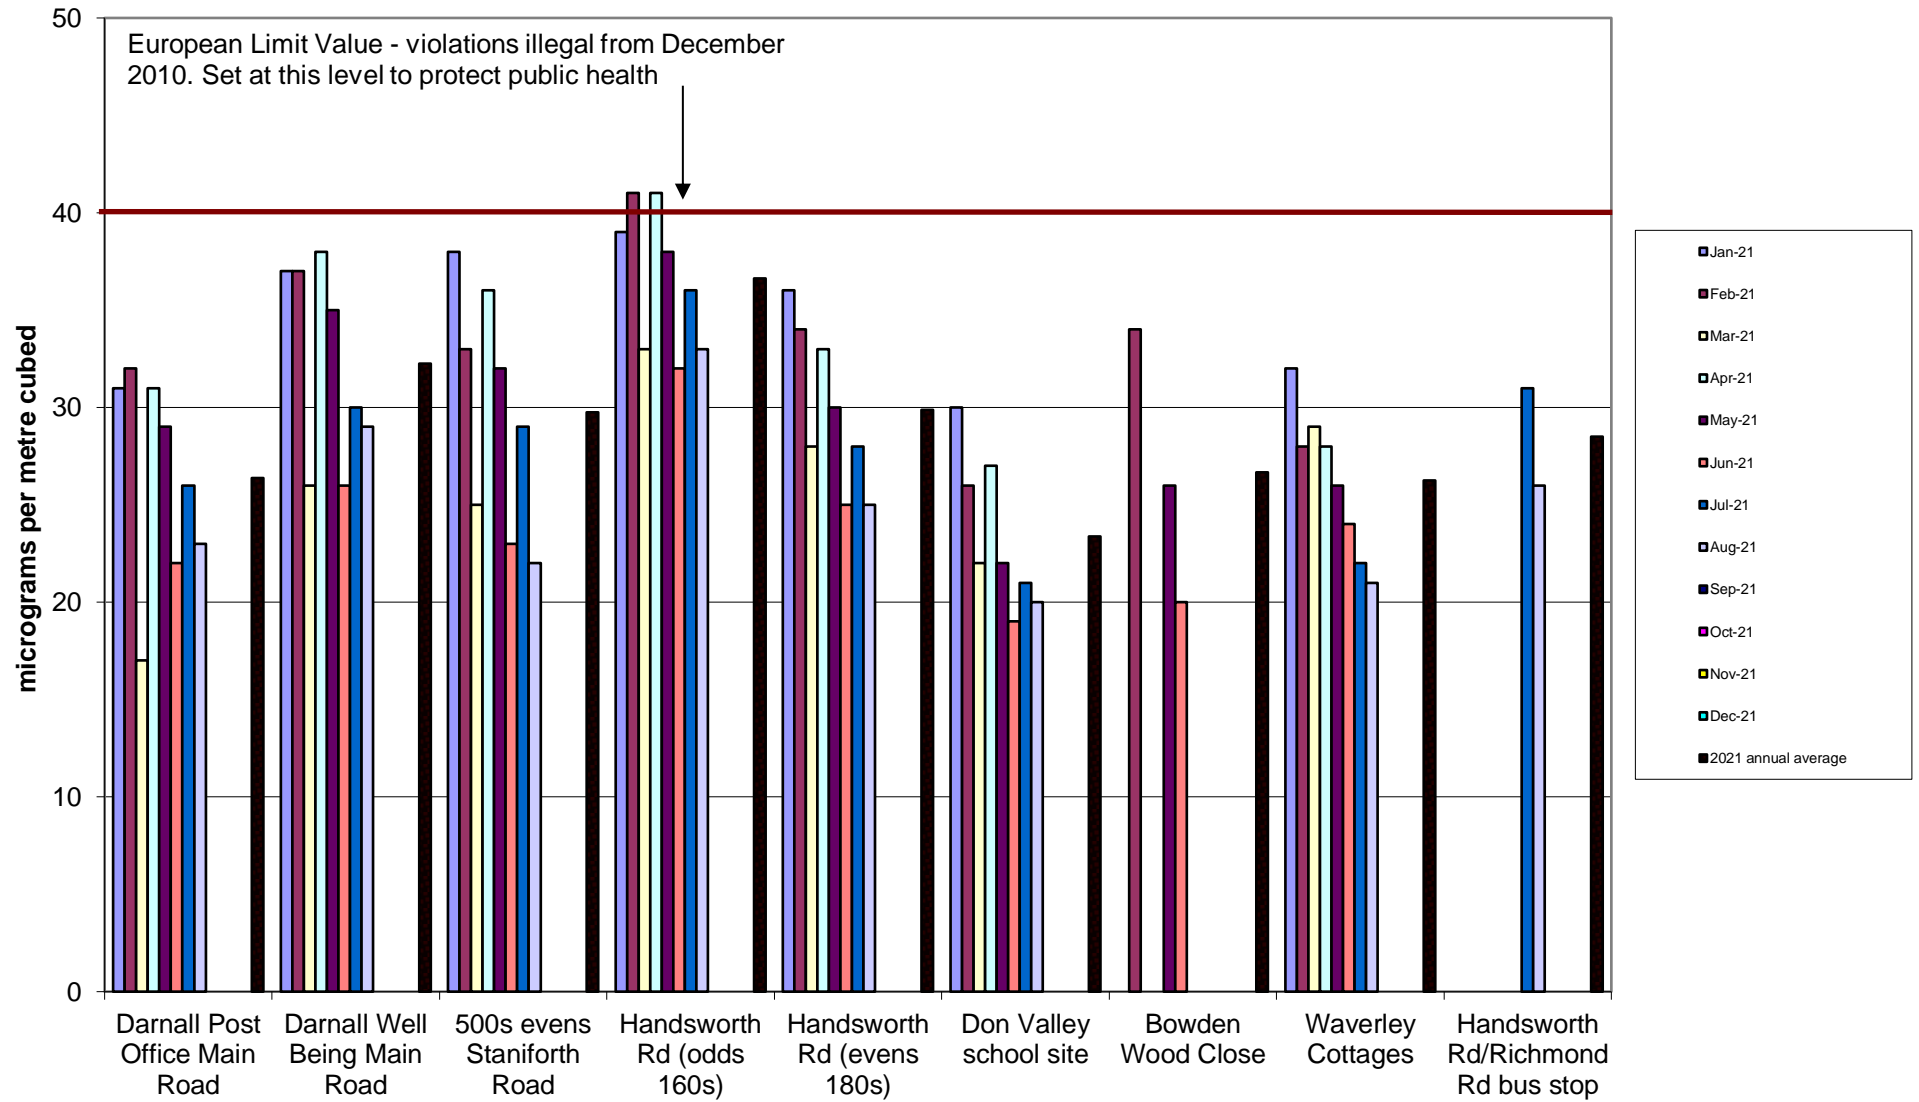

Abbeydale Road Corridor Community Air Quality Monitoring of Nitrogen Dioxide 2021

Burngreave Community Air Quality Monitoring of Nitrogen Dioxide
2021

Carterknowle and Millhouses Community Air Quality Monitoring of Nitrogen Dioxide
2021

Crookesmoor Community Air Quality Monitoring of Nitrogen Dioxide 2021

Darnall Community Air Quality Monitoring of Nitrogen Dioxide 2021

Deepcar Community Air Quality Monitoring of Nitrogen Dioxide
2021

Ecclesall Community Air Quality Monitoring of Nitrogen Dioxide 2020