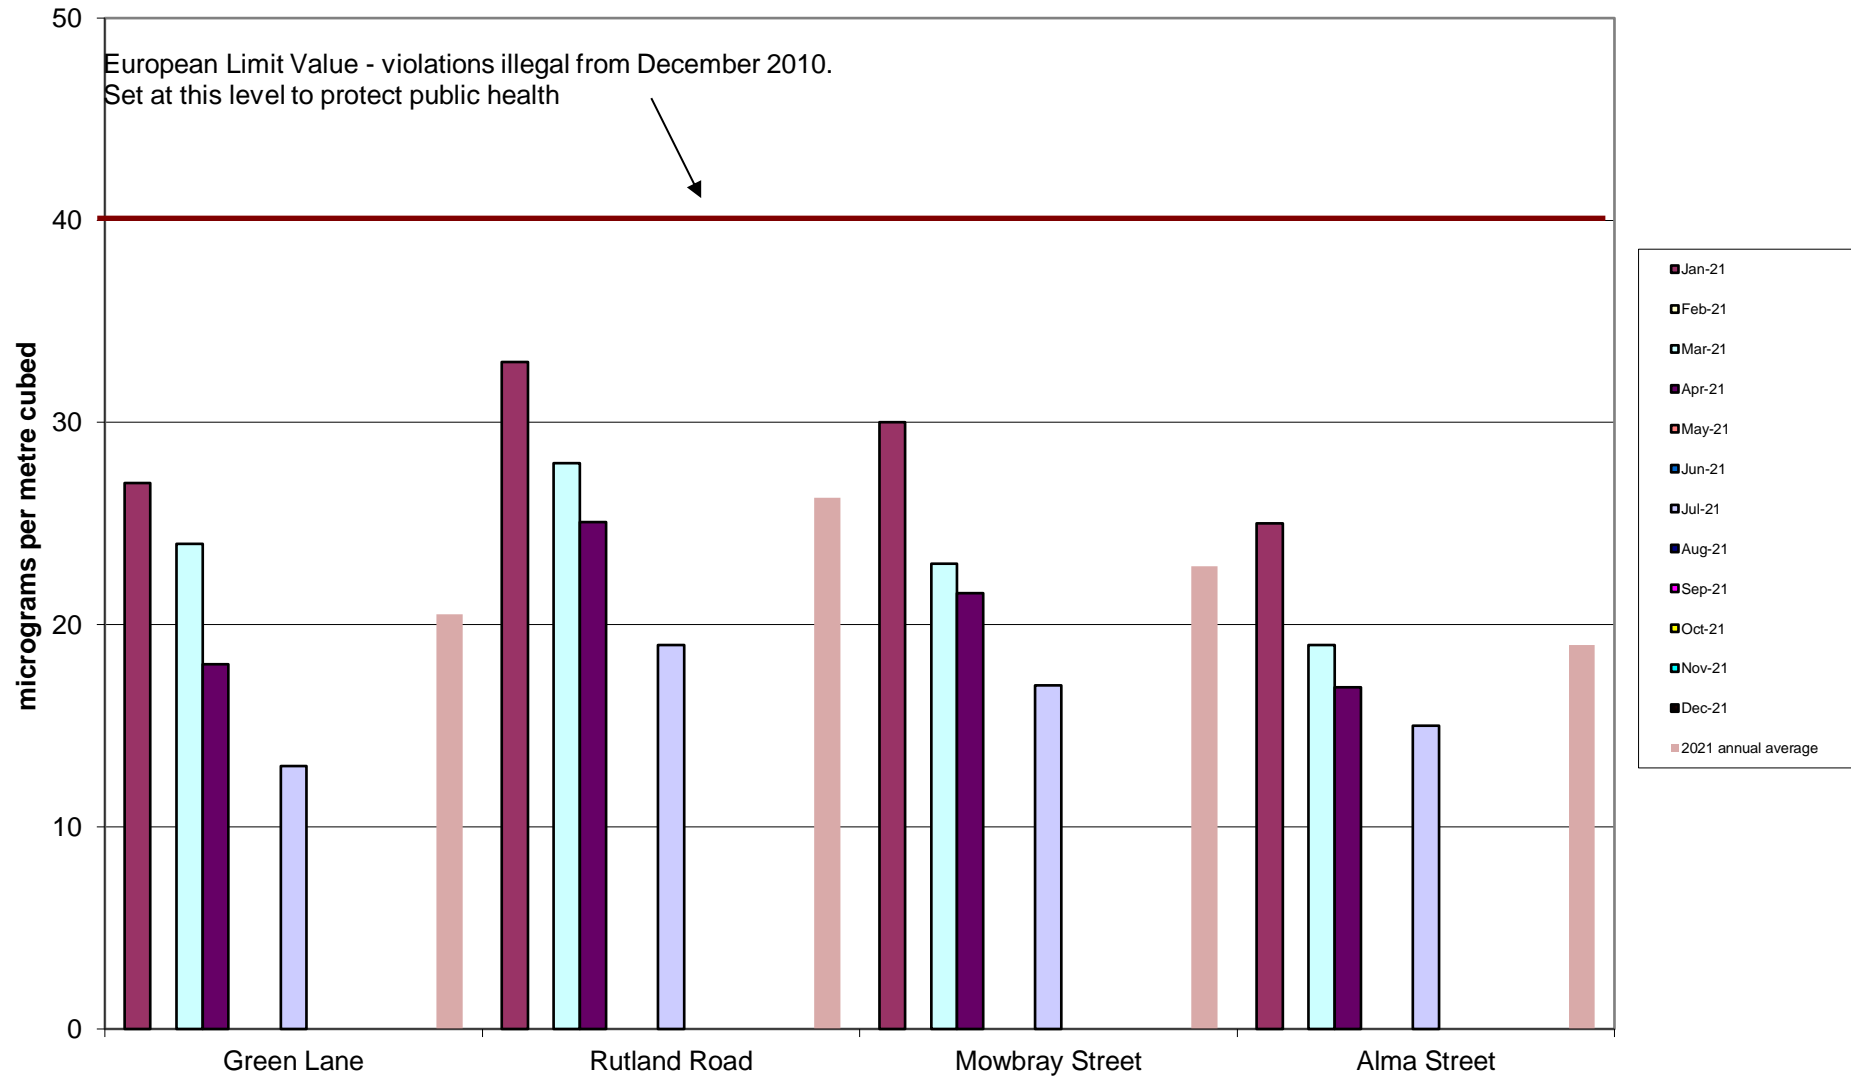

Kelham Island CA Community Air Quality Monitoring of Nitrogen Dioxide 2021