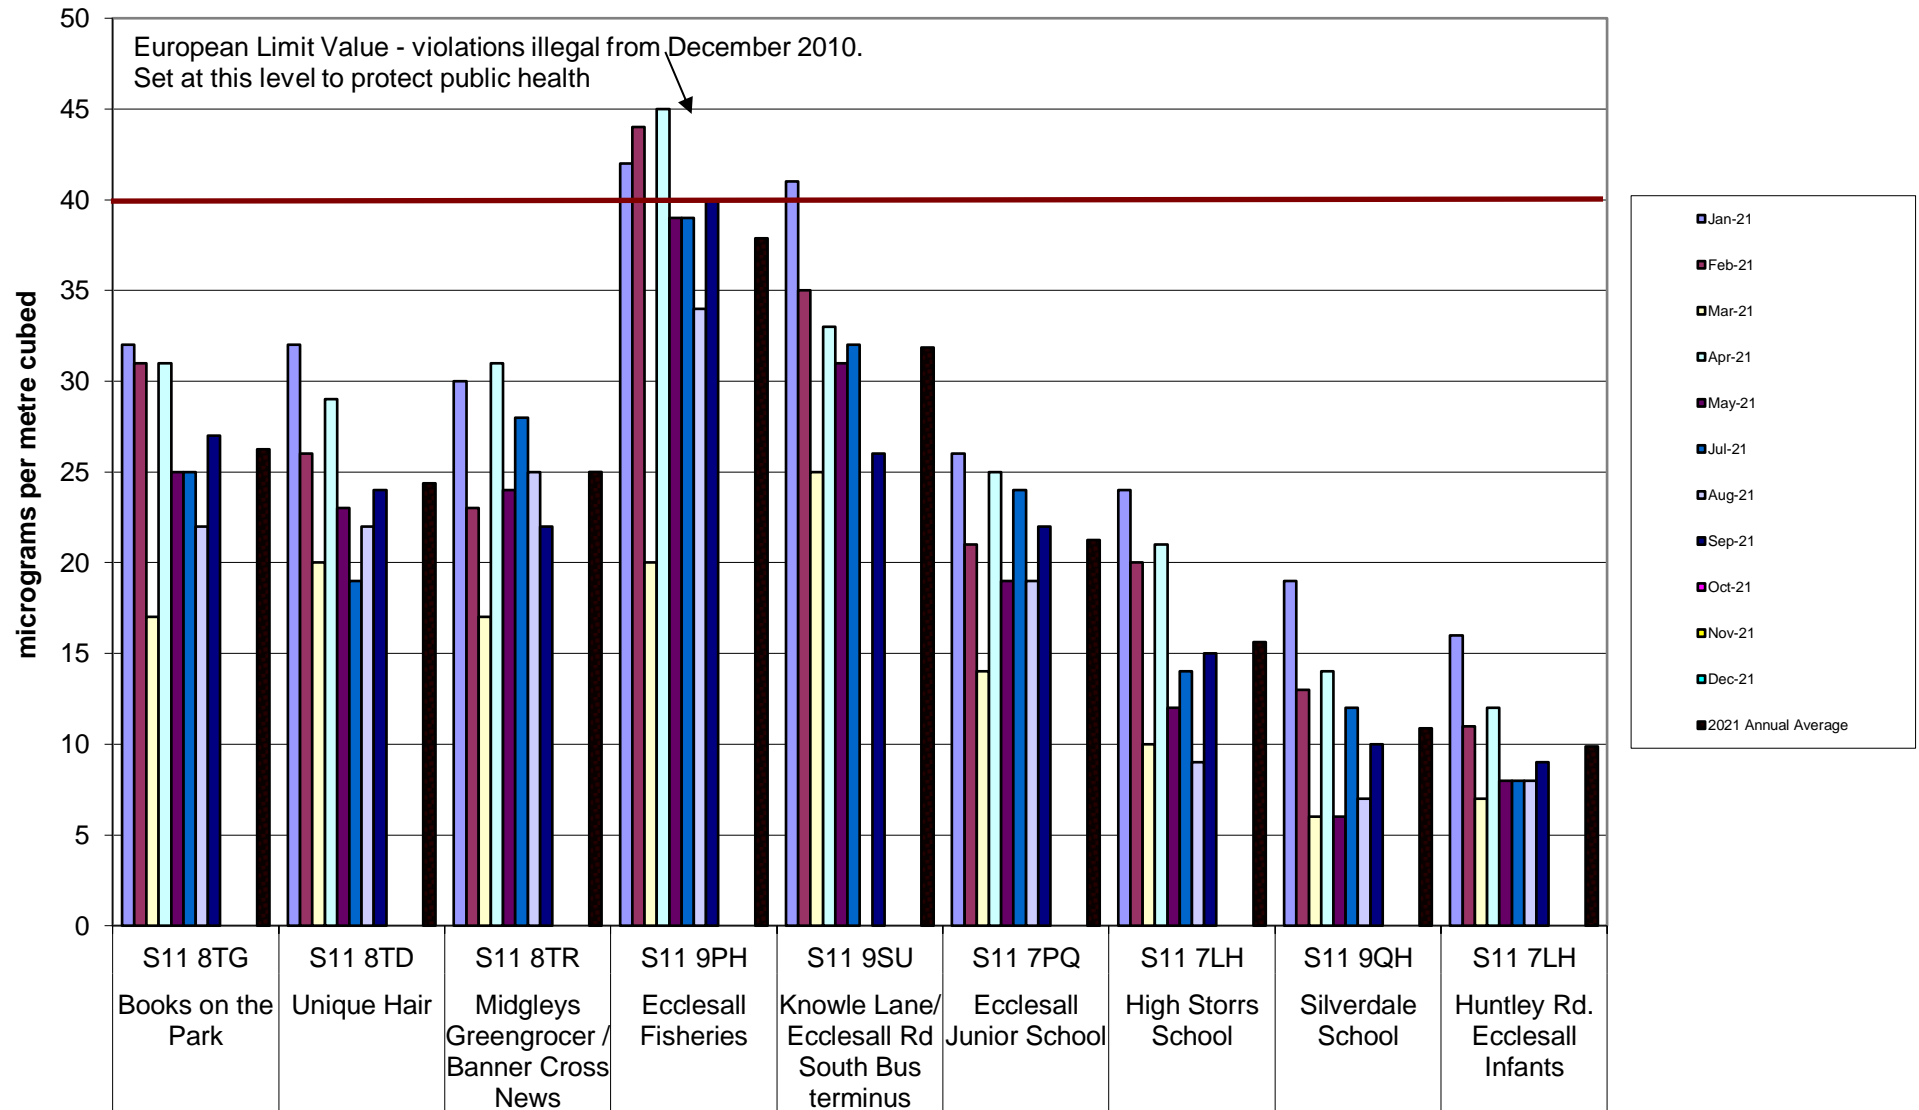

Crookesmoor Community Air Quality Monitoring of Nitrogen Dioxide 2021

Darnall Community Air Quality Monitoring of Nitrogen Dioxide 2021

Deepcar Community Air Quality Monitoring of Nitrogen Dioxide
2021

Ecclesall Community Air Quality Monitoring of Nitrogen Dioxide 2020

Hallam Community Air Quality Monitoring of Nitrogen Dioxide 2021

Heeley-Meersbrook Community Air Quality Monitoring of Nitrogen Dioxide 2021

Hunter's Bar School Community Air Quality Monitoring of Nitrogen Dioxide
2021