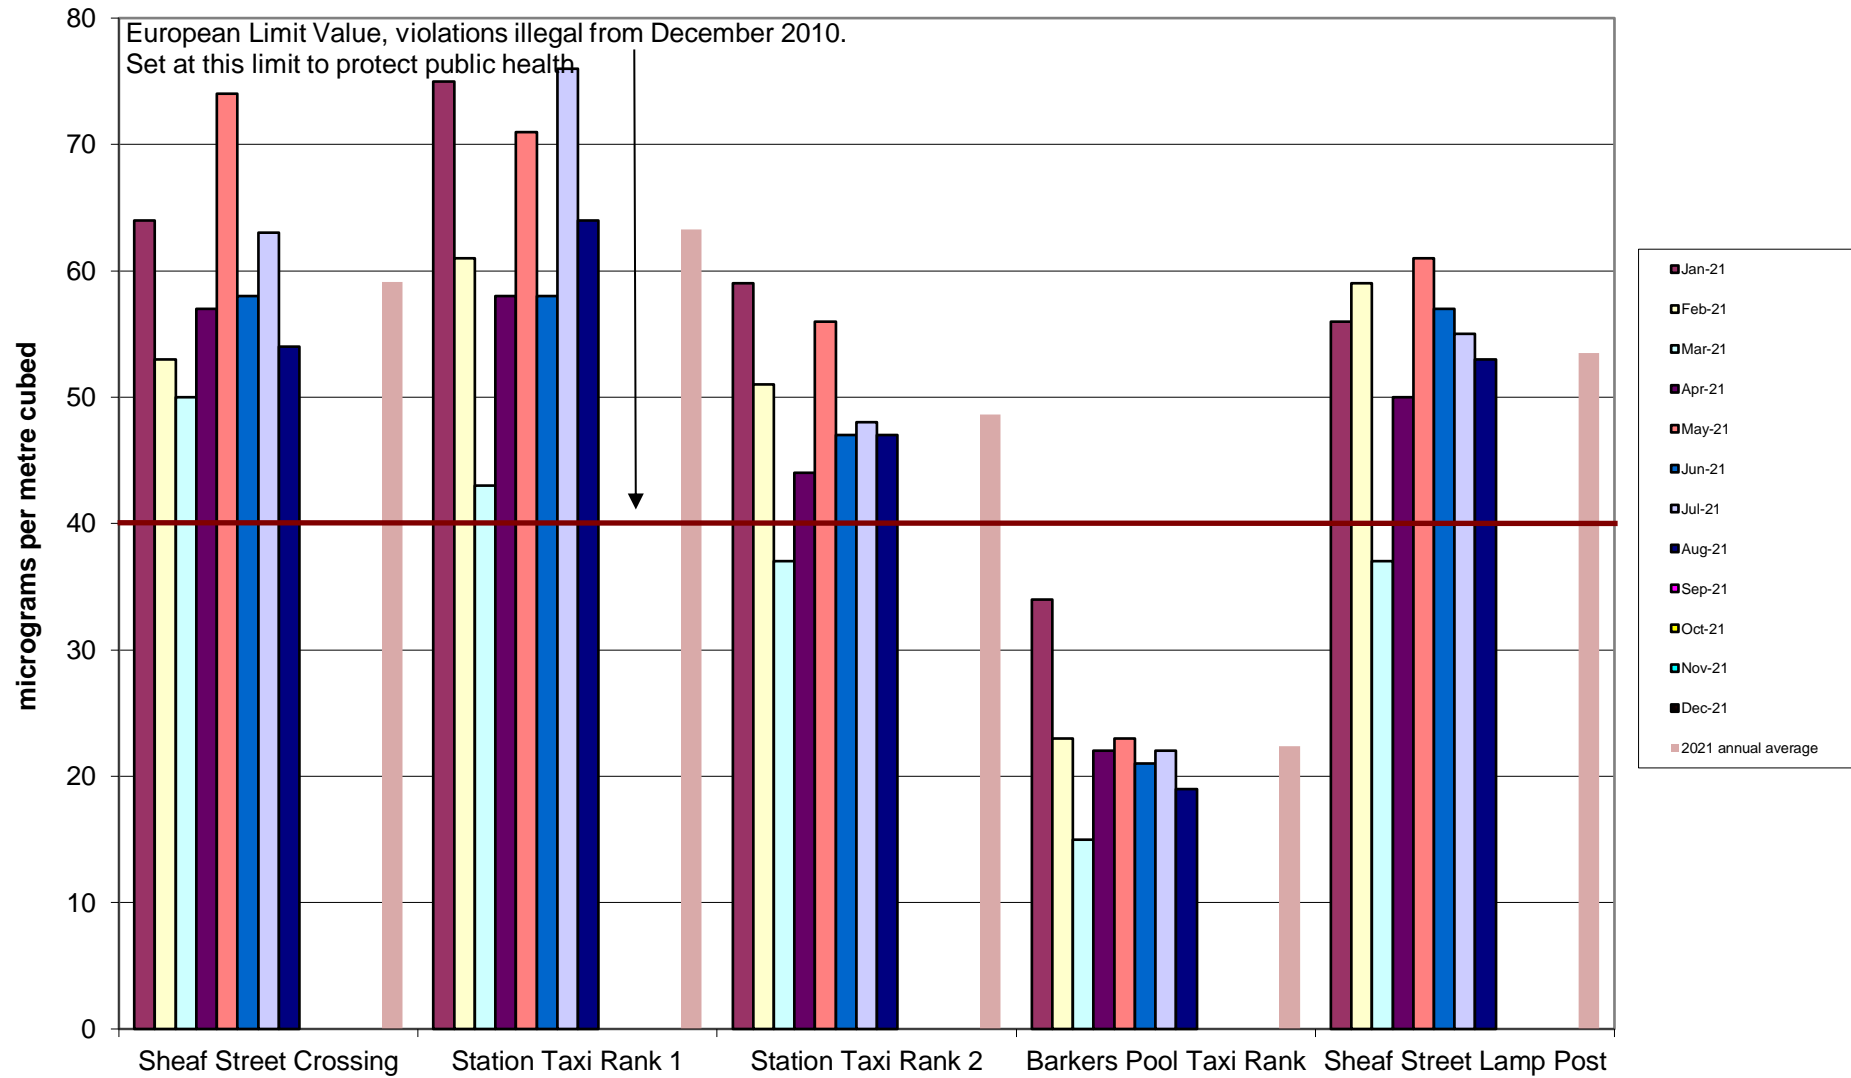

Hallam Community Air Quality Monitoring of Nitrogen Dioxide 2021