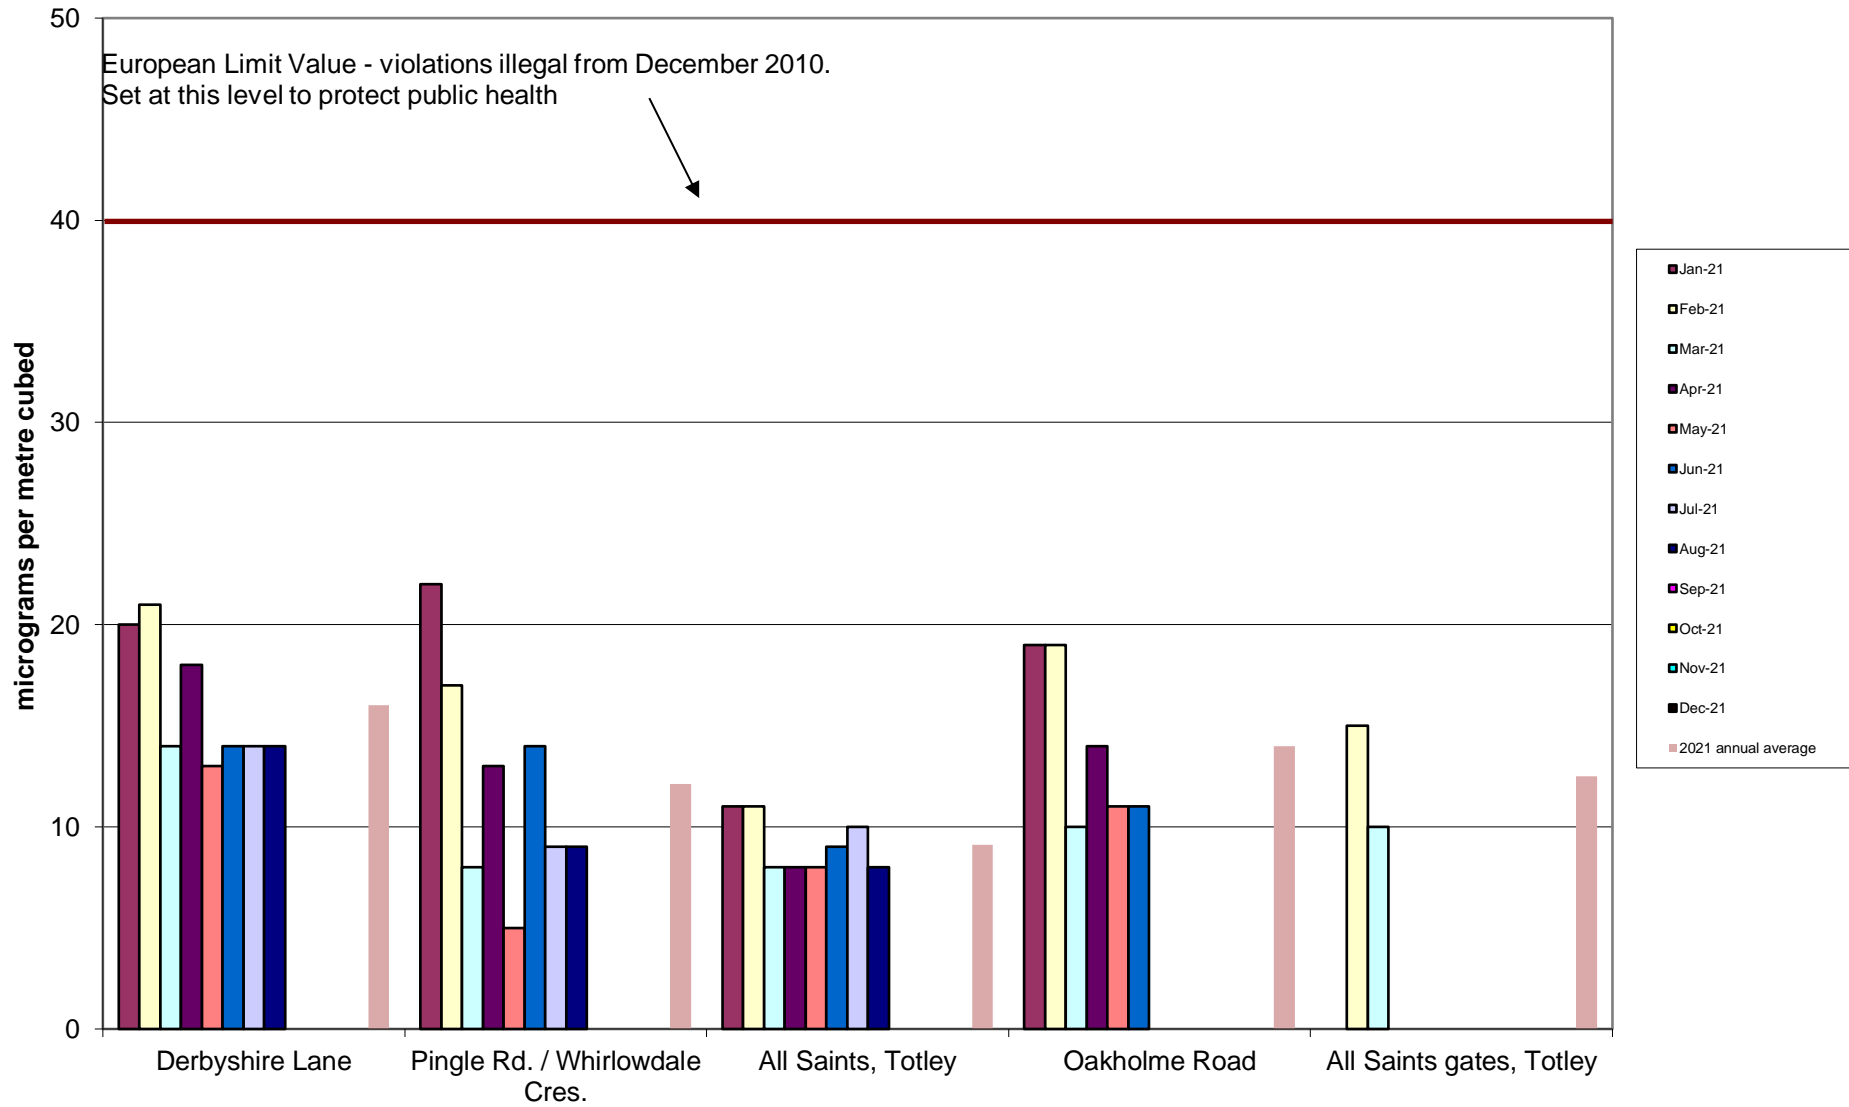

Miscellaneous Community Air Quality Monitoring of Nitrogen Dioxide
2021