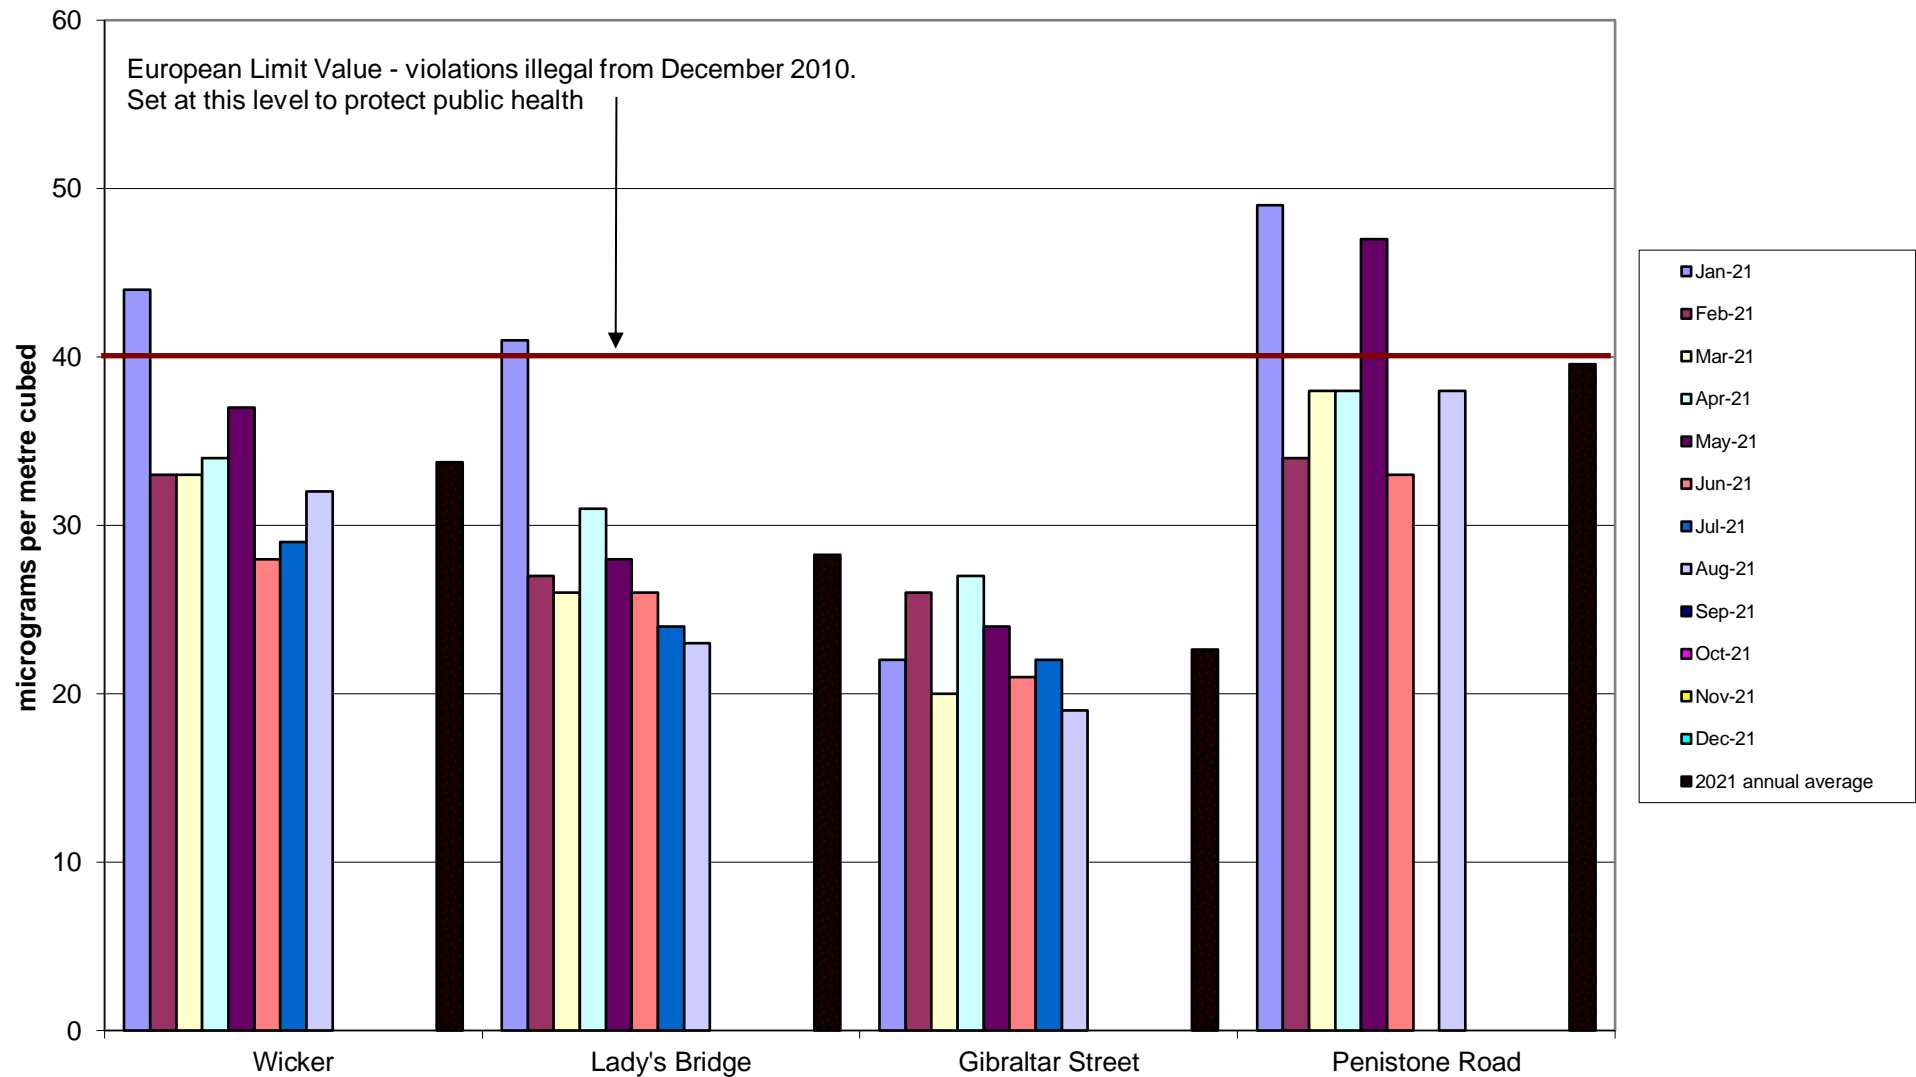

Kelham Community Air Quality Monitoring of Nitrogen Dioxide
2021