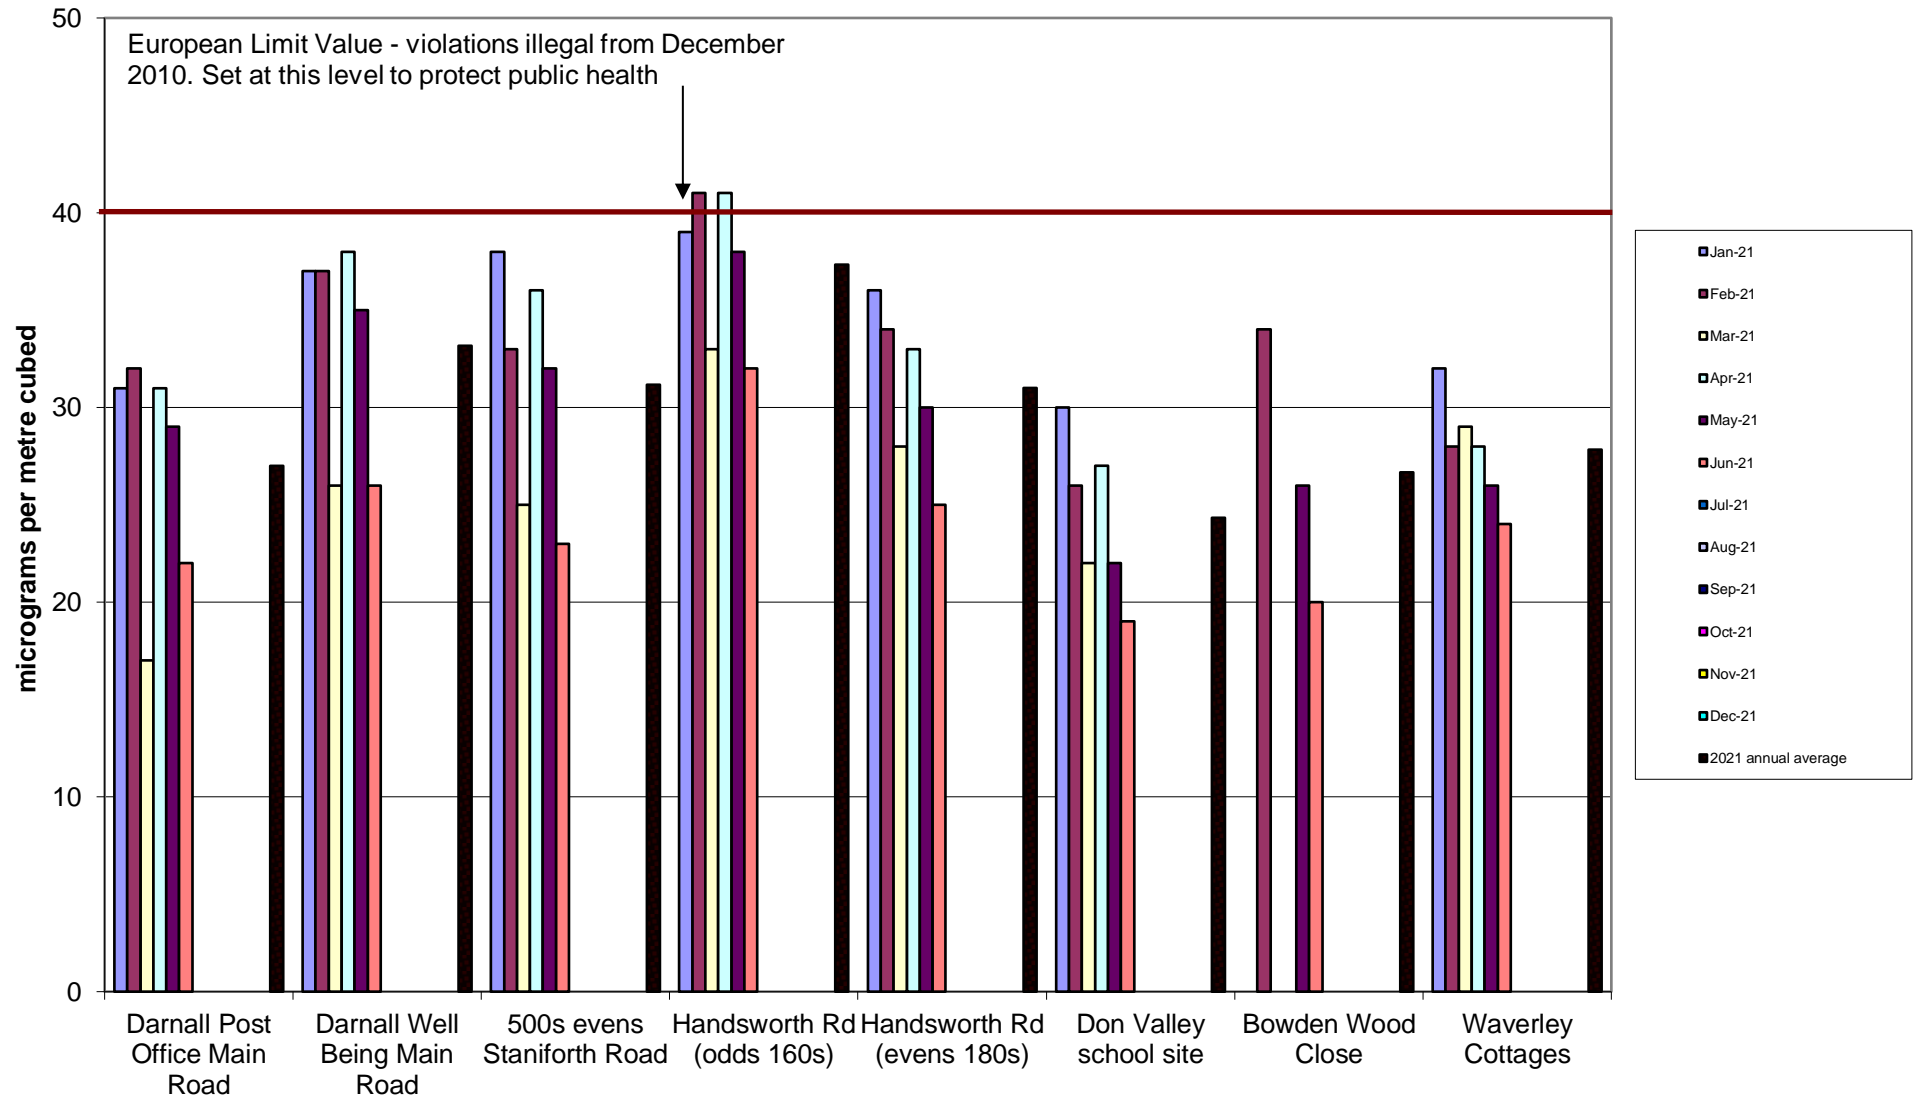

Darnall Community Air Quality Monitoring of Nitrogen Dioxide 2021