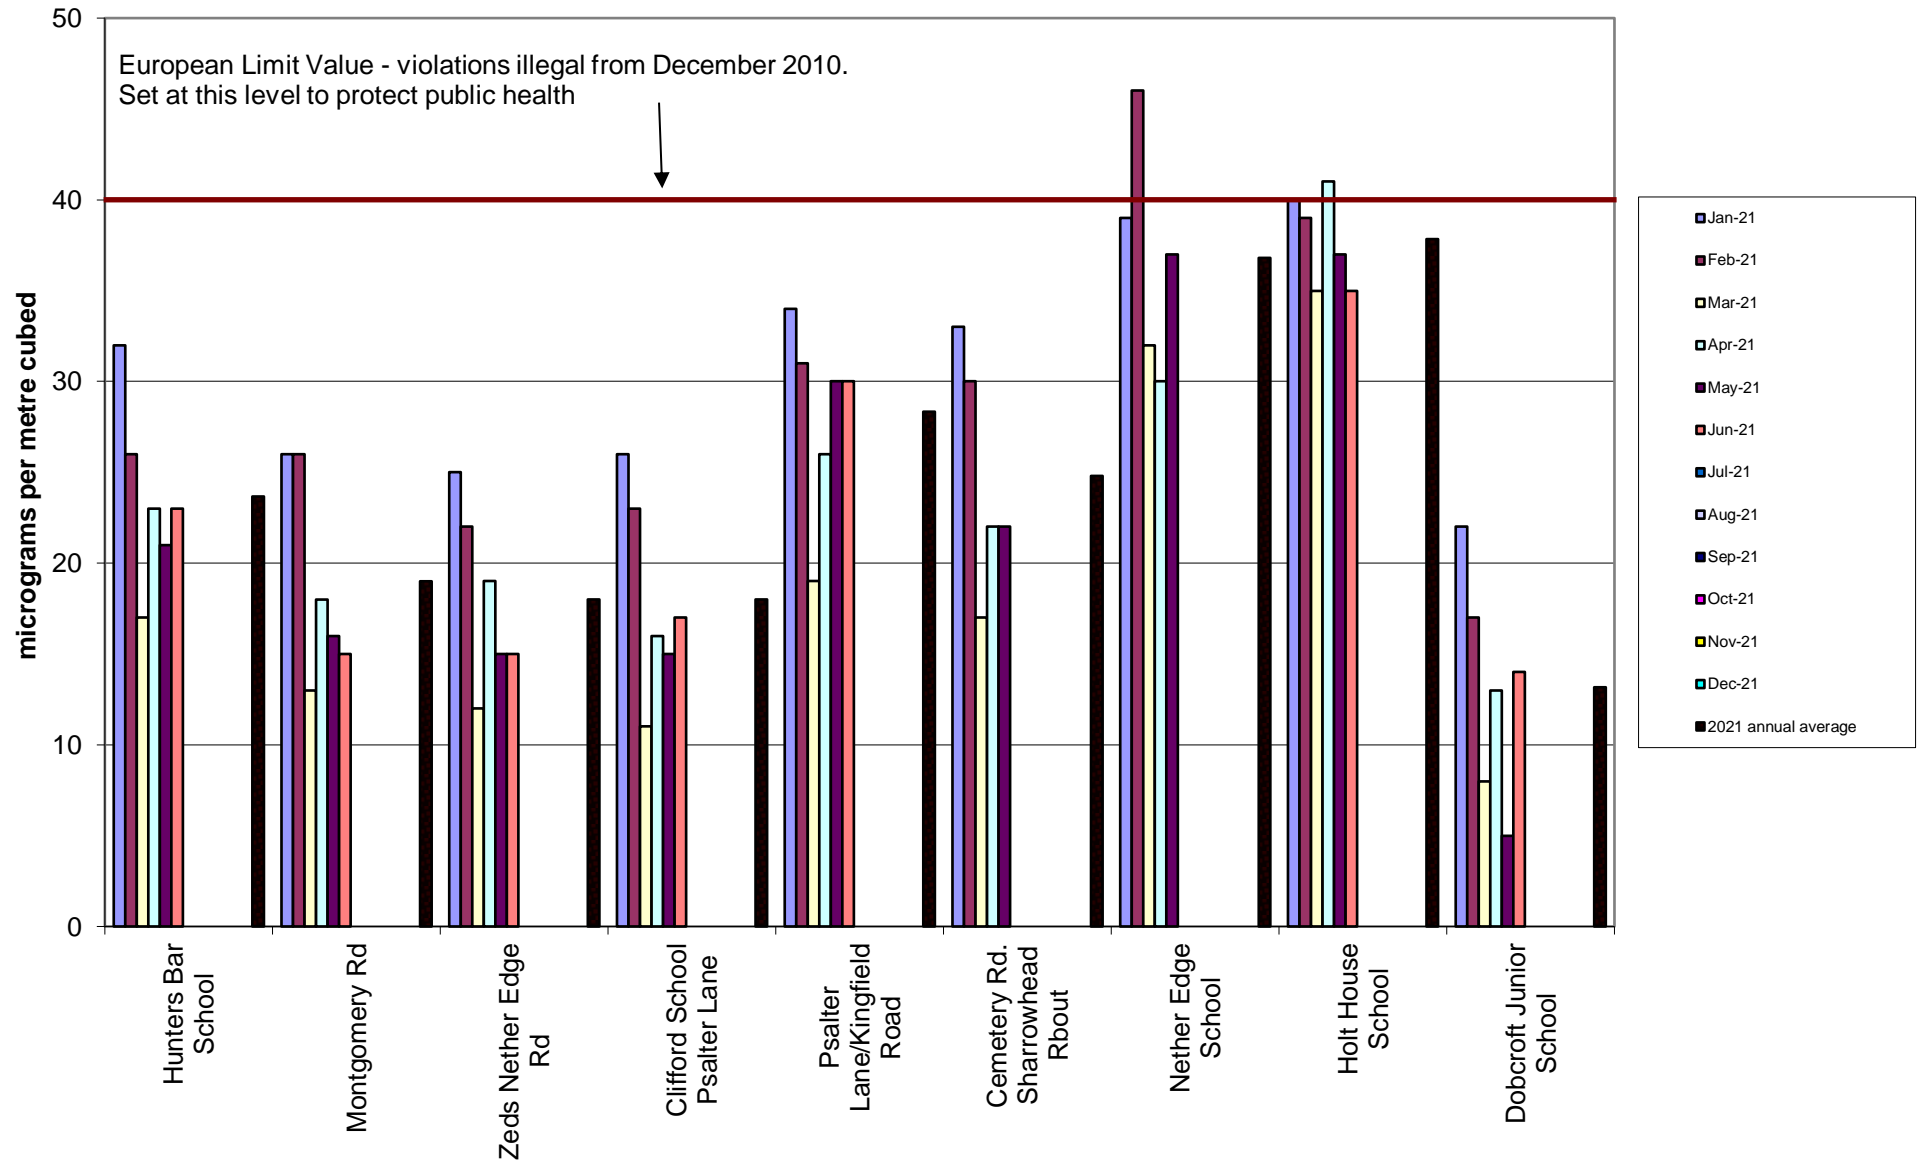

Hallam Community Air Quality Monitoring of Nitrogen Dioxide 2021

Heeley-Meersbrook Community Air Quality Monitoring of Nitrogen Dioxide
2021

Hunter's Bar School Community Air Quality Monitoring of Nitrogen Dioxide
2021

Kelham Community Air Quality Monitoring of Nitrogen Dioxide
2021

Kelham Island CA Community Air Quality Monitoring of Nitrogen Dioxide
2021

Miscellaneous Community Air Quality Monitoring of Nitrogen Dioxide 2021

Nether Edge Community Air Quality Monitoring of Nitrogen Dioxide 2021

Parkwood Springs Community Air Quality Monitoring of Nitrogen Dioxide
2021

Tinsley Community Air Quality Monitoring of Nitrogen Dioxide
2021

Walkley Community Air Quality Monitoring of Nitrogen Dioxide 2021

Woodseats School Air Quality Monitoring of Nitrogen Dioxide
2021