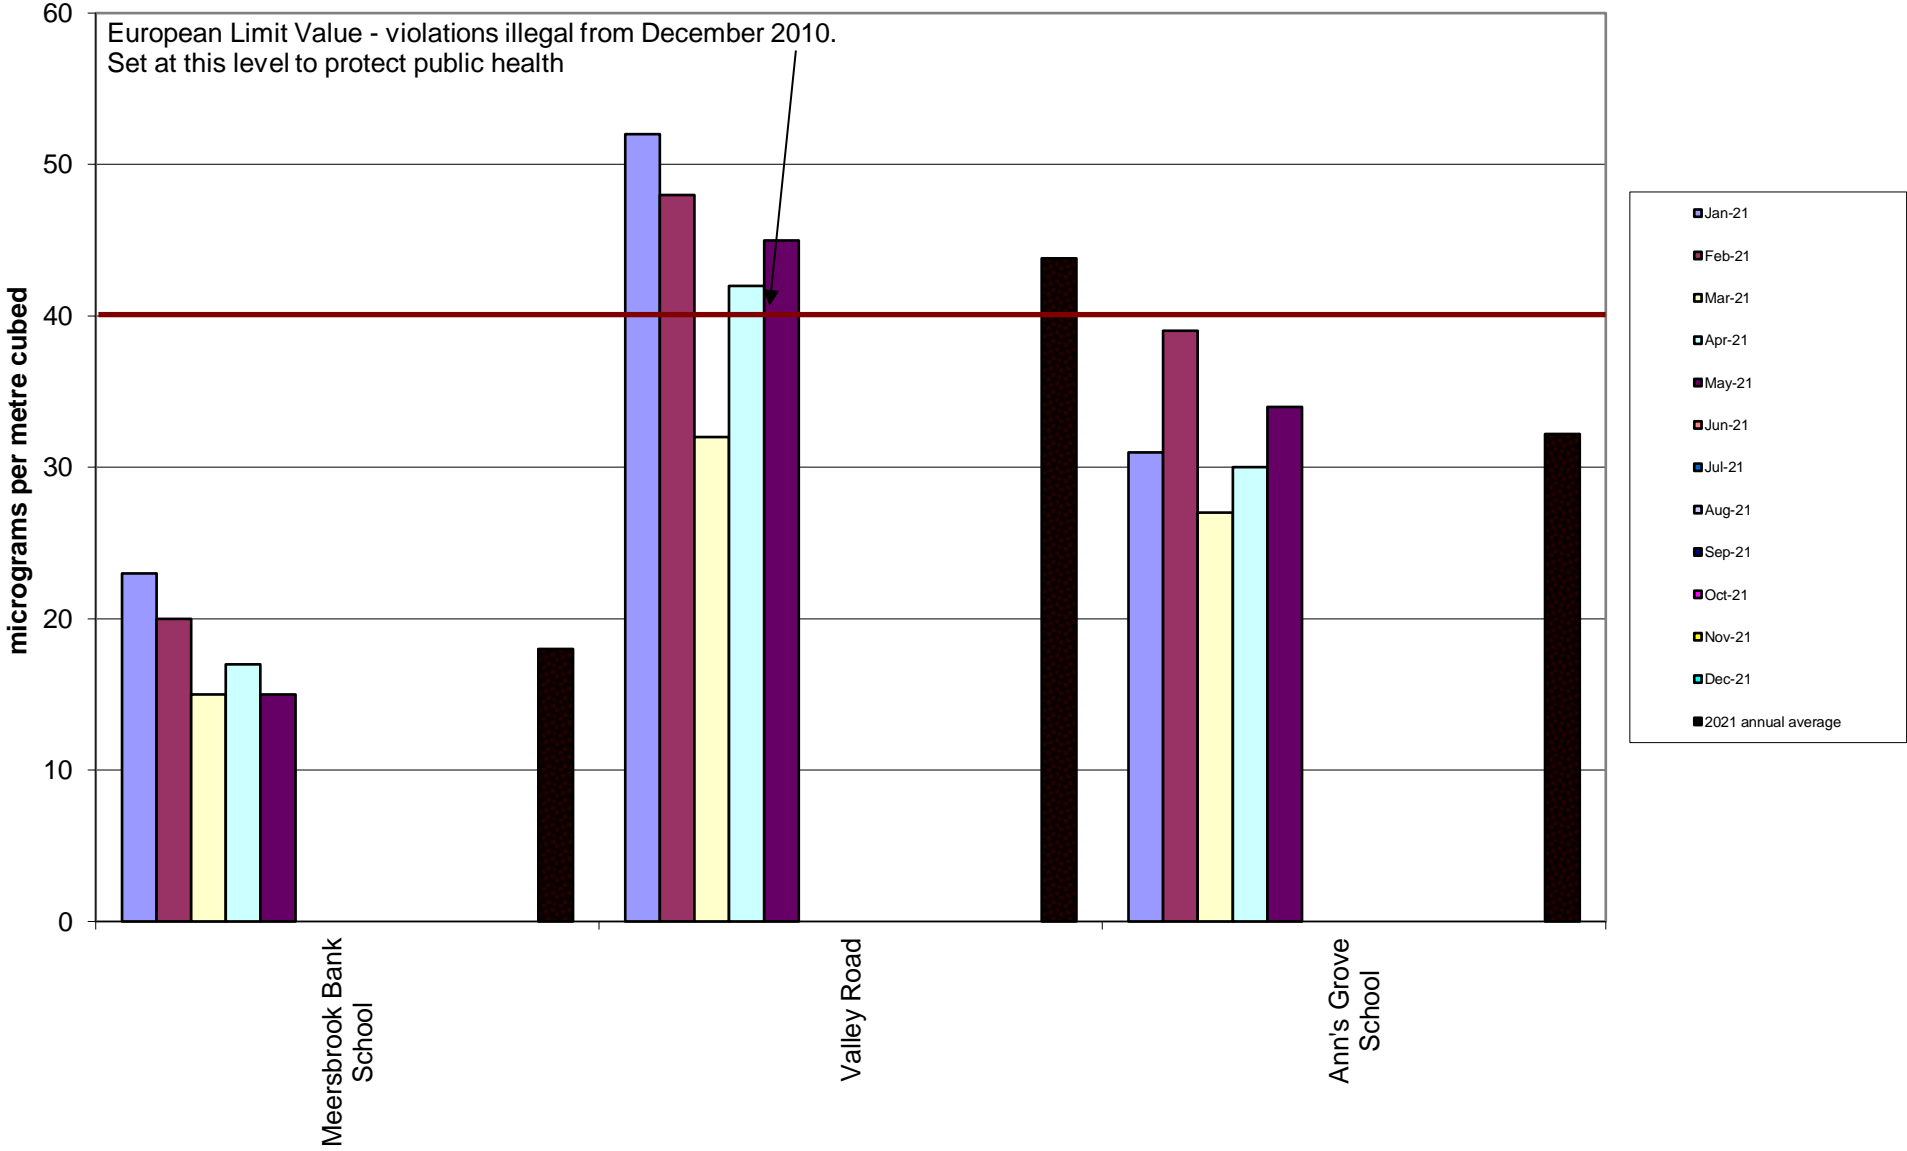

Crookesmoor Community Air Quality Monitoring of Nitrogen Dioxide 2021

Darnall Community Air Quality Monitoring of Nitrogen Dioxide 2021

Deepcar Community Air Quality Monitoring of Nitrogen Dioxide
2021

Ecclesall Community Air Quality Monitoring of Nitrogen Dioxide 2020

Hallam Community Air Quality Monitoring of Nitrogen Dioxide 2021

Heeley-Meersbrook Community Air Quality Monitoring of Nitrogen Dioxide
2021

Hunter's Bar School Community Air Quality Monitoring of Nitrogen Dioxide
2021