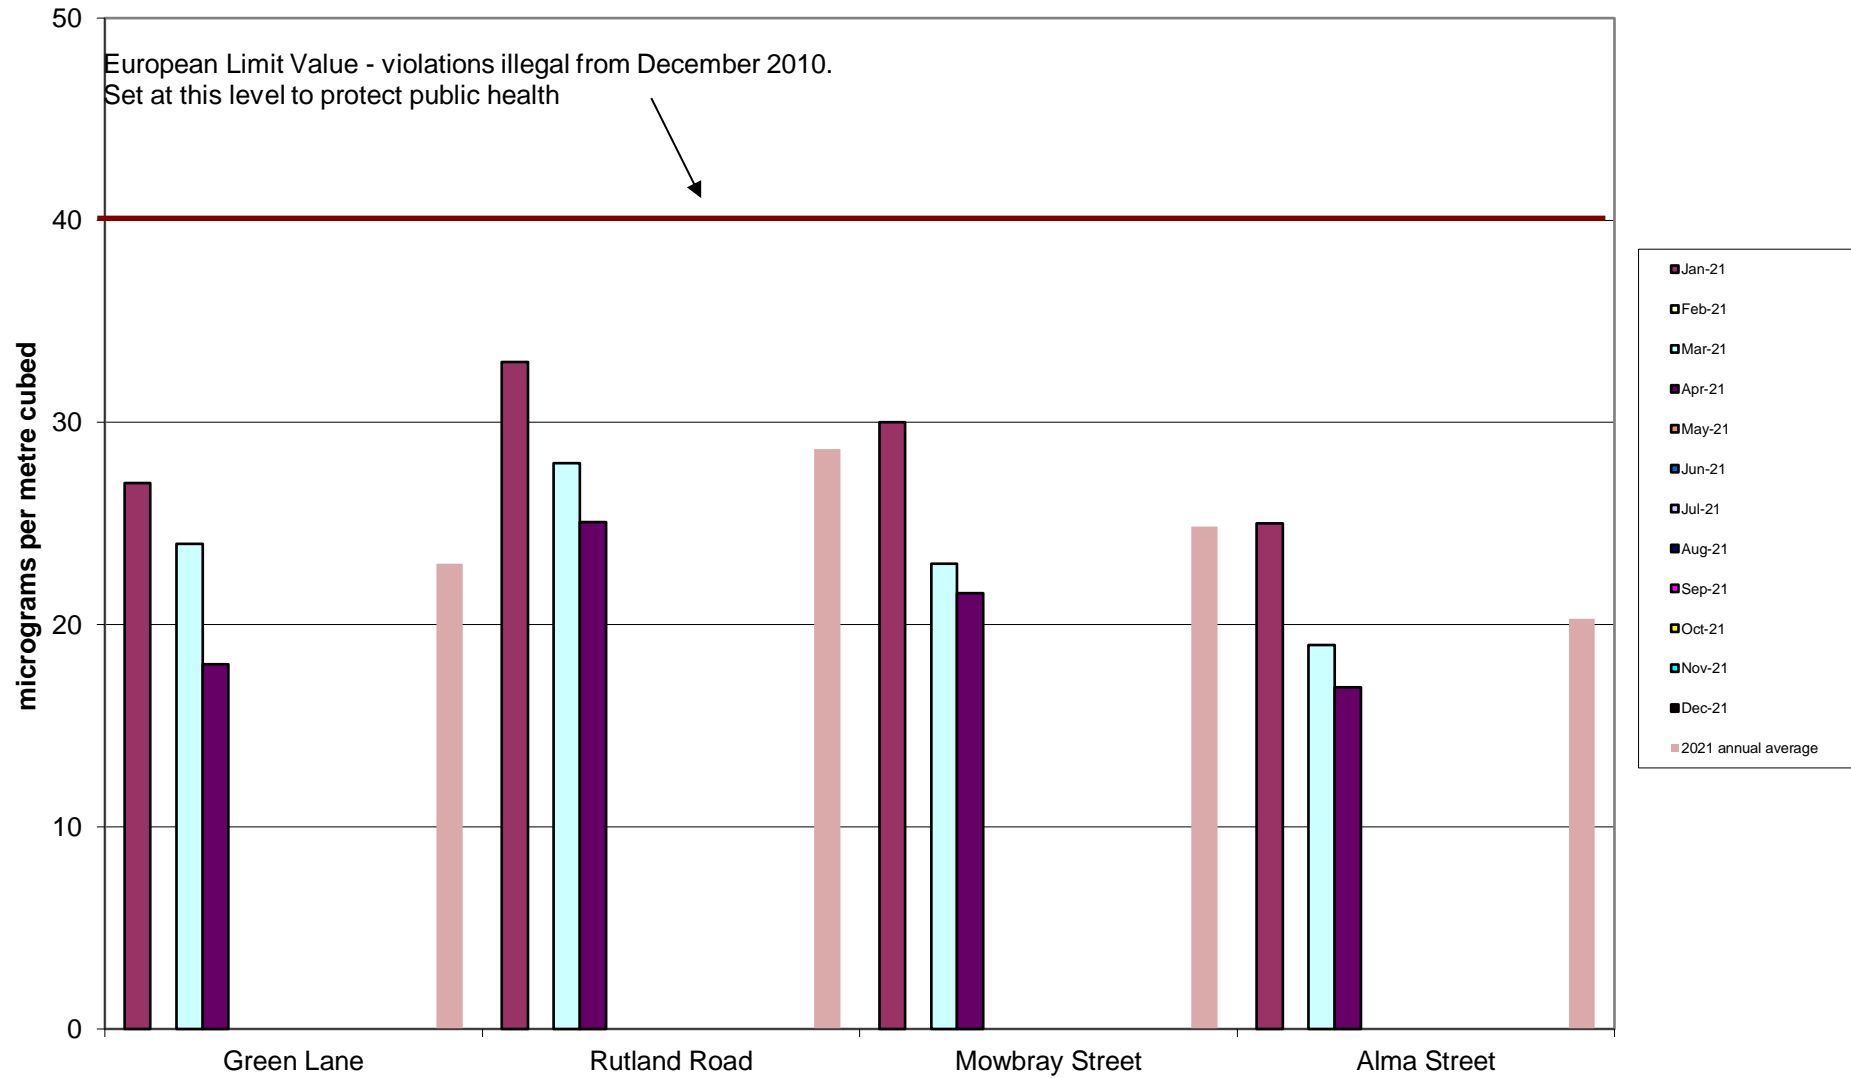

Kelham Island CA Community Air Quality Monitoring of Nitrogen Dioxide
2021