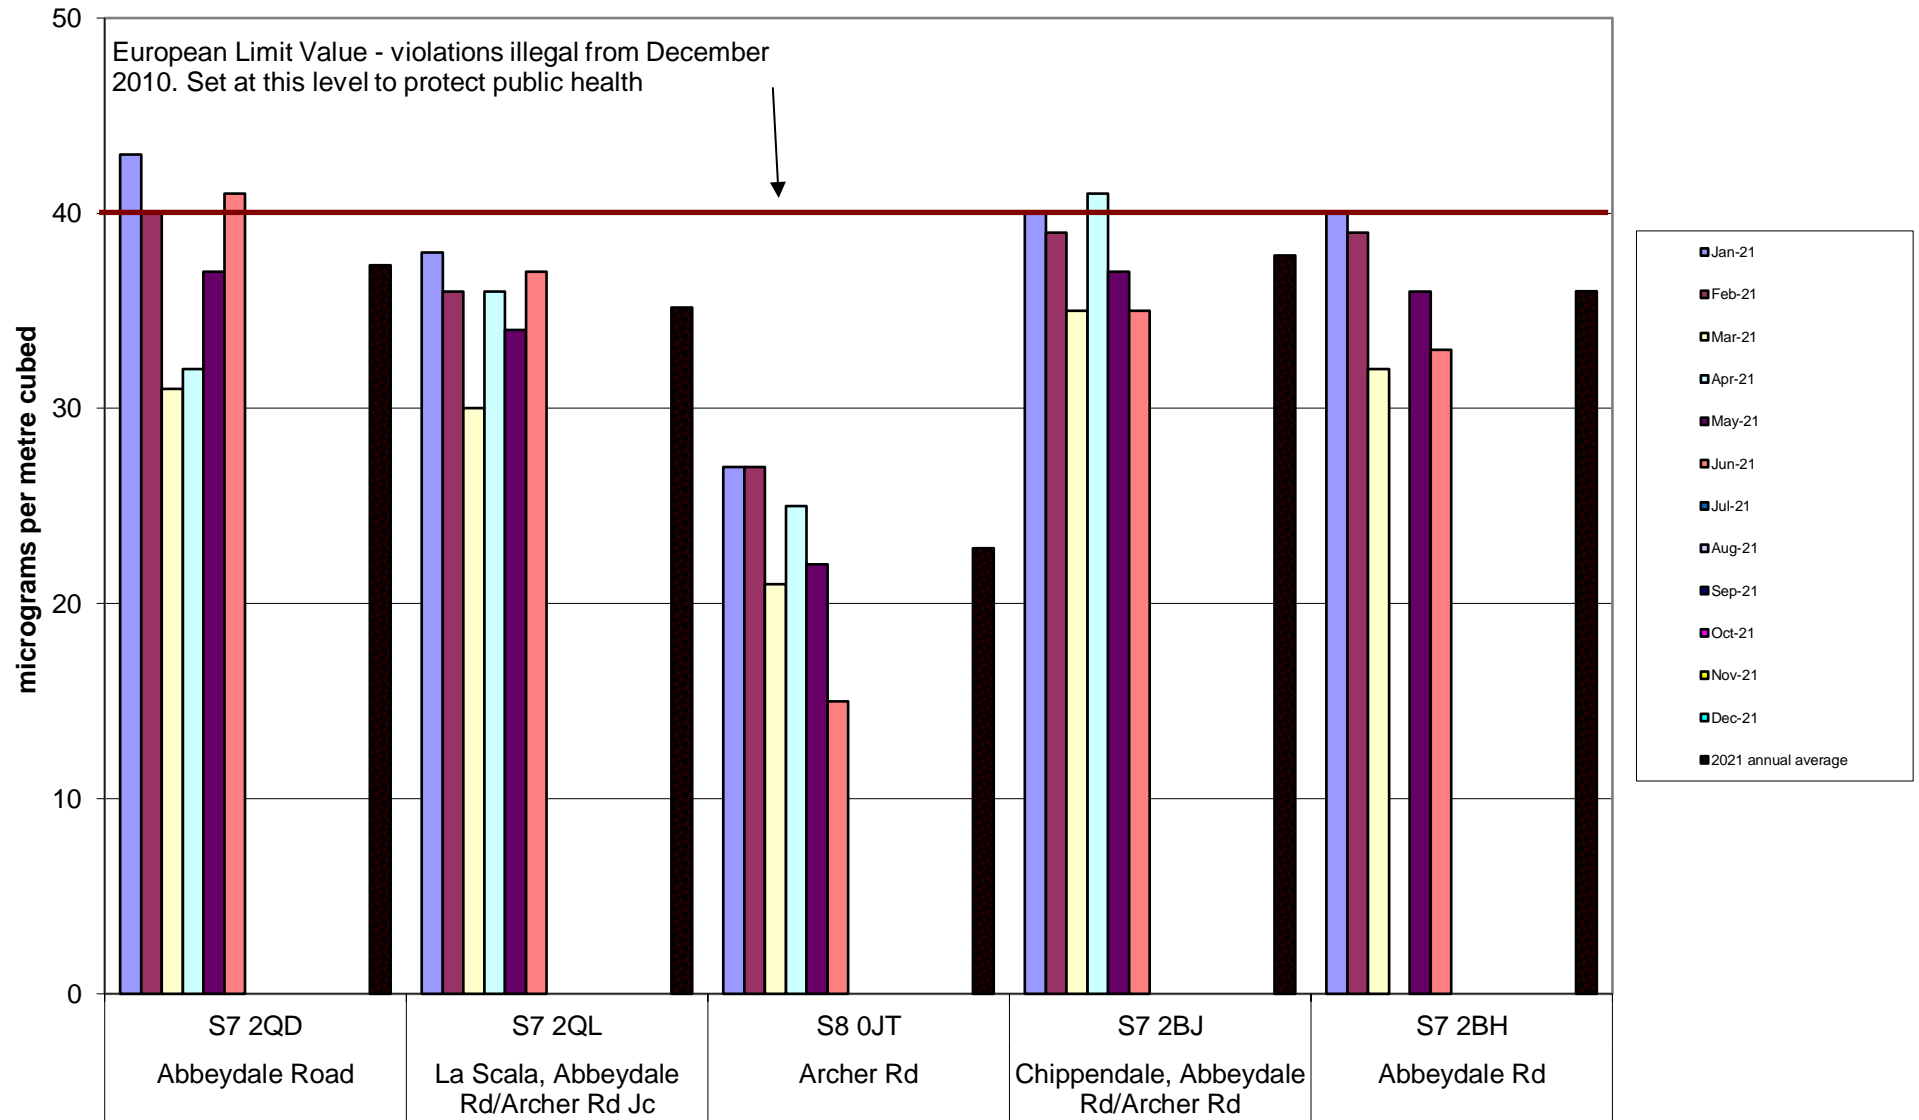

Abbeydale Road Corridor Community Air Quality Monitoring of Nitrogen Dioxide 2021

Burngreave Community Air Quality Monitoring of Nitrogen Dioxide
2021

Carterknowle and Millhouses Community Air Quality Monitoring of Nitrogen Dioxide
2021

Crookesmoor Community Air Quality Monitoring of Nitrogen Dioxide 2021

Darnall Community Air Quality Monitoring of Nitrogen Dioxide 2021

Deepcar Community Air Quality Monitoring of Nitrogen Dioxide
2021

Ecclesall Community Air Quality Monitoring of Nitrogen Dioxide 2020

Hallam Community Air Quality Monitoring of Nitrogen Dioxide 2021

Heeley-Meersbrook Community Air Quality Monitoring of Nitrogen Dioxide
2021

Hunter's Bar School Community Air Quality Monitoring of Nitrogen Dioxide
2021