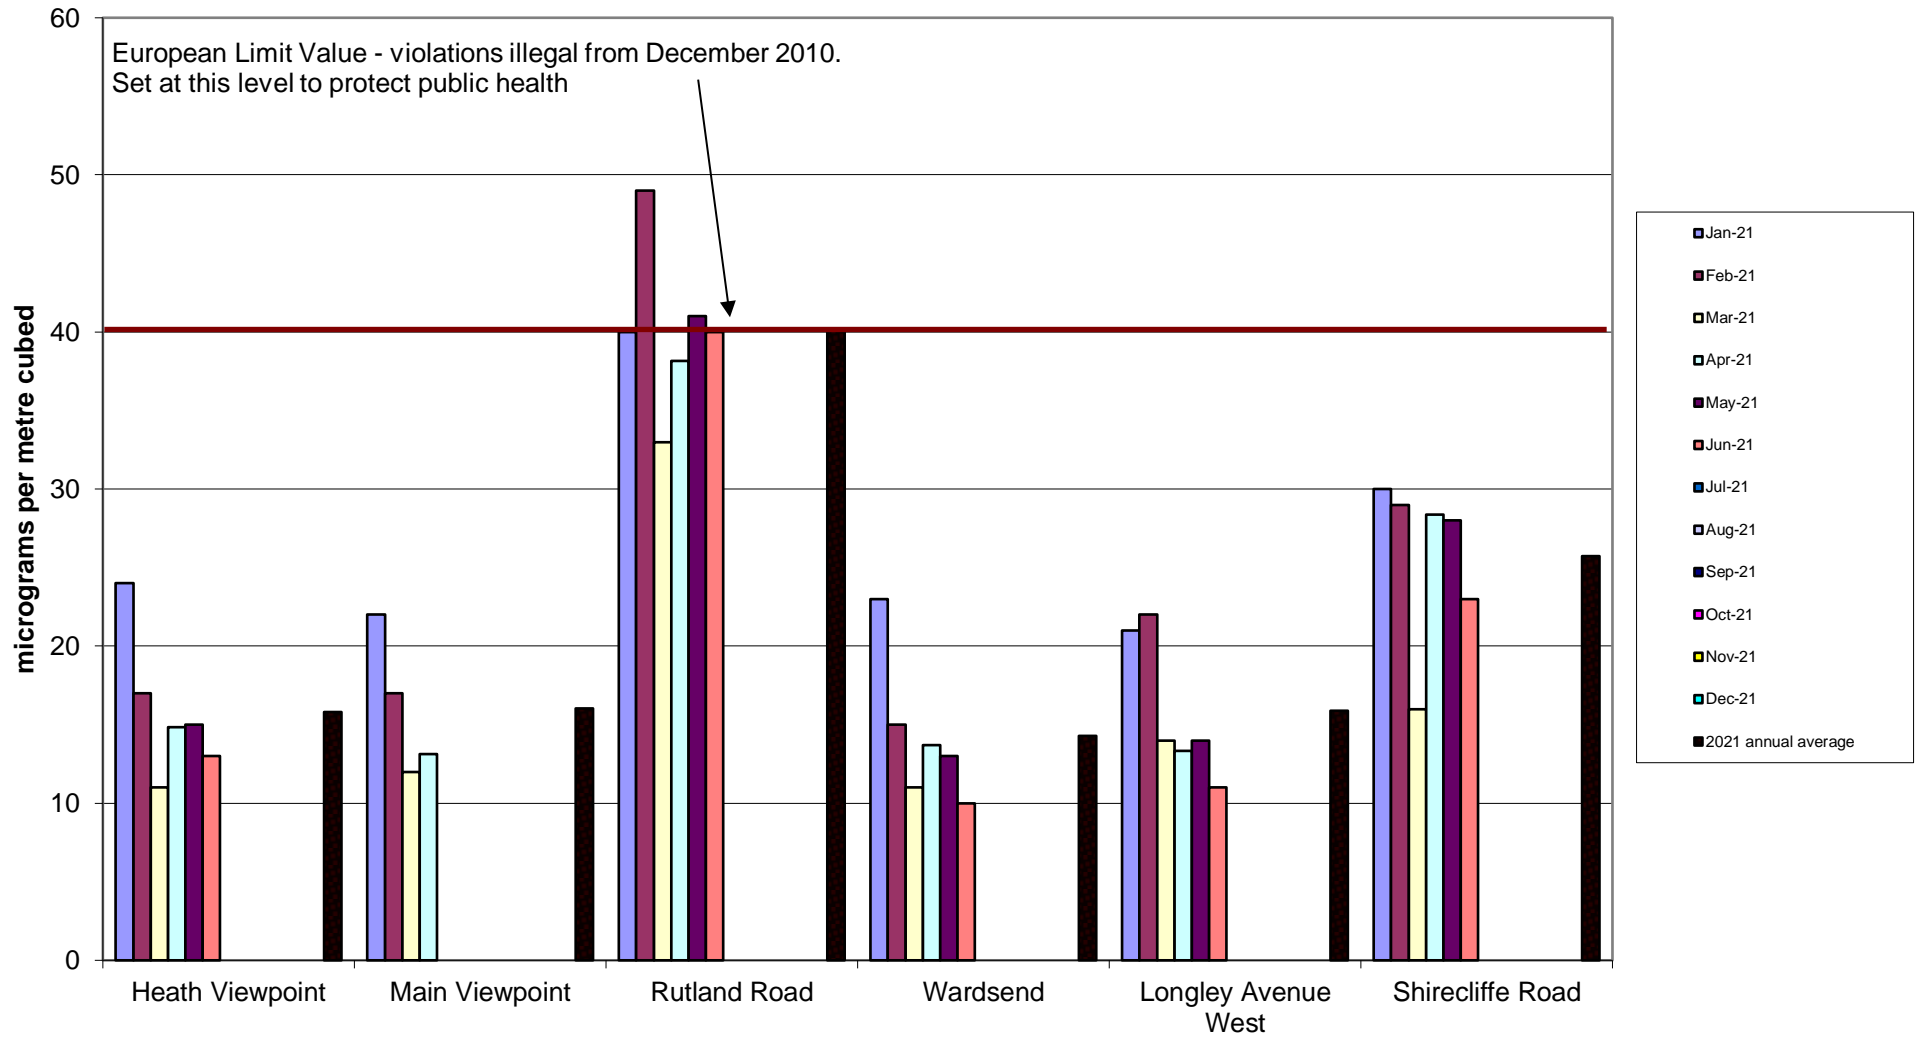

Hallam Community Air Quality Monitoring of Nitrogen Dioxide 2021

Heeley-Meersbrook Community Air Quality Monitoring of Nitrogen Dioxide
2021

Hunter's Bar School Community Air Quality Monitoring of Nitrogen Dioxide
2021

Kelham Community Air Quality Monitoring of Nitrogen Dioxide
2021

Kelham Island CA Community Air Quality Monitoring of Nitrogen Dioxide
2021

Miscellaneous Community Air Quality Monitoring of Nitrogen Dioxide 2021

Nether Edge Community Air Quality Monitoring of Nitrogen Dioxide 2021

Parkwood Springs Community Air Quality Monitoring of Nitrogen Dioxide
2021

Tinsley Community Air Quality Monitoring of Nitrogen Dioxide
2021

Walkley Community Air Quality Monitoring of Nitrogen Dioxide 2021

Woodseats School Air Quality Monitoring of Nitrogen Dioxide
2021