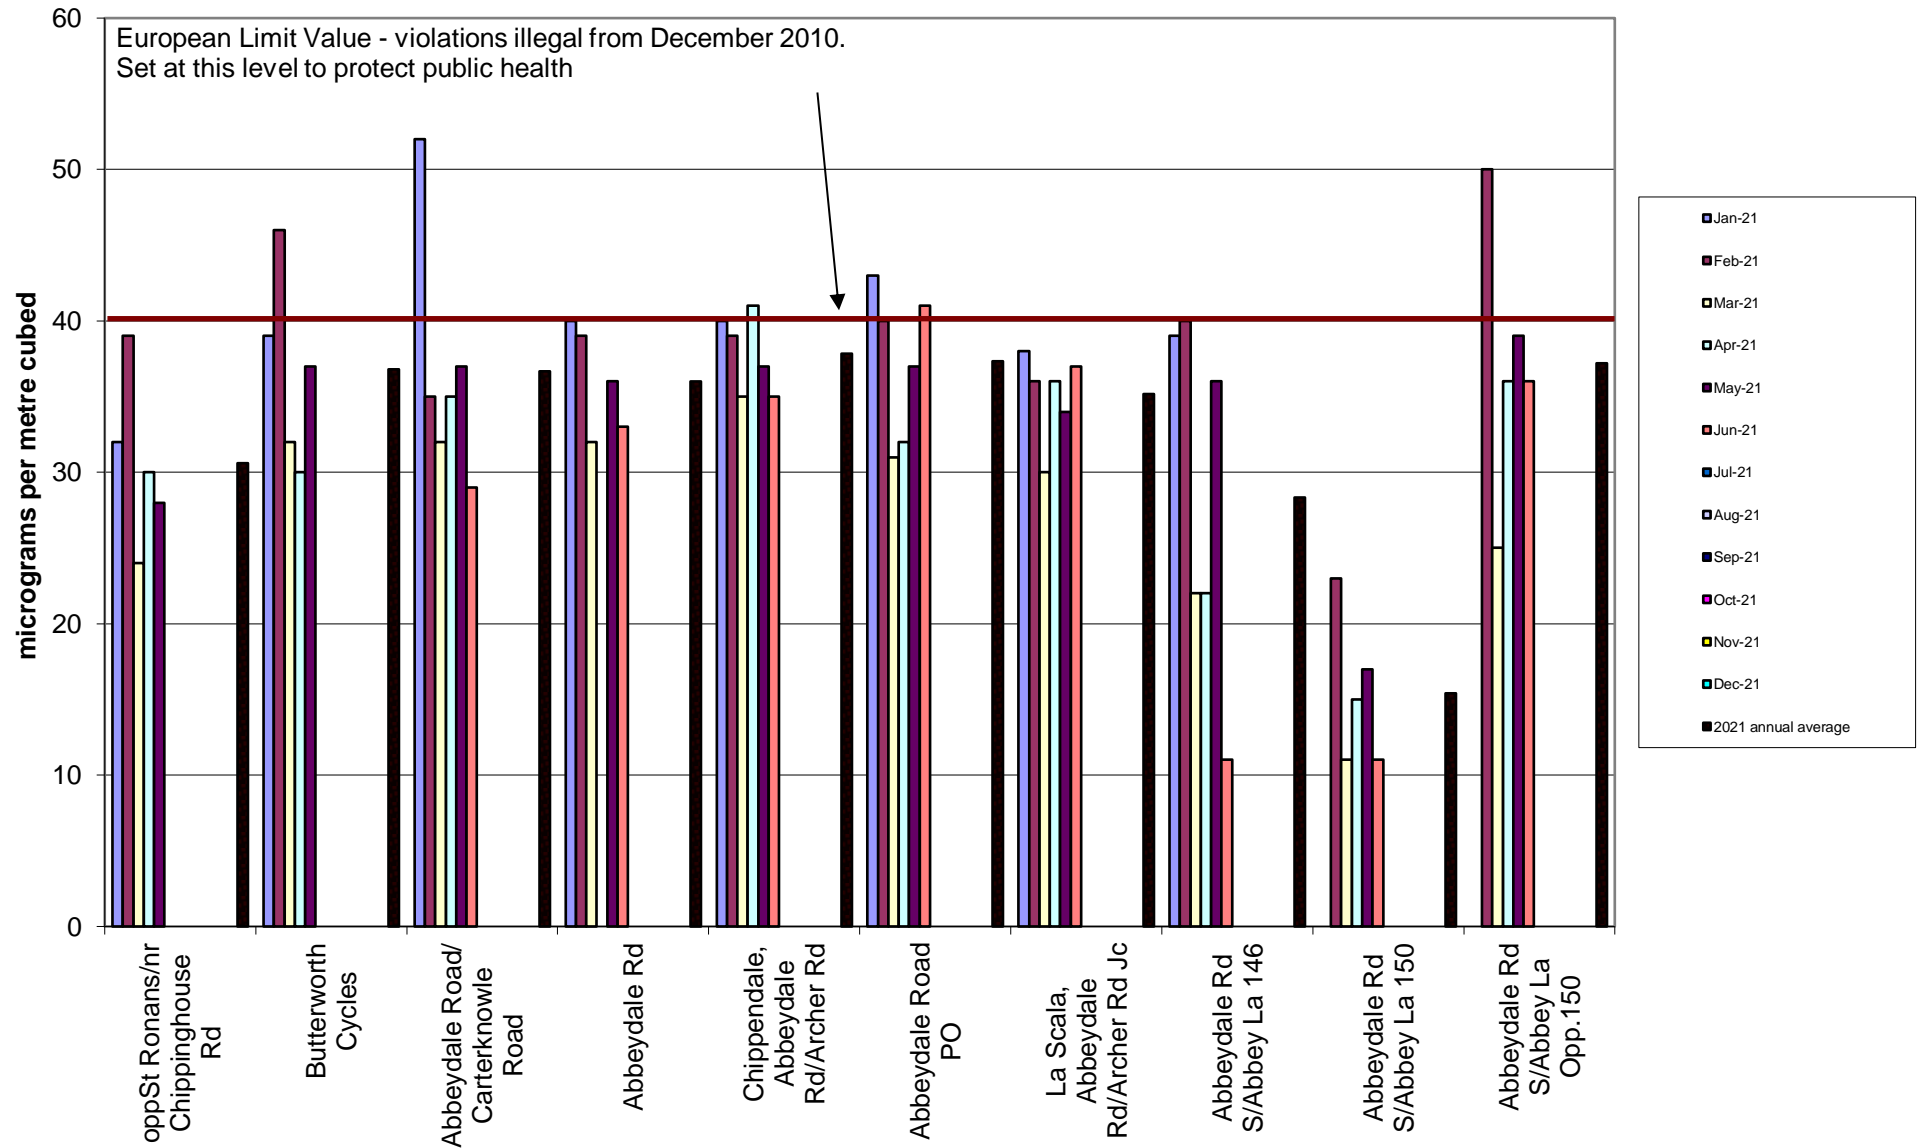

Abbeydale Road Corridor Community Air Quality Monitoring of Nitrogen Dioxide 2021

Burngreave Community Air Quality Monitoring of Nitrogen Dioxide
2021

Carterknowle and Millhouses Community Air Quality Monitoring of Nitrogen Dioxide
2021

Crookesmoor Community Air Quality Monitoring of Nitrogen Dioxide 2021

Darnall Community Air Quality Monitoring of Nitrogen Dioxide 2021

Deepcar Community Air Quality Monitoring of Nitrogen Dioxide
2021

Ecclesall Community Air Quality Monitoring of Nitrogen Dioxide 2020

Hallam Community Air Quality Monitoring of Nitrogen Dioxide 2021

Heeley-Meersbrook Community Air Quality Monitoring of Nitrogen Dioxide
2021

Hunter's Bar School Community Air Quality Monitoring of Nitrogen Dioxide
2021