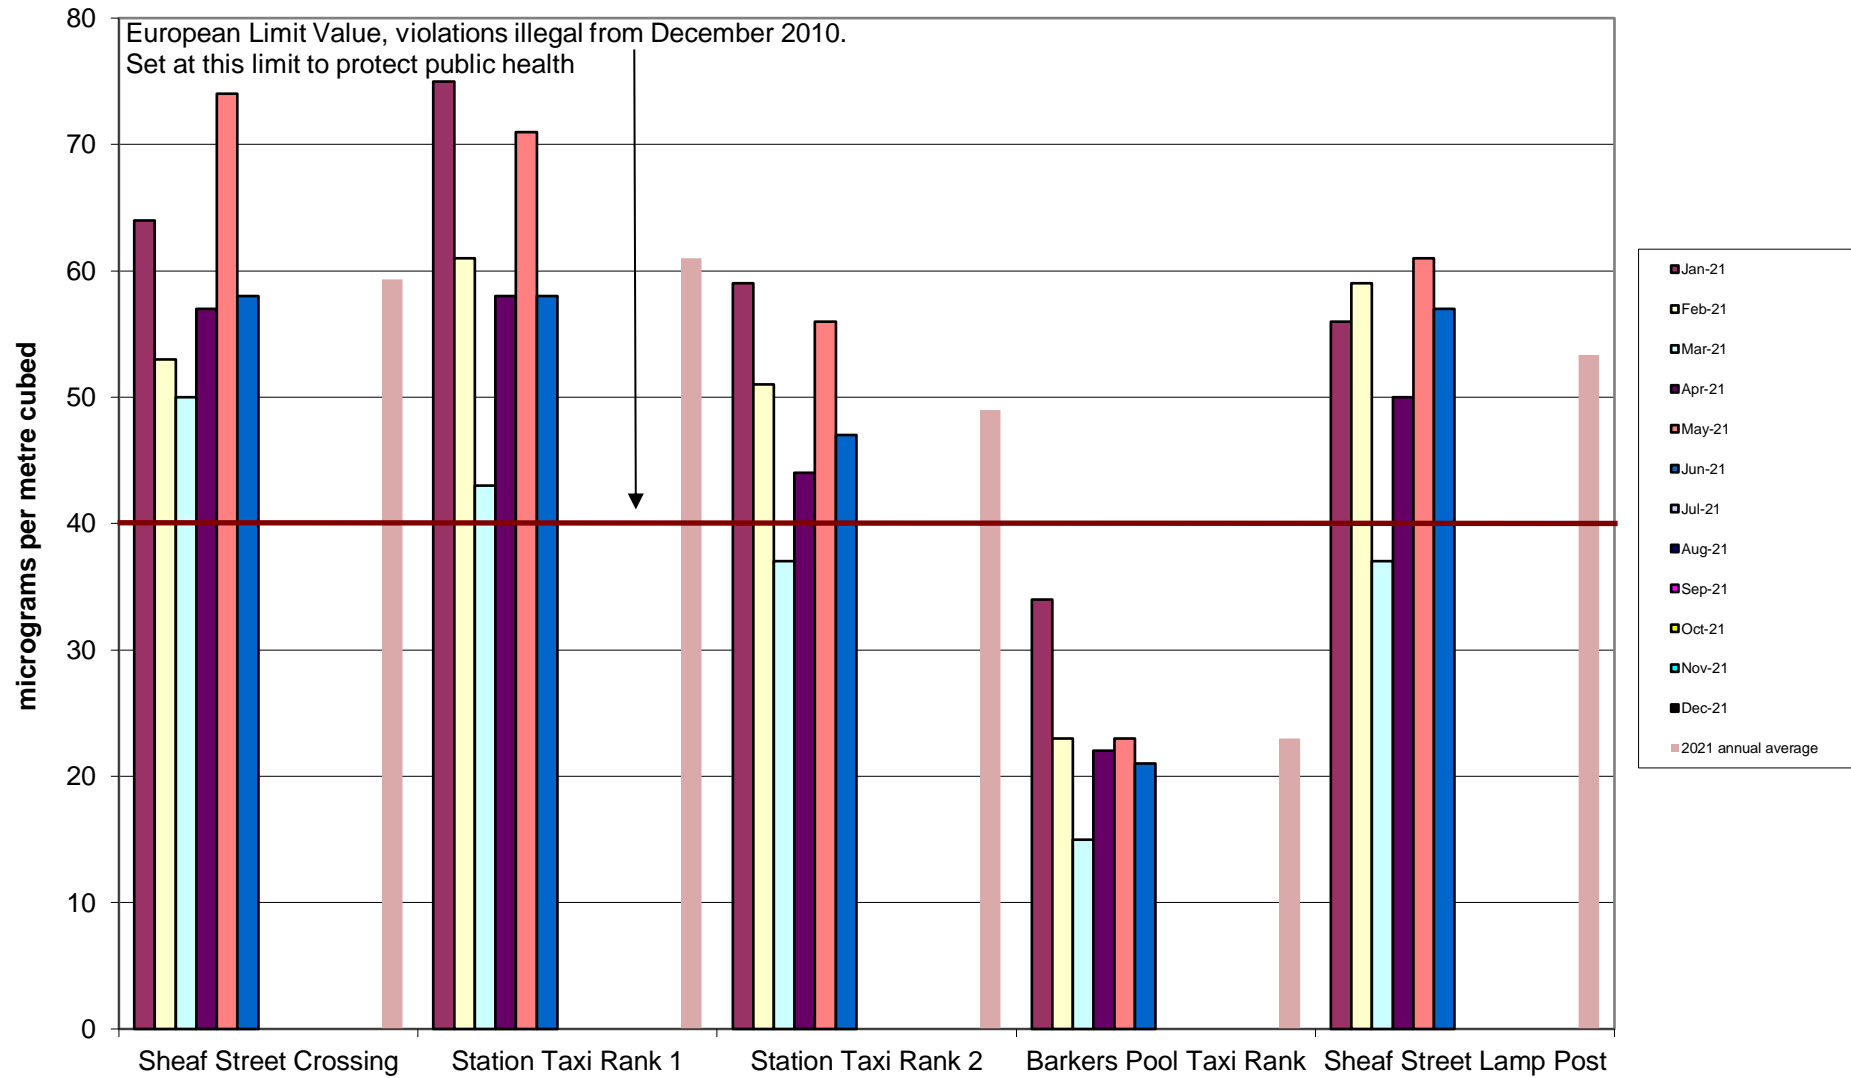

Crookesmoor Community Air Quality Monitoring of Nitrogen Dioxide 2021

Darnall Community Air Quality Monitoring of Nitrogen Dioxide 2021

Deepcar Community Air Quality Monitoring of Nitrogen Dioxide
2021

Ecclesall Community Air Quality Monitoring of Nitrogen Dioxide 2020

Hallam Community Air Quality Monitoring of Nitrogen Dioxide 2021

Heeley-Meersbrook Community Air Quality Monitoring of Nitrogen Dioxide
2021

Hunter's Bar School Community Air Quality Monitoring of Nitrogen Dioxide
2021