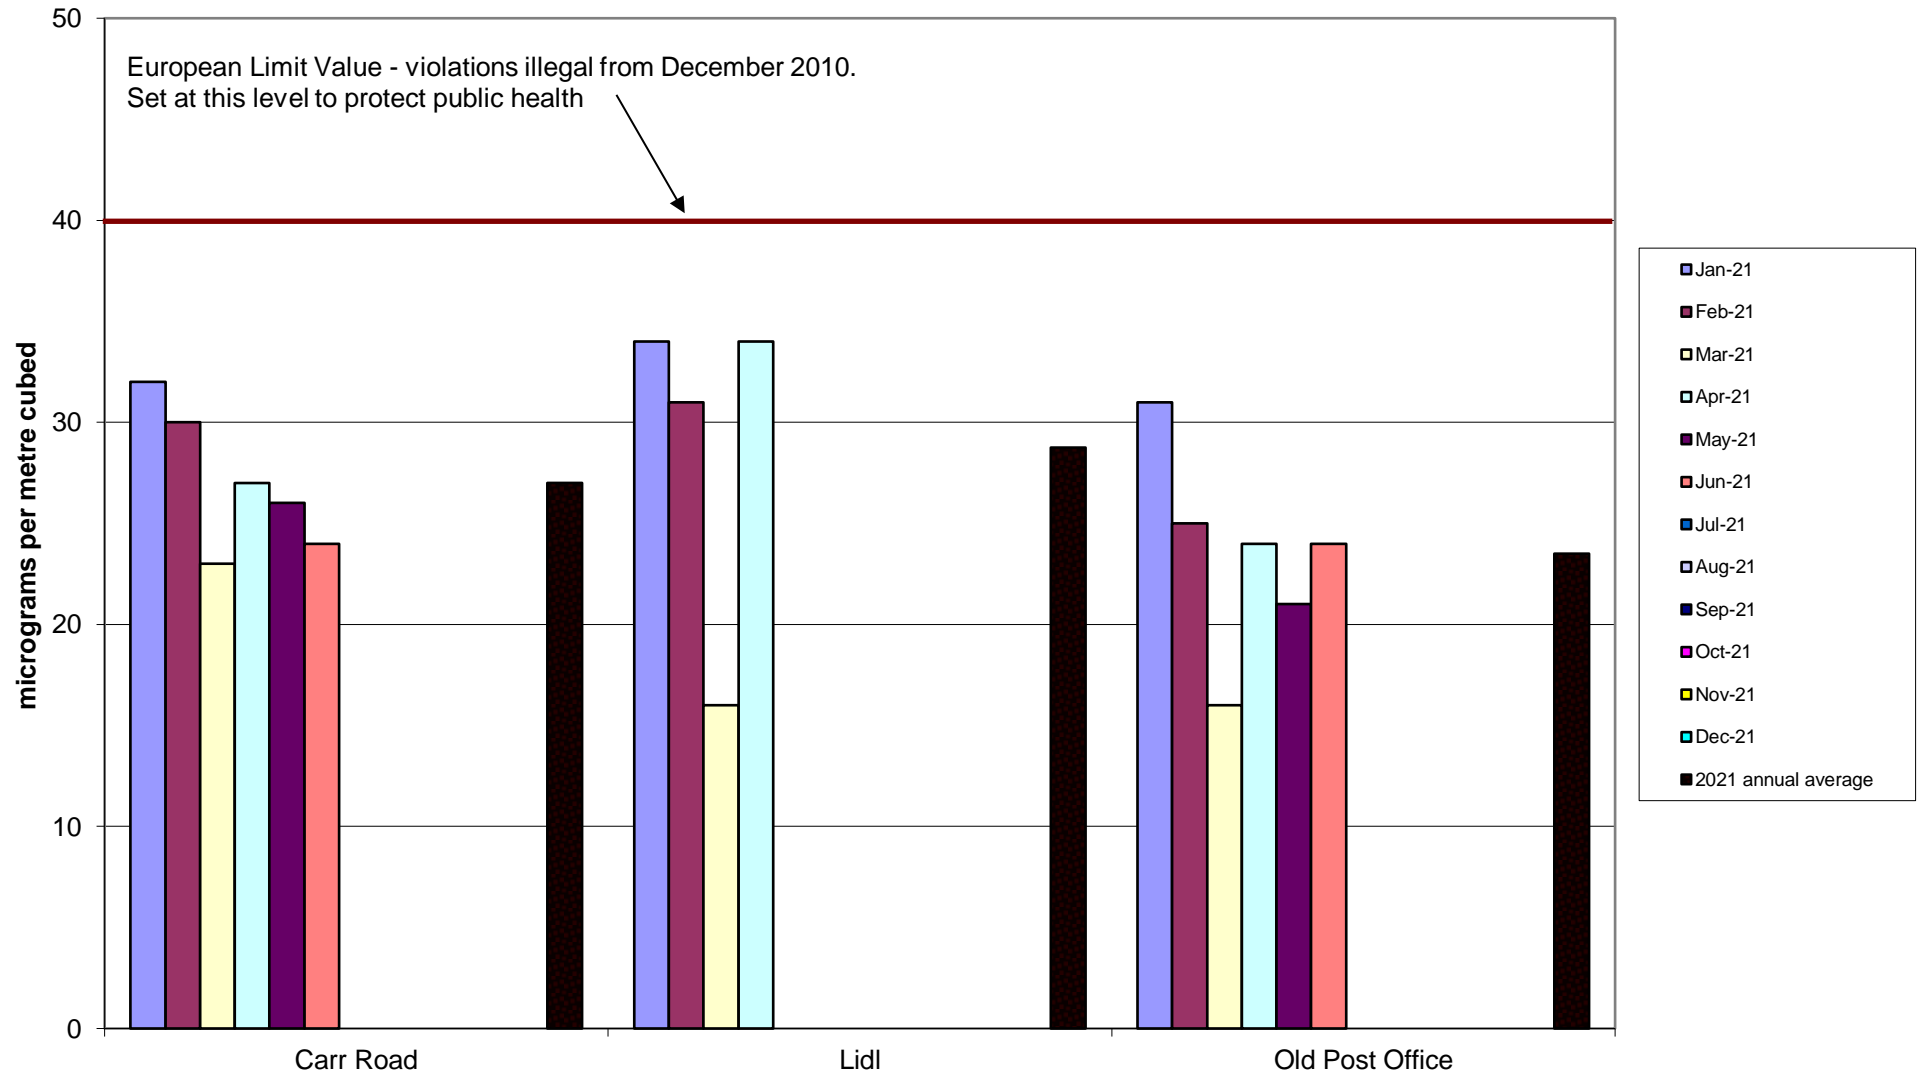

Abbeydale Road Corridor Community Air Quality Monitoring of Nitrogen Dioxide 2021

Burngreave Community Air Quality Monitoring of Nitrogen Dioxide
2021

Carterknowle and Millhouses Community Air Quality Monitoring of Nitrogen Dioxide
2021

Crookesmoor Community Air Quality Monitoring of Nitrogen Dioxide 2021

Darnall Community Air Quality Monitoring of Nitrogen Dioxide 2021

Deepcar Community Air Quality Monitoring of Nitrogen Dioxide
2021

Ecclesall Community Air Quality Monitoring of Nitrogen Dioxide 2020