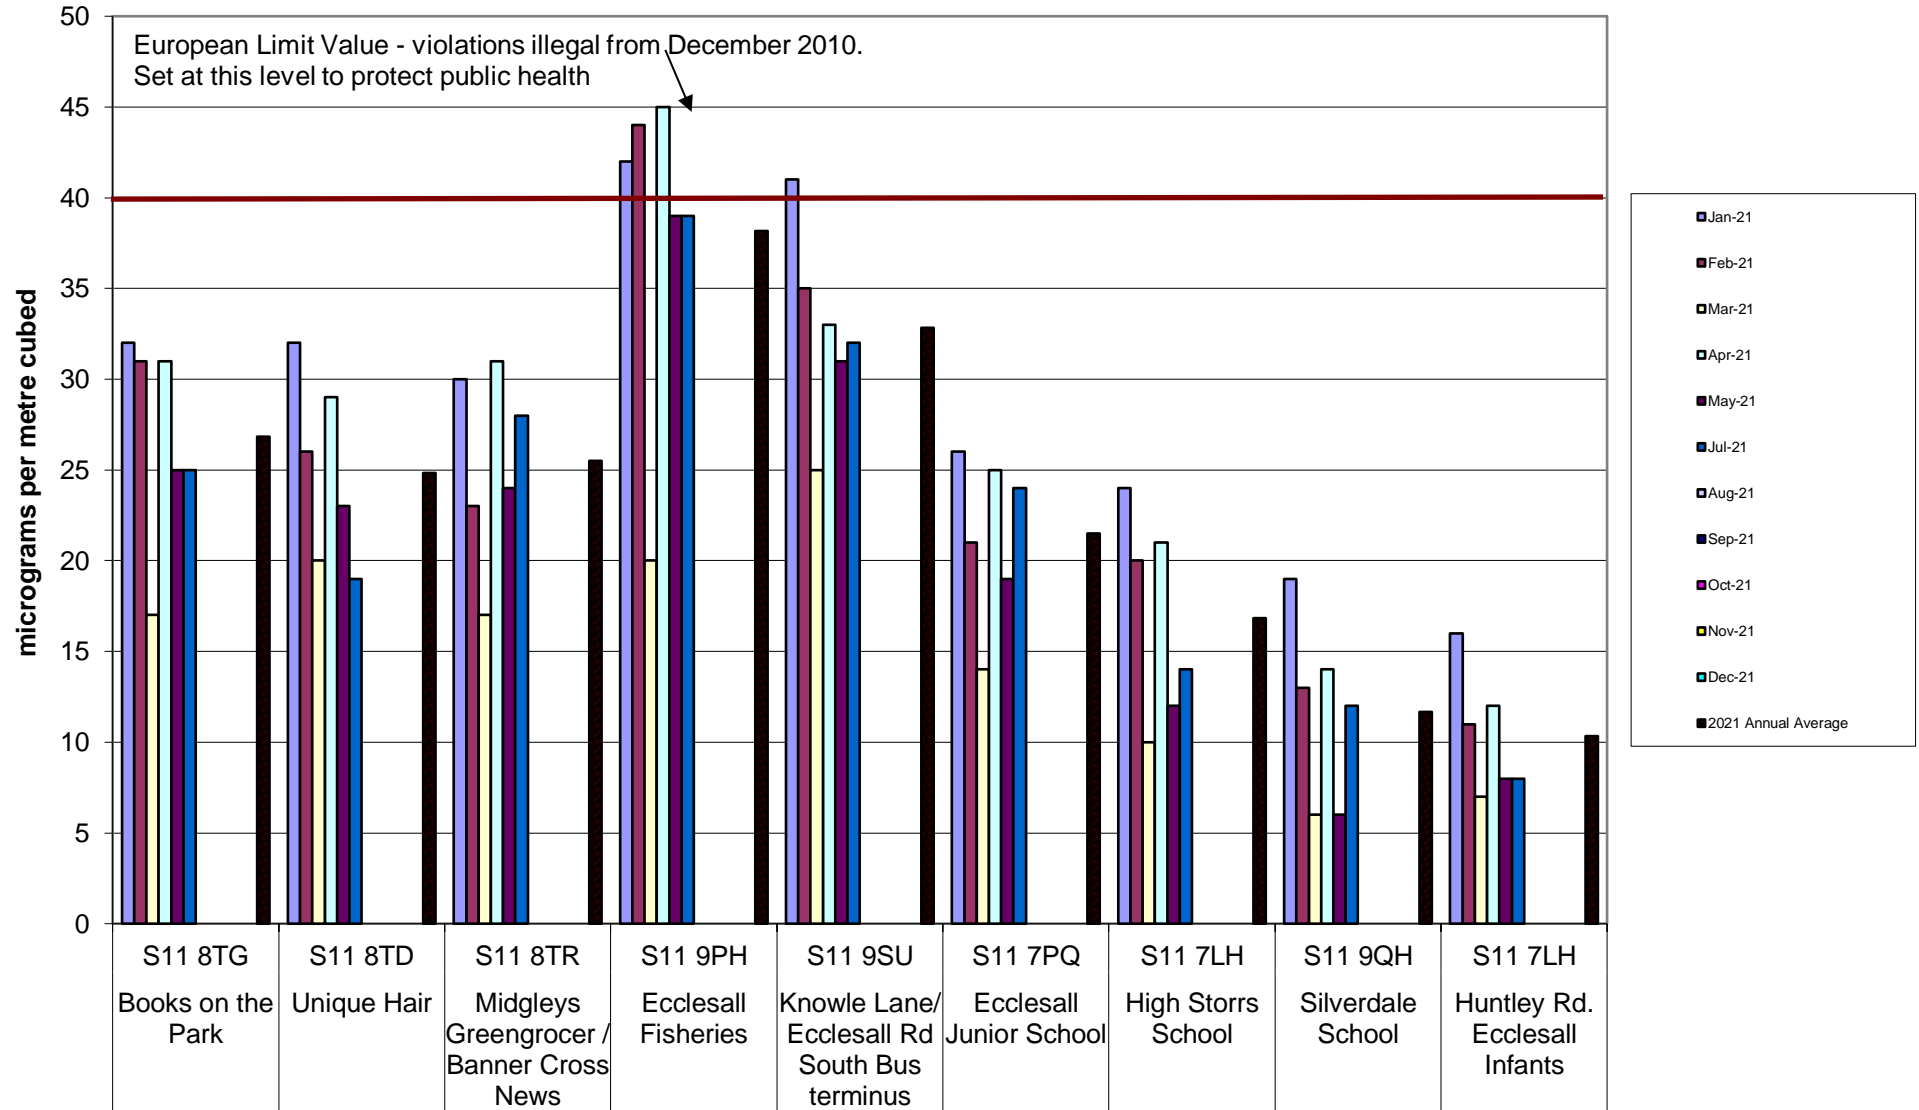

Crookesmoor Community Air Quality Monitoring of Nitrogen Dioxide 2021

Darnall Community Air Quality Monitoring of Nitrogen Dioxide 2021

Deepcar Community Air Quality Monitoring of Nitrogen Dioxide
2021

Ecclesall Community Air Quality Monitoring of Nitrogen Dioxide 2020

Hallam Community Air Quality Monitoring of Nitrogen Dioxide 2021

Heeley-Meersbrook Community Air Quality Monitoring of Nitrogen Dioxide
2021

Hunter's Bar School Community Air Quality Monitoring of Nitrogen Dioxide
2021