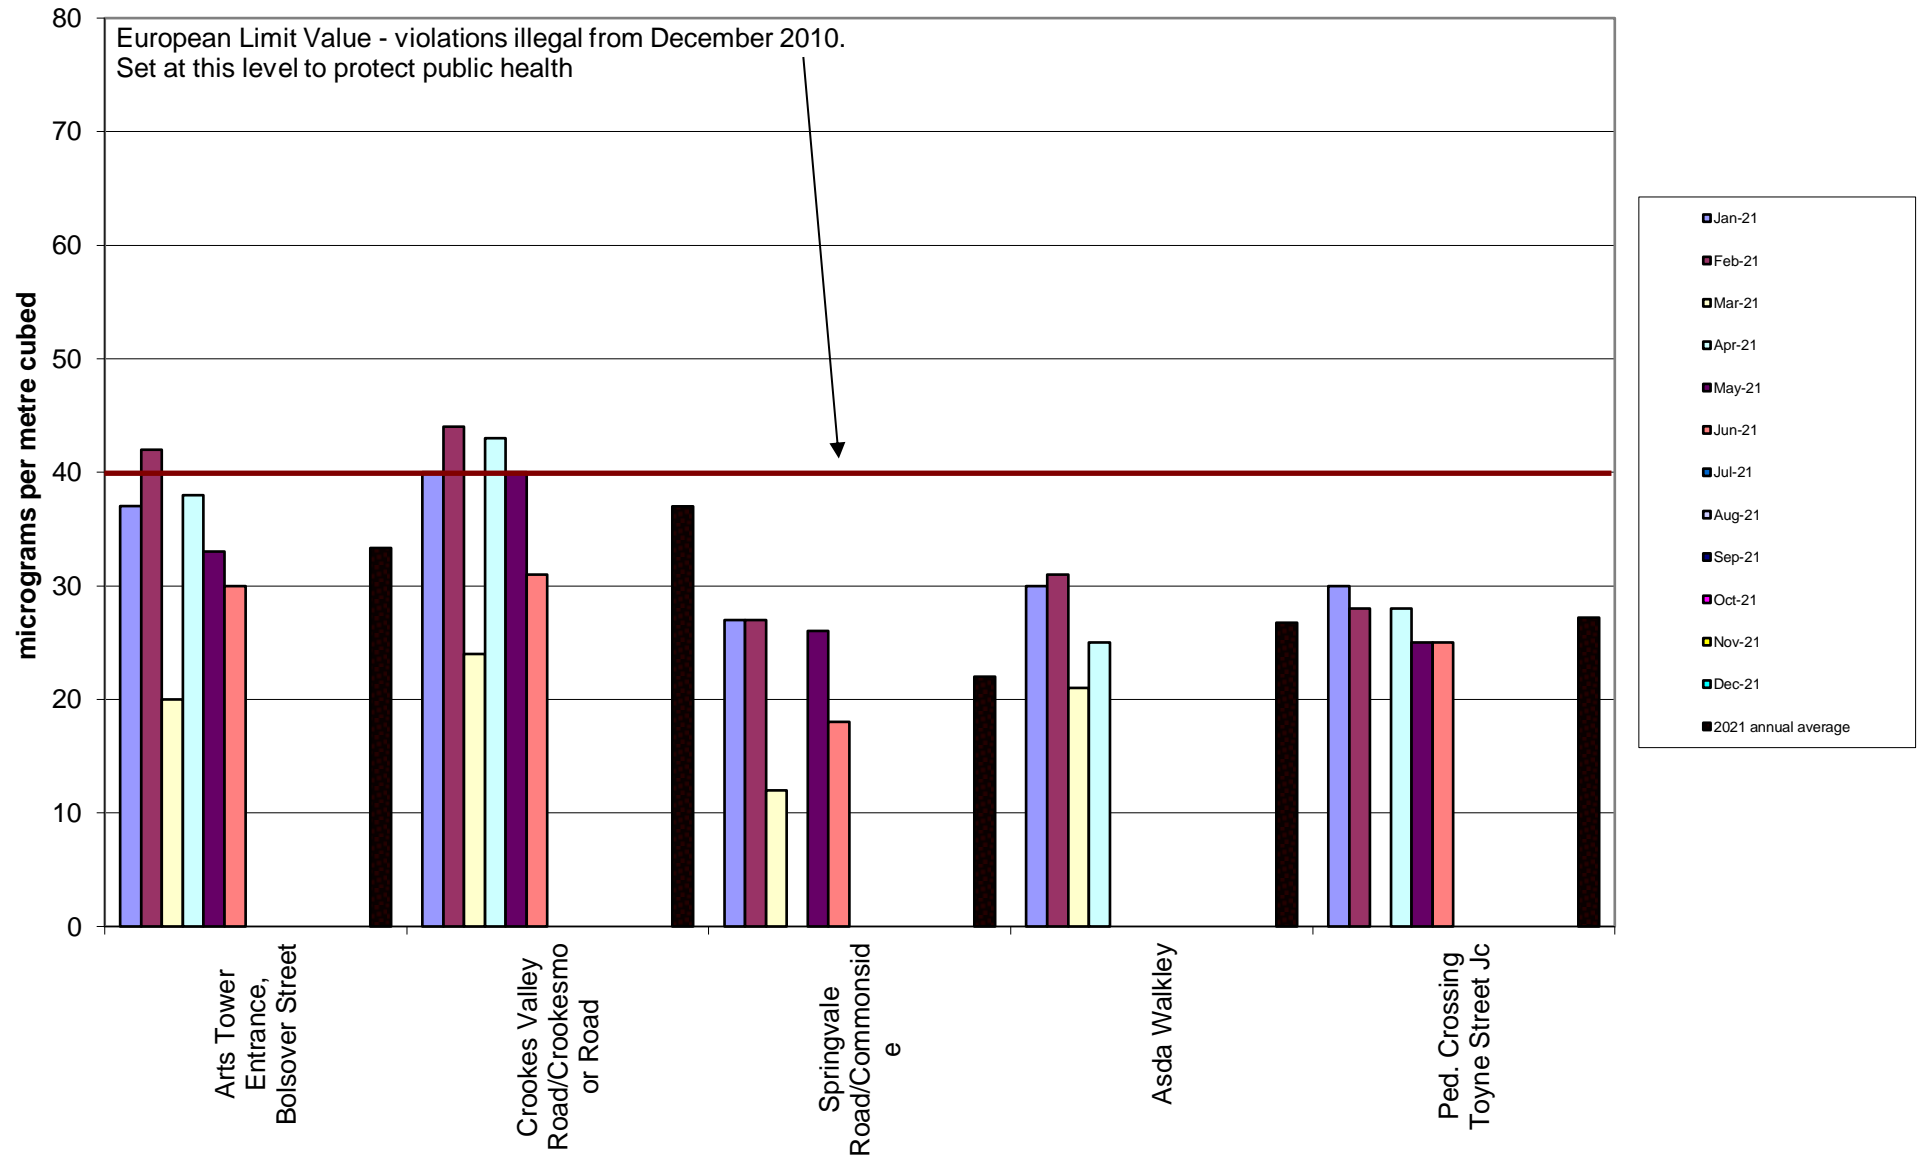

Abbeydale Road Corridor Community Air Quality Monitoring of Nitrogen Dioxide 2021

Burngreave Community Air Quality Monitoring of Nitrogen Dioxide
2021

Carterknowle and Millhouses Community Air Quality Monitoring of Nitrogen Dioxide
2021

Crookesmoor Community Air Quality Monitoring of Nitrogen Dioxide 2021

Darnall Community Air Quality Monitoring of Nitrogen Dioxide 2021

Deepcar Community Air Quality Monitoring of Nitrogen Dioxide
2021

Ecclesall Community Air Quality Monitoring of Nitrogen Dioxide 2020

Hallam Community Air Quality Monitoring of Nitrogen Dioxide 2021

Heeley-Meersbrook Community Air Quality Monitoring of Nitrogen Dioxide
2021

Hunter's Bar School Community Air Quality Monitoring of Nitrogen Dioxide
2021