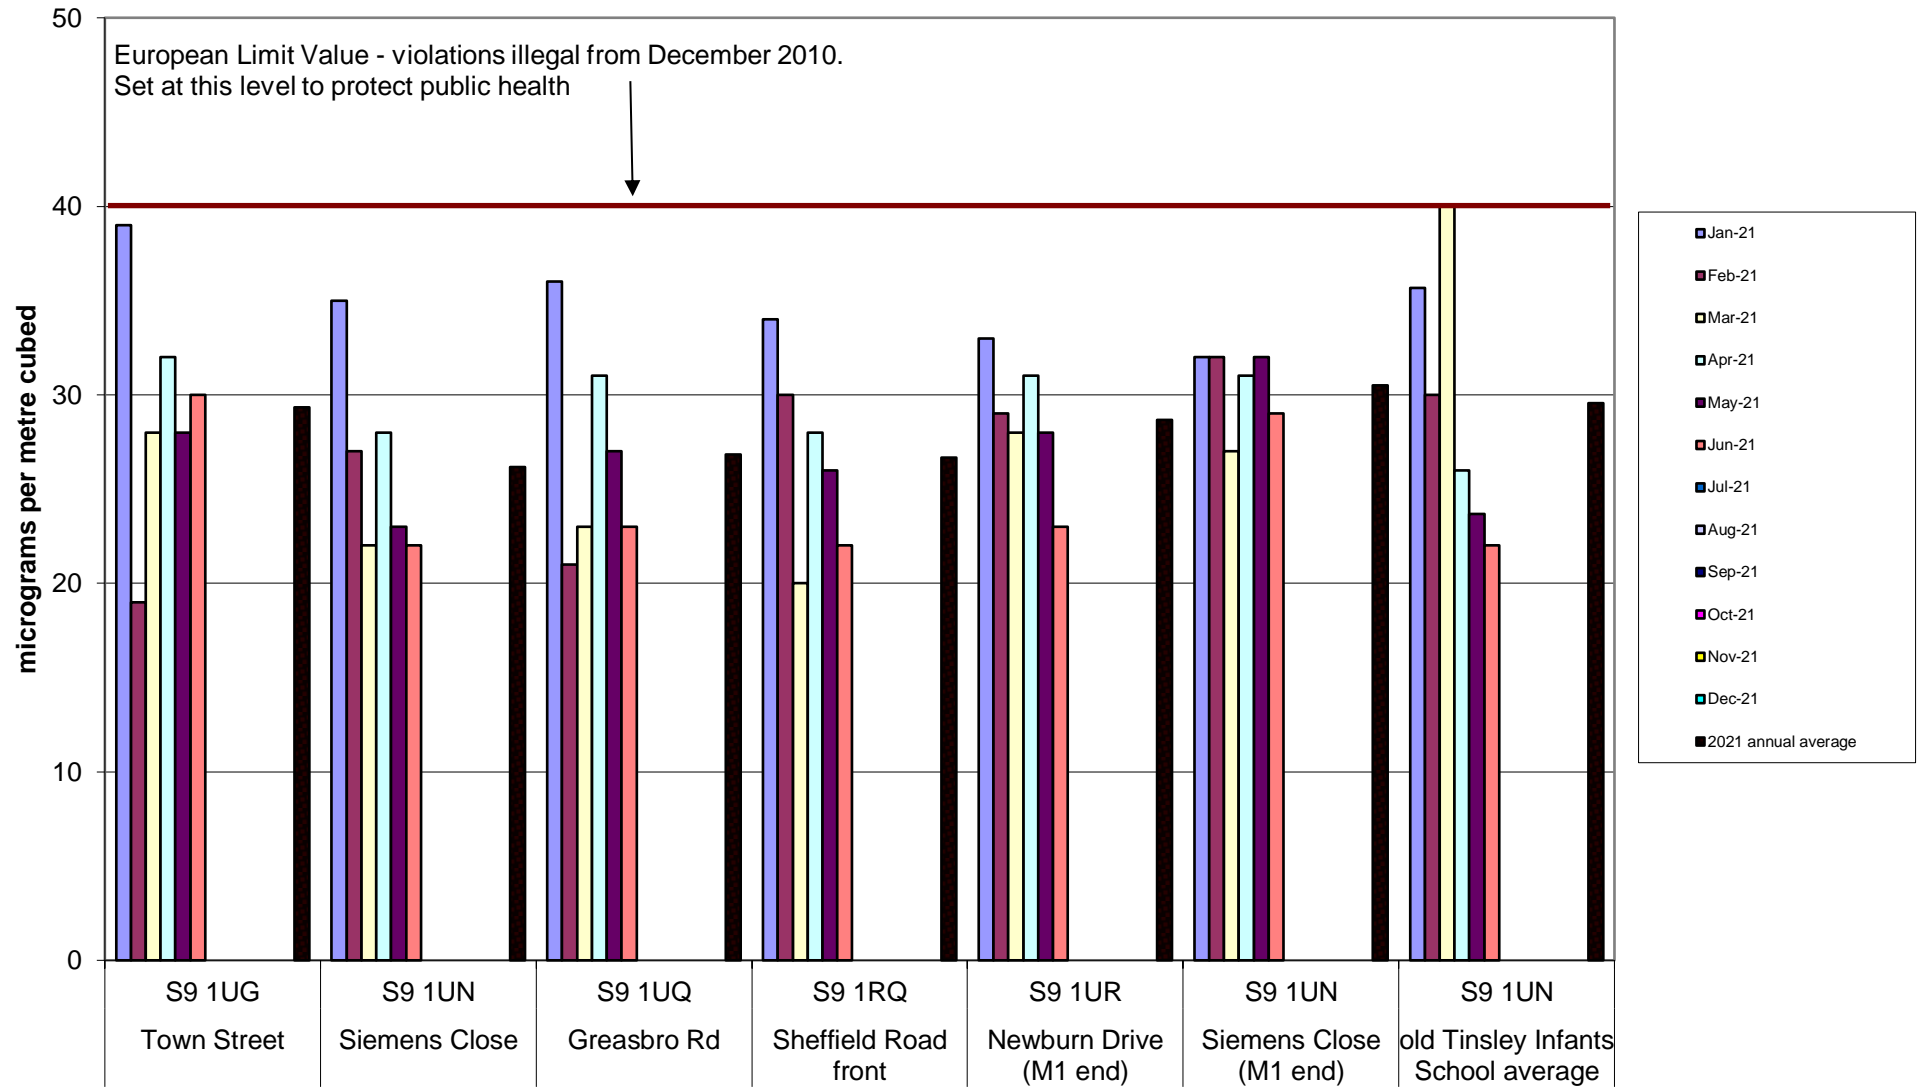

Hallam Community Air Quality Monitoring of Nitrogen Dioxide 2021

Heeley-Meersbrook Community Air Quality Monitoring of Nitrogen Dioxide
2021

Hunter's Bar School Community Air Quality Monitoring of Nitrogen Dioxide
2021

Kelham Community Air Quality Monitoring of Nitrogen Dioxide
2021

Kelham Island CA Community Air Quality Monitoring of Nitrogen Dioxide
2021

Miscellaneous Community Air Quality Monitoring of Nitrogen Dioxide 2021

Nether Edge Community Air Quality Monitoring of Nitrogen Dioxide 2021

Parkwood Springs Community Air Quality Monitoring of Nitrogen Dioxide
2021

Tinsley Community Air Quality Monitoring of Nitrogen Dioxide
2021