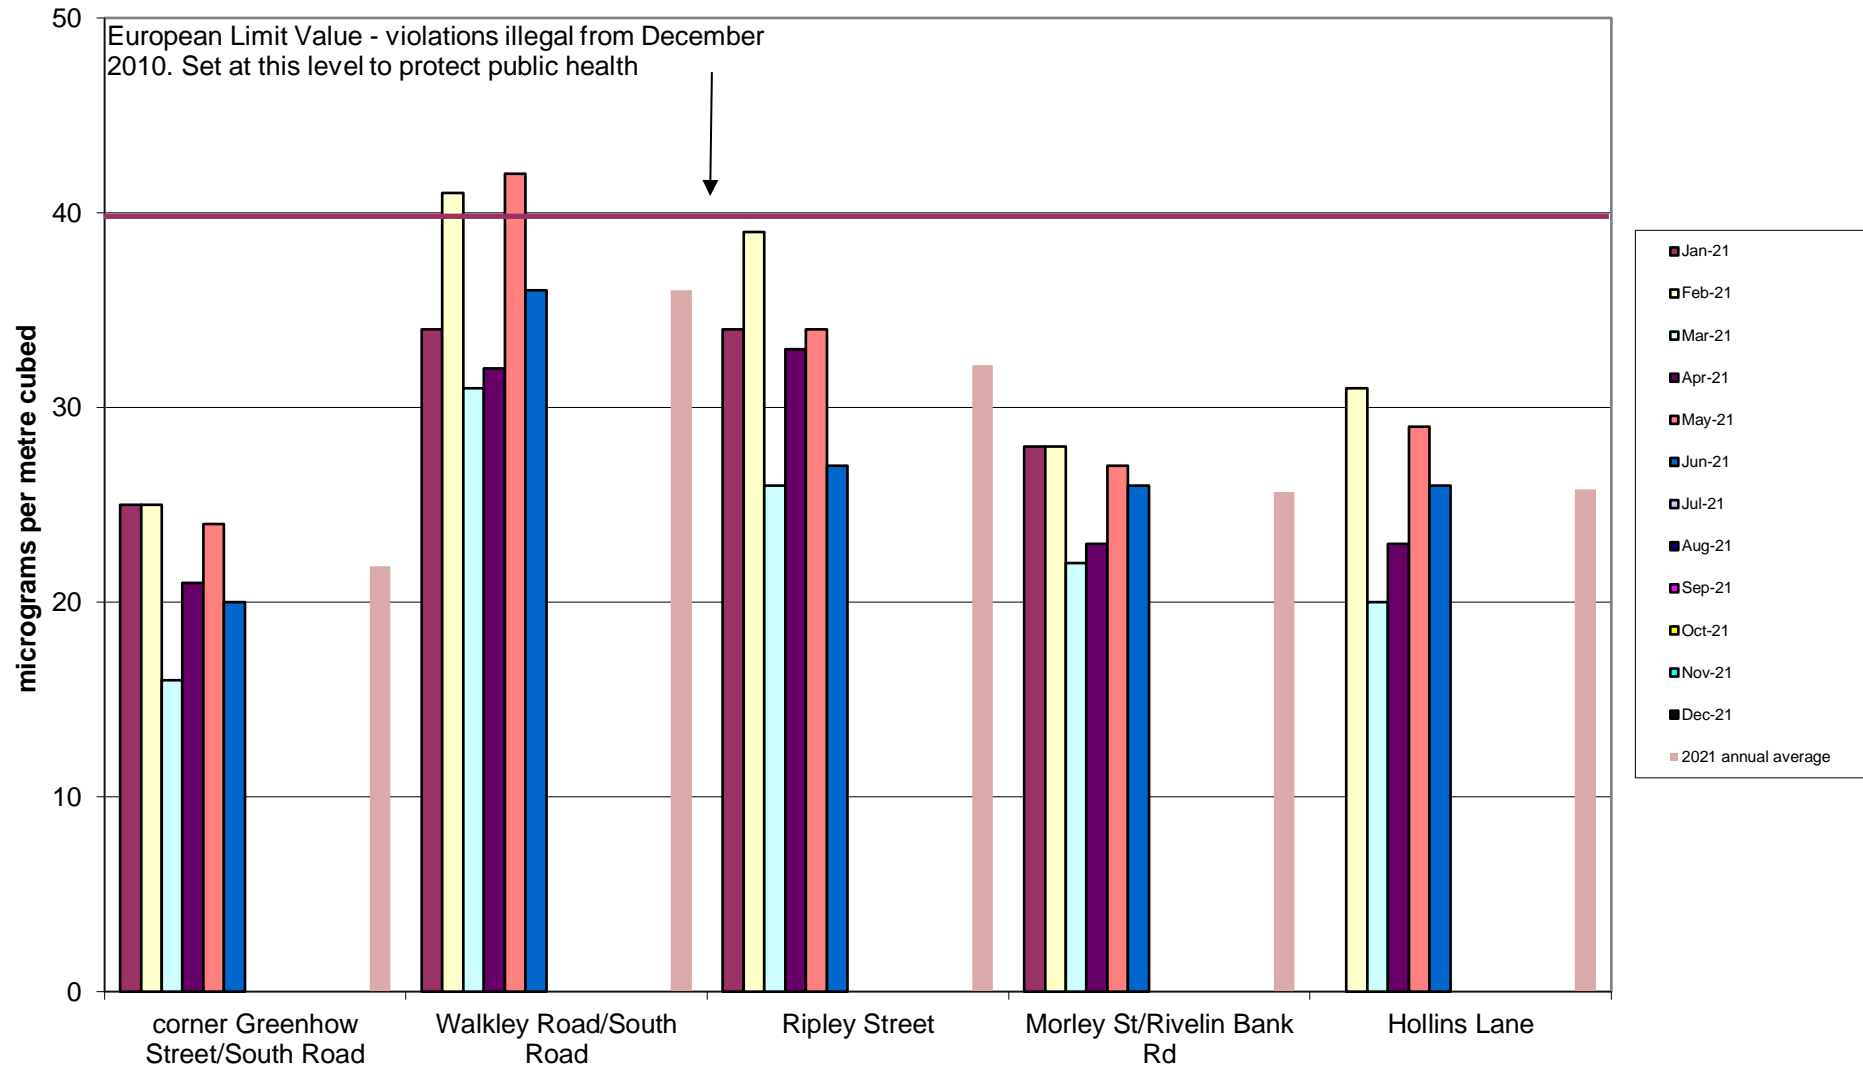

Nether Edge Community Air Quality Monitoring of Nitrogen Dioxide 2021

Parkwood Springs Community Air Quality Monitoring of Nitrogen Dioxide
2021

Tinsley Community Air Quality Monitoring of Nitrogen Dioxide
2021

Walkley Community Air Quality Monitoring of Nitrogen Dioxide 2021

Woodseats School Air Quality Monitoring of Nitrogen Dioxide
2021