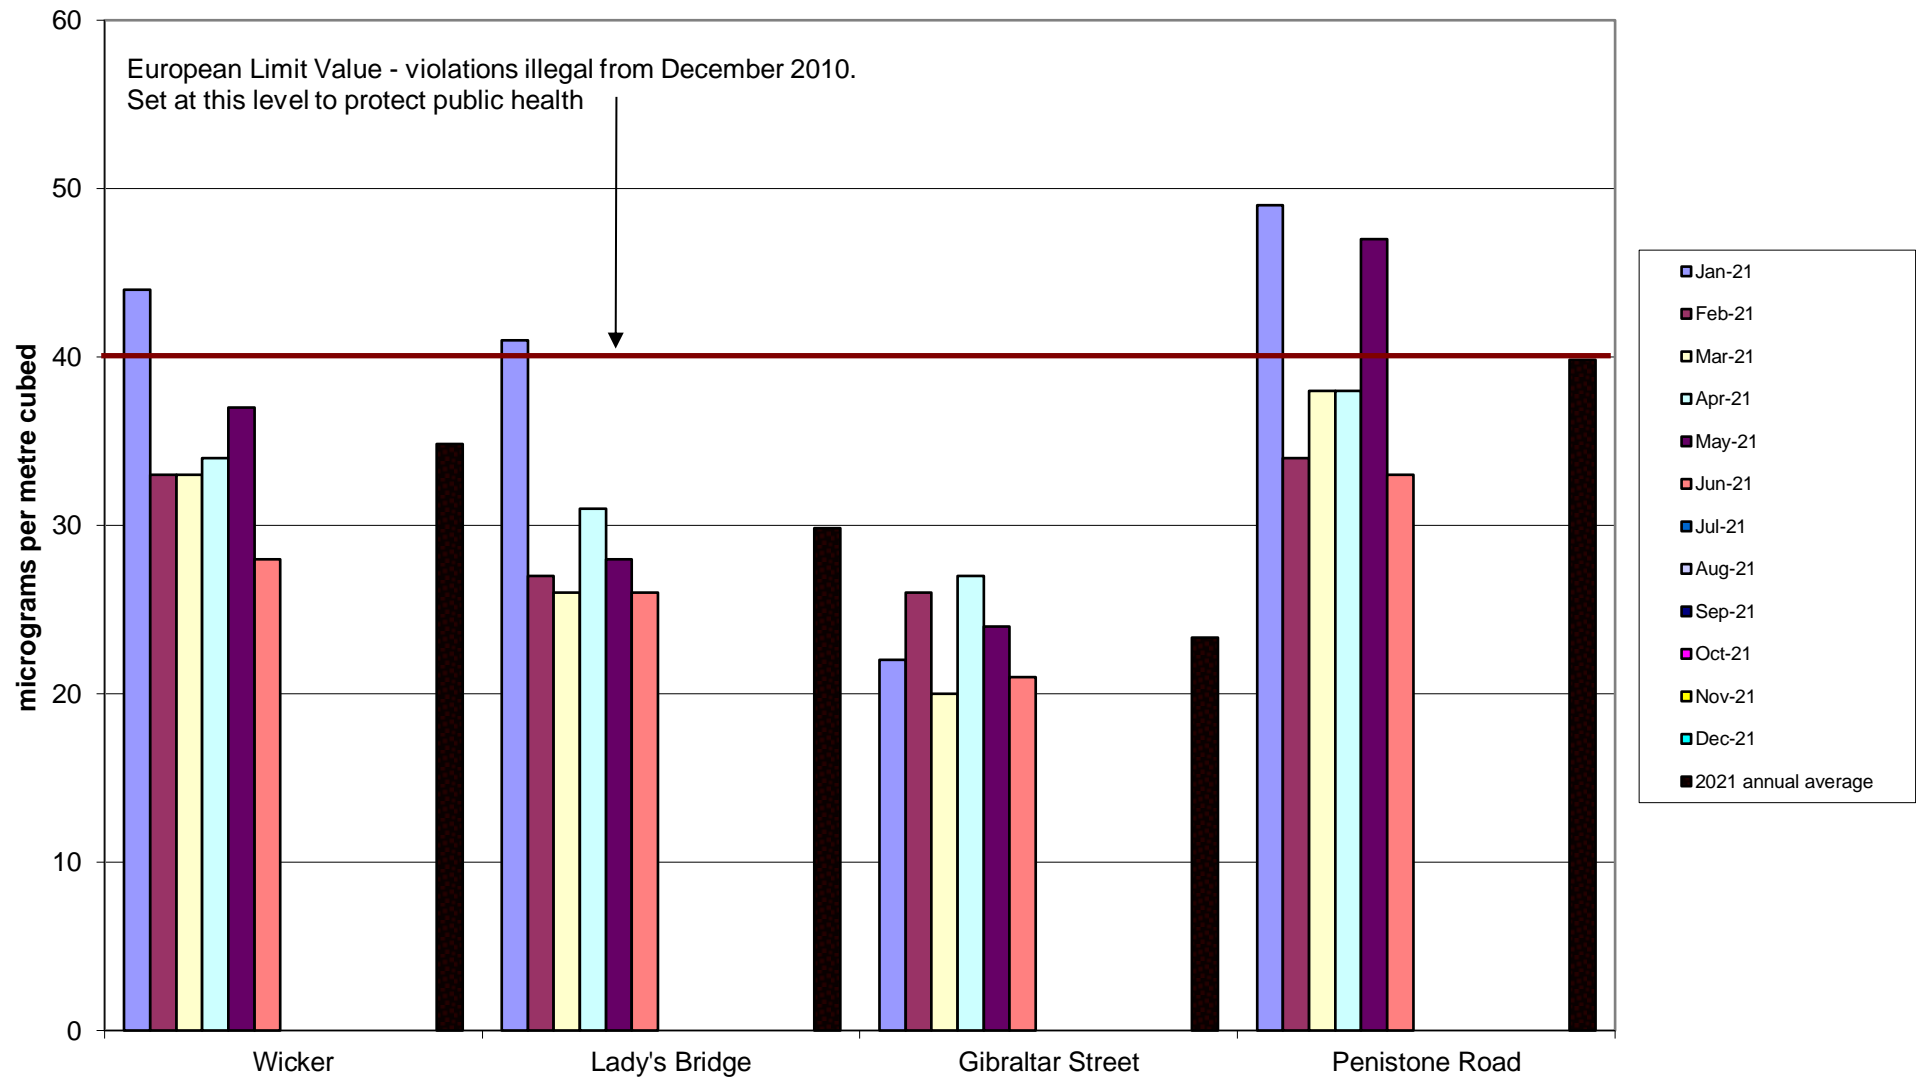

Kelham Community Air Quality Monitoring of Nitrogen Dioxide
2021