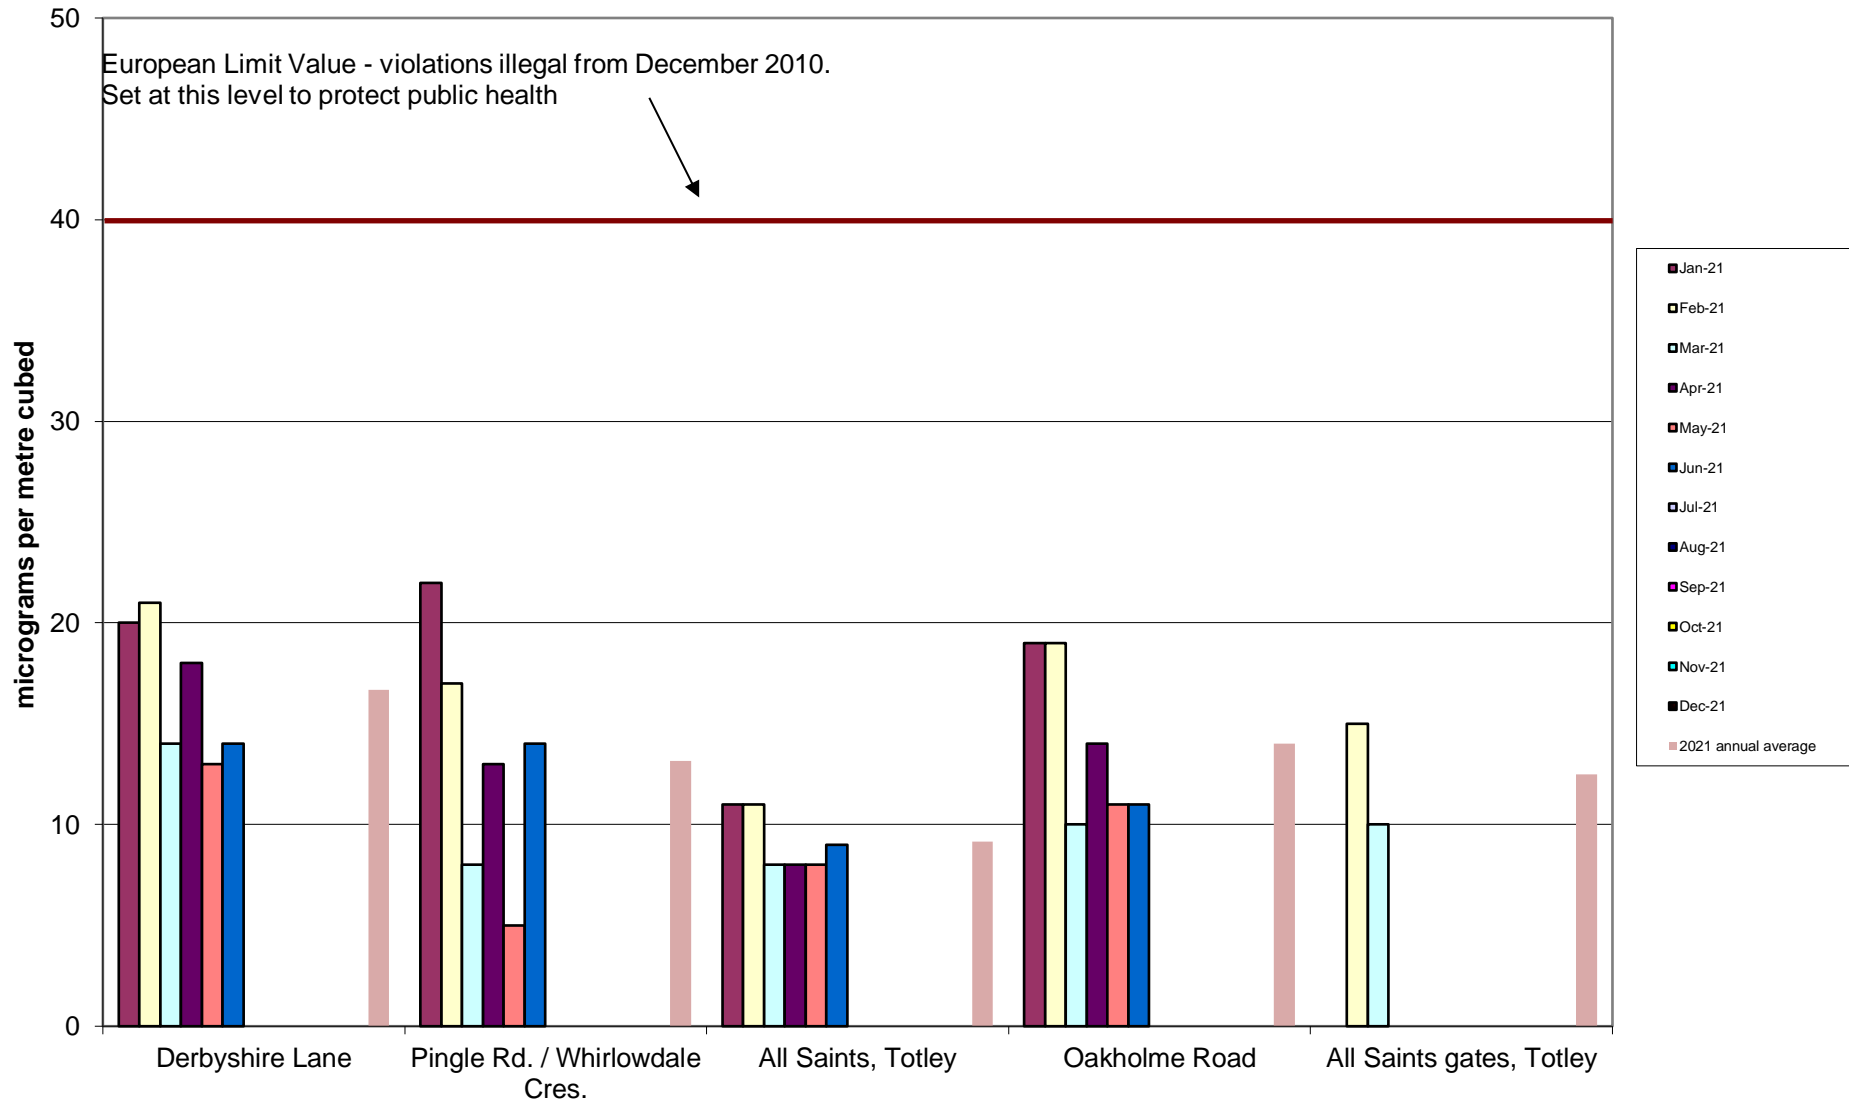

Miscellaneous Community Air Quality Monitoring of Nitrogen Dioxide 2021