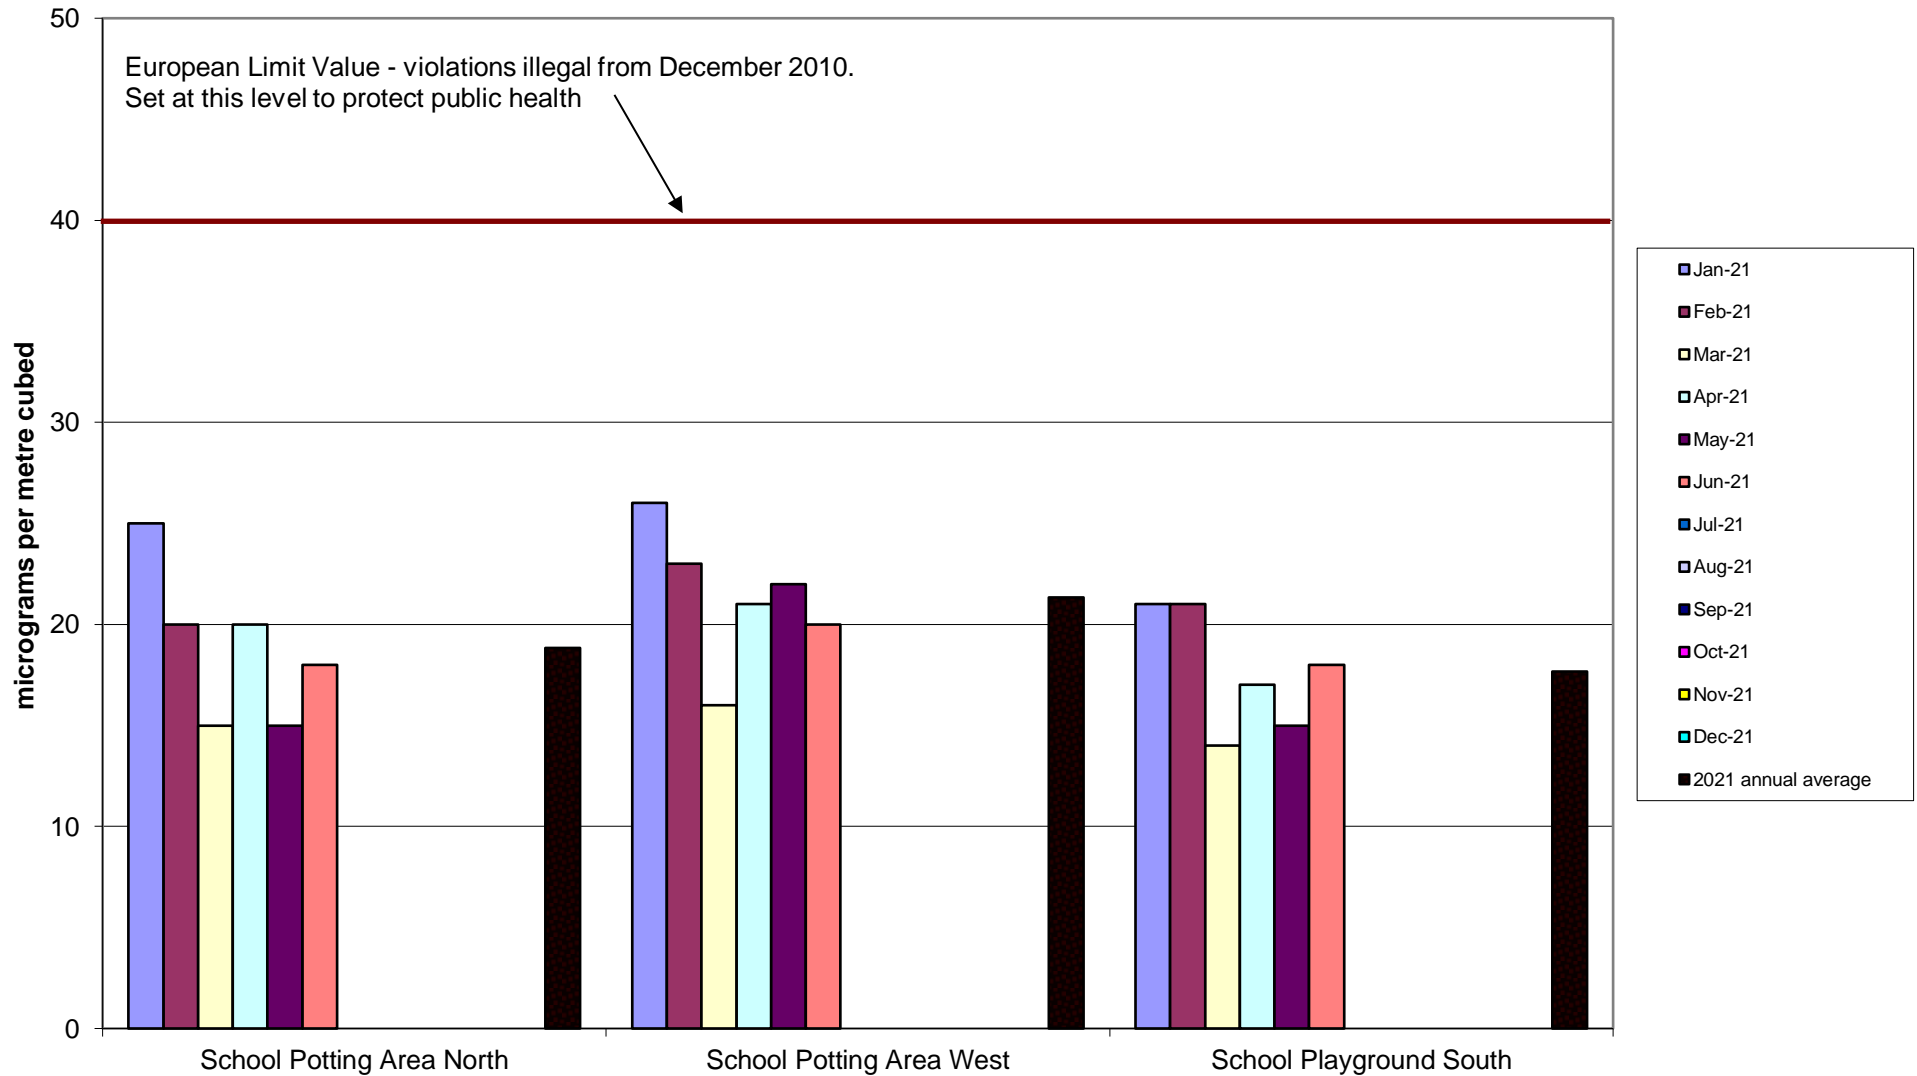

Crookesmoor Community Air Quality Monitoring of Nitrogen Dioxide 2021

Darnall Community Air Quality Monitoring of Nitrogen Dioxide 2021

Deepcar Community Air Quality Monitoring of Nitrogen Dioxide
2021

Ecclesall Community Air Quality Monitoring of Nitrogen Dioxide 2020

Hallam Community Air Quality Monitoring of Nitrogen Dioxide 2021

Heeley-Meersbrook Community Air Quality Monitoring of Nitrogen Dioxide
2021

Hunter's Bar School Community Air Quality Monitoring of Nitrogen Dioxide
2021