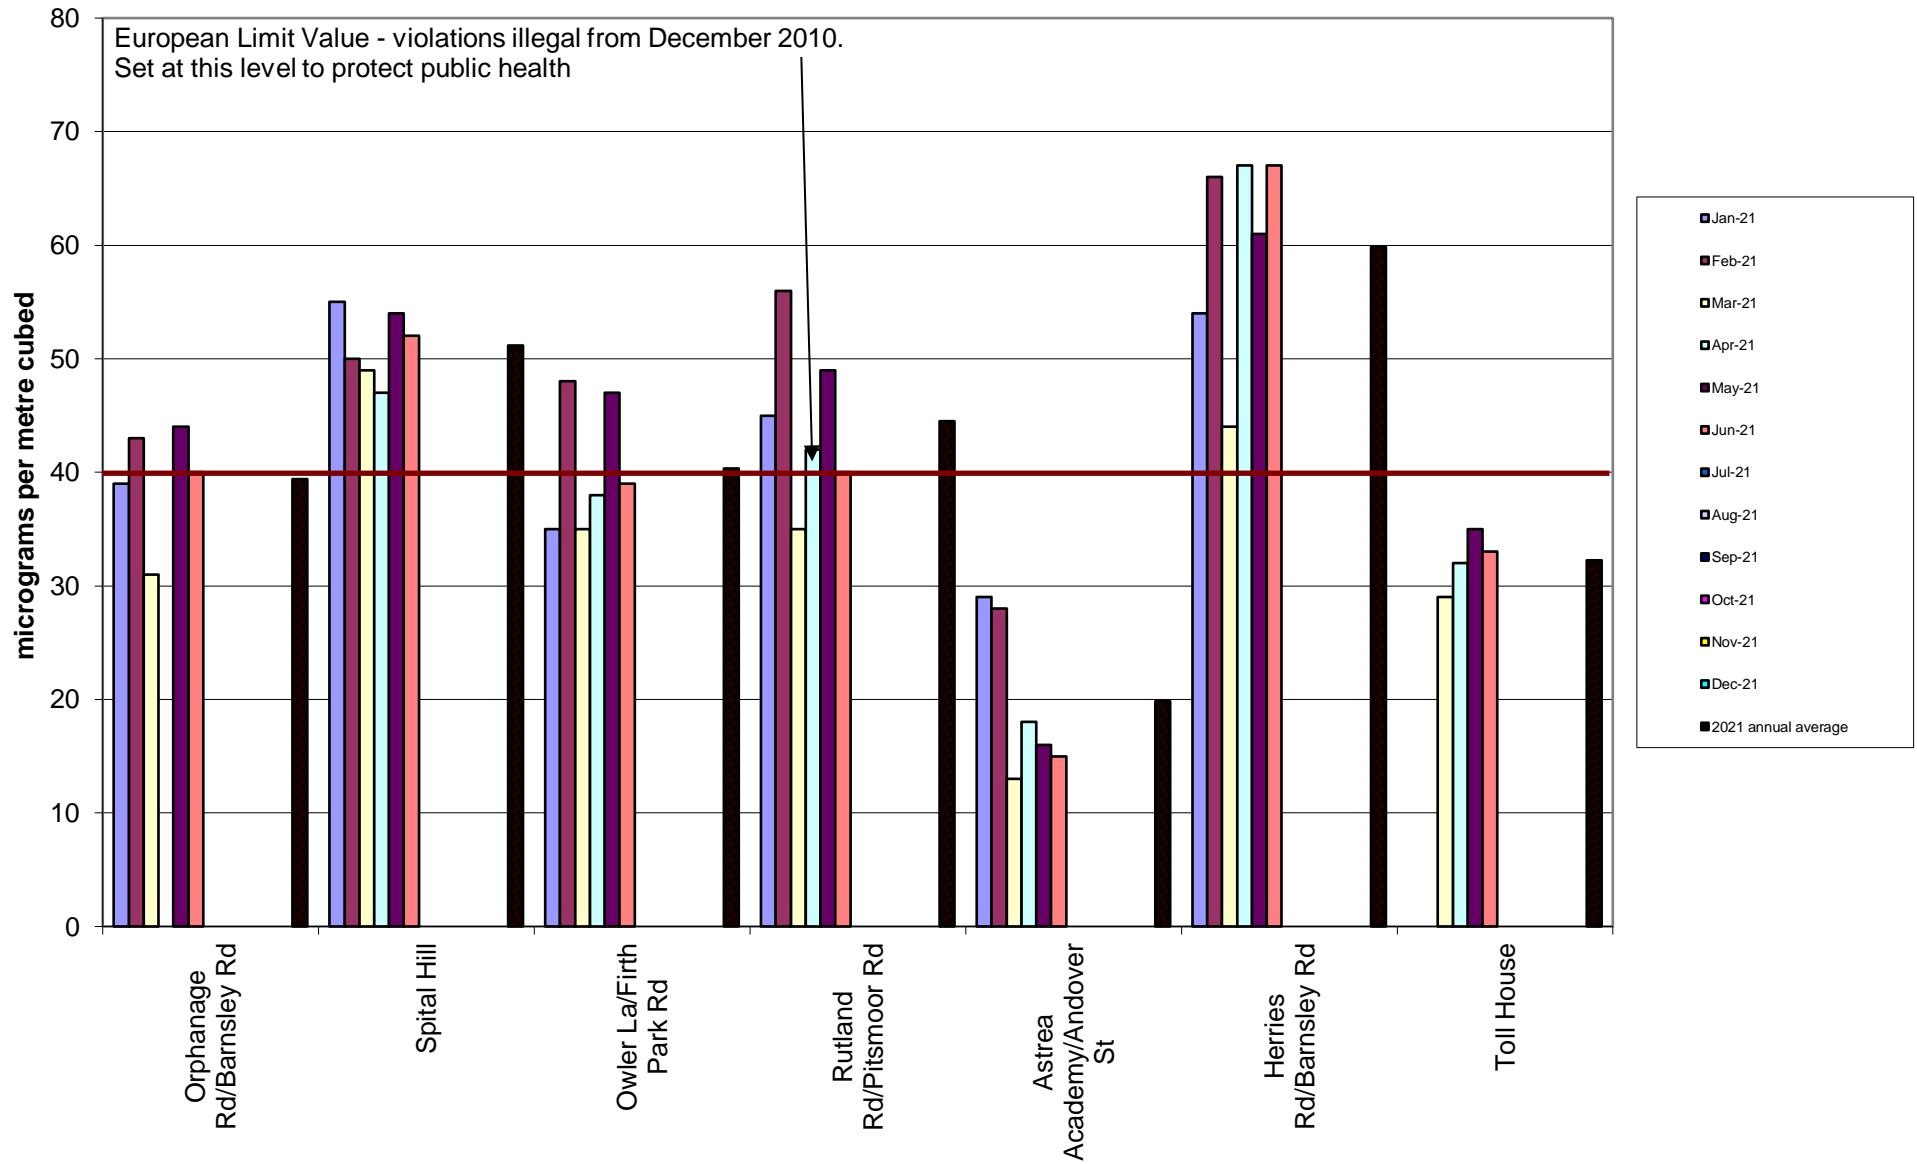

Abbeydale Road Corridor Community Air Quality Monitoring of Nitrogen Dioxide 2021

Burngreave Community Air Quality Monitoring of Nitrogen Dioxide
2021

Carterknowle and Millhouses Community Air Quality Monitoring of Nitrogen Dioxide
2021

Crookesmoor Community Air Quality Monitoring of Nitrogen Dioxide 2021

Darnall Community Air Quality Monitoring of Nitrogen Dioxide 2021

Deepcar Community Air Quality Monitoring of Nitrogen Dioxide
2021

Ecclesall Community Air Quality Monitoring of Nitrogen Dioxide 2020

Hallam Community Air Quality Monitoring of Nitrogen Dioxide 2021

Heeley-Meersbrook Community Air Quality Monitoring of Nitrogen Dioxide
2021

Hunter's Bar School Community Air Quality Monitoring of Nitrogen Dioxide
2021