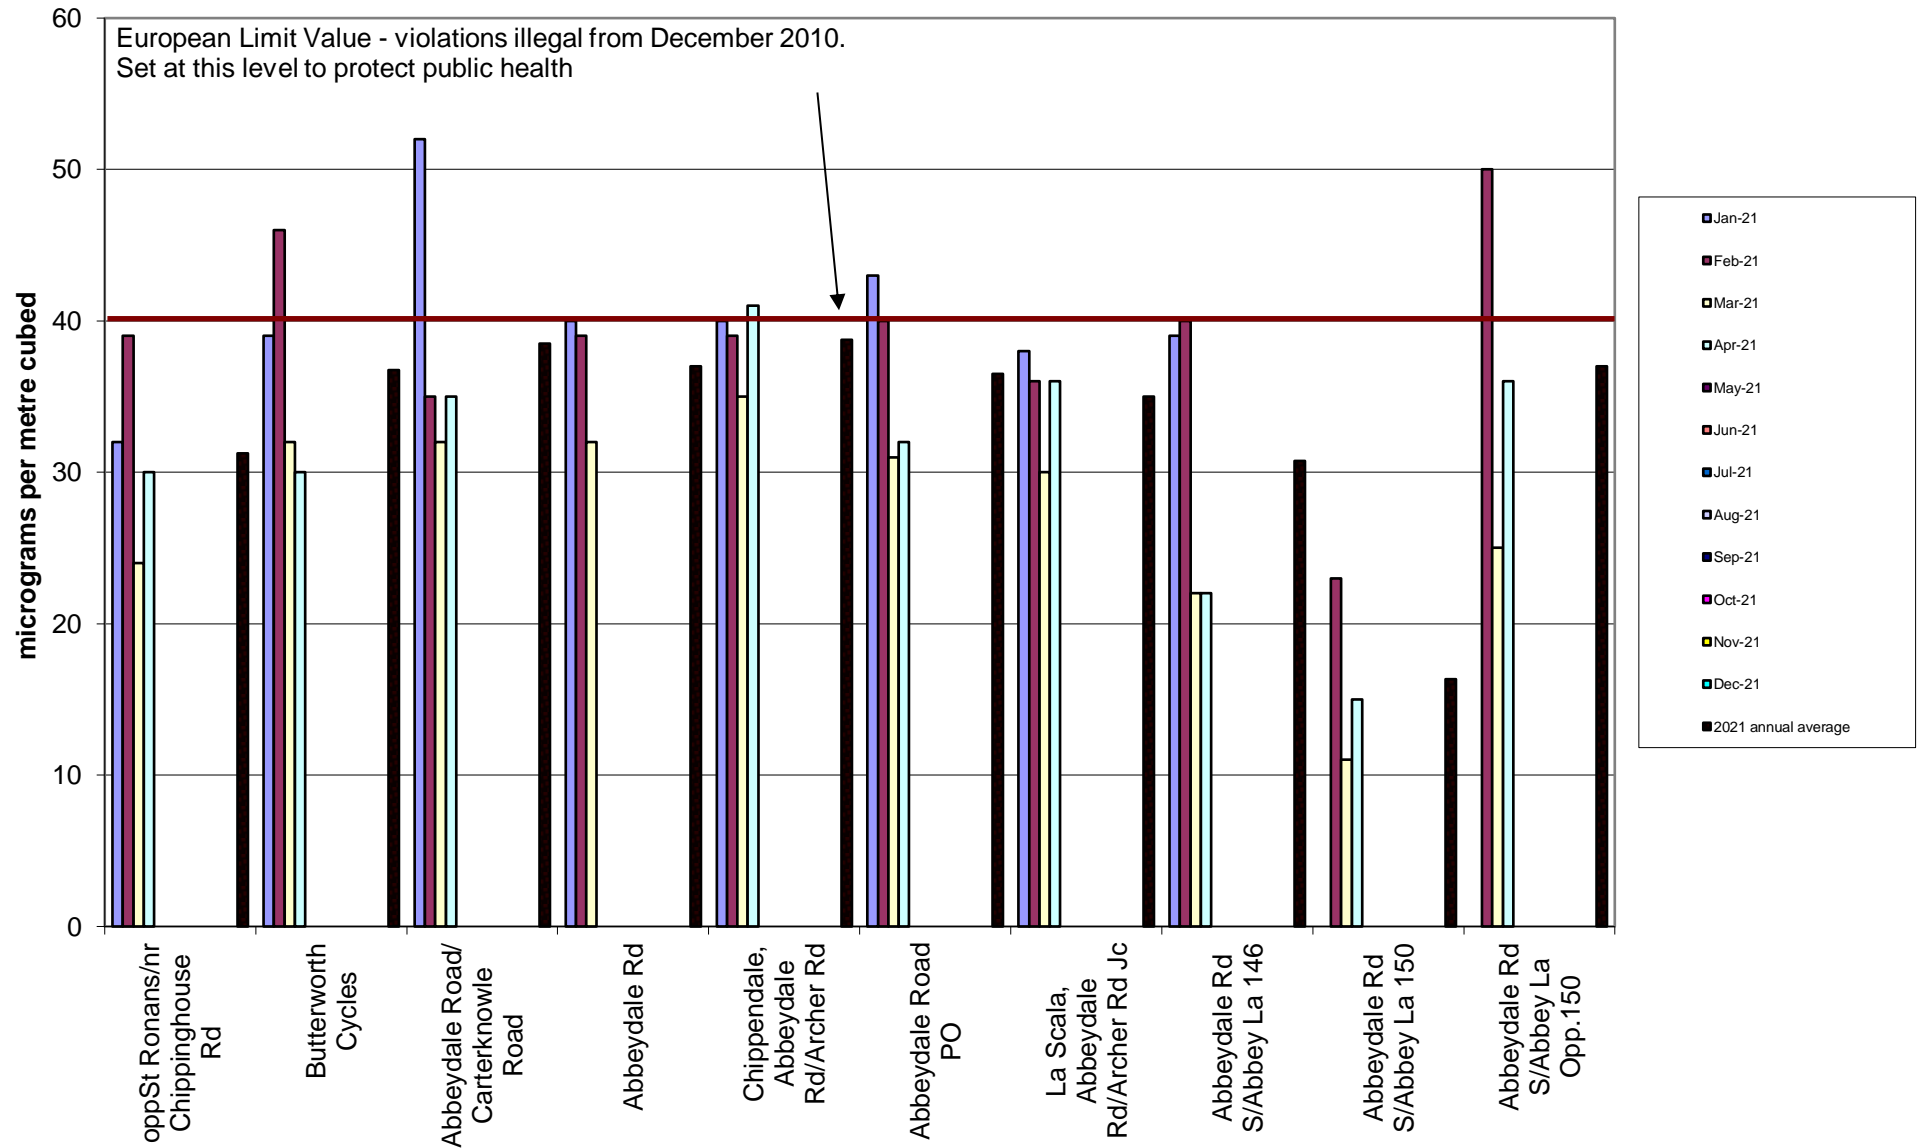

Abbeydale Road Corridor Community Air Quality Monitoring of Nitrogen Dioxide 2021

Burngreave Community Air Quality Monitoring of Nitrogen Dioxide
2021

Carterknowle and Millhouses Community Air Quality Monitoring of Nitrogen Dioxide
2021

Crookesmoor Community Air Quality Monitoring of Nitrogen Dioxide
2021

Darnall Community Air Quality Monitoring of Nitrogen Dioxide 2021

Deepcar Community Air Quality Monitoring of Nitrogen Dioxide
2021

Ecclesall Community Air Quality Monitoring of Nitrogen Dioxide 2020

Hallam Community Air Quality Monitoring of Nitrogen Dioxide 2021

Heeley-Meersbrook Community Air Quality Monitoring of Nitrogen Dioxide 2021

Hunter's Bar School Community Air Quality Monitoring of Nitrogen Dioxide
2021