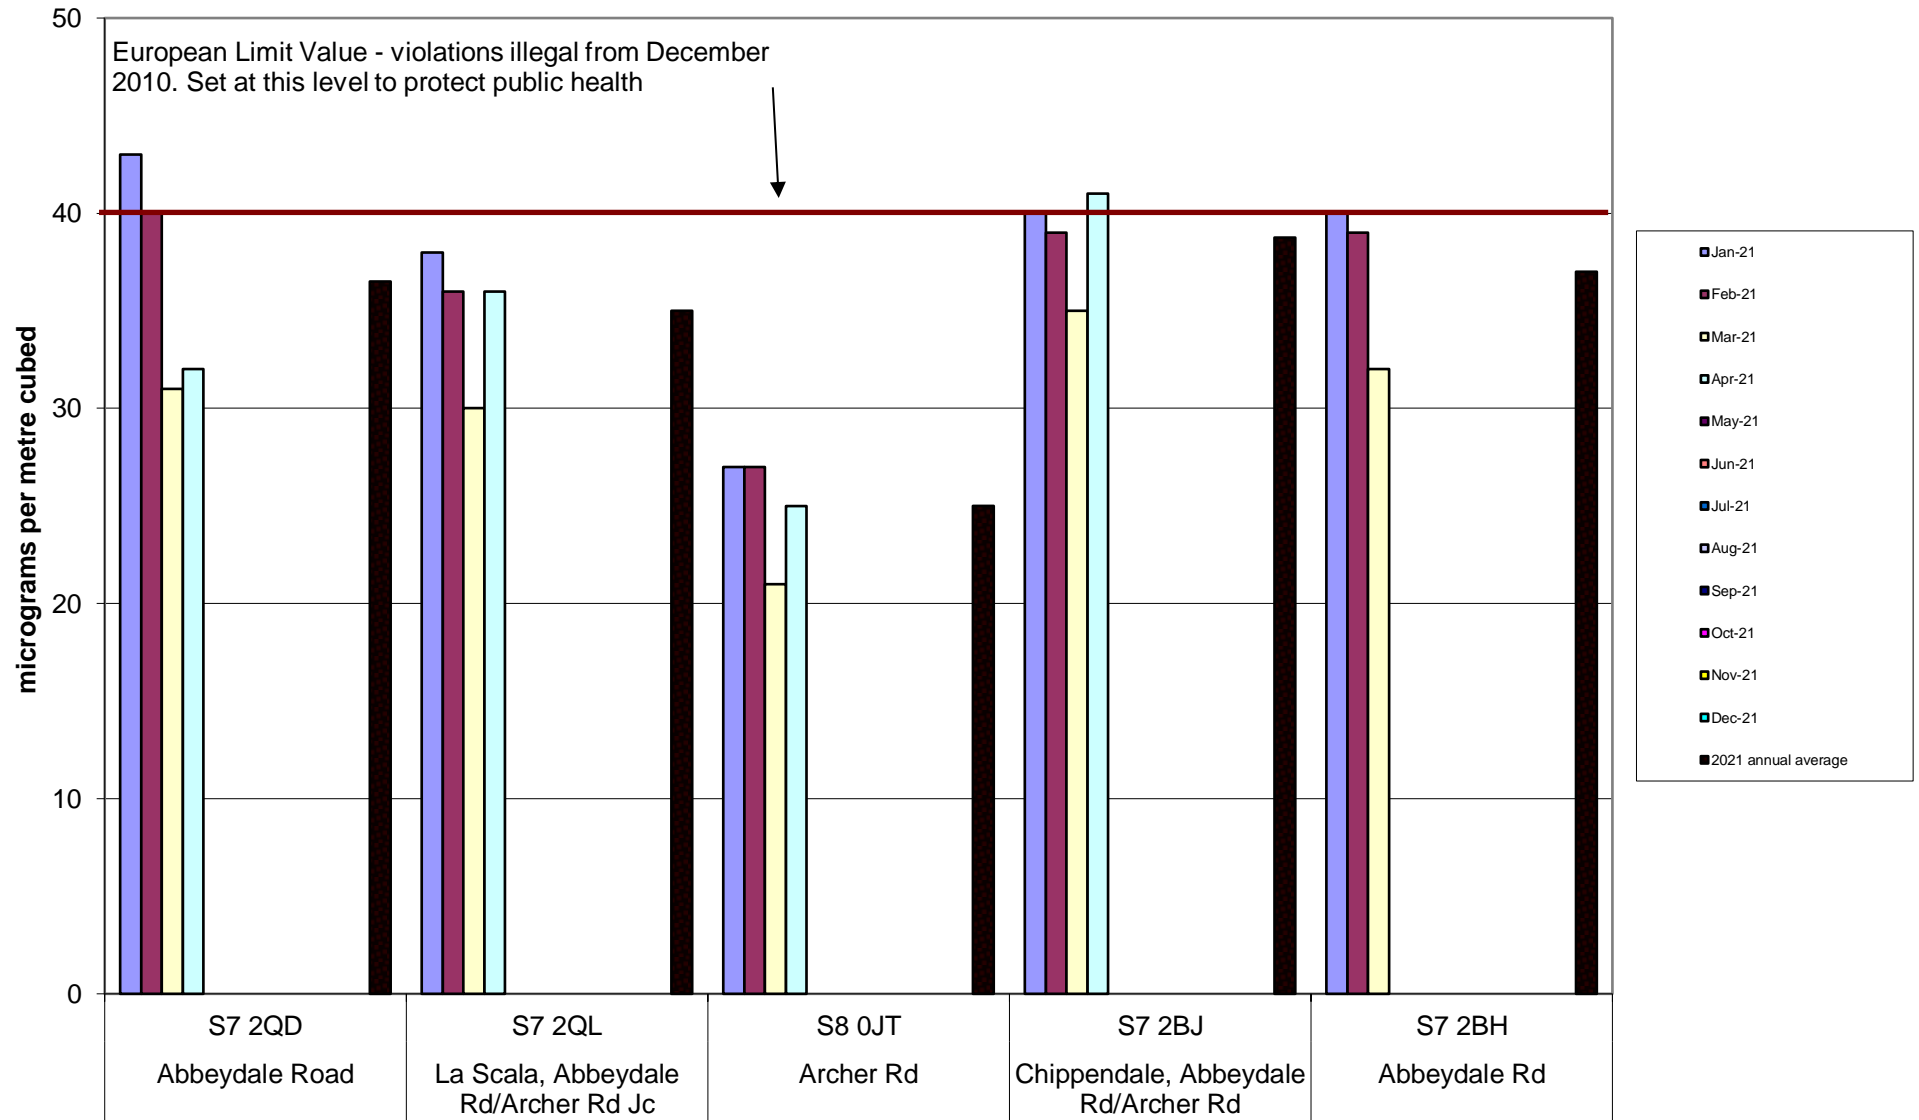

Abbeydale Road Corridor Community Air Quality Monitoring of Nitrogen Dioxide 2021

Burngreave Community Air Quality Monitoring of Nitrogen Dioxide
2021

Carterknowle and Millhouses Community Air Quality Monitoring of Nitrogen Dioxide
2021

Crookesmoor Community Air Quality Monitoring of Nitrogen Dioxide
2021

Darnall Community Air Quality Monitoring of Nitrogen Dioxide 2021

Deepcar Community Air Quality Monitoring of Nitrogen Dioxide
2021

Ecclesall Community Air Quality Monitoring of Nitrogen Dioxide 2020

Hallam Community Air Quality Monitoring of Nitrogen Dioxide 2021

Heeley-Meersbrook Community Air Quality Monitoring of Nitrogen Dioxide 2021

Hunter's Bar School Community Air Quality Monitoring of Nitrogen Dioxide
2021