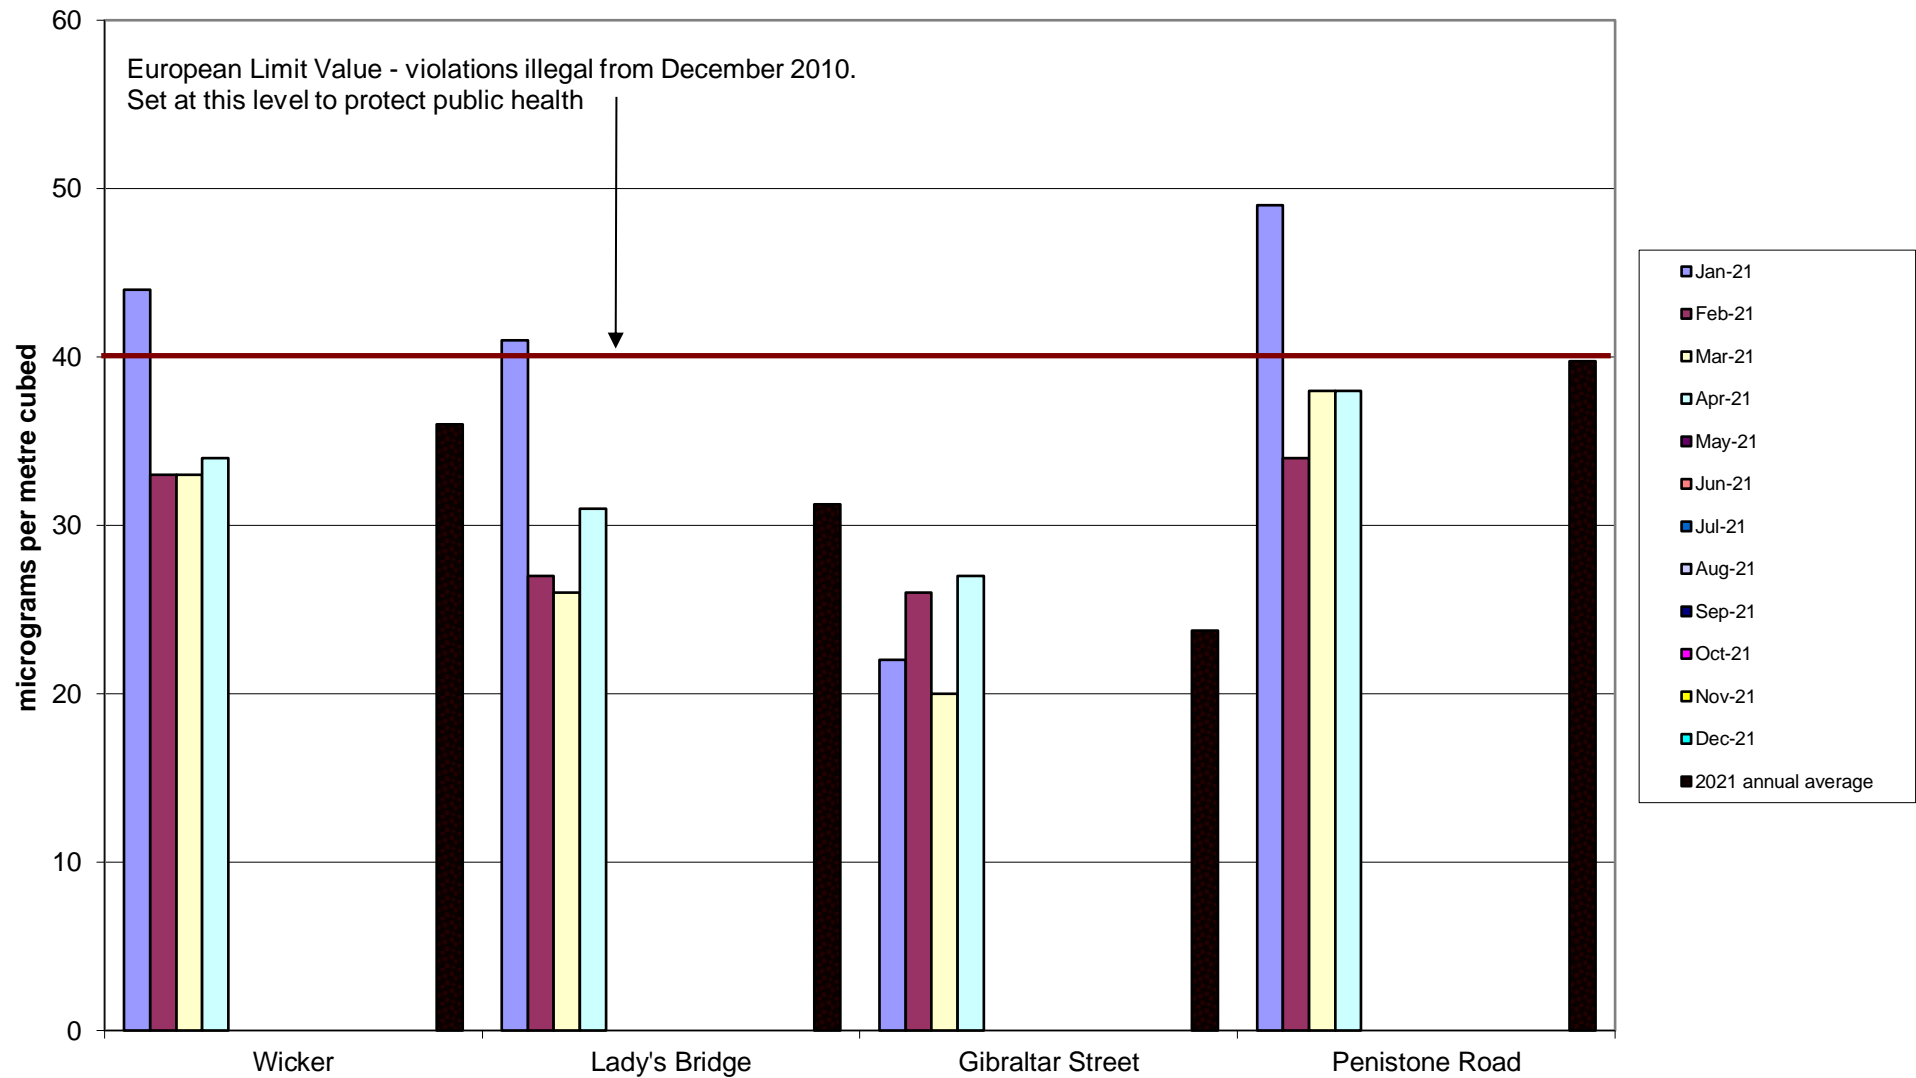

Kelham Community Air Quality Monitoring of Nitrogen Dioxide 2021