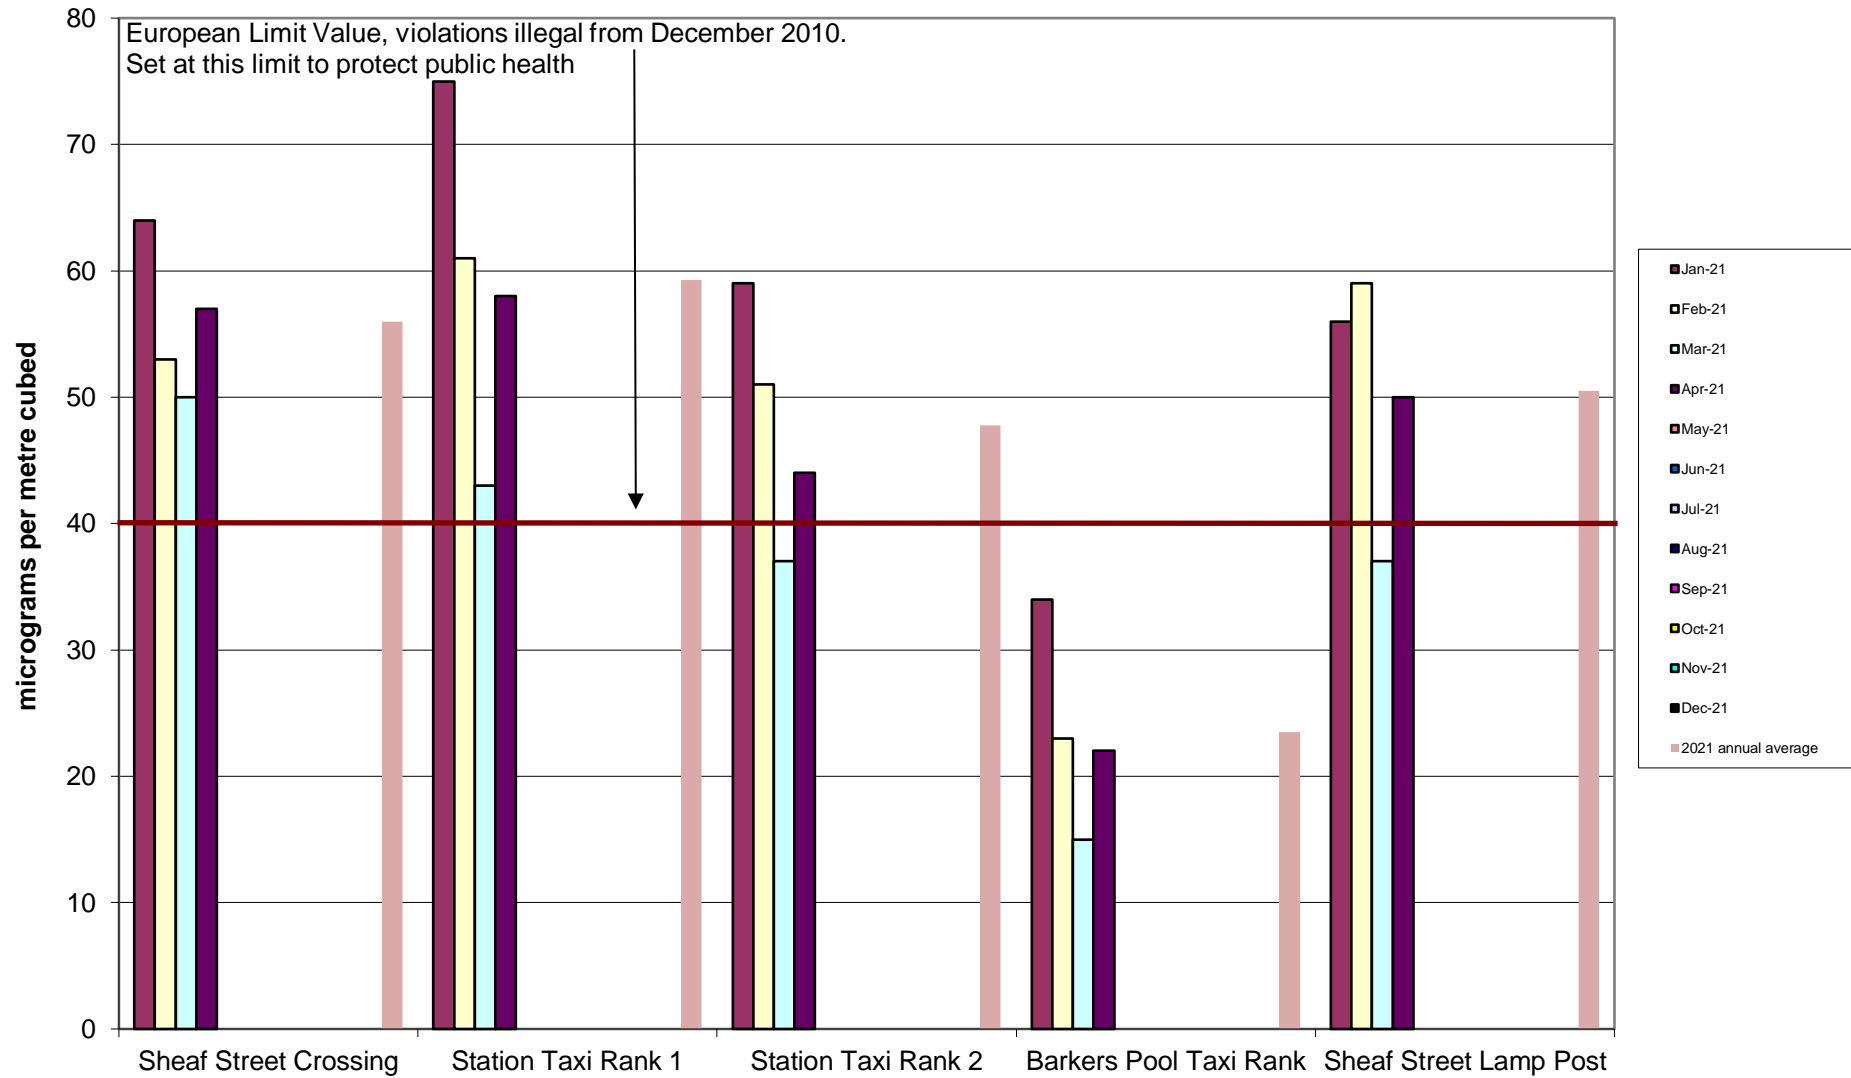

Crookesmoor Community Air Quality Monitoring of Nitrogen Dioxide
2021

Darnall Community Air Quality Monitoring of Nitrogen Dioxide 2021

Deepcar Community Air Quality Monitoring of Nitrogen Dioxide
2021

Ecclesall Community Air Quality Monitoring of Nitrogen Dioxide 2020

Hallam Community Air Quality Monitoring of Nitrogen Dioxide 2021

Heeley-Meersbrook Community Air Quality Monitoring of Nitrogen Dioxide 2021

Hunter's Bar School Community Air Quality Monitoring of Nitrogen Dioxide
2021