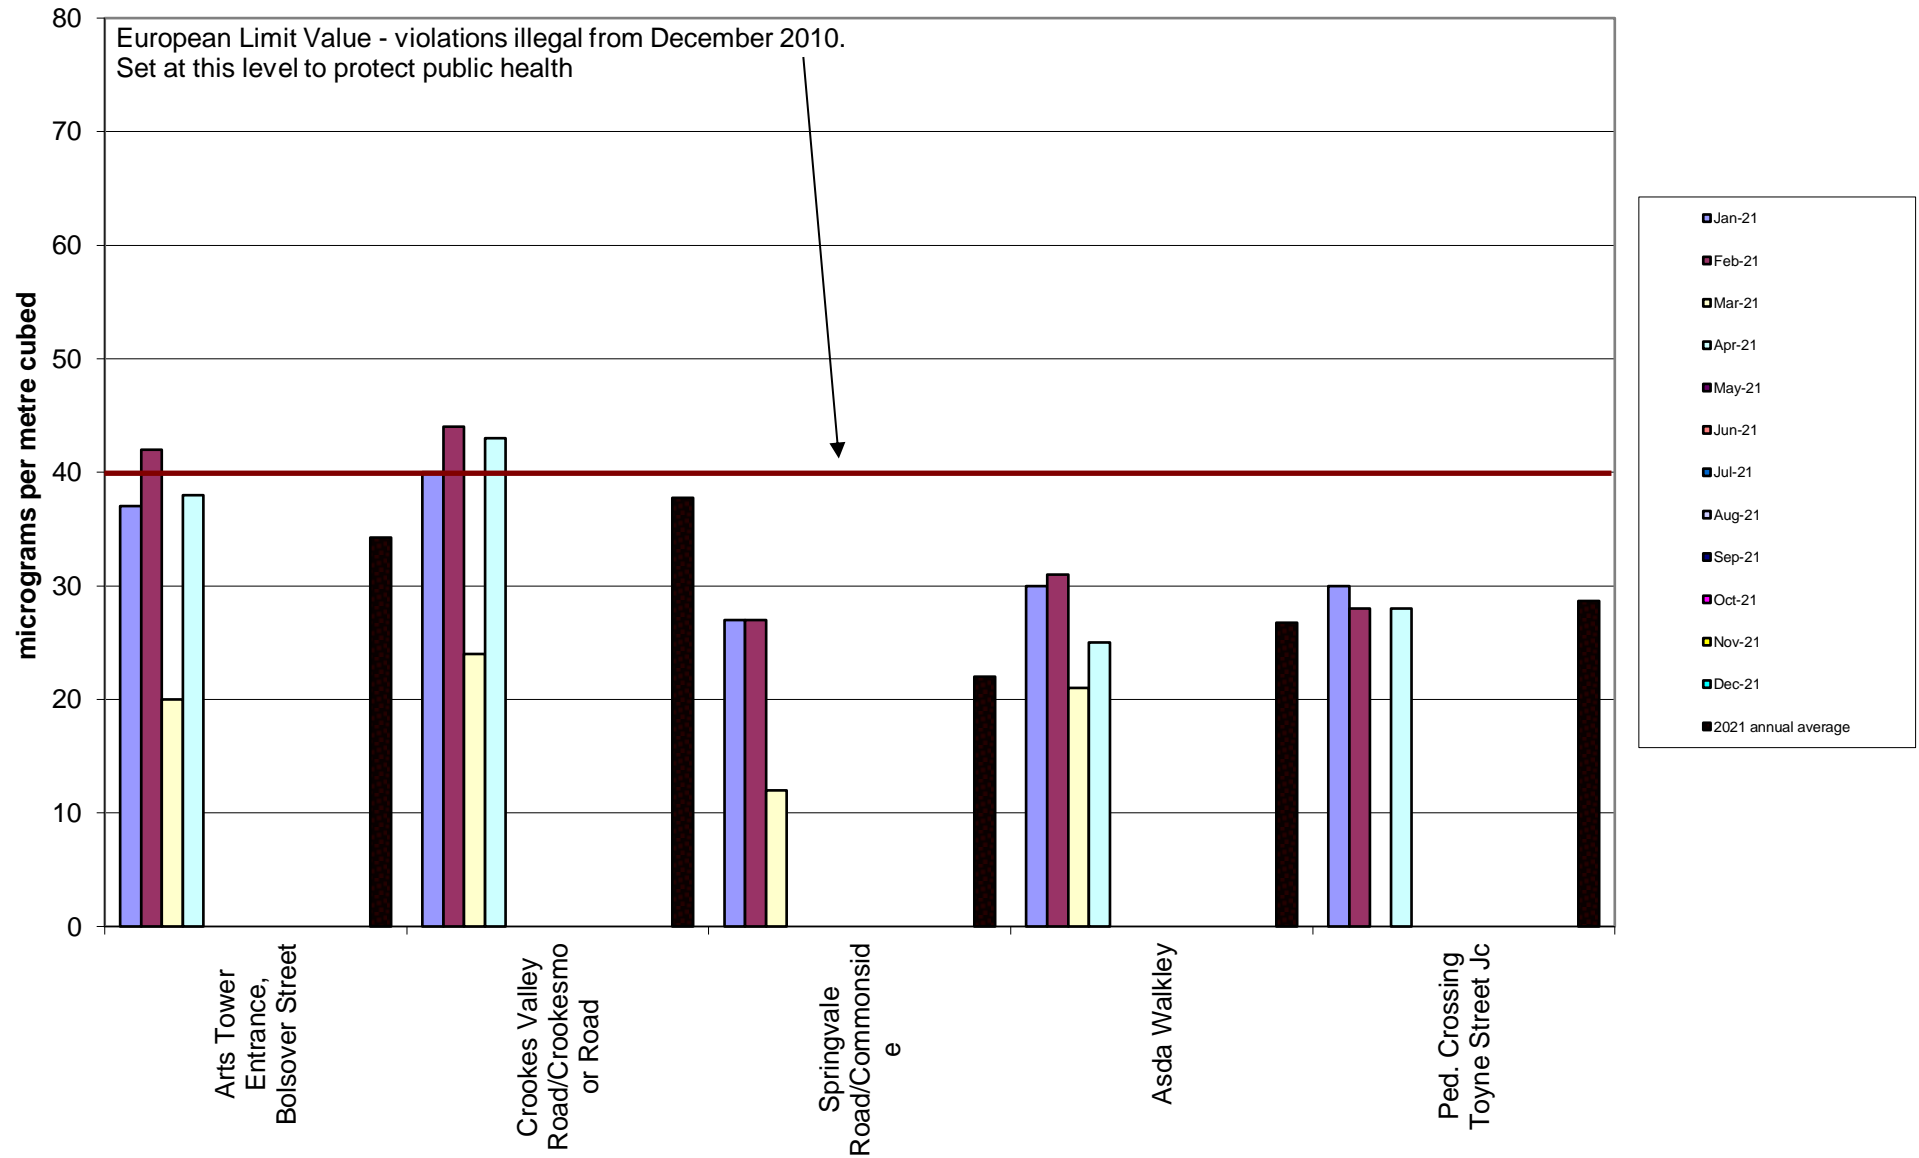

Abbeydale Road Corridor Community Air Quality Monitoring of Nitrogen Dioxide 2021

Burngreave Community Air Quality Monitoring of Nitrogen Dioxide
2021

Carterknowle and Millhouses Community Air Quality Monitoring of Nitrogen Dioxide
2021

Crookesmoor Community Air Quality Monitoring of Nitrogen Dioxide
2021

Darnall Community Air Quality Monitoring of Nitrogen Dioxide 2021

Deepcar Community Air Quality Monitoring of Nitrogen Dioxide
2021

Ecclesall Community Air Quality Monitoring of Nitrogen Dioxide 2020

Hallam Community Air Quality Monitoring of Nitrogen Dioxide 2021

Heeley-Meersbrook Community Air Quality Monitoring of Nitrogen Dioxide 2021

Hunter's Bar School Community Air Quality Monitoring of Nitrogen Dioxide
2021