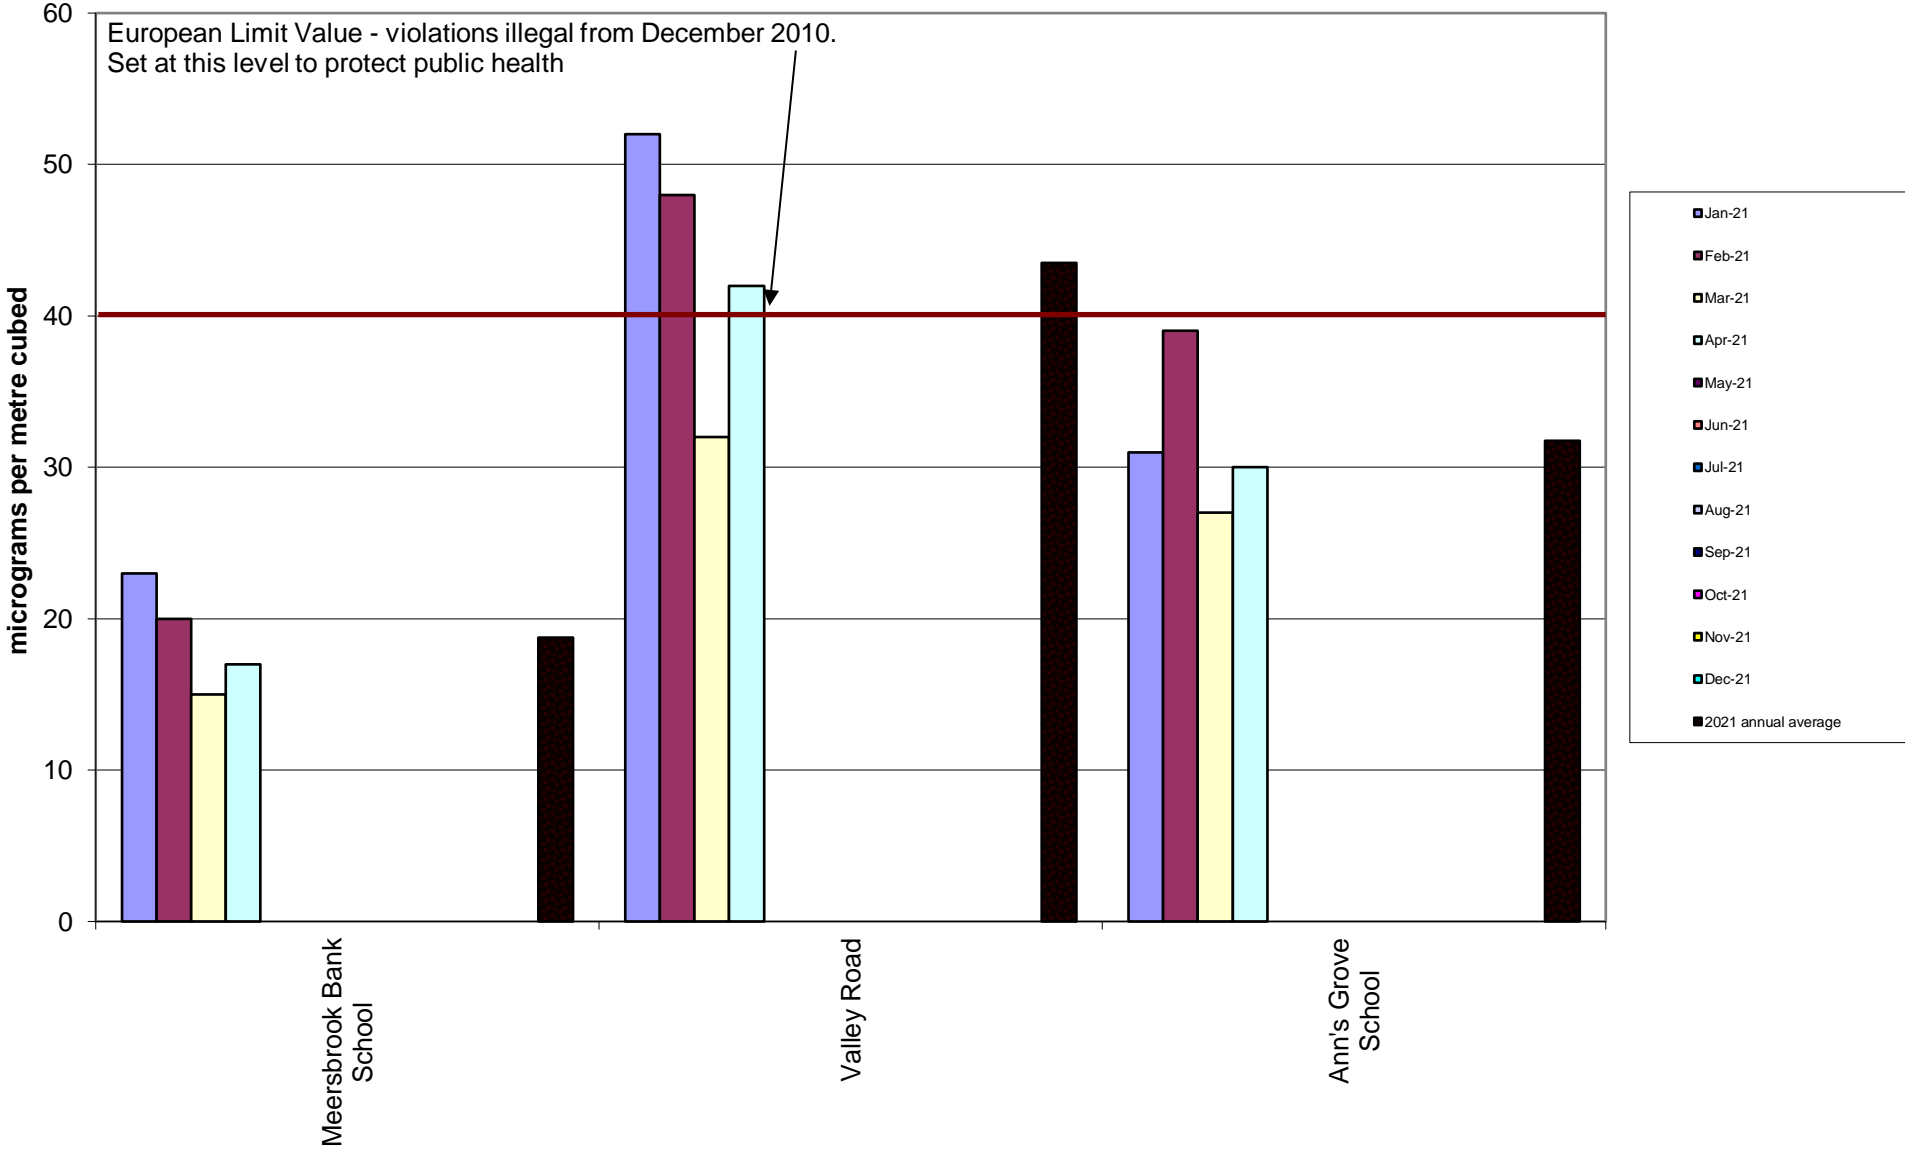

Crookesmoor Community Air Quality Monitoring of Nitrogen Dioxide
2021

Darnall Community Air Quality Monitoring of Nitrogen Dioxide 2021

Deepcar Community Air Quality Monitoring of Nitrogen Dioxide
2021

Ecclesall Community Air Quality Monitoring of Nitrogen Dioxide 2020

Hallam Community Air Quality Monitoring of Nitrogen Dioxide 2021

Heeley-Meersbrook Community Air Quality Monitoring of Nitrogen Dioxide 2021

Hunter's Bar School Community Air Quality Monitoring of Nitrogen Dioxide
2021