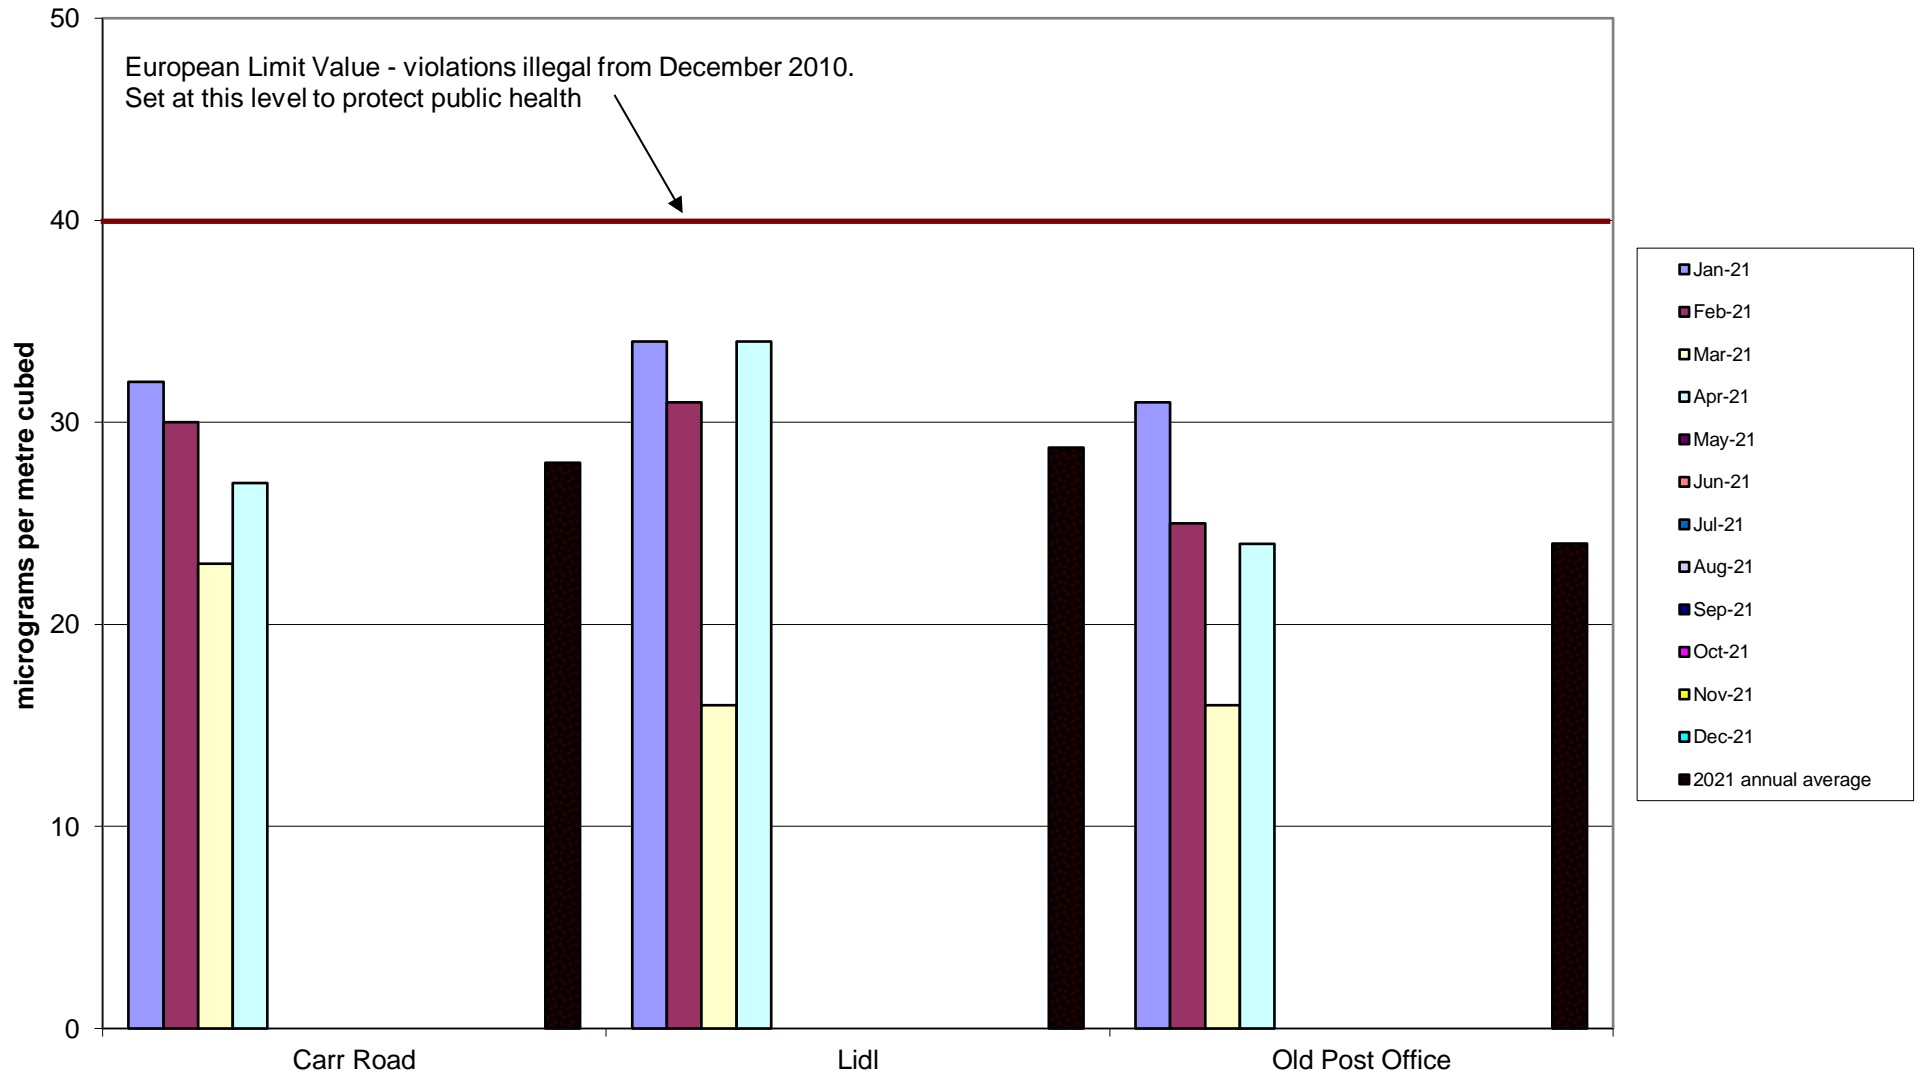

Abbeydale Road Corridor Community Air Quality Monitoring of Nitrogen Dioxide 2021

Burngreave Community Air Quality Monitoring of Nitrogen Dioxide
2021

Carterknowle and Millhouses Community Air Quality Monitoring of Nitrogen Dioxide
2021

Crookesmoor Community Air Quality Monitoring of Nitrogen Dioxide
2021

Darnall Community Air Quality Monitoring of Nitrogen Dioxide 2021

Deepcar Community Air Quality Monitoring of Nitrogen Dioxide
2021

Ecclesall Community Air Quality Monitoring of Nitrogen Dioxide 2020