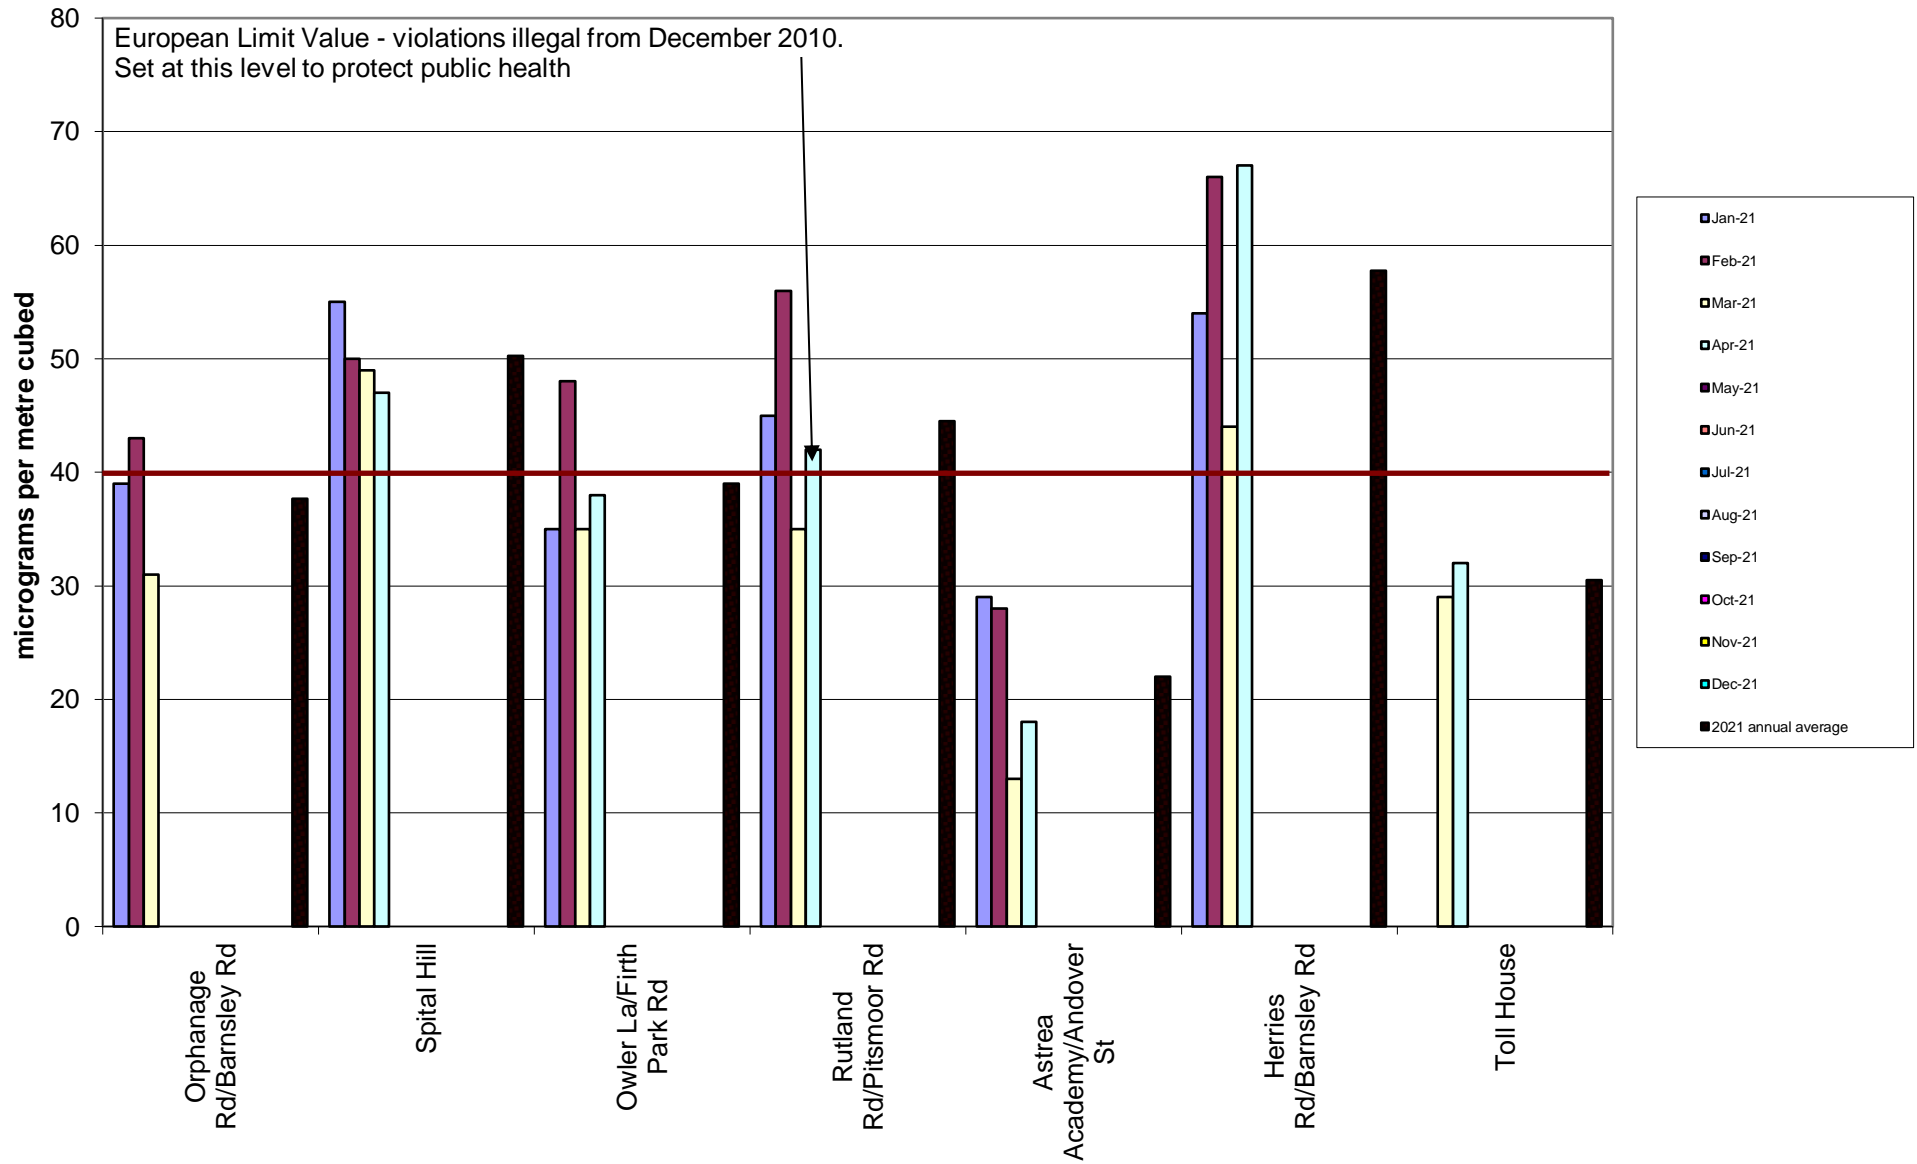

Abbeydale Road Corridor Community Air Quality Monitoring of Nitrogen Dioxide 2021

Burngreave Community Air Quality Monitoring of Nitrogen Dioxide
2021

Carterknowle and Millhouses Community Air Quality Monitoring of Nitrogen Dioxide
2021

Crookesmoor Community Air Quality Monitoring of Nitrogen Dioxide
2021

Darnall Community Air Quality Monitoring of Nitrogen Dioxide 2021

Deepcar Community Air Quality Monitoring of Nitrogen Dioxide
2021

Ecclesall Community Air Quality Monitoring of Nitrogen Dioxide 2020

Hallam Community Air Quality Monitoring of Nitrogen Dioxide 2021

Heeley-Meersbrook Community Air Quality Monitoring of Nitrogen Dioxide 2021

Hunter's Bar School Community Air Quality Monitoring of Nitrogen Dioxide
2021