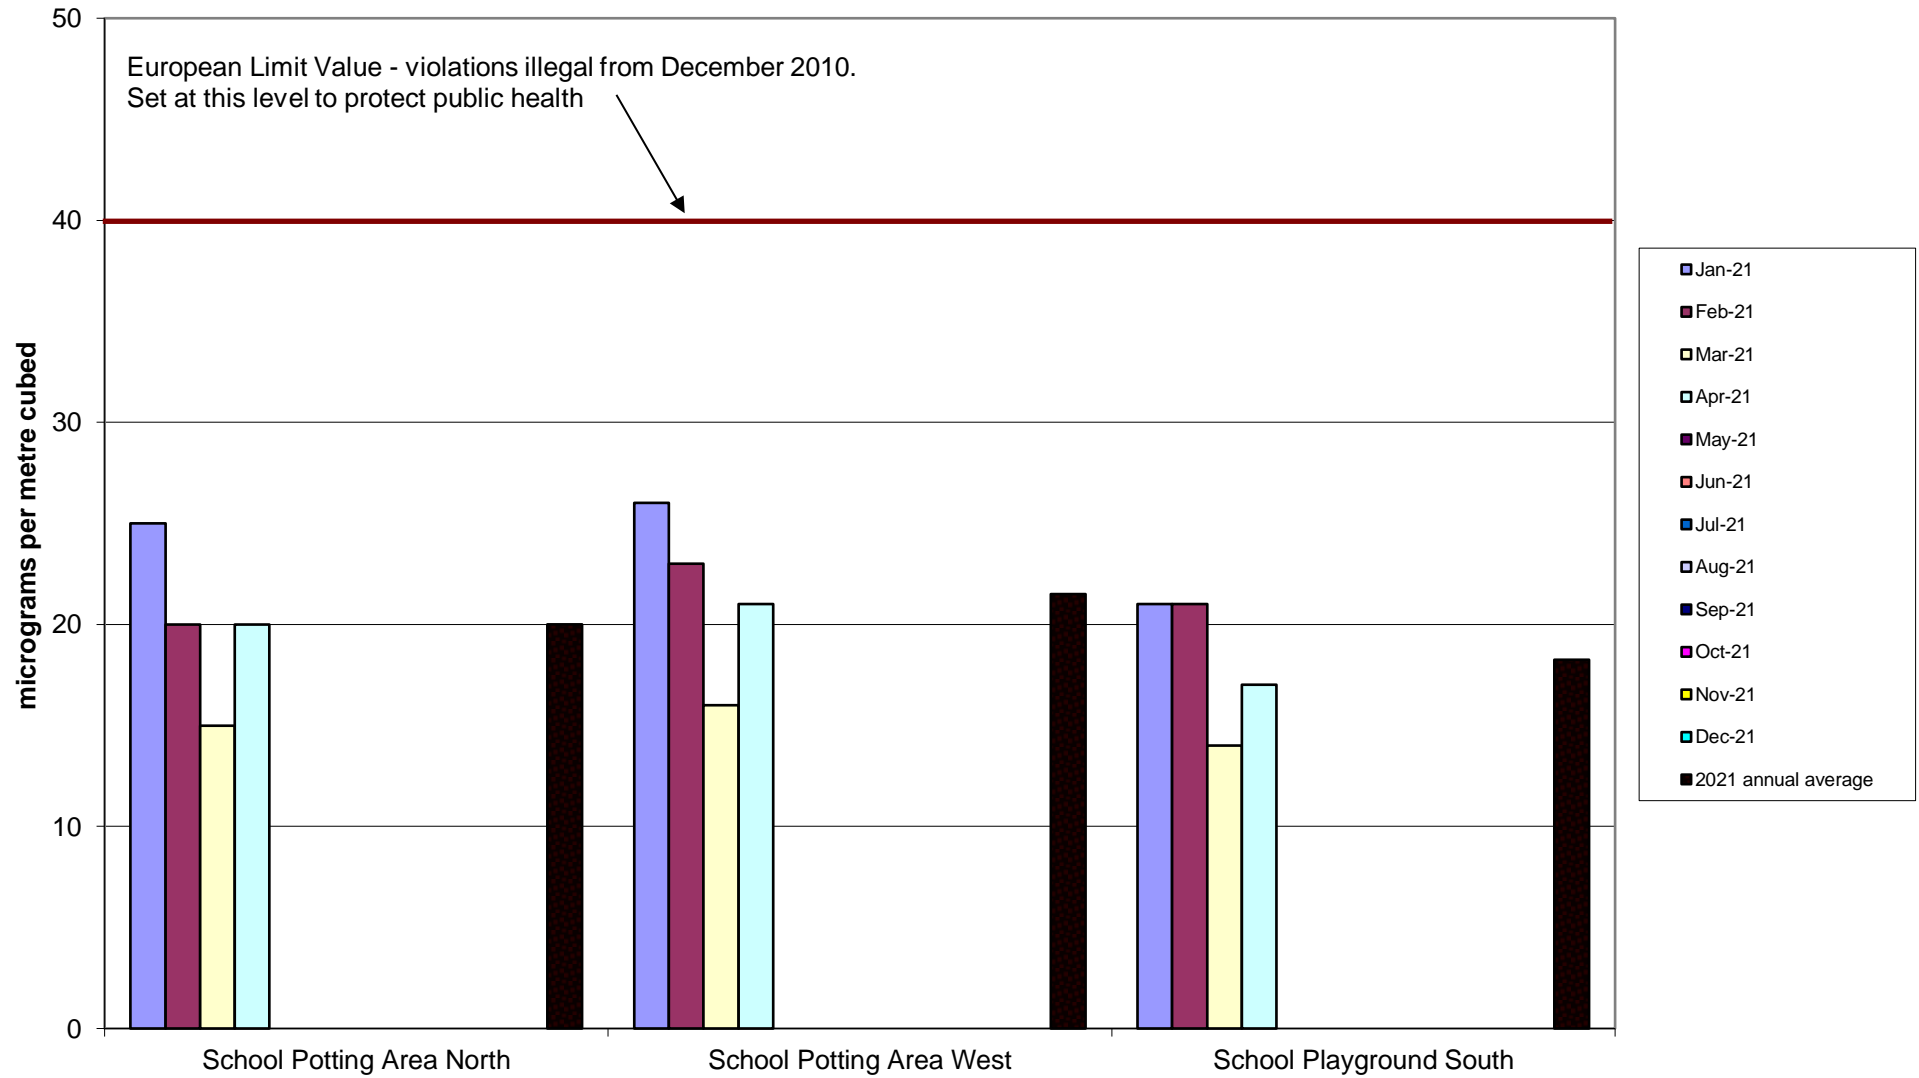

Crookesmoor Community Air Quality Monitoring of Nitrogen Dioxide
2021

Darnall Community Air Quality Monitoring of Nitrogen Dioxide 2021

Deepcar Community Air Quality Monitoring of Nitrogen Dioxide
2021

Ecclesall Community Air Quality Monitoring of Nitrogen Dioxide 2020

Hallam Community Air Quality Monitoring of Nitrogen Dioxide 2021

Heeley-Meersbrook Community Air Quality Monitoring of Nitrogen Dioxide 2021

Hunter's Bar School Community Air Quality Monitoring of Nitrogen Dioxide
2021