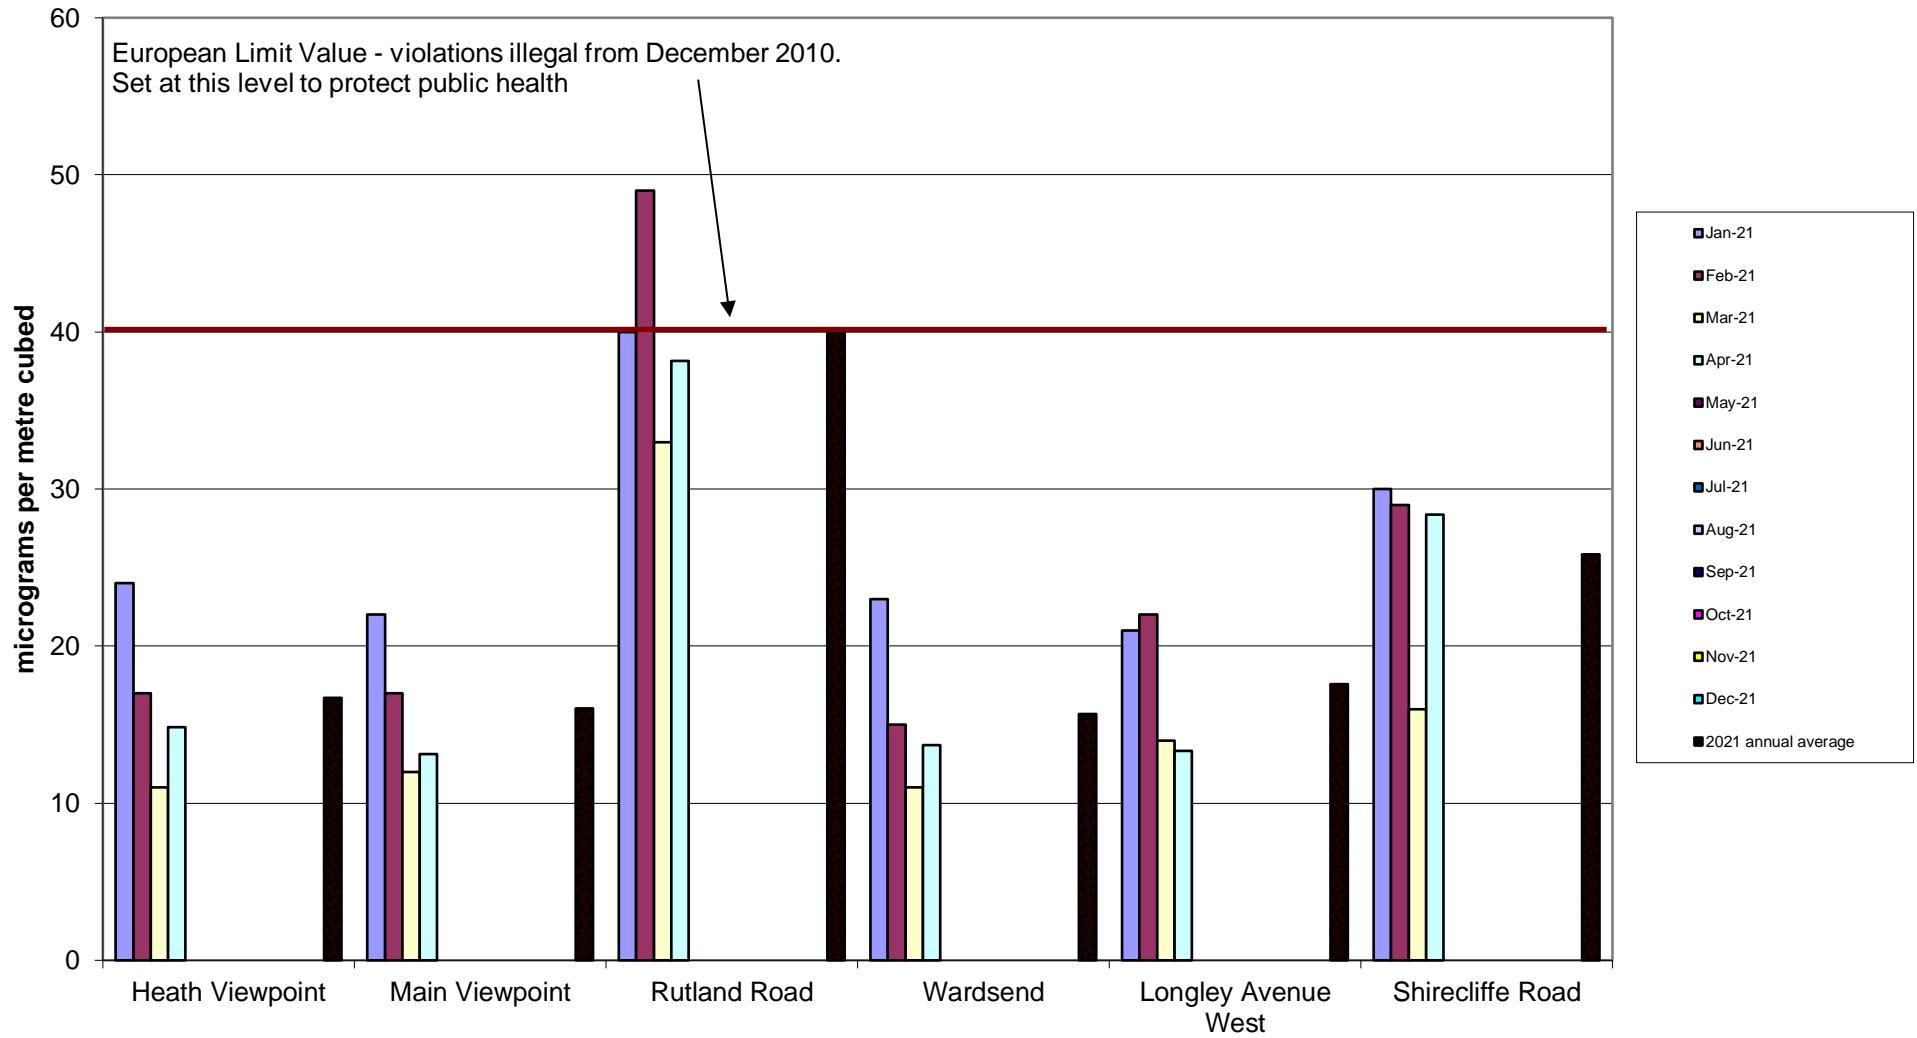

Hallam Community Air Quality Monitoring of Nitrogen Dioxide 2021

Heeley-Meersbrook Community Air Quality Monitoring of Nitrogen Dioxide 2021

Hunter's Bar School Community Air Quality Monitoring of Nitrogen Dioxide
2021

Kelham Community Air Quality Monitoring of Nitrogen Dioxide 2021

Kelham Island CA Community Air Quality Monitoring of Nitrogen Dioxide 2021

Miscellaneous Community Air Quality Monitoring of Nitrogen Dioxide
2021

Nether Edge Community Air Quality Monitoring of Nitrogen Dioxide 2021

Parkwood Springs Community Air Quality Monitoring of Nitrogen Dioxide 2021

Tinsley Community Air Quality Monitoring of Nitrogen Dioxide
2021

Walkley Community Air Quality Monitoring of Nitrogen Dioxide 2021

Woodseats School Air Quality Monitoring of Nitrogen Dioxide
2021