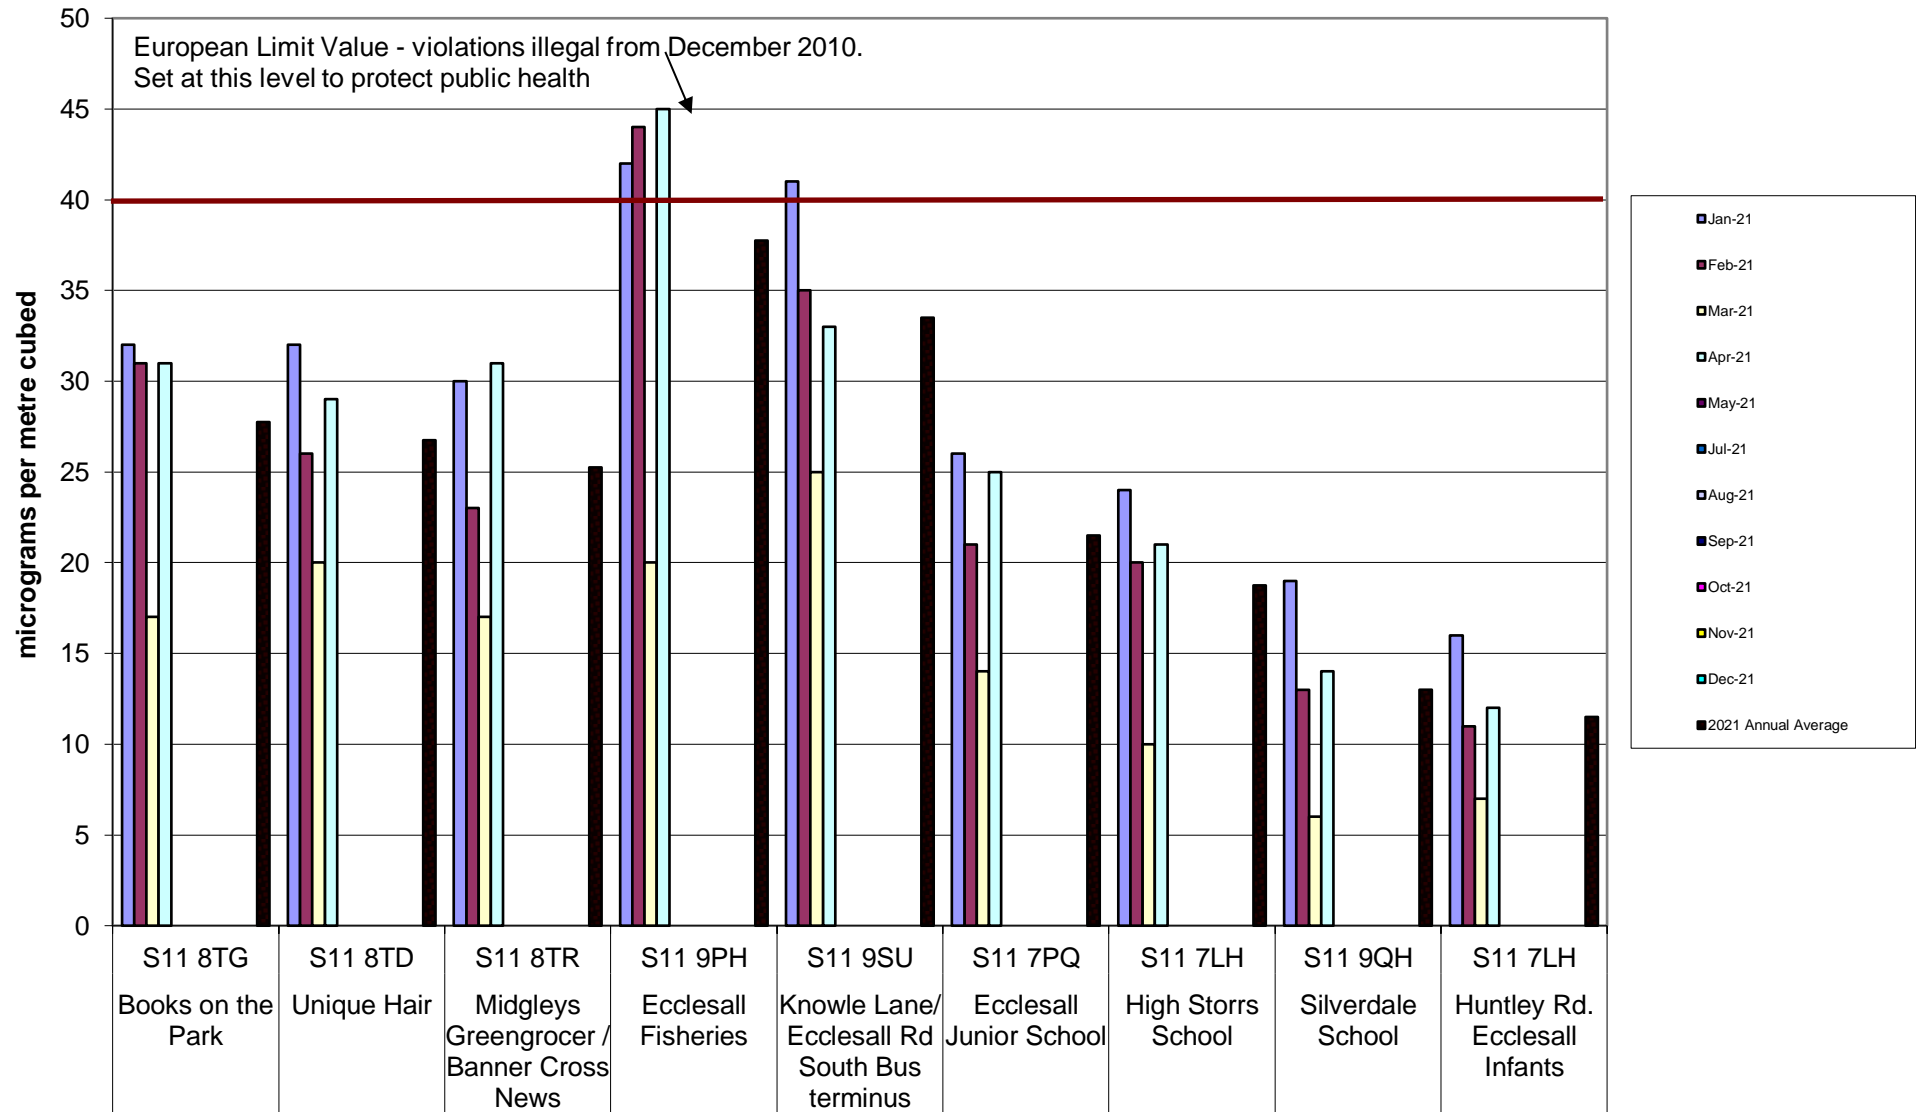

Crookesmoor Community Air Quality Monitoring of Nitrogen Dioxide
2021

Darnall Community Air Quality Monitoring of Nitrogen Dioxide 2021

Deepcar Community Air Quality Monitoring of Nitrogen Dioxide
2021

Ecclesall Community Air Quality Monitoring of Nitrogen Dioxide 2020

Hallam Community Air Quality Monitoring of Nitrogen Dioxide 2021

Heeley-Meersbrook Community Air Quality Monitoring of Nitrogen Dioxide 2021

Hunter's Bar School Community Air Quality Monitoring of Nitrogen Dioxide
2021