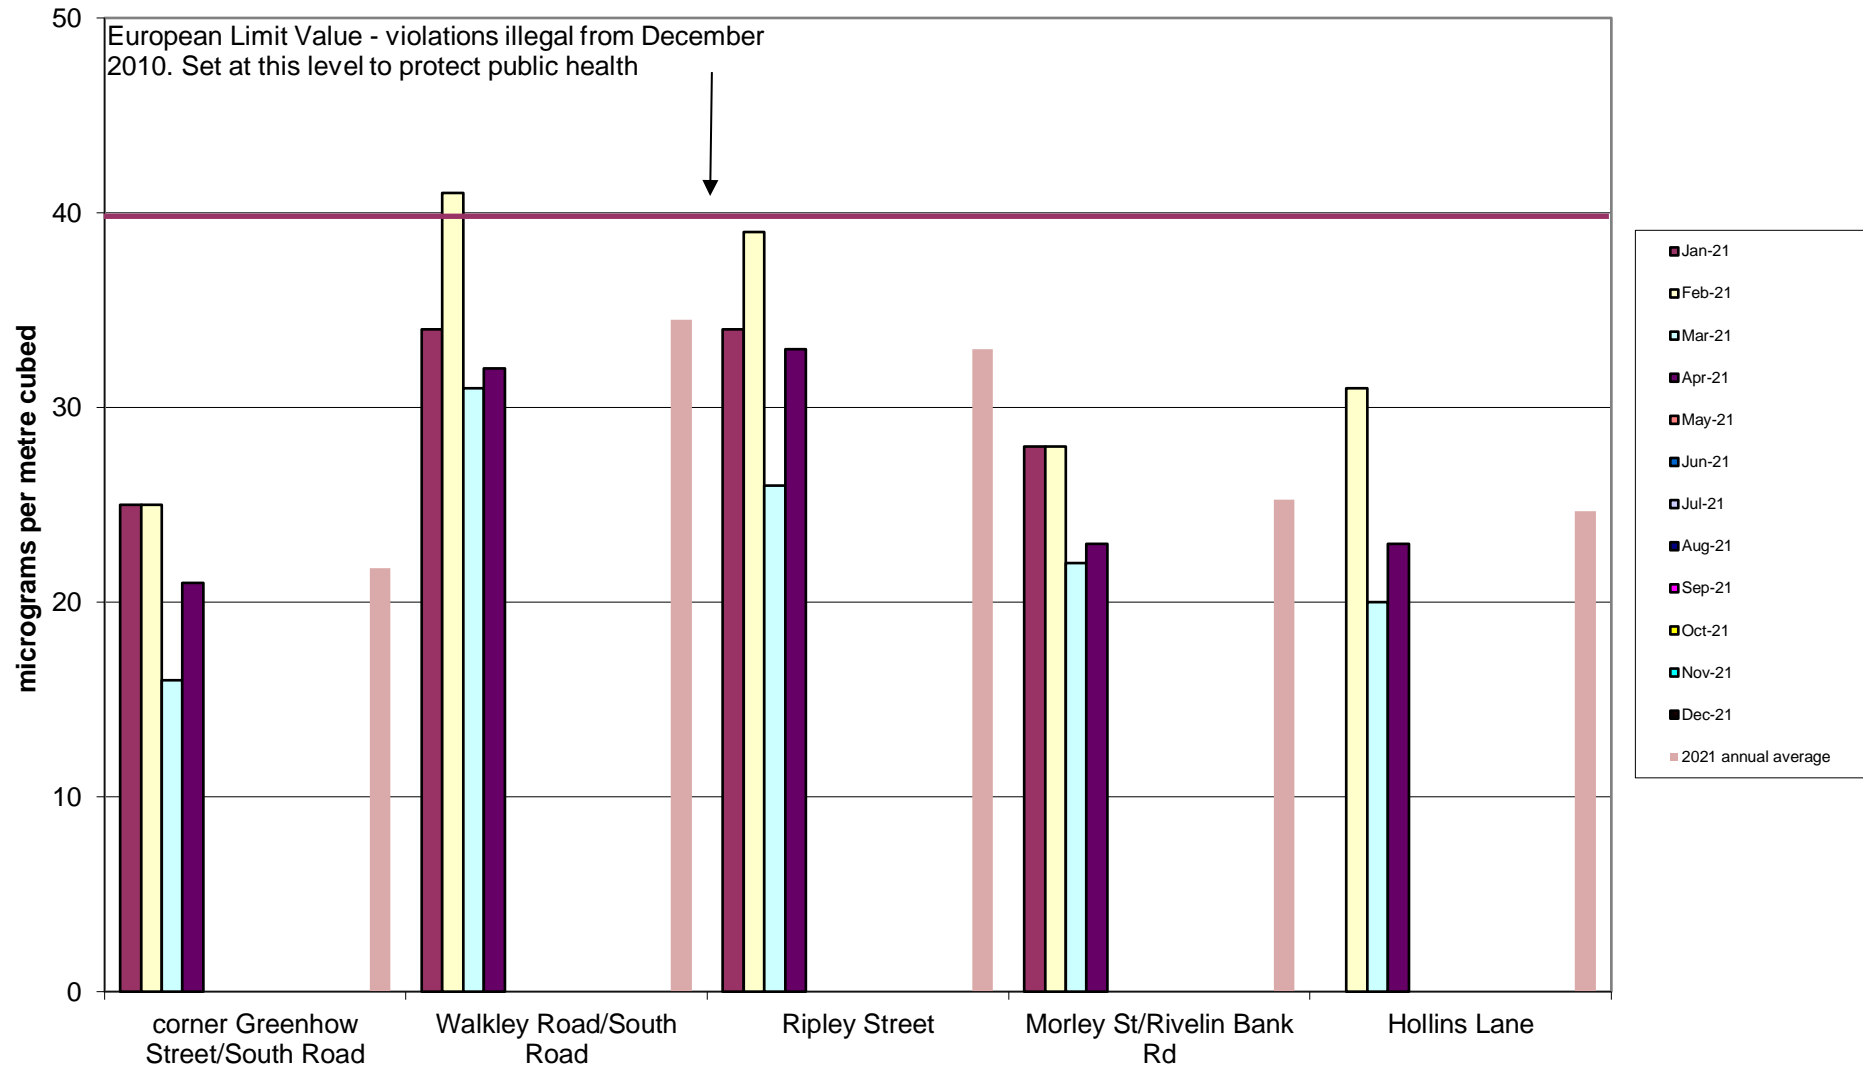

Nether Edge Community Air Quality Monitoring of Nitrogen Dioxide 2021

Parkwood Springs Community Air Quality Monitoring of Nitrogen Dioxide 2021

Tinsley Community Air Quality Monitoring of Nitrogen Dioxide
2021

Walkley Community Air Quality Monitoring of Nitrogen Dioxide 2021

Woodseats School Air Quality Monitoring of Nitrogen Dioxide
2021