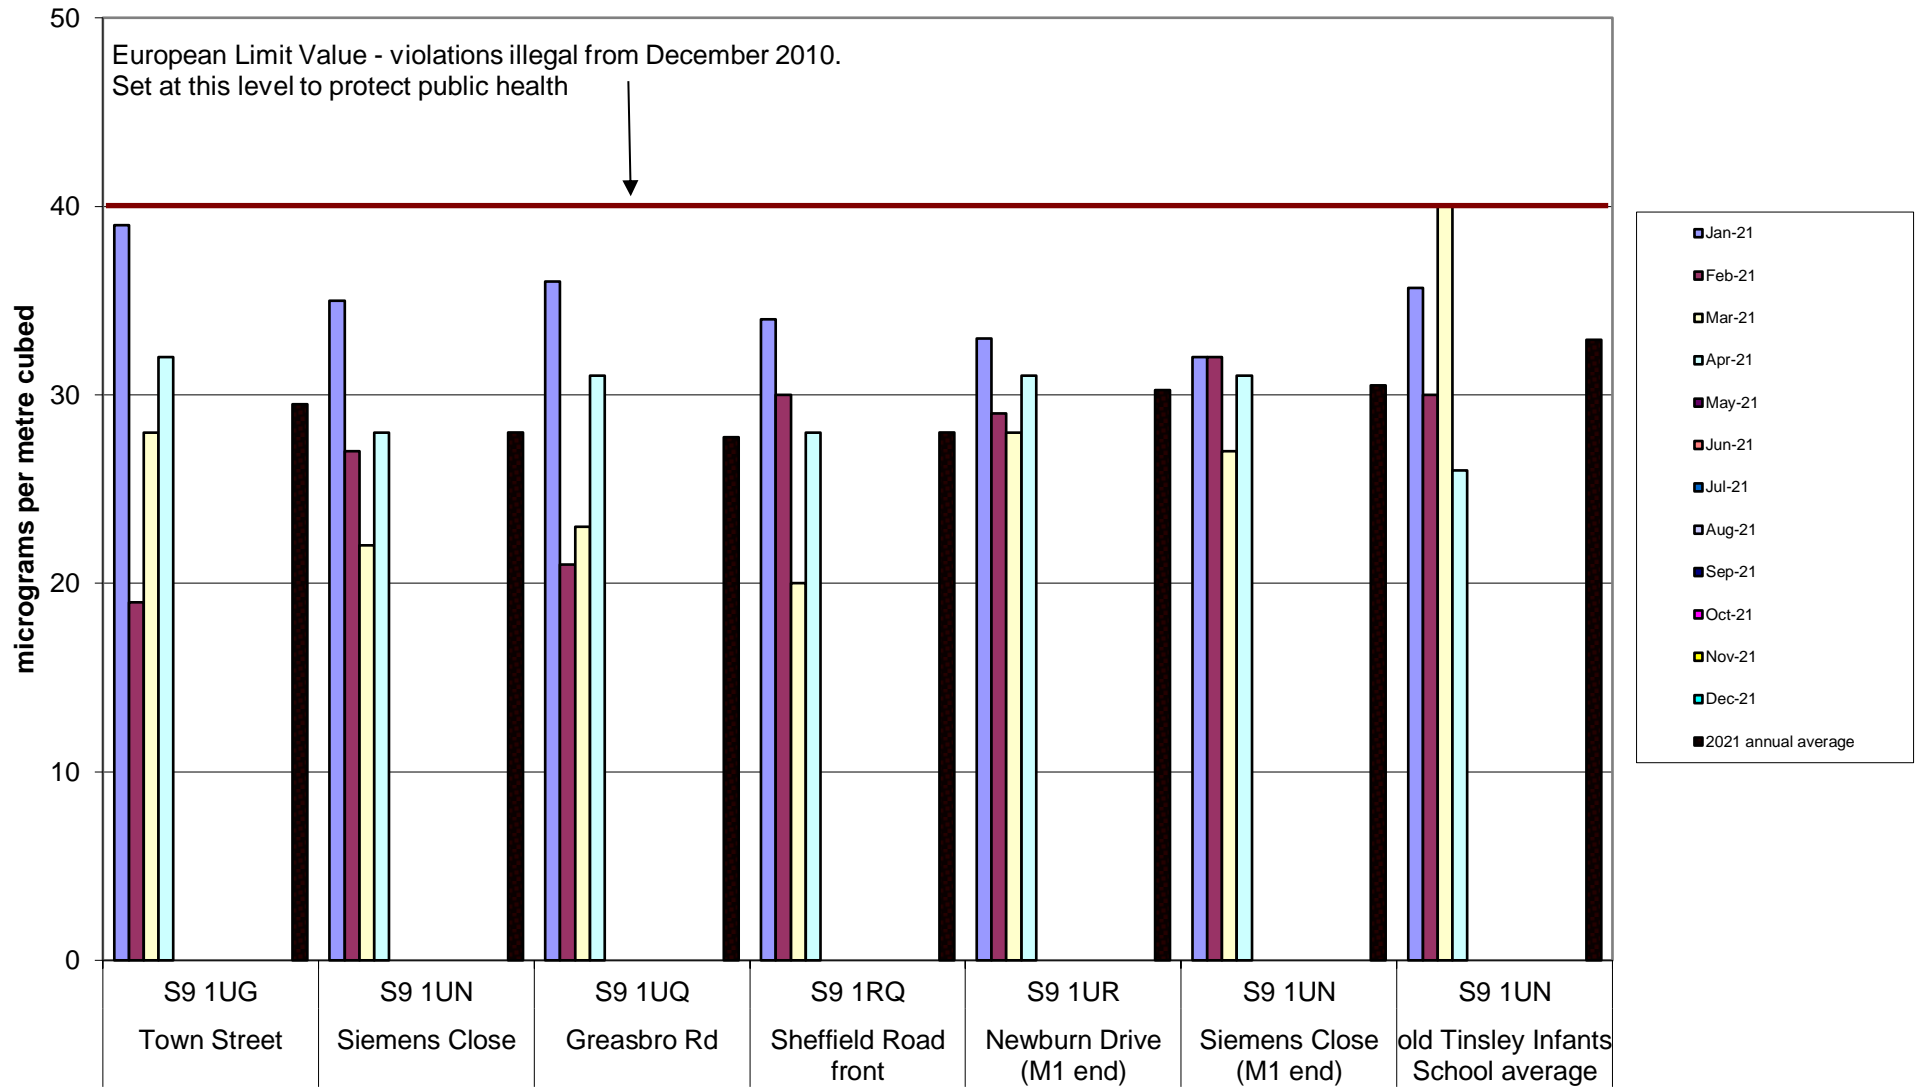

Hallam Community Air Quality Monitoring of Nitrogen Dioxide 2021

Heeley-Meersbrook Community Air Quality Monitoring of Nitrogen Dioxide 2021

Hunter's Bar School Community Air Quality Monitoring of Nitrogen Dioxide
2021

Kelham Community Air Quality Monitoring of Nitrogen Dioxide 2021

Kelham Island CA Community Air Quality Monitoring of Nitrogen Dioxide 2021

Miscellaneous Community Air Quality Monitoring of Nitrogen Dioxide
2021

Nether Edge Community Air Quality Monitoring of Nitrogen Dioxide 2021

Parkwood Springs Community Air Quality Monitoring of Nitrogen Dioxide 2021

Tinsley Community Air Quality Monitoring of Nitrogen Dioxide
2021

Walkley Community Air Quality Monitoring of Nitrogen Dioxide 2021

Woodseats School Air Quality Monitoring of Nitrogen Dioxide
2021