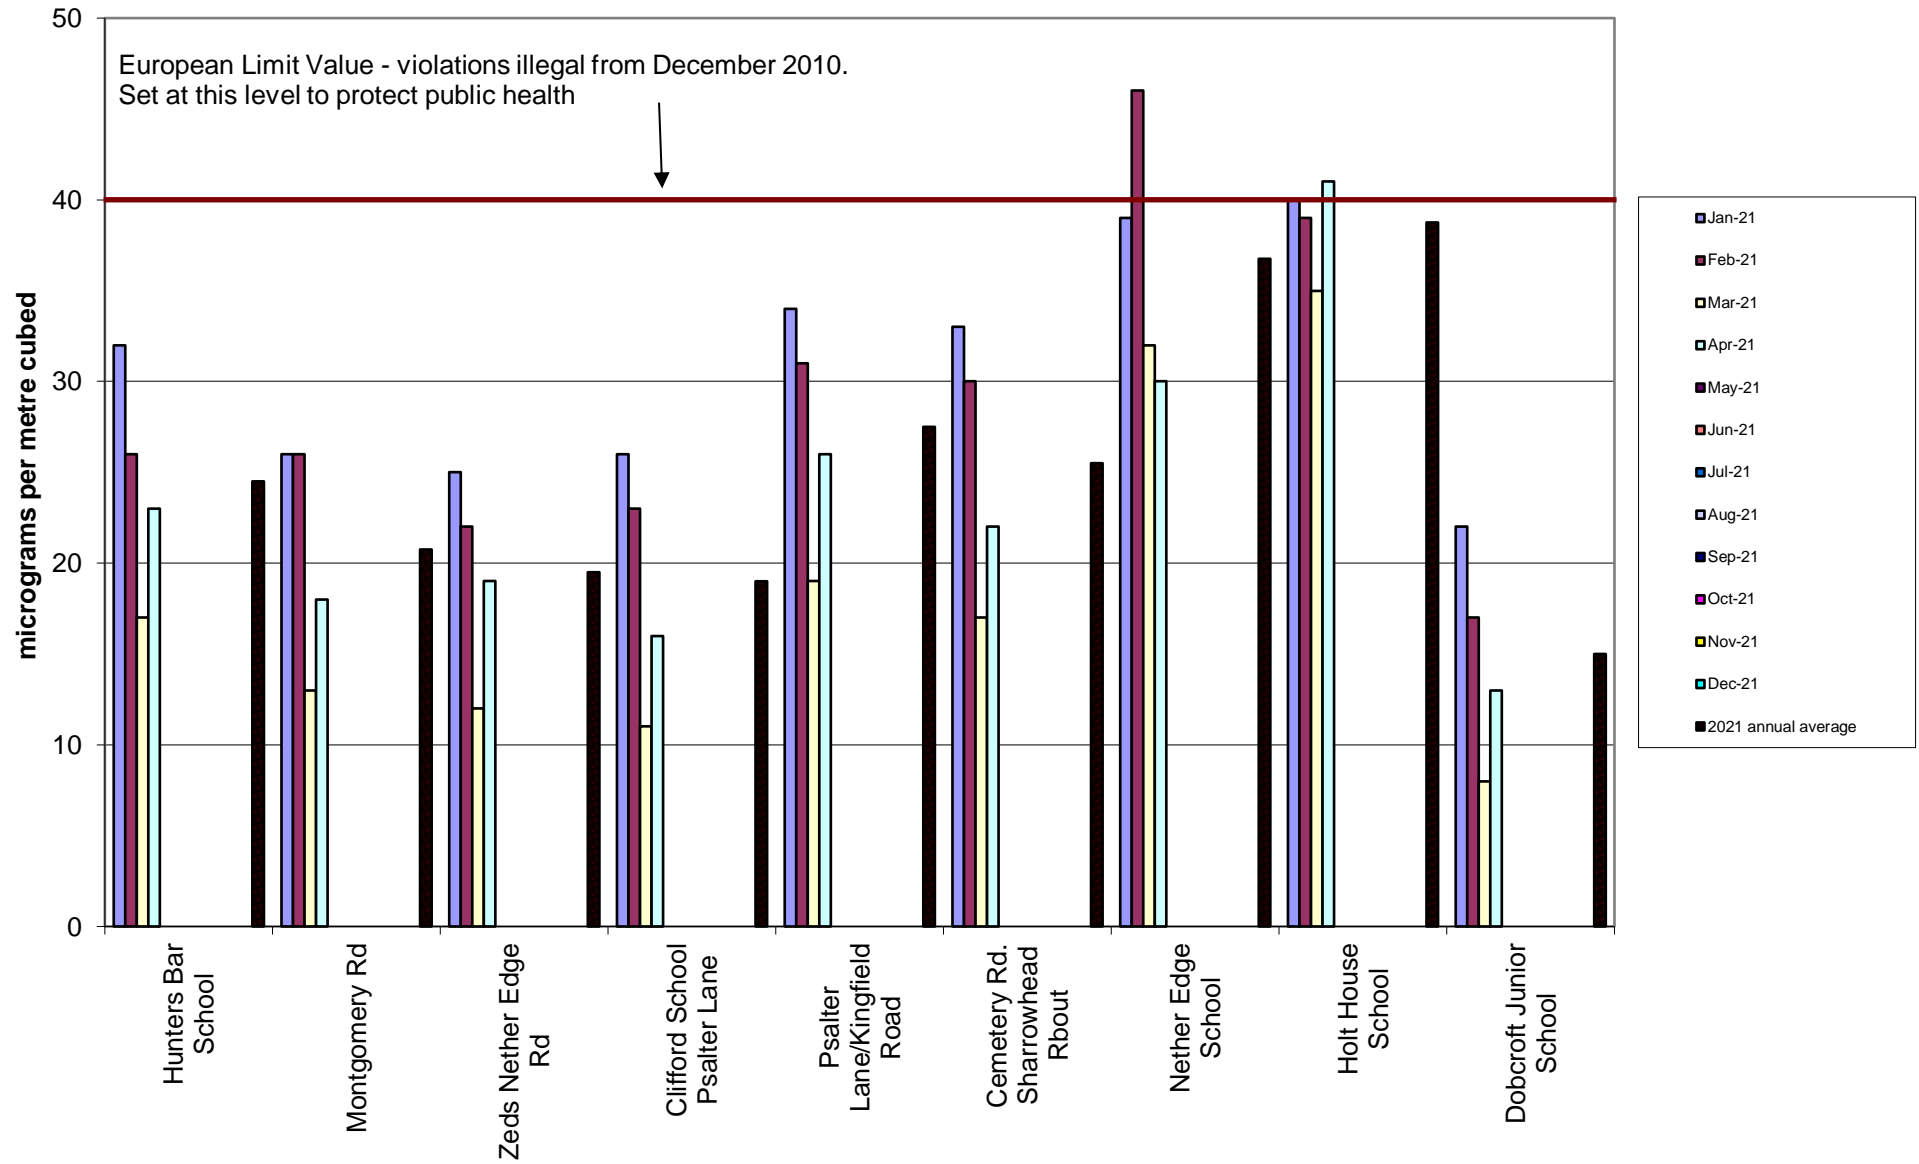

Hallam Community Air Quality Monitoring of Nitrogen Dioxide 2021

Heeley-Meersbrook Community Air Quality Monitoring of Nitrogen Dioxide 2021

Hunter's Bar School Community Air Quality Monitoring of Nitrogen Dioxide
2021

Kelham Community Air Quality Monitoring of Nitrogen Dioxide 2021

Kelham Island CA Community Air Quality Monitoring of Nitrogen Dioxide 2021

Miscellaneous Community Air Quality Monitoring of Nitrogen Dioxide
2021

Nether Edge Community Air Quality Monitoring of Nitrogen Dioxide 2021

Parkwood Springs Community Air Quality Monitoring of Nitrogen Dioxide 2021

Tinsley Community Air Quality Monitoring of Nitrogen Dioxide
2021

Walkley Community Air Quality Monitoring of Nitrogen Dioxide 2021

Woodseats School Air Quality Monitoring of Nitrogen Dioxide
2021