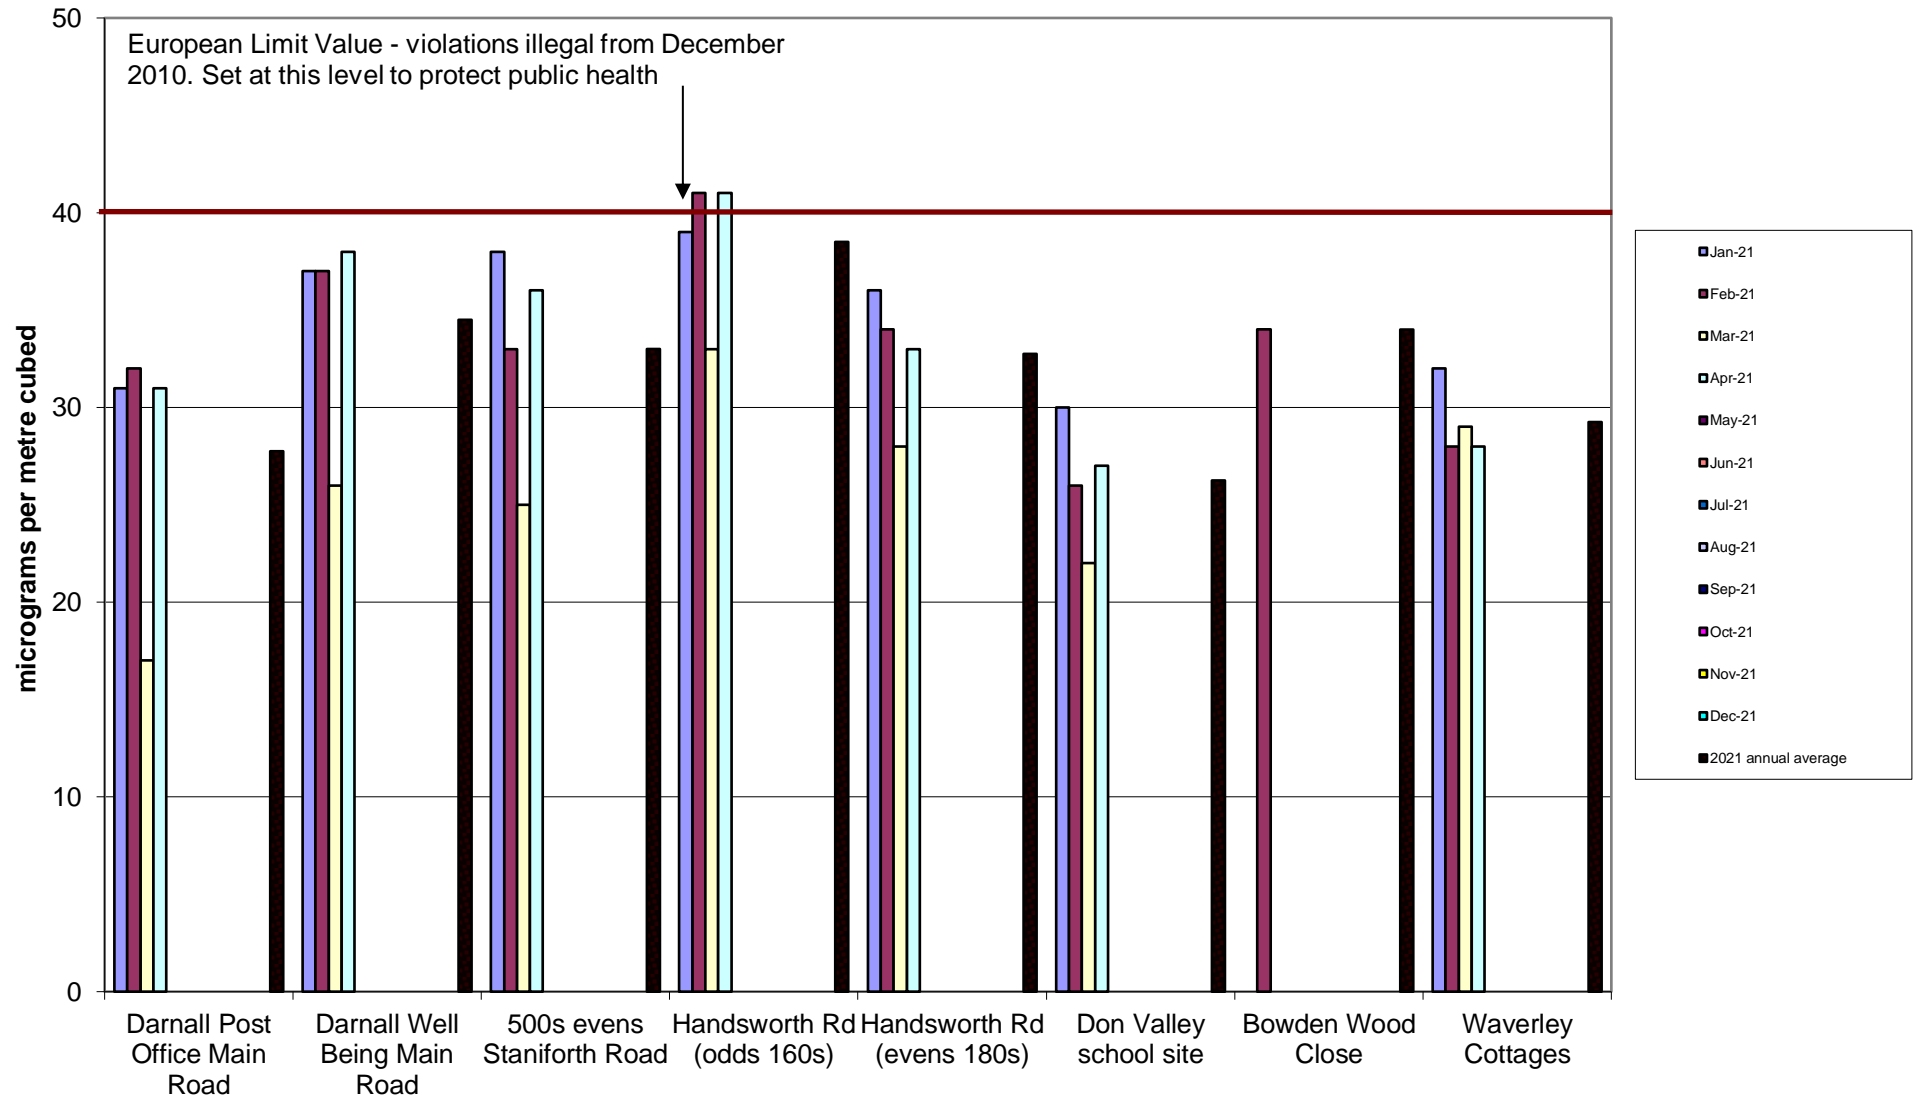

Darnall Community Air Quality Monitoring of Nitrogen Dioxide 2021