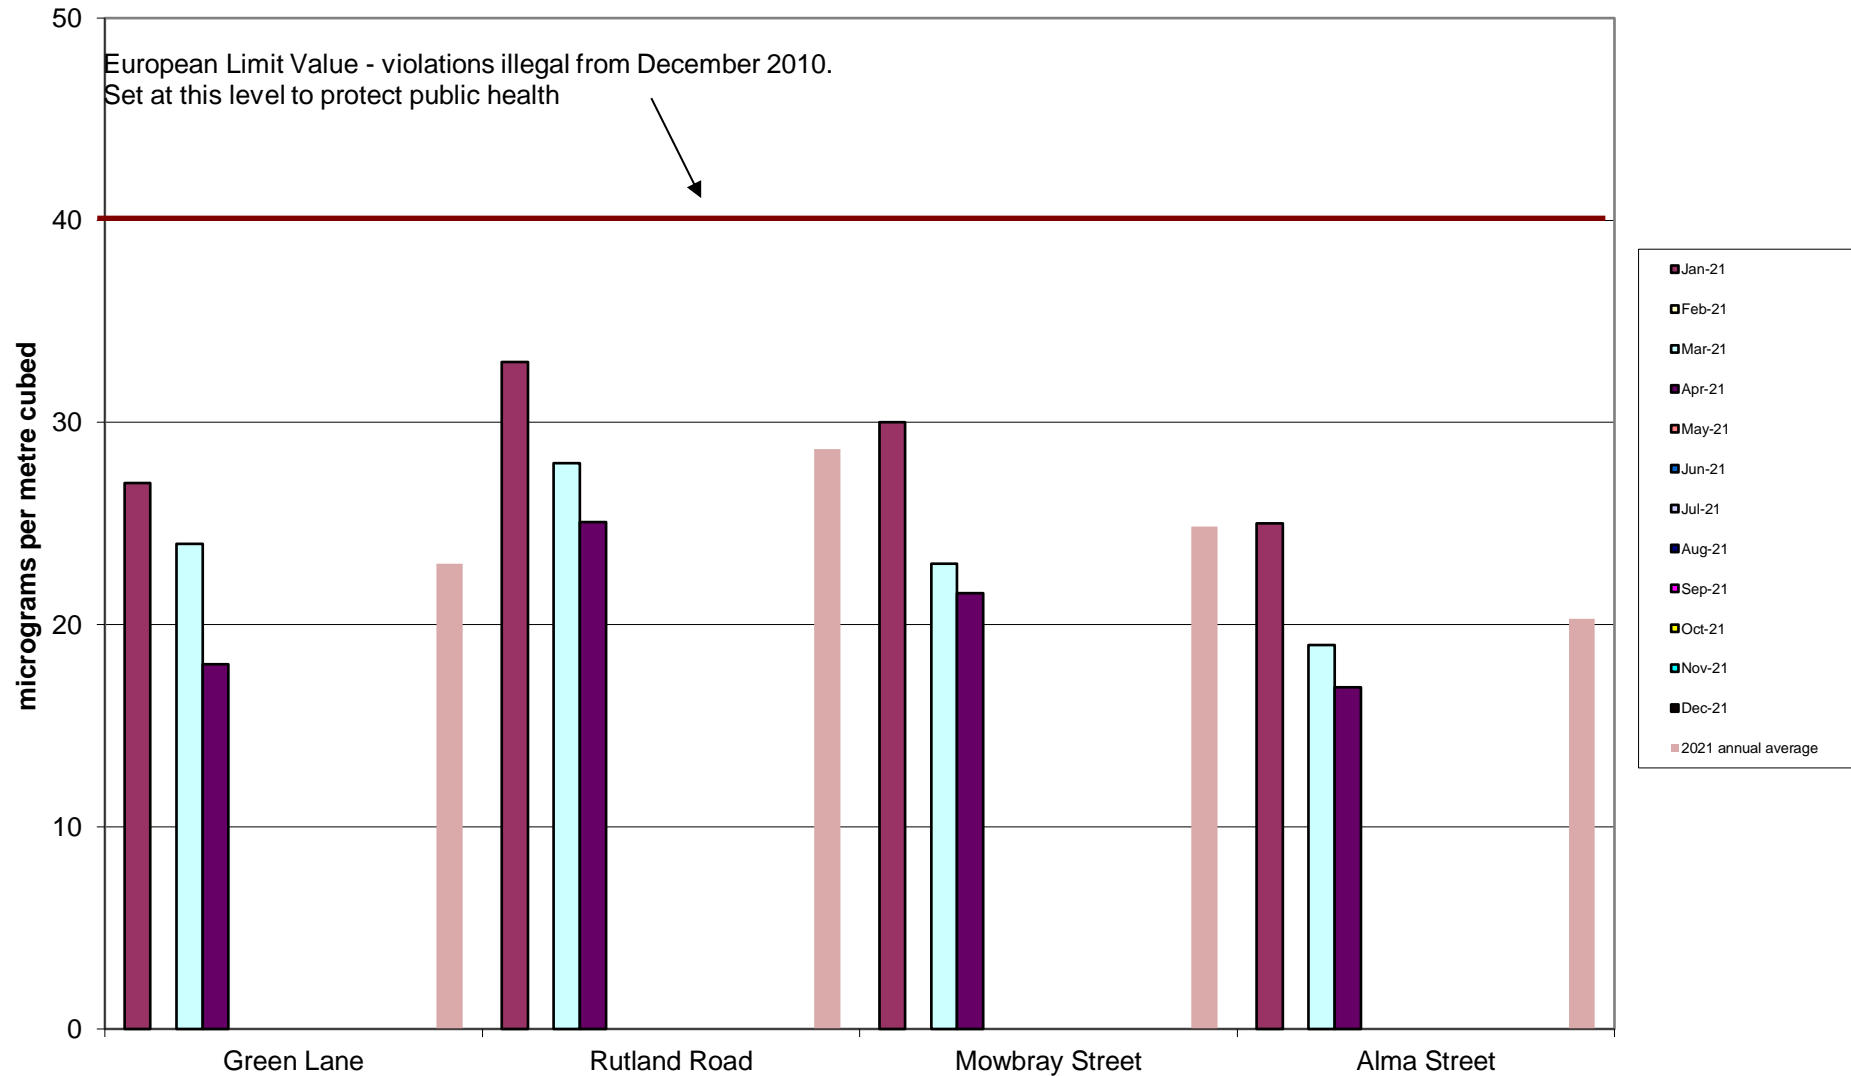

Kelham Island CA Community Air Quality Monitoring of Nitrogen Dioxide 2021