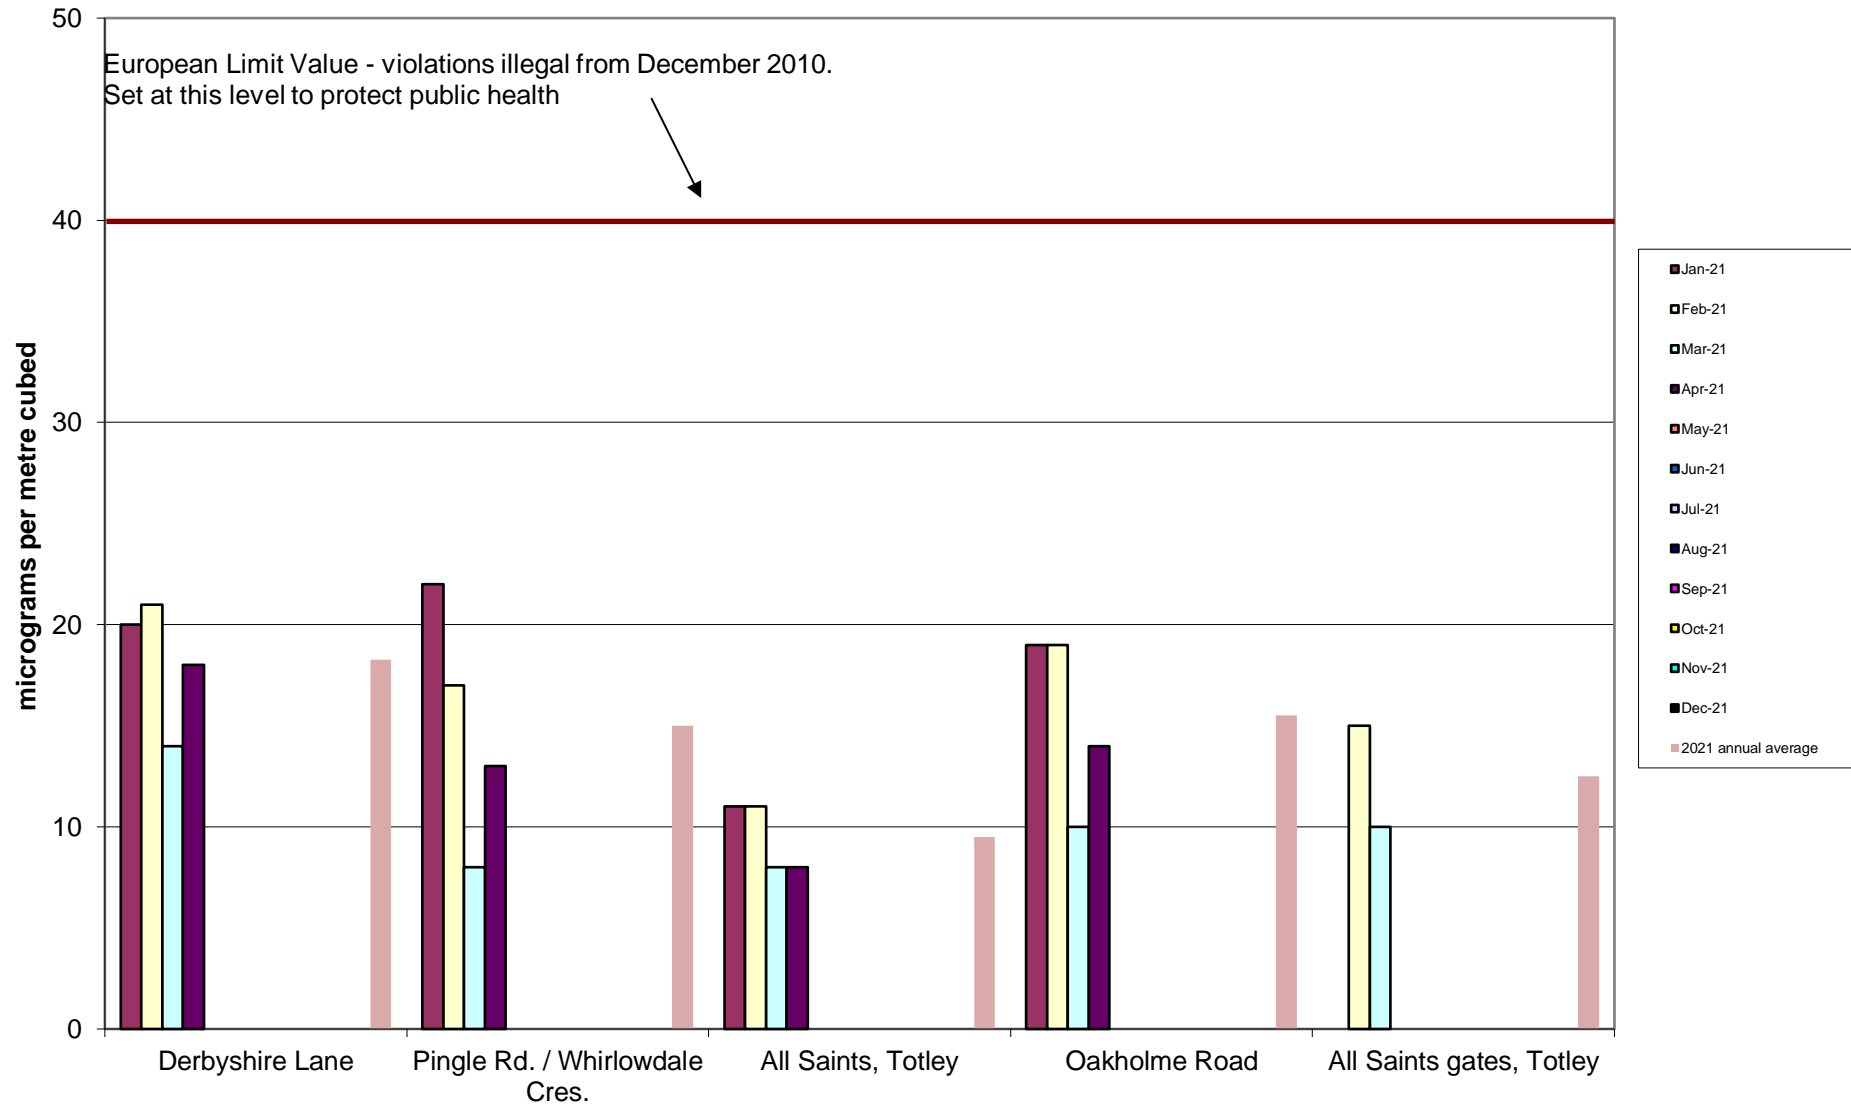

Miscellaneous Community Air Quality Monitoring of Nitrogen Dioxide
2021