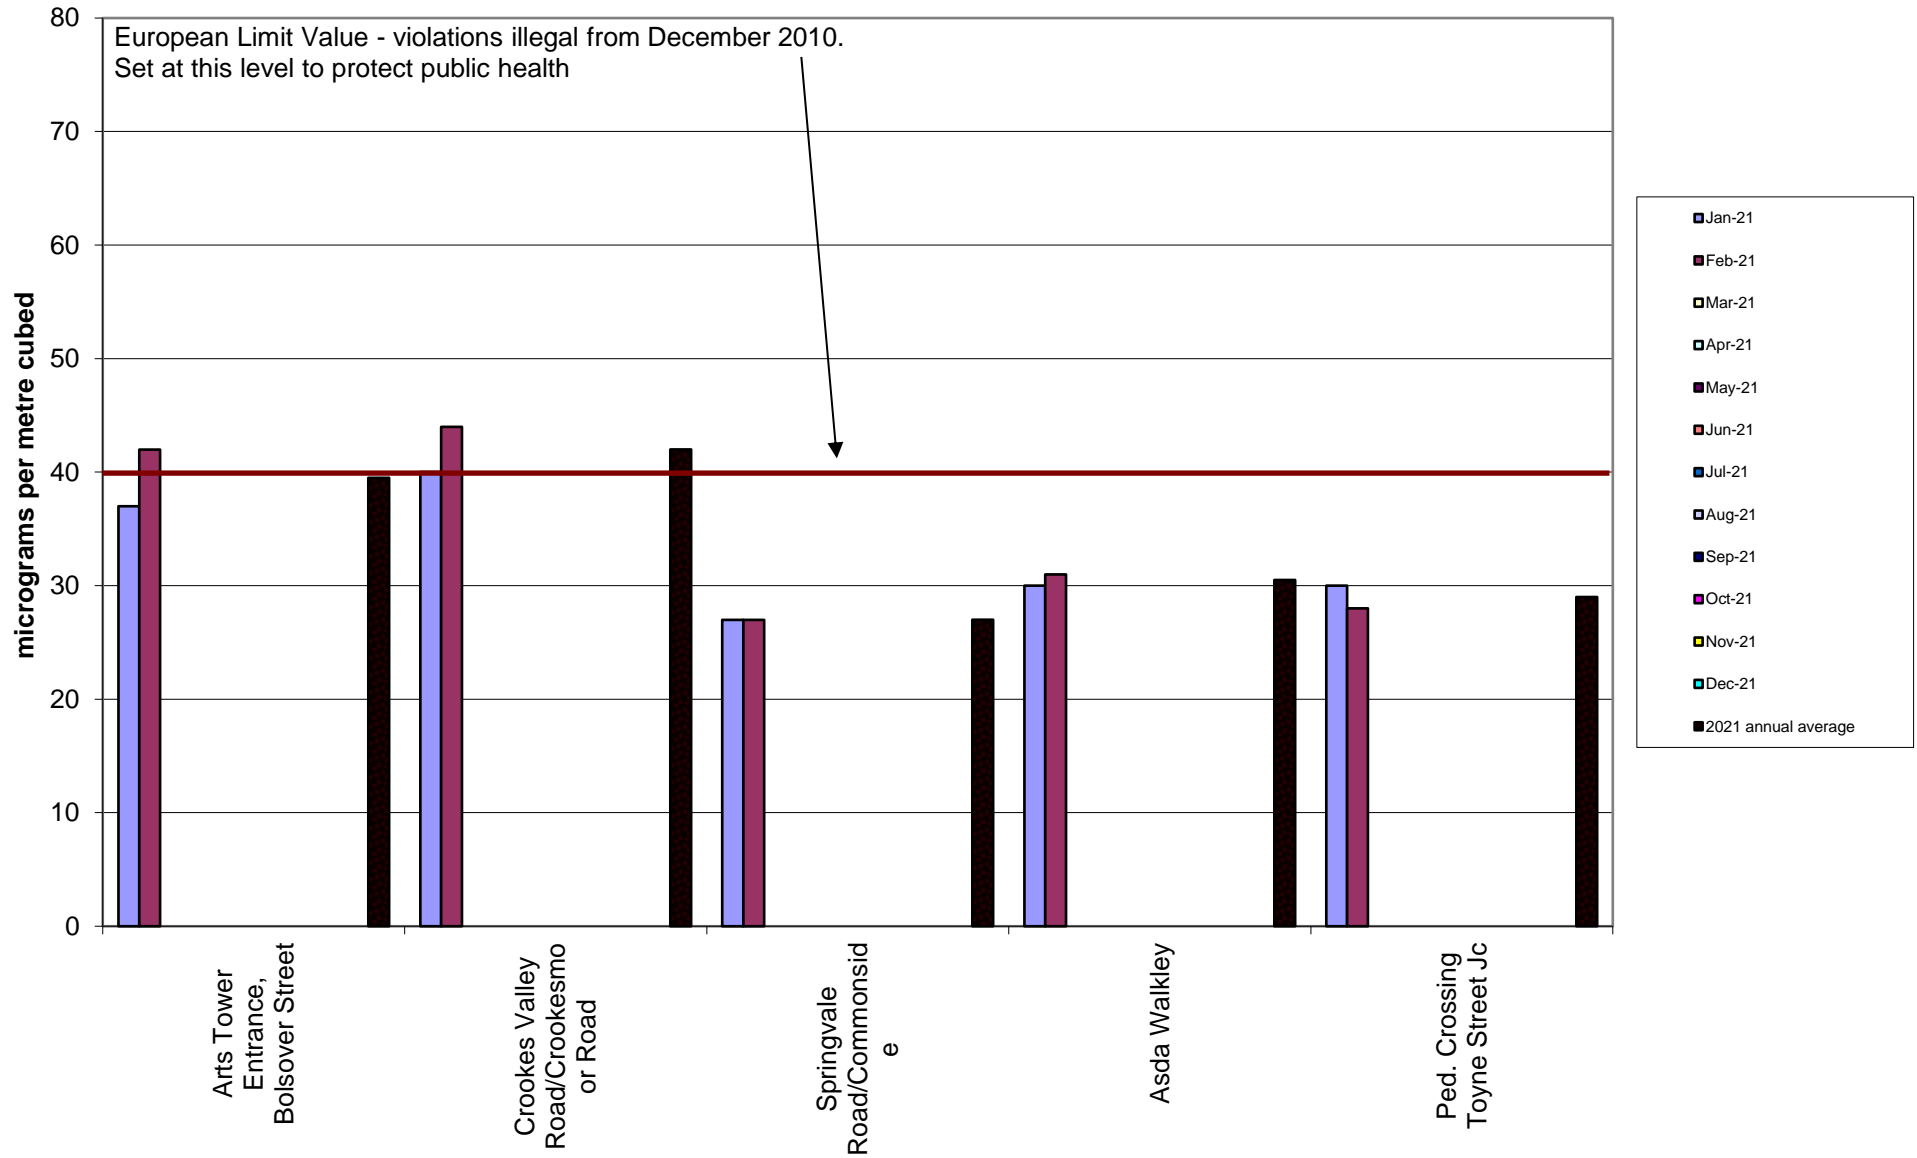

Abbeydale Road Corridor Community Air Quality Monitoring of Nitrogen Dioxide 2021

Burngreave Community Air Quality Monitoring of Nitrogen Dioxide 2021

Carterknowle and Millhouses Community Air Quality Monitoring of Nitrogen Dioxide
2021

Crookes and Broomhill Community Air Quality Monitoring of Nitrogen Dioxide
2021

Crookesmoor Community Air Quality Monitoring of Nitrogen Dioxide 2021

Darnall Community Air Quality Monitoring of Nitrogen Dioxide
2021

Deepcar Community Air Quality Monitoring of Nitrogen Dioxide
2021

Ecclesall Community Air Quality Monitoring of Nitrogen Dioxide 2020

Hallam Community Air Quality Monitoring of Nitrogen Dioxide
2021

Heeley-Meersbrook Community Air Quality Monitoring of Nitrogen Dioxide 2021