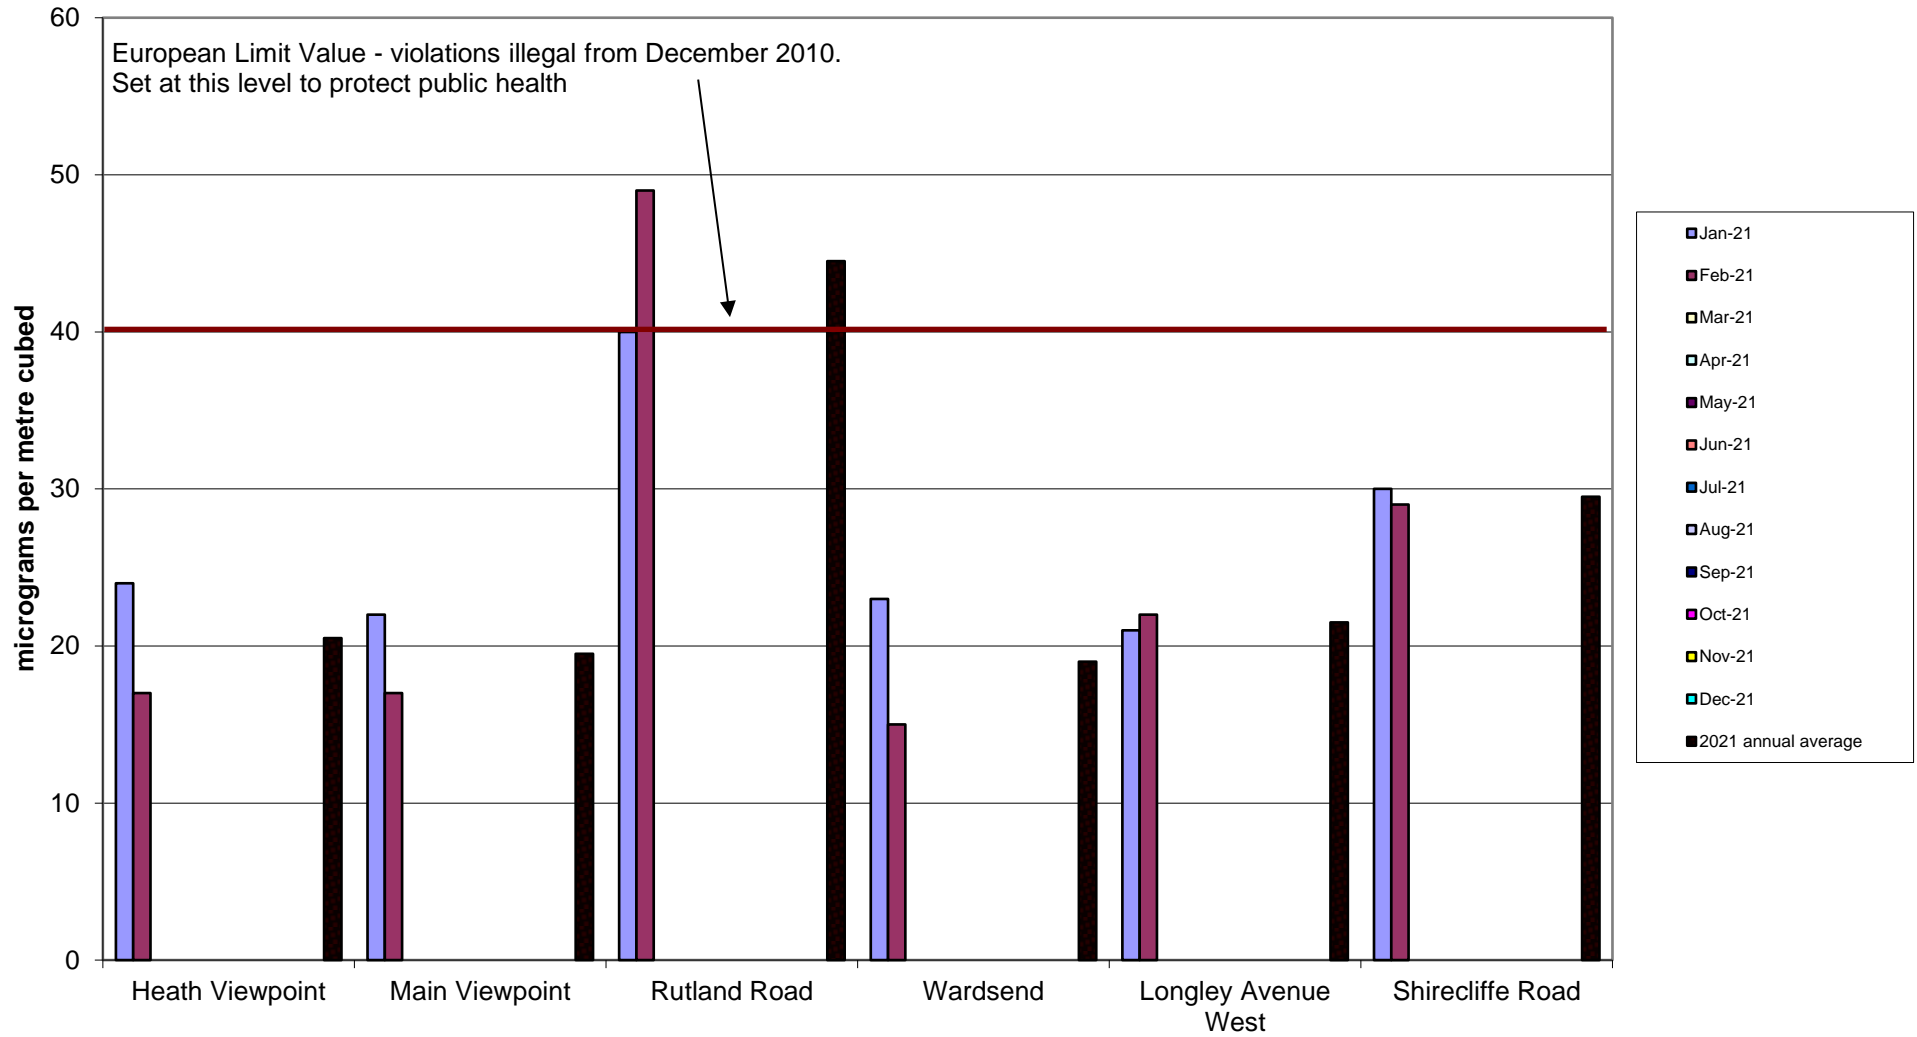

Deepcar Community Air Quality Monitoring of Nitrogen Dioxide
2021

Ecclesall Community Air Quality Monitoring of Nitrogen Dioxide 2020

Hallam Community Air Quality Monitoring of Nitrogen Dioxide
2021

Heeley-Meersbrook Community Air Quality Monitoring of Nitrogen Dioxide 2021

Hunter's Bar School Community Air Quality Monitoring of Nitrogen Dioxide
2021

Kelham Community Air Quality Monitoring of Nitrogen Dioxide
2021

Kelham Island CA Community Air Quality Monitoring of Nitrogen Dioxide 2021

Miscellaneous Community Air Quality Monitoring of Nitrogen Dioxide
2021

Nether Edge Community Air Quality Monitoring of Nitrogen Dioxide 2021

Parkwood Springs Community Air Quality Monitoring of Nitrogen Dioxide
2021

Tinsley Community Air Quality Monitoring of Nitrogen Dioxide
2021

Walkley Community Air Quality Monitoring of Nitrogen Dioxide
2021

Woodseats School Air Quality Monitoring of Nitrogen Dioxide
2021