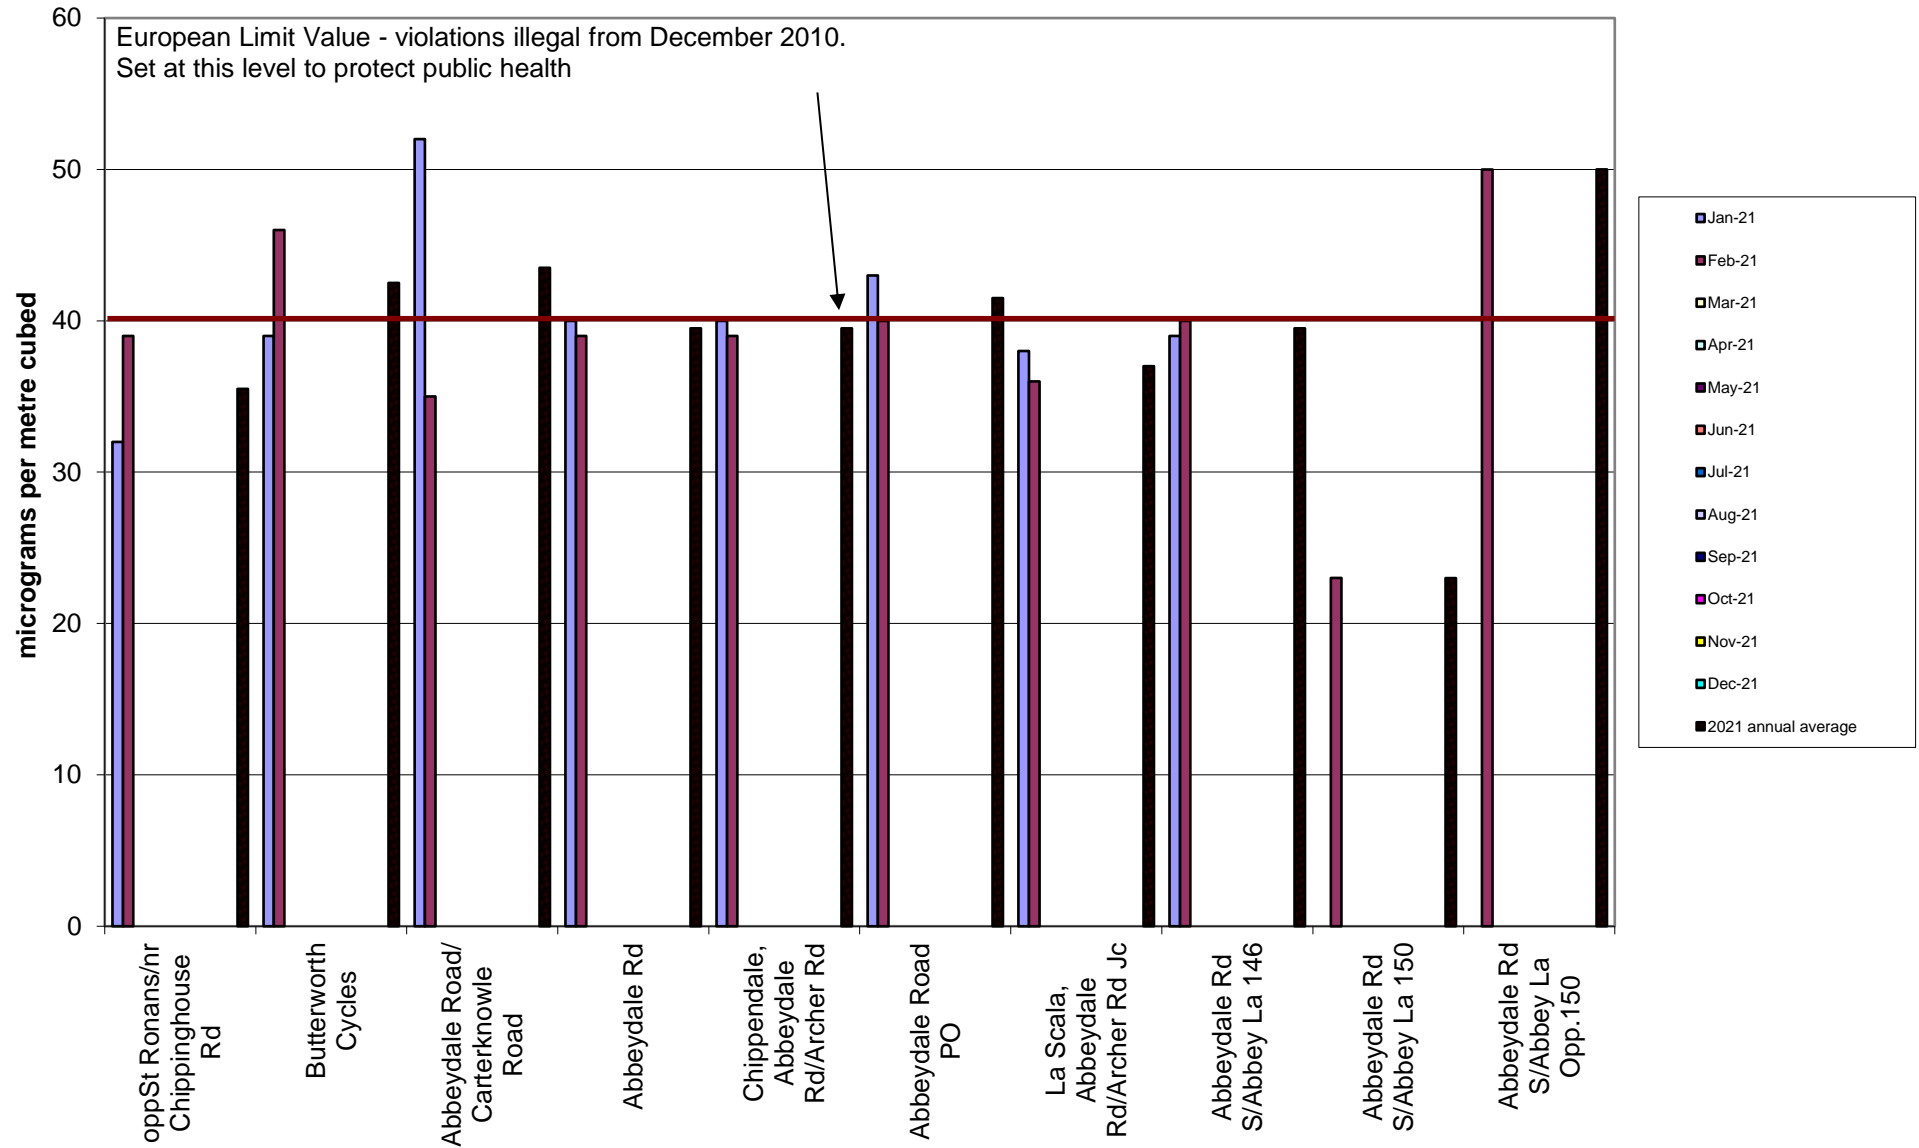

Abbeydale Road Corridor Community Air Quality Monitoring of Nitrogen Dioxide 2021

Burngreave Community Air Quality Monitoring of Nitrogen Dioxide 2021

Carterknowle and Millhouses Community Air Quality Monitoring of Nitrogen Dioxide
2021

Crookes and Broomhill Community Air Quality Monitoring of Nitrogen Dioxide
2021

Crookesmoor Community Air Quality Monitoring of Nitrogen Dioxide 2021

Darnall Community Air Quality Monitoring of Nitrogen Dioxide
2021

Deepcar Community Air Quality Monitoring of Nitrogen Dioxide
2021

Ecclesall Community Air Quality Monitoring of Nitrogen Dioxide 2020

Hallam Community Air Quality Monitoring of Nitrogen Dioxide
2021

Heeley-Meersbrook Community Air Quality Monitoring of Nitrogen Dioxide 2021