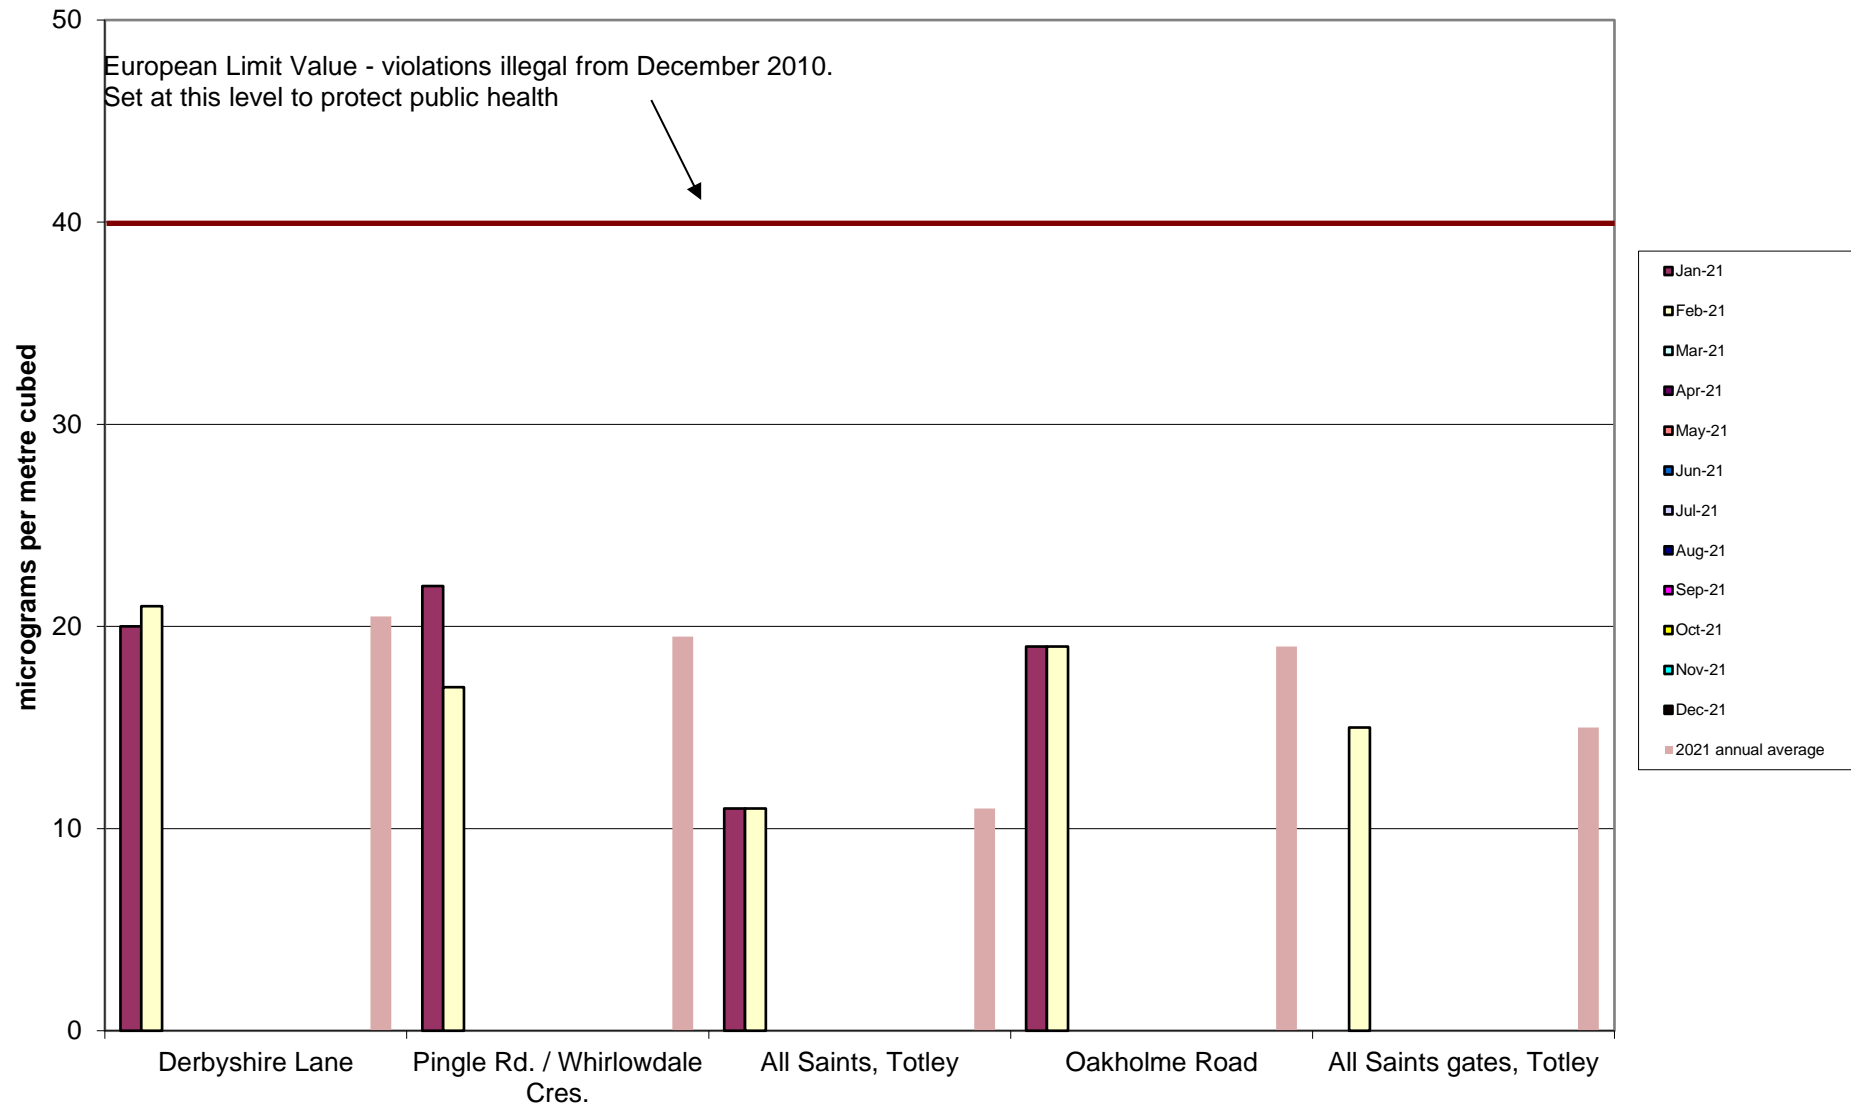

Hunter's Bar School Community Air Quality Monitoring of Nitrogen Dioxide
2021

Kelham Community Air Quality Monitoring of Nitrogen Dioxide
2021

Kelham Island CA Community Air Quality Monitoring of Nitrogen Dioxide 2021

Miscellaneous Community Air Quality Monitoring of Nitrogen Dioxide
2021

Nether Edge Community Air Quality Monitoring of Nitrogen Dioxide 2021

Parkwood Springs Community Air Quality Monitoring of Nitrogen Dioxide
2021