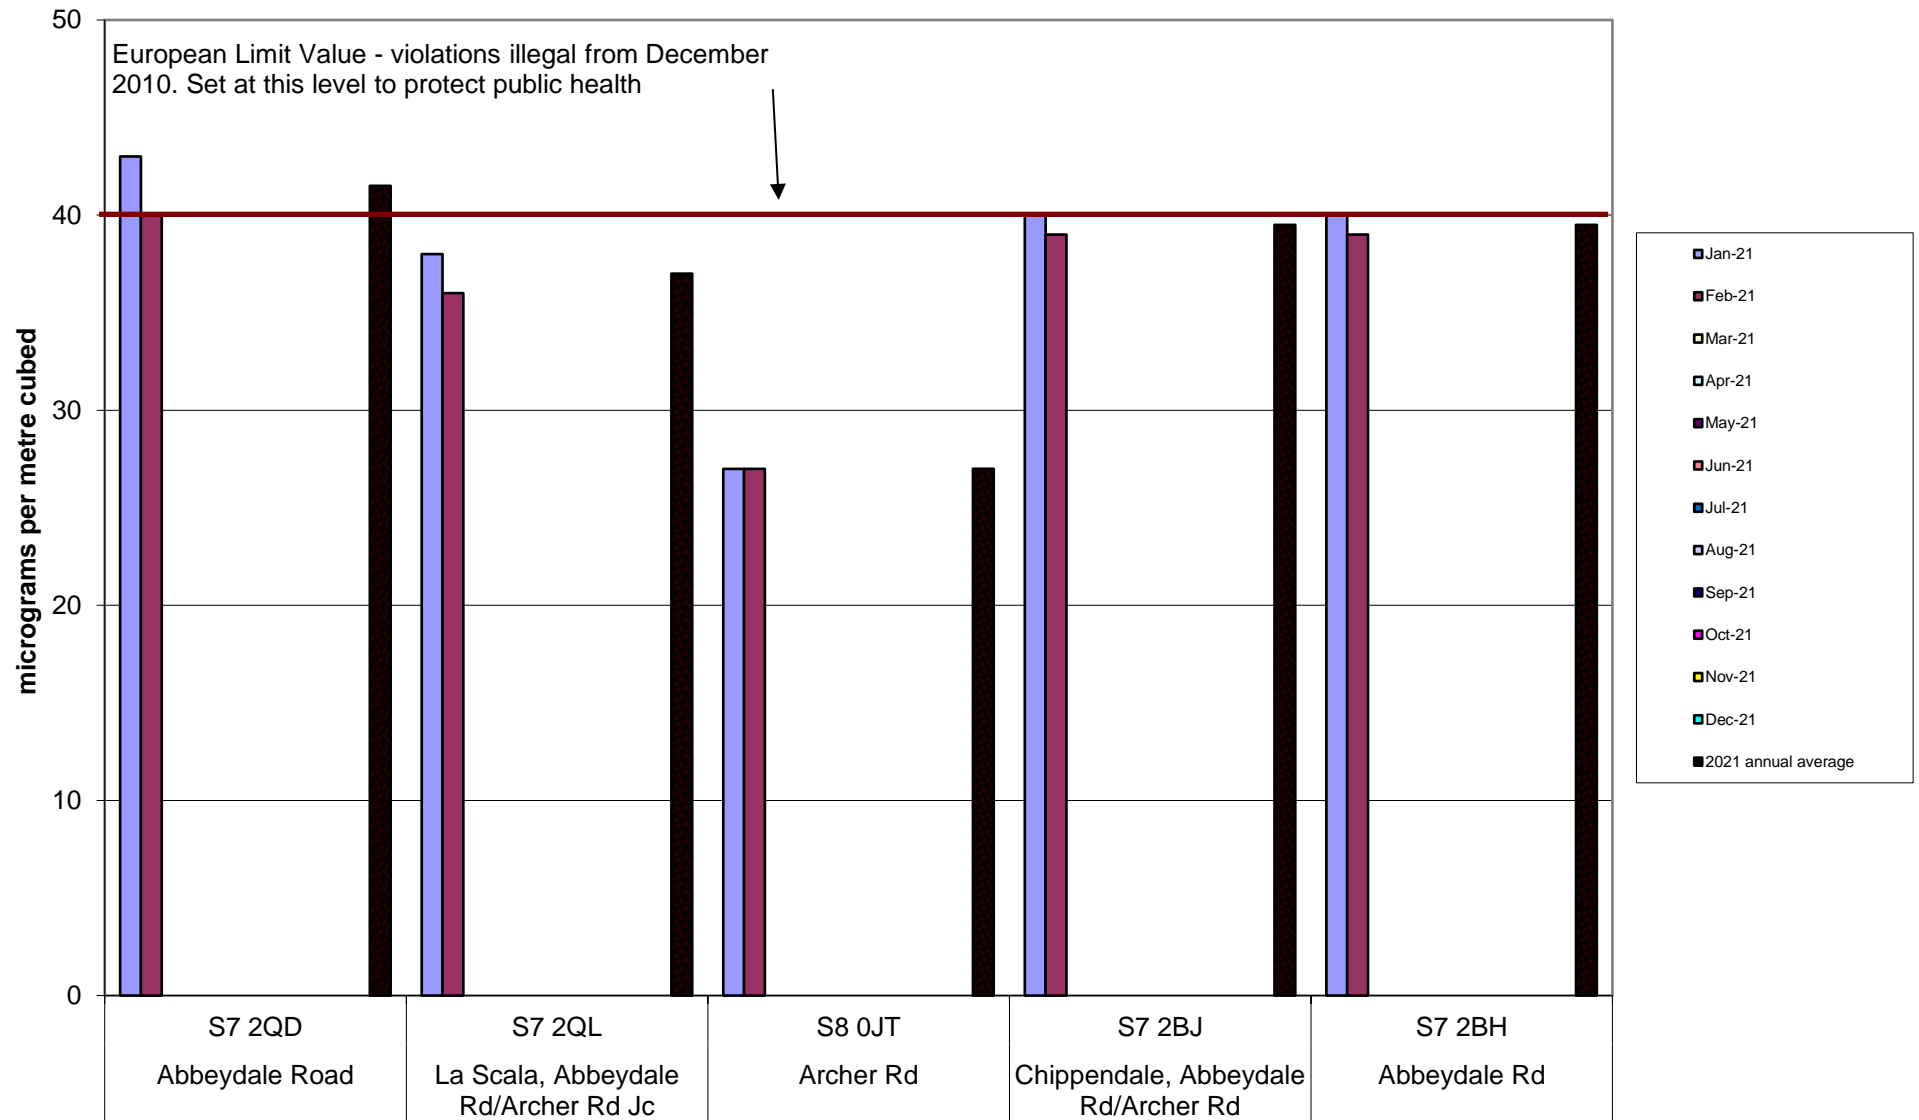

Abbeydale Road Corridor Community Air Quality Monitoring of Nitrogen Dioxide 2021

Burngreave Community Air Quality Monitoring of Nitrogen Dioxide 2021

Carterknowle and Millhouses Community Air Quality Monitoring of Nitrogen Dioxide
2021

Crookes and Broomhill Community Air Quality Monitoring of Nitrogen Dioxide
2021

Crookesmoor Community Air Quality Monitoring of Nitrogen Dioxide 2021

Darnall Community Air Quality Monitoring of Nitrogen Dioxide
2021

Deepcar Community Air Quality Monitoring of Nitrogen Dioxide
2021

Ecclesall Community Air Quality Monitoring of Nitrogen Dioxide 2020

Hallam Community Air Quality Monitoring of Nitrogen Dioxide
2021

Heeley-Meersbrook Community Air Quality Monitoring of Nitrogen Dioxide 2021