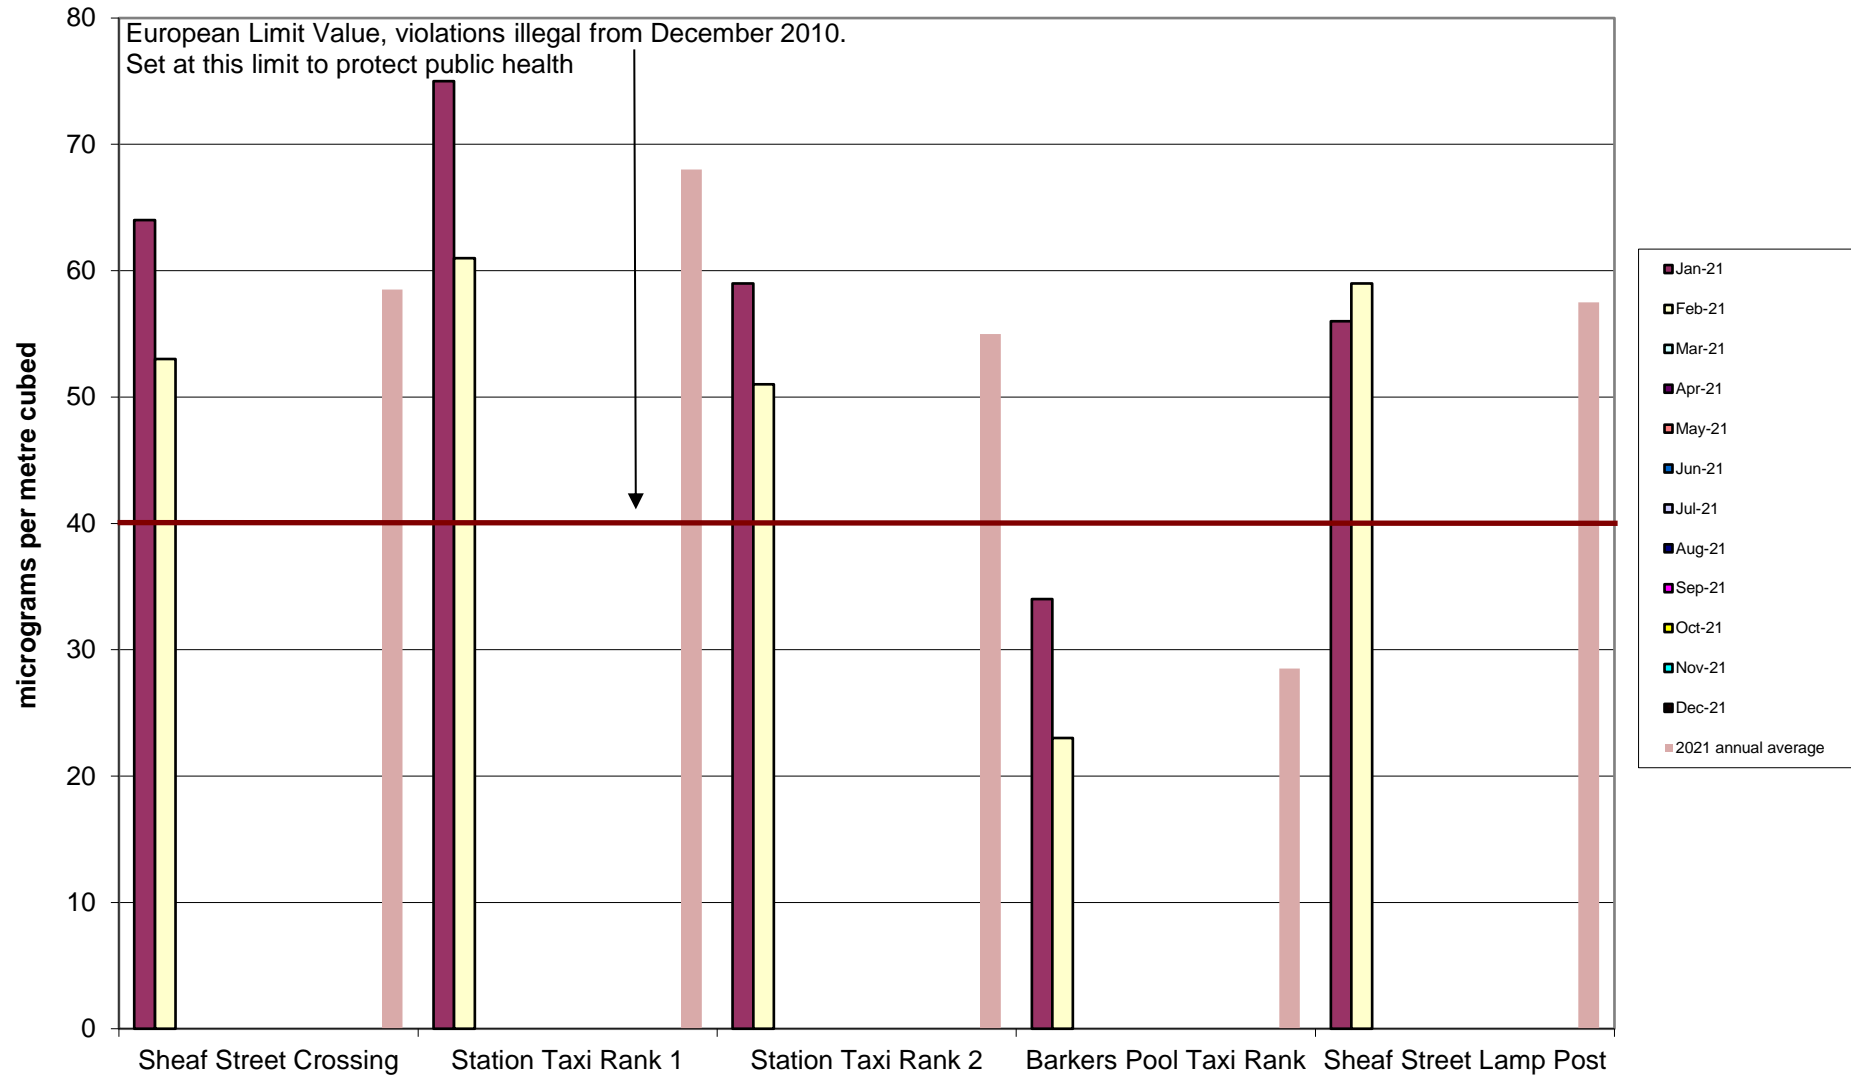

Crookes and Broomhill Community Air Quality Monitoring of Nitrogen Dioxide
2021

Crookesmoor Community Air Quality Monitoring of Nitrogen Dioxide 2021

Darnall Community Air Quality Monitoring of Nitrogen Dioxide
2021

Deepcar Community Air Quality Monitoring of Nitrogen Dioxide
2021

Ecclesall Community Air Quality Monitoring of Nitrogen Dioxide 2020

Hallam Community Air Quality Monitoring of Nitrogen Dioxide
2021

Heeley-Meersbrook Community Air Quality Monitoring of Nitrogen Dioxide 2021