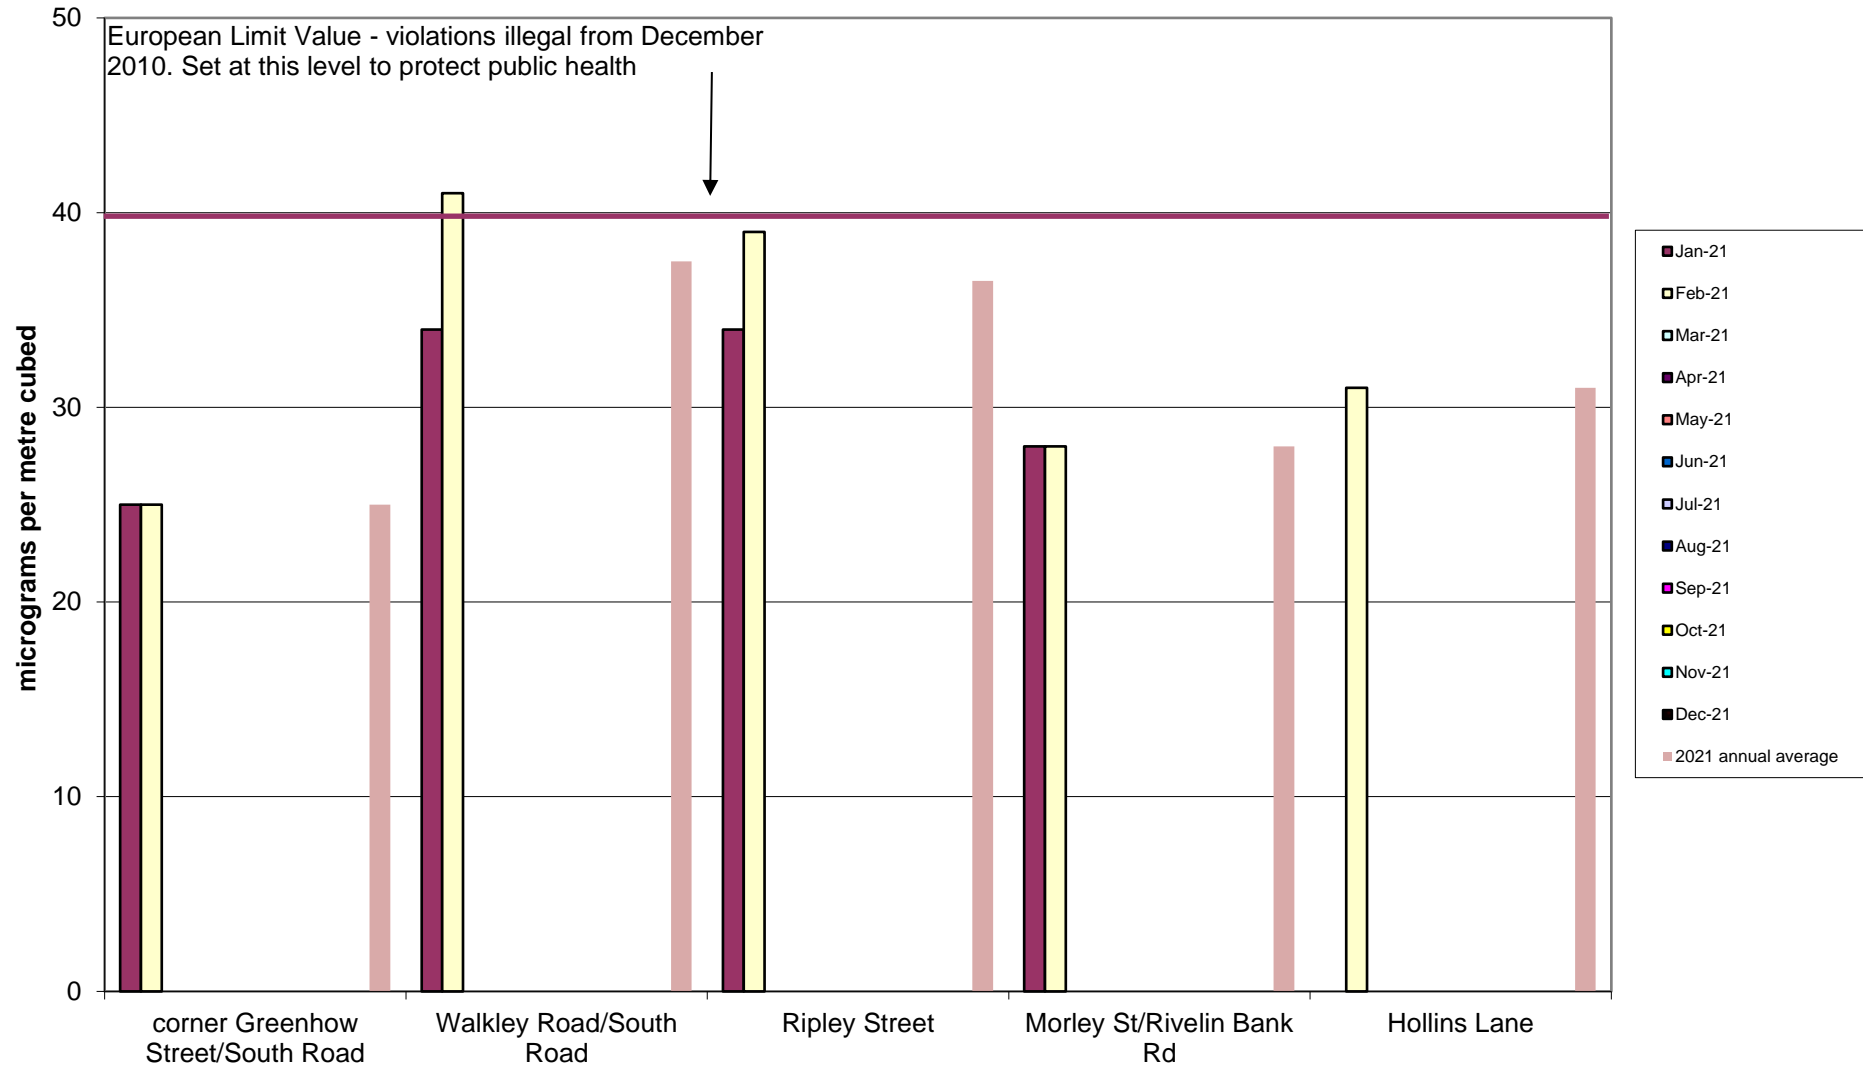

Miscellaneous Community Air Quality Monitoring of Nitrogen Dioxide
2021

Nether Edge Community Air Quality Monitoring of Nitrogen Dioxide 2021

Parkwood Springs Community Air Quality Monitoring of Nitrogen Dioxide
2021

Tinsley Community Air Quality Monitoring of Nitrogen Dioxide
2021

Walkley Community Air Quality Monitoring of Nitrogen Dioxide
2021

Woodseats School Air Quality Monitoring of Nitrogen Dioxide
2021