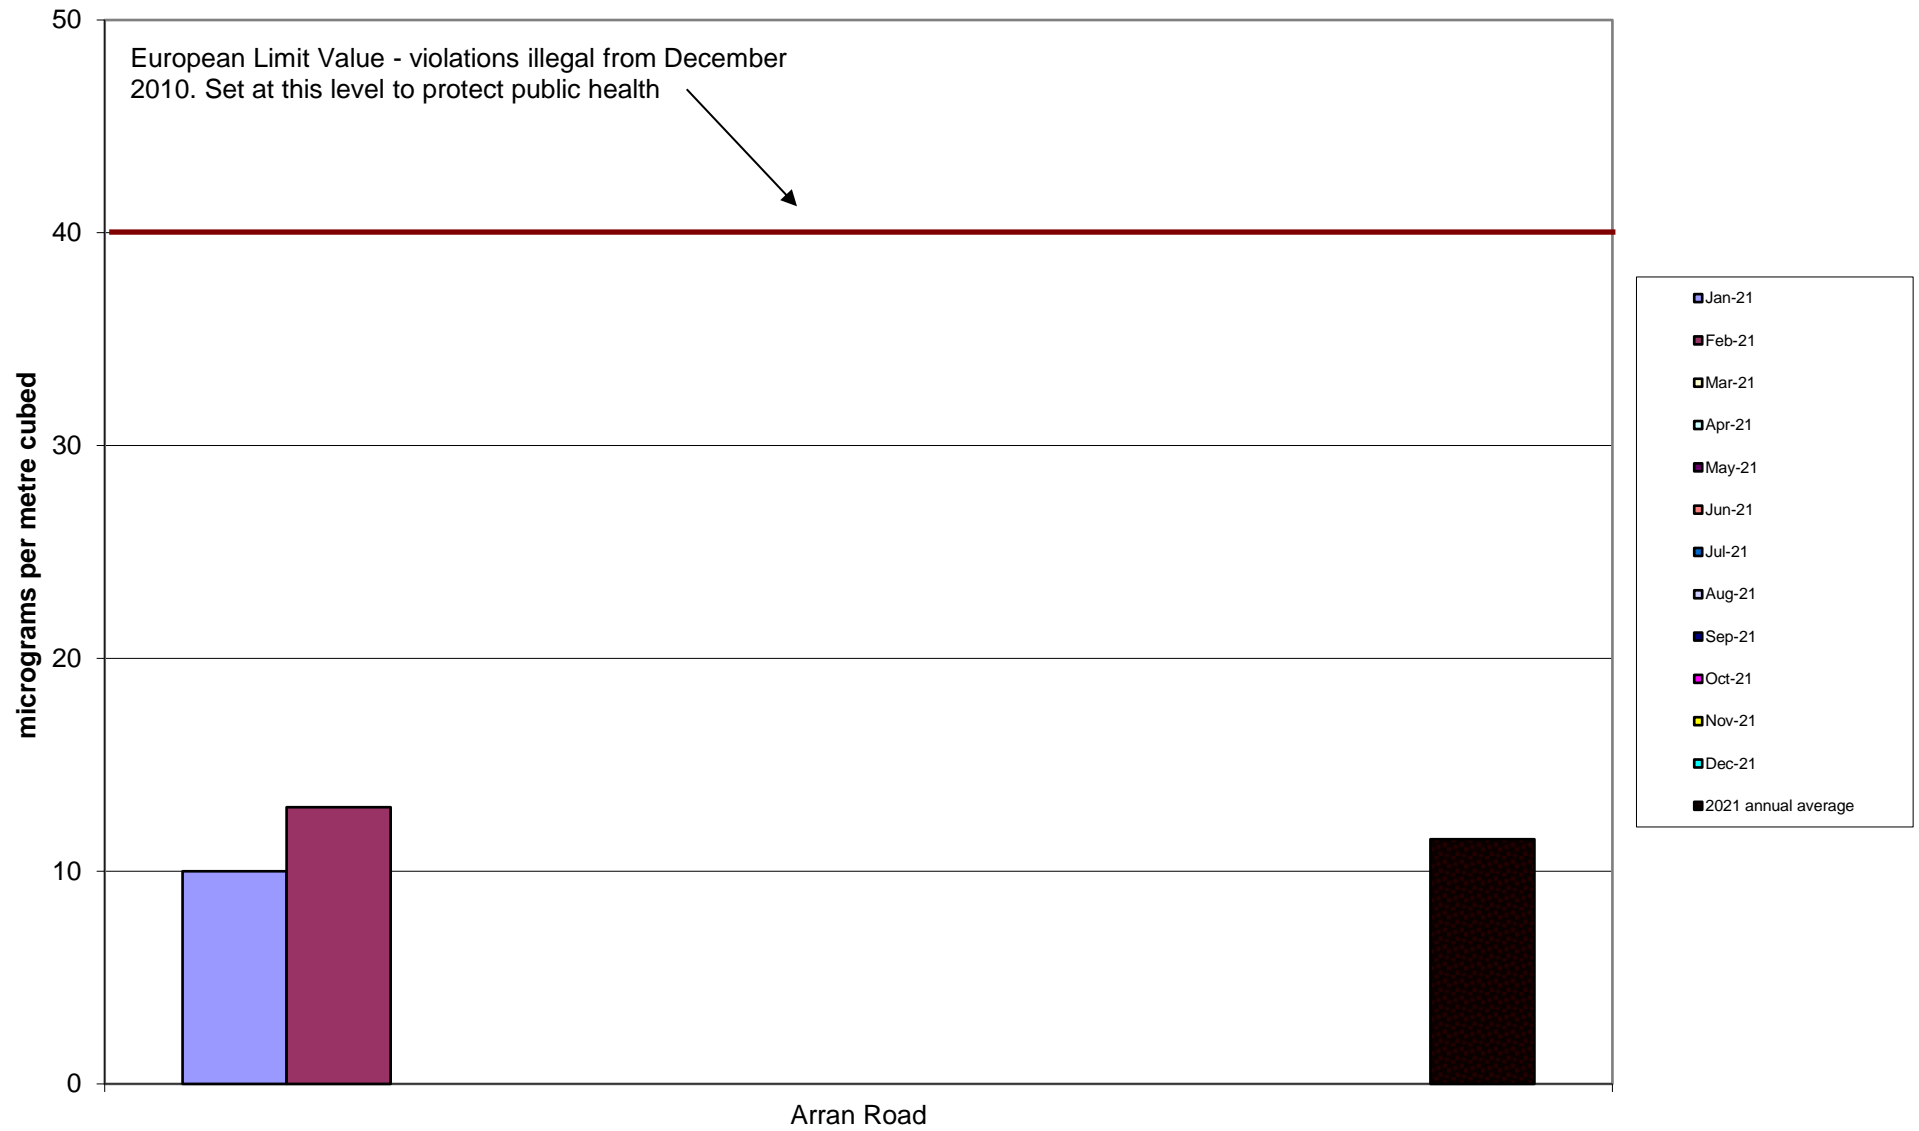

Abbeydale Road Corridor Community Air Quality Monitoring of Nitrogen Dioxide 2021

Burngreave Community Air Quality Monitoring of Nitrogen Dioxide 2021

Carterknowle and Millhouses Community Air Quality Monitoring of Nitrogen Dioxide
2021

Crookes and Broomhill Community Air Quality Monitoring of Nitrogen Dioxide
2021

Crookesmoor Community Air Quality Monitoring of Nitrogen Dioxide 2021

Darnall Community Air Quality Monitoring of Nitrogen Dioxide
2021