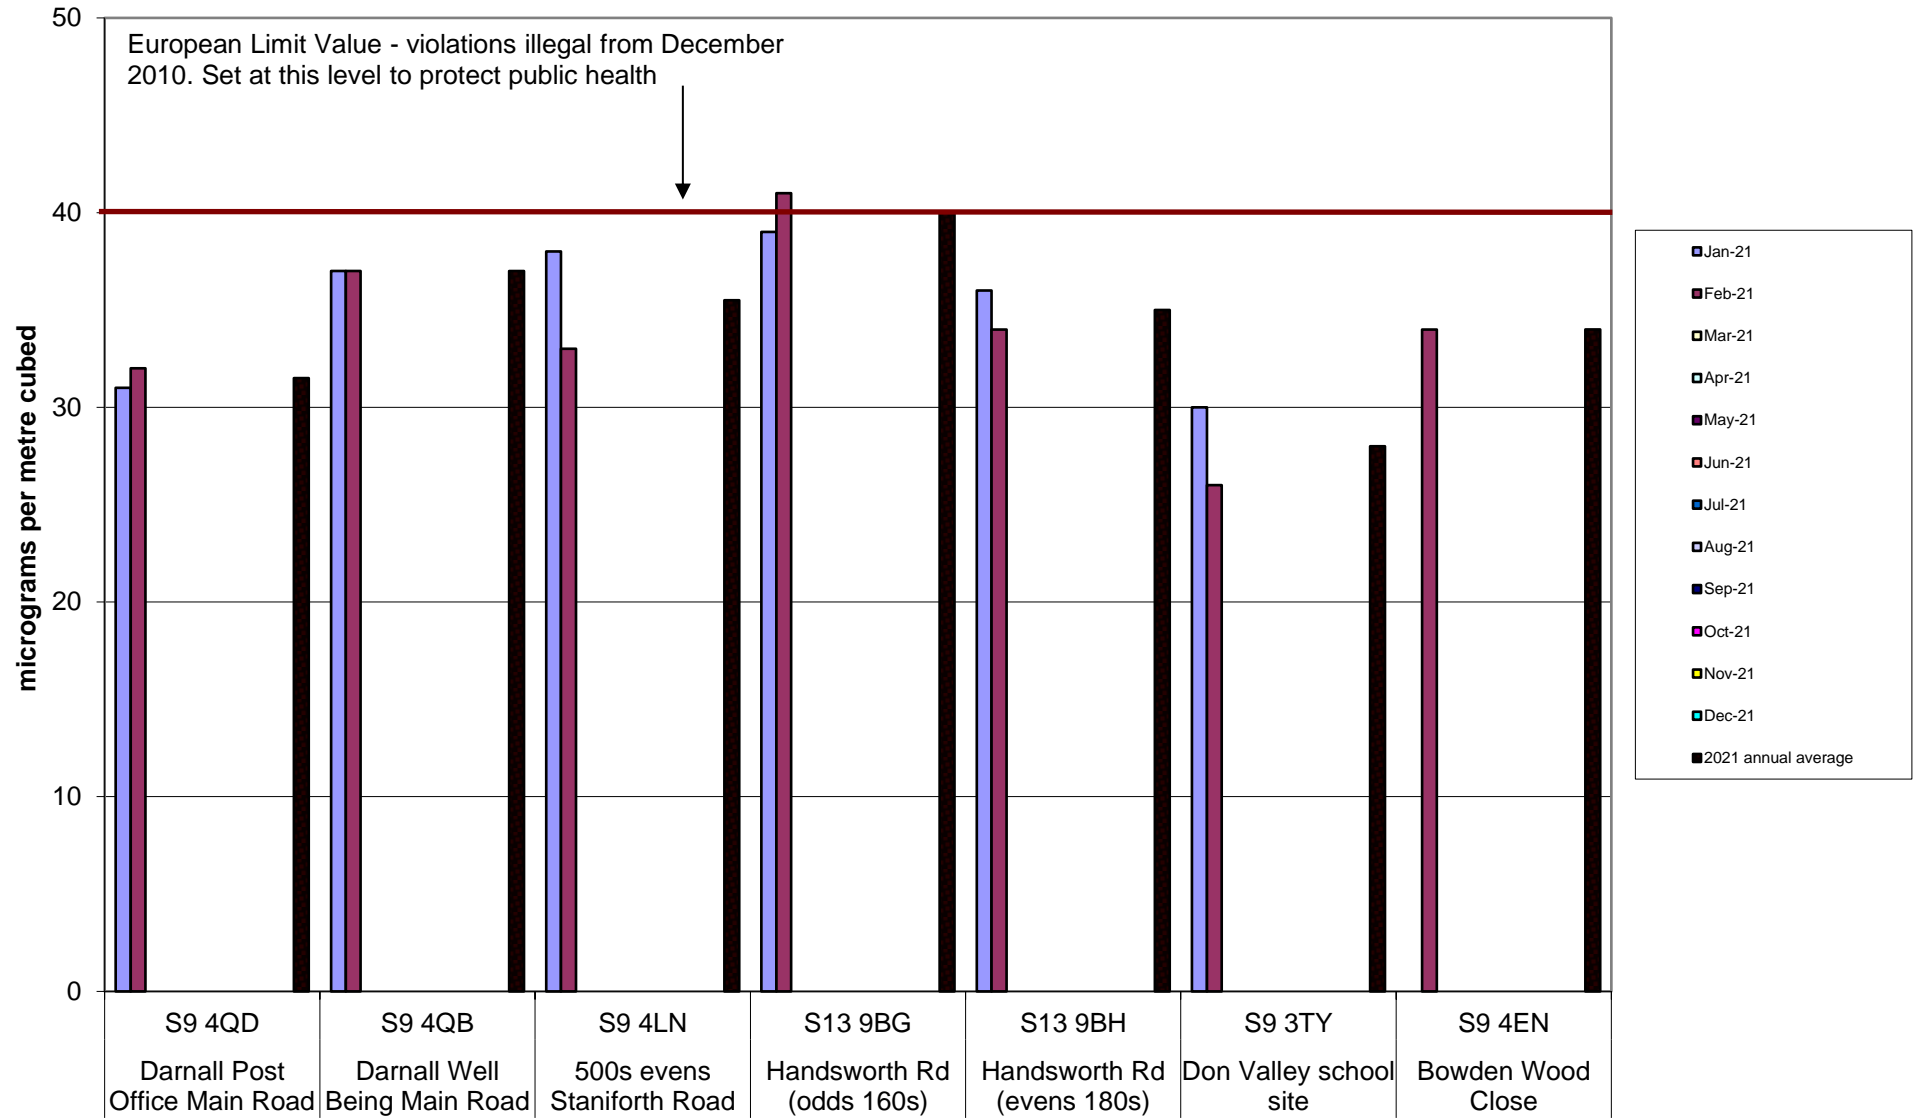

Abbeydale Road Corridor Community Air Quality Monitoring of Nitrogen Dioxide 2021

Burngreave Community Air Quality Monitoring of Nitrogen Dioxide 2021

Carterknowle and Millhouses Community Air Quality Monitoring of Nitrogen Dioxide
2021

Crookes and Broomhill Community Air Quality Monitoring of Nitrogen Dioxide
2021

Crookesmoor Community Air Quality Monitoring of Nitrogen Dioxide 2021

Darnall Community Air Quality Monitoring of Nitrogen Dioxide
2021