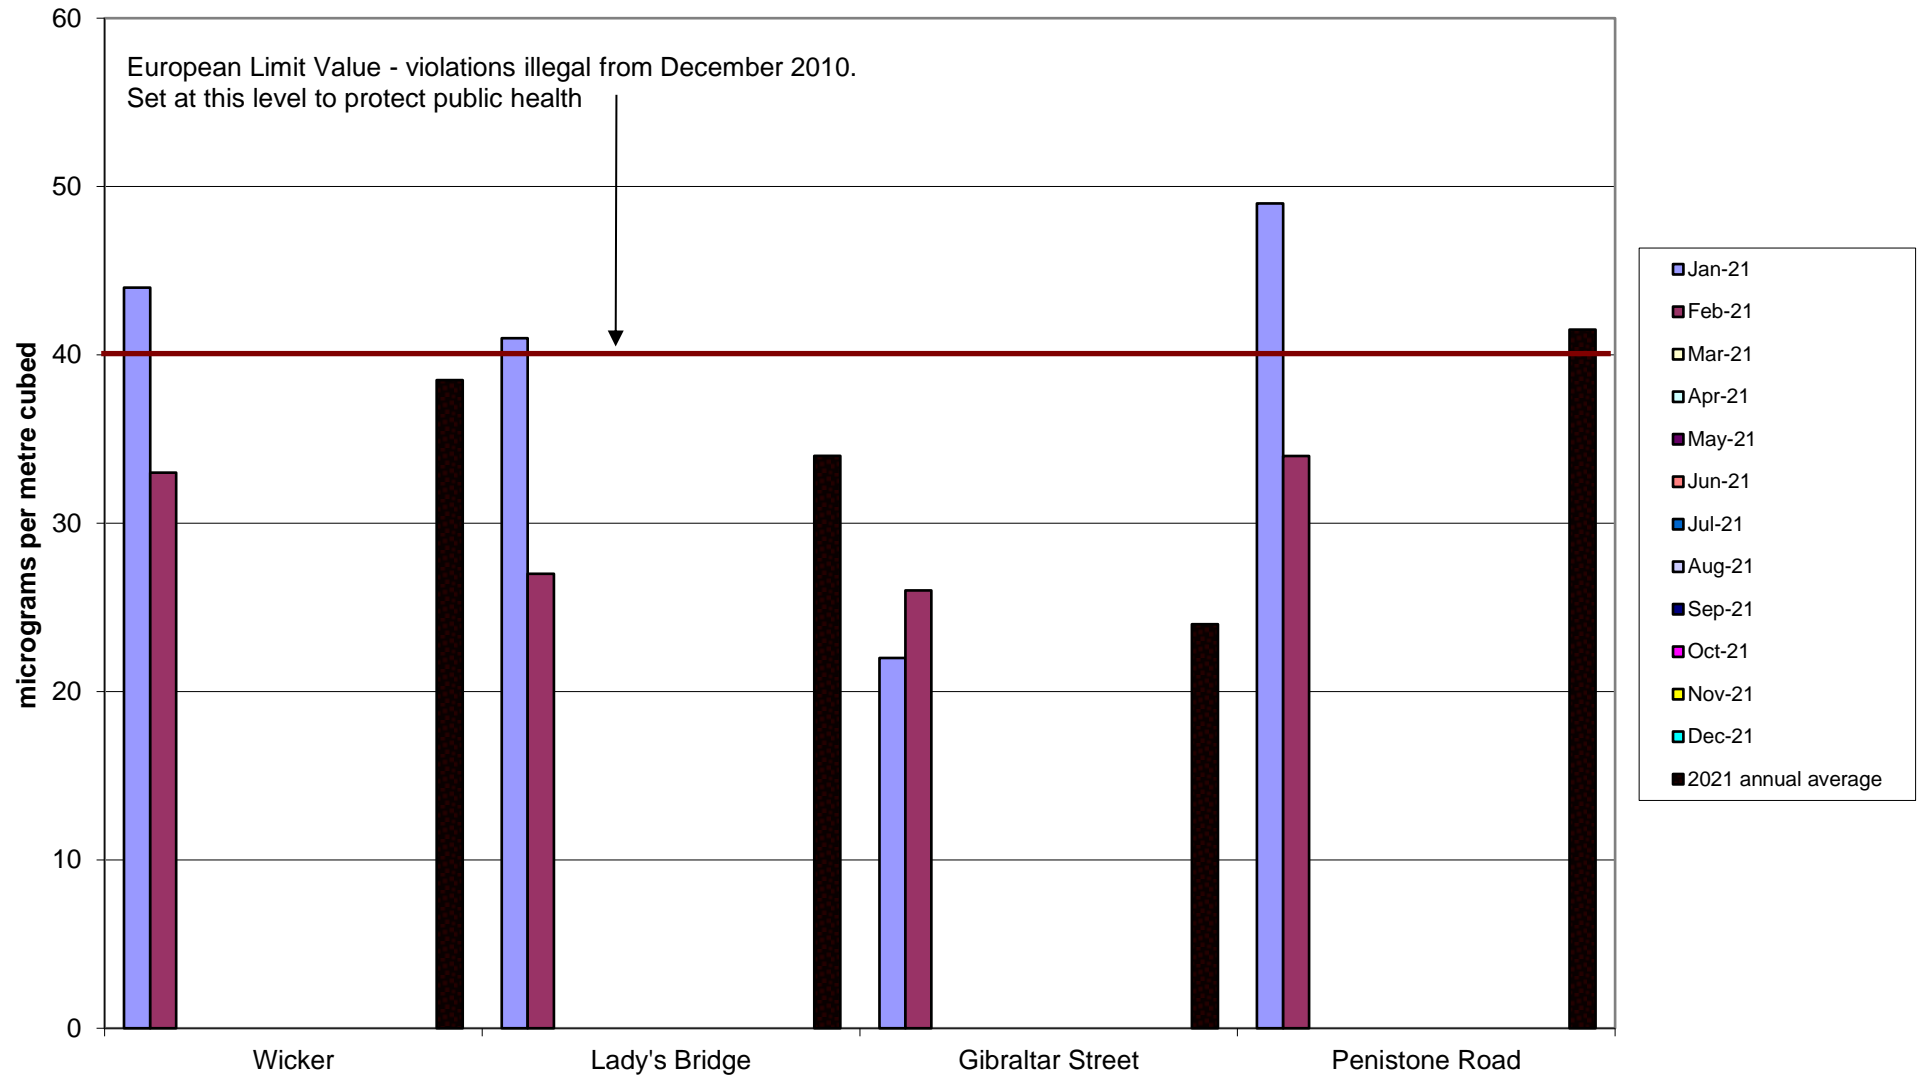

Kelham Community Air Quality Monitoring of Nitrogen Dioxide
2021