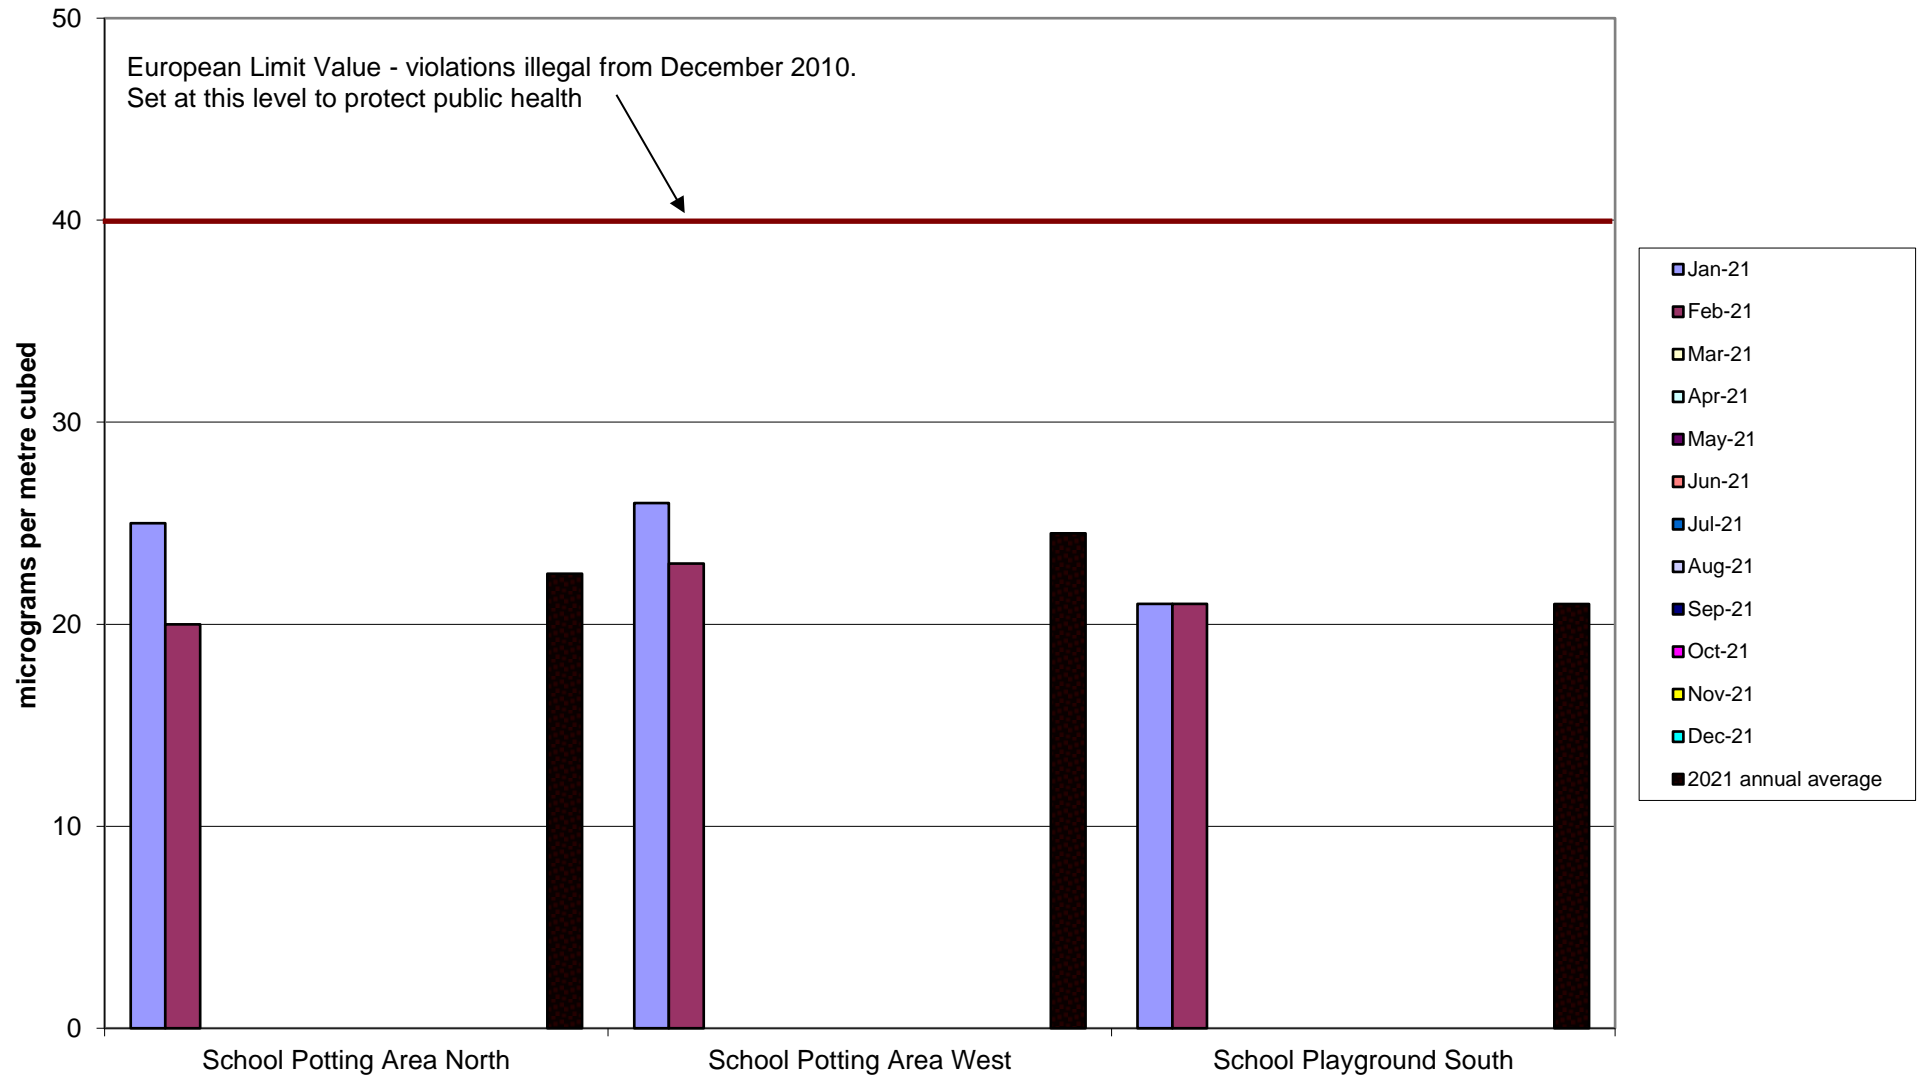

Hunter's Bar School Community Air Quality Monitoring of Nitrogen Dioxide
2021