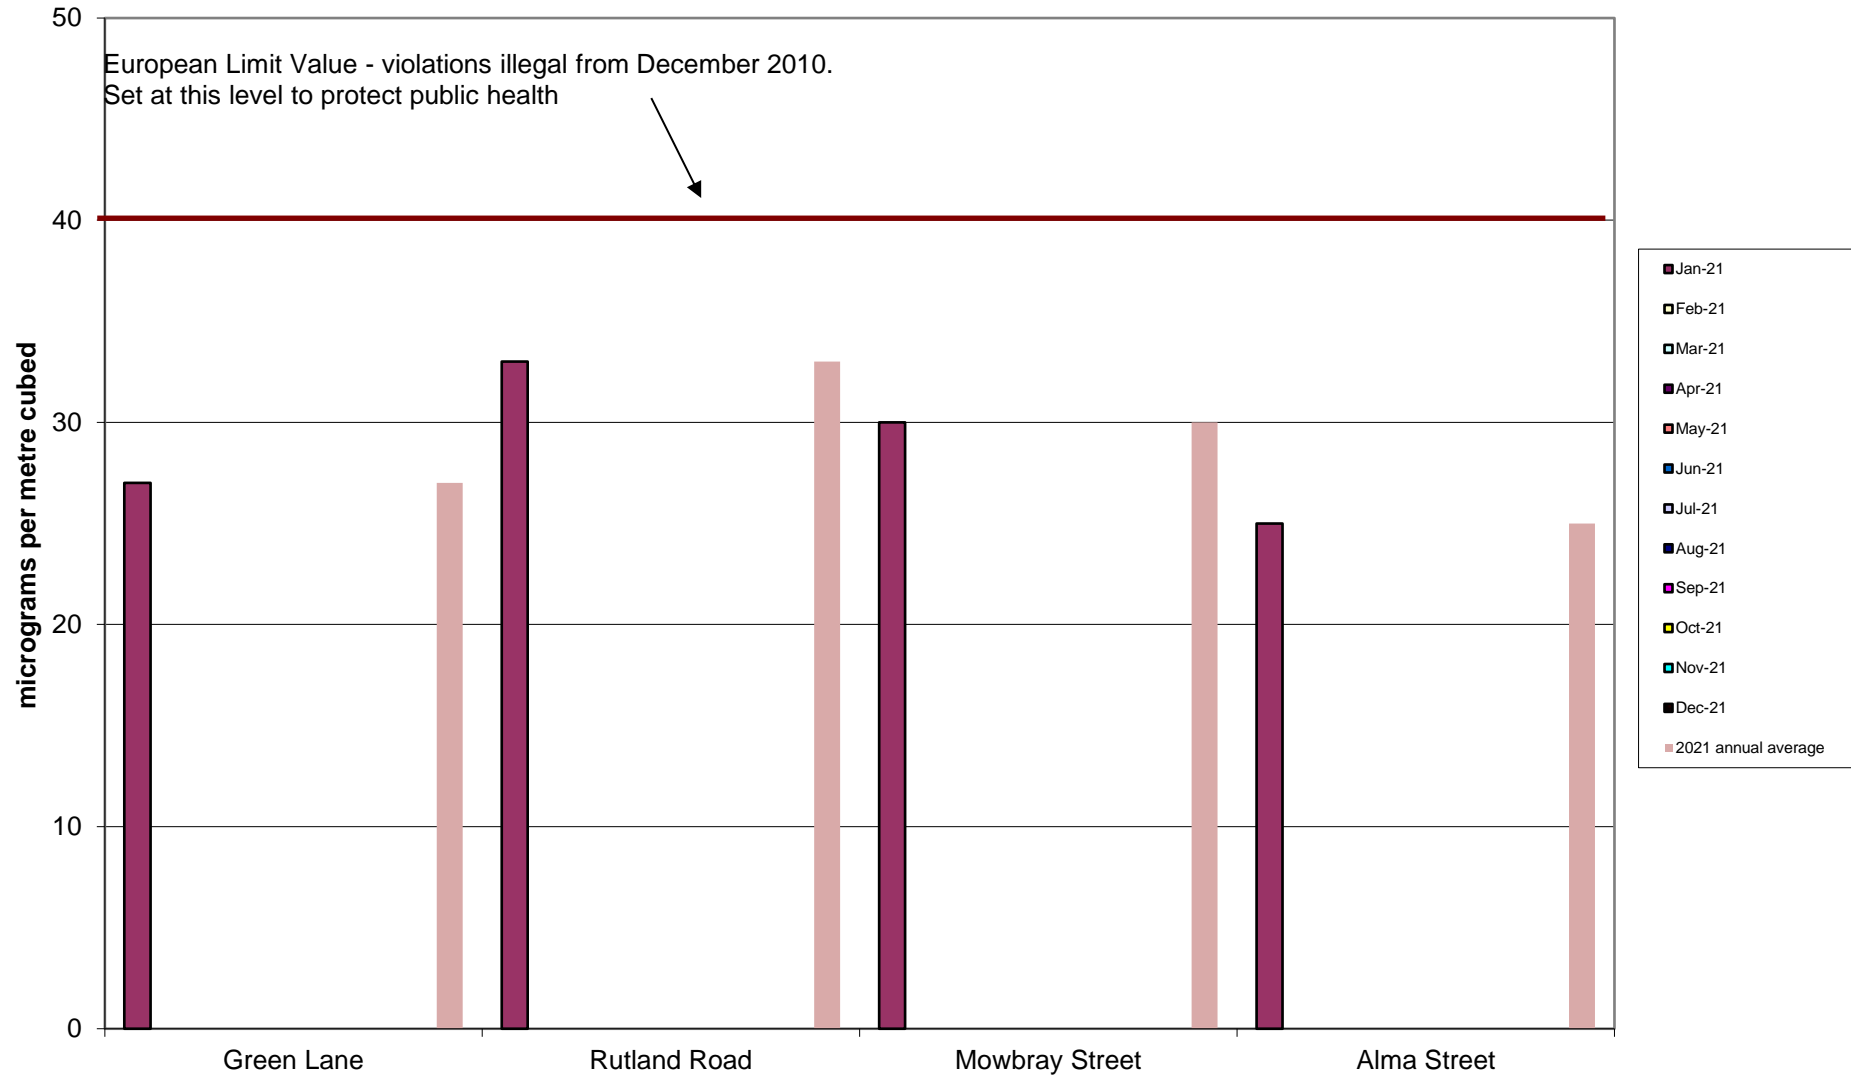

Kelham Island CA Community Air Quality Monitoring of Nitrogen Dioxide 2021