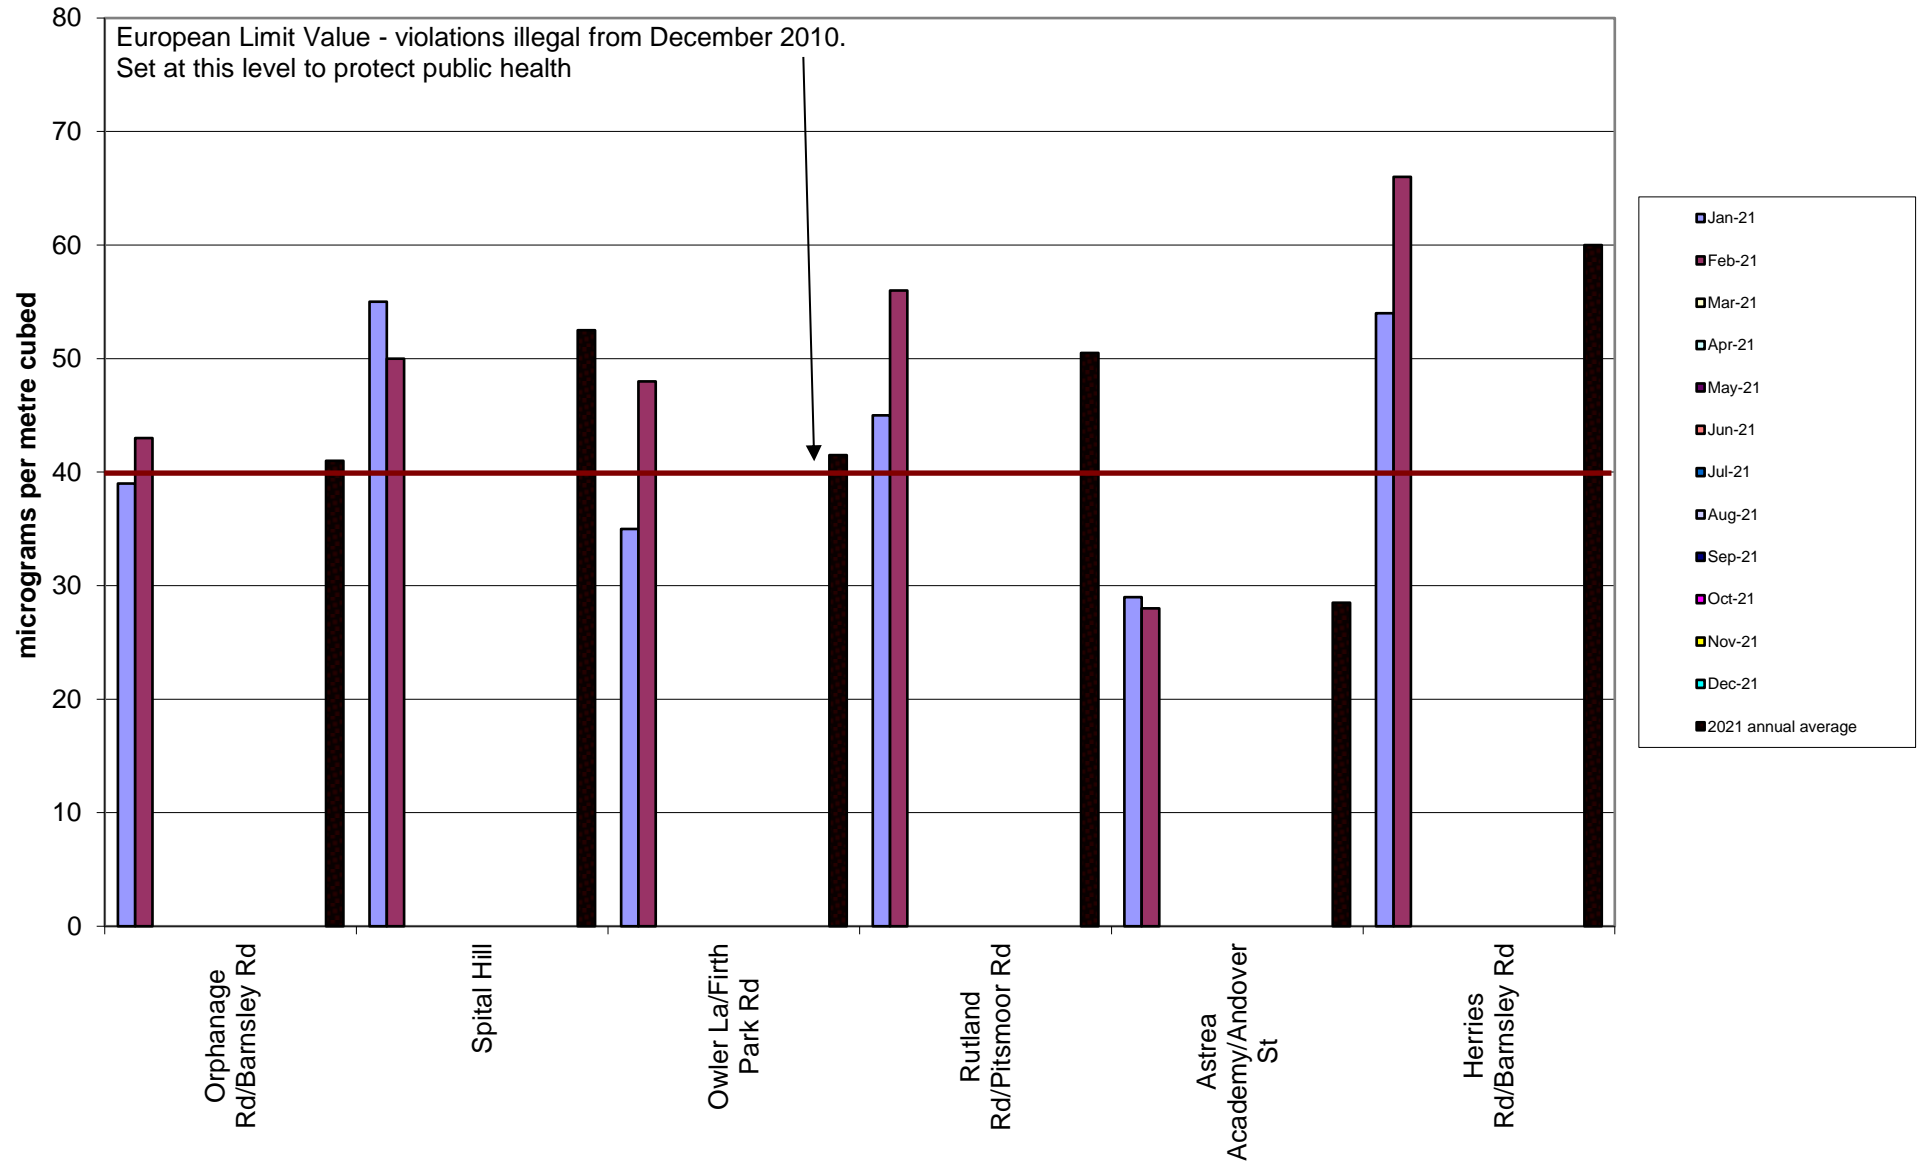

Abbeydale Road Corridor Community Air Quality Monitoring of Nitrogen Dioxide 2021

Burngreave Community Air Quality Monitoring of Nitrogen Dioxide 2021

Carterknowle and Millhouses Community Air Quality Monitoring of Nitrogen Dioxide
2021

Crookes and Broomhill Community Air Quality Monitoring of Nitrogen Dioxide
2021

Crookesmoor Community Air Quality Monitoring of Nitrogen Dioxide 2021

Darnall Community Air Quality Monitoring of Nitrogen Dioxide
2021

Deepcar Community Air Quality Monitoring of Nitrogen Dioxide
2021

Ecclesall Community Air Quality Monitoring of Nitrogen Dioxide 2020

Hallam Community Air Quality Monitoring of Nitrogen Dioxide
2021

Heeley-Meersbrook Community Air Quality Monitoring of Nitrogen Dioxide 2021