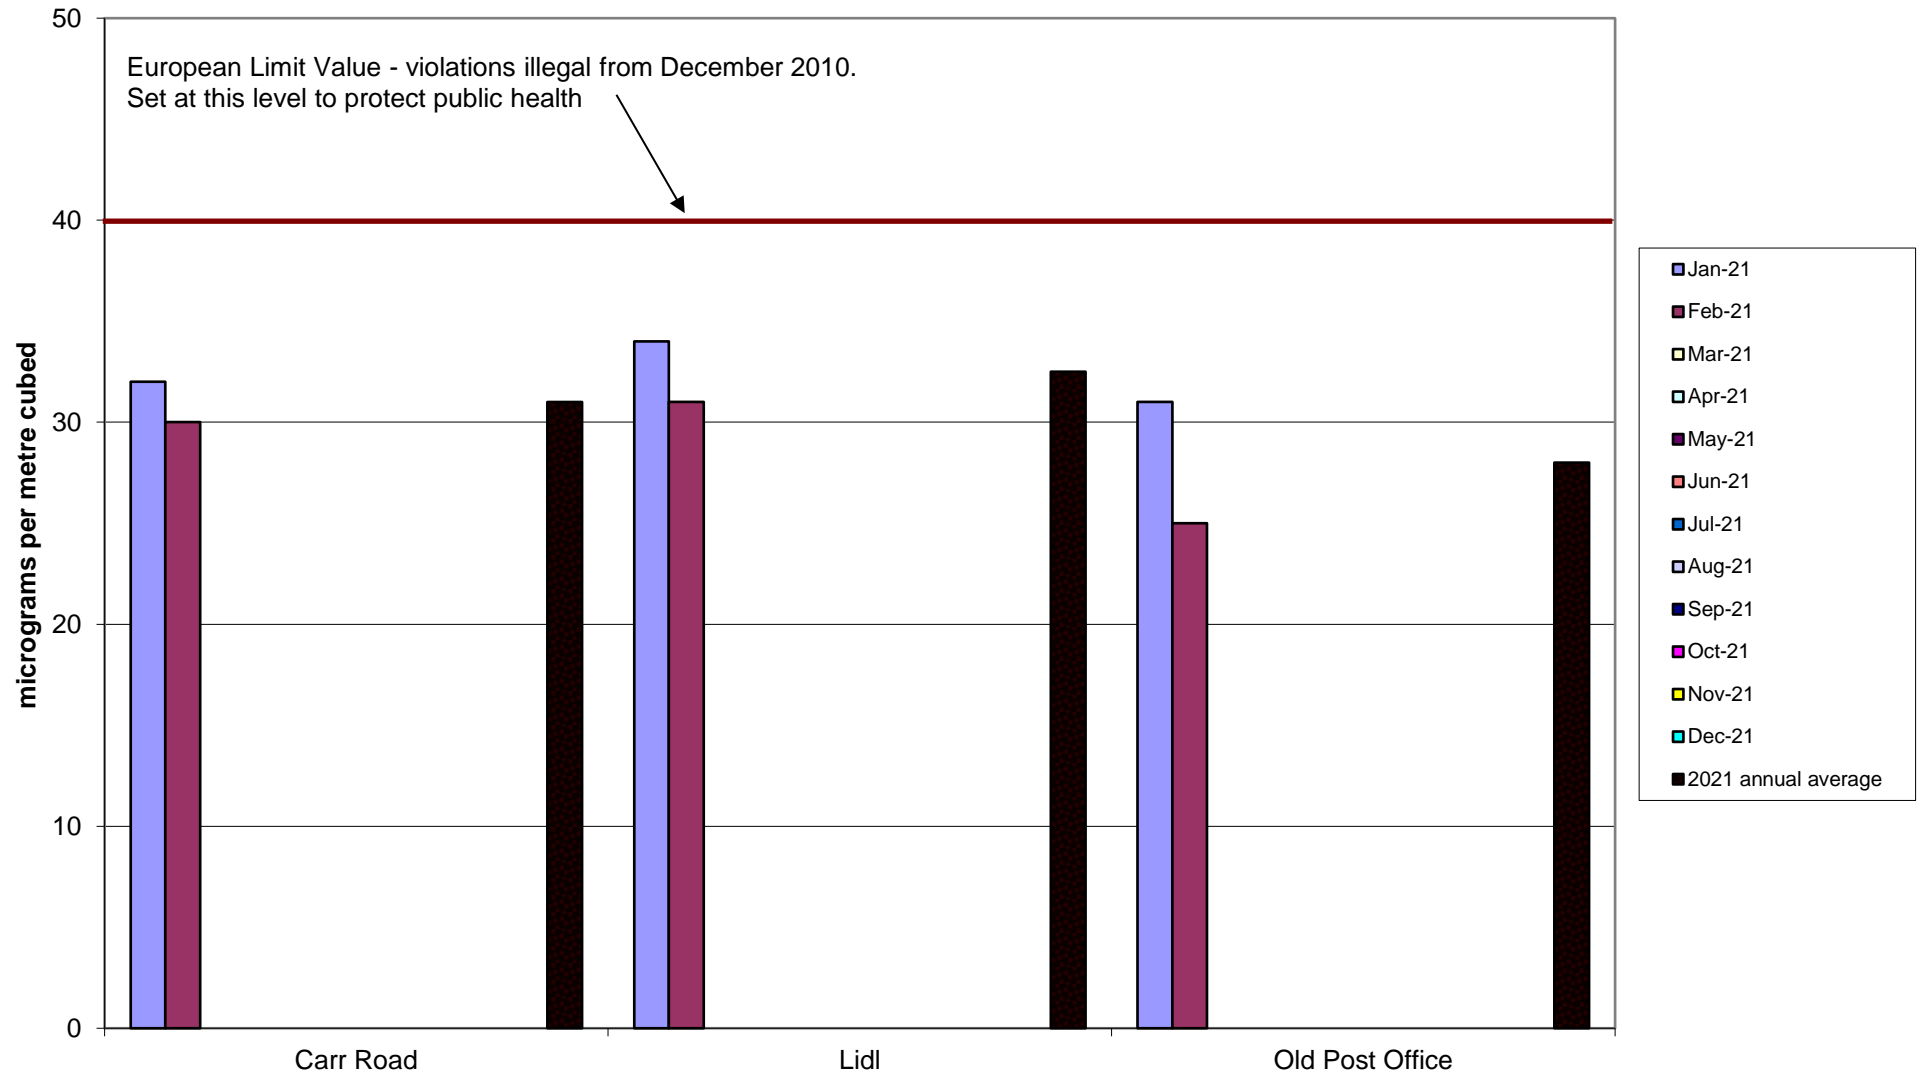

Crookes and Broomhill Community Air Quality Monitoring of Nitrogen Dioxide
2021

Crookesmoor Community Air Quality Monitoring of Nitrogen Dioxide 2021

Darnall Community Air Quality Monitoring of Nitrogen Dioxide
2021

Deepcar Community Air Quality Monitoring of Nitrogen Dioxide
2021

Ecclesall Community Air Quality Monitoring of Nitrogen Dioxide 2020

Hallam Community Air Quality Monitoring of Nitrogen Dioxide
2021

Heeley-Meersbrook Community Air Quality Monitoring of Nitrogen Dioxide 2021