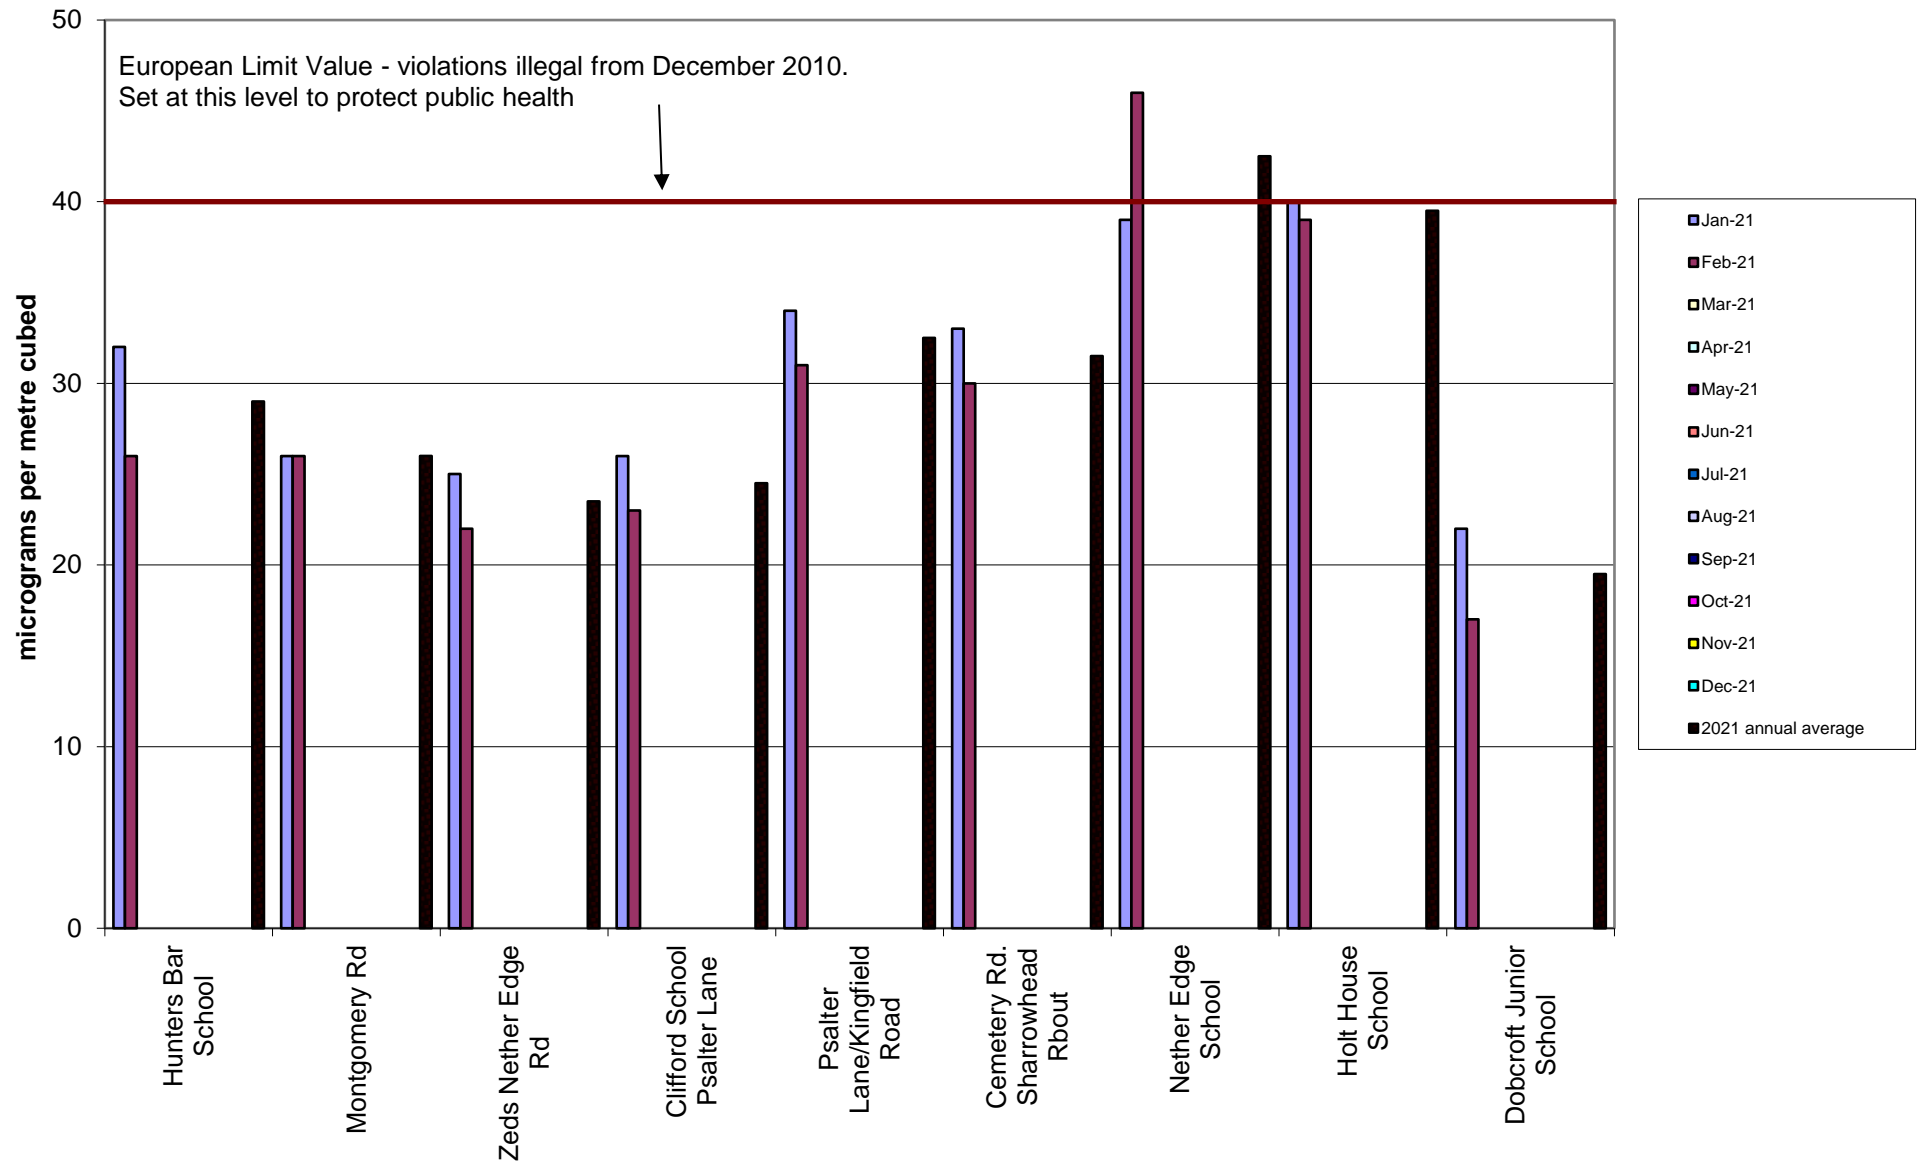

Deepcar Community Air Quality Monitoring of Nitrogen Dioxide
2021

Ecclesall Community Air Quality Monitoring of Nitrogen Dioxide 2020

Hallam Community Air Quality Monitoring of Nitrogen Dioxide
2021

Heeley-Meersbrook Community Air Quality Monitoring of Nitrogen Dioxide 2021

Hunter's Bar School Community Air Quality Monitoring of Nitrogen Dioxide
2021

Kelham Community Air Quality Monitoring of Nitrogen Dioxide
2021

Kelham Island CA Community Air Quality Monitoring of Nitrogen Dioxide 2021

Miscellaneous Community Air Quality Monitoring of Nitrogen Dioxide
2021

Nether Edge Community Air Quality Monitoring of Nitrogen Dioxide 2021

Parkwood Springs Community Air Quality Monitoring of Nitrogen Dioxide
2021

Tinsley Community Air Quality Monitoring of Nitrogen Dioxide
2021

Walkley Community Air Quality Monitoring of Nitrogen Dioxide
2021

Woodseats School Air Quality Monitoring of Nitrogen Dioxide
2021