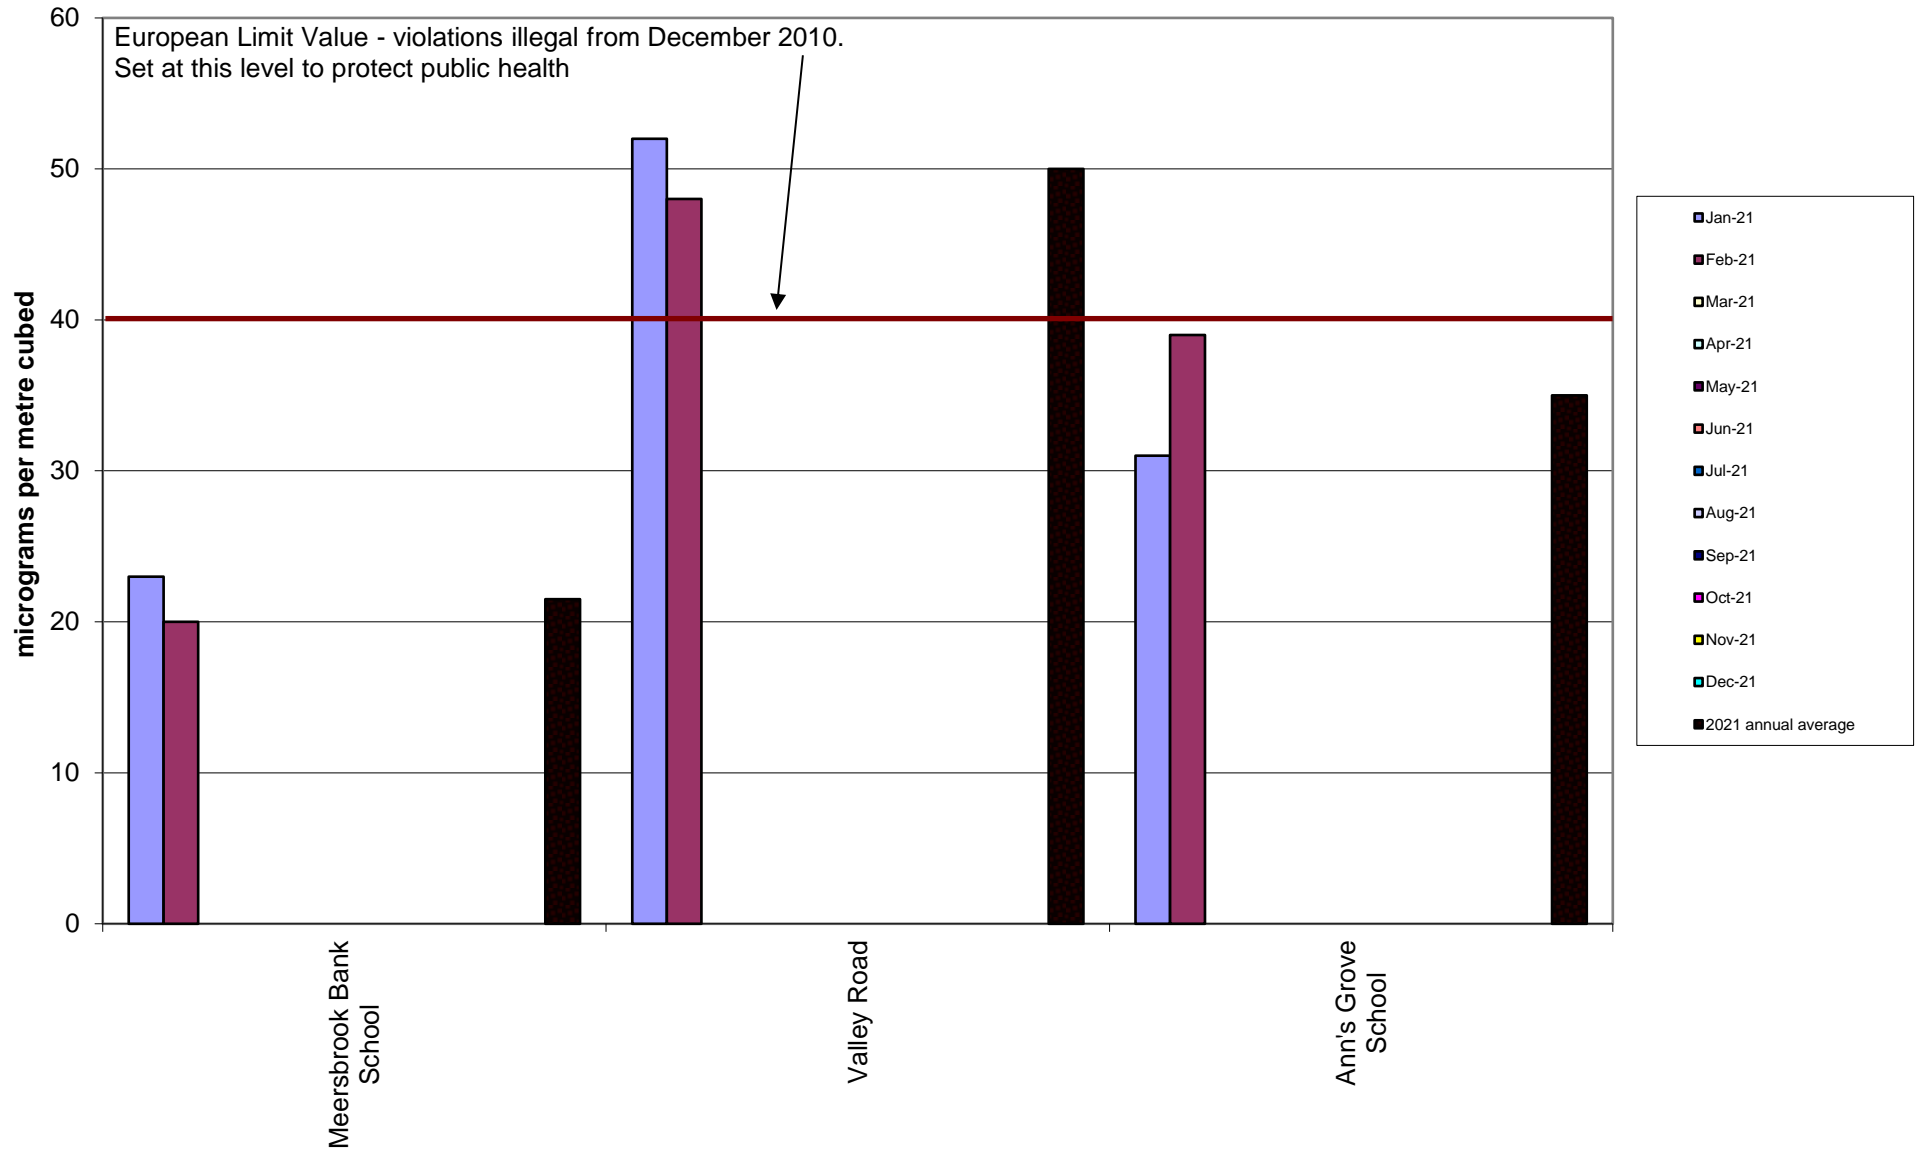

Crookes and Broomhill Community Air Quality Monitoring of Nitrogen Dioxide
2021

Crookesmoor Community Air Quality Monitoring of Nitrogen Dioxide 2021

Darnall Community Air Quality Monitoring of Nitrogen Dioxide
2021

Deepcar Community Air Quality Monitoring of Nitrogen Dioxide
2021

Ecclesall Community Air Quality Monitoring of Nitrogen Dioxide 2020

Hallam Community Air Quality Monitoring of Nitrogen Dioxide
2021

Heeley-Meersbrook Community Air Quality Monitoring of Nitrogen Dioxide 2021