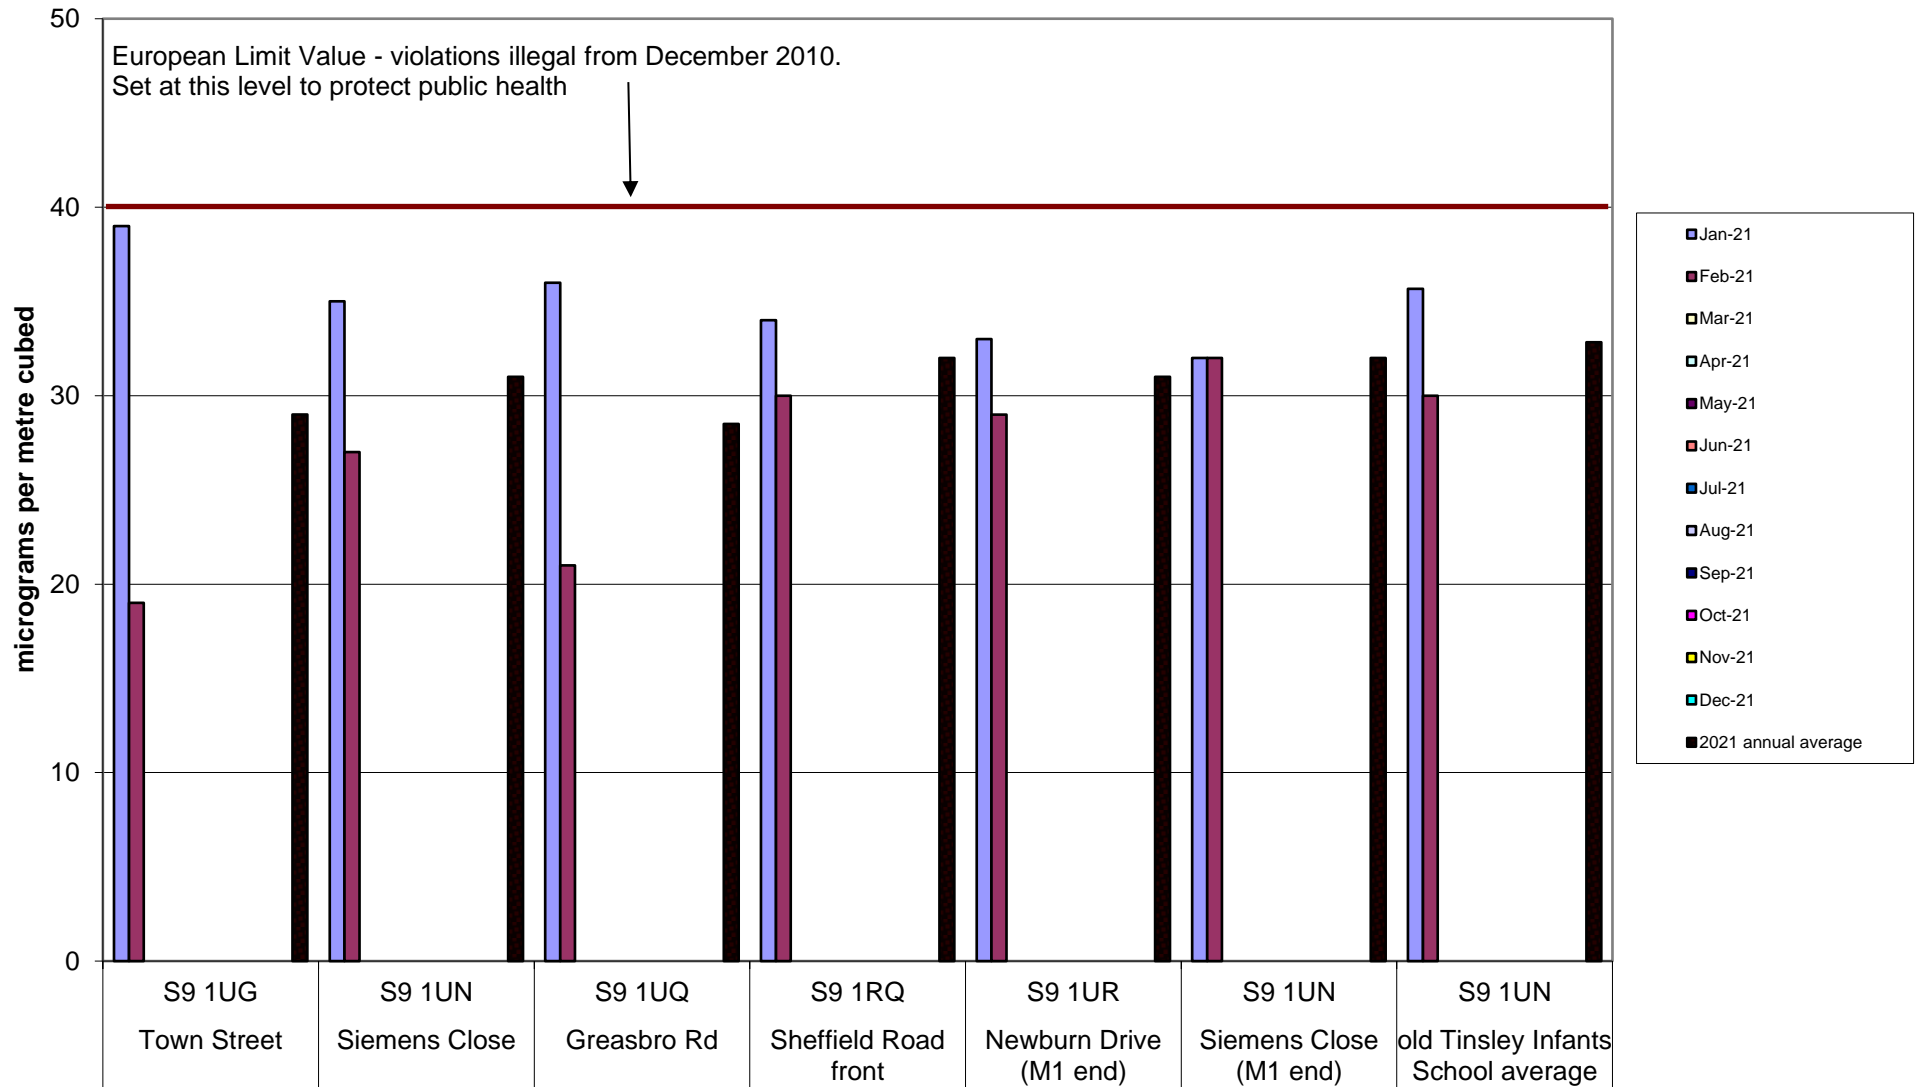

Miscellaneous Community Air Quality Monitoring of Nitrogen Dioxide
2021

Nether Edge Community Air Quality Monitoring of Nitrogen Dioxide 2021

Parkwood Springs Community Air Quality Monitoring of Nitrogen Dioxide
2021

Tinsley Community Air Quality Monitoring of Nitrogen Dioxide
2021

Walkley Community Air Quality Monitoring of Nitrogen Dioxide
2021

Woodseats School Air Quality Monitoring of Nitrogen Dioxide
2021