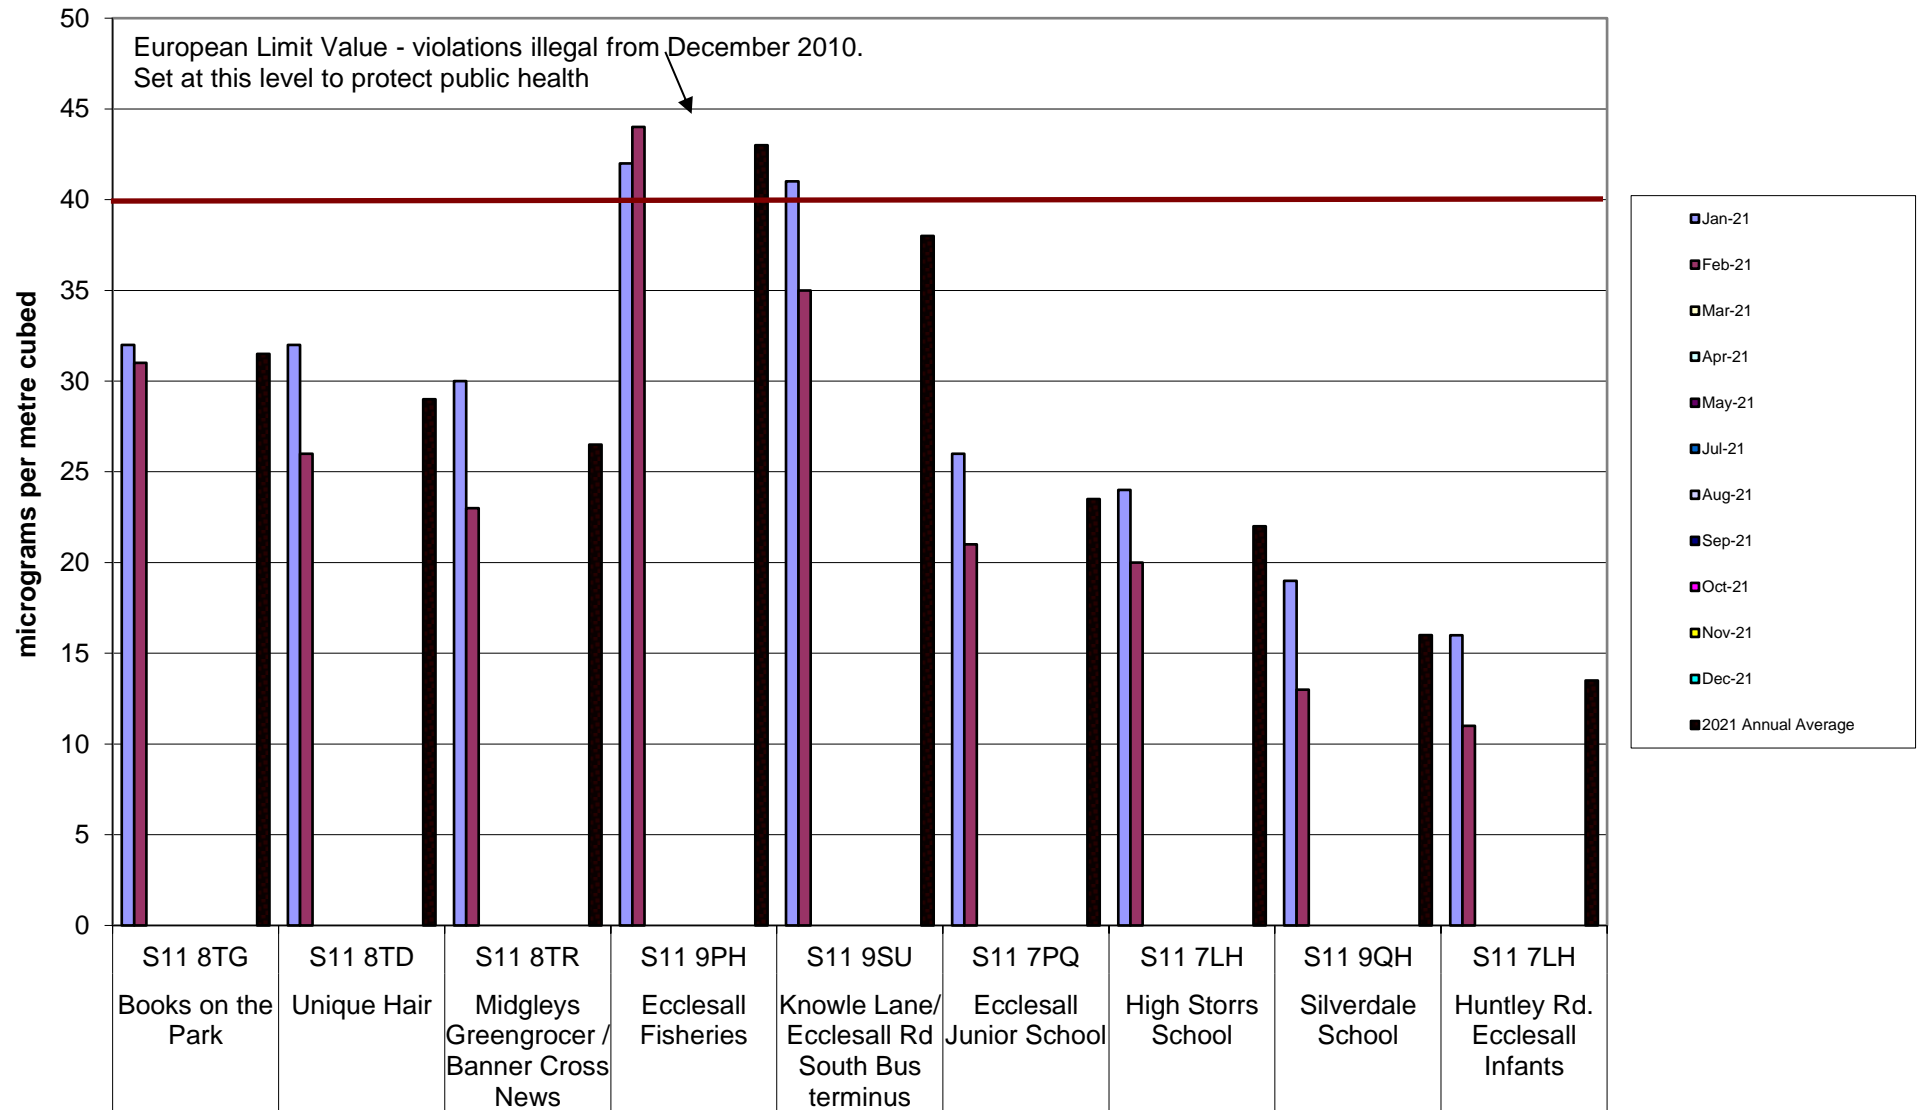

Crookes and Broomhill Community Air Quality Monitoring of Nitrogen Dioxide
2021

Crookesmoor Community Air Quality Monitoring of Nitrogen Dioxide 2021

Darnall Community Air Quality Monitoring of Nitrogen Dioxide
2021

Deepcar Community Air Quality Monitoring of Nitrogen Dioxide
2021

Ecclesall Community Air Quality Monitoring of Nitrogen Dioxide 2020

Hallam Community Air Quality Monitoring of Nitrogen Dioxide
2021

Heeley-Meersbrook Community Air Quality Monitoring of Nitrogen Dioxide 2021