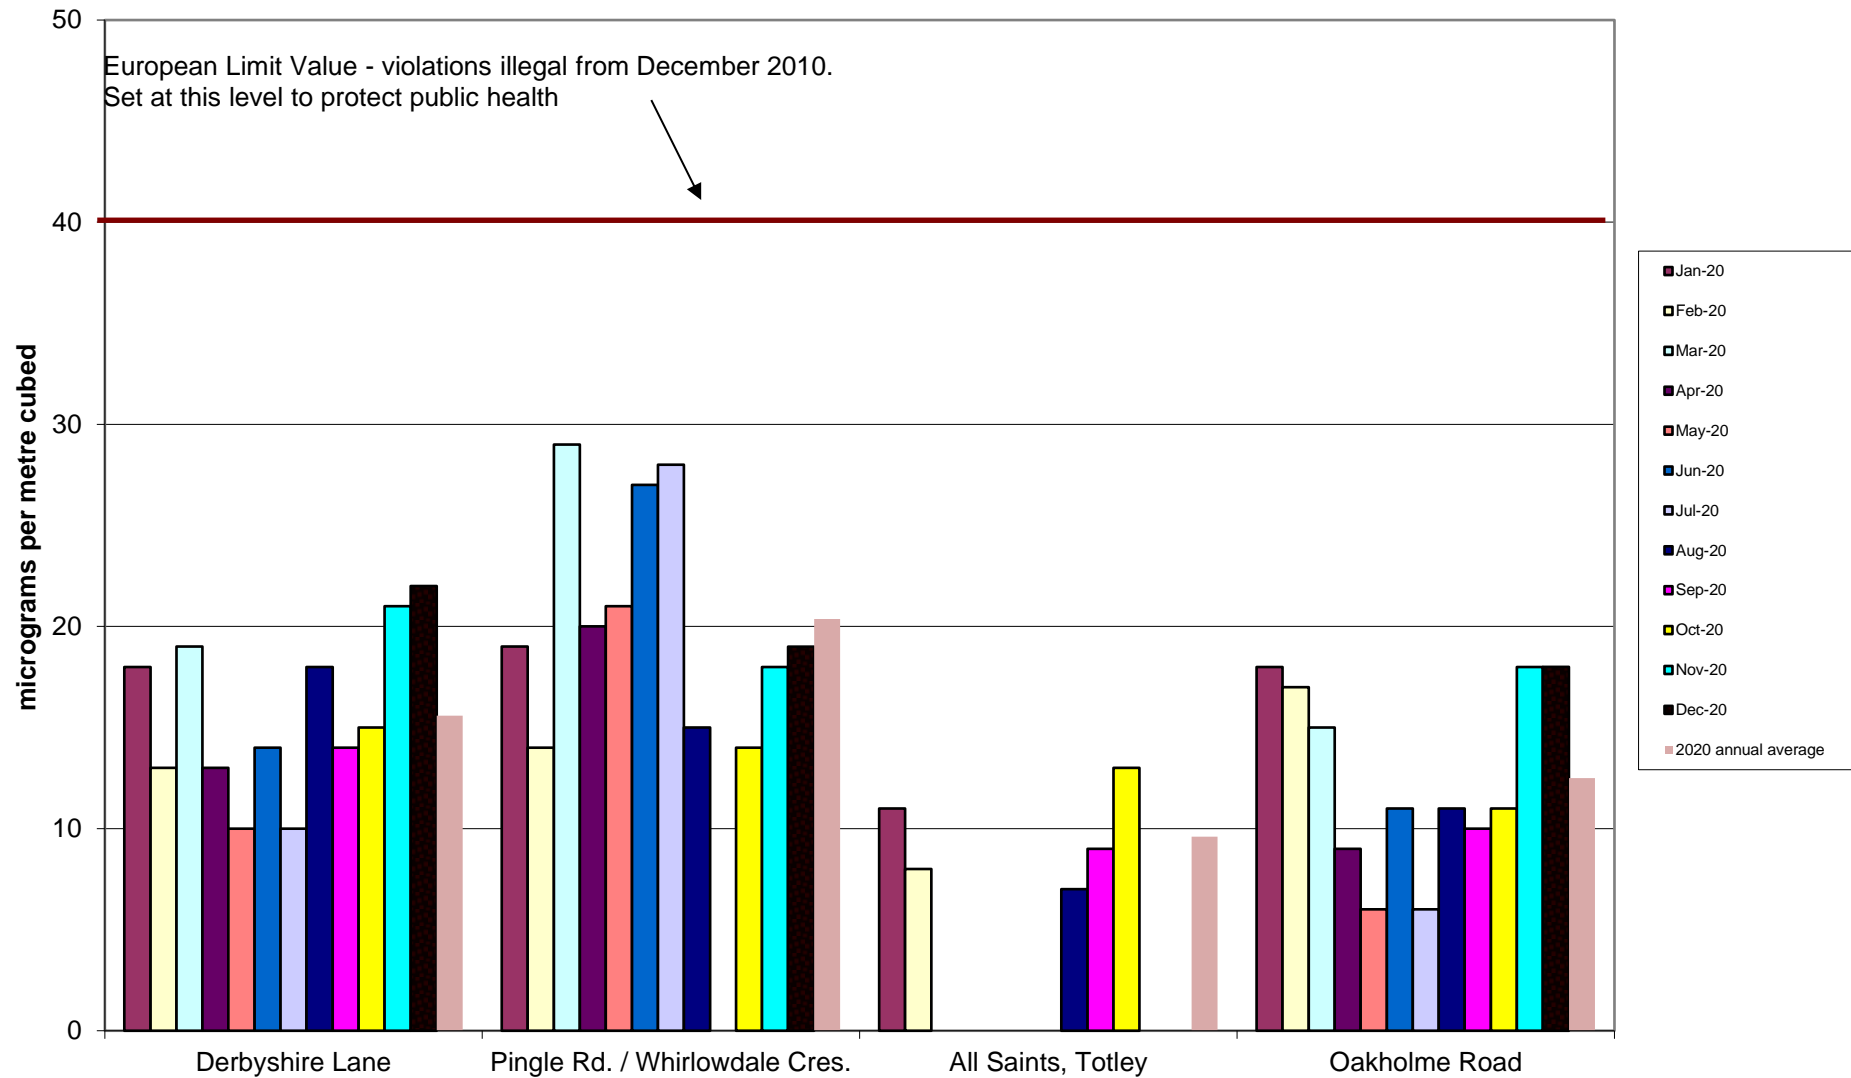

Deepcar Community Air Quality Monitoring of Nitrogen Dioxide
2020

Ecclesall Community Air Quality Monitoring of Nitrogen Dioxide 2020

Hallam Community Air Quality Monitoring of Nitrogen Dioxide 2020

Heeley-Meersbrook Community Air Quality Monitoring of Nitrogen Dioxide 2020

Hunter's Bar School Community Air Quality Monitoring of Nitrogen Dioxide
2020

Kelham Community Air Quality Monitoring of Nitrogen Dioxide
2020

Kelham Island CA Community Air Quality Monitoring of Nitrogen Dioxide 2020

Miscellaneous Community Air Quality Monitoring of Nitrogen Dioxide
2020

Nether Edge Community Air Quality Monitoring of Nitrogen Dioxide
2020

Parkwood Springs Community Air Quality Monitoring of Nitrogen Dioxide
2020