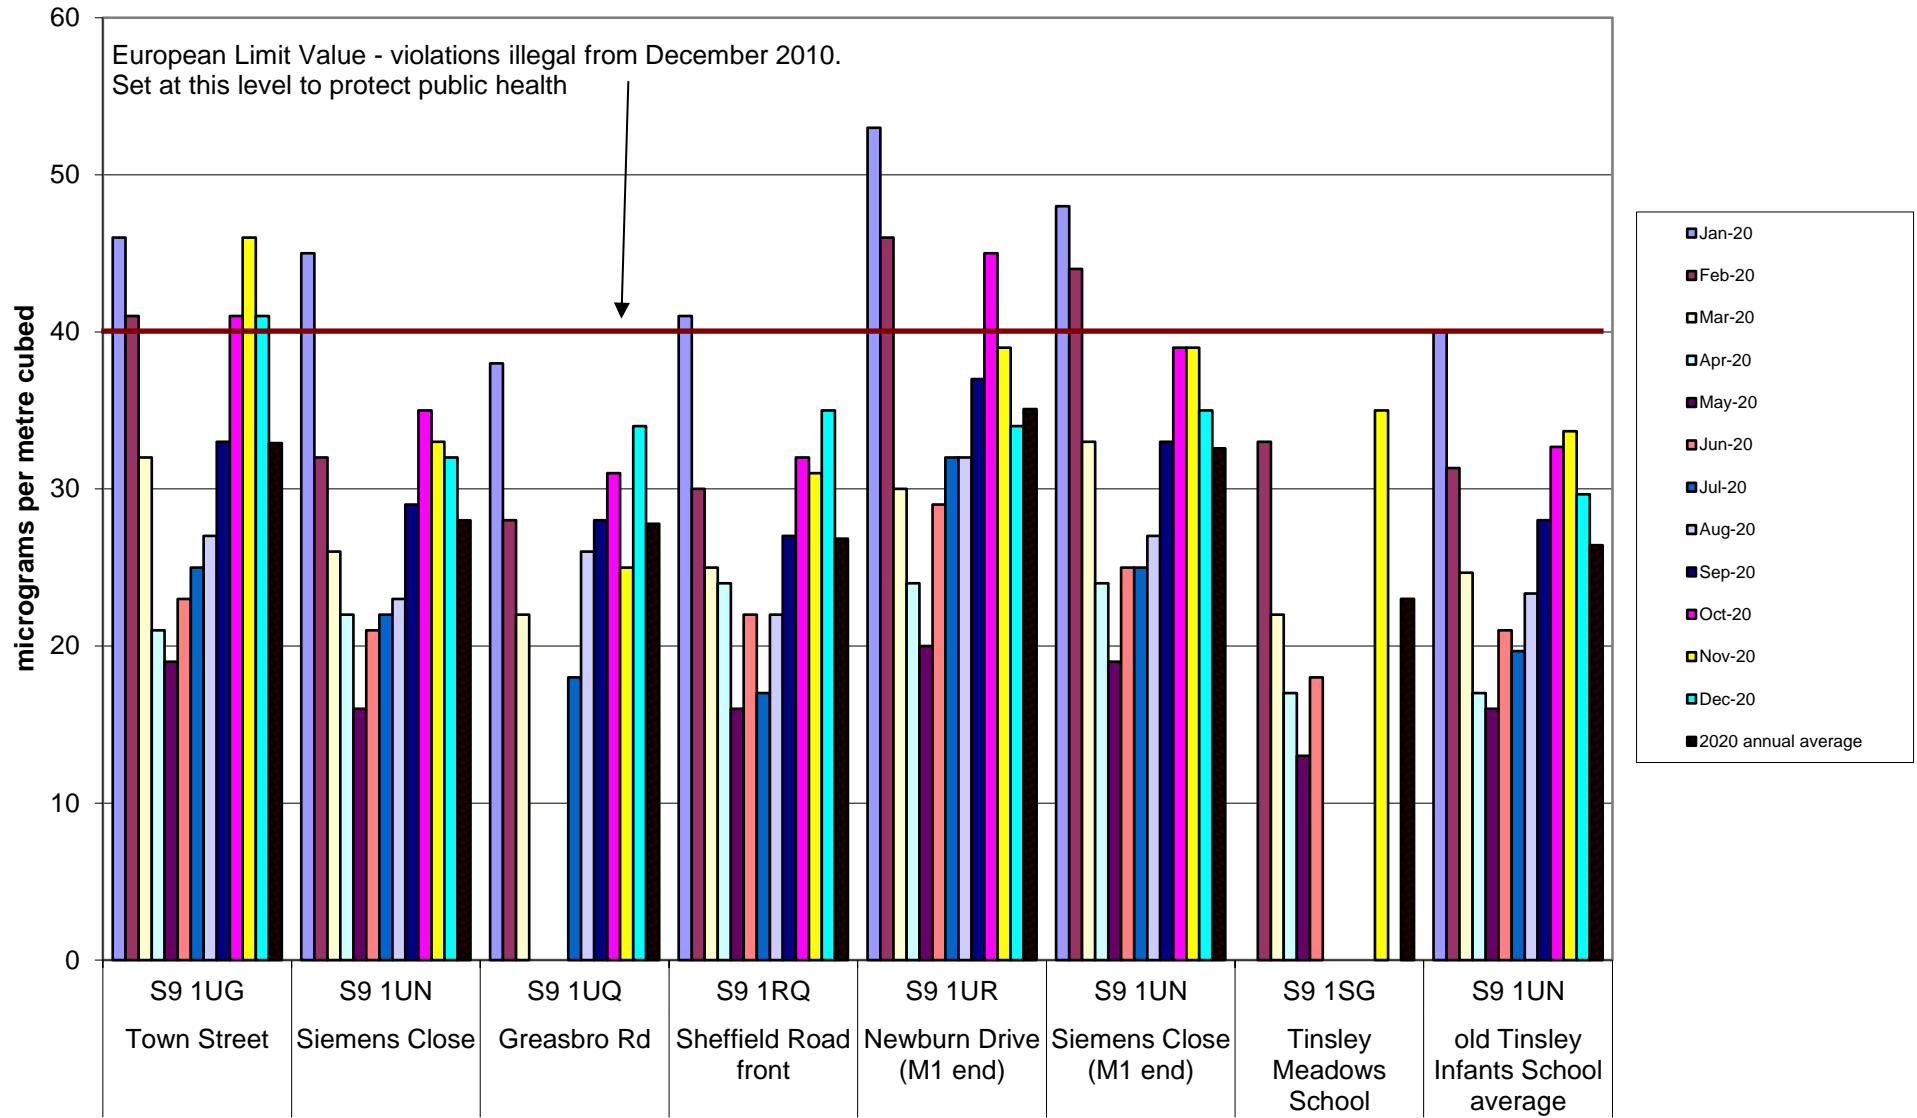

Hunter's Bar School Community Air Quality Monitoring of Nitrogen Dioxide
2020

Kelham Community Air Quality Monitoring of Nitrogen Dioxide
2020

Kelham Island CA Community Air Quality Monitoring of Nitrogen Dioxide 2020

Miscellaneous Community Air Quality Monitoring of Nitrogen Dioxide
2020

Nether Edge Community Air Quality Monitoring of Nitrogen Dioxide
2020

Parkwood Springs Community Air Quality Monitoring of Nitrogen Dioxide
2020

Tinsley Community Air Quality Monitoring of Nitrogen Dioxide
2020

Walkley Community Air Quality Monitoring of Nitrogen Dioxide
2020

Woodseats School Air Quality Monitoring of Nitrogen Dioxide
2020