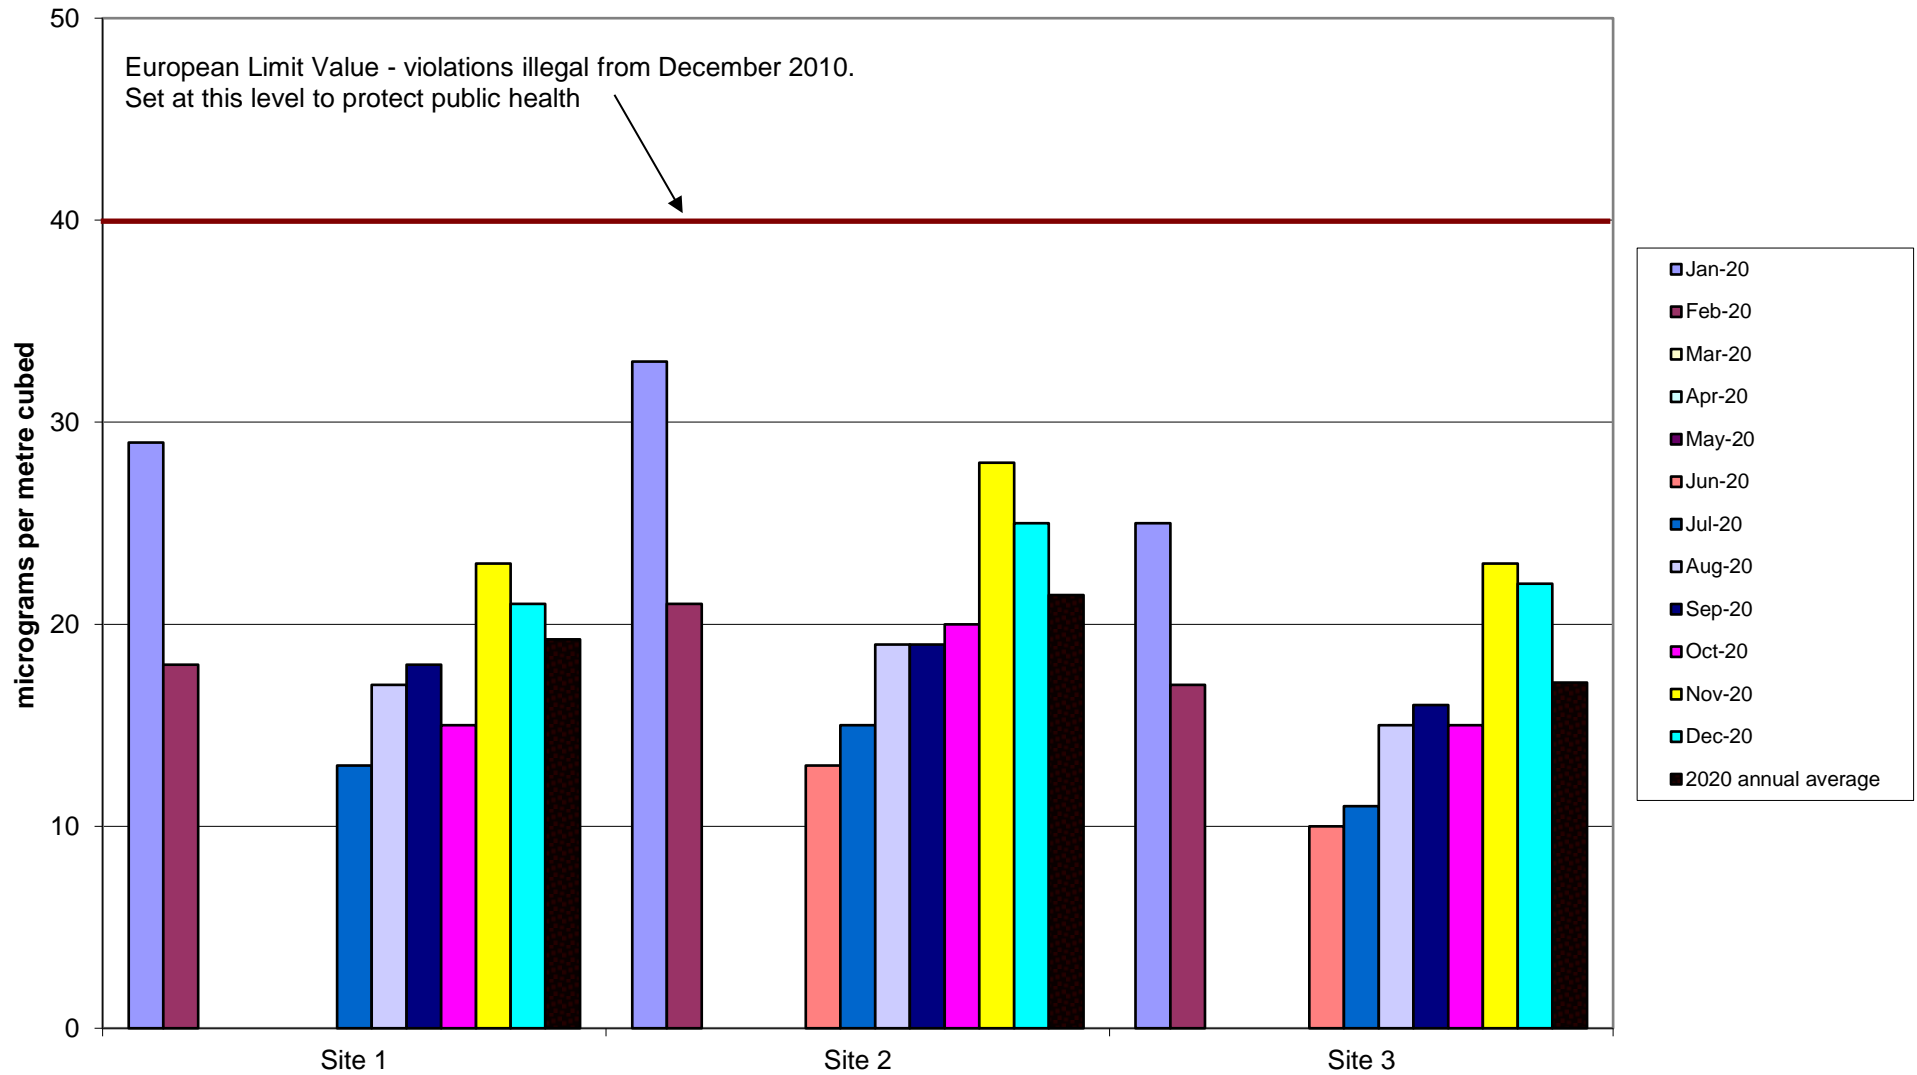

Hunter's Bar School Community Air Quality Monitoring of Nitrogen Dioxide
2020