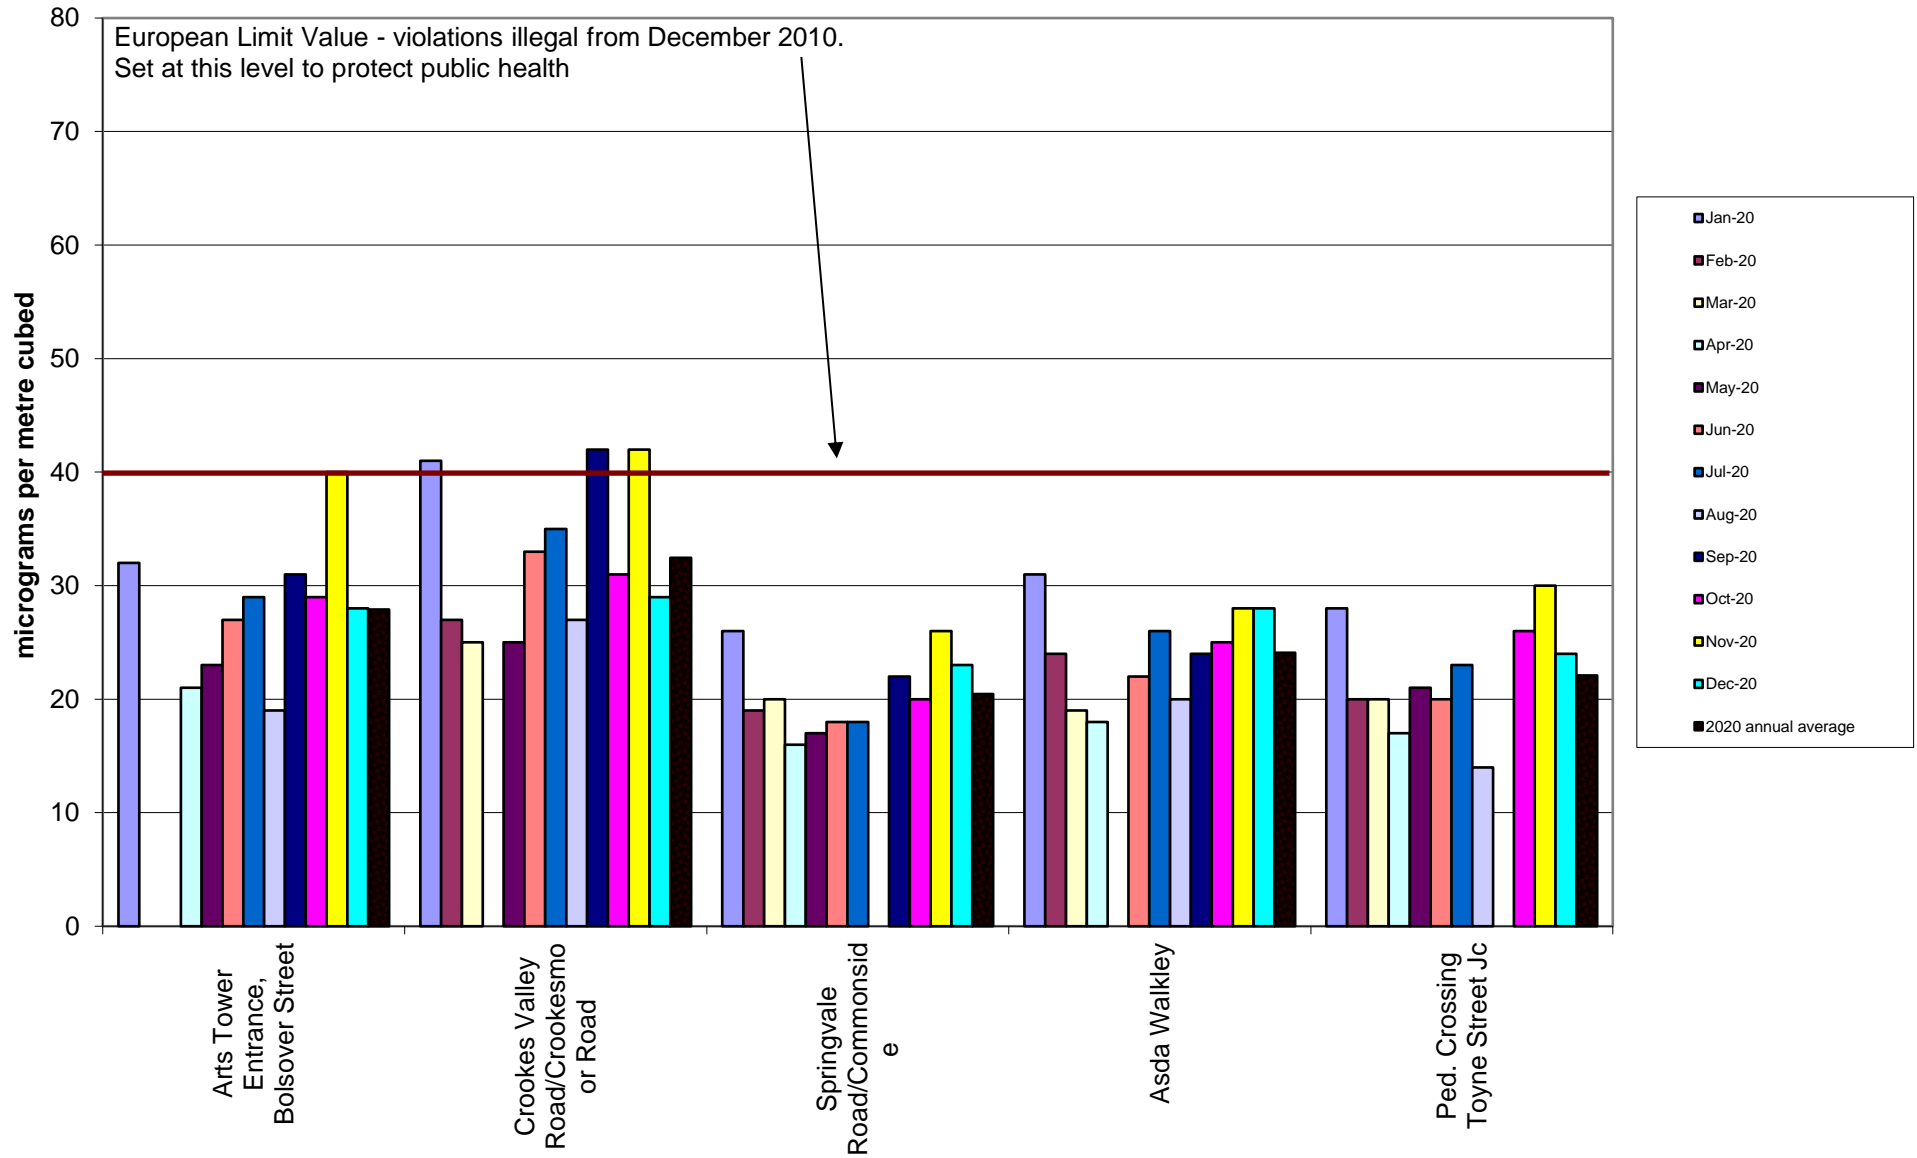

Abbeyle Road Corridor Community Air Quality Monitoring of Nitrogen Dioxide 2020

Burngreave Community Air Quality Monitoring of Nitrogen Dioxide 2020

Carterknowle and Millhouses Community Air Quality Monitoring of Nitrogen Dioxide
2020

Crookes and Broomhill Community Air Quality Monitoring of Nitrogen Dioxide
2020

Crookesmoor Community Air Quality Monitoring of Nitrogen Dioxide
2020

Darnall Community Air Quality Monitoring of Nitrogen Dioxide 2020

Deepcar Community Air Quality Monitoring of Nitrogen Dioxide
2020

Ecclesall Community Air Quality Monitoring of Nitrogen Dioxide 2020

Hallam Community Air Quality Monitoring of Nitrogen Dioxide 2020

Heeley-Meersbrook Community Air Quality Monitoring of Nitrogen Dioxide 2020