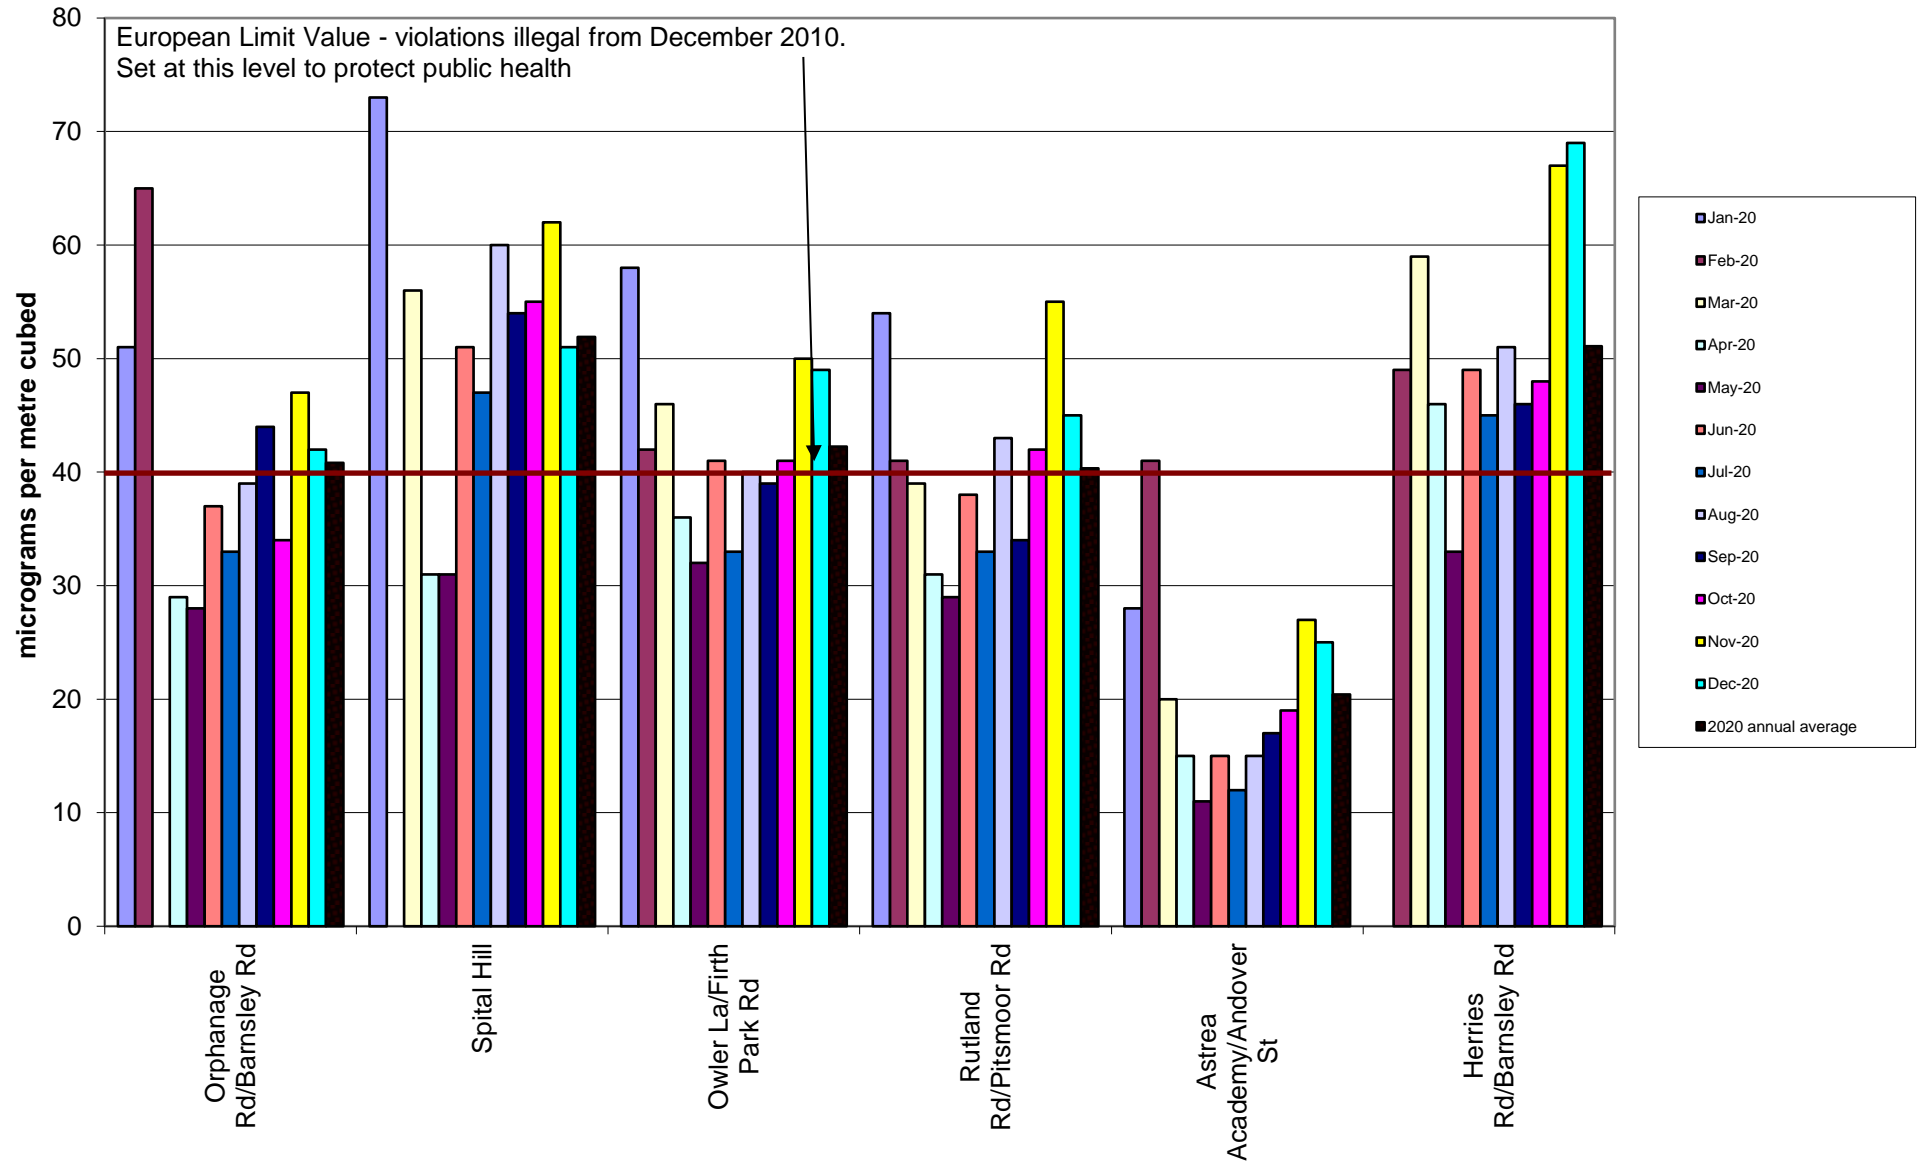

Abbeyle Road Corridor Community Air Quality Monitoring of Nitrogen Dioxide 2020

Burngreave Community Air Quality Monitoring of Nitrogen Dioxide 2020

Carterknowle and Millhouses Community Air Quality Monitoring of Nitrogen Dioxide
2020

Crookes and Broomhill Community Air Quality Monitoring of Nitrogen Dioxide
2020

Crookesmoor Community Air Quality Monitoring of Nitrogen Dioxide
2020

Darnall Community Air Quality Monitoring of Nitrogen Dioxide 2020

Deepcar Community Air Quality Monitoring of Nitrogen Dioxide
2020

Ecclesall Community Air Quality Monitoring of Nitrogen Dioxide 2020

Hallam Community Air Quality Monitoring of Nitrogen Dioxide 2020

Heeley-Meersbrook Community Air Quality Monitoring of Nitrogen Dioxide 2020