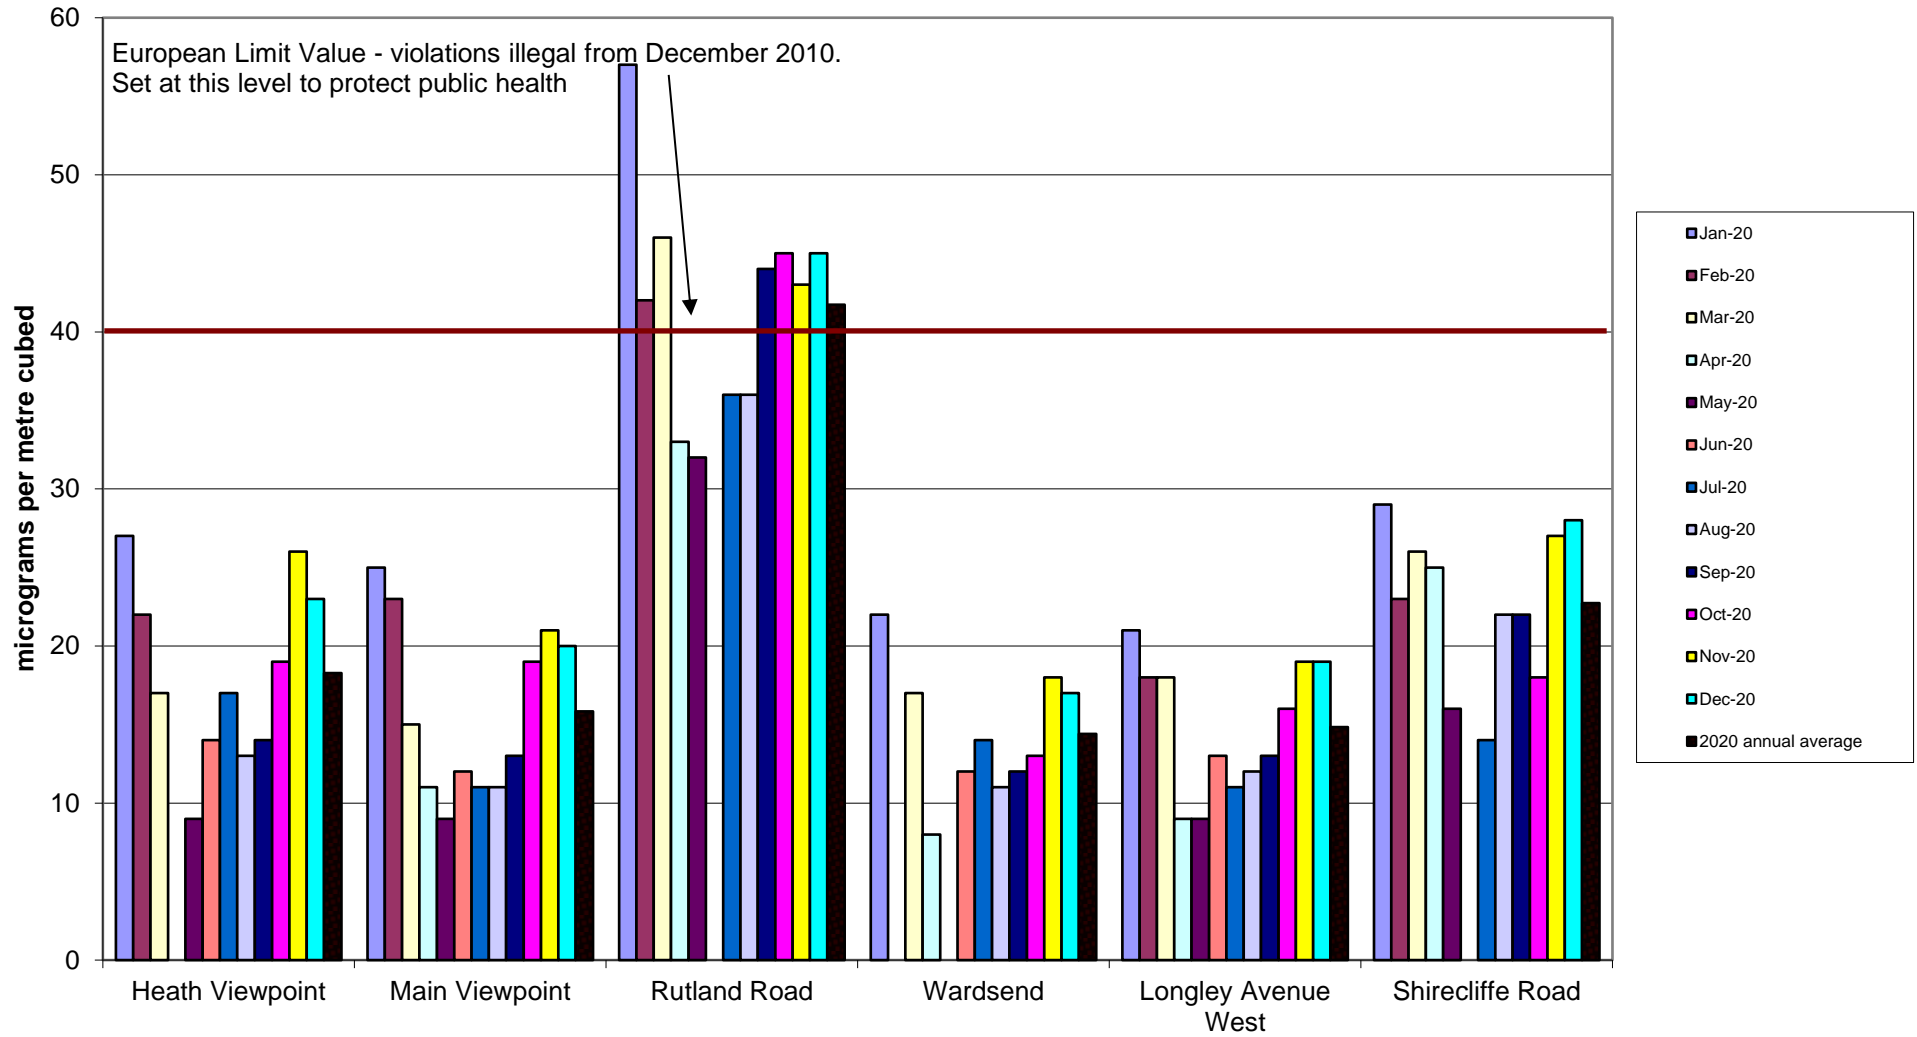

Deepcar Community Air Quality Monitoring of Nitrogen Dioxide
2020

Ecclesall Community Air Quality Monitoring of Nitrogen Dioxide 2020

Hallam Community Air Quality Monitoring of Nitrogen Dioxide 2020

Heeley-Meersbrook Community Air Quality Monitoring of Nitrogen Dioxide 2020

Hunter's Bar School Community Air Quality Monitoring of Nitrogen Dioxide
2020

Kelham Community Air Quality Monitoring of Nitrogen Dioxide
2020

Kelham Island CA Community Air Quality Monitoring of Nitrogen Dioxide 2020

Miscellaneous Community Air Quality Monitoring of Nitrogen Dioxide
2020

Nether Edge Community Air Quality Monitoring of Nitrogen Dioxide
2020

Parkwood Springs Community Air Quality Monitoring of Nitrogen Dioxide
2020

Tinsley Community Air Quality Monitoring of Nitrogen Dioxide
2020

Walkley Community Air Quality Monitoring of Nitrogen Dioxide
2020

Woodseats School Air Quality Monitoring of Nitrogen Dioxide
2020