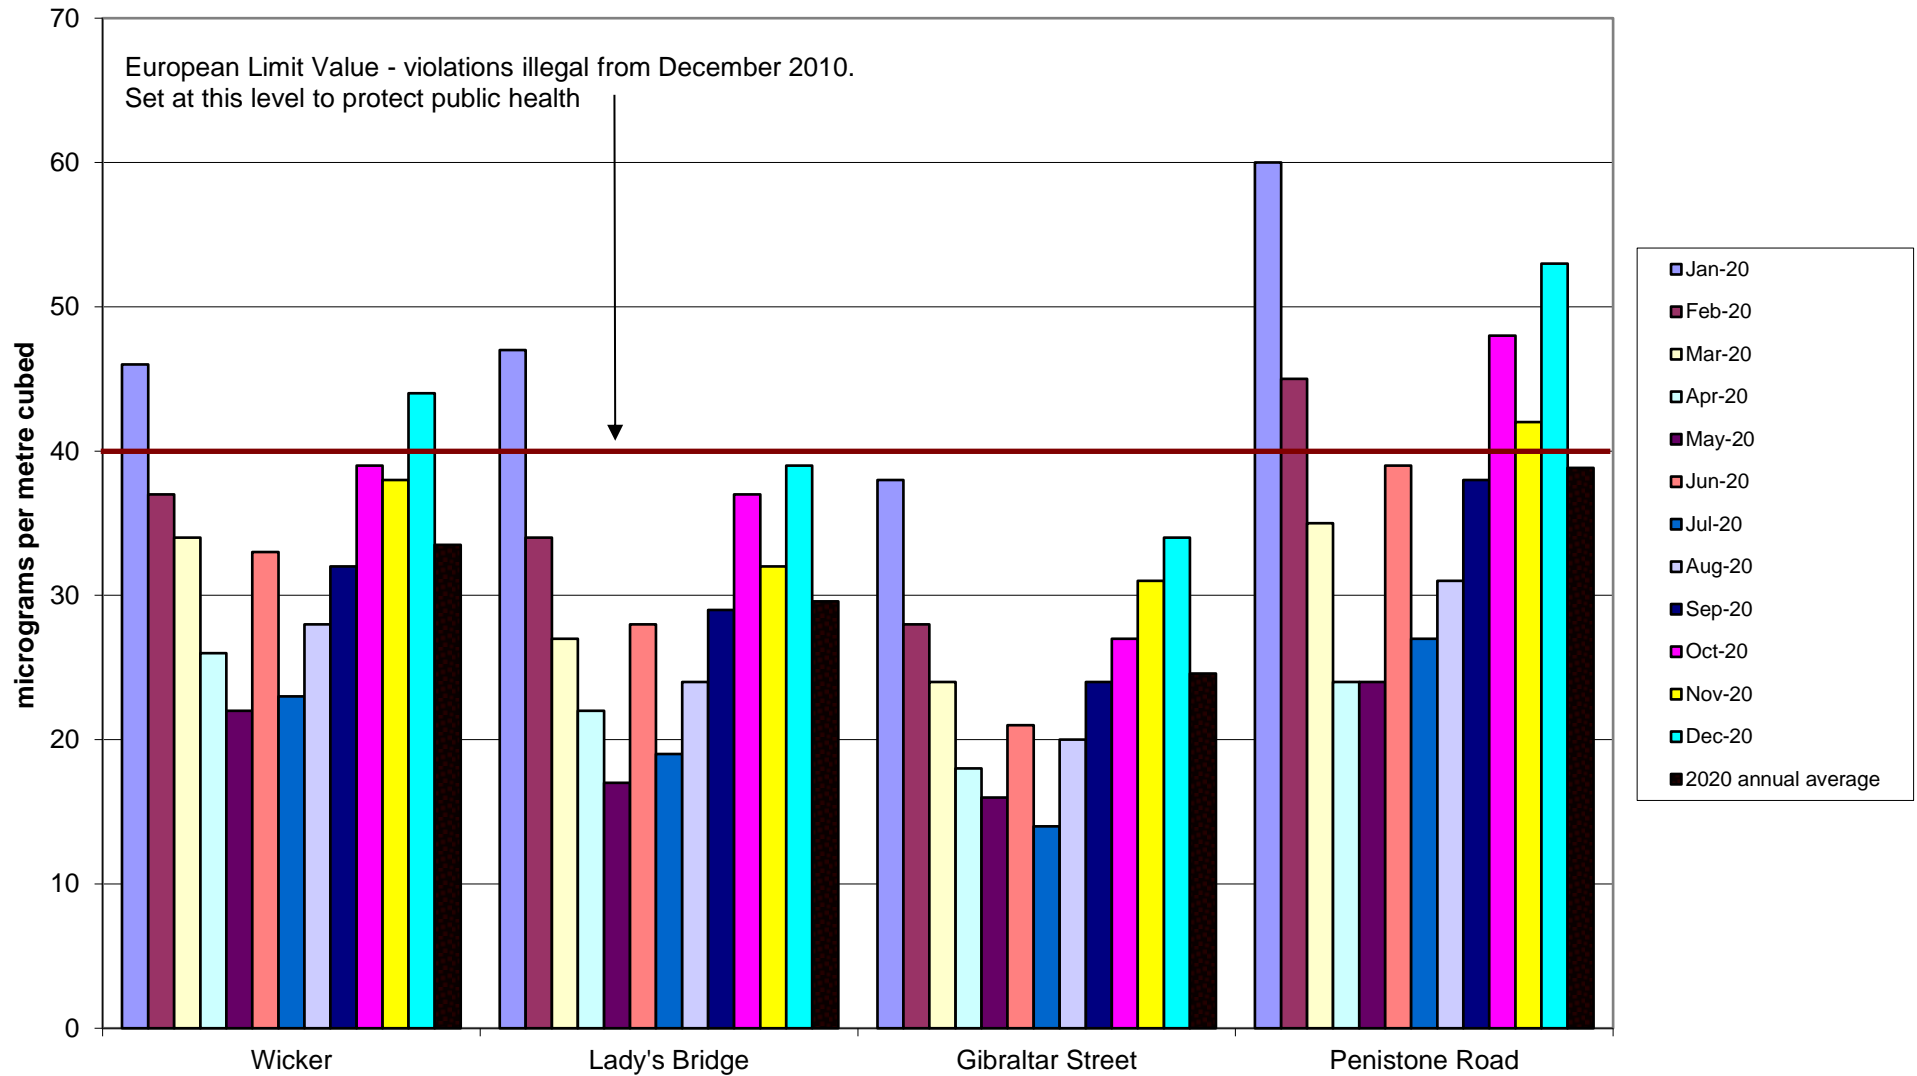

Crookes and Broomhill Community Air Quality Monitoring of Nitrogen Dioxide
2020

Crookesmoor Community Air Quality Monitoring of Nitrogen Dioxide
2020

Darnall Community Air Quality Monitoring of Nitrogen Dioxide 2020

Deepcar Community Air Quality Monitoring of Nitrogen Dioxide
2020

Ecclesall Community Air Quality Monitoring of Nitrogen Dioxide 2020

Hallam Community Air Quality Monitoring of Nitrogen Dioxide 2020

Heeley-Meersbrook Community Air Quality Monitoring of Nitrogen Dioxide 2020

Hunter's Bar School Community Air Quality Monitoring of Nitrogen Dioxide
2020

Kelham Community Air Quality Monitoring of Nitrogen Dioxide
2020

Kelham Island CA Community Air Quality Monitoring of Nitrogen Dioxide 2020