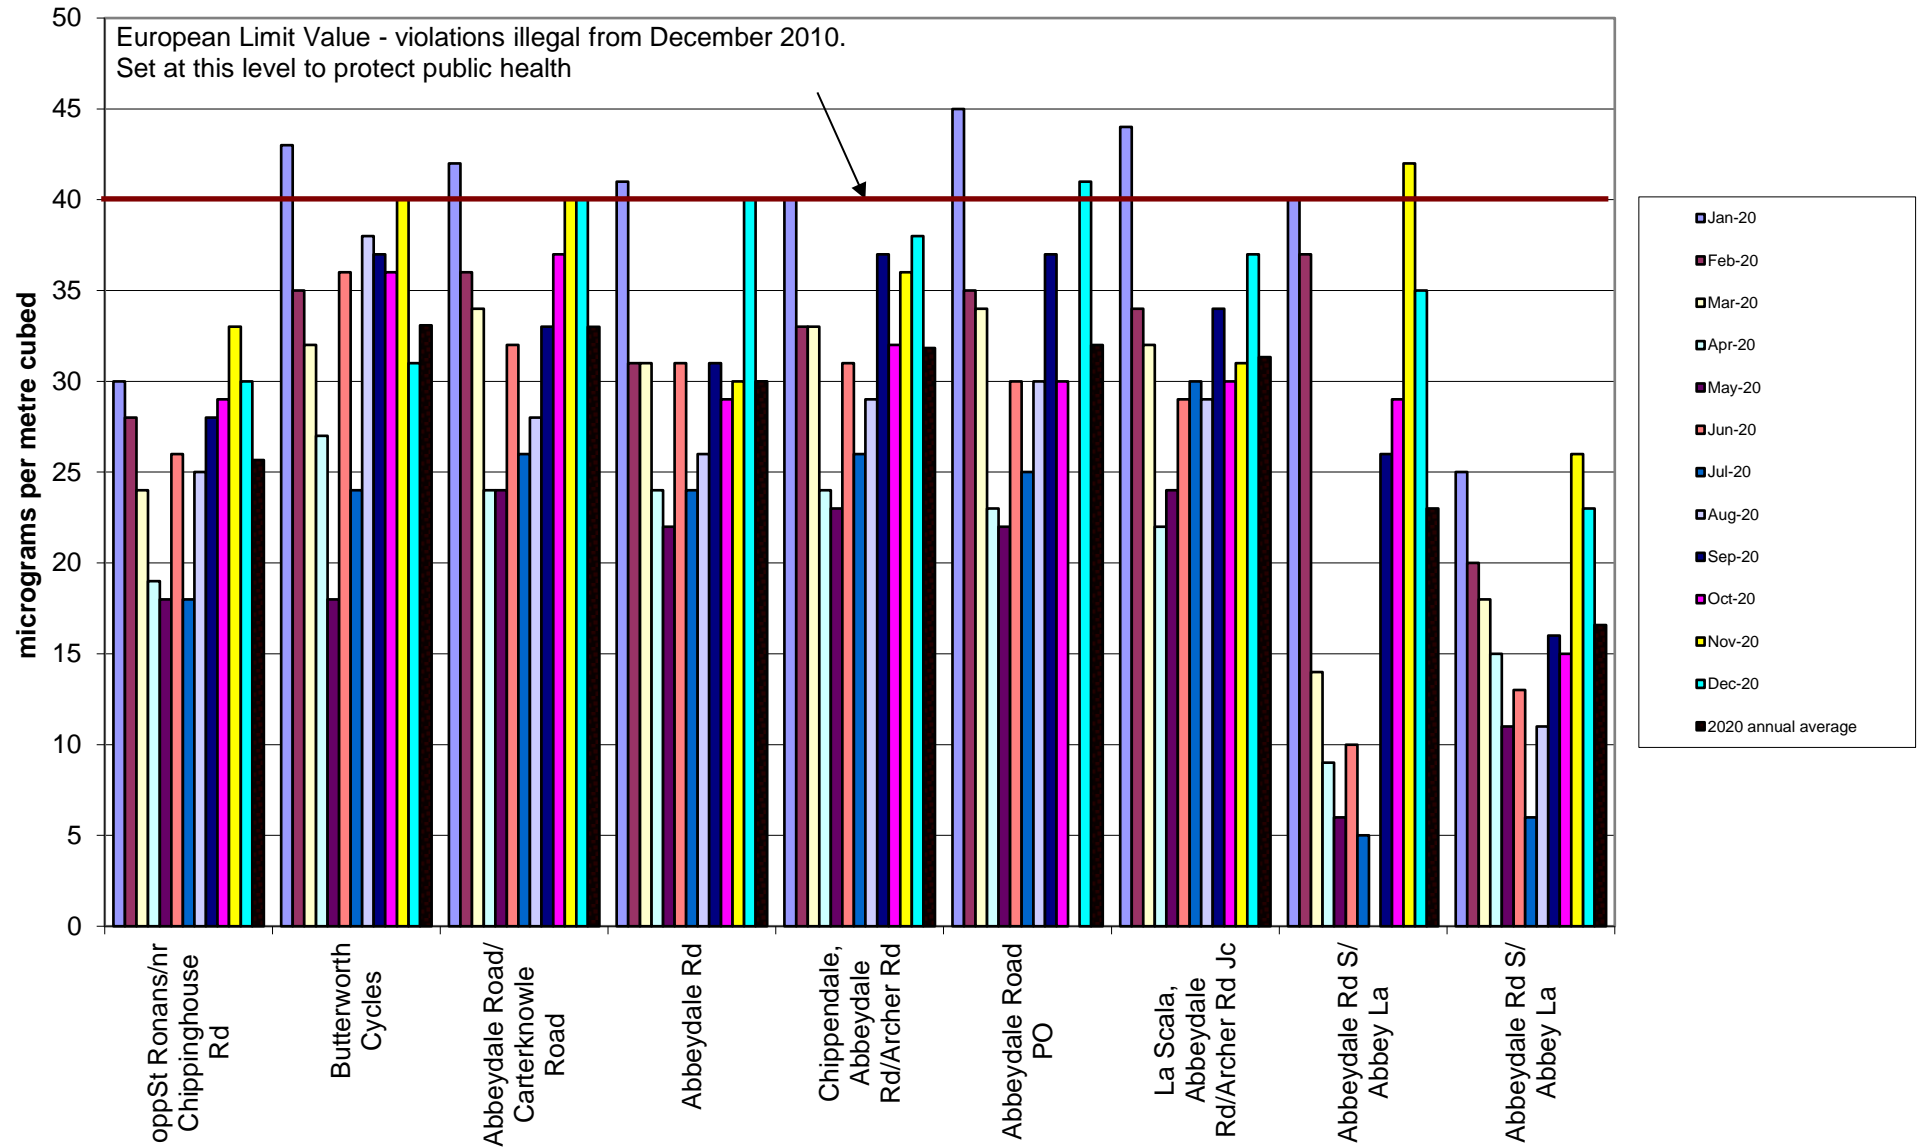

Abbeyle Road Corridor Community Air Quality Monitoring of Nitrogen Dioxide 2020

Burngreave Community Air Quality Monitoring of Nitrogen Dioxide 2020

Carterknowle and Millhouses Community Air Quality Monitoring of Nitrogen Dioxide
2020

Crookes and Broomhill Community Air Quality Monitoring of Nitrogen Dioxide
2020

Crookesmoor Community Air Quality Monitoring of Nitrogen Dioxide
2020

Darnall Community Air Quality Monitoring of Nitrogen Dioxide 2020

Deepcar Community Air Quality Monitoring of Nitrogen Dioxide
2020

Ecclesall Community Air Quality Monitoring of Nitrogen Dioxide 2020

Hallam Community Air Quality Monitoring of Nitrogen Dioxide 2020

Heeley-Meersbrook Community Air Quality Monitoring of Nitrogen Dioxide 2020