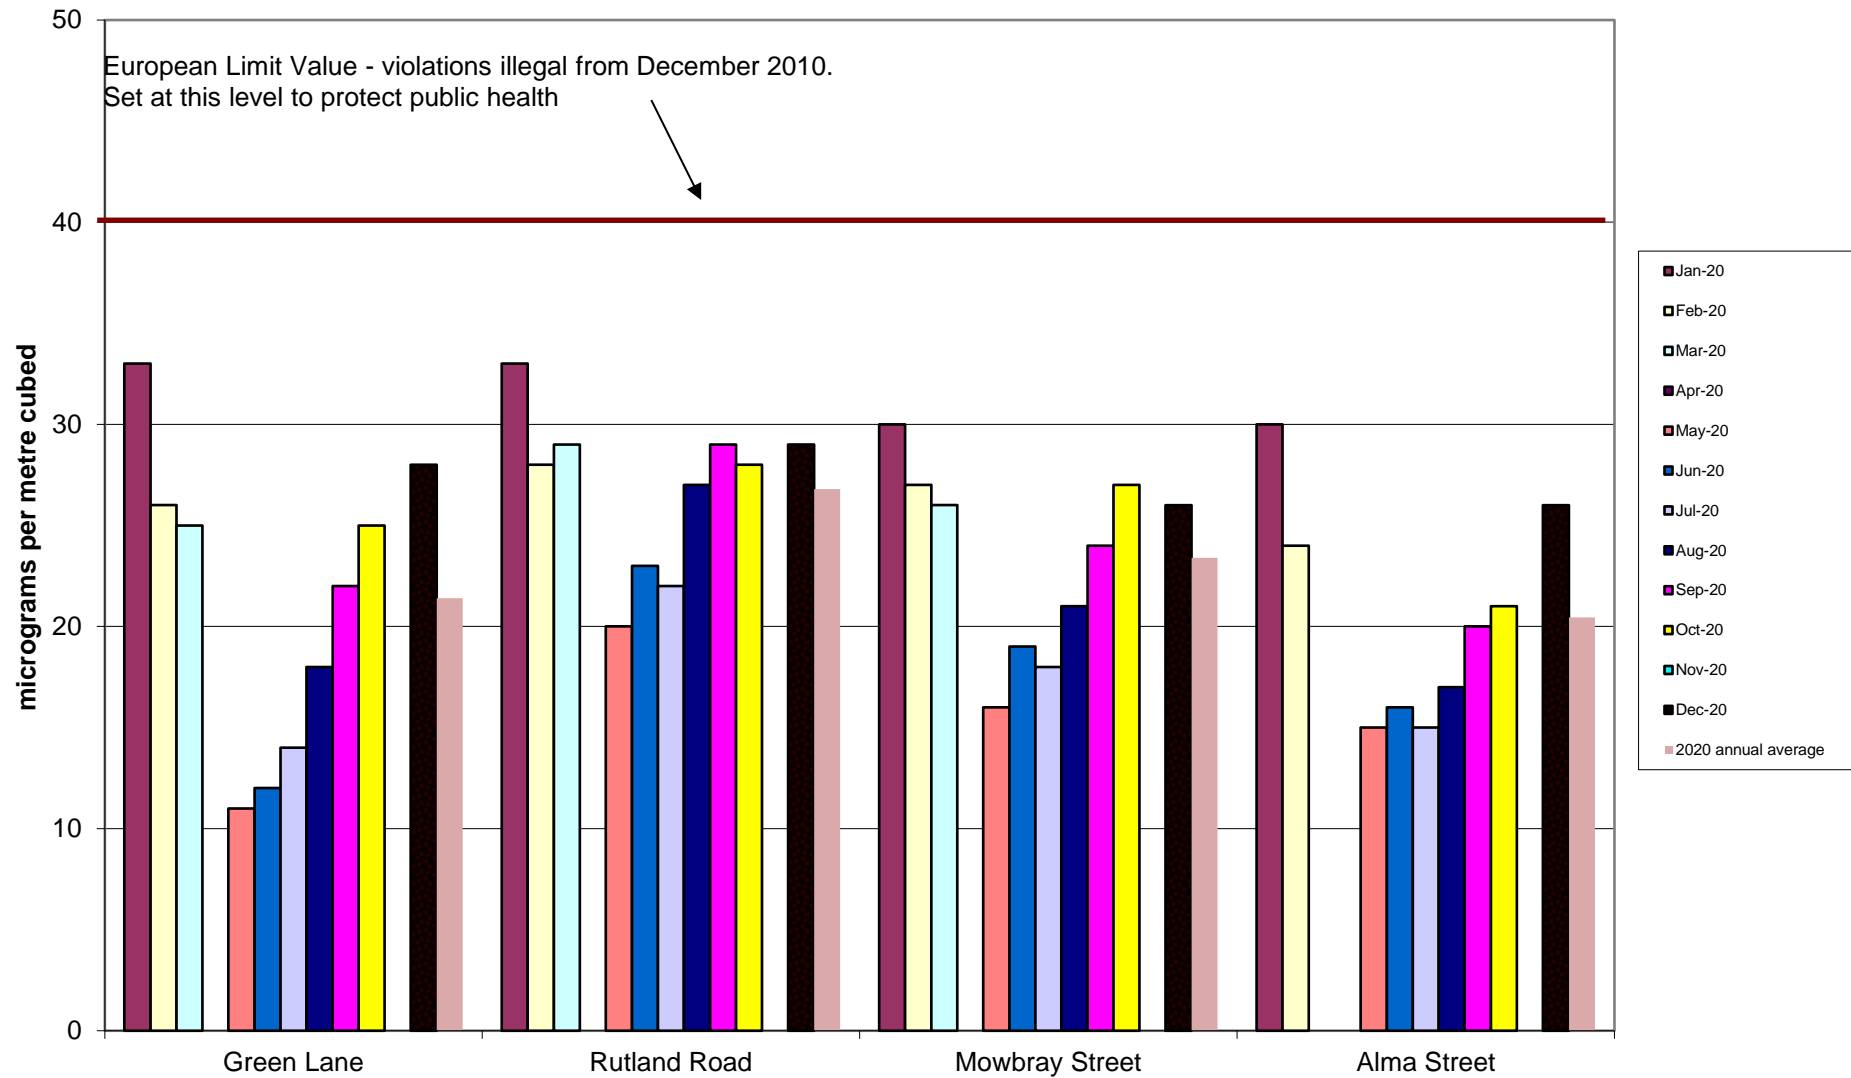

Kelham Island CA Community Air Quality Monitoring of Nitrogen Dioxide 2020