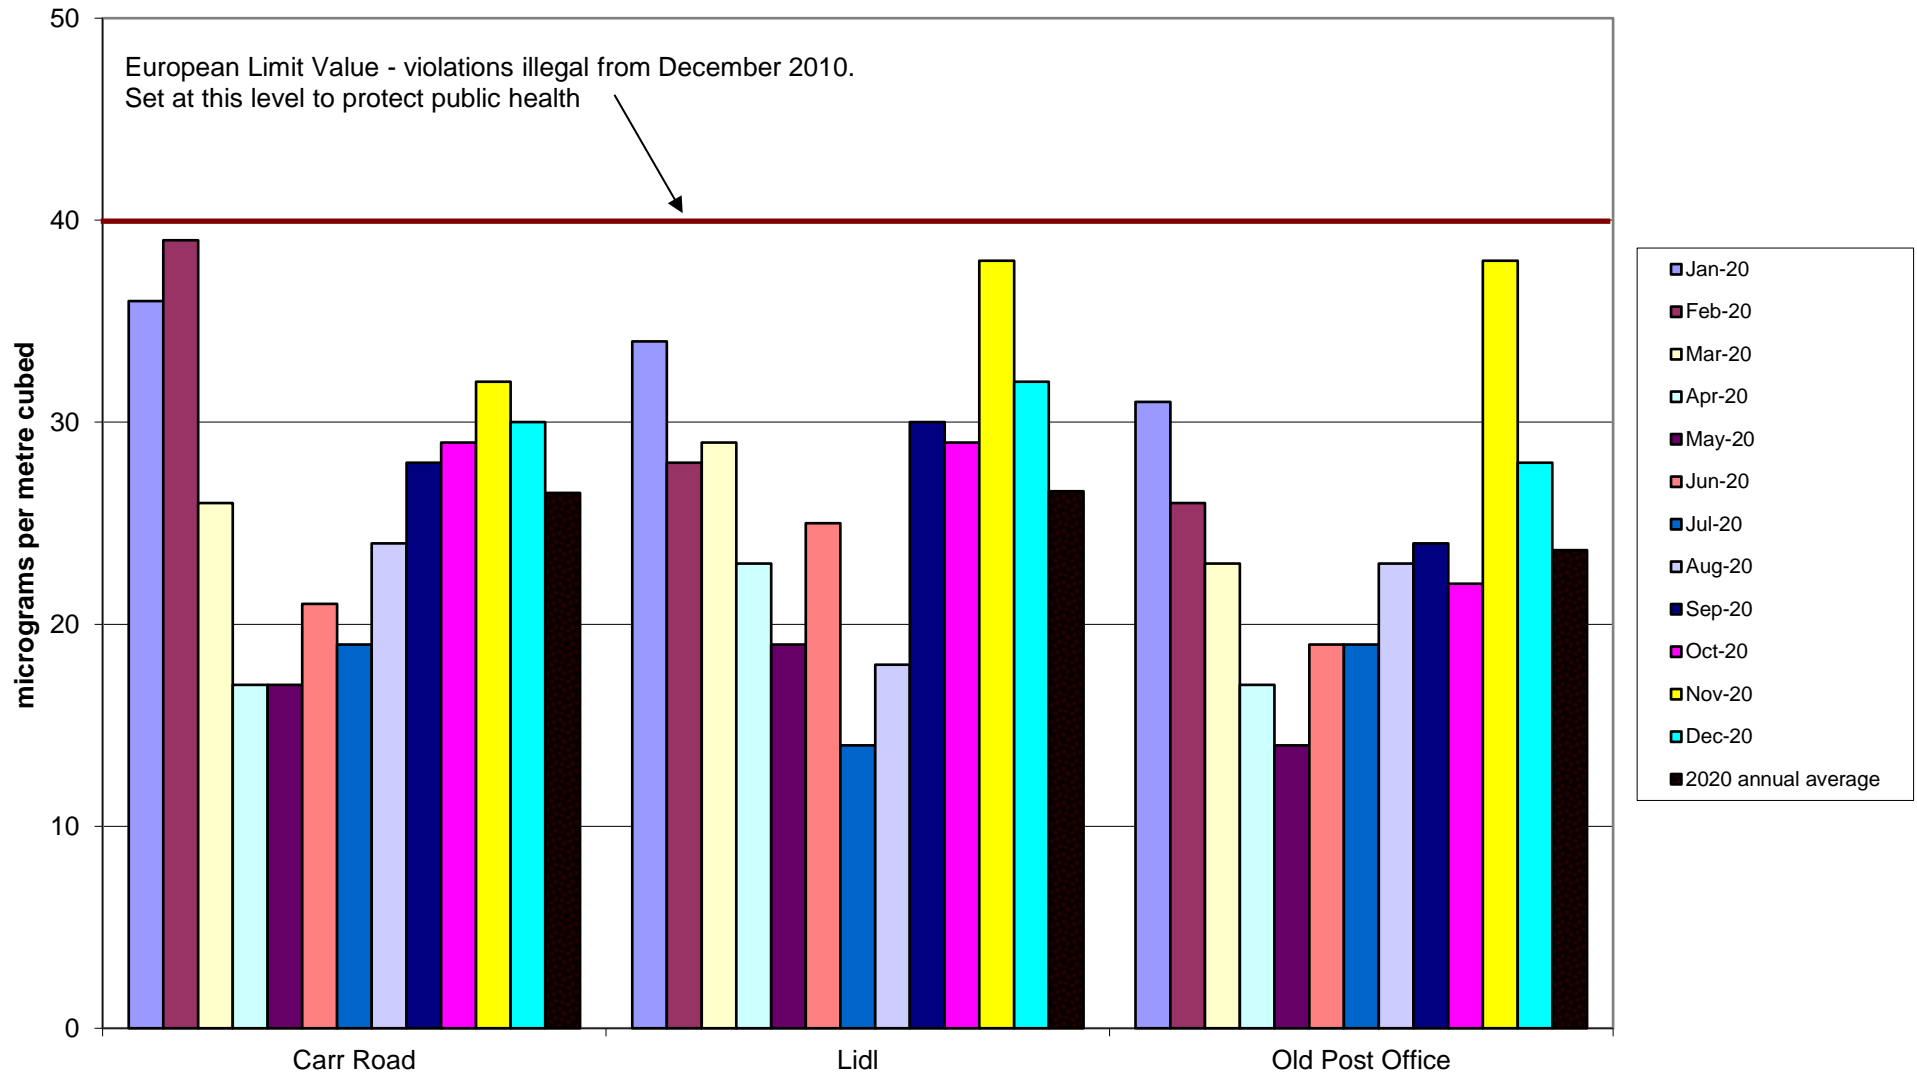

Crookes and Broomhill Community Air Quality Monitoring of Nitrogen Dioxide
2020

Crookesmoor Community Air Quality Monitoring of Nitrogen Dioxide
2020

Darnall Community Air Quality Monitoring of Nitrogen Dioxide 2020

Deepcar Community Air Quality Monitoring of Nitrogen Dioxide
2020

Ecclesall Community Air Quality Monitoring of Nitrogen Dioxide 2020

Hallam Community Air Quality Monitoring of Nitrogen Dioxide 2020

Heeley-Meersbrook Community Air Quality Monitoring of Nitrogen Dioxide 2020