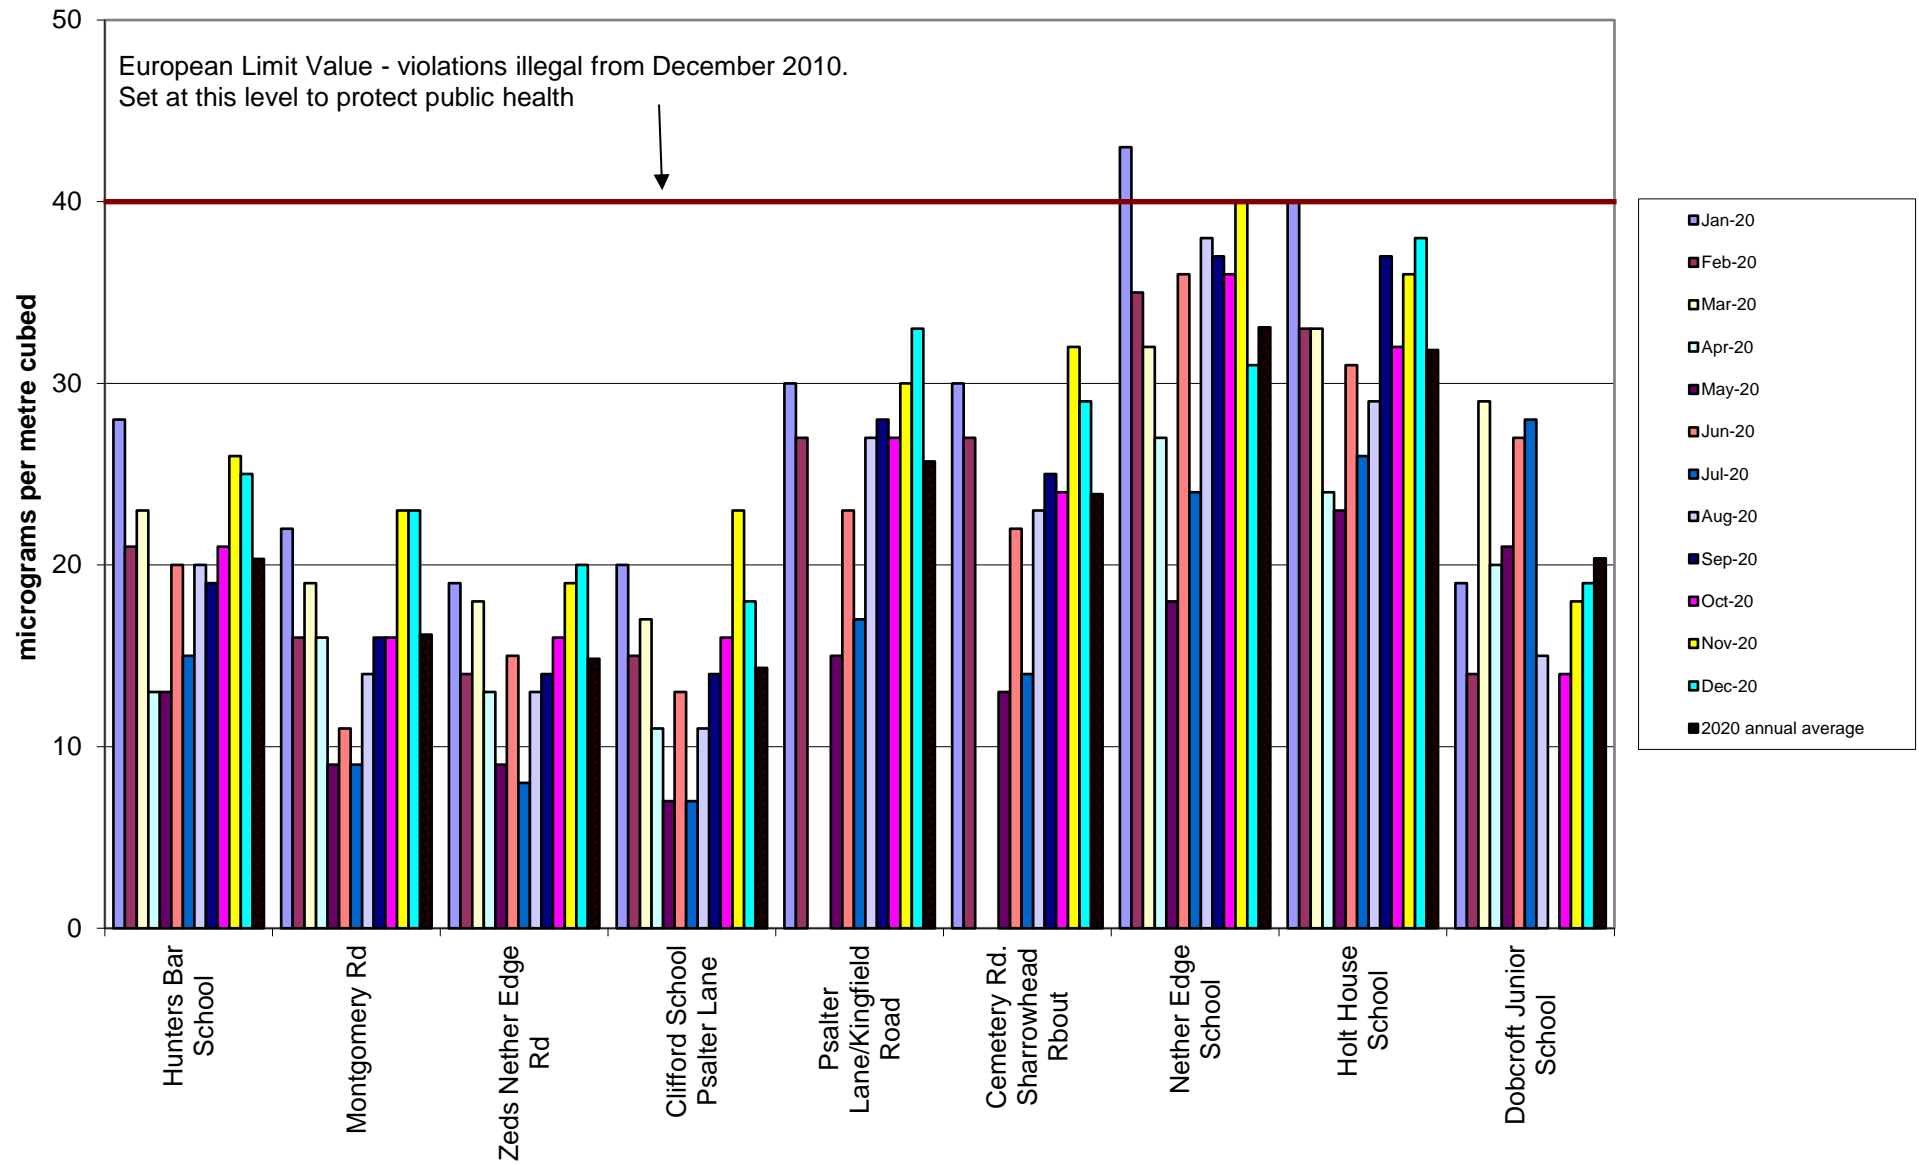

Crookes and Broomhill Community Air Quality Monitoring of Nitrogen Dioxide
2020

Crookesmoor Community Air Quality Monitoring of Nitrogen Dioxide
2020

Darnall Community Air Quality Monitoring of Nitrogen Dioxide 2020

Deepcar Community Air Quality Monitoring of Nitrogen Dioxide
2020

Ecclesall Community Air Quality Monitoring of Nitrogen Dioxide 2020

Hallam Community Air Quality Monitoring of Nitrogen Dioxide 2020

Heeley-Meersbrook Community Air Quality Monitoring of Nitrogen Dioxide 2020

Hunter's Bar School Community Air Quality Monitoring of Nitrogen Dioxide
2020

Kelham Community Air Quality Monitoring of Nitrogen Dioxide
2020

Kelham Island CA Community Air Quality Monitoring of Nitrogen Dioxide 2020

Miscellaneous Community Air Quality Monitoring of Nitrogen Dioxide
2020

Nether Edge Community Air Quality Monitoring of Nitrogen Dioxide
2020

Parkwood Springs Community Air Quality Monitoring of Nitrogen Dioxide
2020