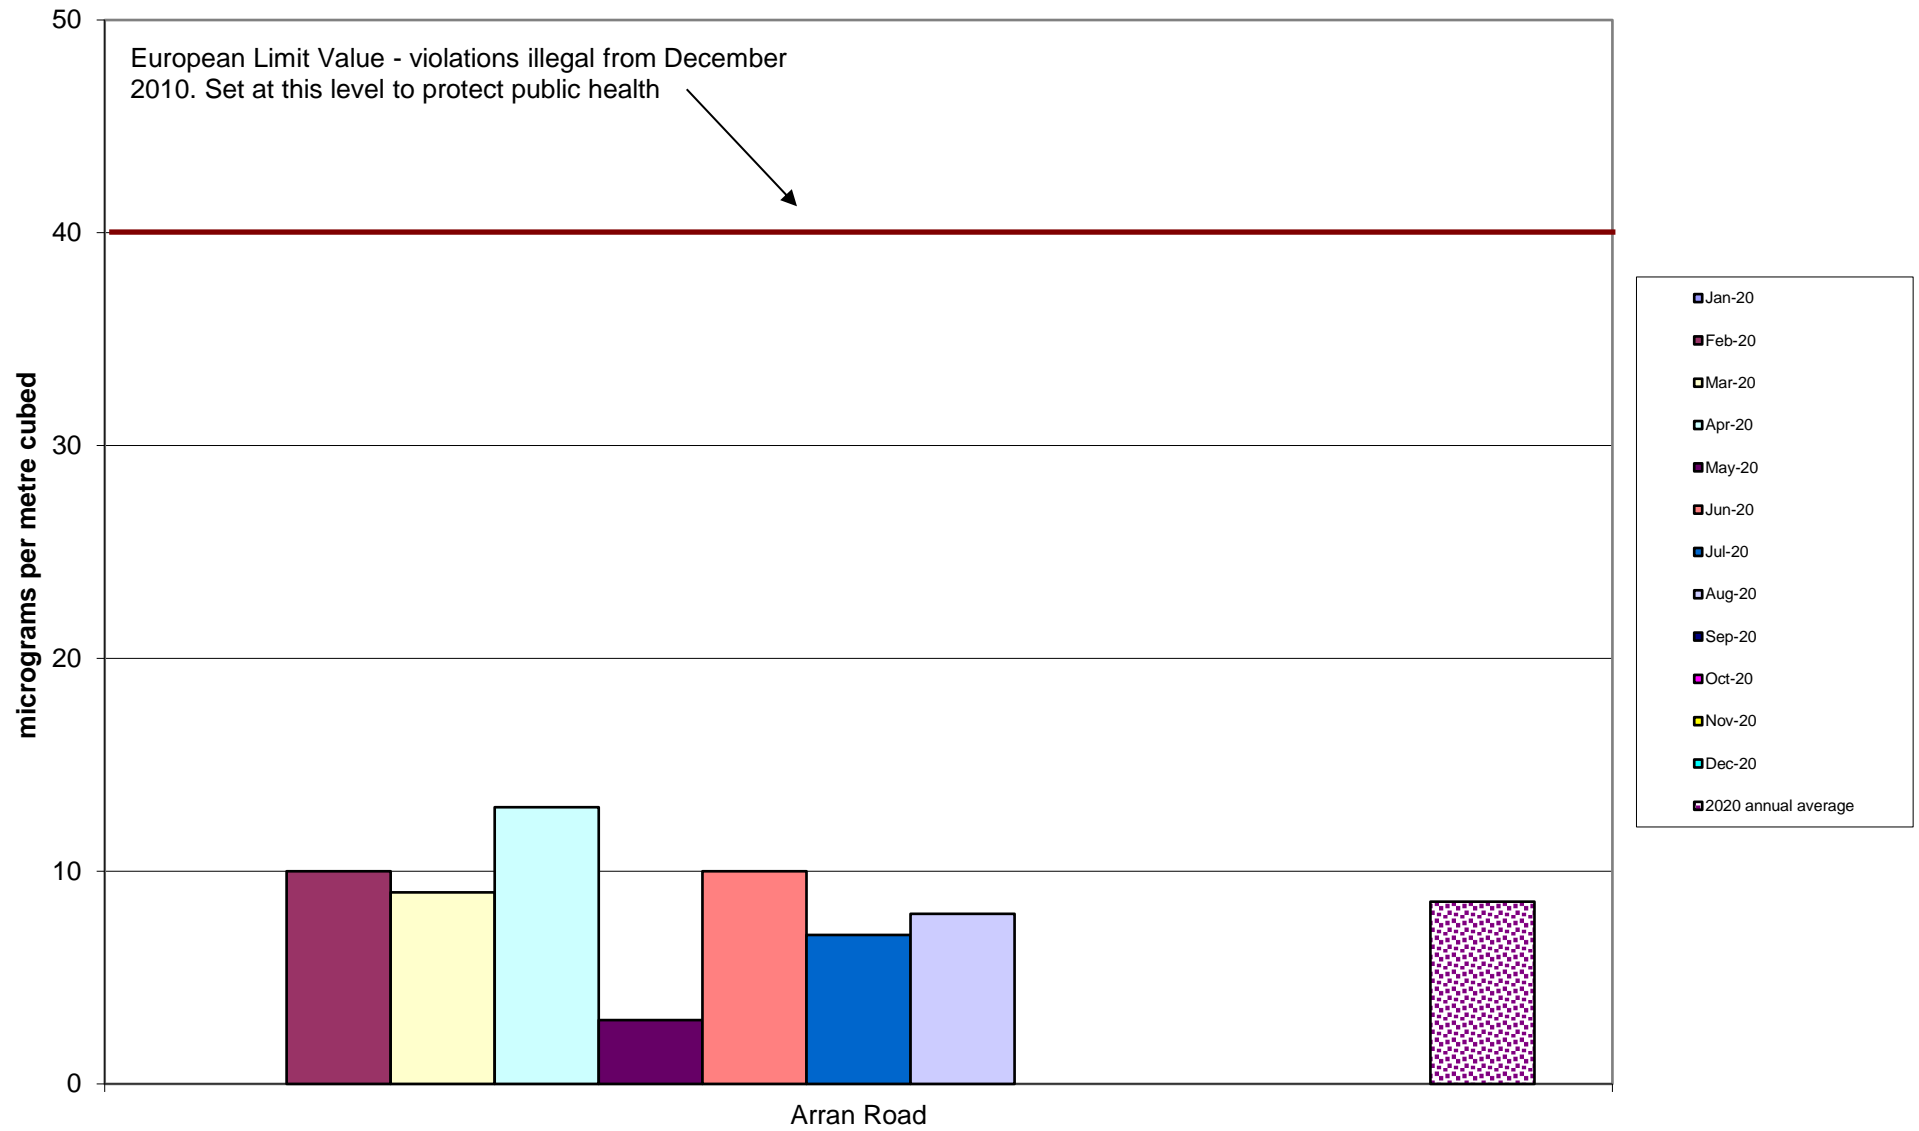

Abbeyle Road Corridor Community Air Quality Monitoring of Nitrogen Dioxide 2020

Burngreave Community Air Quality Monitoring of Nitrogen Dioxide 2020

Carterknowle and Millhouses Community Air Quality Monitoring of Nitrogen Dioxide
2020

Crookes and Broomhill Community Air Quality Monitoring of Nitrogen Dioxide
2020

Crookesmoor Community Air Quality Monitoring of Nitrogen Dioxide
2020

Darnall Community Air Quality Monitoring of Nitrogen Dioxide 2020

Deepcar Community Air Quality Monitoring of Nitrogen Dioxide
2020

Ecclesall Community Air Quality Monitoring of Nitrogen Dioxide 2020

Hallam Community Air Quality Monitoring of Nitrogen Dioxide 2020

Heeley-Meersbrook Community Air Quality Monitoring of Nitrogen Dioxide 2020