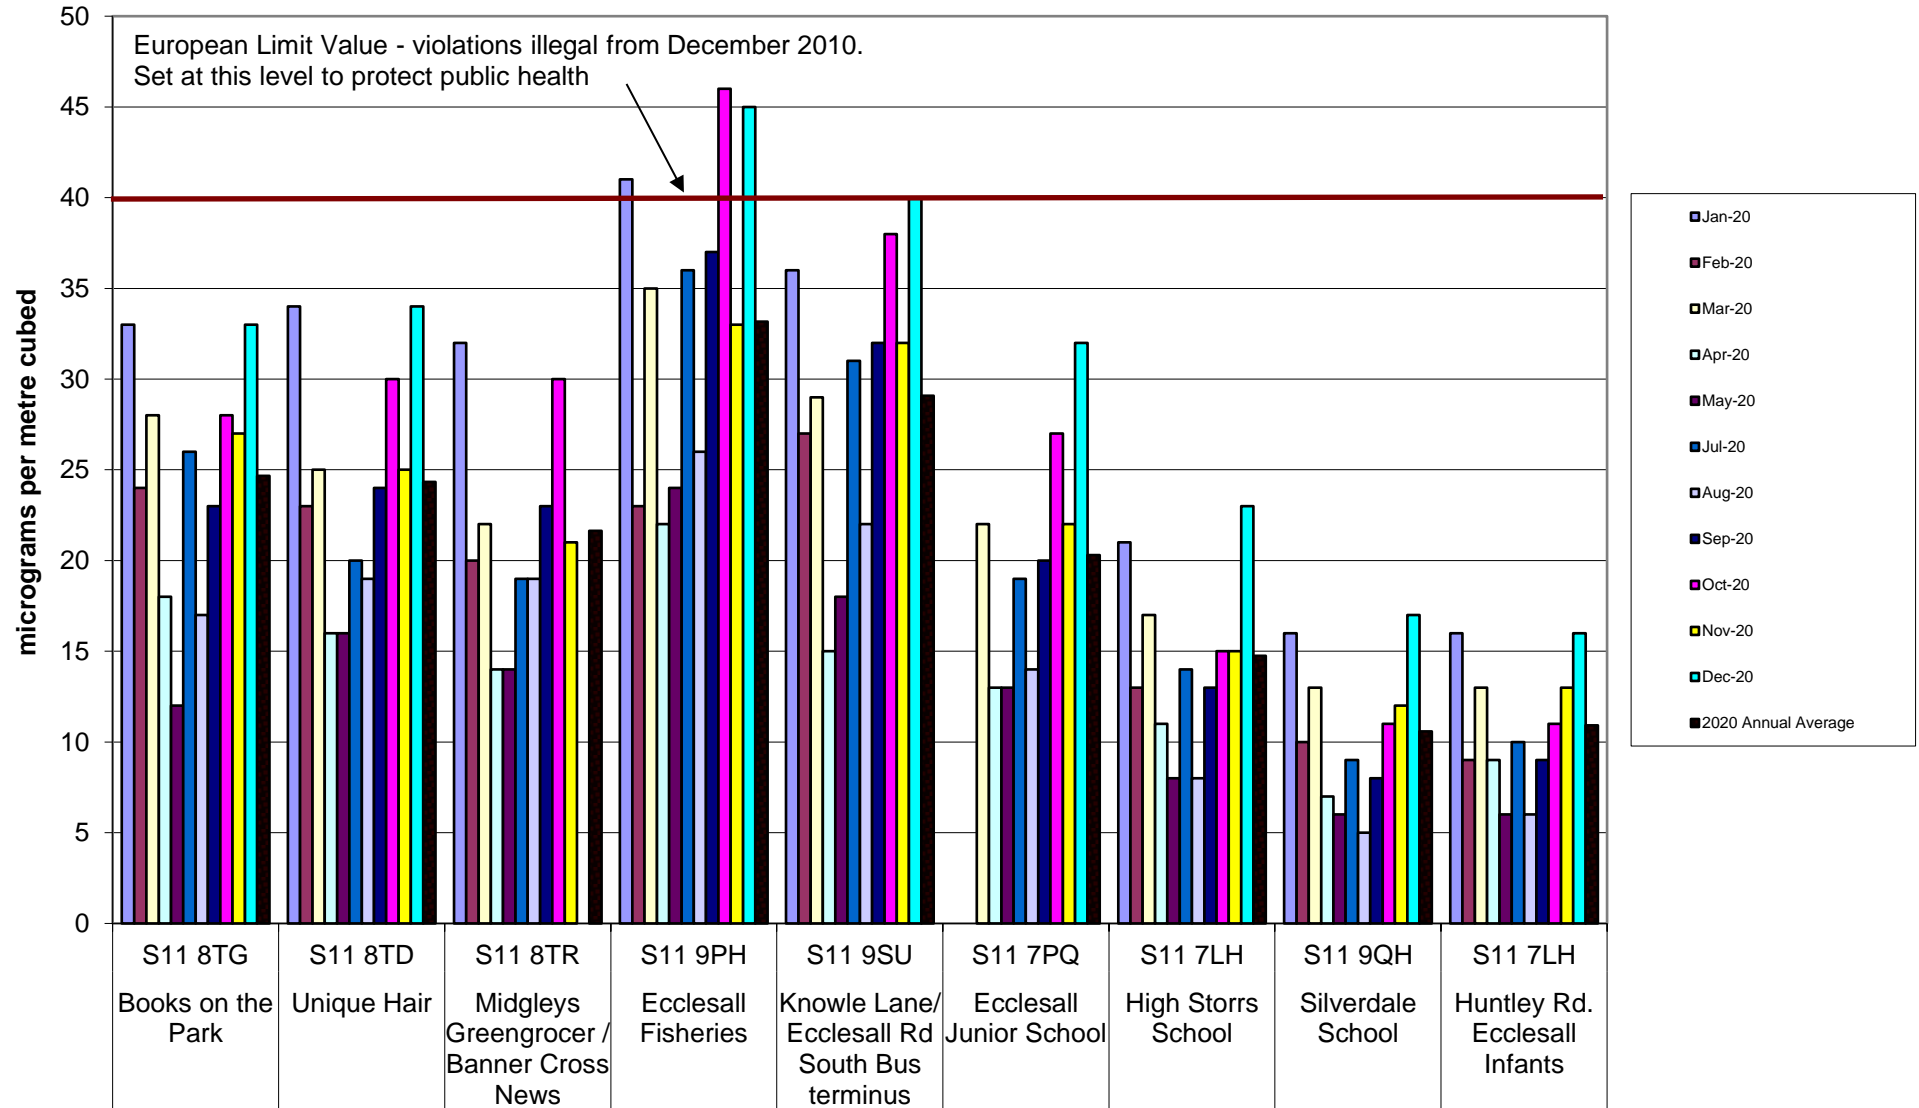

Crookes and Broomhill Community Air Quality Monitoring of Nitrogen Dioxide
2020

Crookesmoor Community Air Quality Monitoring of Nitrogen Dioxide
2020

Darnall Community Air Quality Monitoring of Nitrogen Dioxide 2020

Deepcar Community Air Quality Monitoring of Nitrogen Dioxide
2020

Ecclesall Community Air Quality Monitoring of Nitrogen Dioxide 2020

Hallam Community Air Quality Monitoring of Nitrogen Dioxide 2020

Heeley-Meersbrook Community Air Quality Monitoring of Nitrogen Dioxide 2020