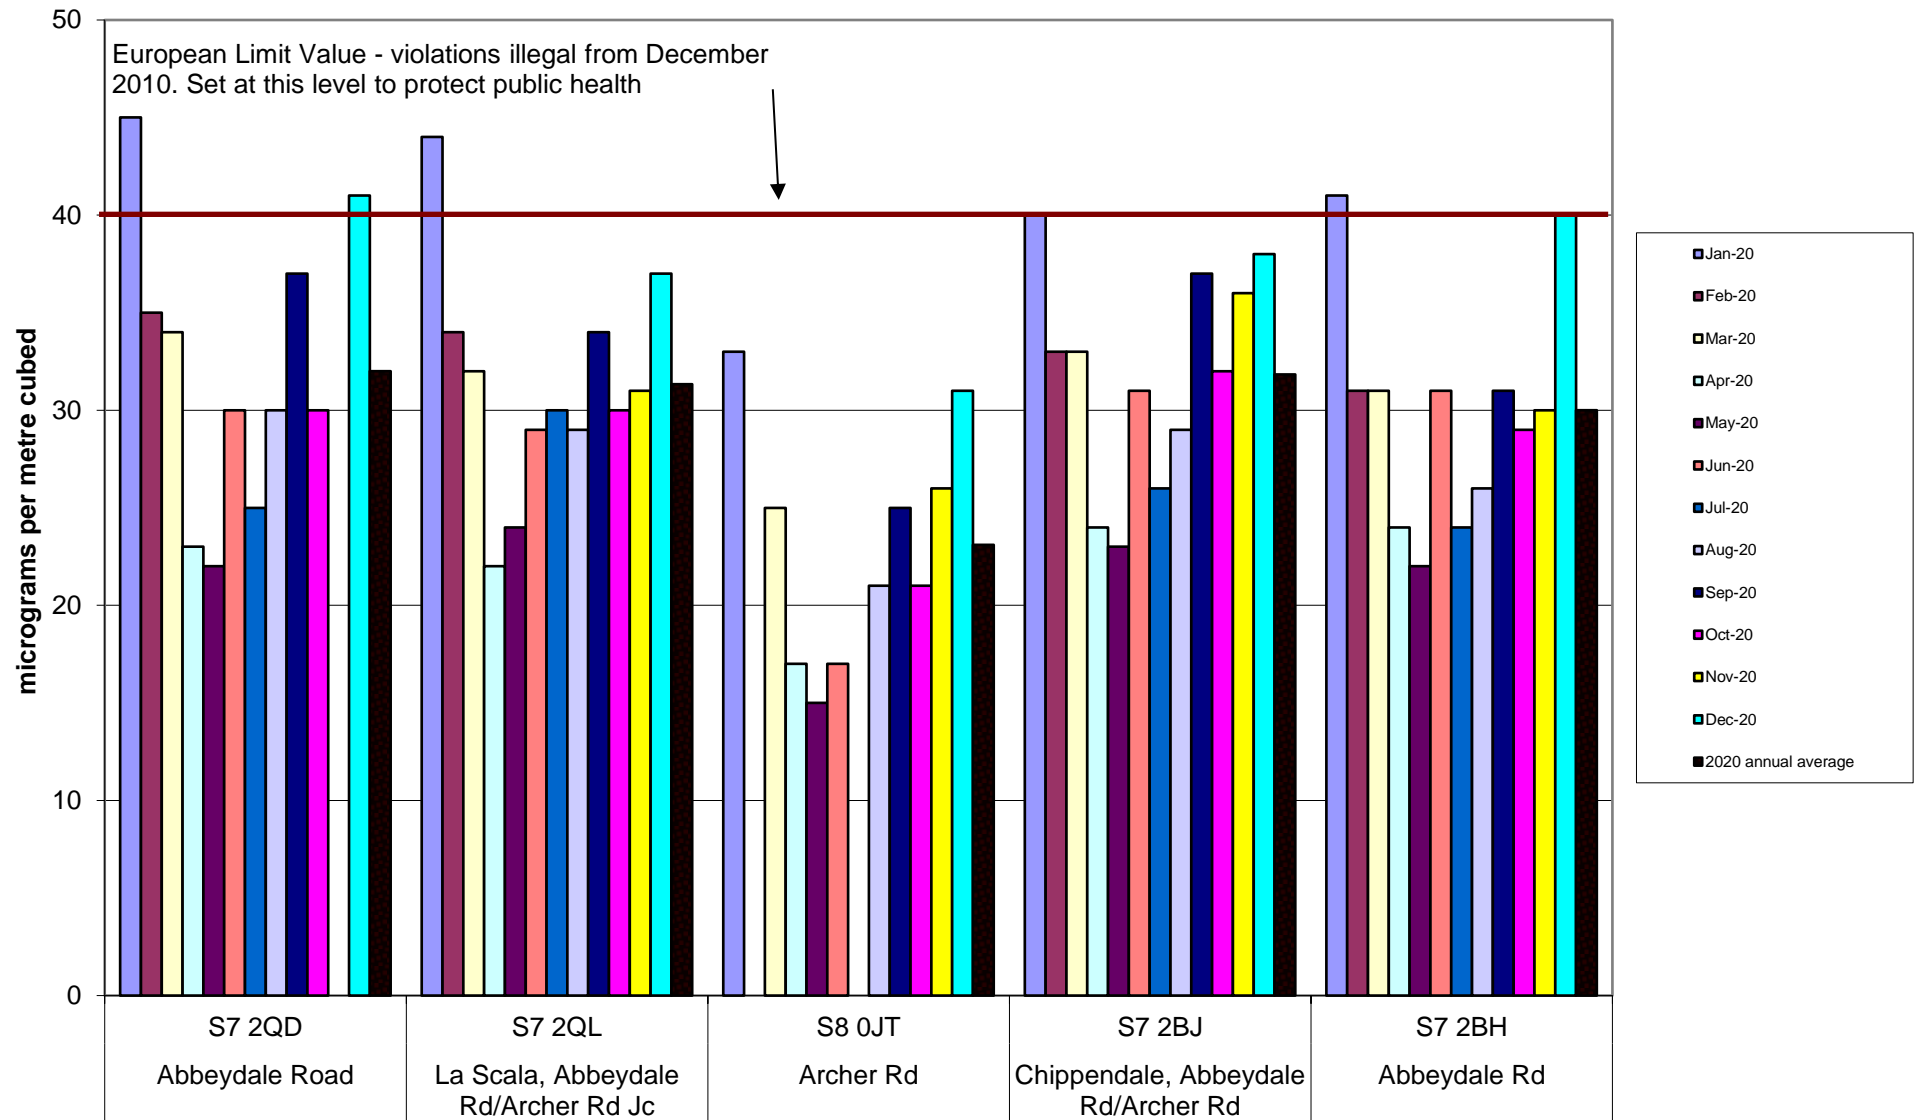

Abbeyle Road Corridor Community Air Quality Monitoring of Nitrogen Dioxide 2020

Burngreave Community Air Quality Monitoring of Nitrogen Dioxide 2020

Carterknowle and Millhouses Community Air Quality Monitoring of Nitrogen Dioxide
2020

Crookes and Broomhill Community Air Quality Monitoring of Nitrogen Dioxide
2020

Crookesmoor Community Air Quality Monitoring of Nitrogen Dioxide
2020

Darnall Community Air Quality Monitoring of Nitrogen Dioxide 2020

Deepcar Community Air Quality Monitoring of Nitrogen Dioxide
2020

Ecclesall Community Air Quality Monitoring of Nitrogen Dioxide 2020

Hallam Community Air Quality Monitoring of Nitrogen Dioxide 2020

Heeley-Meersbrook Community Air Quality Monitoring of Nitrogen Dioxide 2020