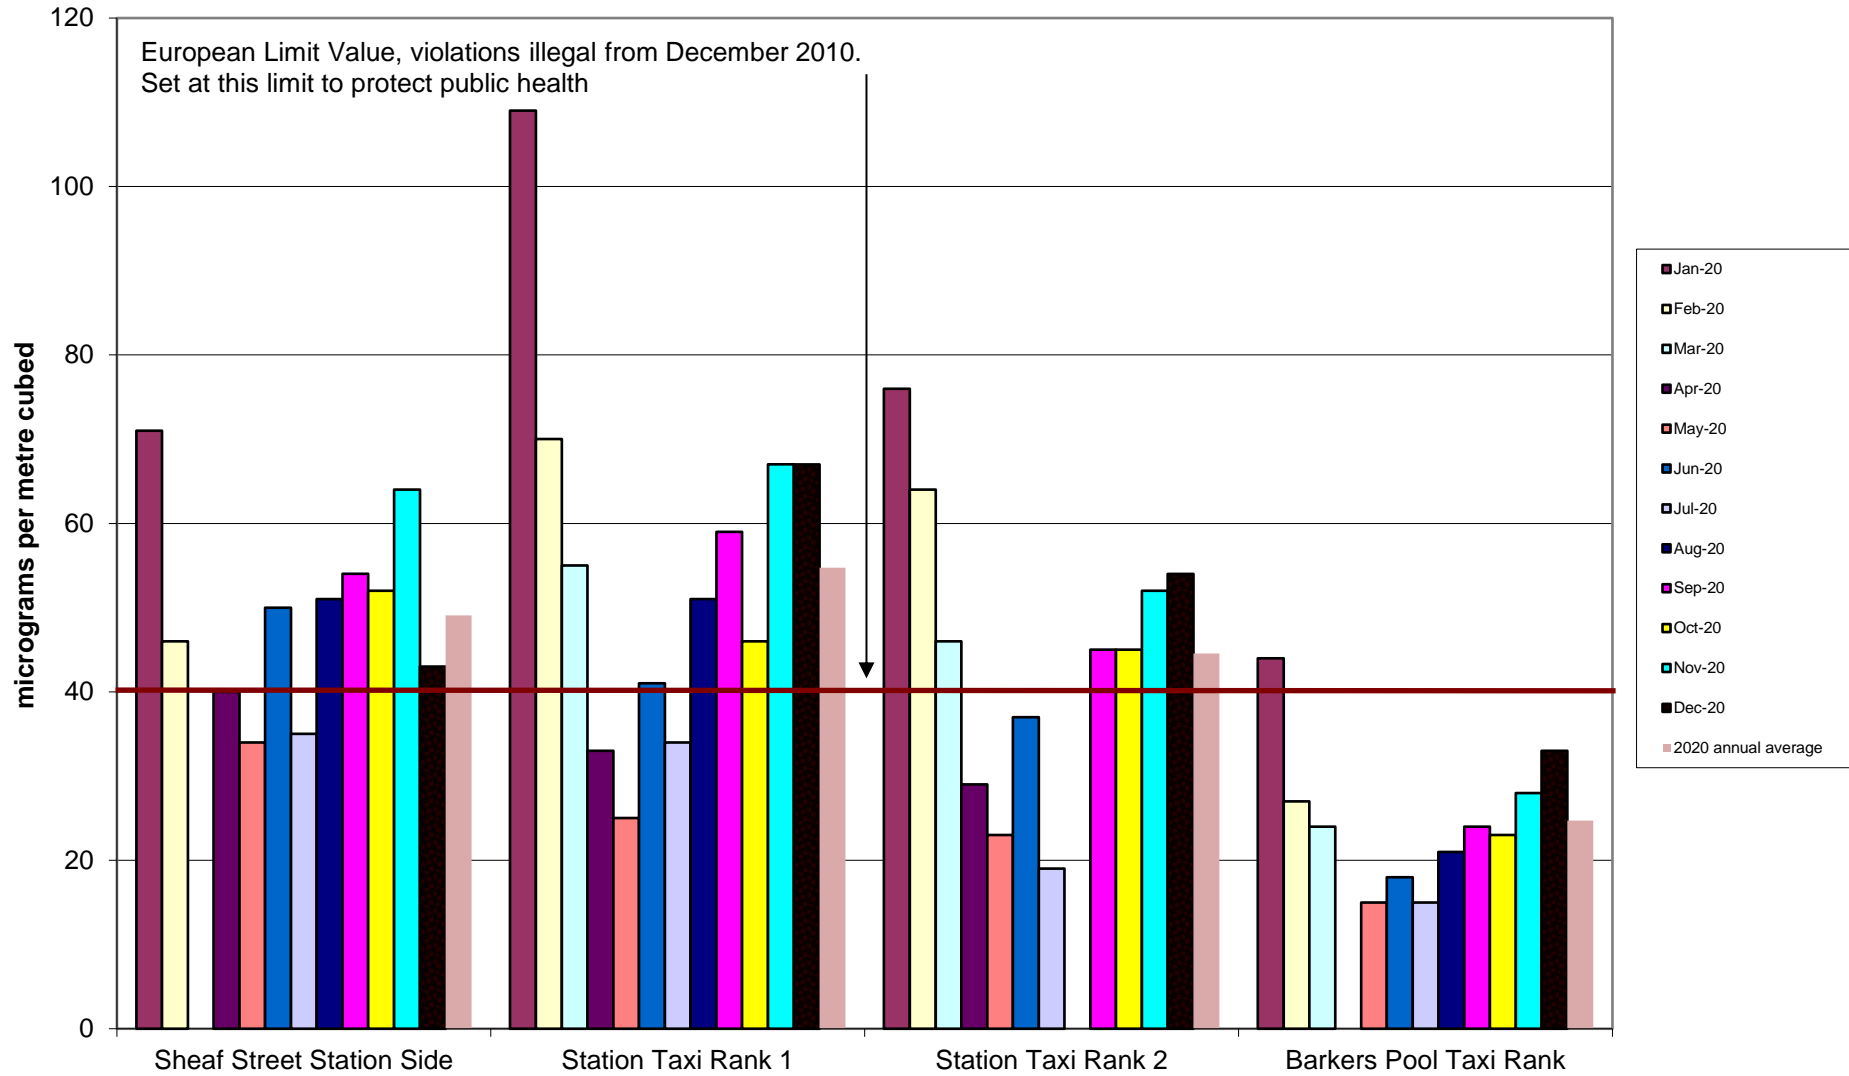

Crookes and Broomhill Community Air Quality Monitoring of Nitrogen Dioxide
2020

Crookesmoor Community Air Quality Monitoring of Nitrogen Dioxide
2020

Darnall Community Air Quality Monitoring of Nitrogen Dioxide 2020

Deepcar Community Air Quality Monitoring of Nitrogen Dioxide
2020

Ecclesall Community Air Quality Monitoring of Nitrogen Dioxide 2020

Hallam Community Air Quality Monitoring of Nitrogen Dioxide 2020

Heeley-Meersbrook Community Air Quality Monitoring of Nitrogen Dioxide 2020