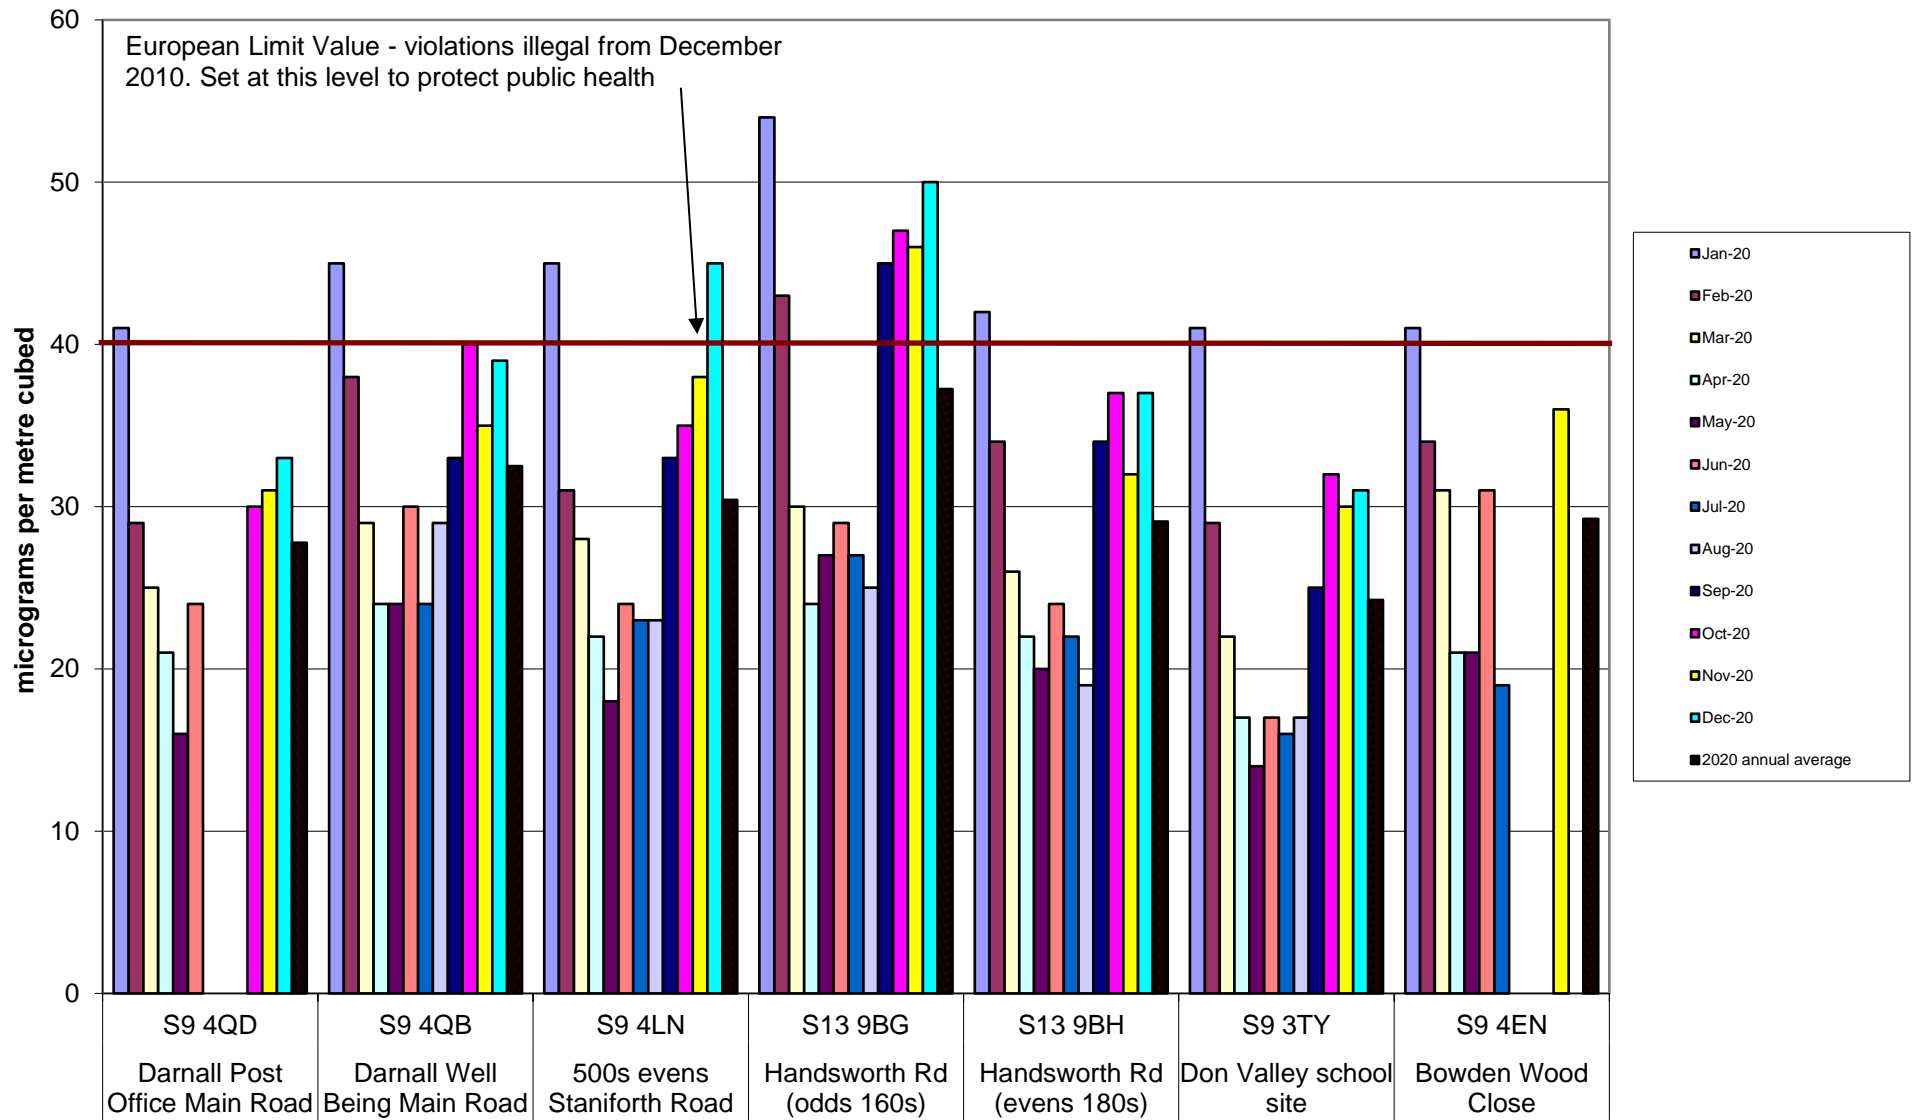

Darnall Community Air Quality Monitoring of Nitrogen Dioxide 2020