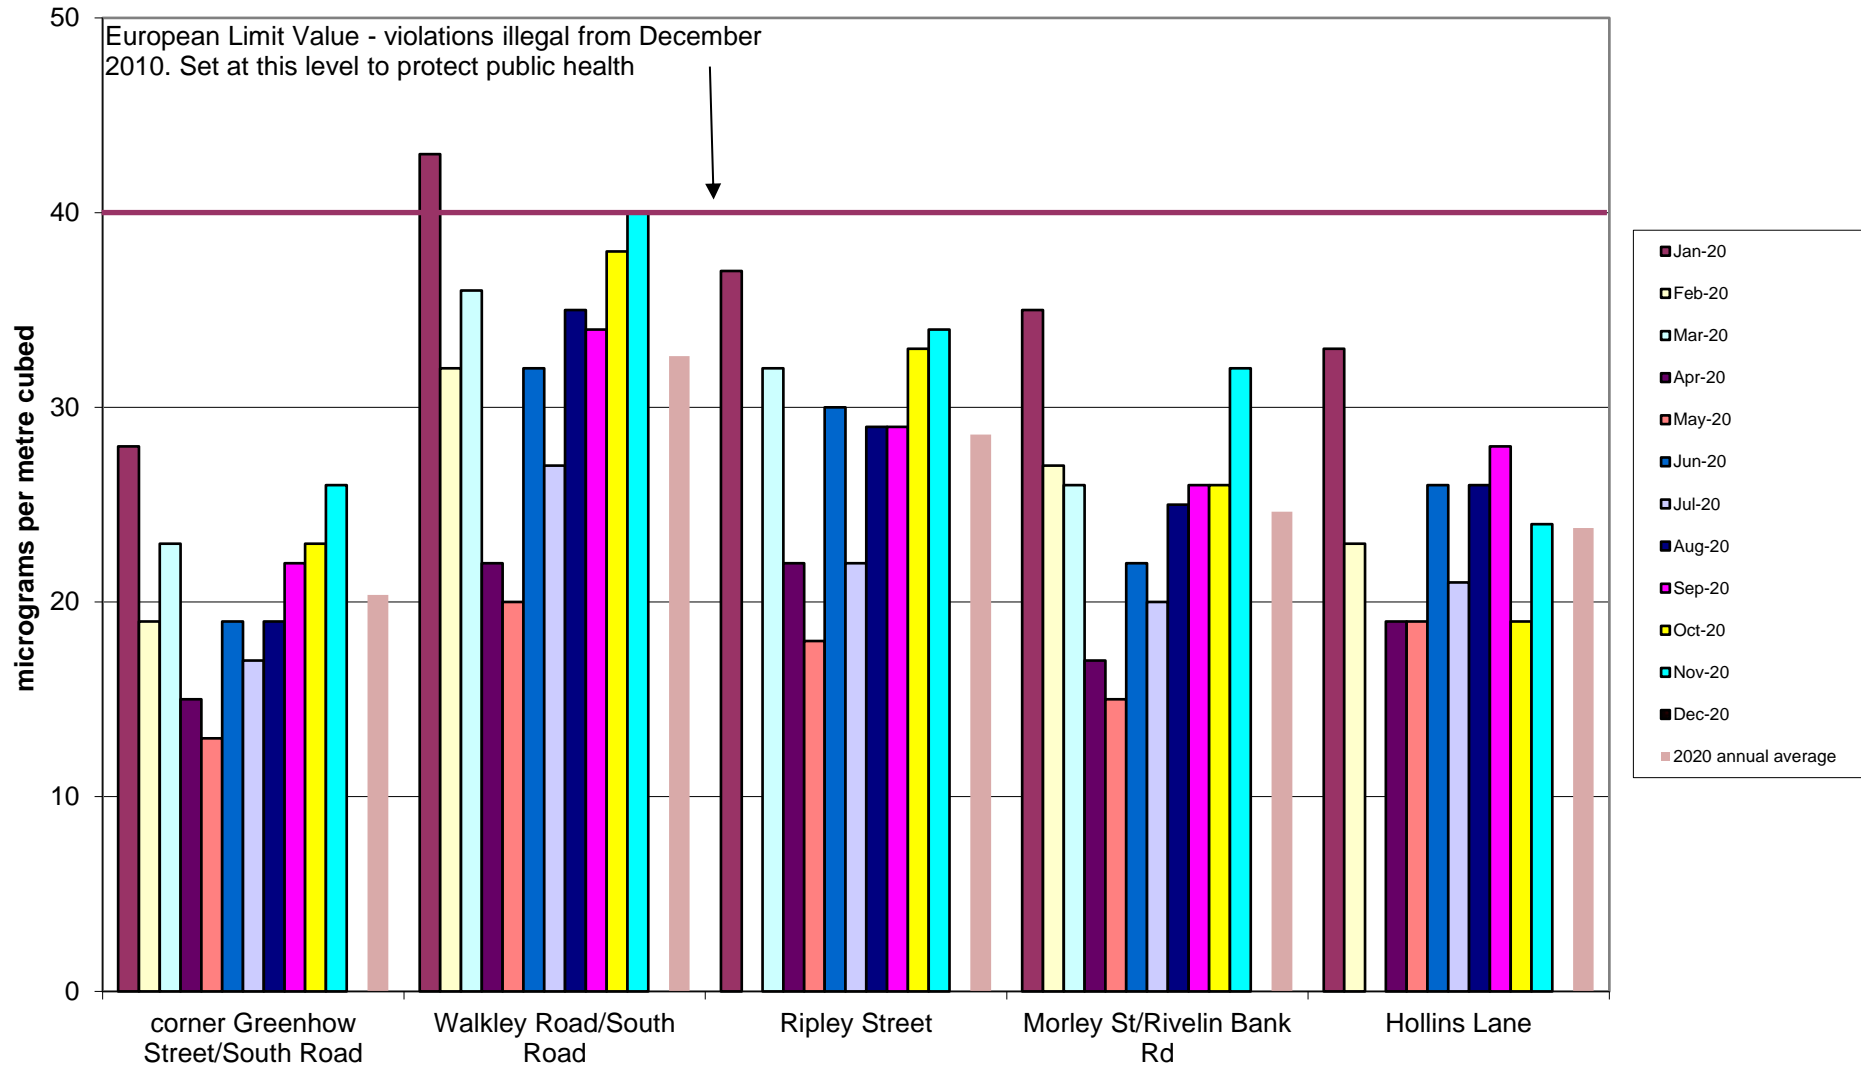

Miscellaneous Community Air Quality Monitoring of Nitrogen Dioxide
2020

Nether Edge Community Air Quality Monitoring of Nitrogen Dioxide
2020

Parkwood Springs Community Air Quality Monitoring of Nitrogen Dioxide
2020

Tinsley Community Air Quality Monitoring of Nitrogen Dioxide
2020

Walkley Community Air Quality Monitoring of Nitrogen Dioxide
2020

Woodseats School Air Quality Monitoring of Nitrogen Dioxide
2020