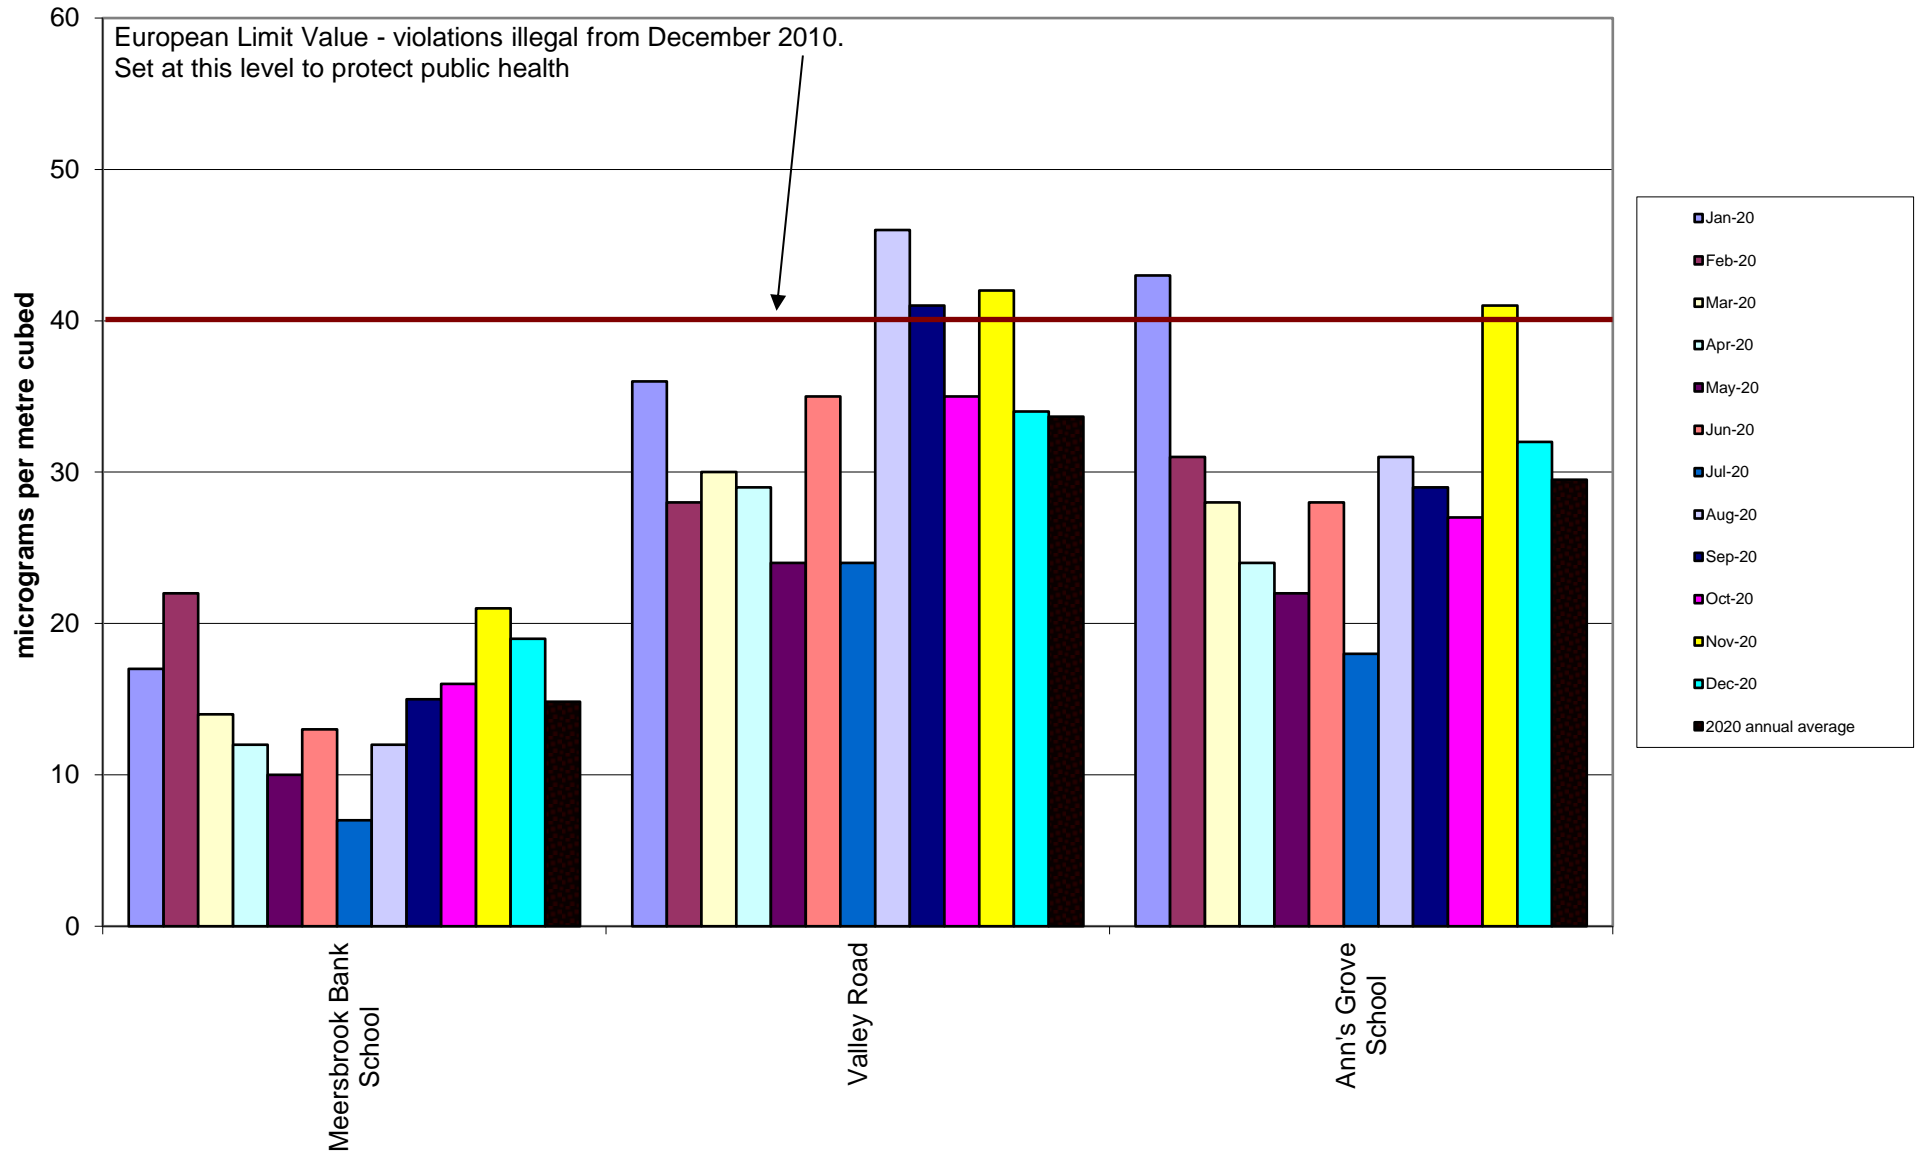

Crookes and Broomhill Community Air Quality Monitoring of Nitrogen Dioxide
2020

Crookesmoor Community Air Quality Monitoring of Nitrogen Dioxide
2020

Darnall Community Air Quality Monitoring of Nitrogen Dioxide 2020

Deepcar Community Air Quality Monitoring of Nitrogen Dioxide
2020

Ecclesall Community Air Quality Monitoring of Nitrogen Dioxide 2020

Hallam Community Air Quality Monitoring of Nitrogen Dioxide 2020

Heeley-Meersbrook Community Air Quality Monitoring of Nitrogen Dioxide 2020