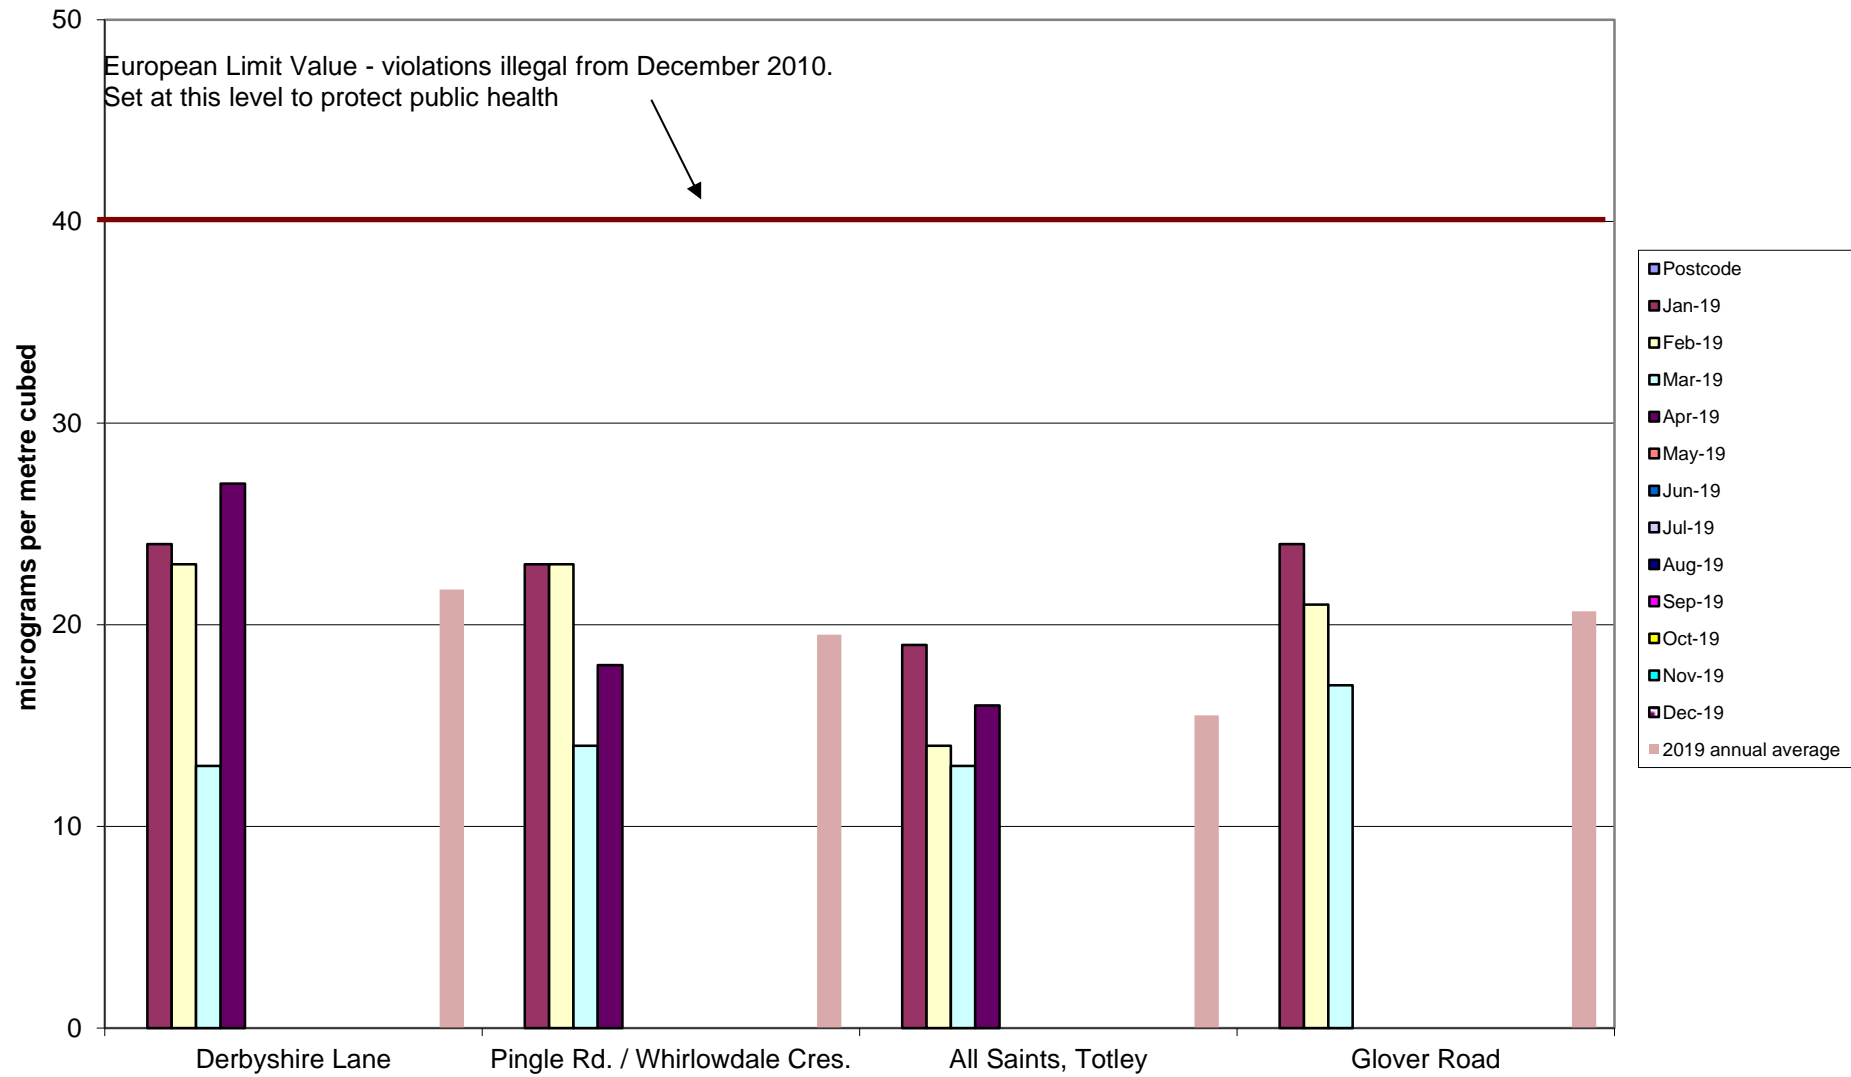

## Burngreave Community Air Quality Monitoring of Nitrogen Dioxide 2019

Carterknowle and Millhouses Community Air Quality Monitoring of Nitrogen Dioxide  
2019

Crookes and Broomhill Community Air Quality Monitoring of Nitrogen Dioxide  
2019

Darnall Community Air Quality Monitoring of Nitrogen Dioxide  
2019

Deepcar Community Air Quality Monitoring of Nitrogen Dioxide  
2019

Ecclesall Community Air Quality Monitoring of Nitrogen Dioxide  
2019

Hallam Community Air Quality Monitoring of Nitrogen Dioxide  
2019

# Heeley-Meersbrook Community Air Quality Monitoring of Nitrogen Dioxide 2019

Kelham Community Air Quality Monitoring of Nitrogen Dioxide  
2019

Miscellaneous Community Air Quality Monitoring of Nitrogen Dioxide  
2019