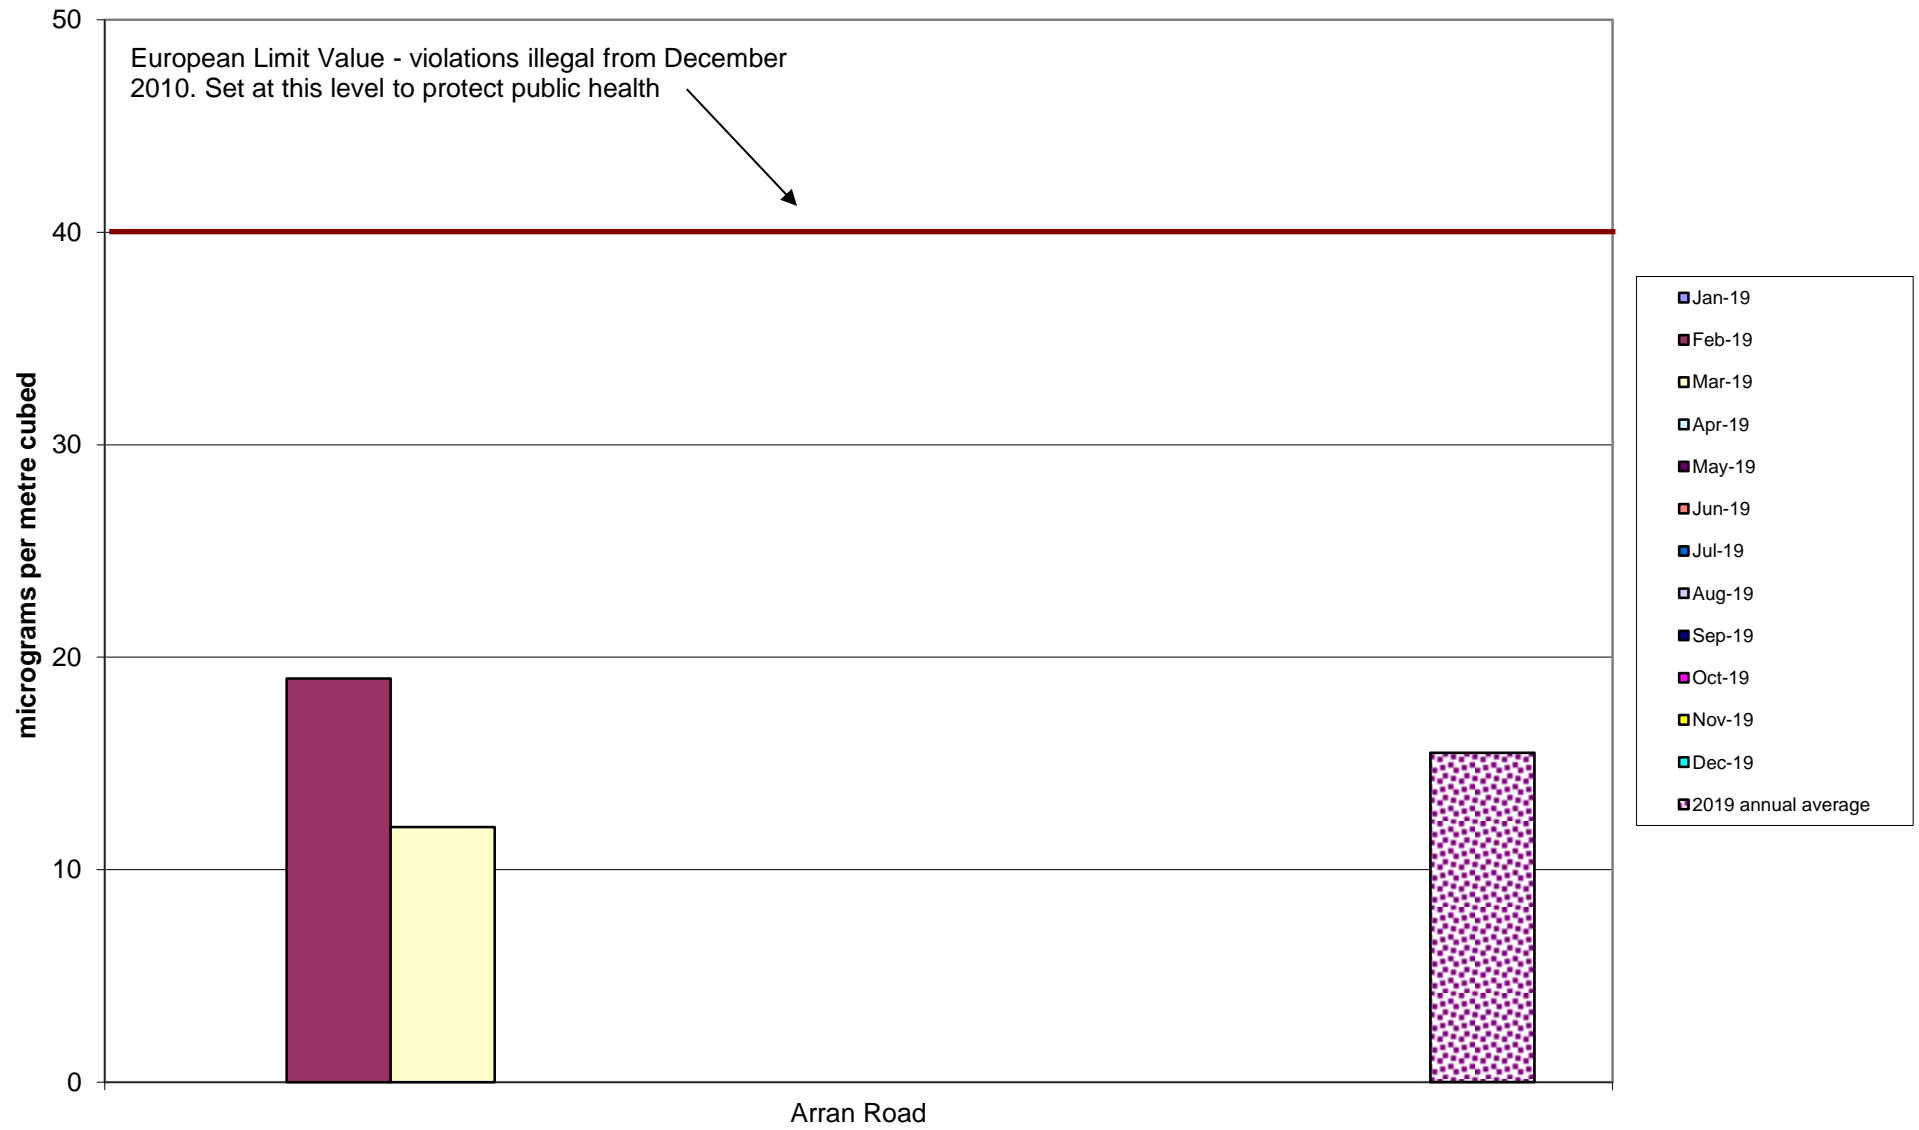

## Abbeydale Road Corridor Community Air Quality Monitoring of Nitrogen Dioxide 2019

## Burngreave Community Air Quality Monitoring of Nitrogen Dioxide 2019

Carterknowle and Millhouses Community Air Quality Monitoring of Nitrogen Dioxide  
2019

Crookes and Broomhill Community Air Quality Monitoring of Nitrogen Dioxide  
2019