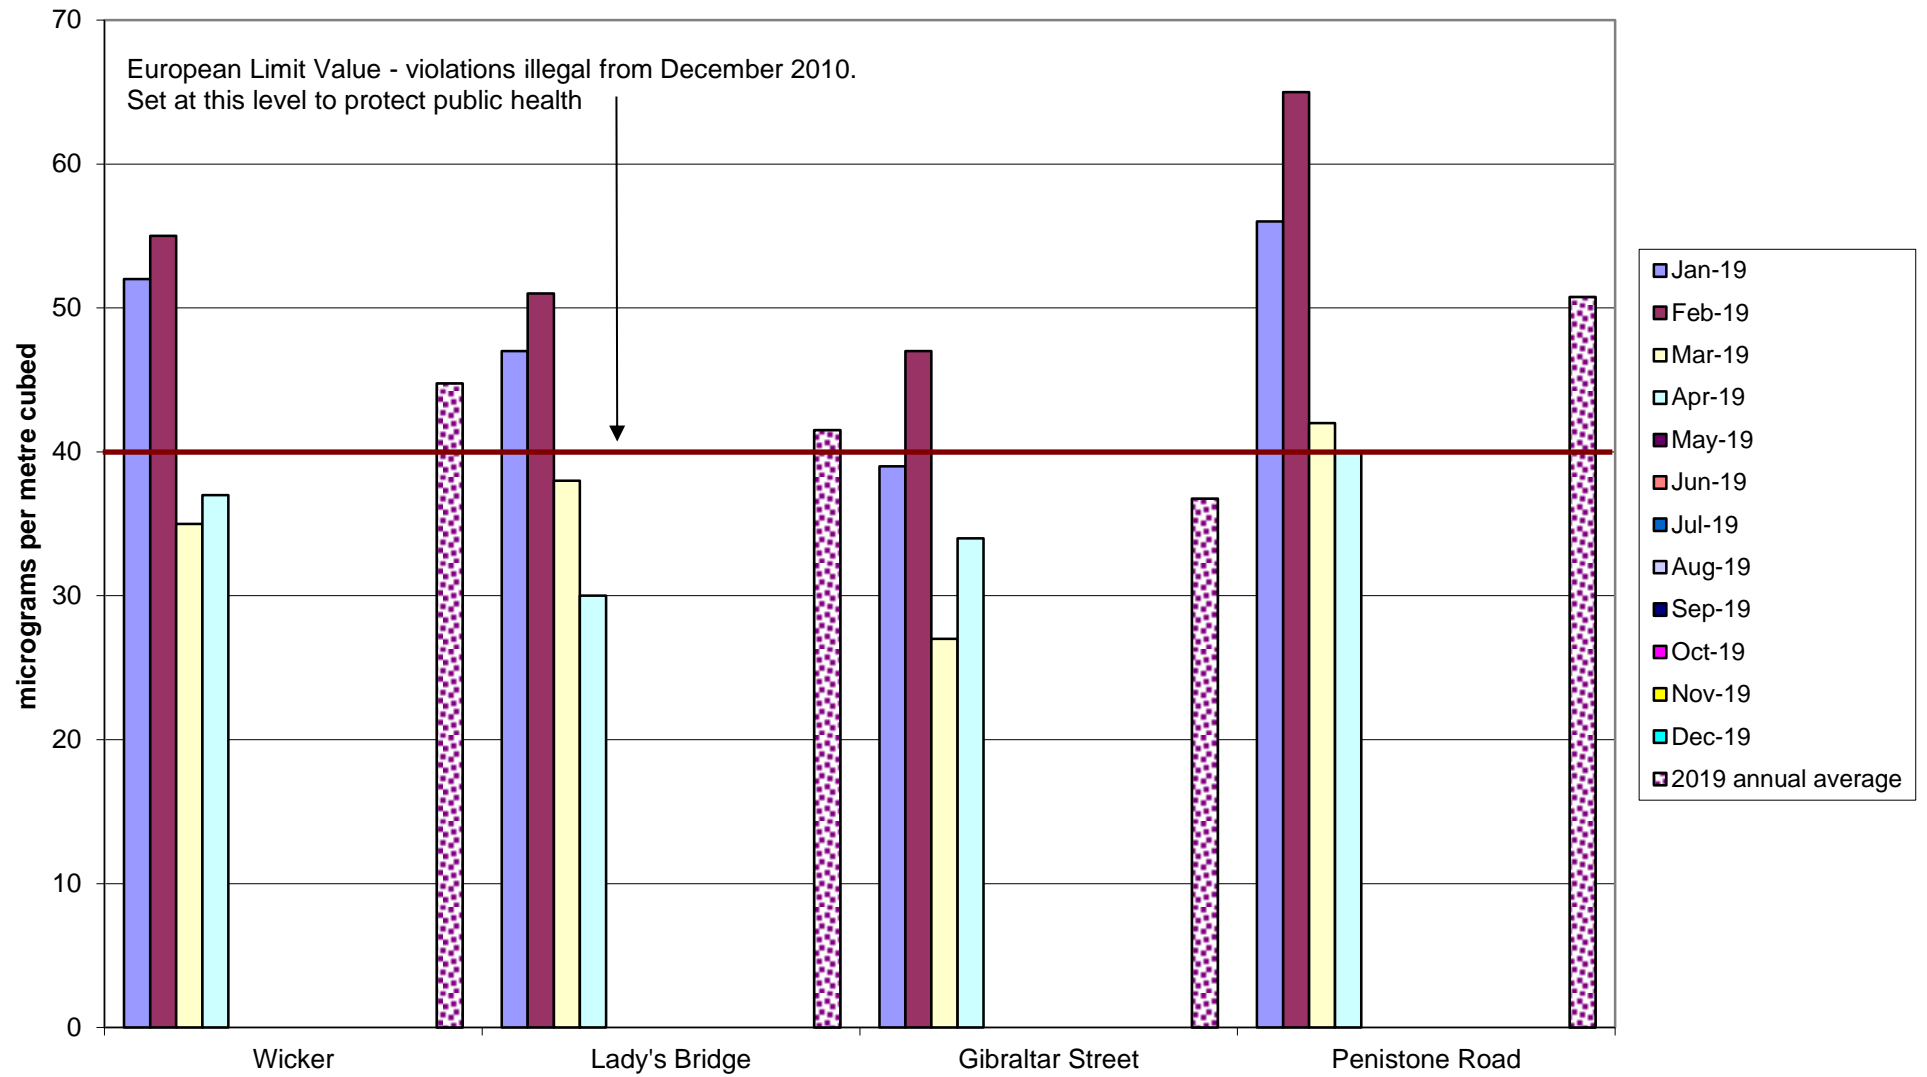

Darnall Community Air Quality Monitoring of Nitrogen Dioxide  
2019

Deepcar Community Air Quality Monitoring of Nitrogen Dioxide  
2019

Ecclesall Community Air Quality Monitoring of Nitrogen Dioxide  
2019

Hallam Community Air Quality Monitoring of Nitrogen Dioxide  
2019

# Heeley-Meersbrook Community Air Quality Monitoring of Nitrogen Dioxide 2019

Kelham Community Air Quality Monitoring of Nitrogen Dioxide  
2019

Miscellaneous Community Air Quality Monitoring of Nitrogen Dioxide  
2019