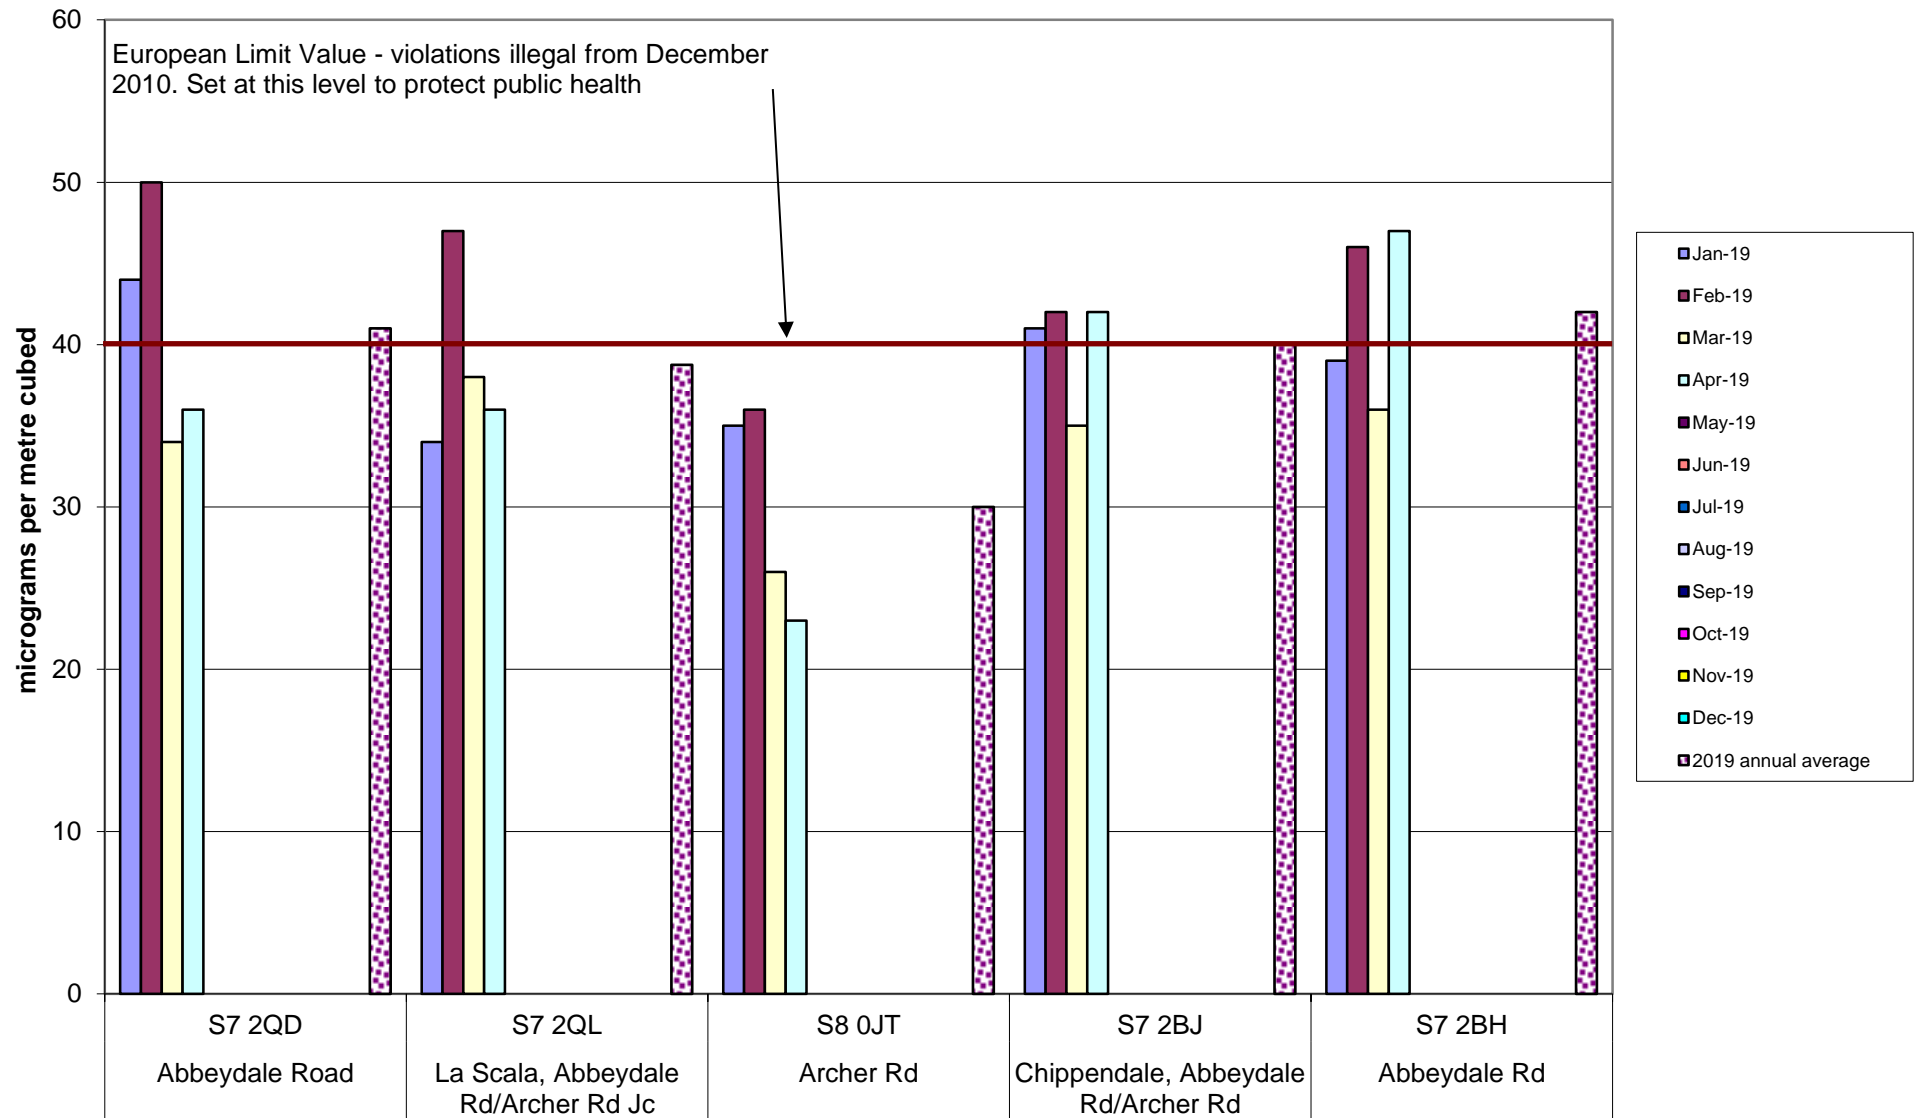

## Abbeydale Road Corridor Community Air Quality Monitoring of Nitrogen Dioxide 2019

## Burngreave Community Air Quality Monitoring of Nitrogen Dioxide 2019

Carterknowle and Millhouses Community Air Quality Monitoring of Nitrogen Dioxide  
2019

Crookes and Broomhill Community Air Quality Monitoring of Nitrogen Dioxide  
2019