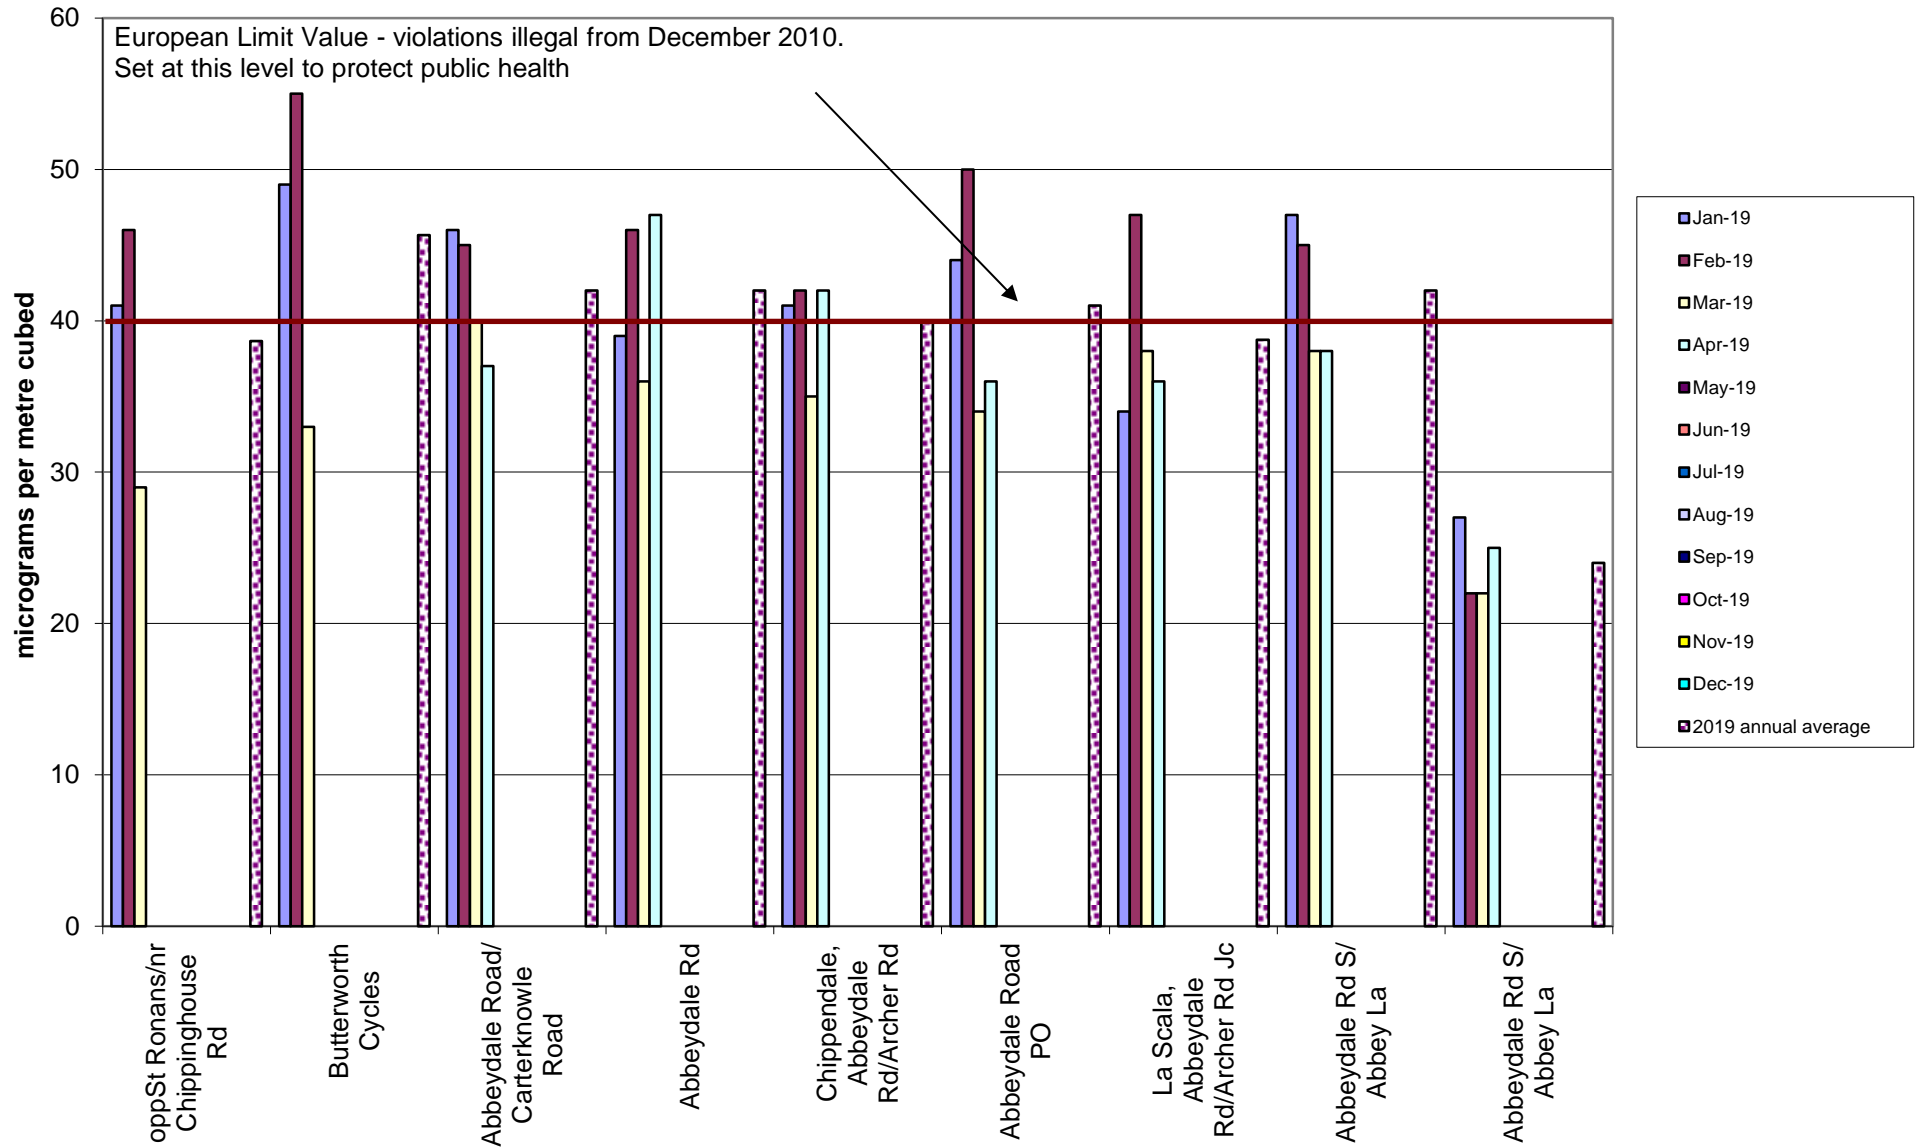

## Abbeydale Road Corridor Community Air Quality Monitoring of Nitrogen Dioxide 2019

## Burngreave Community Air Quality Monitoring of Nitrogen Dioxide 2019

Carterknowle and Millhouses Community Air Quality Monitoring of Nitrogen Dioxide  
2019

Crookes and Broomhill Community Air Quality Monitoring of Nitrogen Dioxide  
2019

Darnall Community Air Quality Monitoring of Nitrogen Dioxide  
2019

Deepcar Community Air Quality Monitoring of Nitrogen Dioxide  
2019

Ecclesall Community Air Quality Monitoring of Nitrogen Dioxide  
2019