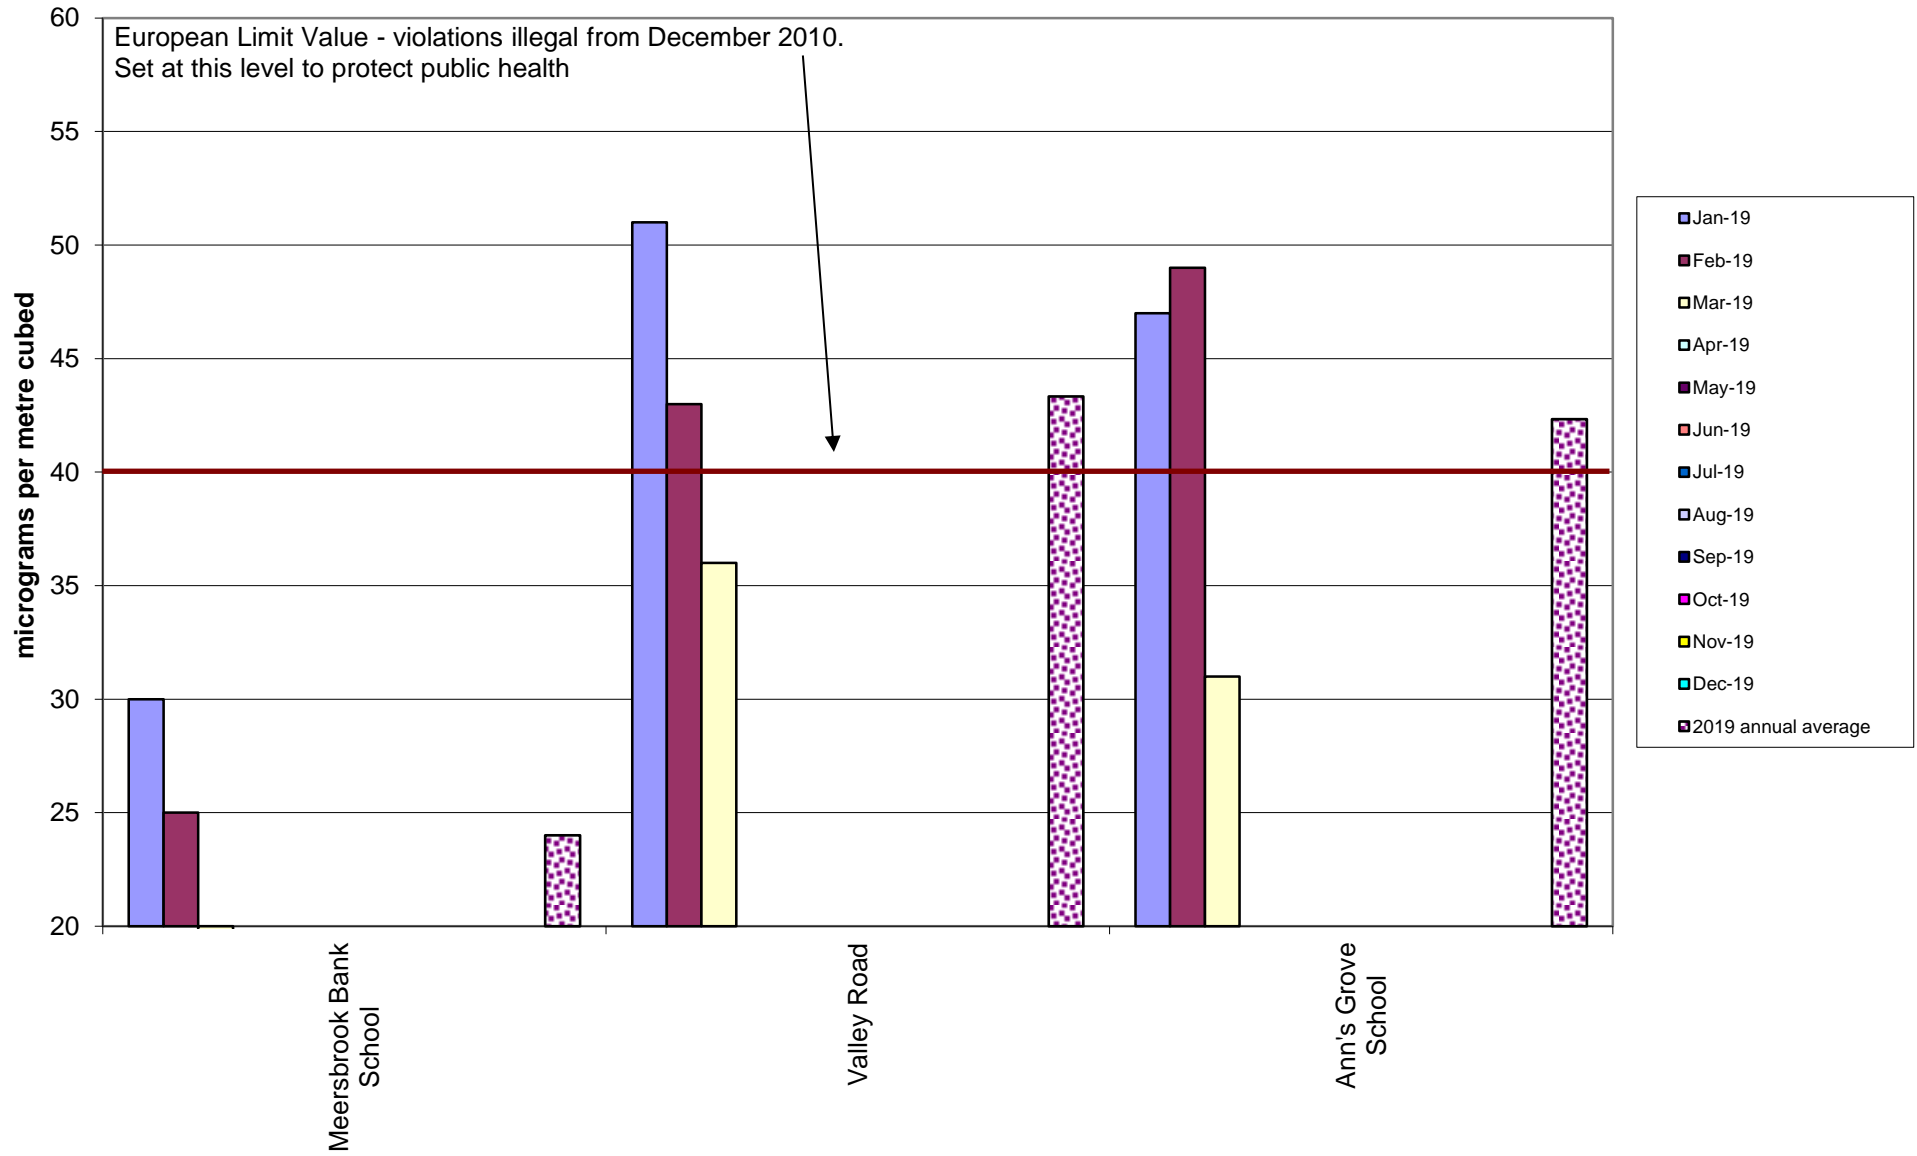

Heeley-Meersbrook Community Air Quality Monitoring of Nitrogen Dioxide 2019