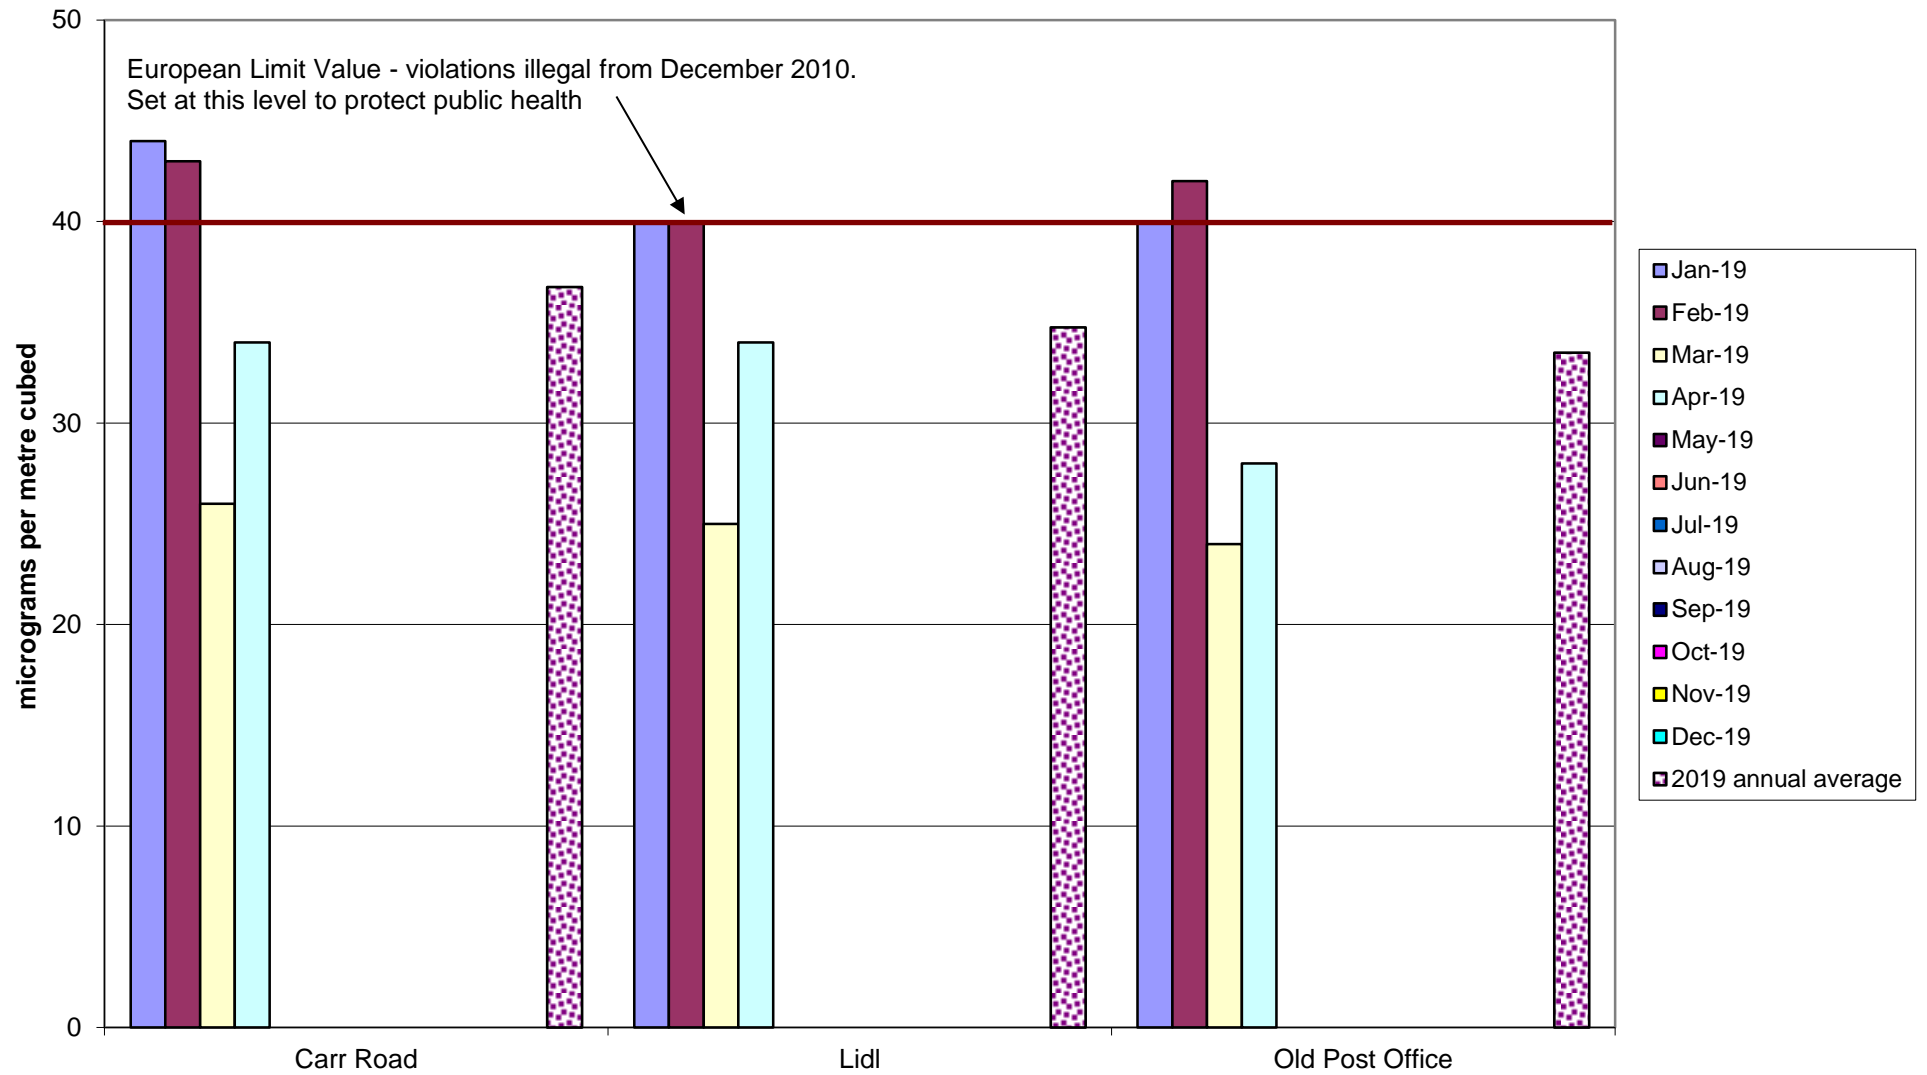

## Burngreave Community Air Quality Monitoring of Nitrogen Dioxide 2019

Carterknowle and Millhouses Community Air Quality Monitoring of Nitrogen Dioxide  
2019

Crookes and Broomhill Community Air Quality Monitoring of Nitrogen Dioxide  
2019

Darnall Community Air Quality Monitoring of Nitrogen Dioxide  
2019

Deepcar Community Air Quality Monitoring of Nitrogen Dioxide  
2019

Ecclesall Community Air Quality Monitoring of Nitrogen Dioxide  
2019