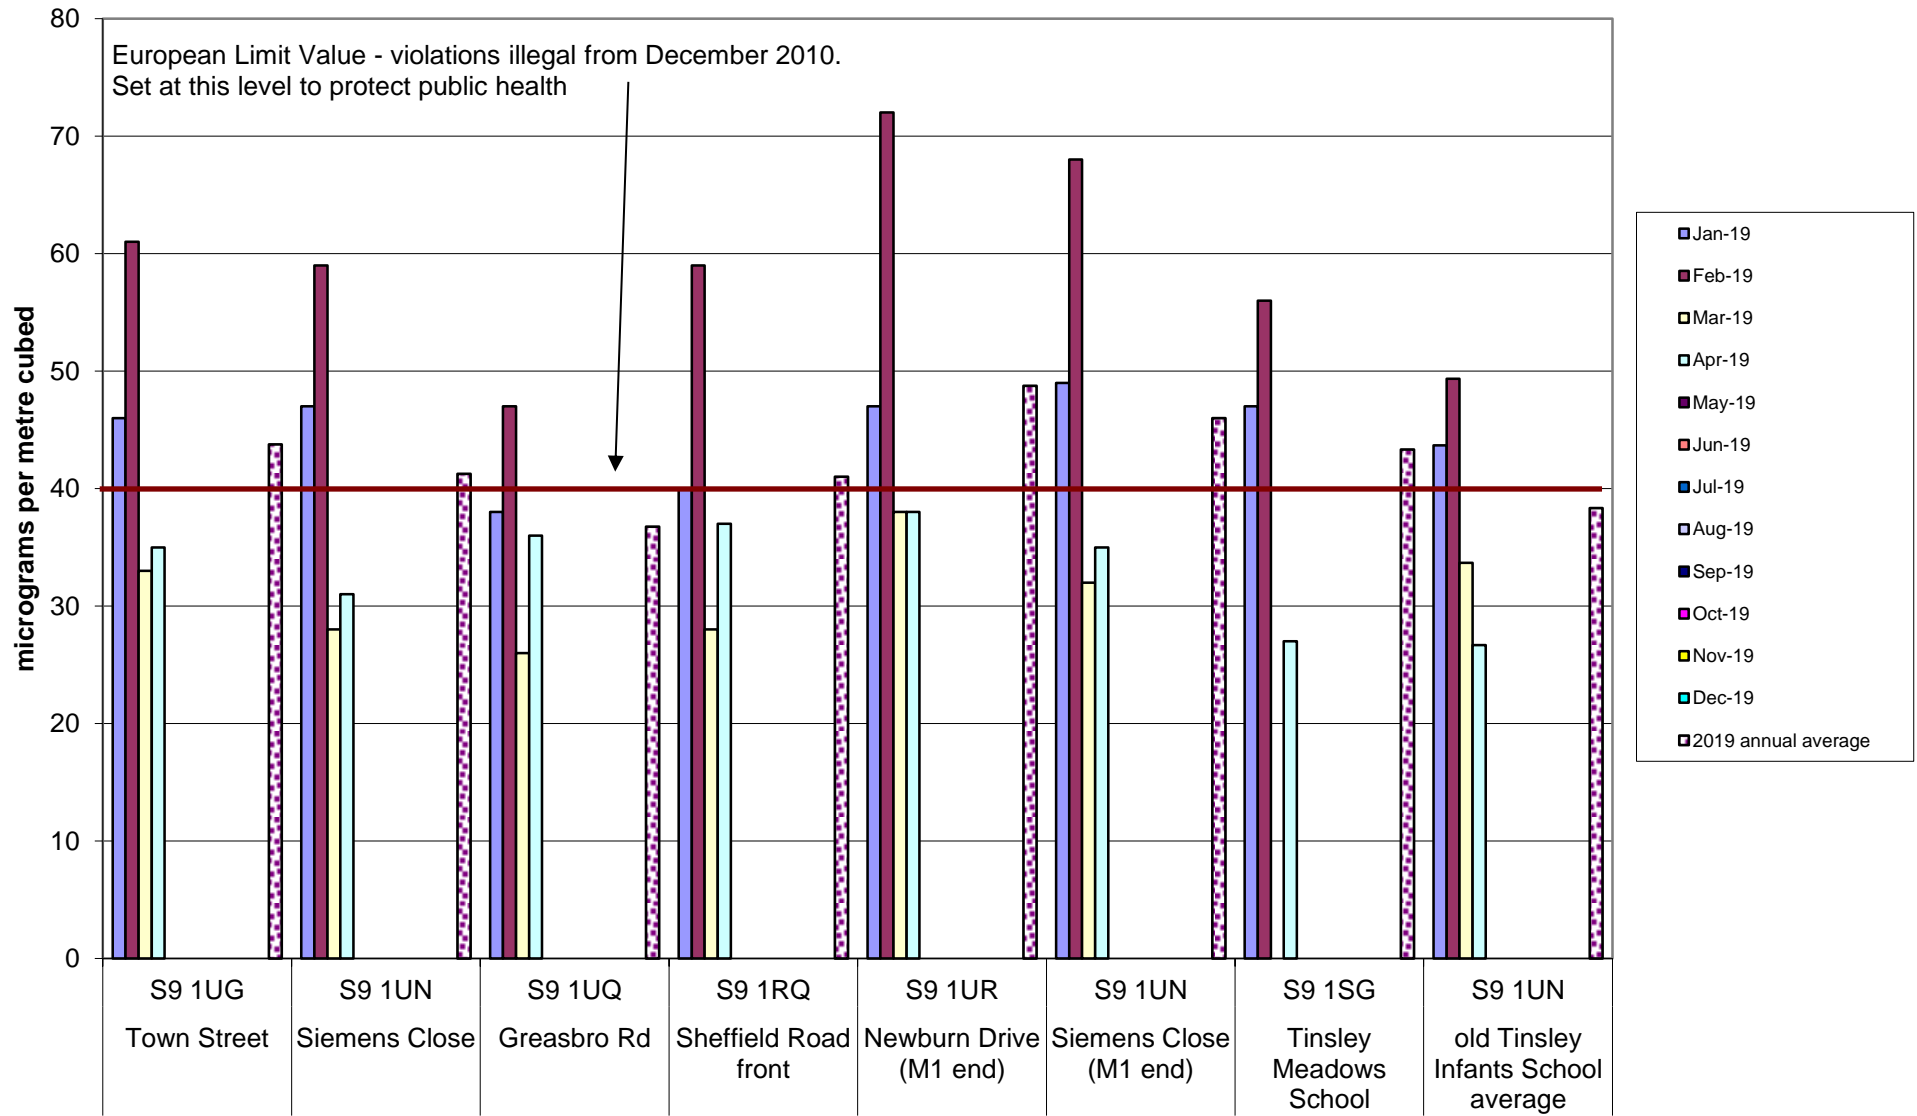

Hallam Community Air Quality Monitoring of Nitrogen Dioxide  
2019

# Heeley-Meersbrook Community Air Quality Monitoring of Nitrogen Dioxide 2019

Kelham Community Air Quality Monitoring of Nitrogen Dioxide  
2019

Miscellaneous Community Air Quality Monitoring of Nitrogen Dioxide  
2019

Nether Edge Community Air Quality Monitoring of Nitrogen Dioxide  
2019

Tinsley Community Air Quality Monitoring of Nitrogen Dioxide  
2019

Walkley Community Air Quality Monitoring of Nitrogen Dioxide  
2019