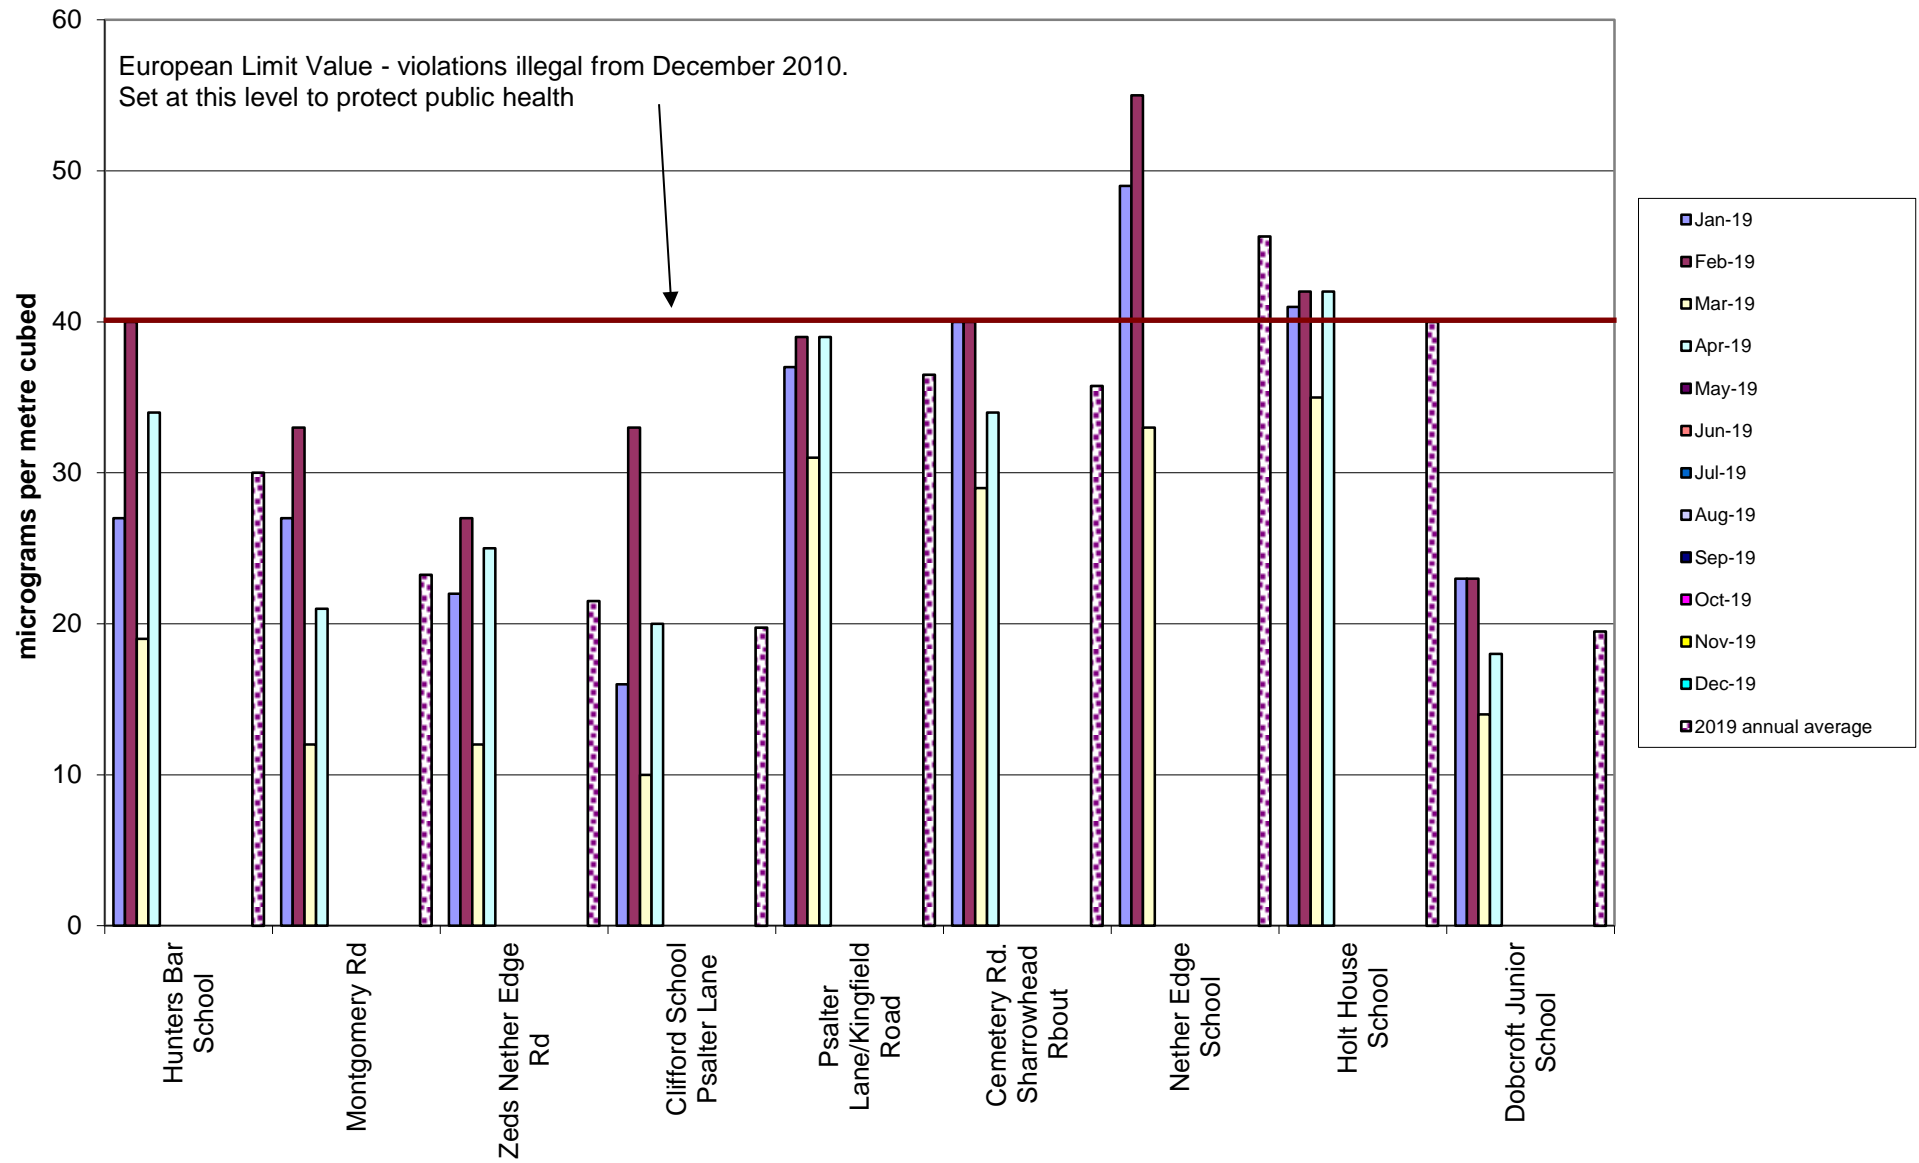

## Burngreave Community Air Quality Monitoring of Nitrogen Dioxide 2019

Carterknowle and Millhouses Community Air Quality Monitoring of Nitrogen Dioxide  
2019

Crookes and Broomhill Community Air Quality Monitoring of Nitrogen Dioxide  
2019

Hallam Community Air Quality Monitoring of Nitrogen Dioxide  
2019

# Heeley-Meersbrook Community Air Quality Monitoring of Nitrogen Dioxide 2019

Kelham Community Air Quality Monitoring of Nitrogen Dioxide  
2019

Miscellaneous Community Air Quality Monitoring of Nitrogen Dioxide  
2019

Nether Edge Community Air Quality Monitoring of Nitrogen Dioxide  
2019

Tinsley Community Air Quality Monitoring of Nitrogen Dioxide  
2019

Walkley Community Air Quality Monitoring of Nitrogen Dioxide  
2019