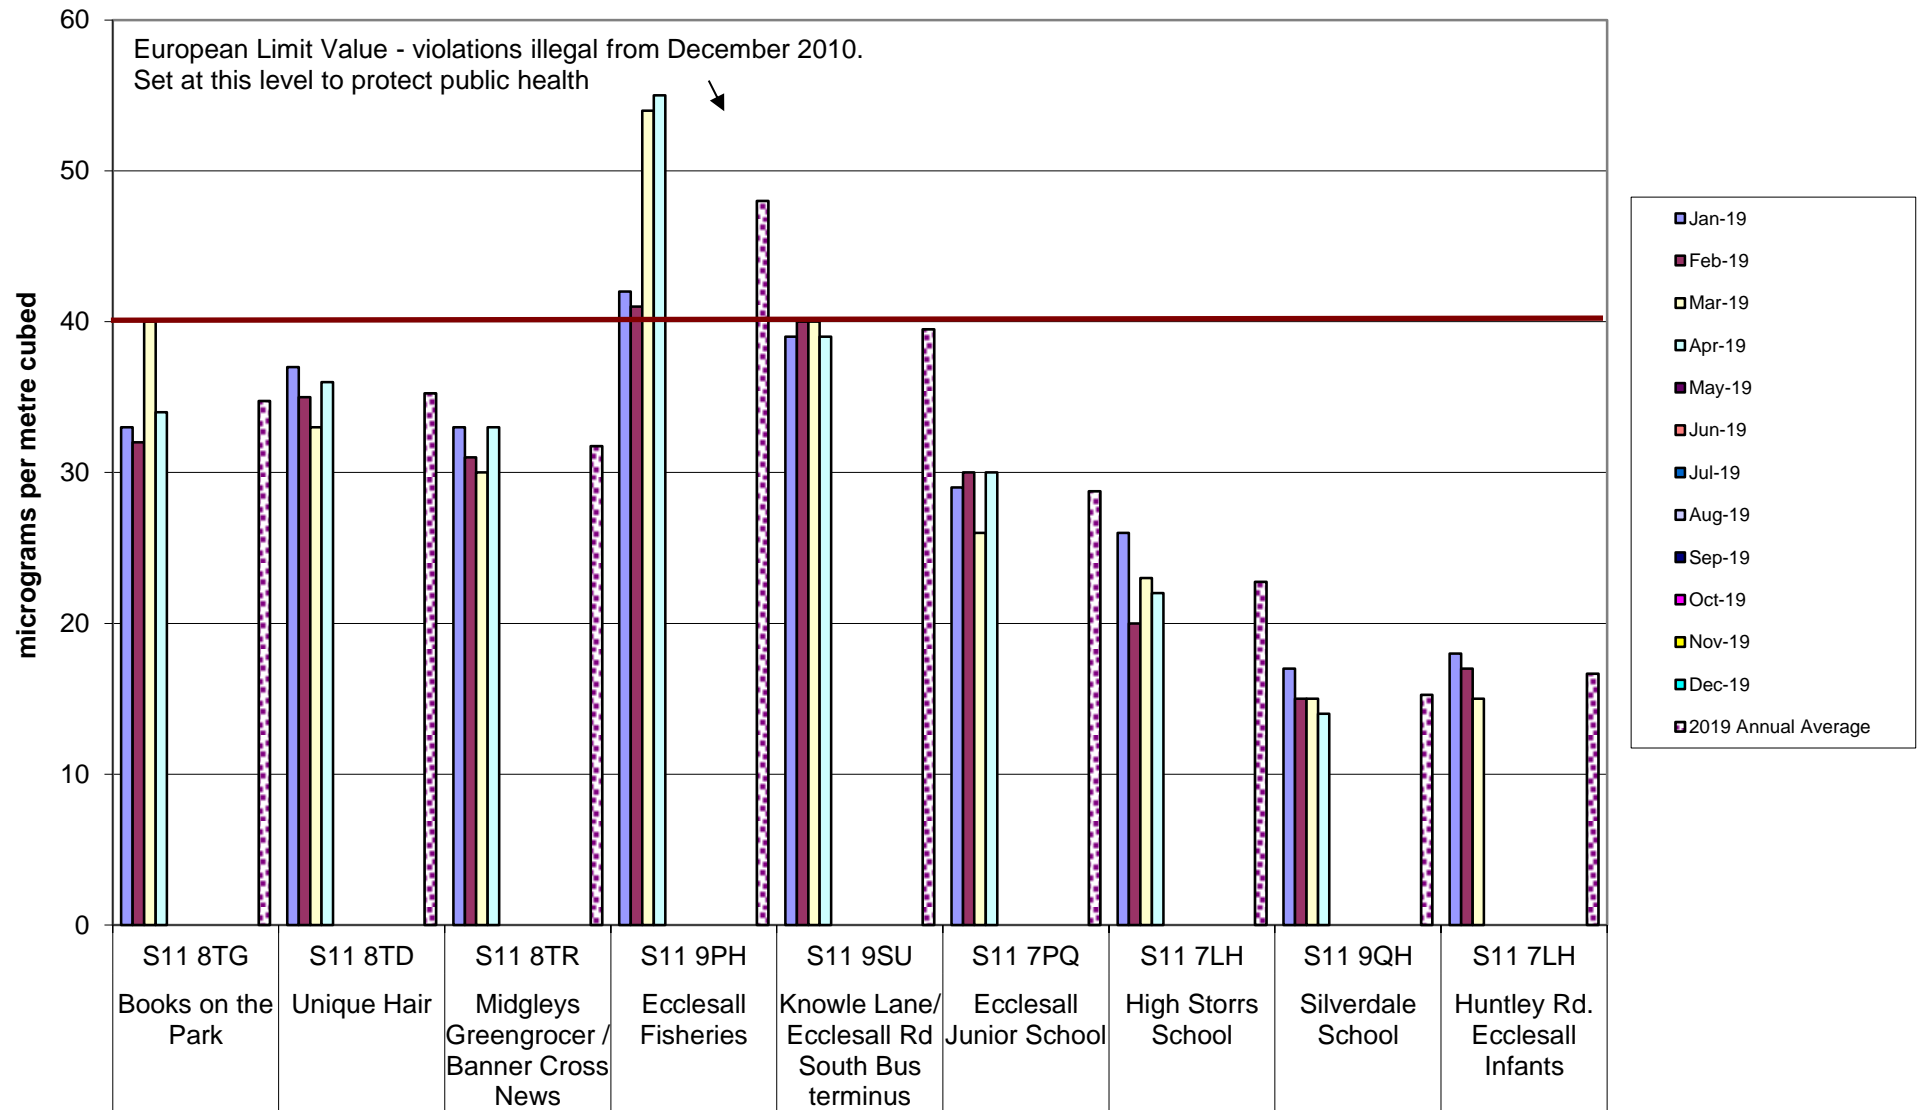

## Burngreave Community Air Quality Monitoring of Nitrogen Dioxide 2019

Carterknowle and Millhouses Community Air Quality Monitoring of Nitrogen Dioxide  
2019

Crookes and Broomhill Community Air Quality Monitoring of Nitrogen Dioxide  
2019

Darnall Community Air Quality Monitoring of Nitrogen Dioxide  
2019

Deepcar Community Air Quality Monitoring of Nitrogen Dioxide  
2019

Ecclesall Community Air Quality Monitoring of Nitrogen Dioxide  
2019