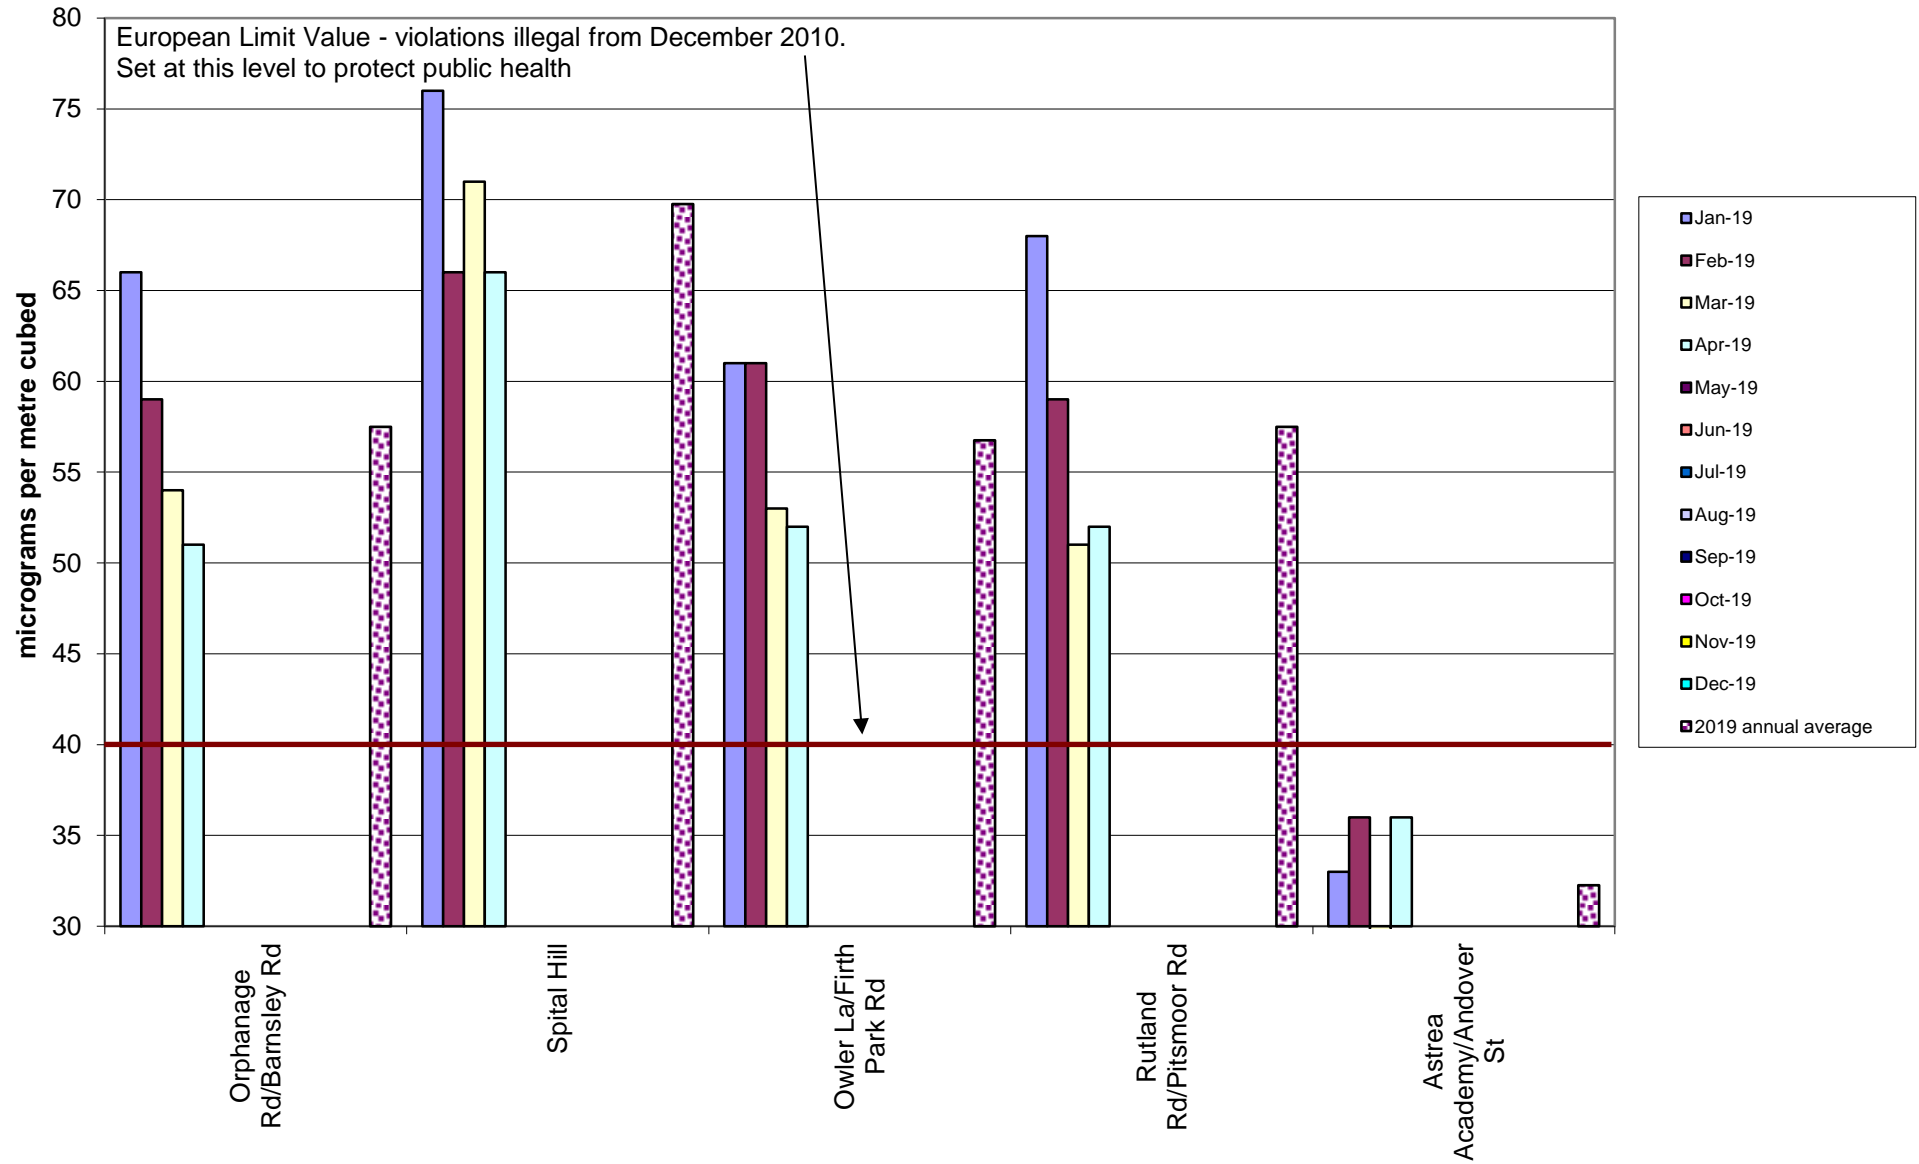

## Abbeydale Road Corridor Community Air Quality Monitoring of Nitrogen Dioxide 2019

## Burngreave Community Air Quality Monitoring of Nitrogen Dioxide 2019

Carterknowle and Millhouses Community Air Quality Monitoring of Nitrogen Dioxide  
2019

Crookes and Broomhill Community Air Quality Monitoring of Nitrogen Dioxide  
2019

Darnall Community Air Quality Monitoring of Nitrogen Dioxide  
2019

Deepcar Community Air Quality Monitoring of Nitrogen Dioxide  
2019

Ecclesall Community Air Quality Monitoring of Nitrogen Dioxide  
2019