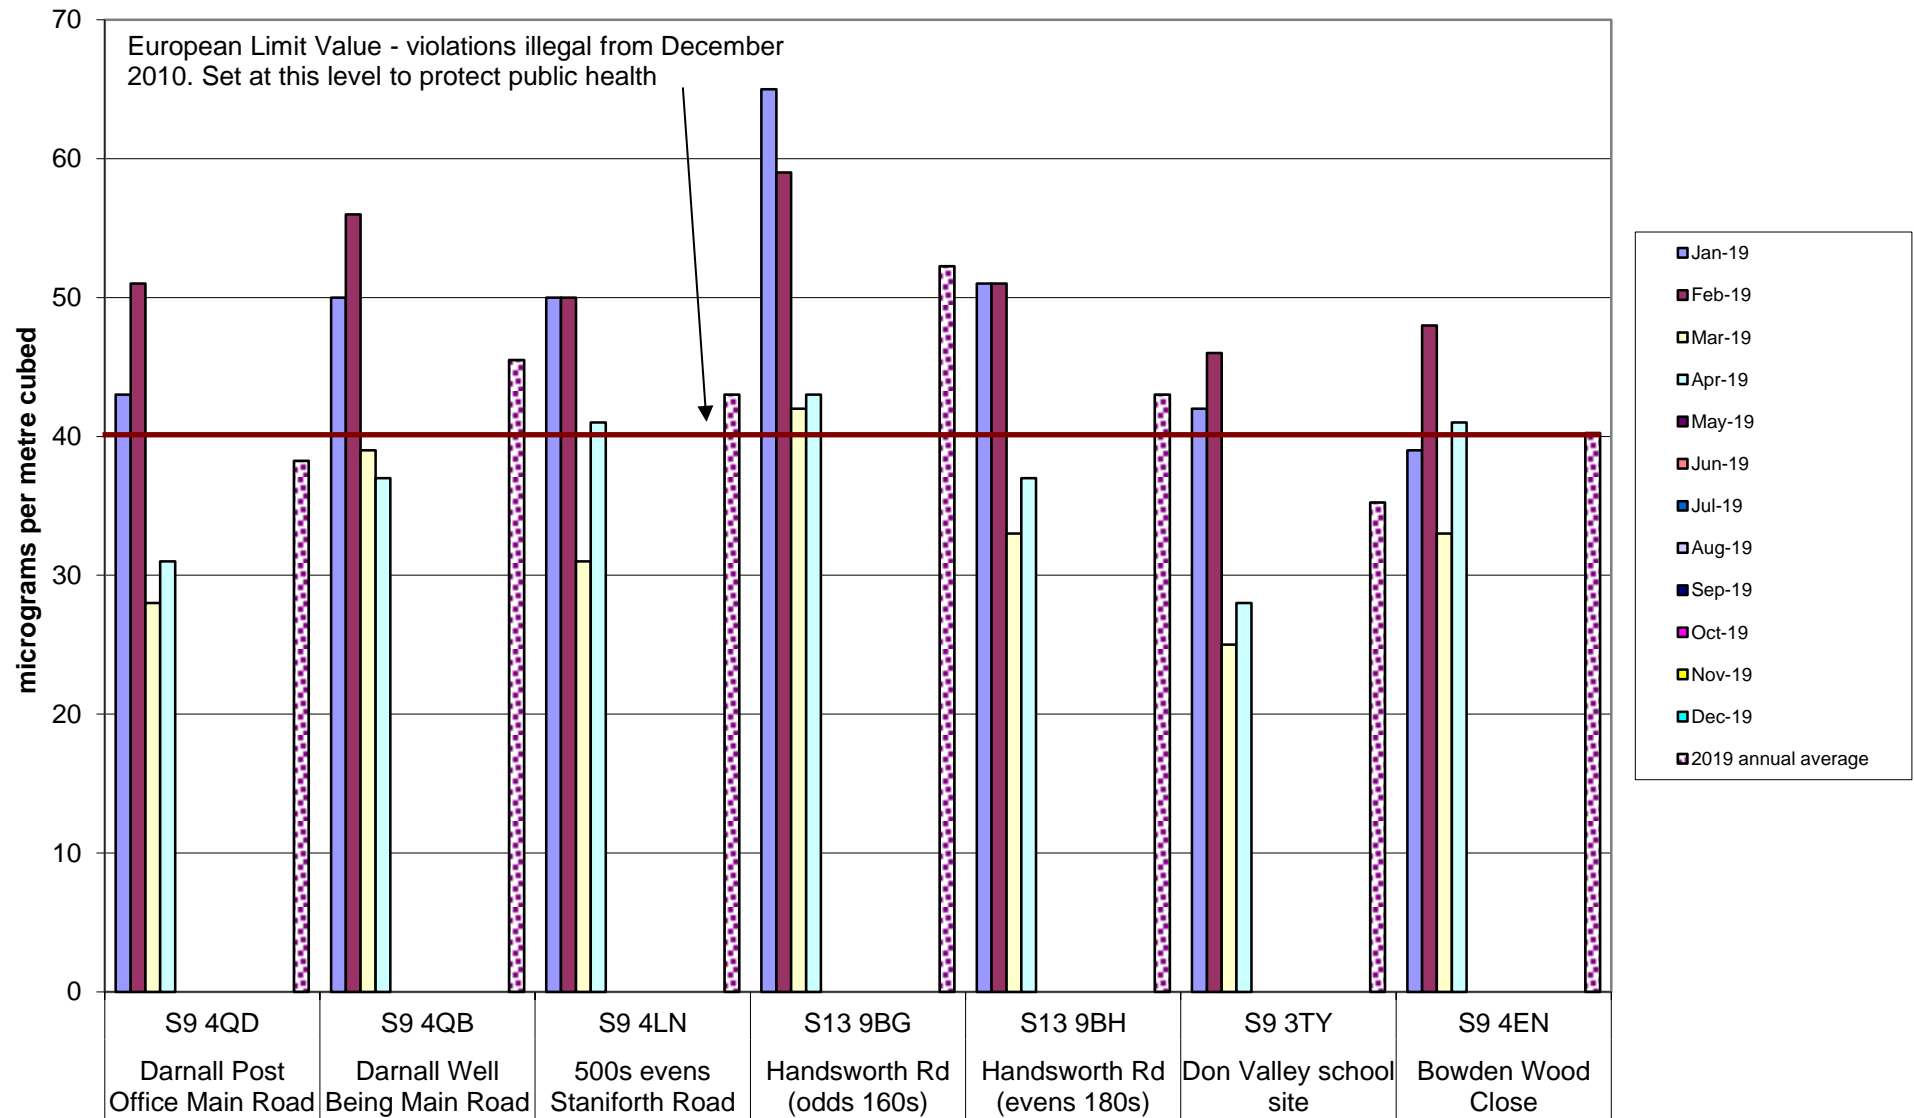

Darnall Community Air Quality Monitoring of Nitrogen Dioxide
2019