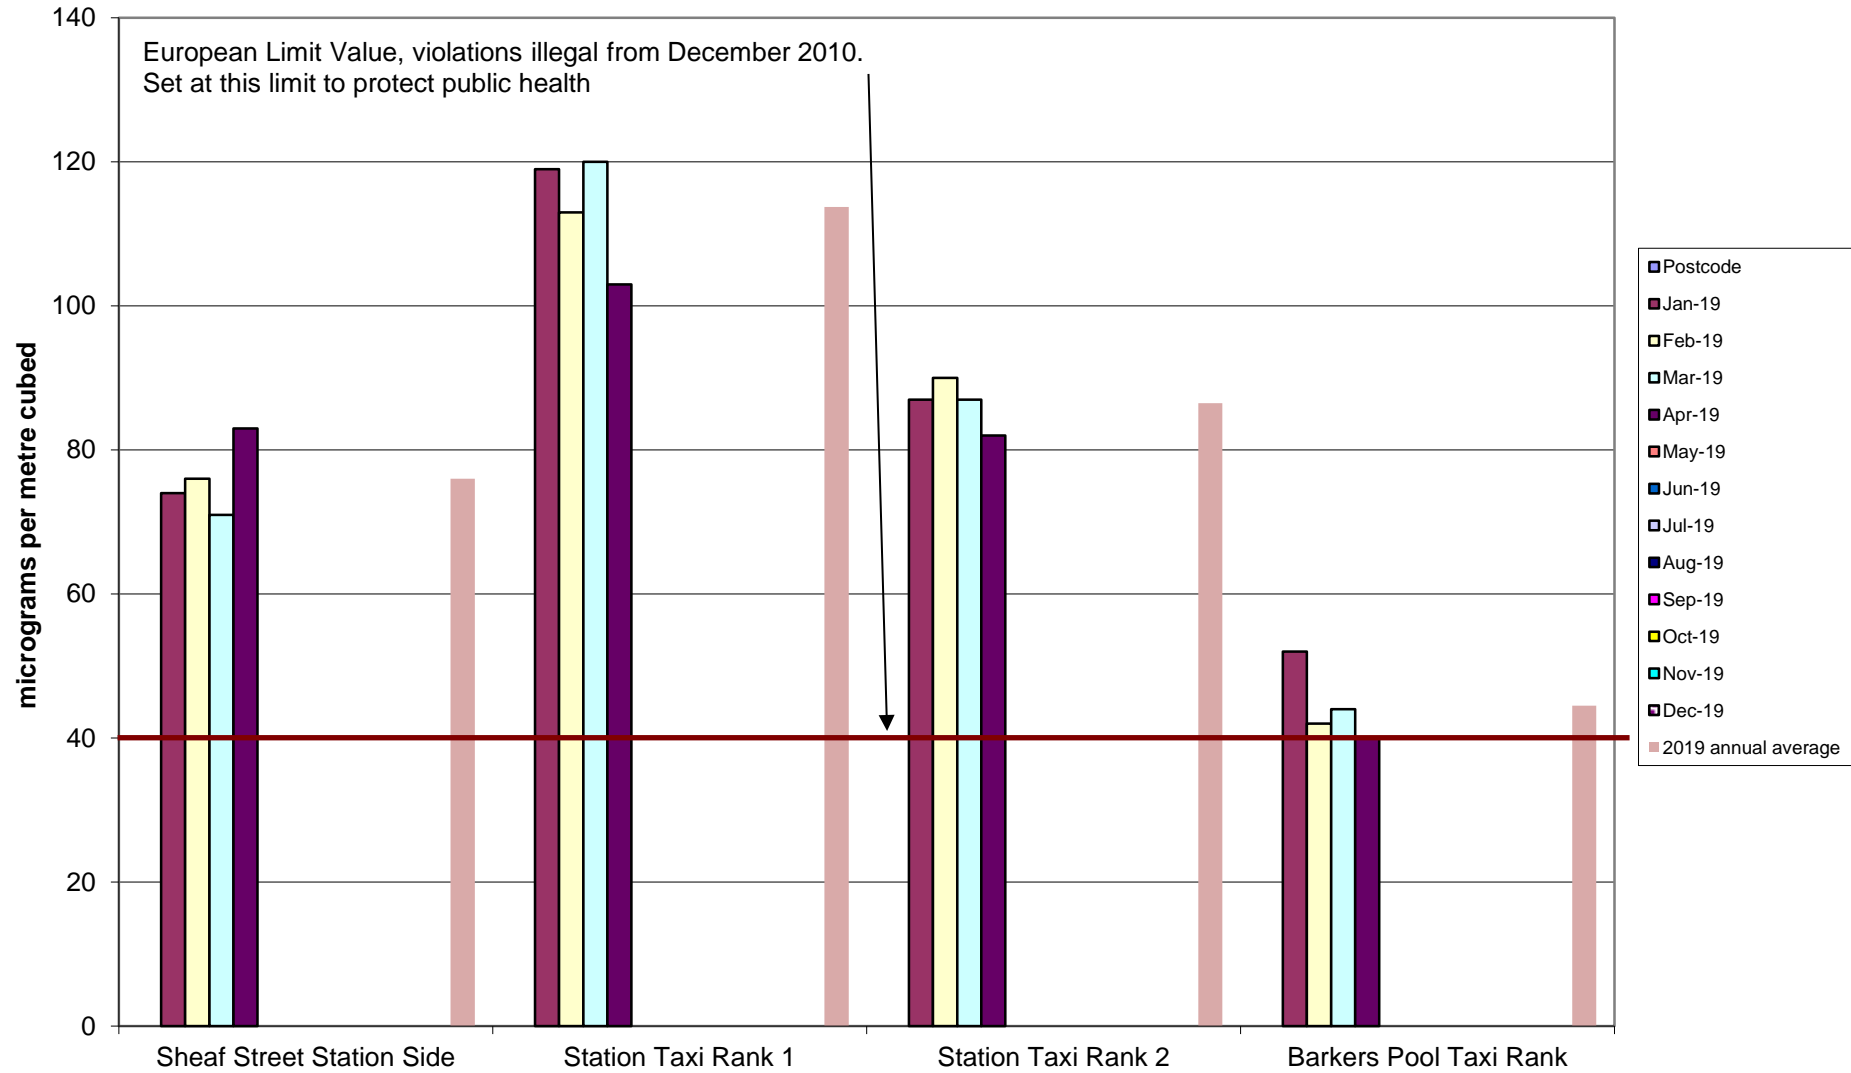

Hallam Community Air Quality Monitoring of Nitrogen Dioxide
2019