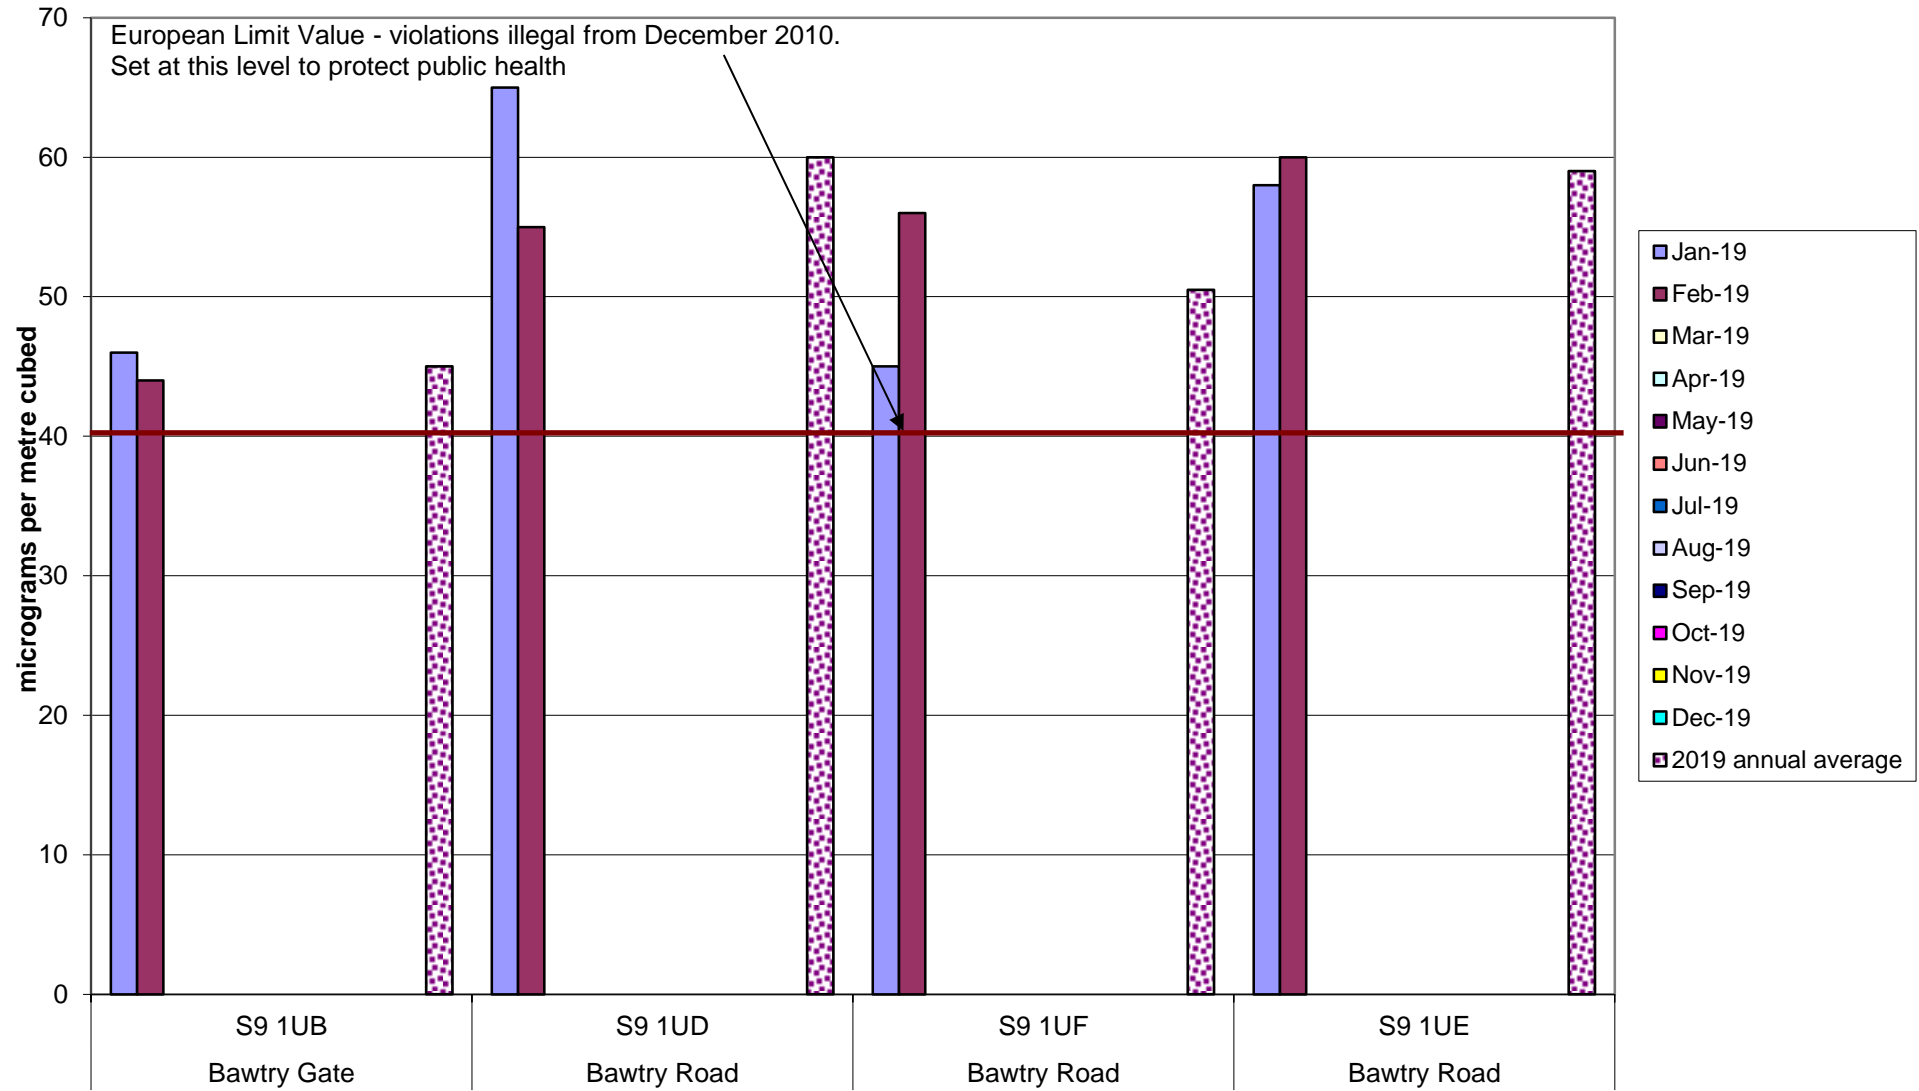

# Heeley-Meersbrook Community Air Quality Monitoring of Nitrogen Dioxide 2019

Kelham Community Air Quality Monitoring of Nitrogen Dioxide  
2019

Manor Castle Community Air Quality Monitoring of Nitrogen Dioxide  
2019

Miscellaneous Community Air Quality Monitoring of Nitrogen Dioxide  
2019

## Nether Edge Community Air Quality Monitoring of Nitrogen Dioxide 2019

Tinsley Community Air Quality Monitoring of Nitrogen Dioxide  
2019

SCC Air Quality Monitoring of Nitrogen Dioxide in Tinsley  
2019