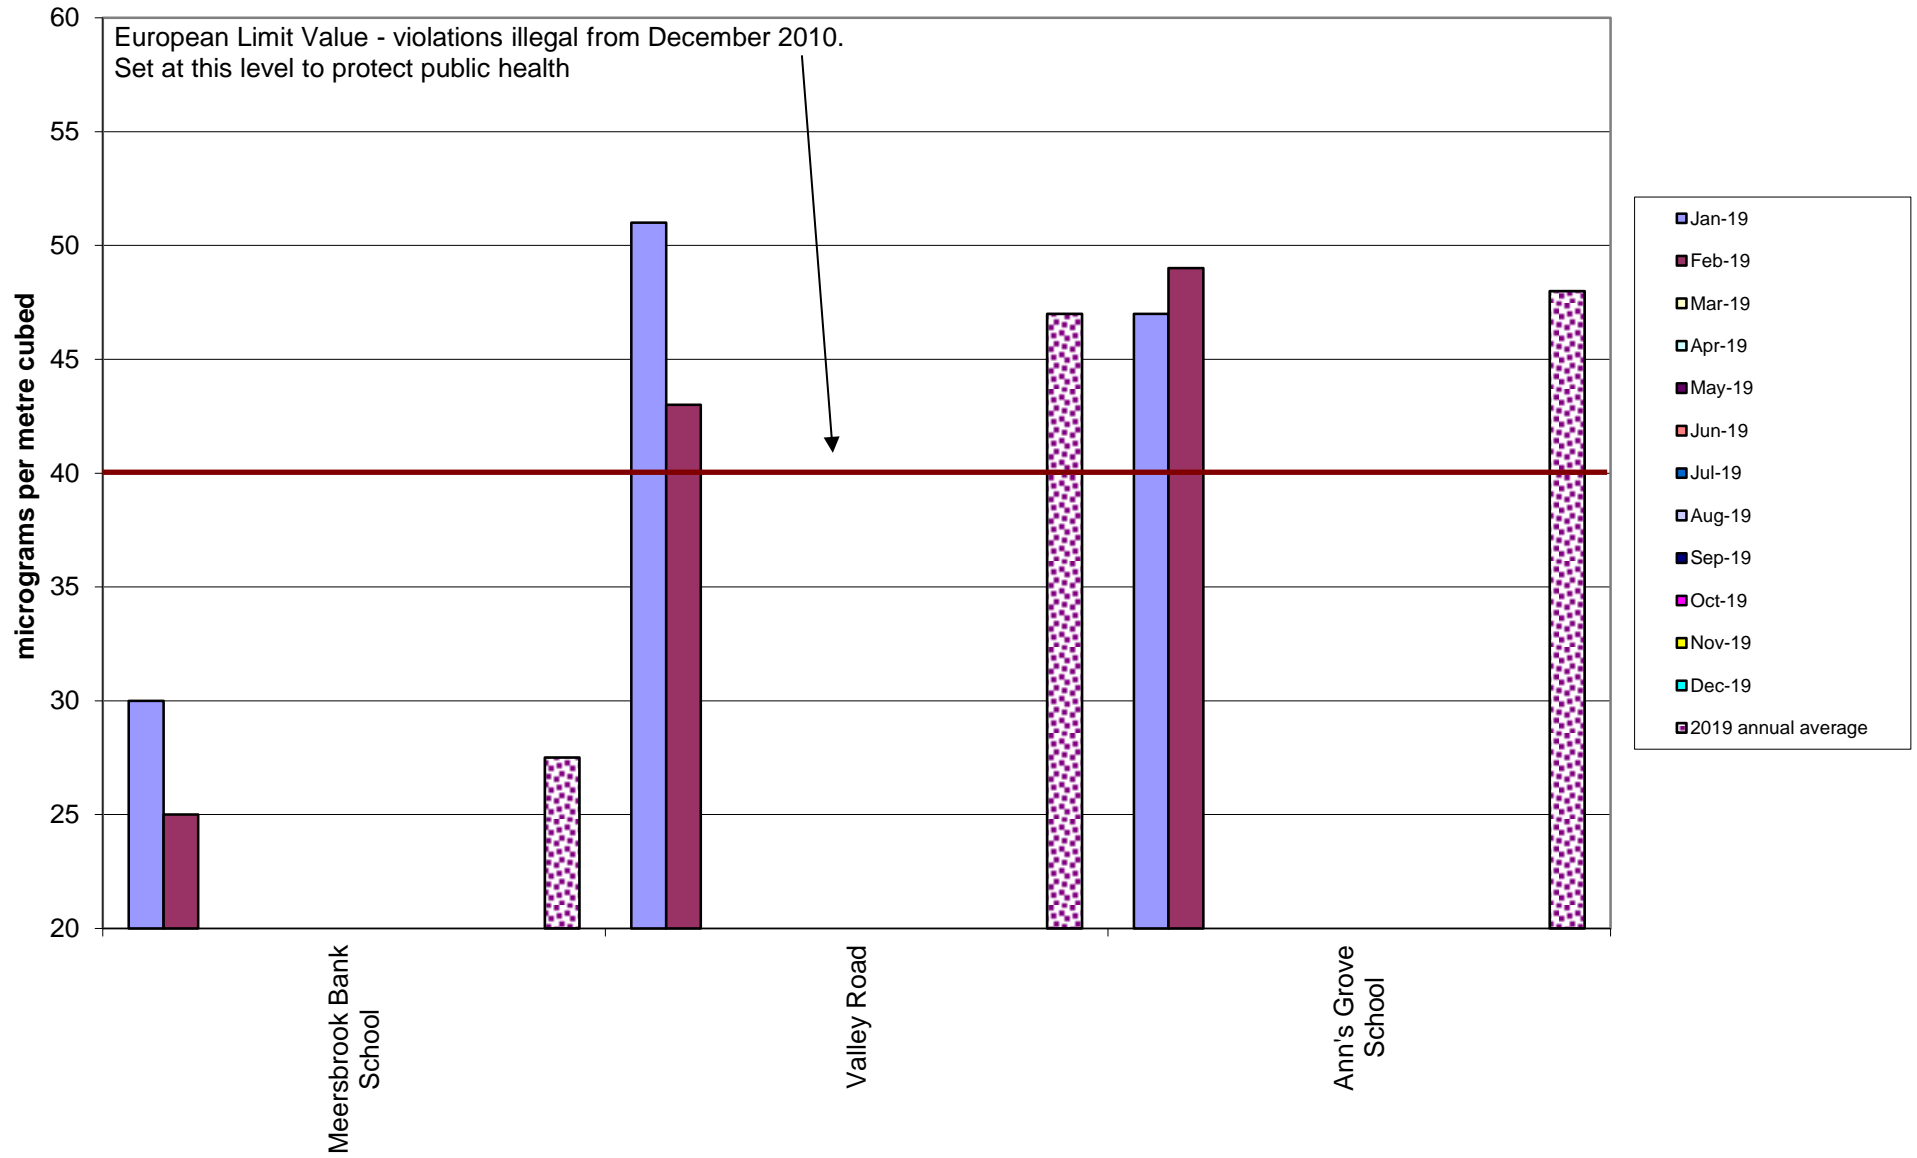

Heeley-Meersbrook Community Air Quality Monitoring of Nitrogen Dioxide 2019