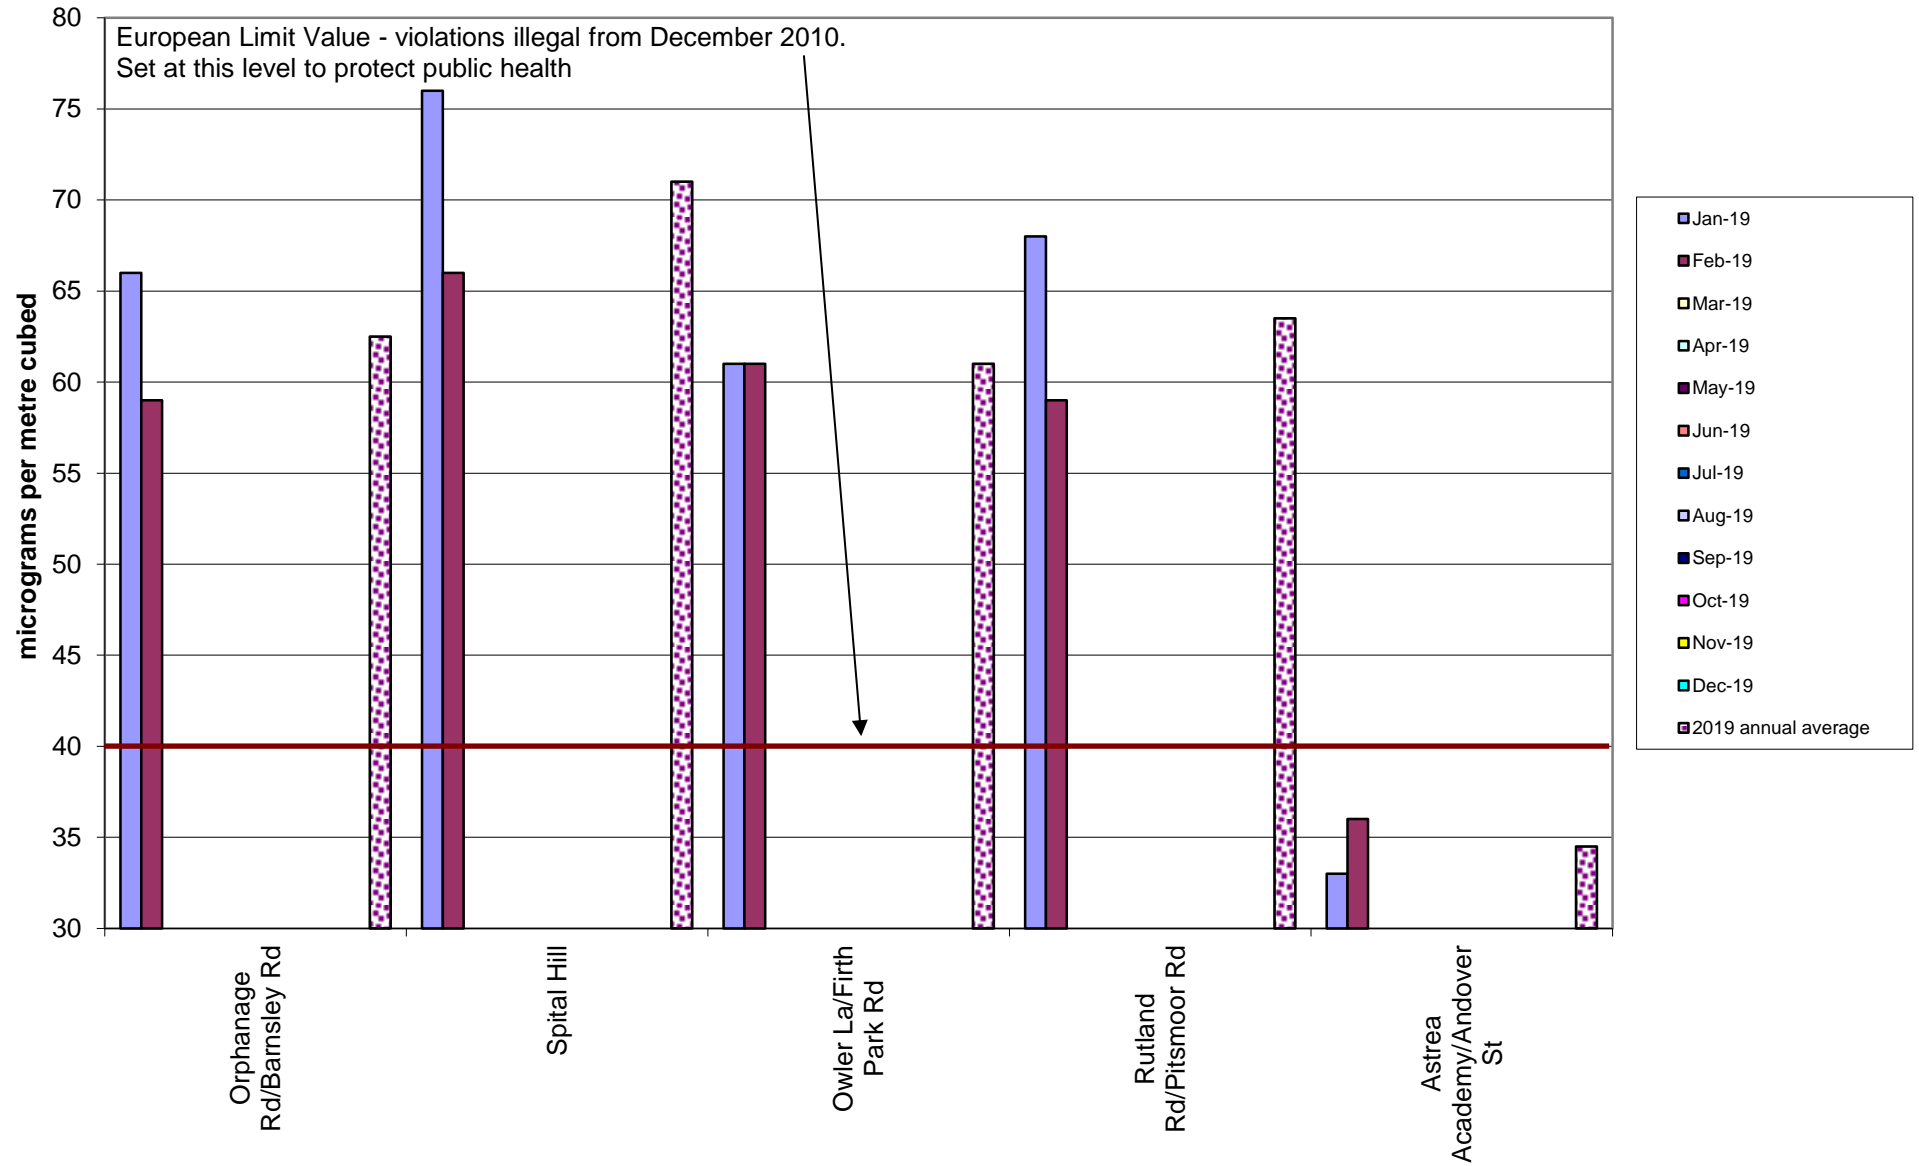

## Abbeydale Road Corridor Community Air Quality Monitoring of Nitrogen Dioxide 2019

## Burngreave Community Air Quality Monitoring of Nitrogen Dioxide 2019

Carterknowle and Millhouses Community Air Quality Monitoring of Nitrogen Dioxide  
2019

Crookes and Broomhill Community Air Quality Monitoring of Nitrogen Dioxide  
2019

Darnall Community Air Quality Monitoring of Nitrogen Dioxide  
2019

Deepcar Community Air Quality Monitoring of Nitrogen Dioxide  
2019

Ecclesall Community Air Quality Monitoring of Nitrogen Dioxide  
2019