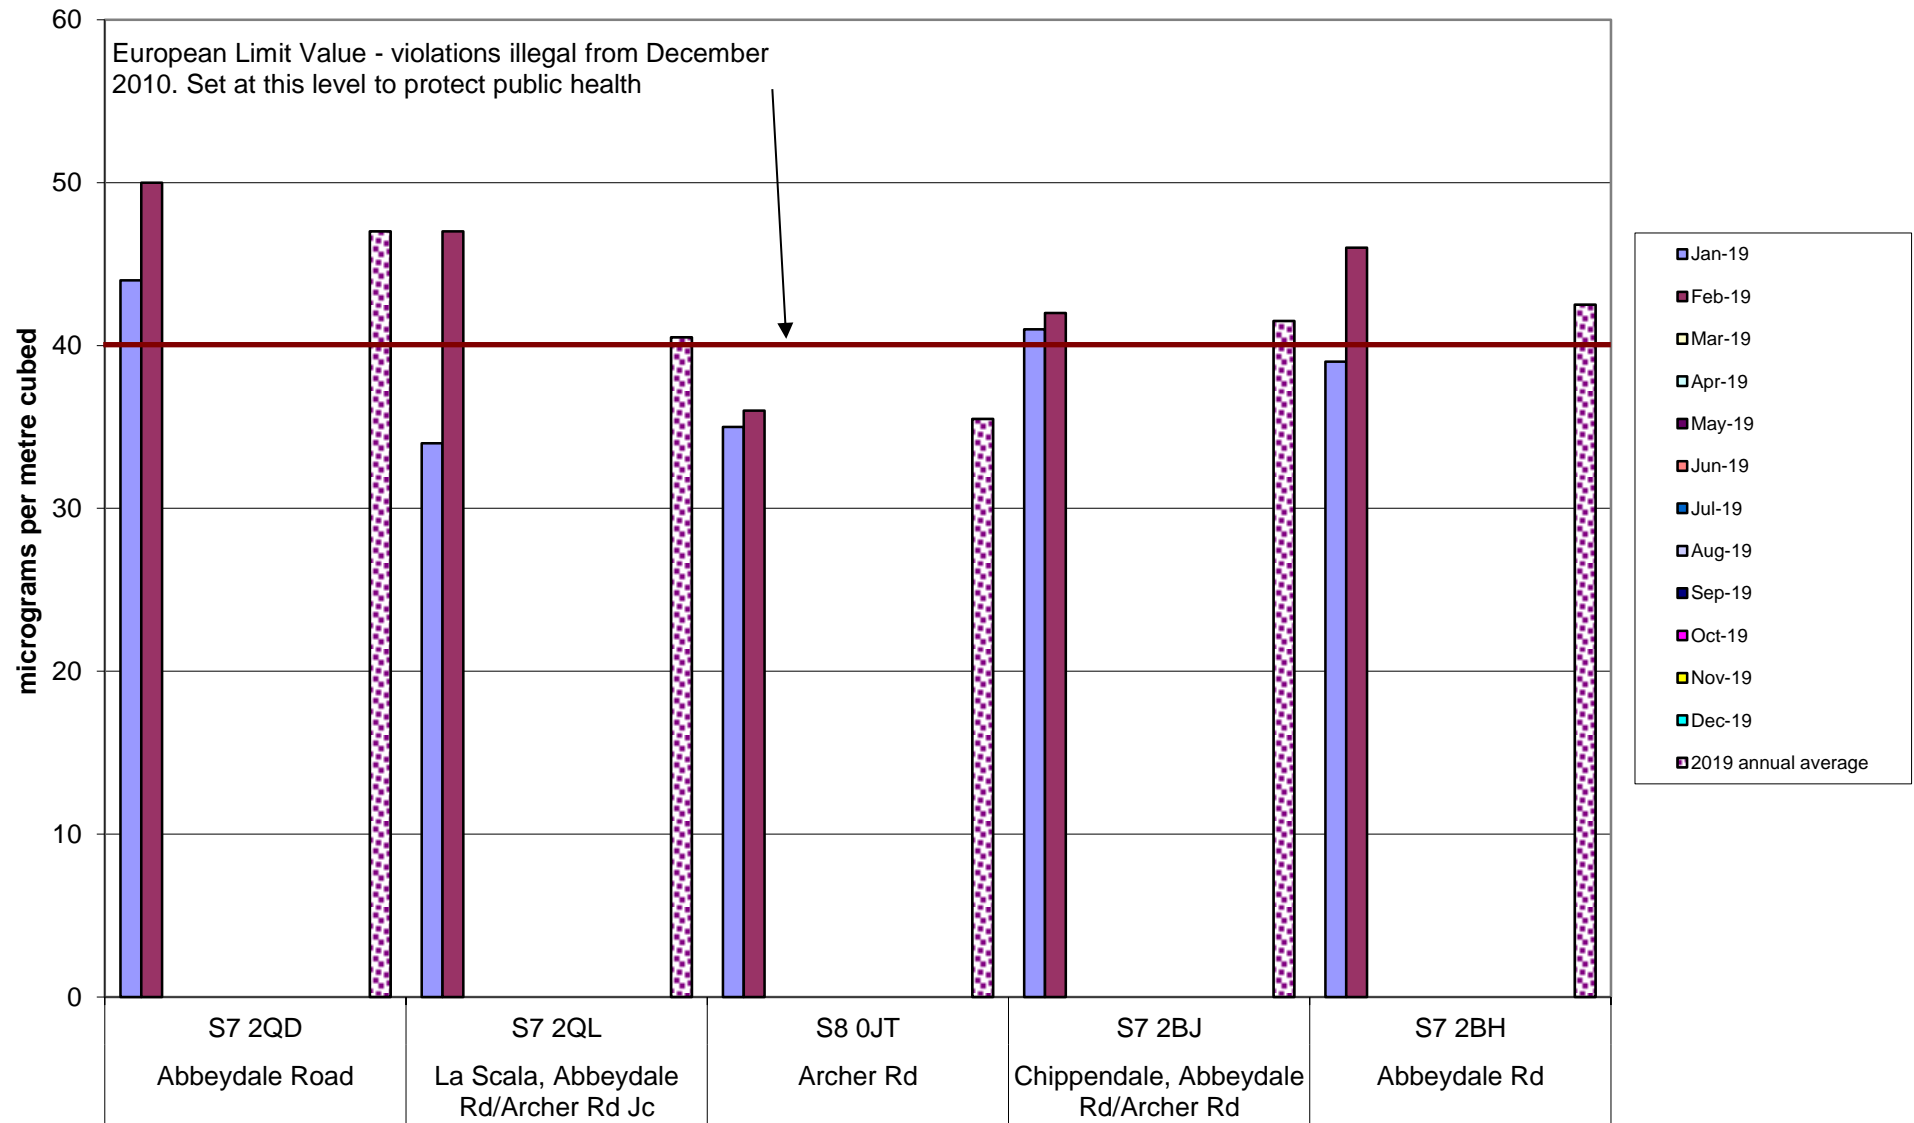

## Abbeydale Road Corridor Community Air Quality Monitoring of Nitrogen Dioxide 2019

## Burngreave Community Air Quality Monitoring of Nitrogen Dioxide 2019

Carterknowle and Millhouses Community Air Quality Monitoring of Nitrogen Dioxide  
2019

Crookes and Broomhill Community Air Quality Monitoring of Nitrogen Dioxide  
2019