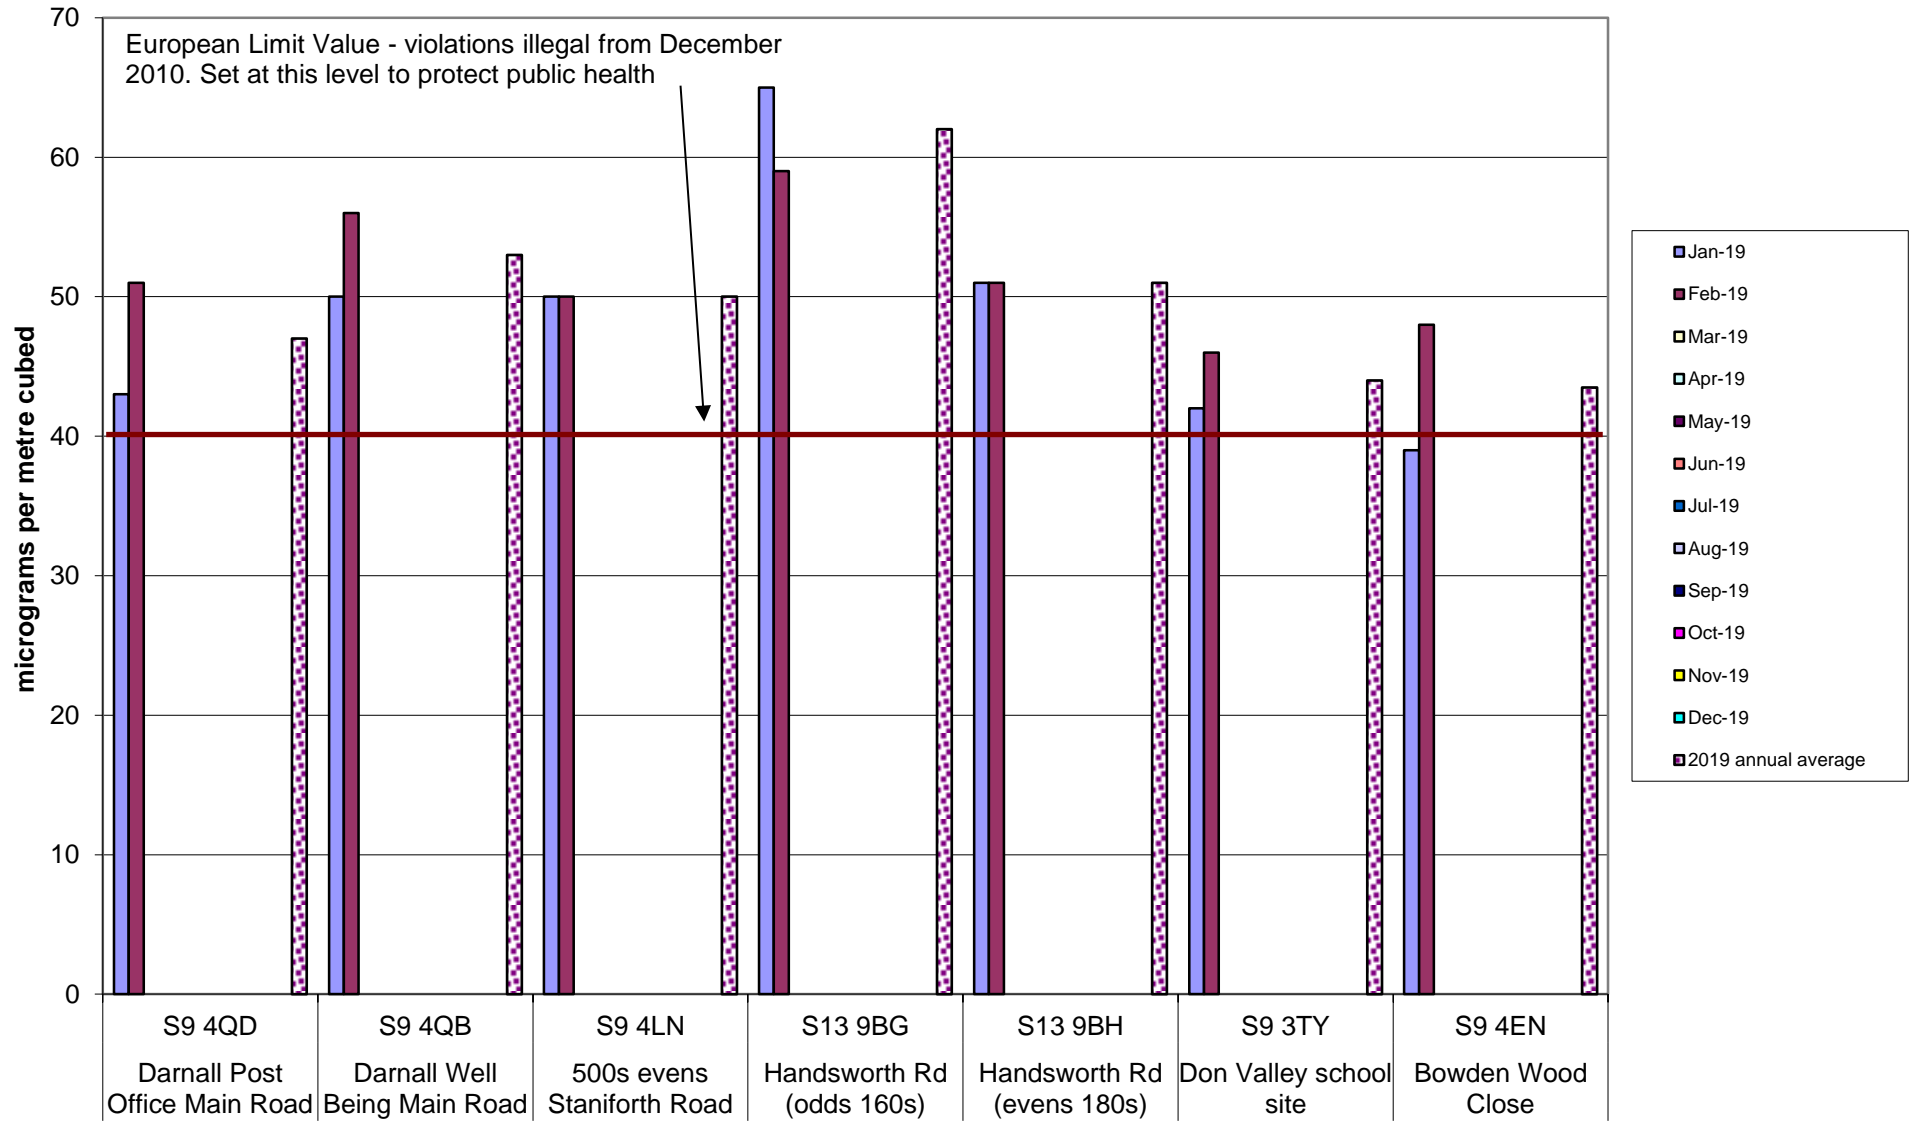

Darnall Community Air Quality Monitoring of Nitrogen Dioxide
2019