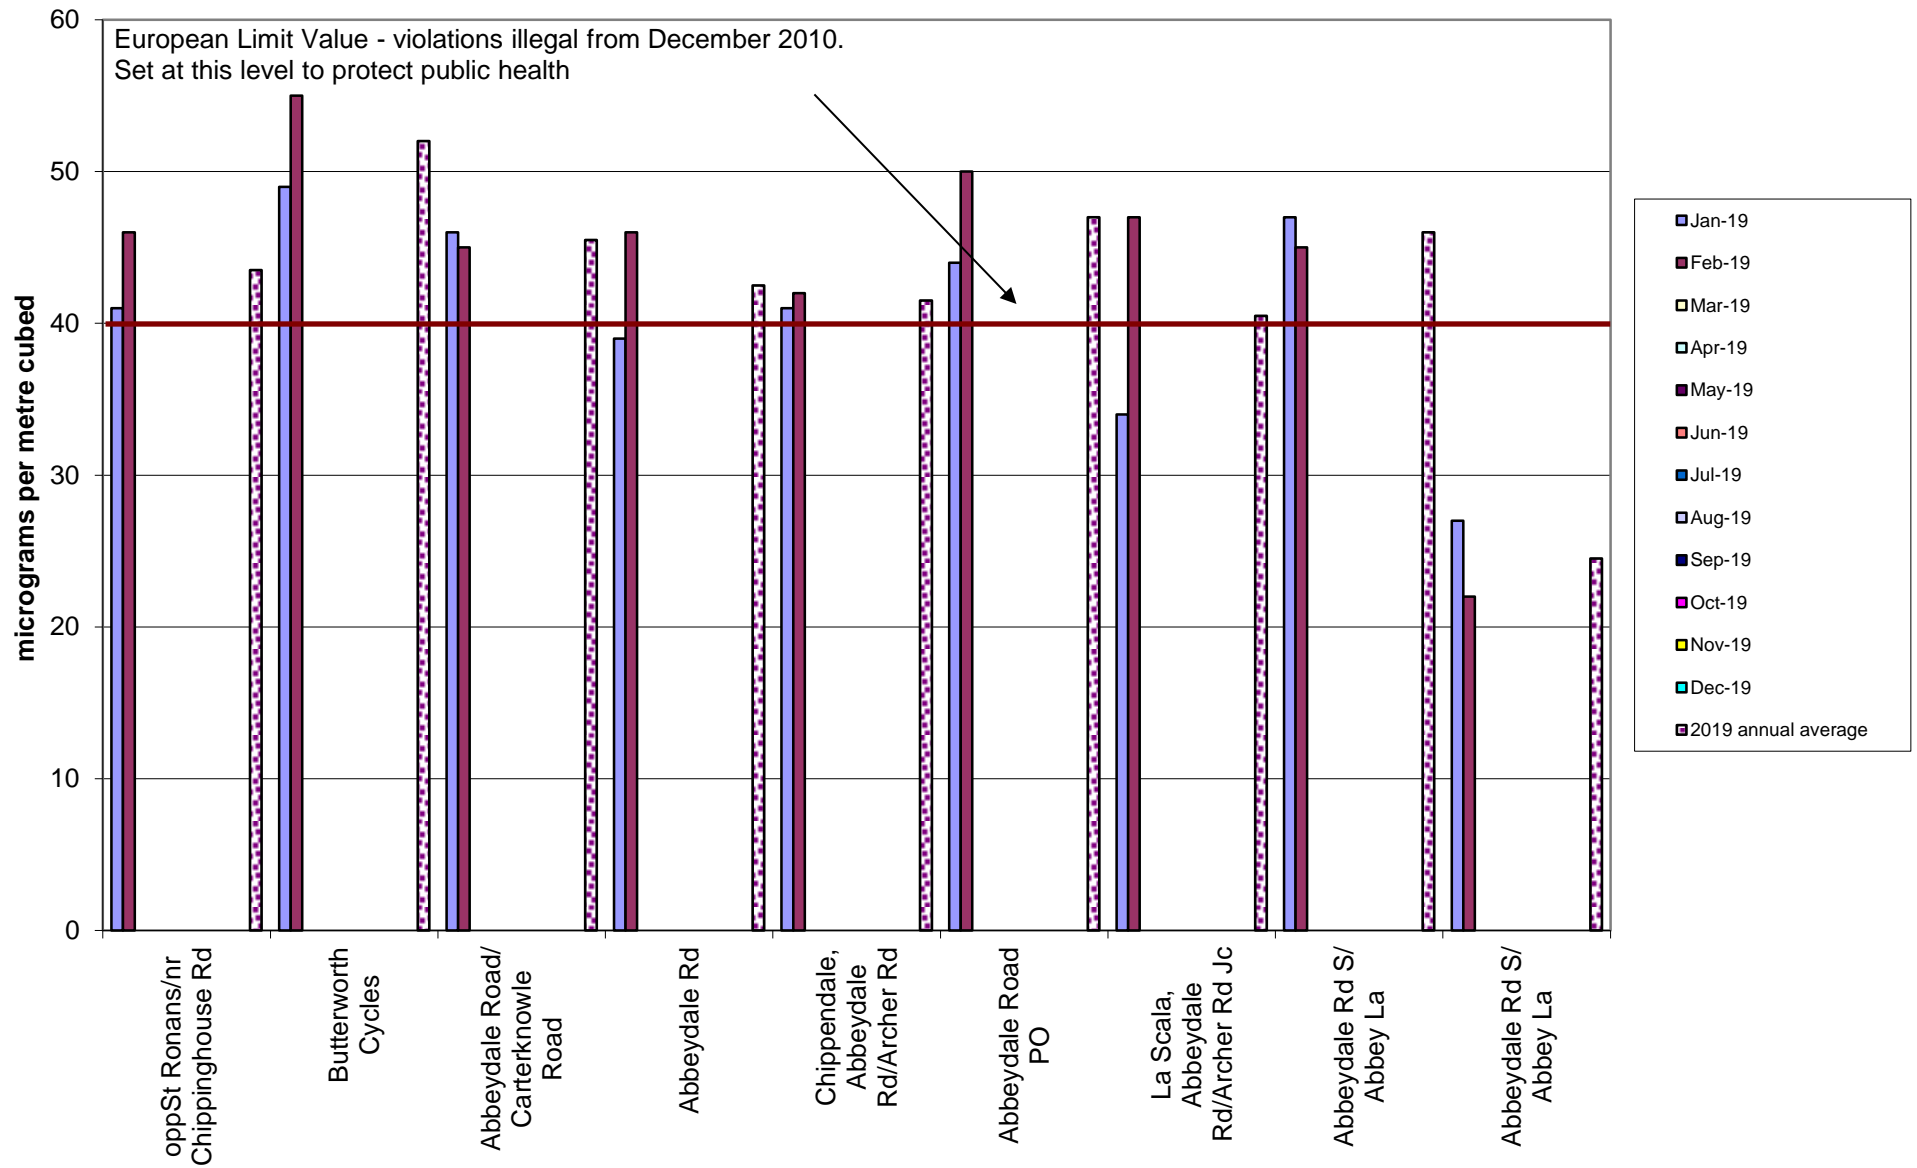

## Abbeydale Road Corridor Community Air Quality Monitoring of Nitrogen Dioxide 2019

## Burngreave Community Air Quality Monitoring of Nitrogen Dioxide 2019

Carterknowle and Millhouses Community Air Quality Monitoring of Nitrogen Dioxide  
2019

Crookes and Broomhill Community Air Quality Monitoring of Nitrogen Dioxide  
2019

Darnall Community Air Quality Monitoring of Nitrogen Dioxide  
2019

Deepcar Community Air Quality Monitoring of Nitrogen Dioxide  
2019

Ecclesall Community Air Quality Monitoring of Nitrogen Dioxide  
2019