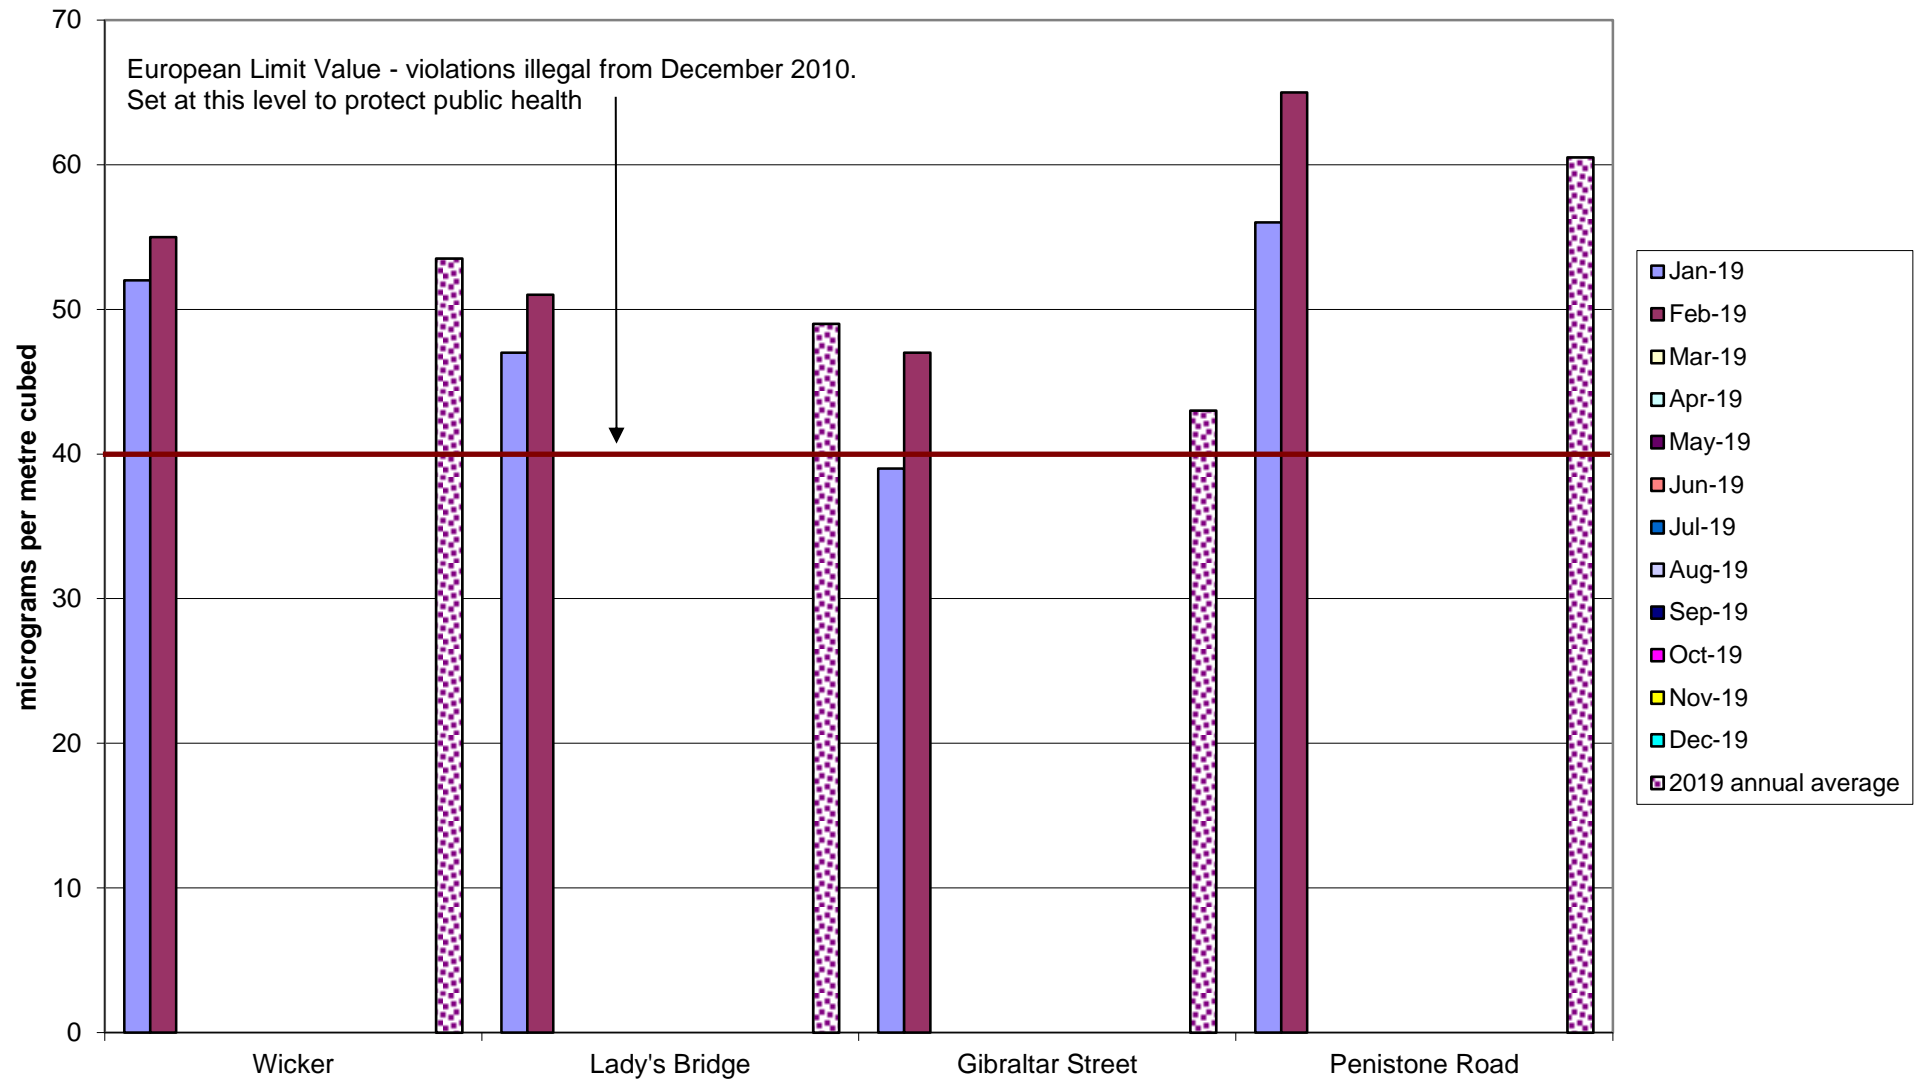

Hallam Community Air Quality Monitoring of Nitrogen Dioxide  
2019

# Heeley-Meersbrook Community Air Quality Monitoring of Nitrogen Dioxide 2019

Kelham Community Air Quality Monitoring of Nitrogen Dioxide  
2019

Manor Castle Community Air Quality Monitoring of Nitrogen Dioxide  
2019