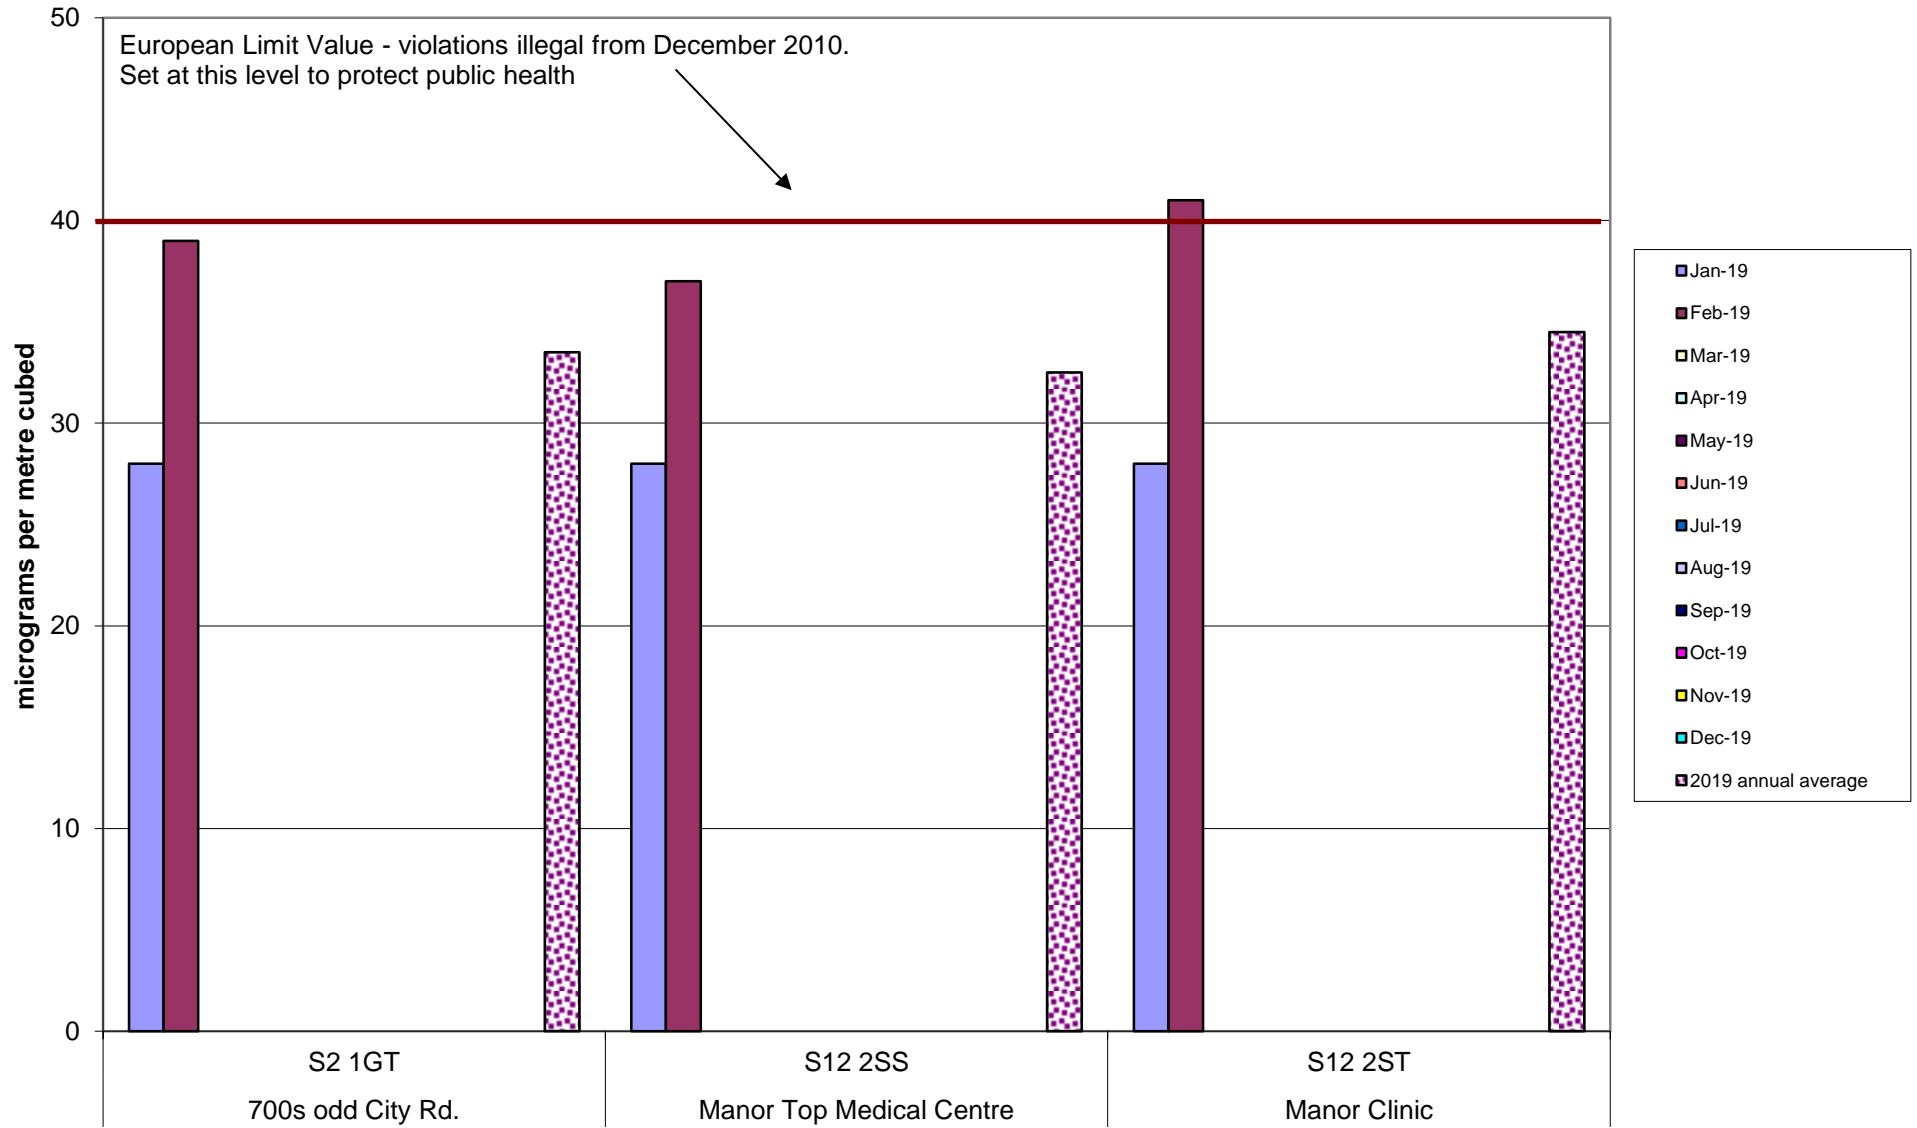

Hallam Community Air Quality Monitoring of Nitrogen Dioxide  
2019

# Heeley-Meersbrook Community Air Quality Monitoring of Nitrogen Dioxide 2019

Kelham Community Air Quality Monitoring of Nitrogen Dioxide  
2019

Manor Castle Community Air Quality Monitoring of Nitrogen Dioxide  
2019