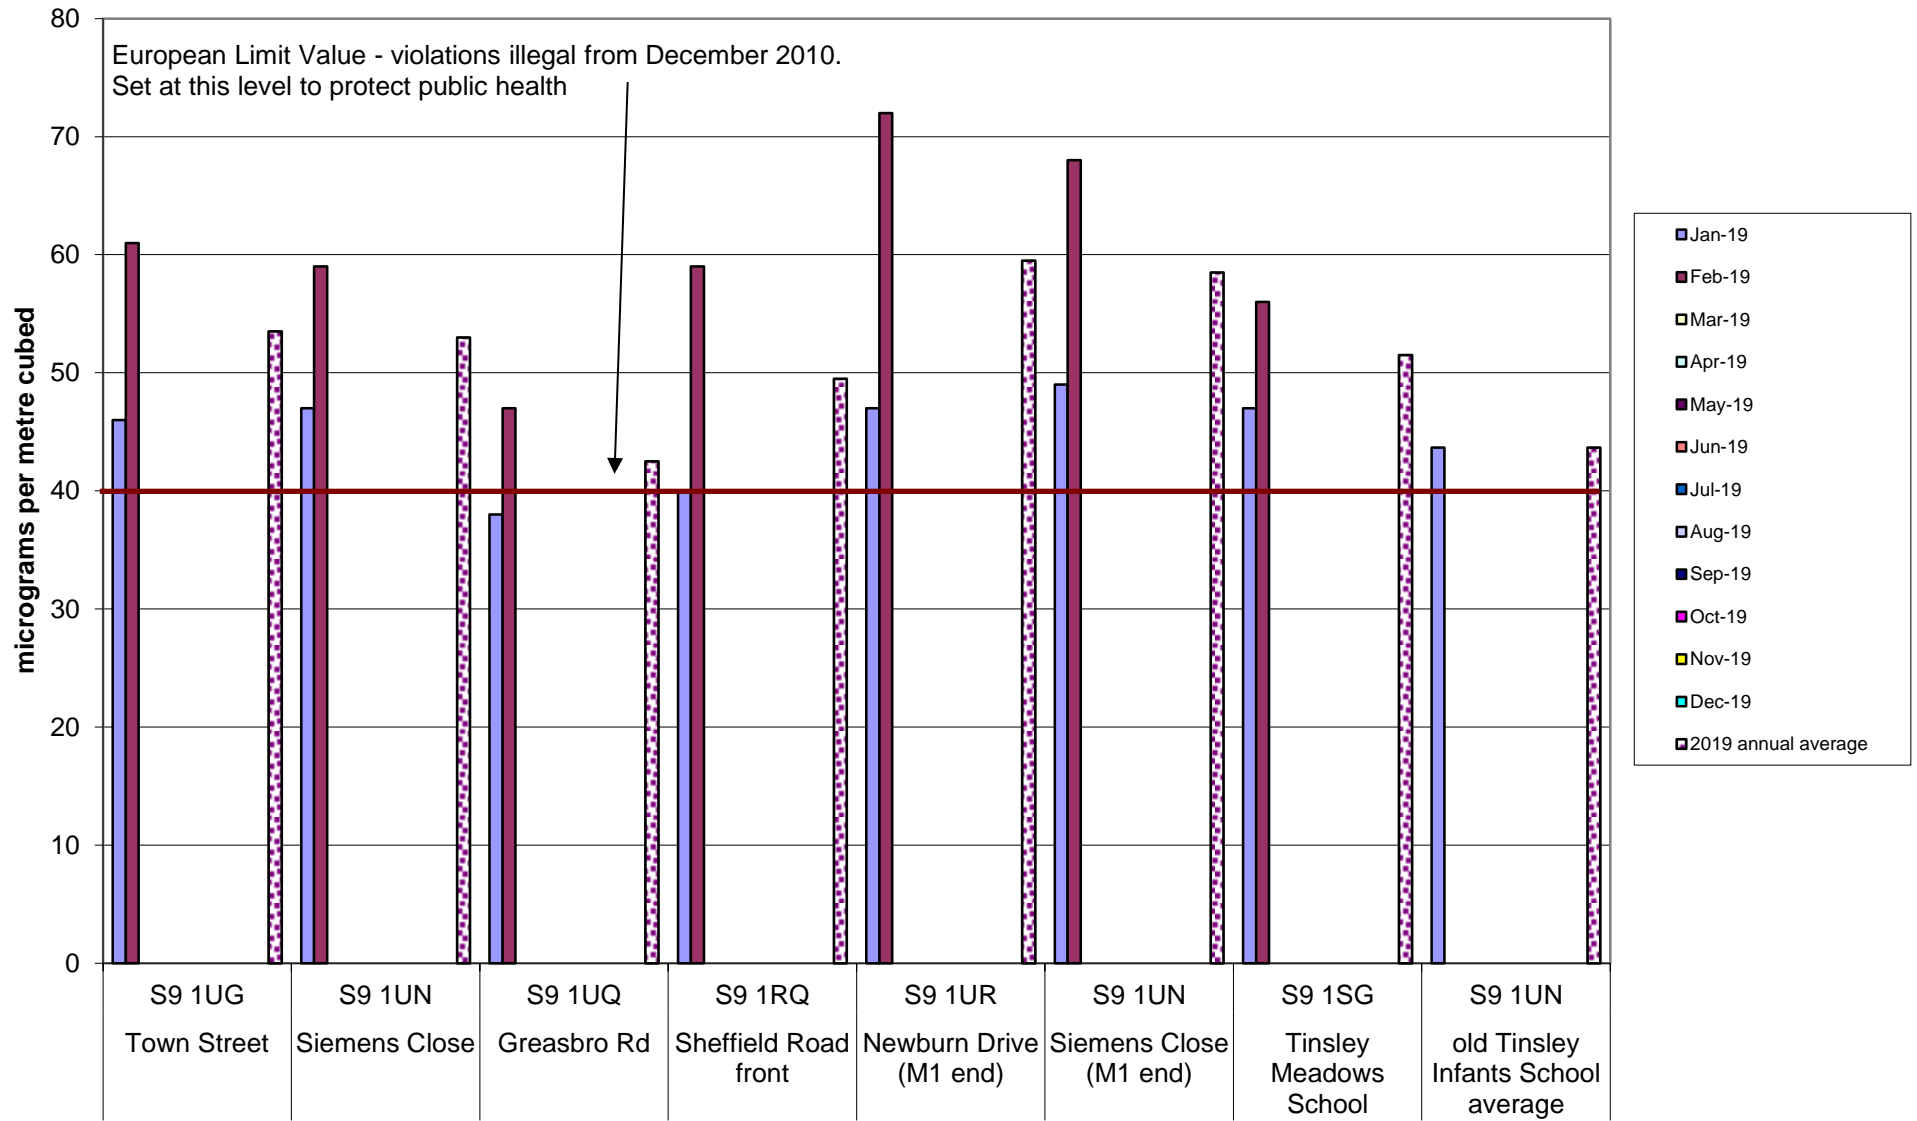

Tinsley Community Air Quality Monitoring of Nitrogen Dioxide
2019