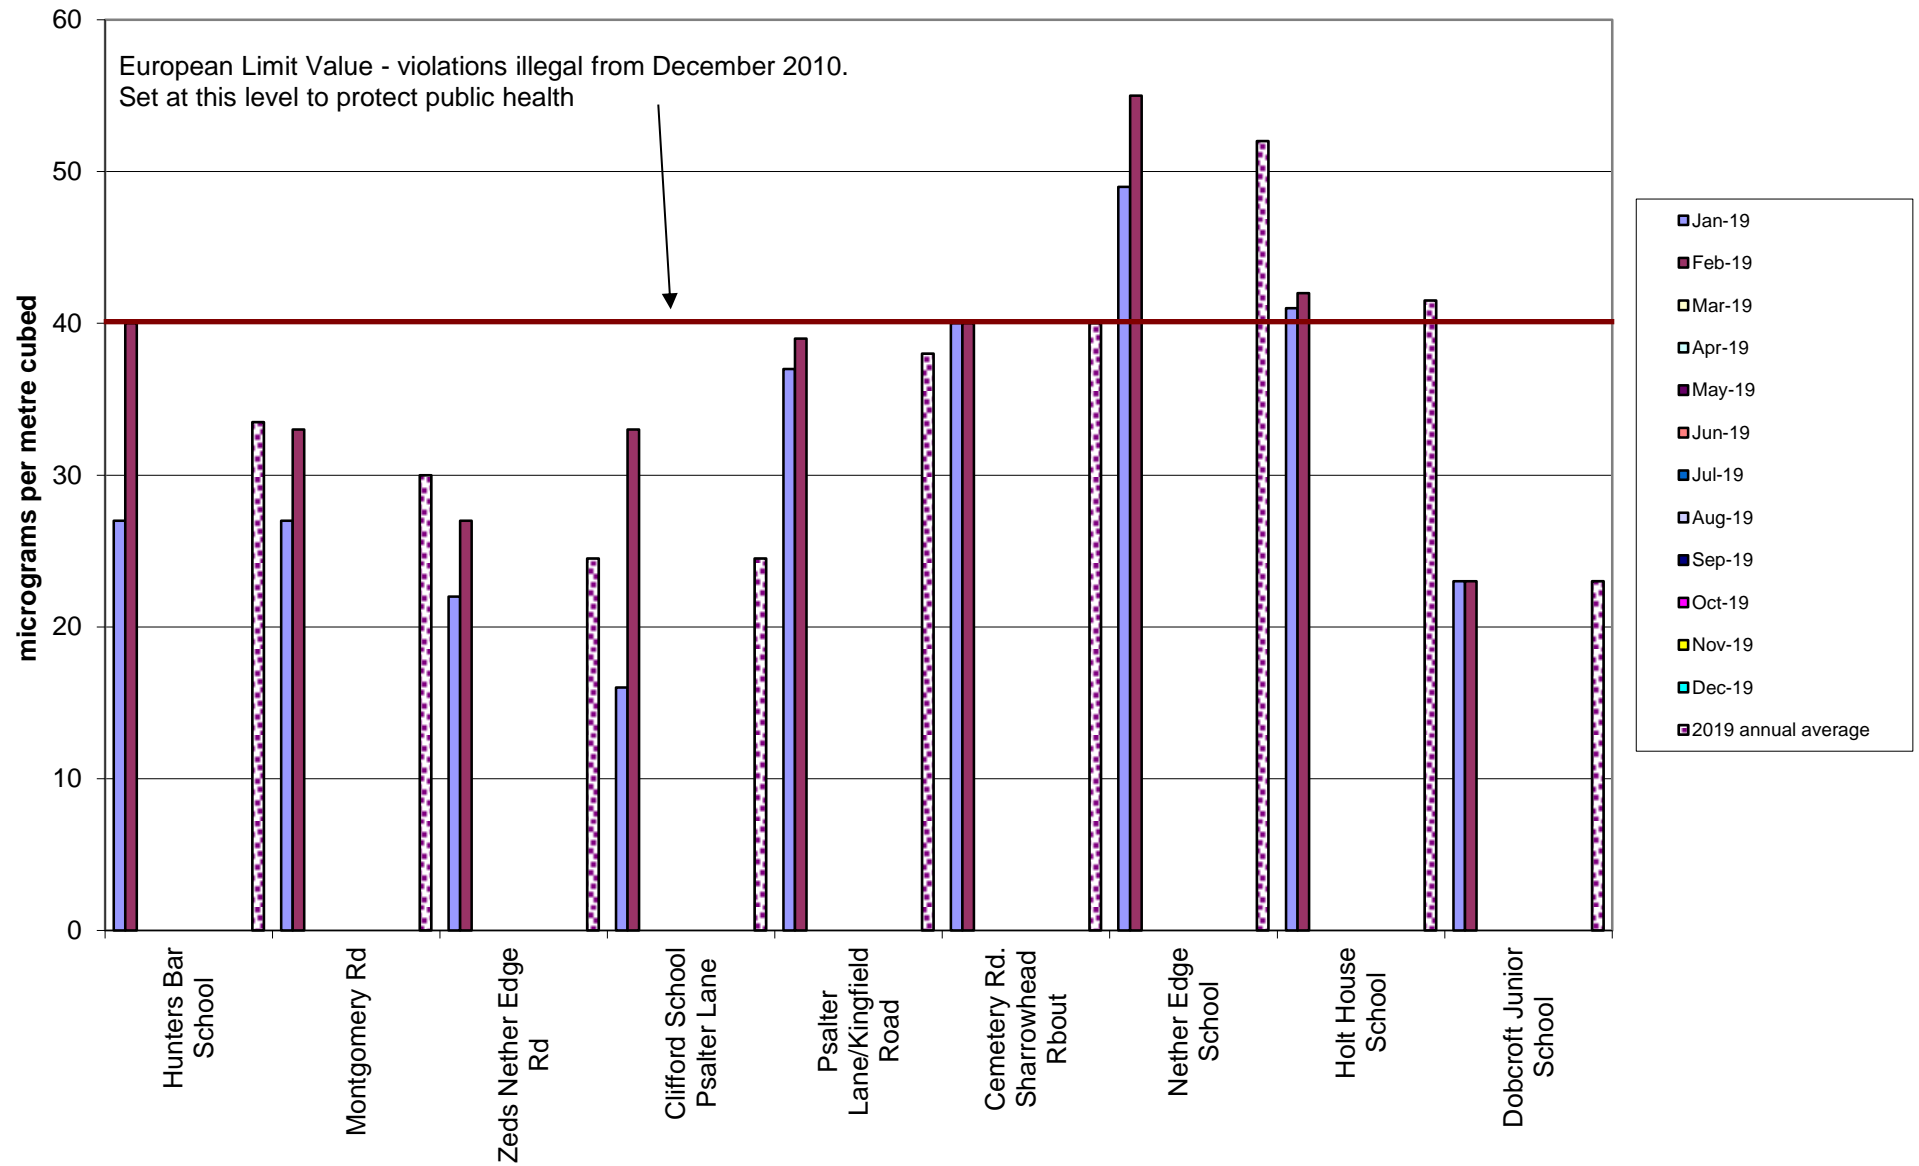

Nether Edge Community Air Quality Monitoring of Nitrogen Dioxide 2019