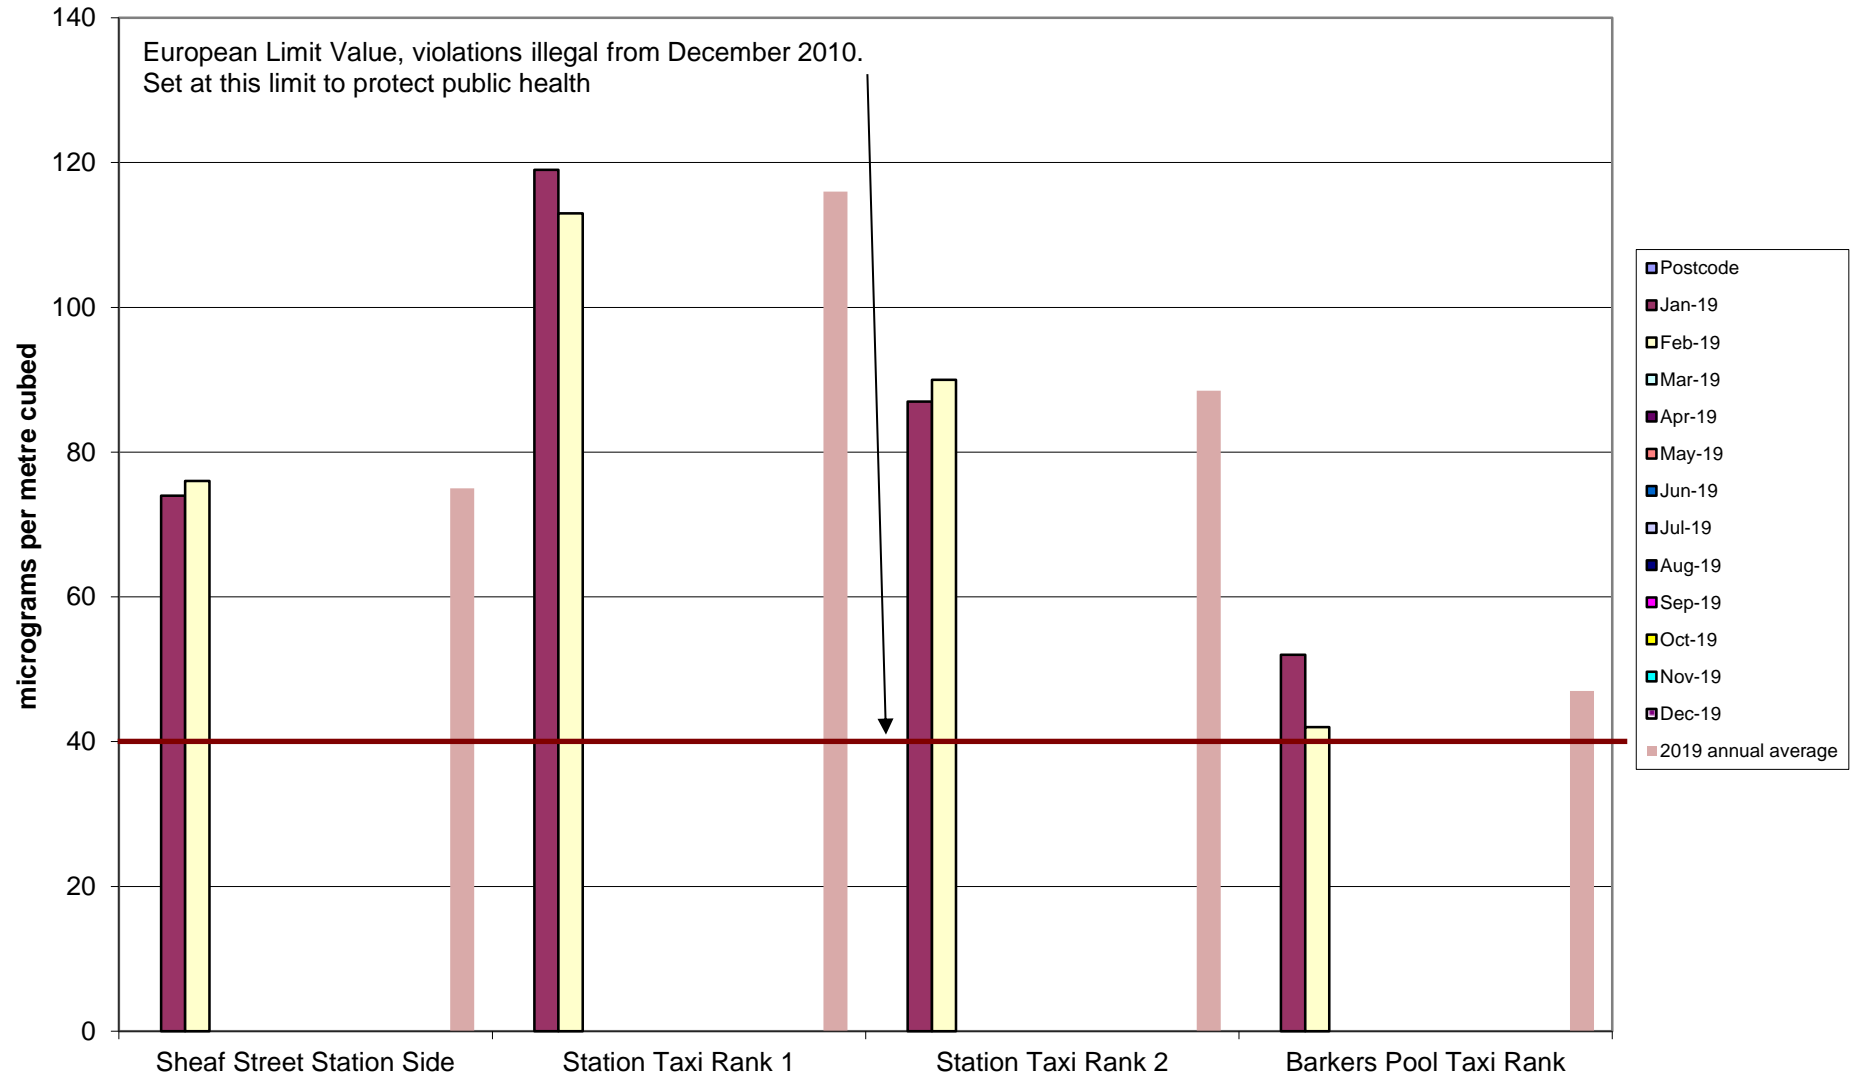

Darnall Community Air Quality Monitoring of Nitrogen Dioxide  
2019

Deepcar Community Air Quality Monitoring of Nitrogen Dioxide  
2019

Ecclesall Community Air Quality Monitoring of Nitrogen Dioxide  
2019

Hallam Community Air Quality Monitoring of Nitrogen Dioxide  
2019