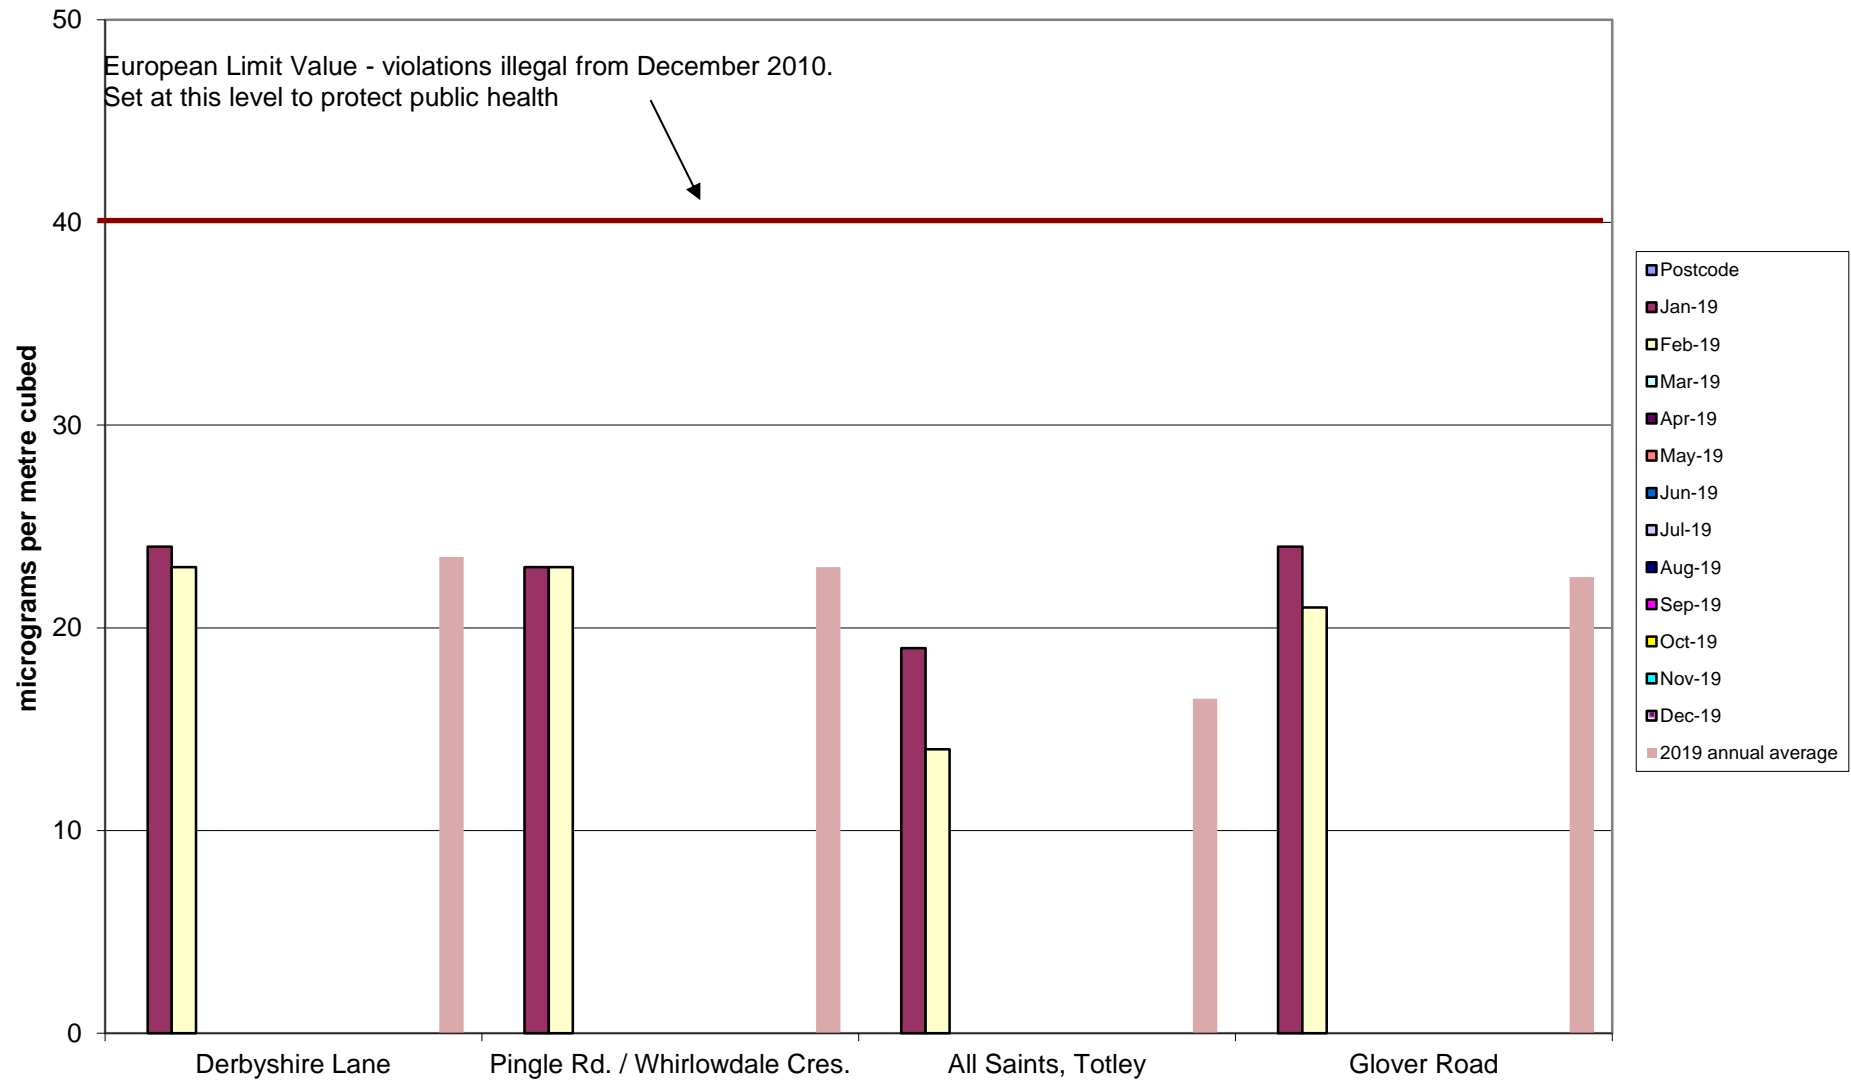

Miscellaneous Community Air Quality Monitoring of Nitrogen Dioxide
2019