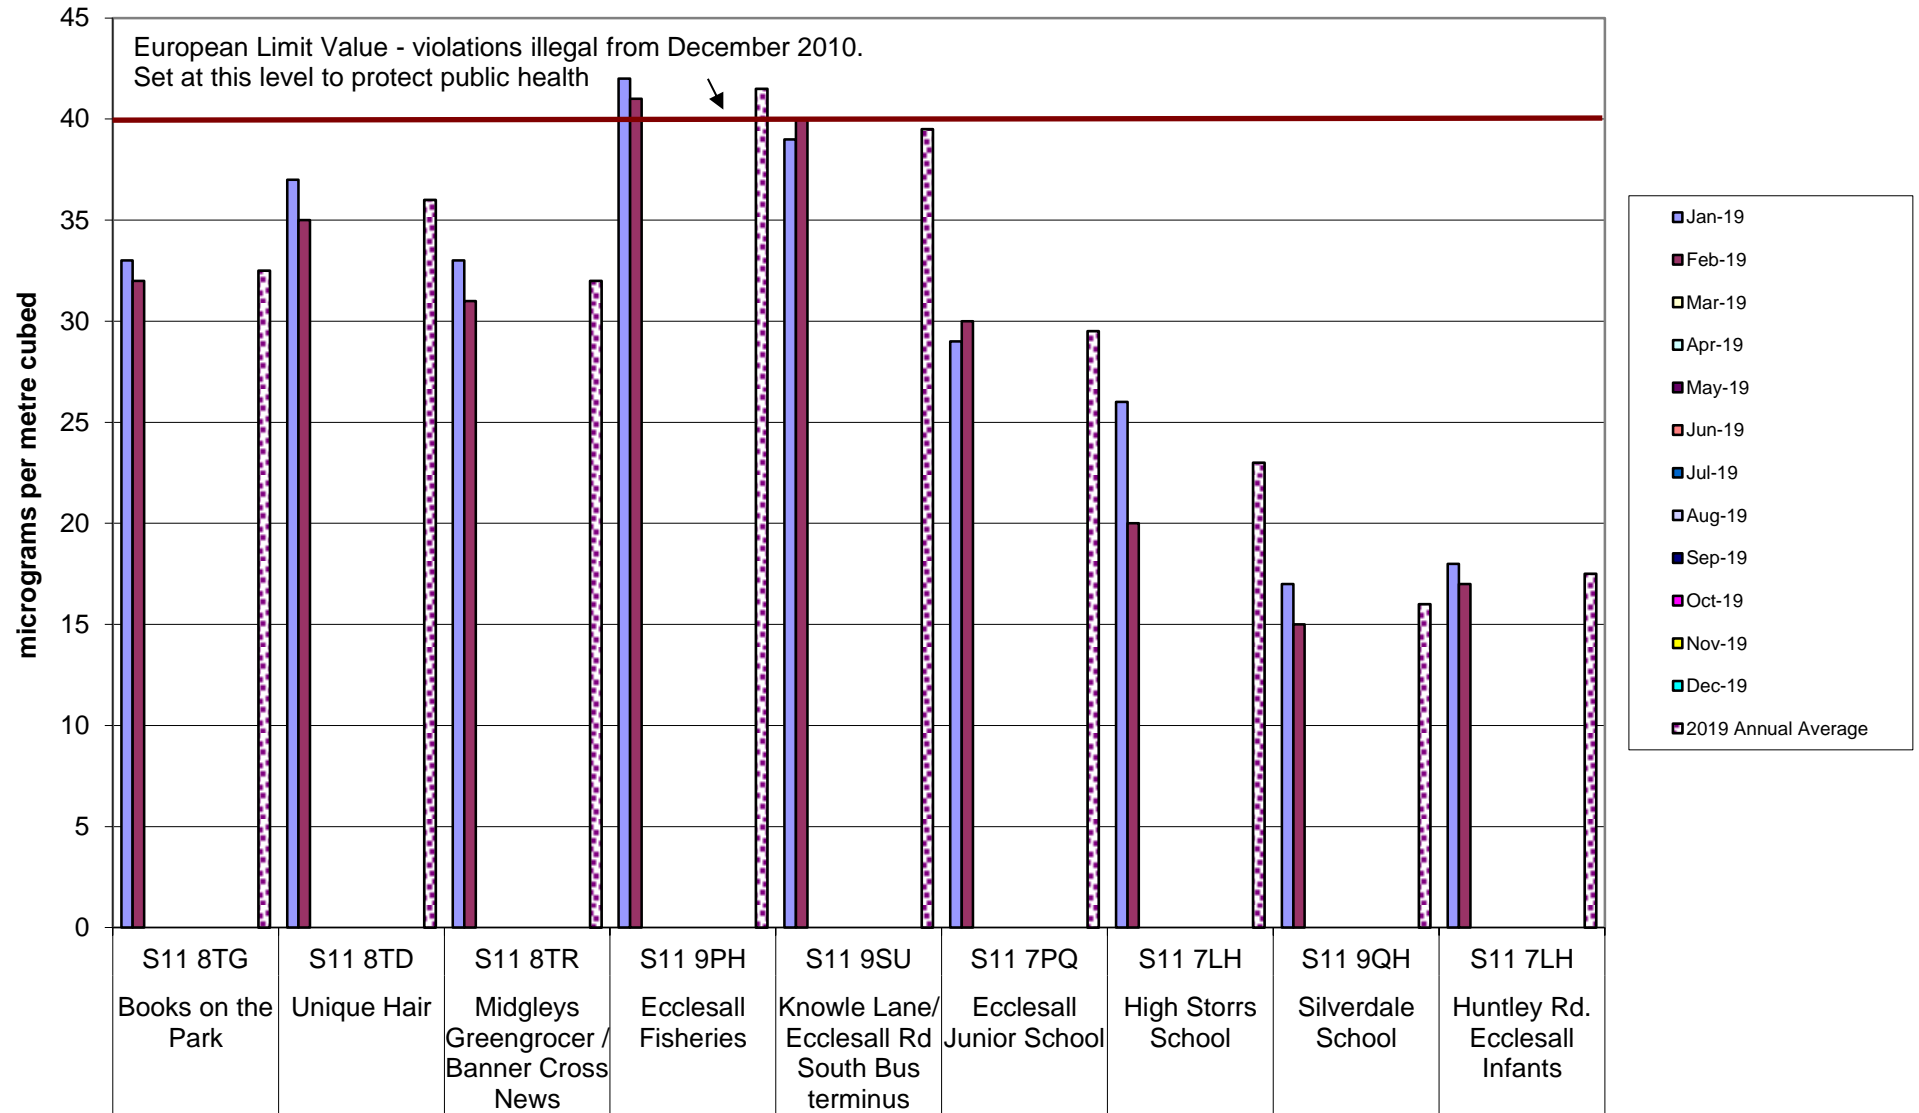

## Burngreave Community Air Quality Monitoring of Nitrogen Dioxide 2019

Carterknowle and Millhouses Community Air Quality Monitoring of Nitrogen Dioxide  
2019

Crookes and Broomhill Community Air Quality Monitoring of Nitrogen Dioxide  
2019

Darnall Community Air Quality Monitoring of Nitrogen Dioxide  
2019

Deepcar Community Air Quality Monitoring of Nitrogen Dioxide  
2019

Ecclesall Community Air Quality Monitoring of Nitrogen Dioxide  
2019