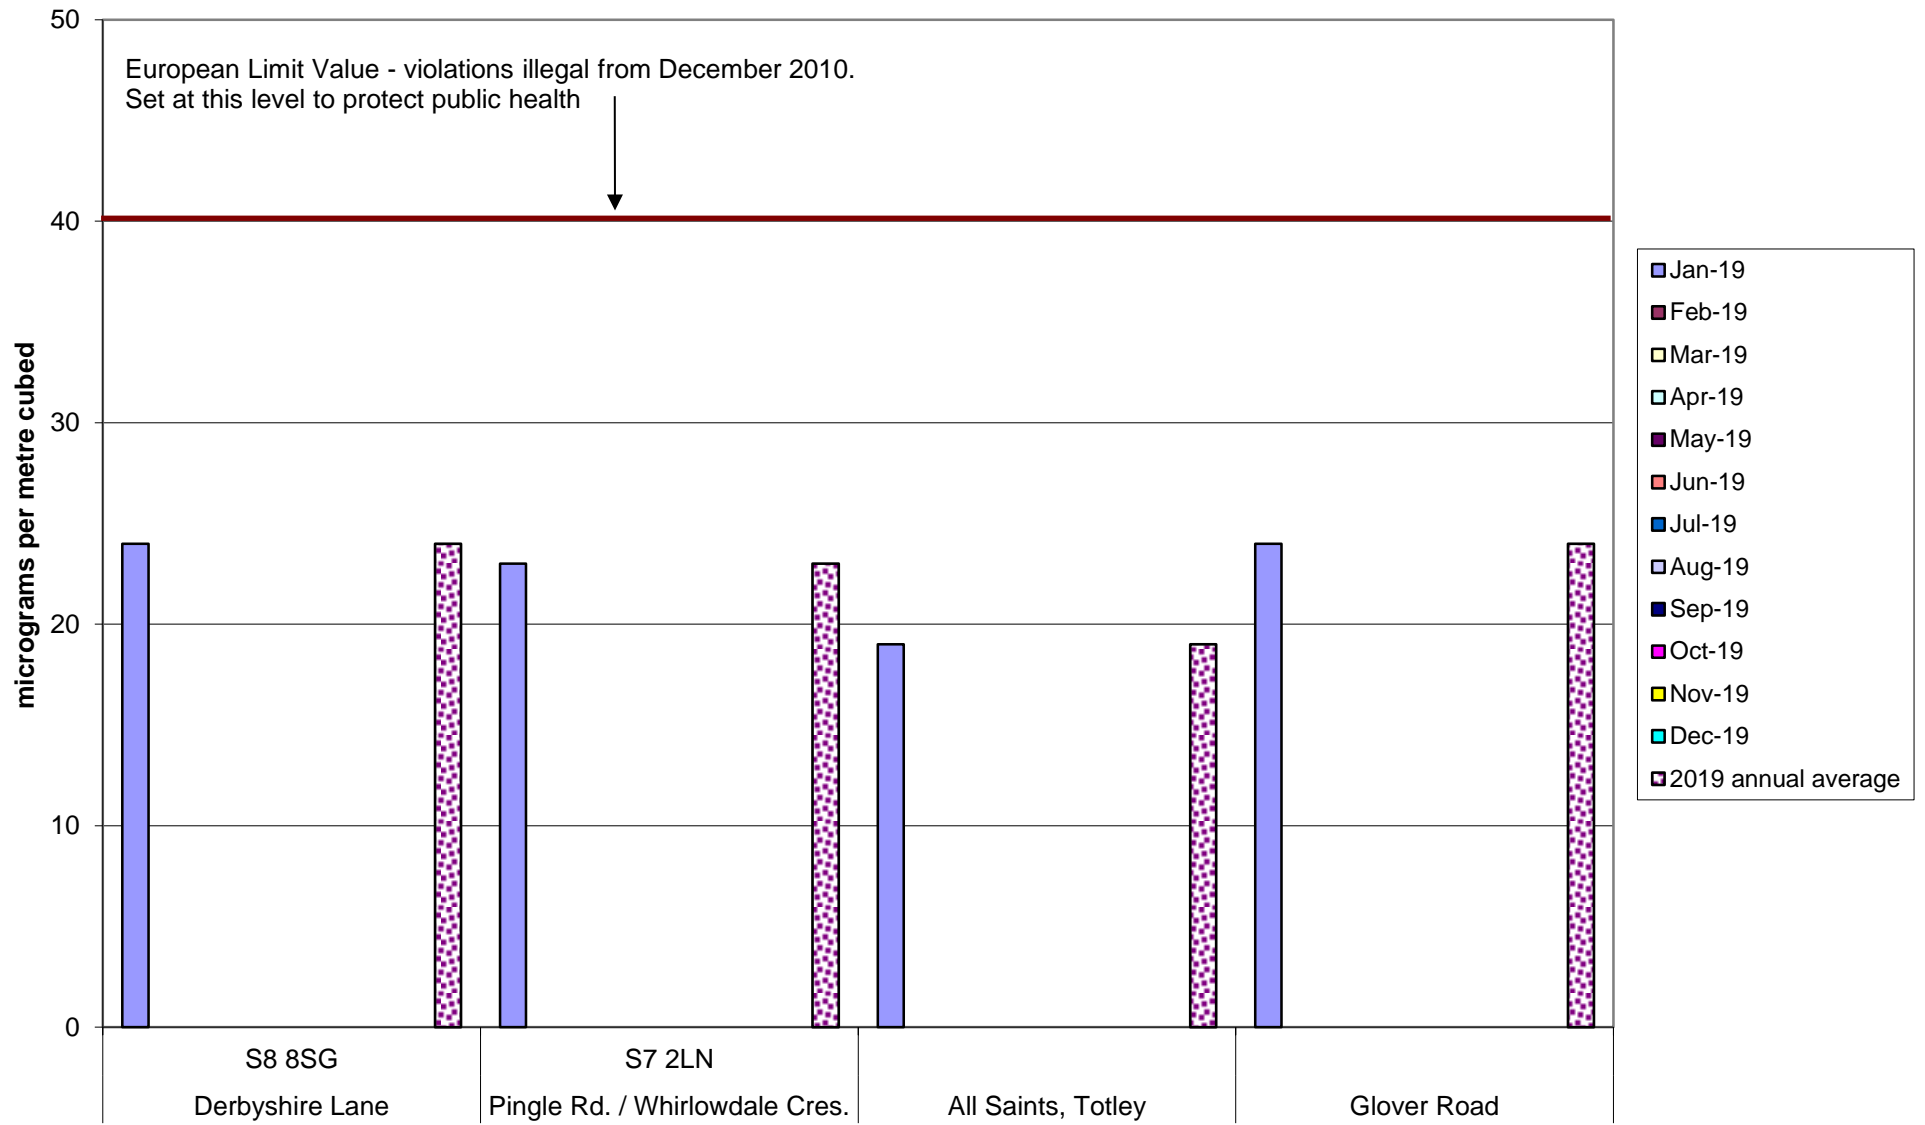

in partnership with SCC Transport, Traffic and Parking Services

Darnall Community Air Quality Monitoring of Nitrogen Dioxide
2019

Deepcar Community Air Quality Monitoring of Nitrogen Dioxide
2019

Hallam Community Air Quality Monitoring of Nitrogen Dioxide
2019

Heeley-Meersbrook Community Air Quality Monitoring of Nitrogen Dioxide
2019

Kelham Community Air Quality Monitoring of Nitrogen Dioxide
2019

Miscellaneous Community Air Quality Monitoring of Nitrogen Dioxide
2019