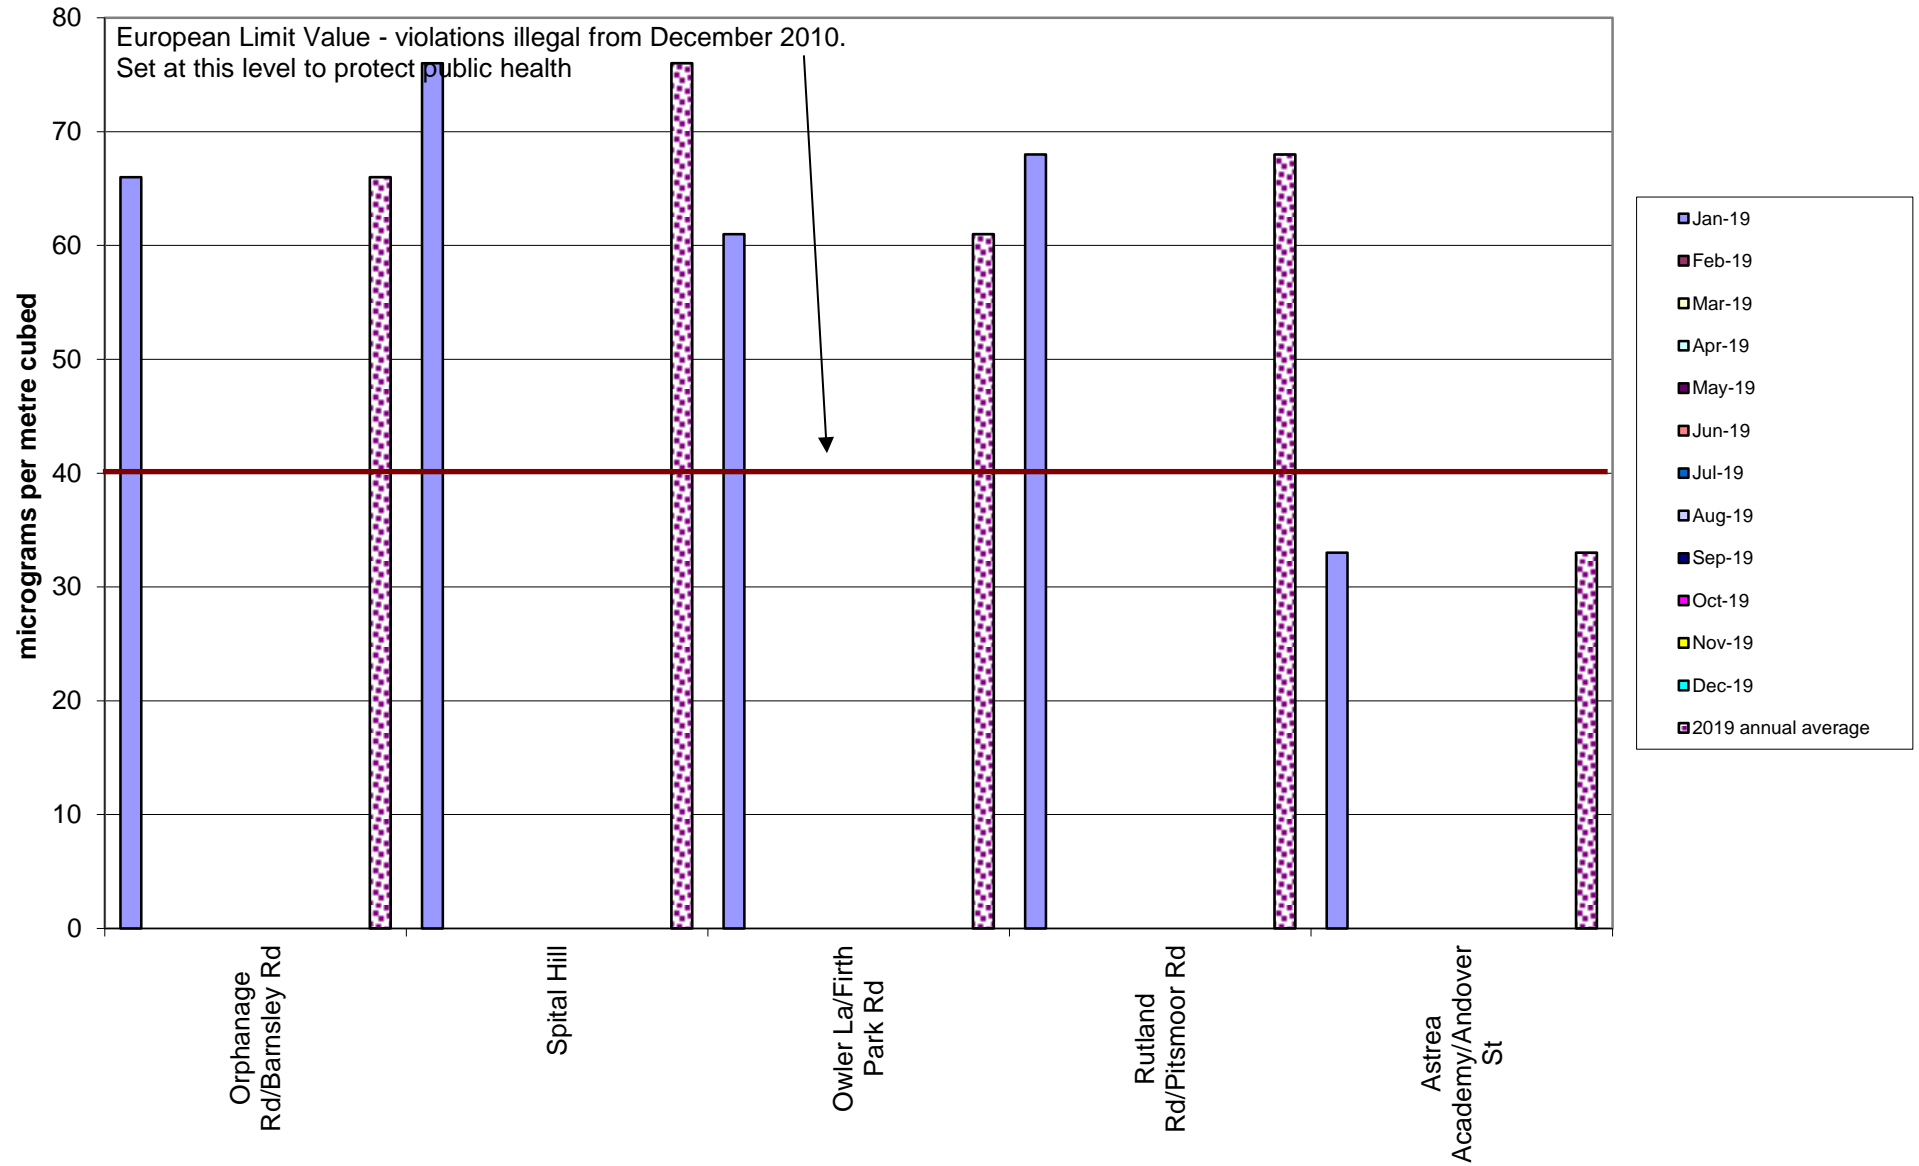

Abbeydale Road Corridor Community Air Quality Monitoring of Nitrogen Dioxide 2019

Burngreave Community Air Quality Monitoring of Nitrogen Dioxide 2019

Carterknowle and Millhouses Community Air Quality Monitoring of Nitrogen Dioxide
2019

in partnership with SCC Transport, Traffic and Parking Services

Darnall Community Air Quality Monitoring of Nitrogen Dioxide
2019

Deepcar Community Air Quality Monitoring of Nitrogen Dioxide
2019

Hallam Community Air Quality Monitoring of Nitrogen Dioxide
2019

Heeley-Meersbrook Community Air Quality Monitoring of Nitrogen Dioxide
2019

Kelham Community Air Quality Monitoring of Nitrogen Dioxide
2019

Miscellaneous Community Air Quality Monitoring of Nitrogen Dioxide
2019