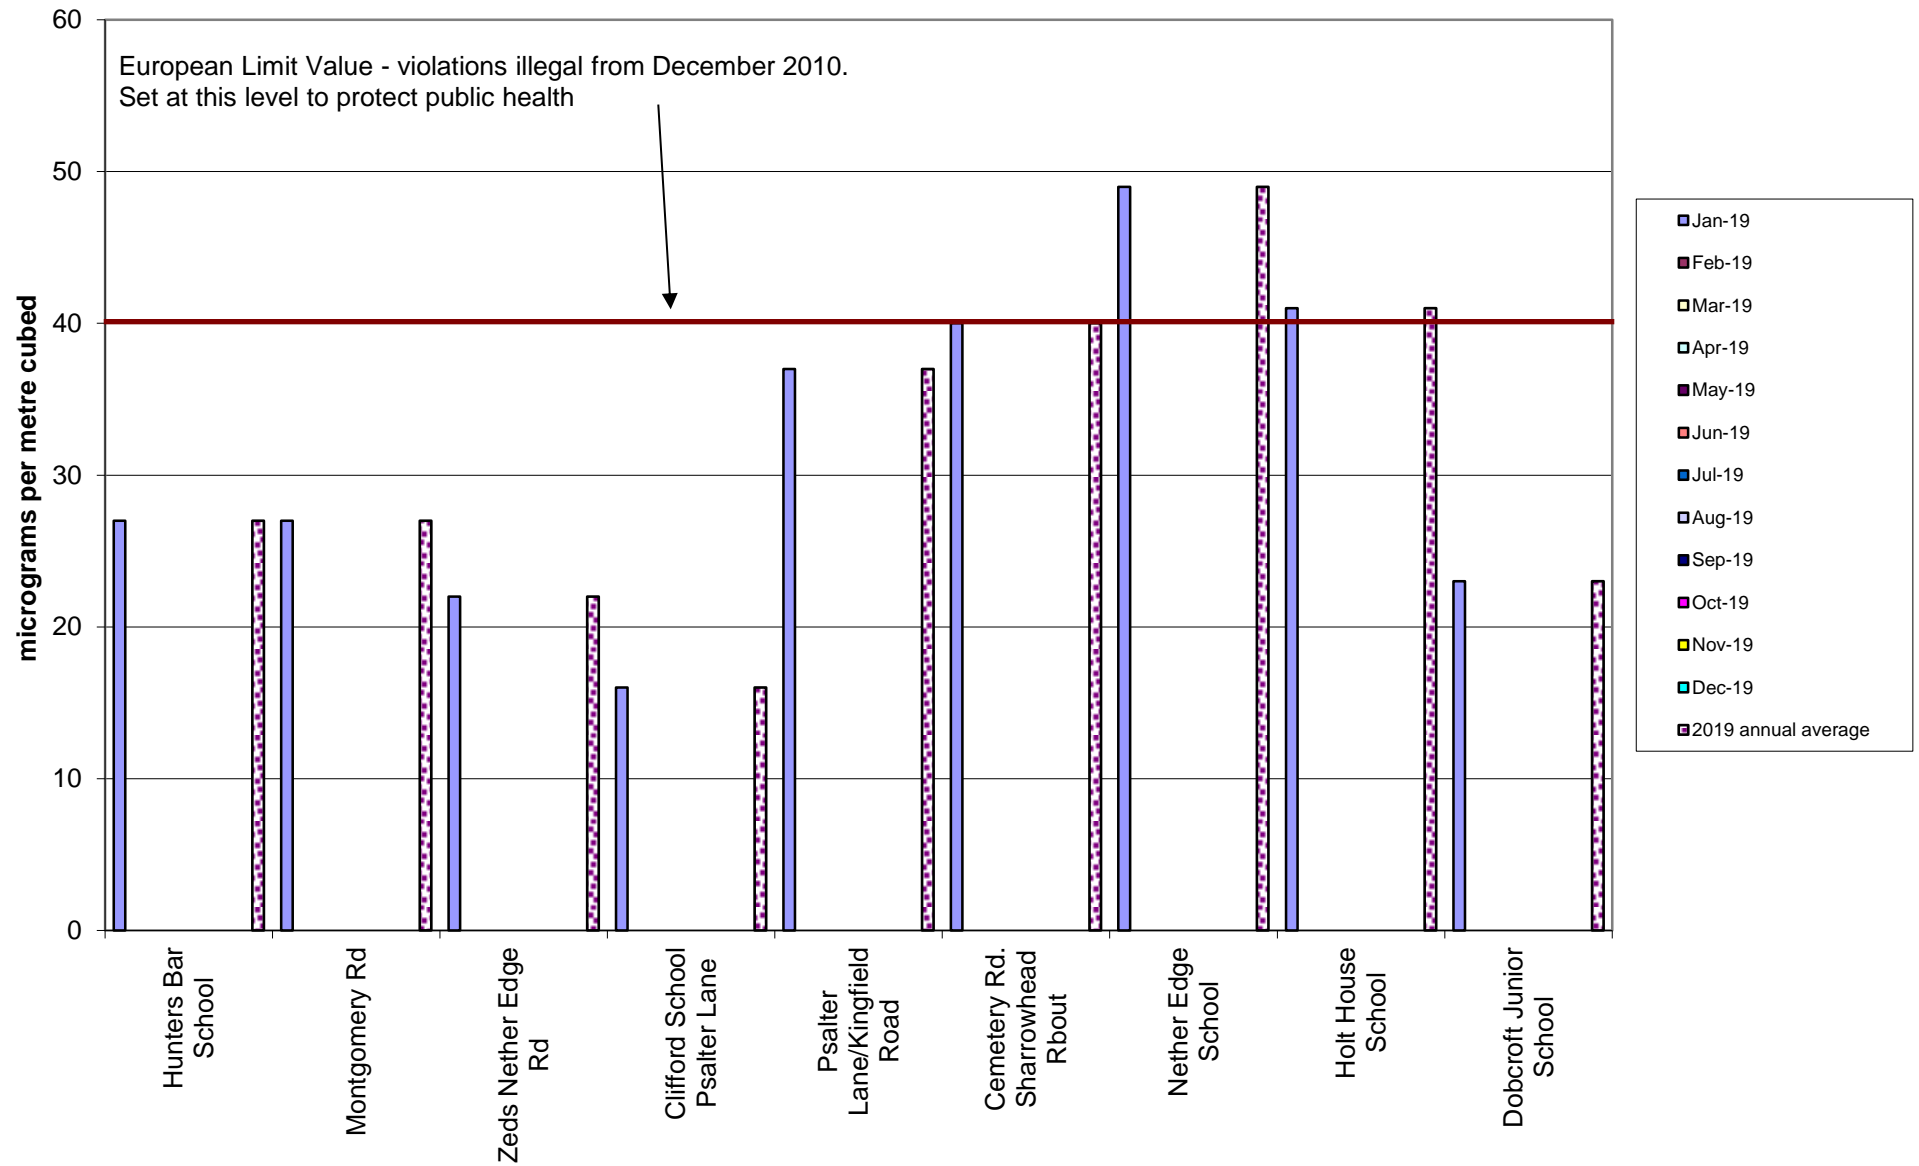

Abbeydale Road Corridor Community Air Quality Monitoring of Nitrogen Dioxide 2019

Burngreave Community Air Quality Monitoring of Nitrogen Dioxide 2019

Carterknowle and Millhouses Community Air Quality Monitoring of Nitrogen Dioxide
2019

in partnership with SCC Transport, Traffic and Parking Services

Darnall Community Air Quality Monitoring of Nitrogen Dioxide
2019

Deepcar Community Air Quality Monitoring of Nitrogen Dioxide
2019

Hallam Community Air Quality Monitoring of Nitrogen Dioxide
2019

Heeley-Meersbrook Community Air Quality Monitoring of Nitrogen Dioxide
2019

Kelham Community Air Quality Monitoring of Nitrogen Dioxide
2019

Miscellaneous Community Air Quality Monitoring of Nitrogen Dioxide
2019

in partnership with SCC Transport, Traffic and Parking Services

Nether Edge Community Air Quality Monitoring of Nitrogen Dioxide 2019

Tinsley Community Air Quality Monitoring of Nitrogen Dioxide
2019

SCC Air Quality Monitoring of Nitrogen Dioxide in Tinsley
2019