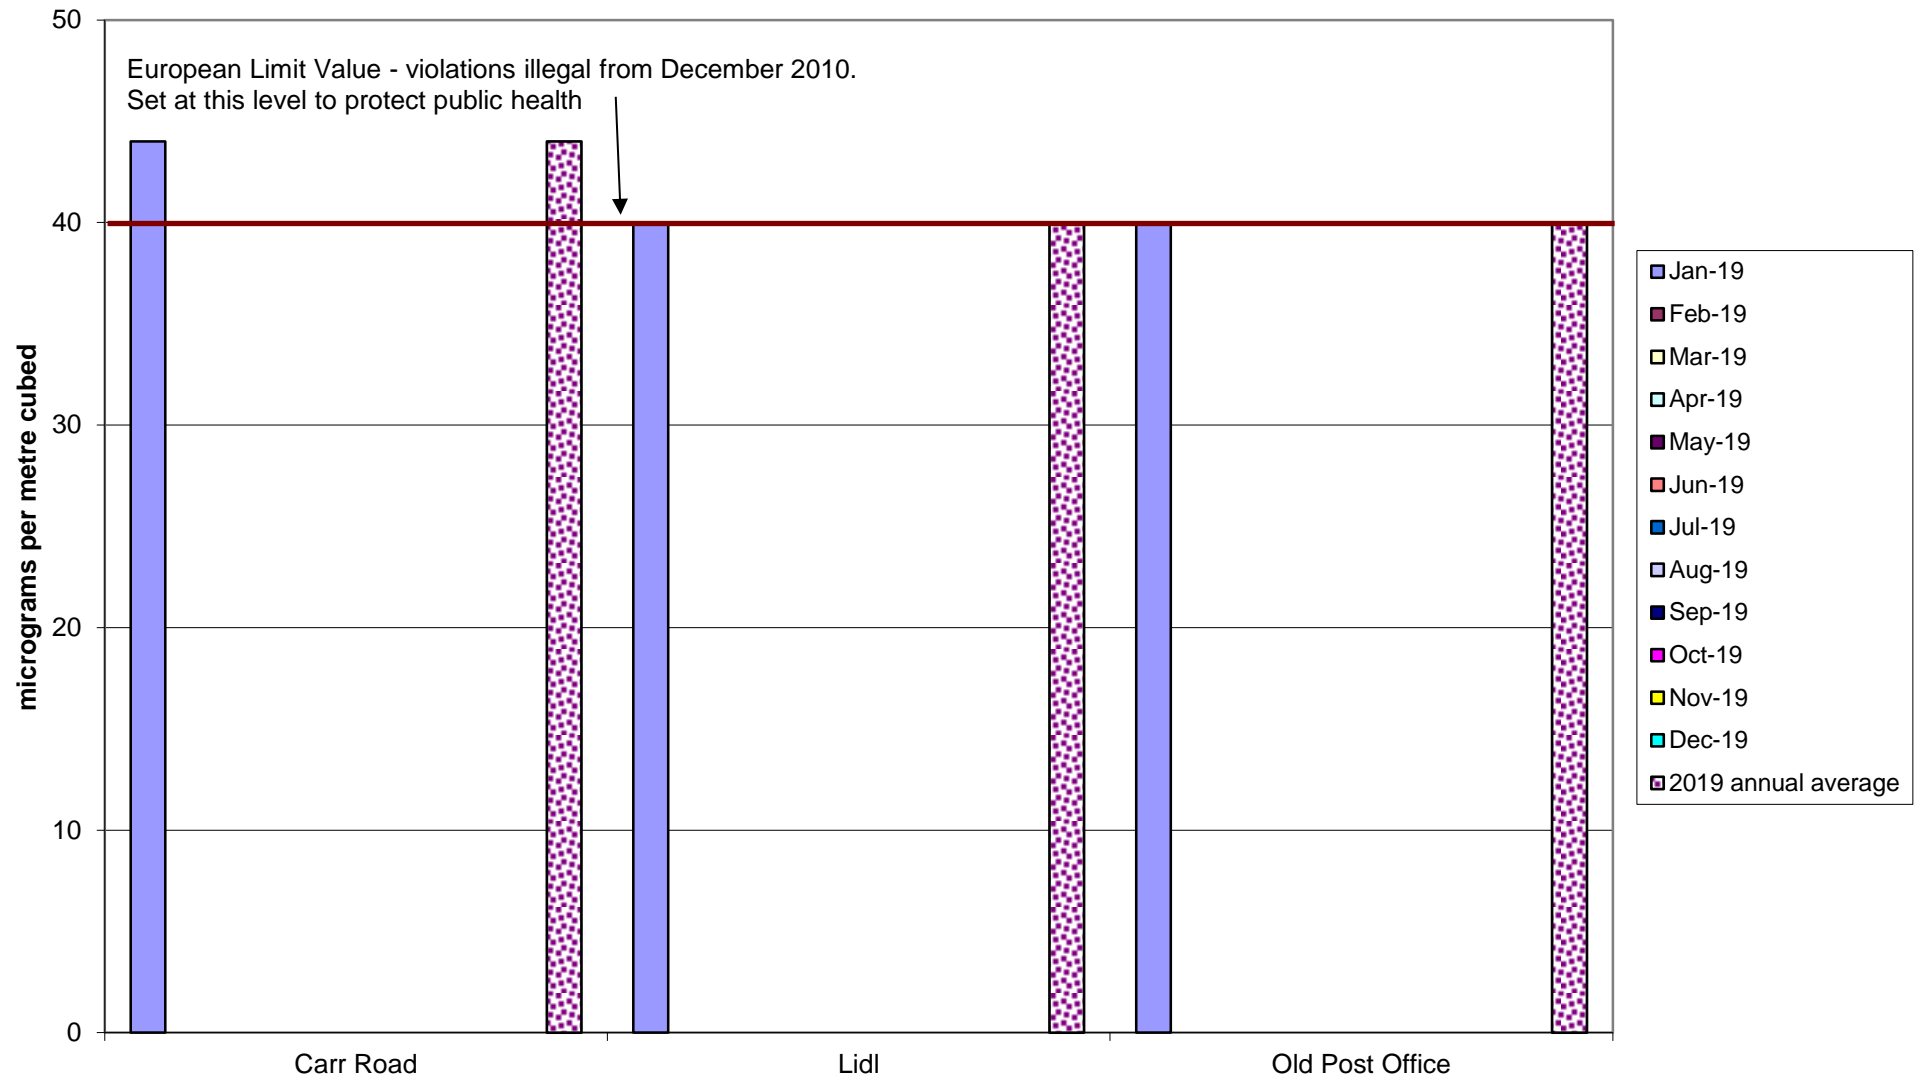

Abbeydale Road Corridor Community Air Quality Monitoring of Nitrogen Dioxide 2019

Burngreave Community Air Quality Monitoring of Nitrogen Dioxide 2019

Carterknowle and Millhouses Community Air Quality Monitoring of Nitrogen Dioxide
2019

in partnership with SCC Transport, Traffic and Parking Services

Darnall Community Air Quality Monitoring of Nitrogen Dioxide
2019

Deepcar Community Air Quality Monitoring of Nitrogen Dioxide
2019

Hallam Community Air Quality Monitoring of Nitrogen Dioxide
2019