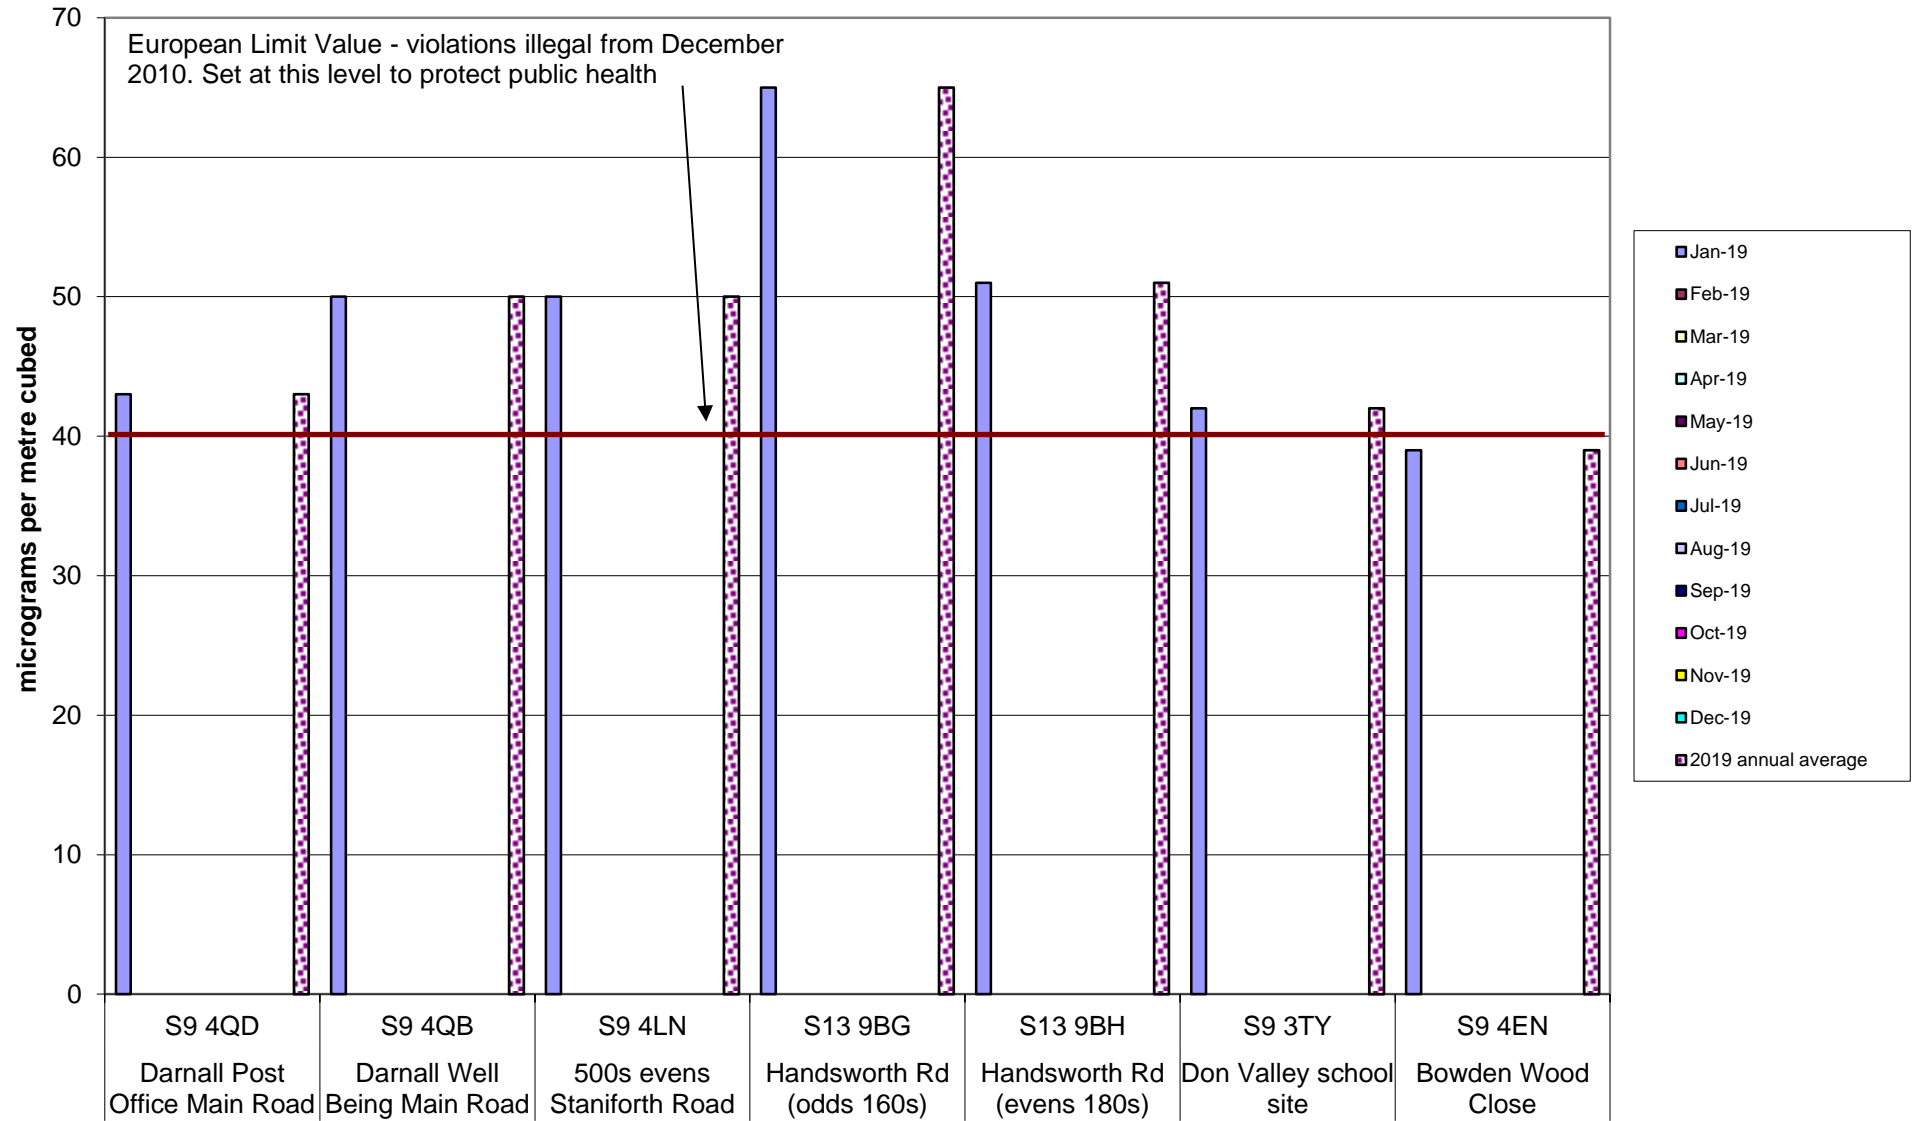

Darnall Community Air Quality Monitoring of Nitrogen Dioxide
2019