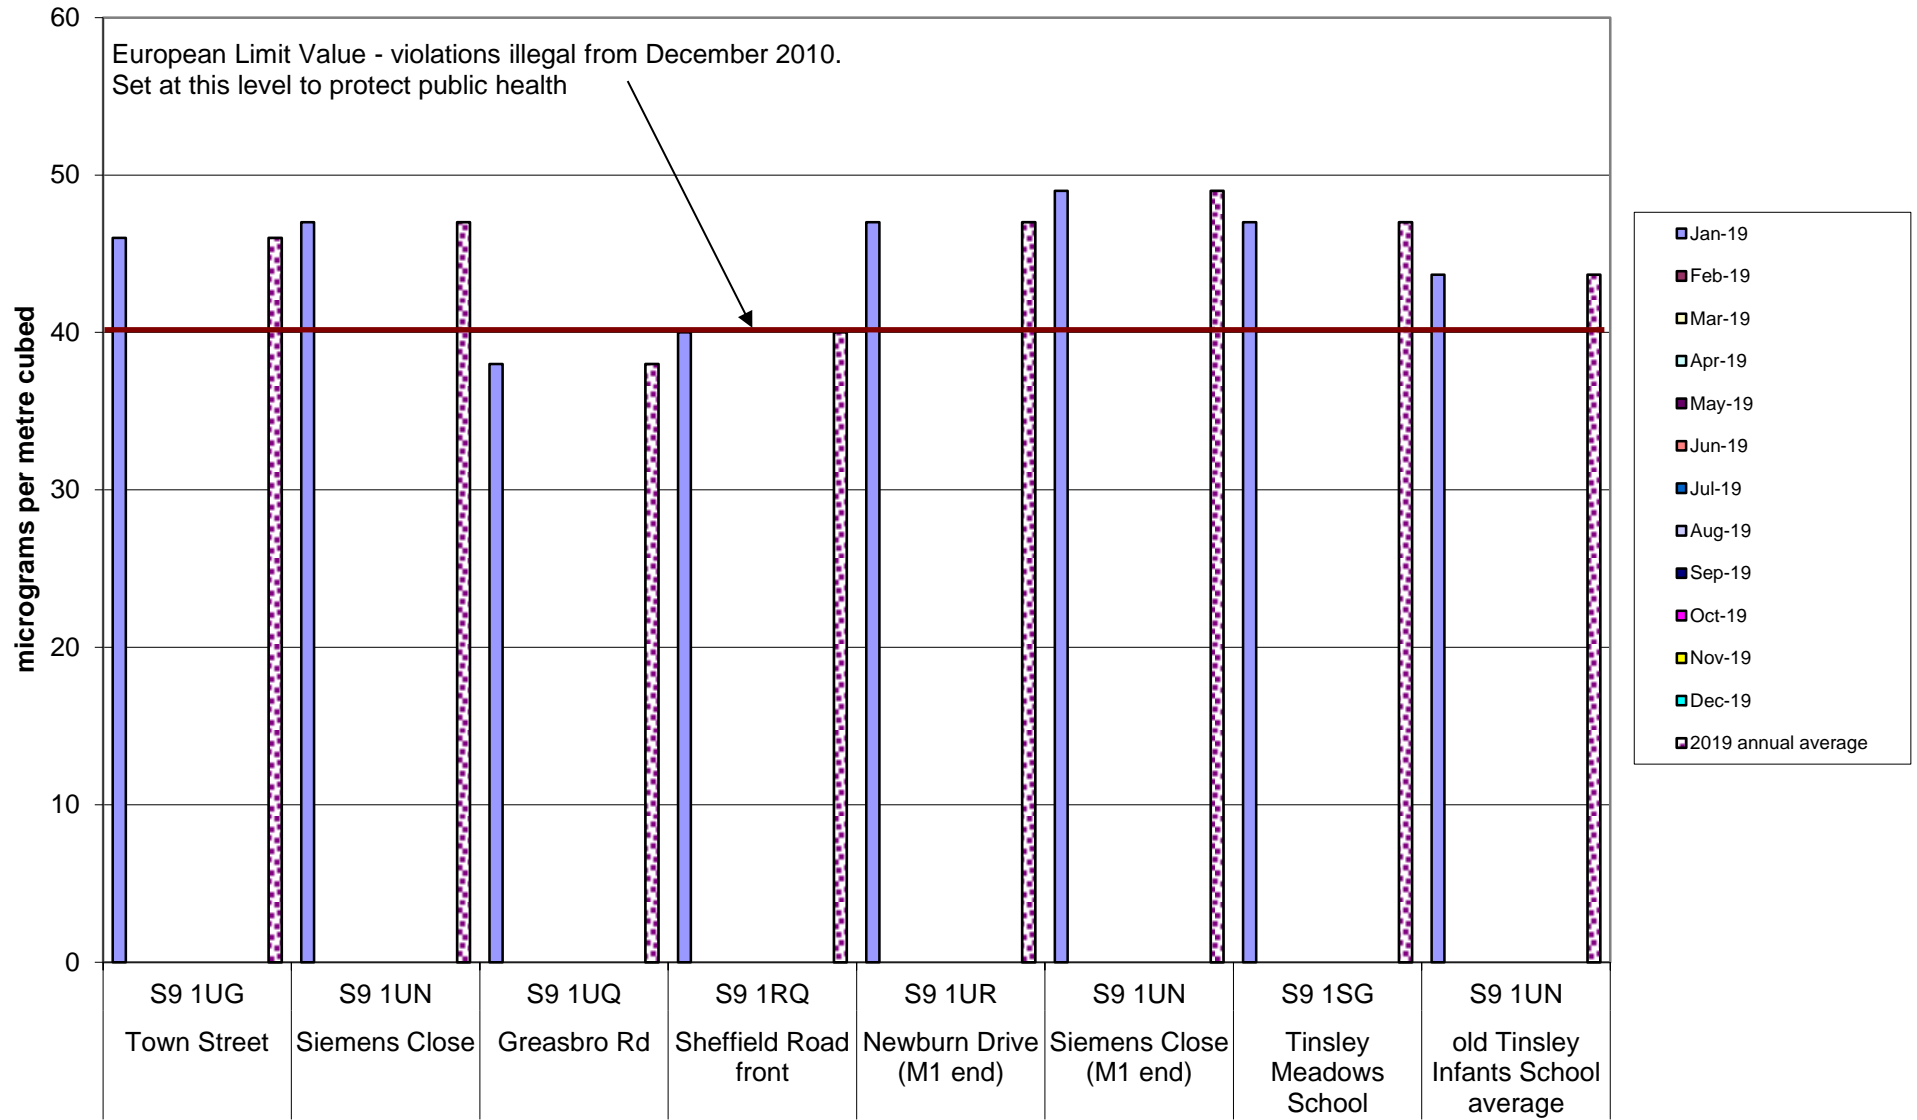

Heeley-Meersbrook Community Air Quality Monitoring of Nitrogen Dioxide
2019

Kelham Community Air Quality Monitoring of Nitrogen Dioxide
2019

Miscellaneous Community Air Quality Monitoring of Nitrogen Dioxide
2019

in partnership with SCC Transport, Traffic and Parking Services

Nether Edge Community Air Quality Monitoring of Nitrogen Dioxide 2019

Tinsley Community Air Quality Monitoring of Nitrogen Dioxide
2019

SCC Air Quality Monitoring of Nitrogen Dioxide in Tinsley
2019