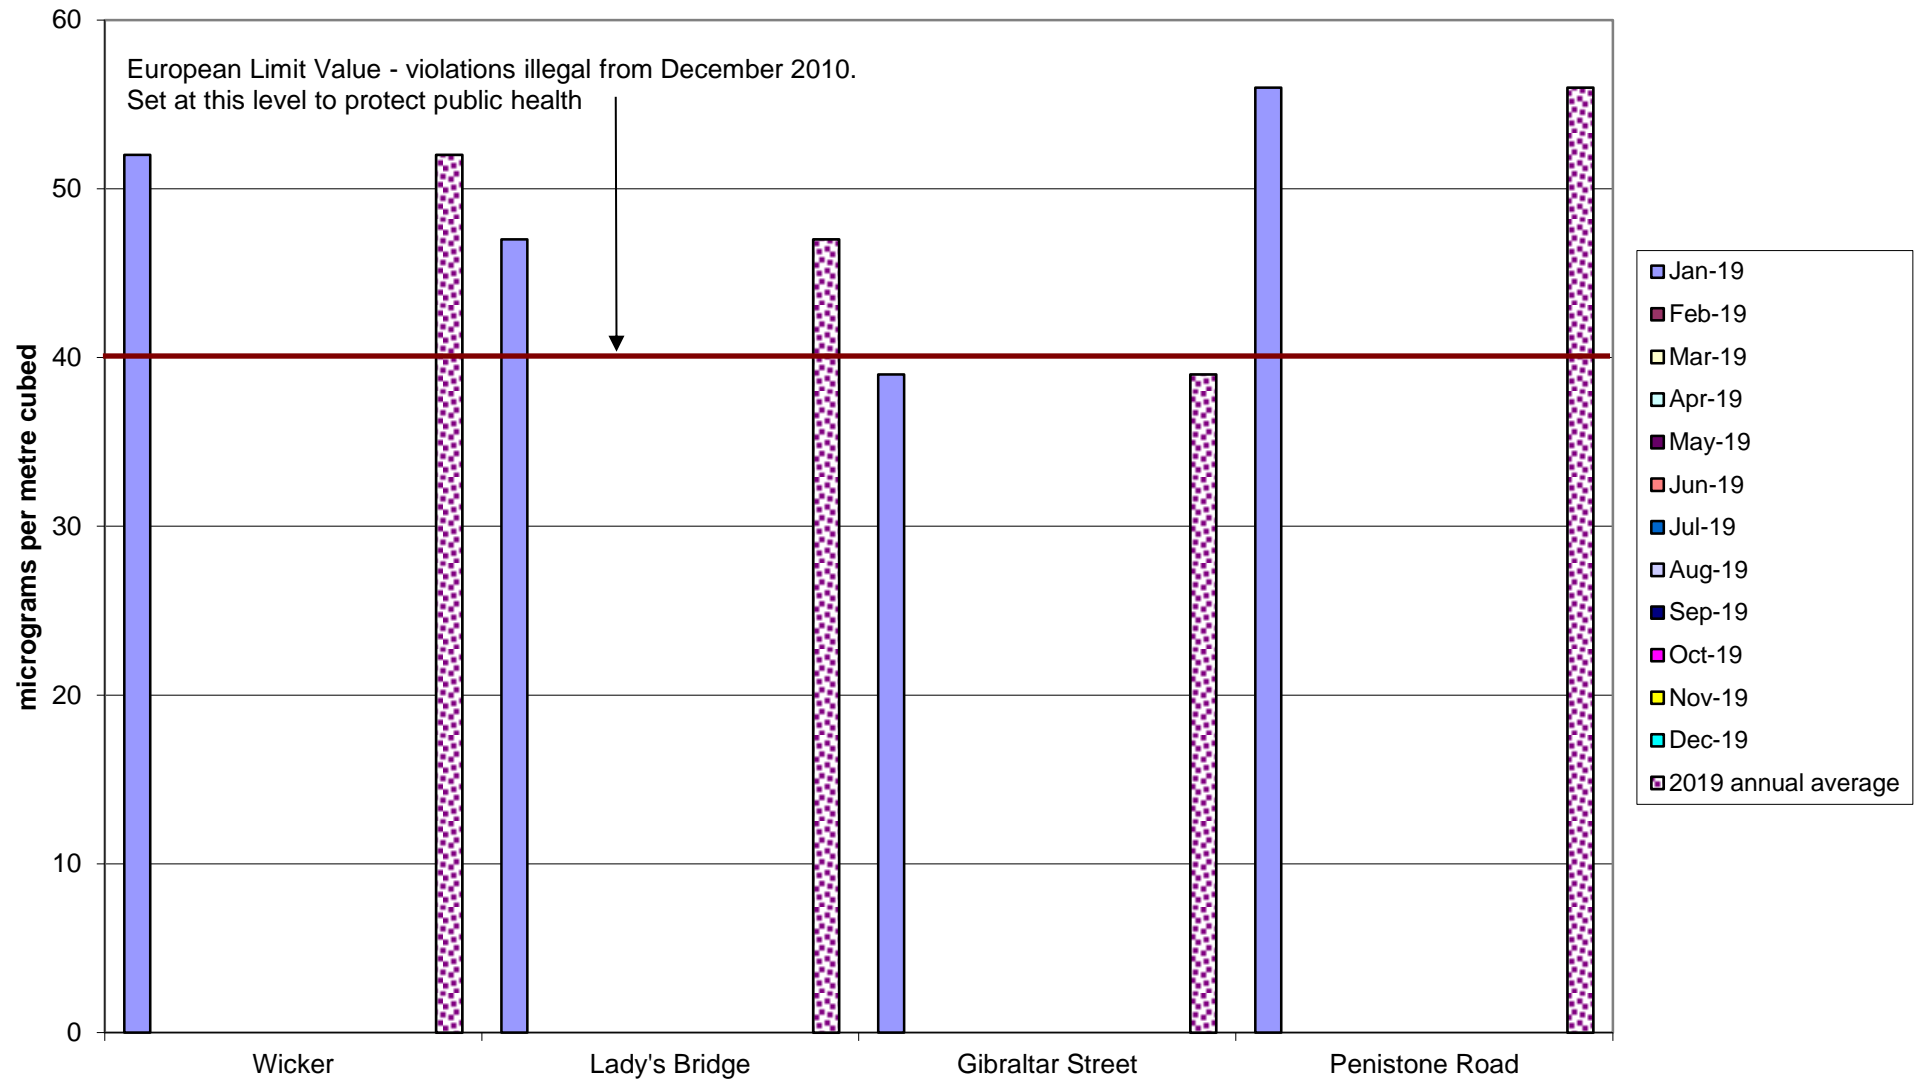

in partnership with SCC Transport, Traffic and Parking Services

Darnall Community Air Quality Monitoring of Nitrogen Dioxide
2019

Deepcar Community Air Quality Monitoring of Nitrogen Dioxide
2019

Hallam Community Air Quality Monitoring of Nitrogen Dioxide
2019

Heeley-Meersbrook Community Air Quality Monitoring of Nitrogen Dioxide
2019

Kelham Community Air Quality Monitoring of Nitrogen Dioxide
2019

Miscellaneous Community Air Quality Monitoring of Nitrogen Dioxide
2019