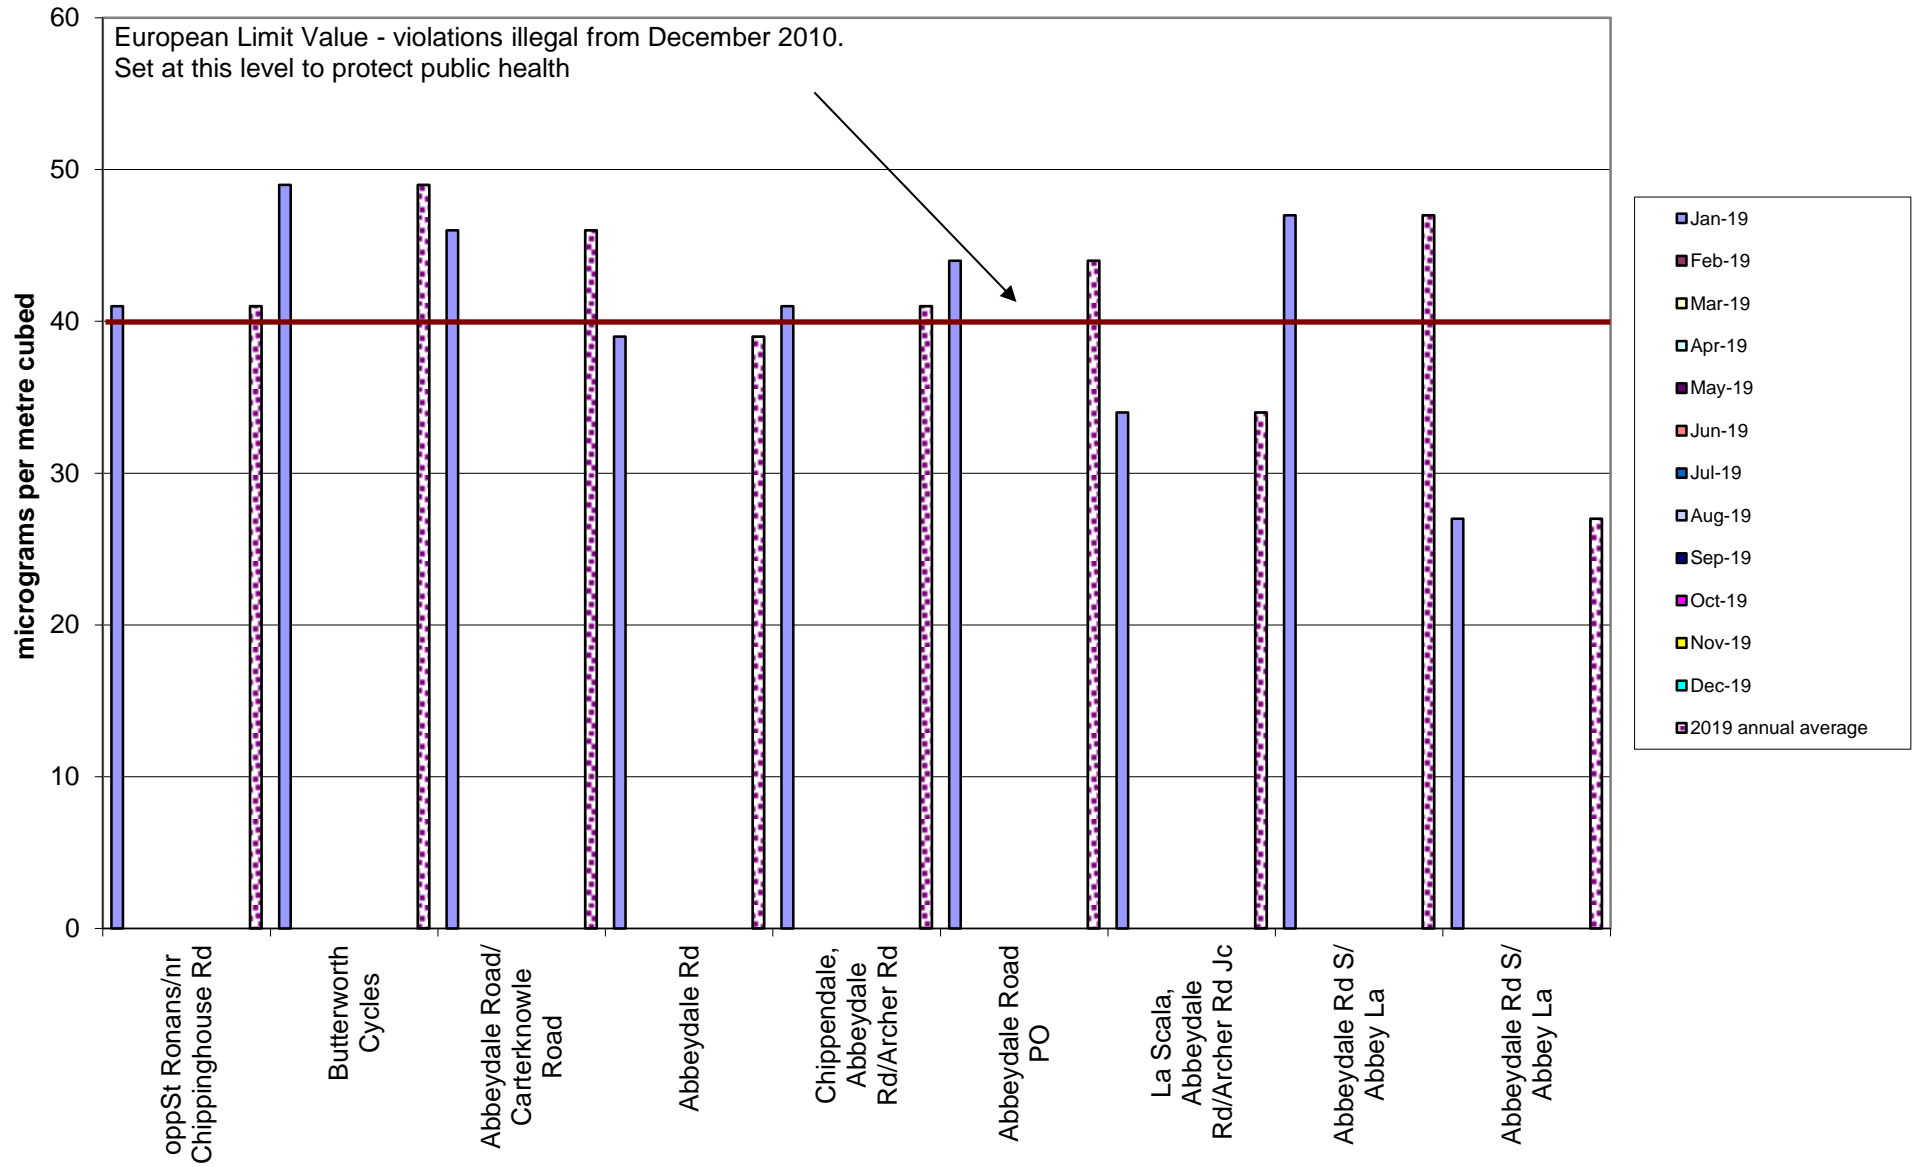

Abbeydale Road Corridor Community Air Quality Monitoring of Nitrogen Dioxide 2019

Burngreave Community Air Quality Monitoring of Nitrogen Dioxide 2019

Carterknowle and Millhouses Community Air Quality Monitoring of Nitrogen Dioxide
2019

in partnership with SCC Transport, Traffic and Parking Services

Darnall Community Air Quality Monitoring of Nitrogen Dioxide
2019

Deepcar Community Air Quality Monitoring of Nitrogen Dioxide
2019

Hallam Community Air Quality Monitoring of Nitrogen Dioxide
2019

Heeley-Meersbrook Community Air Quality Monitoring of Nitrogen Dioxide
2019

Kelham Community Air Quality Monitoring of Nitrogen Dioxide
2019

Miscellaneous Community Air Quality Monitoring of Nitrogen Dioxide
2019