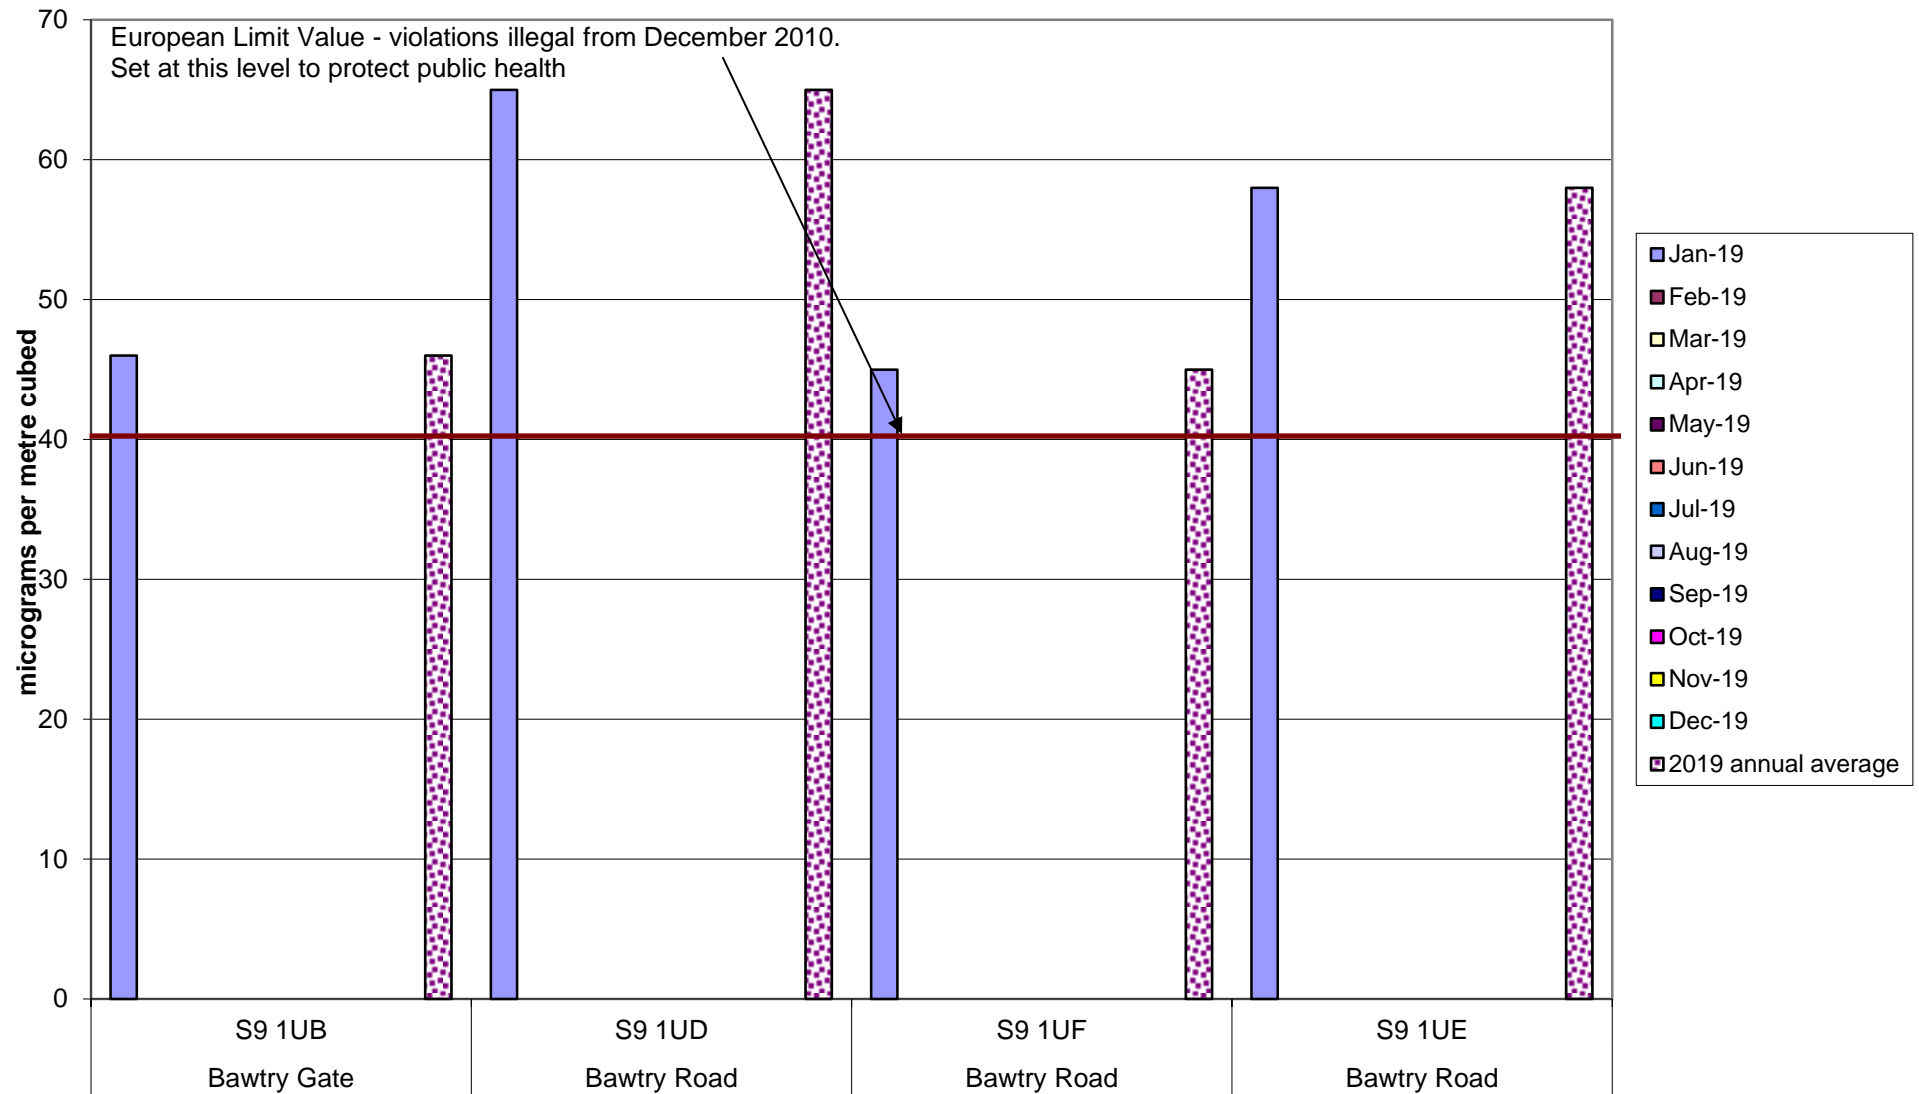

in partnership with SCC Transport, Traffic and Parking Services

Nether Edge Community Air Quality Monitoring of Nitrogen Dioxide 2019

Tinsley Community Air Quality Monitoring of Nitrogen Dioxide
2019

SCC Air Quality Monitoring of Nitrogen Dioxide in Tinsley
2019

Walkley Community Air Quality Monitoring of Nitrogen Dioxide
2019

in partnership with SCC Transport, Traffic and Parking Services