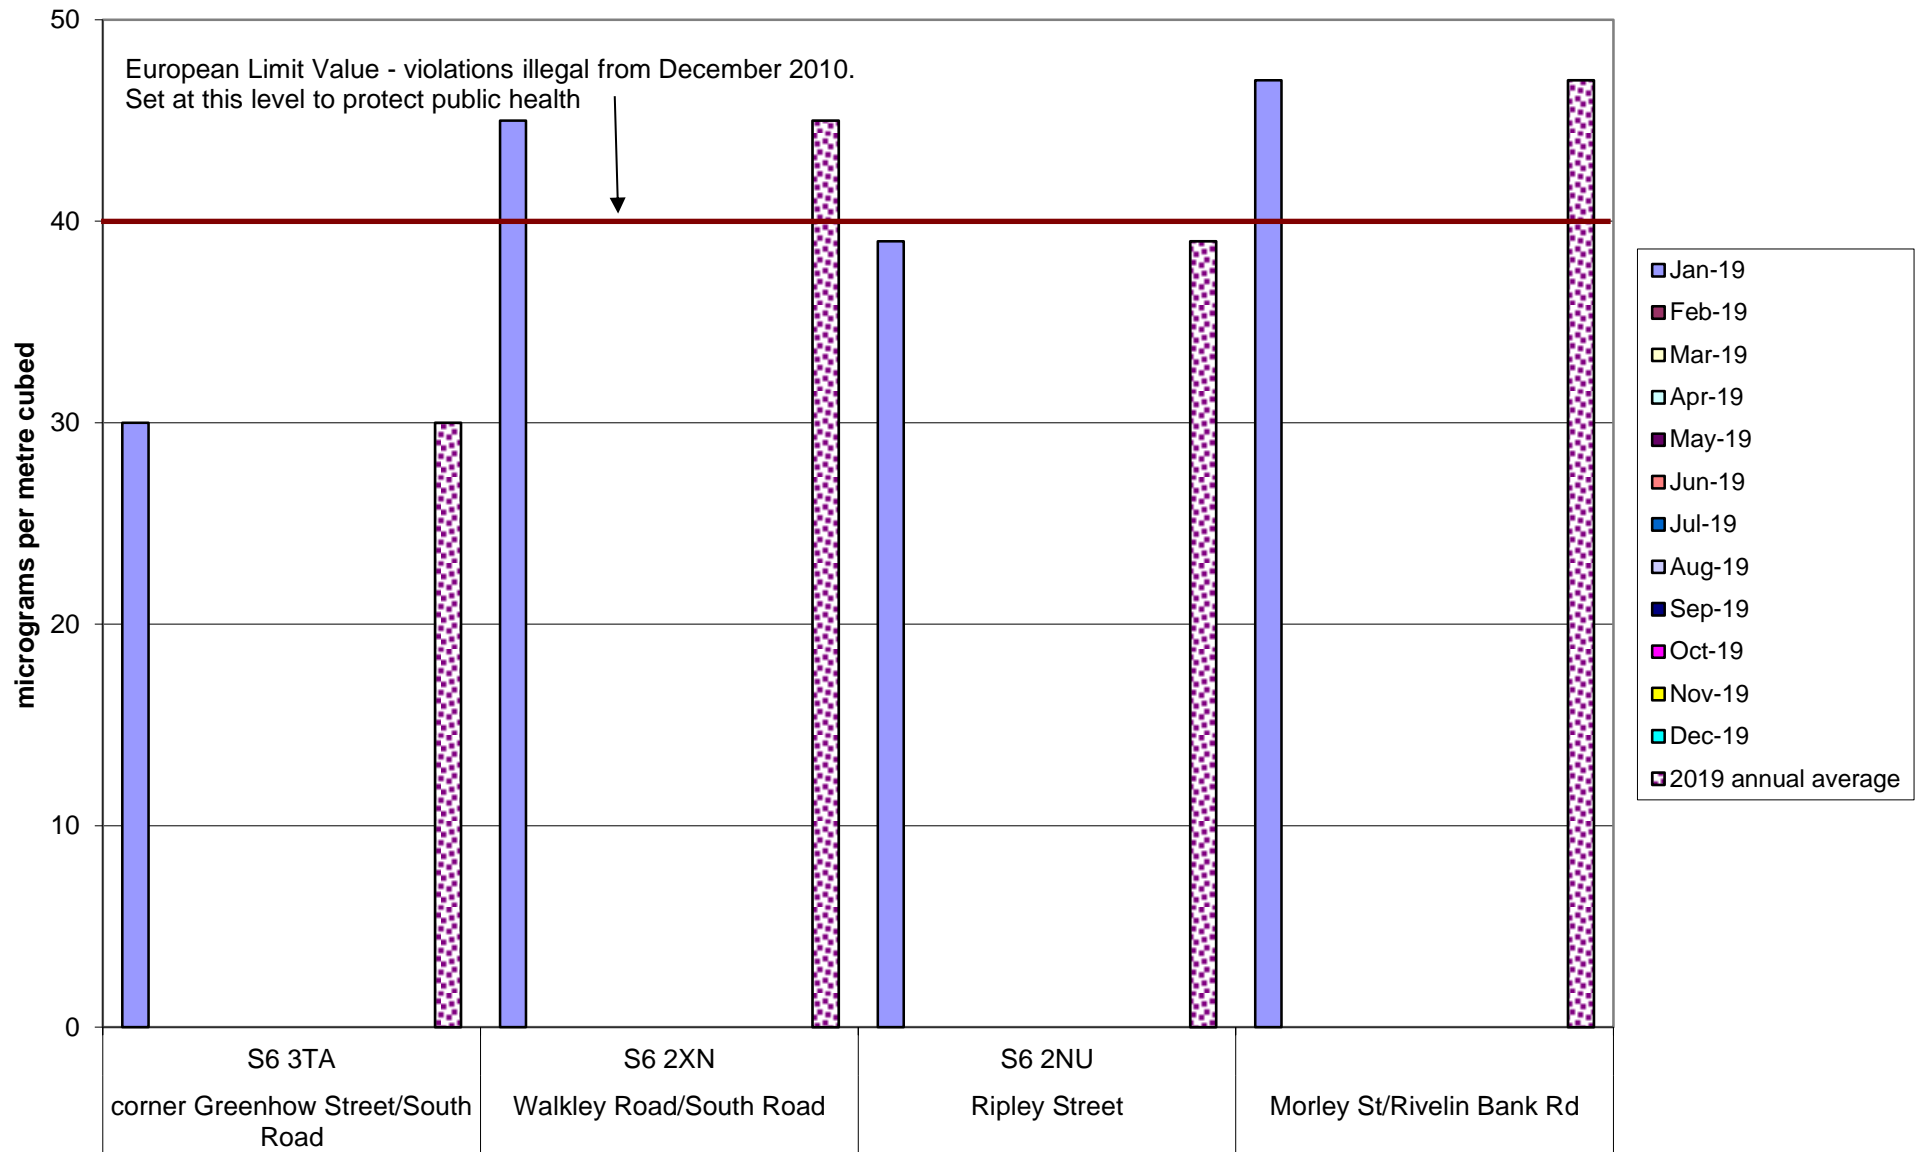

in partnership with SCC Transport, Traffic and Parking Services

Nether Edge Community Air Quality Monitoring of Nitrogen Dioxide 2019

Tinsley Community Air Quality Monitoring of Nitrogen Dioxide
2019

SCC Air Quality Monitoring of Nitrogen Dioxide in Tinsley
2019

Walkley Community Air Quality Monitoring of Nitrogen Dioxide
2019

in partnership with SCC Transport, Traffic and Parking Services