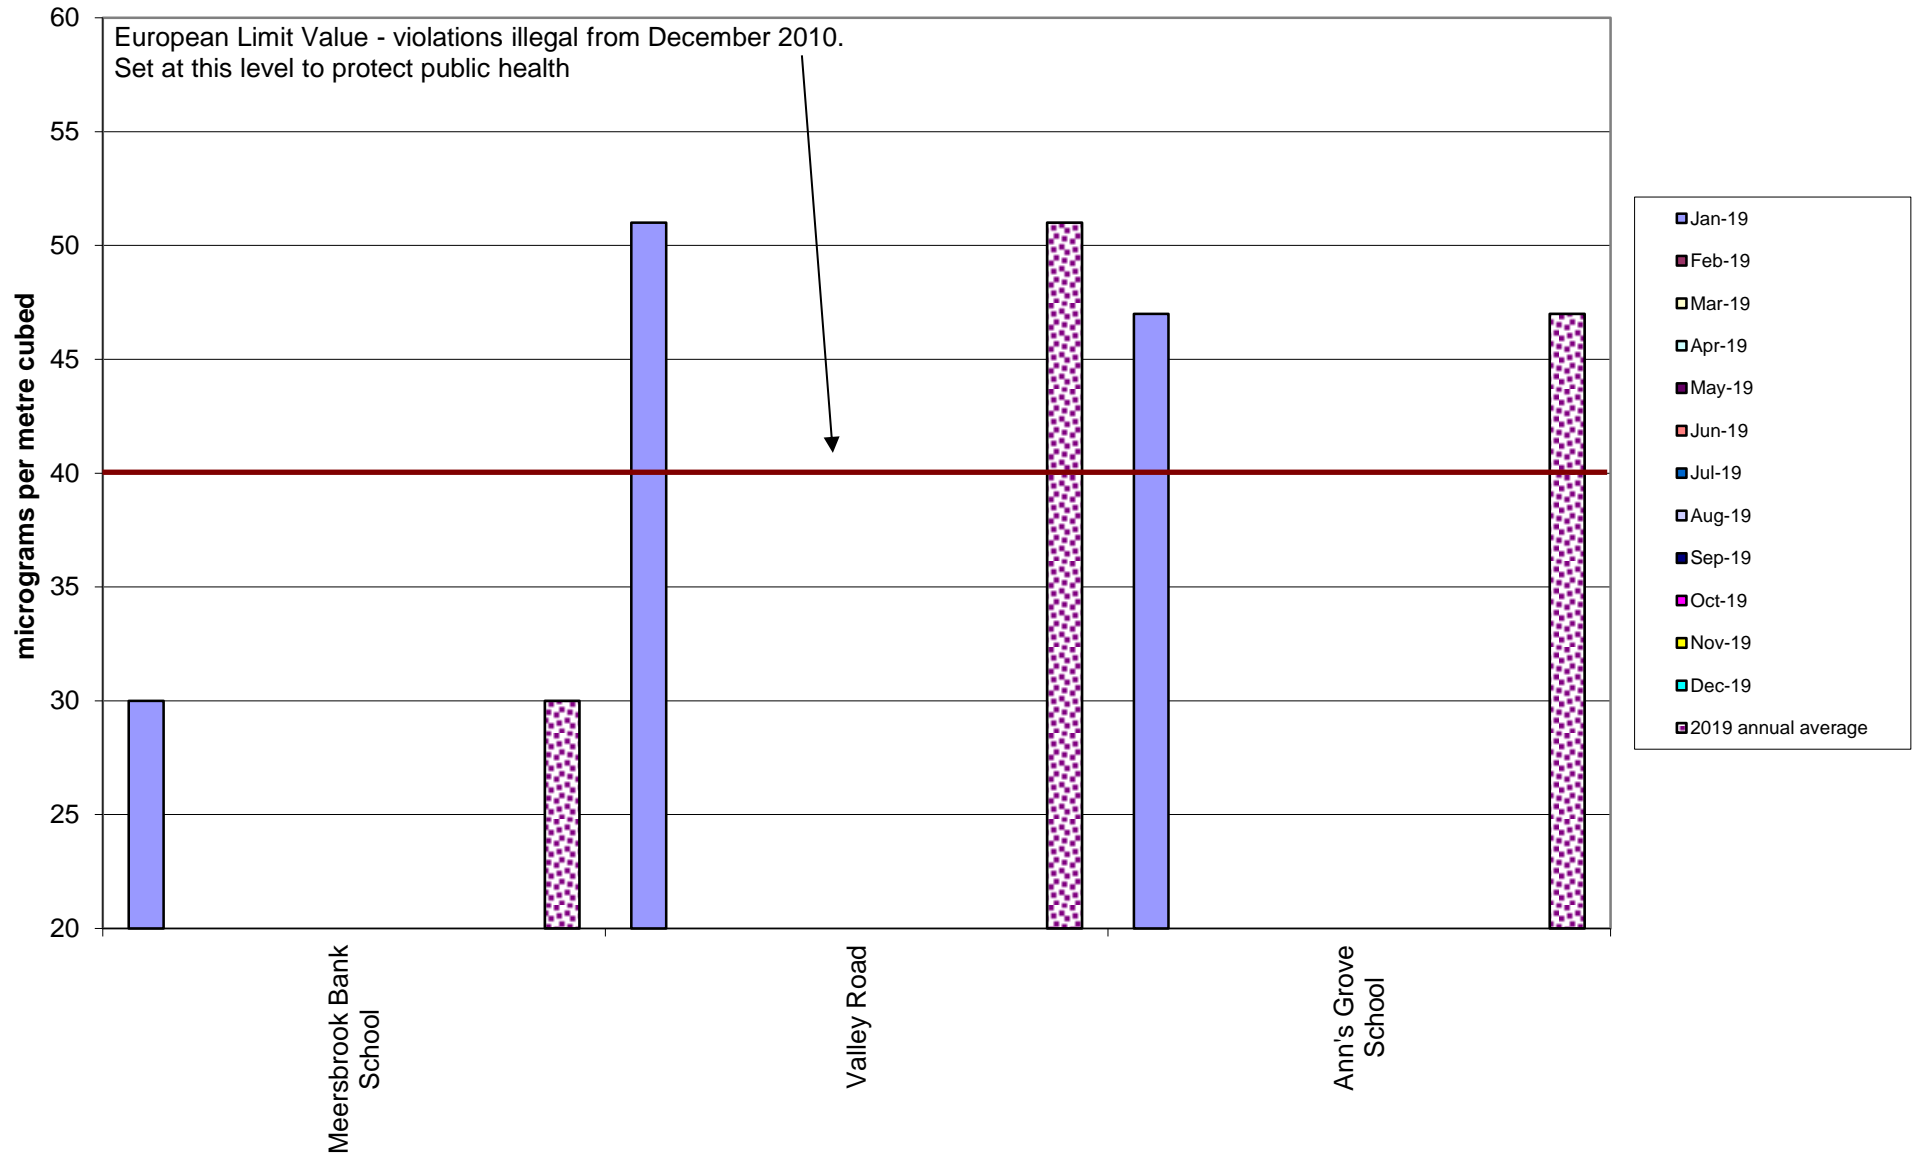

Abbeydale Road Corridor Community Air Quality Monitoring of Nitrogen Dioxide 2019

Burngreave Community Air Quality Monitoring of Nitrogen Dioxide 2019

Carterknowle and Millhouses Community Air Quality Monitoring of Nitrogen Dioxide
2019

in partnership with SCC Transport, Traffic and Parking Services

Darnall Community Air Quality Monitoring of Nitrogen Dioxide
2019

Deepcar Community Air Quality Monitoring of Nitrogen Dioxide
2019

Hallam Community Air Quality Monitoring of Nitrogen Dioxide
2019

Heeley-Meersbrook Community Air Quality Monitoring of Nitrogen Dioxide
2019

Kelham Community Air Quality Monitoring of Nitrogen Dioxide
2019

Miscellaneous Community Air Quality Monitoring of Nitrogen Dioxide
2019