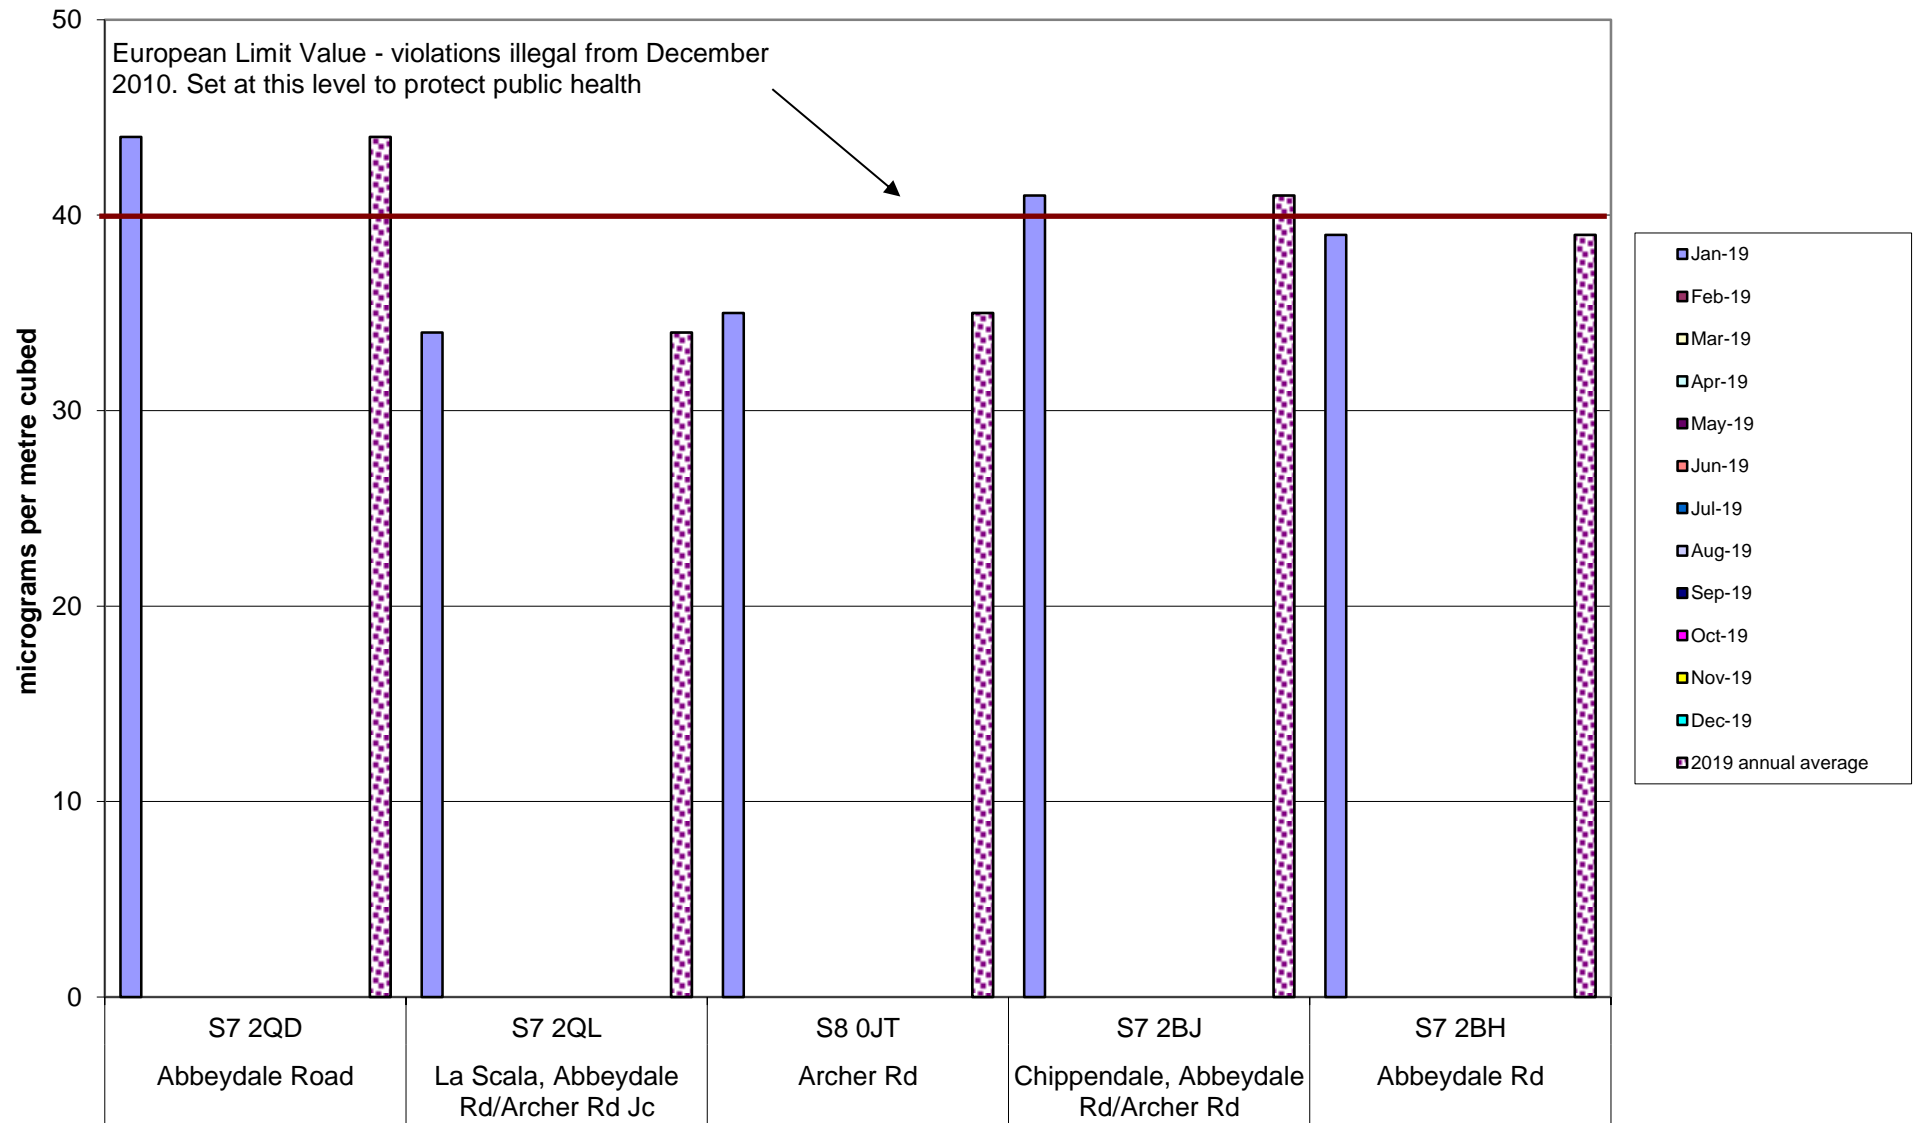

Abbeydale Road Corridor Community Air Quality Monitoring of Nitrogen Dioxide 2019

Burngreave Community Air Quality Monitoring of Nitrogen Dioxide 2019

Carterknowle and Millhouses Community Air Quality Monitoring of Nitrogen Dioxide
2019

in partnership with SCC Transport, Traffic and Parking Services

Darnall Community Air Quality Monitoring of Nitrogen Dioxide
2019

Deepcar Community Air Quality Monitoring of Nitrogen Dioxide
2019

Hallam Community Air Quality Monitoring of Nitrogen Dioxide
2019