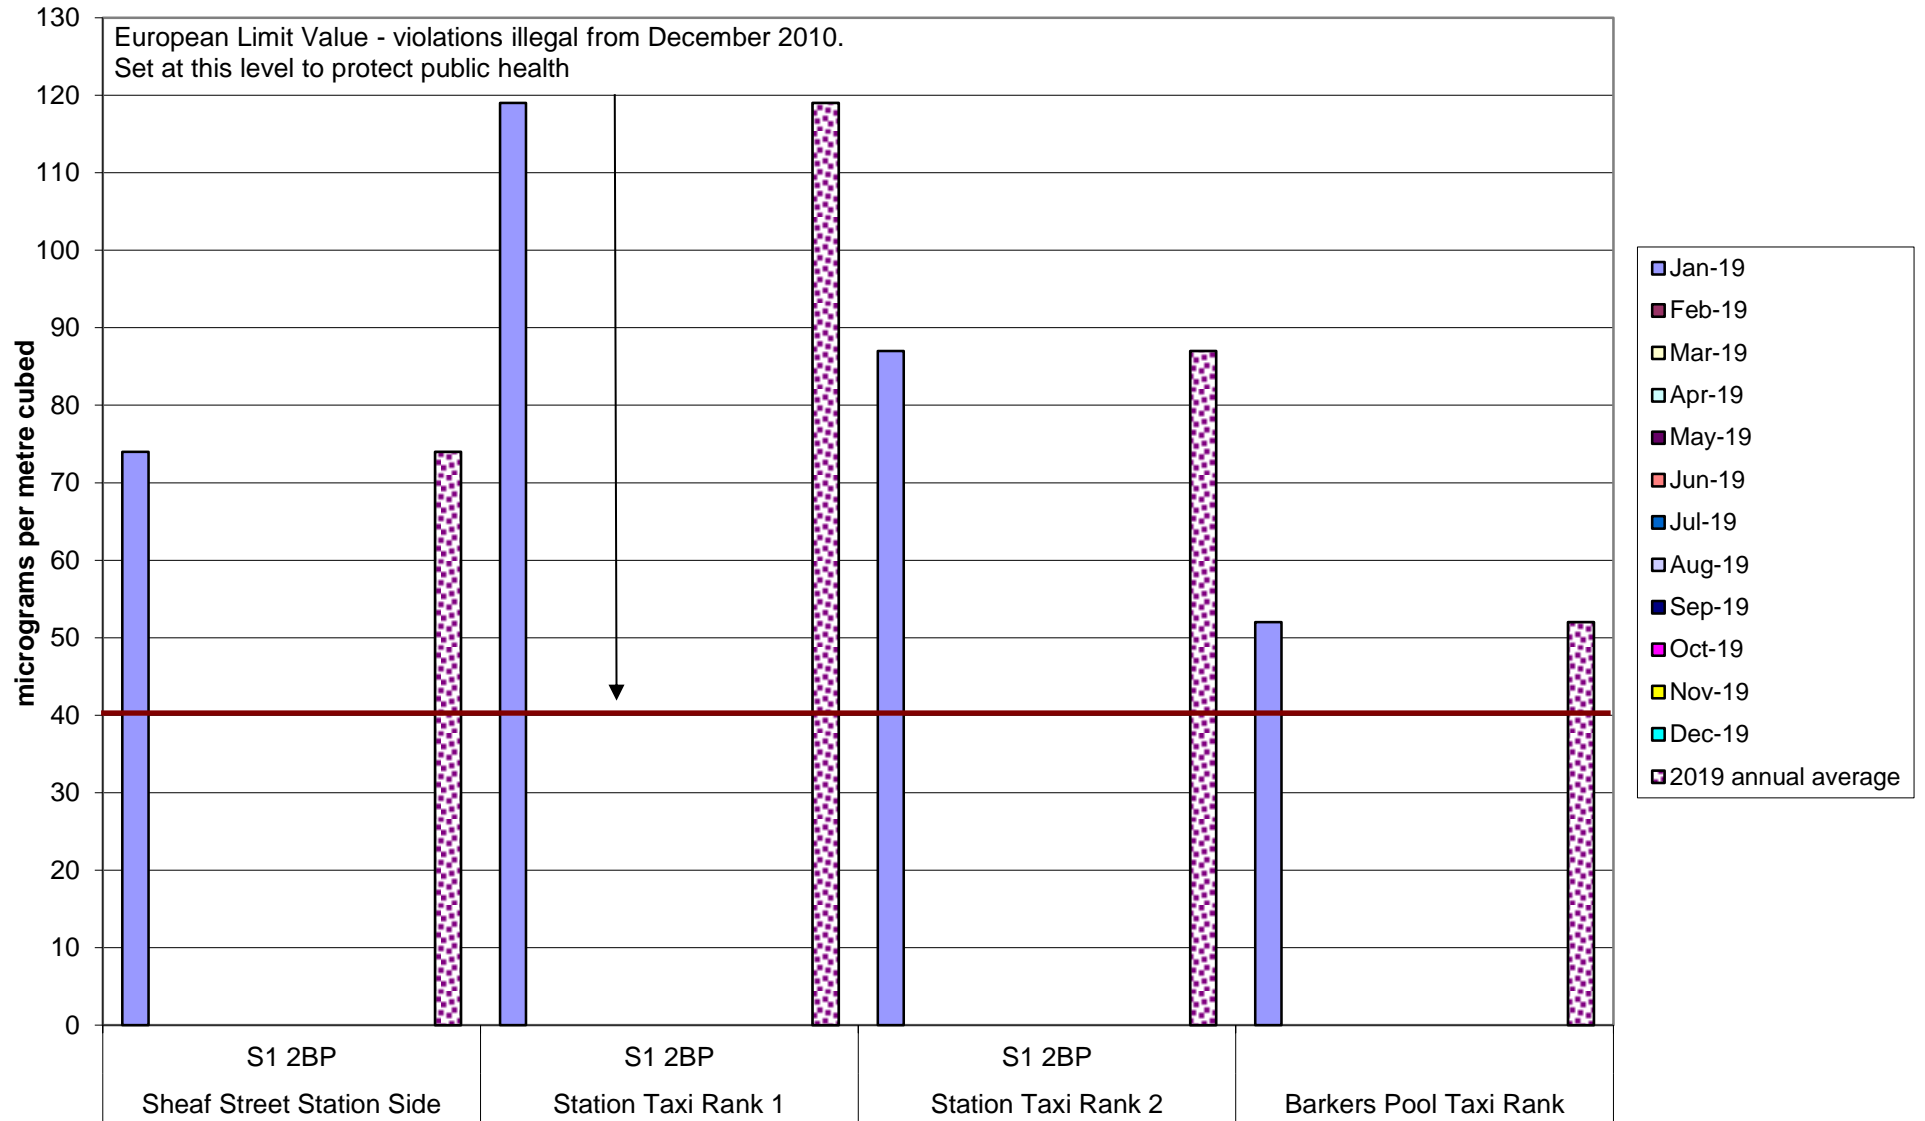

in partnership with SCC Transport, Traffic and Parking Services

Darnall Community Air Quality Monitoring of Nitrogen Dioxide
2019

Deepcar Community Air Quality Monitoring of Nitrogen Dioxide
2019

Hallam Community Air Quality Monitoring of Nitrogen Dioxide
2019