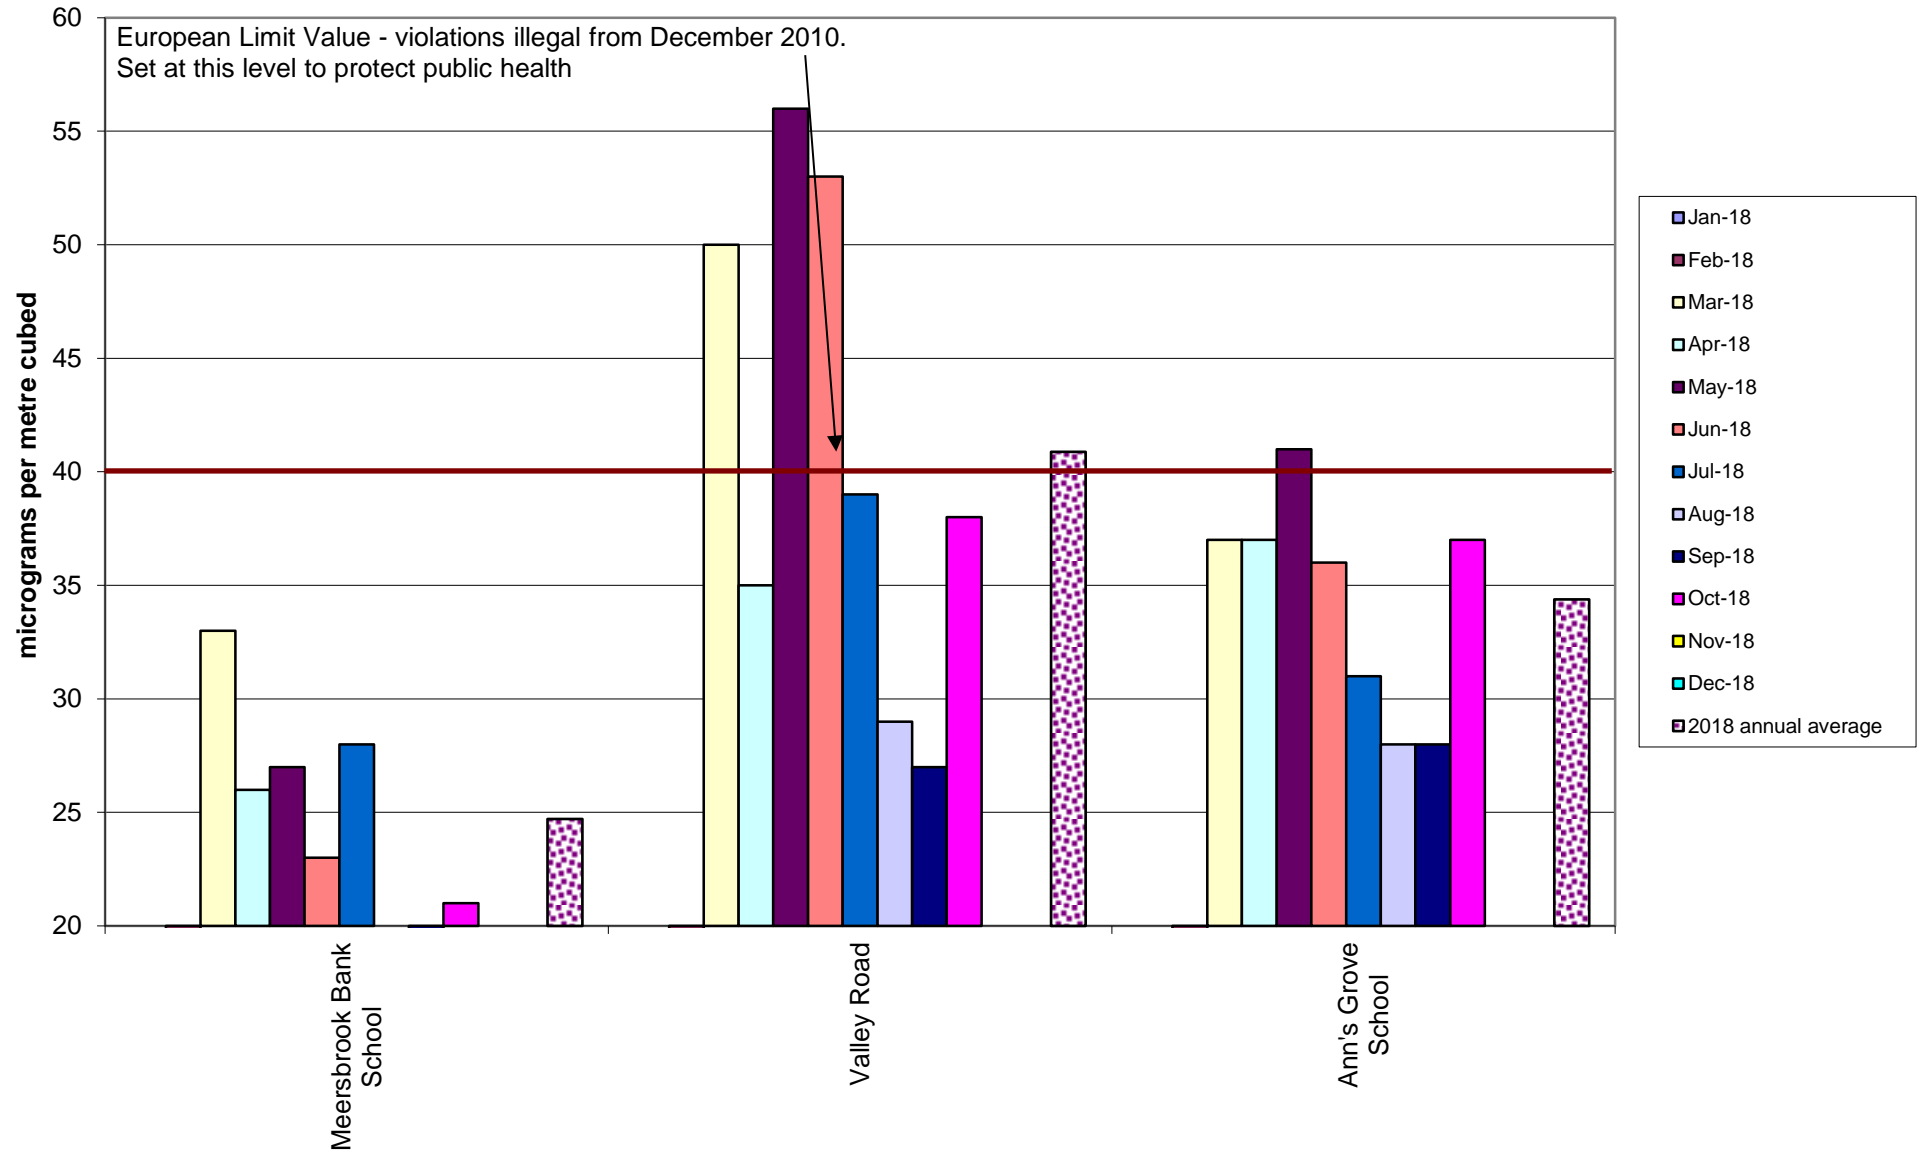

Abbeyle Road Corridor Community Air Quality Monitoring of Nitrogen Dioxide
2018

Burngreave Community Air Quality Monitoring of Nitrogen Dioxide 2018

Carterknowle and Millhouses Community Air Quality Monitoring of Nitrogen Dioxide
2018

Crookes and Broomhill Community Air Quality Monitoring of Nitrogen Dioxide
2018

Darnall Community Air Quality Monitoring of Nitrogen Dioxide
2018

Ecclesall Community Air Quality Monitoring of Nitrogen Dioxide
2018

Hallam University Community Air Quality Monitoring of Nitrogen Dioxide 2018

Heeley and Meersbrook Community Air Quality Monitoring of Nitrogen Dioxide
2018

Manor Castle Community Air Quality Monitoring of Nitrogen Dioxide
2018