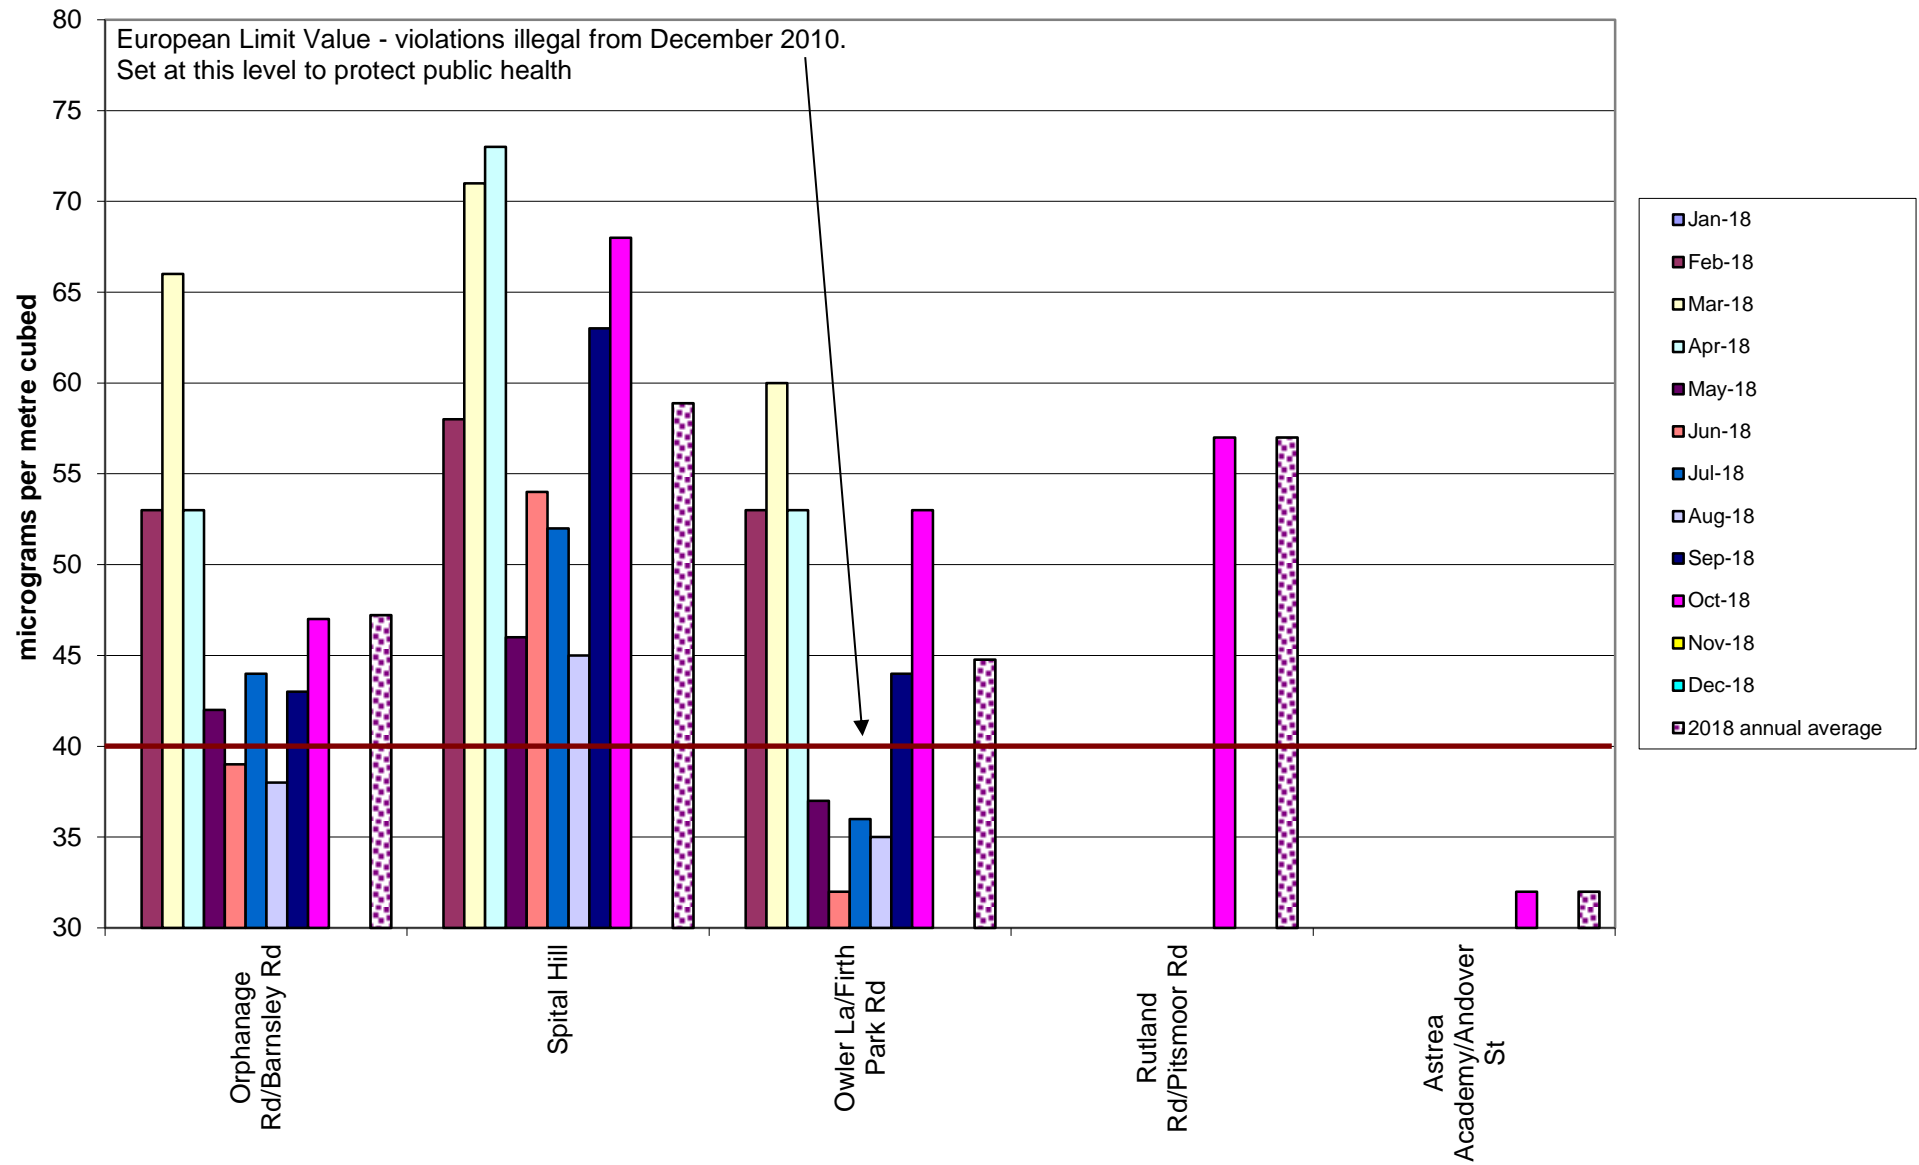

Abbeyle Road Corridor Community Air Quality Monitoring of Nitrogen Dioxide
2018

Burngreave Community Air Quality Monitoring of Nitrogen Dioxide 2018

Carterknowle and Millhouses Community Air Quality Monitoring of Nitrogen Dioxide
2018

Crookes and Broomhill Community Air Quality Monitoring of Nitrogen Dioxide
2018

Darnall Community Air Quality Monitoring of Nitrogen Dioxide
2018

Ecclesall Community Air Quality Monitoring of Nitrogen Dioxide
2018

Hallam University Community Air Quality Monitoring of Nitrogen Dioxide 2018

Heeley and Meersbrook Community Air Quality Monitoring of Nitrogen Dioxide
2018

Manor Castle Community Air Quality Monitoring of Nitrogen Dioxide
2018