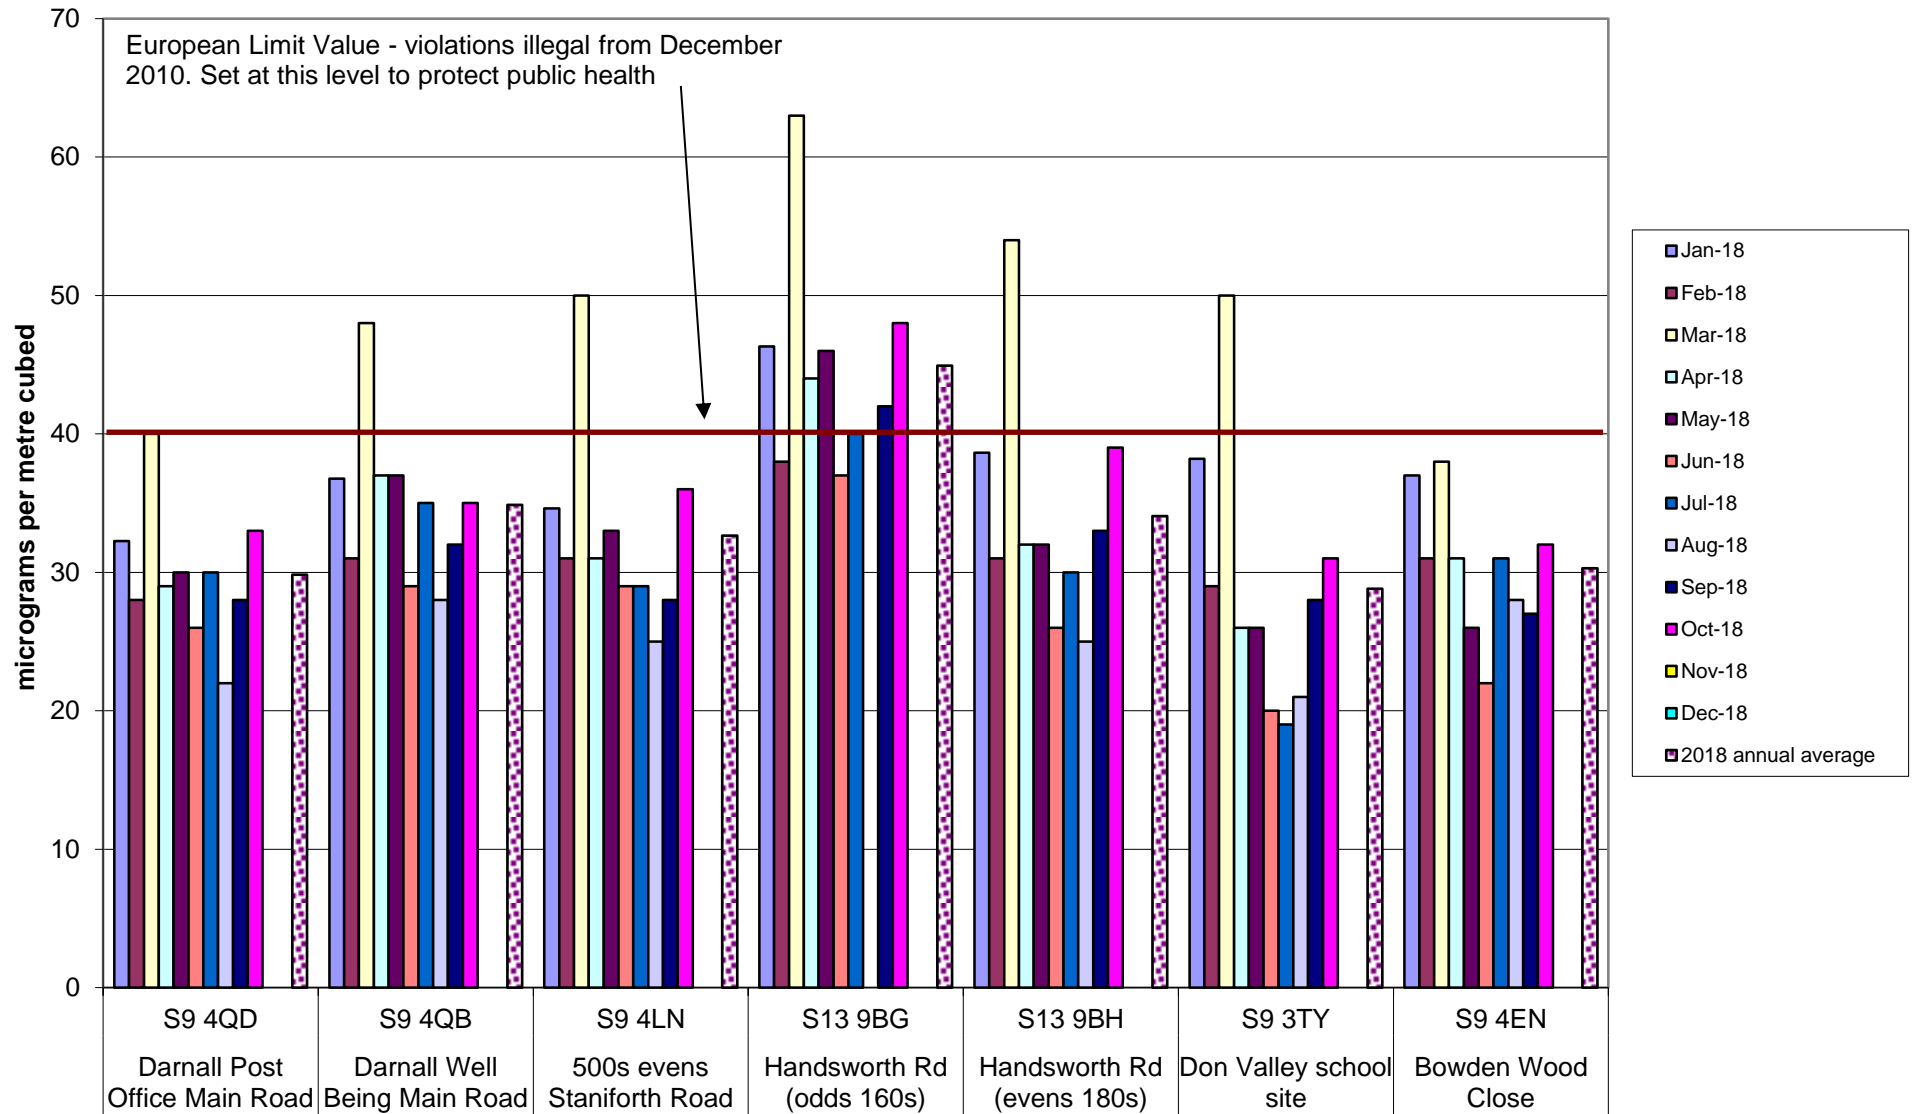

Darnall Community Air Quality Monitoring of Nitrogen Dioxide
2018