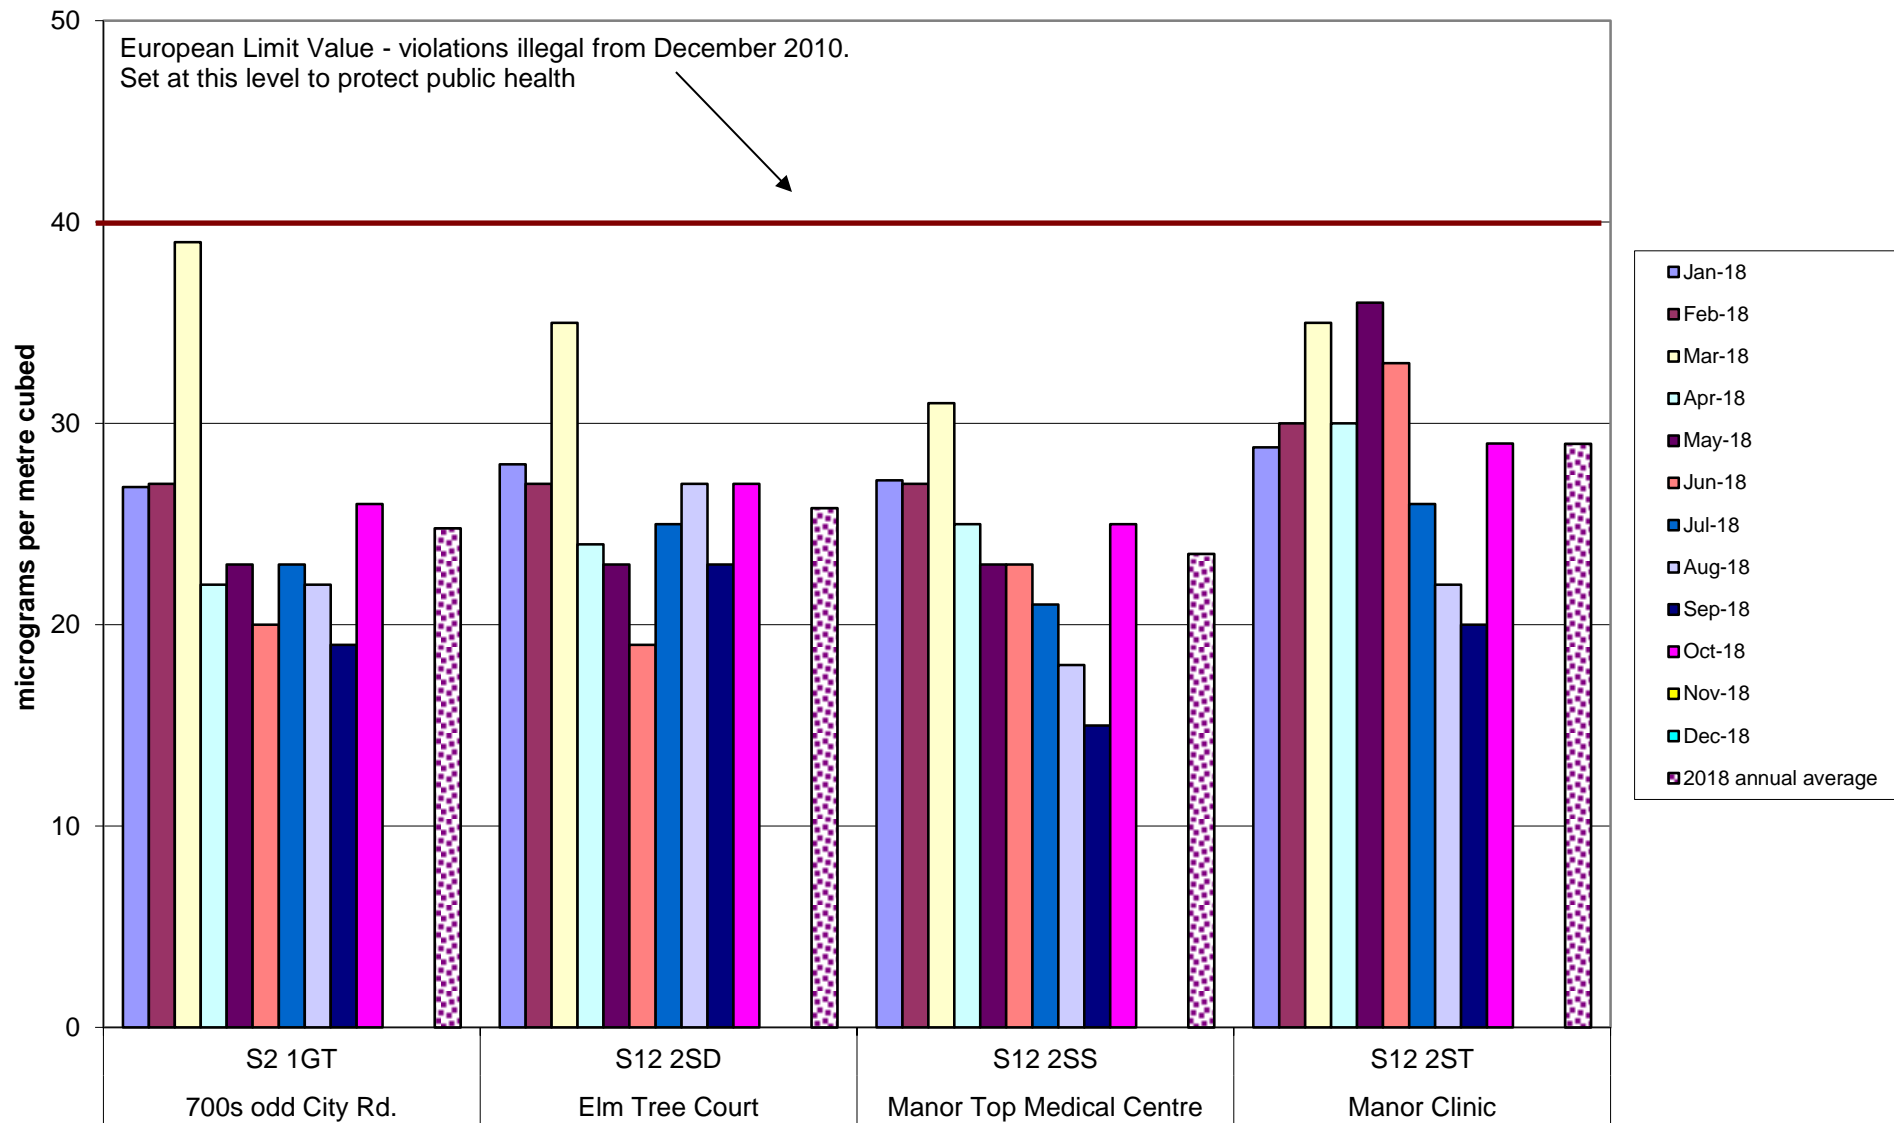

Crookes and Broomhill Community Air Quality Monitoring of Nitrogen Dioxide
2018

Darnall Community Air Quality Monitoring of Nitrogen Dioxide
2018

Ecclesall Community Air Quality Monitoring of Nitrogen Dioxide
2018

Hallam University Community Air Quality Monitoring of Nitrogen Dioxide 2018

Heeley and Meersbrook Community Air Quality Monitoring of Nitrogen Dioxide
2018

Manor Castle Community Air Quality Monitoring of Nitrogen Dioxide
2018