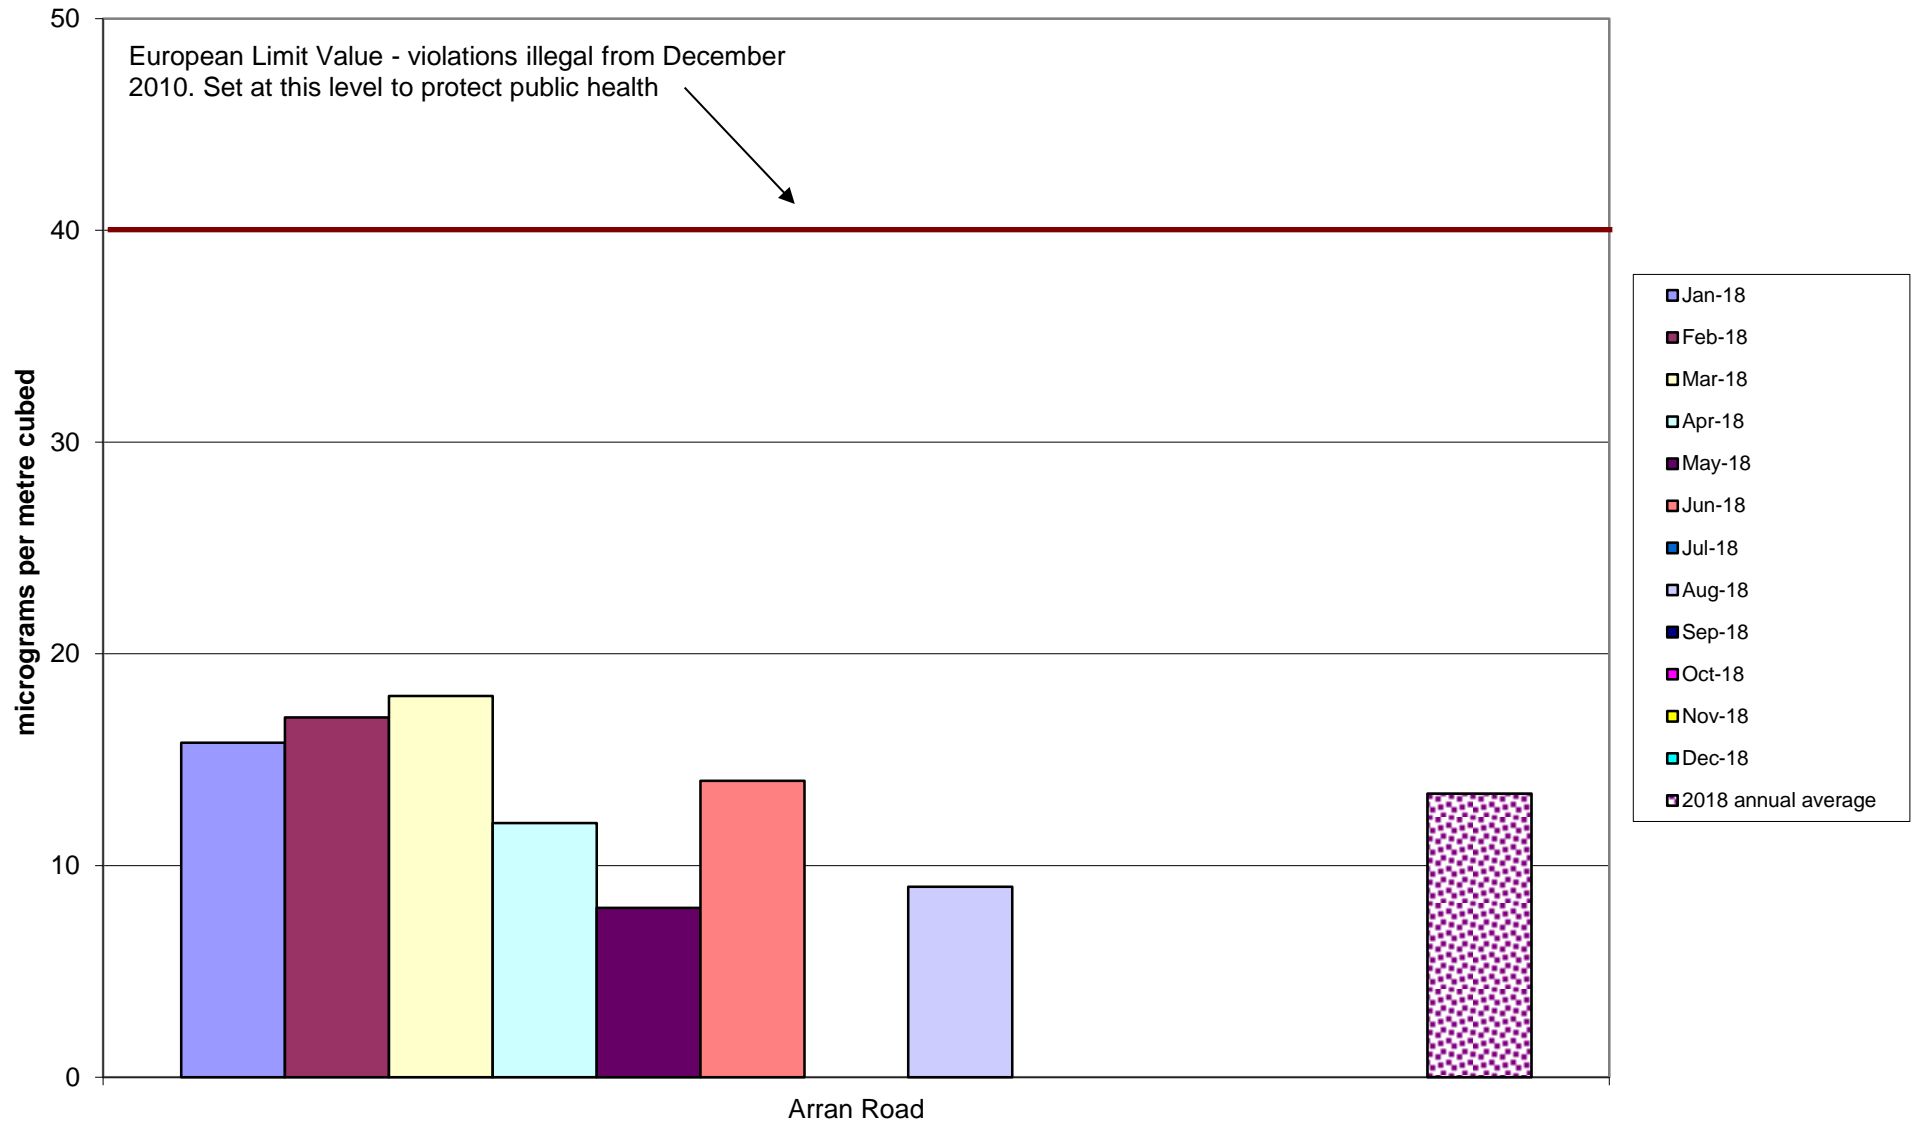

Abbeyle Road Corridor Community Air Quality Monitoring of Nitrogen Dioxide
2018

Burngreave Community Air Quality Monitoring of Nitrogen Dioxide 2018

Carterknowle and Millhouses Community Air Quality Monitoring of Nitrogen Dioxide
2018

Crookes and Broomhill Community Air Quality Monitoring of Nitrogen Dioxide
2018

Darnall Community Air Quality Monitoring of Nitrogen Dioxide
2018

Ecclesall Community Air Quality Monitoring of Nitrogen Dioxide
2018