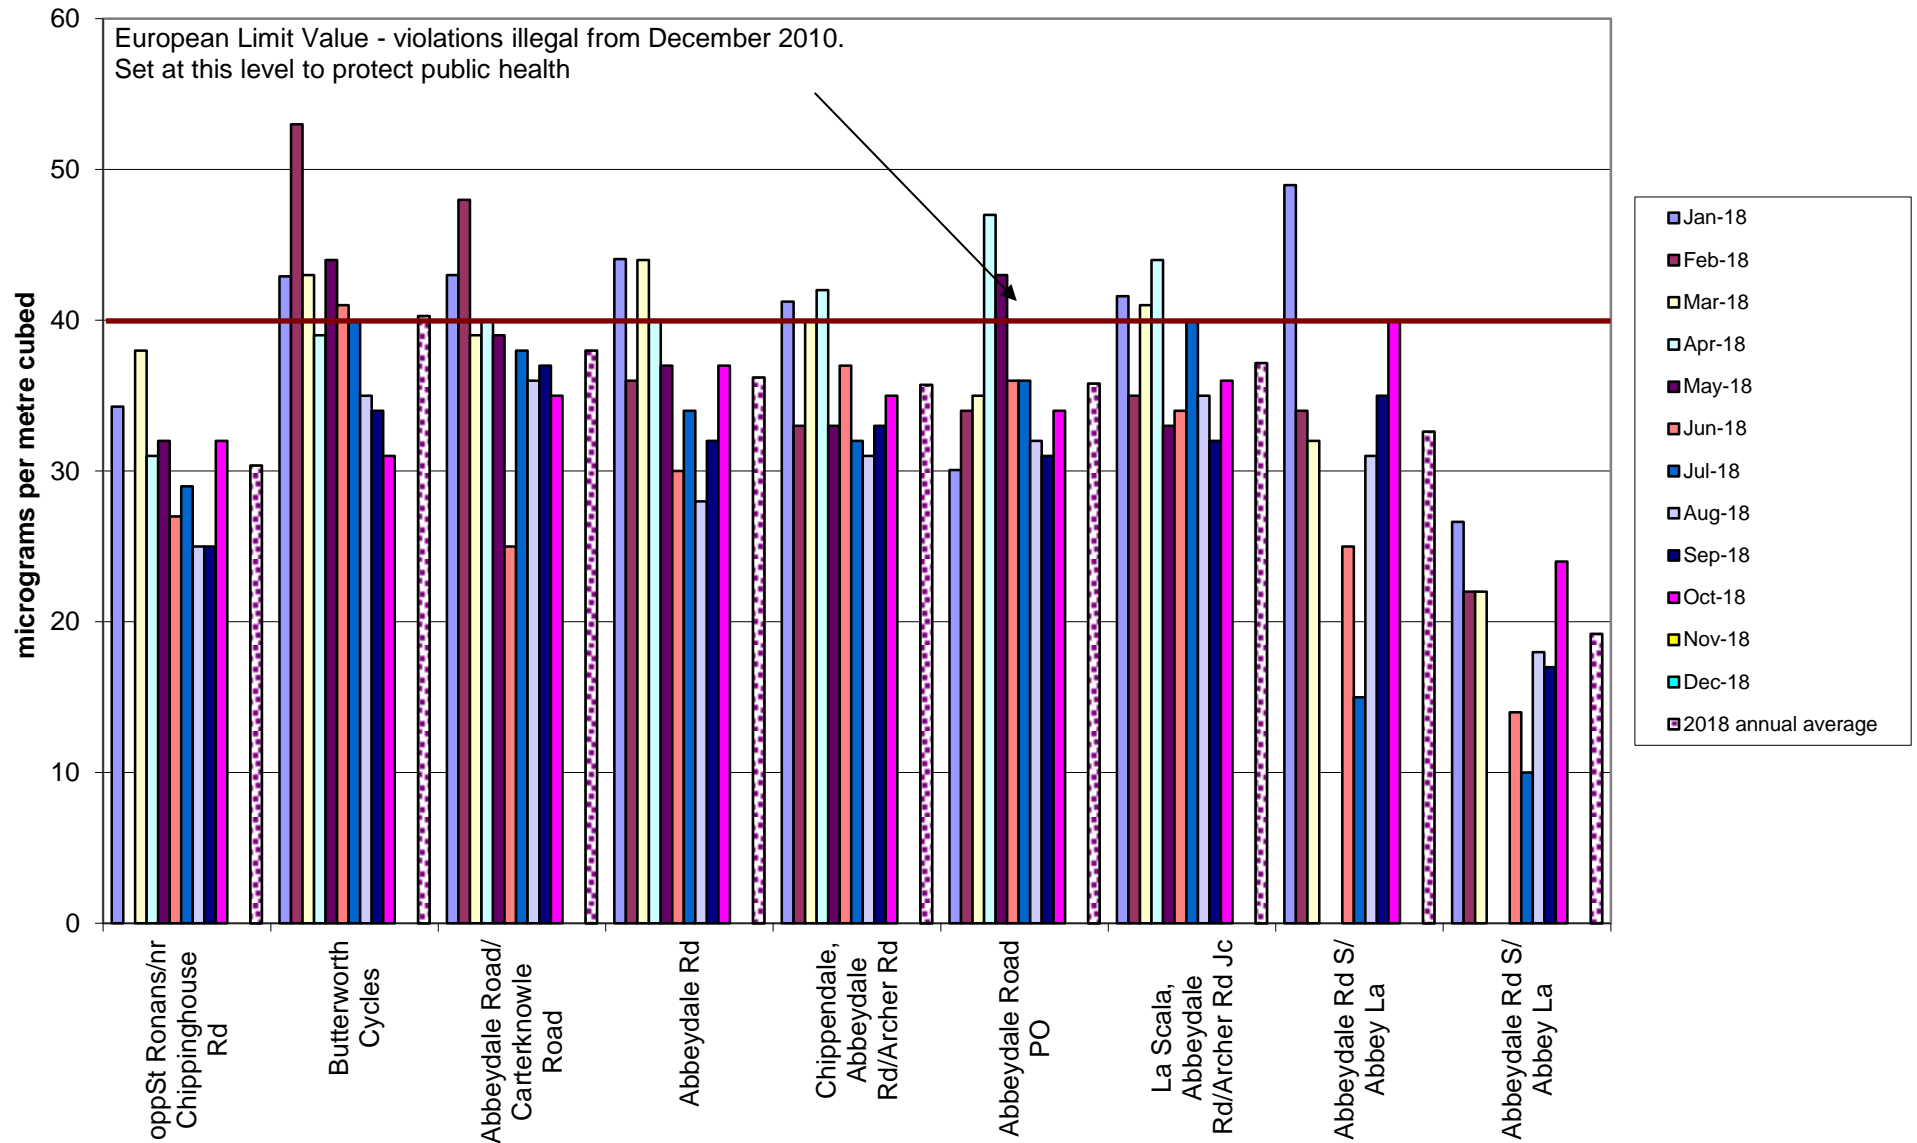

Abbeyle Road Corridor Community Air Quality Monitoring of Nitrogen Dioxide
2018

Burngreave Community Air Quality Monitoring of Nitrogen Dioxide 2018

Carterknowle and Millhouses Community Air Quality Monitoring of Nitrogen Dioxide
2018

Crookes and Broomhill Community Air Quality Monitoring of Nitrogen Dioxide
2018

Darnall Community Air Quality Monitoring of Nitrogen Dioxide
2018

Ecclesall Community Air Quality Monitoring of Nitrogen Dioxide
2018