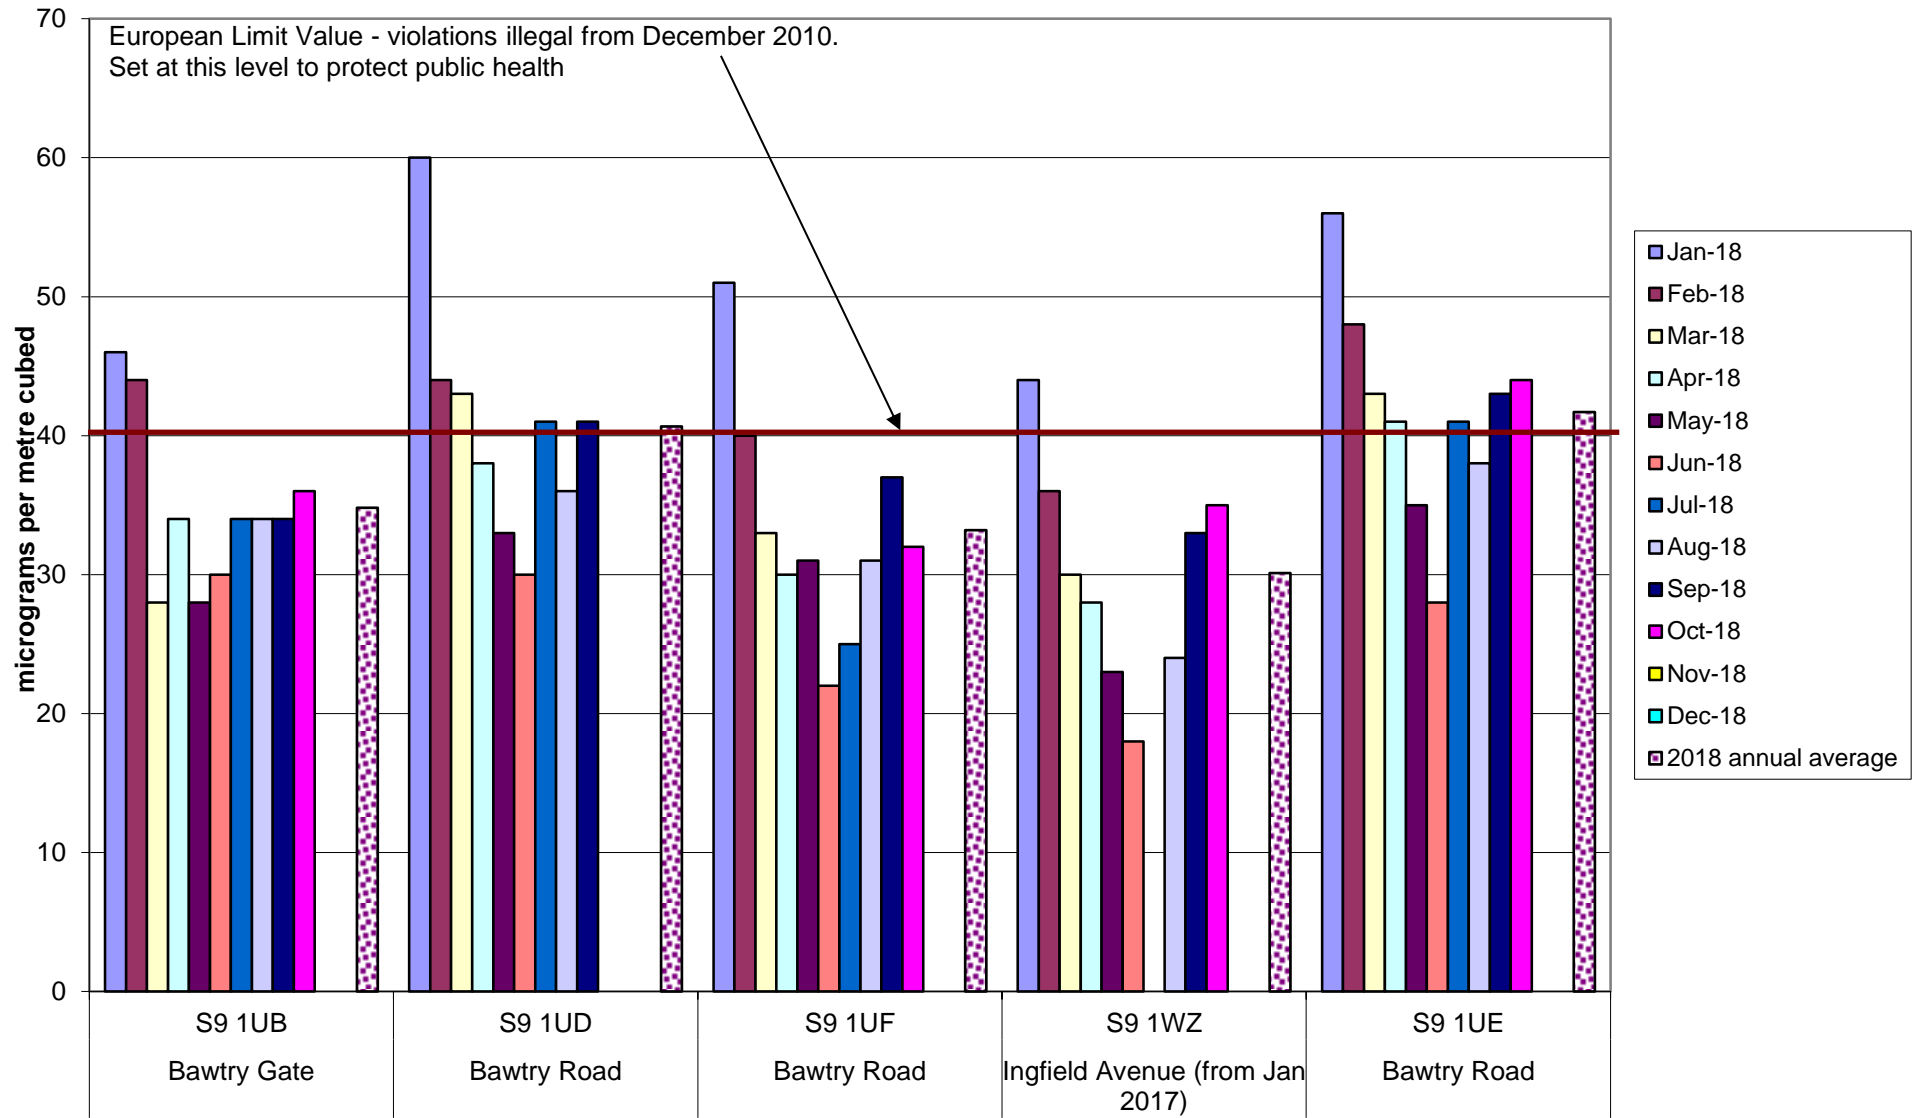

Hallam University Community Air Quality Monitoring of Nitrogen Dioxide 2018

Heeley and Meersbrook Community Air Quality Monitoring of Nitrogen Dioxide
2018

Manor Castle Community Air Quality Monitoring of Nitrogen Dioxide
2018

Miscellaneous Community Air Quality Monitoring of Nitrogen Dioxide
2018

Nether Edge Community Air Quality Monitoring of Nitrogen Dioxide 2018

Tinsley Community Air Quality Monitoring of Nitrogen Dioxide
2018

SCC Air Quality Monitoring of Nitrogen Dioxide in Tinsley
2018

Walkley Community Air Quality Monitoring of Nitrogen Dioxide 2018