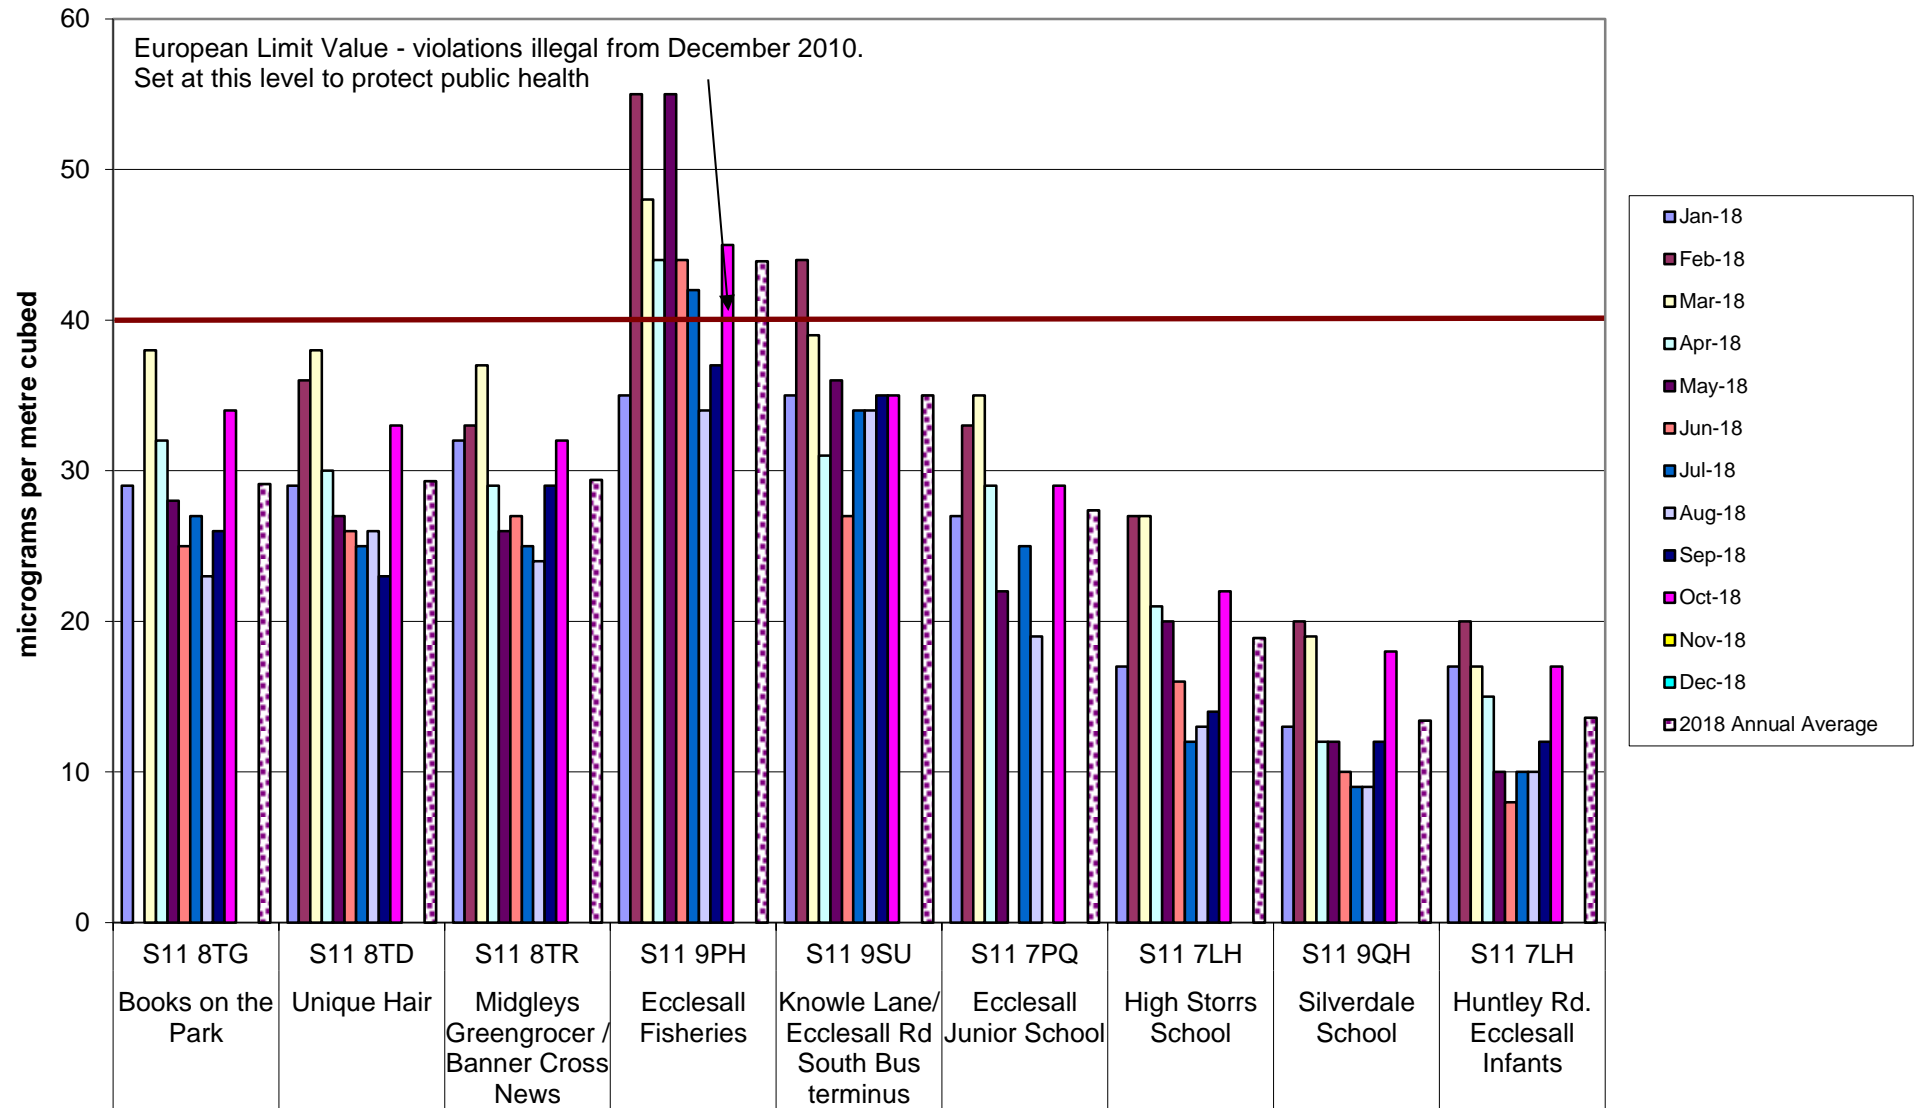

Abbeyle Road Corridor Community Air Quality Monitoring of Nitrogen Dioxide
2018

Burngreave Community Air Quality Monitoring of Nitrogen Dioxide 2018

Carterknowle and Millhouses Community Air Quality Monitoring of Nitrogen Dioxide
2018

Crookes and Broomhill Community Air Quality Monitoring of Nitrogen Dioxide
2018

Darnall Community Air Quality Monitoring of Nitrogen Dioxide
2018

Ecclesall Community Air Quality Monitoring of Nitrogen Dioxide
2018