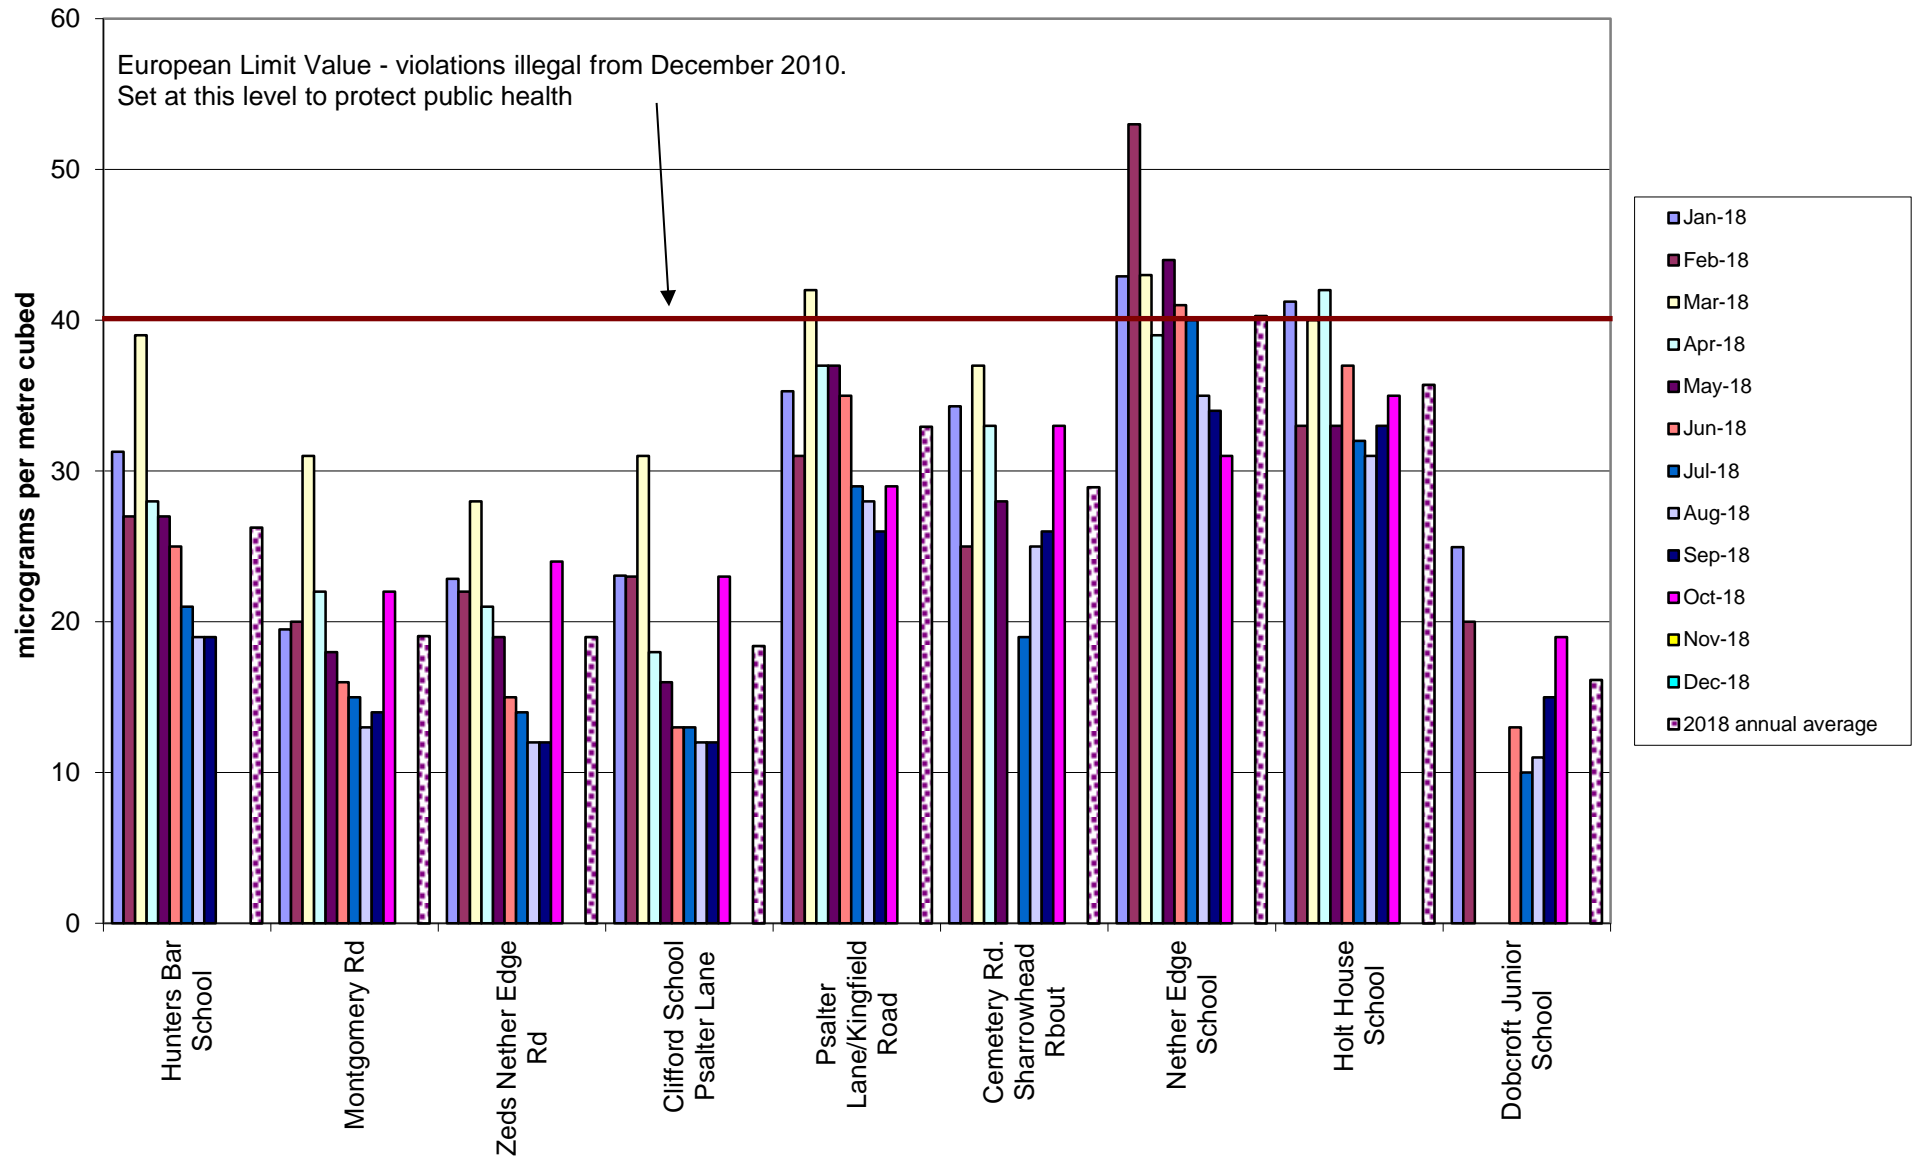

Abbeyle Road Corridor Community Air Quality Monitoring of Nitrogen Dioxide
2018

Burngreave Community Air Quality Monitoring of Nitrogen Dioxide 2018

Carterknowle and Millhouses Community Air Quality Monitoring of Nitrogen Dioxide
2018

Crookes and Broomhill Community Air Quality Monitoring of Nitrogen Dioxide
2018

Darnall Community Air Quality Monitoring of Nitrogen Dioxide
2018

Ecclesall Community Air Quality Monitoring of Nitrogen Dioxide
2018

Hallam University Community Air Quality Monitoring of Nitrogen Dioxide 2018

Heeley and Meersbrook Community Air Quality Monitoring of Nitrogen Dioxide
2018

Manor Castle Community Air Quality Monitoring of Nitrogen Dioxide
2018

Miscellaneous Community Air Quality Monitoring of Nitrogen Dioxide
2018

Nether Edge Community Air Quality Monitoring of Nitrogen Dioxide 2018

Tinsley Community Air Quality Monitoring of Nitrogen Dioxide
2018