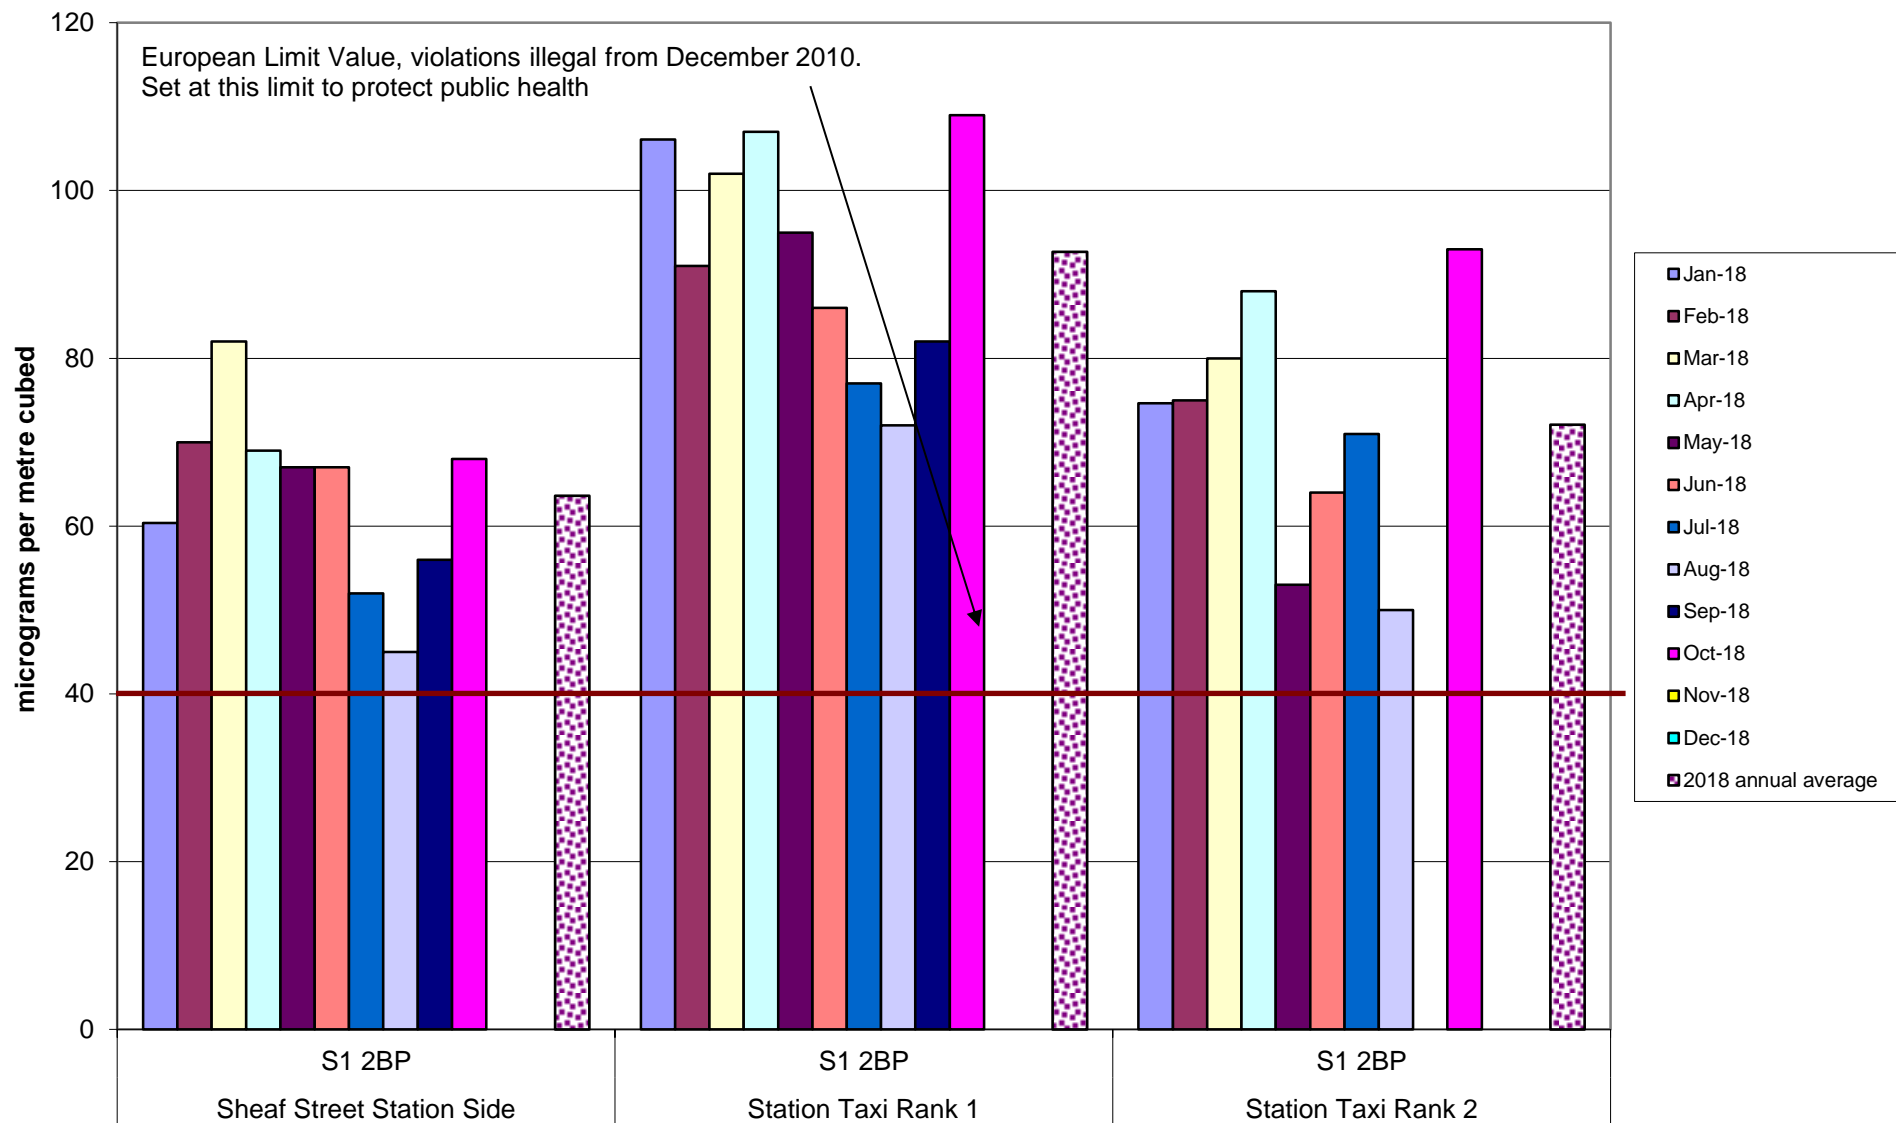

Crookes and Broomhill Community Air Quality Monitoring of Nitrogen Dioxide
2018

Darnall Community Air Quality Monitoring of Nitrogen Dioxide
2018

Ecclesall Community Air Quality Monitoring of Nitrogen Dioxide
2018

Hallam University Community Air Quality Monitoring of Nitrogen Dioxide 2018

Heeley and Meersbrook Community Air Quality Monitoring of Nitrogen Dioxide
2018

Manor Castle Community Air Quality Monitoring of Nitrogen Dioxide
2018