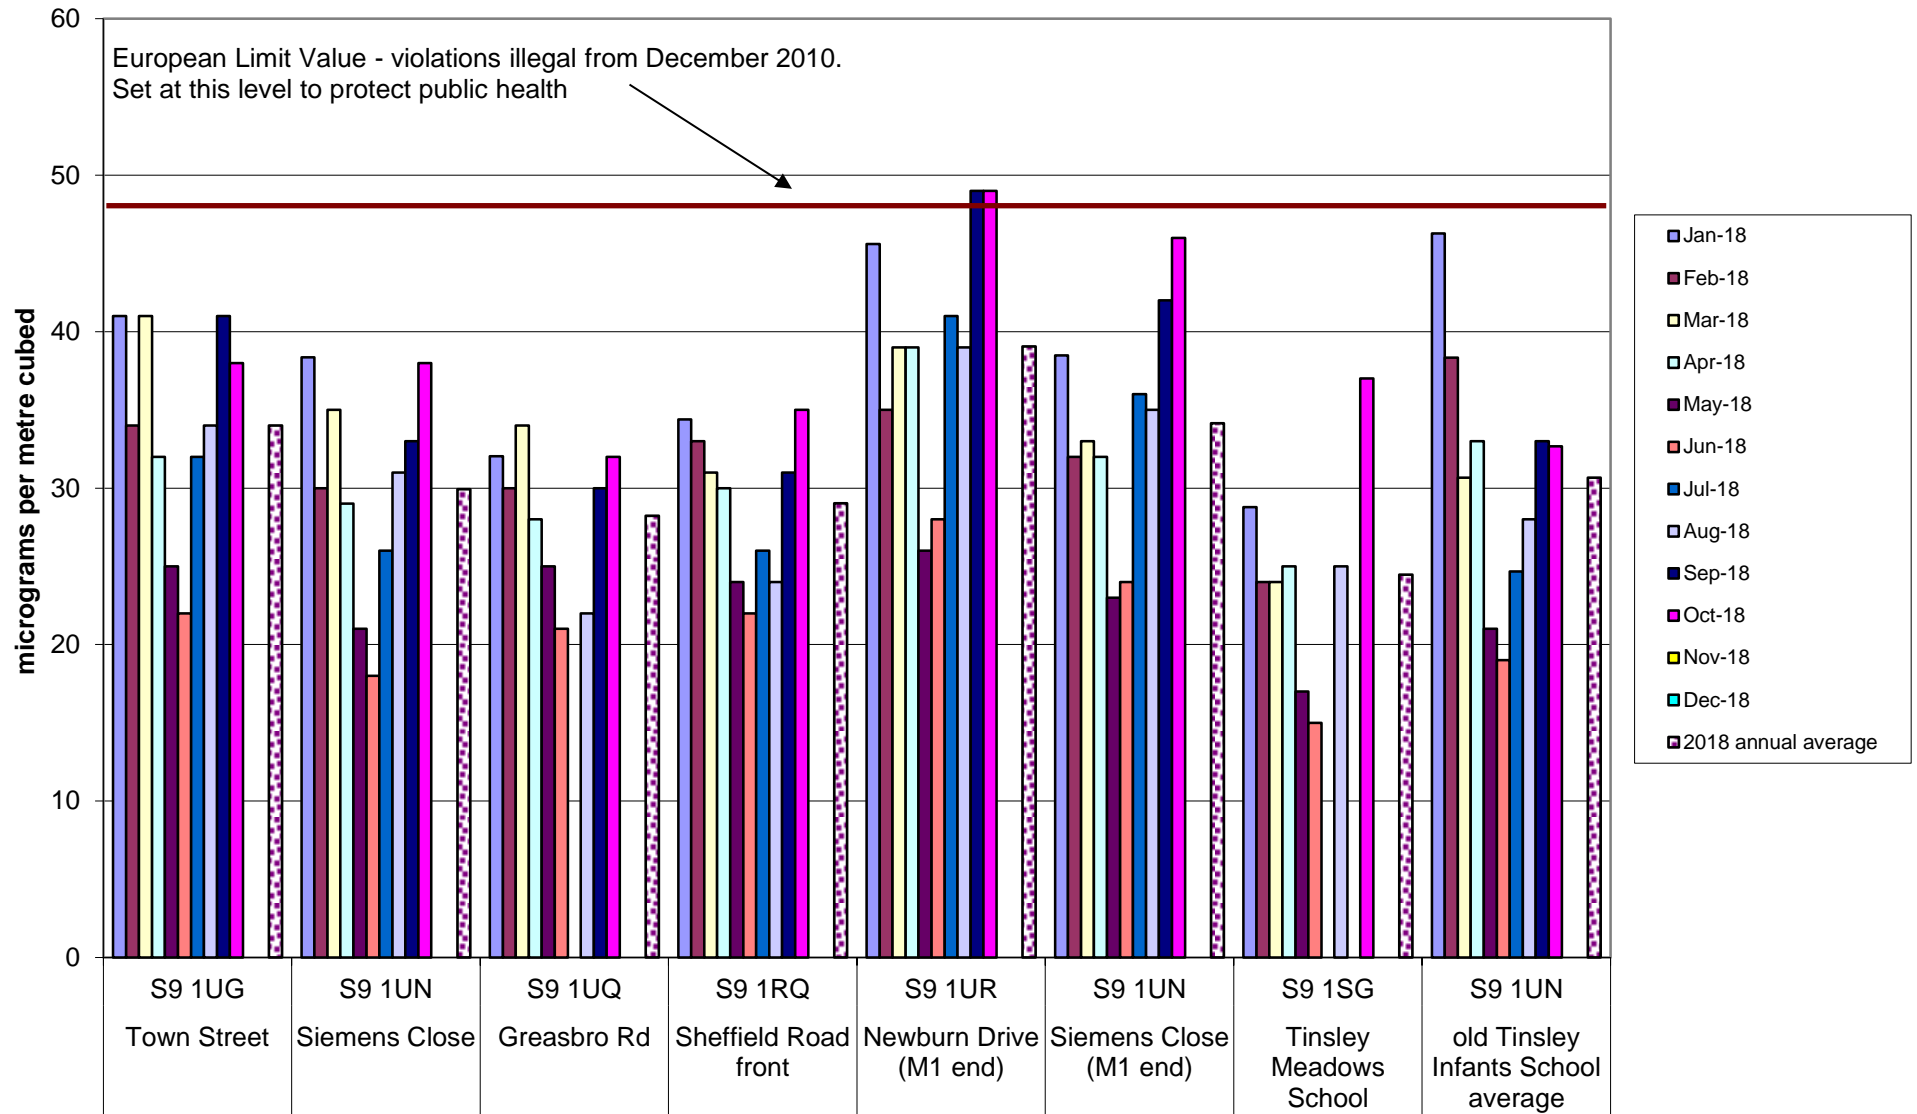

Crookes and Broomhill Community Air Quality Monitoring of Nitrogen Dioxide
2018

Darnall Community Air Quality Monitoring of Nitrogen Dioxide
2018

Ecclesall Community Air Quality Monitoring of Nitrogen Dioxide
2018

Hallam University Community Air Quality Monitoring of Nitrogen Dioxide 2018

Heeley and Meersbrook Community Air Quality Monitoring of Nitrogen Dioxide
2018

Manor Castle Community Air Quality Monitoring of Nitrogen Dioxide
2018

Miscellaneous Community Air Quality Monitoring of Nitrogen Dioxide
2018

Nether Edge Community Air Quality Monitoring of Nitrogen Dioxide 2018

Tinsley Community Air Quality Monitoring of Nitrogen Dioxide
2018