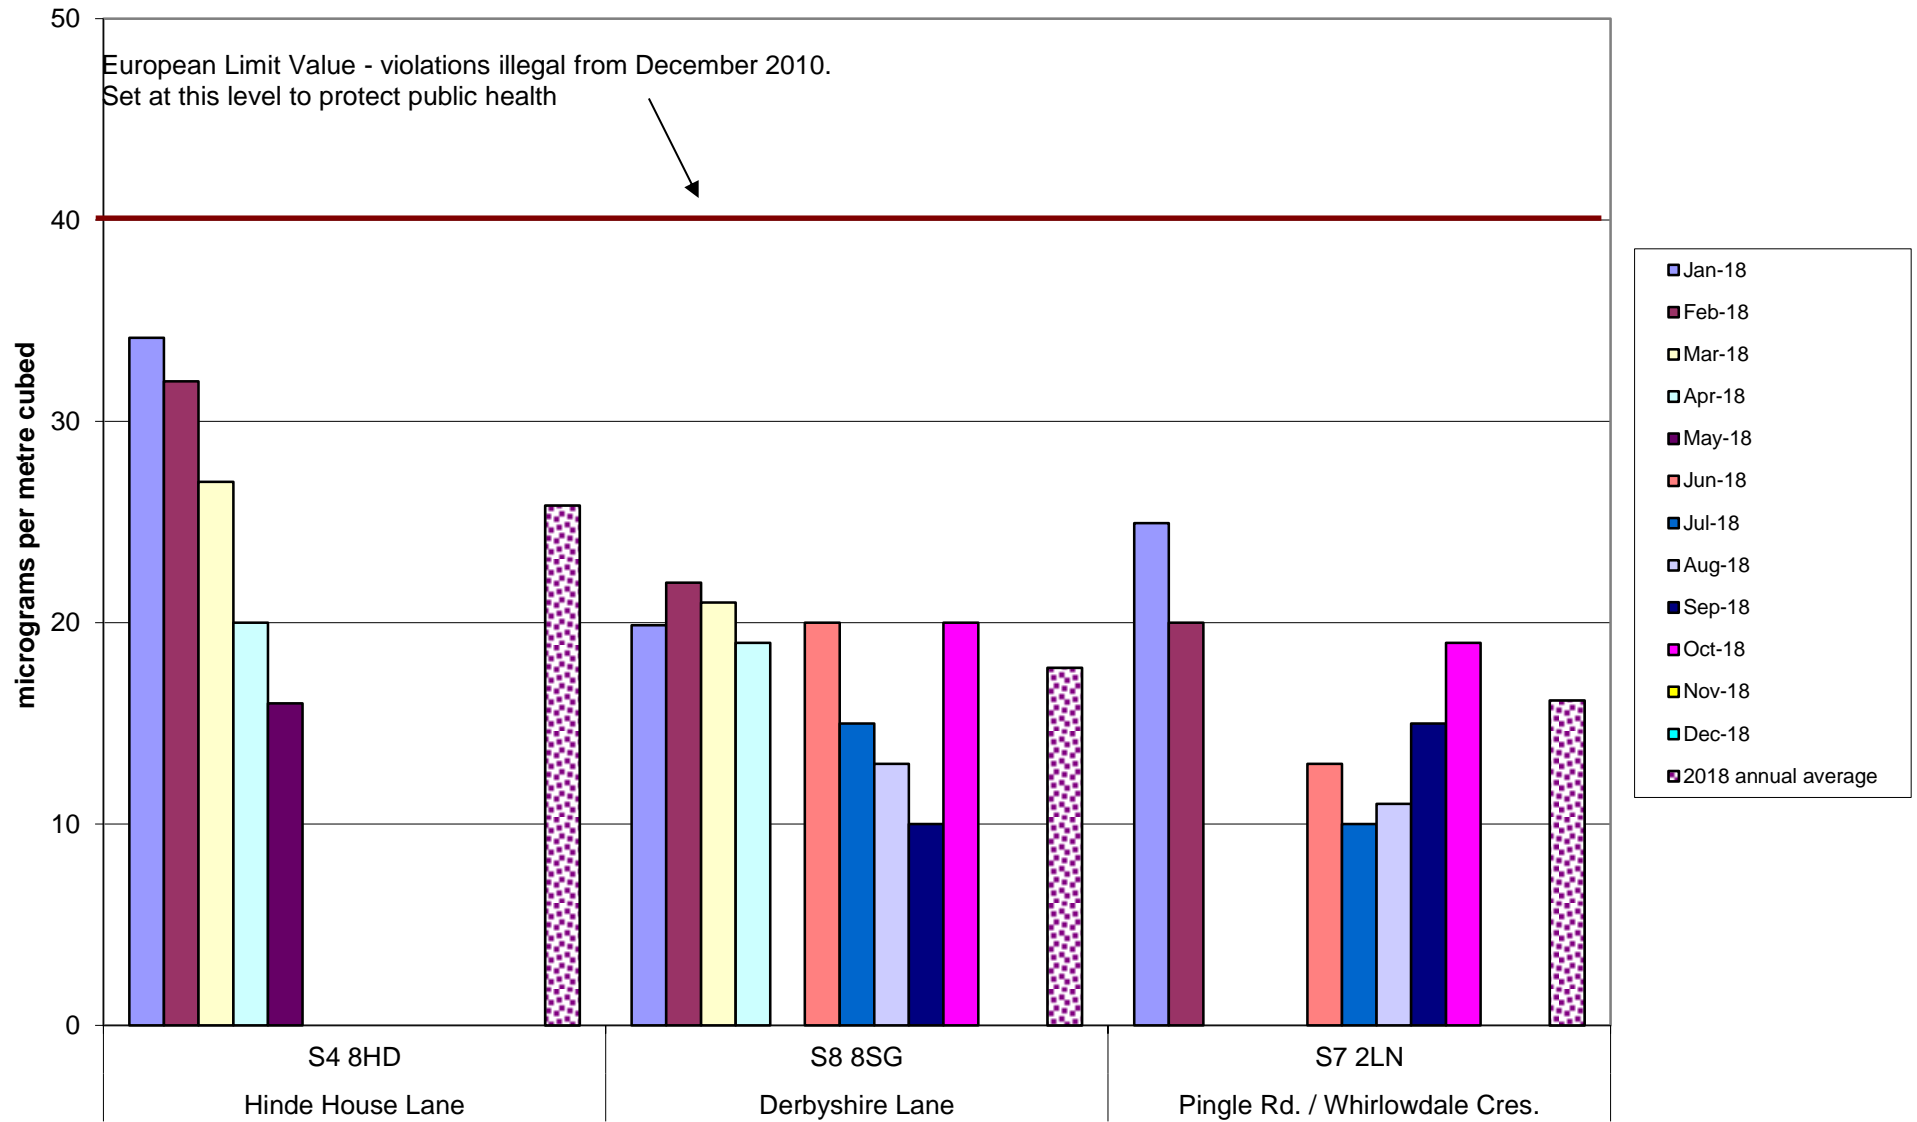

Crookes and Broomhill Community Air Quality Monitoring of Nitrogen Dioxide
2018

Darnall Community Air Quality Monitoring of Nitrogen Dioxide
2018

Ecclesall Community Air Quality Monitoring of Nitrogen Dioxide
2018

Hallam University Community Air Quality Monitoring of Nitrogen Dioxide 2018

Heeley and Meersbrook Community Air Quality Monitoring of Nitrogen Dioxide
2018

Manor Castle Community Air Quality Monitoring of Nitrogen Dioxide
2018

Miscellaneous Community Air Quality Monitoring of Nitrogen Dioxide
2018

Nether Edge Community Air Quality Monitoring of Nitrogen Dioxide 2018

Tinsley Community Air Quality Monitoring of Nitrogen Dioxide
2018