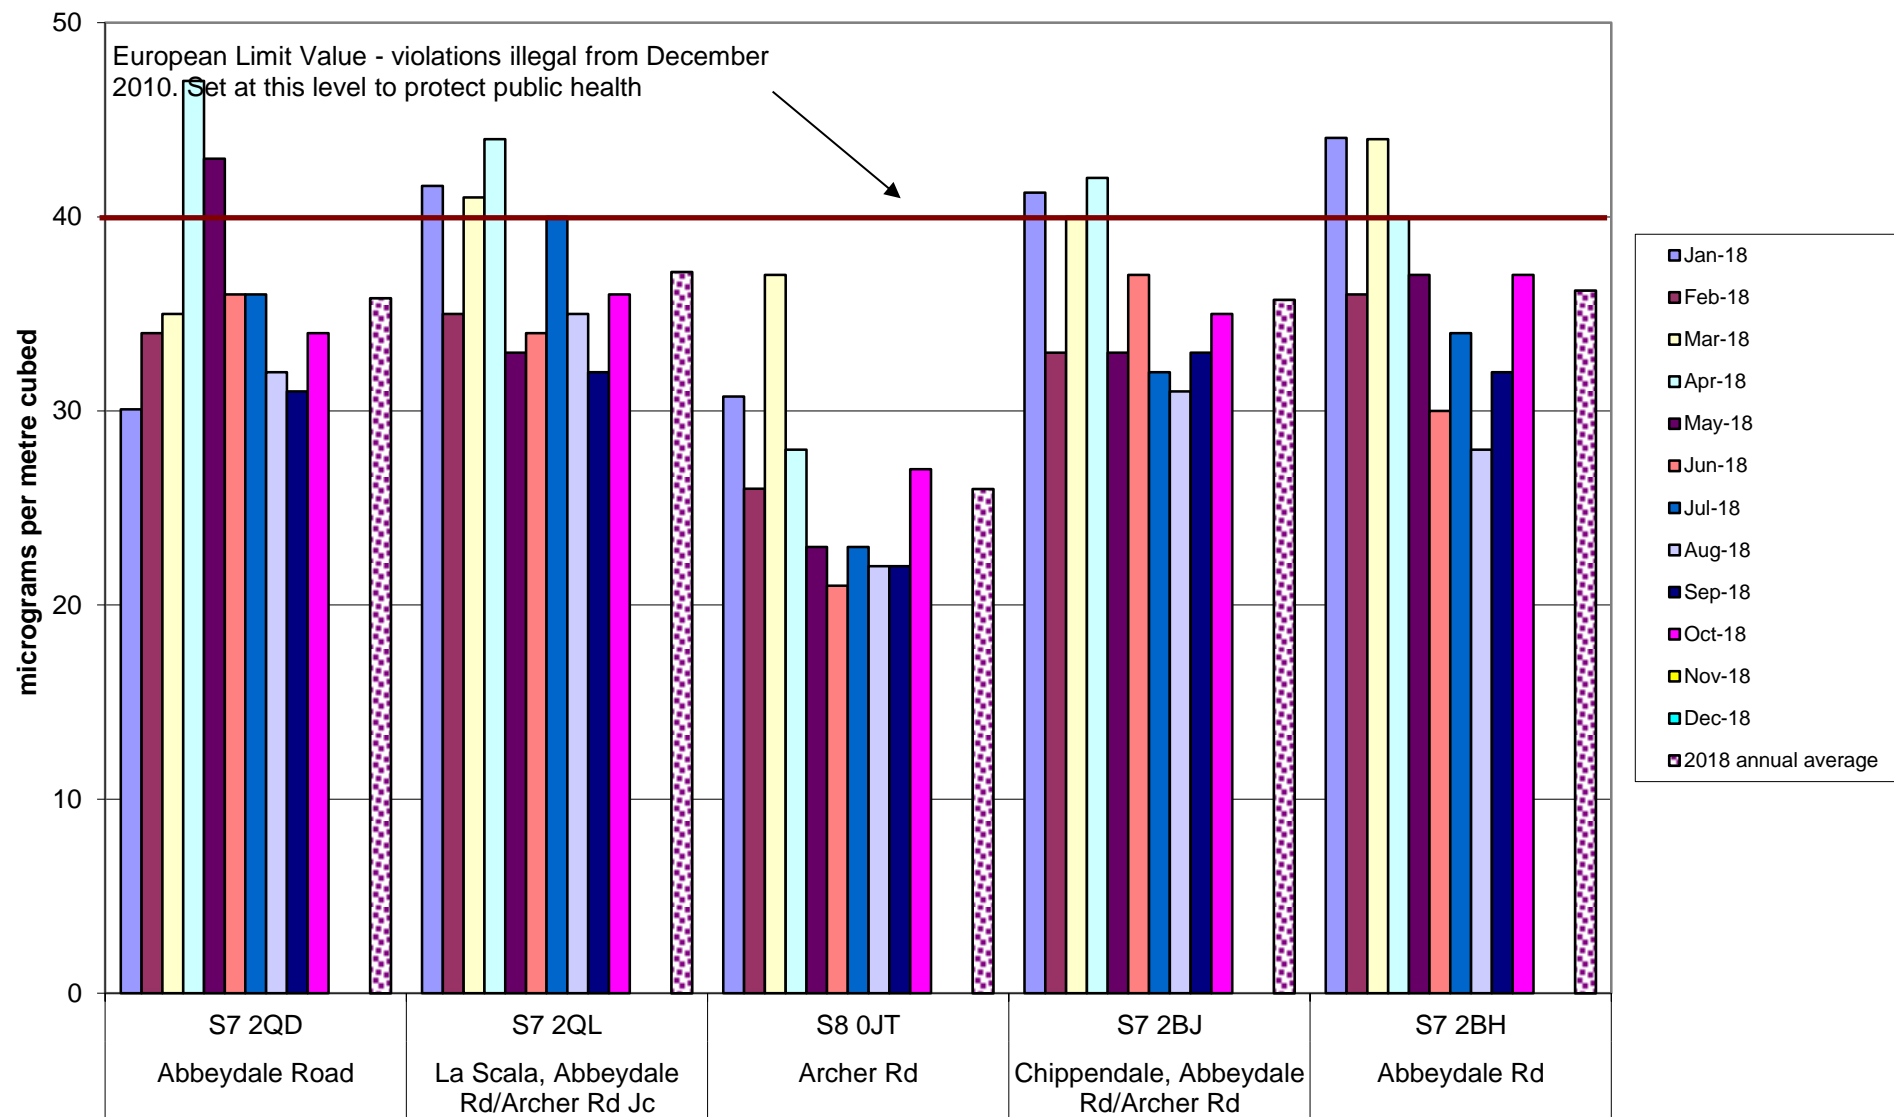

Abbeyle Road Corridor Community Air Quality Monitoring of Nitrogen Dioxide
2018

Burngreave Community Air Quality Monitoring of Nitrogen Dioxide 2018

Carterknowle and Millhouses Community Air Quality Monitoring of Nitrogen Dioxide
2018

Crookes and Broomhill Community Air Quality Monitoring of Nitrogen Dioxide
2018

Darnall Community Air Quality Monitoring of Nitrogen Dioxide
2018

Ecclesall Community Air Quality Monitoring of Nitrogen Dioxide
2018

Hallam University Community Air Quality Monitoring of Nitrogen Dioxide 2018

Heeley and Meersbrook Community Air Quality Monitoring of Nitrogen Dioxide
2018

Manor Castle Community Air Quality Monitoring of Nitrogen Dioxide
2018